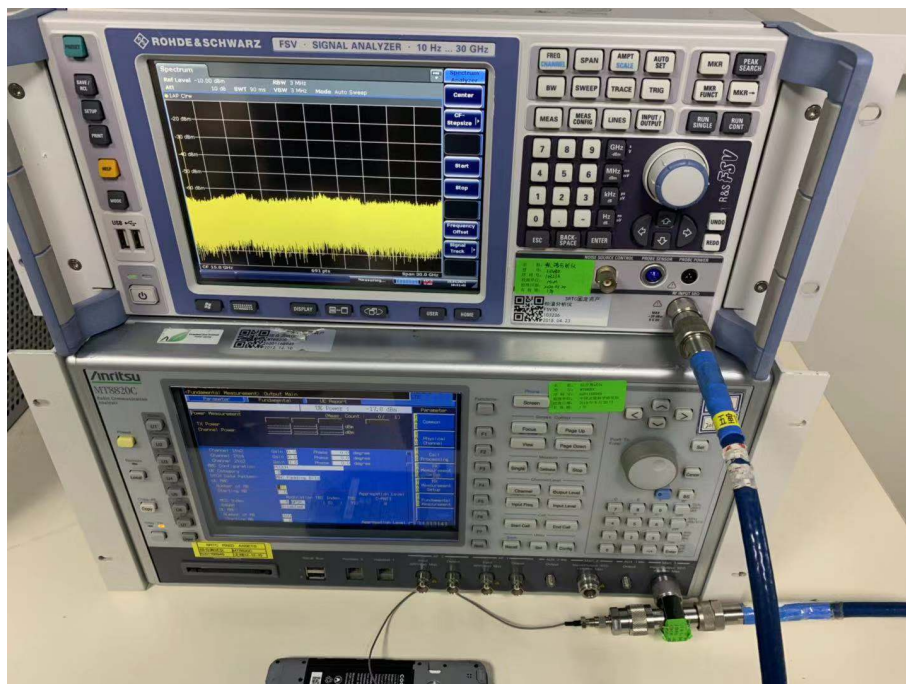

R38YLCP3320AS2 RF TEST SETUP

RF Conducted Test setup (BT/BLE/WIFI)

RF Conducted Test setup (GSM/WCDMA/LTE)

Spurious Radiated Emissions Test setup

Spurious Radiated Emissions Test setup

Spurious Radiated Emissions Test setup

Conducted Emissions Test Setup (with charger)