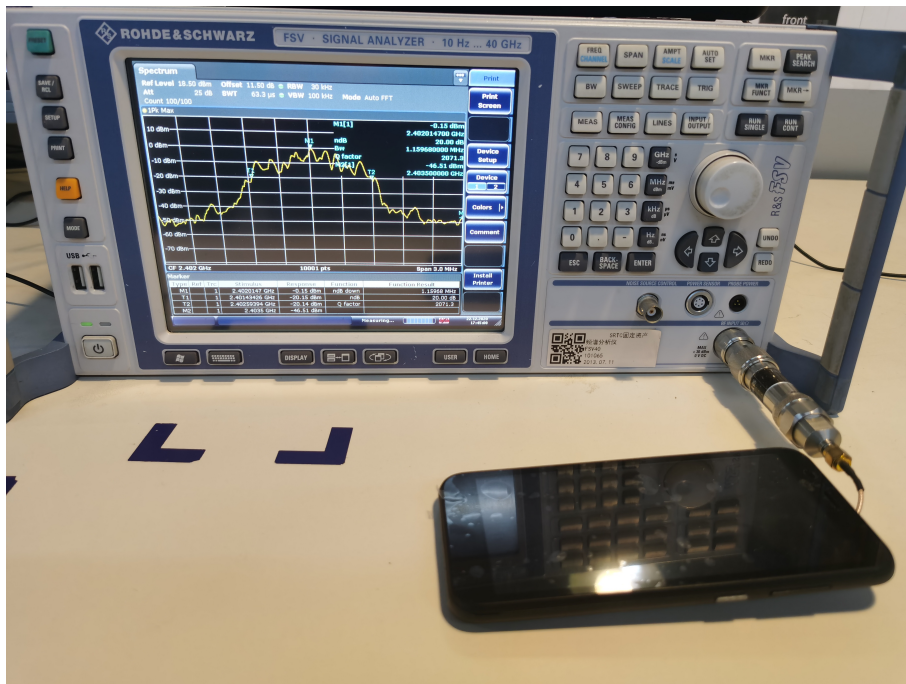

R38YLCP3320AS2 RF TEST SETUP

RF Conducted Test setup (BT/BLE/WIFI)

RF Conducted Test setup (GSM/WCDMA/LTE)

Spurious Radiated Emissions Test setup

Spurious Radiated Emissions Test setup

Spurious Radiated Emissions Test setup

Conducted Emissions Test Setup (with charger)