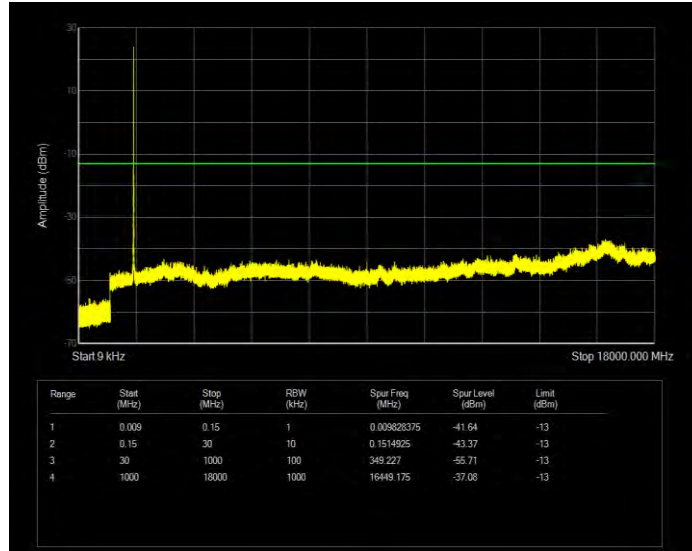

Band4 16QAM BW=20MHz Channel=20175 RB Size=100 Position=#0

Band4 16QAM BW=20MHz Channel=20300 RB Size=100 Position=#0

Band4 16QAM BW=3MHz Channel=19965 RB Size=15 Position=#0

Band4 16QAM BW=3MHz Channel=20175 RB Size=15 Position=#0

Band4 16QAM BW=3MHz Channel=20385 RB Size=15 Position=#0

Band4 16QAM BW=5MHz Channel=19975 RB Size=25 Position=#0

Band4 16QAM BW=5MHz Channel=20175 RB Size=25 Position=#0

Band4 16QAM BW=5MHz Channel=20375 RB Size=25 Position=#0