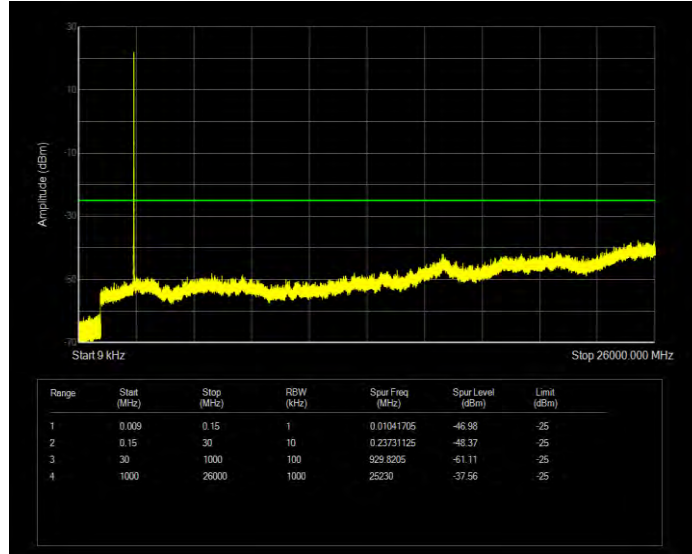

Band7 16QAM BW=20MHz Channel=20850 RB Size=100 Position=#0

Band7 16QAM BW=20MHz Channel=21100 RB Size=100 Position=#0

Band7 16QAM BW=20MHz Channel=21350 RB Size=100 Position=#0

Band7 16QAM BW=5MHz Channel=20775 RB Size=25 Position=#0