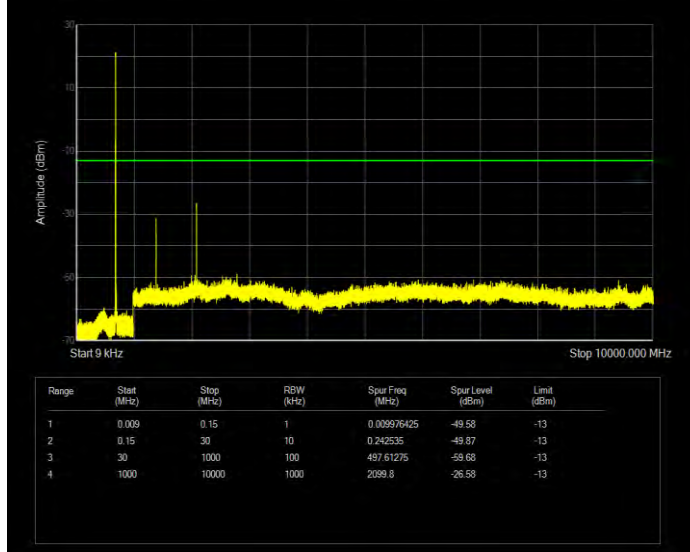

Band12 QPSK BW=1.4MHz Channel=23017 RB Size=6 Position=#0