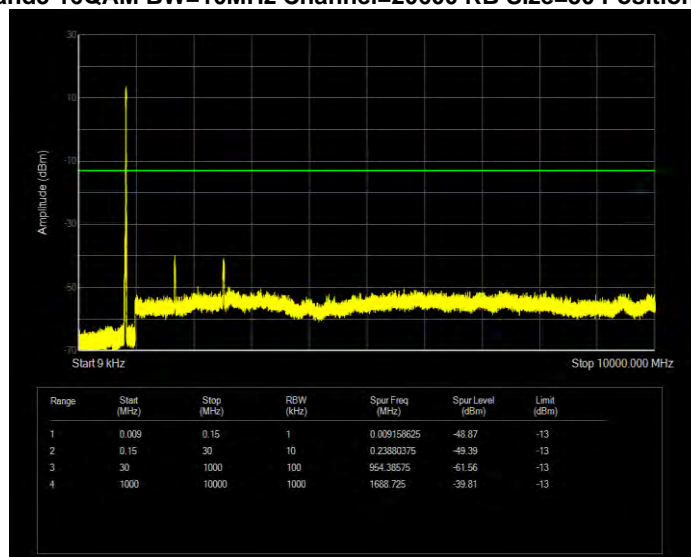

Band5 16QAM BW=1.4MHz Channel=20643 RB Size=6 Position=#0

Band5 16QAM BW=10MHz Channel=20450 RB Size=50 Position=#0

Band5 16QAM BW=10MHz Channel=20525 RB Size=50 Position=#0

Band5 16QAM BW=10MHz Channel=20600 RB Size=50 Position=#0

Band5 16QAM BW=3MHz Channel=20415 RB Size=15 Position=#0

Band5 16QAM BW=3MHz Channel=20525 RB Size=15 Position=#0

Band5 16QAM BW=3MHz Channel=20635 RB Size=15 Position=#0

Band5 16QAM BW=5MHz Channel=20425 RB Size=25 Position=#0