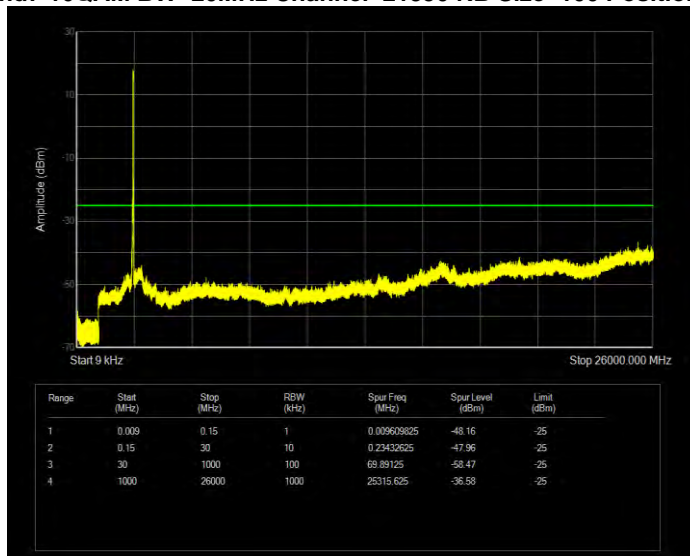

Band7 16QAM BW=10MHz Channel=21400 RB Size=50 Position=#0

Band7 16QAM BW=15MHz Channel=20825 RB Size=75 Position=#0

Band7 16QAM BW=15MHz Channel=21100 RB Size=75 Position=#0

Band7 16QAM BW=15MHz Channel=21375 RB Size=75 Position=#0

Band7 16QAM BW=20MHz Channel=20850 RB Size=100 Position=#0

Band7 16QAM BW=20MHz Channel=21100 RB Size=100 Position=#0

Band7 16QAM BW=20MHz Channel=21350 RB Size=100 Position=#0

Band7 16QAM BW=5MHz Channel=20775 RB Size=25 Position=#0