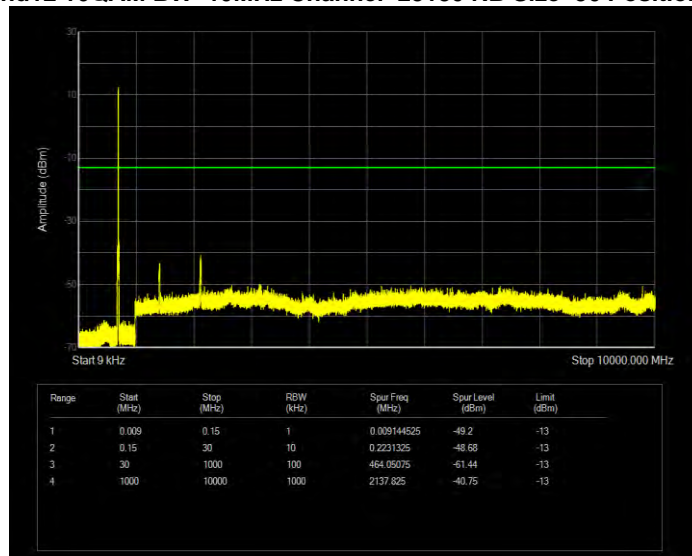

Band12 16QAM BW=1.4MHz Channel=23173 RB Size=6 Position=#0

Band12 16QAM BW=10MHz Channel=23060 RB Size=50 Position=#0

Band12 16QAM BW=10MHz Channel=23095 RB Size=50 Position=#0

Band12 16QAM BW=10MHz Channel=23130 RB Size=50 Position=#0