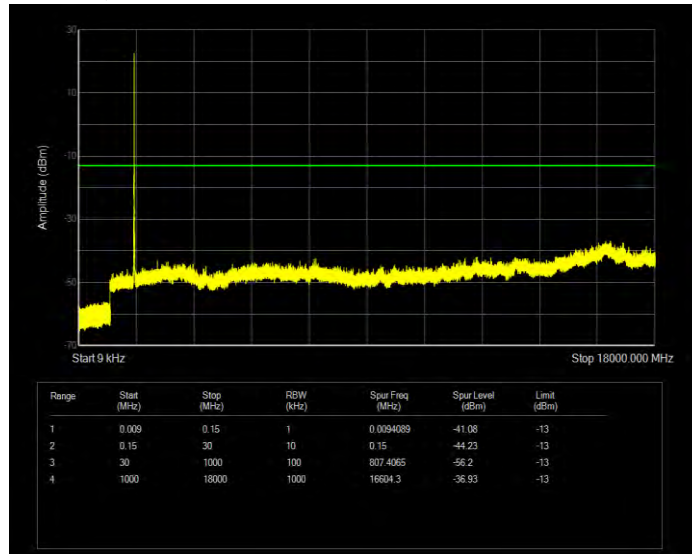

Band4 16QAM BW=3MHz Channel=20385 RB Size=15 Position=#0

Band4 16QAM BW=5MHz Channel=19975 RB Size=25 Position=#0

Band4 16QAM BW=5MHz Channel=20175 RB Size=25 Position=#0

Band4 16QAM BW=5MHz Channel=20375 RB Size=25 Position=#0

Band4 QPSK BW=1.4MHz Channel=19957 RB Size=6 Position=#0

Band4 QPSK BW=1.4MHz Channel=20175 RB Size=6 Position=#0

Band4 QPSK BW=1.4MHz Channel=20393 RB Size=6 Position=#0

Band4 QPSK BW=10MHz Channel=20000 RB Size=50 Position=#0