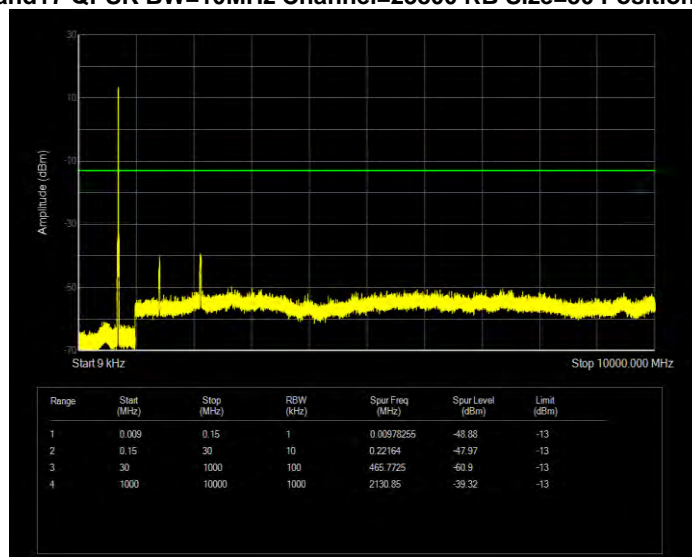

Band17 QPSK BW=10MHz Channel=23800 RB Size=50 Position=#0