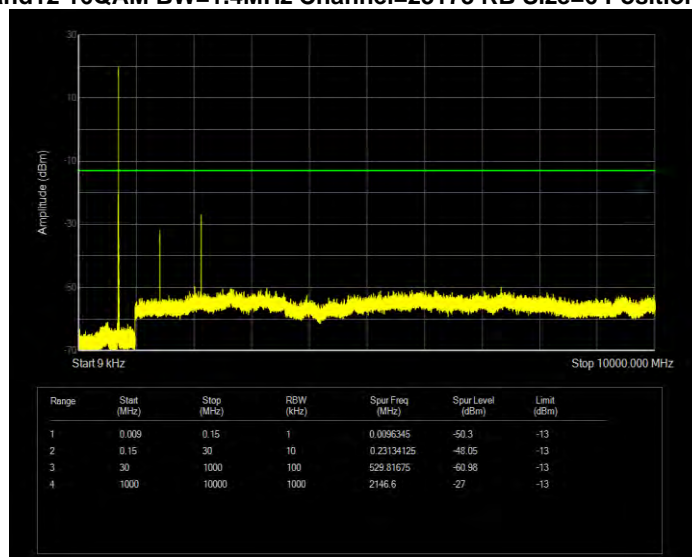

Band7 QPSK BW=20MHz Channel=20850 RB Size=100 Position=#0

Band7 QPSK BW=20MHz Channel=21100 RB Size=100 Position=#0

Band7 QPSK BW=20MHz Channel=21350 RB Size=100 Position=#0

Band7 QPSK BW=5MHz Channel=20775 RB Size=25 Position=#0

Band7 QPSK BW=5MHz Channel=21100 RB Size=25 Position=#0

Band7 QPSK BW=5MHz Channel=21425 RB Size=25 Position=#0

Band12 16QAM BW=1.4MHz Channel=23017 RB Size=6 Position=#0

Band12 16QAM BW=1.4MHz Channel=23095 RB Size=6 Position=#0

Band12 16QAM BW=1.4MHz Channel=23173 RB Size=6 Position=#0

Band12 16QAM BW=10MHz Channel=23060 RB Size=50 Position=#0

Band12 16QAM BW=10MHz Channel=23095 RB Size=50 Position=#0

Band12 16QAM BW=10MHz Channel=23130 RB Size=50 Position=#0