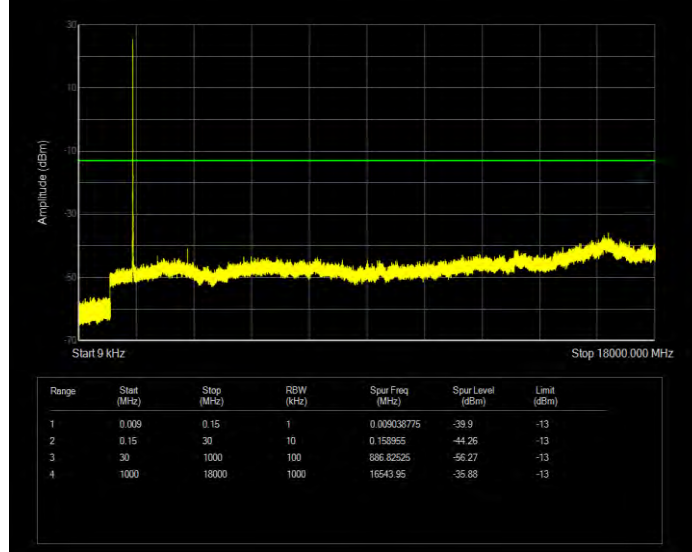

Band4 16QAM BW=1.4MHz Channel=20393 RB Size=6 Position=#0

Band4 16QAM BW=10MHz Channel=20000 RB Size=50 Position=#0

Band4 16QAM BW=10MHz Channel=20175 RB Size=50 Position=#0

Band4 16QAM BW=10MHz Channel=20350 RB Size=50 Position=#0

Band4 16QAM BW=15MHz Channel=20025 RB Size=75 Position=#0

Band4 16QAM BW=15MHz Channel=20175 RB Size=75 Position=#0

Band4 16QAM BW=15MHz Channel=20325 RB Size=75 Position=#0

Band4 16QAM BW=20MHz Channel=20050 RB Size=100 Position=#0

Band4 16QAM BW=20MHz Channel=20175 RB Size=100 Position=#0

Band4 16QAM BW=20MHz Channel=20300 RB Size=100 Position=#0

Band4 16QAM BW=3MHz Channel=19965 RB Size=15 Position=#0

Band4 16QAM BW=3MHz Channel=20175 RB Size=15 Position=#0