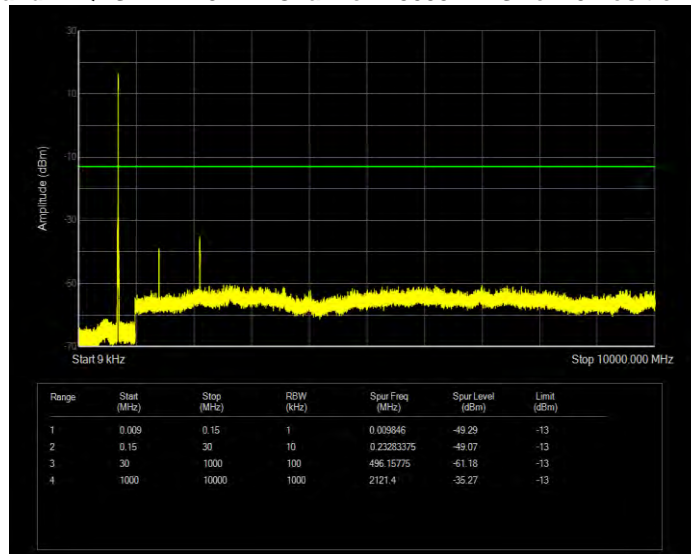

Band12 QPSK BW=5MHz Channel=23095 RB Size=25 Position=#0