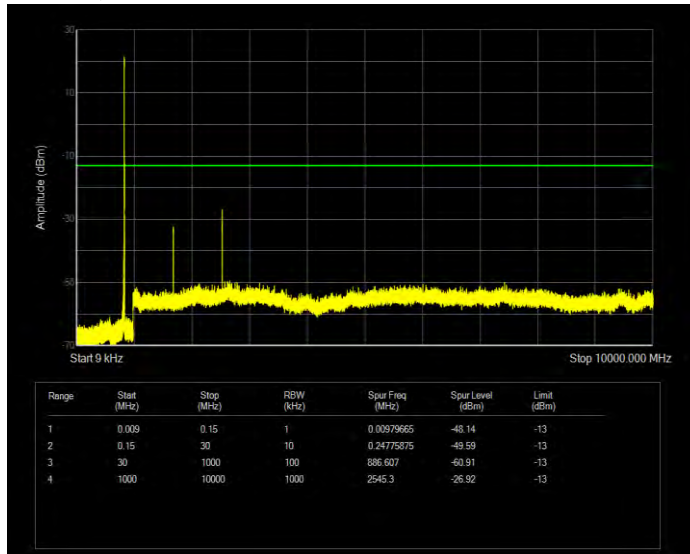

Band4 QPSK BW=5MHz Channel=20175 RB Size=25 Position=#0

Band4 QPSK BW=5MHz Channel=20375 RB Size=25 Position=#0

Band5 16QAM BW=1.4MHz Channel=20407 RB Size=6 Position=#0

Band5 16QAM BW=1.4MHz Channel=20525 RB Size=6 Position=#0

Band5 16QAM BW=1.4MHz Channel=20643 RB Size=6 Position=#0

Band5 16QAM BW=10MHz Channel=20450 RB Size=50 Position=#0

Band5 16QAM BW=10MHz Channel=20525 RB Size=50 Position=#0

Band5 16QAM BW=10MHz Channel=20600 RB Size=50 Position=#0