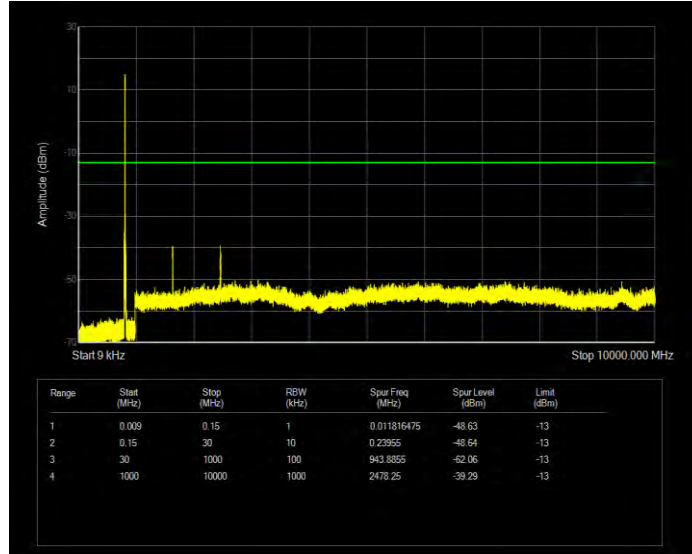

Band5 16QAM BW=1.4MHz Channel=20643 RB Size=6 Position=#0

Band5 16QAM BW=10MHz Channel=20450 RB Size=50 Position=#0

Band5 16QAM BW=10MHz Channel=20525 RB Size=50 Position=#0

Band5 16QAM BW=10MHz Channel=20600 RB Size=50 Position=#0

Band5 16QAM BW=3MHz Channel=20415 RB Size=15 Position=#0

Band5 16QAM BW=3MHz Channel=20525 RB Size=15 Position=#0

Band5 16QAM BW=3MHz Channel=20635 RB Size=15 Position=#0

Band5 16QAM BW=5MHz Channel=20425 RB Size=25 Position=#0

Band5 16QAM BW=5MHz Channel=20525 RB Size=25 Position=#0

Band5 16QAM BW=5MHz Channel=20625 RB Size=25 Position=#0

Band5 QPSK BW=1.4MHz Channel=20407 RB Size=6 Position=#0

Band5 QPSK BW=1.4MHz Channel=20525 RB Size=6 Position=#0