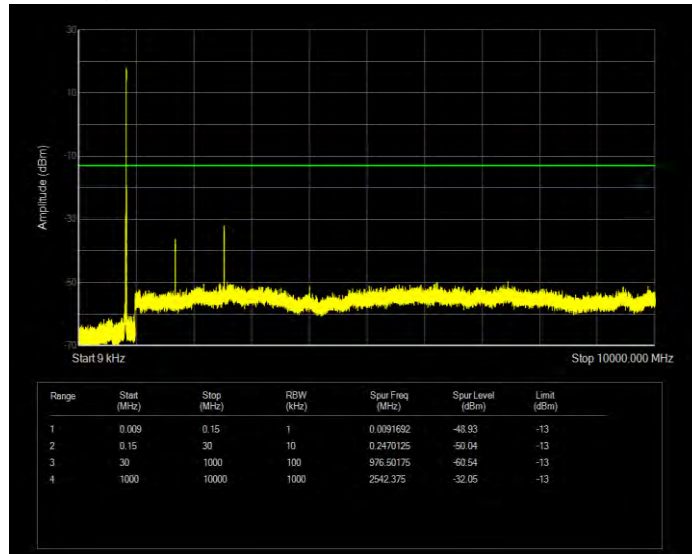

Band5 16QAM BW=3MHz Channel=20635 RB Size=15 Position=#0