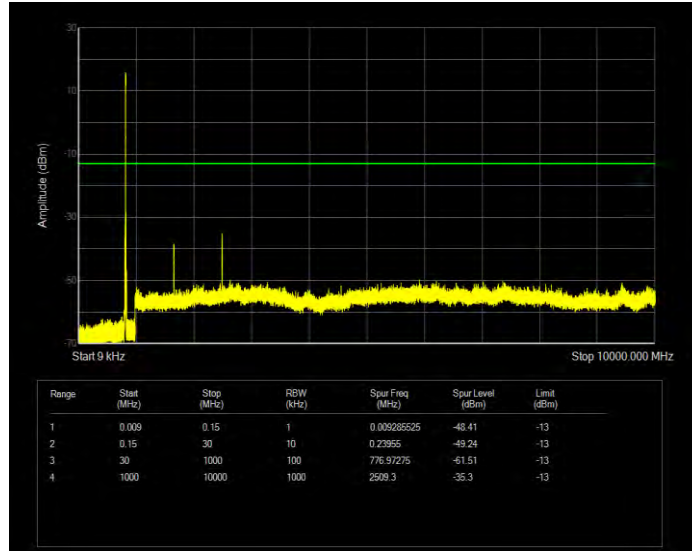

Band5 16QAM BW=3MHz Channel=20525 RB Size=15 Position=#0