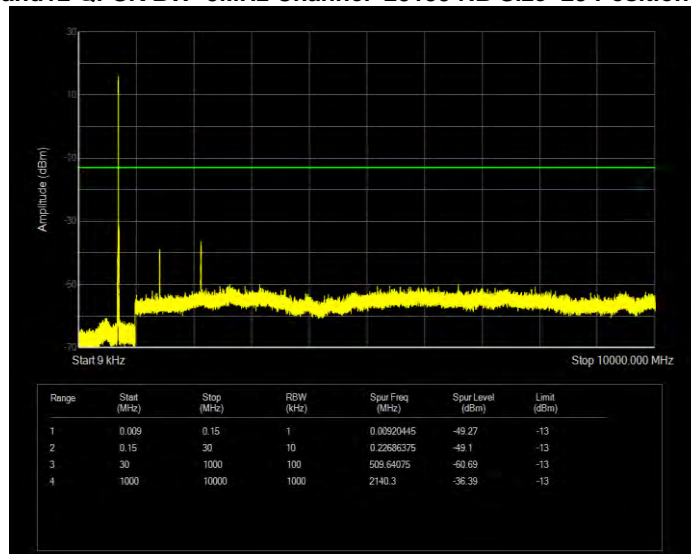

Band12 QPSK BW=5MHz Channel=23155 RB Size=25 Position=#0