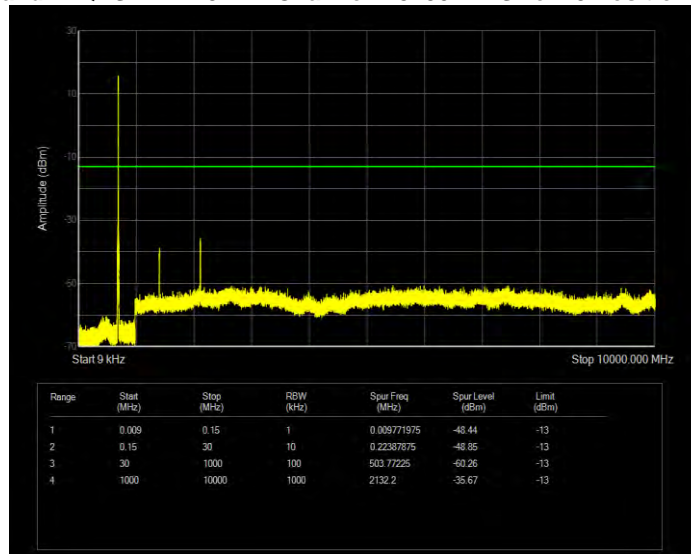

Band17 QPSK BW=5MHz Channel=23790 RB Size=25 Position=#0