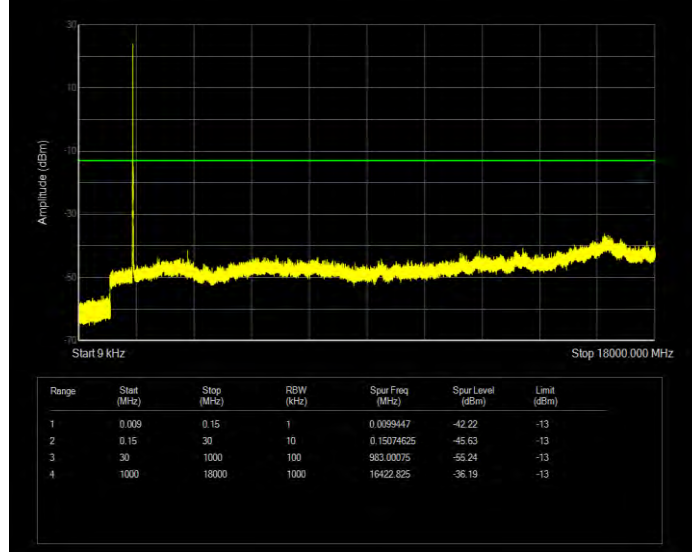

Band4 16QAM BW=20MHz Channel=20175 RB Size=100 Position=#0

Band4 16QAM BW=20MHz Channel=20300 RB Size=100 Position=#0

Band4 16QAM BW=3MHz Channel=19965 RB Size=15 Position=#0

Band4 16QAM BW=3MHz Channel=20175 RB Size=15 Position=#0

Band4 16QAM BW=3MHz Channel=20385 RB Size=15 Position=#0

Band4 16QAM BW=5MHz Channel=19975 RB Size=25 Position=#0

Band4 16QAM BW=5MHz Channel=20175 RB Size=25 Position=#0

Band4 16QAM BW=5MHz Channel=20375 RB Size=25 Position=#0