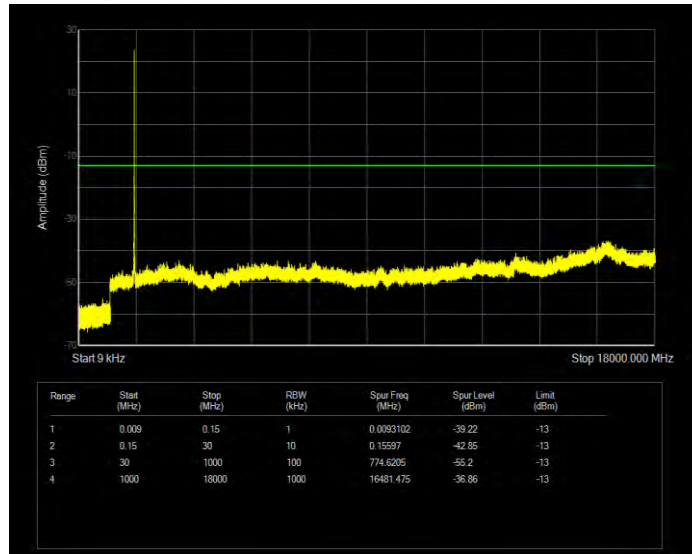

Band4 16QAM BW=15MHz Channel=20025 RB Size=75 Position=#0

Band4 16QAM BW=15MHz Channel=20175 RB Size=75 Position=#0

Band4 16QAM BW=15MHz Channel=20325 RB Size=75 Position=#0

Band4 16QAM BW=20MHz Channel=20050 RB Size=100 Position=#0

Band4 16QAM BW=20MHz Channel=20175 RB Size=100 Position=#0

Band4 16QAM BW=20MHz Channel=20300 RB Size=100 Position=#0

Band4 16QAM BW=3MHz Channel=19965 RB Size=15 Position=#0

Band4 16QAM BW=3MHz Channel=20175 RB Size=15 Position=#0

Band4 16QAM BW=3MHz Channel=20385 RB Size=15 Position=#0

Band4 16QAM BW=5MHz Channel=19975 RB Size=25 Position=#0

Band4 16QAM BW=5MHz Channel=20175 RB Size=25 Position=#0

Band4 16QAM BW=5MHz Channel=20375 RB Size=25 Position=#0