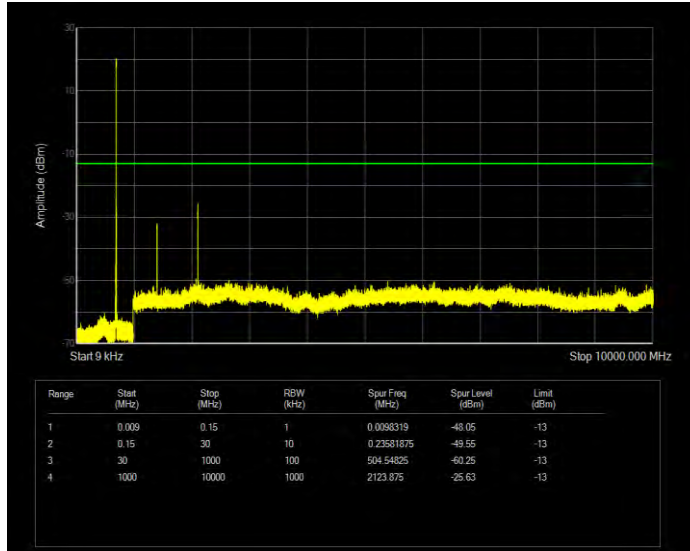

Band12 16QAM BW=5MHz Channel=23095 RB Size=25 Position=#0

Band12 16QAM BW=5MHz Channel=23155 RB Size=25 Position=#0

Band12 QPSK BW=1.4MHz Channel=23017 RB Size=6 Position=#0

Band12 QPSK BW=1.4MHz Channel=23095 RB Size=6 Position=#0