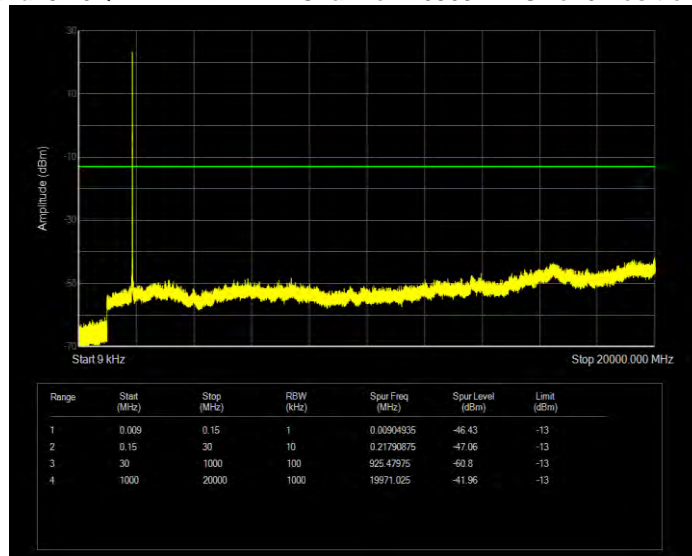

Band17 QPSK BW=5MHz Channel=23790 RB Size=25 Position=#0

Band17 QPSK BW=5MHz Channel=23825 RB Size=25 Position=#0

Band25 16QAM BW=1.4MHz Channel=26047 RB Size=6 Position=#0

Band25 16QAM BW=1.4MHz Channel=26365 RB Size=6 Position=#0

Band25 16QAM BW=1.4MHz Channel=26683 RB Size=6 Position=#0

Band25 16QAM BW=10MHz Channel=26090 RB Size=50 Position=#0

Band25 16QAM BW=10MHz Channel=26365 RB Size=50 Position=#0

Band25 16QAM BW=10MHz Channel=26640 RB Size=50 Position=#0