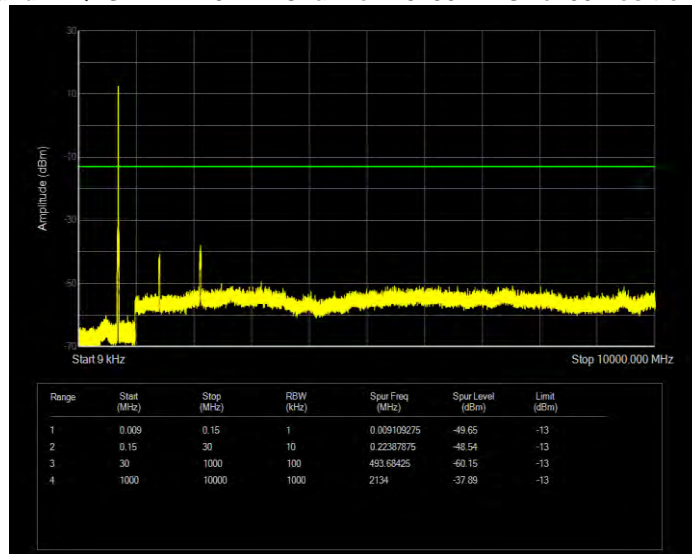

Band17 QPSK BW=10MHz Channel=23790 RB Size=50 Position=#0