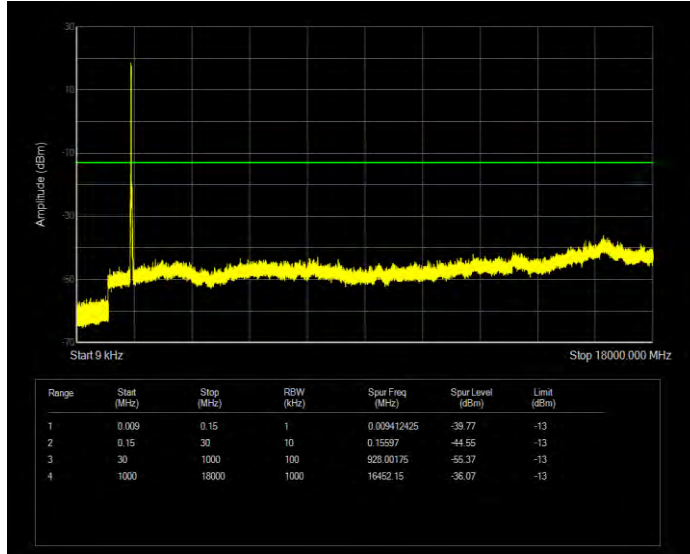

Band4 16QAM BW=1.4MHz Channel=20393 RB Size=6 Position=#0

Band4 16QAM BW=10MHz Channel=20000 RB Size=50 Position=#0

Band4 16QAM BW=10MHz Channel=20175 RB Size=50 Position=#0

Band4 16QAM BW=10MHz Channel=20350 RB Size=50 Position=#0

Band4 16QAM BW=15MHz Channel=20025 RB Size=75 Position=#0

Band4 16QAM BW=15MHz Channel=20175 RB Size=75 Position=#0

Band4 16QAM BW=15MHz Channel=20325 RB Size=75 Position=#0

Band4 16QAM BW=20MHz Channel=20050 RB Size=100 Position=#0

Band4 16QAM BW=20MHz Channel=20175 RB Size=100 Position=#0

Band4 16QAM BW=20MHz Channel=20300 RB Size=100 Position=#0

Band4 16QAM BW=3MHz Channel=19965 RB Size=15 Position=#0

Band4 16QAM BW=3MHz Channel=20175 RB Size=15 Position=#0