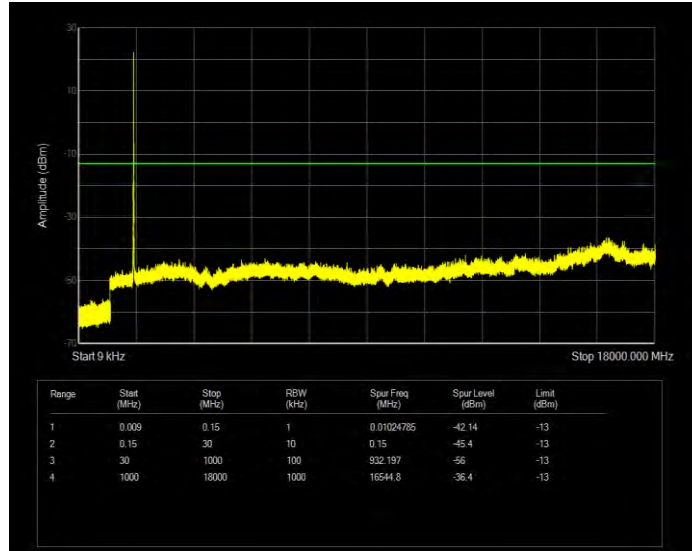

Band4 16QAM BW=20MHz Channel=20175 RB Size=100 Position=#0

Band4 16QAM BW=20MHz Channel=20300 RB Size=100 Position=#0

Band4 16QAM BW=3MHz Channel=19965 RB Size=15 Position=#0

Band4 16QAM BW=3MHz Channel=20175 RB Size=15 Position=#0

Band4 16QAM BW=3MHz Channel=20385 RB Size=15 Position=#0

Band4 16QAM BW=5MHz Channel=19975 RB Size=25 Position=#0

Band4 16QAM BW=5MHz Channel=20175 RB Size=25 Position=#0

Band4 16QAM BW=5MHz Channel=20375 RB Size=25 Position=#0