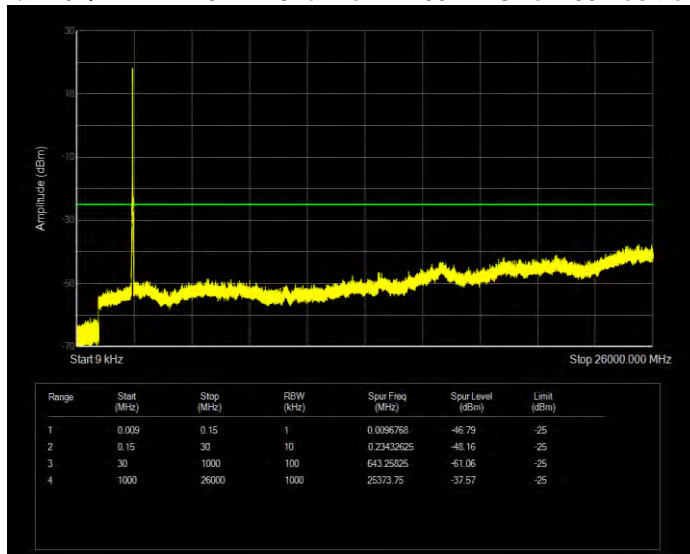

Band7 16QAM BW=20MHz Channel=21100 RB Size=100 Position=#0