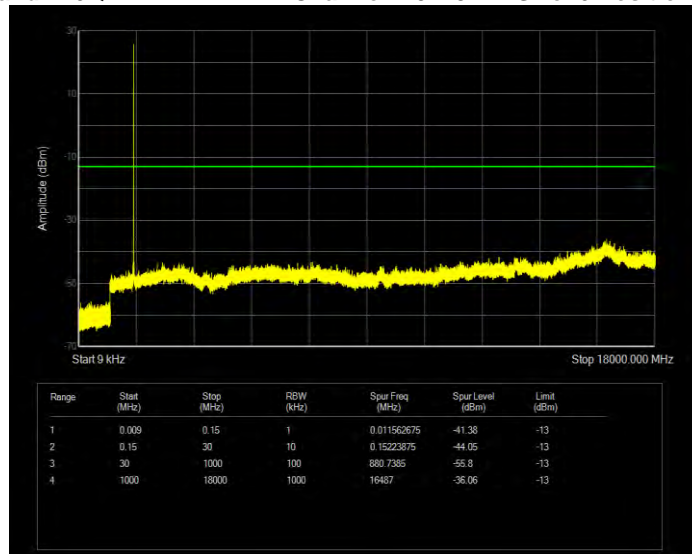

Band2 QPSK BW=5MHz Channel=18900 RB Size=25 Position=#0

Band2 QPSK BW=5MHz Channel=19175 RB Size=25 Position=#0

Band4 16QAM BW=1.4MHz Channel=19957 RB Size=6 Position=#0

Band4 16QAM BW=1.4MHz Channel=20175 RB Size=6 Position=#0

Band4 16QAM BW=1.4MHz Channel=20393 RB Size=6 Position=#0

Band4 16QAM BW=10MHz Channel=20000 RB Size=50 Position=#0

Band4 16QAM BW=10MHz Channel=20175 RB Size=50 Position=#0

Band4 16QAM BW=10MHz Channel=20350 RB Size=50 Position=#0