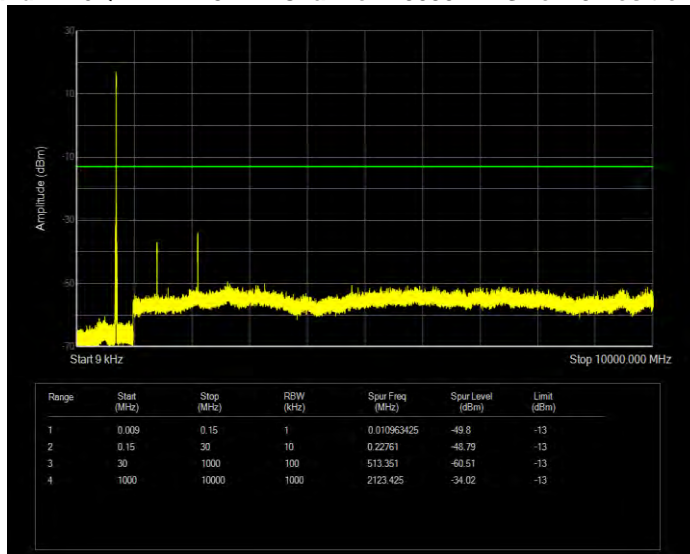

Band12 16QAM BW=3MHz Channel=23165 RB Size=15 Position=#0

Band12 16QAM BW=3MHz Channel=23095 RB Size=15 Position=#0