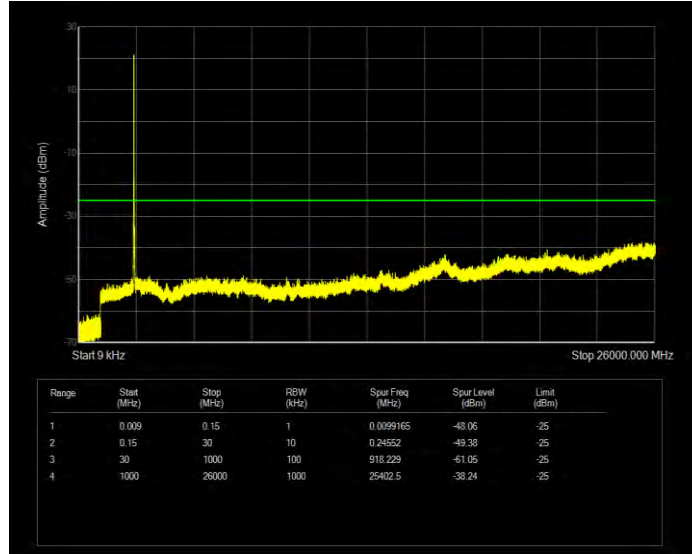

Band7 QPSK BW=10MHz Channel=20800 RB Size=50 Position=#0