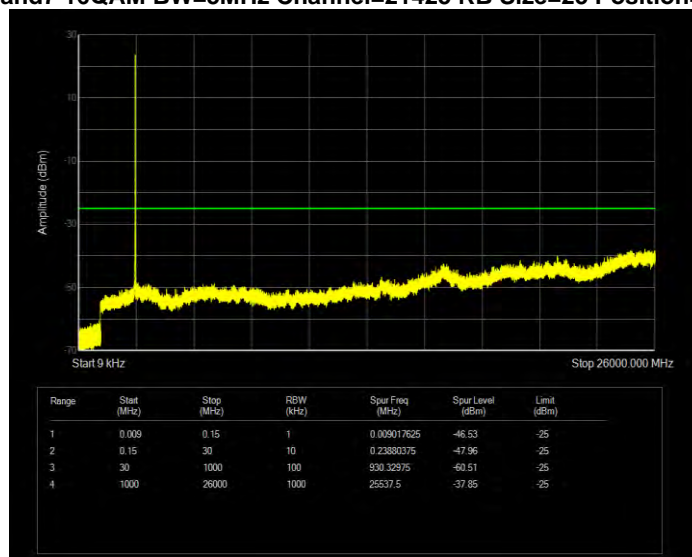

Band7 16QAM BW=5MHz Channel=21425 RB Size=25 Position=#0