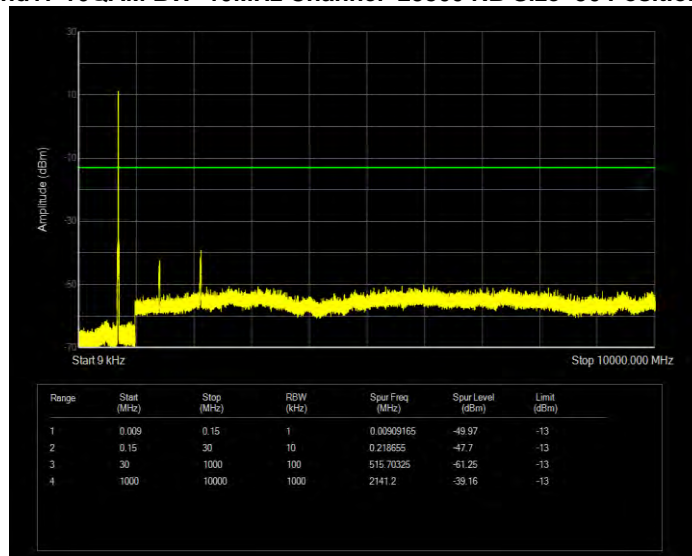

Band17 16QAM BW=10MHz Channel=23800 RB Size=50 Position=#0