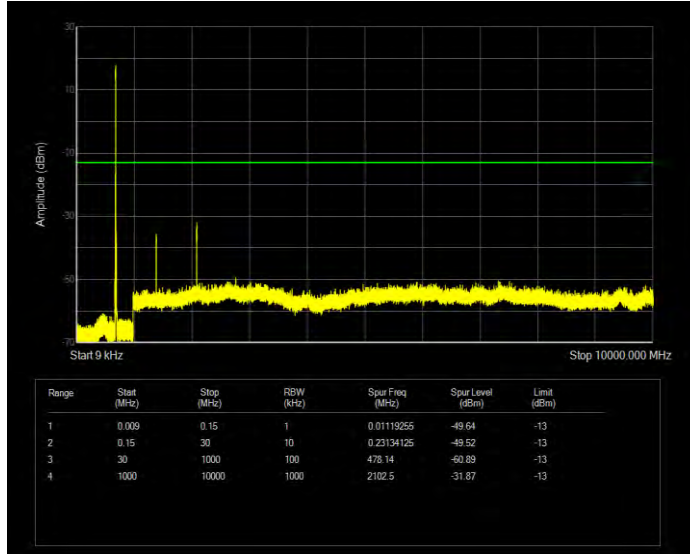

Band12 16QAM BW=3MHz Channel=23095 RB Size=15 Position=#0

Band12 16QAM BW=3MHz Channel=23025 RB Size=15 Position=#0