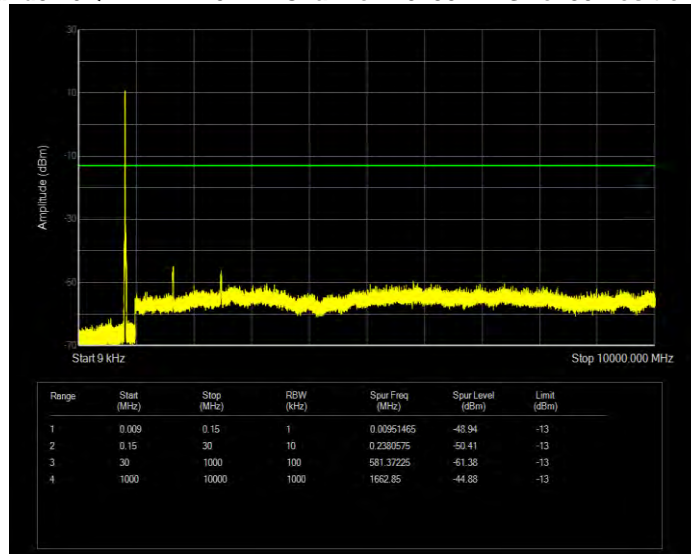

Band4 QPSK BW=5MHz Channel=20175 RB Size=25 Position=#0

Band4 QPSK BW=5MHz Channel=20375 RB Size=25 Position=#0

Band5 16QAM BW=1.4MHz Channel=20407 RB Size=6 Position=#0

Band5 16QAM BW=1.4MHz Channel=20525 RB Size=6 Position=#0

Band5 16QAM BW=1.4MHz Channel=20643 RB Size=6 Position=#0

Band5 16QAM BW=10MHz Channel=20450 RB Size=50 Position=#0

Band5 16QAM BW=10MHz Channel=20525 RB Size=50 Position=#0

Band5 16QAM BW=10MHz Channel=20600 RB Size=50 Position=#0