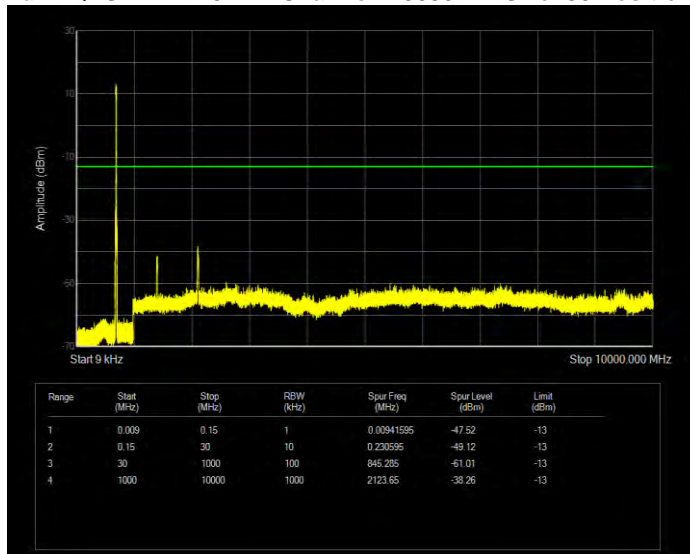

Band12 16QAM BW=5MHz Channel=23095 RB Size=25 Position=#0

Band12 16QAM BW=5MHz Channel=23155 RB Size=25 Position=#0

Band12 QPSK BW=1.4MHz Channel=23017 RB Size=6 Position=#0

Band12 QPSK BW=1.4MHz Channel=23095 RB Size=6 Position=#0

Band12 QPSK BW=1.4MHz Channel=23173 RB Size=6 Position=#0

Band12 QPSK BW=10MHz Channel=23060 RB Size=50 Position=#0

Band12 QPSK BW=10MHz Channel=23095 RB Size=50 Position=#0

Band12 QPSK BW=10MHz Channel=23130 RB Size=50 Position=#0