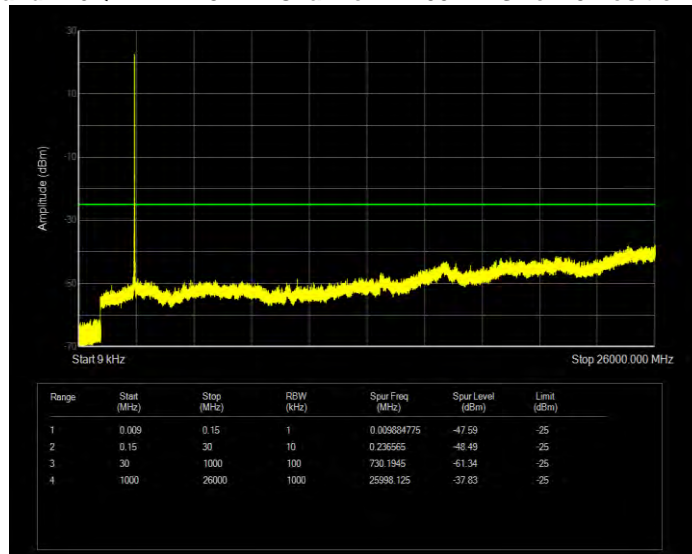

Band7 16QAM BW=5MHz Channel=21100 RB Size=25 Position=#0