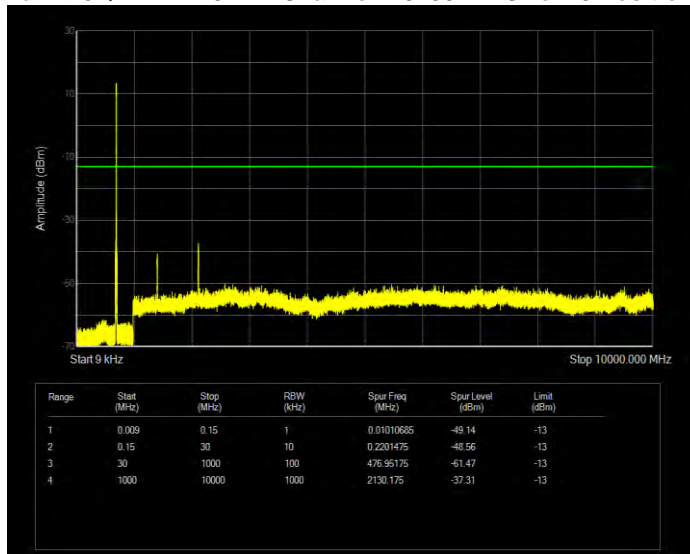

Band17 16QAM BW=5MHz Channel=23790 RB Size=25 Position=#0