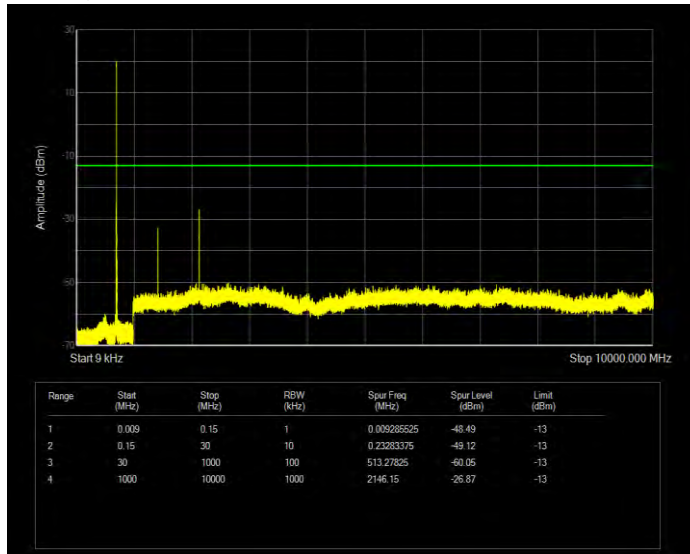

Band12 QPSK BW=1.4MHz Channel=23173 RB Size=6 Position=#0