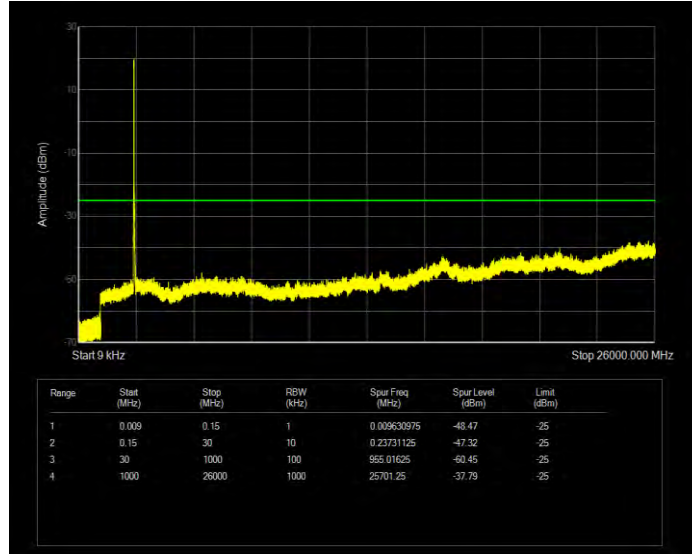

Band7 16QAM BW=15MHz Channel=20825 RB Size=75 Position=#0