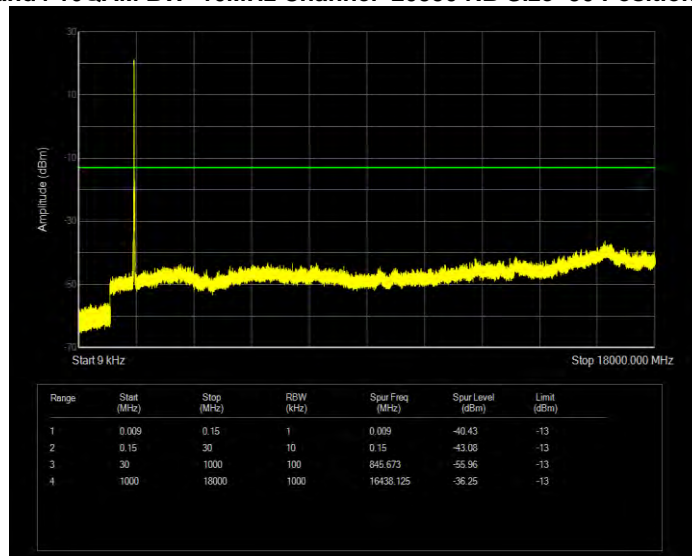

Band2 QPSK BW=5MHz Channel=18900 RB Size=25 Position=#0

Band2 QPSK BW=5MHz Channel=19175 RB Size=25 Position=#0

Band4 16QAM BW=1.4MHz Channel=19957 RB Size=6 Position=#0

Band4 16QAM BW=1.4MHz Channel=20175 RB Size=6 Position=#0

Band4 16QAM BW=1.4MHz Channel=20393 RB Size=6 Position=#0

Band4 16QAM BW=10MHz Channel=20000 RB Size=50 Position=#0

Band4 16QAM BW=10MHz Channel=20175 RB Size=50 Position=#0

Band4 16QAM BW=10MHz Channel=20350 RB Size=50 Position=#0

Band4 16QAM BW=15MHz Channel=20025 RB Size=75 Position=#0

Band4 16QAM BW=15MHz Channel=20175 RB Size=75 Position=#0

Band4 16QAM BW=15MHz Channel=20325 RB Size=75 Position=#0

Band4 16QAM BW=20MHz Channel=20050 RB Size=100 Position=#0