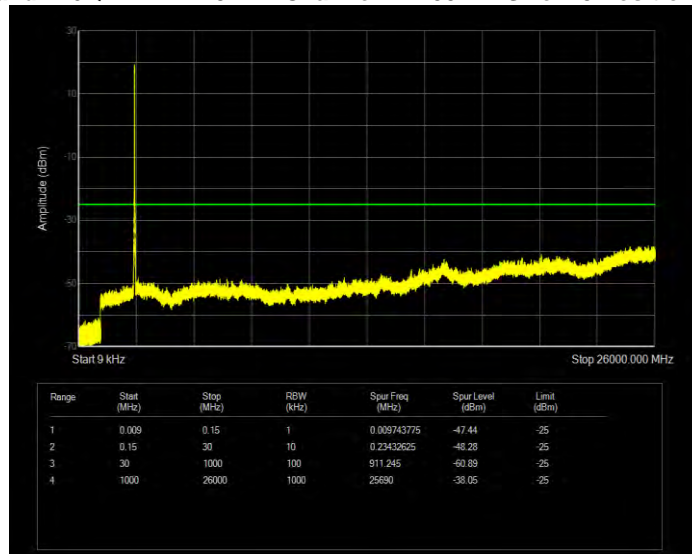

Band7 16QAM BW=15MHz Channel=21100 RB Size=75 Position=#0