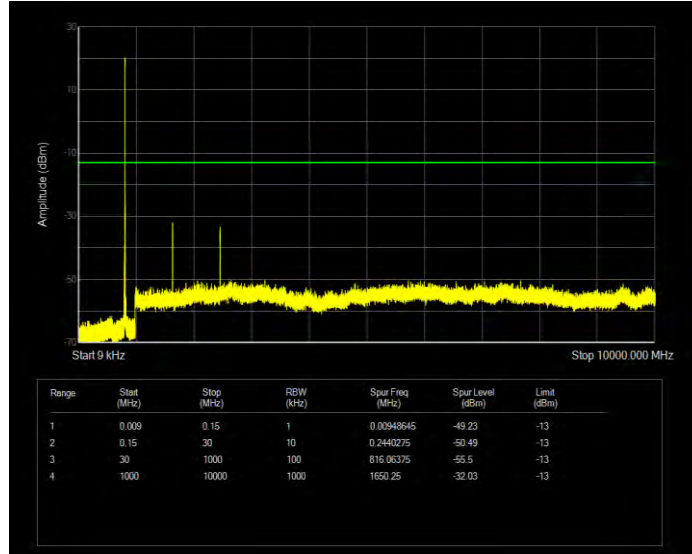

Band5 16QAM BW=1.4MHz Channel=20643 RB Size=6 Position=#0

Band5 16QAM BW=10MHz Channel=20450 RB Size=50 Position=#0

Band5 16QAM BW=10MHz Channel=20525 RB Size=50 Position=#0

Band5 16QAM BW=10MHz Channel=20600 RB Size=50 Position=#0

Band5 16QAM BW=3MHz Channel=20415 RB Size=15 Position=#0

Band5 16QAM BW=3MHz Channel=20525 RB Size=15 Position=#0

Band5 16QAM BW=3MHz Channel=20635 RB Size=15 Position=#0

Band5 16QAM BW=5MHz Channel=20425 RB Size=25 Position=#0

Band5 16QAM BW=5MHz Channel=20525 RB Size=25 Position=#0

Band5 16QAM BW=5MHz Channel=20625 RB Size=25 Position=#0

Band5 QPSK BW=1.4MHz Channel=20407 RB Size=6 Position=#0

Band5 QPSK BW=1.4MHz Channel=20525 RB Size=6 Position=#0