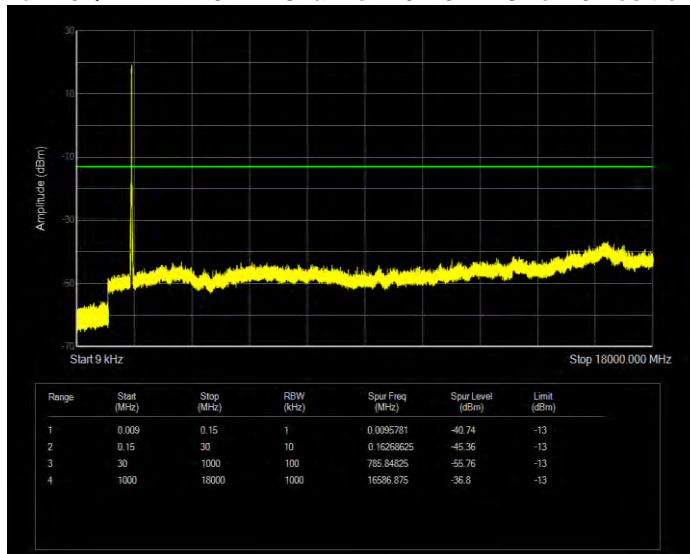

Band4 16QAM BW=1.4MHz Channel=20393 RB Size=6 Position=#0

Band4 16QAM BW=10MHz Channel=20000 RB Size=50 Position=#0

Band4 16QAM BW=10MHz Channel=20175 RB Size=50 Position=#0

Band4 16QAM BW=10MHz Channel=20350 RB Size=50 Position=#0

Band4 16QAM BW=15MHz Channel=20025 RB Size=75 Position=#0

Band4 16QAM BW=15MHz Channel=20175 RB Size=75 Position=#0

Band4 16QAM BW=15MHz Channel=20325 RB Size=75 Position=#0

Band4 16QAM BW=20MHz Channel=20050 RB Size=100 Position=#0