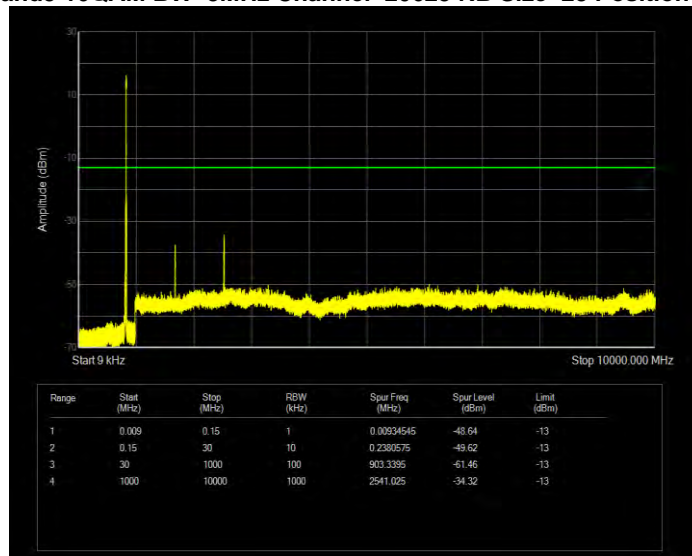

Band5 16QAM BW=1.4MHz Channel=20643 RB Size=6 Position=#0

Band5 16QAM BW=10MHz Channel=20450 RB Size=50 Position=#0

Band5 16QAM BW=10MHz Channel=20525 RB Size=50 Position=#0

Band5 16QAM BW=10MHz Channel=20600 RB Size=50 Position=#0

Band5 16QAM BW=3MHz Channel=20415 RB Size=15 Position=#0

Band5 16QAM BW=3MHz Channel=20525 RB Size=15 Position=#0

Band5 16QAM BW=3MHz Channel=20635 RB Size=15 Position=#0

Band5 16QAM BW=5MHz Channel=20425 RB Size=25 Position=#0

Band5 16QAM BW=5MHz Channel=20525 RB Size=25 Position=#0

Band5 16QAM BW=5MHz Channel=20625 RB Size=25 Position=#0

Band5 QPSK BW=1.4MHz Channel=20407 RB Size=6 Position=#0

Band5 QPSK BW=1.4MHz Channel=20525 RB Size=6 Position=#0