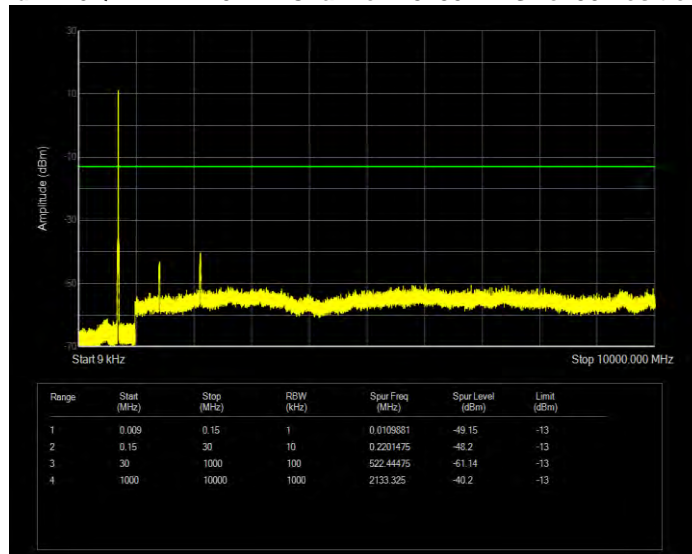

Band12 QPSK BW=5MHz Channel=23095 RB Size=25 Position=#0

Band12 QPSK BW=5MHz Channel=23155 RB Size=25 Position=#0

Band17 16QAM BW=10MHz Channel=23780 RB Size=50 Position=#0

Band17 16QAM BW=10MHz Channel=23790 RB Size=50 Position=#0