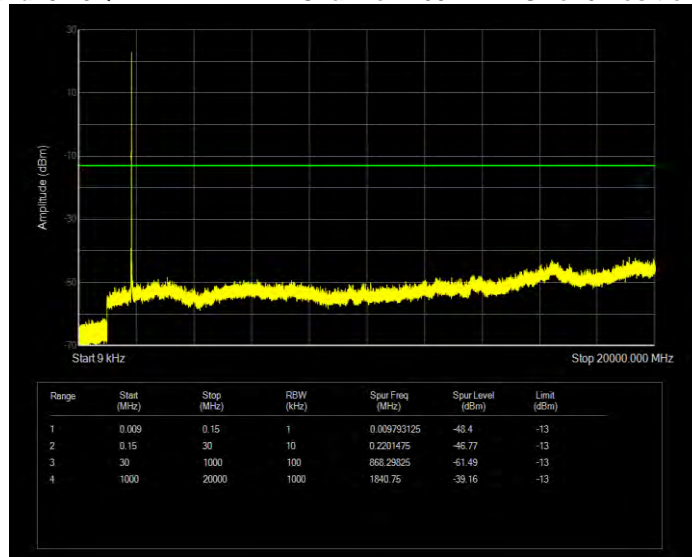

Band25 16QAM BW=1.4MHz Channel=26047 RB Size=6 Position=#0