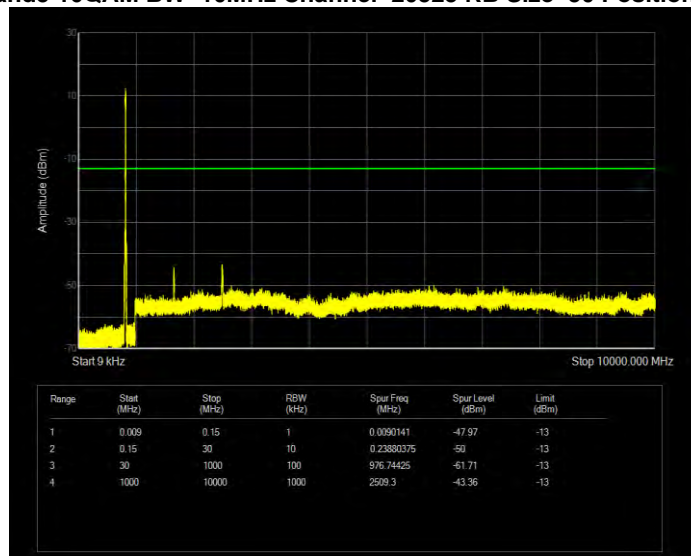

Band4 QPSK BW=5MHz Channel=20175 RB Size=25 Position=#0

Band4 QPSK BW=5MHz Channel=20375 RB Size=25 Position=#0

Band5 16QAM BW=1.4MHz Channel=20407 RB Size=6 Position=#0

Band5 16QAM BW=1.4MHz Channel=20525 RB Size=6 Position=#0

Band5 16QAM BW=1.4MHz Channel=20643 RB Size=6 Position=#0

Band5 16QAM BW=10MHz Channel=20450 RB Size=50 Position=#0

Band5 16QAM BW=10MHz Channel=20525 RB Size=50 Position=#0

Band5 16QAM BW=10MHz Channel=20600 RB Size=50 Position=#0