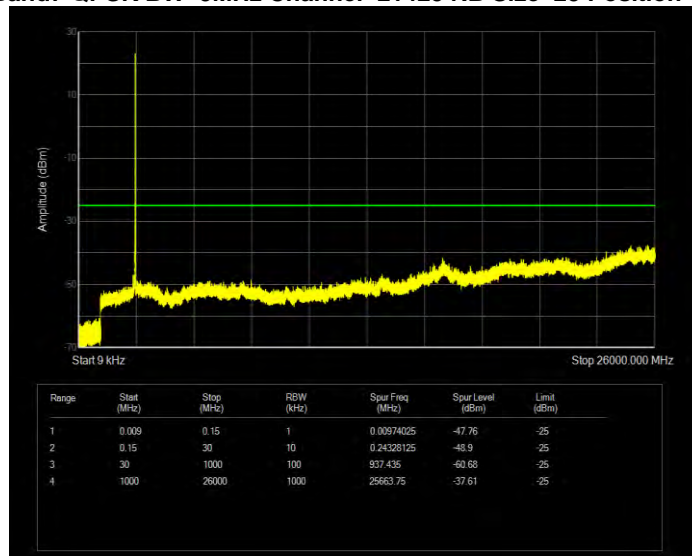

Band7 QPSK BW=5MHz Channel=21425 RB Size=25 Position=#0