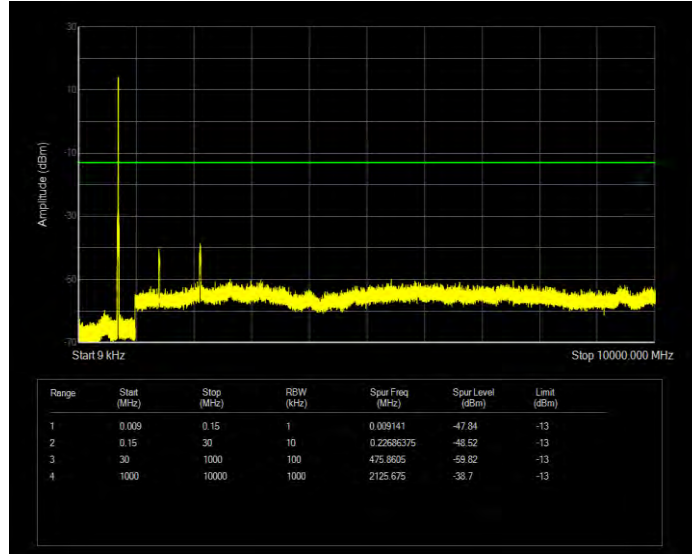

Band17 QPSK BW=10MHz Channel=23780 RB Size=50 Position=#0