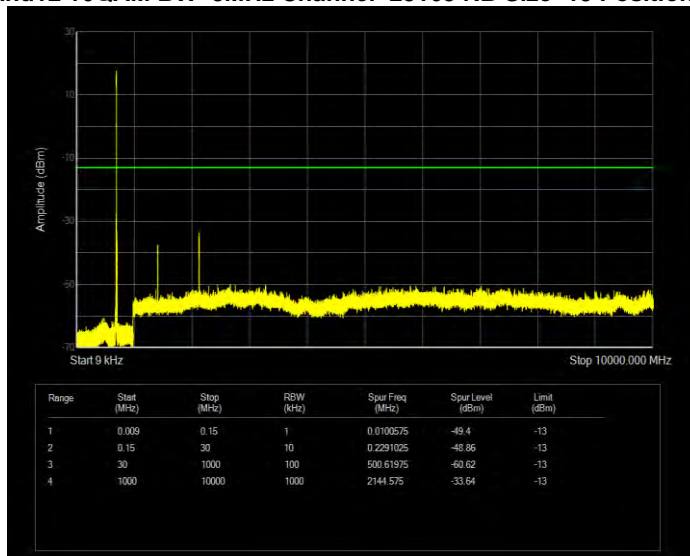

Band12 16QAM BW=3MHz Channel=23165 RB Size=15 Position=#0