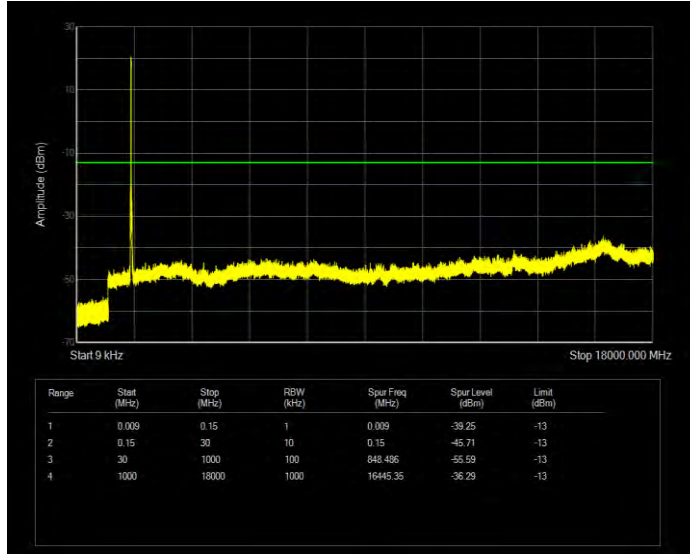

Band2 QPSK BW=5MHz Channel=18900 RB Size=25 Position=#0

Band2 QPSK BW=5MHz Channel=19175 RB Size=25 Position=#0

Band4 16QAM BW=1.4MHz Channel=19957 RB Size=6 Position=#0

Band4 16QAM BW=1.4MHz Channel=20175 RB Size=6 Position=#0

Band4 16QAM BW=1.4MHz Channel=20393 RB Size=6 Position=#0

Band4 16QAM BW=10MHz Channel=20000 RB Size=50 Position=#0

Band4 16QAM BW=10MHz Channel=20175 RB Size=50 Position=#0

Band4 16QAM BW=10MHz Channel=20350 RB Size=50 Position=#0

Band4 16QAM BW=15MHz Channel=20025 RB Size=75 Position=#0

Band4 16QAM BW=15MHz Channel=20175 RB Size=75 Position=#0

Band4 16QAM BW=15MHz Channel=20325 RB Size=75 Position=#0

Band4 16QAM BW=20MHz Channel=20050 RB Size=100 Position=#0