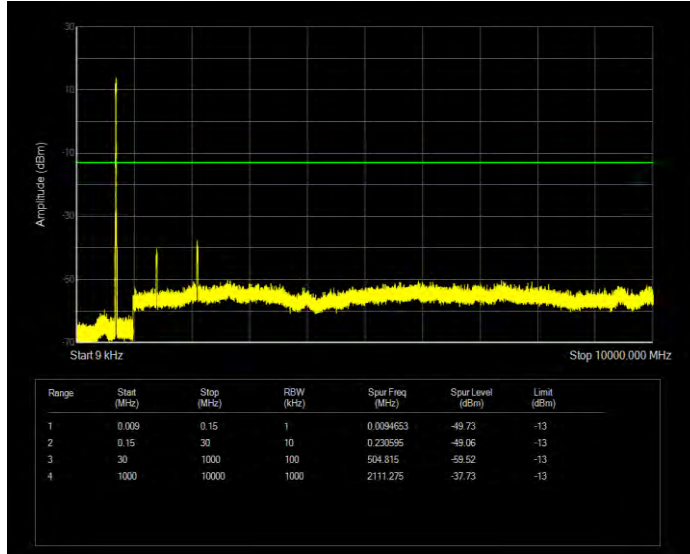

Band12 16QAM BW=5MHz Channel=23095 RB Size=25 Position=#0

Band12 16QAM BW=5MHz Channel=23155 RB Size=25 Position=#0

Band12 QPSK BW=1.4MHz Channel=23017 RB Size=6 Position=#0

Band12 QPSK BW=1.4MHz Channel=23095 RB Size=6 Position=#0

Band12 QPSK BW=1.4MHz Channel=23173 RB Size=6 Position=#0

Band12 QPSK BW=10MHz Channel=23060 RB Size=50 Position=#0

Band12 QPSK BW=10MHz Channel=23095 RB Size=50 Position=#0

Band12 QPSK BW=10MHz Channel=23130 RB Size=50 Position=#0