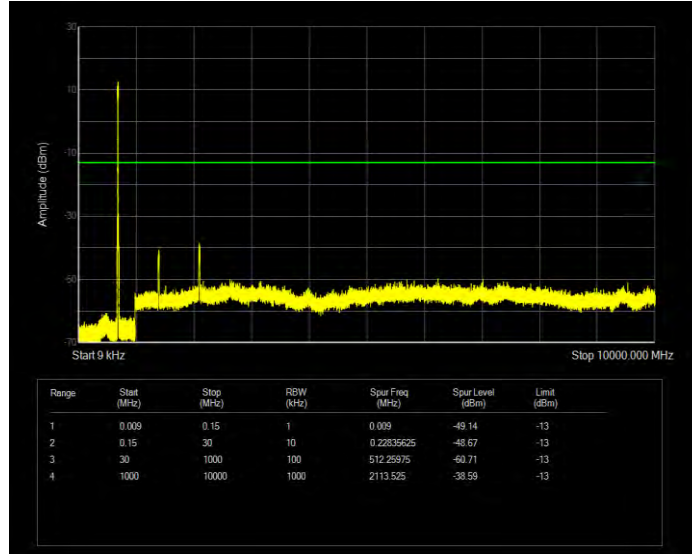

Band12 16QAM BW=10MHz Channel=23060 RB Size=50 Position=#0