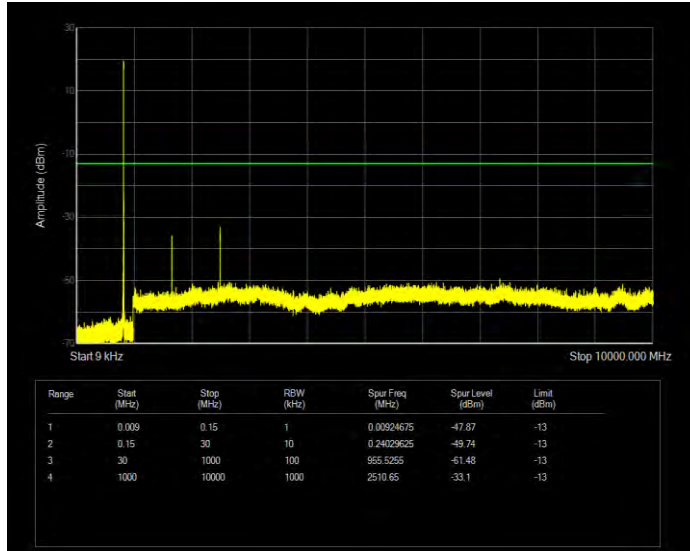

Band4 QPSK BW=5MHz Channel=20175 RB Size=25 Position=#0

Band4 QPSK BW=5MHz Channel=20375 RB Size=25 Position=#0

Band5 16QAM BW=1.4MHz Channel=20407 RB Size=6 Position=#0

Band5 16QAM BW=1.4MHz Channel=20525 RB Size=6 Position=#0

Band5 16QAM BW=1.4MHz Channel=20643 RB Size=6 Position=#0

Band5 16QAM BW=10MHz Channel=20450 RB Size=50 Position=#0

Band5 16QAM BW=10MHz Channel=20525 RB Size=50 Position=#0

Band5 16QAM BW=10MHz Channel=20600 RB Size=50 Position=#0