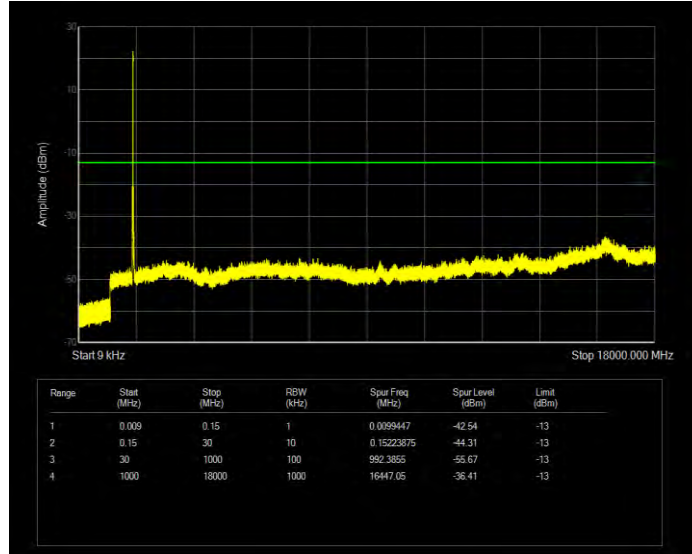

Band2 QPSK BW=5MHz Channel=18900 RB Size=25 Position=#0

Band2 QPSK BW=5MHz Channel=19175 RB Size=25 Position=#0

Band4 16QAM BW=1.4MHz Channel=19957 RB Size=6 Position=#0

Band4 16QAM BW=1.4MHz Channel=20175 RB Size=6 Position=#0

Band4 16QAM BW=1.4MHz Channel=20393 RB Size=6 Position=#0

Band4 16QAM BW=10MHz Channel=20000 RB Size=50 Position=#0

Band4 16QAM BW=10MHz Channel=20175 RB Size=50 Position=#0

Band4 16QAM BW=10MHz Channel=20350 RB Size=50 Position=#0