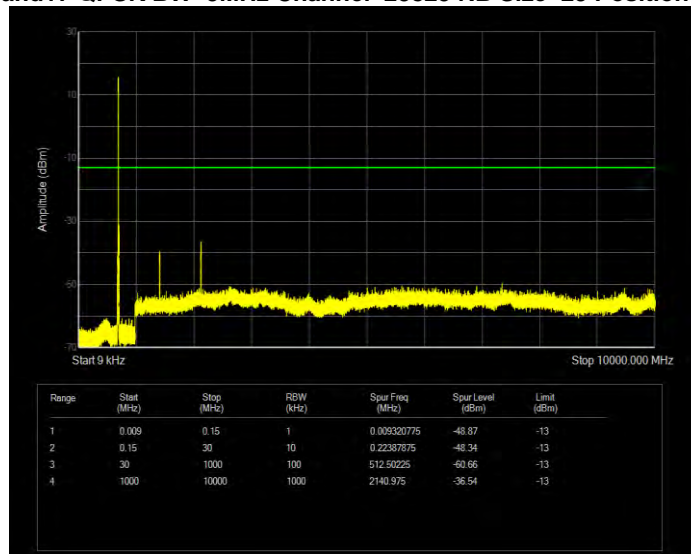

Band17 QPSK BW=5MHz Channel=23825 RB Size=25 Position=#0