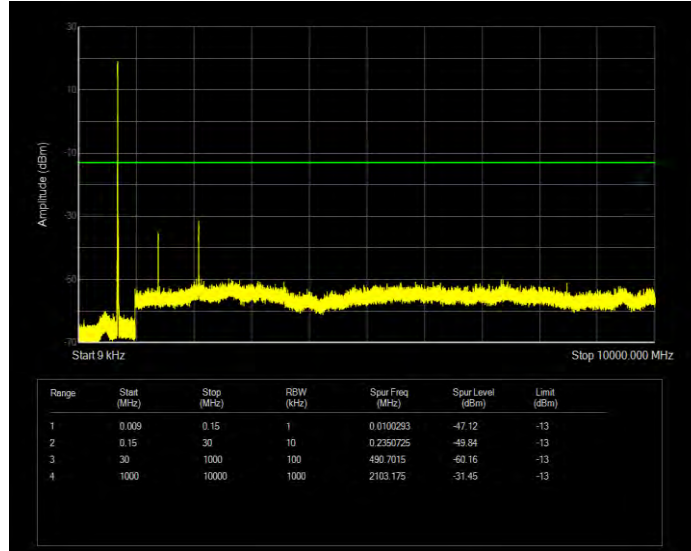

Band12 QPSK BW=3MHz Channel=23025 RB Size=15 Position=#0