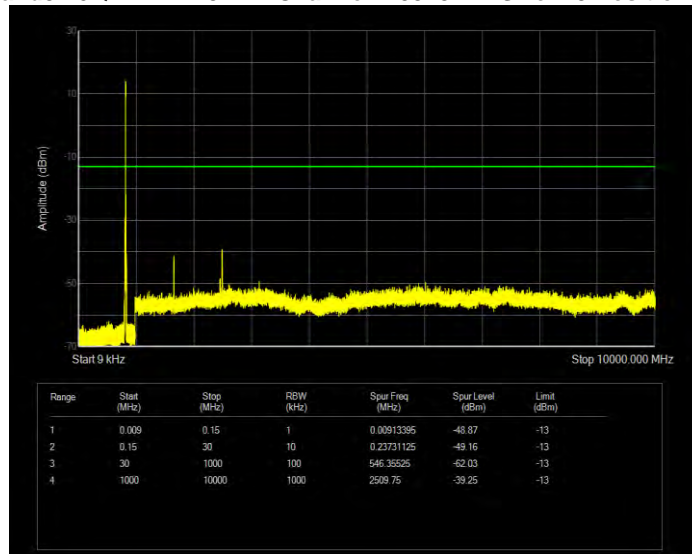

Band5 16QAM BW=3MHz Channel=20415 RB Size=15 Position=#0

Band5 16QAM BW=3MHz Channel=20525 RB Size=15 Position=#0

Band5 16QAM BW=3MHz Channel=20635 RB Size=15 Position=#0

Band5 16QAM BW=5MHz Channel=20425 RB Size=25 Position=#0

Band5 16QAM BW=5MHz Channel=20525 RB Size=25 Position=#0

Band5 16QAM BW=5MHz Channel=20625 RB Size=25 Position=#0

Band5 QPSK BW=1.4MHz Channel=20407 RB Size=6 Position=#0

Band5 QPSK BW=1.4MHz Channel=20525 RB Size=6 Position=#0