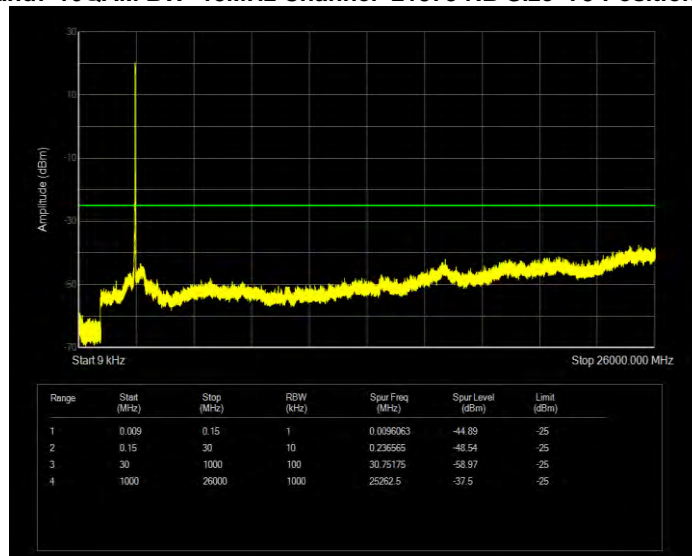

Band5 QPSK BW=5MHz Channel=20525 RB Size=25 Position=#0

Band5 QPSK BW=5MHz Channel=20625 RB Size=25 Position=#0

Band7 16QAM BW=10MHz Channel=20800 RB Size=50 Position=#0

Band7 16QAM BW=10MHz Channel=21100 RB Size=50 Position=#0

Band7 16QAM BW=10MHz Channel=21400 RB Size=50 Position=#0

Band7 16QAM BW=15MHz Channel=20825 RB Size=75 Position=#0

Band7 16QAM BW=15MHz Channel=21100 RB Size=75 Position=#0

Band7 16QAM BW=15MHz Channel=21375 RB Size=75 Position=#0

Band7 16QAM BW=20MHz Channel=20850 RB Size=100 Position=#0

Band7 16QAM BW=20MHz Channel=21100 RB Size=100 Position=#0

Band7 16QAM BW=20MHz Channel=21350 RB Size=100 Position=#0

Band7 16QAM BW=5MHz Channel=20775 RB Size=25 Position=#0