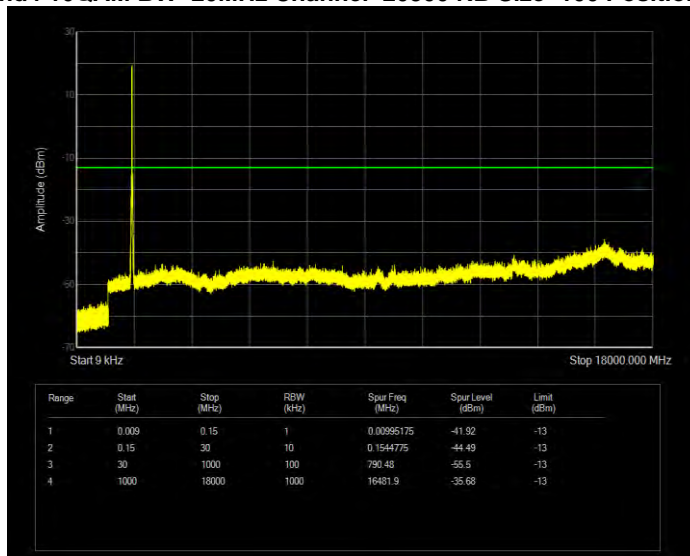

Band4 16QAM BW=1.4MHz Channel=20393 RB Size=6 Position=#0

Band4 16QAM BW=10MHz Channel=20000 RB Size=50 Position=#0

Band4 16QAM BW=10MHz Channel=20175 RB Size=50 Position=#0

Band4 16QAM BW=10MHz Channel=20350 RB Size=50 Position=#0

Band4 16QAM BW=15MHz Channel=20025 RB Size=75 Position=#0

Band4 16QAM BW=15MHz Channel=20175 RB Size=75 Position=#0

Band4 16QAM BW=15MHz Channel=20325 RB Size=75 Position=#0

Band4 16QAM BW=20MHz Channel=20050 RB Size=100 Position=#0

Band4 16QAM BW=20MHz Channel=20175 RB Size=100 Position=#0

Band4 16QAM BW=20MHz Channel=20300 RB Size=100 Position=#0

Band4 16QAM BW=3MHz Channel=19965 RB Size=15 Position=#0

Band4 16QAM BW=3MHz Channel=20175 RB Size=15 Position=#0