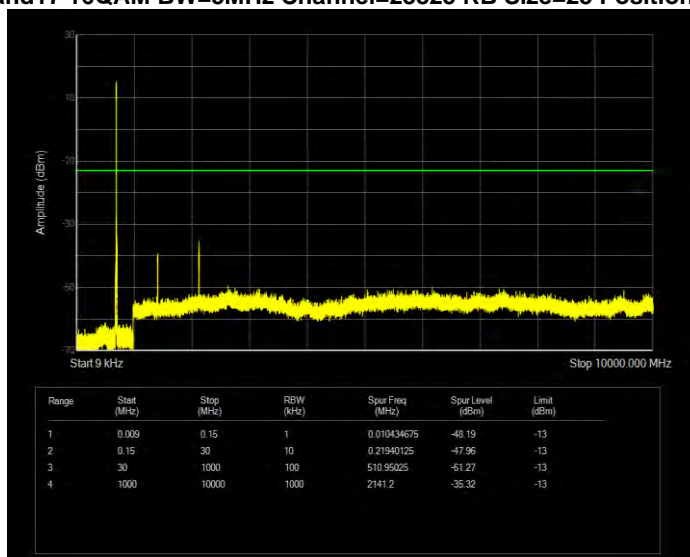

Band17 16QAM BW=10MHz Channel=23800 RB Size=50 Position=#0

Band17 16QAM BW=5MHz Channel=23755 RB Size=25 Position=#0

Band17 16QAM BW=5MHz Channel=23790 RB Size=25 Position=#0

Band17 16QAM BW=5MHz Channel=23825 RB Size=25 Position=#0

Band17 QPSK BW=10MHz Channel=23780 RB Size=50 Position=#0

Band17 QPSK BW=10MHz Channel=23790 RB Size=50 Position=#0

Band17 QPSK BW=10MHz Channel=23800 RB Size=50 Position=#0

Band17 QPSK BW=5MHz Channel=23755 RB Size=25 Position=#0