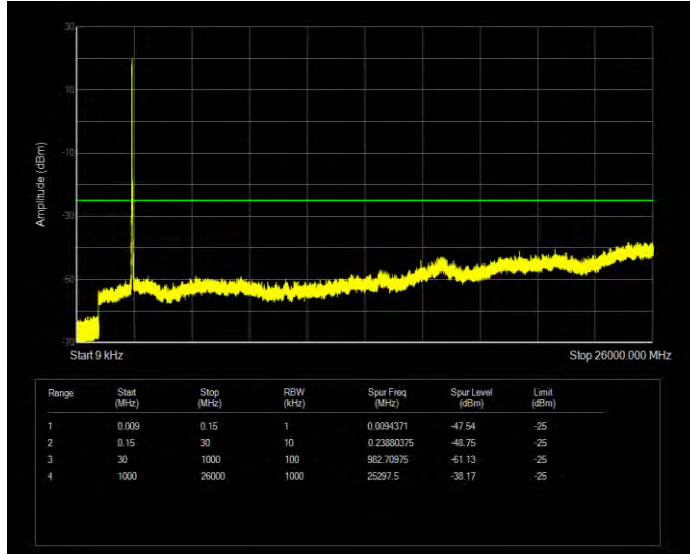

Band5 QPSK BW=5MHz Channel=20525 RB Size=25 Position=#0

Band5 QPSK BW=5MHz Channel=20625 RB Size=25 Position=#0

Band7 16QAM BW=10MHz Channel=20800 RB Size=50 Position=#0

Band7 16QAM BW=10MHz Channel=21100 RB Size=50 Position=#0

Band7 16QAM BW=10MHz Channel=21400 RB Size=50 Position=#0

Band7 16QAM BW=15MHz Channel=20825 RB Size=75 Position=#0

Band7 16QAM BW=15MHz Channel=21100 RB Size=75 Position=#0

Band7 16QAM BW=15MHz Channel=21375 RB Size=75 Position=#0

Band7 16QAM BW=20MHz Channel=20850 RB Size=100 Position=#0

Band7 16QAM BW=20MHz Channel=21100 RB Size=100 Position=#0

Band7 16QAM BW=20MHz Channel=21350 RB Size=100 Position=#0

Band7 16QAM BW=5MHz Channel=20775 RB Size=25 Position=#0