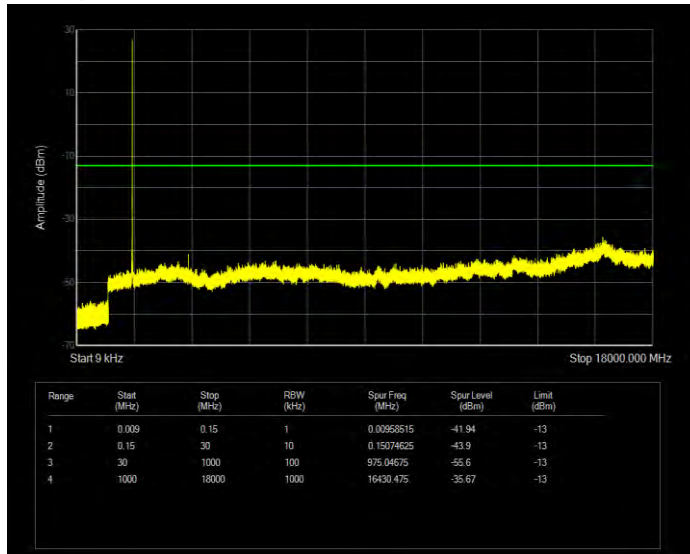

Band4 16QAM BW=3MHz Channel=20385 RB Size=15 Position=#0

Band4 16QAM BW=5MHz Channel=19975 RB Size=25 Position=#0

Band4 16QAM BW=5MHz Channel=20175 RB Size=25 Position=#0

Band4 16QAM BW=5MHz Channel=20375 RB Size=25 Position=#0

Band4 QPSK BW=1.4MHz Channel=19957 RB Size=6 Position=#0

Band4 QPSK BW=1.4MHz Channel=20175 RB Size=6 Position=#0

Band4 QPSK BW=1.4MHz Channel=20393 RB Size=6 Position=#0

Band4 QPSK BW=10MHz Channel=20000 RB Size=50 Position=#0