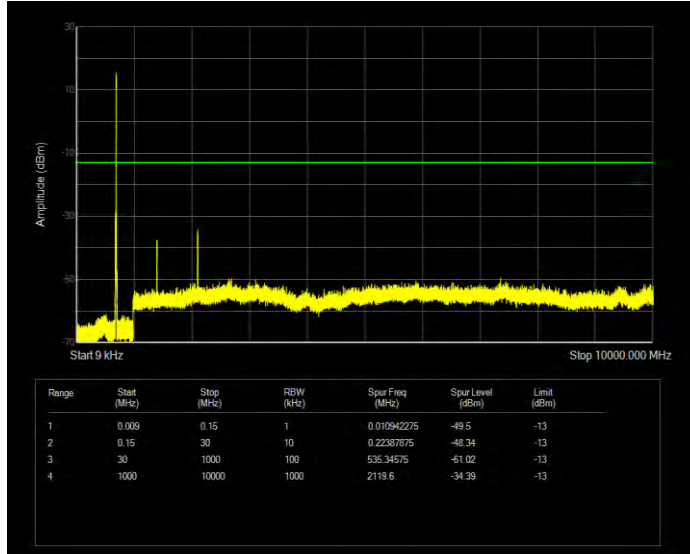

Band12 QPSK BW=5MHz Channel=23095 RB Size=25 Position=#0

Band12 QPSK BW=5MHz Channel=23155 RB Size=25 Position=#0

Band17 16QAM BW=10MHz Channel=23780 RB Size=50 Position=#0

Band17 16QAM BW=10MHz Channel=23790 RB Size=50 Position=#0

Band17 16QAM BW=10MHz Channel=23800 RB Size=50 Position=#0

Band17 16QAM BW=5MHz Channel=23755 RB Size=25 Position=#0

Band17 16QAM BW=5MHz Channel=23790 RB Size=25 Position=#0

Band17 16QAM BW=5MHz Channel=23825 RB Size=25 Position=#0