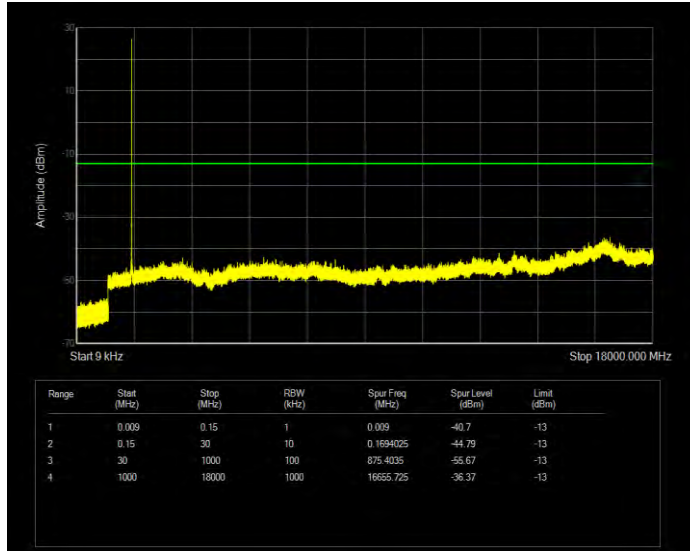

Band4 16QAM BW=3MHz Channel=20385 RB Size=15 Position=#0

Band4 16QAM BW=5MHz Channel=19975 RB Size=25 Position=#0

Band4 16QAM BW=5MHz Channel=20175 RB Size=25 Position=#0

Band4 16QAM BW=5MHz Channel=20375 RB Size=25 Position=#0

Band4 QPSK BW=1.4MHz Channel=19957 RB Size=6 Position=#0

Band4 QPSK BW=1.4MHz Channel=20175 RB Size=6 Position=#0

Band4 QPSK BW=1.4MHz Channel=20393 RB Size=6 Position=#0

Band4 QPSK BW=10MHz Channel=20000 RB Size=50 Position=#0