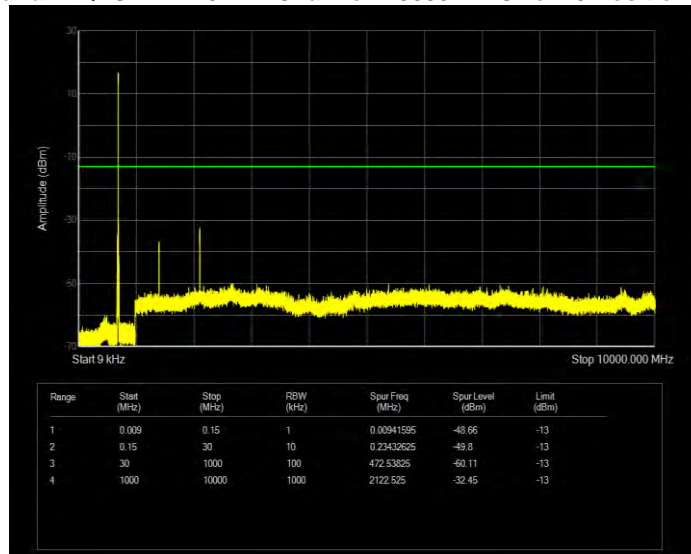

Band12 QPSK BW=3MHz Channel=23095 RB Size=15 Position=#0