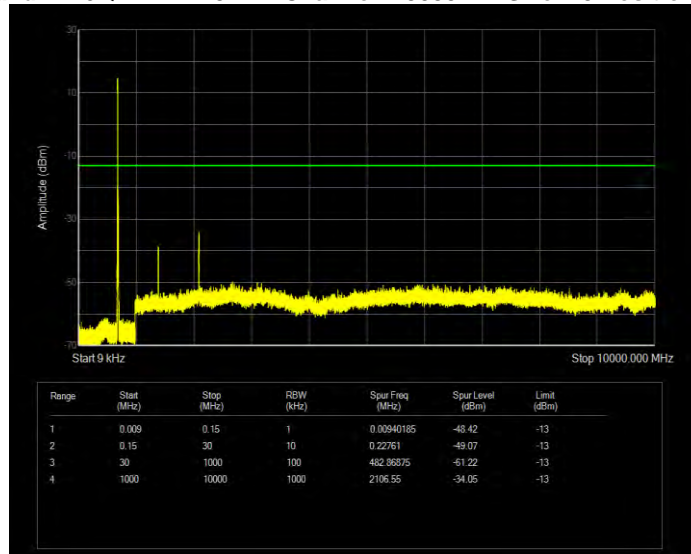

Band12 16QAM BW=3MHz Channel=23025 RB Size=15 Position=#0

Band12 16QAM BW=3MHz Channel=23095 RB Size=15 Position=#0

Band12 16QAM BW=3MHz Channel=23165 RB Size=15 Position=#0

Band12 16QAM BW=5MHz Channel=23035 RB Size=25 Position=#0