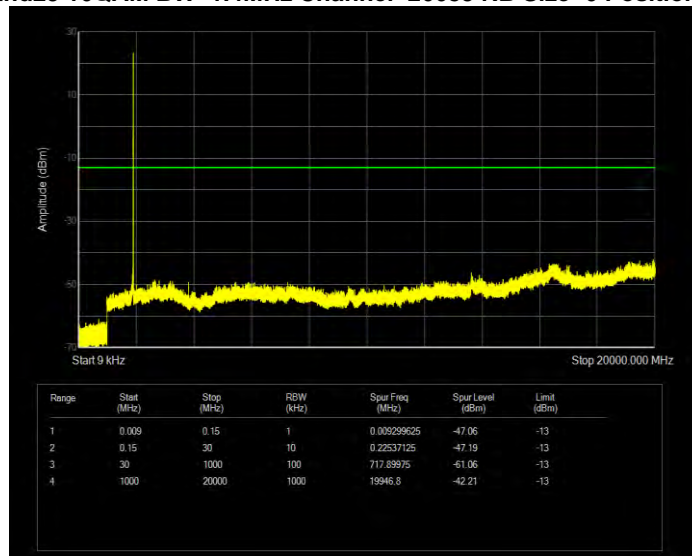

Band17 QPSK BW=5MHz Channel=23790 RB Size=25 Position=#0

Band17 QPSK BW=5MHz Channel=23825 RB Size=25 Position=#0

Band25 16QAM BW=1.4MHz Channel=26047 RB Size=6 Position=#0

Band25 16QAM BW=1.4MHz Channel=26365 RB Size=6 Position=#0

Band25 16QAM BW=1.4MHz Channel=26683 RB Size=6 Position=#0

Band25 16QAM BW=10MHz Channel=26090 RB Size=50 Position=#0

Band25 16QAM BW=10MHz Channel=26365 RB Size=50 Position=#0

Band25 16QAM BW=10MHz Channel=26640 RB Size=50 Position=#0