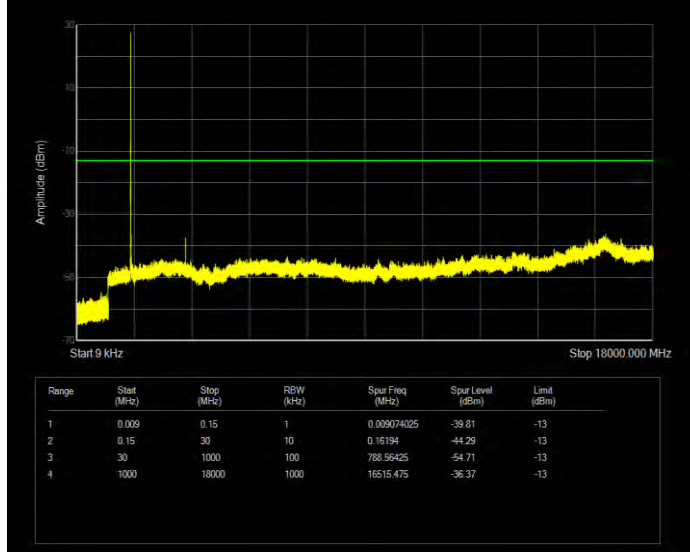

Band4 16QAM BW=3MHz Channel=20385 RB Size=15 Position=#0

Band4 16QAM BW=5MHz Channel=19975 RB Size=25 Position=#0

Band4 16QAM BW=5MHz Channel=20175 RB Size=25 Position=#0

Band4 16QAM BW=5MHz Channel=20375 RB Size=25 Position=#0

Band4 QPSK BW=1.4MHz Channel=19957 RB Size=6 Position=#0

Band4 QPSK BW=1.4MHz Channel=20175 RB Size=6 Position=#0

Band4 QPSK BW=1.4MHz Channel=20393 RB Size=6 Position=#0

Band4 QPSK BW=10MHz Channel=20000 RB Size=50 Position=#0