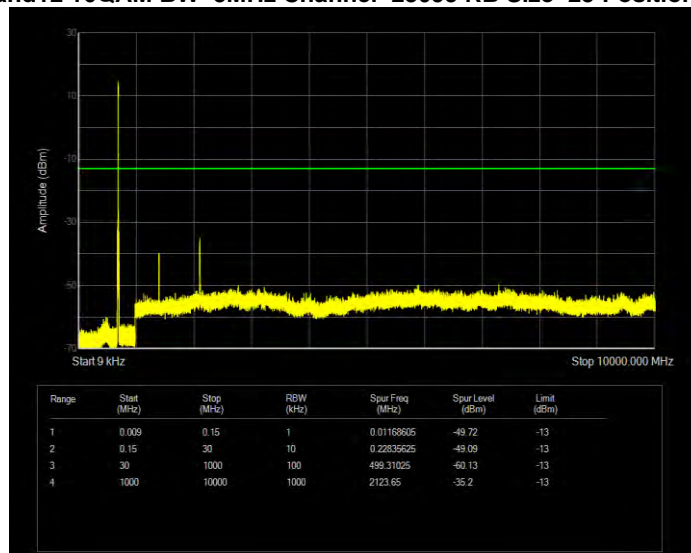

Band12 16QAM BW=5MHz Channel=23095 RB Size=25 Position=#0