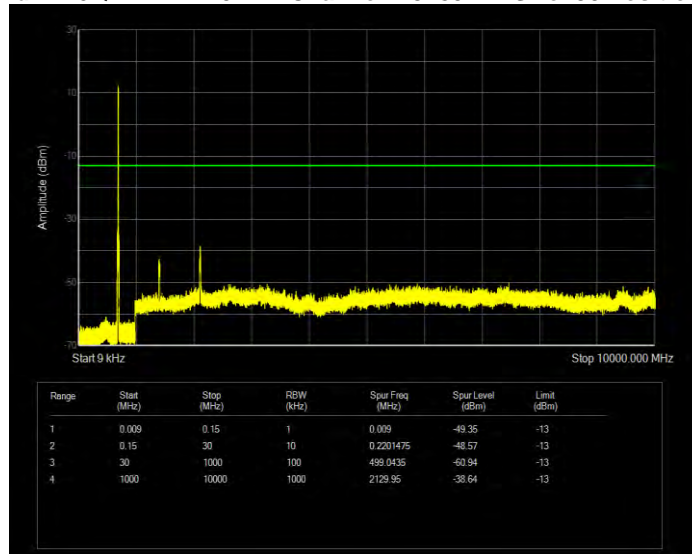

Band17 16QAM BW=10MHz Channel=23780 RB Size=50 Position=#0