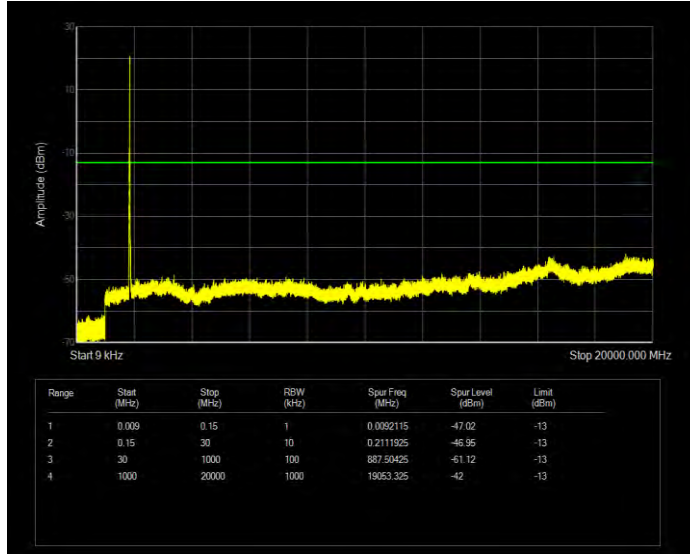

Band17 QPSK BW=5MHz Channel=23790 RB Size=25 Position=#0

Band17 QPSK BW=5MHz Channel=23825 RB Size=25 Position=#0

Band25 16QAM BW=1.4MHz Channel=26047 RB Size=6 Position=#0

Band25 16QAM BW=1.4MHz Channel=26365 RB Size=6 Position=#0

Band25 16QAM BW=1.4MHz Channel=26683 RB Size=6 Position=#0

Band25 16QAM BW=10MHz Channel=26090 RB Size=50 Position=#0

Band25 16QAM BW=10MHz Channel=26365 RB Size=50 Position=#0

Band25 16QAM BW=10MHz Channel=26640 RB Size=50 Position=#0