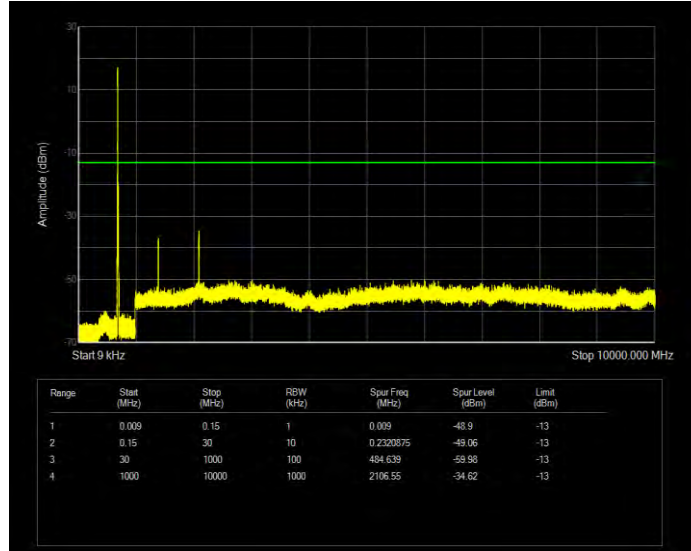

Band12 QPSK BW=1.4MHz Channel=23173 RB Size=6 Position=#0

Band12 QPSK BW=10MHz Channel=23060 RB Size=50 Position=#0

Band12 QPSK BW=10MHz Channel=23095 RB Size=50 Position=#0

Band12 QPSK BW=10MHz Channel=23130 RB Size=50 Position=#0

Band12 QPSK BW=3MHz Channel=23025 RB Size=15 Position=#0

Band12 QPSK BW=3MHz Channel=23095 RB Size=15 Position=#0

Band12 QPSK BW=3MHz Channel=23165 RB Size=15 Position=#0

Band12 QPSK BW=5MHz Channel=23035 RB Size=25 Position=#0