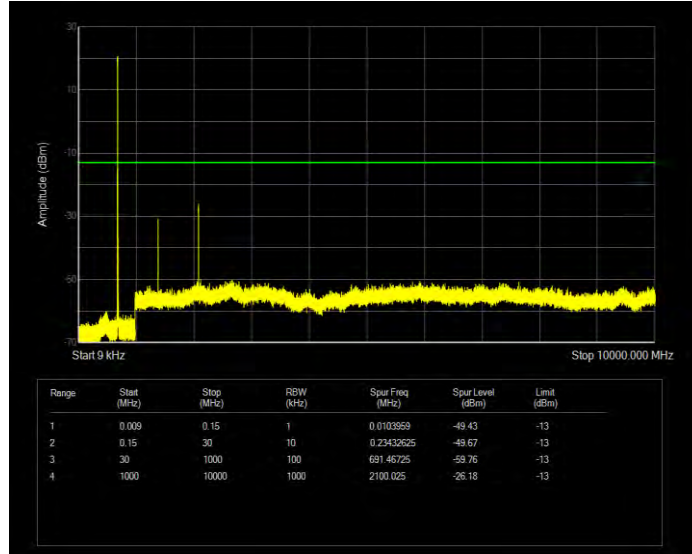

Band12 16QAM BW=1.4MHz Channel=23017 RB Size=6 Position=#0