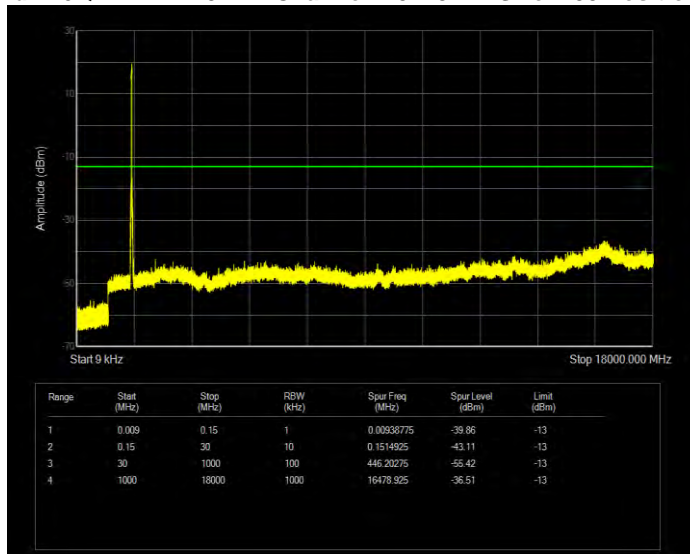

Band4 16QAM BW=1.4MHz Channel=20393 RB Size=6 Position=#0

Band4 16QAM BW=10MHz Channel=20000 RB Size=50 Position=#0

Band4 16QAM BW=10MHz Channel=20175 RB Size=50 Position=#0

Band4 16QAM BW=10MHz Channel=20350 RB Size=50 Position=#0

Band4 16QAM BW=15MHz Channel=20025 RB Size=75 Position=#0

Band4 16QAM BW=15MHz Channel=20175 RB Size=75 Position=#0

Band4 16QAM BW=15MHz Channel=20325 RB Size=75 Position=#0

Band4 16QAM BW=20MHz Channel=20050 RB Size=100 Position=#0

Band4 16QAM BW=20MHz Channel=20175 RB Size=100 Position=#0

Band4 16QAM BW=20MHz Channel=20300 RB Size=100 Position=#0

Band4 16QAM BW=3MHz Channel=19965 RB Size=15 Position=#0

Band4 16QAM BW=3MHz Channel=20175 RB Size=15 Position=#0