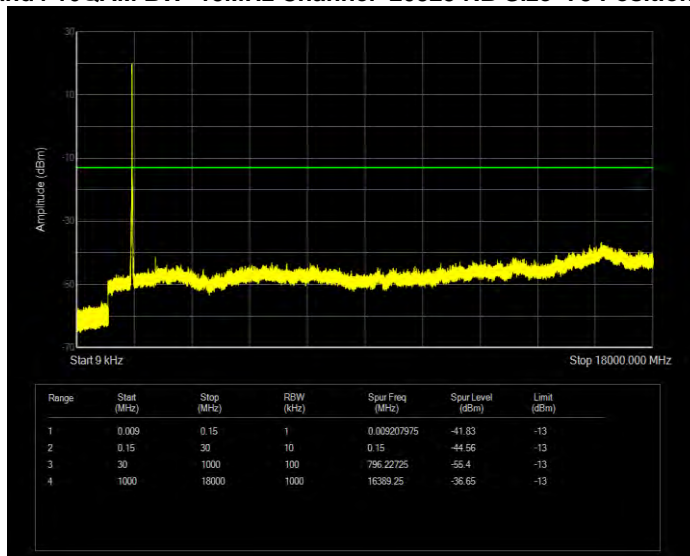

Band2 QPSK BW=5MHz Channel=18900 RB Size=25 Position=#0

Band2 QPSK BW=5MHz Channel=19175 RB Size=25 Position=#0

Band4 16QAM BW=1.4MHz Channel=19957 RB Size=6 Position=#0

Band4 16QAM BW=1.4MHz Channel=20175 RB Size=6 Position=#0

Band4 16QAM BW=1.4MHz Channel=20393 RB Size=6 Position=#0

Band4 16QAM BW=10MHz Channel=20000 RB Size=50 Position=#0

Band4 16QAM BW=10MHz Channel=20175 RB Size=50 Position=#0

Band4 16QAM BW=10MHz Channel=20350 RB Size=50 Position=#0

Band4 16QAM BW=15MHz Channel=20025 RB Size=75 Position=#0

Band4 16QAM BW=15MHz Channel=20175 RB Size=75 Position=#0

Band4 16QAM BW=15MHz Channel=20325 RB Size=75 Position=#0

Band4 16QAM BW=20MHz Channel=20050 RB Size=100 Position=#0