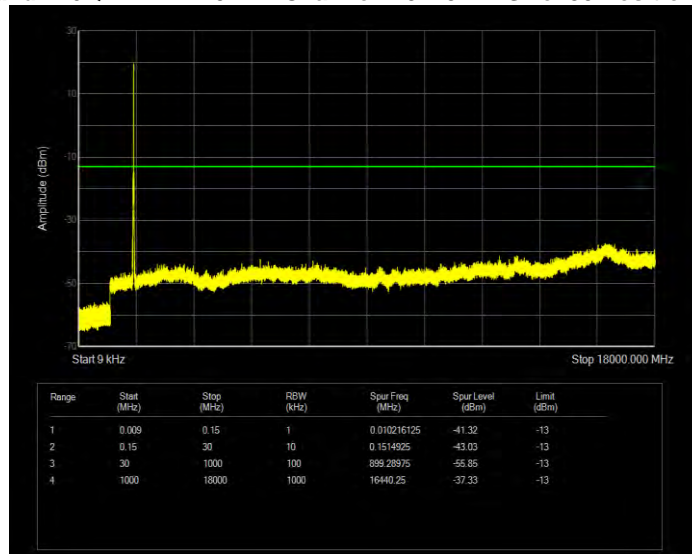

Band2 QPSK BW=5MHz Channel=18900 RB Size=25 Position=#0

Band2 QPSK BW=5MHz Channel=19175 RB Size=25 Position=#0

Band4 16QAM BW=1.4MHz Channel=19957 RB Size=6 Position=#0

Band4 16QAM BW=1.4MHz Channel=20175 RB Size=6 Position=#0

Band4 16QAM BW=1.4MHz Channel=20393 RB Size=6 Position=#0

Band4 16QAM BW=10MHz Channel=20000 RB Size=50 Position=#0

Band4 16QAM BW=10MHz Channel=20175 RB Size=50 Position=#0

Band4 16QAM BW=10MHz Channel=20350 RB Size=50 Position=#0