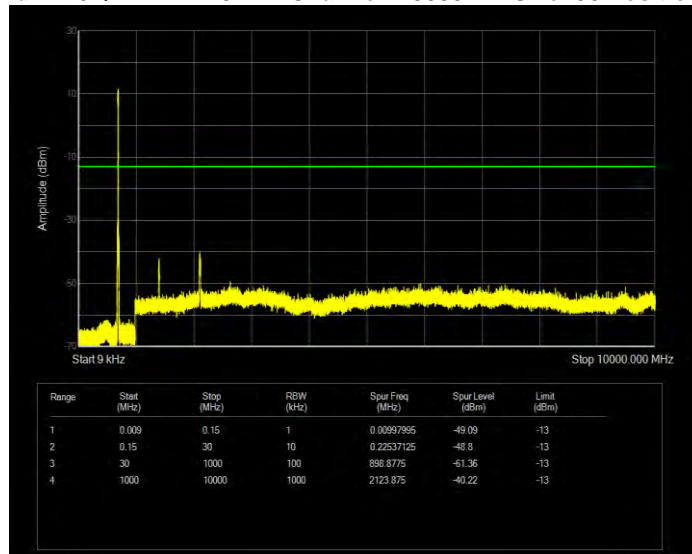

Band12 16QAM BW=10MHz Channel=23095 RB Size=50 Position=#0