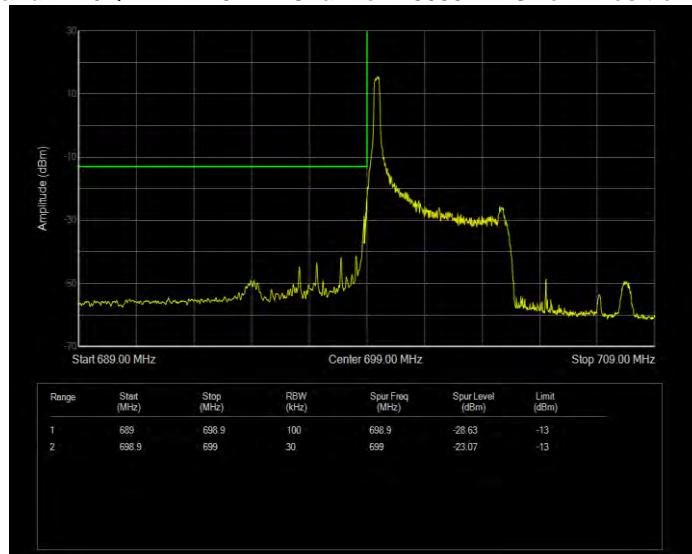

Band12 16QAM BW=5MHz Channel=23035 RB Size=1 Position=#0