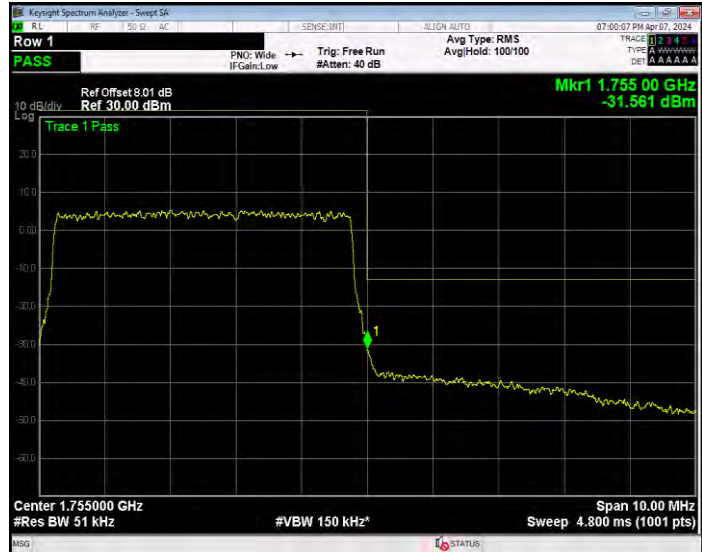

Band4 QPSK BW=5MHz Channel=19975 RB Size=1 Position=#0

Band4 QPSK BW=5MHz Channel=19975 RB Size=25 Position=#0

Band4 QPSK BW=5MHz Channel=20375 RB Size=1 Position=#0

Band4 QPSK BW=5MHz Channel=20375 RB Size=25 Position=#0