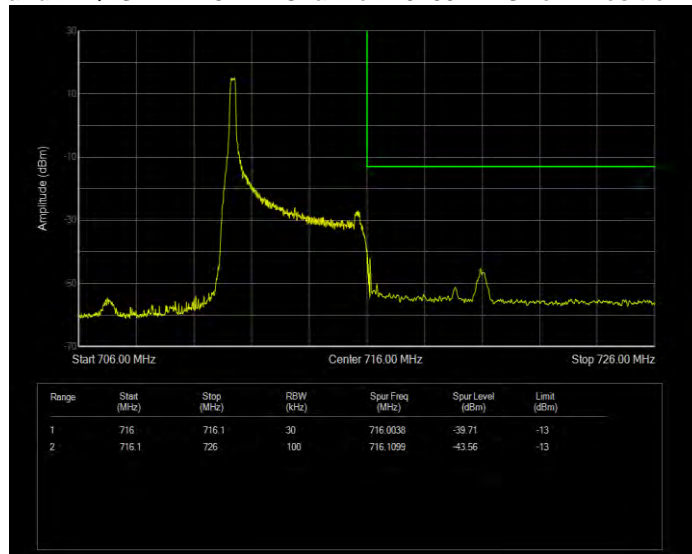

Band12 QPSK BW=5MHz Channel=23155 RB Size=1 Position=#0