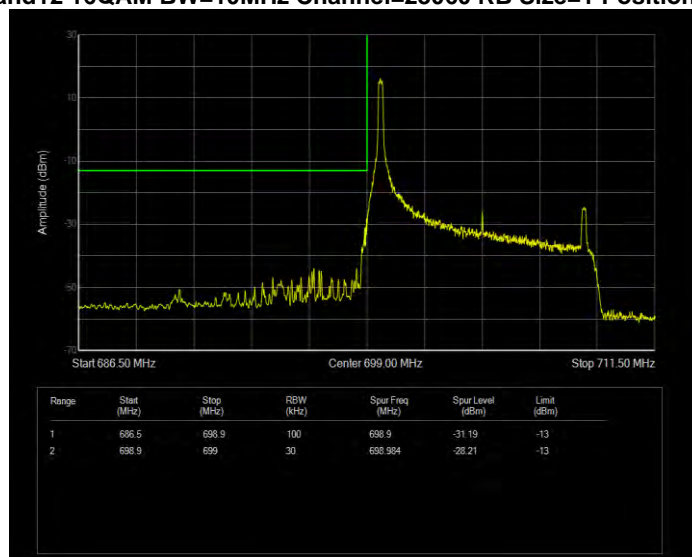

Band12 16QAM BW=10MHz Channel=23060 RB Size=1 Position=#0