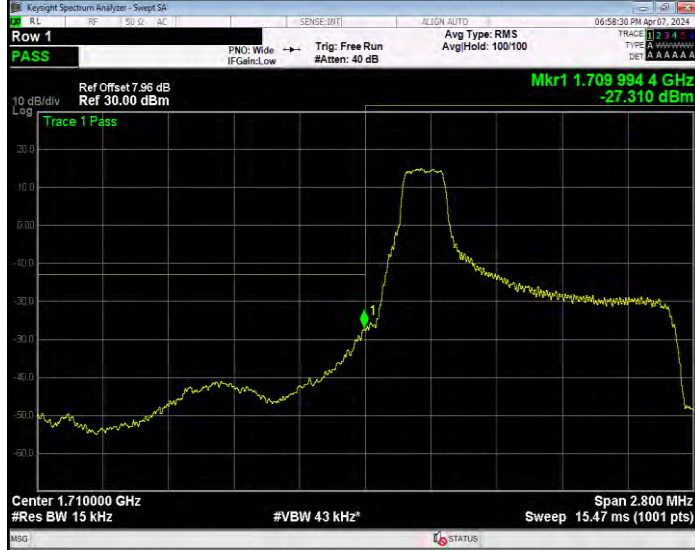

Band4 QPSK BW=1.4MHz Channel=19957 RB Size=1 Position=#0