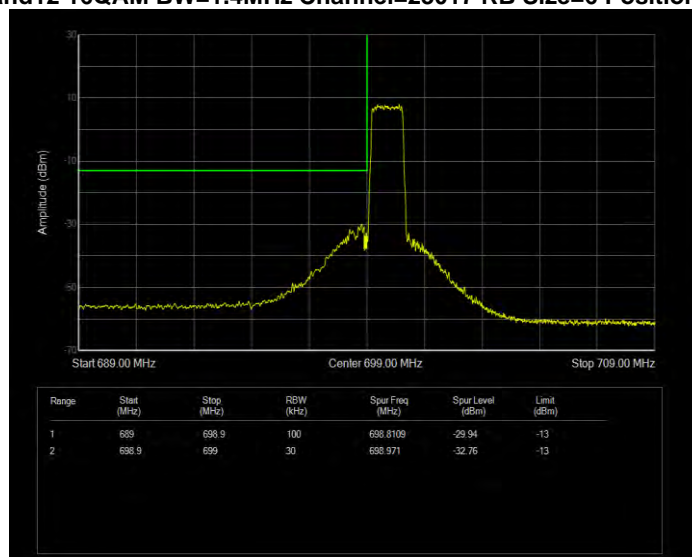

Band12 16QAM BW=1.4MHz Channel=23017 RB Size=6 Position=#0