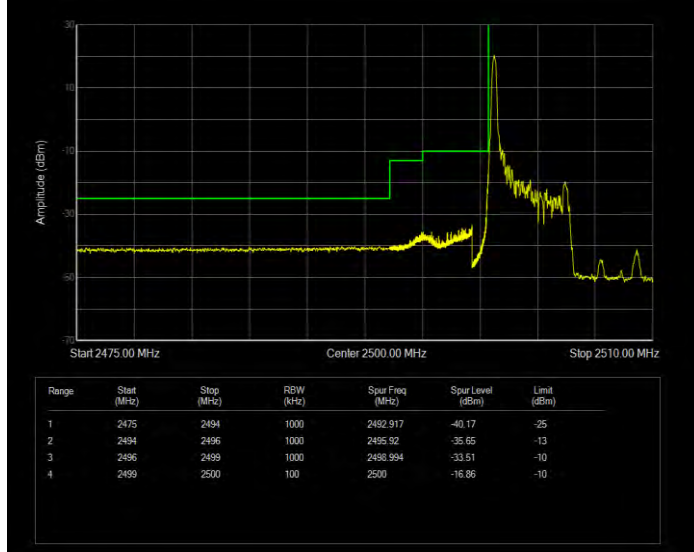

Band7 QPSK BW=5MHz Channel=20775 RB Size=1 Position=#0