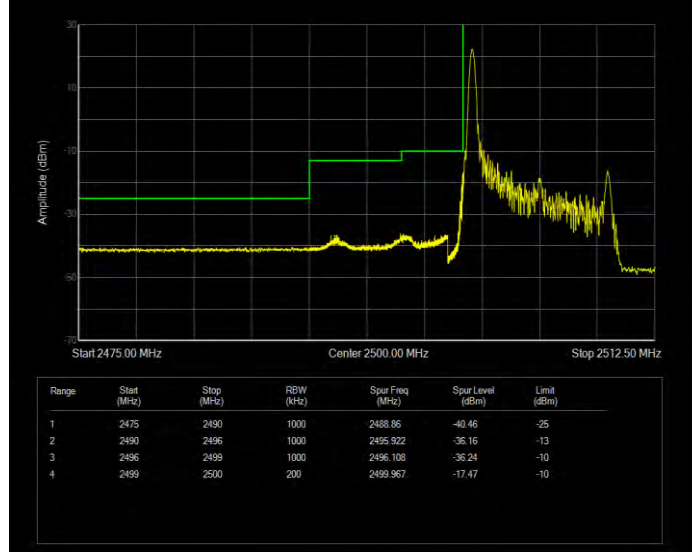

Band7 16QAM BW=5MHz Channel=20775 RB Size=1 Position=#0

Band7 16QAM BW=5MHz Channel=20775 RB Size=25 Position=#0

Band7 16QAM BW=5MHz Channel=21425 RB Size=1 Position=#0

Band7 16QAM BW=5MHz Channel=21425 RB Size=25 Position=#0

Band7 QPSK BW=10MHz Channel=20800 RB Size=1 Position=#0

Band7 QPSK BW=10MHz Channel=20800 RB Size=50 Position=#0

Band7 QPSK BW=10MHz Channel=21400 RB Size=1 Position=#0

Band7 QPSK BW=10MHz Channel=21400 RB Size=50 Position=#0