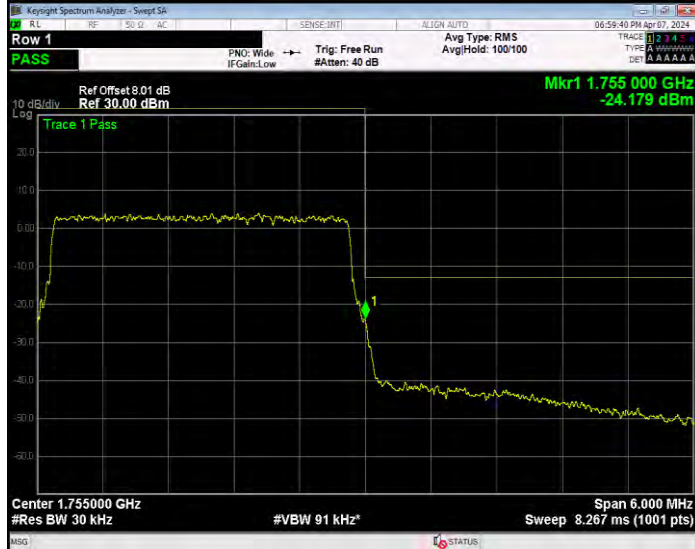

Band4 16QAM BW=20MHz Channel=20050 RB Size=1 Position=#0

Band4 16QAM BW=20MHz Channel=20050 RB Size=100 Position=#0

Band4 16QAM BW=20MHz Channel=20300 RB Size=1 Position=#0

Band4 16QAM BW=20MHz Channel=20300 RB Size=100 Position=#0

Band4 16QAM BW=3MHz Channel=19965 RB Size=1 Position=#0

Band4 16QAM BW=3MHz Channel=19965 RB Size=15 Position=#0

Band4 16QAM BW=3MHz Channel=20385 RB Size=1 Position=#0

Band4 16QAM BW=3MHz Channel=20385 RB Size=15 Position=#0

Band4 16QAM BW=5MHz Channel=19975 RB Size=1 Position=#0

Band4 16QAM BW=5MHz Channel=19975 RB Size=25 Position=#0

Band4 16QAM BW=5MHz Channel=20375 RB Size=1 Position=#0

Band4 16QAM BW=5MHz Channel=20375 RB Size=25 Position=#0