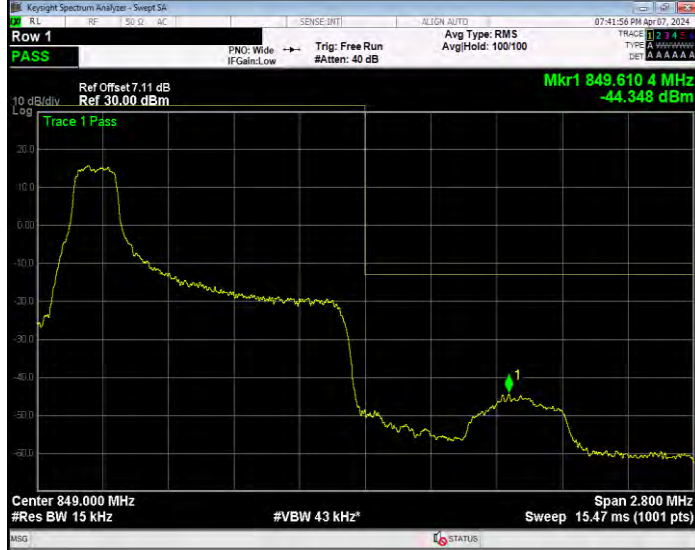

Band5 QPSK BW=1.4MHz Channel=20643 RB Size=1 Position=#0