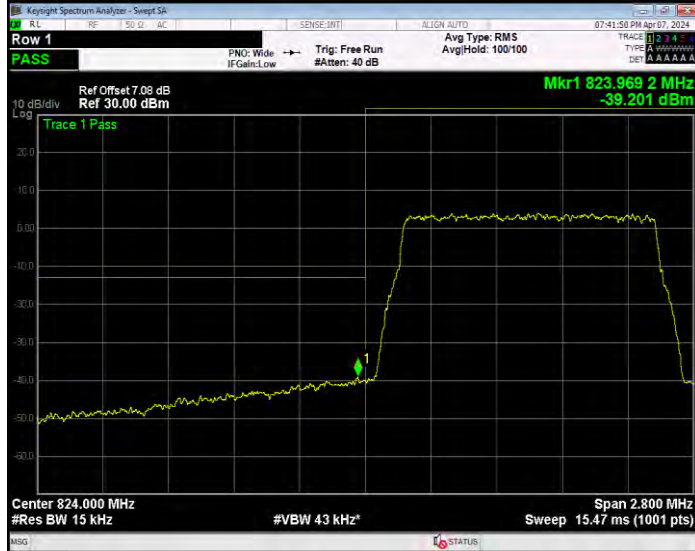

Band4 QPSK BW=5MHz Channel=19975 RB Size=1 Position=#0

Band4 QPSK BW=5MHz Channel=19975 RB Size=25 Position=#0

Band4 QPSK BW=5MHz Channel=20375 RB Size=1 Position=#0

Band4 QPSK BW=5MHz Channel=20375 RB Size=25 Position=#0

Band5 16QAM BW=1.4MHz Channel=20407 RB Size=1 Position=#0

Band5 16QAM BW=1.4MHz Channel=20407 RB Size=6 Position=#0

Band5 16QAM BW=1.4MHz Channel=20643 RB Size=1 Position=#0

Band5 16QAM BW=1.4MHz Channel=20643 RB Size=6 Position=#0