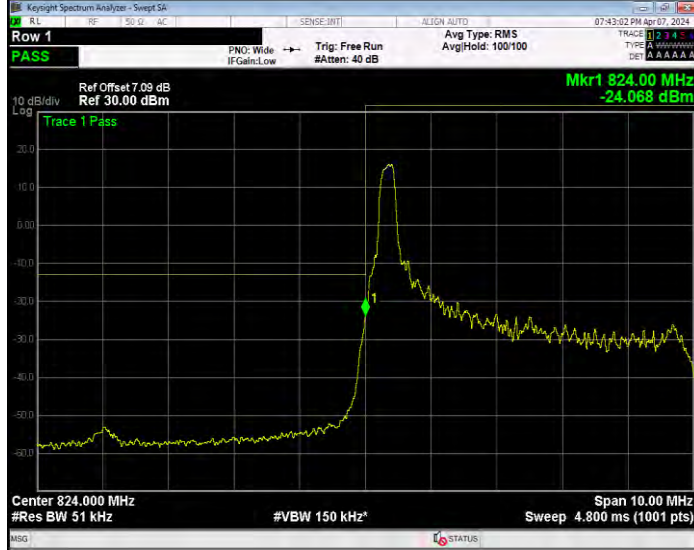

Band5 16QAM BW=5MHz Channel=20425 RB Size=1 Position=#0