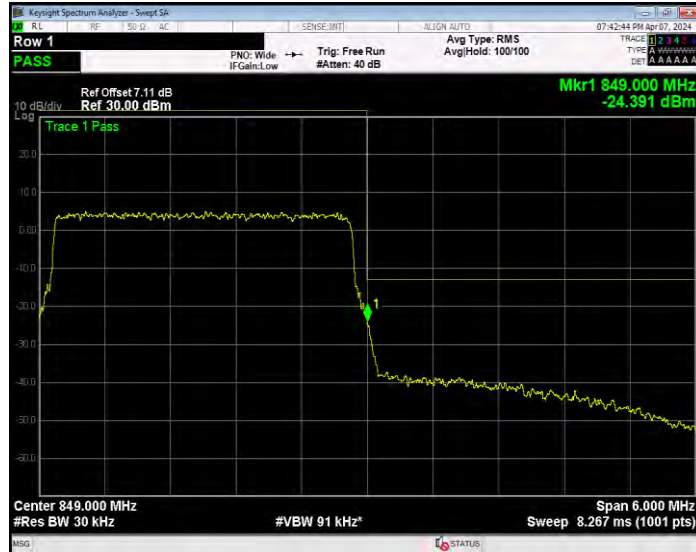

Band5 16QAM BW=3MHz Channel=20415 RB Size=1 Position=#0

Band5 16QAM BW=3MHz Channel=20415 RB Size=15 Position=#0

Band5 16QAM BW=3MHz Channel=20635 RB Size=1 Position=#0

Band5 16QAM BW=3MHz Channel=20635 RB Size=15 Position=#0