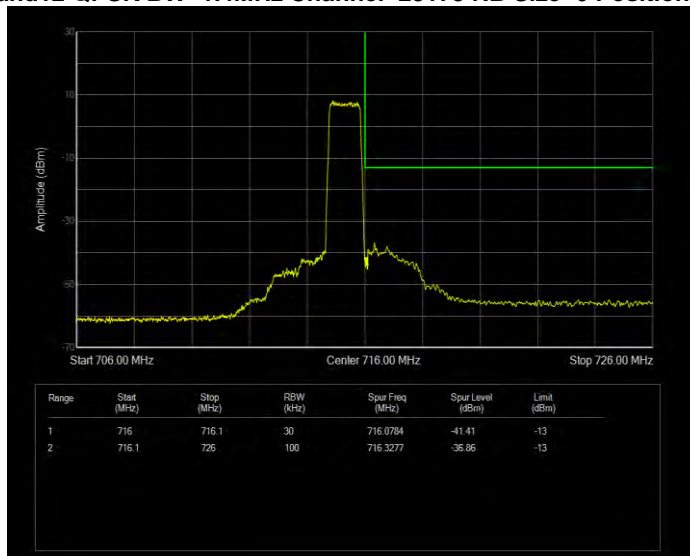

Band12 QPSK BW=1.4MHz Channel=23017 RB Size=1 Position=#0

Band12 QPSK BW=1.4MHz Channel=23017 RB Size=6 Position=#0

Band12 QPSK BW=1.4MHz Channel=23173 RB Size=1 Position=#0

Band12 QPSK BW=1.4MHz Channel=23173 RB Size=6 Position=#0

Band12 QPSK BW=10MHz Channel=23060 RB Size=1 Position=#0

Band12 QPSK BW=10MHz Channel=23060 RB Size=50 Position=#0

Band12 QPSK BW=10MHz Channel=23130 RB Size=1 Position=#0

Band12 QPSK BW=10MHz Channel=23130 RB Size=50 Position=#0