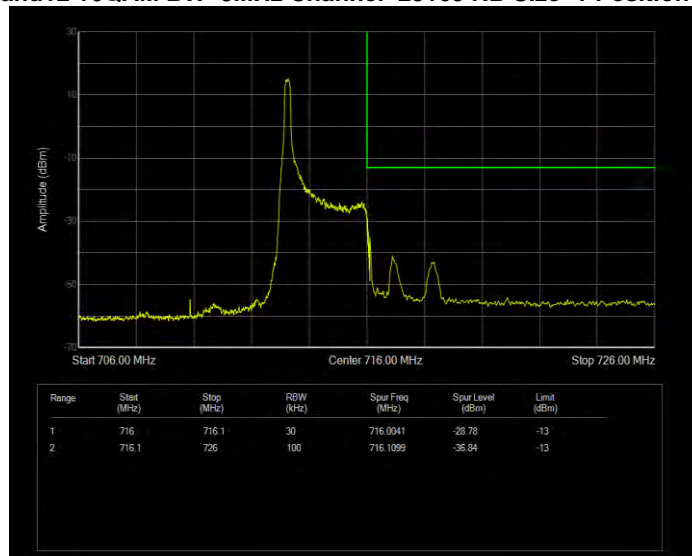

Band12 16QAM BW=3MHz Channel=23165 RB Size=1 Position=#0