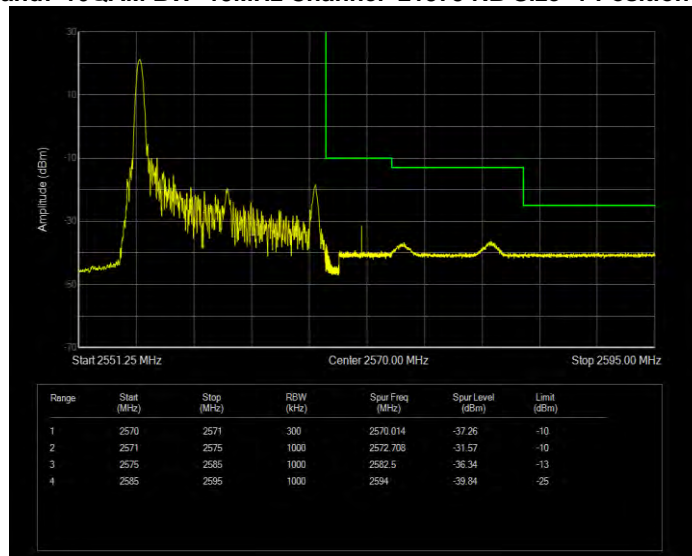

Band7 16QAM BW=15MHz Channel=21375 RB Size=1 Position=#0