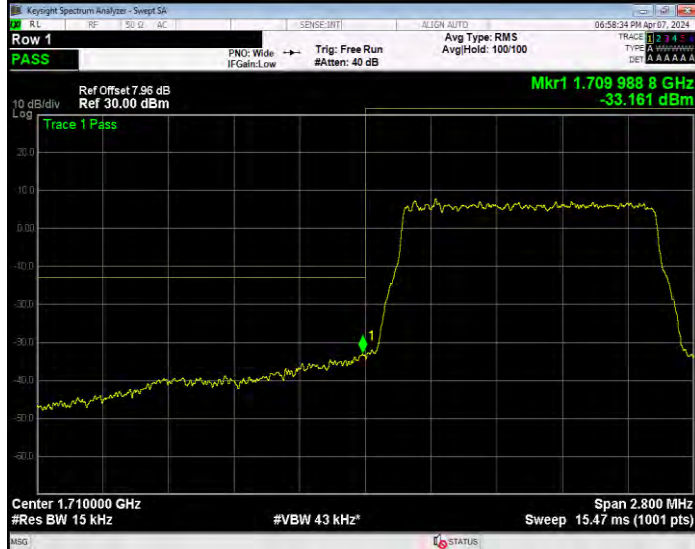

Band4 16QAM BW=5MHz Channel=19975 RB Size=1 Position=#0

Band4 16QAM BW=5MHz Channel=19975 RB Size=25 Position=#0

Band4 16QAM BW=5MHz Channel=20375 RB Size=1 Position=#0

Band4 16QAM BW=5MHz Channel=20375 RB Size=25 Position=#0

Band4 QPSK BW=1.4MHz Channel=19957 RB Size=1 Position=#0

Band4 QPSK BW=1.4MHz Channel=19957 RB Size=6 Position=#0

Band4 QPSK BW=1.4MHz Channel=20393 RB Size=1 Position=#0

Band4 QPSK BW=1.4MHz Channel=20393 RB Size=6 Position=#0