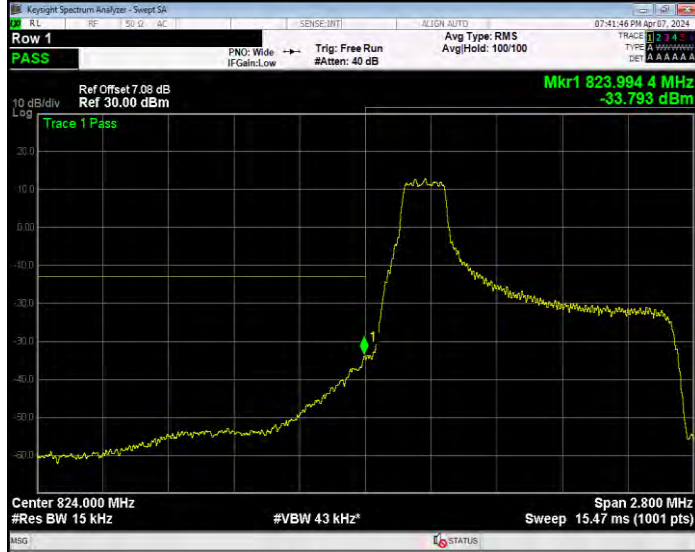

Band5 16QAM BW=1.4MHz Channel=20407 RB Size=1 Position=#0