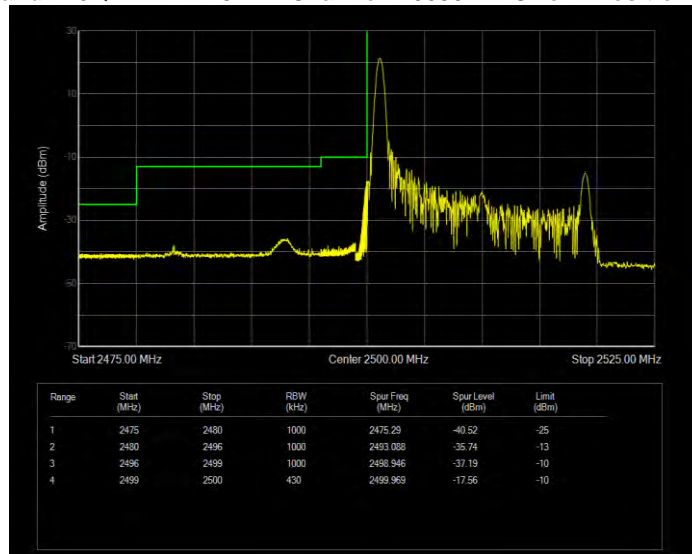

Band7 16QAM BW=20MHz Channel=20850 RB Size=1 Position=#0