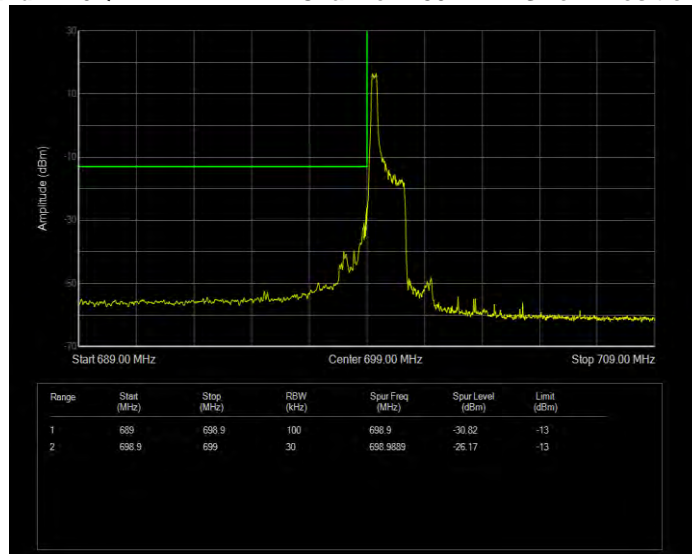

Band12 16QAM BW=1.4MHz Channel=23017 RB Size=1 Position=#0