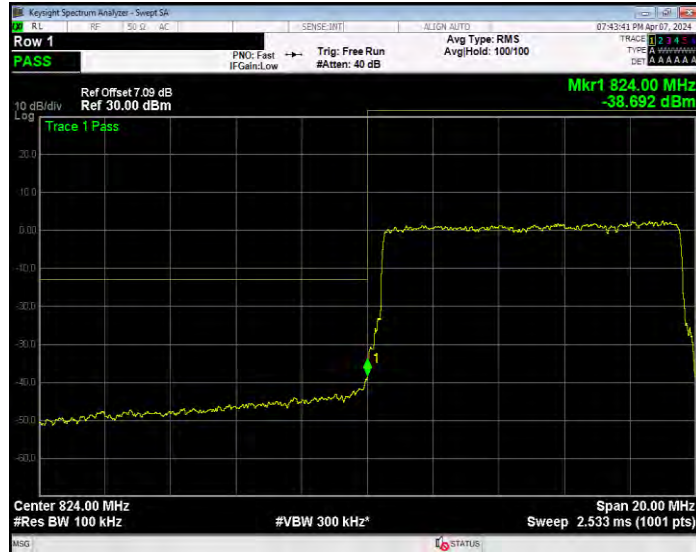

Band5 16QAM BW=1.4MHz Channel=20407 RB Size=1 Position=#0

Band5 16QAM BW=1.4MHz Channel=20407 RB Size=6 Position=#0

Band5 16QAM BW=1.4MHz Channel=20643 RB Size=1 Position=#0

Band5 16QAM BW=1.4MHz Channel=20643 RB Size=6 Position=#0

Band5 16QAM BW=10MHz Channel=20450 RB Size=1 Position=#0

Band5 16QAM BW=10MHz Channel=20450 RB Size=50 Position=#0

Band5 16QAM BW=10MHz Channel=20600 RB Size=1 Position=#0

Band5 16QAM BW=10MHz Channel=20600 RB Size=50 Position=#0