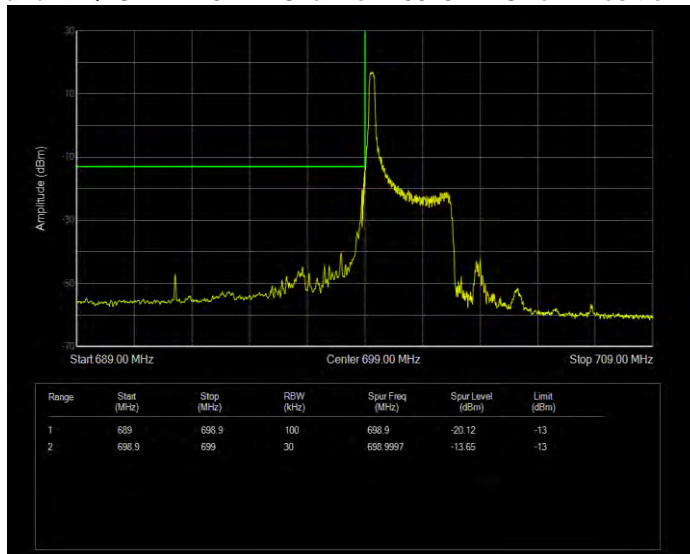

Band12 QPSK BW=3MHz Channel=23025 RB Size=1 Position=#0