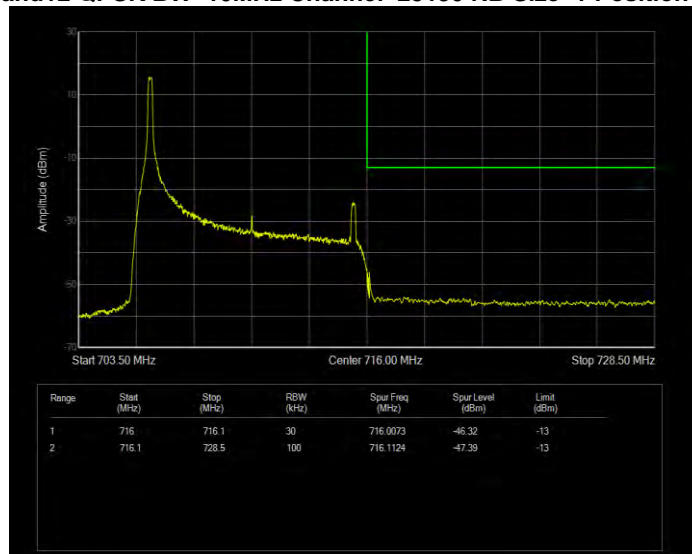

Band12 QPSK BW=1.4MHz Channel=23017 RB Size=1 Position=#0

Band12 QPSK BW=1.4MHz Channel=23017 RB Size=6 Position=#0

Band12 QPSK BW=1.4MHz Channel=23173 RB Size=1 Position=#0

Band12 QPSK BW=1.4MHz Channel=23173 RB Size=6 Position=#0

Band12 QPSK BW=10MHz Channel=23060 RB Size=1 Position=#0

Band12 QPSK BW=10MHz Channel=23060 RB Size=50 Position=#0

Band12 QPSK BW=10MHz Channel=23130 RB Size=1 Position=#0

Band12 QPSK BW=10MHz Channel=23130 RB Size=50 Position=#0