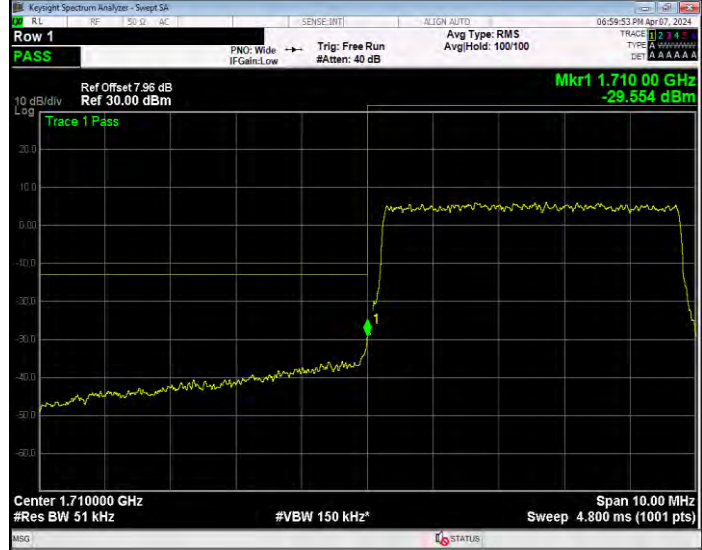

Band4 QPSK BW=5MHz Channel=19975 RB Size=25 Position=#0