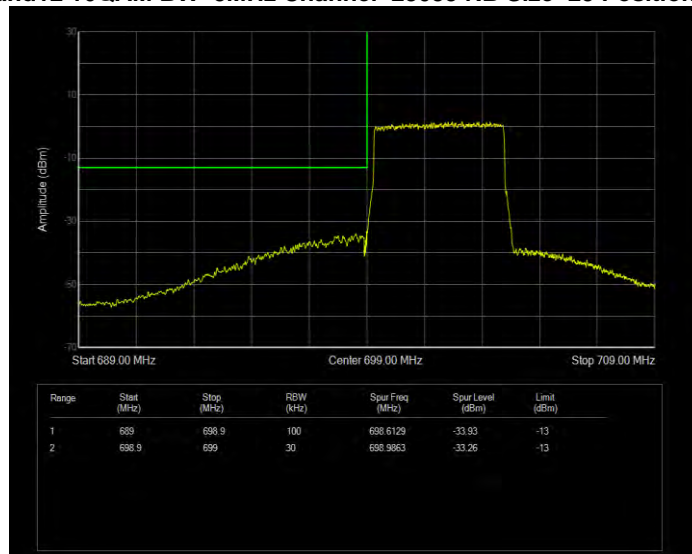

Band12 16QAM BW=5MHz Channel=23035 RB Size=25 Position=#0