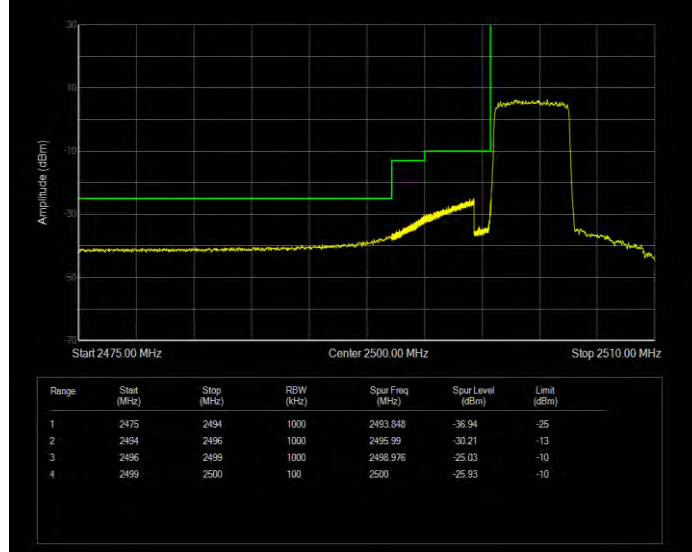

Band7 16QAM BW=5MHz Channel=20775 RB Size=25 Position=#0