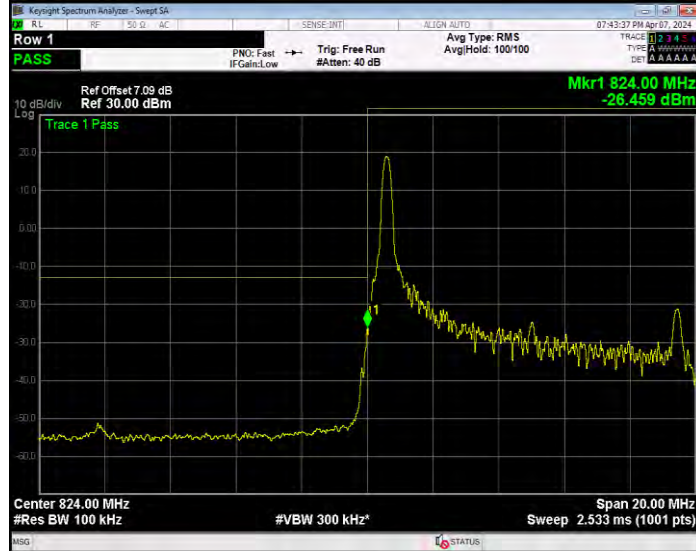

Band5 16QAM BW=10MHz Channel=20450 RB Size=1 Position=#0