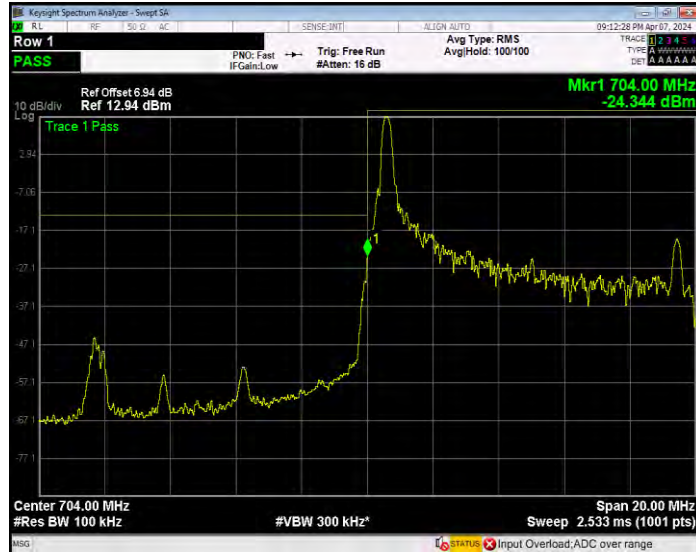

Band17 QPSK BW=10MHz Channel=23780 RB Size=1 Position=#0