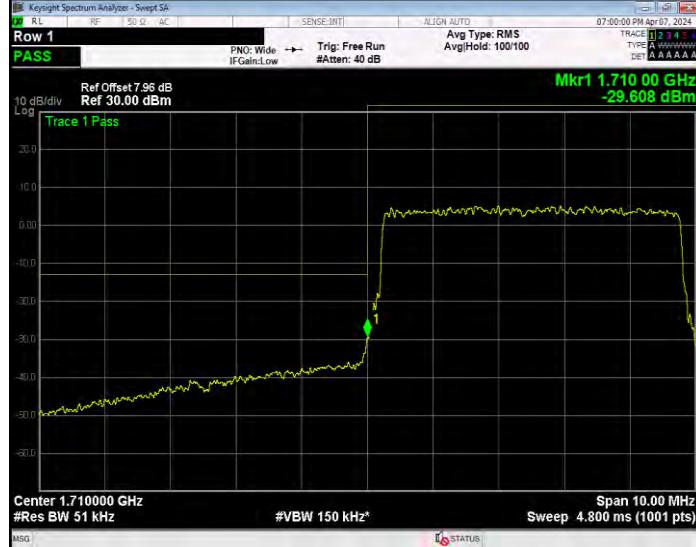

Band4 16QAM BW=3MHz Channel=19965 RB Size=1 Position=#0

Band4 16QAM BW=3MHz Channel=19965 RB Size=15 Position=#0

Band4 16QAM BW=3MHz Channel=20385 RB Size=1 Position=#0

Band4 16QAM BW=3MHz Channel=20385 RB Size=15 Position=#0

Band4 16QAM BW=5MHz Channel=19975 RB Size=1 Position=#0

Band4 16QAM BW=5MHz Channel=19975 RB Size=25 Position=#0

Band4 16QAM BW=5MHz Channel=20375 RB Size=1 Position=#0

Band4 16QAM BW=5MHz Channel=20375 RB Size=25 Position=#0