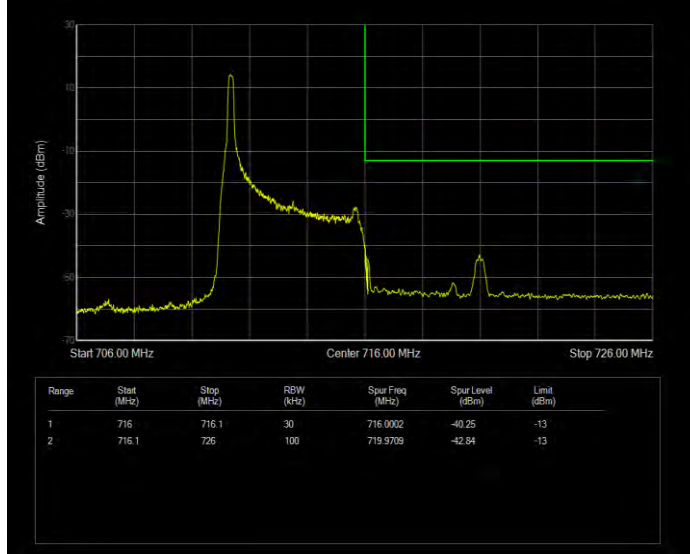

Band12 16QAM BW=5MHz Channel=23155 RB Size=1 Position=#0