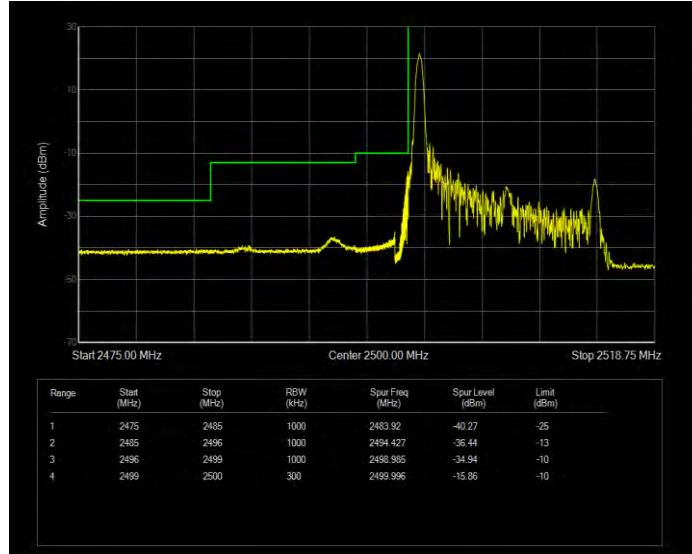

Band7 16QAM BW=15MHz Channel=20825 RB Size=1 Position=#0