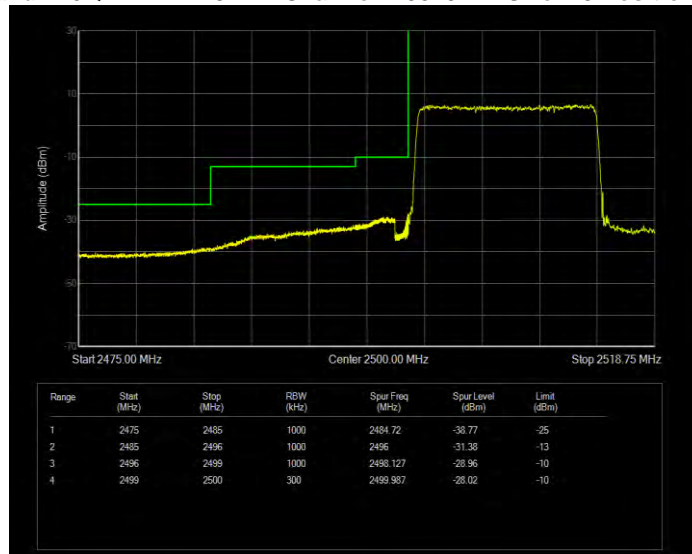

Band7 16QAM BW=15MHz Channel=20825 RB Size=75 Position=#0