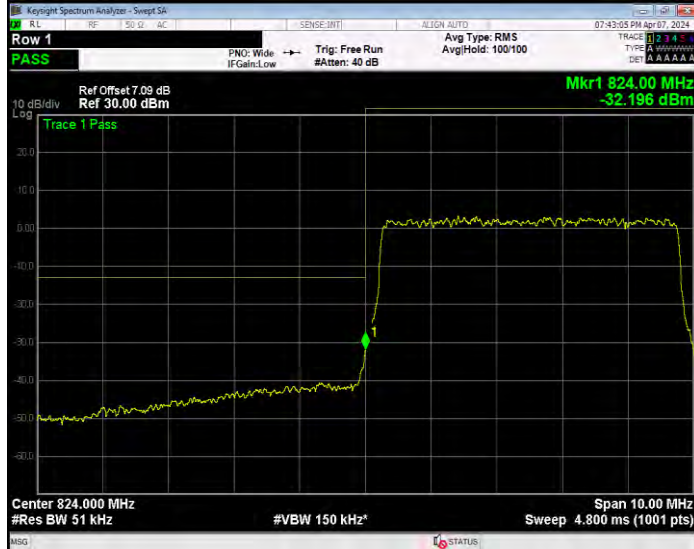

Band5 16QAM BW=5MHz Channel=20425 RB Size=25 Position=#0