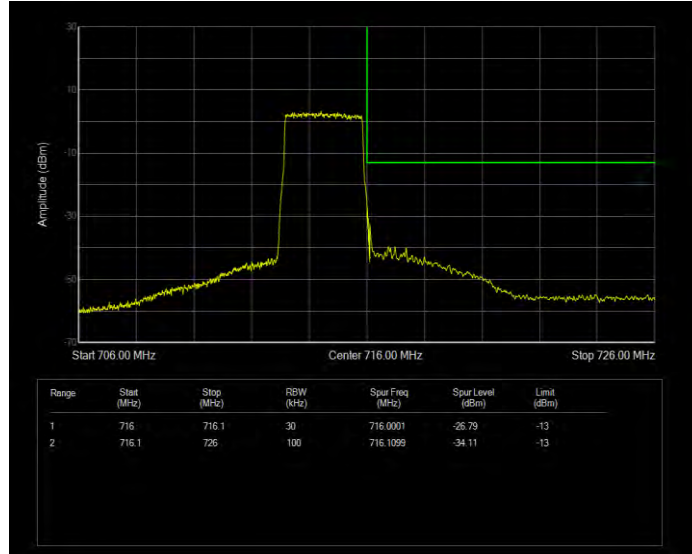

Band12 16QAM BW=3MHz Channel=23025 RB Size=1 Position=#0

Band12 16QAM BW=3MHz Channel=23025 RB Size=15 Position=#0

Band12 16QAM BW=3MHz Channel=23165 RB Size=1 Position=#0

Band12 16QAM BW=3MHz Channel=23165 RB Size=15 Position=#0