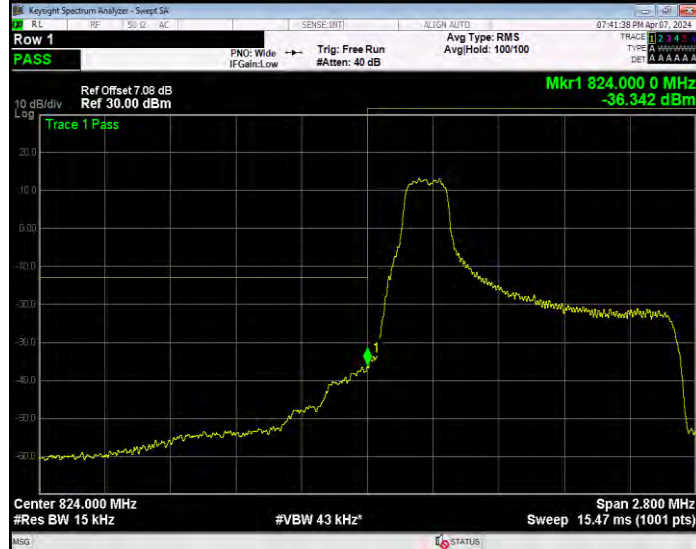

Band5 QPSK BW=1.4MHz Channel=20407 RB Size=1 Position=#0