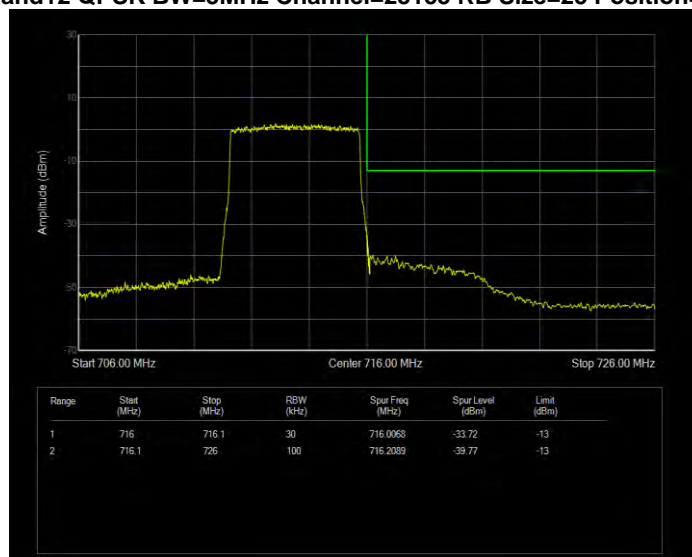

Band12 QPSK BW=5MHz Channel=23035 RB Size=1 Position=#0

Band12 QPSK BW=5MHz Channel=23035 RB Size=25 Position=#0

Band12 QPSK BW=5MHz Channel=23155 RB Size=1 Position=#0

Band12 QPSK BW=5MHz Channel=23155 RB Size=25 Position=#0

Band17 16QAM BW=10MHz Channel=23780 RB Size=1 Position=#0

Band17 16QAM BW=10MHz Channel=23780 RB Size=50 Position=#0

Band17 16QAM BW=10MHz Channel=23800 RB Size=1 Position=#0

Band17 16QAM BW=10MHz Channel=23800 RB Size=50 Position=#0