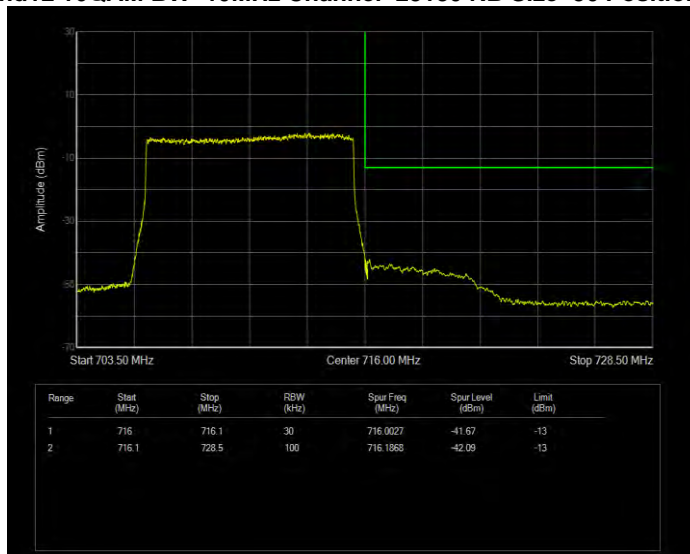

Band12 16QAM BW=10MHz Channel=23060 RB Size=1 Position=#0

Band12 16QAM BW=10MHz Channel=23060 RB Size=50 Position=#0

Band12 16QAM BW=10MHz Channel=23130 RB Size=1 Position=#0

Band12 16QAM BW=10MHz Channel=23130 RB Size=50 Position=#0

Band12 16QAM BW=3MHz Channel=23025 RB Size=1 Position=#0

Band12 16QAM BW=3MHz Channel=23025 RB Size=15 Position=#0

Band12 16QAM BW=3MHz Channel=23165 RB Size=1 Position=#0

Band12 16QAM BW=3MHz Channel=23165 RB Size=15 Position=#0