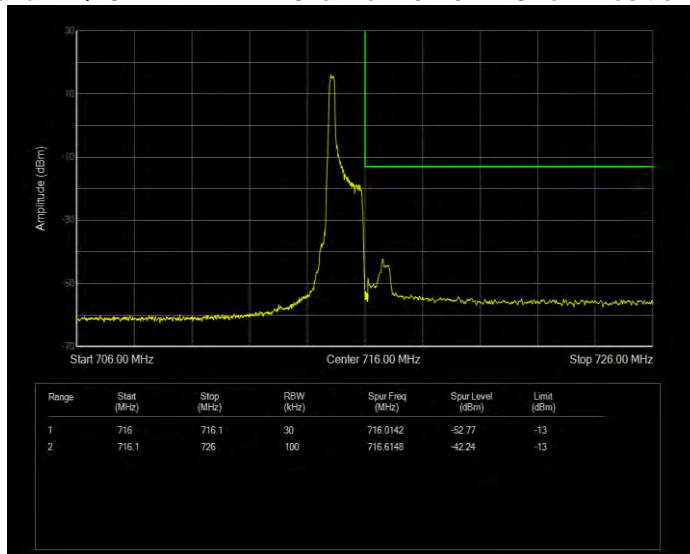

Band12 QPSK BW=1.4MHz Channel=23173 RB Size=1 Position=#0