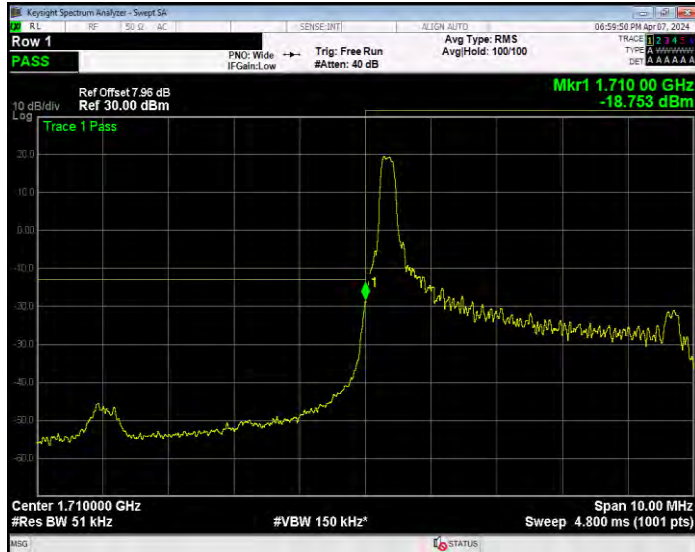

Band4 QPSK BW=5MHz Channel=19975 RB Size=1 Position=#0