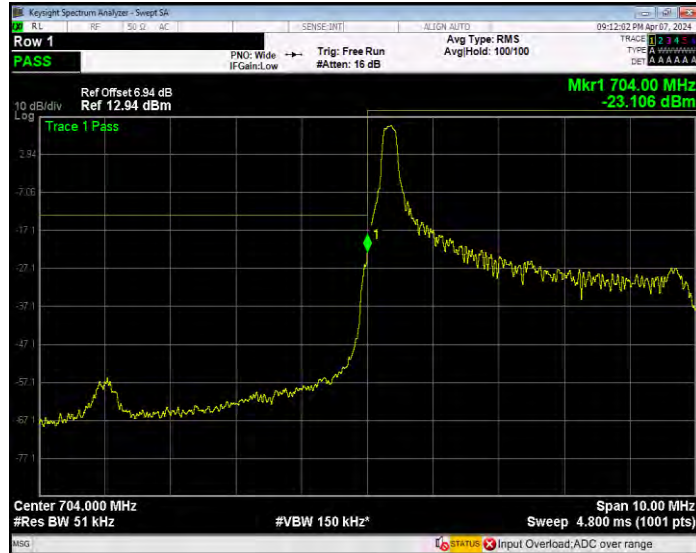

Band17 16QAM BW=5MHz Channel=23755 RB Size=1 Position=#0