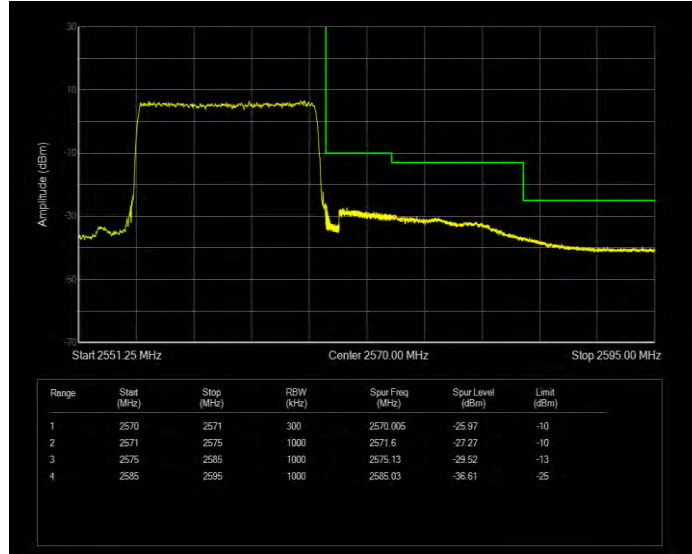

Band7 16QAM BW=15MHz Channel=20825 RB Size=1 Position=#0

Band7 16QAM BW=15MHz Channel=20825 RB Size=75 Position=#0

Band7 16QAM BW=15MHz Channel=21375 RB Size=1 Position=#0

Band7 16QAM BW=15MHz Channel=21375 RB Size=75 Position=#0

Band7 16QAM BW=20MHz Channel=20850 RB Size=1 Position=#0

Band7 16QAM BW=20MHz Channel=20850 RB Size=100 Position=#0

Band7 16QAM BW=20MHz Channel=21350 RB Size=1 Position=#0

Band7 16QAM BW=20MHz Channel=21350 RB Size=100 Position=#0