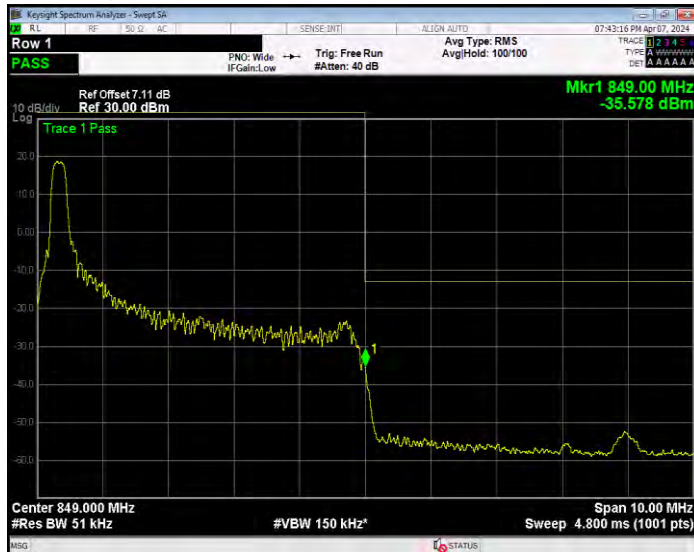

Band5 16QAM BW=5MHz Channel=20625 RB Size=1 Position=#0