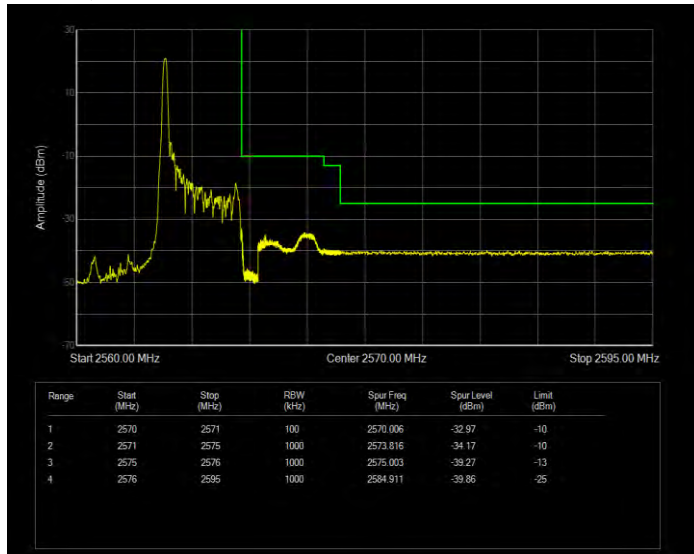

Band7 QPSK BW=5MHz Channel=21425 RB Size=1 Position=#0