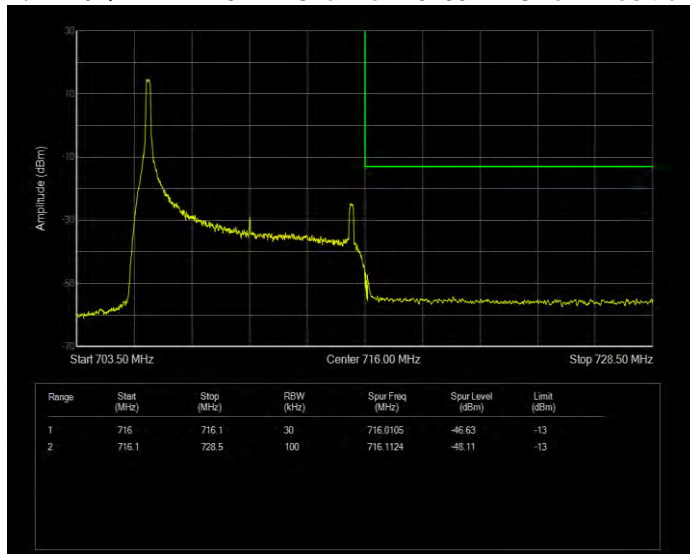

Band12 16QAM BW=10MHz Channel=23130 RB Size=1 Position=#0