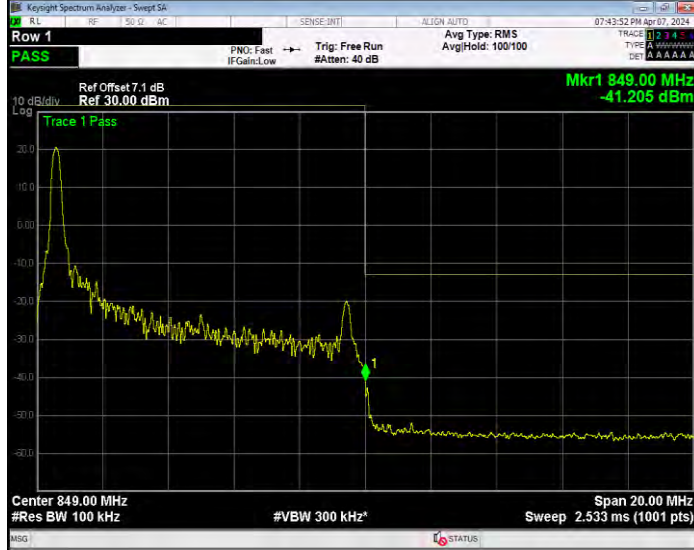

Band5 16QAM BW=1.4MHz Channel=20407 RB Size=1 Position=#0

Band5 16QAM BW=1.4MHz Channel=20407 RB Size=6 Position=#0

Band5 16QAM BW=1.4MHz Channel=20643 RB Size=1 Position=#0

Band5 16QAM BW=1.4MHz Channel=20643 RB Size=6 Position=#0

Band5 16QAM BW=10MHz Channel=20450 RB Size=1 Position=#0

Band5 16QAM BW=10MHz Channel=20450 RB Size=50 Position=#0

Band5 16QAM BW=10MHz Channel=20600 RB Size=1 Position=#0

Band5 16QAM BW=10MHz Channel=20600 RB Size=50 Position=#0