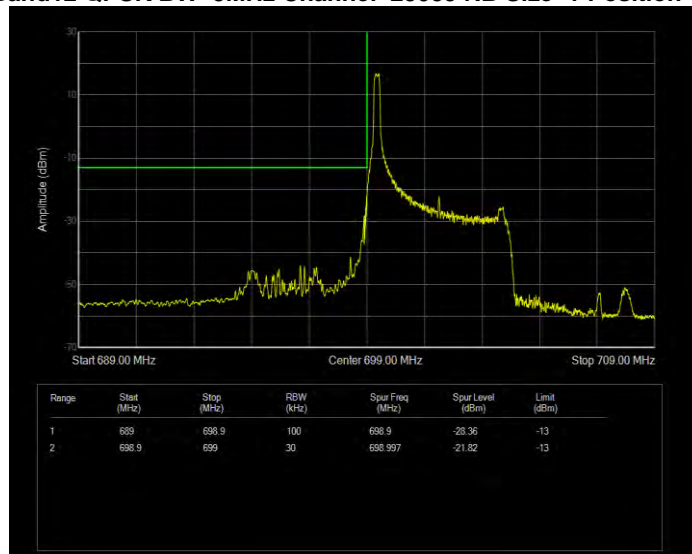

Band12 QPSK BW=5MHz Channel=23035 RB Size=1 Position=#0