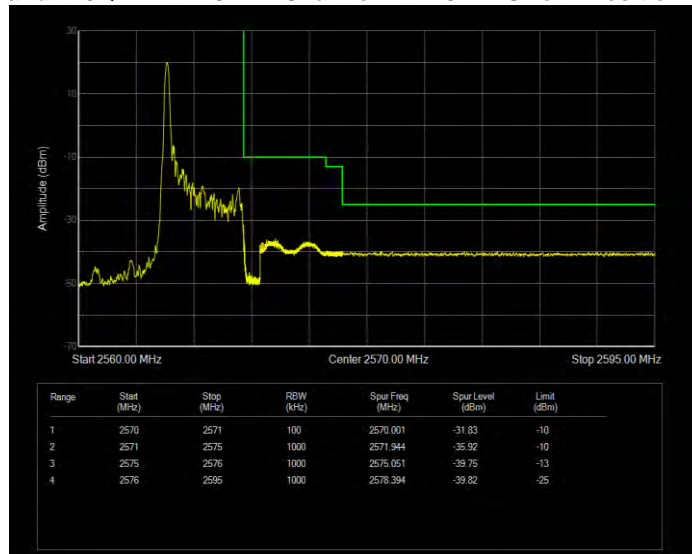

Band7 16QAM BW=5MHz Channel=21425 RB Size=1 Position=#0