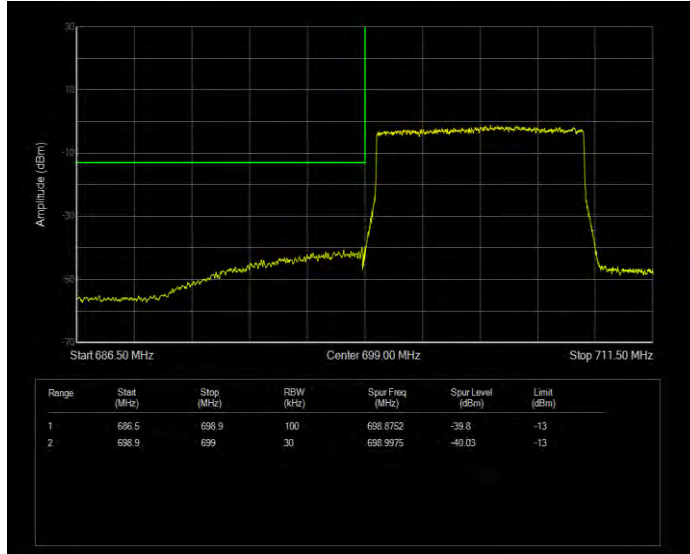

Band12 16QAM BW=10MHz Channel=23060 RB Size=50 Position=#0