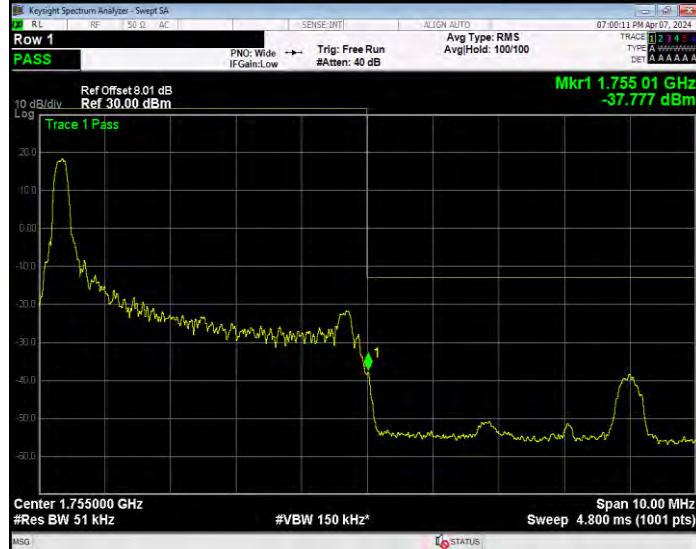

Band4 16QAM BW=5MHz Channel=20375 RB Size=1 Position=#0