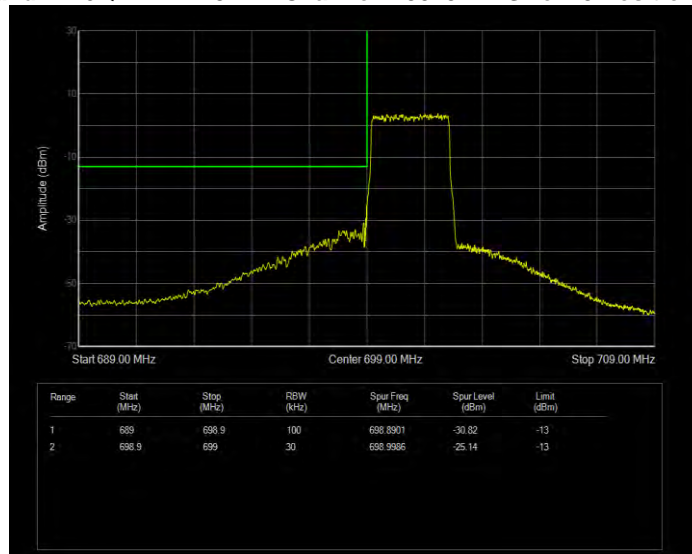

Band12 16QAM BW=3MHz Channel=23025 RB Size=15 Position=#0