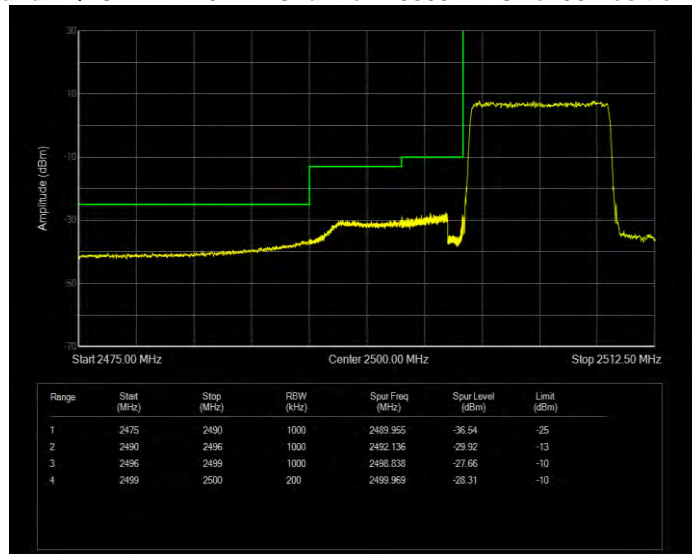

Band7 16QAM BW=5MHz Channel=20775 RB Size=1 Position=#0

Band7 16QAM BW=5MHz Channel=20775 RB Size=25 Position=#0

Band7 16QAM BW=5MHz Channel=21425 RB Size=1 Position=#0

Band7 16QAM BW=5MHz Channel=21425 RB Size=25 Position=#0

Band7 QPSK BW=10MHz Channel=20800 RB Size=1 Position=#0

Band7 QPSK BW=10MHz Channel=20800 RB Size=50 Position=#0

Band7 QPSK BW=10MHz Channel=21400 RB Size=1 Position=#0

Band7 QPSK BW=10MHz Channel=21400 RB Size=50 Position=#0