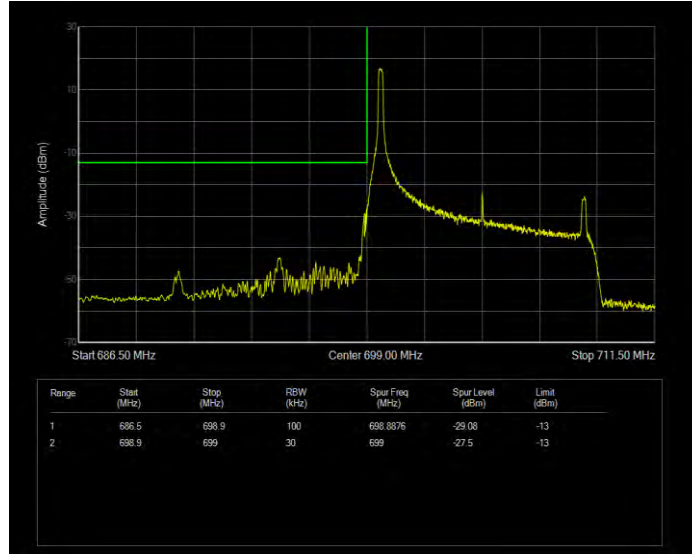

Band12 QPSK BW=10MHz Channel=23060 RB Size=1 Position=#0