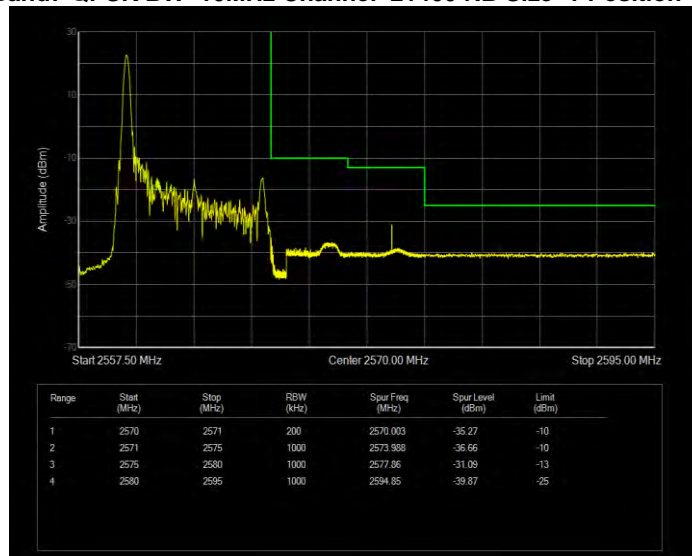

Band7 16QAM BW=5MHz Channel=20775 RB Size=1 Position=#0

Band7 16QAM BW=5MHz Channel=20775 RB Size=25 Position=#0

Band7 16QAM BW=5MHz Channel=21425 RB Size=1 Position=#0

Band7 16QAM BW=5MHz Channel=21425 RB Size=25 Position=#0

Band7 QPSK BW=10MHz Channel=20800 RB Size=1 Position=#0

Band7 QPSK BW=10MHz Channel=20800 RB Size=50 Position=#0

Band7 QPSK BW=10MHz Channel=21400 RB Size=1 Position=#0

Band7 QPSK BW=10MHz Channel=21400 RB Size=50 Position=#0