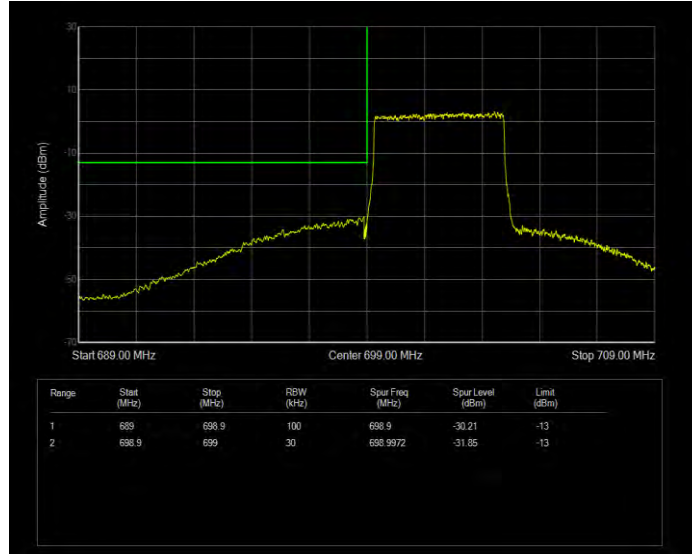

Band12 QPSK BW=5MHz Channel=23035 RB Size=25 Position=#0