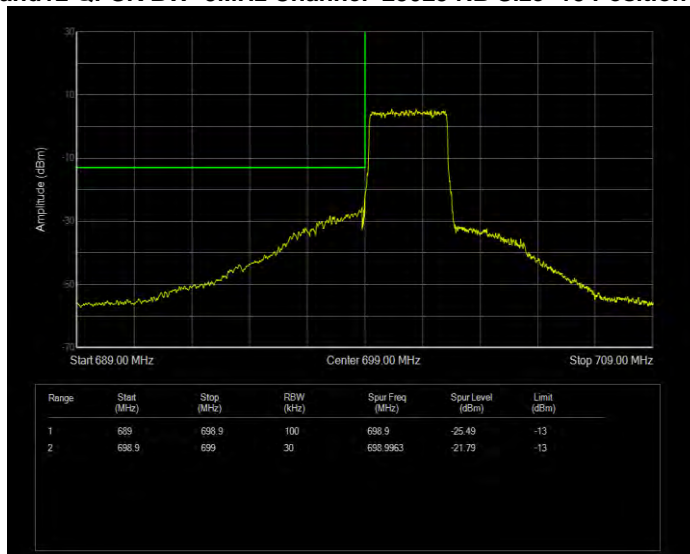

Band12 QPSK BW=3MHz Channel=23025 RB Size=15 Position=#0