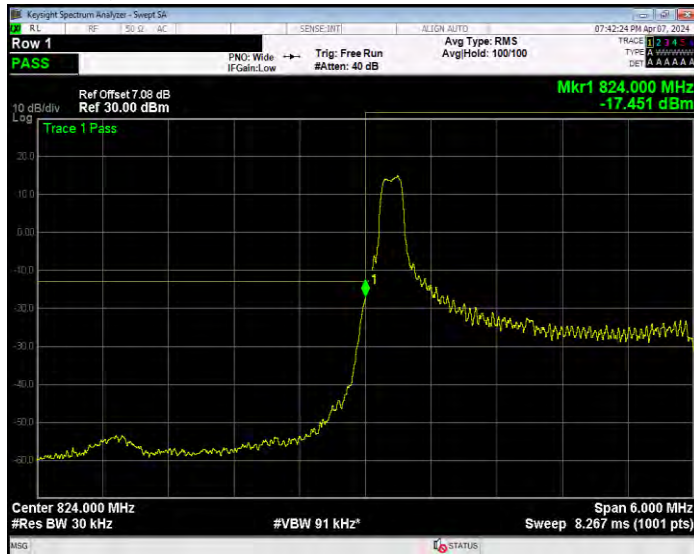

Band5 16QAM BW=3MHz Channel=20415 RB Size=1 Position=#0