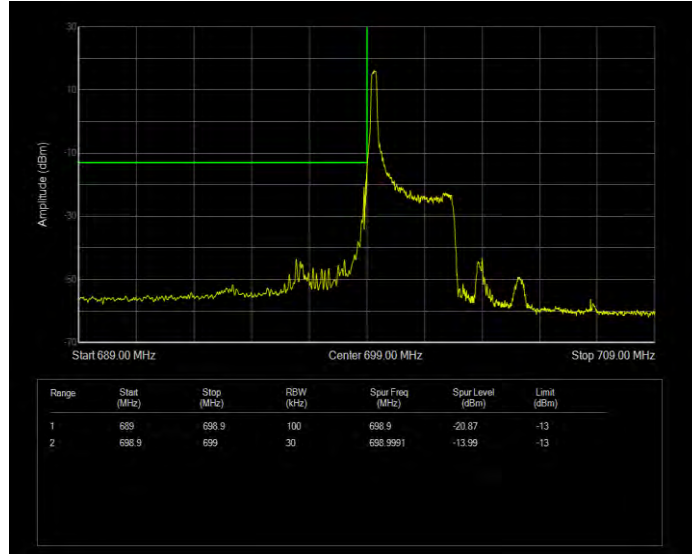

Band12 16QAM BW=3MHz Channel=23025 RB Size=1 Position=#0