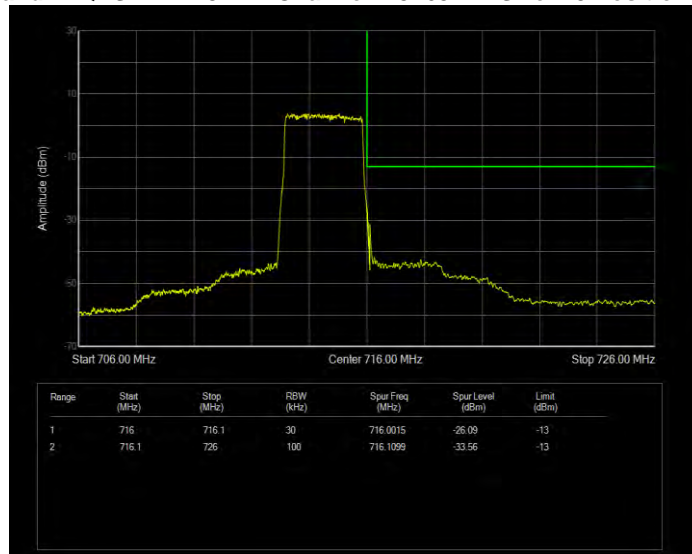

Band12 QPSK BW=3MHz Channel=23025 RB Size=1 Position=#0

Band12 QPSK BW=3MHz Channel=23025 RB Size=15 Position=#0

Band12 QPSK BW=3MHz Channel=23165 RB Size=1 Position=#0

Band12 QPSK BW=3MHz Channel=23165 RB Size=15 Position=#0

Band12 QPSK BW=5MHz Channel=23035 RB Size=1 Position=#0

Band12 QPSK BW=5MHz Channel=23035 RB Size=25 Position=#0

Band12 QPSK BW=5MHz Channel=23155 RB Size=1 Position=#0

Band12 QPSK BW=5MHz Channel=23155 RB Size=25 Position=#0