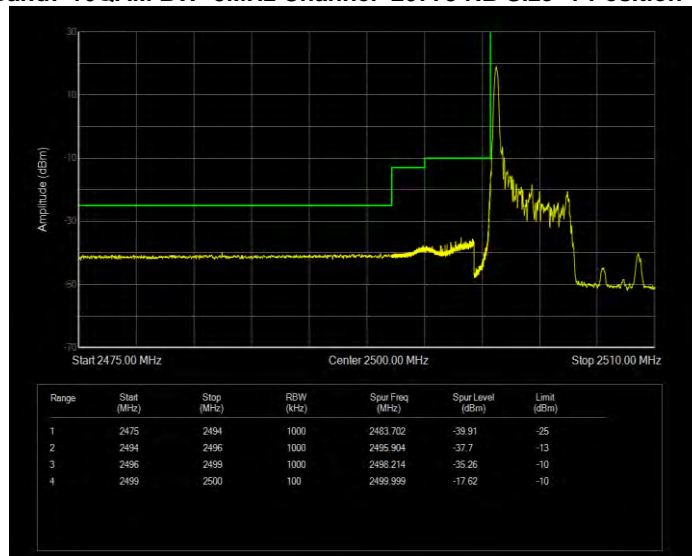

Band7 16QAM BW=5MHz Channel=20775 RB Size=1 Position=#0