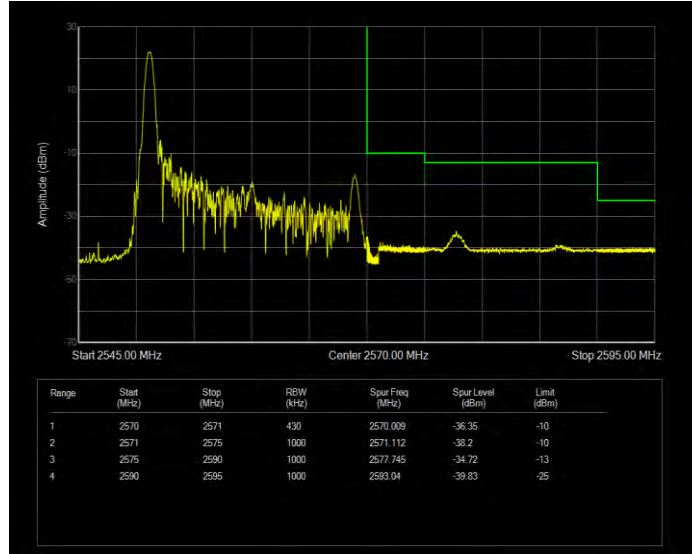

Band7 16QAM BW=15MHz Channel=20825 RB Size=1 Position=#0

Band7 16QAM BW=15MHz Channel=20825 RB Size=75 Position=#0

Band7 16QAM BW=15MHz Channel=21375 RB Size=1 Position=#0

Band7 16QAM BW=15MHz Channel=21375 RB Size=75 Position=#0

Band7 16QAM BW=20MHz Channel=20850 RB Size=1 Position=#0

Band7 16QAM BW=20MHz Channel=20850 RB Size=100 Position=#0

Band7 16QAM BW=20MHz Channel=21350 RB Size=1 Position=#0

Band7 16QAM BW=20MHz Channel=21350 RB Size=100 Position=#0