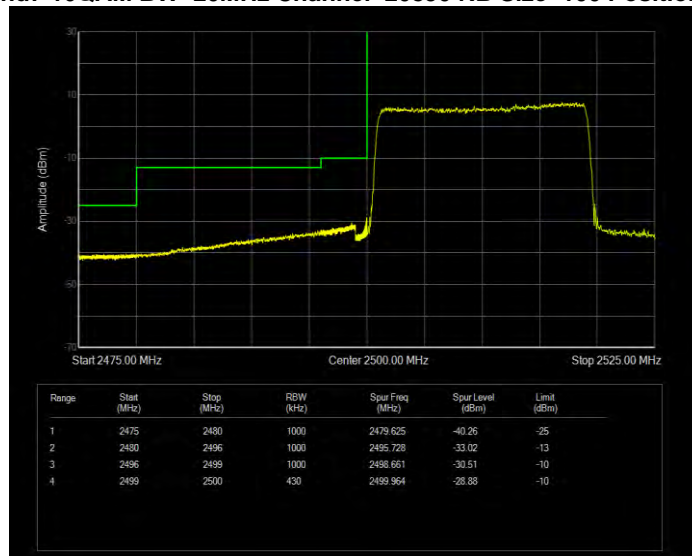

Band7 16QAM BW=15MHz Channel=20825 RB Size=1 Position=#0

Band7 16QAM BW=15MHz Channel=20825 RB Size=75 Position=#0

Band7 16QAM BW=15MHz Channel=21375 RB Size=1 Position=#0

Band7 16QAM BW=15MHz Channel=21375 RB Size=75 Position=#0

Band7 16QAM BW=20MHz Channel=20850 RB Size=1 Position=#0

Band7 16QAM BW=20MHz Channel=20850 RB Size=100 Position=#0

Band7 16QAM BW=20MHz Channel=21350 RB Size=1 Position=#0

Band7 16QAM BW=20MHz Channel=21350 RB Size=100 Position=#0