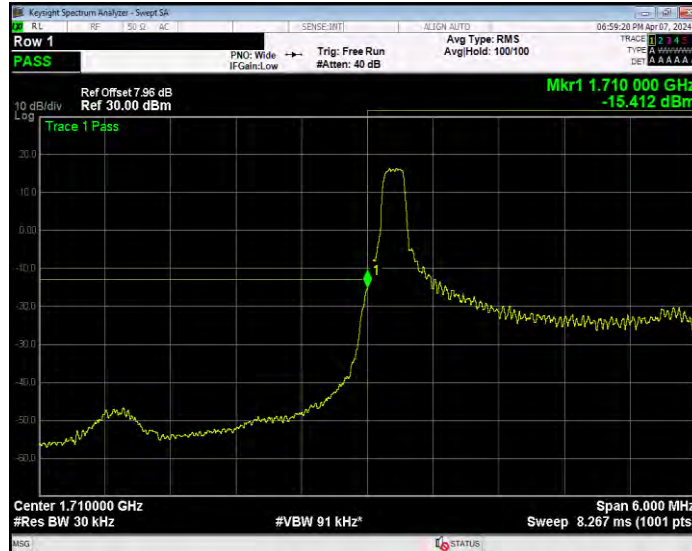

Band4 16QAM BW=3MHz Channel=19965 RB Size=1 Position=#0