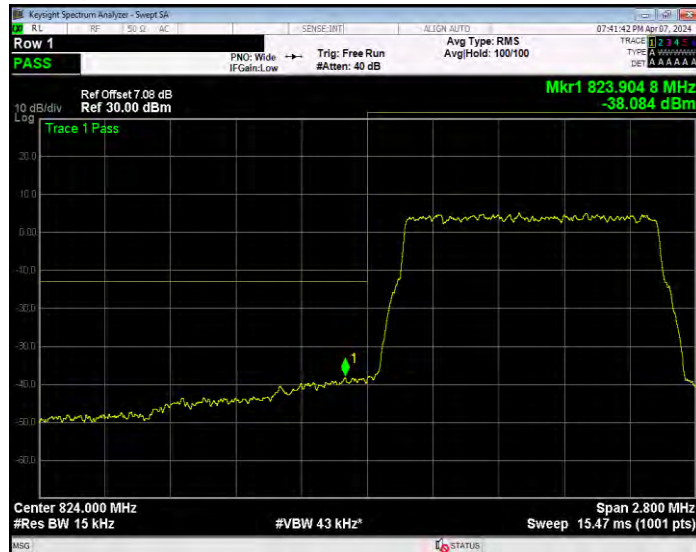

Band5 16QAM BW=5MHz Channel=20425 RB Size=1 Position=#0

Band5 16QAM BW=5MHz Channel=20425 RB Size=25 Position=#0

Band5 16QAM BW=5MHz Channel=20625 RB Size=1 Position=#0

Band5 16QAM BW=5MHz Channel=20625 RB Size=25 Position=#0

Band5 QPSK BW=1.4MHz Channel=20407 RB Size=1 Position=#0

Band5 QPSK BW=1.4MHz Channel=20407 RB Size=6 Position=#0

Band5 QPSK BW=1.4MHz Channel=20643 RB Size=1 Position=#0

Band5 QPSK BW=1.4MHz Channel=20643 RB Size=6 Position=#0