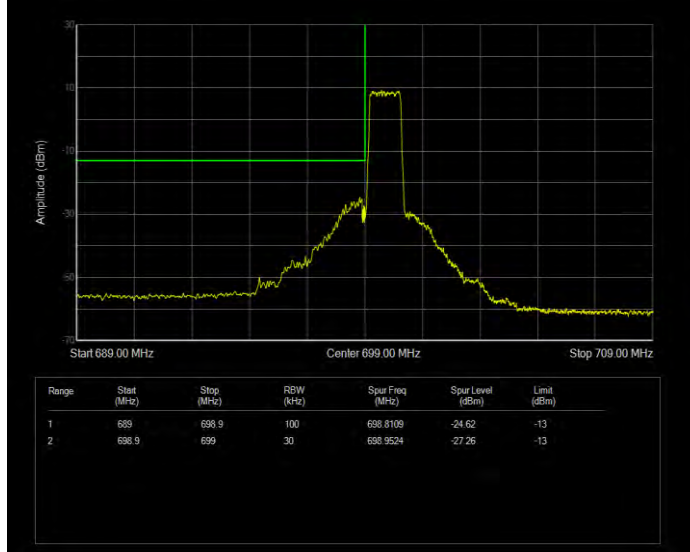

Band12 16QAM BW=5MHz Channel=23035 RB Size=1 Position=#0

Band12 16QAM BW=5MHz Channel=23035 RB Size=25 Position=#0

Band12 16QAM BW=5MHz Channel=23155 RB Size=1 Position=#0

Band12 16QAM BW=5MHz Channel=23155 RB Size=25 Position=#0

Band12 QPSK BW=1.4MHz Channel=23017 RB Size=1 Position=#0

Band12 QPSK BW=1.4MHz Channel=23017 RB Size=6 Position=#0

Band12 QPSK BW=1.4MHz Channel=23173 RB Size=1 Position=#0

Band12 QPSK BW=1.4MHz Channel=23173 RB Size=6 Position=#0