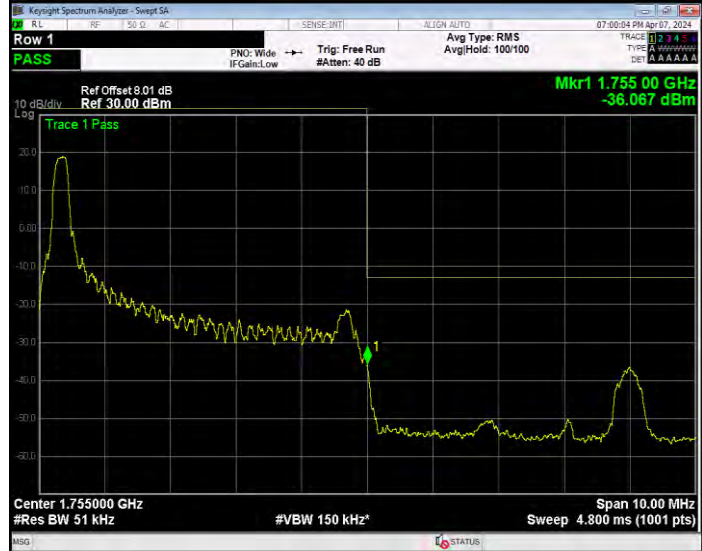

Band4 QPSK BW=5MHz Channel=20375 RB Size=1 Position=#0