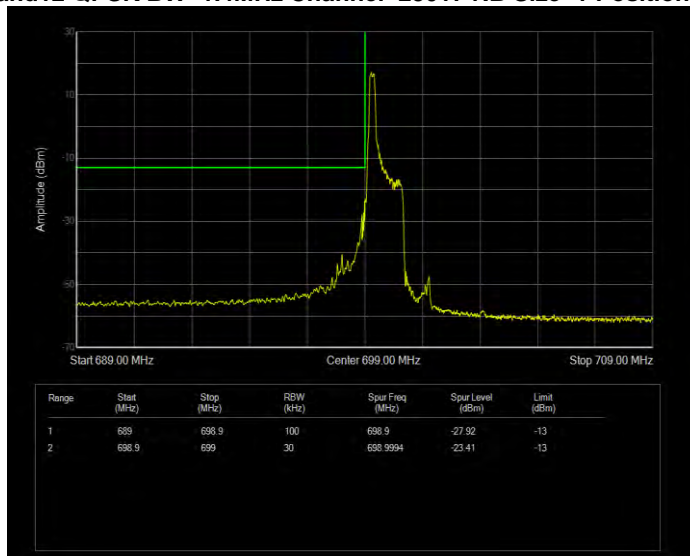

Band12 QPSK BW=1.4MHz Channel=23017 RB Size=1 Position=#0