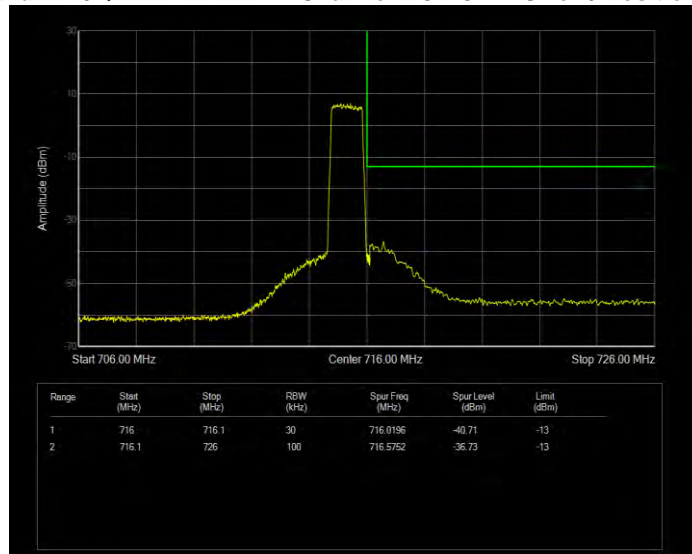

Band12 16QAM BW=1.4MHz Channel=23017 RB Size=1 Position=#0

Band12 16QAM BW=1.4MHz Channel=23017 RB Size=6 Position=#0

Band12 16QAM BW=1.4MHz Channel=23173 RB Size=1 Position=#0

Band12 16QAM BW=1.4MHz Channel=23173 RB Size=6 Position=#0