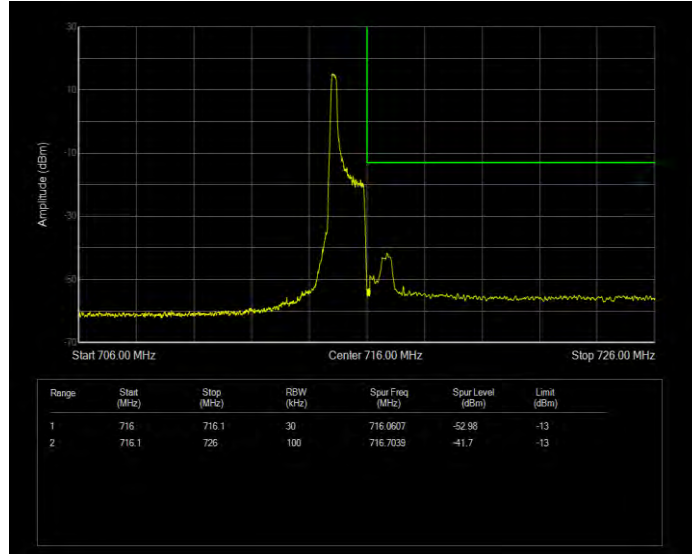

Band12 16QAM BW=1.4MHz Channel=23173 RB Size=1 Position=#0