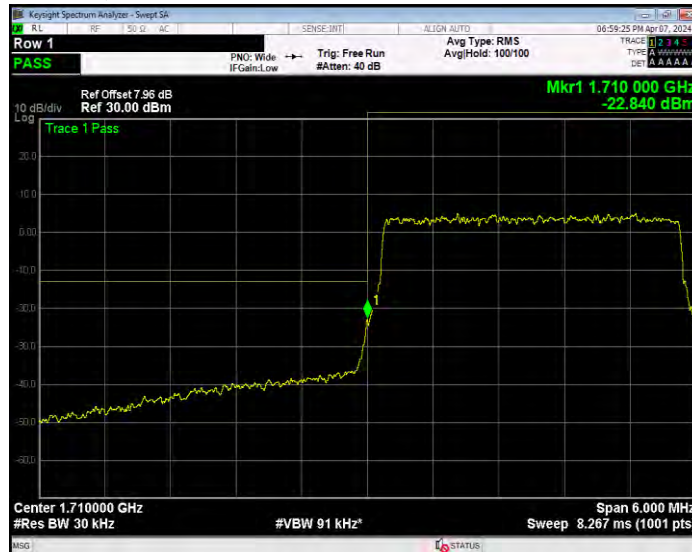

Band4 16QAM BW=20MHz Channel=20050 RB Size=1 Position=#0

Band4 16QAM BW=20MHz Channel=20050 RB Size=100 Position=#0

Band4 16QAM BW=20MHz Channel=20300 RB Size=1 Position=#0

Band4 16QAM BW=20MHz Channel=20300 RB Size=100 Position=#0

Band4 16QAM BW=3MHz Channel=19965 RB Size=1 Position=#0

Band4 16QAM BW=3MHz Channel=19965 RB Size=15 Position=#0

Band4 16QAM BW=3MHz Channel=20385 RB Size=1 Position=#0

Band4 16QAM BW=3MHz Channel=20385 RB Size=15 Position=#0