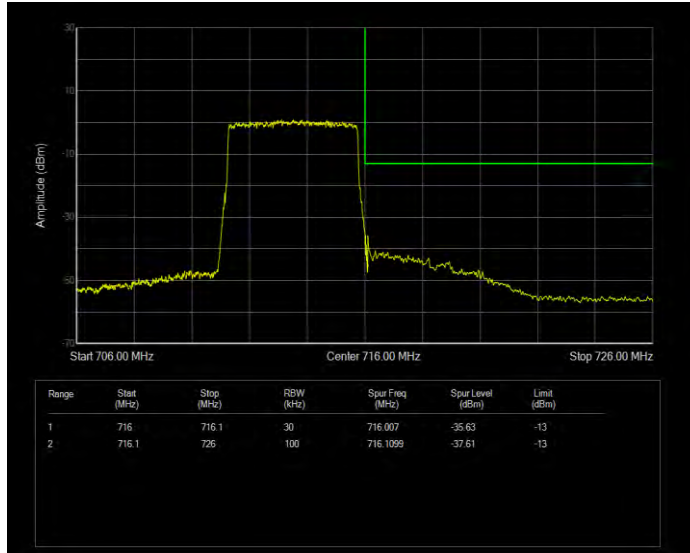

Band12 16QAM BW=5MHz Channel=23035 RB Size=1 Position=#0

Band12 16QAM BW=5MHz Channel=23035 RB Size=25 Position=#0

Band12 16QAM BW=5MHz Channel=23155 RB Size=1 Position=#0

Band12 16QAM BW=5MHz Channel=23155 RB Size=25 Position=#0