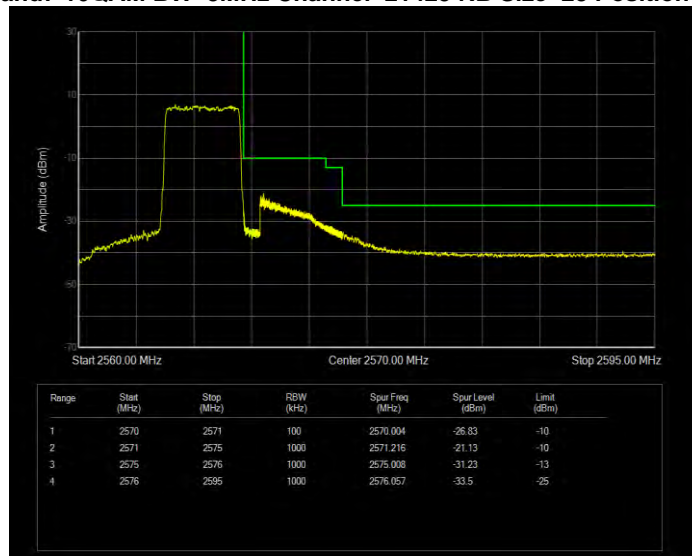

Band7 16QAM BW=5MHz Channel=20775 RB Size=1 Position=#0

Band7 16QAM BW=5MHz Channel=20775 RB Size=25 Position=#0

Band7 16QAM BW=5MHz Channel=21425 RB Size=1 Position=#0

Band7 16QAM BW=5MHz Channel=21425 RB Size=25 Position=#0

Band7 QPSK BW=10MHz Channel=20800 RB Size=1 Position=#0

Band7 QPSK BW=10MHz Channel=20800 RB Size=50 Position=#0

Band7 QPSK BW=10MHz Channel=21400 RB Size=1 Position=#0

Band7 QPSK BW=10MHz Channel=21400 RB Size=50 Position=#0