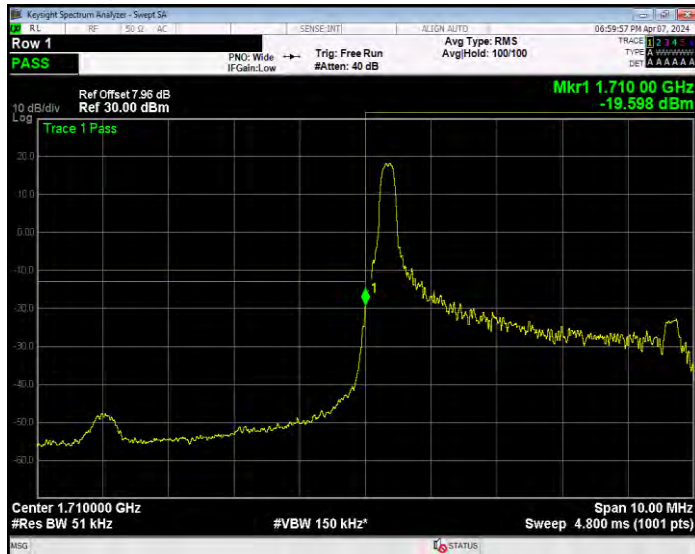

Band4 16QAM BW=5MHz Channel=19975 RB Size=1 Position=#0