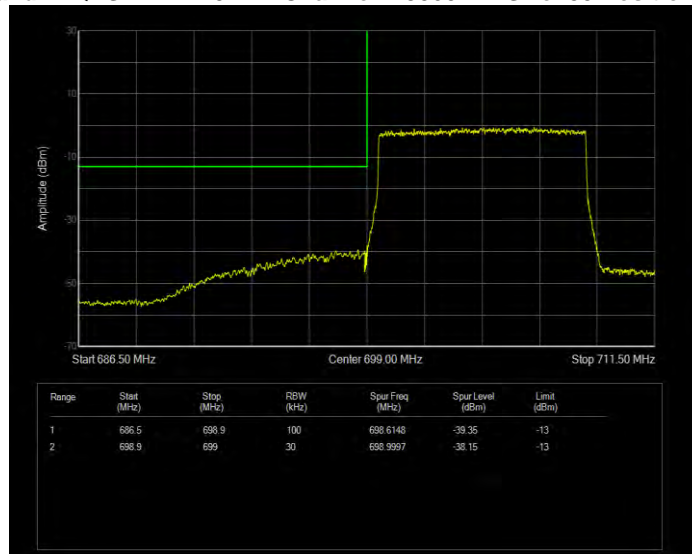

Band12 QPSK BW=10MHz Channel=23060 RB Size=50 Position=#0