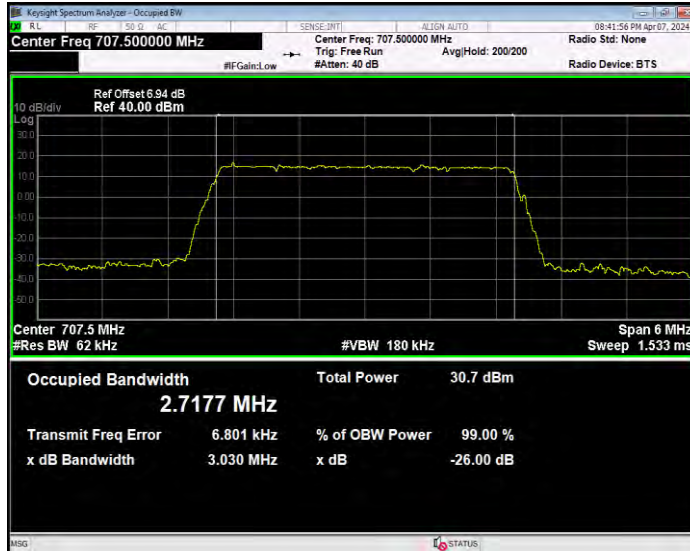

Band12 QPSK BW=3MHz Channel=23095 RB Size=15 Position=#0