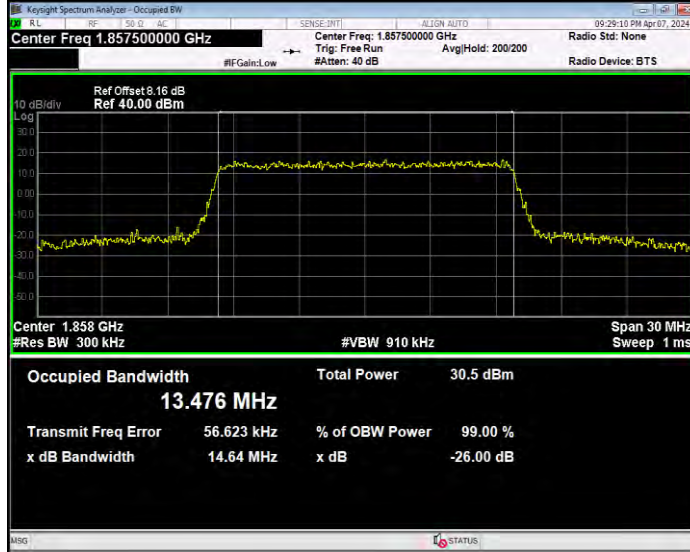

Band25 16QAM BW=15MHz Channel=26115 RB Size=75 Position=#0