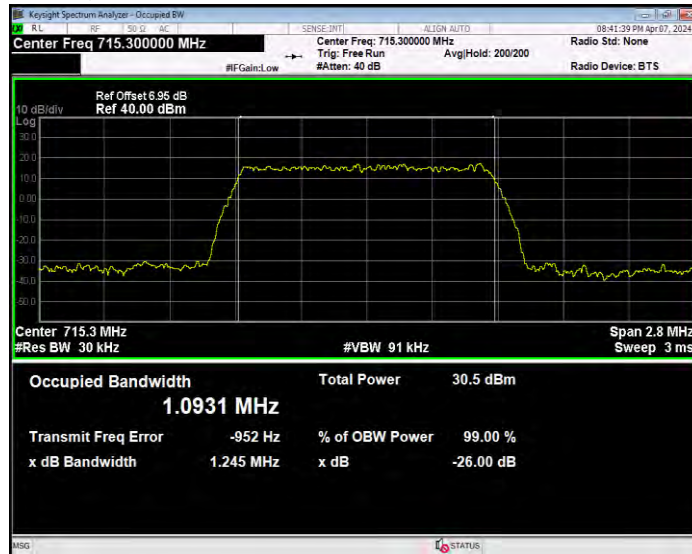

Band12 QPSK BW=1.4MHz Channel=23173 RB Size=6 Position=#0