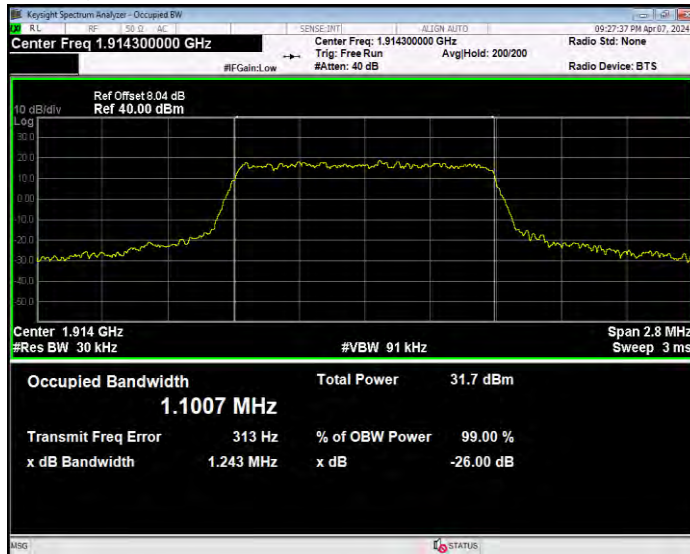

Band25 QPSK BW=1.4MHz Channel=26683 RB Size=6 Position=#0