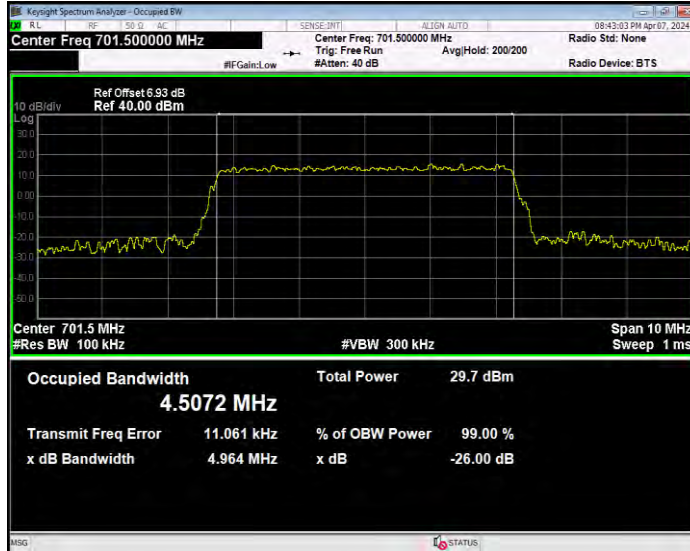

Band12 16QAM BW=3MHz Channel=23025 RB Size=15 Position=#0

Band12 16QAM BW=3MHz Channel=23095 RB Size=15 Position=#0

Band12 16QAM BW=3MHz Channel=23165 RB Size=15 Position=#0

Band12 16QAM BW=5MHz Channel=23035 RB Size=25 Position=#0