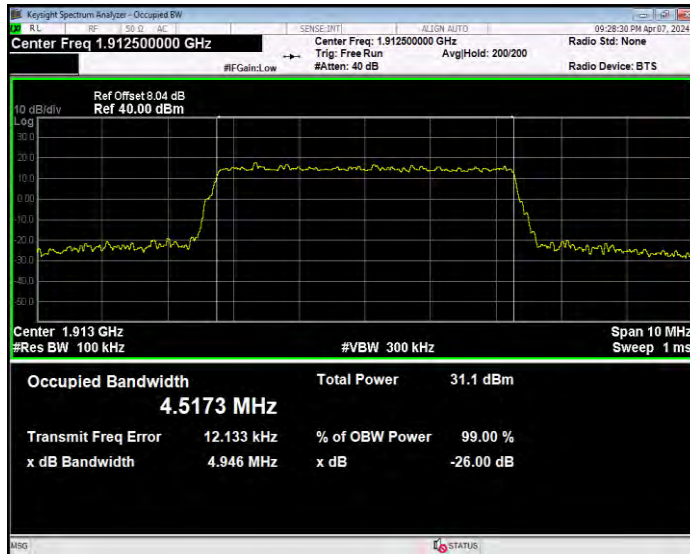

Band25 QPSK BW=5MHz Channel=26665 RB Size=25 Position=#0