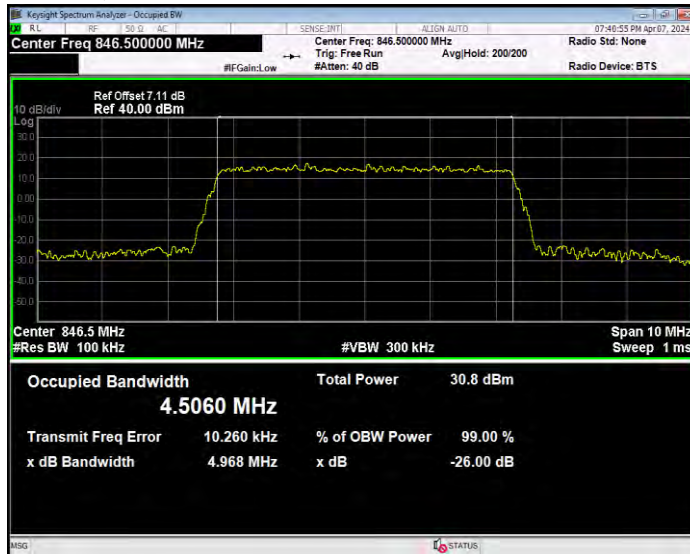

Band5 16QAM BW=5MHz Channel=20625 RB Size=25 Position=#0