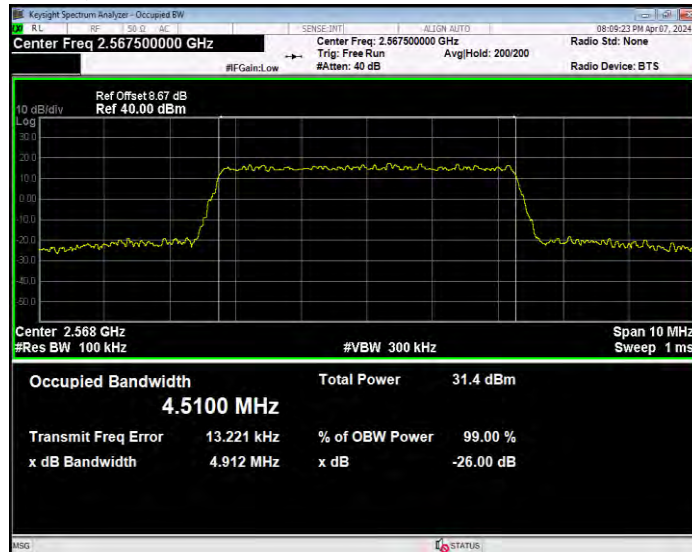

Band7 QPSK BW=5MHz Channel=21425 RB Size=25 Position=#0