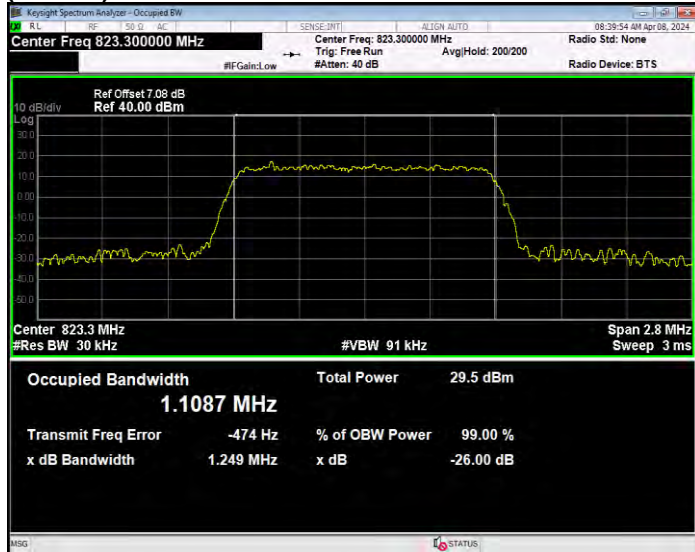

Band26(814-824) 16QAM BW=1.4MHz Channel=26783 RB Size=6 Position=#0