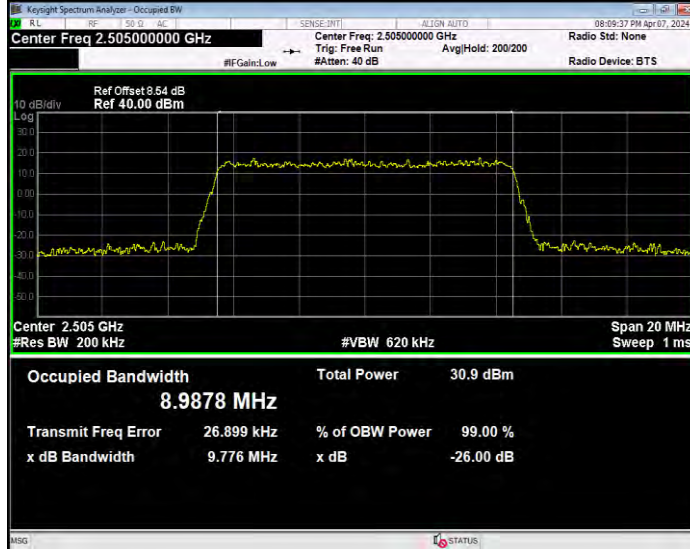

Band7 QPSK BW=10MHz Channel=20800 RB Size=50 Position=#0