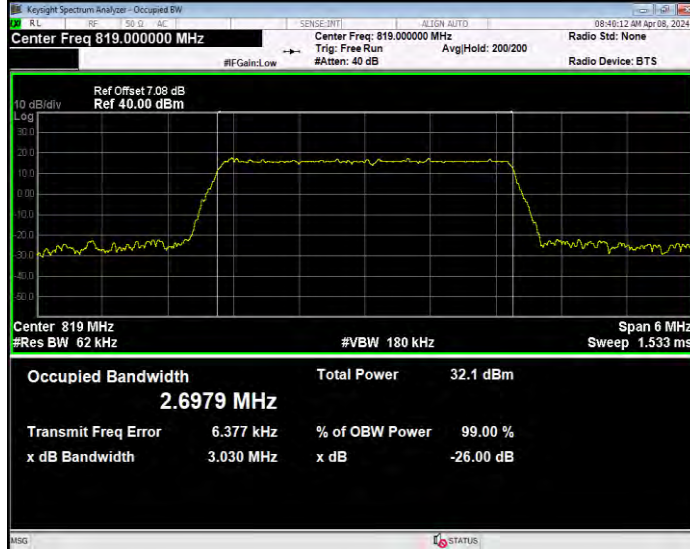

Band26(814-824) QPSK BW=3MHz Channel=26740 RB Size=15 Position=#0