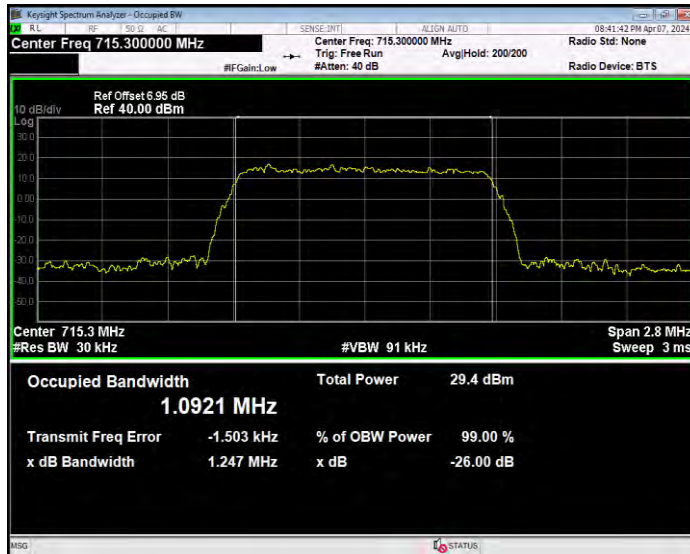

Band12 16QAM BW=1.4MHz Channel=23173 RB Size=6 Position=#0