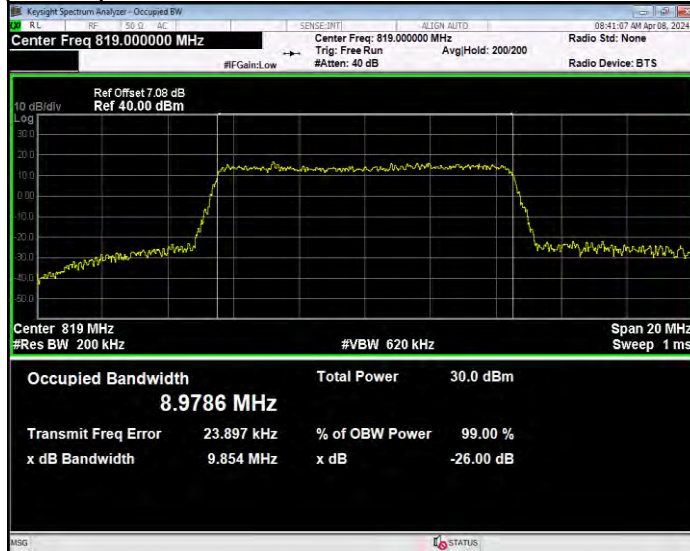

Band26(814-824) 16QAM BW=10MHz Channel=26740 RB Size=50 Position=#0