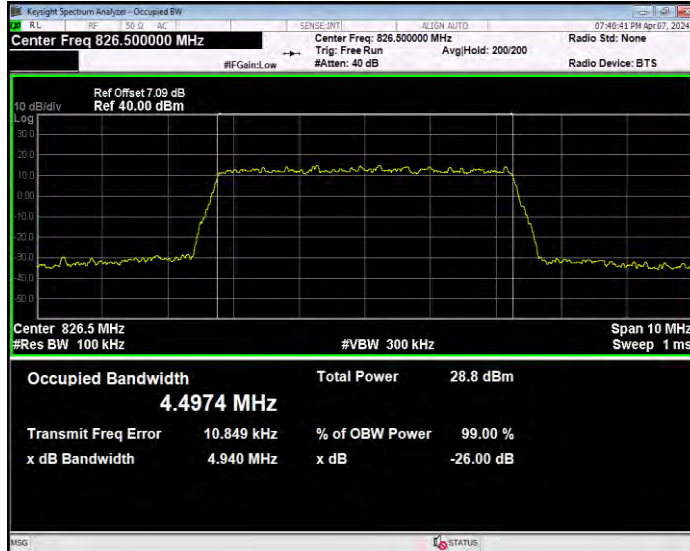

Band5 16QAM BW=3MHz Channel=20415 RB Size=15 Position=#0

Band5 16QAM BW=3MHz Channel=20525 RB Size=15 Position=#0

Band5 16QAM BW=3MHz Channel=20635 RB Size=15 Position=#0

Band5 16QAM BW=5MHz Channel=20425 RB Size=25 Position=#0