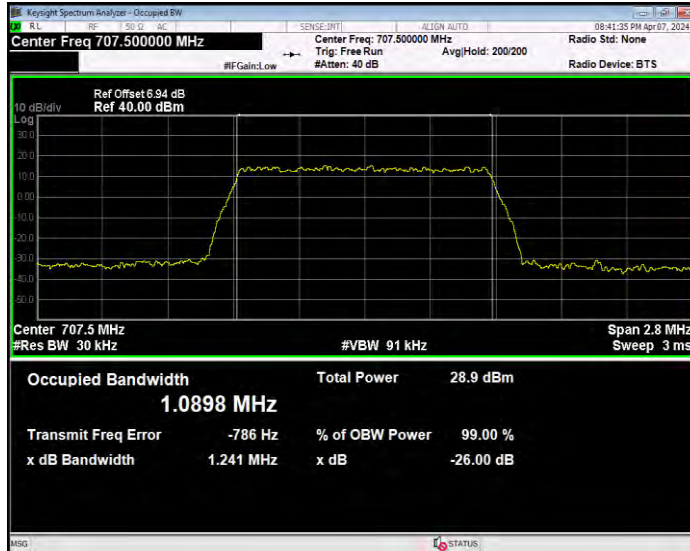

Band7 QPSK BW=5MHz Channel=21100 RB Size=25 Position=#0

Band7 QPSK BW=5MHz Channel=21425 RB Size=25 Position=#0

Band12 16QAM BW=1.4MHz Channel=23017 RB Size=6 Position=#0

Band12 16QAM BW=1.4MHz Channel=23095 RB Size=6 Position=#0