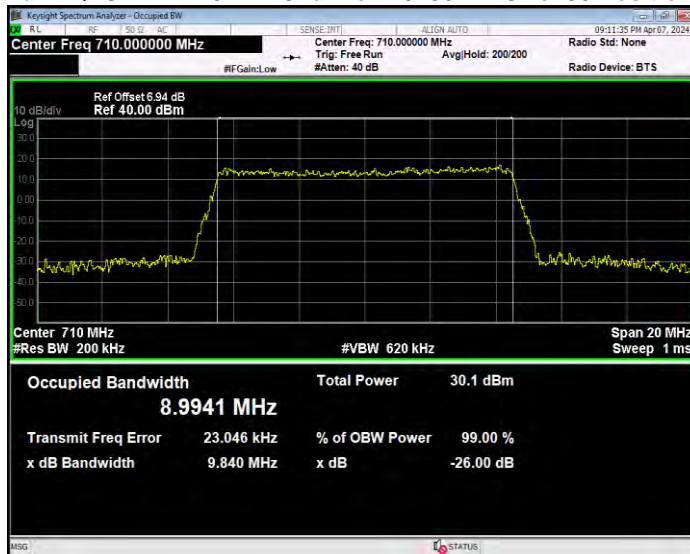

Band17 QPSK BW=10MHz Channel=23790 RB Size=50 Position=#0