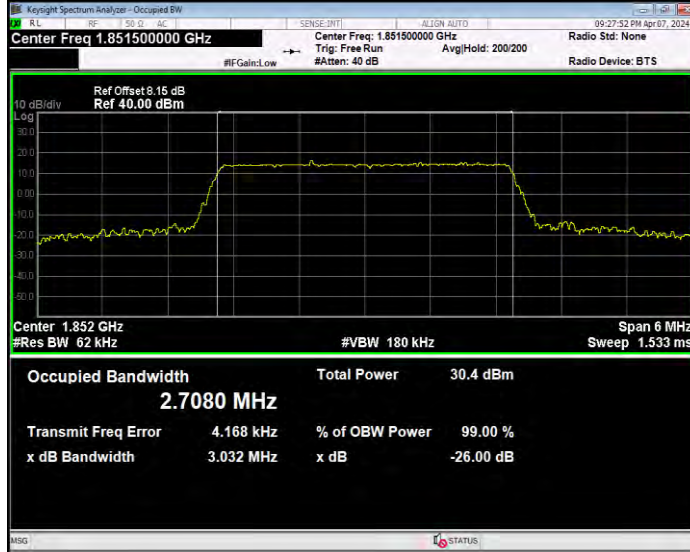

Band25 16QAM BW=3MHz Channel=26055 RB Size=15 Position=#0