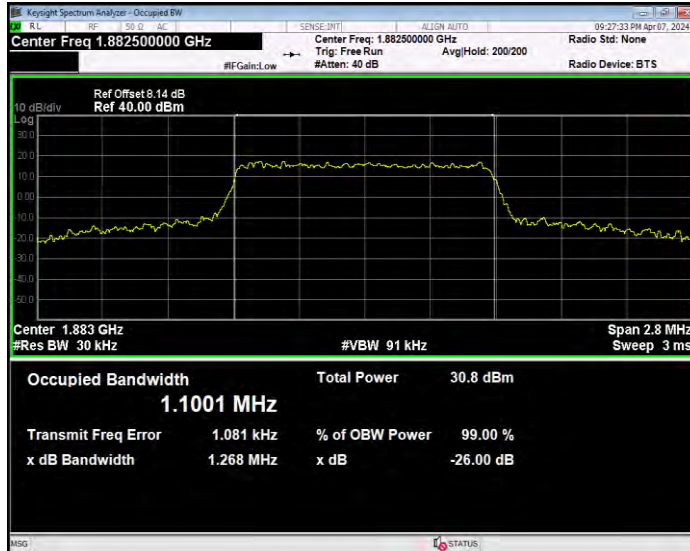

Band17 QPSK BW=5MHz Channel=23790 RB Size=25 Position=#0

Band17 QPSK BW=5MHz Channel=23825 RB Size=25 Position=#0

Band25 16QAM BW=1.4MHz Channel=26047 RB Size=6 Position=#0

Band25 16QAM BW=1.4MHz Channel=26365 RB Size=6 Position=#0