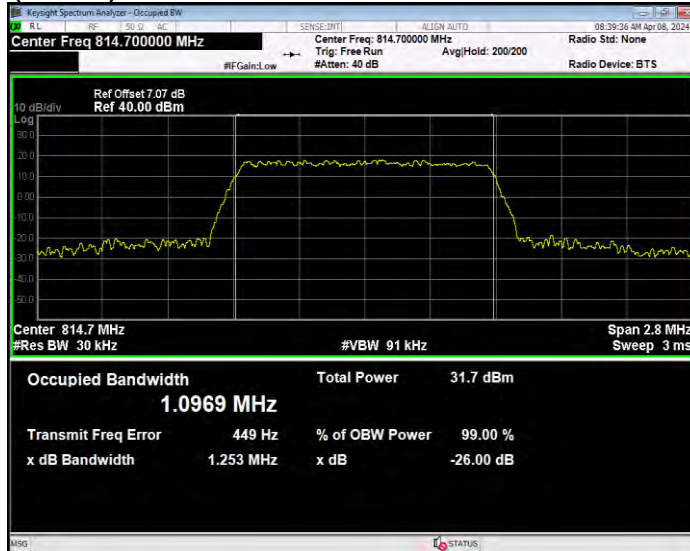

Band26(814-824) QPSK BW=1.4MHz Channel=26697 RB Size=6 Position=#0