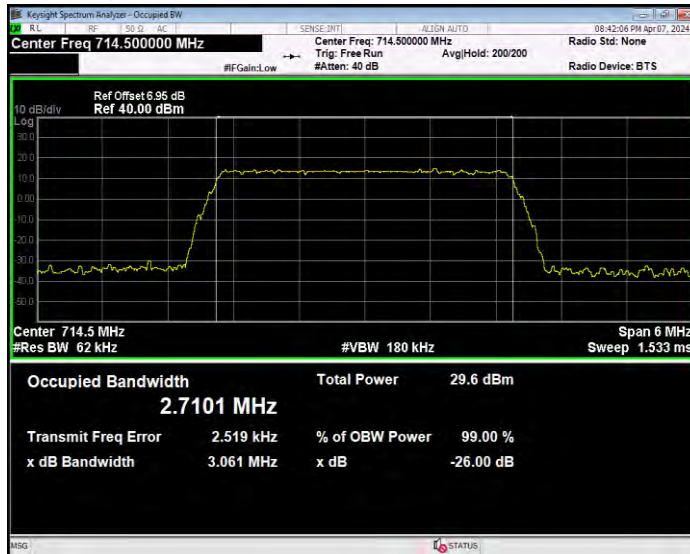

Band12 16QAM BW=3MHz Channel=23165 RB Size=15 Position=#0