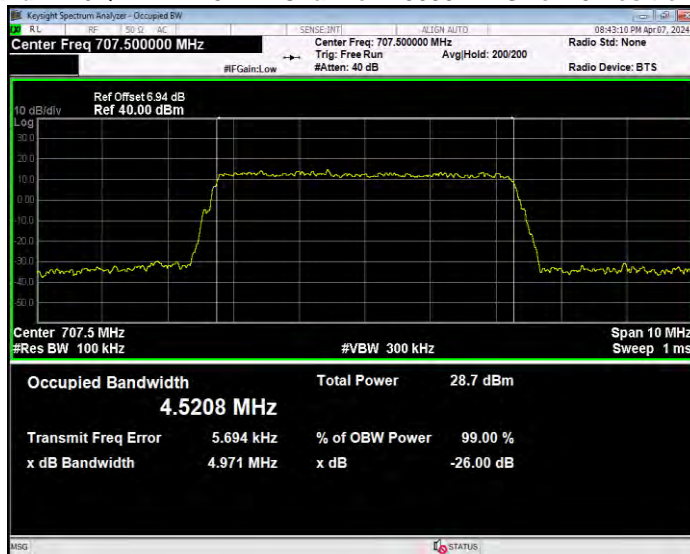

Band12 16QAM BW=5MHz Channel=23095 RB Size=25 Position=#0