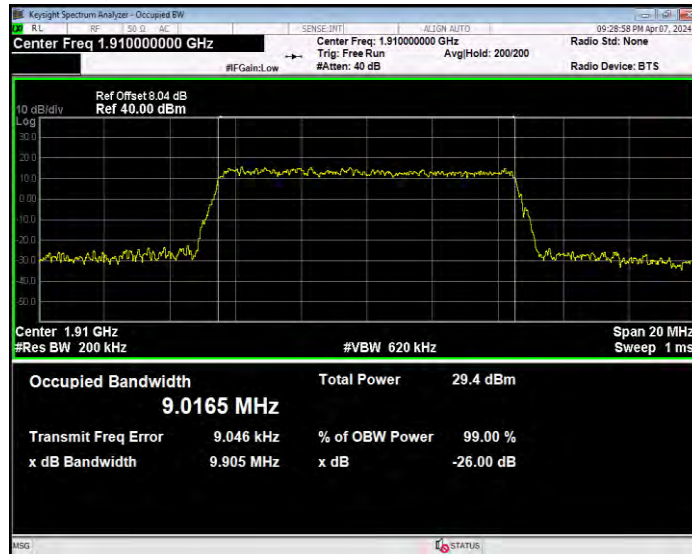

Band25 16QAM BW=1.4MHz Channel=26683 RB Size=6 Position=#0

Band25 16QAM BW=10MHz Channel=26090 RB Size=50 Position=#0

Band25 16QAM BW=10MHz Channel=26365 RB Size=50 Position=#0

Band25 16QAM BW=10MHz Channel=26640 RB Size=50 Position=#0