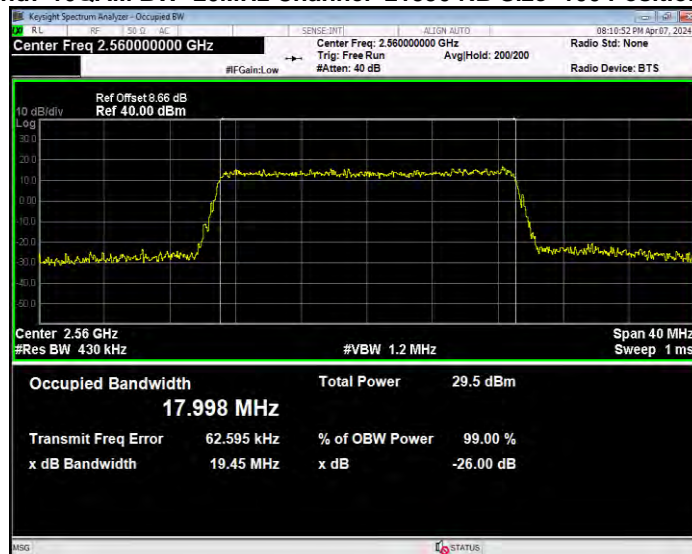

Band7 16QAM BW=20MHz Channel=21350 RB Size=100 Position=#0