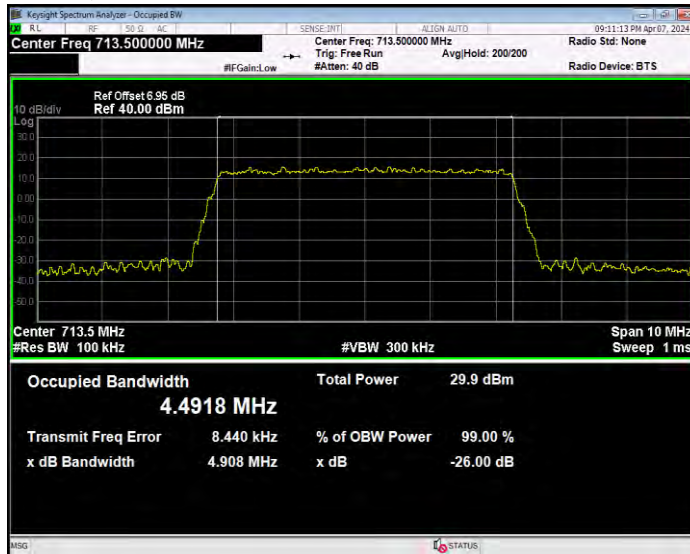

Band17 QPSK BW=5MHz Channel=23825 RB Size=25 Position=#0