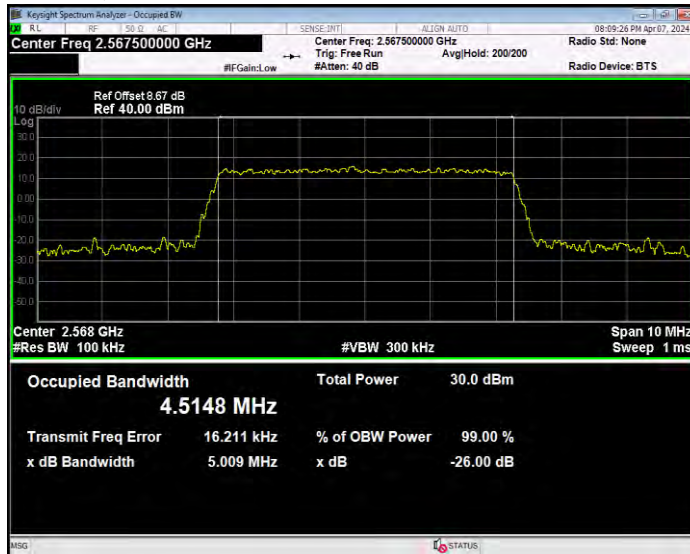

Band7 16QAM BW=5MHz Channel=21425 RB Size=25 Position=#0