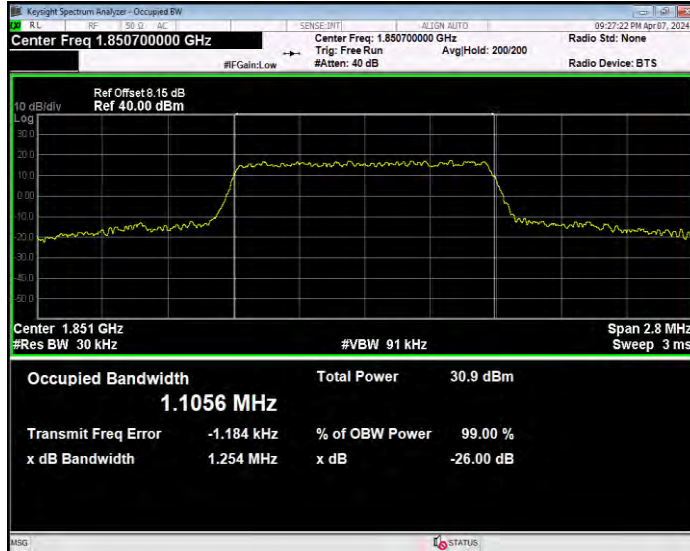

Band25 QPSK BW=1.4MHz Channel=26047 RB Size=6 Position=#0