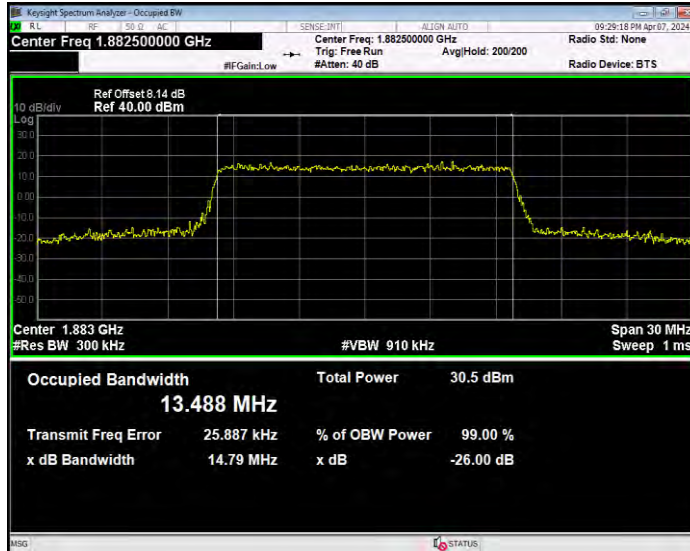

Band25 16QAM BW=15MHz Channel=26365 RB Size=75 Position=#0