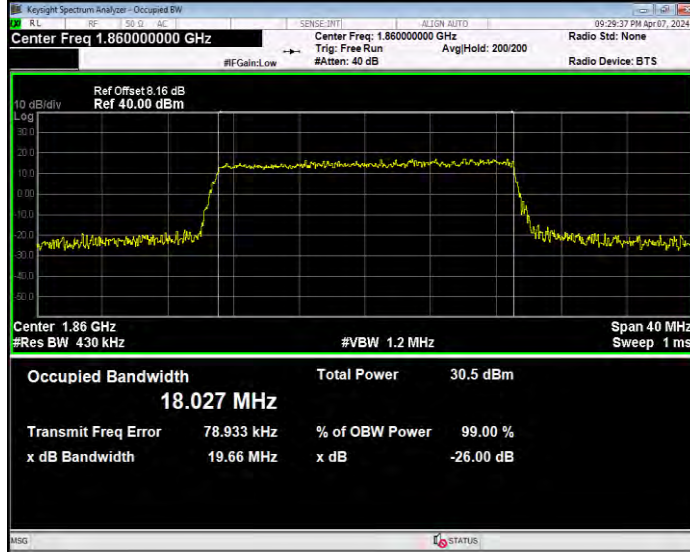

Band25 16QAM BW=15MHz Channel=26115 RB Size=75 Position=#0

Band25 16QAM BW=15MHz Channel=26365 RB Size=75 Position=#0

Band25 16QAM BW=15MHz Channel=26615 RB Size=75 Position=#0

Band25 16QAM BW=20MHz Channel=26140 RB Size=100 Position=#0