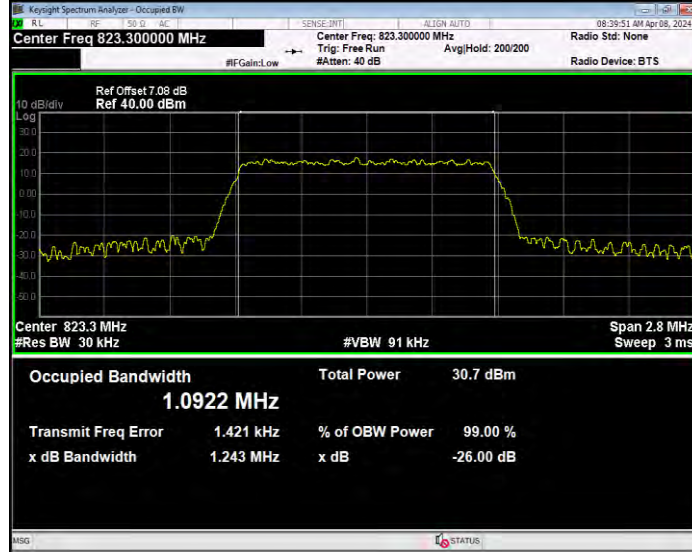

Band26(814-824) 16QAM BW=5MHz Channel=26765 RB Size=25 Position=#0

Band26(814-824) QPSK BW=1.4MHz Channel=26697 RB Size=6 Position=#0

Band26(814-824) QPSK BW=1.4MHz Channel=26740 RB Size=6 Position=#0

Band26(814-824) QPSK BW=1.4MHz Channel=26783 RB Size=6 Position=#0