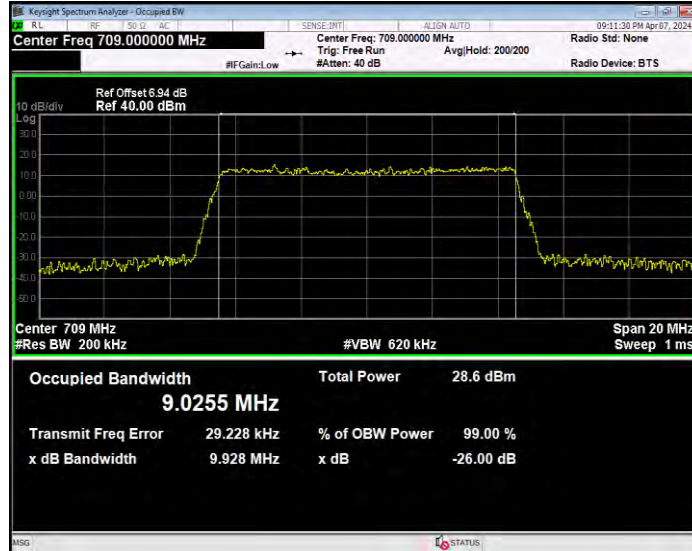

Band17 16QAM BW=10MHz Channel=23780 RB Size=50 Position=#0