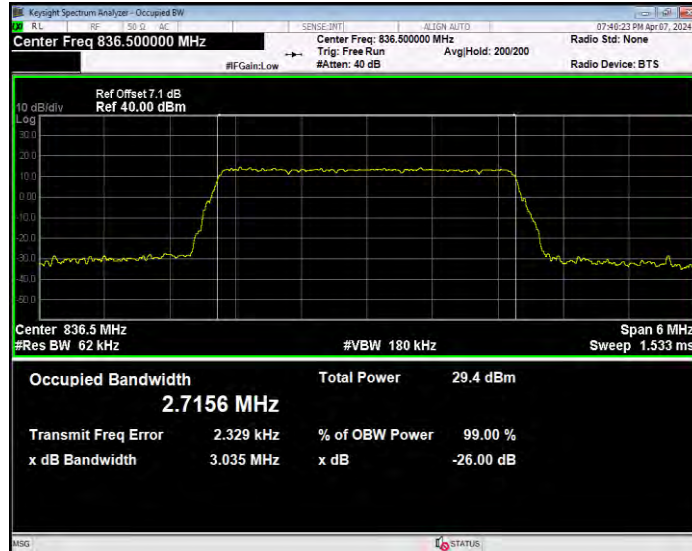

Band5 16QAM BW=3MHz Channel=20525 RB Size=15 Position=#0