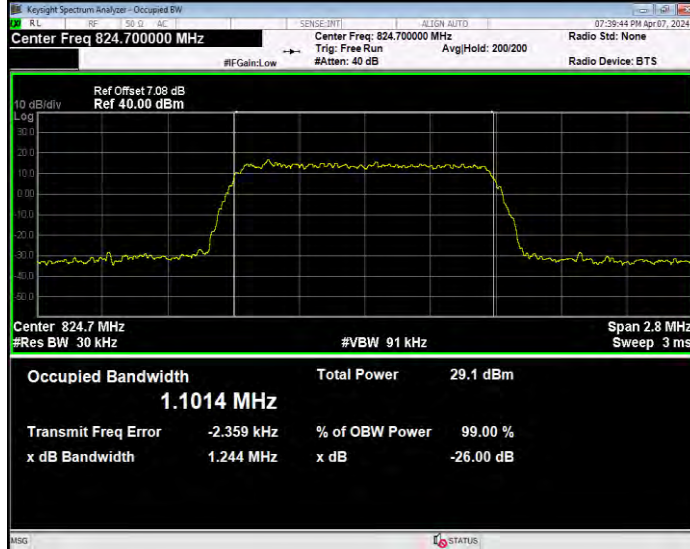

Band5 16QAM BW=1.4MHz Channel=20407 RB Size=6 Position=#0