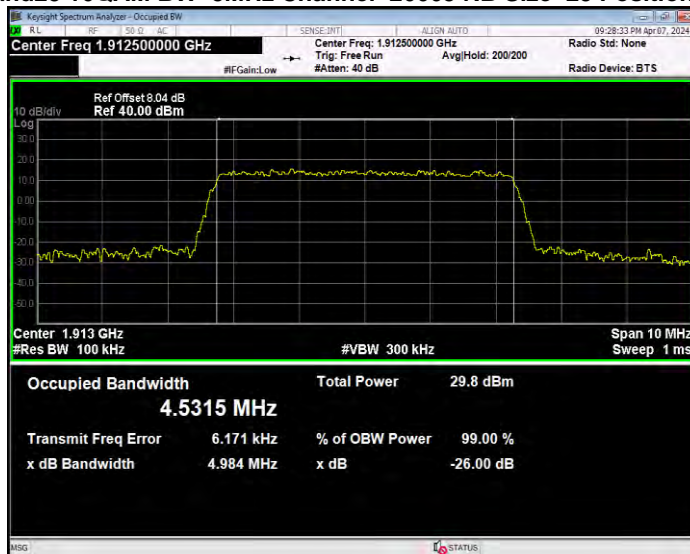

Band25 16QAM BW=3MHz Channel=26675 RB Size=15 Position=#0

Band25 16QAM BW=5MHz Channel=26065 RB Size=25 Position=#0

Band25 16QAM BW=5MHz Channel=26365 RB Size=25 Position=#0

Band25 16QAM BW=5MHz Channel=26665 RB Size=25 Position=#0