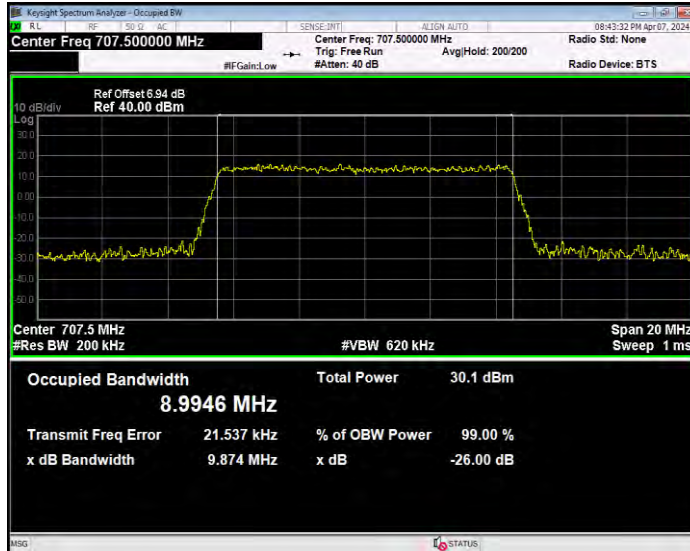

Band12 QPSK BW=10MHz Channel=23095 RB Size=50 Position=#0