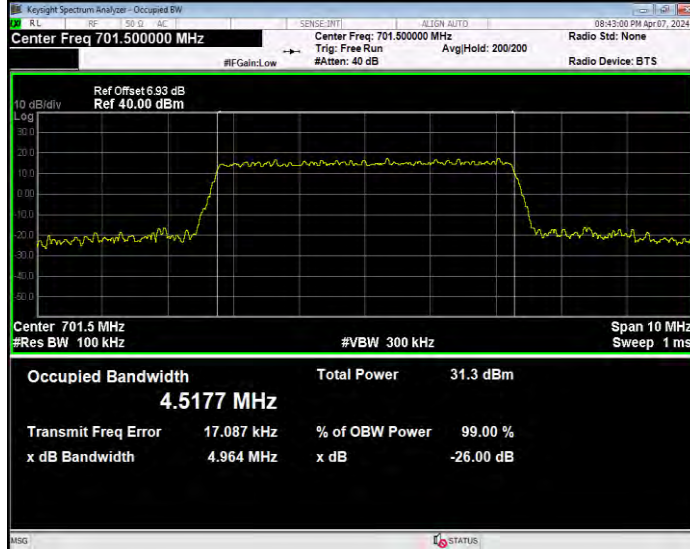

Band12 QPSK BW=3MHz Channel=23025 RB Size=15 Position=#0

Band12 QPSK BW=3MHz Channel=23095 RB Size=15 Position=#0

Band12 QPSK BW=3MHz Channel=23165 RB Size=15 Position=#0

Band12 QPSK BW=5MHz Channel=23035 RB Size=25 Position=#0