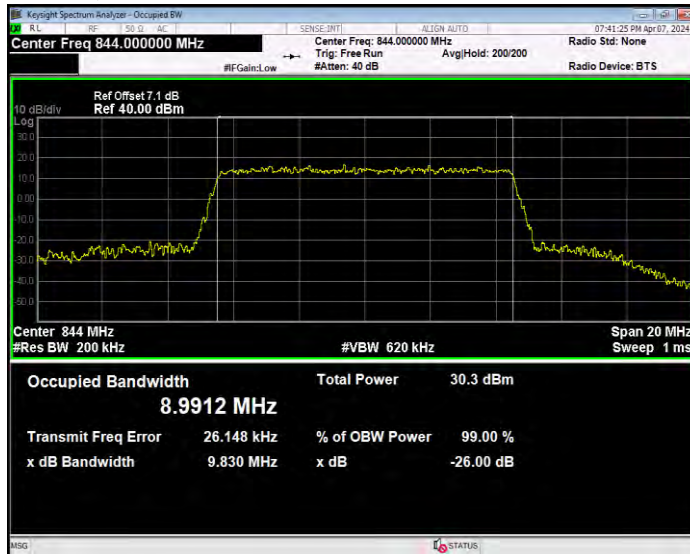

Band5 16QAM BW=1.4MHz Channel=20643 RB Size=6 Position=#0

Band5 16QAM BW=10MHz Channel=20450 RB Size=50 Position=#0

Band5 16QAM BW=10MHz Channel=20525 RB Size=50 Position=#0

Band5 16QAM BW=10MHz Channel=20600 RB Size=50 Position=#0