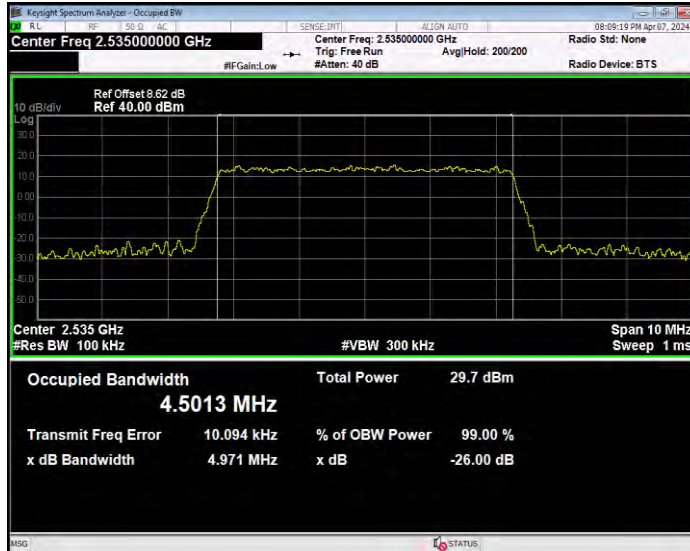

Band7 16QAM BW=5MHz Channel=21100 RB Size=25 Position=#0