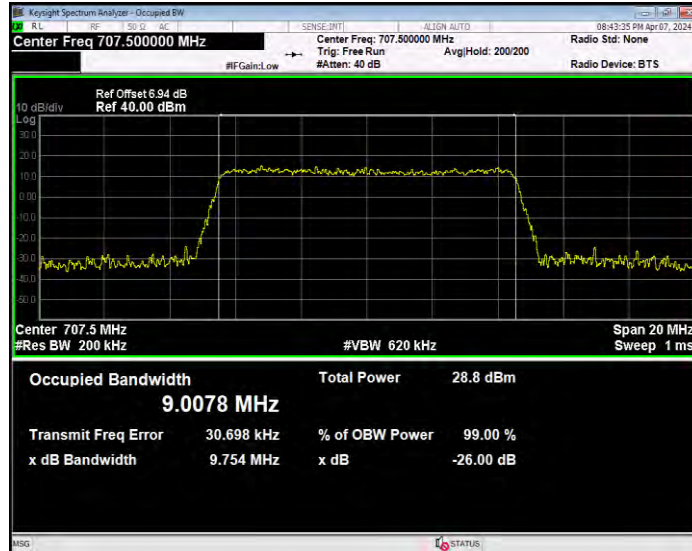

Band12 16QAM BW=10MHz Channel=23095 RB Size=50 Position=#0