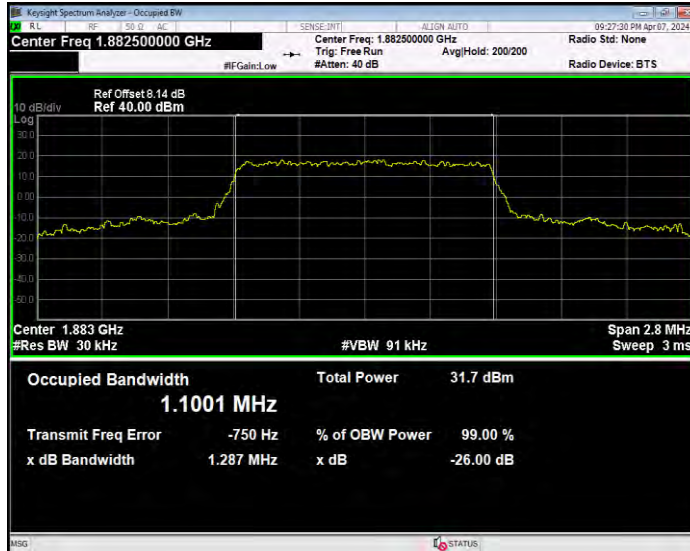

Band25 QPSK BW=1.4MHz Channel=26365 RB Size=6 Position=#0