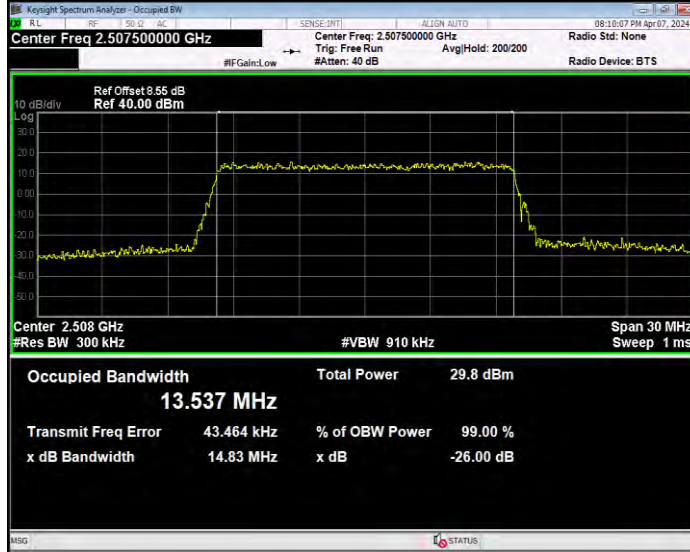

Band7 16QAM BW=15MHz Channel=20825 RB Size=75 Position=#0