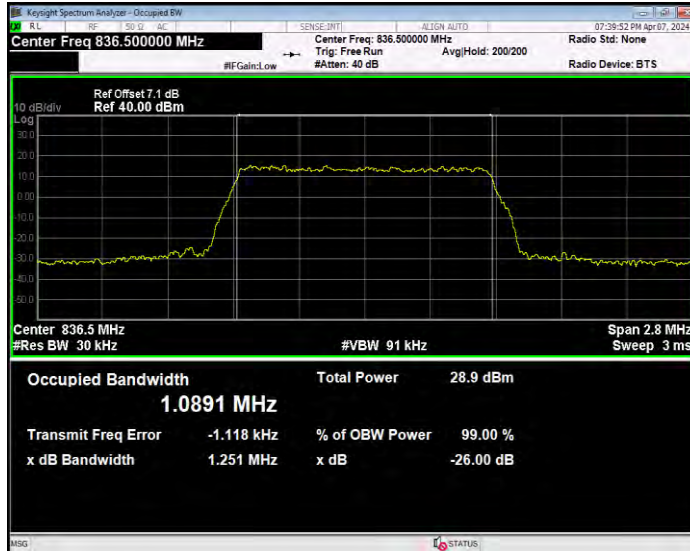

Band4 QPSK BW=5MHz Channel=20175 RB Size=25 Position=#0

Band4 QPSK BW=5MHz Channel=20375 RB Size=25 Position=#0

Band5 16QAM BW=1.4MHz Channel=20407 RB Size=6 Position=#0

Band5 16QAM BW=1.4MHz Channel=20525 RB Size=6 Position=#0