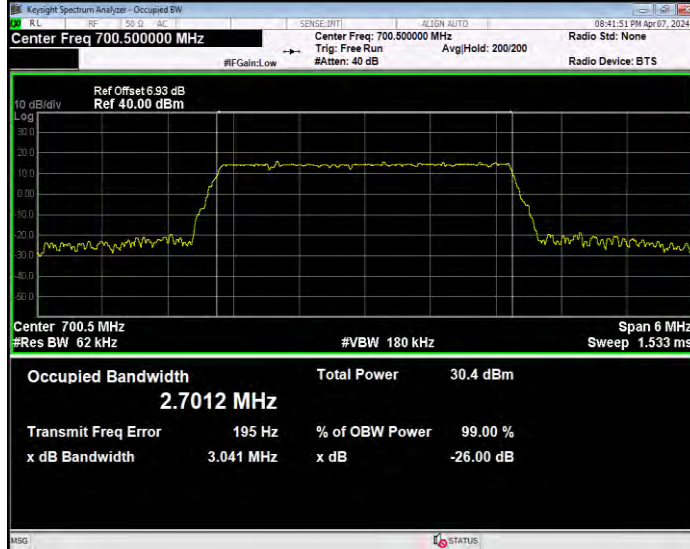

Band12 16QAM BW=3MHz Channel=23025 RB Size=15 Position=#0