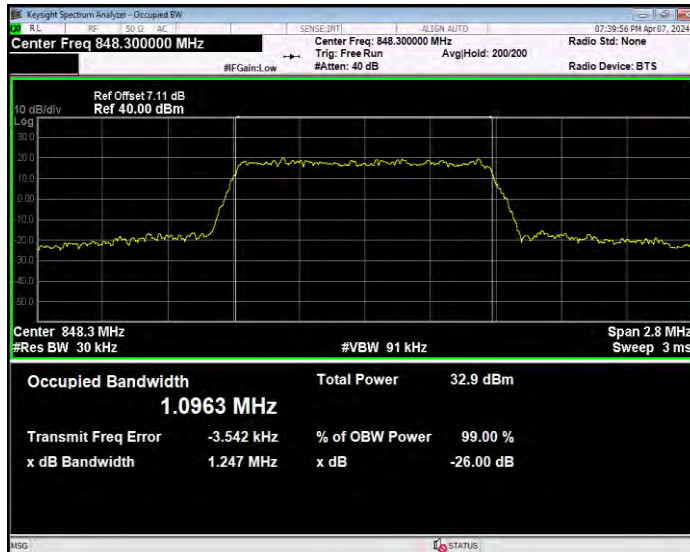

Band5 QPSK BW=1.4MHz Channel=20643 RB Size=6 Position=#0