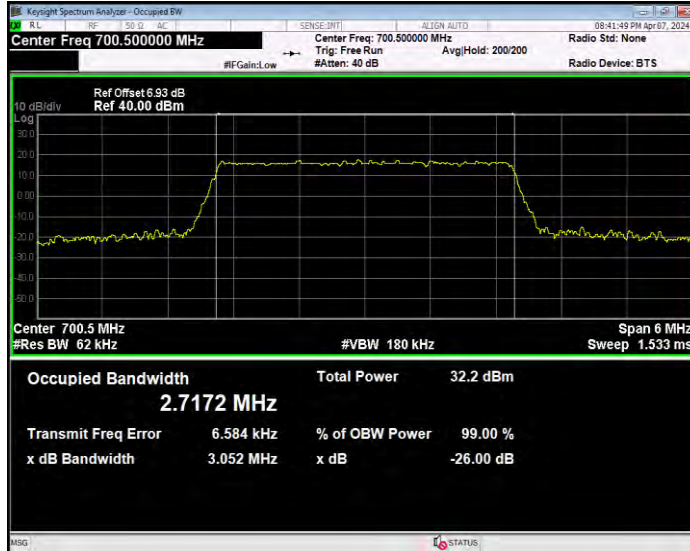

Band12 QPSK BW=3MHz Channel=23025 RB Size=15 Position=#0