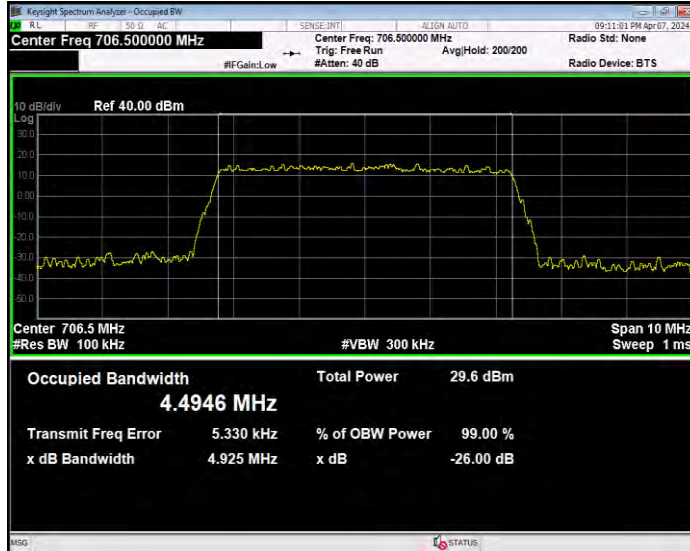

Band17 16QAM BW=5MHz Channel=23755 RB Size=25 Position=#0