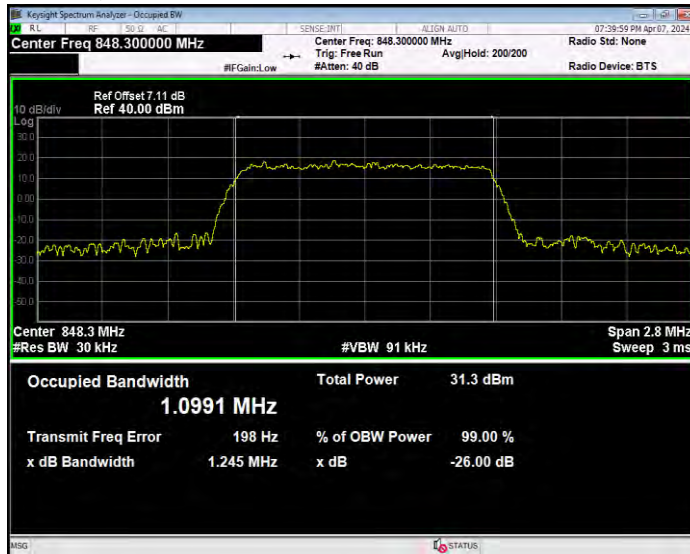

Band5 16QAM BW=1.4MHz Channel=20643 RB Size=6 Position=#0