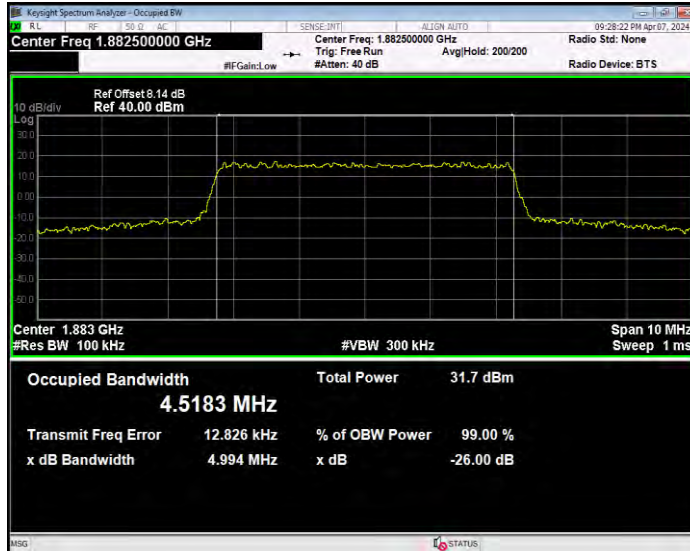

Band25 QPSK BW=5MHz Channel=26365 RB Size=25 Position=#0