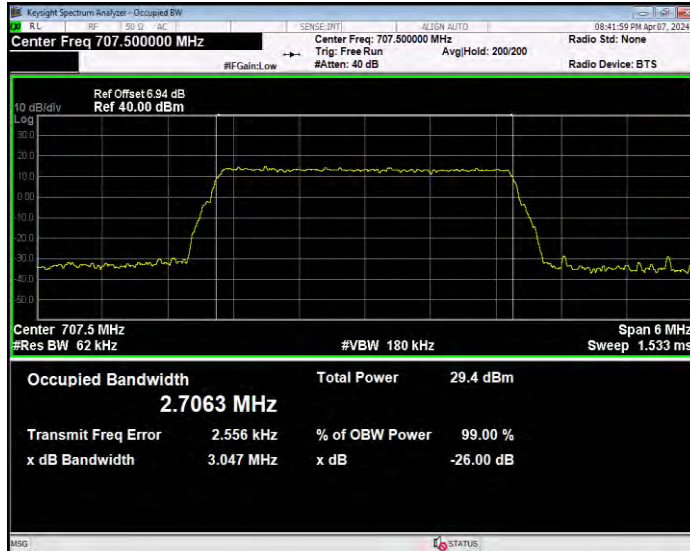

Band12 16QAM BW=3MHz Channel=23095 RB Size=15 Position=#0