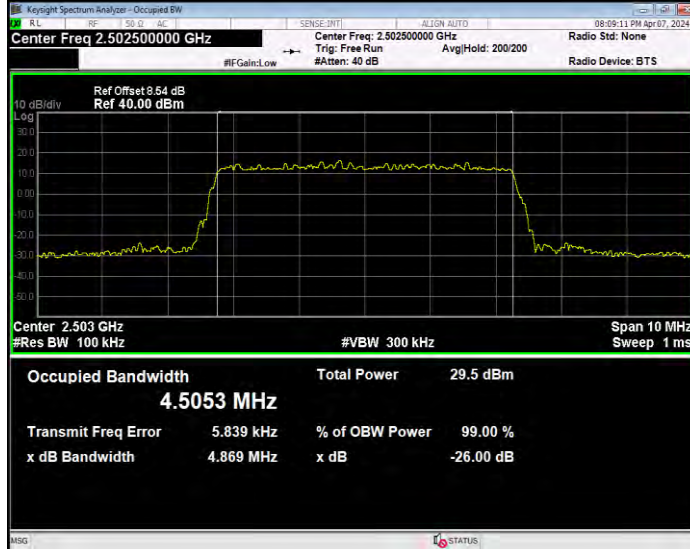

Band7 16QAM BW=20MHz Channel=20850 RB Size=100 Position=#0

Band7 16QAM BW=20MHz Channel=21100 RB Size=100 Position=#0

Band7 16QAM BW=20MHz Channel=21350 RB Size=100 Position=#0

Band7 16QAM BW=5MHz Channel=20775 RB Size=25 Position=#0