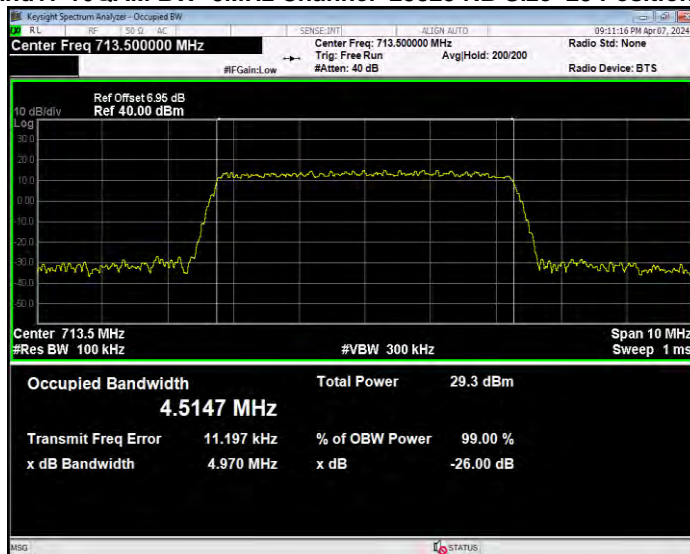

Band17 16QAM BW=10MHz Channel=23800 RB Size=50 Position=#0

Band17 16QAM BW=5MHz Channel=23755 RB Size=25 Position=#0

Band17 16QAM BW=5MHz Channel=23790 RB Size=25 Position=#0

Band17 16QAM BW=5MHz Channel=23825 RB Size=25 Position=#0