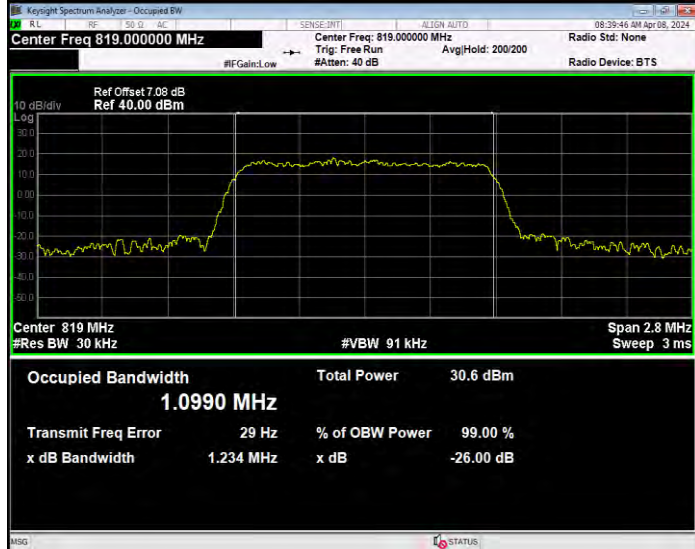

Band25 QPSK BW=5MHz Channel=26365 RB Size=25 Position=#0

Band25 QPSK BW=5MHz Channel=26665 RB Size=25 Position=#0

Band26(814-824) 16QAM BW=1.4MHz Channel=26697 RB Size=6 Position=#0

Band26(814-824) 16QAM BW=1.4MHz Channel=26740 RB Size=6 Position=#0