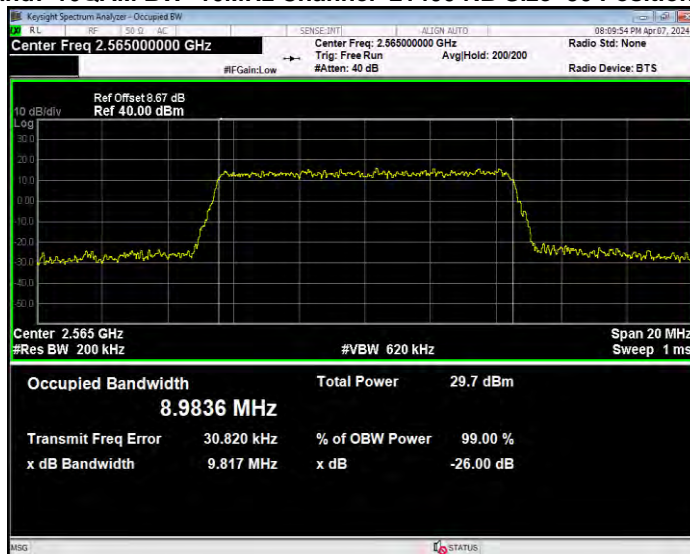

Band7 16QAM BW=10MHz Channel=21400 RB Size=50 Position=#0