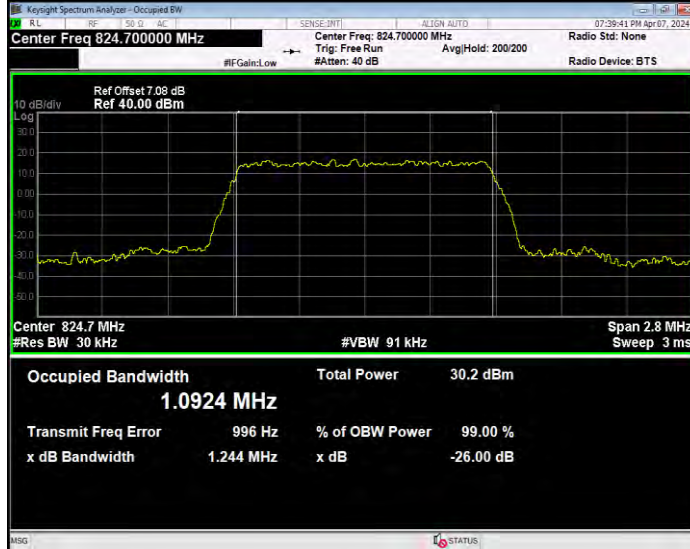

Band5 QPSK BW=1.4MHz Channel=20407 RB Size=6 Position=#0