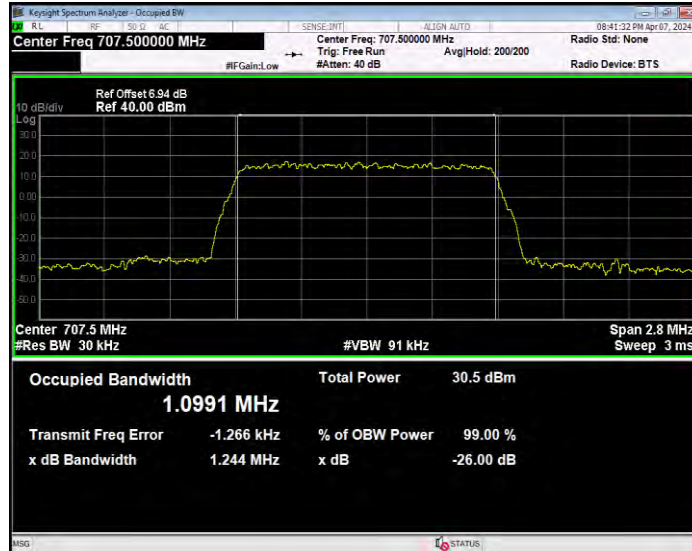

Band12 16QAM BW=5MHz Channel=23095 RB Size=25 Position=#0

Band12 16QAM BW=5MHz Channel=23155 RB Size=25 Position=#0

Band12 QPSK BW=1.4MHz Channel=23017 RB Size=6 Position=#0

Band12 QPSK BW=1.4MHz Channel=23095 RB Size=6 Position=#0