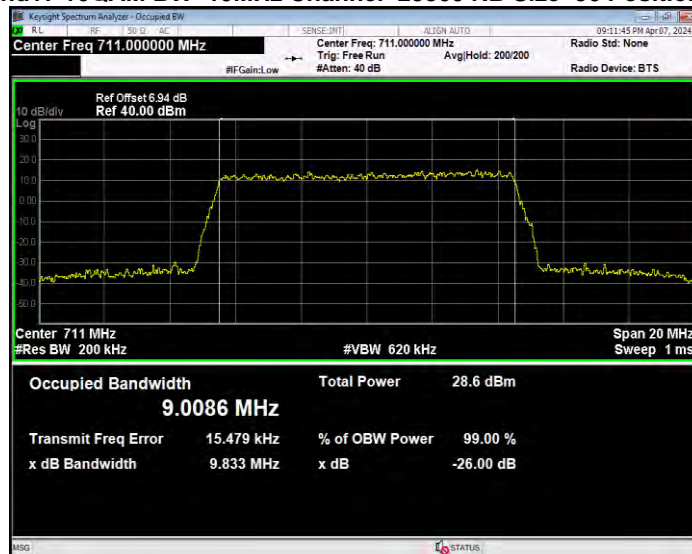

Band17 16QAM BW=10MHz Channel=23800 RB Size=50 Position=#0