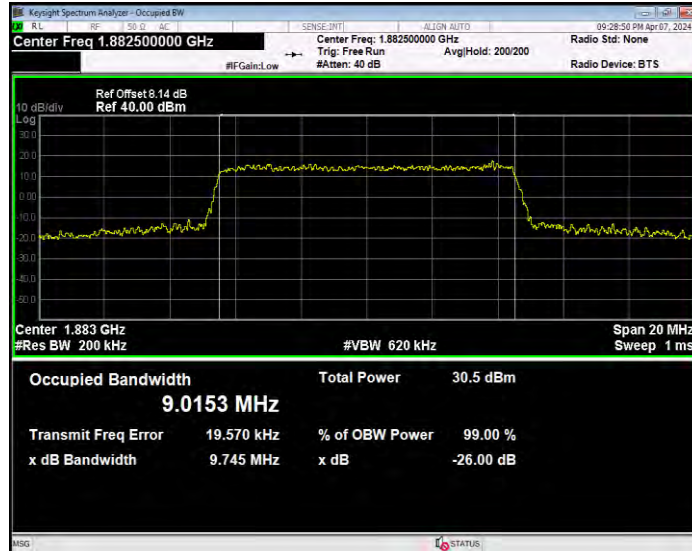

Band25 16QAM BW=10MHz Channel=26365 RB Size=50 Position=#0