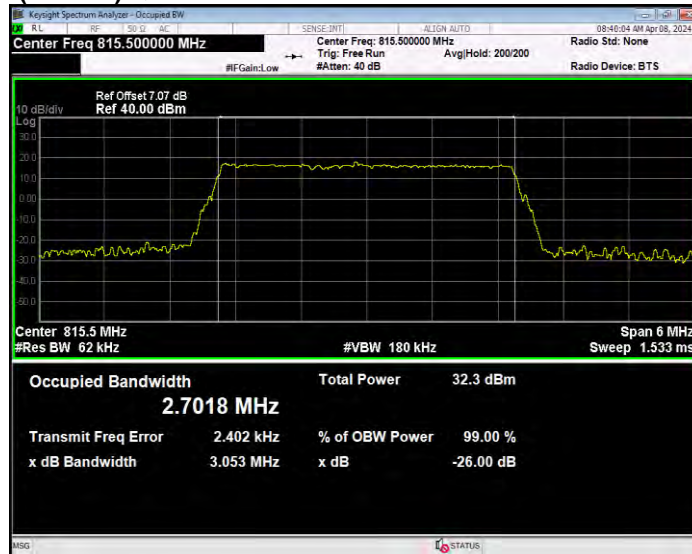

Band26(814-824) QPSK BW=3MHz Channel=26705 RB Size=15 Position=#0