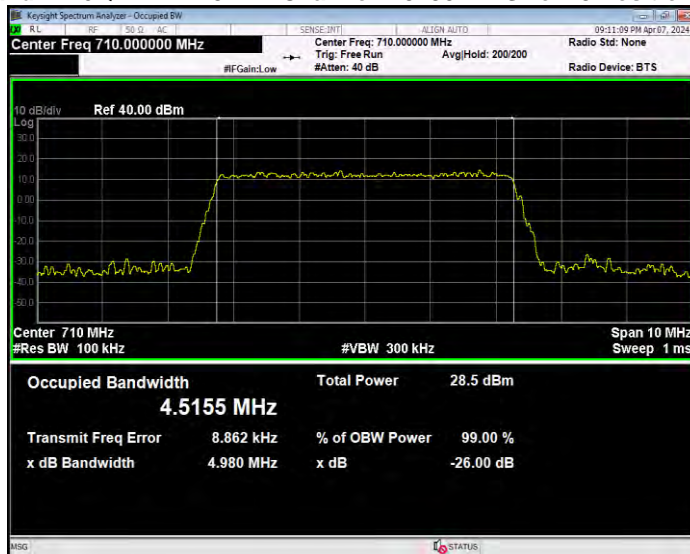

Band17 16QAM BW=5MHz Channel=23790 RB Size=25 Position=#0