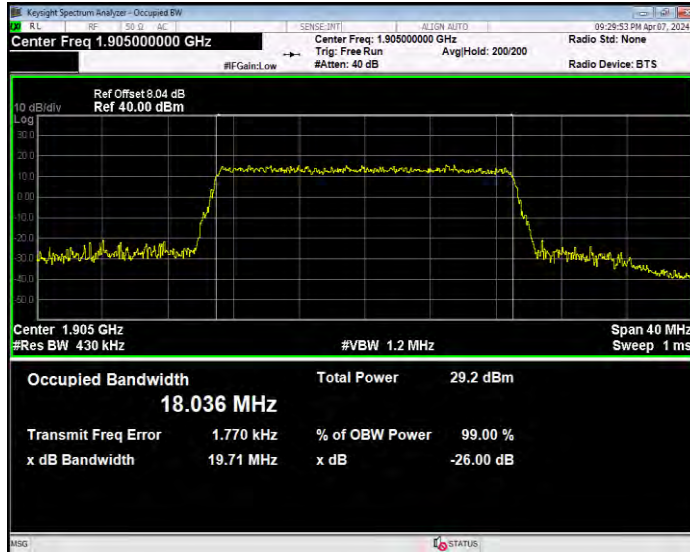

Band25 16QAM BW=20MHz Channel=26590 RB Size=100 Position=#0