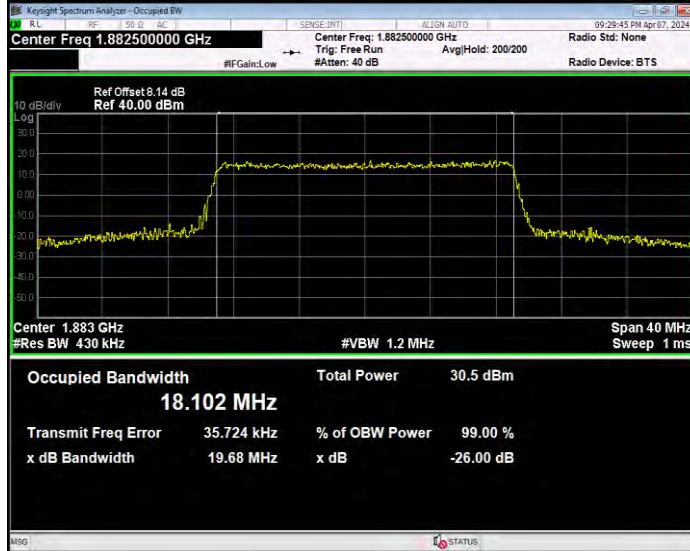

Band25 16QAM BW=20MHz Channel=26365 RB Size=100 Position=#0