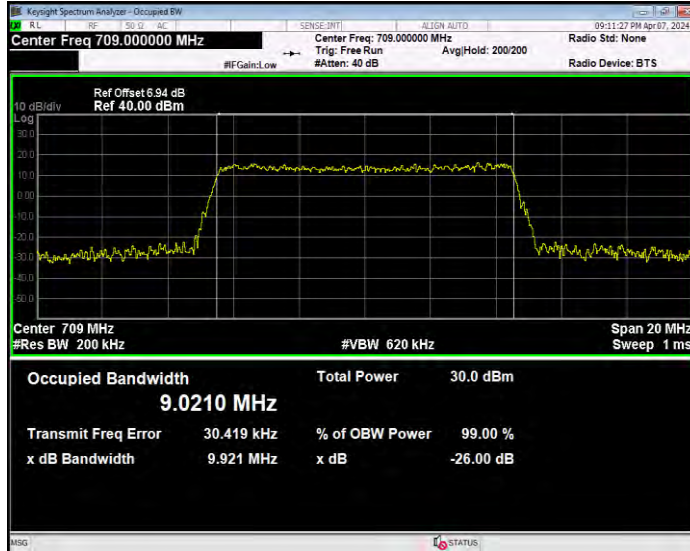

Band17 QPSK BW=10MHz Channel=23780 RB Size=50 Position=#0