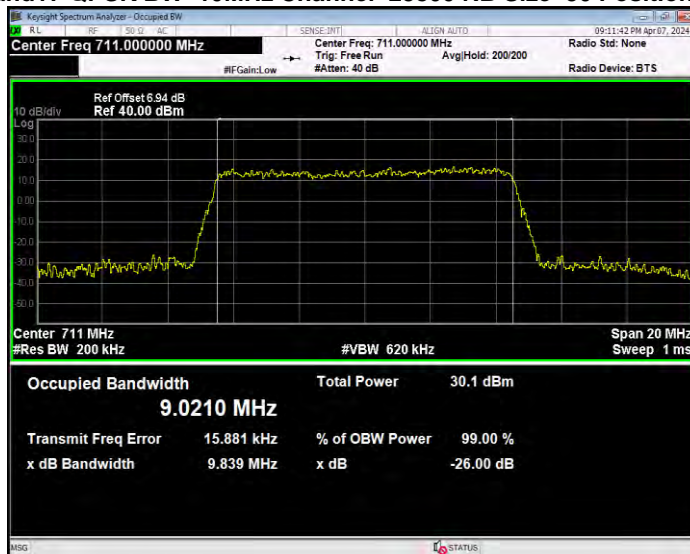

Band17 QPSK BW=10MHz Channel=23800 RB Size=50 Position=#0