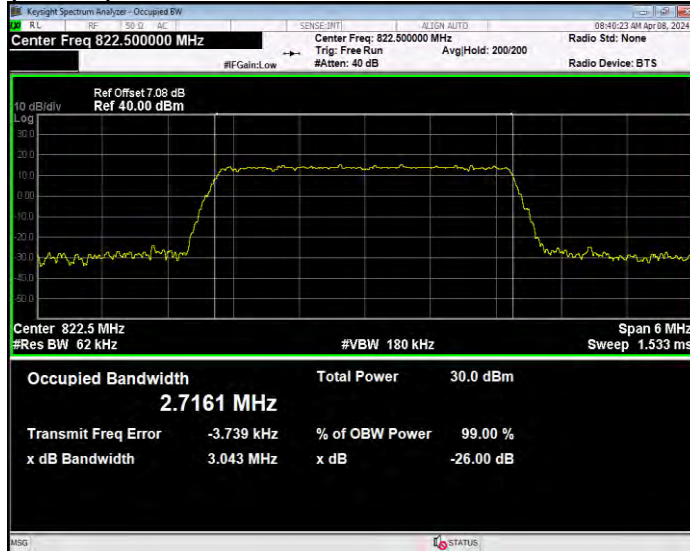

Band26(814-824) 16QAM BW=3MHz Channel=26775 RB Size=15 Position=#0