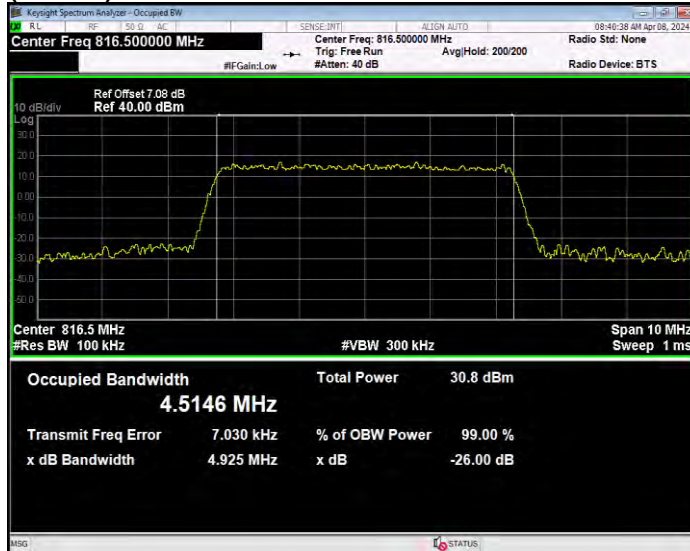

Band26(814-824) 16QAM BW=5MHz Channel=26715 RB Size=25 Position=#0