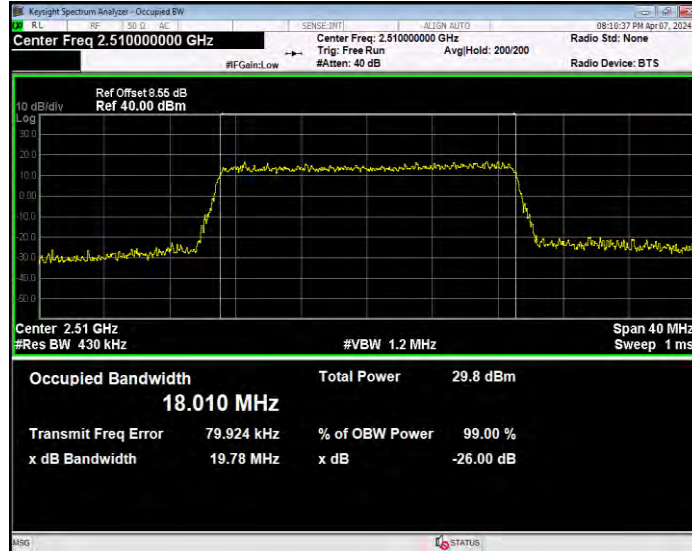

Band7 16QAM BW=20MHz Channel=20850 RB Size=100 Position=#0