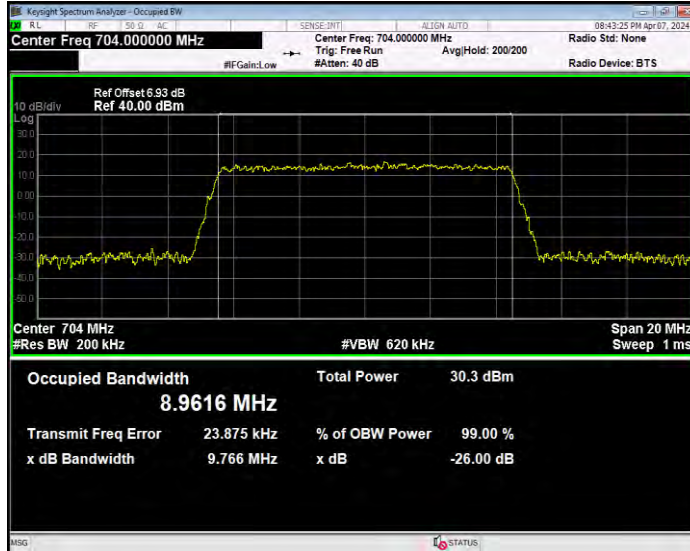

Band12 QPSK BW=10MHz Channel=23060 RB Size=50 Position=#0