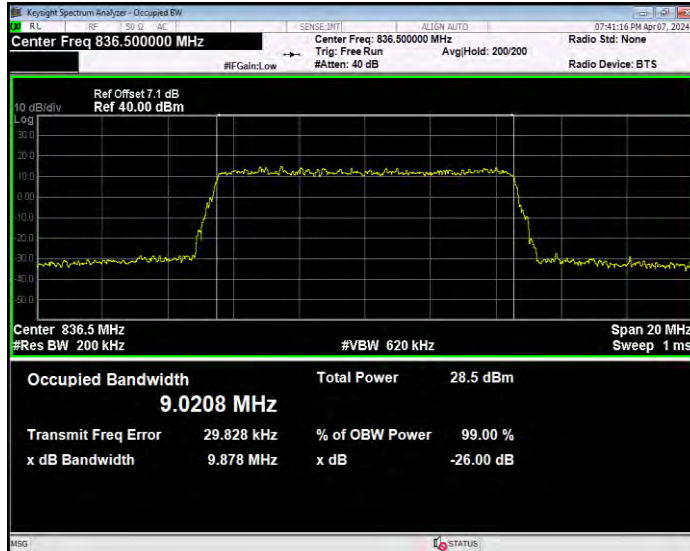

Band5 16QAM BW=10MHz Channel=20525 RB Size=50 Position=#0