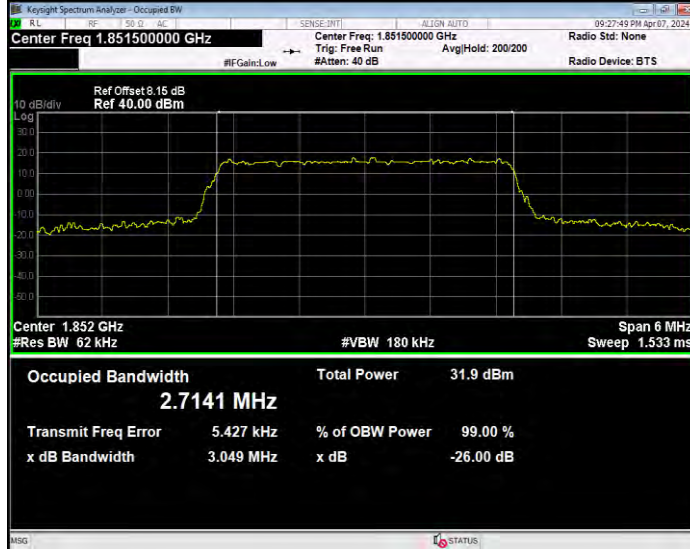

Band25 QPSK BW=3MHz Channel=26055 RB Size=15 Position=#0