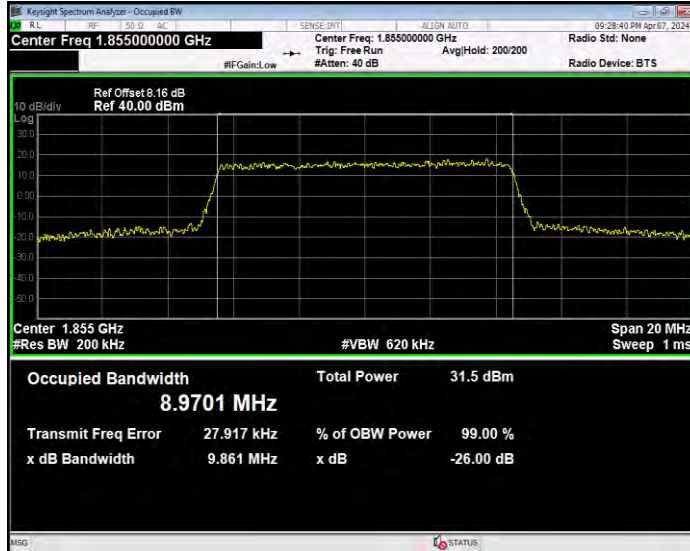

Band25 QPSK BW=1.4MHz Channel=26047 RB Size=6 Position=#0

Band25 QPSK BW=1.4MHz Channel=26365 RB Size=6 Position=#0

Band25 QPSK BW=1.4MHz Channel=26683 RB Size=6 Position=#0

Band25 QPSK BW=10MHz Channel=26090 RB Size=50 Position=#0