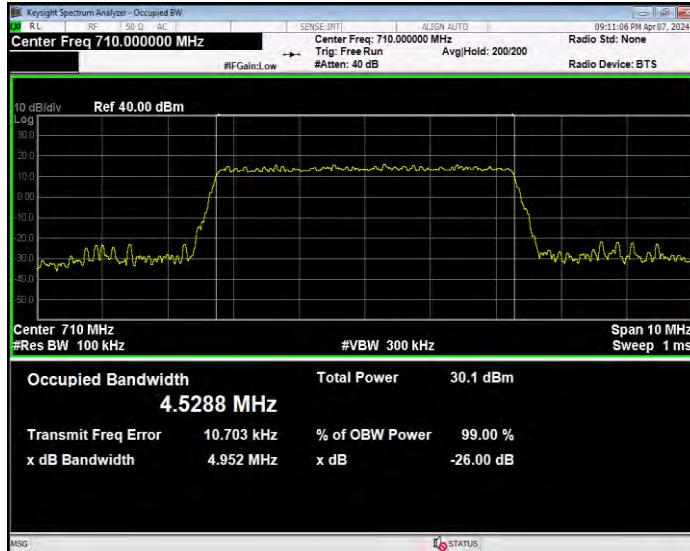

Band17 QPSK BW=5MHz Channel=23790 RB Size=25 Position=#0