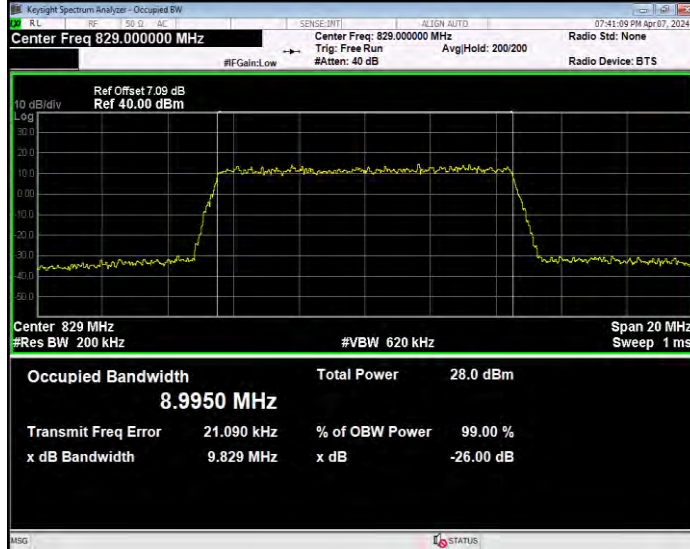

Band5 16QAM BW=10MHz Channel=20450 RB Size=50 Position=#0