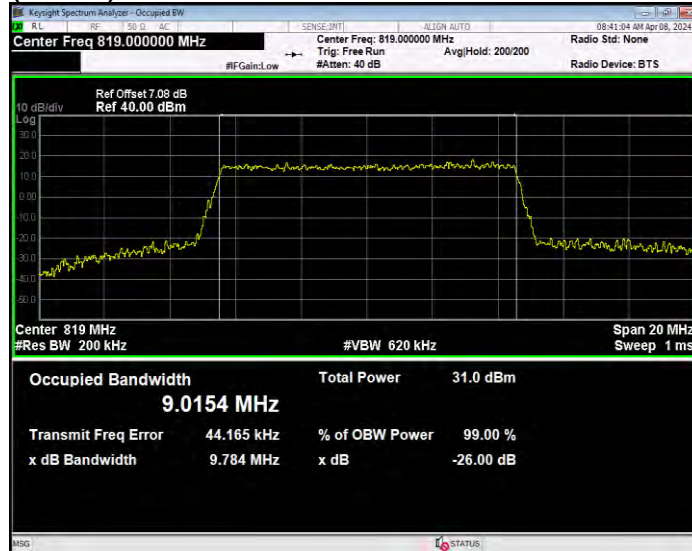

Band26(814-824) QPSK BW=10MHz Channel=26740 RB Size=50 Position=#0