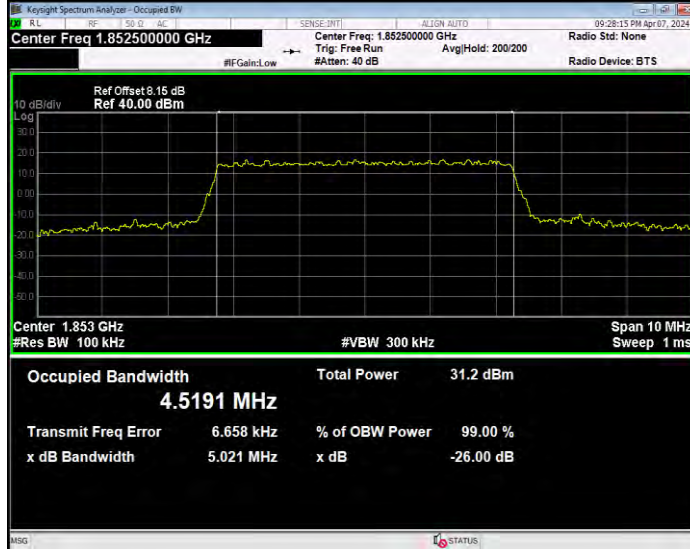

Band25 QPSK BW=3MHz Channel=26055 RB Size=15 Position=#0

Band25 QPSK BW=3MHz Channel=26365 RB Size=15 Position=#0

Band25 QPSK BW=3MHz Channel=26675 RB Size=15 Position=#0

Band25 QPSK BW=5MHz Channel=26065 RB Size=25 Position=#0