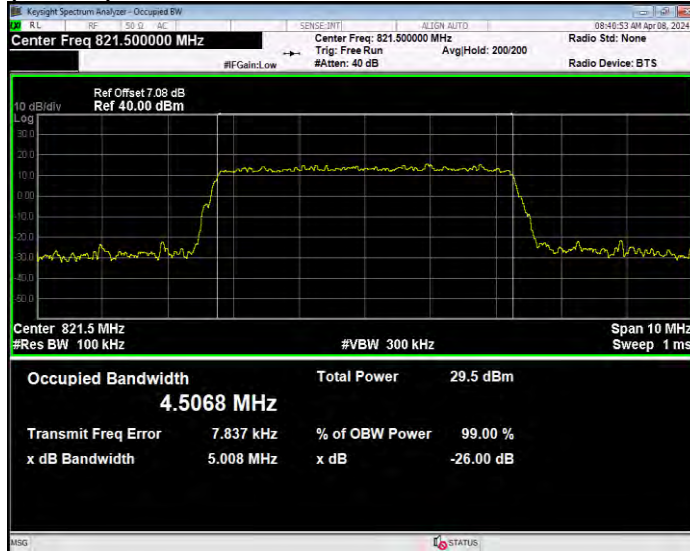

Band26(814-824) 16QAM BW=5MHz Channel=26765 RB Size=25 Position=#0