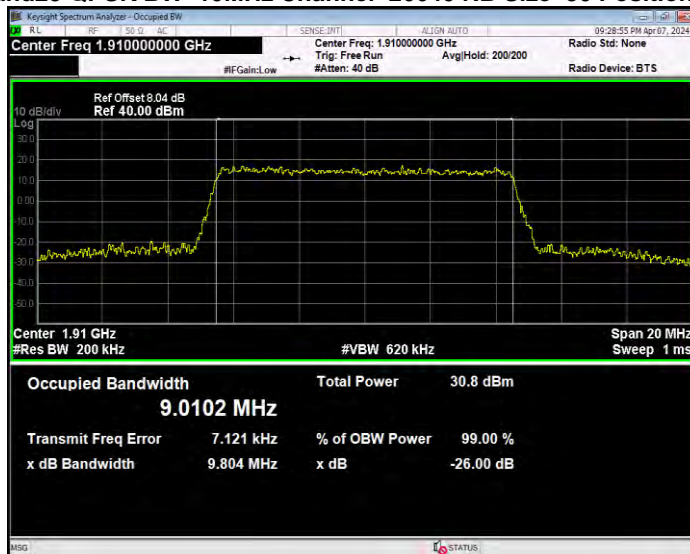

Band25 QPSK BW=10MHz Channel=26640 RB Size=50 Position=#0