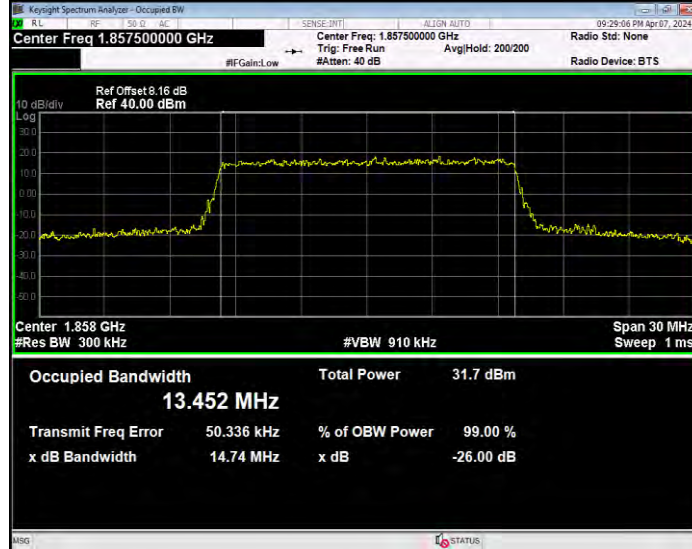

Band25 QPSK BW=15MHz Channel=26115 RB Size=75 Position=#0