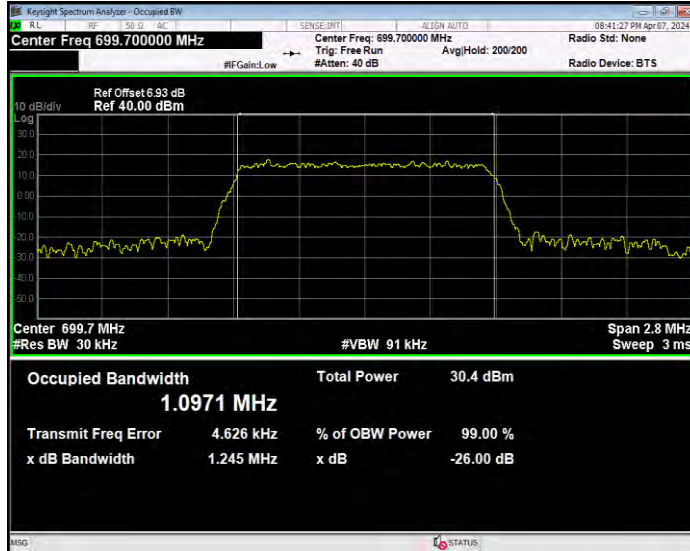

Band12 16QAM BW=1.4MHz Channel=23017 RB Size=6 Position=#0