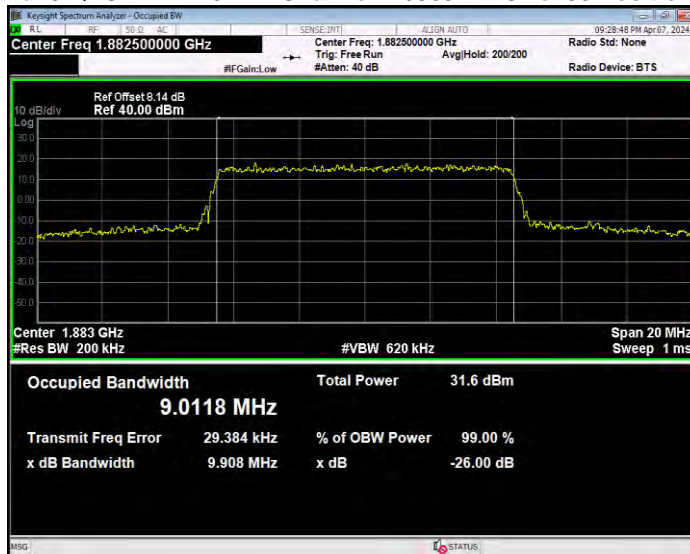

Band25 QPSK BW=10MHz Channel=26365 RB Size=50 Position=#0