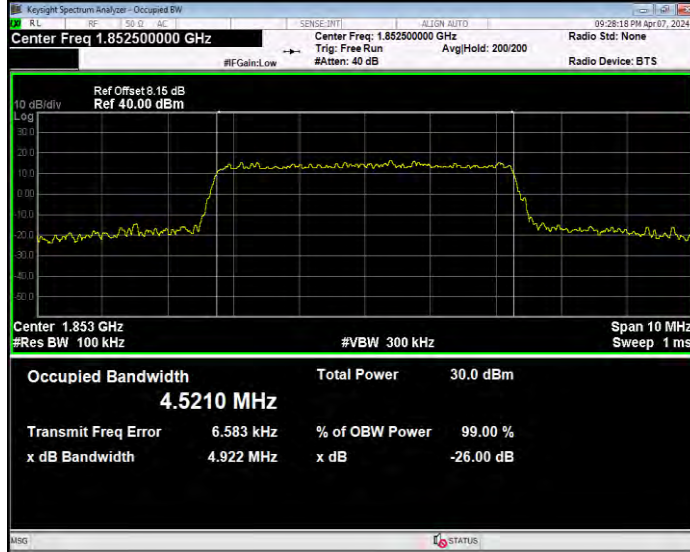

Band25 16QAM BW=5MHz Channel=26065 RB Size=25 Position=#0