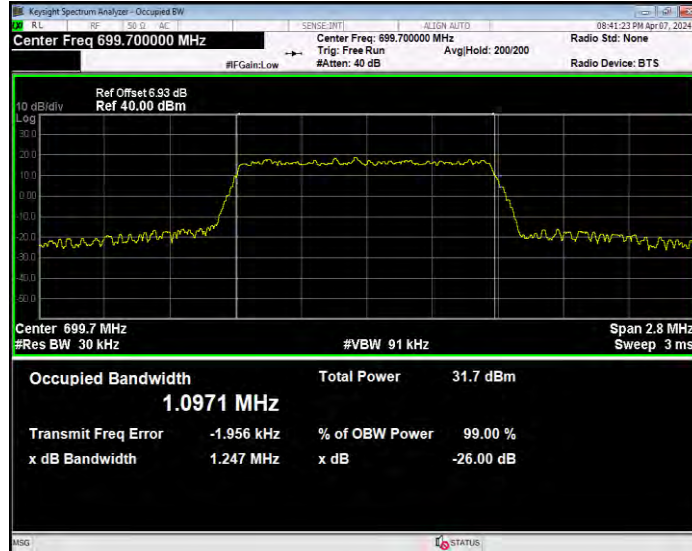

Band12 QPSK BW=1.4MHz Channel=23017 RB Size=6 Position=#0