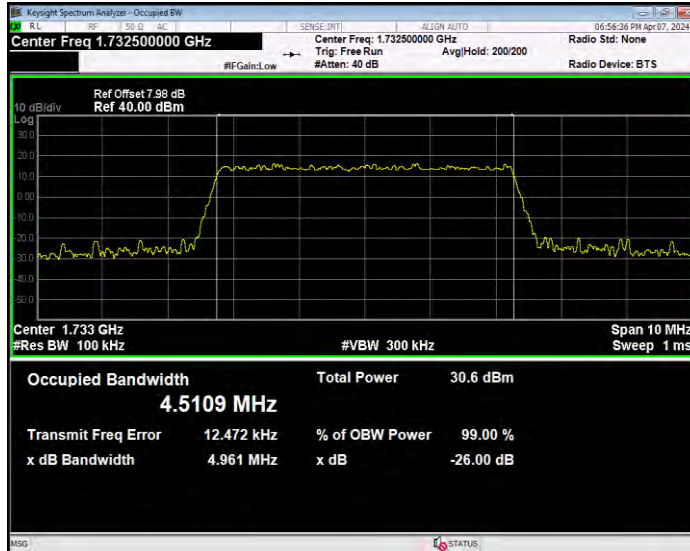

Band4 QPSK BW=5MHz Channel=20175 RB Size=25 Position=#0