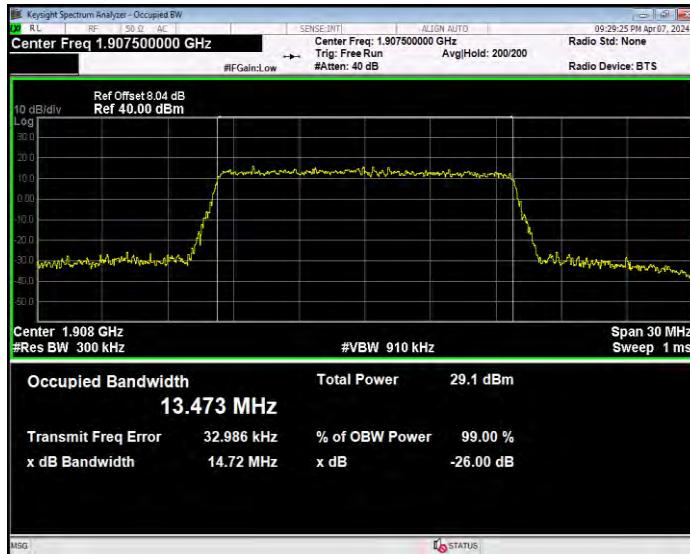

Band25 16QAM BW=15MHz Channel=26615 RB Size=75 Position=#0