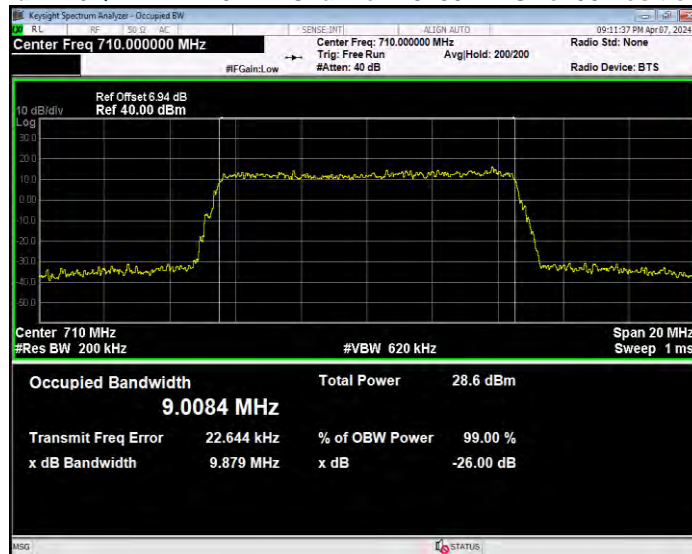

Band12 QPSK BW=5MHz Channel=23095 RB Size=25 Position=#0

Band12 QPSK BW=5MHz Channel=23155 RB Size=25 Position=#0

Band17 16QAM BW=10MHz Channel=23780 RB Size=50 Position=#0

Band17 16QAM BW=10MHz Channel=23790 RB Size=50 Position=#0