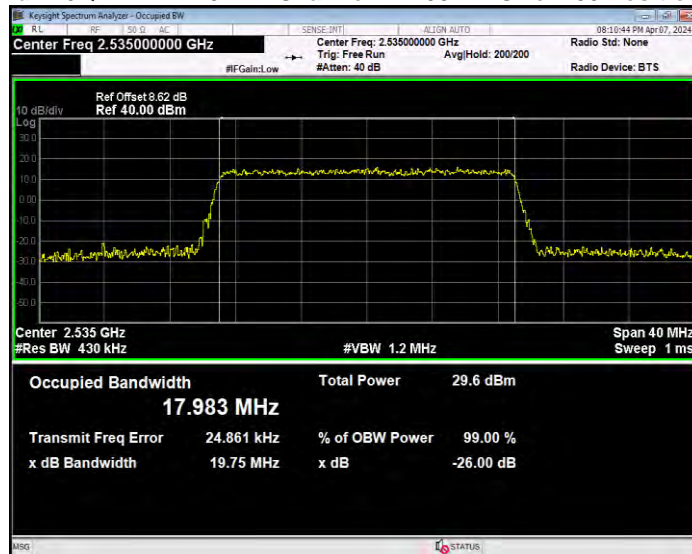

Band7 16QAM BW=20MHz Channel=21100 RB Size=100 Position=#0