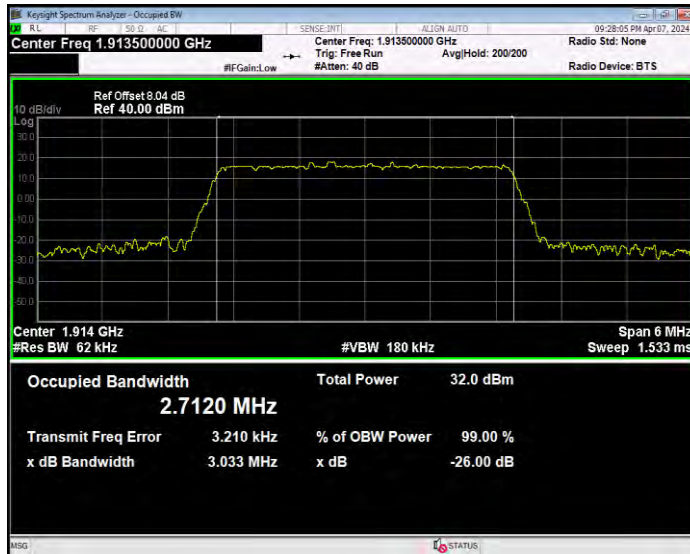

Band25 QPSK BW=3MHz Channel=26675 RB Size=15 Position=#0