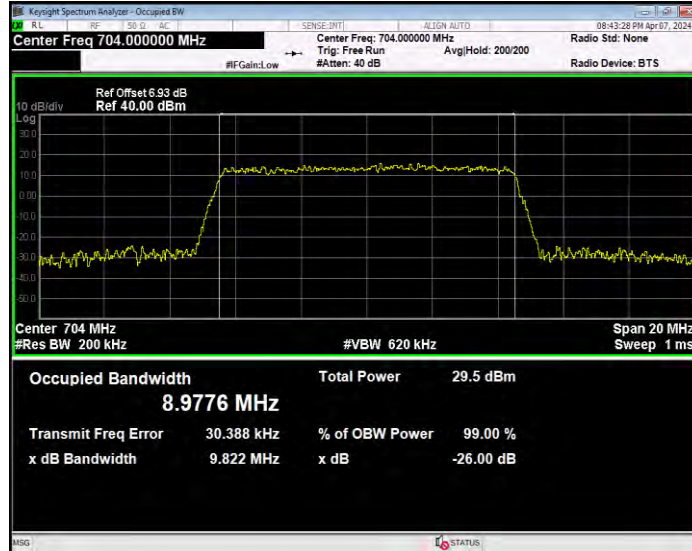

Band12 16QAM BW=10MHz Channel=23060 RB Size=50 Position=#0