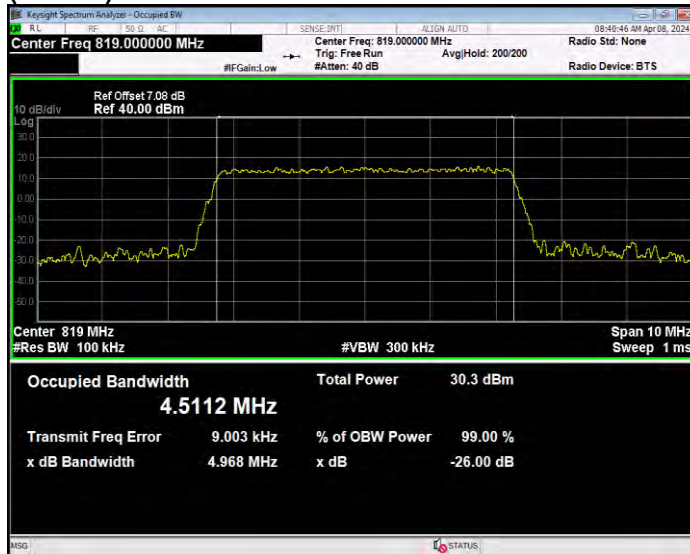

Band26(814-824) 16QAM BW=3MHz Channel=26740 RB Size=15 Position=#0

Band26(814-824) 16QAM BW=3MHz Channel=26775 RB Size=15 Position=#0

Band26(814-824) 16QAM BW=5MHz Channel=26715 RB Size=25 Position=#0

Band26(814-824) 16QAM BW=5MHz Channel=26740 RB Size=25 Position=#0