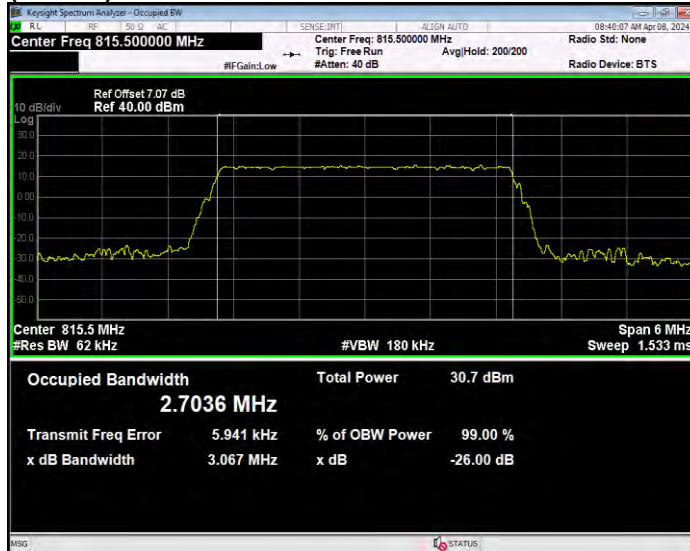

Band26(814-824) 16QAM BW=3MHz Channel=26705 RB Size=15 Position=#0