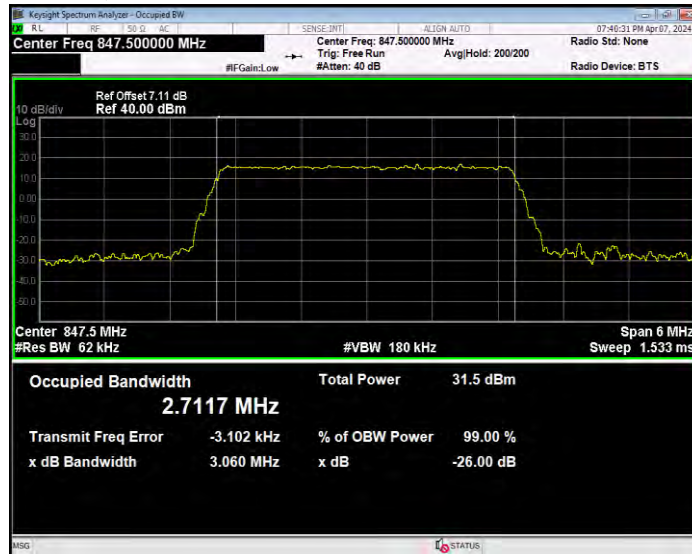

Band5 16QAM BW=3MHz Channel=20635 RB Size=15 Position=#0