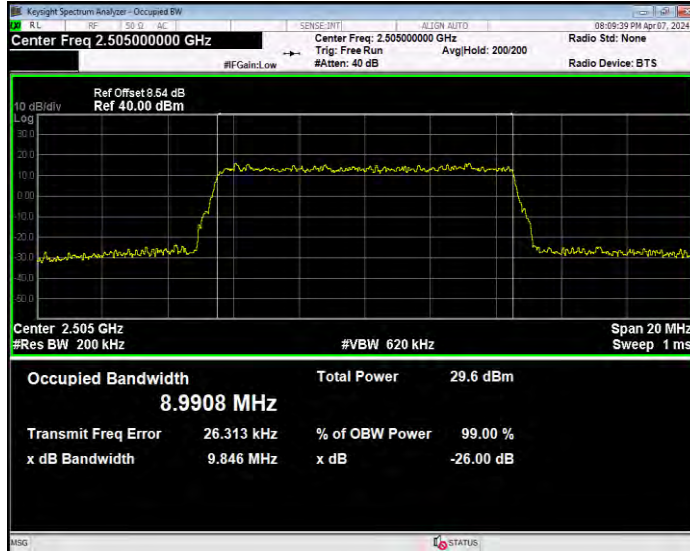

Band7 16QAM BW=10MHz Channel=20800 RB Size=50 Position=#0