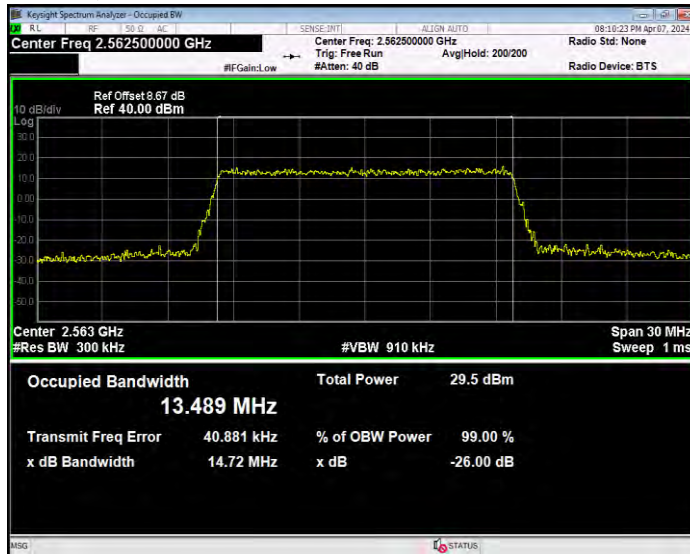

Band7 16QAM BW=10MHz Channel=21400 RB Size=50 Position=#0

Band7 16QAM BW=15MHz Channel=20825 RB Size=75 Position=#0

Band7 16QAM BW=15MHz Channel=21100 RB Size=75 Position=#0

Band7 16QAM BW=15MHz Channel=21375 RB Size=75 Position=#0