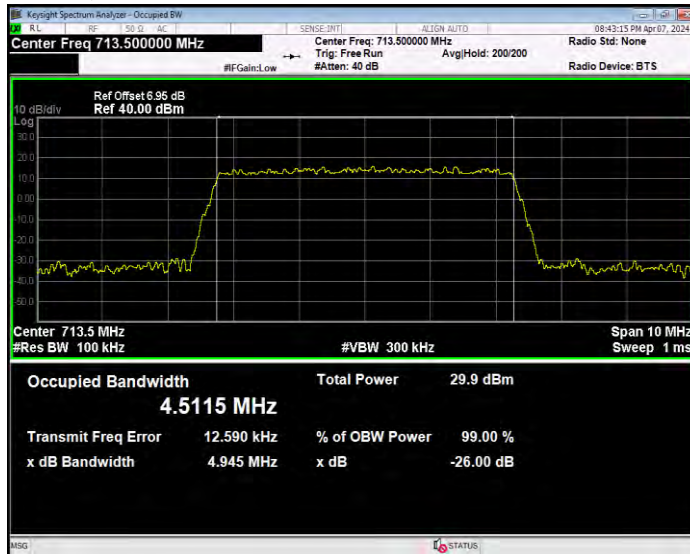

Band12 QPSK BW=5MHz Channel=23155 RB Size=25 Position=#0