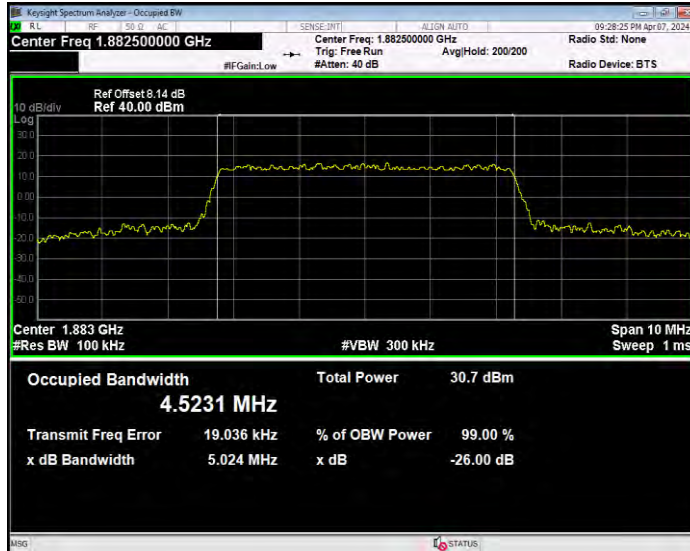

Band25 16QAM BW=5MHz Channel=26365 RB Size=25 Position=#0