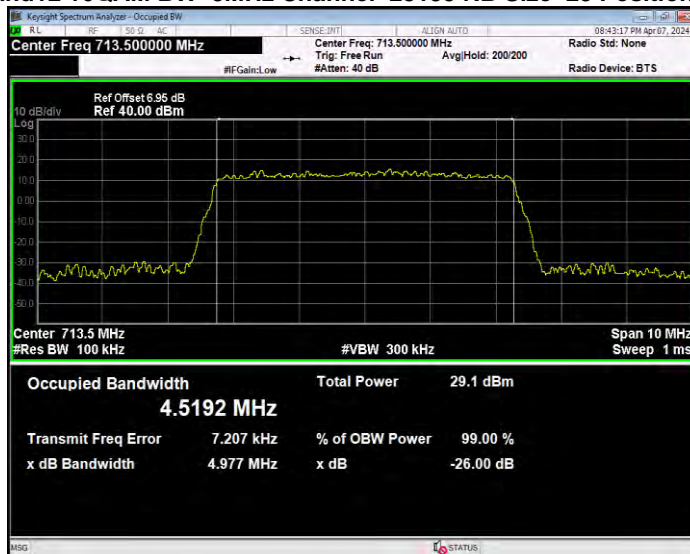

Band12 16QAM BW=5MHz Channel=23155 RB Size=25 Position=#0