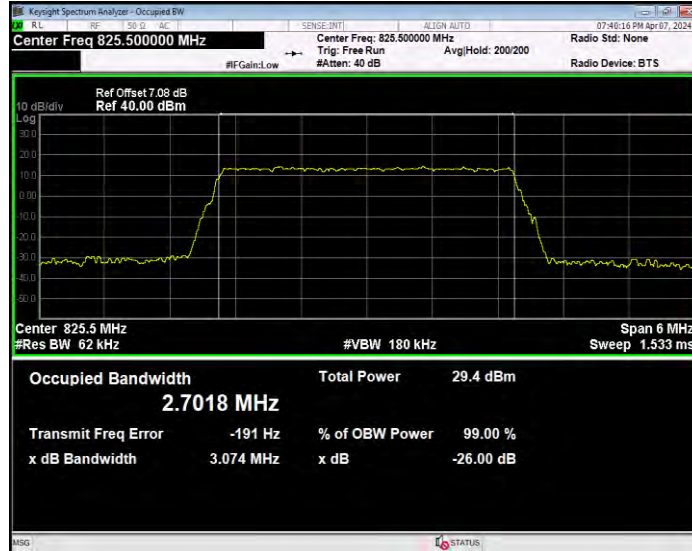

Band5 16QAM BW=3MHz Channel=20415 RB Size=15 Position=#0