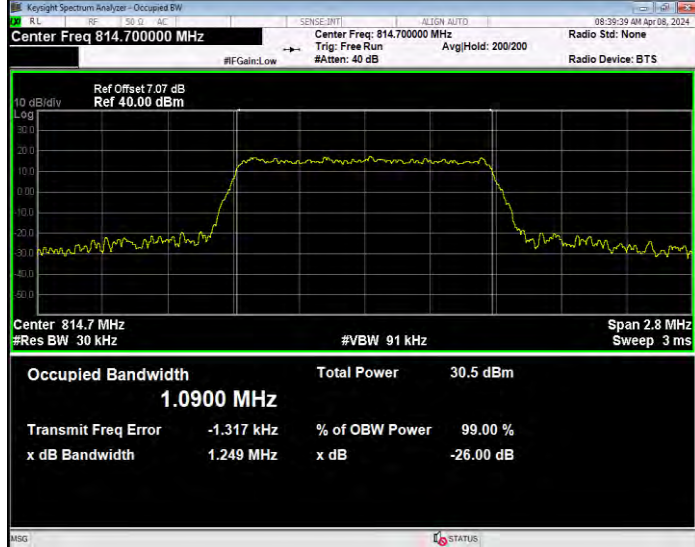

Band26(814-824) 16QAM BW=1.4MHz Channel=26697 RB Size=6 Position=#0