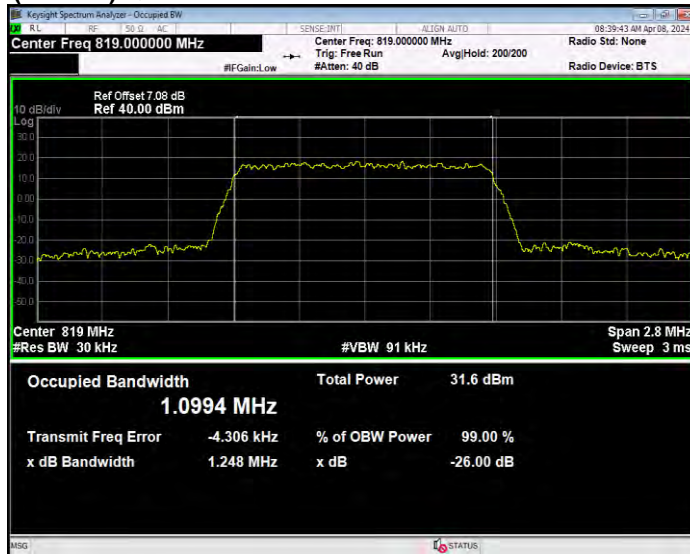

Band26(814-824) QPSK BW=1.4MHz Channel=26740 RB Size=6 Position=#0