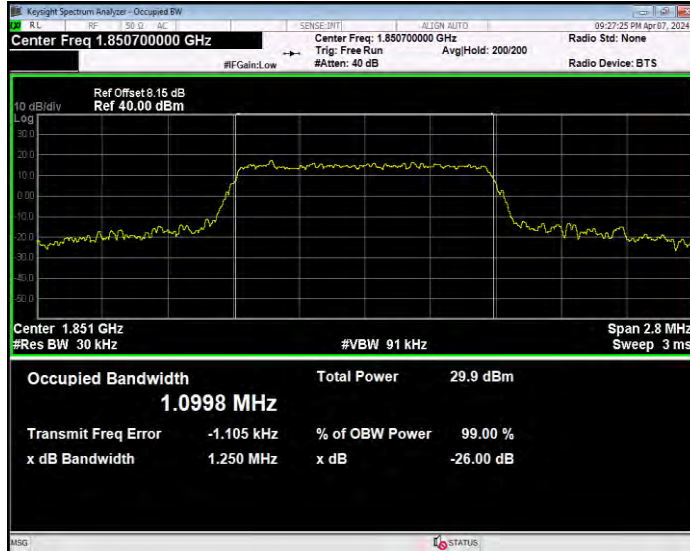

Band25 16QAM BW=1.4MHz Channel=26047 RB Size=6 Position=#0