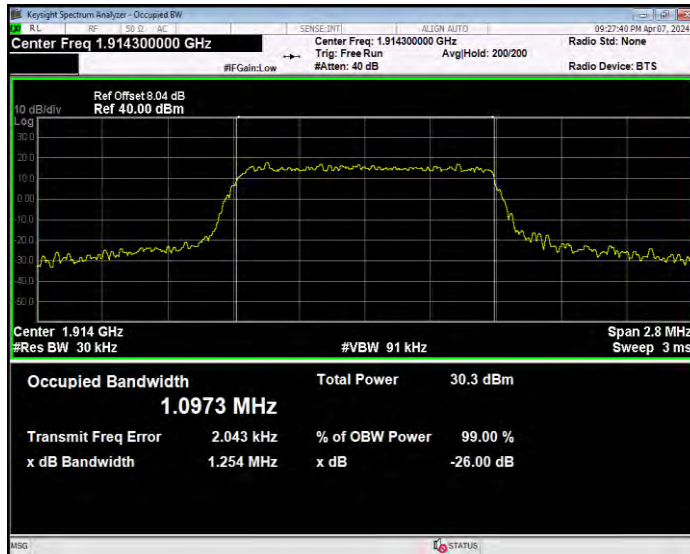

Band25 16QAM BW=1.4MHz Channel=26683 RB Size=6 Position=#0