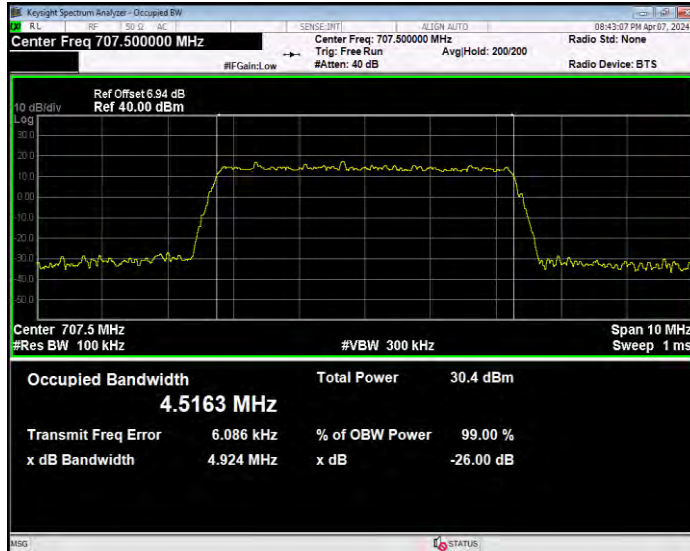

Band12 QPSK BW=5MHz Channel=23095 RB Size=25 Position=#0