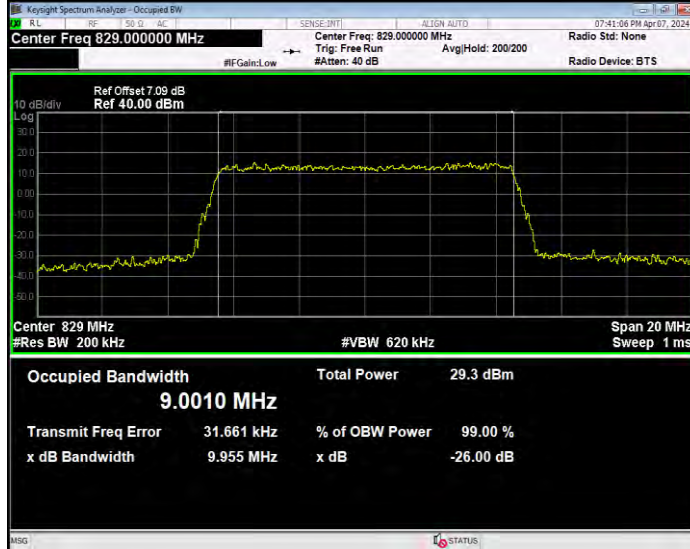

Band5 QPSK BW=10MHz Channel=20450 RB Size=50 Position=#0