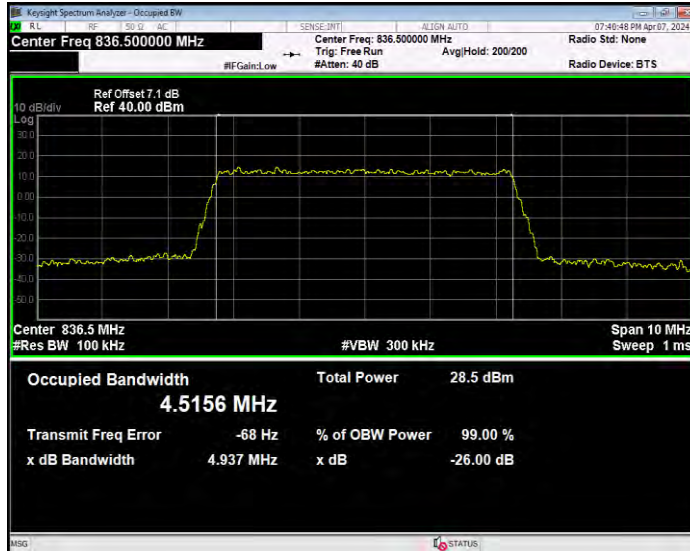

Band5 16QAM BW=5MHz Channel=20525 RB Size=25 Position=#0