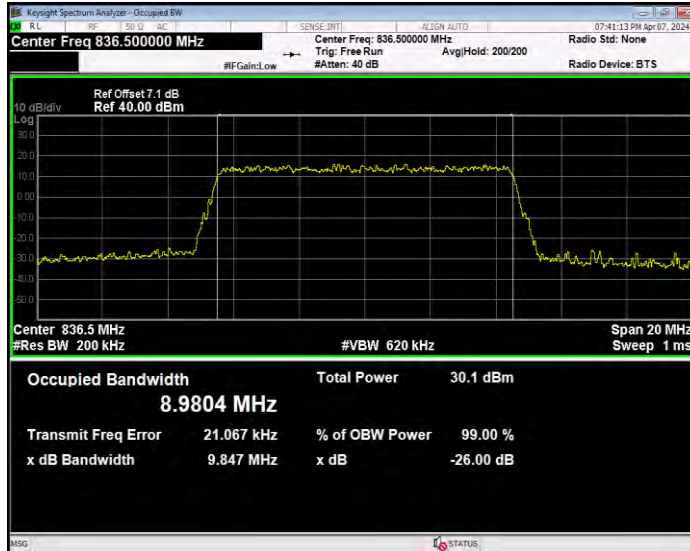

Band5 QPSK BW=10MHz Channel=20525 RB Size=50 Position=#0