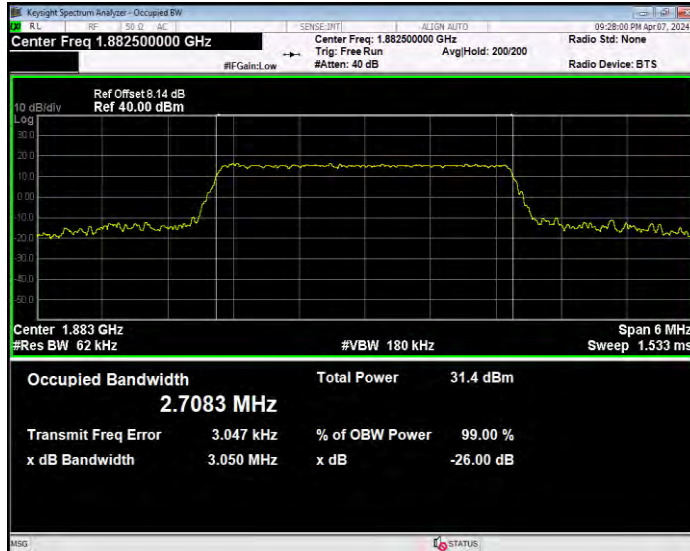

Band25 16QAM BW=20MHz Channel=26365 RB Size=100 Position=#0

Band25 16QAM BW=20MHz Channel=26590 RB Size=100 Position=#0

Band25 16QAM BW=3MHz Channel=26055 RB Size=15 Position=#0

Band25 16QAM BW=3MHz Channel=26365 RB Size=15 Position=#0