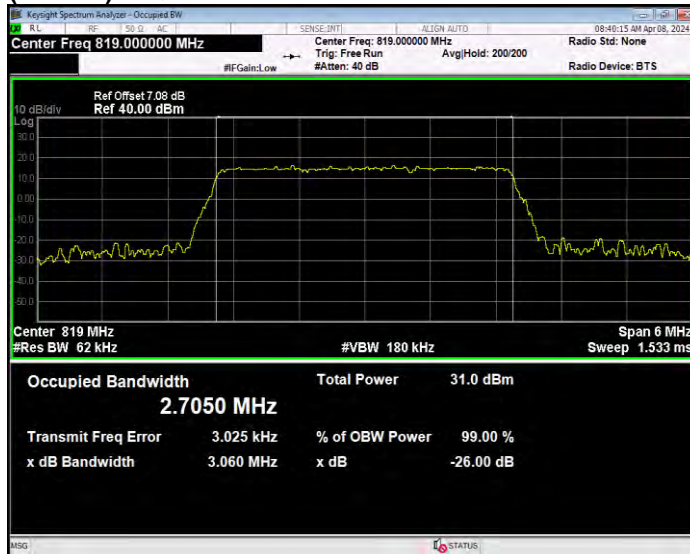

Band26(814-824) 16QAM BW=3MHz Channel=26740 RB Size=15 Position=#0