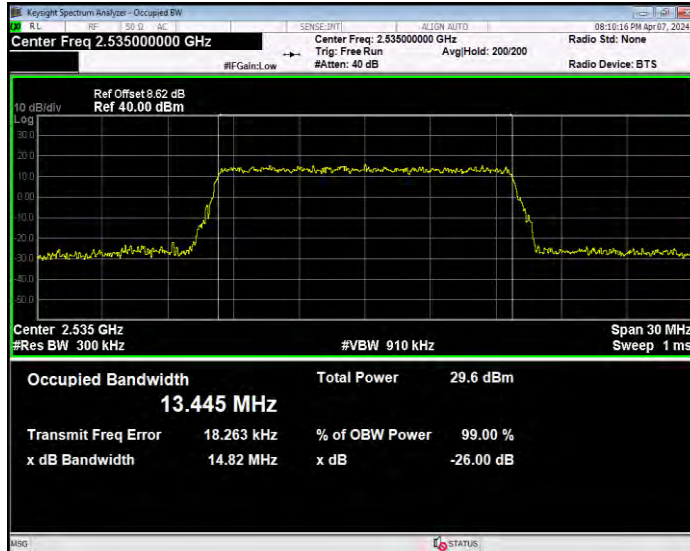

Band7 16QAM BW=15MHz Channel=21100 RB Size=75 Position=#0