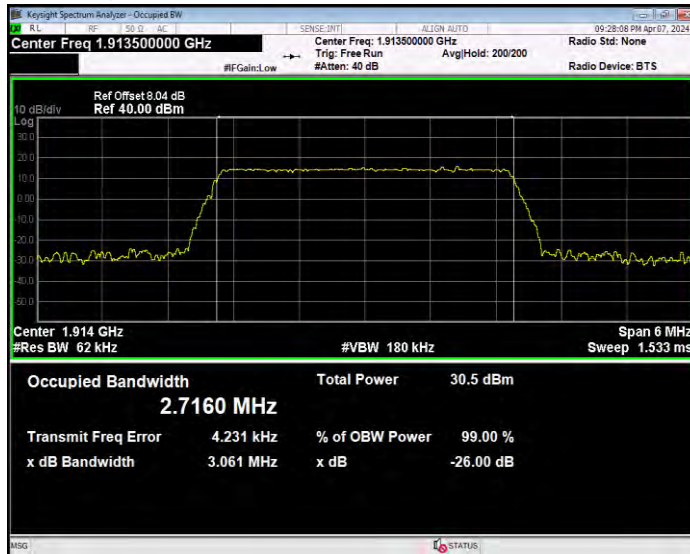

Band25 16QAM BW=3MHz Channel=26675 RB Size=15 Position=#0