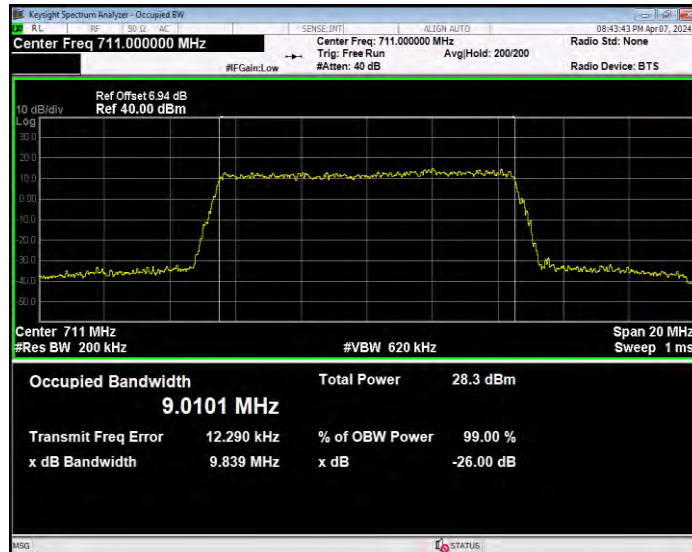

Band12 16QAM BW=1.4MHz Channel=23173 RB Size=6 Position=#0

Band12 16QAM BW=10MHz Channel=23060 RB Size=50 Position=#0

Band12 16QAM BW=10MHz Channel=23095 RB Size=50 Position=#0

Band12 16QAM BW=10MHz Channel=23130 RB Size=50 Position=#0