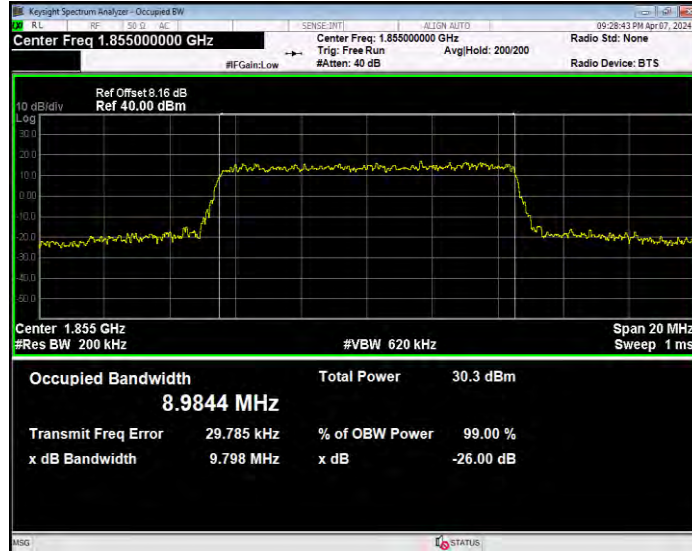

Band25 16QAM BW=10MHz Channel=26090 RB Size=50 Position=#0