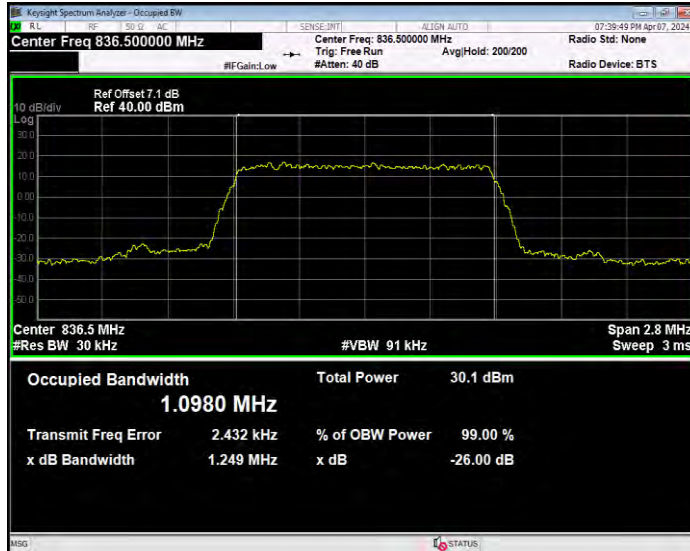

Band5 16QAM BW=5MHz Channel=20525 RB Size=25 Position=#0

Band5 16QAM BW=5MHz Channel=20625 RB Size=25 Position=#0

Band5 QPSK BW=1.4MHz Channel=20407 RB Size=6 Position=#0

Band5 QPSK BW=1.4MHz Channel=20525 RB Size=6 Position=#0