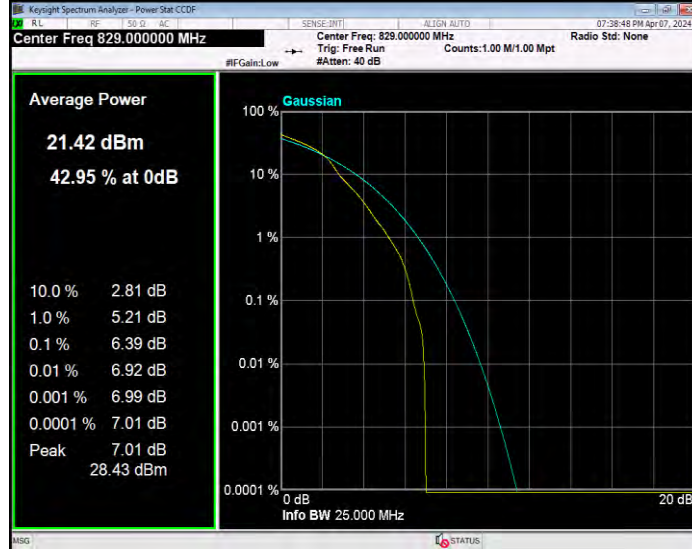

**Band5 16QAM BW=1.4MHz Channel=20407 RB Size=1 Position=#0**

**Band5 16QAM BW=1.4MHz Channel=20525 RB Size=1 Position=#0**

**Band5 16QAM BW=1.4MHz Channel=20643 RB Size=1 Position=#0**

**Band5 16QAM BW=10MHz Channel=20450 RB Size=1 Position=#0**

**Band5 16QAM BW=10MHz Channel=20525 RB Size=1 Position=#0**

**Band5 16QAM BW=10MHz Channel=20600 RB Size=1 Position=#0**

**Band5 16QAM BW=3MHz Channel=20415 RB Size=1 Position=#0**

**Band5 16QAM BW=3MHz Channel=20525 RB Size=1 Position=#0**