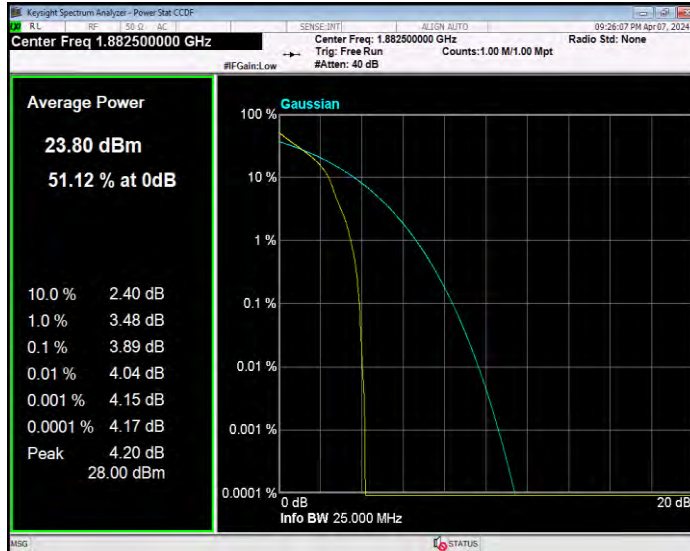

Band25 QPSK BW=10MHz Channel=26365 RB Size=1 Position=#0