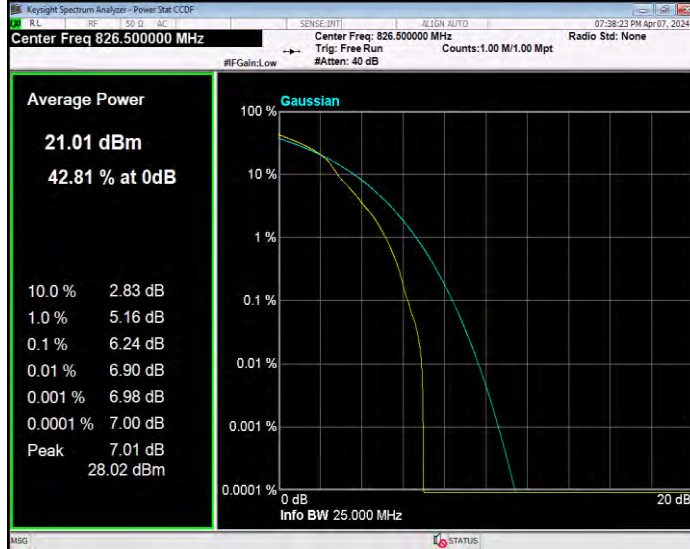

Band5 16QAM BW=5MHz Channel=20425 RB Size=1 Position=#0