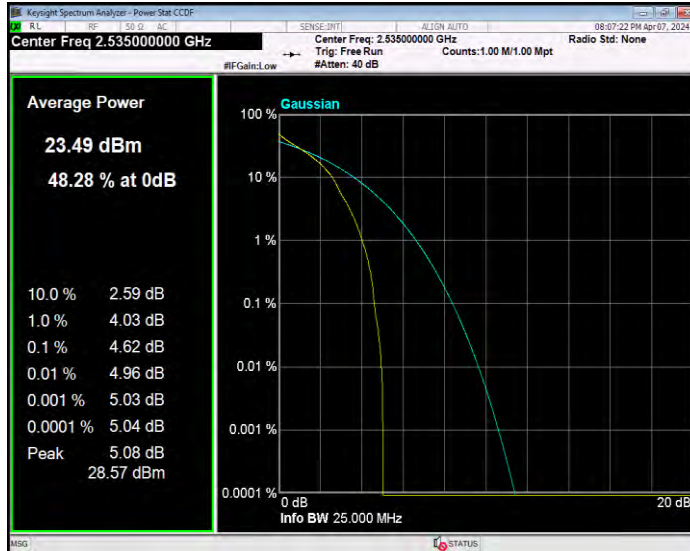

Band7 QPSK BW=5MHz Channel=21100 RB Size=1 Position=#0