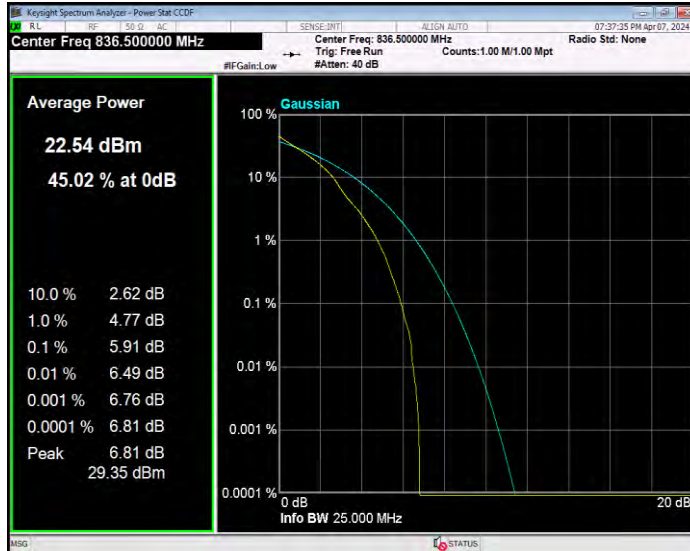

Band5 QPSK BW=1.4MHz Channel=20525 RB Size=1 Position=#0