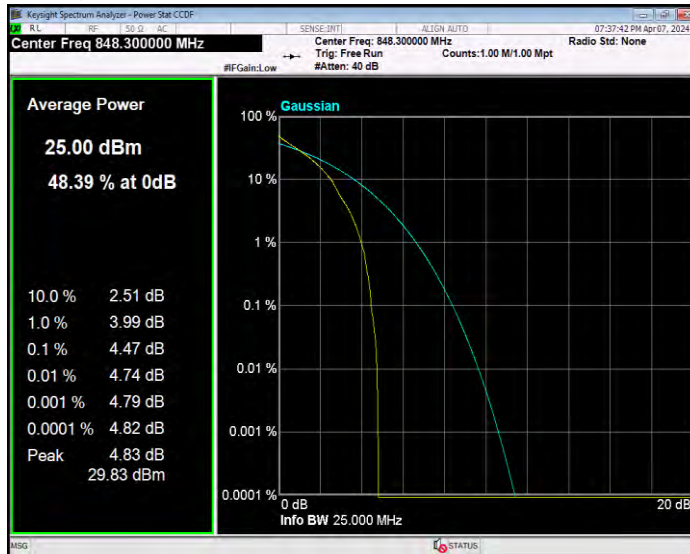

Band5 QPSK BW=1.4MHz Channel=20643 RB Size=1 Position=#0