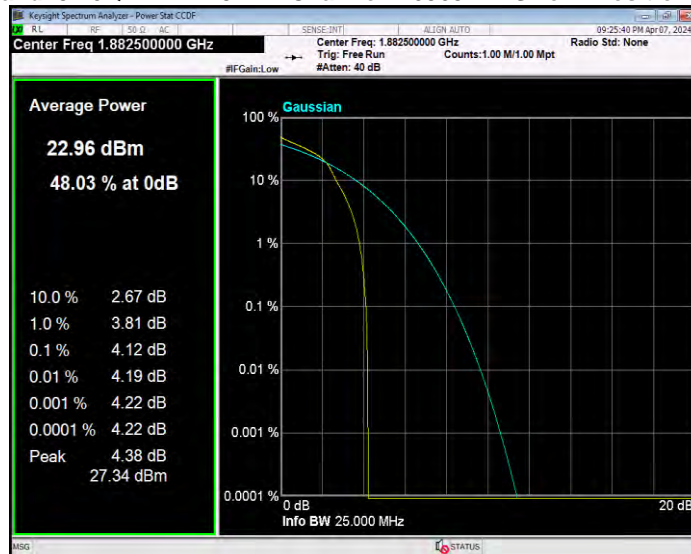

Band25 16QAM BW=5MHz Channel=26365 RB Size=1 Position=#0