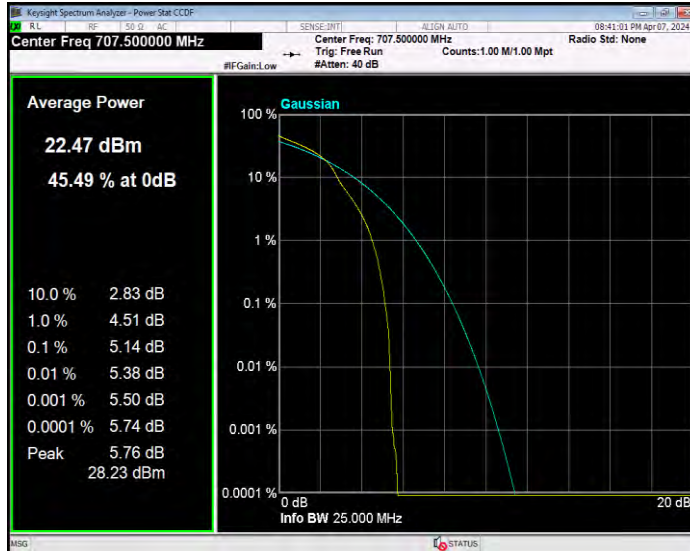

Band12 16QAM BW=10MHz Channel=23095 RB Size=1 Position=#0