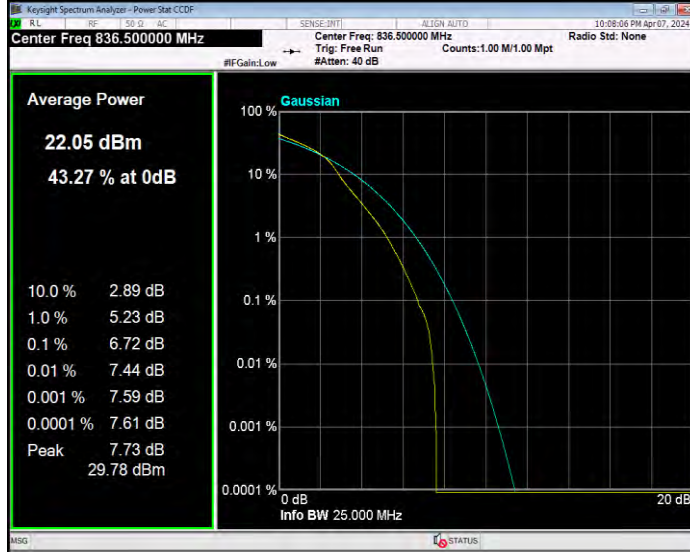

**Band26(814-824) QPSK BW=5MHz Channel=26740 RB Size=1 Position=#0**

**Band26(814-824) QPSK BW=5MHz Channel=26765 RB Size=1 Position=#0**

**Band26(824-849) 16QAM BW=1.4MHz Channel=26797 RB Size=1 Position=#0**

**Band26(824-849) 16QAM BW=1.4MHz Channel=26915 RB Size=1 Position=#0**

**Band26(824-849) 16QAM BW=1.4MHz Channel=27033 RB Size=1 Position=#0**

**Band26(824-849) 16QAM BW=10MHz Channel=26840 RB Size=1 Position=#0**