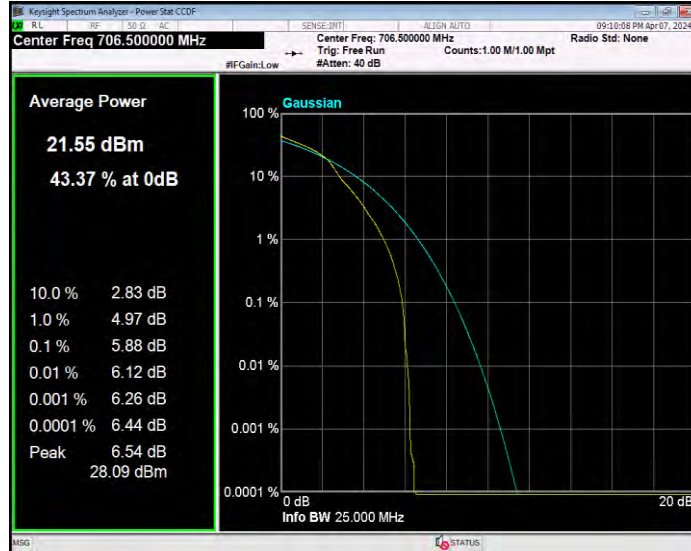

**Band17 16QAM BW=10MHz Channel=23780 RB Size=1 Position=#0**

**Band17 16QAM BW=10MHz Channel=23790 RB Size=1 Position=#0**

**Band17 16QAM BW=10MHz Channel=23800 RB Size=1 Position=#0**

**Band17 16QAM BW=5MHz Channel=23755 RB Size=1 Position=#0**