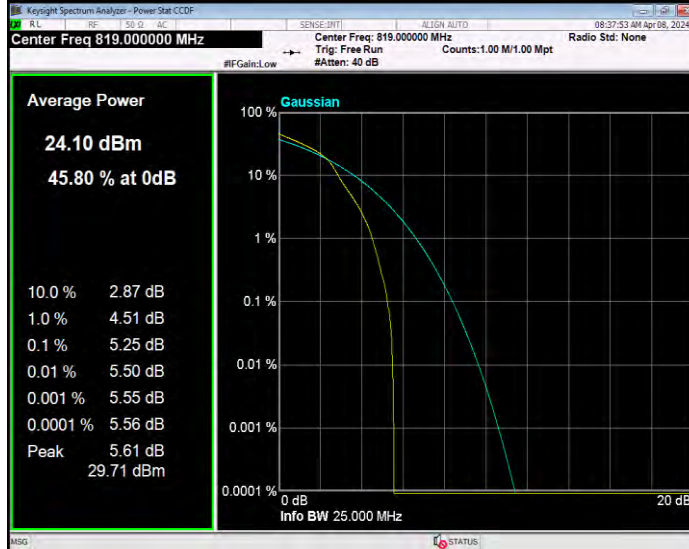

Band26(814-824) 16QAM BW=1.4MHz Channel=26740 RB Size=1 Position=#0