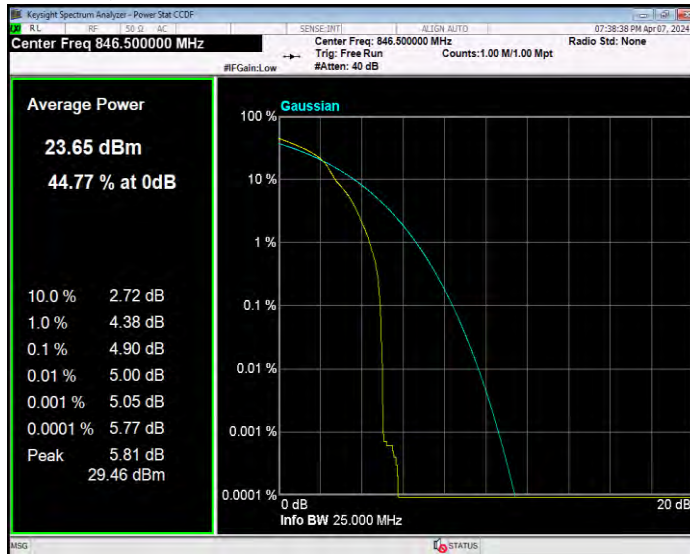

**Band5 16QAM BW=10MHz Channel=20525 RB Size=1 Position=#0**

**Band5 16QAM BW=10MHz Channel=20600 RB Size=1 Position=#0**

**Band5 16QAM BW=3MHz Channel=20415 RB Size=1 Position=#0**

**Band5 16QAM BW=3MHz Channel=20525 RB Size=1 Position=#0**

**Band5 16QAM BW=3MHz Channel=20635 RB Size=1 Position=#0**

**Band5 16QAM BW=5MHz Channel=20425 RB Size=1 Position=#0**

**Band5 16QAM BW=5MHz Channel=20525 RB Size=1 Position=#0**

**Band5 16QAM BW=5MHz Channel=20625 RB Size=1 Position=#0**