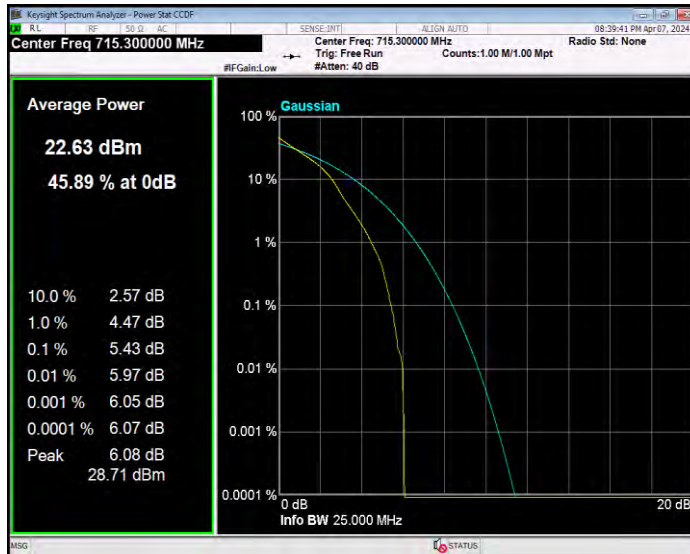

Band12 QPSK BW=1.4MHz Channel=23173 RB Size=1 Position=#0