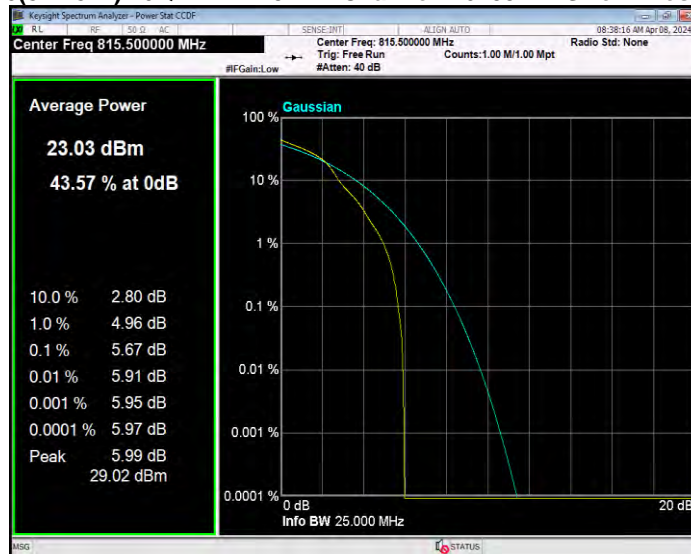

Band26(814-824) 16QAM BW=3MHz Channel=26705 RB Size=1 Position=#0