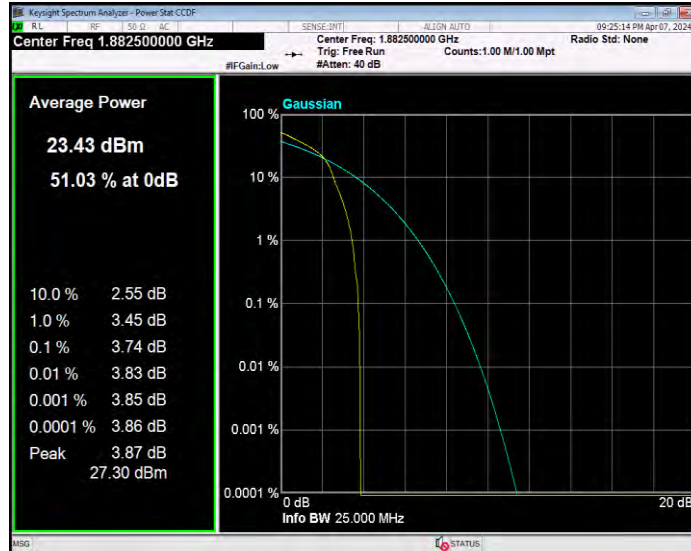

Band25 16QAM BW=3MHz Channel=26365 RB Size=1 Position=#0