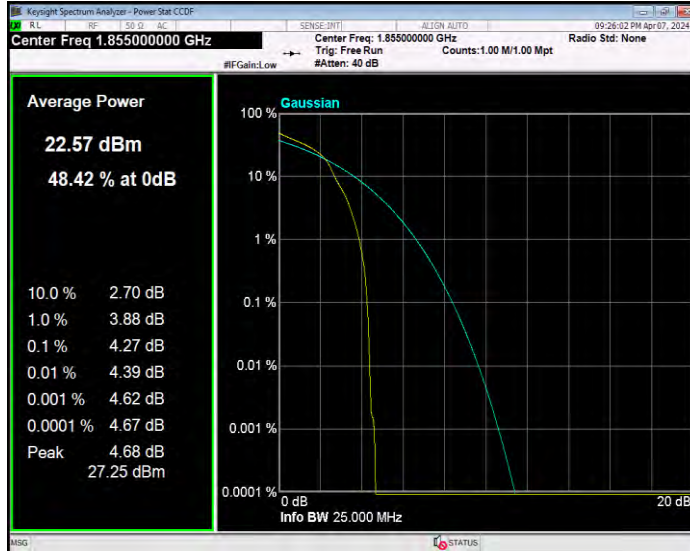

**Band25 16QAM BW=1.4MHz Channel=26047 RB Size=1 Position=#0**

**Band25 16QAM BW=1.4MHz Channel=26365 RB Size=1 Position=#0**

**Band25 16QAM BW=1.4MHz Channel=26683 RB Size=1 Position=#0**

**Band25 16QAM BW=10MHz Channel=26090 RB Size=1 Position=#0**