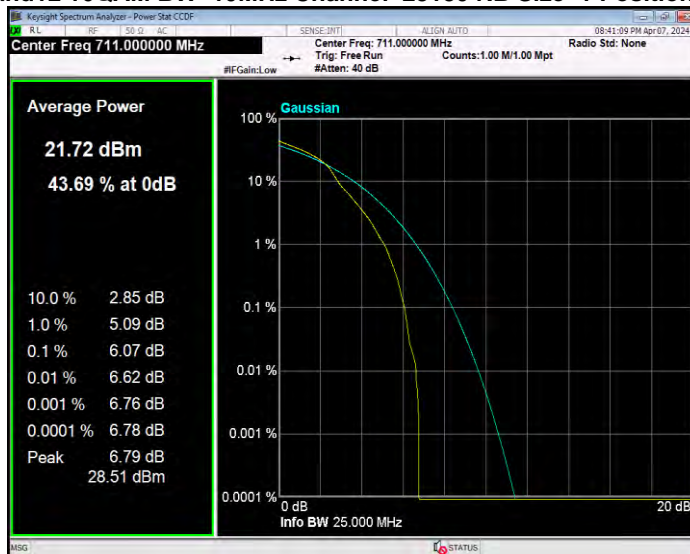

Band12 16QAM BW=10MHz Channel=23130 RB Size=1 Position=#0