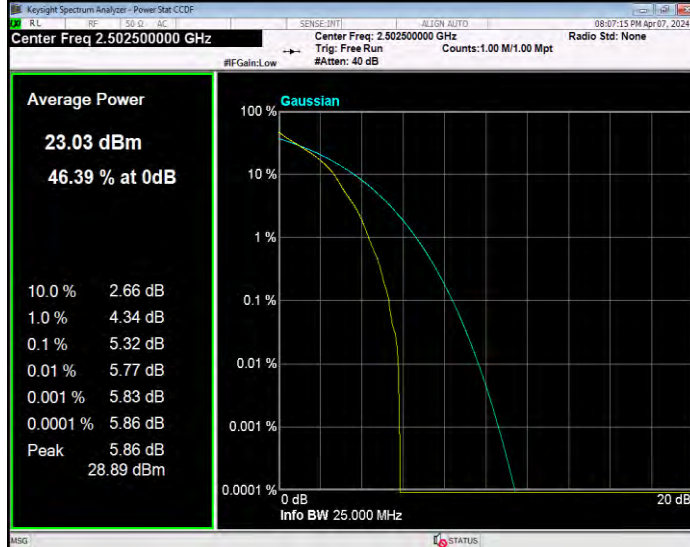

Band7 QPSK BW=5MHz Channel=20775 RB Size=1 Position=#0