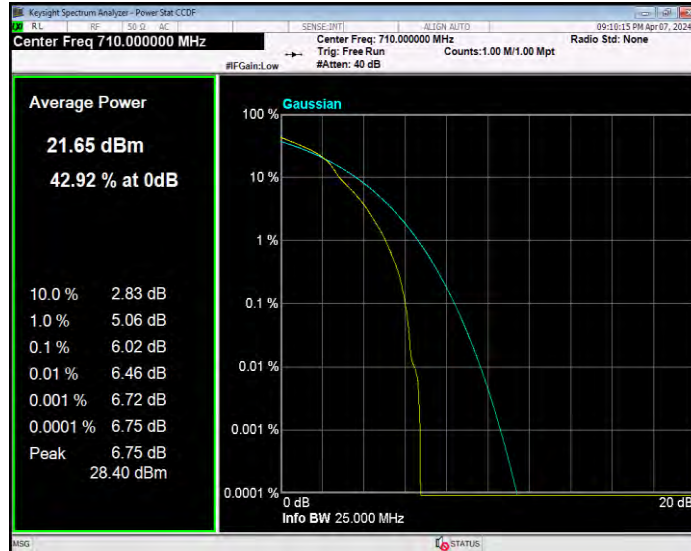

Band17 16QAM BW=5MHz Channel=23790 RB Size=1 Position=#0