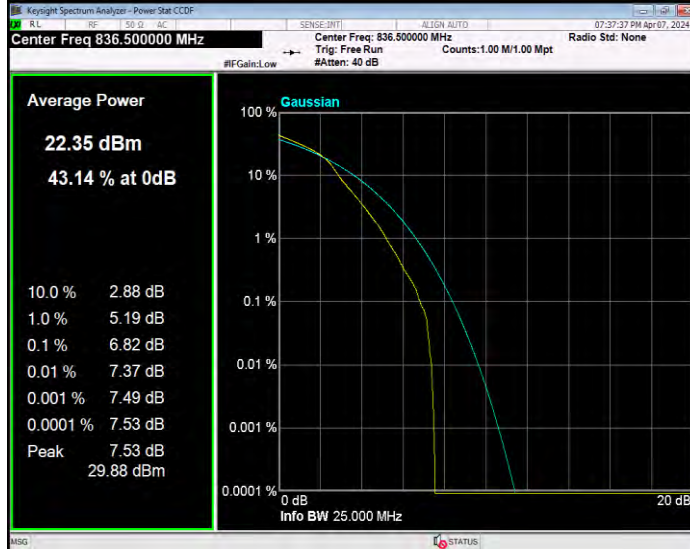

**Band5 16QAM BW=1.4MHz Channel=20407 RB Size=1 Position=#0**

**Band5 16QAM BW=1.4MHz Channel=20525 RB Size=1 Position=#0**

**Band5 16QAM BW=1.4MHz Channel=20643 RB Size=1 Position=#0**

**Band5 16QAM BW=10MHz Channel=20450 RB Size=1 Position=#0**

**Band5 16QAM BW=10MHz Channel=20525 RB Size=1 Position=#0**

**Band5 16QAM BW=10MHz Channel=20600 RB Size=1 Position=#0**

**Band5 16QAM BW=3MHz Channel=20415 RB Size=1 Position=#0**

**Band5 16QAM BW=3MHz Channel=20525 RB Size=1 Position=#0**