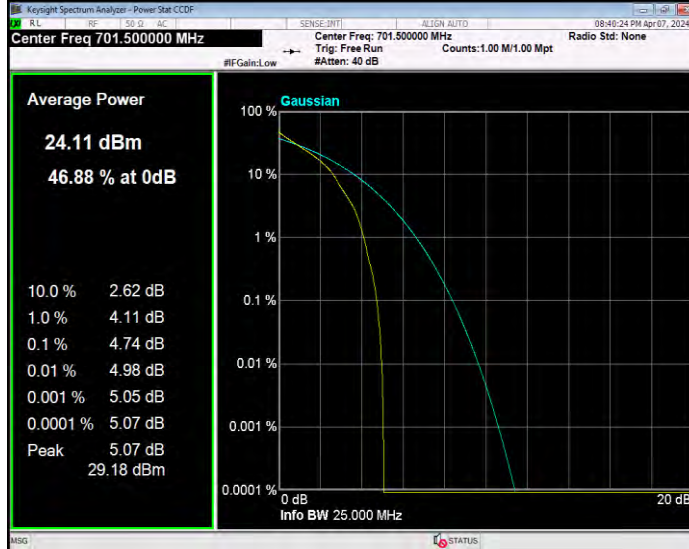

Band12 QPSK BW=5MHz Channel=23035 RB Size=1 Position=#0