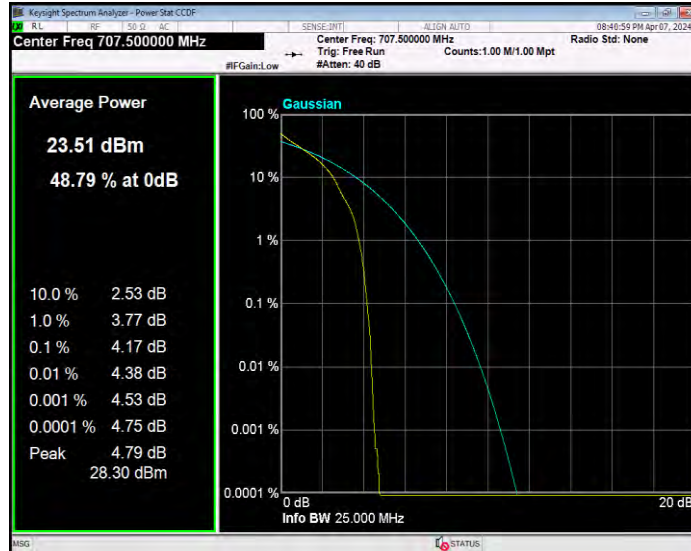

Band12 QPSK BW=10MHz Channel=23095 RB Size=1 Position=#0