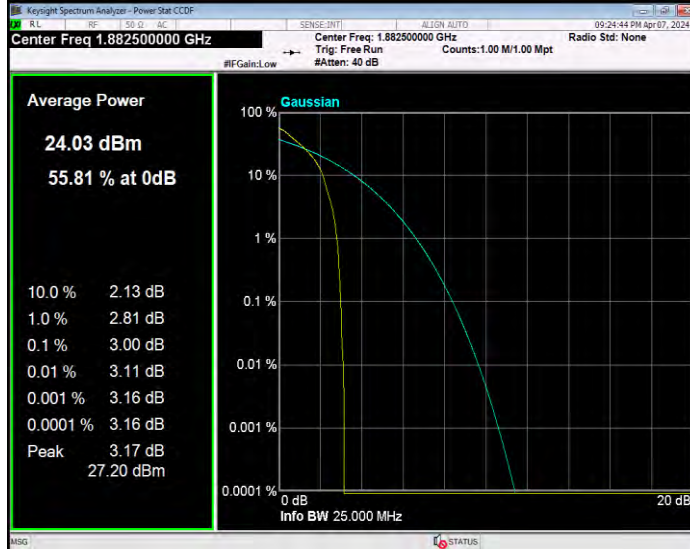

**Band25 16QAM BW=5MHz Channel=26365 RB Size=1 Position=#0**

**Band25 16QAM BW=5MHz Channel=26665 RB Size=1 Position=#0**

**Band25 QPSK BW=1.4MHz Channel=26047 RB Size=1 Position=#0**

**Band25 QPSK BW=1.4MHz Channel=26365 RB Size=1 Position=#0**