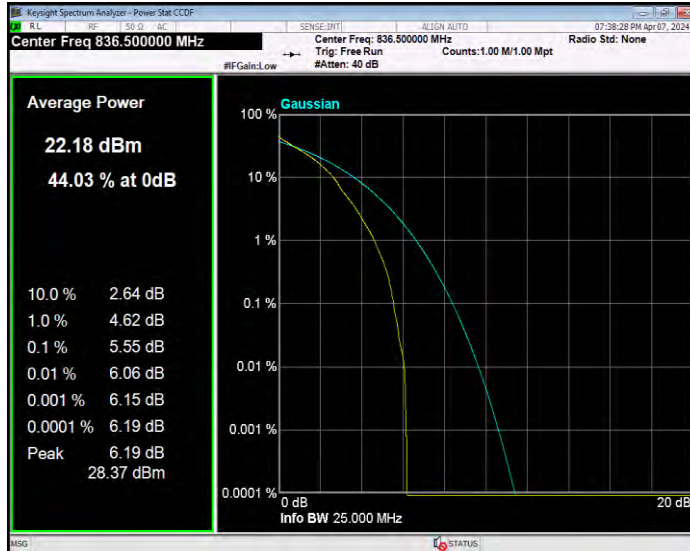

Band5 QPSK BW=5MHz Channel=20525 RB Size=1 Position=#0