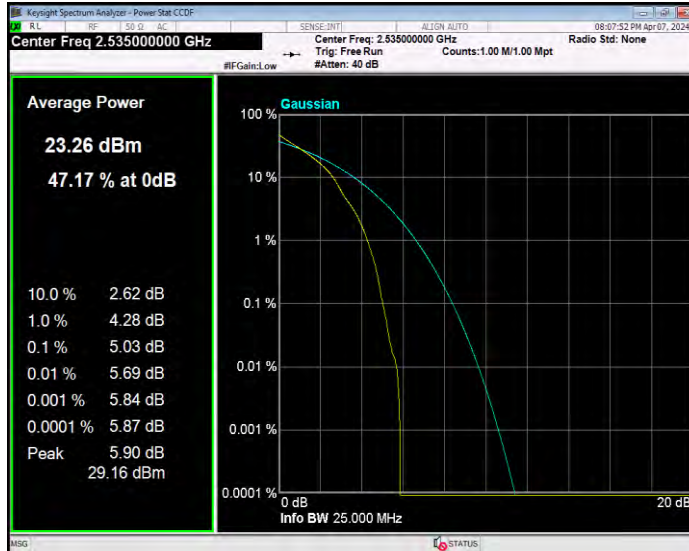

Band7 QPSK BW=10MHz Channel=21100 RB Size=1 Position=#0