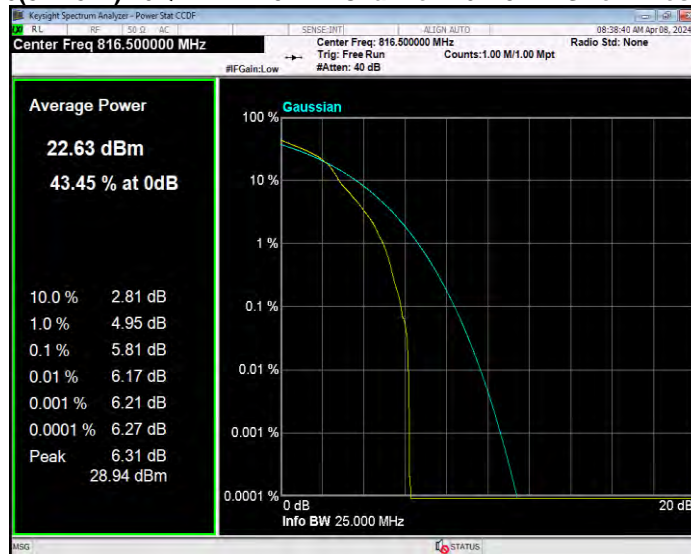

Band26(814-824) 16QAM BW=5MHz Channel=26715 RB Size=1 Position=#0