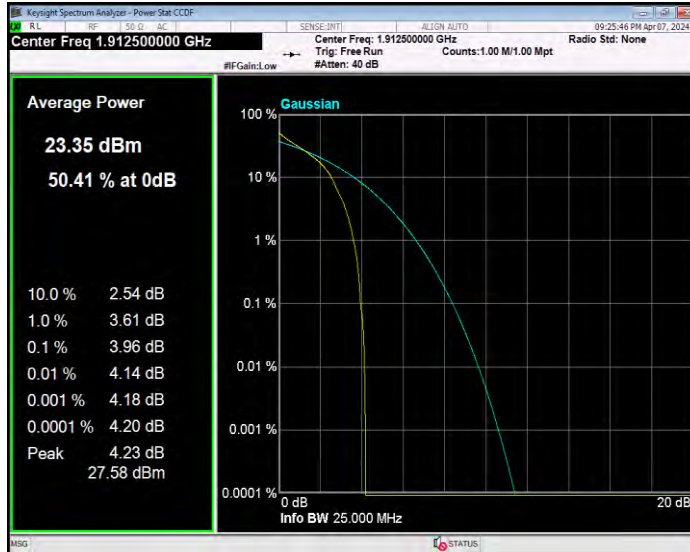

**Band25 QPSK BW=3MHz Channel=26675 RB Size=1 Position=#0**

**Band25 QPSK BW=5MHz Channel=26065 RB Size=1 Position=#0**

**Band25 QPSK BW=5MHz Channel=26365 RB Size=1 Position=#0**

**Band25 QPSK BW=5MHz Channel=26665 RB Size=1 Position=#0**

**Band26(814-824) 16QAM BW=1.4MHz Channel=26697 RB Size=1 Position=#0**

**Band26(814-824) 16QAM BW=1.4MHz Channel=26740 RB Size=1 Position=#0**

**Band26(814-824) 16QAM BW=1.4MHz Channel=26783 RB Size=1 Position=#0**