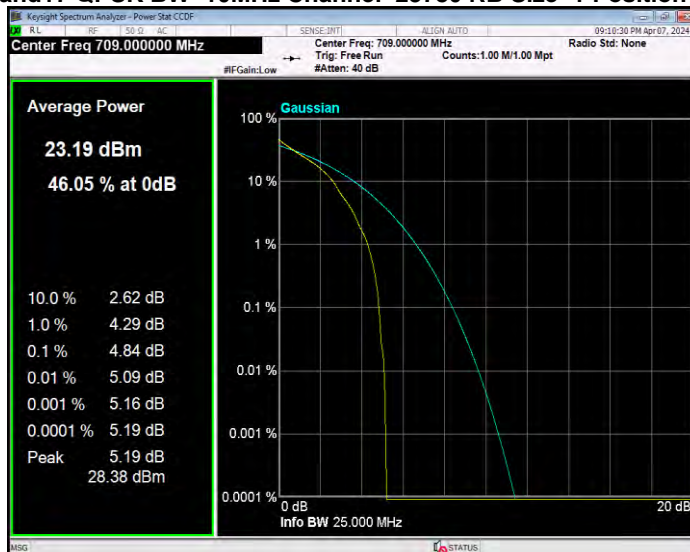

Band17 QPSK BW=10MHz Channel=23780 RB Size=1 Position=#0