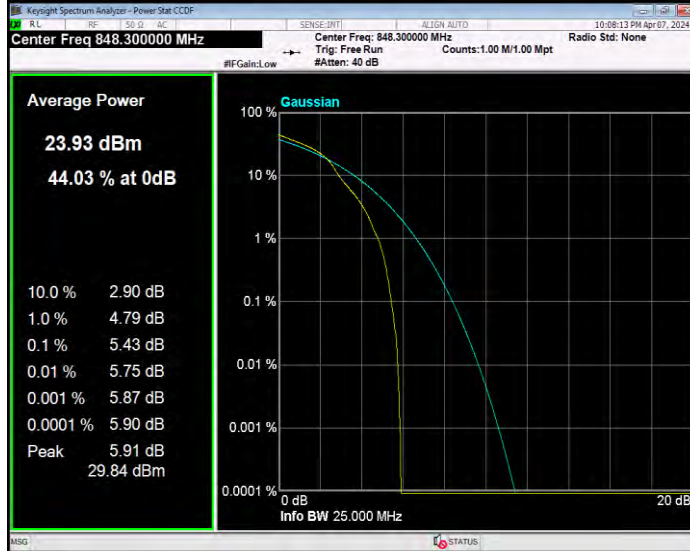

**Band26(814-824) QPSK BW=5MHz Channel=26740 RB Size=1 Position=#0**

**Band26(814-824) QPSK BW=5MHz Channel=26765 RB Size=1 Position=#0**

**Band26(824-849) 16QAM BW=1.4MHz Channel=26797 RB Size=1 Position=#0**

**Band26(824-849) 16QAM BW=1.4MHz Channel=26915 RB Size=1 Position=#0**

**Band26(824-849) 16QAM BW=1.4MHz Channel=27033 RB Size=1 Position=#0**

**Band26(824-849) 16QAM BW=10MHz Channel=26840 RB Size=1 Position=#0**