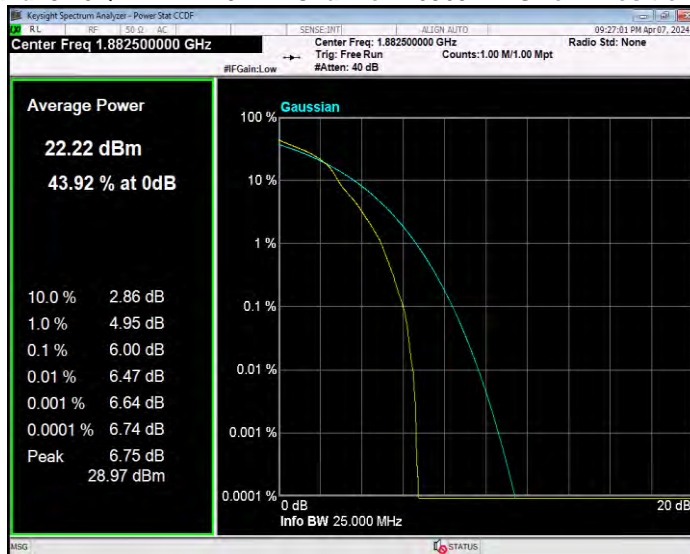

Band25 16QAM BW=20MHz Channel=26365 RB Size=1 Position=#0