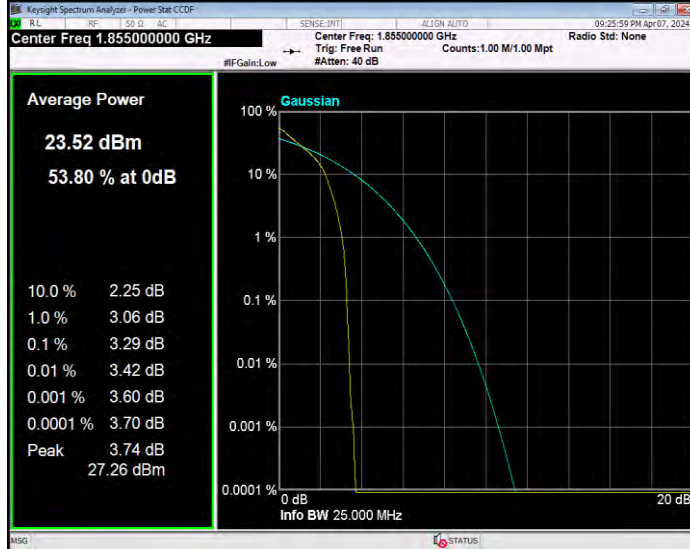

Band25 QPSK BW=10MHz Channel=26090 RB Size=1 Position=#0