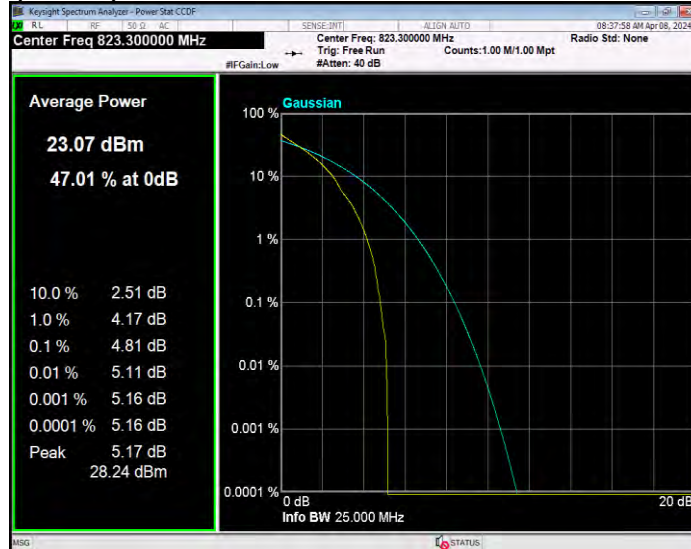

Band26(814-824) QPSK BW=1.4MHz Channel=26783 RB Size=1 Position=#0