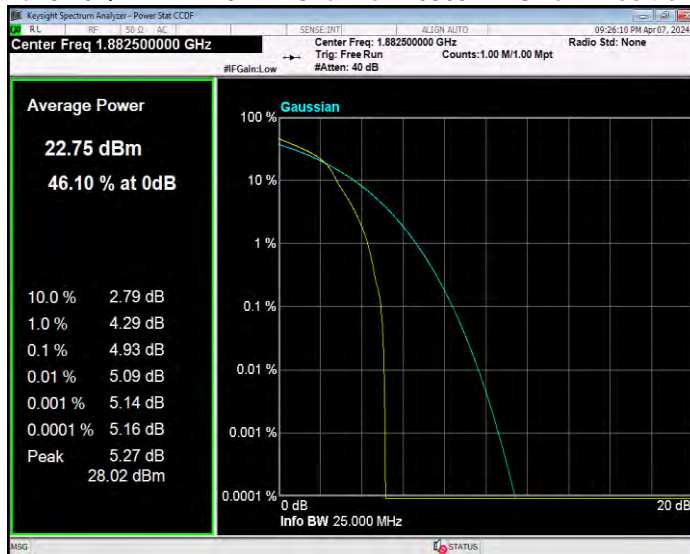

Band25 16QAM BW=10MHz Channel=26365 RB Size=1 Position=#0