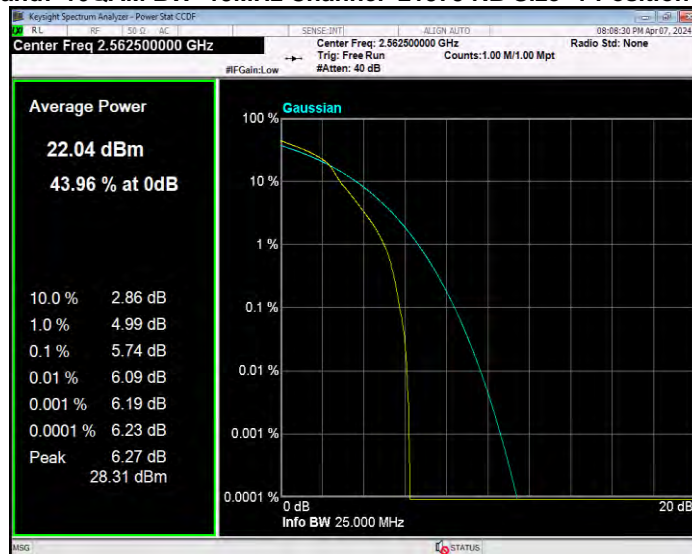

Band7 16QAM BW=15MHz Channel=21375 RB Size=1 Position=#0