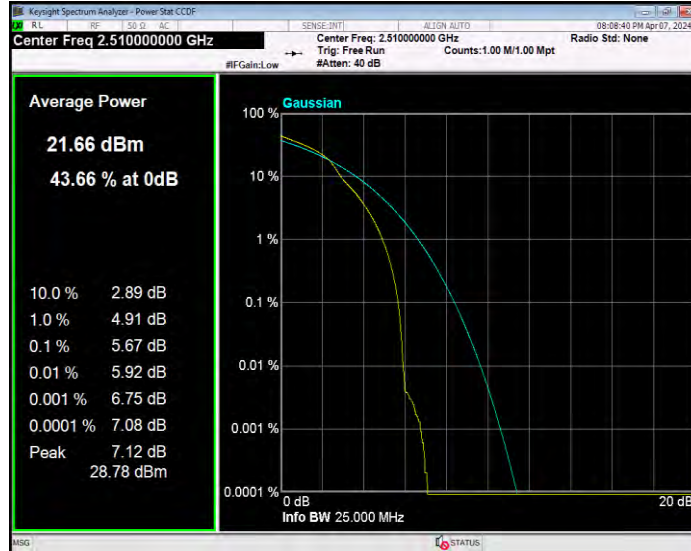

Band7 16QAM BW=20MHz Channel=20850 RB Size=1 Position=#0