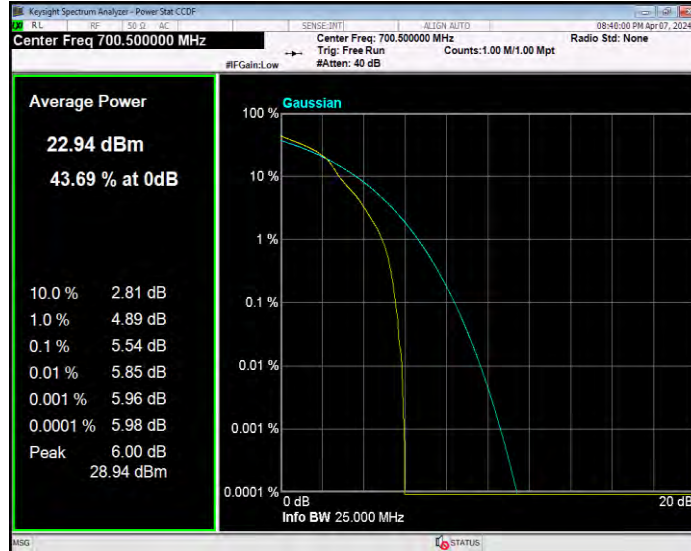

Band12 16QAM BW=3MHz Channel=23025 RB Size=1 Position=#0