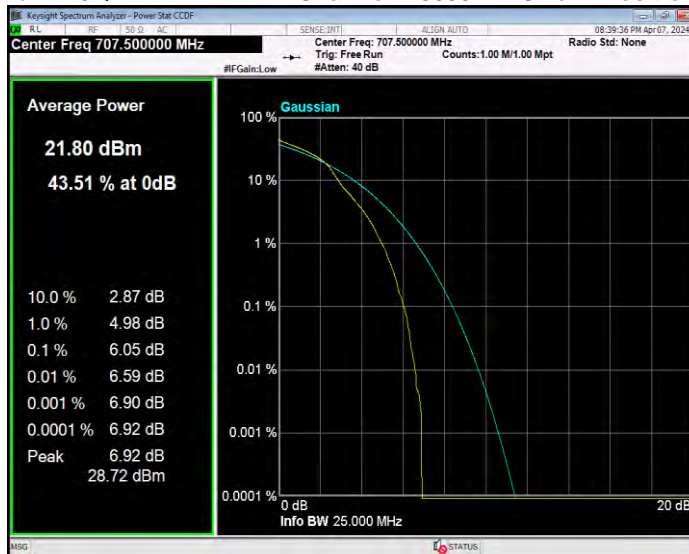

Band12 16QAM BW=1.4MHz Channel=23095 RB Size=1 Position=#0