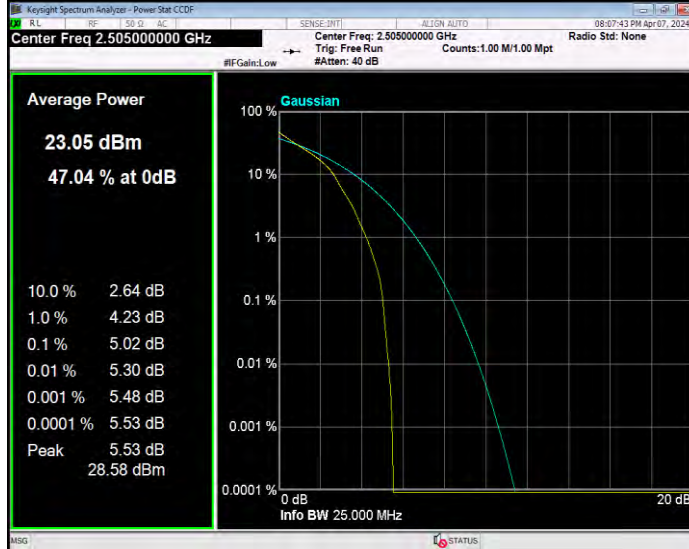

Band7 QPSK BW=10MHz Channel=20800 RB Size=1 Position=#0