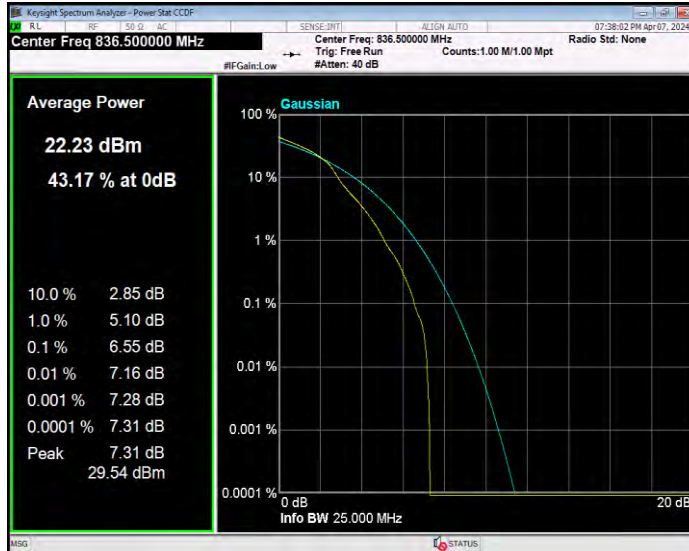

**Band5 16QAM BW=1.4MHz Channel=20407 RB Size=1 Position=#0**

**Band5 16QAM BW=1.4MHz Channel=20525 RB Size=1 Position=#0**

**Band5 16QAM BW=1.4MHz Channel=20643 RB Size=1 Position=#0**

**Band5 16QAM BW=10MHz Channel=20450 RB Size=1 Position=#0**

**Band5 16QAM BW=10MHz Channel=20525 RB Size=1 Position=#0**

**Band5 16QAM BW=10MHz Channel=20600 RB Size=1 Position=#0**

**Band5 16QAM BW=3MHz Channel=20415 RB Size=1 Position=#0**

**Band5 16QAM BW=3MHz Channel=20525 RB Size=1 Position=#0**

**Band5 16QAM BW=3MHz Channel=20635 RB Size=1 Position=#0**

**Band5 16QAM BW=5MHz Channel=20425 RB Size=1 Position=#0**

**Band5 16QAM BW=5MHz Channel=20525 RB Size=1 Position=#0**

**Band5 16QAM BW=5MHz Channel=20625 RB Size=1 Position=#0**