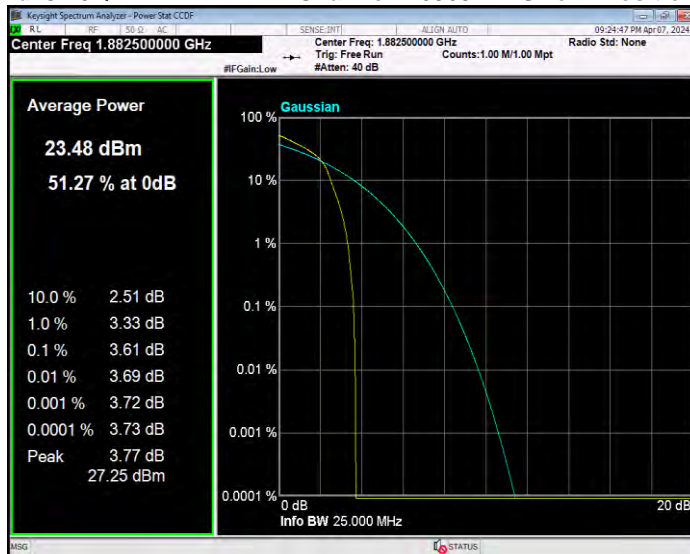

Band25 16QAM BW=1.4MHz Channel=26365 RB Size=1 Position=#0