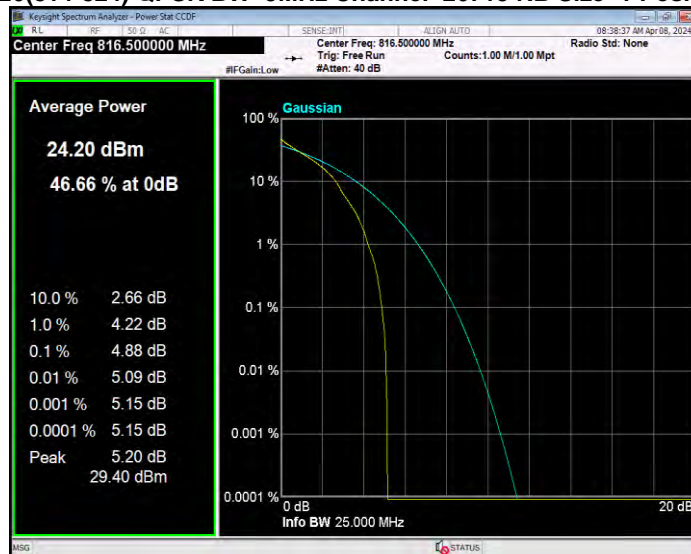

Band26(814-824) QPSK BW=5MHz Channel=26715 RB Size=1 Position=#0