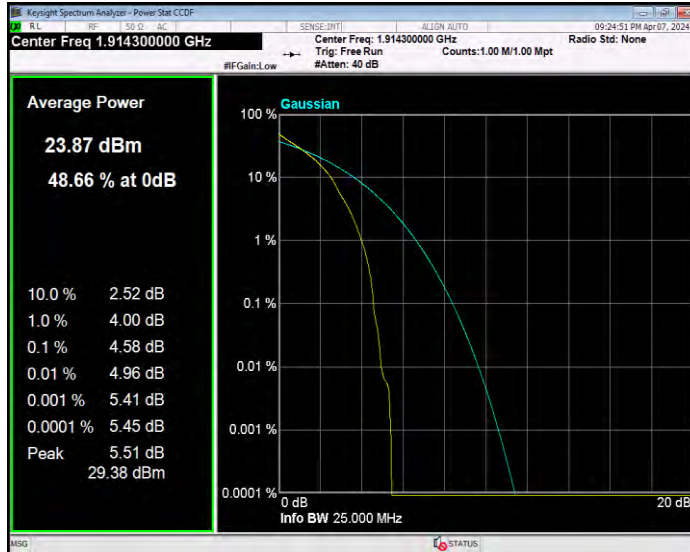

Band25 QPSK BW=1.4MHz Channel=26683 RB Size=1 Position=#0