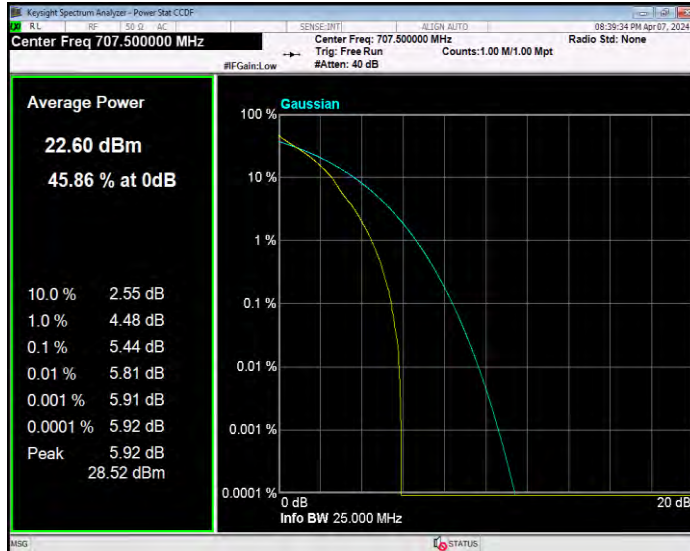

Band12 QPSK BW=1.4MHz Channel=23095 RB Size=1 Position=#0