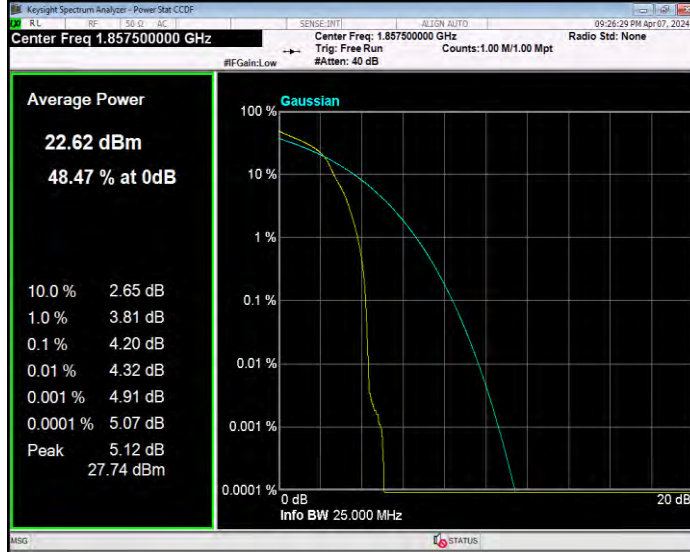

Band25 16QAM BW=15MHz Channel=26115 RB Size=1 Position=#0