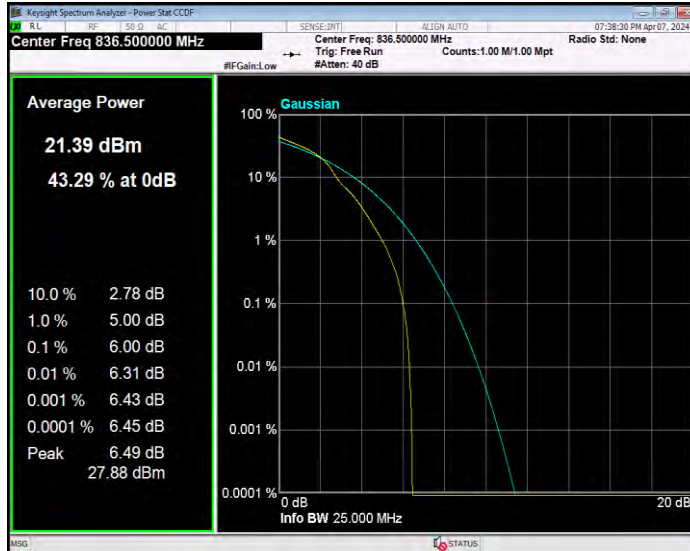

Band5 16QAM BW=5MHz Channel=20525 RB Size=1 Position=#0