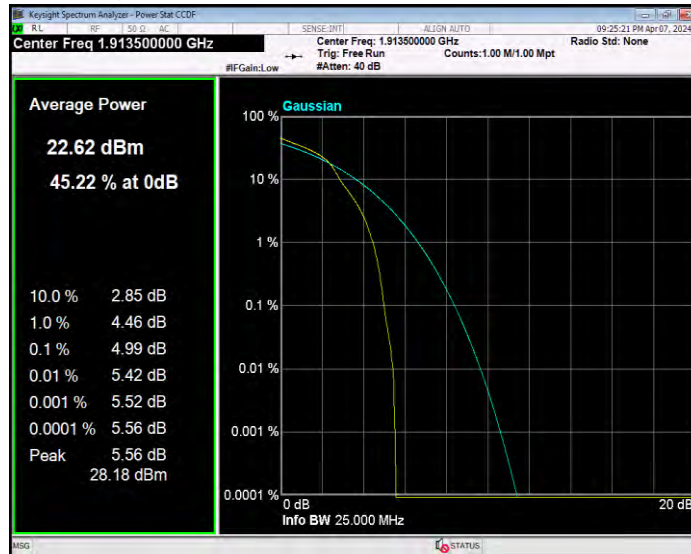

Band25 16QAM BW=3MHz Channel=26675 RB Size=1 Position=#0