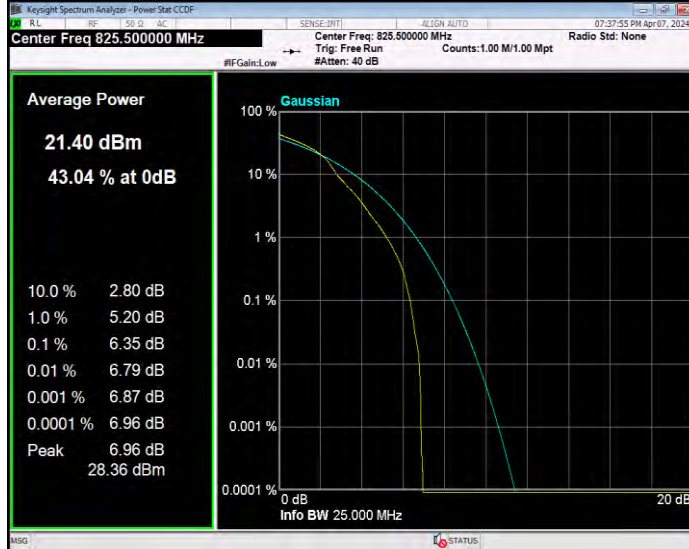

**Band5 16QAM BW=1.4MHz Channel=20407 RB Size=1 Position=#0**

**Band5 16QAM BW=1.4MHz Channel=20525 RB Size=1 Position=#0**

**Band5 16QAM BW=1.4MHz Channel=20643 RB Size=1 Position=#0**

**Band5 16QAM BW=10MHz Channel=20450 RB Size=1 Position=#0**

**Band5 16QAM BW=10MHz Channel=20525 RB Size=1 Position=#0**

**Band5 16QAM BW=10MHz Channel=20600 RB Size=1 Position=#0**

**Band5 16QAM BW=3MHz Channel=20415 RB Size=1 Position=#0**

**Band5 16QAM BW=3MHz Channel=20525 RB Size=1 Position=#0**