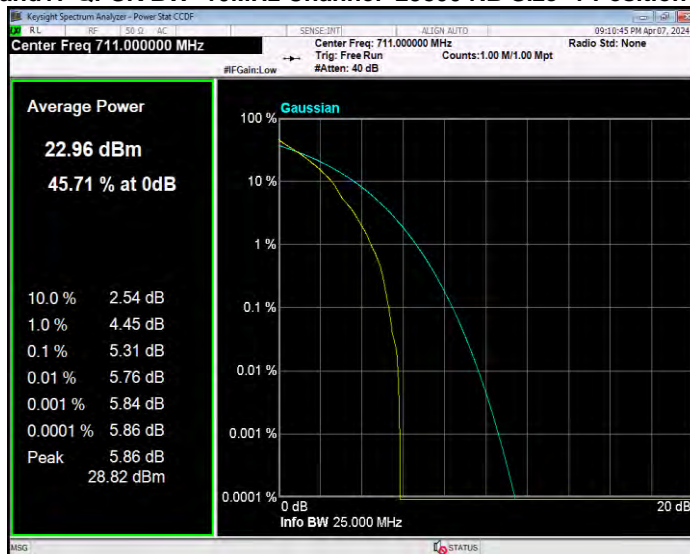

Band17 QPSK BW=10MHz Channel=23800 RB Size=1 Position=#0