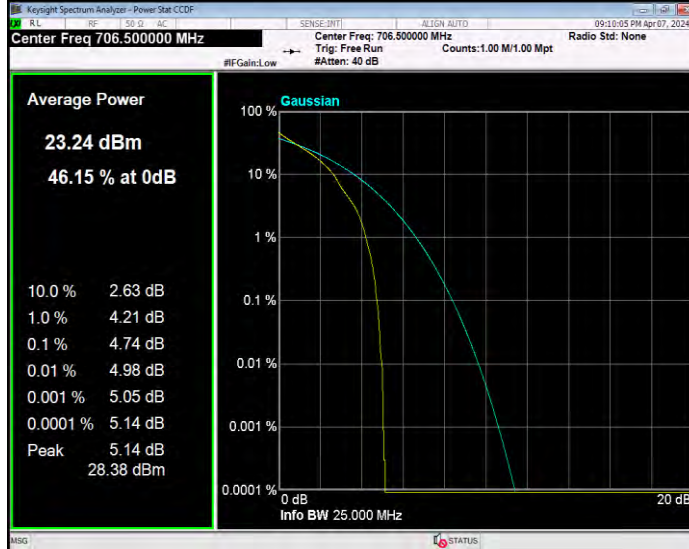

Band17 QPSK BW=5MHz Channel=23755 RB Size=1 Position=#0