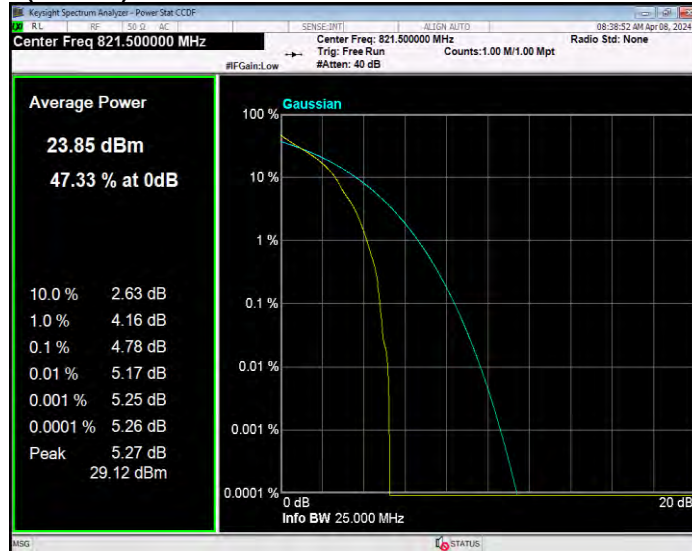

Band26(814-824) QPSK BW=5MHz Channel=26765 RB Size=1 Position=#0