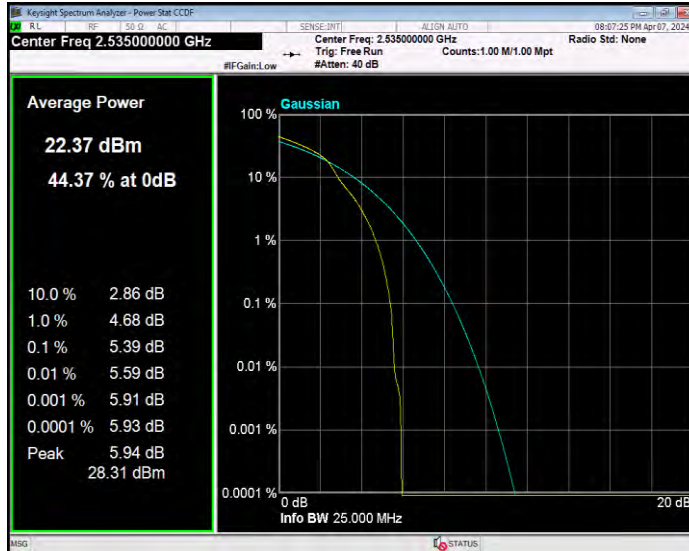

Band7 16QAM BW=5MHz Channel=21100 RB Size=1 Position=#0