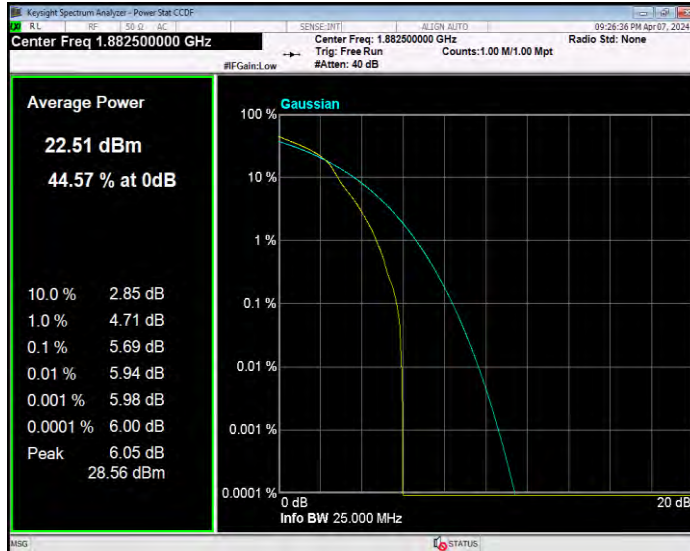

**Band25 16QAM BW=10MHz Channel=26365 RB Size=1 Position=#0**

**Band25 16QAM BW=10MHz Channel=26640 RB Size=1 Position=#0**

**Band25 16QAM BW=15MHz Channel=26115 RB Size=1 Position=#0**

**Band25 16QAM BW=15MHz Channel=26365 RB Size=1 Position=#0**