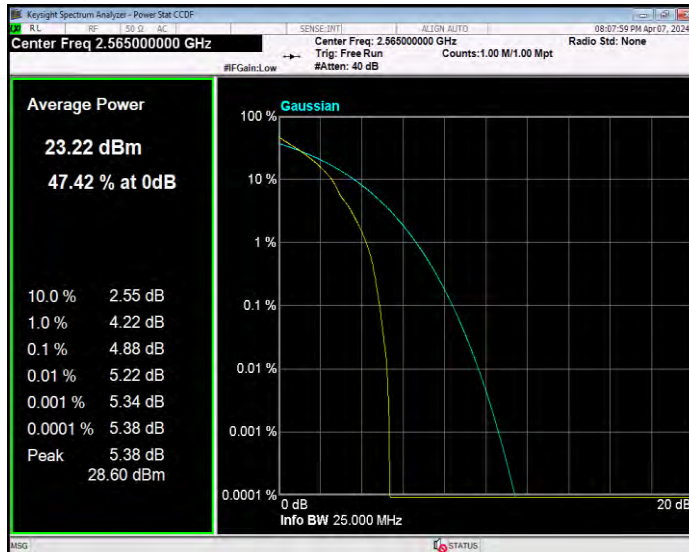

Band7 QPSK BW=10MHz Channel=21400 RB Size=1 Position=#0