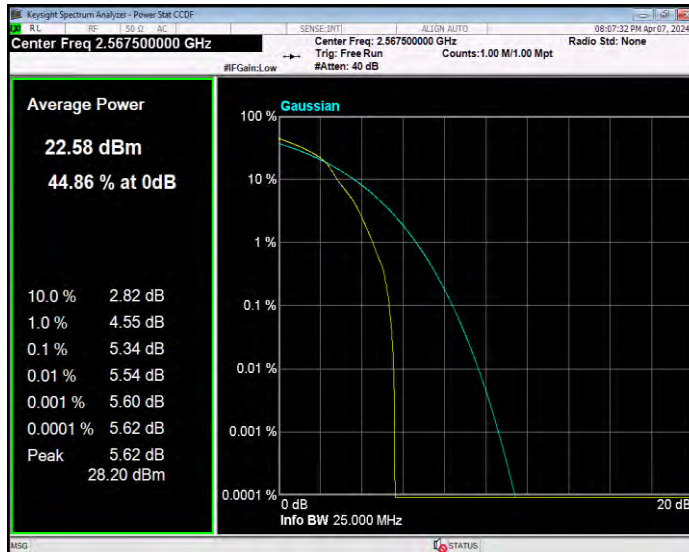

**Band7 16QAM BW=20MHz Channel=21350 RB Size=1 Position=#0**

**Band7 16QAM BW=5MHz Channel=20775 RB Size=1 Position=#0**

**Band7 16QAM BW=5MHz Channel=21100 RB Size=1 Position=#0**

**Band7 16QAM BW=5MHz Channel=21425 RB Size=1 Position=#0**