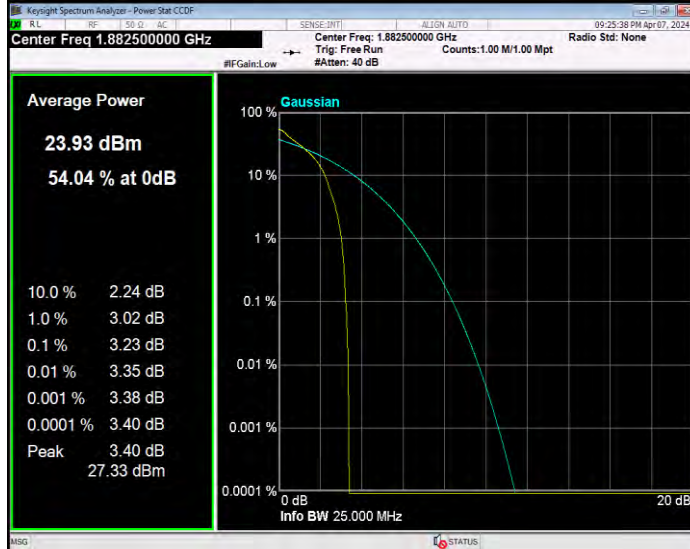

Band25 QPSK BW=5MHz Channel=26365 RB Size=1 Position=#0