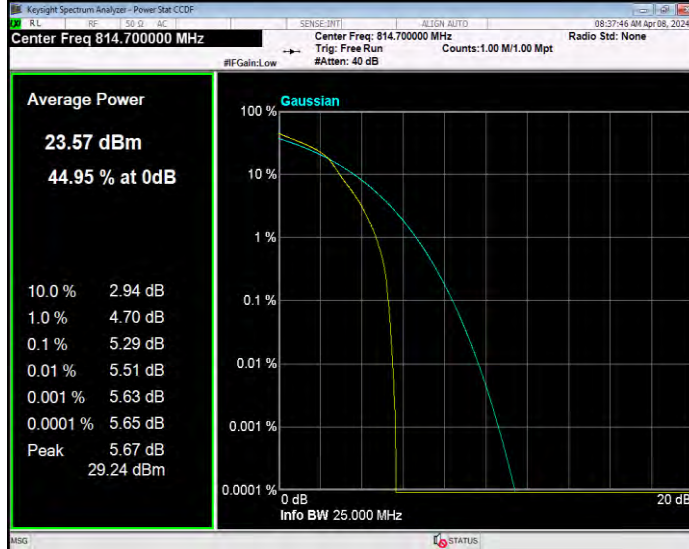

Band26(814-824) 16QAM BW=1.4MHz Channel=26697 RB Size=1 Position=#0