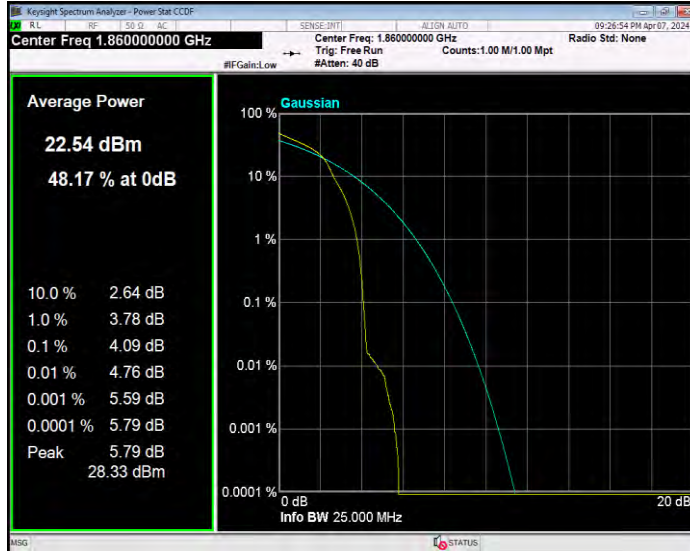

Band25 16QAM BW=20MHz Channel=26140 RB Size=1 Position=#0