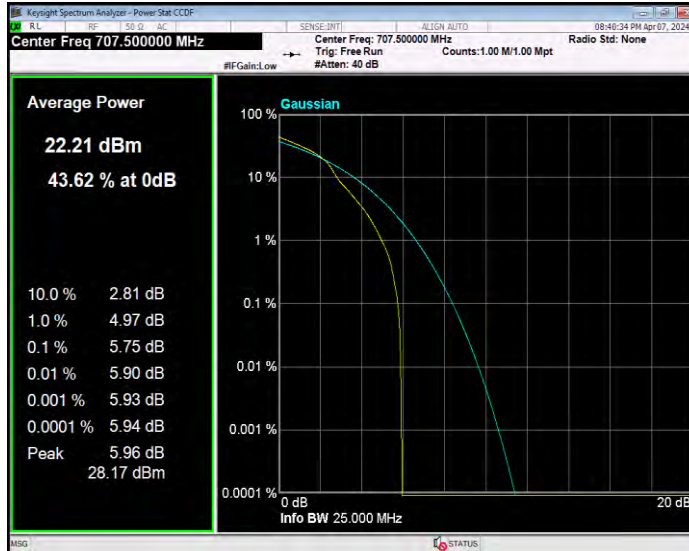

Band12 16QAM BW=5MHz Channel=23095 RB Size=1 Position=#0