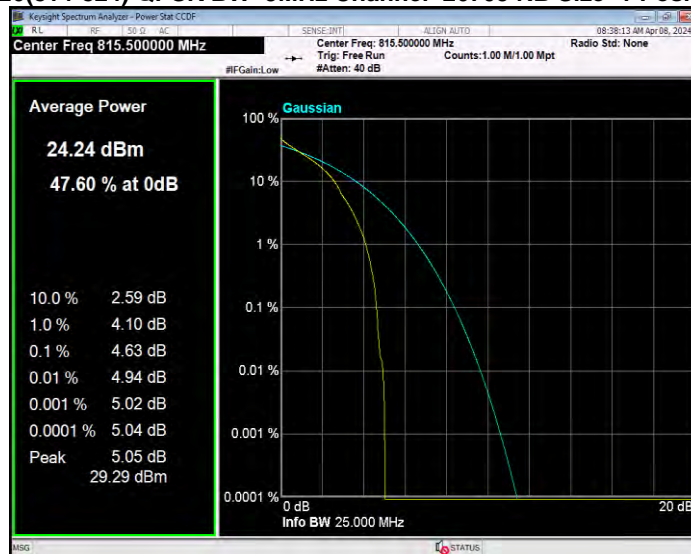

Band26(814-824) QPSK BW=3MHz Channel=26705 RB Size=1 Position=#0