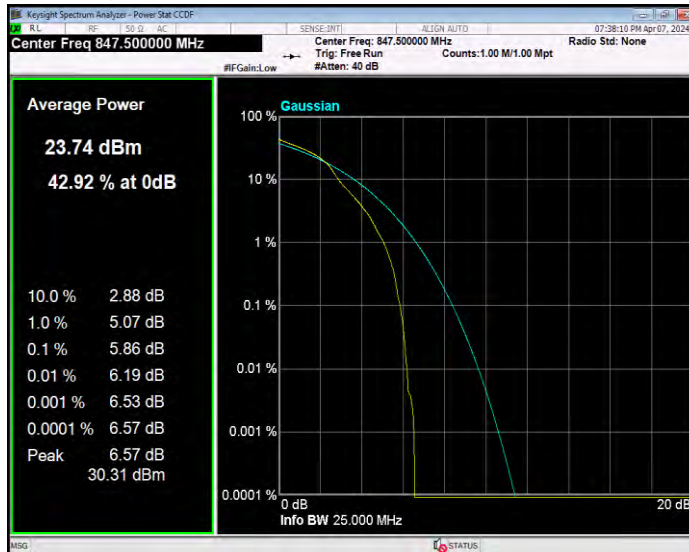

Band5 16QAM BW=3MHz Channel=20635 RB Size=1 Position=#0