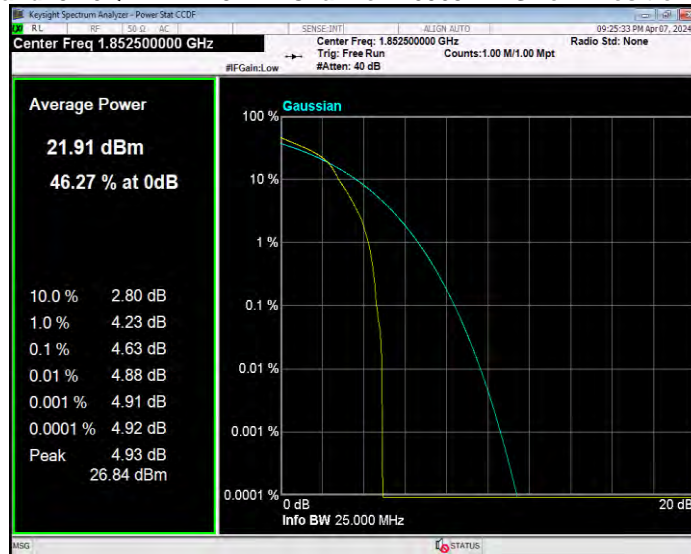

**Band25 16QAM BW=3MHz Channel=26055 RB Size=1 Position=#0**

**Band25 16QAM BW=3MHz Channel=26365 RB Size=1 Position=#0**

**Band25 16QAM BW=3MHz Channel=26675 RB Size=1 Position=#0**

**Band25 16QAM BW=5MHz Channel=26065 RB Size=1 Position=#0**