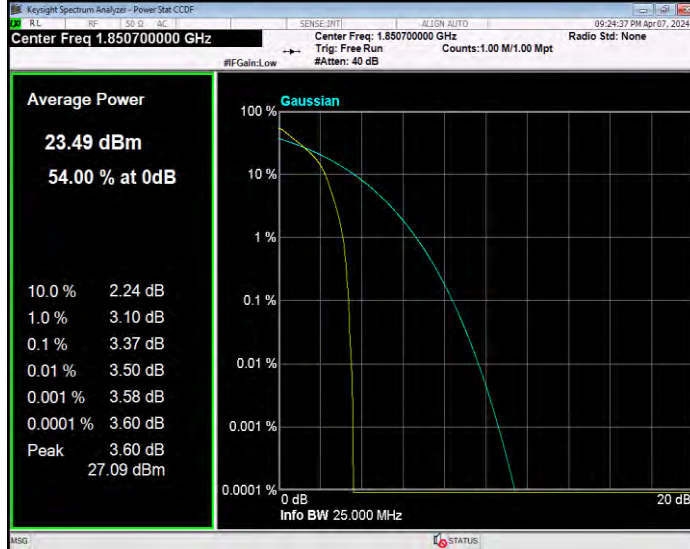

Band25 QPSK BW=1.4MHz Channel=26047 RB Size=1 Position=#0