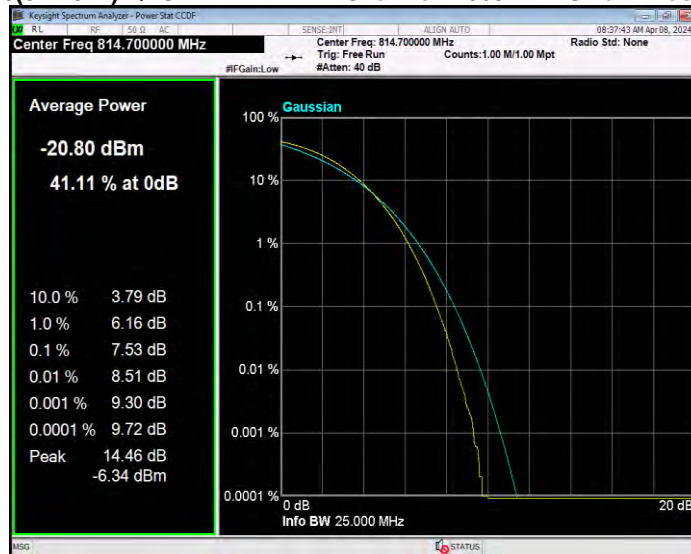

Band26(814-824) QPSK BW=1.4MHz Channel=26697 RB Size=1 Position=#0