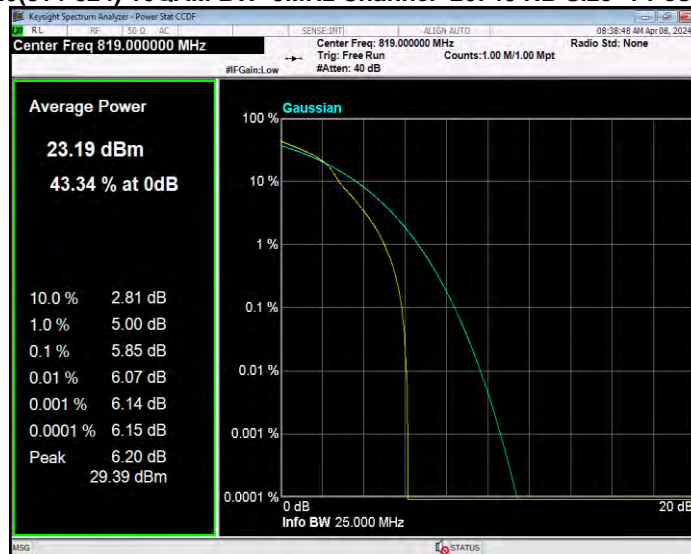

Band26(814-824) 16QAM BW=5MHz Channel=26740 RB Size=1 Position=#0