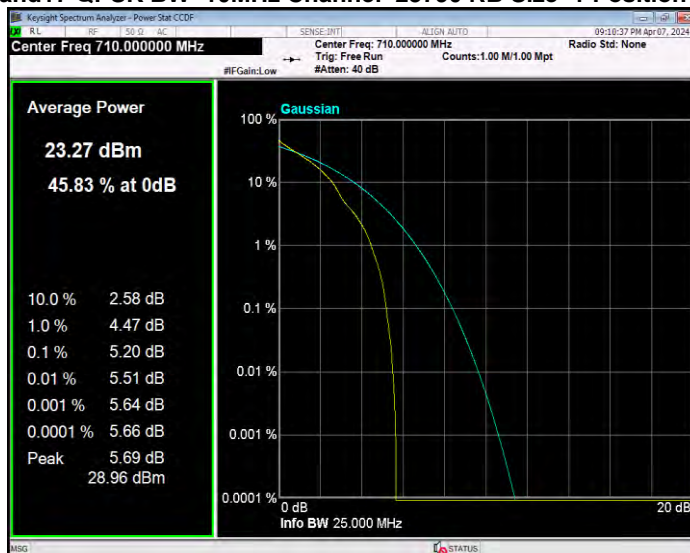

**Band17 16QAM BW=5MHz Channel=23790 RB Size=1 Position=#0**

**Band17 16QAM BW=5MHz Channel=23825 RB Size=1 Position=#0**

**Band17 QPSK BW=10MHz Channel=23780 RB Size=1 Position=#0**

**Band17 QPSK BW=10MHz Channel=23790 RB Size=1 Position=#0**