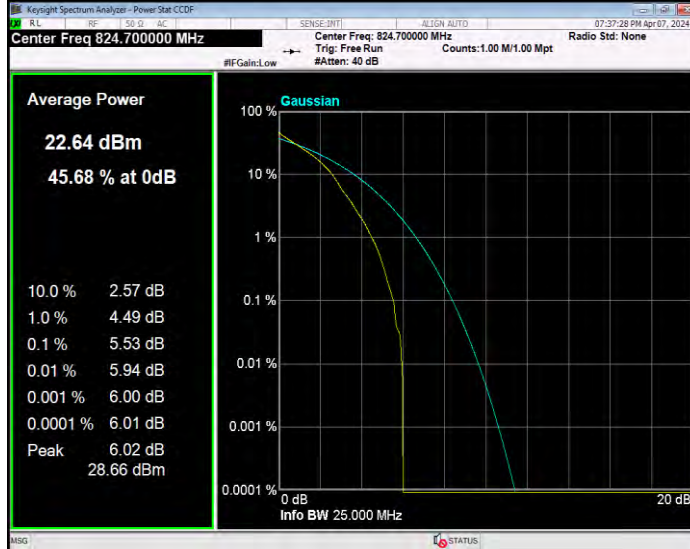

Band5 QPSK BW=1.4MHz Channel=20407 RB Size=1 Position=#0