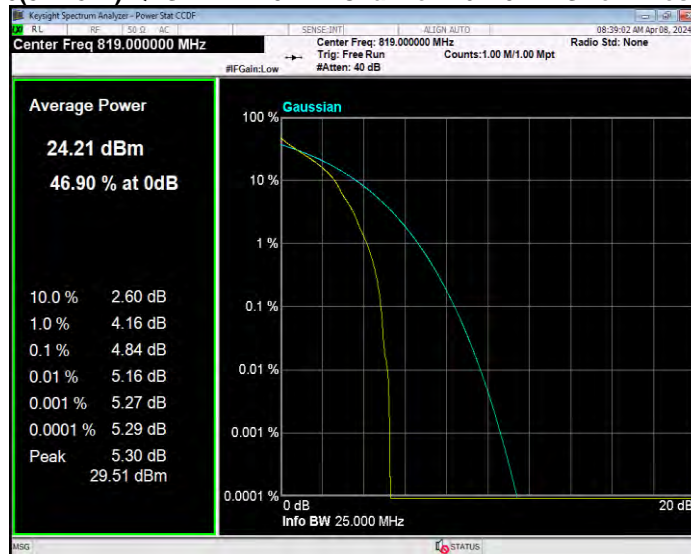

Band26(814-824) QPSK BW=10MHz Channel=26740 RB Size=1 Position=#0