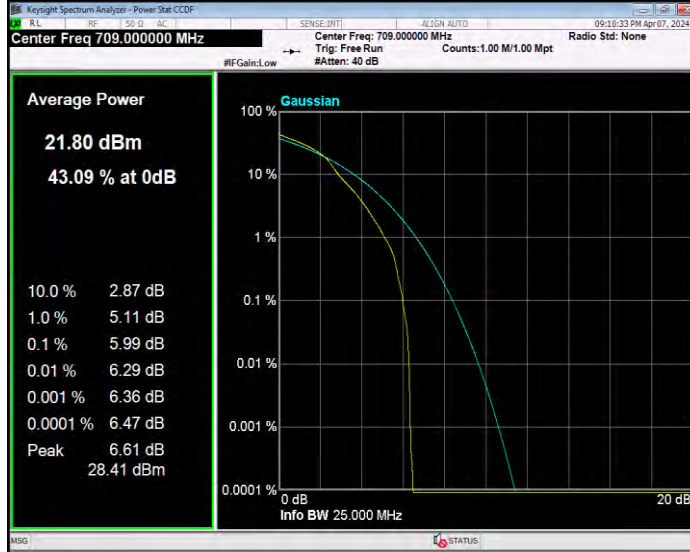

Band17 16QAM BW=10MHz Channel=23780 RB Size=1 Position=#0