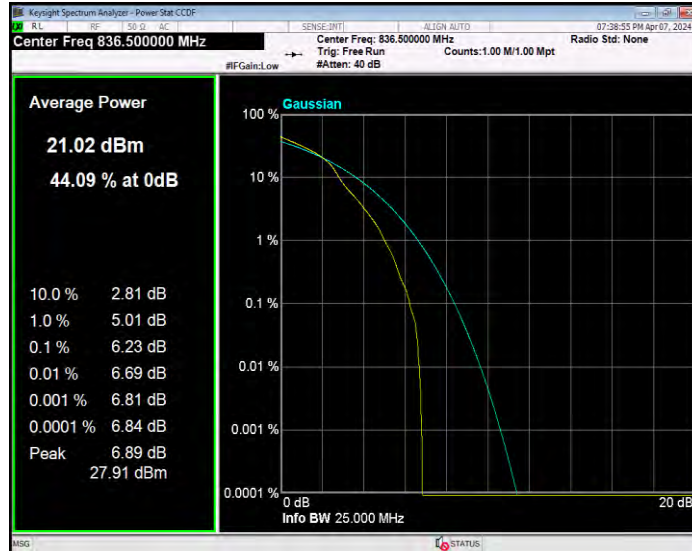

**Band5 16QAM BW=1.4MHz Channel=20407 RB Size=1 Position=#0**

**Band5 16QAM BW=1.4MHz Channel=20525 RB Size=1 Position=#0**

**Band5 16QAM BW=1.4MHz Channel=20643 RB Size=1 Position=#0**

**Band5 16QAM BW=10MHz Channel=20450 RB Size=1 Position=#0**

**Band5 16QAM BW=10MHz Channel=20525 RB Size=1 Position=#0**

**Band5 16QAM BW=10MHz Channel=20600 RB Size=1 Position=#0**

**Band5 16QAM BW=3MHz Channel=20415 RB Size=1 Position=#0**

**Band5 16QAM BW=3MHz Channel=20525 RB Size=1 Position=#0**