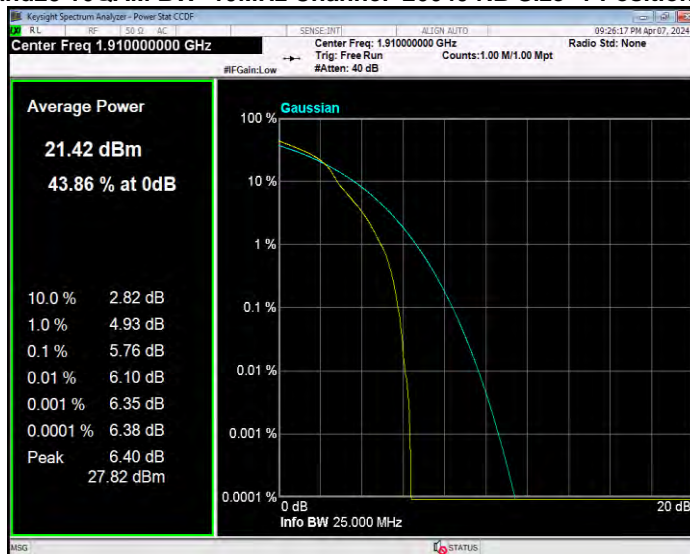

Band25 16QAM BW=10MHz Channel=26640 RB Size=1 Position=#0