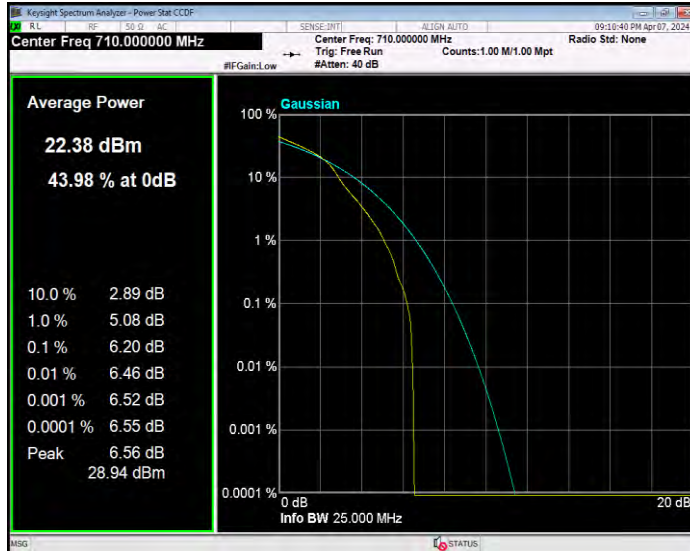

Band17 16QAM BW=10MHz Channel=23790 RB Size=1 Position=#0