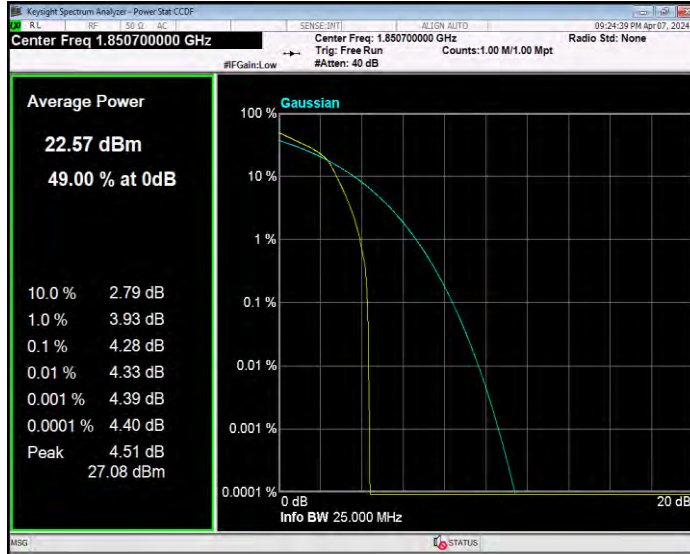

Band25 16QAM BW=1.4MHz Channel=26047 RB Size=1 Position=#0