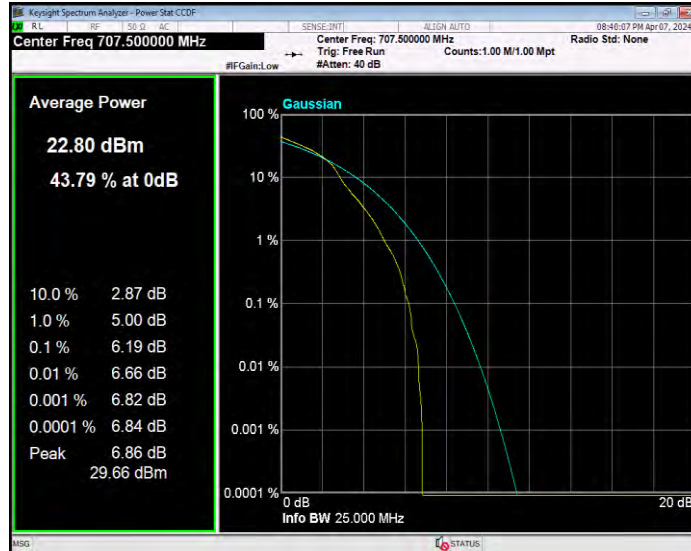

**Band12 16QAM BW=10MHz Channel=23095 RB Size=1 Position=#0**

**Band12 16QAM BW=10MHz Channel=23130 RB Size=1 Position=#0**

**Band12 16QAM BW=3MHz Channel=23025 RB Size=1 Position=#0**

**Band12 16QAM BW=3MHz Channel=23095 RB Size=1 Position=#0**