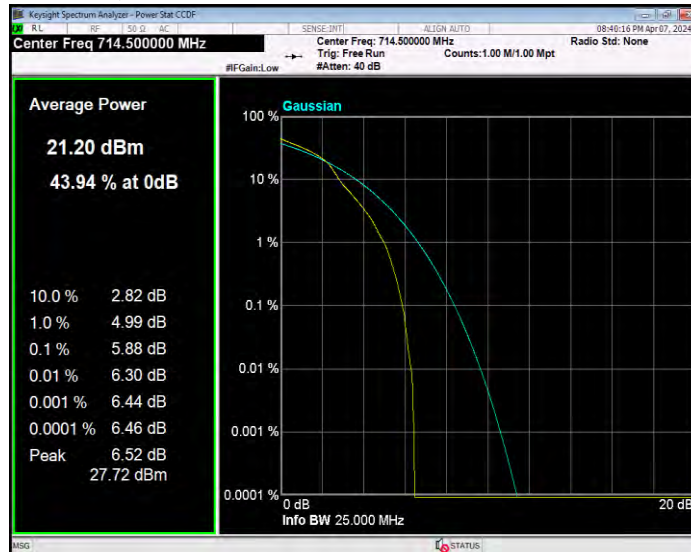

Band12 16QAM BW=3MHz Channel=23165 RB Size=1 Position=#0