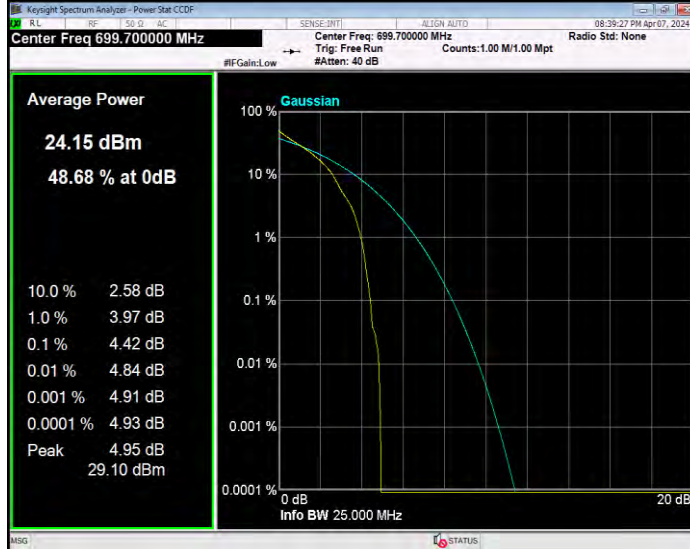

Band12 QPSK BW=1.4MHz Channel=23017 RB Size=1 Position=#0