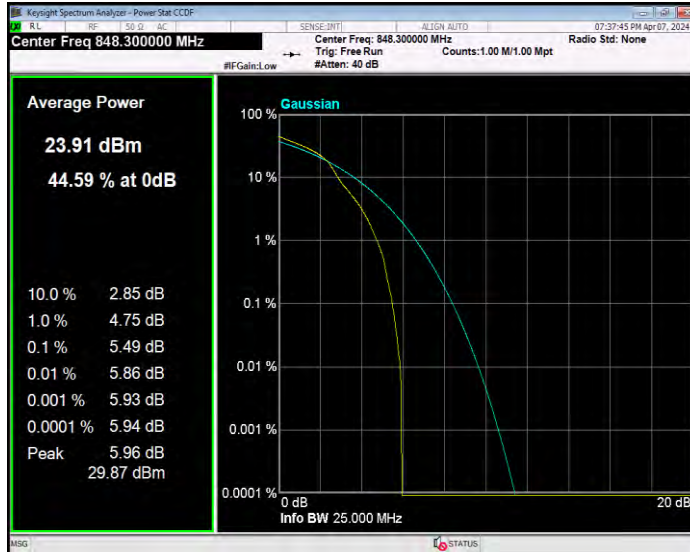

**Band5 16QAM BW=1.4MHz Channel=20407 RB Size=1 Position=#0**

**Band5 16QAM BW=1.4MHz Channel=20525 RB Size=1 Position=#0**

**Band5 16QAM BW=1.4MHz Channel=20643 RB Size=1 Position=#0**

**Band5 16QAM BW=10MHz Channel=20450 RB Size=1 Position=#0**

**Band5 16QAM BW=10MHz Channel=20525 RB Size=1 Position=#0**

**Band5 16QAM BW=10MHz Channel=20600 RB Size=1 Position=#0**

**Band5 16QAM BW=3MHz Channel=20415 RB Size=1 Position=#0**

**Band5 16QAM BW=3MHz Channel=20525 RB Size=1 Position=#0**