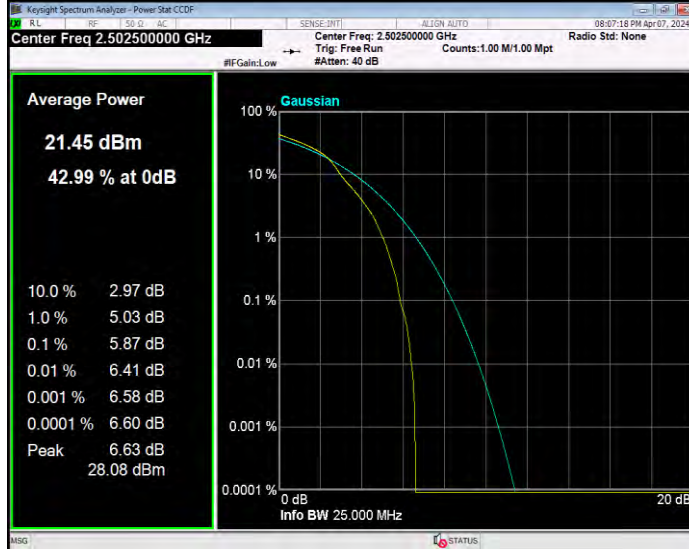

Band7 16QAM BW=5MHz Channel=20775 RB Size=1 Position=#0