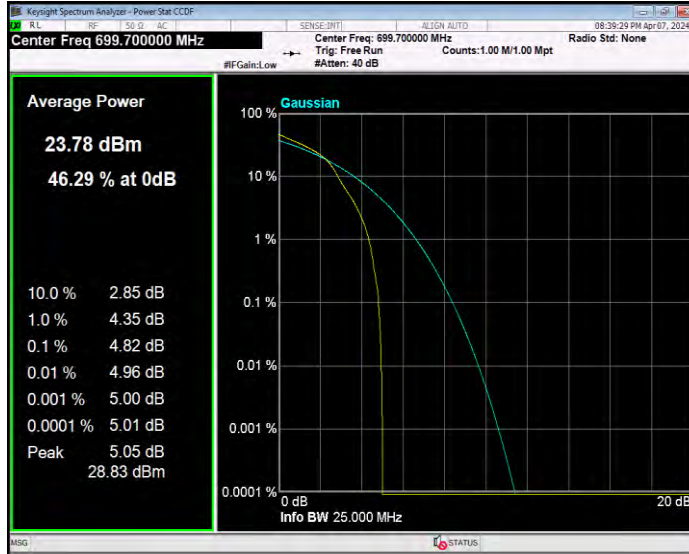

Band12 16QAM BW=1.4MHz Channel=23017 RB Size=1 Position=#0