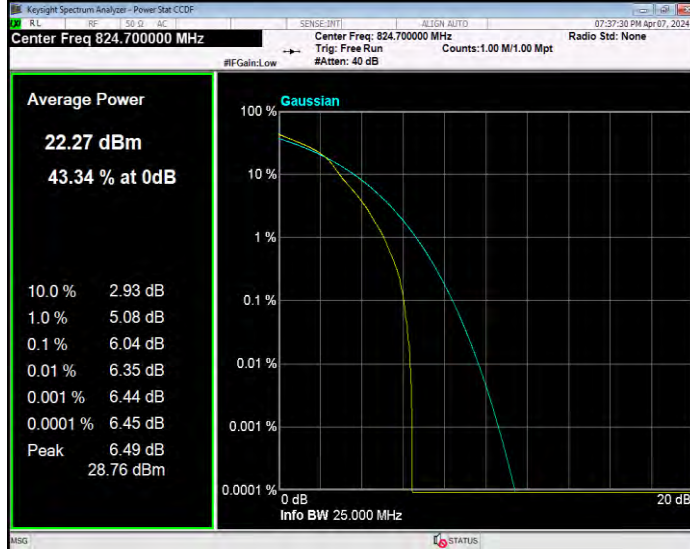

**Band5 16QAM BW=1.4MHz Channel=20407 RB Size=1 Position=#0**

**Band5 16QAM BW=1.4MHz Channel=20525 RB Size=1 Position=#0**

**Band5 16QAM BW=1.4MHz Channel=20643 RB Size=1 Position=#0**

**Band5 16QAM BW=10MHz Channel=20450 RB Size=1 Position=#0**

**Band5 16QAM BW=10MHz Channel=20525 RB Size=1 Position=#0**

**Band5 16QAM BW=10MHz Channel=20600 RB Size=1 Position=#0**

**Band5 16QAM BW=3MHz Channel=20415 RB Size=1 Position=#0**

**Band5 16QAM BW=3MHz Channel=20525 RB Size=1 Position=#0**