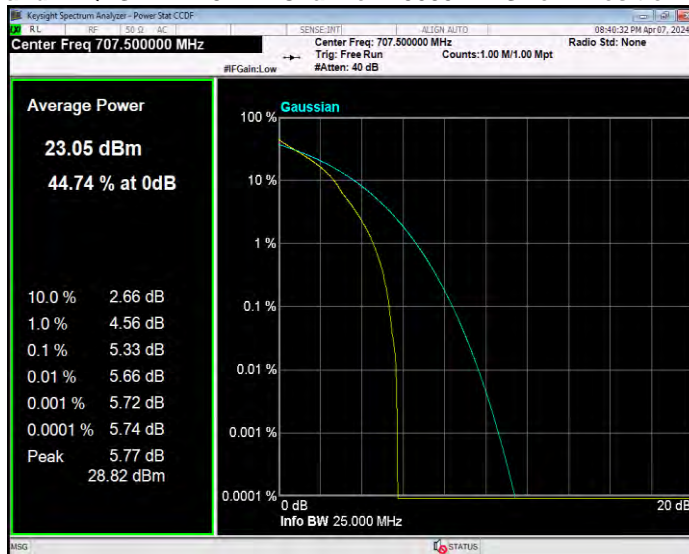

Band12 QPSK BW=5MHz Channel=23095 RB Size=1 Position=#0