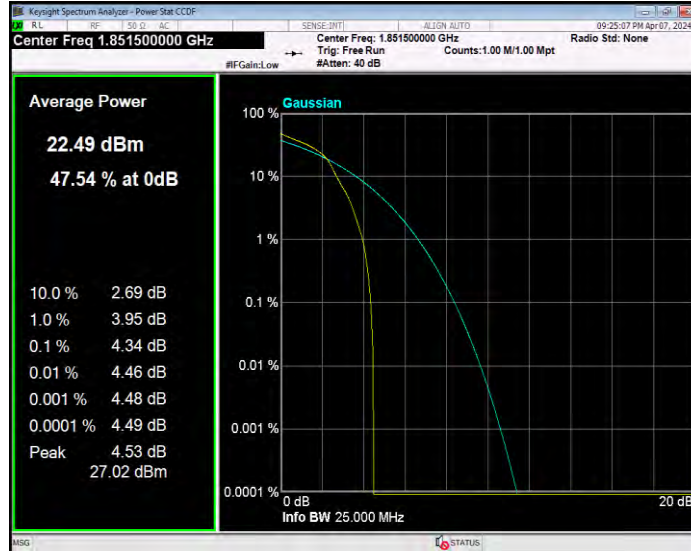

Band25 16QAM BW=3MHz Channel=26055 RB Size=1 Position=#0