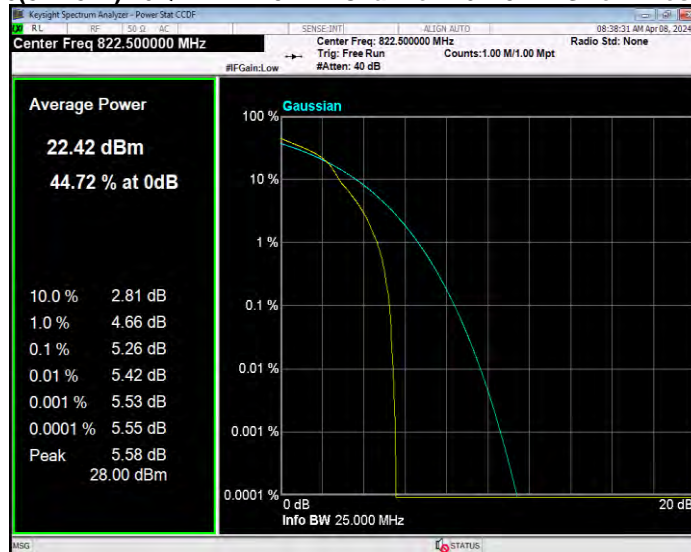

Band26(814-824) 16QAM BW=3MHz Channel=26775 RB Size=1 Position=#0