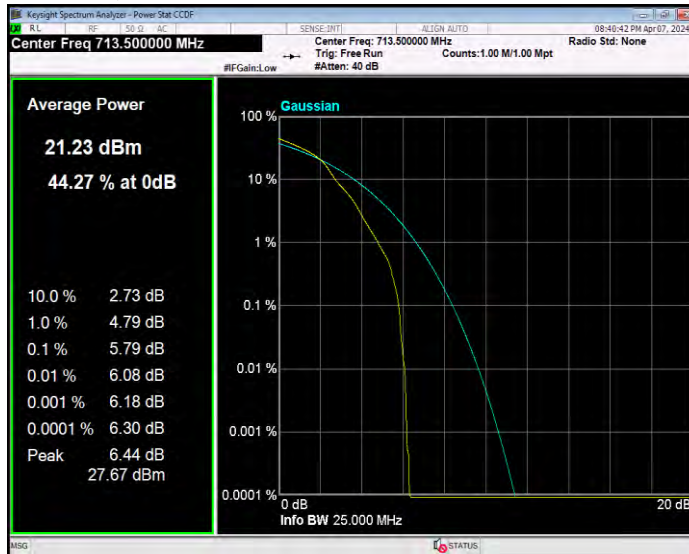

**Band12 16QAM BW=3MHz Channel=23165 RB Size=1 Position=#0**

**Band12 16QAM BW=5MHz Channel=23035 RB Size=1 Position=#0**

**Band12 16QAM BW=5MHz Channel=23095 RB Size=1 Position=#0**

**Band12 16QAM BW=5MHz Channel=23155 RB Size=1 Position=#0**