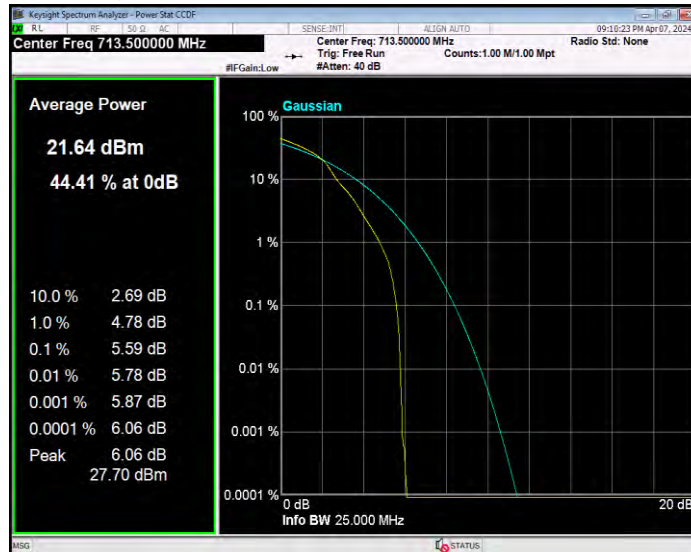

Band17 16QAM BW=5MHz Channel=23825 RB Size=1 Position=#0