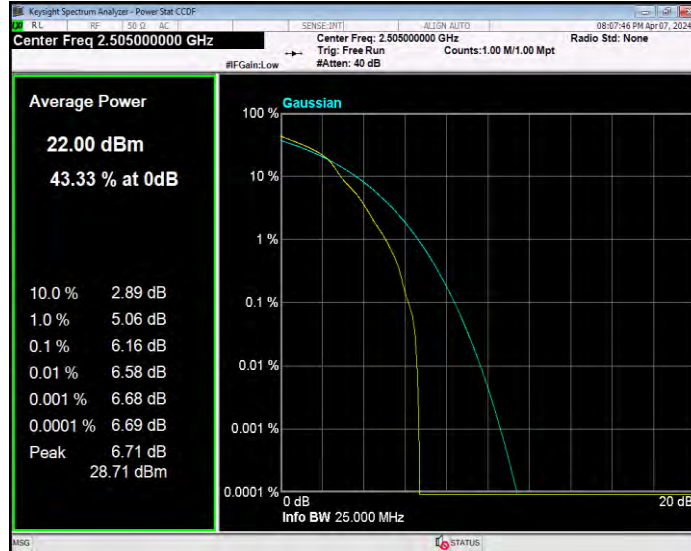

Band7 16QAM BW=10MHz Channel=20800 RB Size=1 Position=#0