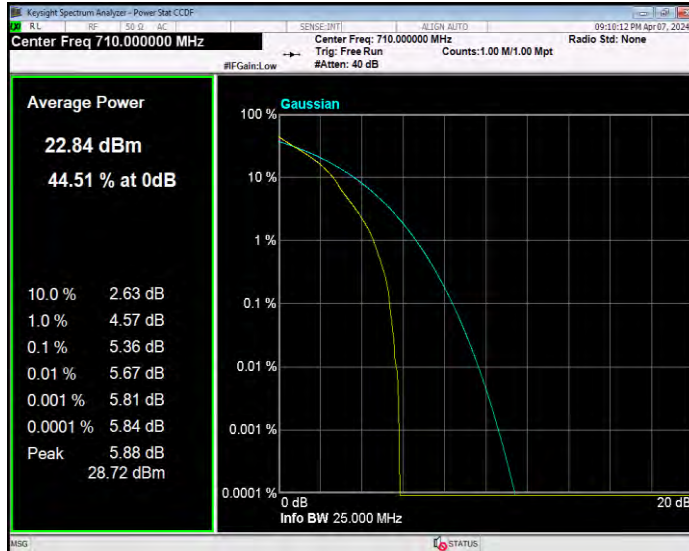

Band17 QPSK BW=5MHz Channel=23790 RB Size=1 Position=#0