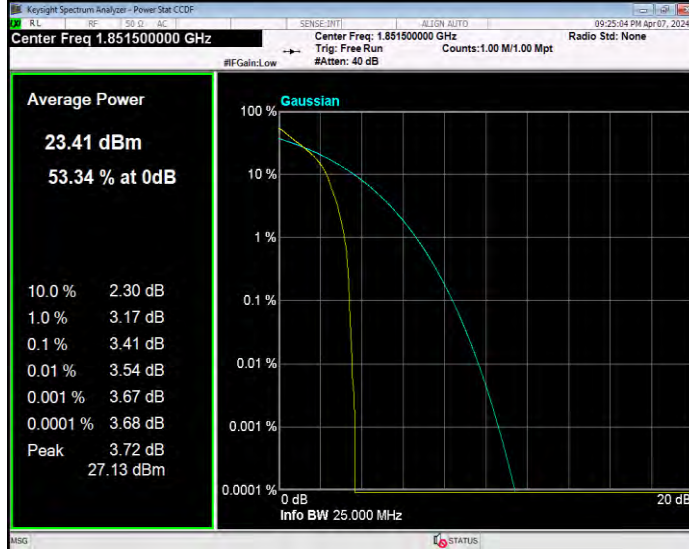

Band25 QPSK BW=3MHz Channel=26055 RB Size=1 Position=#0