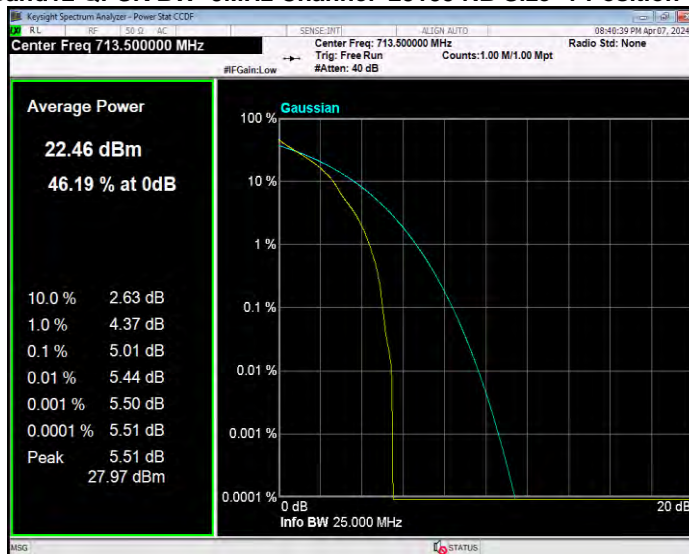

**Band12 QPSK BW=3MHz Channel=23165 RB Size=1 Position=#0**

**Band12 QPSK BW=5MHz Channel=23035 RB Size=1 Position=#0**

**Band12 QPSK BW=5MHz Channel=23095 RB Size=1 Position=#0**

**Band12 QPSK BW=5MHz Channel=23155 RB Size=1 Position=#0**