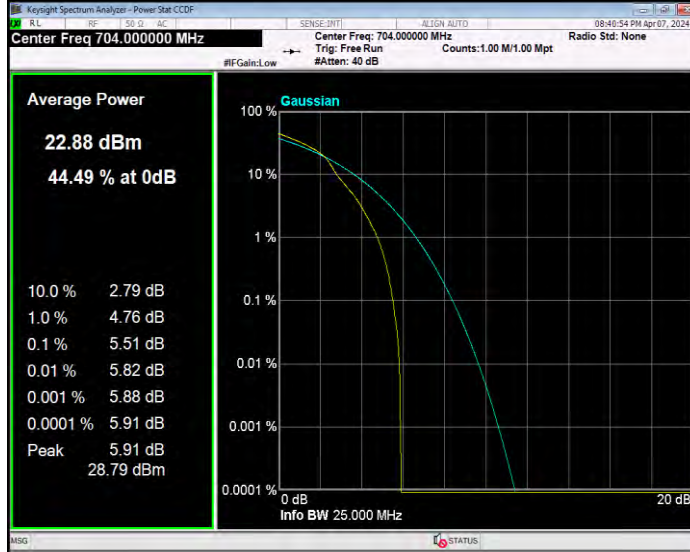

**Band12 16QAM BW=1.4MHz Channel=23017 RB Size=1 Position=#0**

**Band12 16QAM BW=1.4MHz Channel=23095 RB Size=1 Position=#0**

**Band12 16QAM BW=1.4MHz Channel=23173 RB Size=1 Position=#0**

**Band12 16QAM BW=10MHz Channel=23060 RB Size=1 Position=#0**