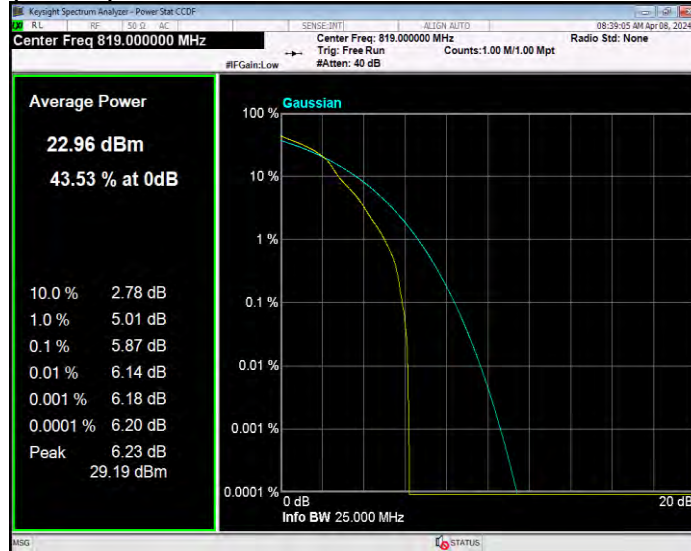

Band26(814-824) 16QAM BW=10MHz Channel=26740 RB Size=1 Position=#0