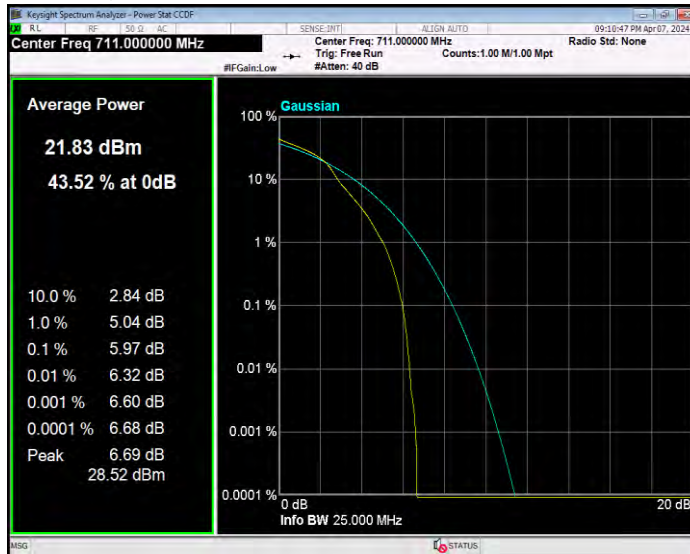

Band17 16QAM BW=10MHz Channel=23800 RB Size=1 Position=#0