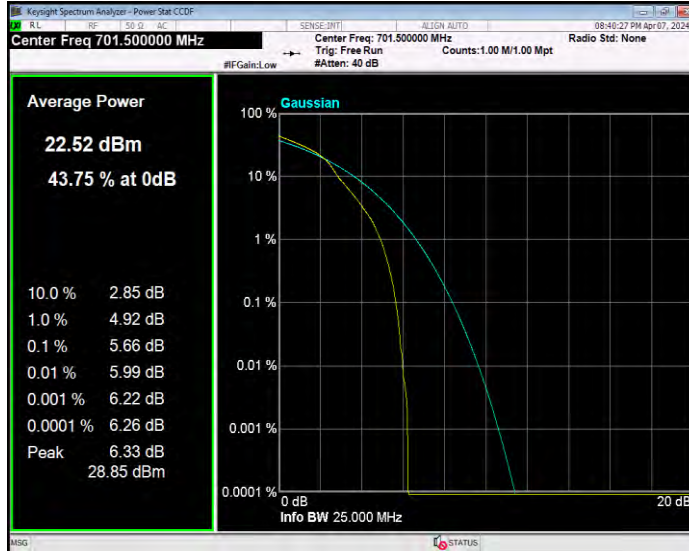

Band12 16QAM BW=5MHz Channel=23035 RB Size=1 Position=#0