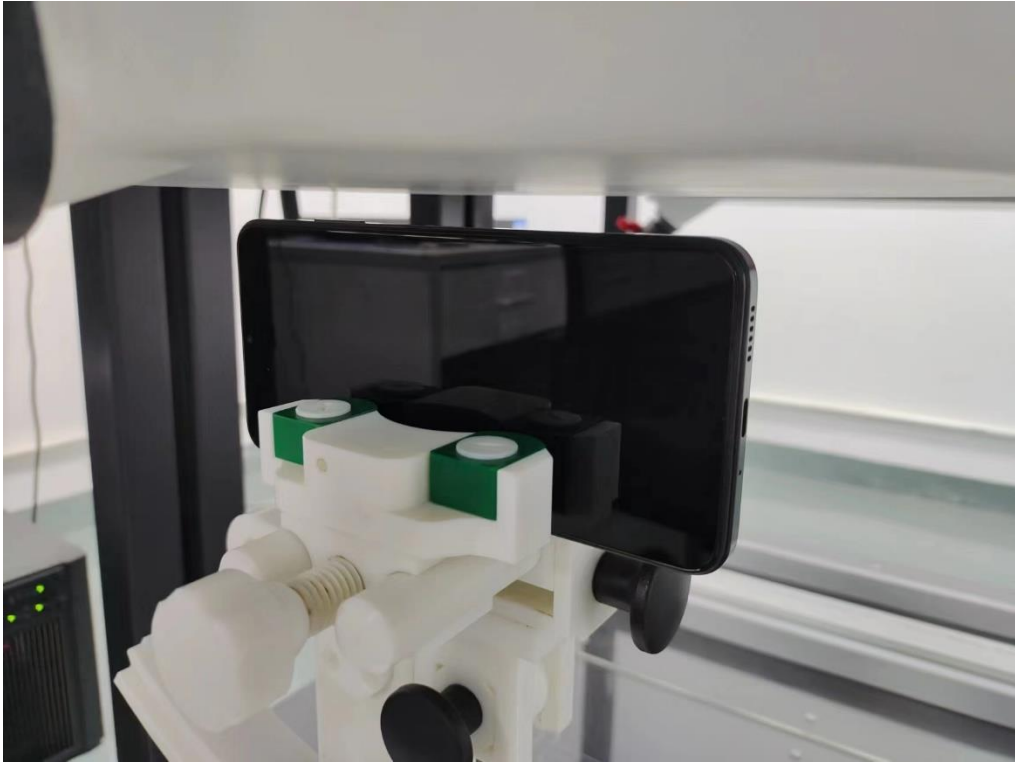

FCC ID_SAR Setup photos

Right Touch

Right Tilt

Left Touch

Left Tilt

Body Front side (separation distance is 10mm)

Body Back side (separation distance is 10mm)

Body Left side (separation distance is 10mm)

Body Right side (separation distance is 10mm)

Body Bottom side (separation distance is 10mm)

Body Top side (separation distance is 10mm)