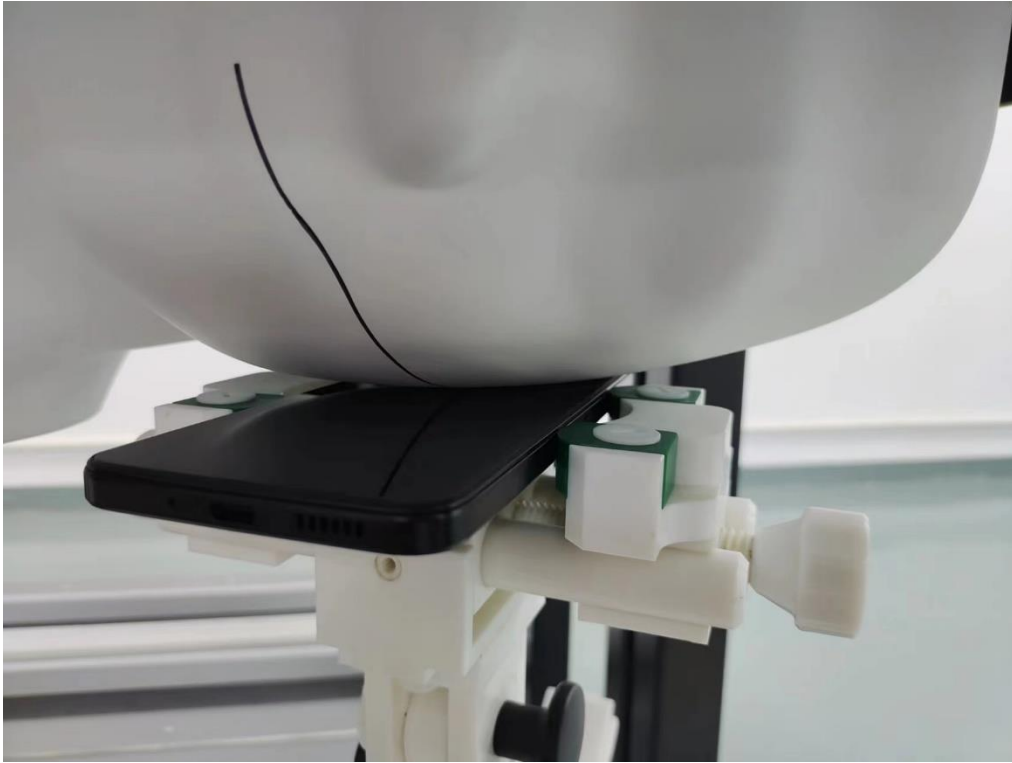

FCC ID_SAR Setup photos

Right Touch

Right Tilt

Left Touch

Left Tilt

Body Front side (separation distance is 10mm)

Body Back side (separation distance is 10mm)

Body Left side (separation distance is 10mm)

Body Right side (separation distance is 10mm)

Body Bottom side (separation distance is 10mm)

Body Top side (separation distance is 10mm)