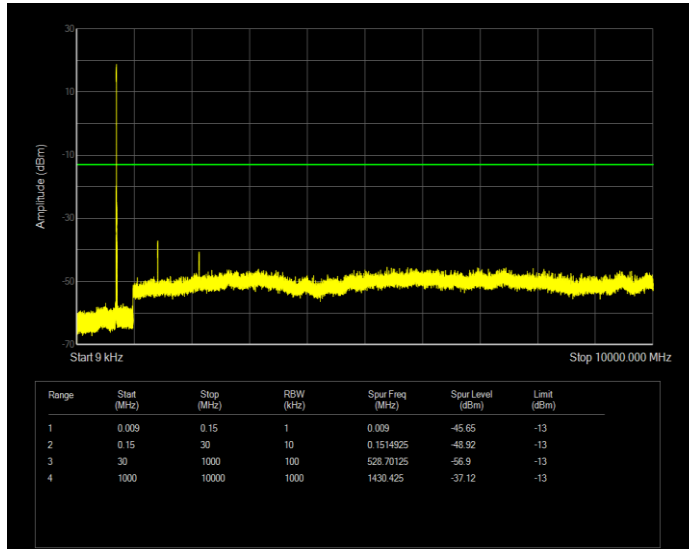

Band12 QAM16 BW=3MHz Channel=23165 RB Size=15 Position=#0