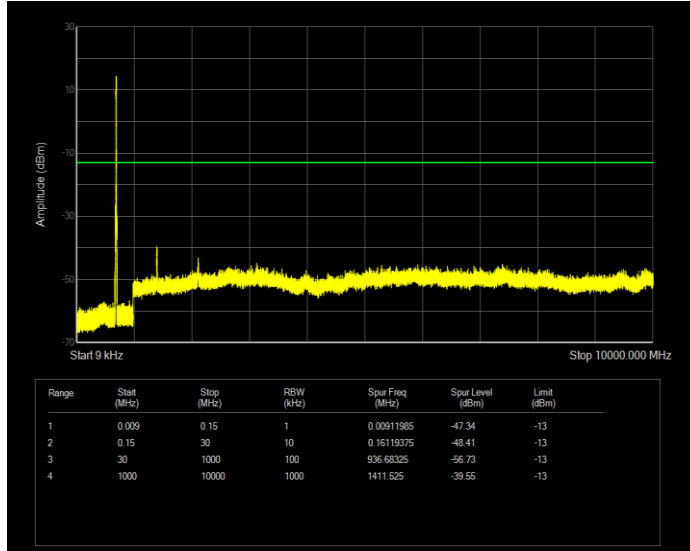

**Band12 QAM16 BW=5MHz Channel=23095 RB Size=25 Position=#0**

**Band12 QAM16 BW=5MHz Channel=23155 RB Size=25 Position=#0**

**Band12 QPSK BW=1.4MHz Channel=23017 RB Size=6 Position=#0**

**Band12 QPSK BW=1.4MHz Channel=23095 RB Size=6 Position=#0**

**Band12 QPSK BW=1.4MHz Channel=23173 RB Size=6 Position=#0**

**Band12 QPSK BW=10MHz Channel=23060 RB Size=50 Position=#0**

**Band12 QPSK BW=10MHz Channel=23095 RB Size=50 Position=#0**

**Band12 QPSK BW=10MHz Channel=23130 RB Size=50 Position=#0**