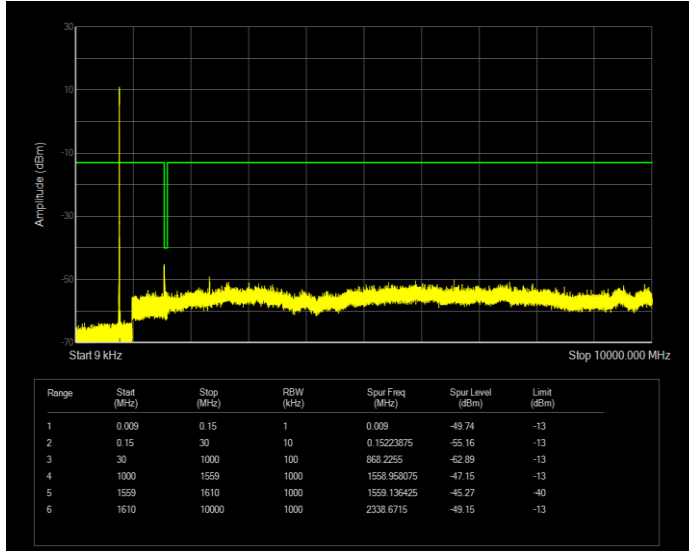

**Band12 QPSK BW=5MHz Channel=23095 RB Size=25 Position=#0**

**Band12 QPSK BW=5MHz Channel=23155 RB Size=25 Position=#0**

**Band13 QAM16 BW=10MHz Channel=23230 RB Size=50 Position=#0**

**Band13 QAM16 BW=5MHz Channel=23205 RB Size=25 Position=#0**

**Band13 QAM16 BW=5MHz Channel=23230 RB Size=25 Position=#0**

**Band13 QAM16 BW=5MHz Channel=23255 RB Size=25 Position=#0**

**Band13 QPSK BW=10MHz Channel=23230 RB Size=50 Position=#0**

**Band13 QPSK BW=5MHz Channel=23205 RB Size=25 Position=#0**