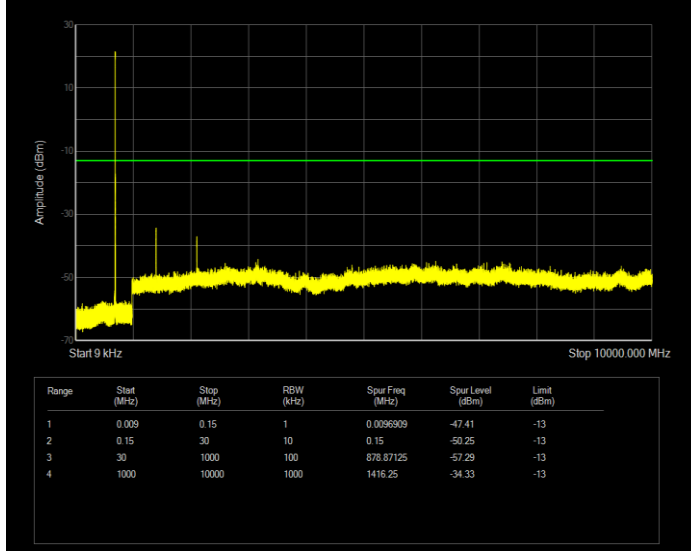

**Band12 QAM16 BW=5MHz Channel=23095 RB Size=25 Position=#0**

**Band12 QAM16 BW=5MHz Channel=23155 RB Size=25 Position=#0**

**Band12 QPSK BW=1.4MHz Channel=23017 RB Size=6 Position=#0**

**Band12 QPSK BW=1.4MHz Channel=23095 RB Size=6 Position=#0**

**Band12 QPSK BW=1.4MHz Channel=23173 RB Size=6 Position=#0**

**Band12 QPSK BW=10MHz Channel=23060 RB Size=50 Position=#0**

**Band12 QPSK BW=10MHz Channel=23095 RB Size=50 Position=#0**

**Band12 QPSK BW=10MHz Channel=23130 RB Size=50 Position=#0**