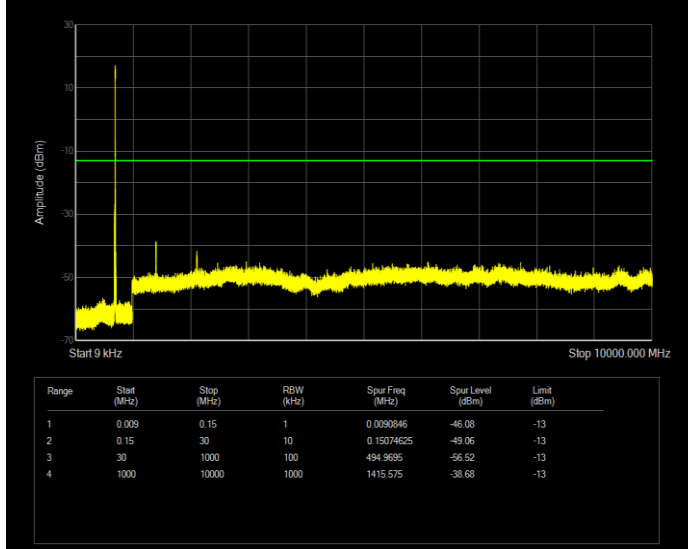

**Band12 QPSK BW=3MHz Channel=23025 RB Size=15 Position=#0**

**Band12 QPSK BW=3MHz Channel=23095 RB Size=15 Position=#0**

**Band12 QPSK BW=3MHz Channel=23165 RB Size=15 Position=#0**

**Band12 QPSK BW=5MHz Channel=23035 RB Size=25 Position=#0**

**Band12 QPSK BW=5MHz Channel=23095 RB Size=25 Position=#0**

**Band12 QPSK BW=5MHz Channel=23155 RB Size=25 Position=#0**

**Band13 QAM16 BW=10MHz Channel=23230 RB Size=50 Position=#0**

**Band13 QAM16 BW=5MHz Channel=23205 RB Size=25 Position=#0**