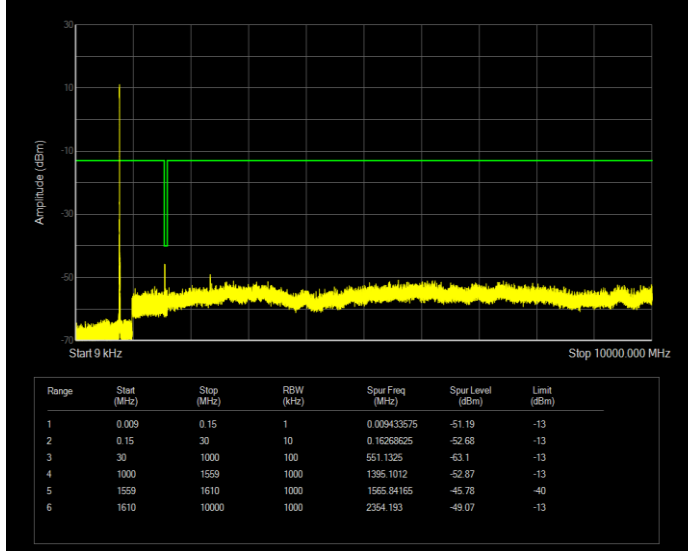

**Band12 QPSK BW=5MHz Channel=23095 RB Size=25 Position=#0**

**Band12 QPSK BW=5MHz Channel=23155 RB Size=25 Position=#0**

**Band13 QAM16 BW=10MHz Channel=23230 RB Size=50 Position=#0**

**Band13 QAM16 BW=5MHz Channel=23205 RB Size=25 Position=#0**

**Band13 QAM16 BW=5MHz Channel=23230 RB Size=25 Position=#0**

**Band13 QAM16 BW=5MHz Channel=23255 RB Size=25 Position=#0**

**Band13 QPSK BW=10MHz Channel=23230 RB Size=50 Position=#0**

**Band13 QPSK BW=5MHz Channel=23205 RB Size=25 Position=#0**

**Band13 QPSK BW=5MHz Channel=23230 RB Size=25 Position=#0**

**Band13 QPSK BW=5MHz Channel=23255 RB Size=25 Position=#0**

**Band17 QAM16 BW=10MHz Channel=23780 RB Size=50 Position=#0**

**Band17 QAM16 BW=10MHz Channel=23790 RB Size=50 Position=#0**