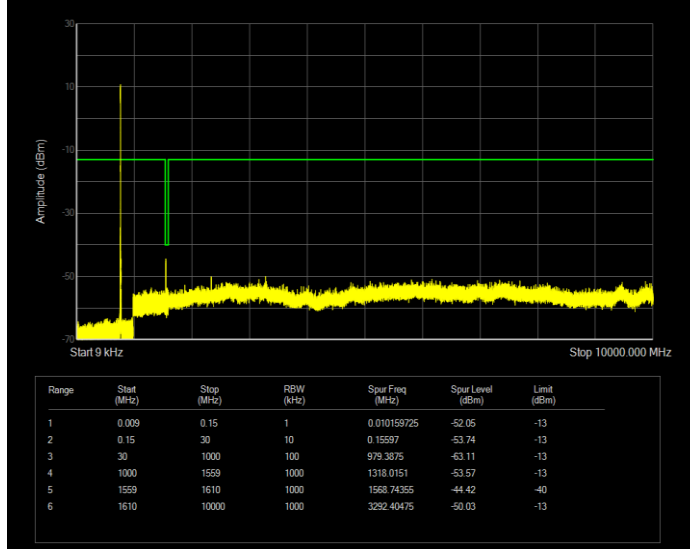

**Band12 QPSK BW=5MHz Channel=23095 RB Size=25 Position=#0**

**Band12 QPSK BW=5MHz Channel=23155 RB Size=25 Position=#0**

**Band13 QAM16 BW=10MHz Channel=23230 RB Size=50 Position=#0**

**Band13 QAM16 BW=5MHz Channel=23205 RB Size=25 Position=#0**

**Band13 QAM16 BW=5MHz Channel=23230 RB Size=25 Position=#0**

**Band13 QAM16 BW=5MHz Channel=23255 RB Size=25 Position=#0**

**Band13 QPSK BW=10MHz Channel=23230 RB Size=50 Position=#0**

**Band13 QPSK BW=5MHz Channel=23205 RB Size=25 Position=#0**