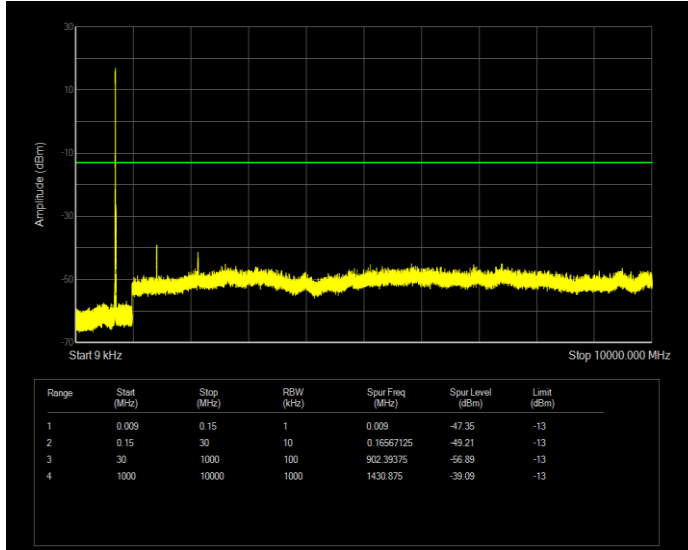

**Band12 QPSK BW=1.4MHz Channel=23173 RB Size=6 Position=#0**

**Band12 QPSK BW=10MHz Channel=23060 RB Size=50 Position=#0**

**Band12 QPSK BW=10MHz Channel=23095 RB Size=50 Position=#0**

**Band12 QPSK BW=10MHz Channel=23130 RB Size=50 Position=#0**

**Band12 QPSK BW=3MHz Channel=23025 RB Size=15 Position=#0**

**Band12 QPSK BW=3MHz Channel=23095 RB Size=15 Position=#0**

**Band12 QPSK BW=3MHz Channel=23165 RB Size=15 Position=#0**

**Band12 QPSK BW=5MHz Channel=23035 RB Size=25 Position=#0**

**Band12 QPSK BW=5MHz Channel=23095 RB Size=25 Position=#0**

**Band12 QPSK BW=5MHz Channel=23155 RB Size=25 Position=#0**

**Band13 QAM16 BW=10MHz Channel=23230 RB Size=50 Position=#0**

**Band13 QAM16 BW=5MHz Channel=23205 RB Size=25 Position=#0**