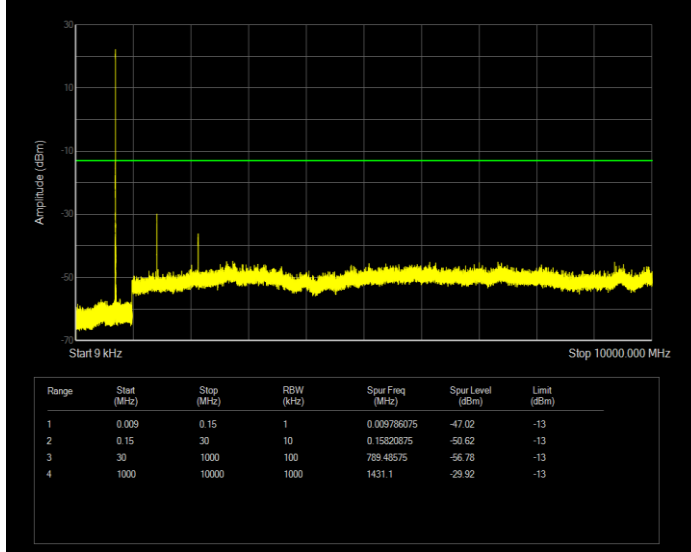

**Band12 QAM16 BW=5MHz Channel=23095 RB Size=25 Position=#0**

**Band12 QAM16 BW=5MHz Channel=23155 RB Size=25 Position=#0**

**Band12 QPSK BW=1.4MHz Channel=23017 RB Size=6 Position=#0**

**Band12 QPSK BW=1.4MHz Channel=23095 RB Size=6 Position=#0**

**Band12 QPSK BW=1.4MHz Channel=23173 RB Size=6 Position=#0**

**Band12 QPSK BW=10MHz Channel=23060 RB Size=50 Position=#0**

**Band12 QPSK BW=10MHz Channel=23095 RB Size=50 Position=#0**

**Band12 QPSK BW=10MHz Channel=23130 RB Size=50 Position=#0**