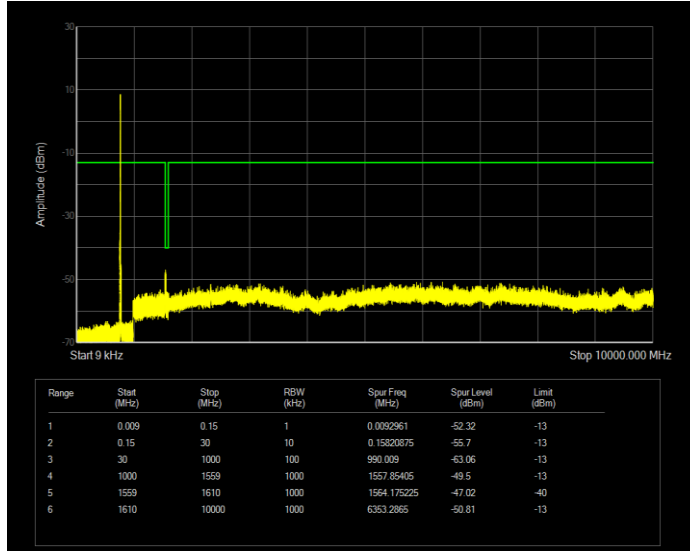

**Band12 QPSK BW=5MHz Channel=23095 RB Size=25 Position=#0**

**Band12 QPSK BW=5MHz Channel=23155 RB Size=25 Position=#0**

**Band13 QAM16 BW=10MHz Channel=23230 RB Size=50 Position=#0**

**Band13 QAM16 BW=5MHz Channel=23205 RB Size=25 Position=#0**

**Band13 QAM16 BW=5MHz Channel=23230 RB Size=25 Position=#0**

**Band13 QAM16 BW=5MHz Channel=23255 RB Size=25 Position=#0**

**Band13 QPSK BW=10MHz Channel=23230 RB Size=50 Position=#0**

**Band13 QPSK BW=5MHz Channel=23205 RB Size=25 Position=#0**