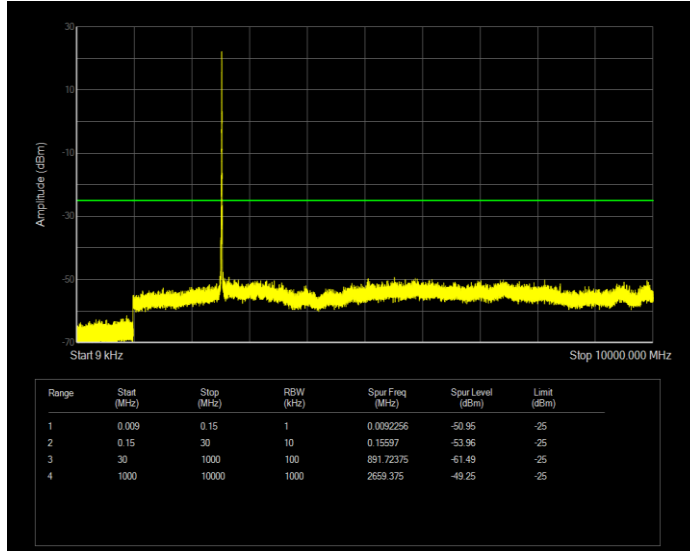

**Band7 QAM16 BW=20MHz Channel=20850 RB Size=100 Position=#0**

**Band7 QAM16 BW=20MHz Channel=21100 RB Size=100 Position=#0**

**Band7 QAM16 BW=20MHz Channel=21350 RB Size=100 Position=#0**

**Band7 QAM16 BW=5MHz Channel=20775 RB Size=25 Position=#0**

**Band7 QAM16 BW=5MHz Channel=21100 RB Size=25 Position=#0**

**Band7 QAM16 BW=5MHz Channel=21425 RB Size=25 Position=#0**

**Band7 QPSK BW=10MHz Channel=20800 RB Size=50 Position=#0**

**Band7 QPSK BW=10MHz Channel=21100 RB Size=50 Position=#0**

**Band7 QPSK BW=10MHz Channel=21400 RB Size=50 Position=#0**

**Band7 QPSK BW=15MHz Channel=20825 RB Size=75 Position=#0**

**Band7 QPSK BW=15MHz Channel=21100 RB Size=75 Position=#0**

**Band7 QPSK BW=15MHz Channel=21375 RB Size=75 Position=#0**