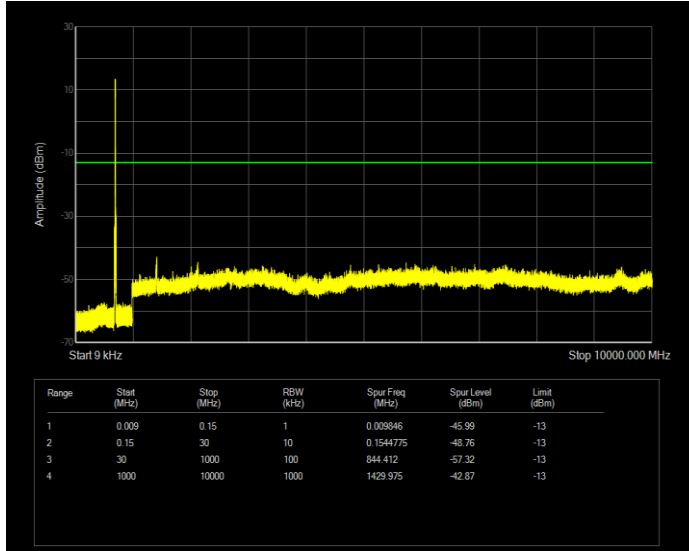

**Band13 QPSK BW=5MHz Channel=23230 RB Size=25 Position=#0**

**Band13 QPSK BW=5MHz Channel=23255 RB Size=25 Position=#0**

**Band17 QAM16 BW=10MHz Channel=23780 RB Size=50 Position=#0**

**Band17 QAM16 BW=10MHz Channel=23790 RB Size=50 Position=#0**

**Band17 QAM16 BW=10MHz Channel=23800 RB Size=50 Position=#0**

**Band17 QAM16 BW=5MHz Channel=23755 RB Size=25 Position=#0**