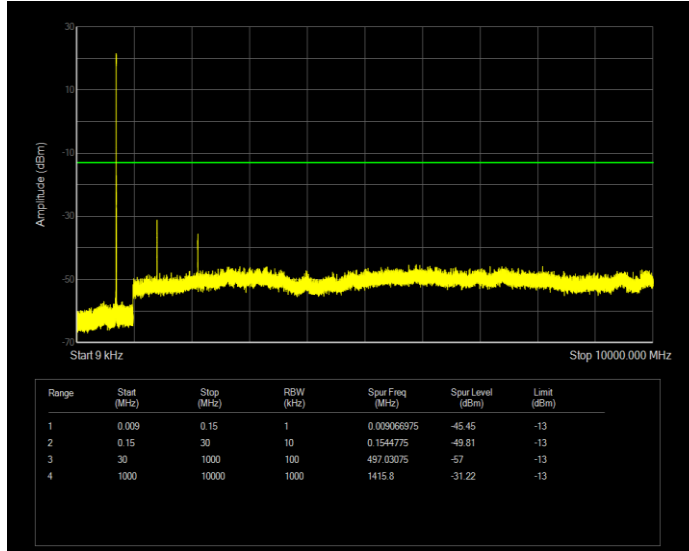

**Band7 QPSK BW=20MHz Channel=20850 RB Size=100 Position=#0**

**Band7 QPSK BW=20MHz Channel=21100 RB Size=100 Position=#0**

**Band7 QPSK BW=20MHz Channel=21350 RB Size=100 Position=#0**

**Band7 QPSK BW=5MHz Channel=20775 RB Size=25 Position=#0**

**Band7 QPSK BW=5MHz Channel=21100 RB Size=25 Position=#0**

**Band7 QPSK BW=5MHz Channel=21425 RB Size=25 Position=#0**

**Band12 QAM16 BW=1.4MHz Channel=23017 RB Size=6 Position=#0**

**Band12 QAM16 BW=1.4MHz Channel=23095 RB Size=6 Position=#0**

**Band12 QAM16 BW=1.4MHz Channel=23173 RB Size=6 Position=#0**

**Band12 QAM16 BW=10MHz Channel=23060 RB Size=50 Position=#0**

**Band12 QAM16 BW=10MHz Channel=23095 RB Size=50 Position=#0**

**Band12 QAM16 BW=10MHz Channel=23130 RB Size=50 Position=#0**