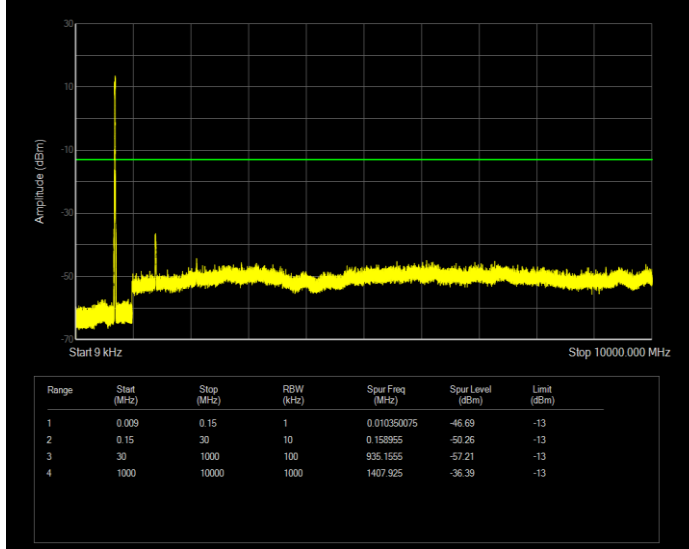

**Band7 QPSK BW=20MHz Channel=20850 RB Size=100 Position=#0**

**Band7 QPSK BW=20MHz Channel=21100 RB Size=100 Position=#0**

**Band7 QPSK BW=20MHz Channel=21350 RB Size=100 Position=#0**

**Band7 QPSK BW=5MHz Channel=20775 RB Size=25 Position=#0**

**Band7 QPSK BW=5MHz Channel=21100 RB Size=25 Position=#0**

**Band7 QPSK BW=5MHz Channel=21425 RB Size=25 Position=#0**

**Band12 QAM16 BW=1.4MHz Channel=23017 RB Size=6 Position=#0**

**Band12 QAM16 BW=1.4MHz Channel=23095 RB Size=6 Position=#0**

**Band12 QAM16 BW=1.4MHz Channel=23173 RB Size=6 Position=#0**

**Band12 QAM16 BW=10MHz Channel=23060 RB Size=50 Position=#0**

**Band12 QAM16 BW=10MHz Channel=23095 RB Size=50 Position=#0**

**Band12 QAM16 BW=10MHz Channel=23130 RB Size=50 Position=#0**