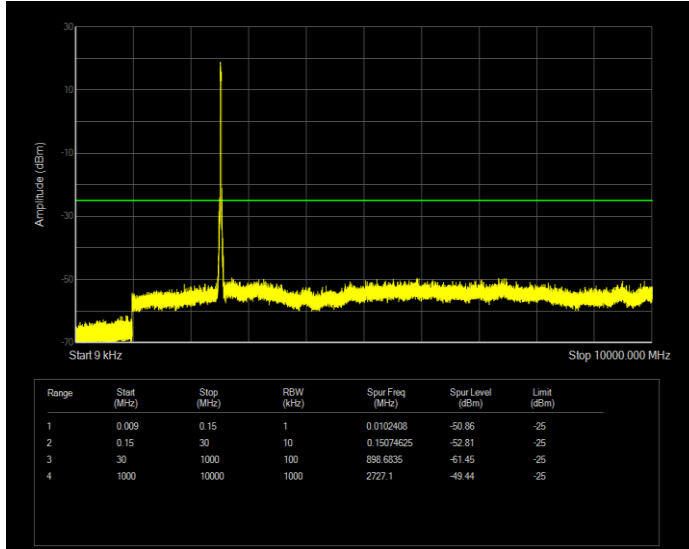

**Band7 QAM16 BW=20MHz Channel=20850 RB Size=100 Position=#0**

**Band7 QAM16 BW=20MHz Channel=21100 RB Size=100 Position=#0**

**Band7 QAM16 BW=20MHz Channel=21350 RB Size=100 Position=#0**

**Band7 QAM16 BW=5MHz Channel=20775 RB Size=25 Position=#0**

**Band7 QAM16 BW=5MHz Channel=21100 RB Size=25 Position=#0**

**Band7 QAM16 BW=5MHz Channel=21425 RB Size=25 Position=#0**

**Band7 QPSK BW=10MHz Channel=20800 RB Size=50 Position=#0**

**Band7 QPSK BW=10MHz Channel=21100 RB Size=50 Position=#0**

**Band7 QPSK BW=10MHz Channel=21400 RB Size=50 Position=#0**

**Band7 QPSK BW=15MHz Channel=20825 RB Size=75 Position=#0**

**Band7 QPSK BW=15MHz Channel=21100 RB Size=75 Position=#0**

**Band7 QPSK BW=15MHz Channel=21375 RB Size=75 Position=#0**