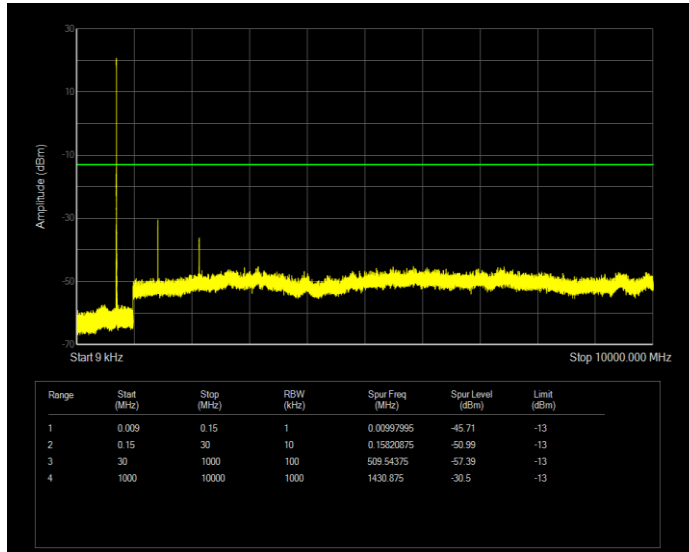

**Band7 QPSK BW=20MHz Channel=20850 RB Size=100 Position=#0**

**Band7 QPSK BW=20MHz Channel=21100 RB Size=100 Position=#0**

**Band7 QPSK BW=20MHz Channel=21350 RB Size=100 Position=#0**

**Band7 QPSK BW=5MHz Channel=20775 RB Size=25 Position=#0**

**Band7 QPSK BW=5MHz Channel=21100 RB Size=25 Position=#0**

**Band7 QPSK BW=5MHz Channel=21425 RB Size=25 Position=#0**

**Band12 QAM16 BW=1.4MHz Channel=23017 RB Size=6 Position=#0**

**Band12 QAM16 BW=1.4MHz Channel=23095 RB Size=6 Position=#0**

**Band12 QAM16 BW=1.4MHz Channel=23173 RB Size=6 Position=#0**

**Band12 QAM16 BW=10MHz Channel=23060 RB Size=50 Position=#0**

**Band12 QAM16 BW=10MHz Channel=23095 RB Size=50 Position=#0**

**Band12 QAM16 BW=10MHz Channel=23130 RB Size=50 Position=#0**