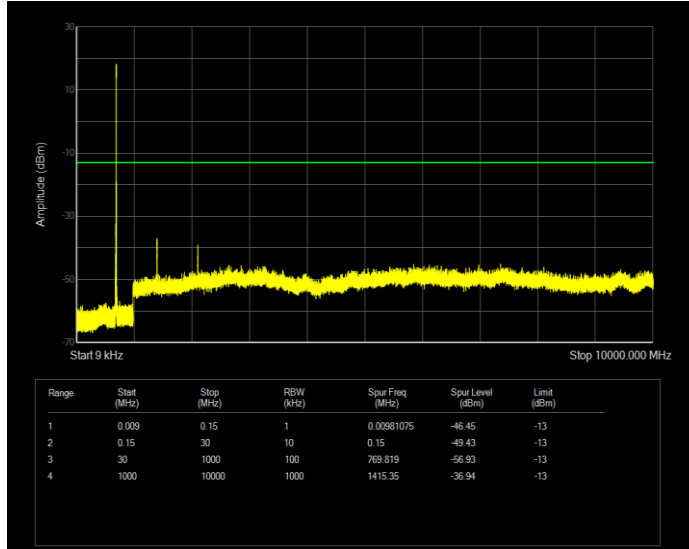

Band12 QAM16 BW=3MHz Channel=23095 RB Size=15 Position=#0