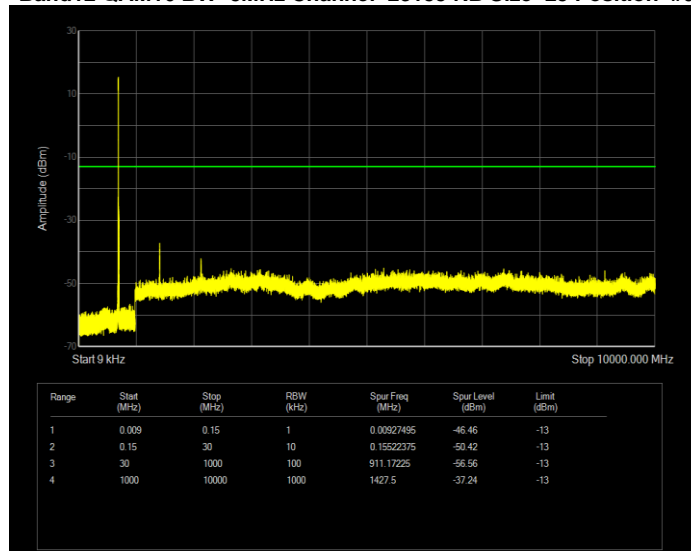

**Band12 QAM16 BW=1.4MHz Channel=23173 RB Size=6 Position=#0**

**Band12 QAM16 BW=10MHz Channel=23060 RB Size=50 Position=#0**

**Band12 QAM16 BW=10MHz Channel=23095 RB Size=50 Position=#0**

**Band12 QAM16 BW=10MHz Channel=23130 RB Size=50 Position=#0**

**Band12 QAM16 BW=3MHz Channel=23025 RB Size=15 Position=#0**

**Band12 QAM16 BW=3MHz Channel=23095 RB Size=15 Position=#0**

**Band12 QAM16 BW=3MHz Channel=23165 RB Size=15 Position=#0**

**Band12 QAM16 BW=5MHz Channel=23035 RB Size=25 Position=#0**

**Band12 QAM16 BW=5MHz Channel=23095 RB Size=25 Position=#0**

**Band12 QAM16 BW=5MHz Channel=23155 RB Size=25 Position=#0**

**Band12 QPSK BW=1.4MHz Channel=23017 RB Size=6 Position=#0**

**Band12 QPSK BW=1.4MHz Channel=23095 RB Size=6 Position=#0**