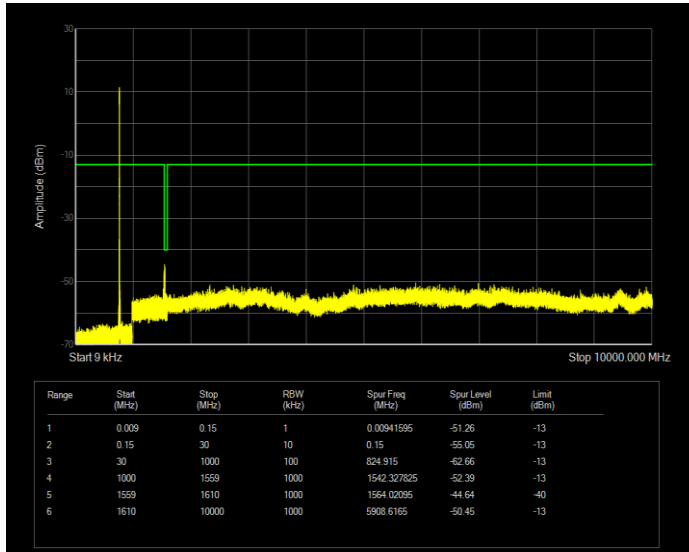

**Band12 QPSK BW=5MHz Channel=23095 RB Size=25 Position=#0**

**Band12 QPSK BW=5MHz Channel=23155 RB Size=25 Position=#0**

**Band13 QAM16 BW=10MHz Channel=23230 RB Size=50 Position=#0**

**Band13 QAM16 BW=5MHz Channel=23205 RB Size=25 Position=#0**

**Band13 QAM16 BW=5MHz Channel=23230 RB Size=25 Position=#0**

**Band13 QAM16 BW=5MHz Channel=23255 RB Size=25 Position=#0**

**Band13 QPSK BW=10MHz Channel=23230 RB Size=50 Position=#0**

**Band13 QPSK BW=5MHz Channel=23205 RB Size=25 Position=#0**