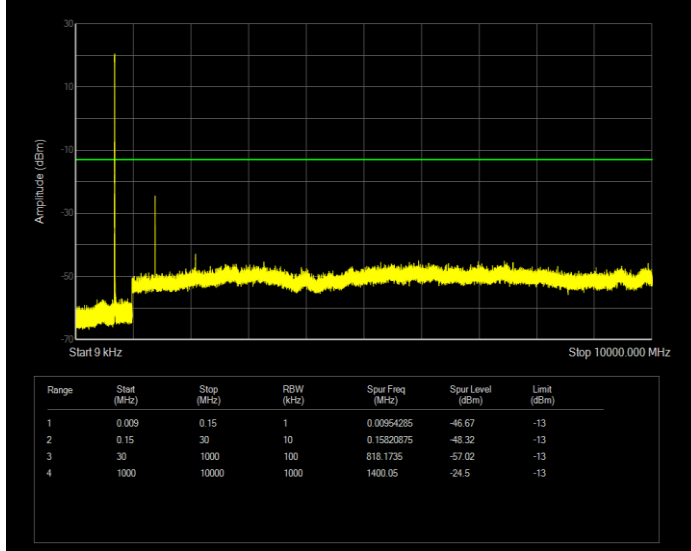

**Band12 QAM16 BW=1.4MHz Channel=23173 RB Size=6 Position=#0**

**Band12 QAM16 BW=10MHz Channel=23060 RB Size=50 Position=#0**

**Band12 QAM16 BW=10MHz Channel=23095 RB Size=50 Position=#0**

**Band12 QAM16 BW=10MHz Channel=23130 RB Size=50 Position=#0**

**Band12 QAM16 BW=3MHz Channel=23025 RB Size=15 Position=#0**

**Band12 QAM16 BW=3MHz Channel=23095 RB Size=15 Position=#0**

**Band12 QAM16 BW=3MHz Channel=23165 RB Size=15 Position=#0**

**Band12 QAM16 BW=5MHz Channel=23035 RB Size=25 Position=#0**

**Band12 QAM16 BW=5MHz Channel=23095 RB Size=25 Position=#0**

**Band12 QAM16 BW=5MHz Channel=23155 RB Size=25 Position=#0**

**Band12 QPSK BW=1.4MHz Channel=23017 RB Size=6 Position=#0**

**Band12 QPSK BW=1.4MHz Channel=23095 RB Size=6 Position=#0**