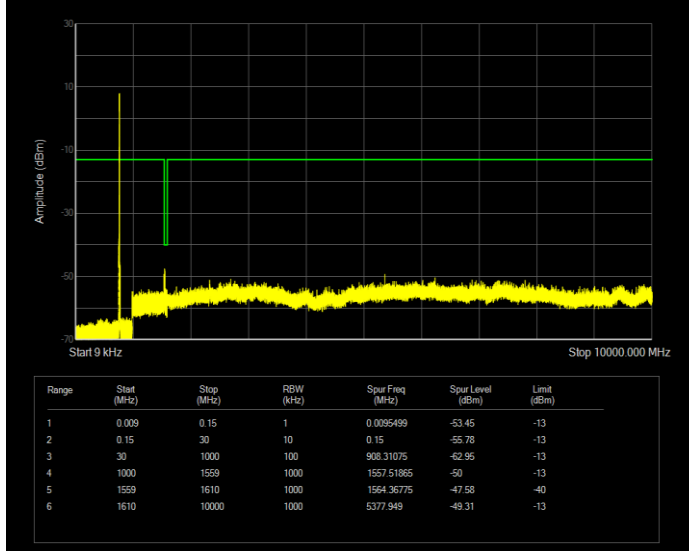

**Band12 QPSK BW=1.4MHz Channel=23173 RB Size=6 Position=#0**

**Band12 QPSK BW=10MHz Channel=23060 RB Size=50 Position=#0**

**Band12 QPSK BW=10MHz Channel=23095 RB Size=50 Position=#0**

**Band12 QPSK BW=10MHz Channel=23130 RB Size=50 Position=#0**

**Band12 QPSK BW=3MHz Channel=23025 RB Size=15 Position=#0**

**Band12 QPSK BW=3MHz Channel=23095 RB Size=15 Position=#0**

**Band12 QPSK BW=3MHz Channel=23165 RB Size=15 Position=#0**

**Band12 QPSK BW=5MHz Channel=23035 RB Size=25 Position=#0**

**Band12 QPSK BW=5MHz Channel=23095 RB Size=25 Position=#0**

**Band12 QPSK BW=5MHz Channel=23155 RB Size=25 Position=#0**

**Band13 QAM16 BW=10MHz Channel=23230 RB Size=50 Position=#0**

**Band13 QAM16 BW=5MHz Channel=23205 RB Size=25 Position=#0**