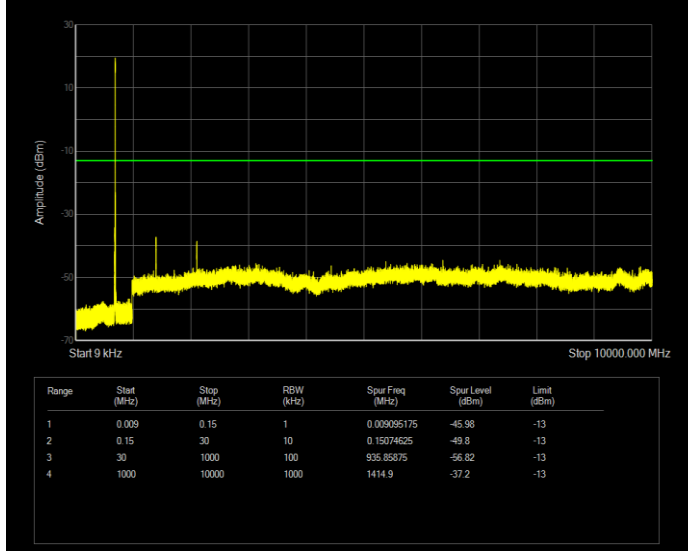

Band12 QPSK BW=3MHz Channel=23095 RB Size=15 Position=#0