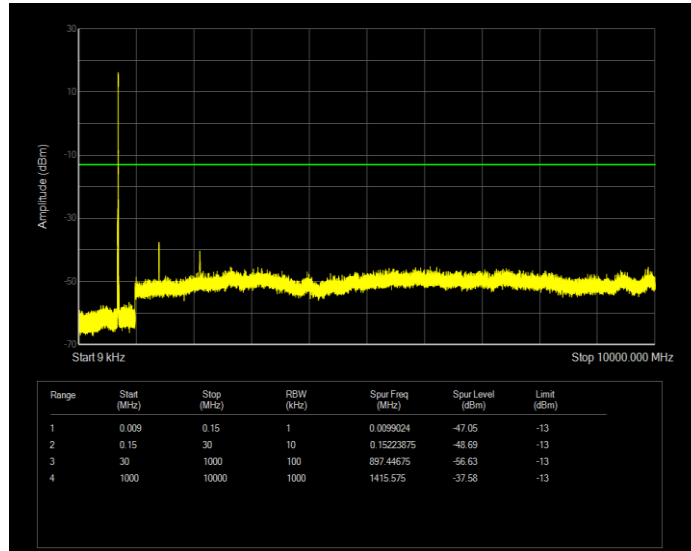

**Band12 QAM16 BW=3MHz Channel=23025 RB Size=15 Position=#0**

**Band12 QAM16 BW=3MHz Channel=23095 RB Size=15 Position=#0**

**Band12 QAM16 BW=3MHz Channel=23165 RB Size=15 Position=#0**

**Band12 QAM16 BW=5MHz Channel=23035 RB Size=25 Position=#0**

**Band12 QAM16 BW=5MHz Channel=23095 RB Size=25 Position=#0**

**Band12 QAM16 BW=5MHz Channel=23155 RB Size=25 Position=#0**

**Band12 QPSK BW=1.4MHz Channel=23017 RB Size=6 Position=#0**

**Band12 QPSK BW=1.4MHz Channel=23095 RB Size=6 Position=#0**