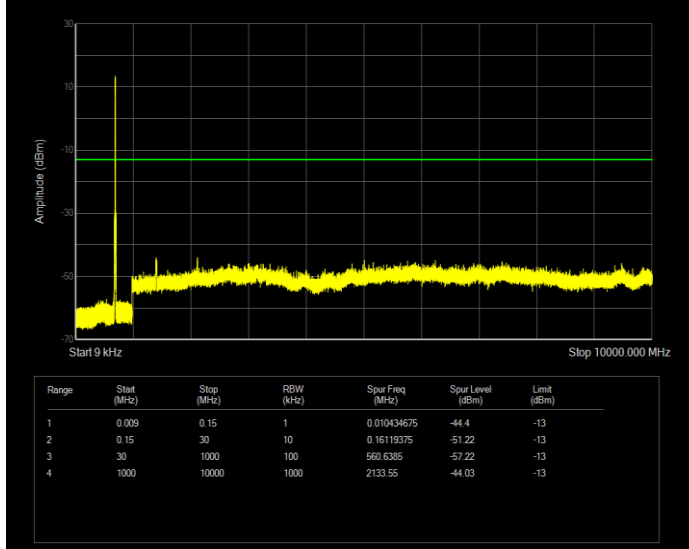

**Band13 QAM16 BW=5MHz Channel=23230 RB Size=25 Position=#0**

**Band13 QAM16 BW=5MHz Channel=23255 RB Size=25 Position=#0**

**Band13 QPSK BW=10MHz Channel=23230 RB Size=50 Position=#0**

**Band13 QPSK BW=5MHz Channel=23205 RB Size=25 Position=#0**

**Band13 QPSK BW=5MHz Channel=23230 RB Size=25 Position=#0**

**Band13 QPSK BW=5MHz Channel=23255 RB Size=25 Position=#0**

**Band17 QAM16 BW=10MHz Channel=23780 RB Size=50 Position=#0**

**Band17 QAM16 BW=10MHz Channel=23790 RB Size=50 Position=#0**

**Band17 QAM16 BW=10MHz Channel=23800 RB Size=50 Position=#0**

**Band17 QAM16 BW=5MHz Channel=23755 RB Size=25 Position=#0**