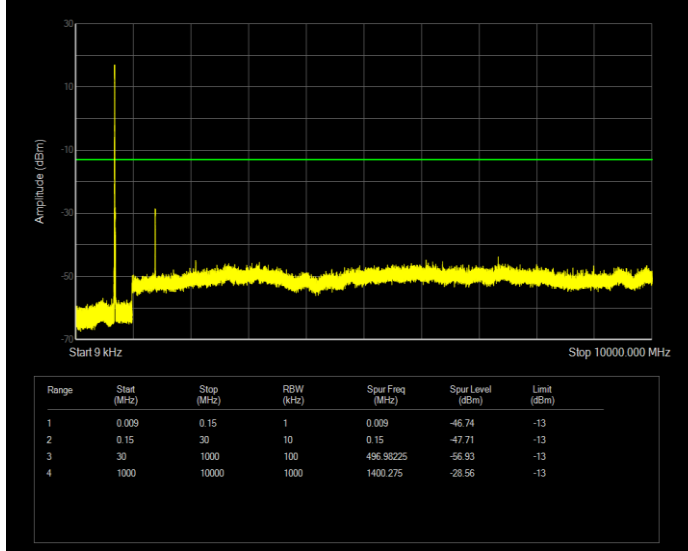

Band12 QPSK BW=3MHz Channel=23025 RB Size=15 Position=#0