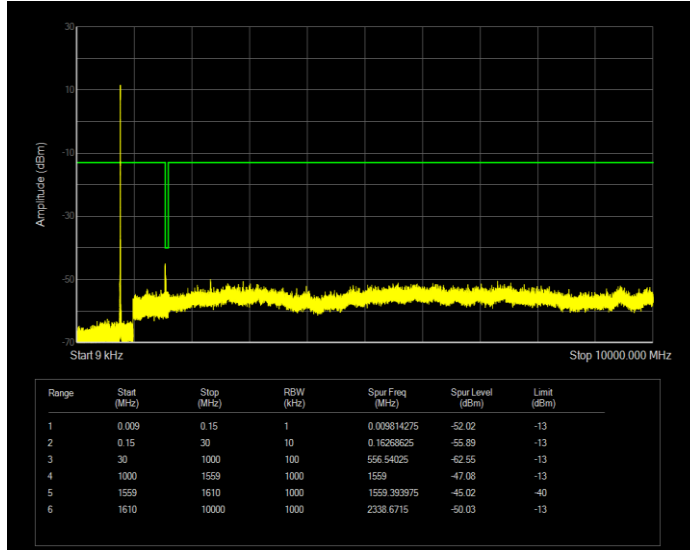

**Band13 QAM16 BW=5MHz Channel=23230 RB Size=25 Position=#0**

**Band13 QAM16 BW=5MHz Channel=23255 RB Size=25 Position=#0**

**Band13 QPSK BW=10MHz Channel=23230 RB Size=50 Position=#0**

**Band13 QPSK BW=5MHz Channel=23205 RB Size=25 Position=#0**

**Band13 QPSK BW=5MHz Channel=23230 RB Size=25 Position=#0**

**Band13 QPSK BW=5MHz Channel=23255 RB Size=25 Position=#0**

**Band17 QAM16 BW=10MHz Channel=23780 RB Size=50 Position=#0**

**Band17 QAM16 BW=10MHz Channel=23790 RB Size=50 Position=#0**