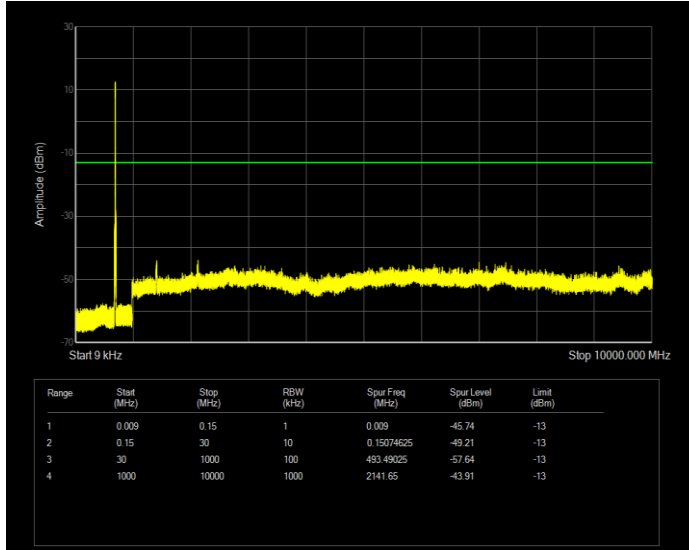

**Band12 QAM16 BW=1.4MHz Channel=23173 RB Size=6 Position=#0**

**Band12 QAM16 BW=10MHz Channel=23060 RB Size=50 Position=#0**

**Band12 QAM16 BW=10MHz Channel=23095 RB Size=50 Position=#0**

**Band12 QAM16 BW=10MHz Channel=23130 RB Size=50 Position=#0**