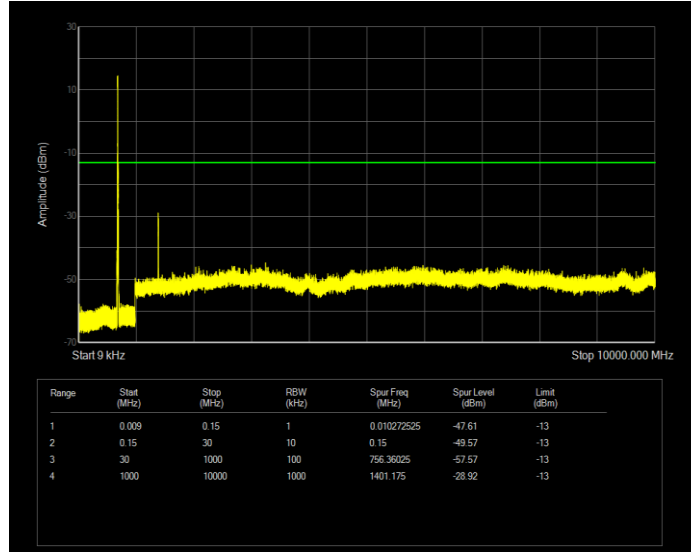

**Band12 QAM16 BW=3MHz Channel=23025 RB Size=15 Position=#0**

**Band12 QAM16 BW=3MHz Channel=23095 RB Size=15 Position=#0**

**Band12 QAM16 BW=3MHz Channel=23165 RB Size=15 Position=#0**

**Band12 QAM16 BW=5MHz Channel=23035 RB Size=25 Position=#0**

**Band12 QAM16 BW=5MHz Channel=23095 RB Size=25 Position=#0**

**Band12 QAM16 BW=5MHz Channel=23155 RB Size=25 Position=#0**

**Band12 QPSK BW=1.4MHz Channel=23017 RB Size=6 Position=#0**

**Band12 QPSK BW=1.4MHz Channel=23095 RB Size=6 Position=#0**