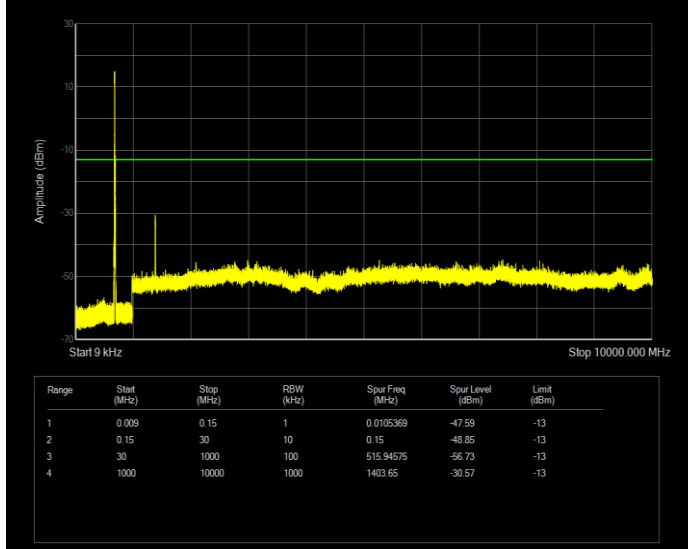

**Band12 QPSK BW=3MHz Channel=23025 RB Size=15 Position=#0**

**Band12 QPSK BW=3MHz Channel=23095 RB Size=15 Position=#0**

**Band12 QPSK BW=3MHz Channel=23165 RB Size=15 Position=#0**

**Band12 QPSK BW=5MHz Channel=23035 RB Size=25 Position=#0**

**Band12 QPSK BW=5MHz Channel=23095 RB Size=25 Position=#0**

**Band12 QPSK BW=5MHz Channel=23155 RB Size=25 Position=#0**

**Band13 QAM16 BW=10MHz Channel=23230 RB Size=50 Position=#0**

**Band13 QAM16 BW=5MHz Channel=23205 RB Size=25 Position=#0**