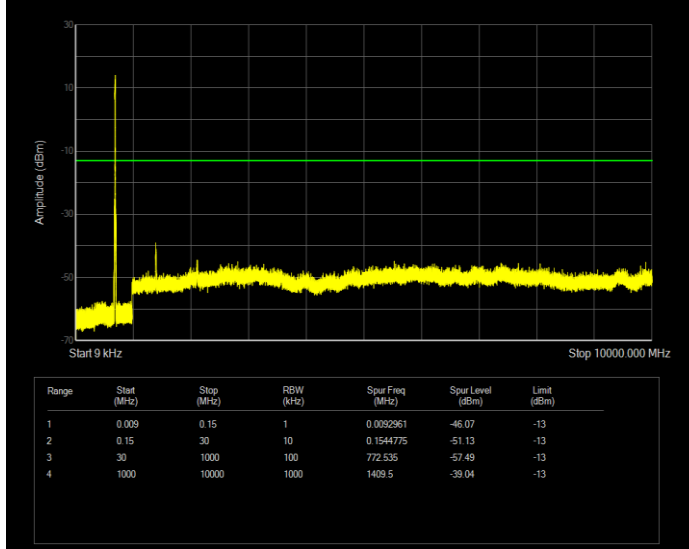

**Band7 QPSK BW=20MHz Channel=20850 RB Size=100 Position=#0**

**Band7 QPSK BW=20MHz Channel=21100 RB Size=100 Position=#0**

**Band7 QPSK BW=20MHz Channel=21350 RB Size=100 Position=#0**

**Band7 QPSK BW=5MHz Channel=20775 RB Size=25 Position=#0**

**Band7 QPSK BW=5MHz Channel=21100 RB Size=25 Position=#0**

**Band7 QPSK BW=5MHz Channel=21425 RB Size=25 Position=#0**

**Band12 QAM16 BW=1.4MHz Channel=23017 RB Size=6 Position=#0**

**Band12 QAM16 BW=1.4MHz Channel=23095 RB Size=6 Position=#0**

**Band12 QAM16 BW=1.4MHz Channel=23173 RB Size=6 Position=#0**

**Band12 QAM16 BW=10MHz Channel=23060 RB Size=50 Position=#0**

**Band12 QAM16 BW=10MHz Channel=23095 RB Size=50 Position=#0**

**Band12 QAM16 BW=10MHz Channel=23130 RB Size=50 Position=#0**