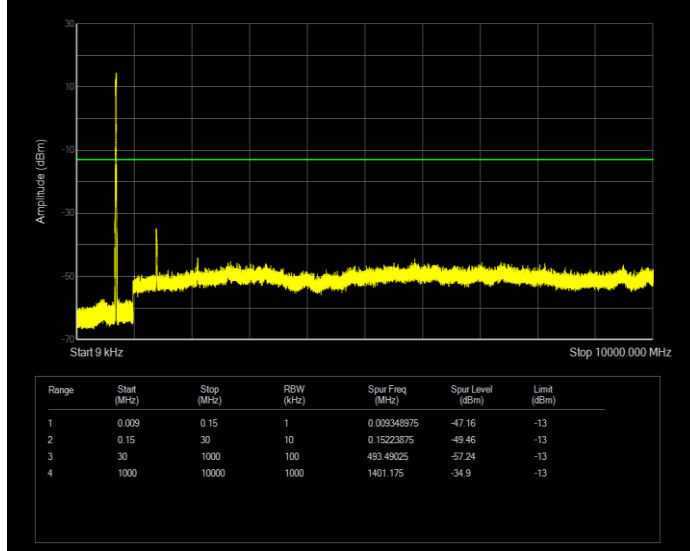

**Band12 QAM16 BW=5MHz Channel=23095 RB Size=25 Position=#0**

**Band12 QAM16 BW=5MHz Channel=23155 RB Size=25 Position=#0**

**Band12 QPSK BW=1.4MHz Channel=23017 RB Size=6 Position=#0**

**Band12 QPSK BW=1.4MHz Channel=23095 RB Size=6 Position=#0**

**Band12 QPSK BW=1.4MHz Channel=23173 RB Size=6 Position=#0**

**Band12 QPSK BW=10MHz Channel=23060 RB Size=50 Position=#0**

**Band12 QPSK BW=10MHz Channel=23095 RB Size=50 Position=#0**

**Band12 QPSK BW=10MHz Channel=23130 RB Size=50 Position=#0**