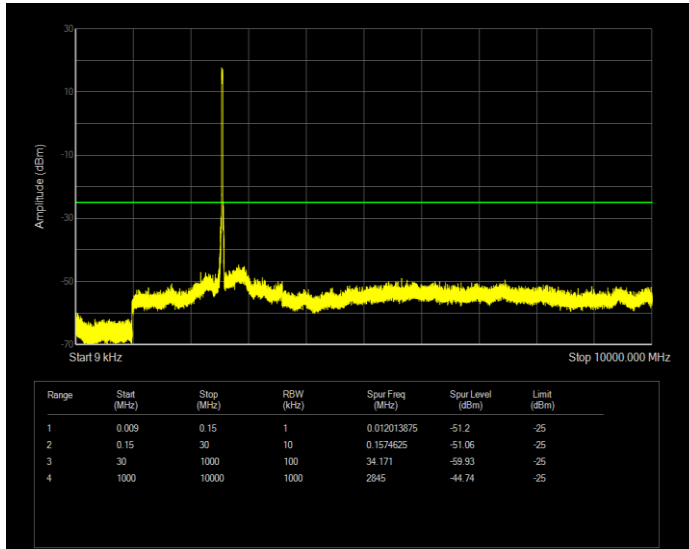

**Band7 QAM16 BW=20MHz Channel=20850 RB Size=100 Position=#0**

**Band7 QAM16 BW=20MHz Channel=21100 RB Size=100 Position=#0**

**Band7 QAM16 BW=20MHz Channel=21350 RB Size=100 Position=#0**

**Band7 QAM16 BW=5MHz Channel=20775 RB Size=25 Position=#0**

**Band7 QAM16 BW=5MHz Channel=21100 RB Size=25 Position=#0**

**Band7 QAM16 BW=5MHz Channel=21425 RB Size=25 Position=#0**

**Band7 QPSK BW=10MHz Channel=20800 RB Size=50 Position=#0**

**Band7 QPSK BW=10MHz Channel=21100 RB Size=50 Position=#0**

**Band7 QPSK BW=10MHz Channel=21400 RB Size=50 Position=#0**

**Band7 QPSK BW=15MHz Channel=20825 RB Size=75 Position=#0**

**Band7 QPSK BW=15MHz Channel=21100 RB Size=75 Position=#0**

**Band7 QPSK BW=15MHz Channel=21375 RB Size=75 Position=#0**