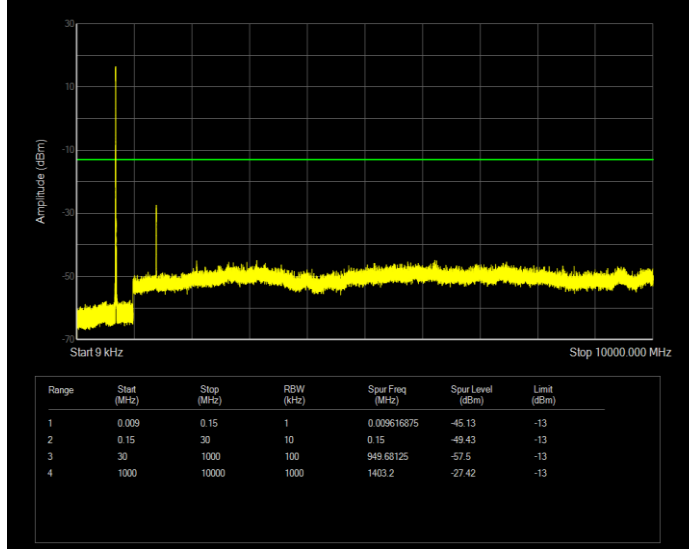

Band12 QAM16 BW=3MHz Channel=23025 RB Size=15 Position=#0