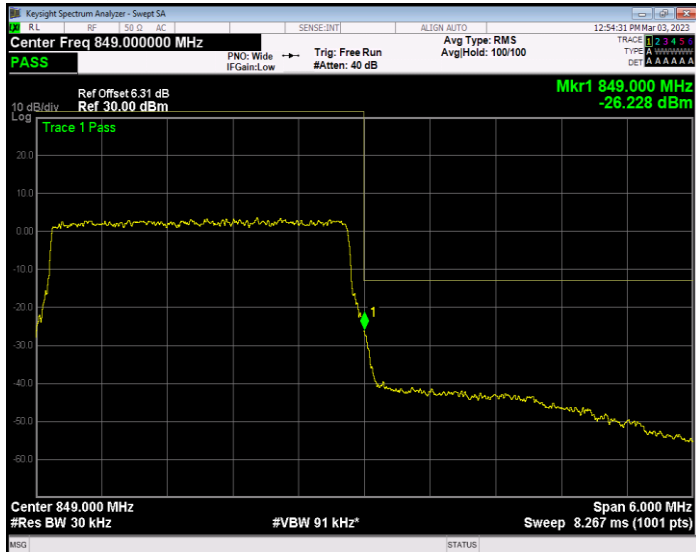

Band5 QAM16 BW=10MHz Channel=20450 RB Size=50 Position=#0

Band5 QAM16 BW=10MHz Channel=20600 RB Size=50 Position=#0

Band5 QAM16 BW=3MHz Channel=20415 RB Size=15 Position=#0

Band5 QAM16 BW=3MHz Channel=20635 RB Size=15 Position=#0