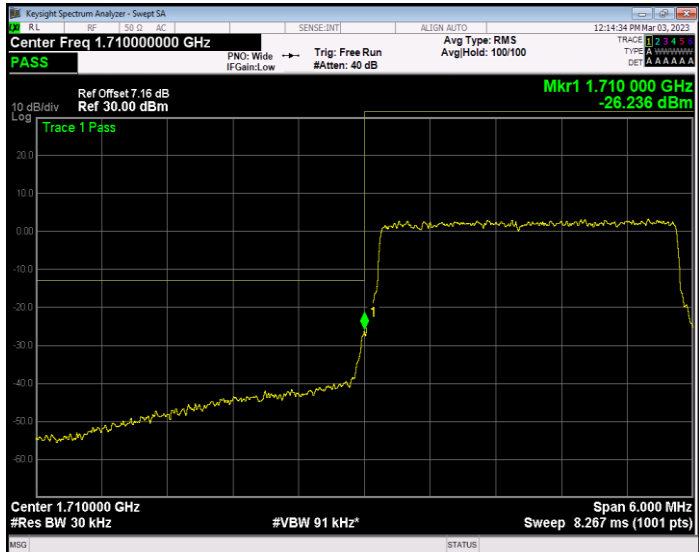

Band4 QAM16 BW=20MHz Channel=20050 RB Size=100 Position=#0

Band4 QAM16 BW=20MHz Channel=20300 RB Size=100 Position=#0

Band4 QAM16 BW=3MHz Channel=19965 RB Size=15 Position=#0

Band4 QAM16 BW=3MHz Channel=20385 RB Size=15 Position=#0

Band4 QAM16 BW=5MHz Channel=19975 RB Size=25 Position=#0

Band4 QAM16 BW=5MHz Channel=20375 RB Size=25 Position=#0

Band4 QPSK BW=1.4MHz Channel=19957 RB Size=6 Position=#0

Band4 QPSK BW=1.4MHz Channel=20393 RB Size=6 Position=#0