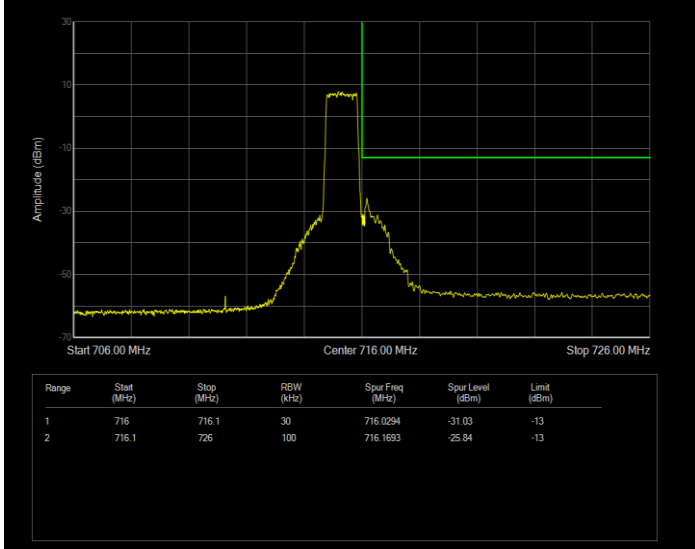

Band7 QPSK BW=15MHz Channel=20825 RB Size=75 Position=#0

Band7 QPSK BW=15MHz Channel=21375 RB Size=75 Position=#0

Band7 QPSK BW=20MHz Channel=20850 RB Size=100 Position=#0

Band7 QPSK BW=20MHz Channel=21350 RB Size=100 Position=#0

Band7 QPSK BW=5MHz Channel=20775 RB Size=25 Position=#0

Band7 QPSK BW=5MHz Channel=21425 RB Size=25 Position=#0

Band12 QAM16 BW=1.4MHz Channel=23017 RB Size=6 Position=#0

Band12 QAM16 BW=1.4MHz Channel=23173 RB Size=6 Position=#0

Band12 QAM16 BW=10MHz Channel=23060 RB Size=50 Position=#0

Band12 QAM16 BW=10MHz Channel=23130 RB Size=50 Position=#0