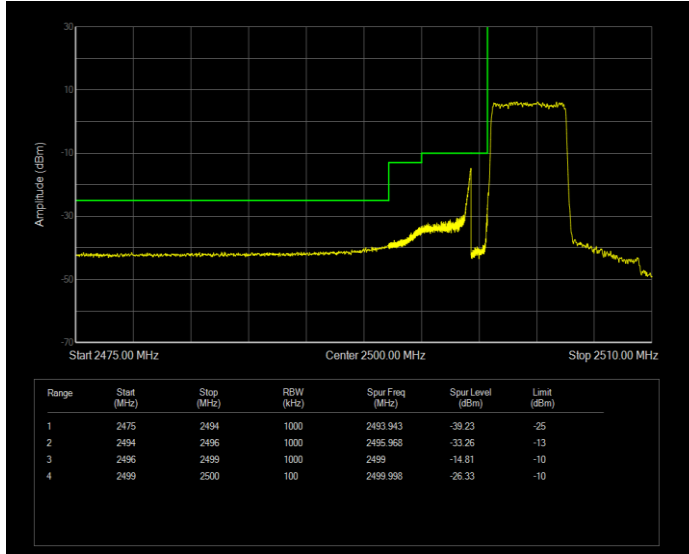

Band7 QAM16 BW=5MHz Channel=20775 RB Size=25 Position=#0

Band7 QAM16 BW=5MHz Channel=21425 RB Size=25 Position=#0

Band7 QPSK BW=10MHz Channel=20800 RB Size=50 Position=#0

Band7 QPSK BW=10MHz Channel=21400 RB Size=50 Position=#0

Band7 QPSK BW=15MHz Channel=20825 RB Size=75 Position=#0

Band7 QPSK BW=15MHz Channel=21375 RB Size=75 Position=#0

Band7 QPSK BW=20MHz Channel=20850 RB Size=100 Position=#0

Band7 QPSK BW=20MHz Channel=21350 RB Size=100 Position=#0

Band7 QPSK BW=5MHz Channel=20775 RB Size=25 Position=#0

Band7 QPSK BW=5MHz Channel=21425 RB Size=25 Position=#0

Band12 QAM16 BW=1.4MHz Channel=23017 RB Size=6 Position=#0

Band12 QAM16 BW=1.4MHz Channel=23173 RB Size=6 Position=#0