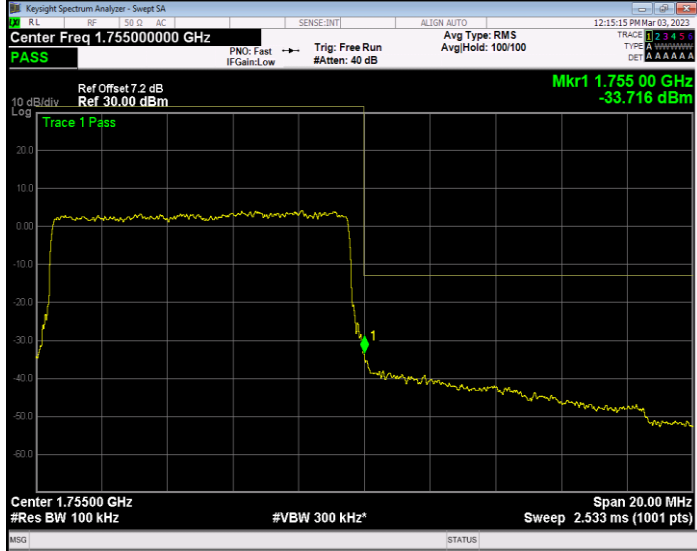

Band4 QAM16 BW=20MHz Channel=20050 RB Size=100 Position=#0

Band4 QAM16 BW=20MHz Channel=20300 RB Size=100 Position=#0

Band4 QAM16 BW=3MHz Channel=19965 RB Size=15 Position=#0

Band4 QAM16 BW=3MHz Channel=20385 RB Size=15 Position=#0

Band4 QAM16 BW=5MHz Channel=19975 RB Size=25 Position=#0

Band4 QAM16 BW=5MHz Channel=20375 RB Size=25 Position=#0

Band4 QPSK BW=1.4MHz Channel=19957 RB Size=6 Position=#0

Band4 QPSK BW=1.4MHz Channel=20393 RB Size=6 Position=#0

Band4 QPSK BW=10MHz Channel=20000 RB Size=50 Position=#0

Band4 QPSK BW=10MHz Channel=20350 RB Size=50 Position=#0

Band4 QPSK BW=15MHz Channel=20025 RB Size=75 Position=#0

Band4 QPSK BW=15MHz Channel=20325 RB Size=75 Position=#0