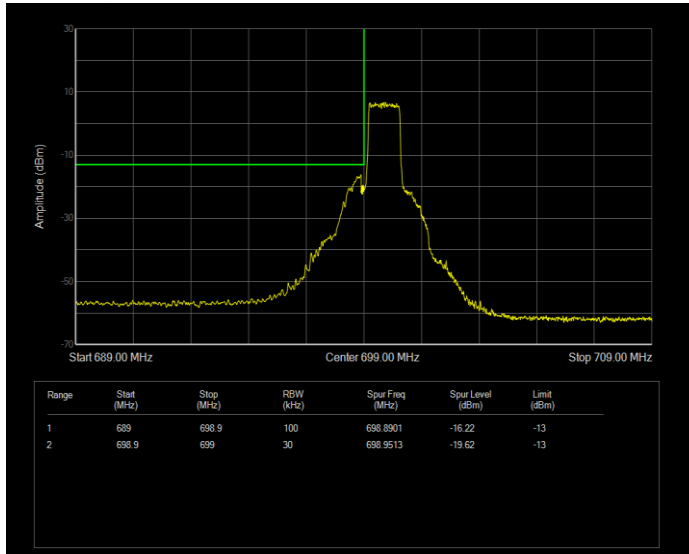

Band12 QAM16 BW=1.4MHz Channel=23017 RB Size=6 Position=#0