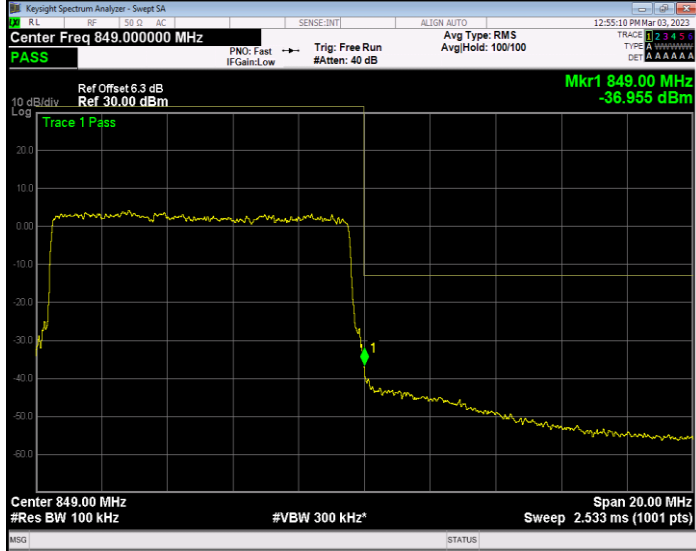

Band5 QAM16 BW=10MHz Channel=20600 RB Size=50 Position=#0