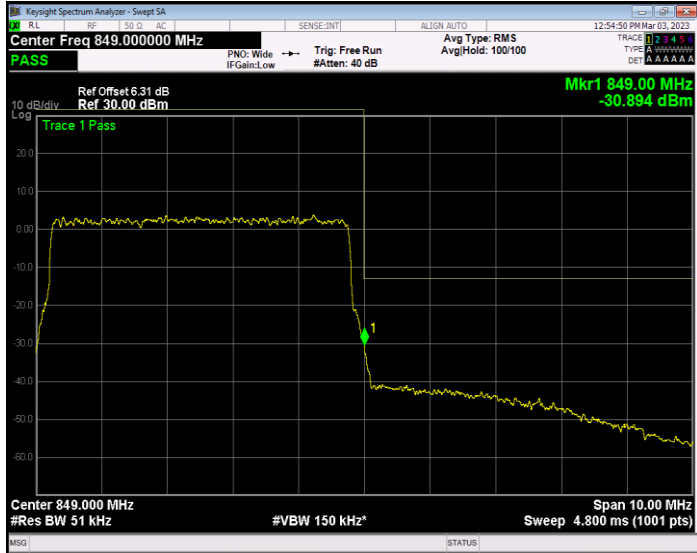

Band5 QAM16 BW=5MHz Channel=20625 RB Size=25 Position=#0