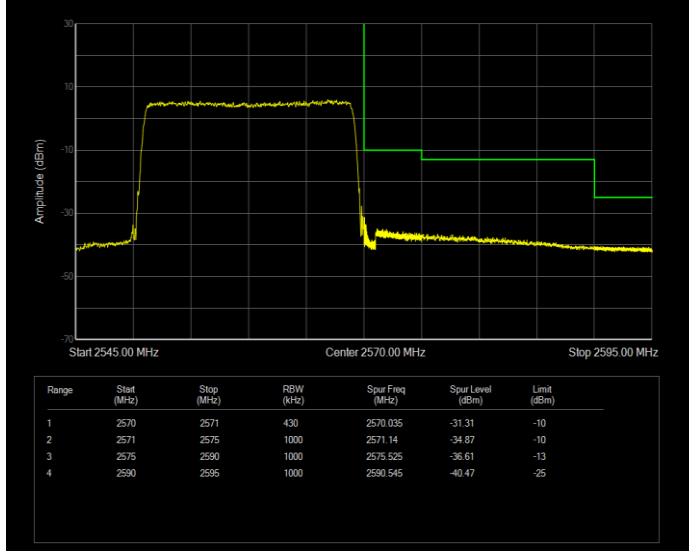

Band7 QAM16 BW=15MHz Channel=20825 RB Size=75 Position=#0

Band7 QAM16 BW=15MHz Channel=21375 RB Size=75 Position=#0

Band7 QAM16 BW=20MHz Channel=20850 RB Size=100 Position=#0

Band7 QAM16 BW=20MHz Channel=21350 RB Size=100 Position=#0

Band7 QAM16 BW=5MHz Channel=20775 RB Size=25 Position=#0

Band7 QAM16 BW=5MHz Channel=21425 RB Size=25 Position=#0

Band7 QPSK BW=10MHz Channel=20800 RB Size=50 Position=#0

Band7 QPSK BW=10MHz Channel=21400 RB Size=50 Position=#0