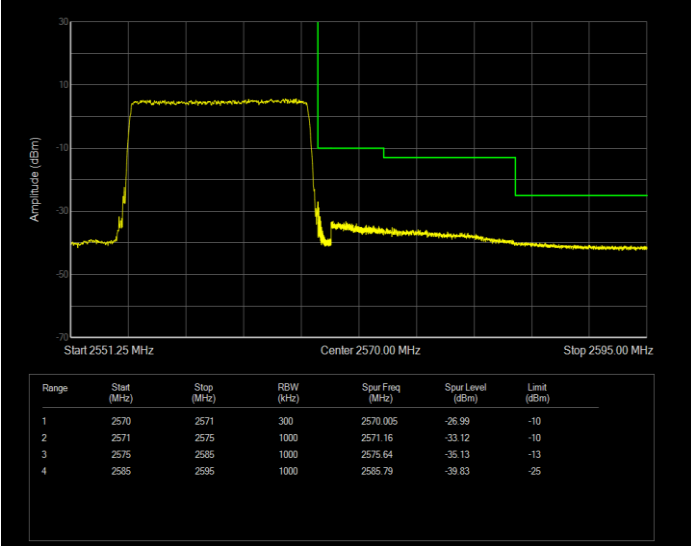

Band5 QPSK BW=10MHz Channel=20450 RB Size=50 Position=#0

Band5 QPSK BW=10MHz Channel=20600 RB Size=50 Position=#0

Band5 QPSK BW=3MHz Channel=20415 RB Size=15 Position=#0

Band5 QPSK BW=3MHz Channel=20635 RB Size=15 Position=#0

Band5 QPSK BW=5MHz Channel=20425 RB Size=25 Position=#0

Band5 QPSK BW=5MHz Channel=20625 RB Size=25 Position=#0

Band7 QAM16 BW=10MHz Channel=20800 RB Size=50 Position=#0

Band7 QAM16 BW=10MHz Channel=21400 RB Size=50 Position=#0

Band7 QAM16 BW=15MHz Channel=20825 RB Size=75 Position=#0

Band7 QAM16 BW=15MHz Channel=21375 RB Size=75 Position=#0

Band7 QAM16 BW=20MHz Channel=20850 RB Size=100 Position=#0

Band7 QAM16 BW=20MHz Channel=21350 RB Size=100 Position=#0