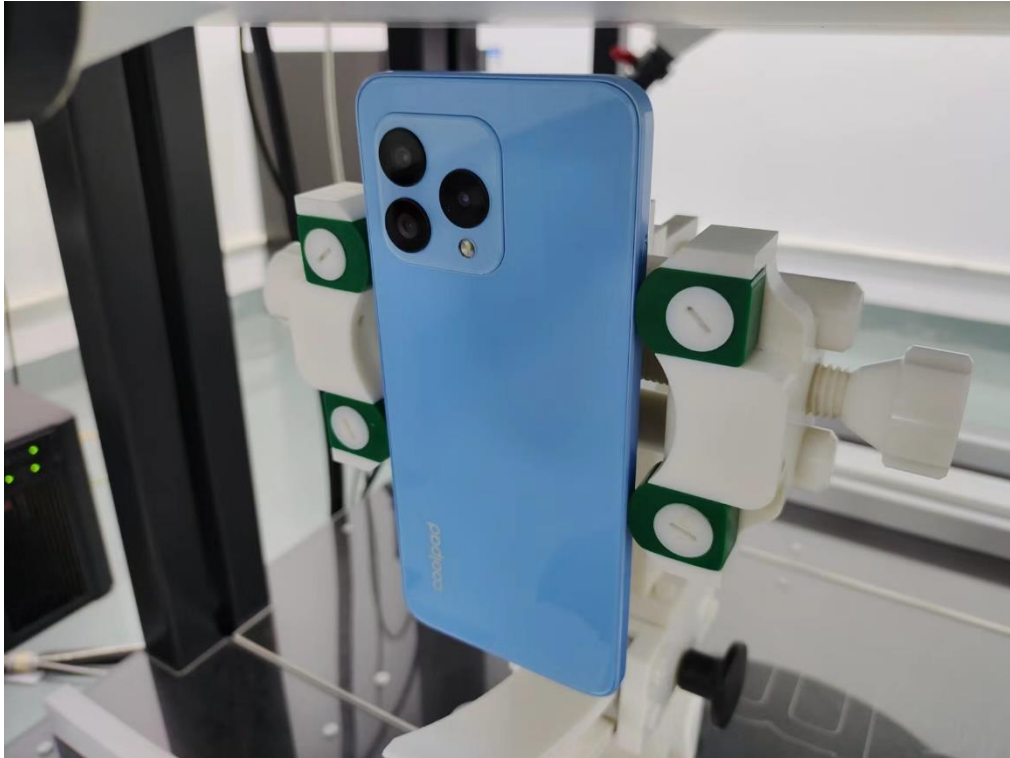

FCC ID_SAR Setup photos

Right Touch

Right Tilt

Left Touch

Left Tilt

Body Front side (separation distance is 10mm)

Body Back side (separation distance 10mm)

Body Left side (separation distance is 10mm)

Body Right side (separation distance is 10mm)

Body Top side (separation distance is 10mm)

Body Bottom side (separation distance is 10mm)