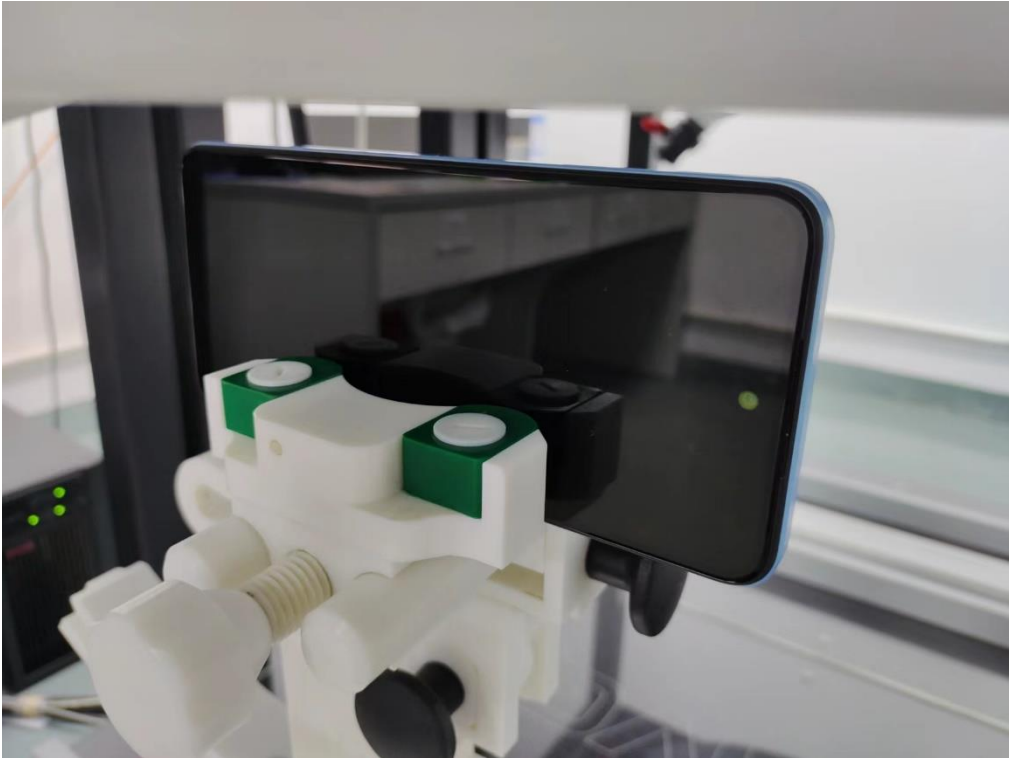

FCC ID_SAR Setup photos

Right Touch

Right Tilt

Left Touch

Left Tilt

Body Front side (separation distance is 10mm)

Body Back side (separation distance 10mm)

Body Left side (separation distance is 10mm)

Body Right side (separation distance is 10mm)

Body Top side (separation distance is 10mm)

Body Bottom side (separation distance is 10mm)