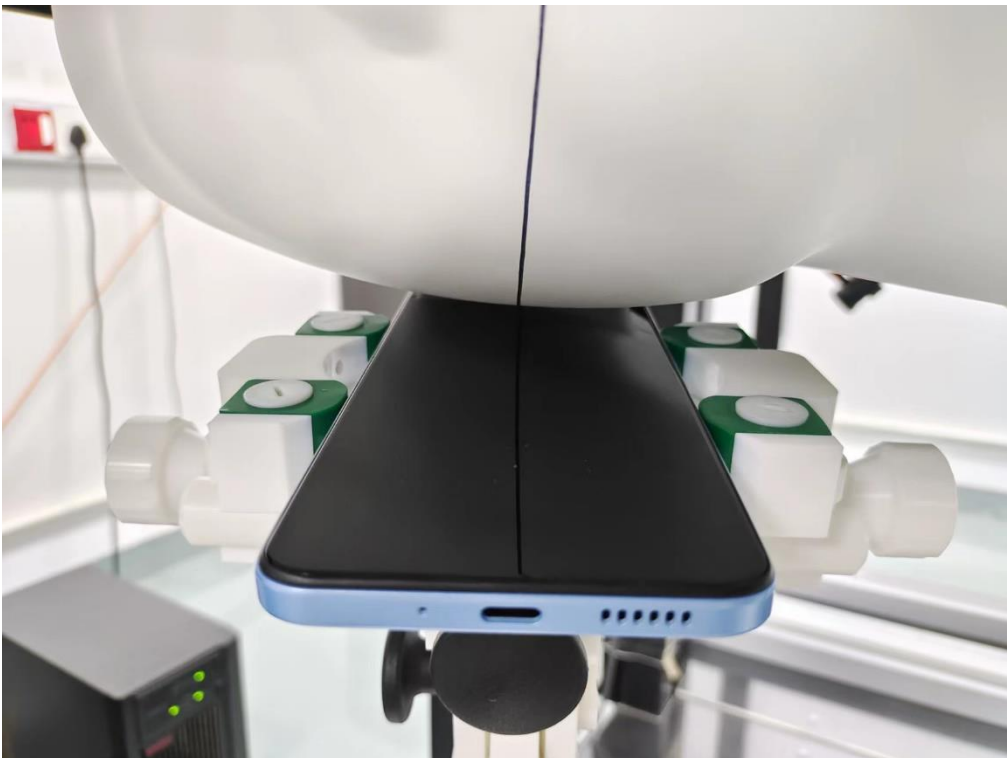

FCC ID_SAR Setup photos

Right Touch

Right Tilt

Left Touch

Left Tilt

Body Front side (separation distance is 10mm)

Body Back side (separation distance 10mm)

Body Left side (separation distance is 10mm)

Body Right side (separation distance is 10mm)

Body Top side (separation distance is 10mm)

Body Bottom side (separation distance is 10mm)