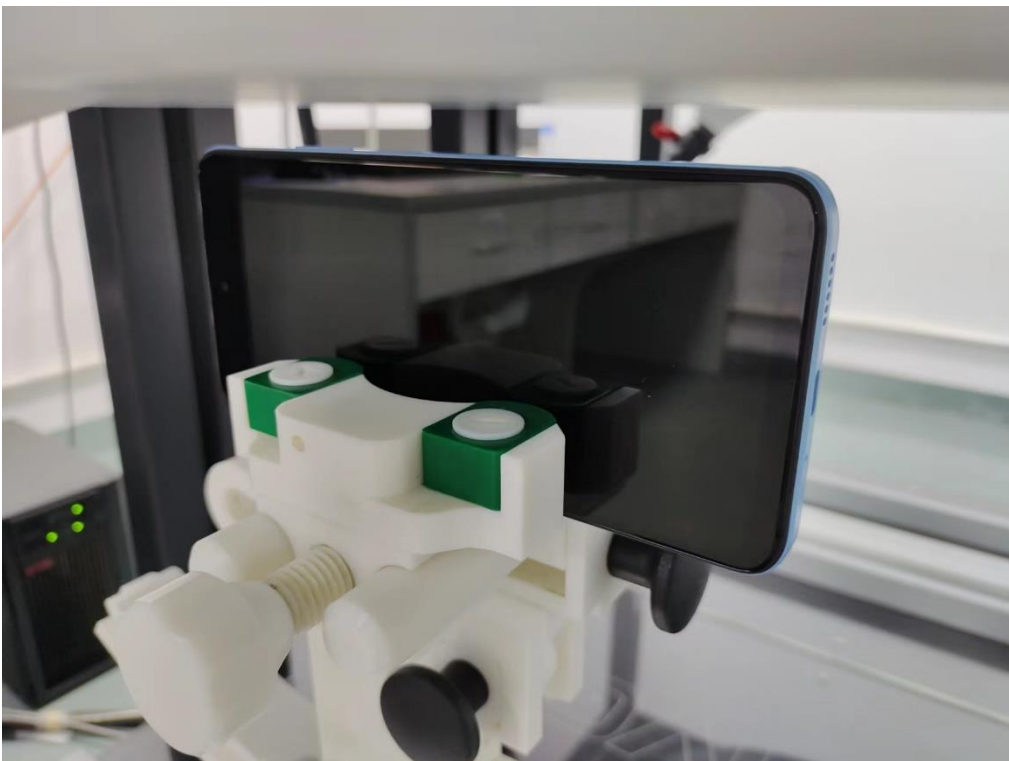

FCC ID_SAR Setup photos

Right Touch

Right Tilt

Left Touch

Left Tilt

Body Front side (separation distance is 10mm)

Body Back side (separation distance 10mm)

Body Left side (separation distance is 10mm)

Body Right side (separation distance is 10mm)

Body Top side (separation distance is 10mm)

Body Bottom side (separation distance is 10mm)