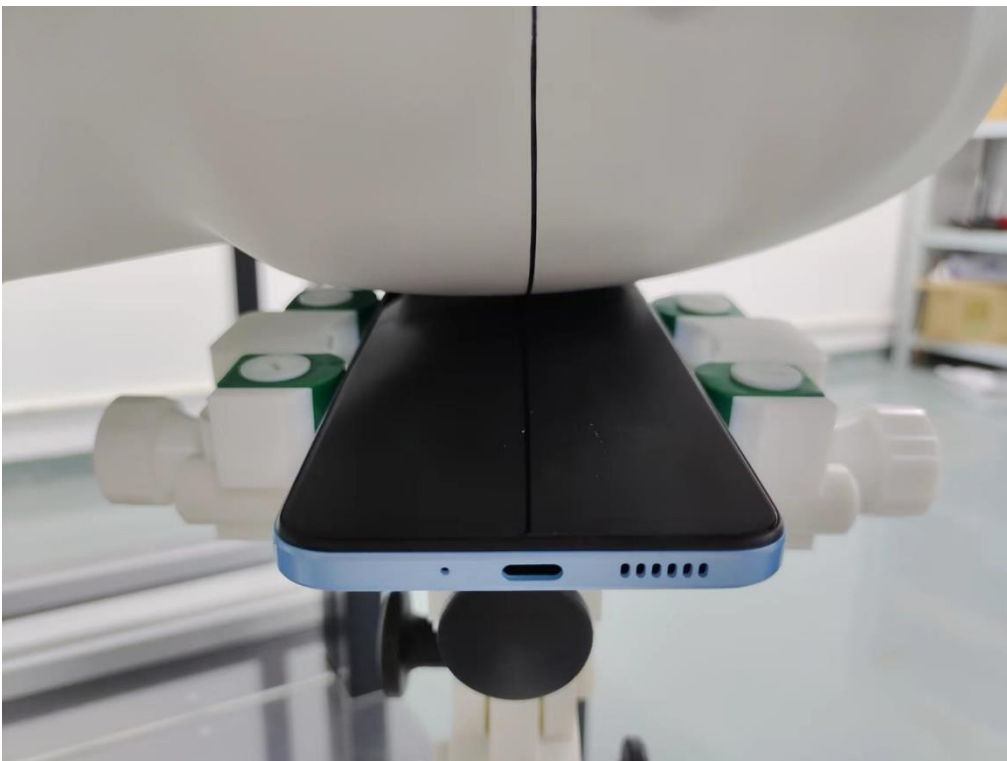

FCC ID_SAR Setup photos

Right Touch

Right Tilt

Left Touch

Left Tilt

Body Front side (separation distance is 10mm)

Body Back side (separation distance 10mm)

Body Left side (separation distance is 10mm)

Body Right side (separation distance is 10mm)

Body Top side (separation distance is 10mm)

Body Bottom side (separation distance is 10mm)