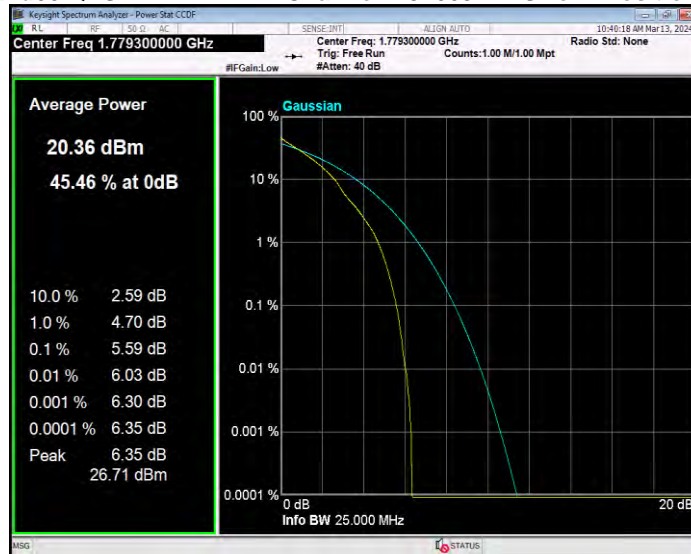

Band66 QPSK BW=1.4MHz Channel=132665 RB Size=1 Position=#0