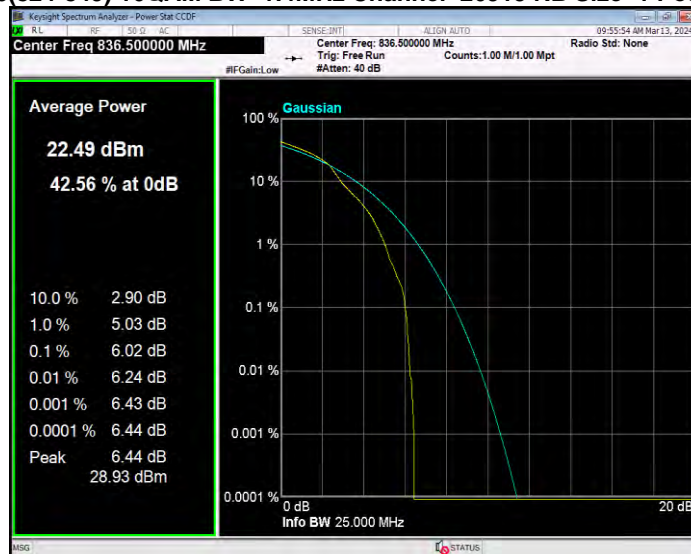

Band26(824-849) 16QAM BW=1.4MHz Channel=26915 RB Size=1 Position=#0