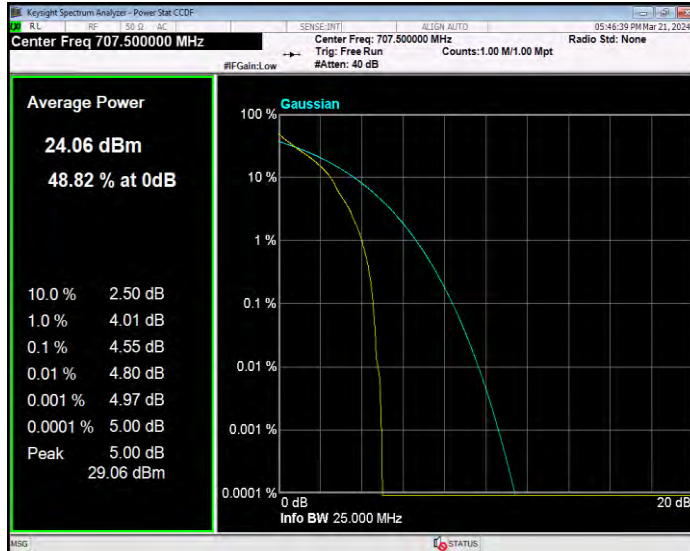

Band12 QPSK BW=1.4MHz Channel=23095 RB Size=1 Position=#0

Band12 QPSK BW=1.4MHz Channel=23173 RB Size=1 Position=#0

Band12 QPSK BW=10MHz Channel=23060 RB Size=1 Position=#0

Band12 QPSK BW=10MHz Channel=23095 RB Size=1 Position=#0