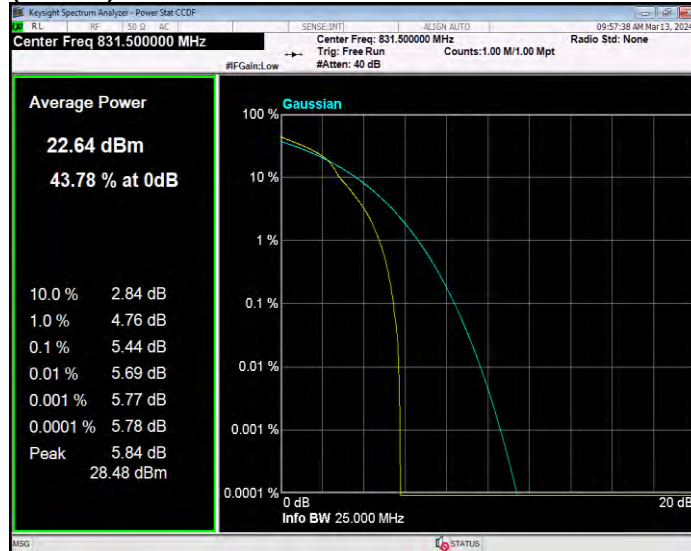

Band26(824-849) 16QAM BW=15MHz Channel=26865 RB Size=1 Position=#0