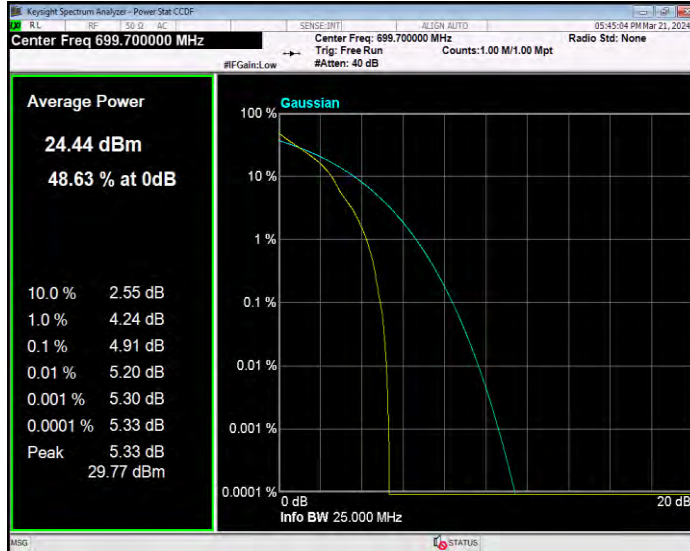

Band12 16QAM BW=5MHz Channel=23035 RB Size=1 Position=#0

Band12 16QAM BW=5MHz Channel=23095 RB Size=1 Position=#0

Band12 16QAM BW=5MHz Channel=23155 RB Size=1 Position=#0

Band12 QPSK BW=1.4MHz Channel=23017 RB Size=1 Position=#0