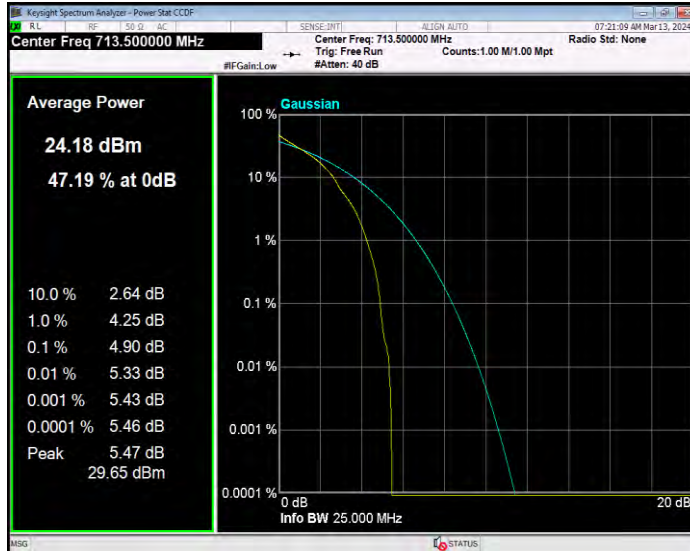

Band17 QPSK BW=5MHz Channel=23825 RB Size=1 Position=#0