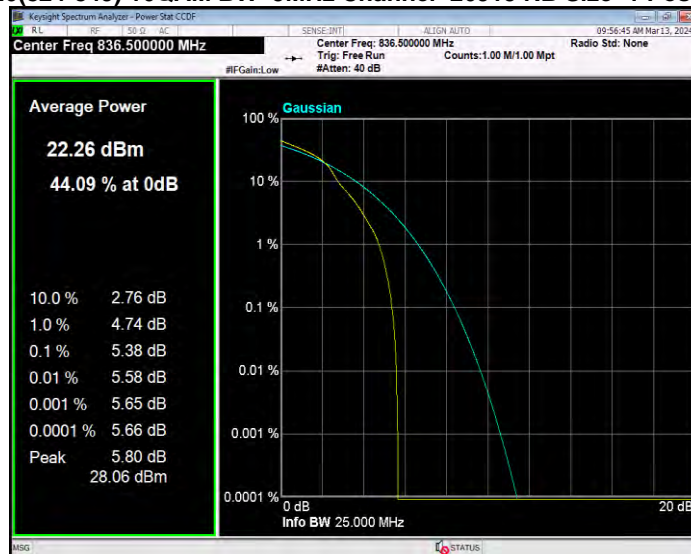

Band26(824-849) 16QAM BW=5MHz Channel=26915 RB Size=1 Position=#0