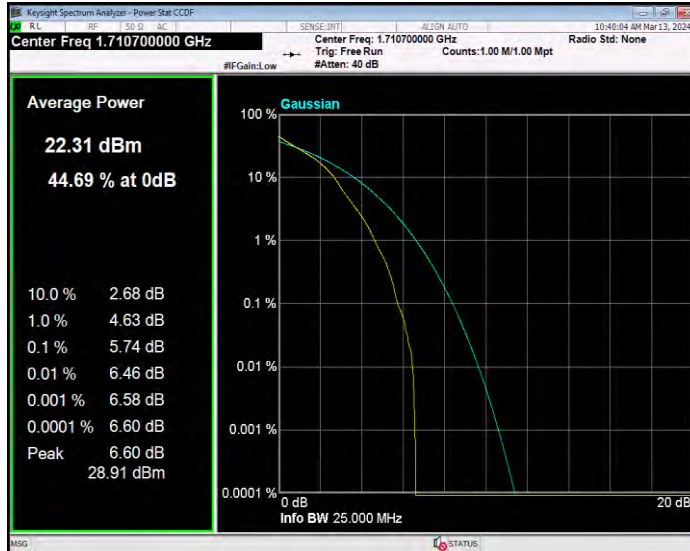

Band66 QPSK BW=1.4MHz Channel=131979 RB Size=1 Position=#0