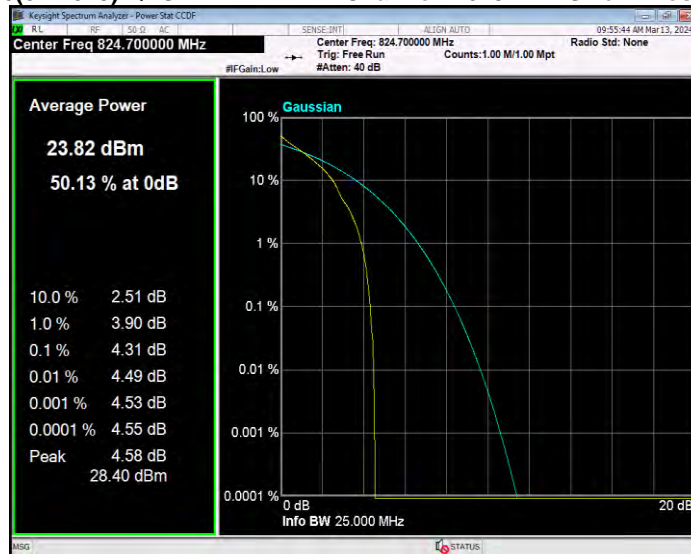

Band26(824-849) 16QAM BW=5MHz Channel=26815 RB Size=1 Position=#0

Band26(824-849) 16QAM BW=5MHz Channel=26915 RB Size=1 Position=#0

Band26(824-849) 16QAM BW=5MHz Channel=27015 RB Size=1 Position=#0

Band26(824-849) QPSK BW=1.4MHz Channel=26797 RB Size=1 Position=#0