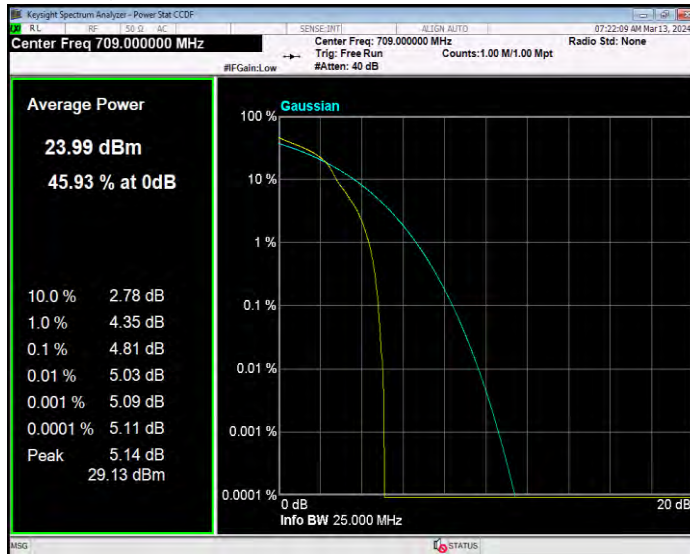

Band13 QPSK BW=5MHz Channel=23205 RB Size=1 Position=#0

Band13 QPSK BW=5MHz Channel=23230 RB Size=1 Position=#0

Band13 QPSK BW=5MHz Channel=23255 RB Size=1 Position=#0

Band17 16QAM BW=10MHz Channel=23780 RB Size=1 Position=#0