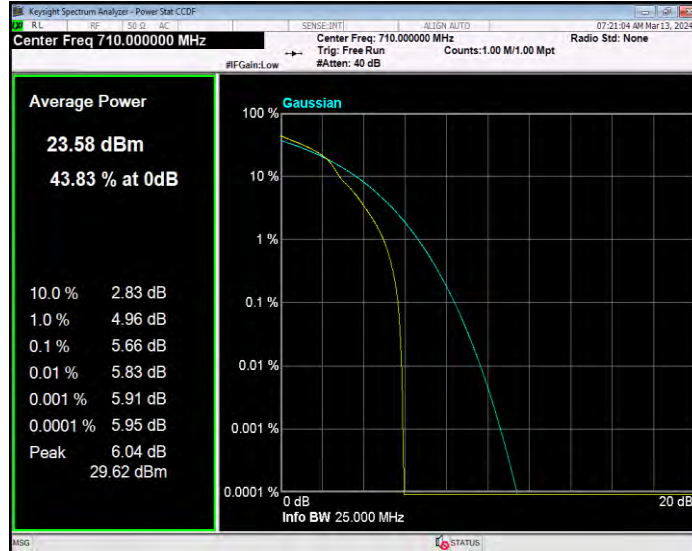

Band17 16QAM BW=10MHz Channel=23790 RB Size=1 Position=#0

Band17 16QAM BW=10MHz Channel=23800 RB Size=1 Position=#0

Band17 16QAM BW=5MHz Channel=23755 RB Size=1 Position=#0

Band17 16QAM BW=5MHz Channel=23790 RB Size=1 Position=#0