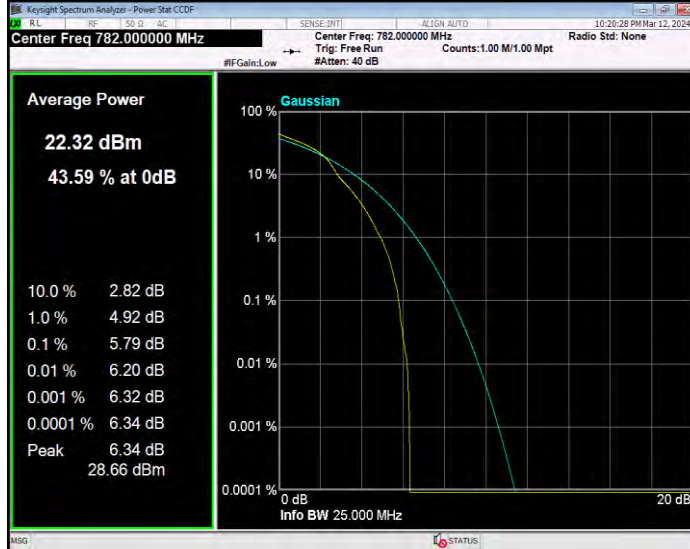

Band12 QPSK BW=5MHz Channel=23035 RB Size=1 Position=#0

Band12 QPSK BW=5MHz Channel=23095 RB Size=1 Position=#0

Band12 QPSK BW=5MHz Channel=23155 RB Size=1 Position=#0

Band13 16QAM BW=10MHz Channel=23230 RB Size=1 Position=#0