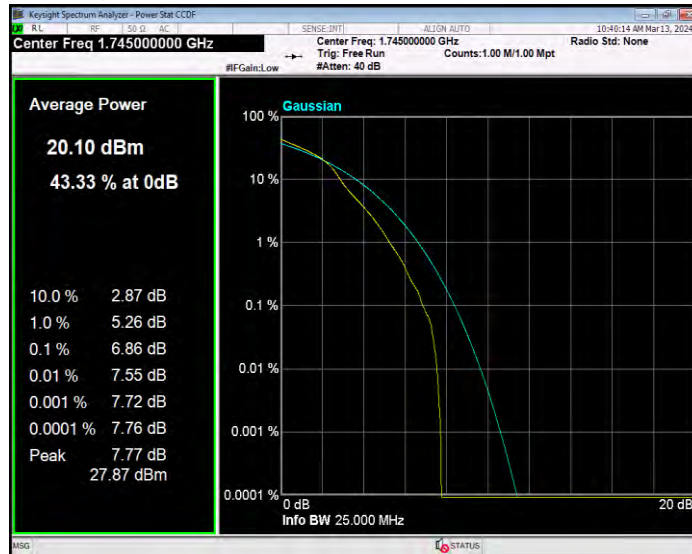

Band26(824-849) QPSK BW=5MHz Channel=26915 RB Size=1 Position=#0

Band26(824-849) QPSK BW=5MHz Channel=27015 RB Size=1 Position=#0

Band66 16QAM BW=1.4MHz Channel=131979 RB Size=1 Position=#0

Band66 16QAM BW=1.4MHz Channel=132322 RB Size=1 Position=#0