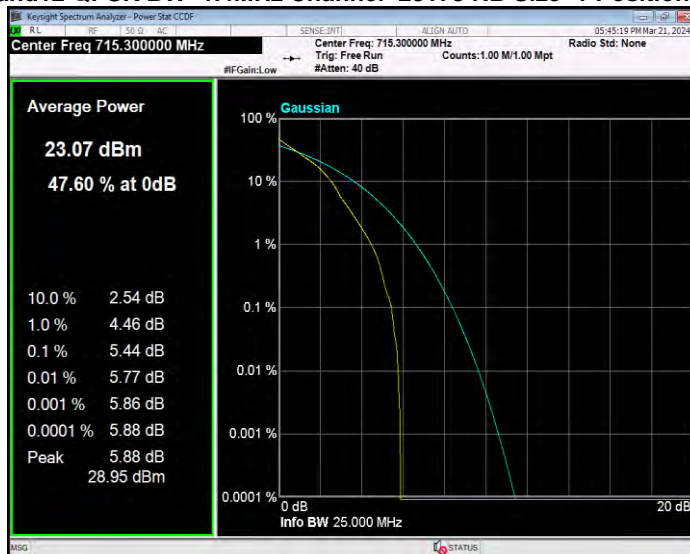

Band12 QPSK BW=1.4MHz Channel=23173 RB Size=1 Position=#0