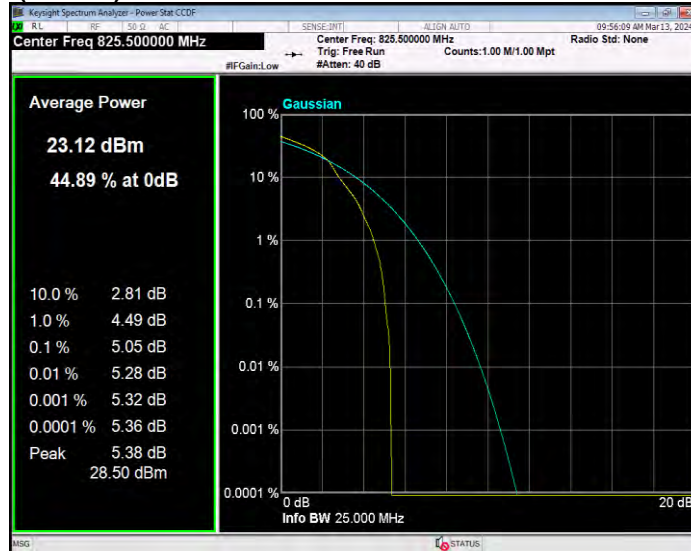

Band26(824-849) 16QAM BW=3MHz Channel=26805 RB Size=1 Position=#0