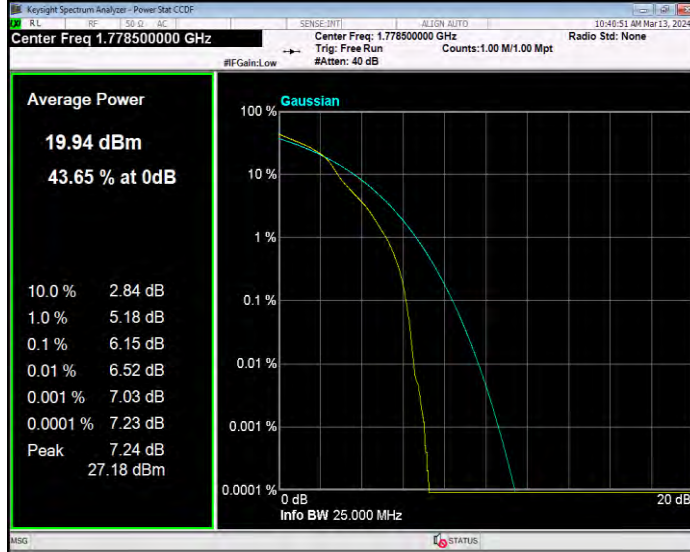

Band66 16QAM BW=3MHz Channel=132657 RB Size=1 Position=#0