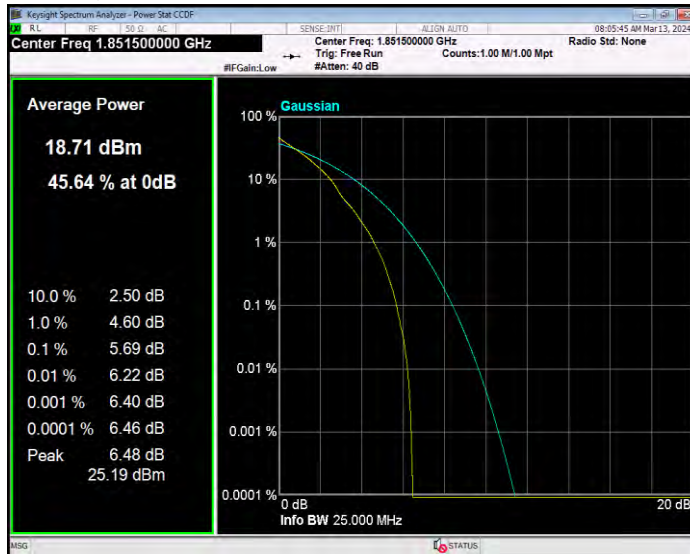

Band25 QPSK BW=3MHz Channel=26055 RB Size=1 Position=#0