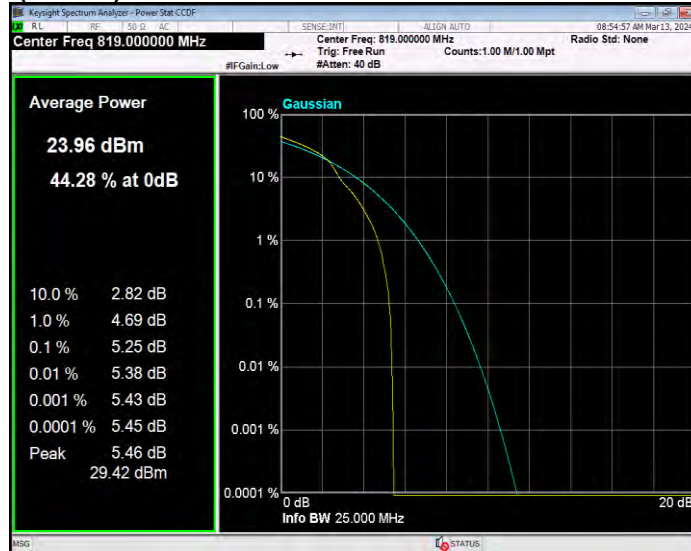

Band26(814-824) 16QAM BW=3MHz Channel=26740 RB Size=1 Position=#0

Band26(814-824) 16QAM BW=3MHz Channel=26775 RB Size=1 Position=#0

Band26(814-824) 16QAM BW=5MHz Channel=26715 RB Size=1 Position=#0

Band26(814-824) 16QAM BW=5MHz Channel=26740 RB Size=1 Position=#0