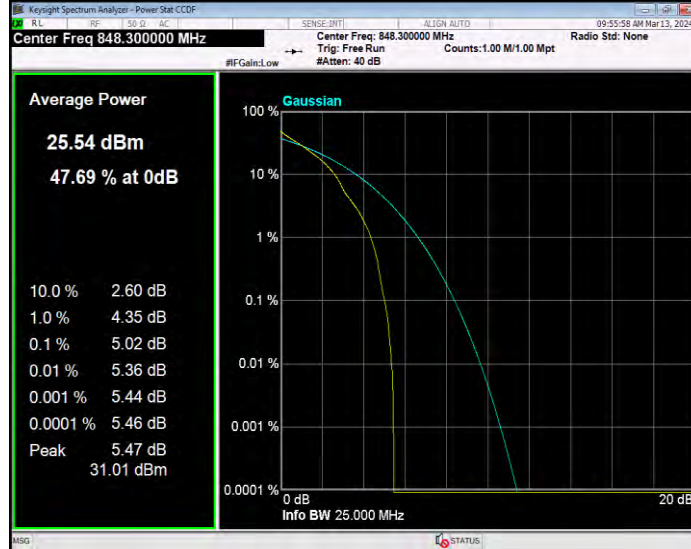

Band26(824-849) QPSK BW=1.4MHz Channel=27033 RB Size=1 Position=#0