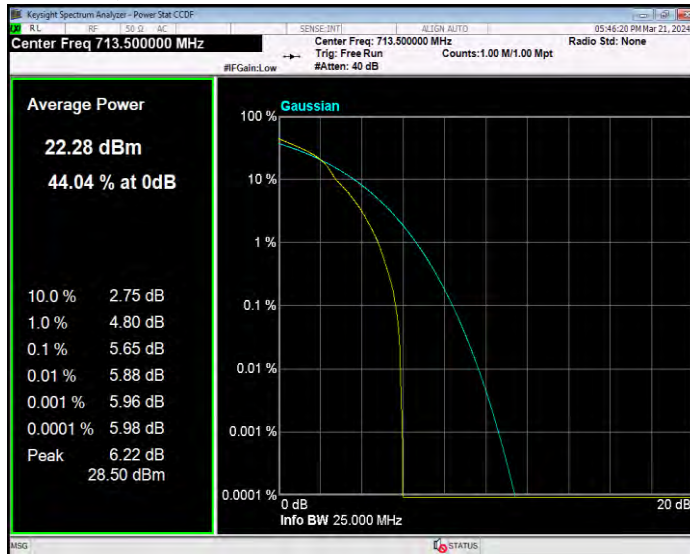

Band12 16QAM BW=5MHz Channel=23035 RB Size=1 Position=#0

Band12 16QAM BW=5MHz Channel=23095 RB Size=1 Position=#0

Band12 16QAM BW=5MHz Channel=23155 RB Size=1 Position=#0

Band12 QPSK BW=1.4MHz Channel=23017 RB Size=1 Position=#0