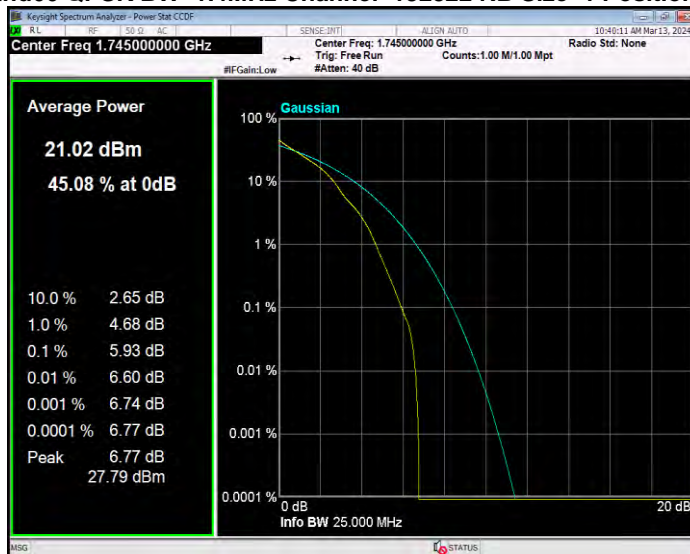

Band66 QPSK BW=1.4MHz Channel=132322 RB Size=1 Position=#0