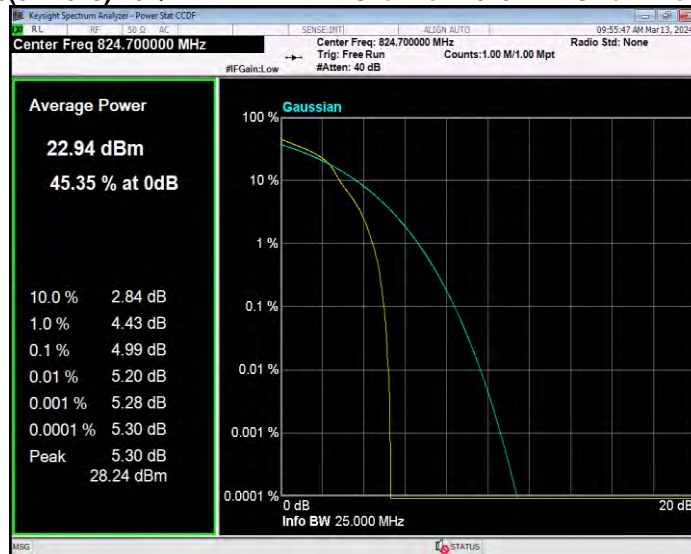

Band26(814-824) QPSK BW=5MHz Channel=26715 RB Size=1 Position=#0

Band26(814-824) QPSK BW=5MHz Channel=26740 RB Size=1 Position=#0

Band26(814-824) QPSK BW=5MHz Channel=26765 RB Size=1 Position=#0

Band26(824-849) 16QAM BW=1.4MHz Channel=26797 RB Size=1 Position=#0