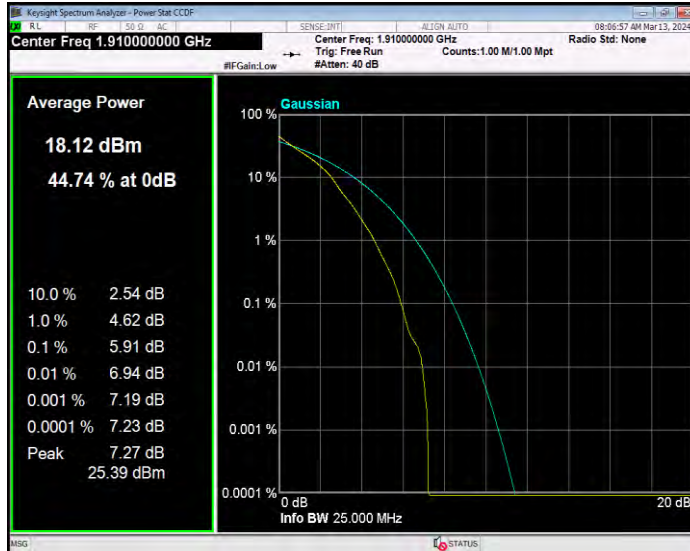

Band25 QPSK BW=10MHz Channel=26640 RB Size=1 Position=#0