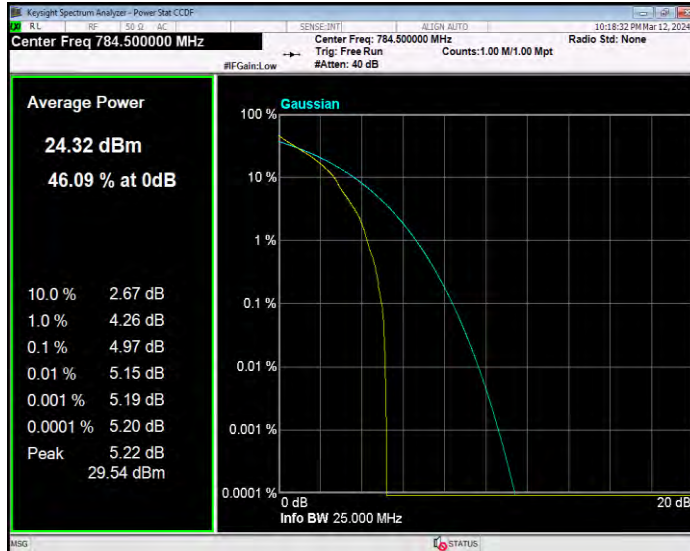

Band13 QPSK BW=5MHz Channel=23255 RB Size=1 Position=#0