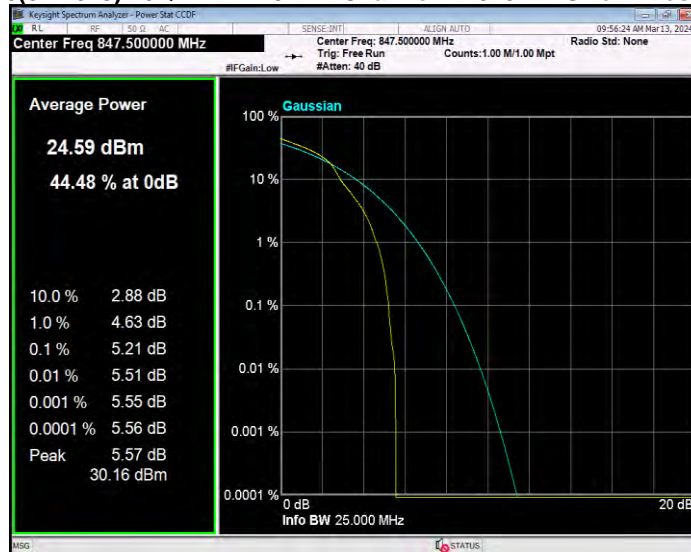

Band26(824-849) 16QAM BW=15MHz Channel=26965 RB Size=1 Position=#0

Band26(824-849) 16QAM BW=3MHz Channel=26805 RB Size=1 Position=#0

Band26(824-849) 16QAM BW=3MHz Channel=26915 RB Size=1 Position=#0

Band26(824-849) 16QAM BW=3MHz Channel=27025 RB Size=1 Position=#0