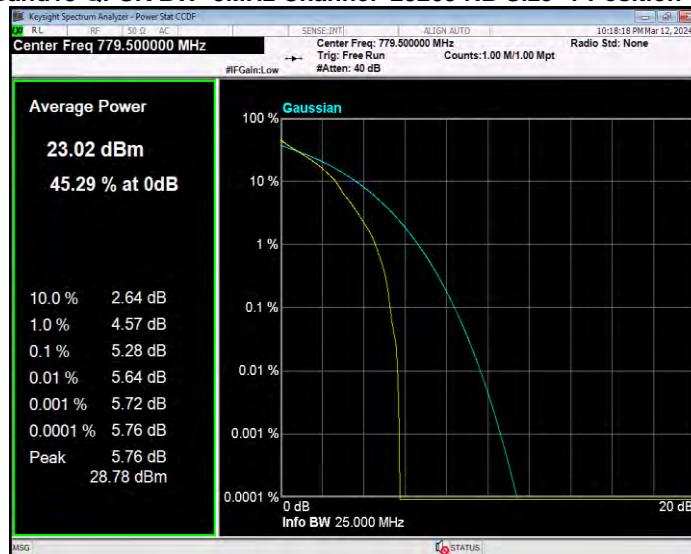

Band13 QPSK BW=5MHz Channel=23205 RB Size=1 Position=#0