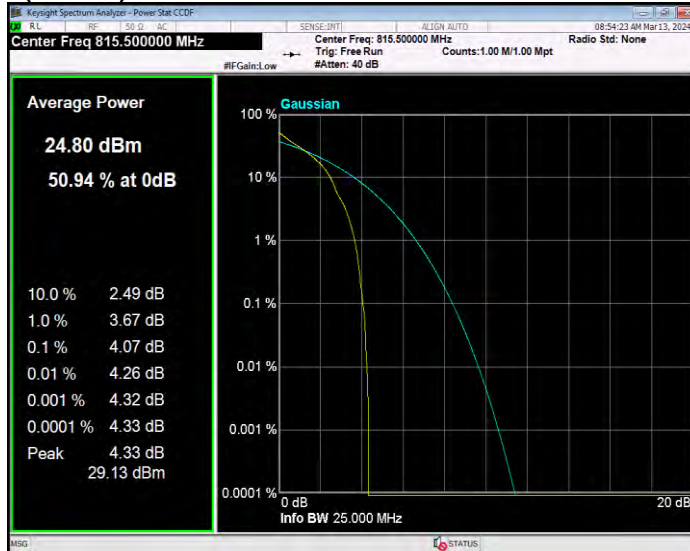

Band26(814-824) QPSK BW=3MHz Channel=26705 RB Size=1 Position=#0