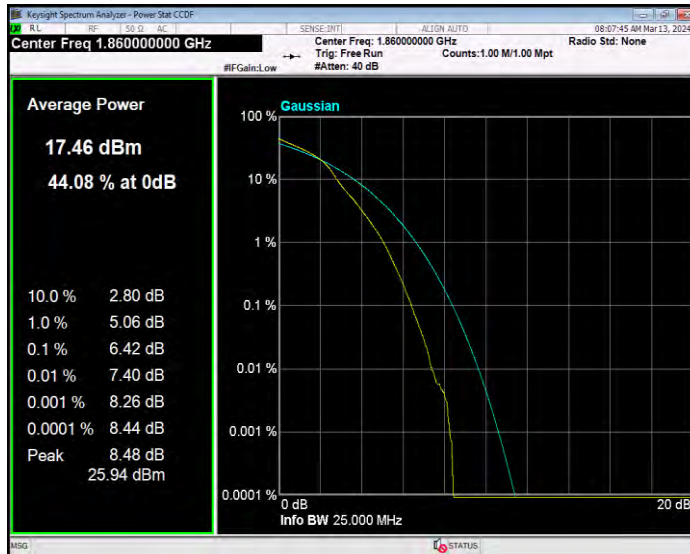

Band25 16QAM BW=20MHz Channel=26140 RB Size=1 Position=#0