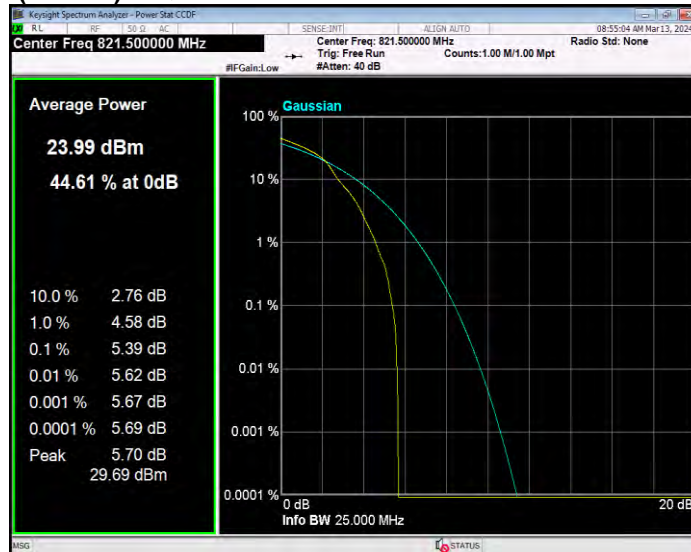

Band26(814-824) 16QAM BW=5MHz Channel=26765 RB Size=1 Position=#0