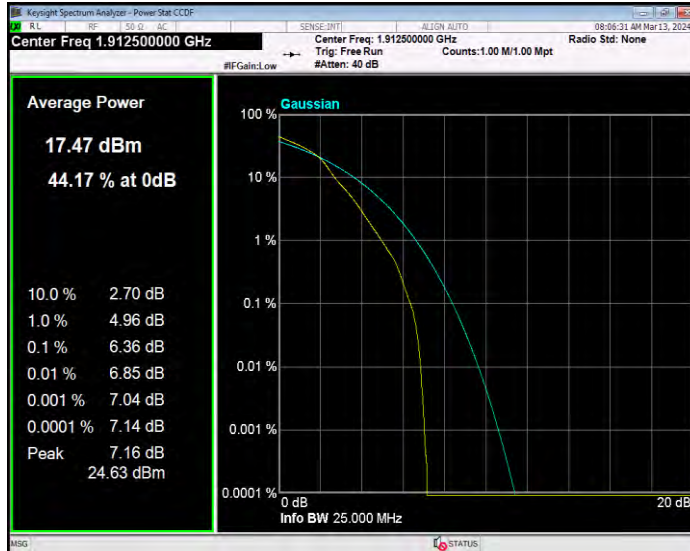

Band25 16QAM BW=5MHz Channel=26665 RB Size=1 Position=#0