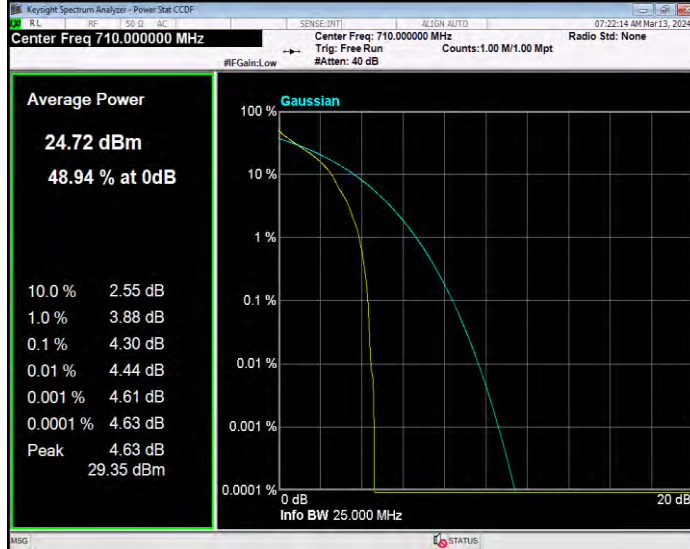

Band17 QPSK BW=10MHz Channel=23790 RB Size=1 Position=#0