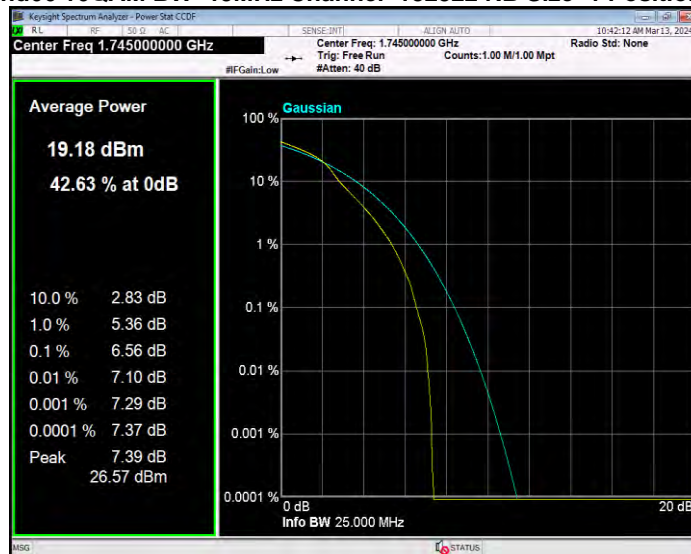

Band66 16QAM BW=15MHz Channel=132322 RB Size=1 Position=#0