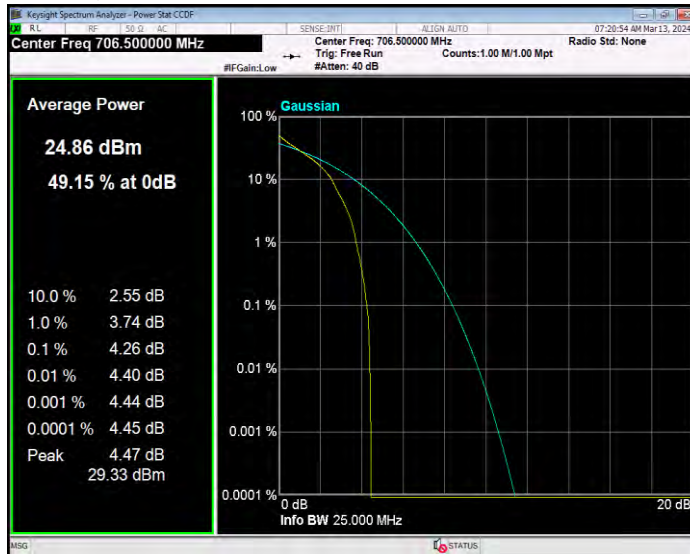

Band17 QPSK BW=5MHz Channel=23755 RB Size=1 Position=#0