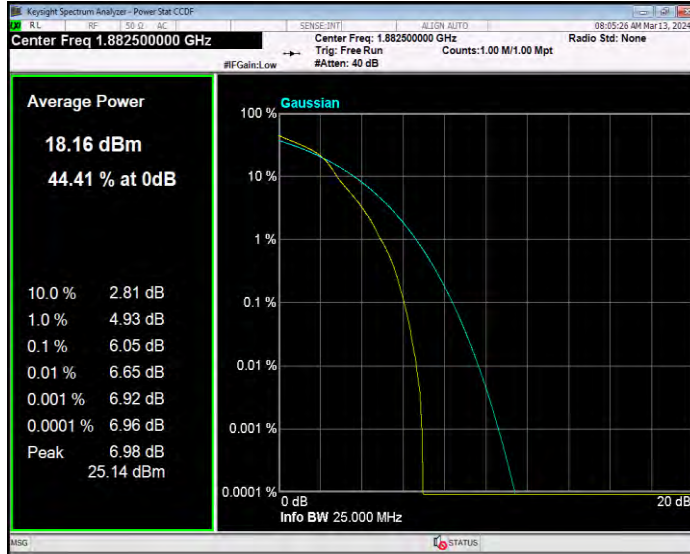

Band25 16QAM BW=1.4MHz Channel=26365 RB Size=1 Position=#0