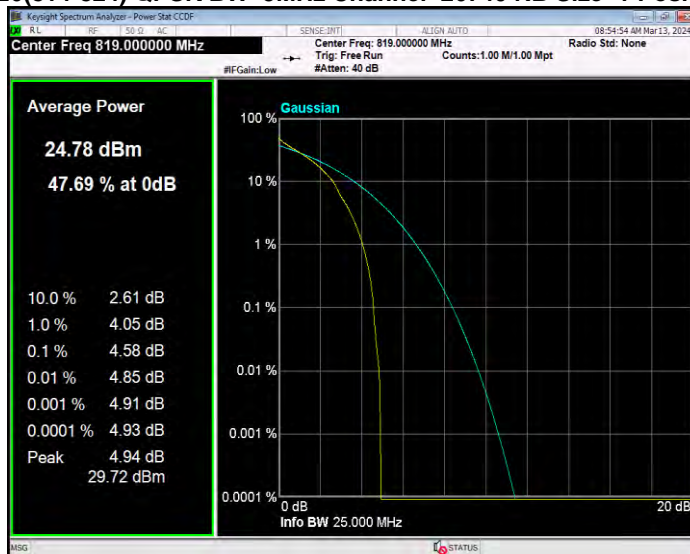

Band26(814-824) QPSK BW=5MHz Channel=26740 RB Size=1 Position=#0