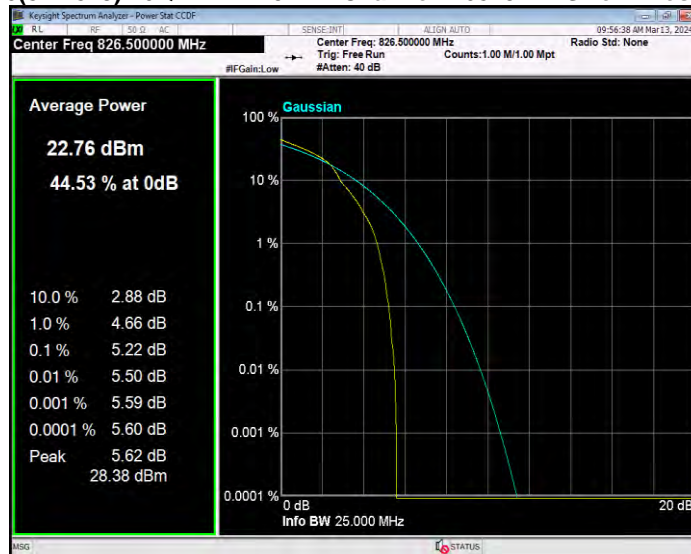

Band26(824-849) 16QAM BW=5MHz Channel=26815 RB Size=1 Position=#0