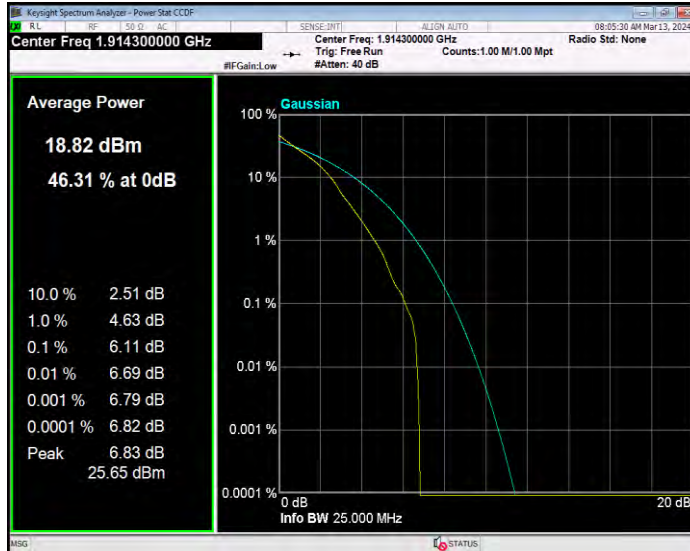

Band25 16QAM BW=5MHz Channel=26665 RB Size=1 Position=#0

Band25 QPSK BW=1.4MHz Channel=26047 RB Size=1 Position=#0

Band25 QPSK BW=1.4MHz Channel=26365 RB Size=1 Position=#0

Band25 QPSK BW=1.4MHz Channel=26683 RB Size=1 Position=#0