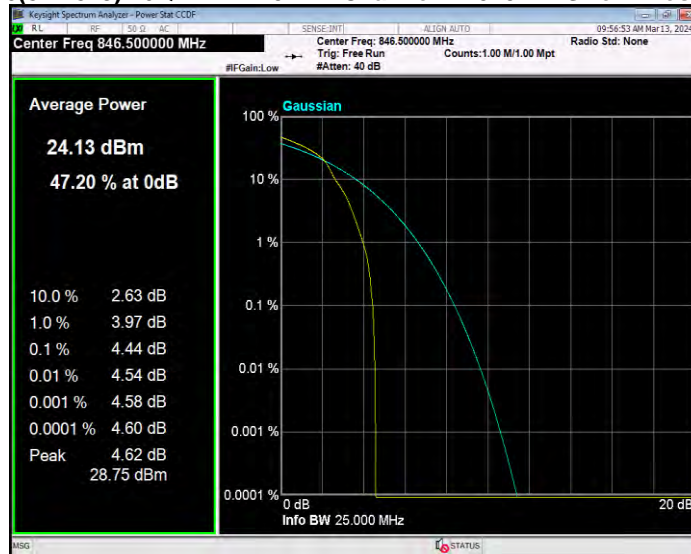

Band26(824-849) 16QAM BW=5MHz Channel=27015 RB Size=1 Position=#0