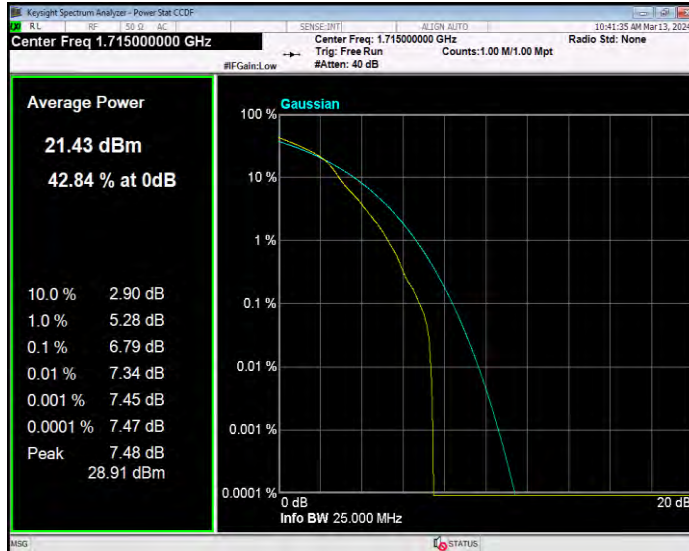

Band66 16QAM BW=10MHz Channel=132022 RB Size=1 Position=#0