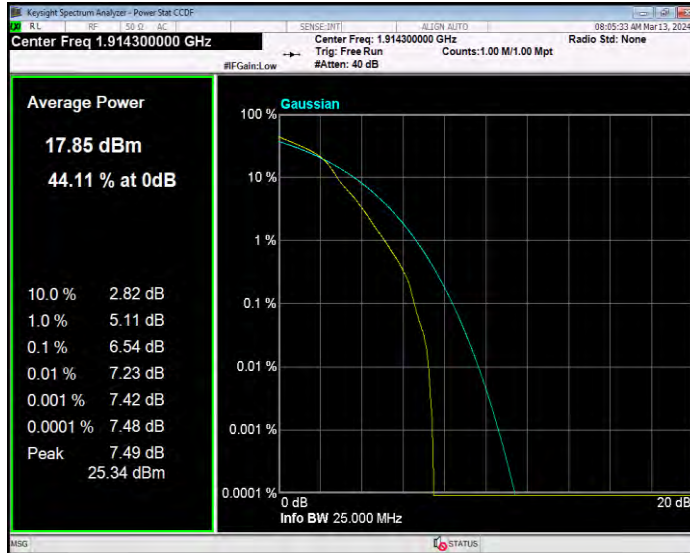

Band25 16QAM BW=1.4MHz Channel=26683 RB Size=1 Position=#0