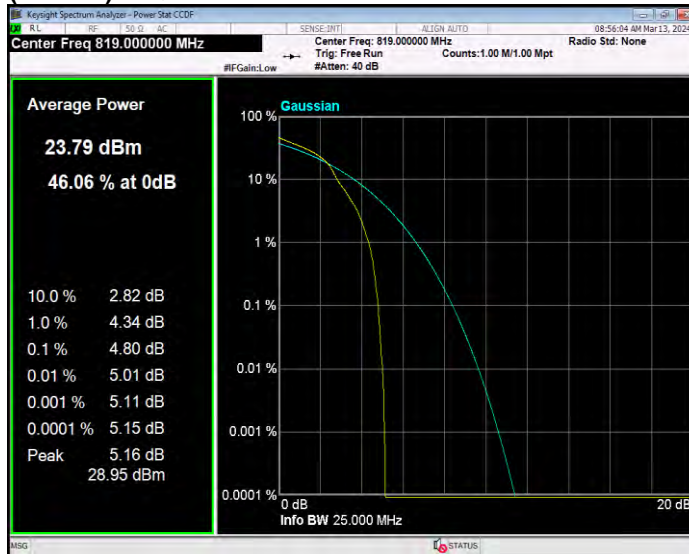

Band26(814-824) 16QAM BW=10MHz Channel=26740 RB Size=1 Position=#0