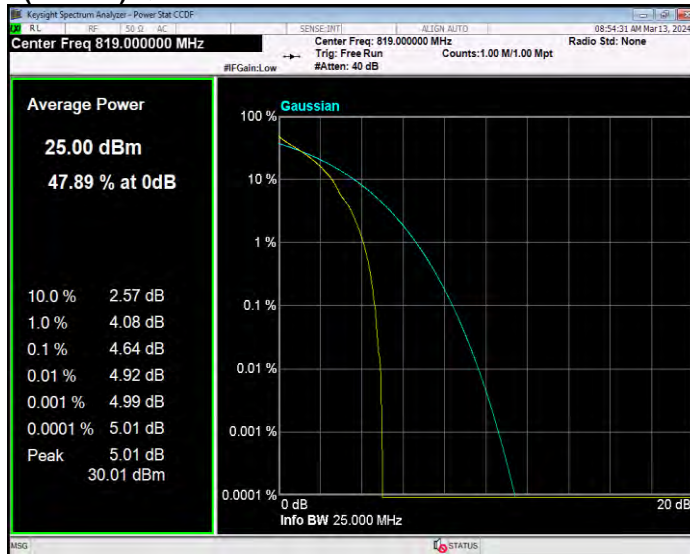

Band26(814-824) QPSK BW=3MHz Channel=26740 RB Size=1 Position=#0