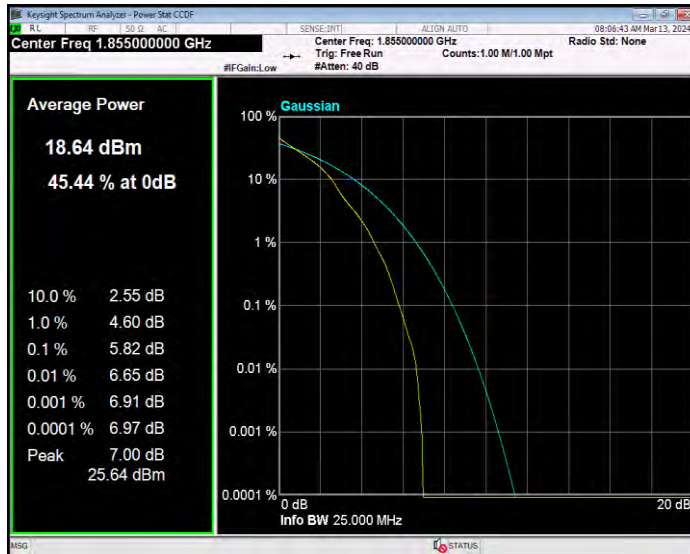

Band25 QPSK BW=10MHz Channel=26090 RB Size=1 Position=#0