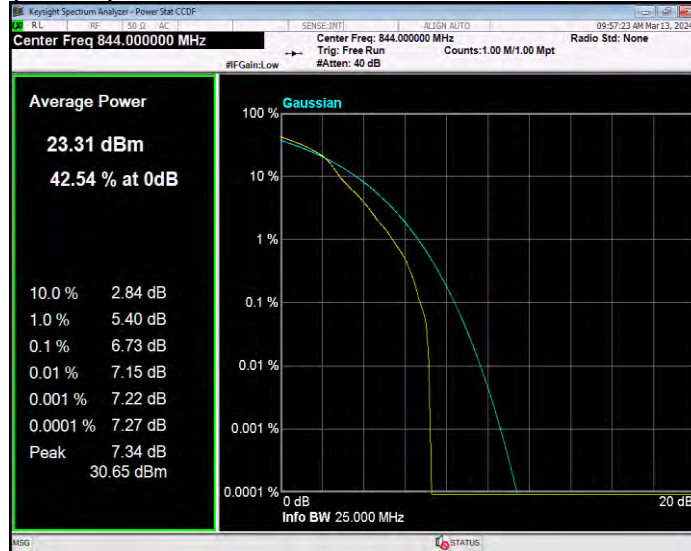

Band26(824-849) 16QAM BW=10MHz Channel=26990 RB Size=1 Position=#0