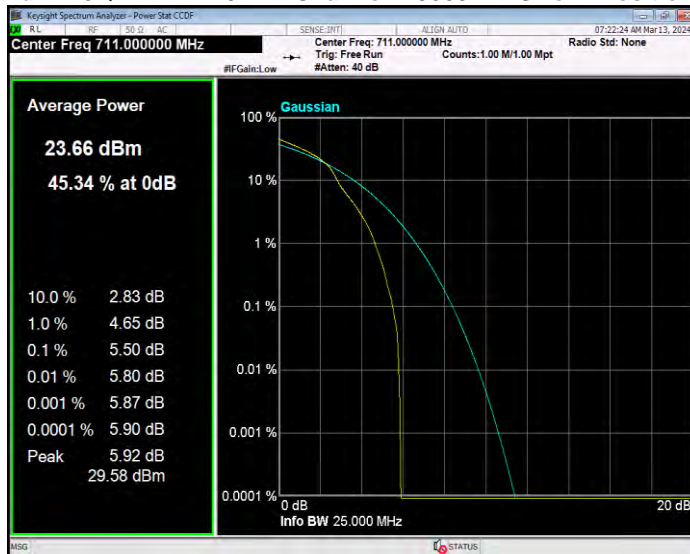

Band17 16QAM BW=10MHz Channel=23800 RB Size=1 Position=#0