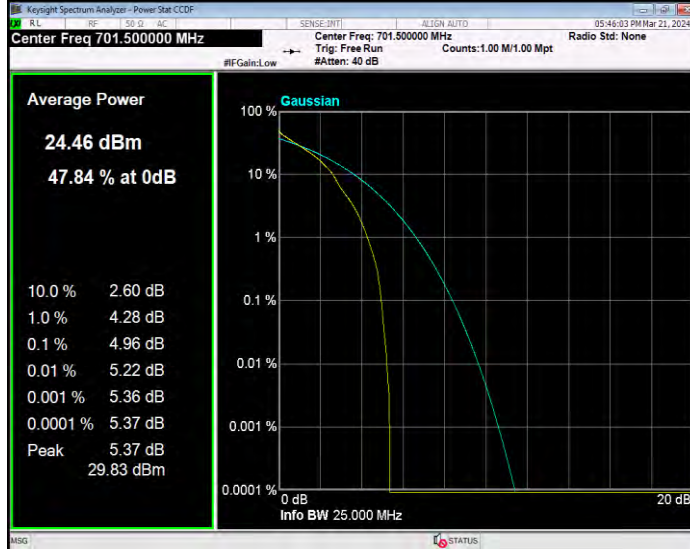

Band12 QPSK BW=5MHz Channel=23035 RB Size=1 Position=#0