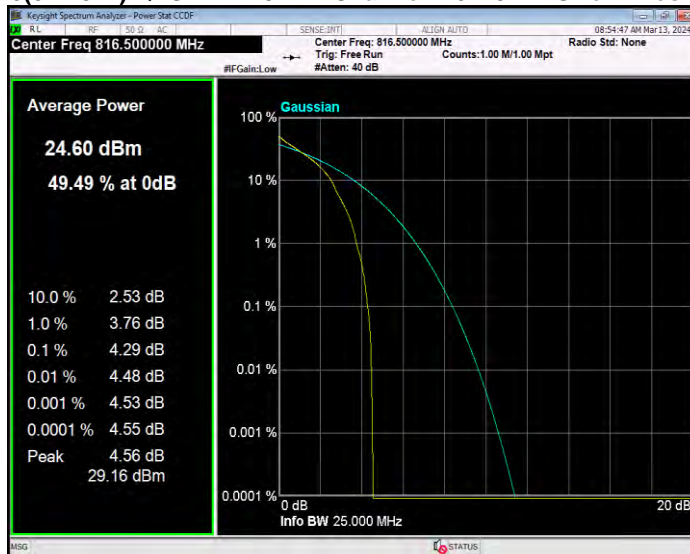

Band26(814-824) QPSK BW=5MHz Channel=26715 RB Size=1 Position=#0