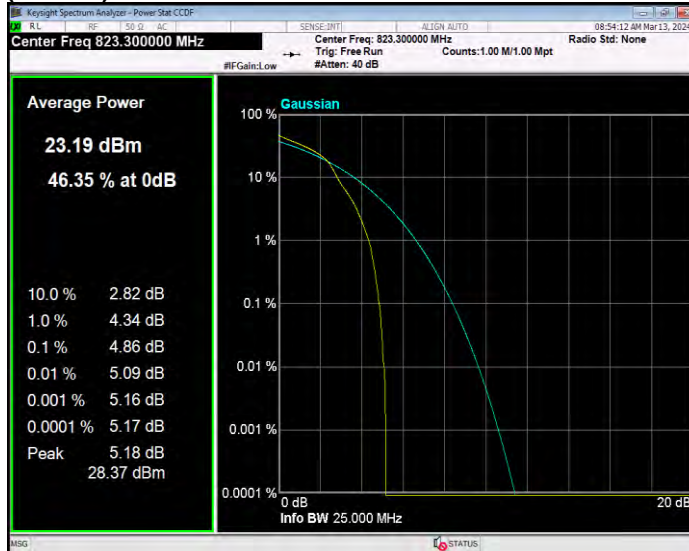

Band26(814-824) 16QAM BW=1.4MHz Channel=26783 RB Size=1 Position=#0