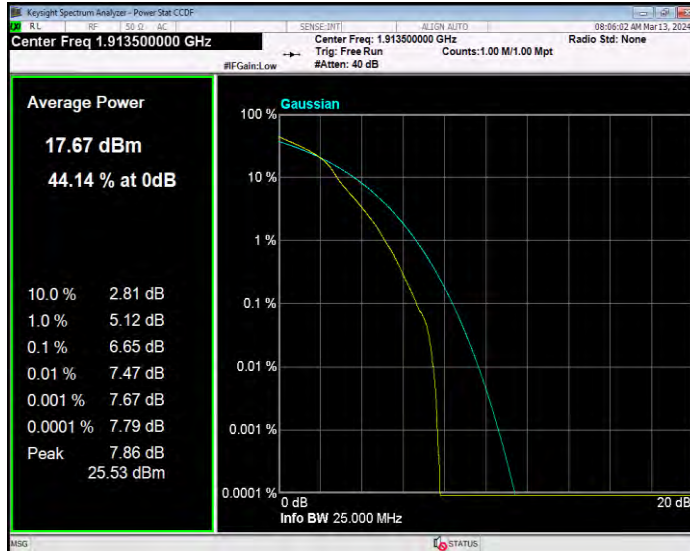

Band25 16QAM BW=3MHz Channel=26675 RB Size=1 Position=#0