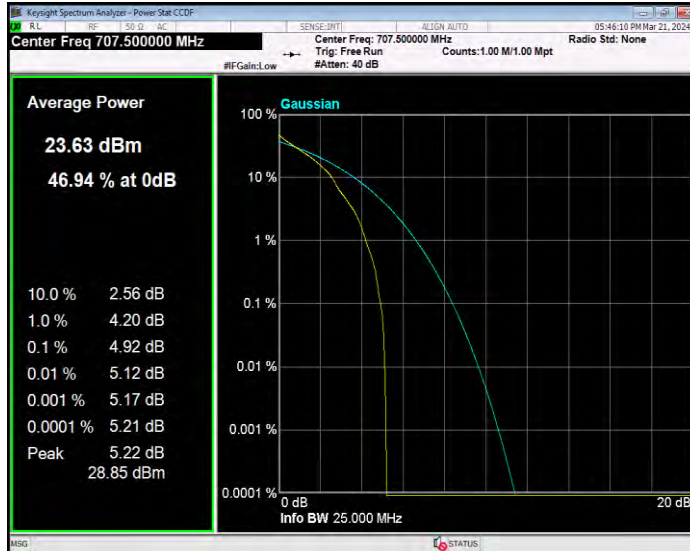

Band12 QPSK BW=5MHz Channel=23095 RB Size=1 Position=#0