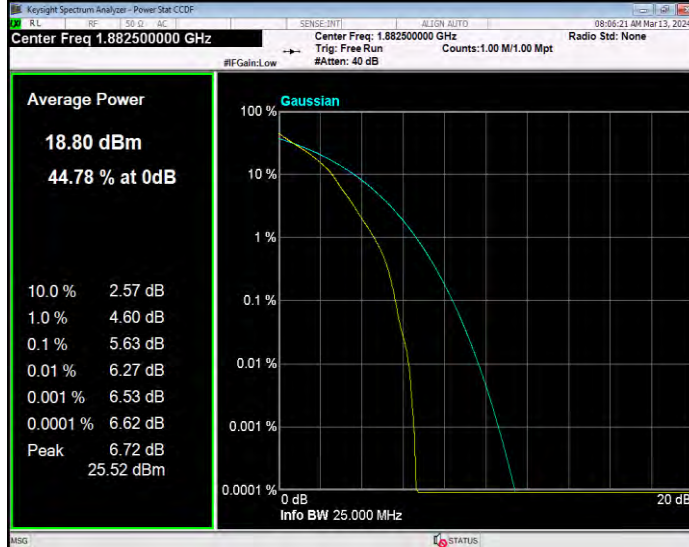

Band25 QPSK BW=5MHz Channel=26365 RB Size=1 Position=#0