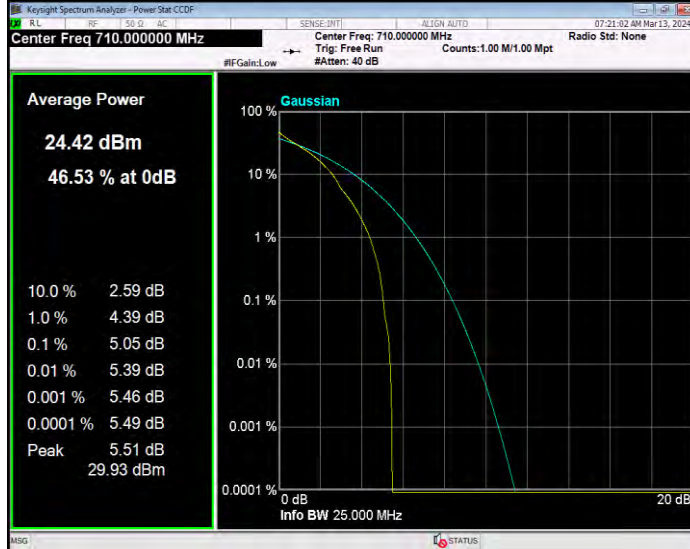

Band17 QPSK BW=5MHz Channel=23790 RB Size=1 Position=#0