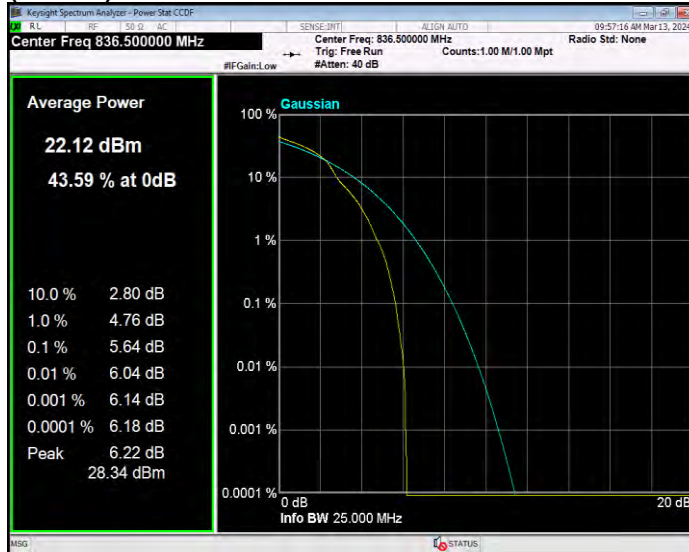

Band26(824-849) 16QAM BW=10MHz Channel=26915 RB Size=1 Position=#0