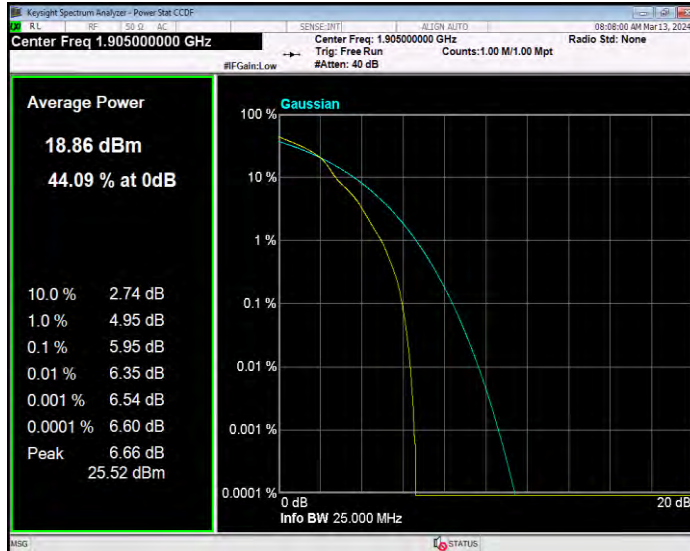

Band25 16QAM BW=20MHz Channel=26590 RB Size=1 Position=#0