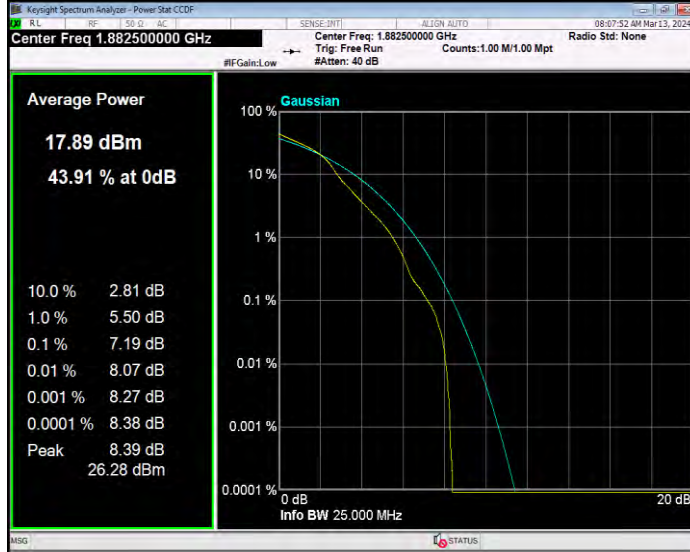

Band25 16QAM BW=20MHz Channel=26365 RB Size=1 Position=#0