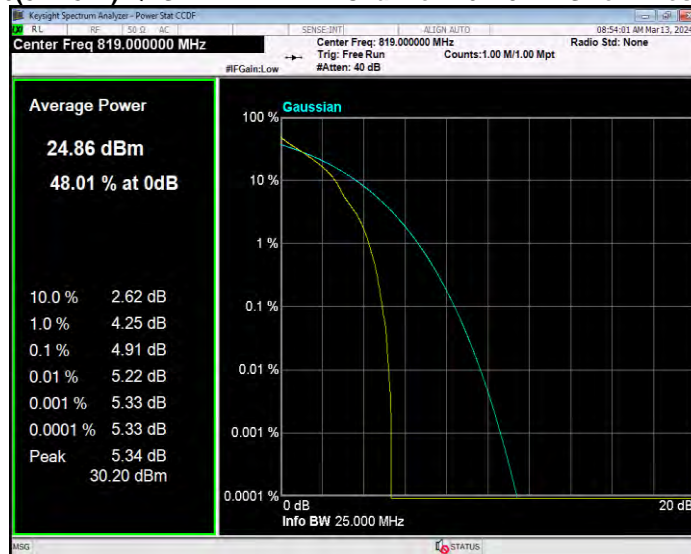

Band26(814-824) QPSK BW=1.4MHz Channel=26740 RB Size=1 Position=#0