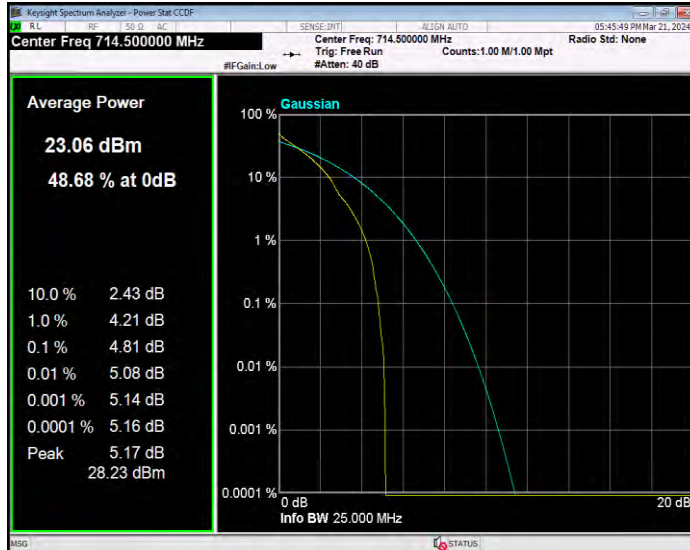

Band12 QPSK BW=10MHz Channel=23130 RB Size=1 Position=#0

Band12 QPSK BW=3MHz Channel=23025 RB Size=1 Position=#0

Band12 QPSK BW=3MHz Channel=23095 RB Size=1 Position=#0

Band12 QPSK BW=3MHz Channel=23165 RB Size=1 Position=#0