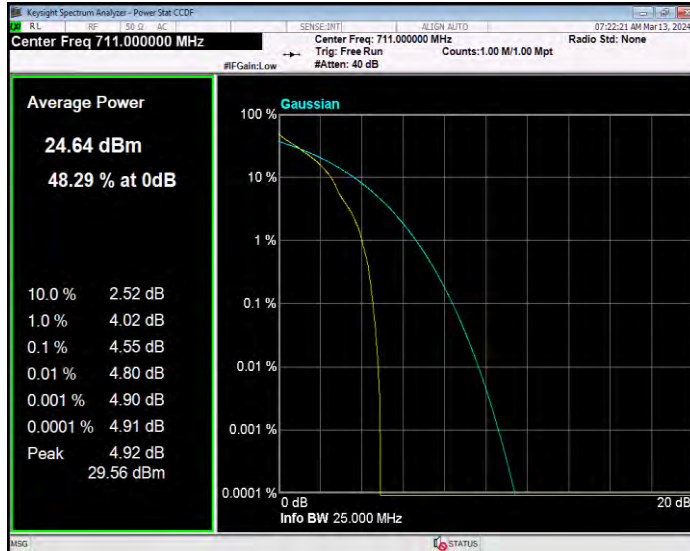

Band17 16QAM BW=5MHz Channel=23825 RB Size=1 Position=#0

Band17 QPSK BW=10MHz Channel=23780 RB Size=1 Position=#0

Band17 QPSK BW=10MHz Channel=23790 RB Size=1 Position=#0

Band17 QPSK BW=10MHz Channel=23800 RB Size=1 Position=#0