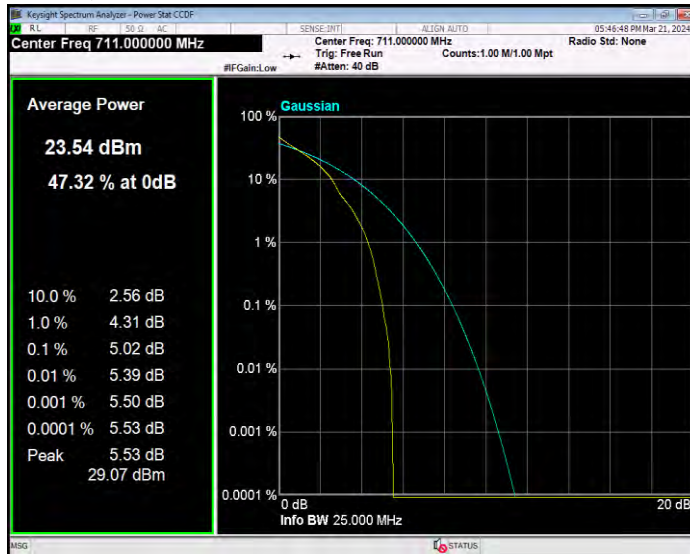

Band12 QPSK BW=10MHz Channel=23130 RB Size=1 Position=#0