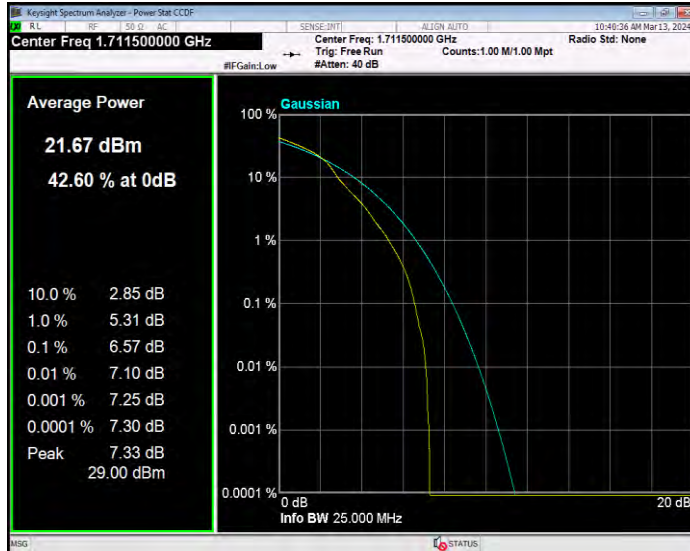

Band66 16QAM BW=3MHz Channel=131987 RB Size=1 Position=#0