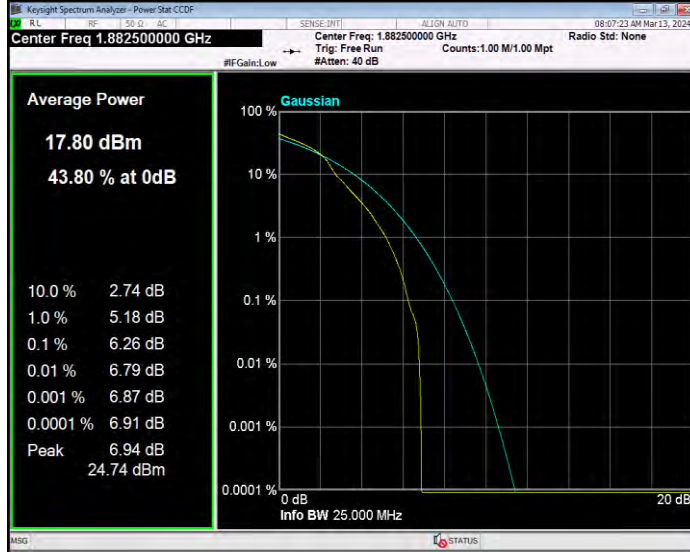

Band25 16QAM BW=15MHz Channel=26365 RB Size=1 Position=#0