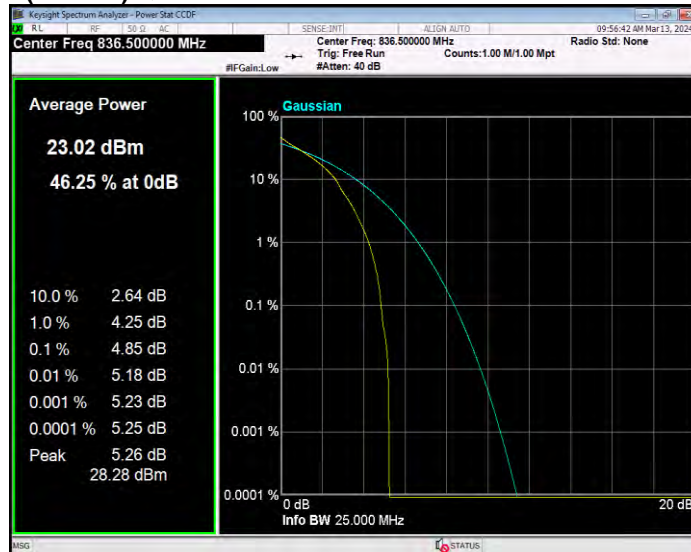

Band26(824-849) QPSK BW=5MHz Channel=26915 RB Size=1 Position=#0