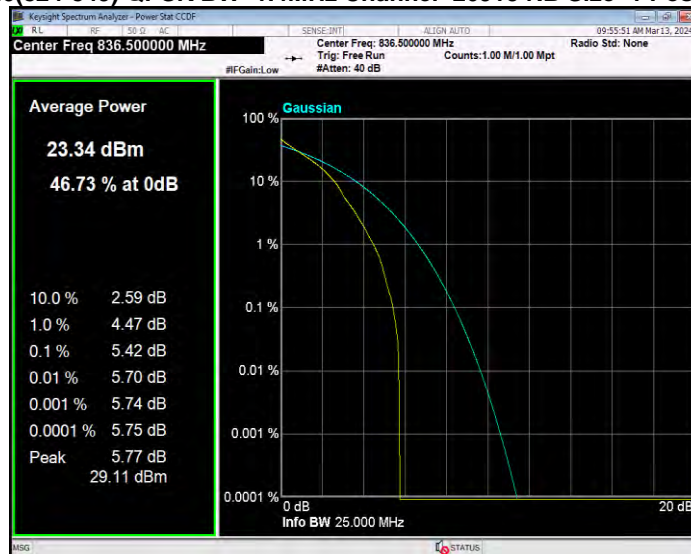

Band26(824-849) QPSK BW=1.4MHz Channel=26915 RB Size=1 Position=#0