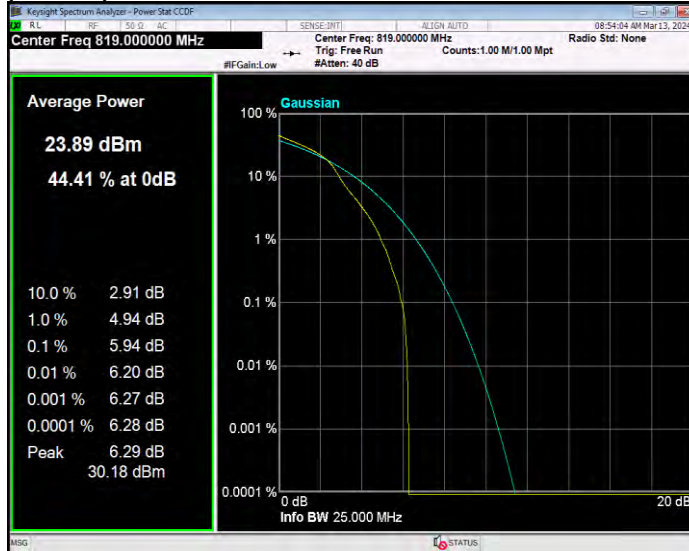

Band26(814-824) 16QAM BW=1.4MHz Channel=26740 RB Size=1 Position=#0