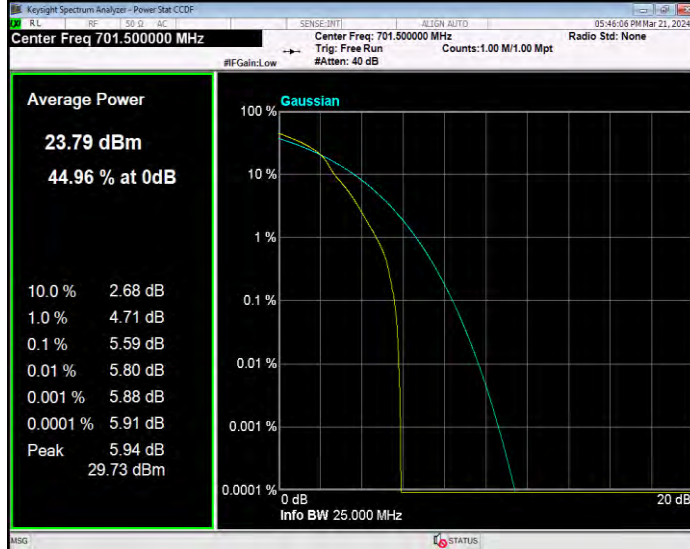

Band12 16QAM BW=5MHz Channel=23035 RB Size=1 Position=#0

Band12 16QAM BW=5MHz Channel=23095 RB Size=1 Position=#0

Band12 16QAM BW=5MHz Channel=23155 RB Size=1 Position=#0

Band12 QPSK BW=1.4MHz Channel=23017 RB Size=1 Position=#0