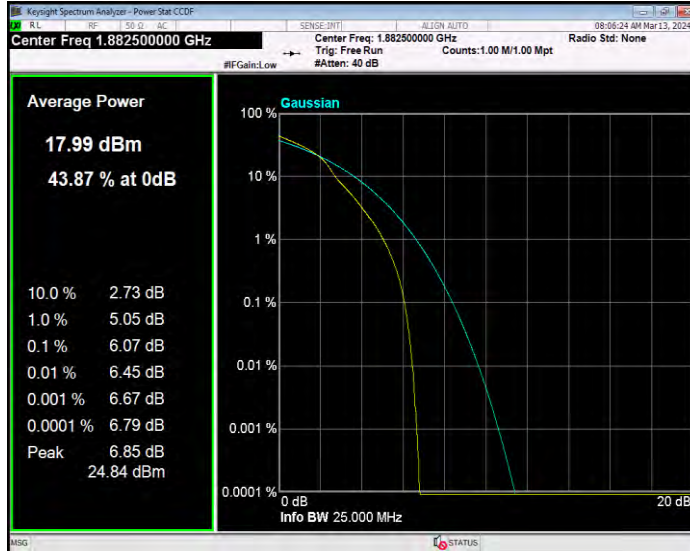

Band25 16QAM BW=3MHz Channel=26365 RB Size=1 Position=#0

Band25 16QAM BW=3MHz Channel=26675 RB Size=1 Position=#0

Band25 16QAM BW=5MHz Channel=26065 RB Size=1 Position=#0

Band25 16QAM BW=5MHz Channel=26365 RB Size=1 Position=#0