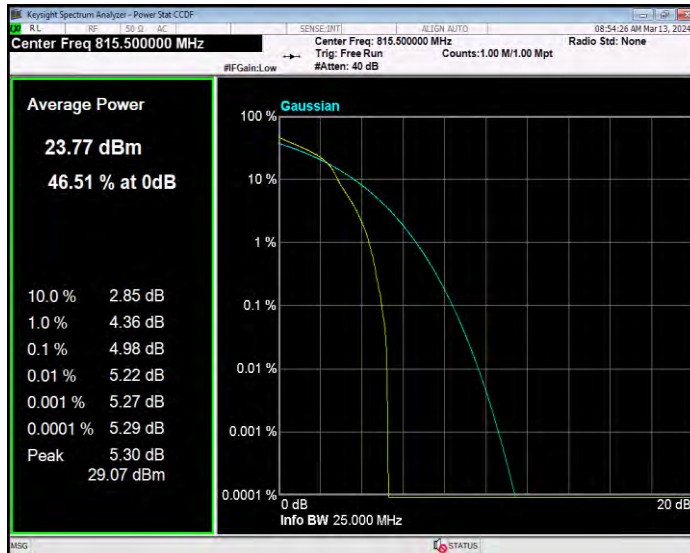

Band26(814-824) 16QAM BW=1.4MHz Channel=26740 RB Size=1 Position=#0

Band26(814-824) 16QAM BW=1.4MHz Channel=26783 RB Size=1 Position=#0

Band26(814-824) 16QAM BW=10MHz Channel=26740 RB Size=1 Position=#0