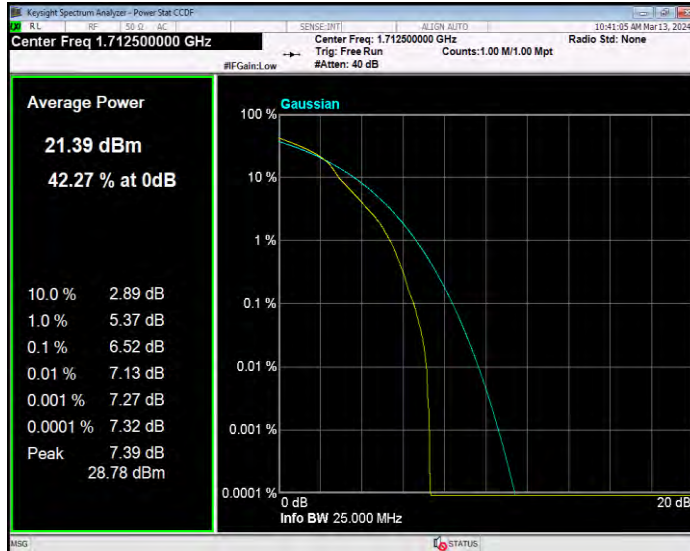

Band66 16QAM BW=5MHz Channel=131997 RB Size=1 Position=#0