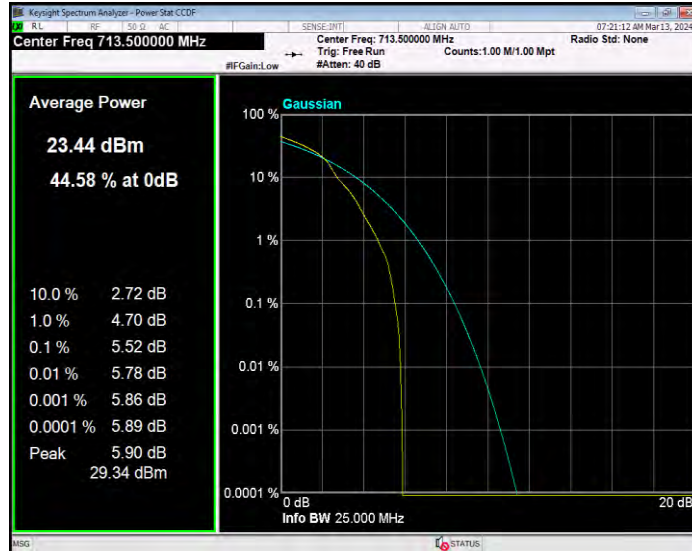

Band17 16QAM BW=5MHz Channel=23825 RB Size=1 Position=#0