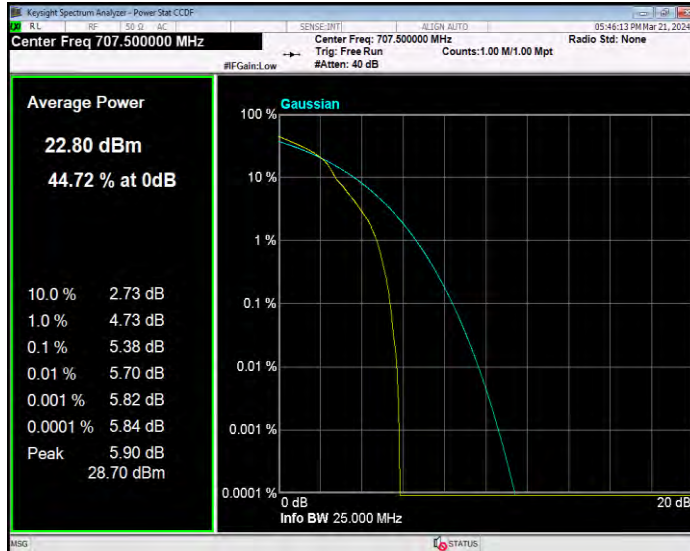

Band12 16QAM BW=5MHz Channel=23035 RB Size=1 Position=#0

Band12 16QAM BW=5MHz Channel=23095 RB Size=1 Position=#0

Band12 16QAM BW=5MHz Channel=23155 RB Size=1 Position=#0

Band12 QPSK BW=1.4MHz Channel=23017 RB Size=1 Position=#0