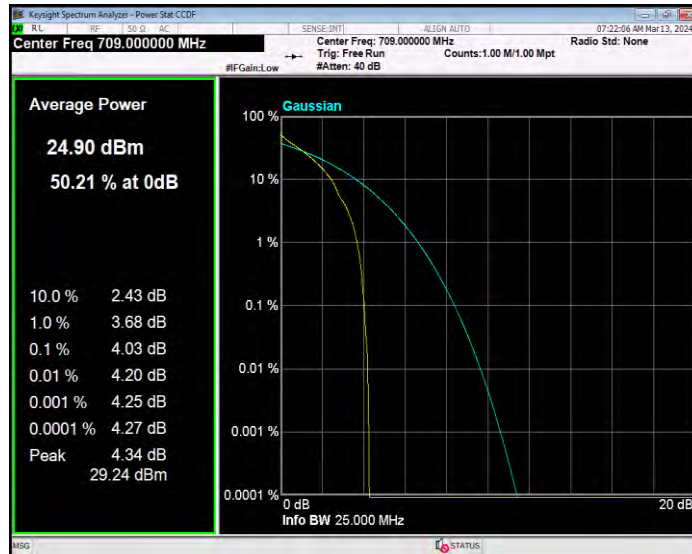

Band17 QPSK BW=10MHz Channel=23780 RB Size=1 Position=#0