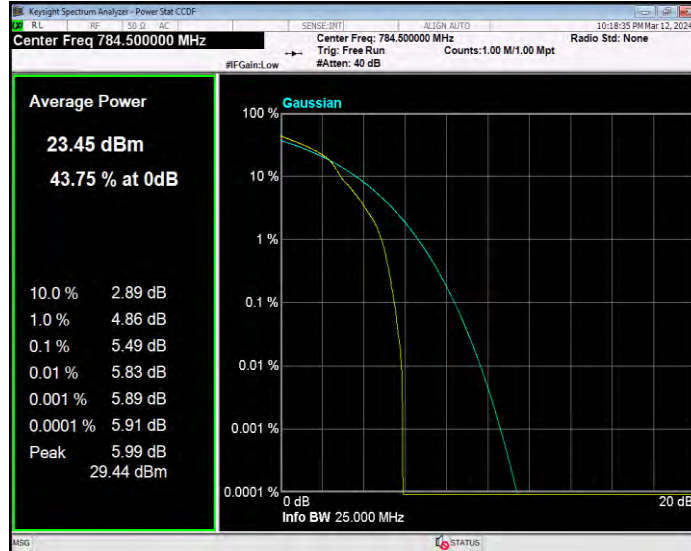

Band13 16QAM BW=5MHz Channel=23255 RB Size=1 Position=#0