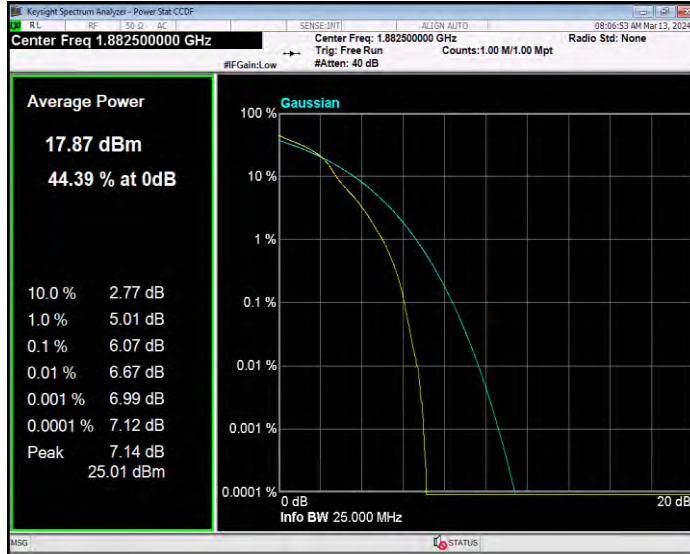

Band25 16QAM BW=1.4MHz Channel=26365 RB Size=1 Position=#0

Band25 16QAM BW=1.4MHz Channel=26683 RB Size=1 Position=#0

Band25 16QAM BW=10MHz Channel=26090 RB Size=1 Position=#0

Band25 16QAM BW=10MHz Channel=26365 RB Size=1 Position=#0