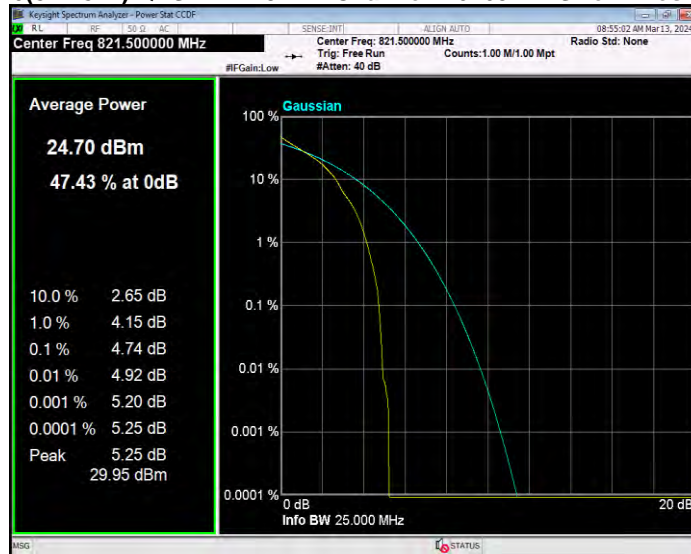

Band26(814-824) QPSK BW=5MHz Channel=26765 RB Size=1 Position=#0