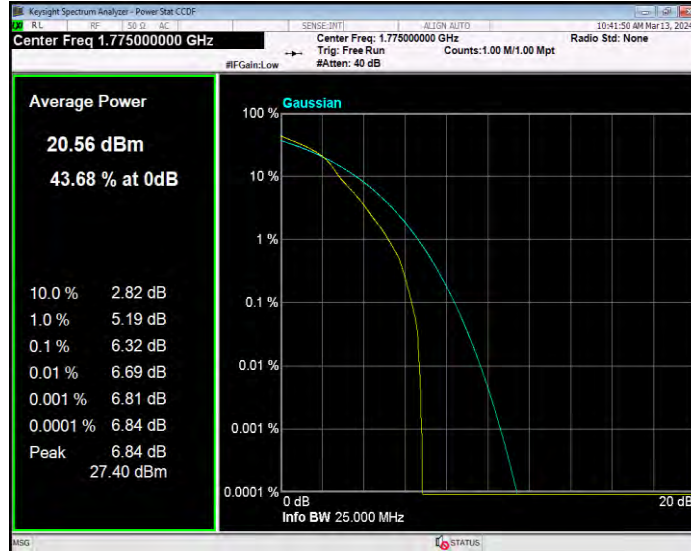

Band66 16QAM BW=1.4MHz Channel=132665 RB Size=1 Position=#0

Band66 16QAM BW=10MHz Channel=132022 RB Size=1 Position=#0

Band66 16QAM BW=10MHz Channel=132322 RB Size=1 Position=#0

Band66 16QAM BW=10MHz Channel=132622 RB Size=1 Position=#0