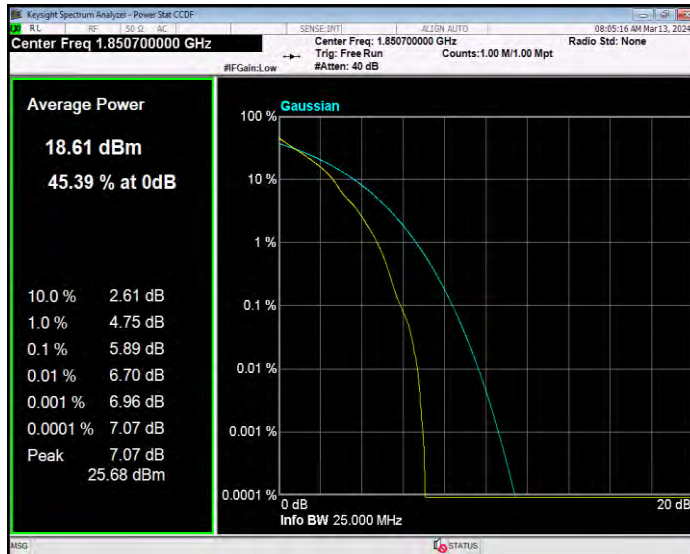

Band25 QPSK BW=1.4MHz Channel=26047 RB Size=1 Position=#0