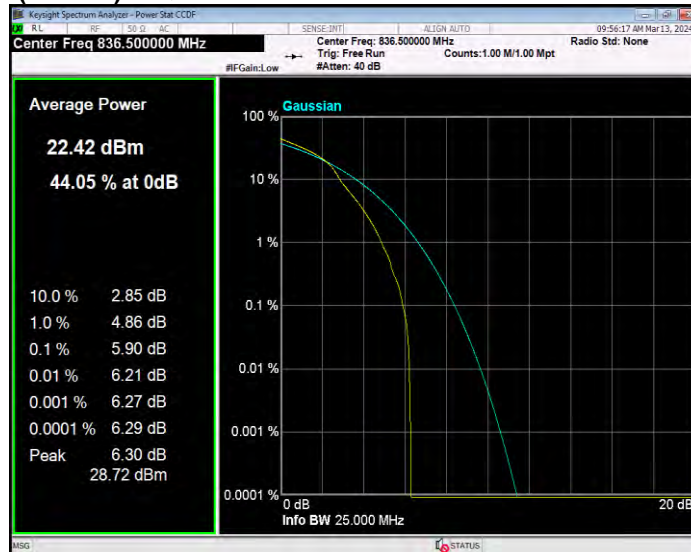

Band26(824-849) 16QAM BW=3MHz Channel=26915 RB Size=1 Position=#0