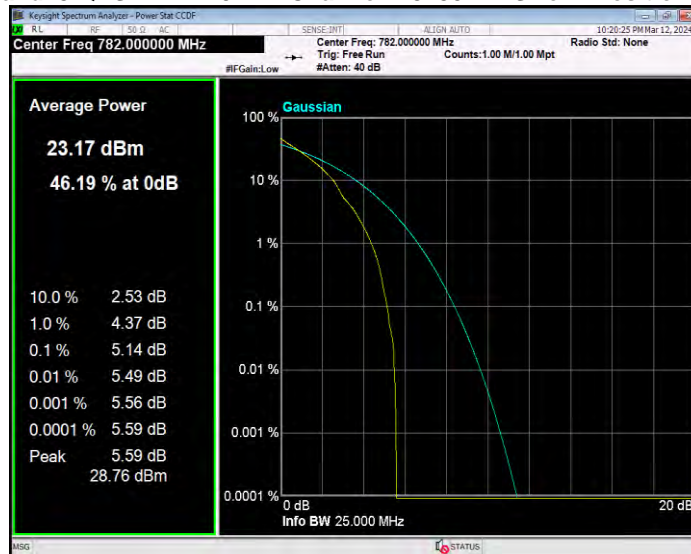

Band13 16QAM BW=5MHz Channel=23205 RB Size=1 Position=#0

Band13 16QAM BW=5MHz Channel=23230 RB Size=1 Position=#0

Band13 16QAM BW=5MHz Channel=23255 RB Size=1 Position=#0

Band13 QPSK BW=10MHz Channel=23230 RB Size=1 Position=#0