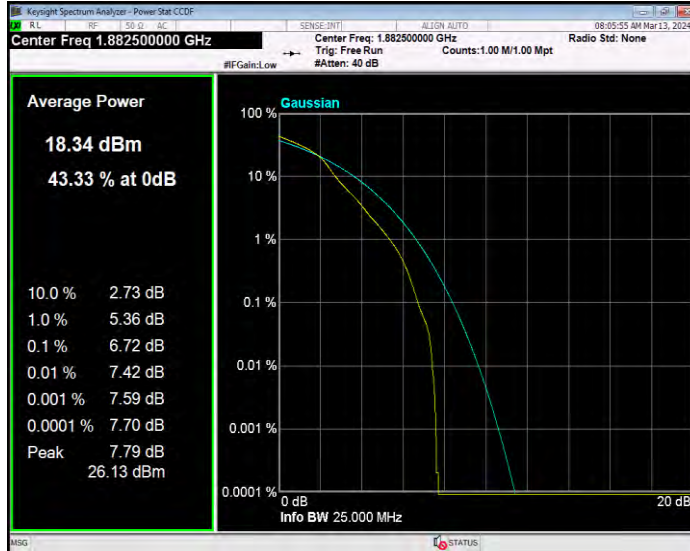

Band25 16QAM BW=3MHz Channel=26365 RB Size=1 Position=#0