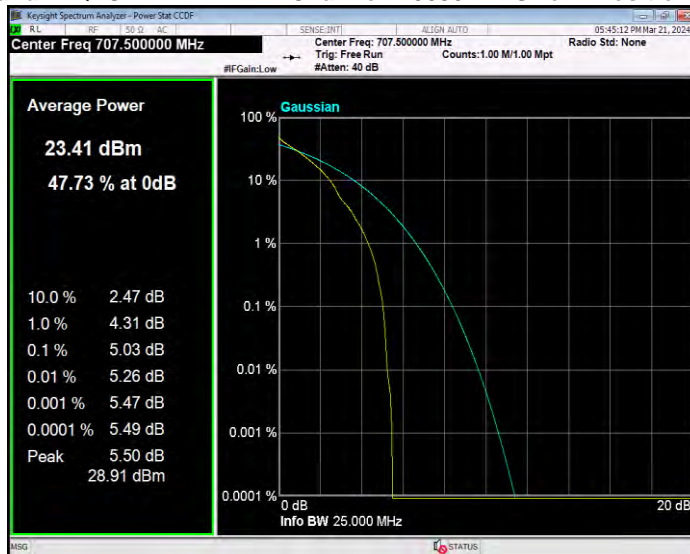

Band12 QPSK BW=1.4MHz Channel=23095 RB Size=1 Position=#0