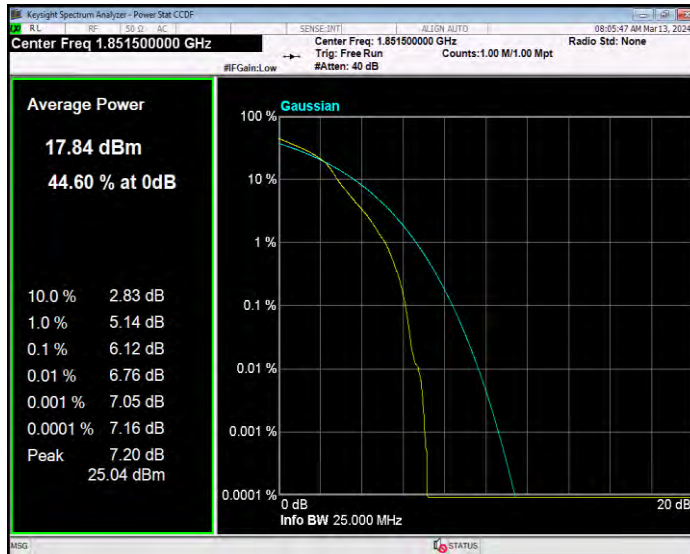

Band25 16QAM BW=20MHz Channel=26140 RB Size=1 Position=#0

Band25 16QAM BW=20MHz Channel=26365 RB Size=1 Position=#0

Band25 16QAM BW=20MHz Channel=26590 RB Size=1 Position=#0

Band25 16QAM BW=3MHz Channel=26055 RB Size=1 Position=#0