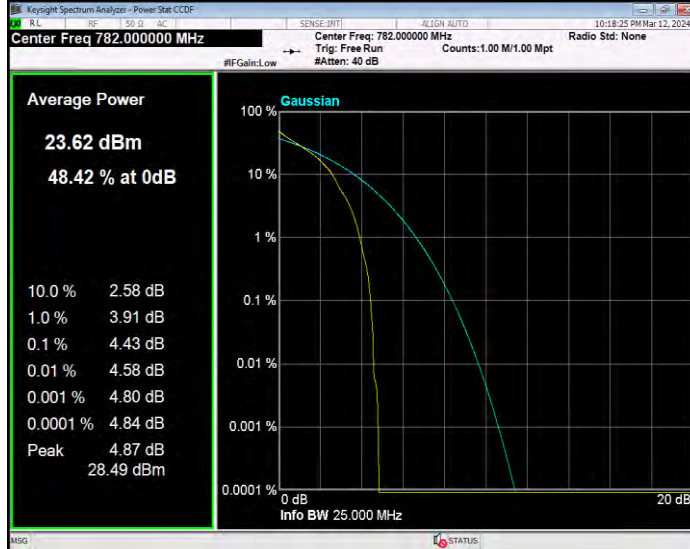

Band13 QPSK BW=5MHz Channel=23230 RB Size=1 Position=#0