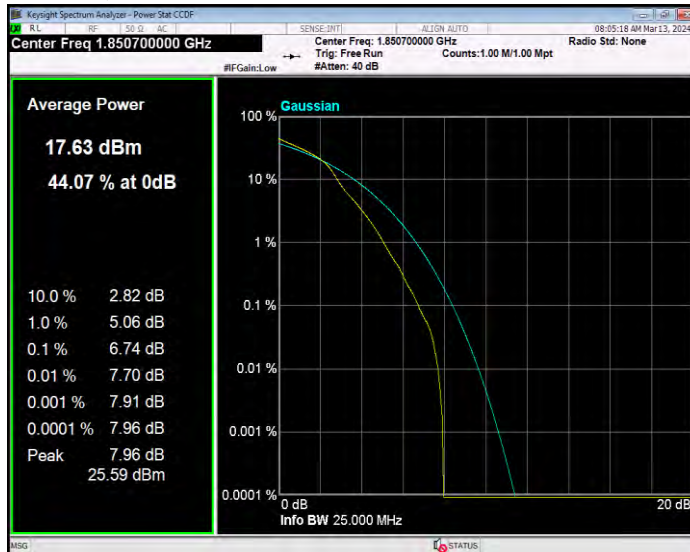

Band17 QPSK BW=5MHz Channel=23755 RB Size=1 Position=#0

Band17 QPSK BW=5MHz Channel=23790 RB Size=1 Position=#0

Band17 QPSK BW=5MHz Channel=23825 RB Size=1 Position=#0

Band25 16QAM BW=1.4MHz Channel=26047 RB Size=1 Position=#0