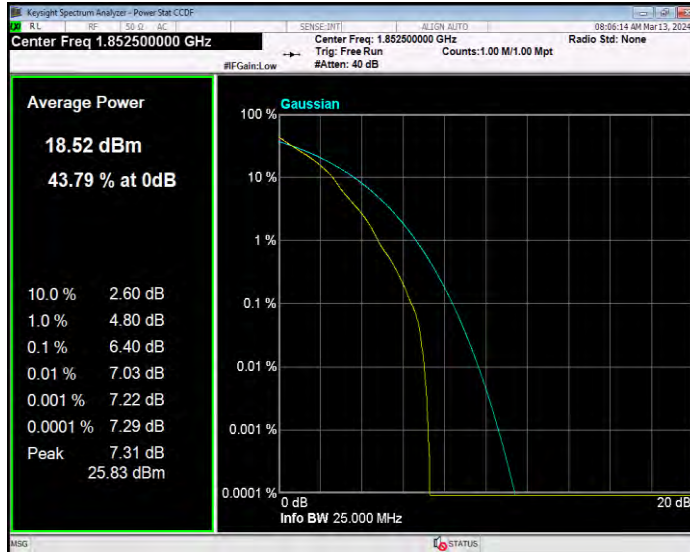

Band25 QPSK BW=5MHz Channel=26065 RB Size=1 Position=#0