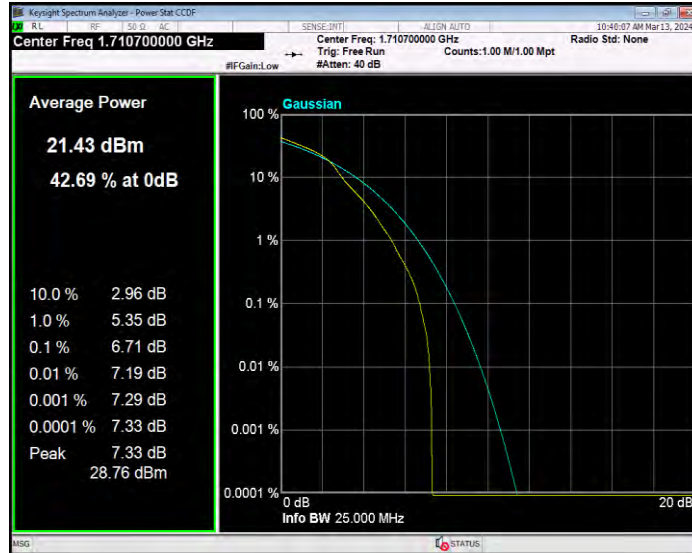

Band66 16QAM BW=1.4MHz Channel=131979 RB Size=1 Position=#0