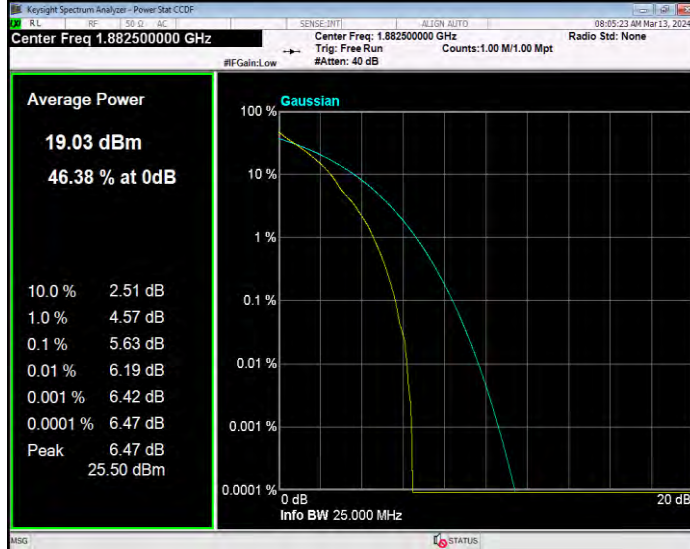

Band25 QPSK BW=1.4MHz Channel=26365 RB Size=1 Position=#0