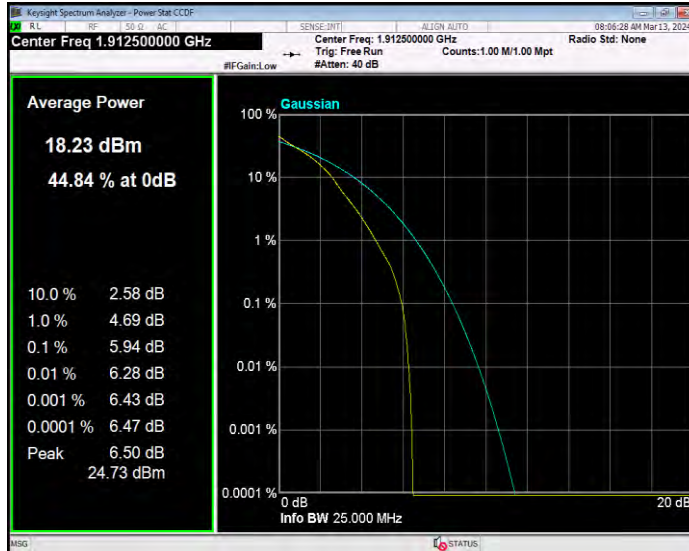

Band25 QPSK BW=5MHz Channel=26665 RB Size=1 Position=#0