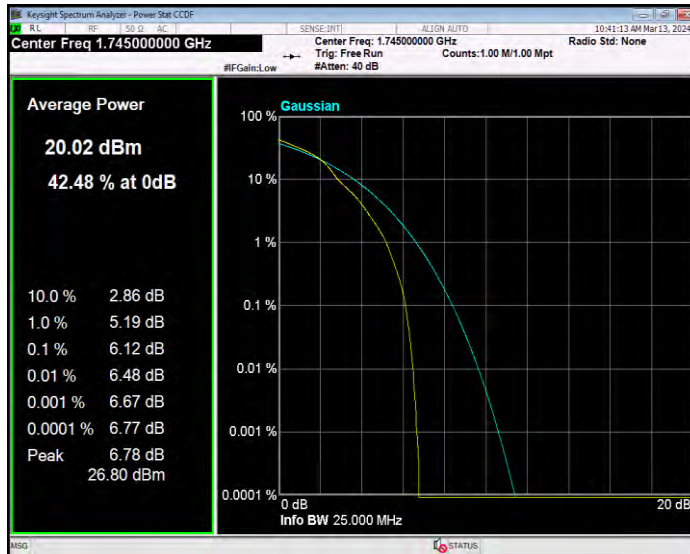

Band66 16QAM BW=5MHz Channel=132322 RB Size=1 Position=#0