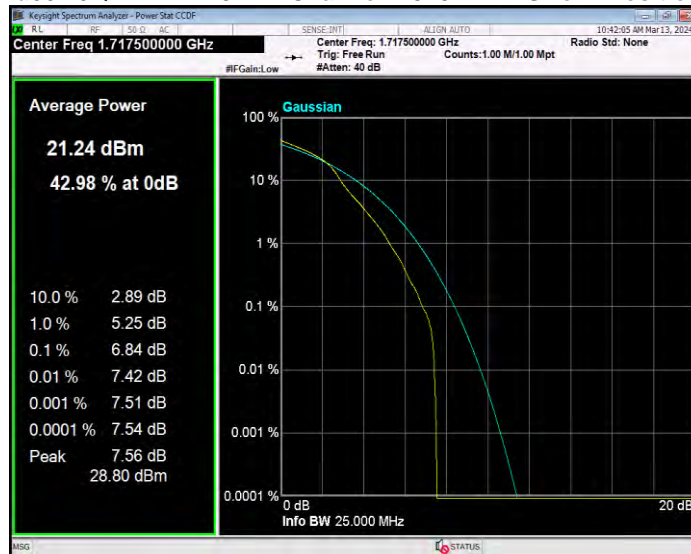

Band66 16QAM BW=15MHz Channel=132047 RB Size=1 Position=#0