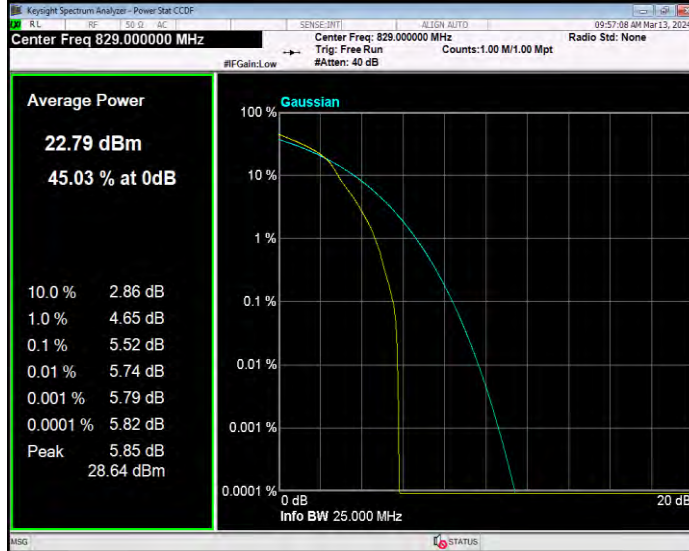

Band26(824-849) 16QAM BW=10MHz Channel=26840 RB Size=1 Position=#0