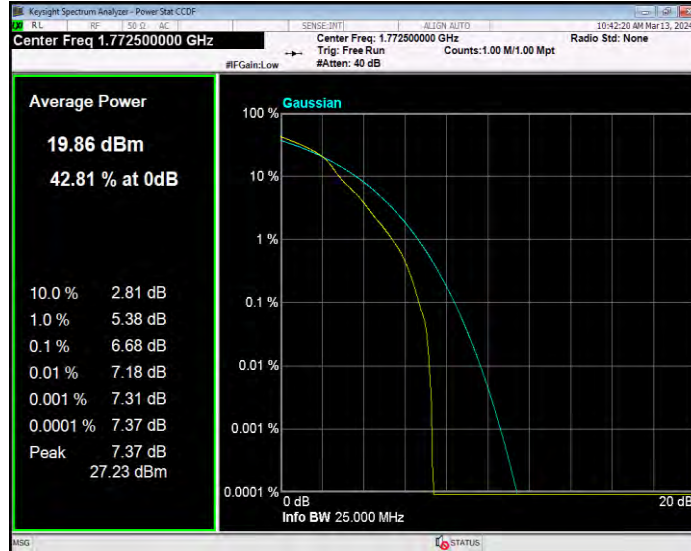

Band66 16QAM BW=15MHz Channel=132597 RB Size=1 Position=#0