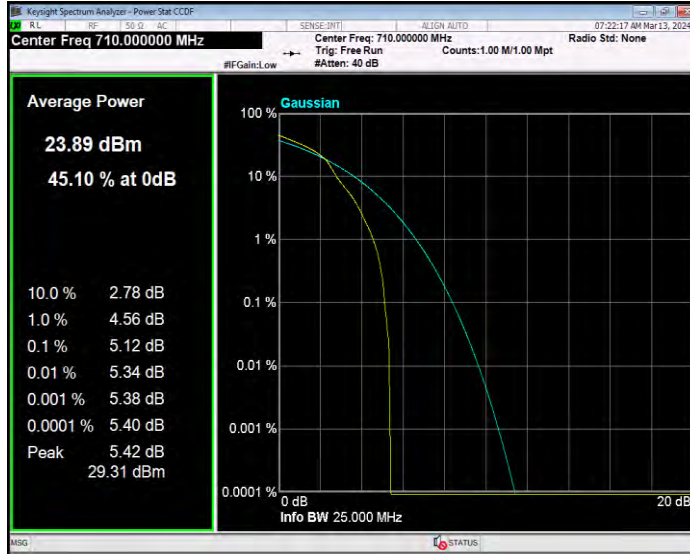

Band17 16QAM BW=10MHz Channel=23790 RB Size=1 Position=#0