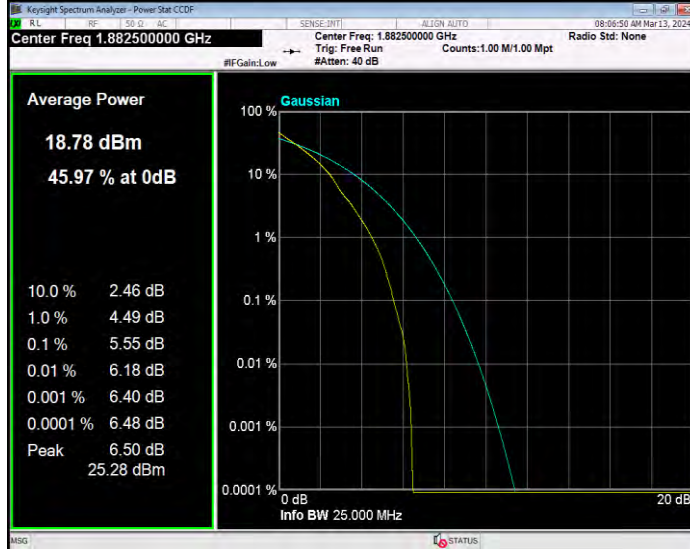

Band25 QPSK BW=10MHz Channel=26365 RB Size=1 Position=#0