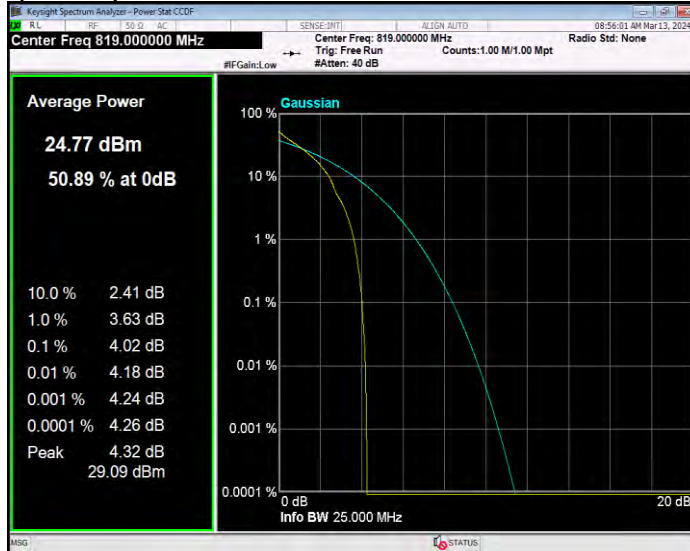

Band26(814-824) QPSK BW=10MHz Channel=26740 RB Size=1 Position=#0