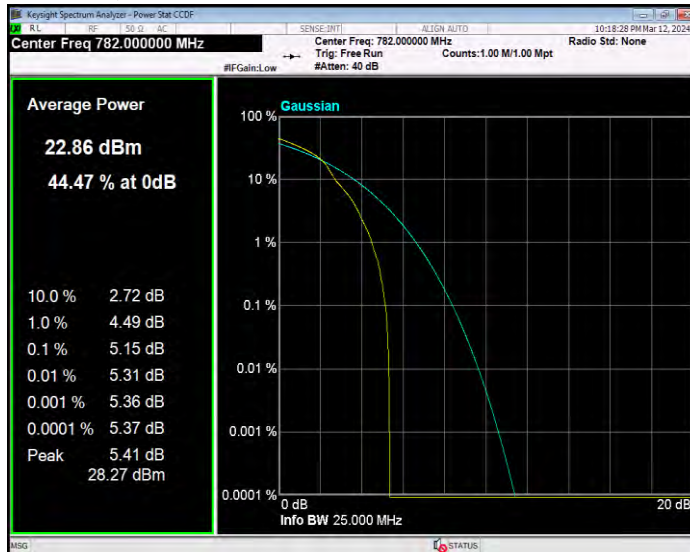

Band13 16QAM BW=5MHz Channel=23230 RB Size=1 Position=#0