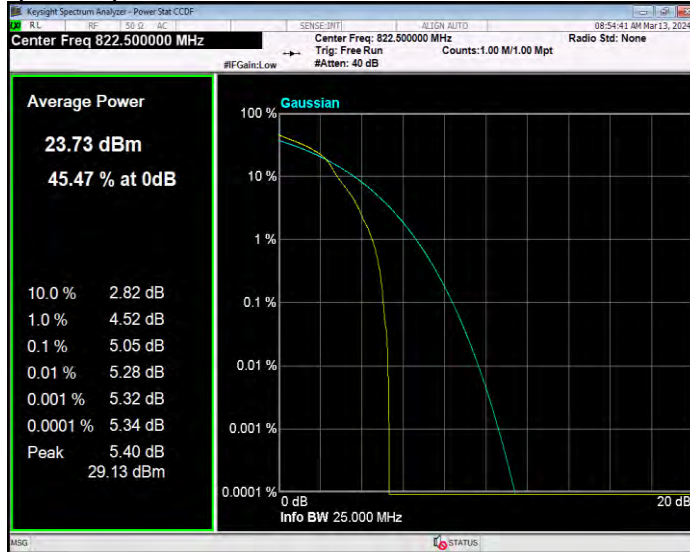

Band26(814-824) 16QAM BW=3MHz Channel=26775 RB Size=1 Position=#0