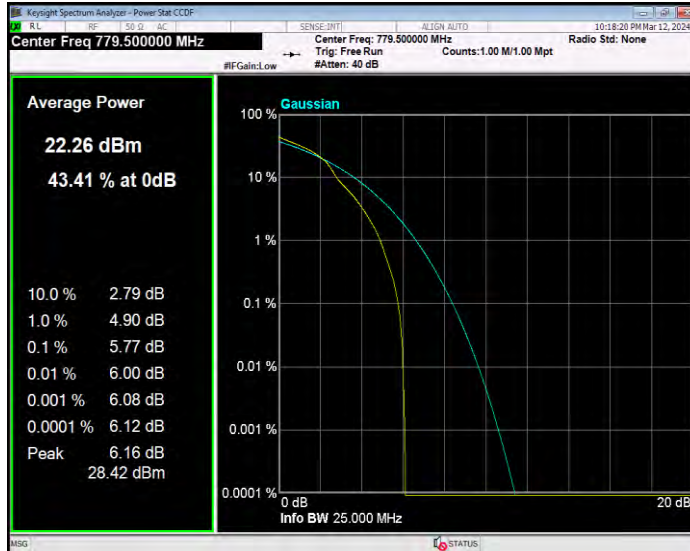

Band13 16QAM BW=5MHz Channel=23205 RB Size=1 Position=#0