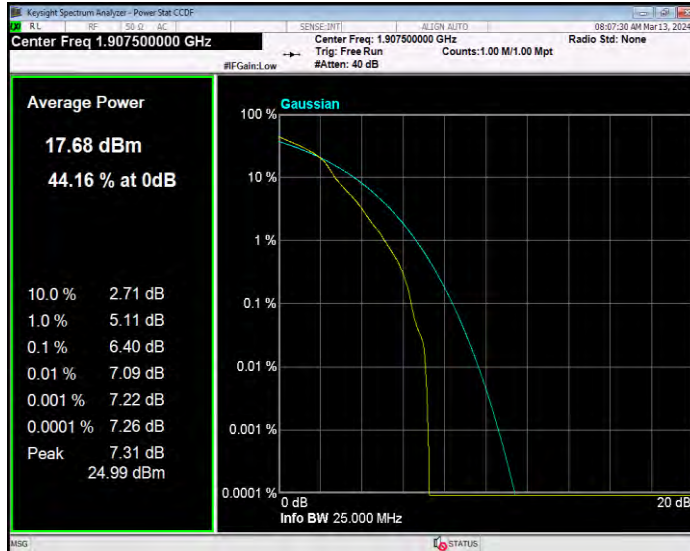

Band25 16QAM BW=10MHz Channel=26640 RB Size=1 Position=#0

Band25 16QAM BW=15MHz Channel=26115 RB Size=1 Position=#0

Band25 16QAM BW=15MHz Channel=26365 RB Size=1 Position=#0

Band25 16QAM BW=15MHz Channel=26615 RB Size=1 Position=#0