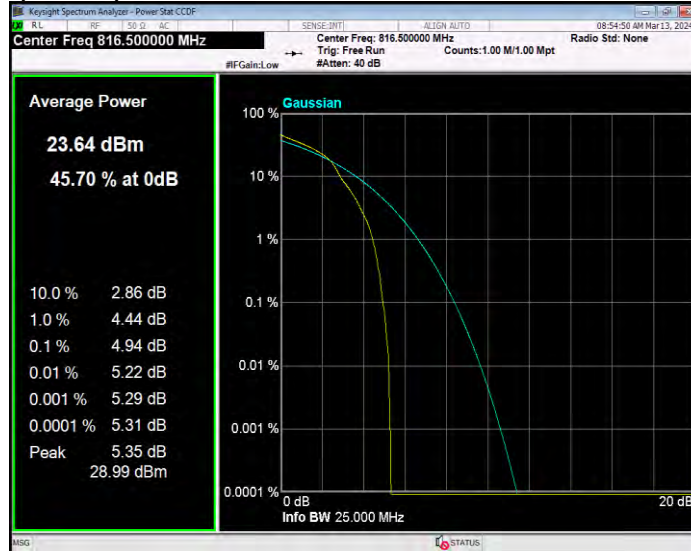

Band26(814-824) 16QAM BW=5MHz Channel=26715 RB Size=1 Position=#0