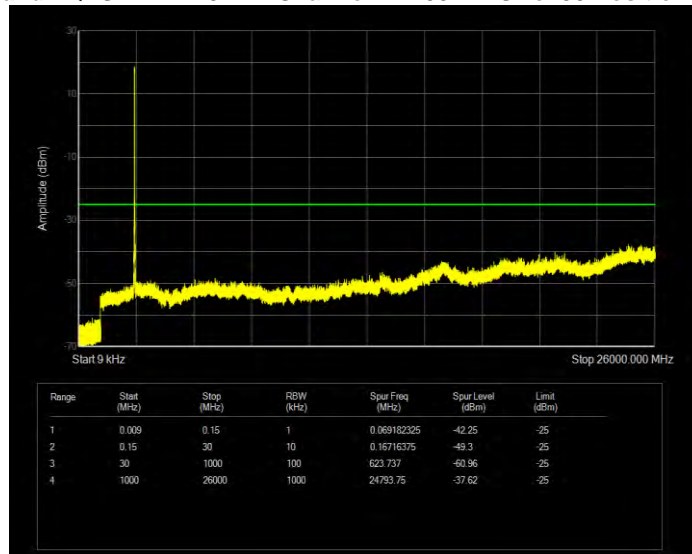

Band7 16QAM BW=20MHz Channel=21350 RB Size=100 Position=#0

Band7 16QAM BW=5MHz Channel=20775 RB Size=25 Position=#0

Band7 16QAM BW=5MHz Channel=21100 RB Size=25 Position=#0

Band7 16QAM BW=5MHz Channel=21425 RB Size=25 Position=#0

Band7 QPSK BW=10MHz Channel=20800 RB Size=50 Position=#0

Band7 QPSK BW=10MHz Channel=21100 RB Size=50 Position=#0

Band7 QPSK BW=10MHz Channel=21400 RB Size=50 Position=#0

Band7 QPSK BW=15MHz Channel=20825 RB Size=75 Position=#0