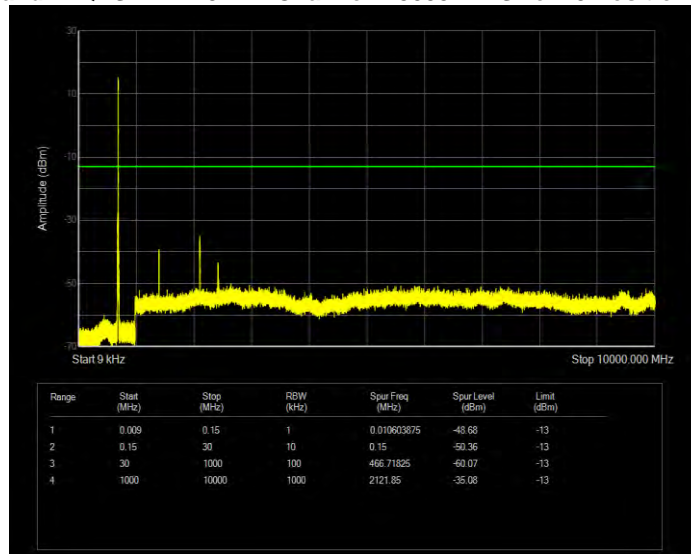

Band12 QPSK BW=5MHz Channel=23095 RB Size=25 Position=#0