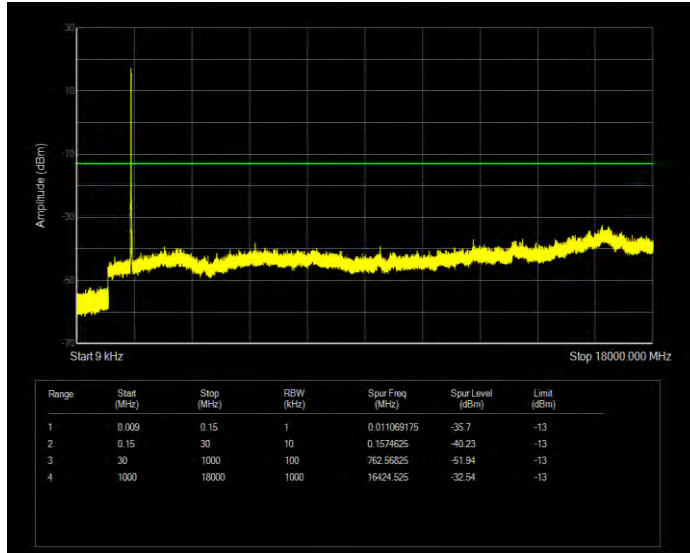

Band66 16QAM BW=10MHz Channel=132022 RB Size=50 Position=#0

Band66 16QAM BW=10MHz Channel=132322 RB Size=50 Position=#0

Band66 16QAM BW=10MHz Channel=132622 RB Size=50 Position=#0

Band66 16QAM BW=15MHz Channel=132047 RB Size=75 Position=#0