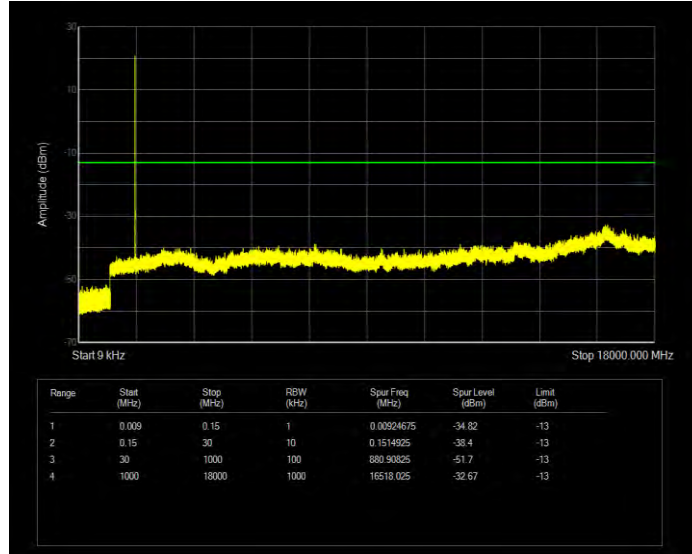

Band66 16QAM BW=20MHz Channel=132572 RB Size=100 Position=#0

Band66 16QAM BW=3MHz Channel=131987 RB Size=15 Position=#0

Band66 16QAM BW=3MHz Channel=132322 RB Size=15 Position=#0

Band66 16QAM BW=3MHz Channel=132657 RB Size=15 Position=#0