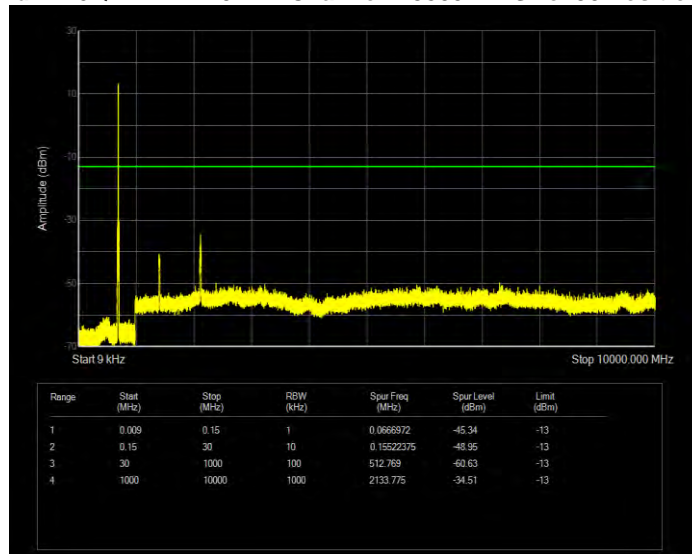

Band17 16QAM BW=10MHz Channel=23800 RB Size=50 Position=#0