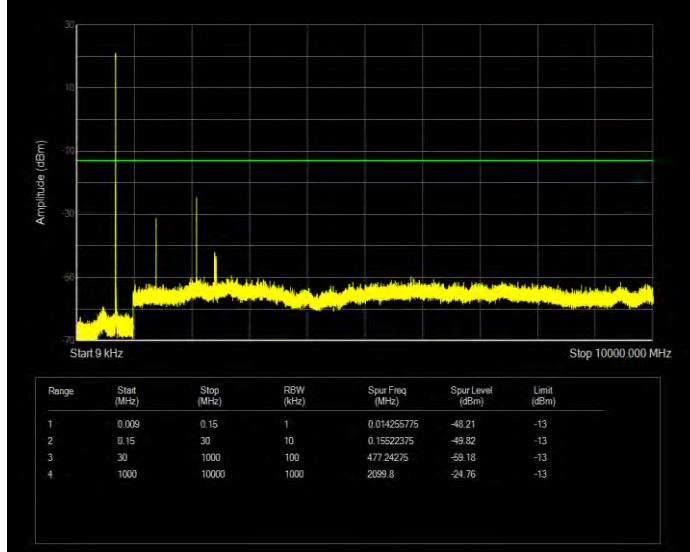

Band12 QPSK BW=1.4MHz Channel=23017 RB Size=6 Position=#0