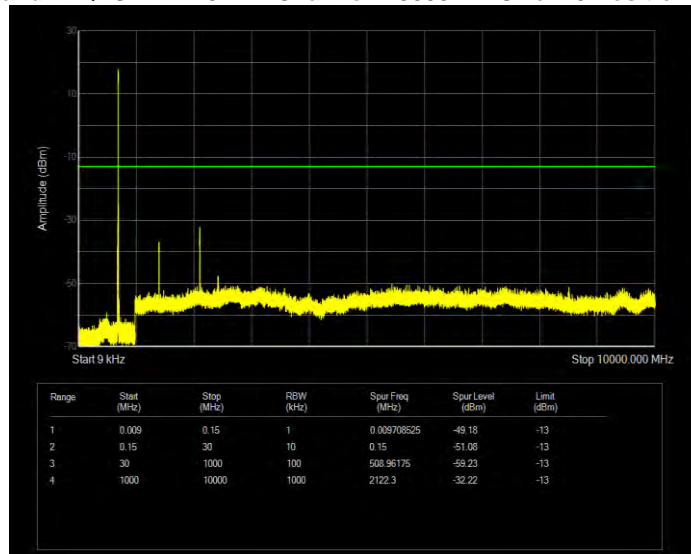

Band12 QPSK BW=10MHz Channel=23095 RB Size=50 Position=#0

Band12 QPSK BW=10MHz Channel=23130 RB Size=50 Position=#0

Band12 QPSK BW=3MHz Channel=23025 RB Size=15 Position=#0

Band12 QPSK BW=3MHz Channel=23095 RB Size=15 Position=#0