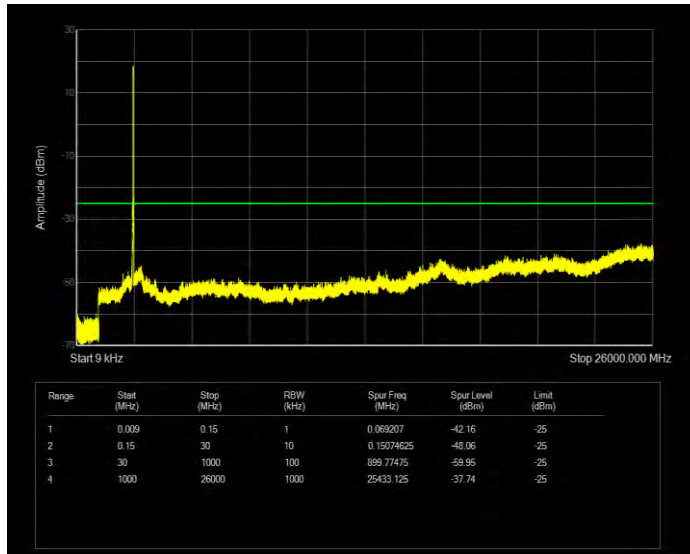

Band7 16QAM BW=20MHz Channel=20850 RB Size=100 Position=#0

Band7 16QAM BW=15MHz Channel=21375 RB Size=75 Position=#0