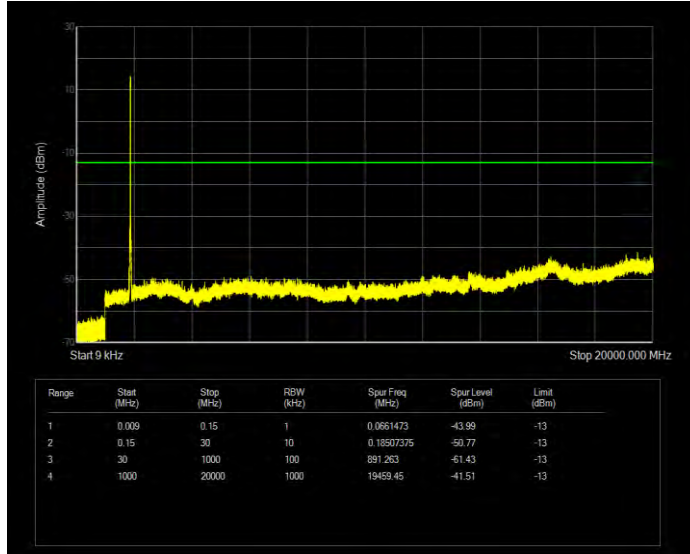

Band25 16QAM BW=20MHz Channel=26365 RB Size=100 Position=#0