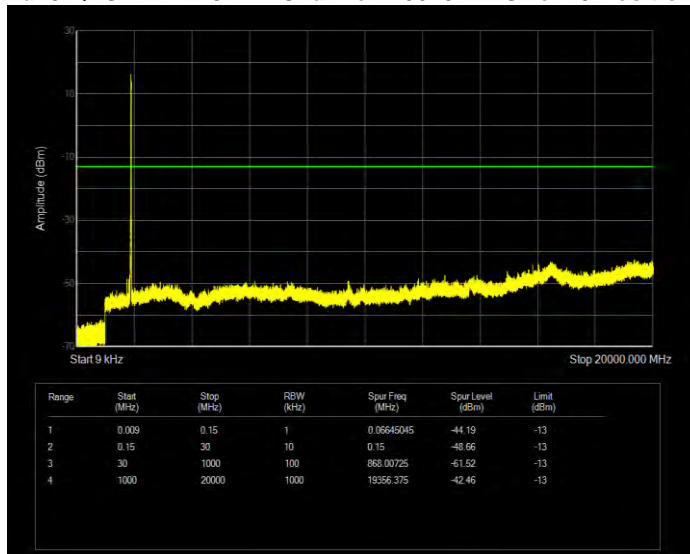

Band25 QPSK BW=15MHz Channel=26615 RB Size=75 Position=#0