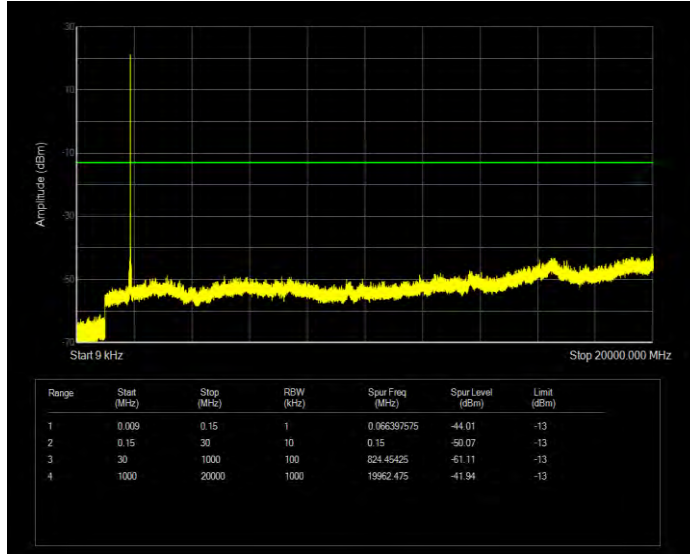

Band25 16QAM BW=5MHz Channel=26365 RB Size=25 Position=#0

Band25 16QAM BW=5MHz Channel=26665 RB Size=25 Position=#0

Band25 QPSK BW=1.4MHz Channel=26047 RB Size=6 Position=#0

Band25 QPSK BW=1.4MHz Channel=26365 RB Size=6 Position=#0