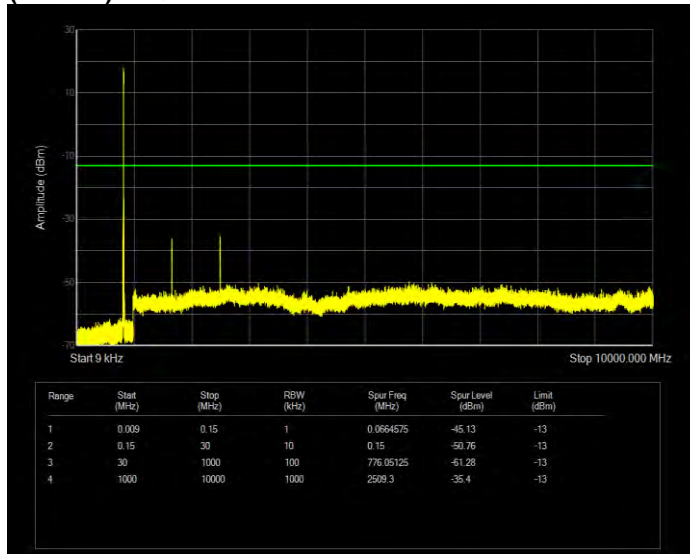

Band26(824-849) 16QAM BW=3MHz Channel=27025 RB Size=15 Position=#0

Band26(824-849) 16QAM BW=3MHz Channel=26915 RB Size=15 Position=#0