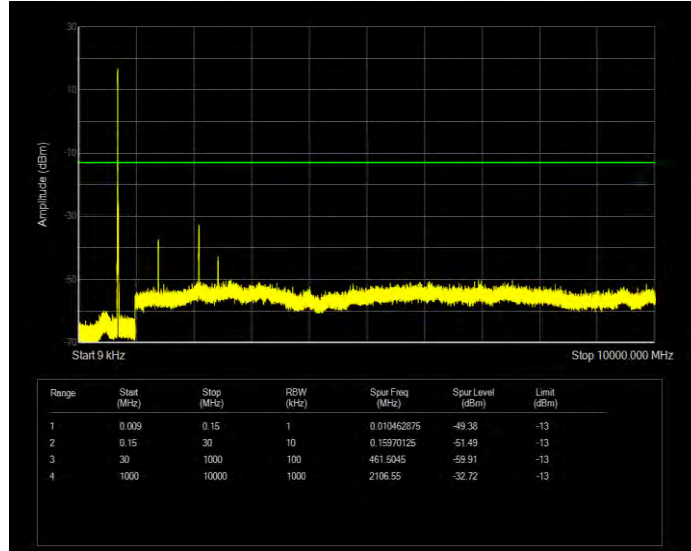

Band12 QPSK BW=5MHz Channel=23035 RB Size=25 Position=#0