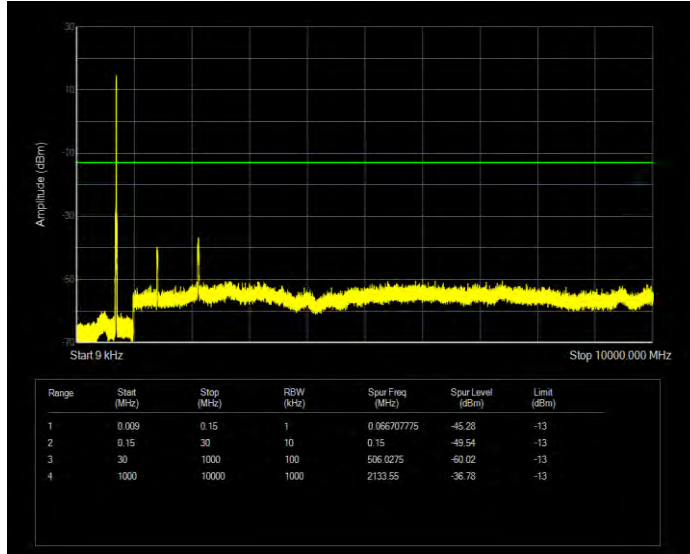

Band17 16QAM BW=5MHz Channel=23790 RB Size=25 Position=#0

Band17 16QAM BW=5MHz Channel=23825 RB Size=25 Position=#0

Band17 QPSK BW=10MHz Channel=23780 RB Size=50 Position=#0

Band17 QPSK BW=10MHz Channel=23790 RB Size=50 Position=#0