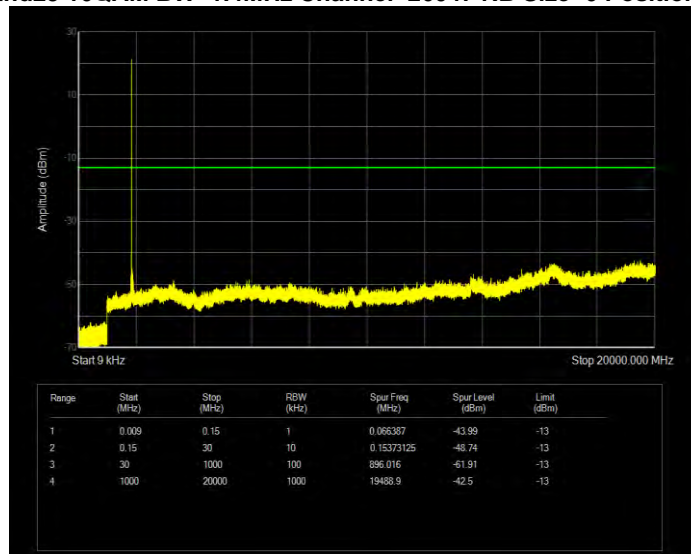

Band25 16QAM BW=1.4MHz Channel=26047 RB Size=6 Position=#0