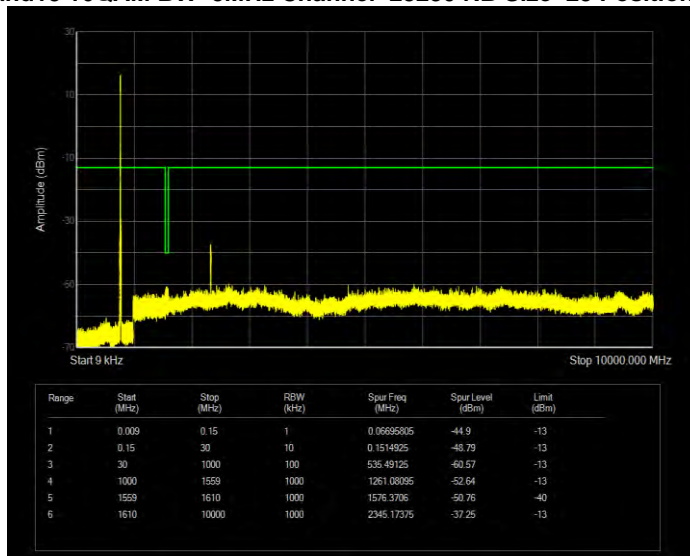

Band13 16QAM BW=5MHz Channel=23230 RB Size=25 Position=#0