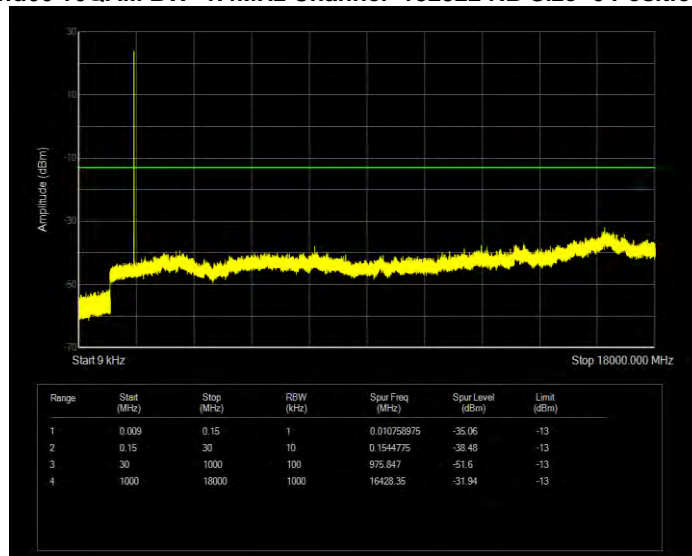

Band66 16QAM BW=1.4MHz Channel=132322 RB Size=6 Position=#0