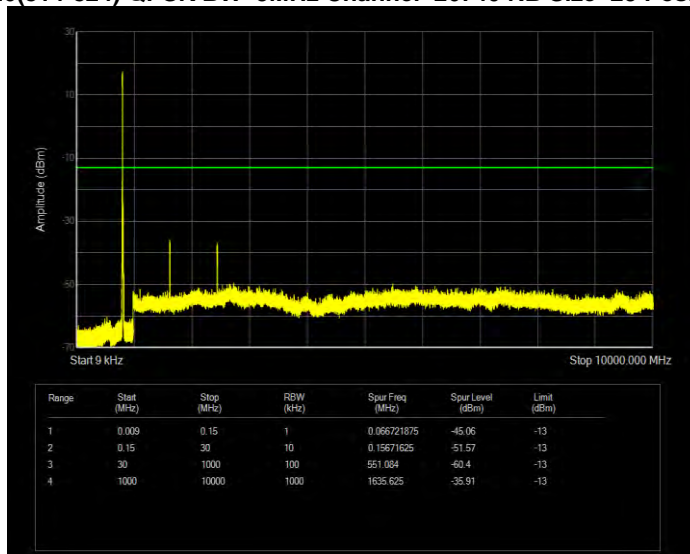

Band26(814-824) QPSK BW=3MHz Channel=26740 RB Size=15 Position=#0

Band26(814-824) QPSK BW=3MHz Channel=26775 RB Size=15 Position=#0

Band26(814-824) QPSK BW=5MHz Channel=26715 RB Size=25 Position=#0

Band26(814-824) QPSK BW=5MHz Channel=26740 RB Size=25 Position=#0

Band26(814-824) QPSK BW=5MHz Channel=26765 RB Size=25 Position=#0

Band26(824-849) 16QAM BW=1.4MHz Channel=26797 RB Size=6 Position=#0

Band26(824-849) 16QAM BW=1.4MHz Channel=26915 RB Size=6 Position=#0

Band26(824-849) 16QAM BW=1.4MHz Channel=27033 RB Size=6 Position=#0