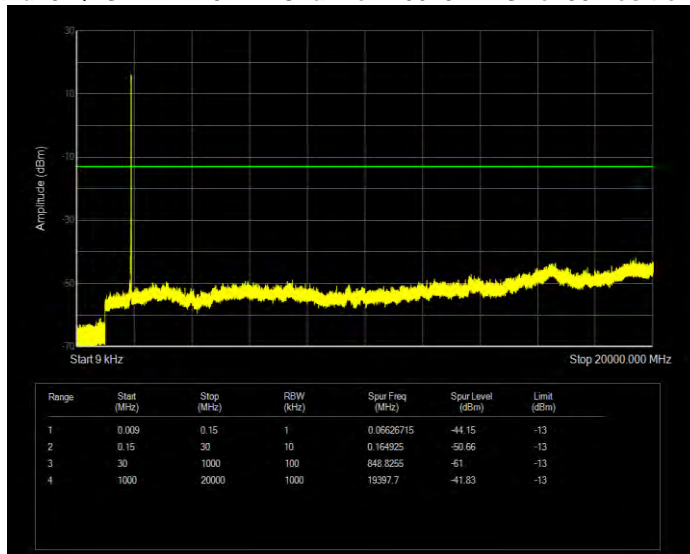

Band25 QPSK BW=1.4MHz Channel=26683 RB Size=6 Position=#0

Band25 QPSK BW=10MHz Channel=26090 RB Size=50 Position=#0

Band25 QPSK BW=10MHz Channel=26365 RB Size=50 Position=#0

Band25 QPSK BW=10MHz Channel=26640 RB Size=50 Position=#0