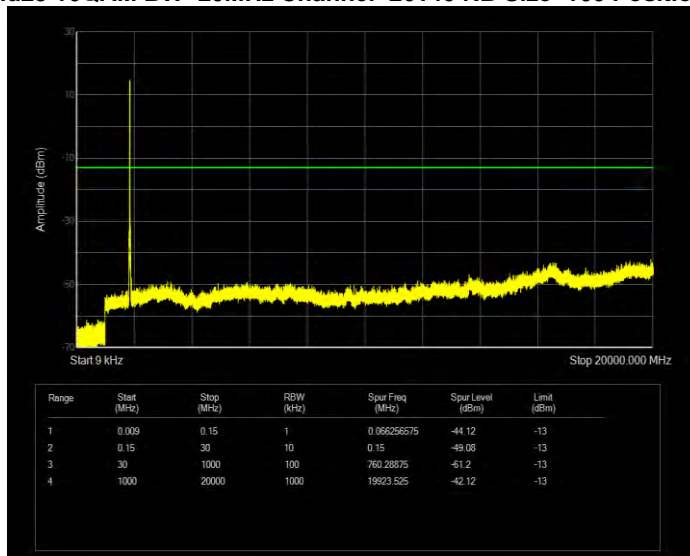

Band25 16QAM BW=20MHz Channel=26140 RB Size=100 Position=#0