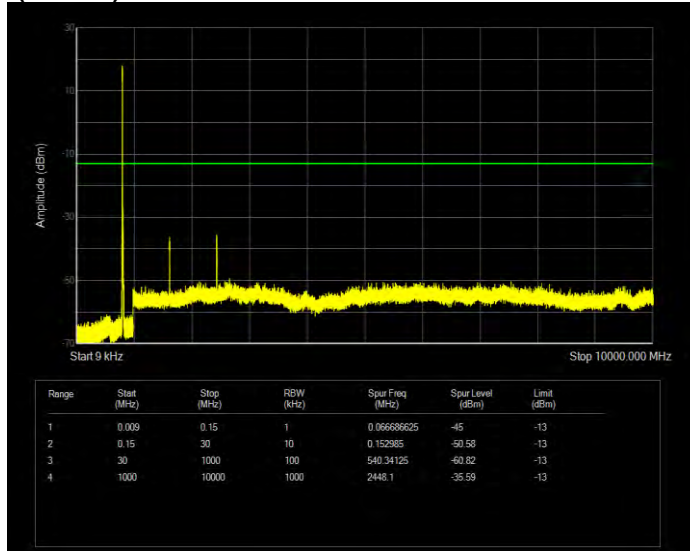

Band26(814-824) QPSK BW=1.4MHz Channel=26740 RB Size=6 Position=#0

Band26(814-824) QPSK BW=1.4MHz Channel=26783 RB Size=6 Position=#0

Band26(814-824) QPSK BW=10MHz Channel=26740 RB Size=50 Position=#0

Band26(814-824) QPSK BW=3MHz Channel=26705 RB Size=15 Position=#0

Band26(814-824) QPSK BW=3MHz Channel=26740 RB Size=15 Position=#0

Band26(814-824) QPSK BW=3MHz Channel=26775 RB Size=15 Position=#0

Band26(814-824) QPSK BW=5MHz Channel=26715 RB Size=25 Position=#0

Band26(814-824) QPSK BW=5MHz Channel=26740 RB Size=25 Position=#0