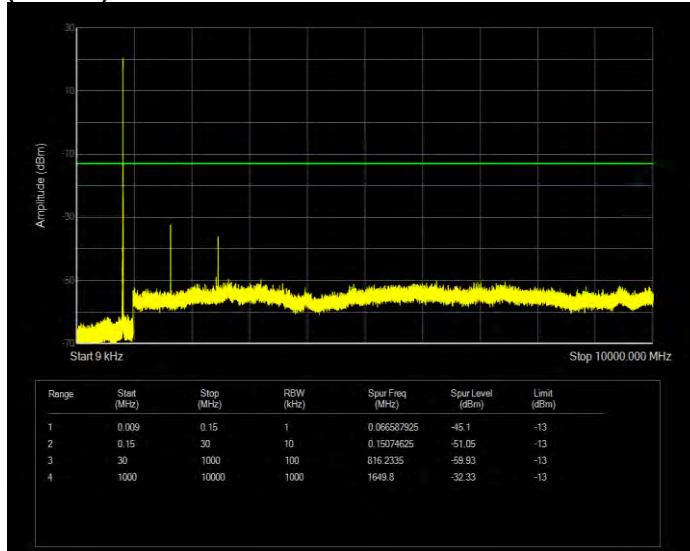

Band26(814-824) QPSK BW=3MHz Channel=26740 RB Size=15 Position=#0

Band26(814-824) QPSK BW=3MHz Channel=26775 RB Size=15 Position=#0

Band26(814-824) QPSK BW=5MHz Channel=26715 RB Size=25 Position=#0

Band26(814-824) QPSK BW=5MHz Channel=26740 RB Size=25 Position=#0

Band26(814-824) QPSK BW=5MHz Channel=26765 RB Size=25 Position=#0

Band26(824-849) 16QAM BW=1.4MHz Channel=26797 RB Size=6 Position=#0

Band26(824-849) 16QAM BW=1.4MHz Channel=26915 RB Size=6 Position=#0

Band26(824-849) 16QAM BW=1.4MHz Channel=27033 RB Size=6 Position=#0