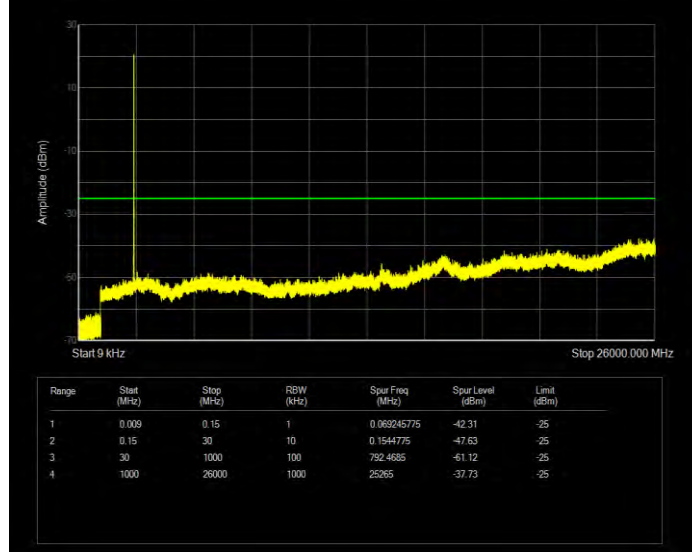

Band7 16QAM BW=5MHz Channel=20775 RB Size=25 Position=#0