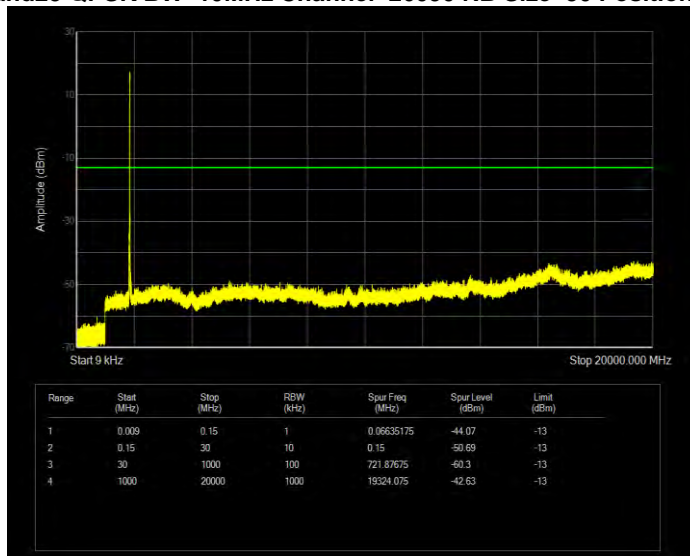

Band25 16QAM BW=5MHz Channel=26365 RB Size=25 Position=#0

Band25 16QAM BW=5MHz Channel=26665 RB Size=25 Position=#0

Band25 QPSK BW=1.4MHz Channel=26047 RB Size=6 Position=#0

Band25 QPSK BW=1.4MHz Channel=26365 RB Size=6 Position=#0

Band25 QPSK BW=1.4MHz Channel=26683 RB Size=6 Position=#0

Band25 QPSK BW=10MHz Channel=26090 RB Size=50 Position=#0

Band25 QPSK BW=10MHz Channel=26365 RB Size=50 Position=#0

Band25 QPSK BW=10MHz Channel=26640 RB Size=50 Position=#0