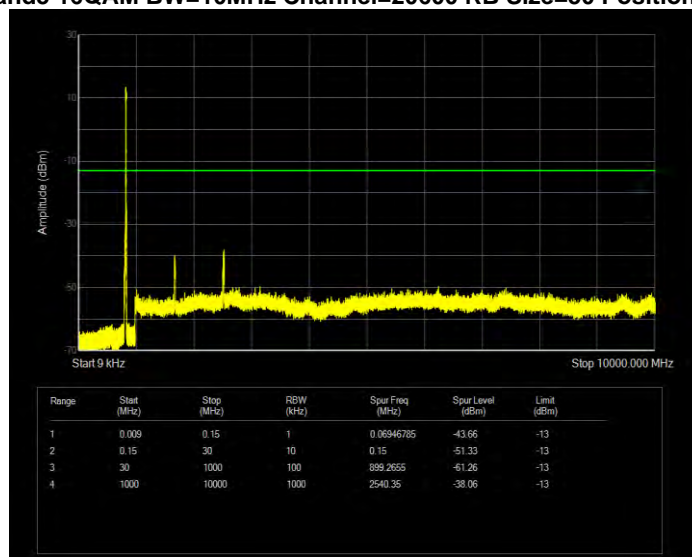

Band5 16QAM BW=1.4MHz Channel=20407 RB Size=6 Position=#0

Band5 16QAM BW=1.4MHz Channel=20525 RB Size=6 Position=#0

Band5 16QAM BW=1.4MHz Channel=20643 RB Size=6 Position=#0

Band5 16QAM BW=10MHz Channel=20450 RB Size=50 Position=#0

Band5 16QAM BW=10MHz Channel=20525 RB Size=50 Position=#0

Band5 16QAM BW=10MHz Channel=20600 RB Size=50 Position=#0

Band5 16QAM BW=3MHz Channel=20415 RB Size=15 Position=#0

Band5 16QAM BW=3MHz Channel=20525 RB Size=15 Position=#0