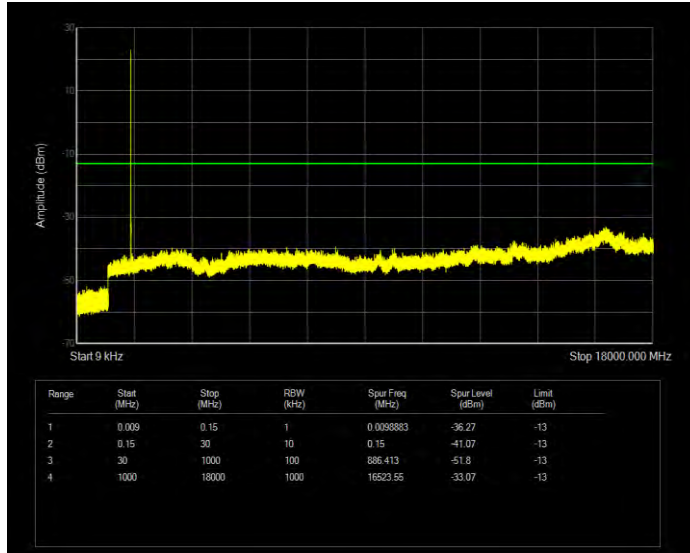

Band66 16QAM BW=3MHz Channel=131987 RB Size=15 Position=#0