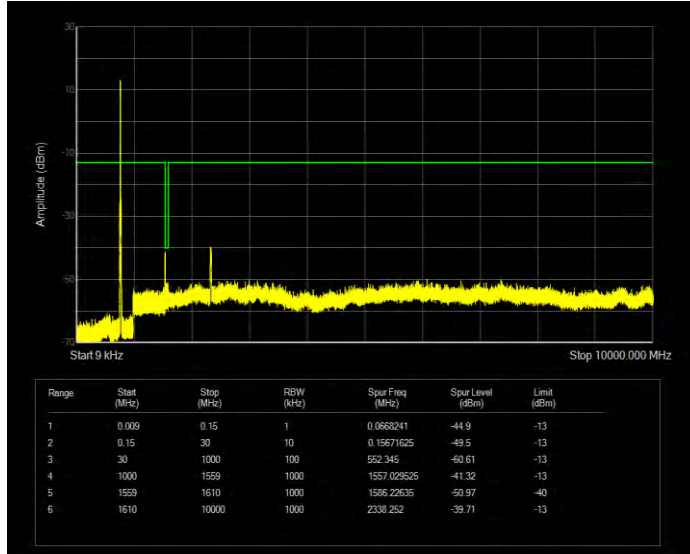

Band13 16QAM BW=10MHz Channel=23230 RB Size=50 Position=#0