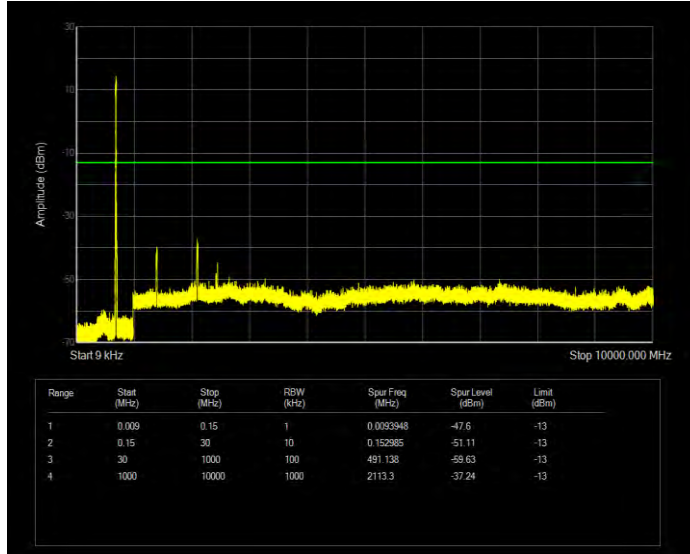

Band12 QPSK BW=1.4MHz Channel=23017 RB Size=6 Position=#0

Band12 QPSK BW=1.4MHz Channel=23095 RB Size=6 Position=#0

Band12 QPSK BW=1.4MHz Channel=23173 RB Size=6 Position=#0

Band12 QPSK BW=10MHz Channel=23060 RB Size=50 Position=#0