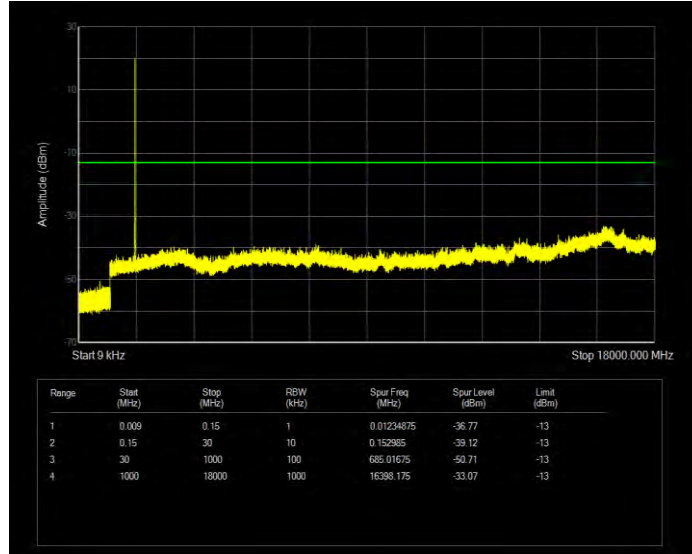

Band66 16QAM BW=5MHz Channel=132647 RB Size=25 Position=#0