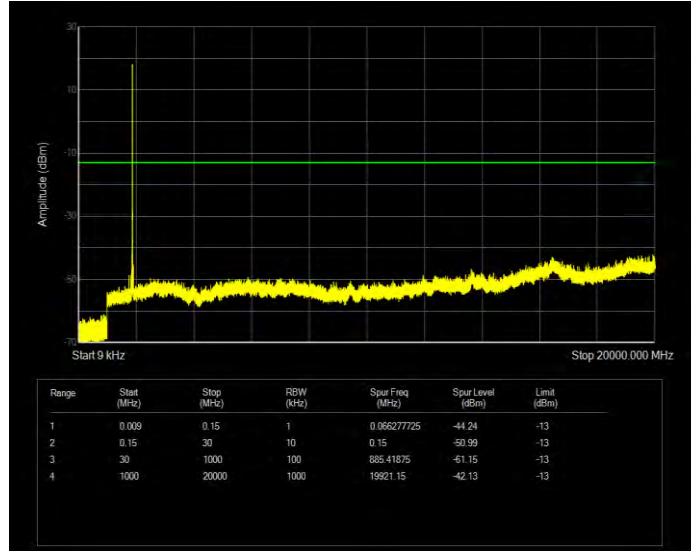

Band25 QPSK BW=5MHz Channel=26665 RB Size=25 Position=#0

Band25 QPSK BW=5MHz Channel=26365 RB Size=25 Position=#0