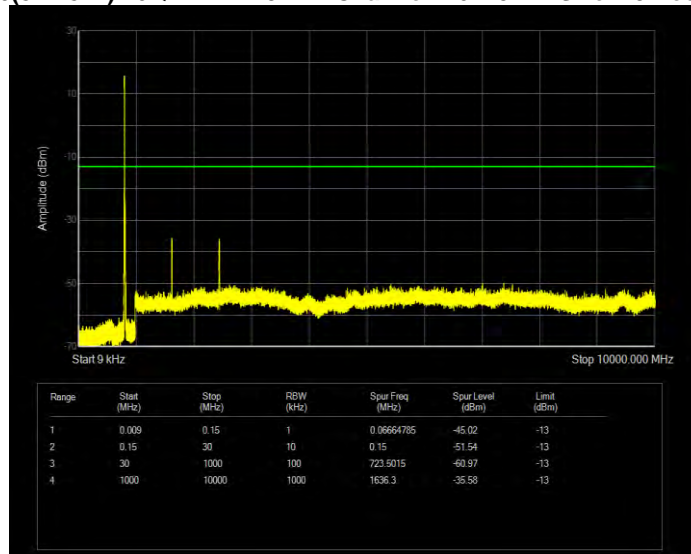

Band26(814-824) 16QAM BW=10MHz Channel=26740 RB Size=50 Position=#0

Band26(814-824) 16QAM BW=3MHz Channel=26705 RB Size=15 Position=#0

Band26(814-824) 16QAM BW=3MHz Channel=26740 RB Size=15 Position=#0

Band26(814-824) 16QAM BW=3MHz Channel=26775 RB Size=15 Position=#0

Band26(814-824) 16QAM BW=5MHz Channel=26715 RB Size=25 Position=#0

Band26(814-824) 16QAM BW=5MHz Channel=26740 RB Size=25 Position=#0

Band26(814-824) 16QAM BW=5MHz Channel=26765 RB Size=25 Position=#0

Band26(814-824) QPSK BW=1.4MHz Channel=26697 RB Size=6 Position=#0