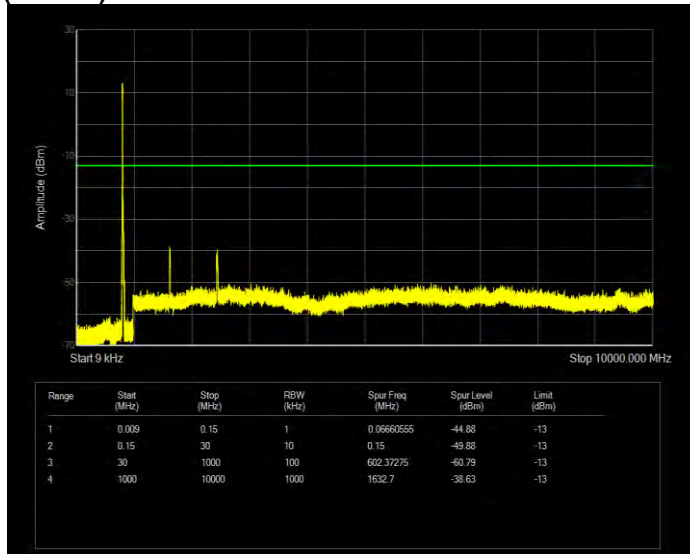

Band26(814-824) 16QAM BW=1.4MHz Channel=26697 RB Size=6 Position=#0

Band26(814-824) 16QAM BW=1.4MHz Channel=26740 RB Size=6 Position=#0

Band26(814-824) 16QAM BW=1.4MHz Channel=26783 RB Size=6 Position=#0

Band26(814-824) 16QAM BW=10MHz Channel=26740 RB Size=50 Position=#0

Band26(814-824) 16QAM BW=3MHz Channel=26705 RB Size=15 Position=#0

Band26(814-824) 16QAM BW=3MHz Channel=26740 RB Size=15 Position=#0

Band26(814-824) 16QAM BW=3MHz Channel=26775 RB Size=15 Position=#0