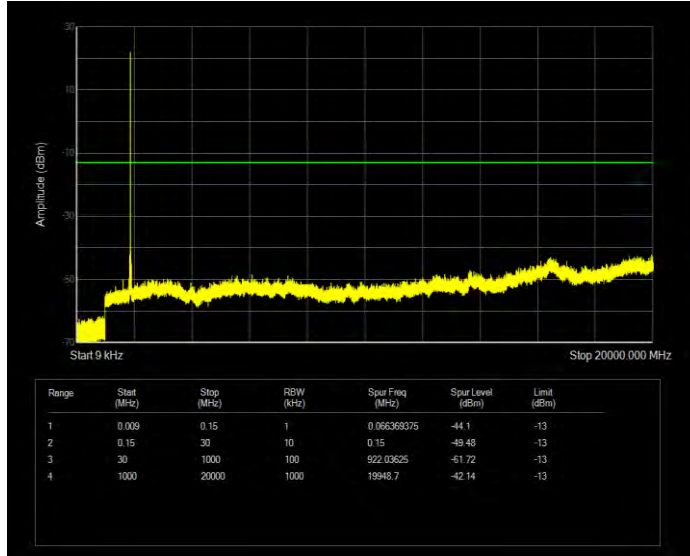

Band25 16QAM BW=1.4MHz Channel=26365 RB Size=6 Position=#0