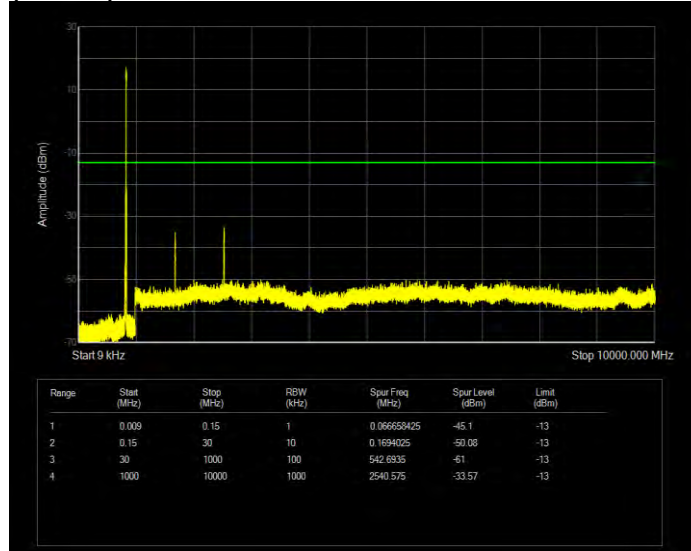

Band26(824-849) 16QAM BW=3MHz Channel=26805 RB Size=15 Position=#0

Band26(824-849) 16QAM BW=3MHz Channel=26915 RB Size=15 Position=#0

Band26(824-849) 16QAM BW=3MHz Channel=27025 RB Size=15 Position=#0

Band26(824-849) 16QAM BW=5MHz Channel=26815 RB Size=25 Position=#0

Band26(824-849) 16QAM BW=5MHz Channel=26915 RB Size=25 Position=#0

Band26(824-849) 16QAM BW=5MHz Channel=27015 RB Size=25 Position=#0

Band26(824-849) QPSK BW=1.4MHz Channel=26797 RB Size=6 Position=#0

Band26(824-849) QPSK BW=1.4MHz Channel=26915 RB Size=6 Position=#0