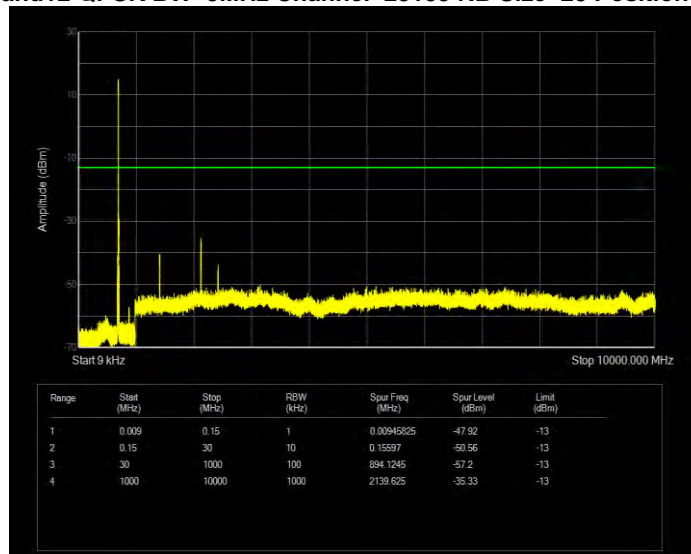

Band12 QPSK BW=3MHz Channel=23165 RB Size=15 Position=#0

Band12 QPSK BW=5MHz Channel=23035 RB Size=25 Position=#0

Band12 QPSK BW=5MHz Channel=23095 RB Size=25 Position=#0

Band12 QPSK BW=5MHz Channel=23155 RB Size=25 Position=#0