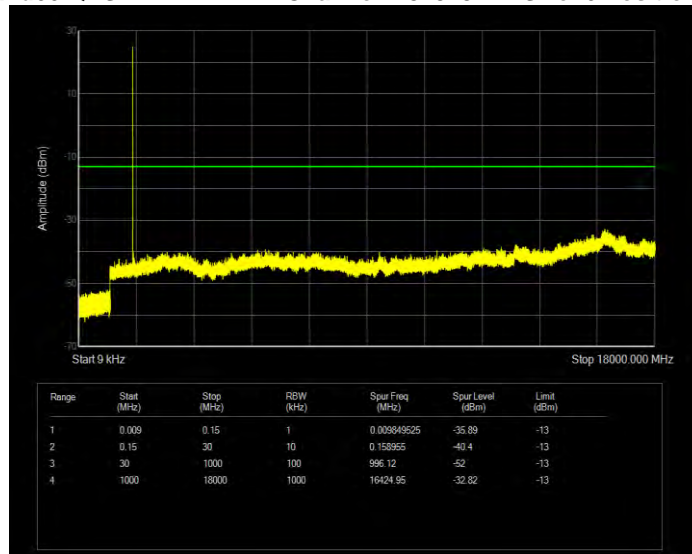

Band66 16QAM BW=5MHz Channel=131997 RB Size=25 Position=#0

Band66 16QAM BW=5MHz Channel=132322 RB Size=25 Position=#0

Band66 16QAM BW=5MHz Channel=132647 RB Size=25 Position=#0

Band66 QPSK BW=1.4MHz Channel=131979 RB Size=6 Position=#0