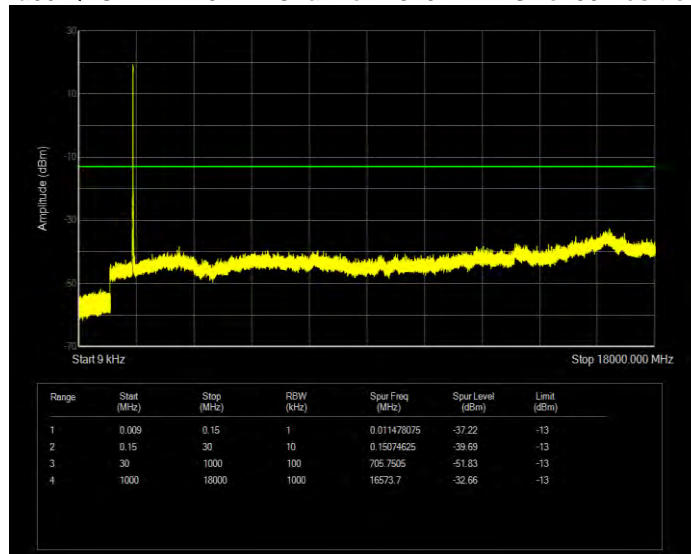

Band66 QPSK BW=10MHz Channel=132022 RB Size=50 Position=#0