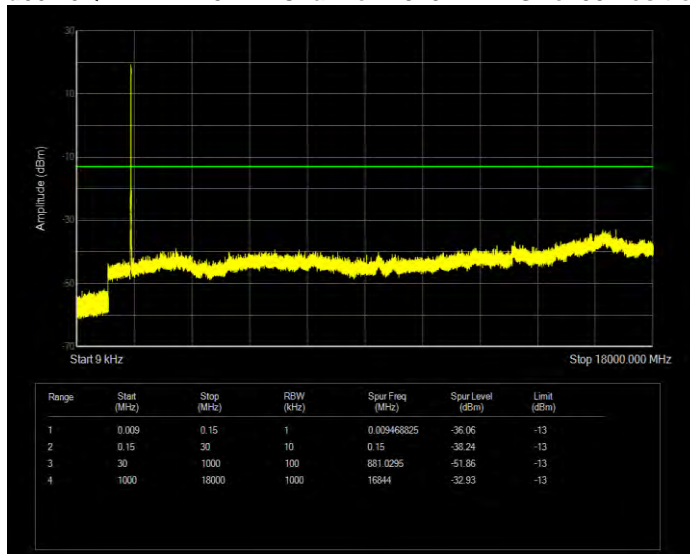

Band66 16QAM BW=10MHz Channel=132022 RB Size=50 Position=#0