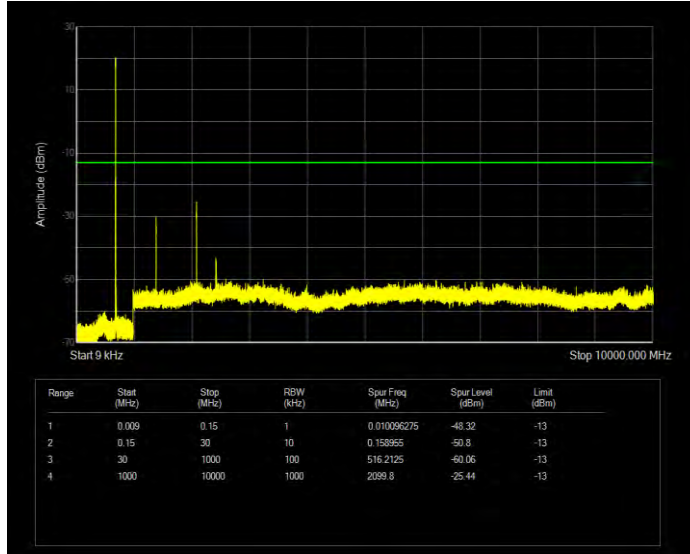

Band12 16QAM BW=1.4MHz Channel=23017 RB Size=6 Position=#0