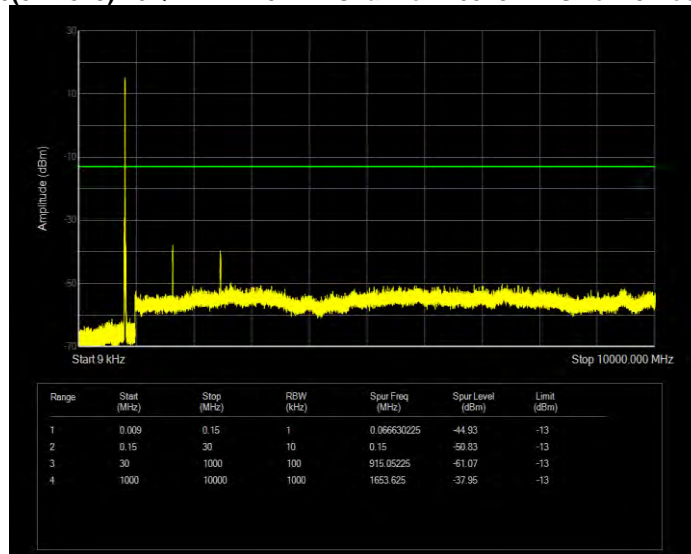

Band26(824-849) 16QAM BW=3MHz Channel=26805 RB Size=15 Position=#0

Band26(824-849) 16QAM BW=3MHz Channel=26915 RB Size=15 Position=#0

Band26(824-849) 16QAM BW=3MHz Channel=27025 RB Size=15 Position=#0

Band26(824-849) 16QAM BW=5MHz Channel=26815 RB Size=25 Position=#0

Band26(824-849) 16QAM BW=5MHz Channel=26915 RB Size=25 Position=#0

Band26(824-849) 16QAM BW=5MHz Channel=27015 RB Size=25 Position=#0

Band26(824-849) QPSK BW=1.4MHz Channel=26797 RB Size=6 Position=#0

Band26(824-849) QPSK BW=1.4MHz Channel=26915 RB Size=6 Position=#0