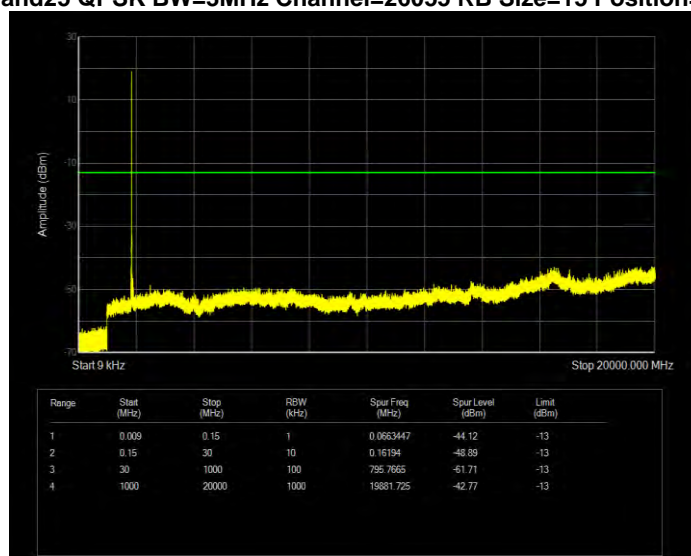

Band25 QPSK BW=3MHz Channel=26055 RB Size=15 Position=#0