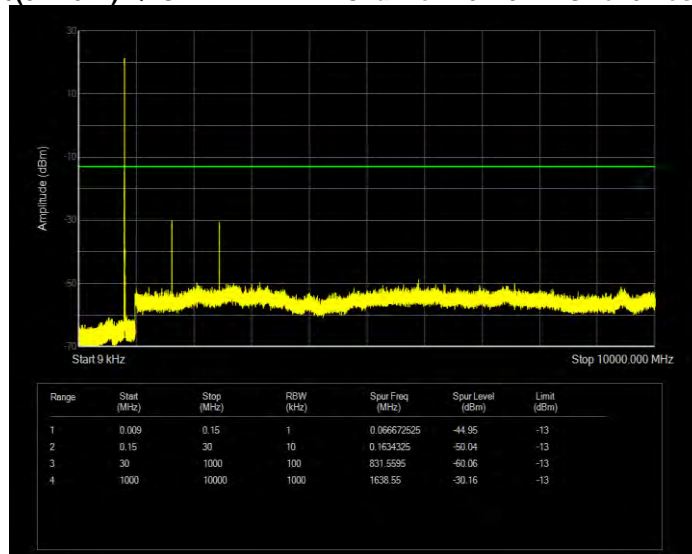

Band26(814-824) 16QAM BW=5MHz Channel=26715 RB Size=25 Position=#0

Band26(814-824) 16QAM BW=5MHz Channel=26740 RB Size=25 Position=#0

Band26(814-824) 16QAM BW=5MHz Channel=26765 RB Size=25 Position=#0

Band26(814-824) QPSK BW=1.4MHz Channel=26697 RB Size=6 Position=#0

Band26(814-824) QPSK BW=1.4MHz Channel=26740 RB Size=6 Position=#0

Band26(814-824) QPSK BW=1.4MHz Channel=26783 RB Size=6 Position=#0

Band26(814-824) QPSK BW=10MHz Channel=26740 RB Size=50 Position=#0

Band26(814-824) QPSK BW=3MHz Channel=26705 RB Size=15 Position=#0