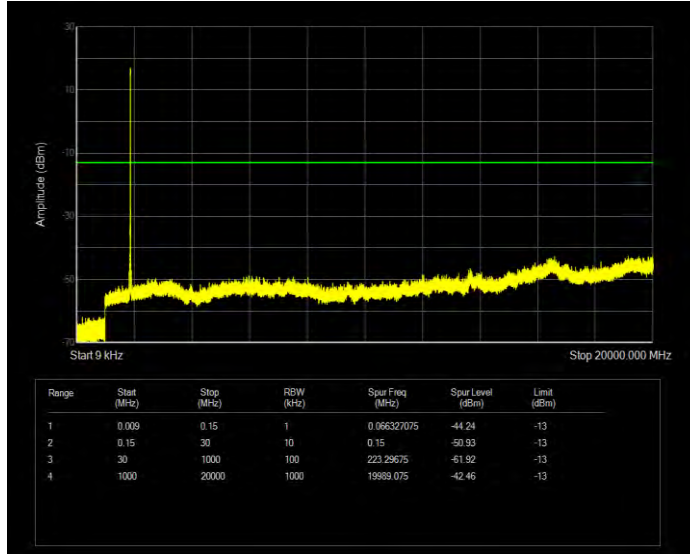

Band25 QPSK BW=10MHz Channel=26365 RB Size=50 Position=#0