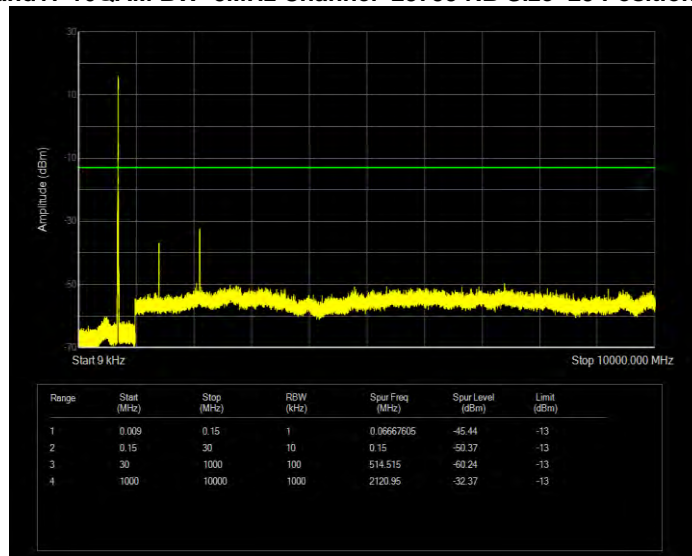

Band17 16QAM BW=10MHz Channel=23780 RB Size=50 Position=#0

Band17 16QAM BW=10MHz Channel=23790 RB Size=50 Position=#0

Band17 16QAM BW=10MHz Channel=23800 RB Size=50 Position=#0

Band17 16QAM BW=5MHz Channel=23755 RB Size=25 Position=#0