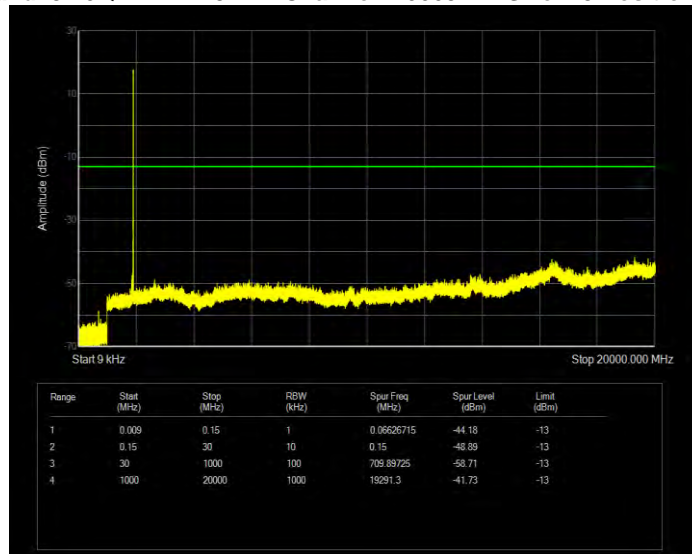

Band25 16QAM BW=5MHz Channel=26665 RB Size=25 Position=#0