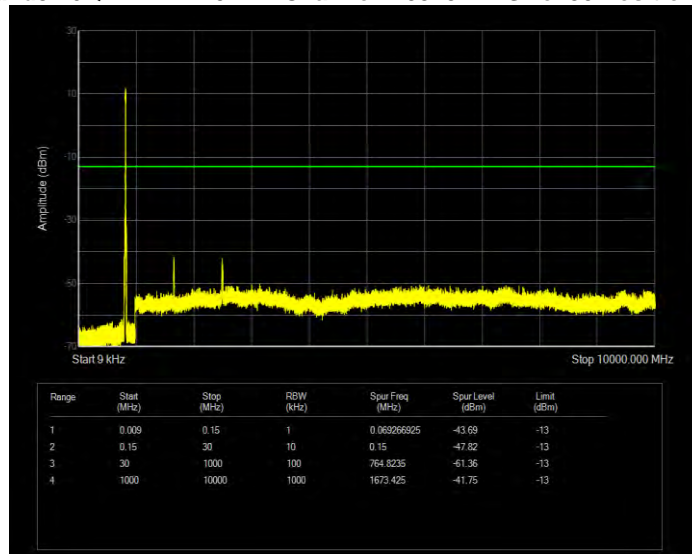

Band5 16QAM BW=1.4MHz Channel=20407 RB Size=6 Position=#0

Band5 16QAM BW=1.4MHz Channel=20525 RB Size=6 Position=#0

Band5 16QAM BW=1.4MHz Channel=20643 RB Size=6 Position=#0

Band5 16QAM BW=10MHz Channel=20450 RB Size=50 Position=#0

Band5 16QAM BW=10MHz Channel=20525 RB Size=50 Position=#0

Band5 16QAM BW=10MHz Channel=20600 RB Size=50 Position=#0

Band5 16QAM BW=3MHz Channel=20415 RB Size=15 Position=#0

Band5 16QAM BW=3MHz Channel=20525 RB Size=15 Position=#0