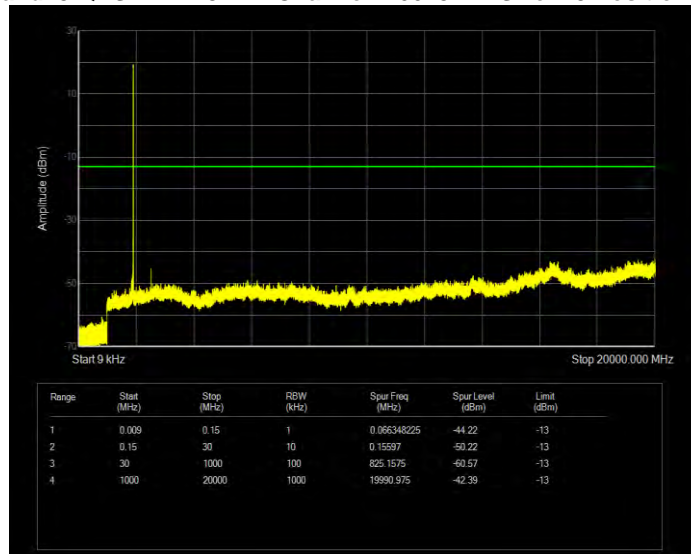

Band25 QPSK BW=3MHz Channel=26675 RB Size=15 Position=#0