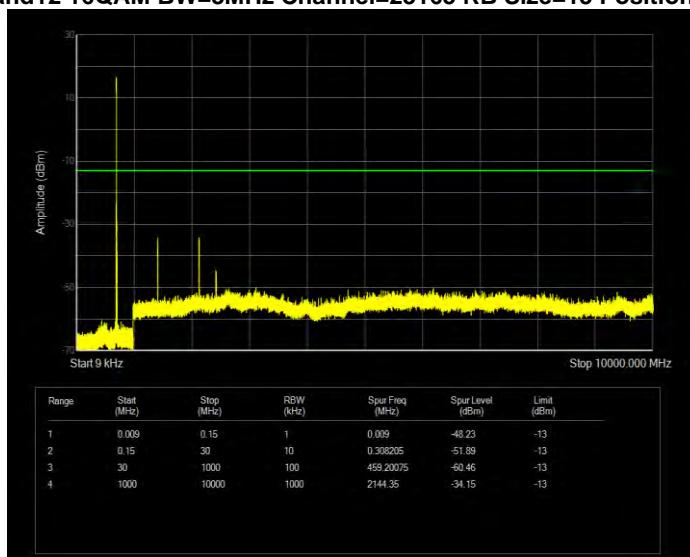

Band12 16QAM BW=3MHz Channel=23165 RB Size=15 Position=#0