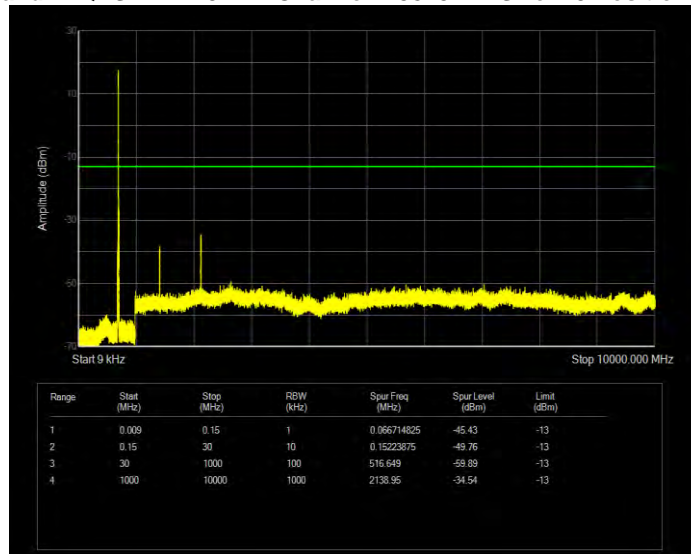

Band17 QPSK BW=10MHz Channel=23800 RB Size=50 Position=#0

Band17 QPSK BW=5MHz Channel=23755 RB Size=25 Position=#0

Band17 QPSK BW=5MHz Channel=23790 RB Size=25 Position=#0

Band17 QPSK BW=5MHz Channel=23825 RB Size=25 Position=#0