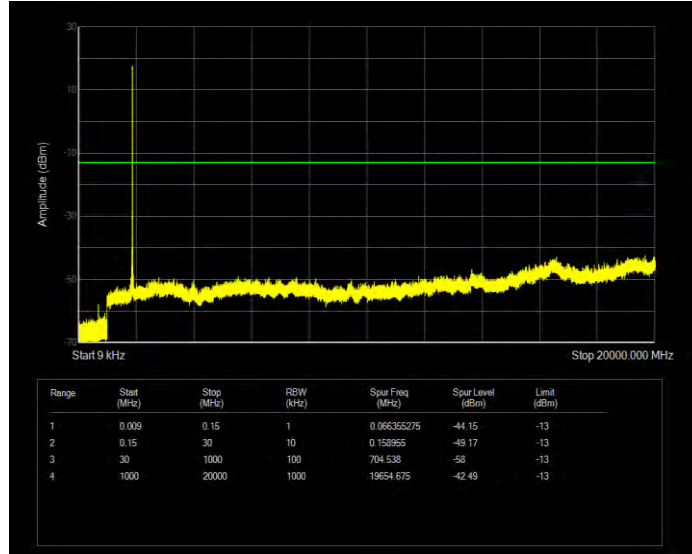

Band25 16QAM BW=5MHz Channel=26365 RB Size=25 Position=#0