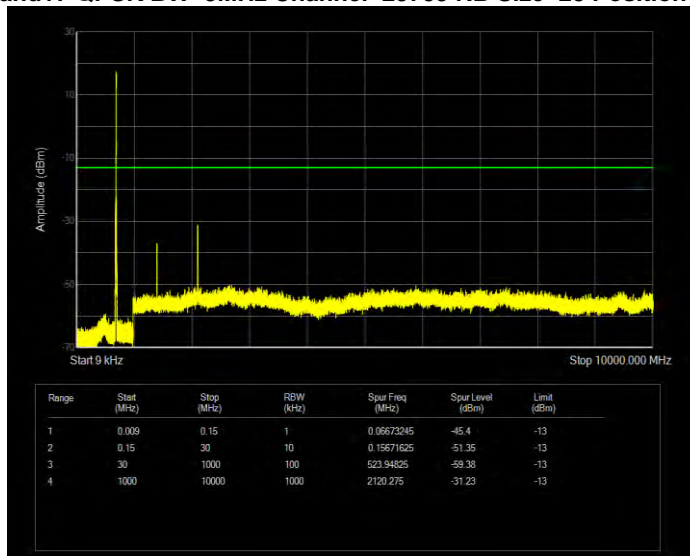

Band17 QPSK BW=5MHz Channel=23755 RB Size=25 Position=#0