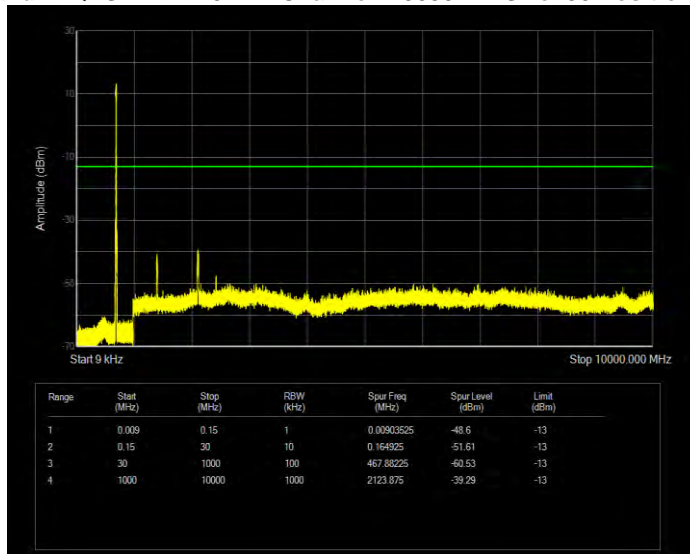

Band12 QPSK BW=10MHz Channel=23095 RB Size=50 Position=#0