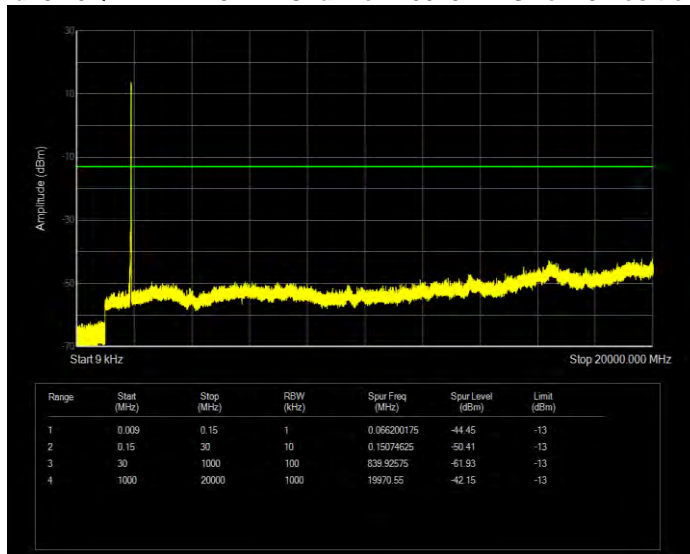

Band25 16QAM BW=15MHz Channel=26615 RB Size=75 Position=#0