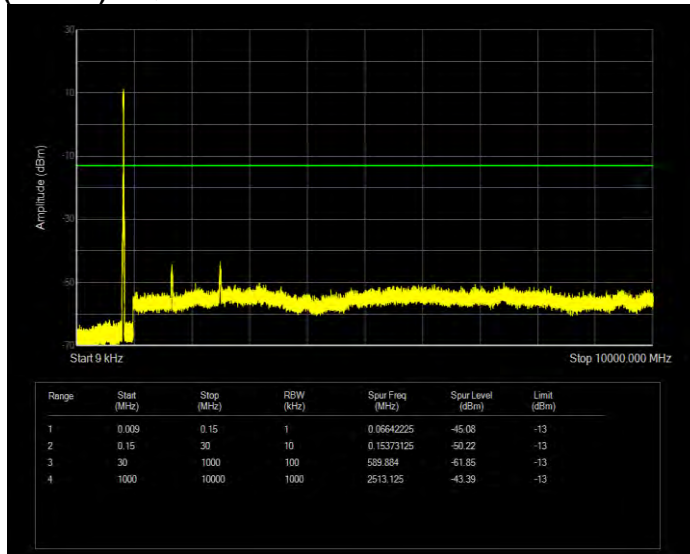

Band26(824-849) 16QAM BW=15MHz Channel=26965 RB Size=75 Position=#0

Band26(824-849) 16QAM BW=15MHz Channel=26915 RB Size=75 Position=#0