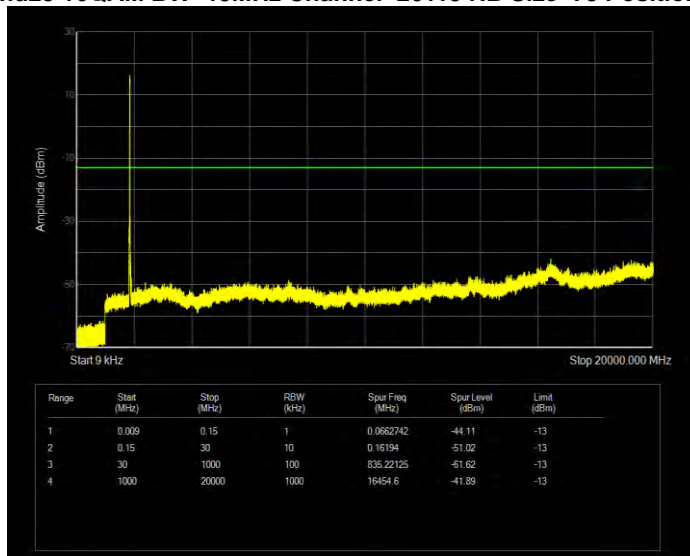

Band25 16QAM BW=15MHz Channel=26115 RB Size=75 Position=#0