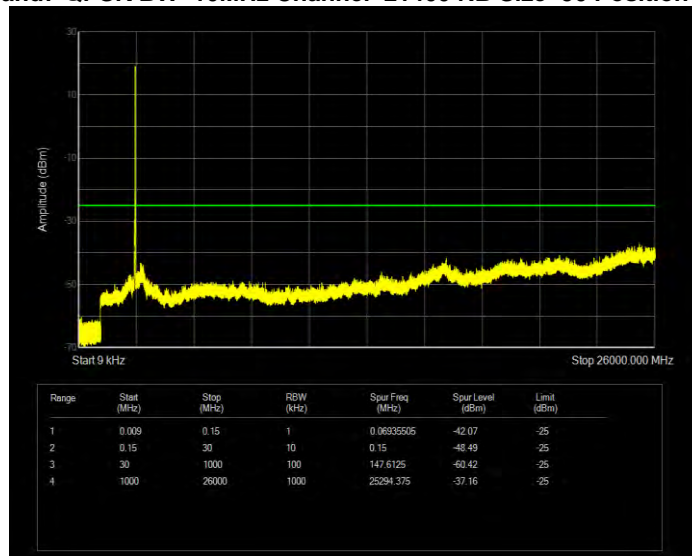

Band7 16QAM BW=20MHz Channel=21350 RB Size=100 Position=#0

Band7 16QAM BW=5MHz Channel=20775 RB Size=25 Position=#0

Band7 16QAM BW=5MHz Channel=21100 RB Size=25 Position=#0

Band7 16QAM BW=5MHz Channel=21425 RB Size=25 Position=#0

Band7 QPSK BW=10MHz Channel=20800 RB Size=50 Position=#0

Band7 QPSK BW=10MHz Channel=21100 RB Size=50 Position=#0

Band7 QPSK BW=10MHz Channel=21400 RB Size=50 Position=#0

Band7 QPSK BW=15MHz Channel=20825 RB Size=75 Position=#0