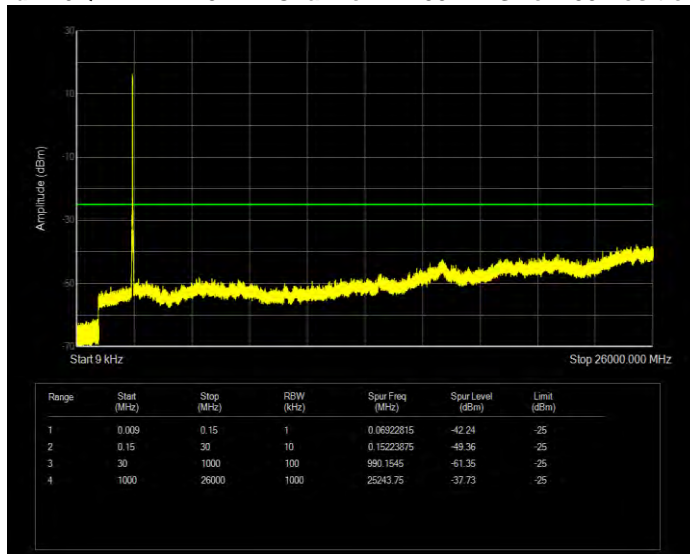

Band7 16QAM BW=15MHz Channel=21100 RB Size=75 Position=#0

Band7 16QAM BW=15MHz Channel=21375 RB Size=75 Position=#0

Band7 16QAM BW=20MHz Channel=20850 RB Size=100 Position=#0

Band7 16QAM BW=20MHz Channel=21100 RB Size=100 Position=#0