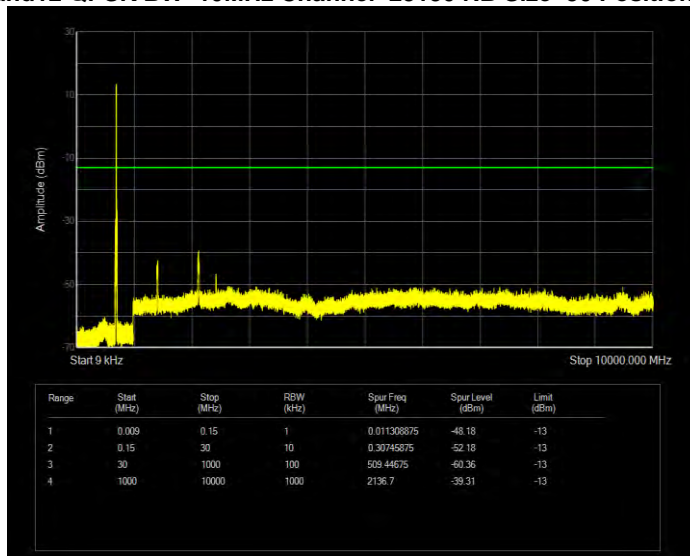

Band12 QPSK BW=10MHz Channel=23130 RB Size=50 Position=#0