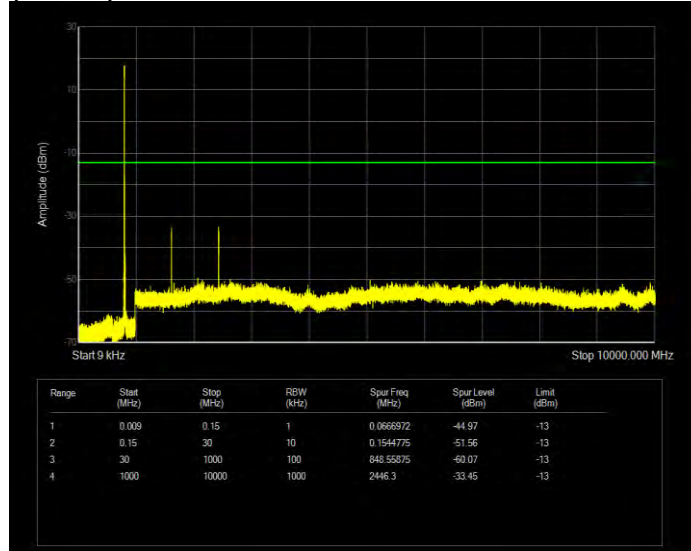

Band26(814-824) 16QAM BW=1.4MHz Channel=26697 RB Size=6 Position=#0

Band26(814-824) 16QAM BW=1.4MHz Channel=26740 RB Size=6 Position=#0

Band26(814-824) 16QAM BW=1.4MHz Channel=26783 RB Size=6 Position=#0

Band26(814-824) 16QAM BW=10MHz Channel=26740 RB Size=50 Position=#0

Band26(814-824) 16QAM BW=3MHz Channel=26705 RB Size=15 Position=#0

Band26(814-824) 16QAM BW=3MHz Channel=26740 RB Size=15 Position=#0

Band26(814-824) 16QAM BW=3MHz Channel=26775 RB Size=15 Position=#0