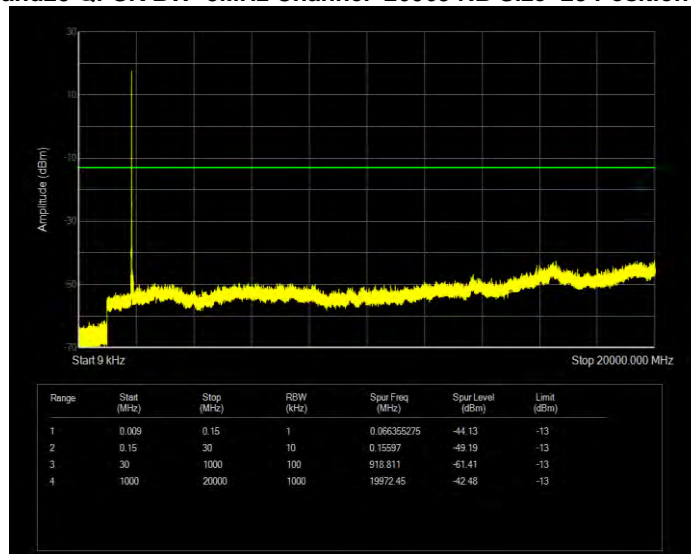

Band25 QPSK BW=20MHz Channel=26365 RB Size=100 Position=#0

Band25 QPSK BW=20MHz Channel=26590 RB Size=100 Position=#0

Band25 QPSK BW=3MHz Channel=26055 RB Size=15 Position=#0

Band25 QPSK BW=3MHz Channel=26365 RB Size=15 Position=#0

Band25 QPSK BW=3MHz Channel=26675 RB Size=15 Position=#0

Band25 QPSK BW=5MHz Channel=26065 RB Size=25 Position=#0

Band25 QPSK BW=5MHz Channel=26365 RB Size=25 Position=#0

Band25 QPSK BW=5MHz Channel=26665 RB Size=25 Position=#0