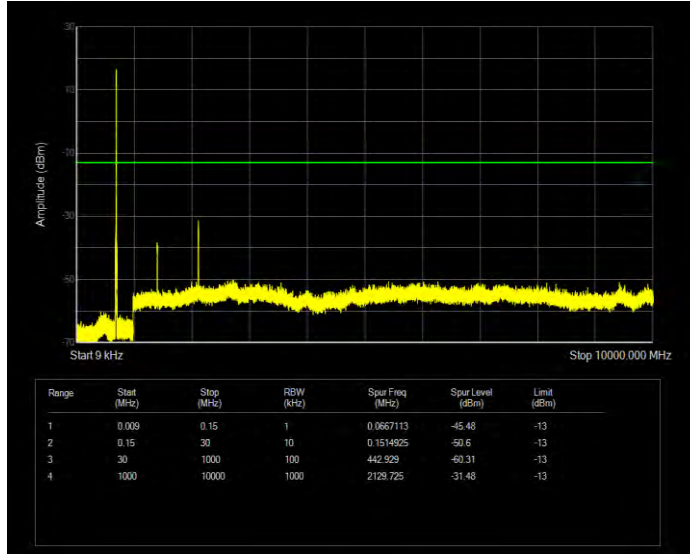

Band17 16QAM BW=5MHz Channel=23790 RB Size=25 Position=#0