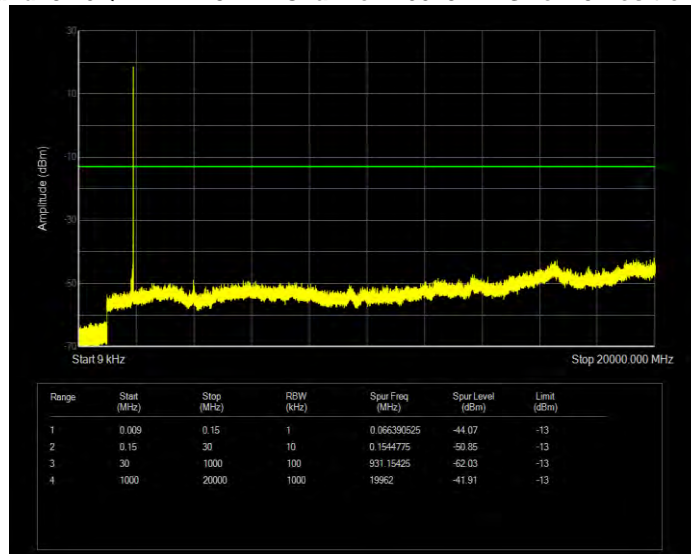

Band25 16QAM BW=3MHz Channel=26675 RB Size=15 Position=#0