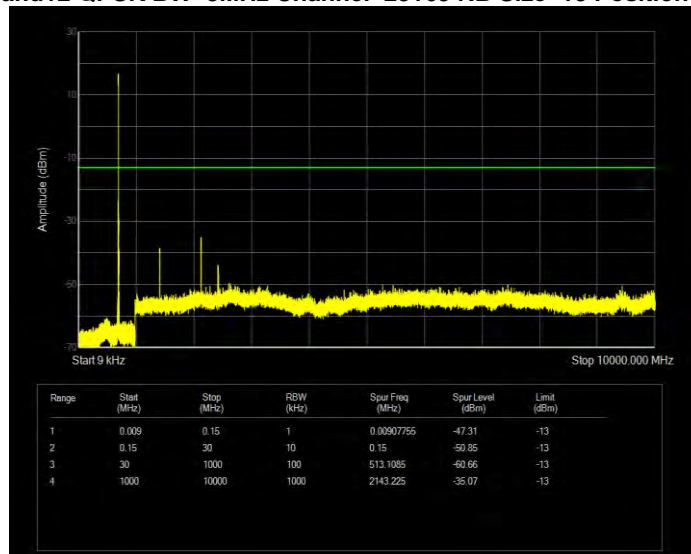

Band12 QPSK BW=3MHz Channel=23165 RB Size=15 Position=#0