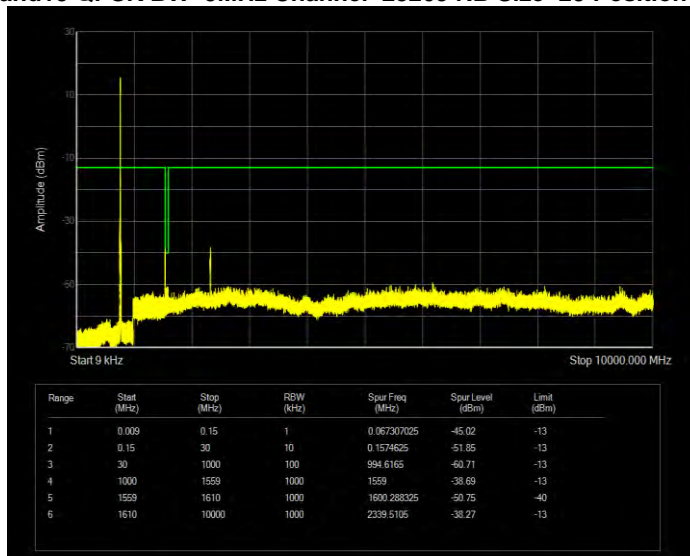

Band13 QPSK BW=5MHz Channel=23205 RB Size=25 Position=#0