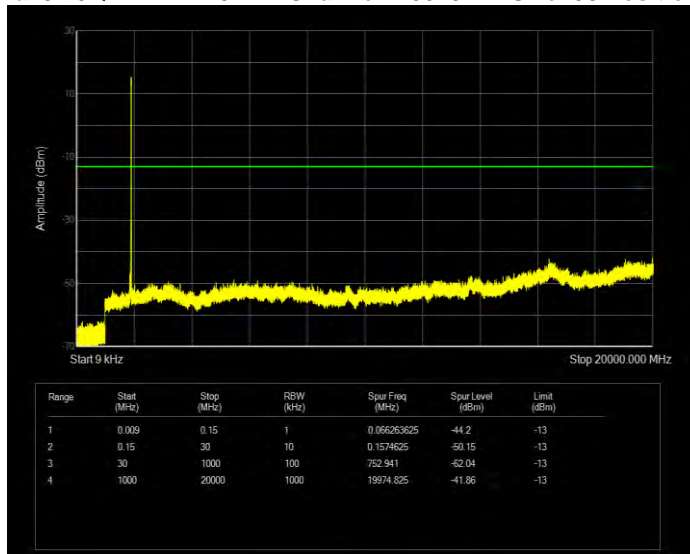

Band25 16QAM BW=10MHz Channel=26640 RB Size=50 Position=#0