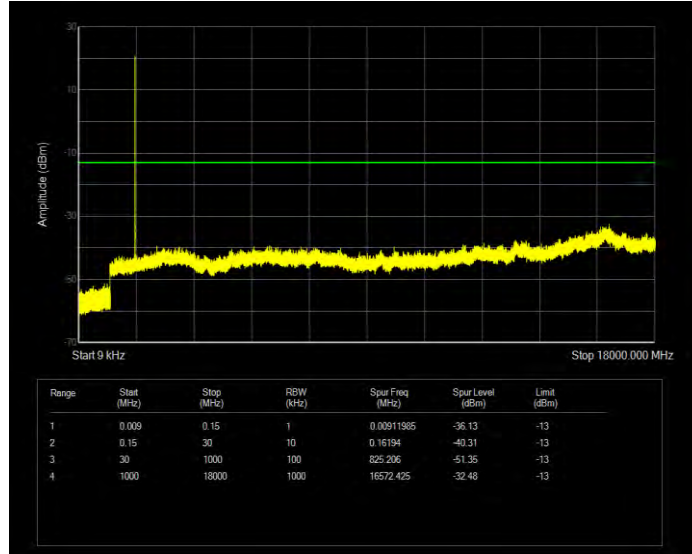

Band66 QPSK BW=3MHz Channel=132657 RB Size=15 Position=#0