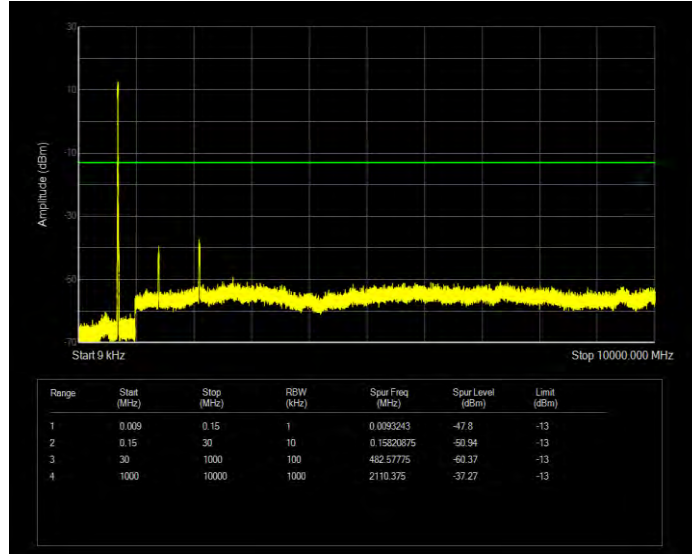

Band12 16QAM BW=1.4MHz Channel=23017 RB Size=6 Position=#0

Band12 16QAM BW=1.4MHz Channel=23095 RB Size=6 Position=#0

Band12 16QAM BW=1.4MHz Channel=23173 RB Size=6 Position=#0

Band12 16QAM BW=10MHz Channel=23060 RB Size=50 Position=#0