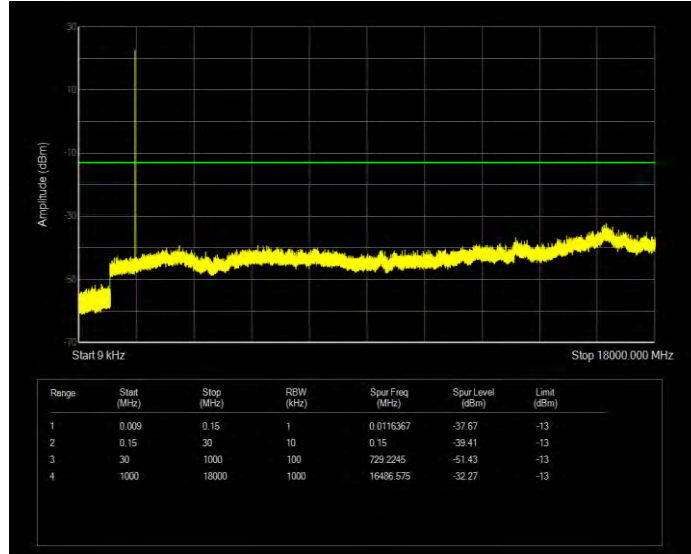

Band66 QPSK BW=1.4MHz Channel=132665 RB Size=6 Position=#0