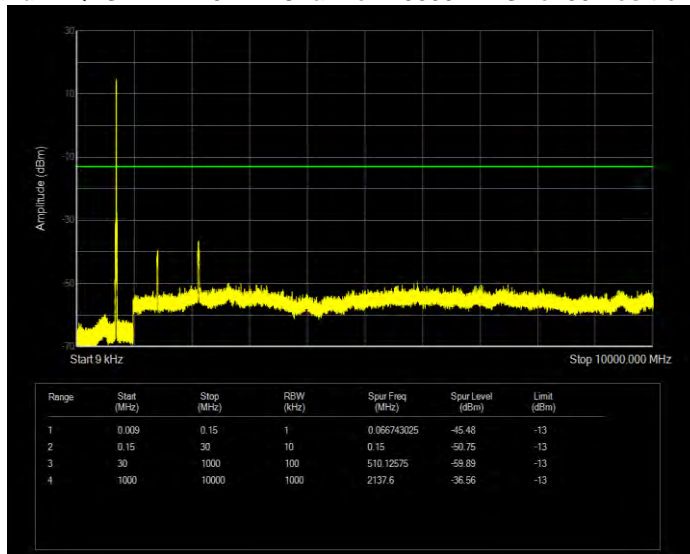

Band17 QPSK BW=10MHz Channel=23800 RB Size=50 Position=#0