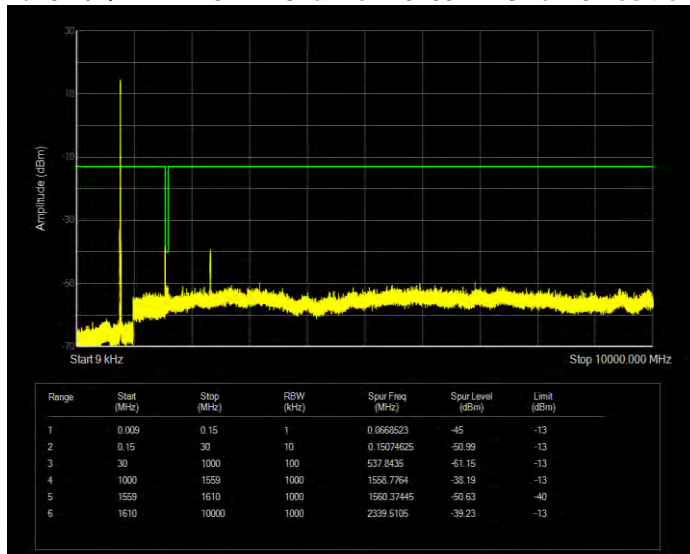

Band13 16QAM BW=5MHz Channel=23205 RB Size=25 Position=#0