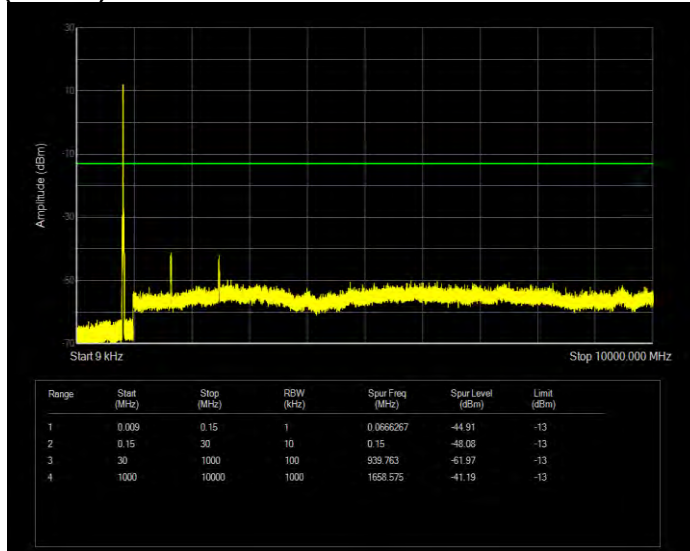

Band26(814-824) QPSK BW=5MHz Channel=26765 RB Size=25 Position=#0

Band26(824-849) 16QAM BW=1.4MHz Channel=26797 RB Size=6 Position=#0

Band26(824-849) 16QAM BW=1.4MHz Channel=26915 RB Size=6 Position=#0

Band26(824-849) 16QAM BW=1.4MHz Channel=27033 RB Size=6 Position=#0

Band26(824-849) 16QAM BW=10MHz Channel=26840 RB Size=50 Position=#0

Band26(824-849) 16QAM BW=10MHz Channel=26915 RB Size=50 Position=#0

Band26(824-849) 16QAM BW=10MHz Channel=26990 RB Size=50 Position=#0