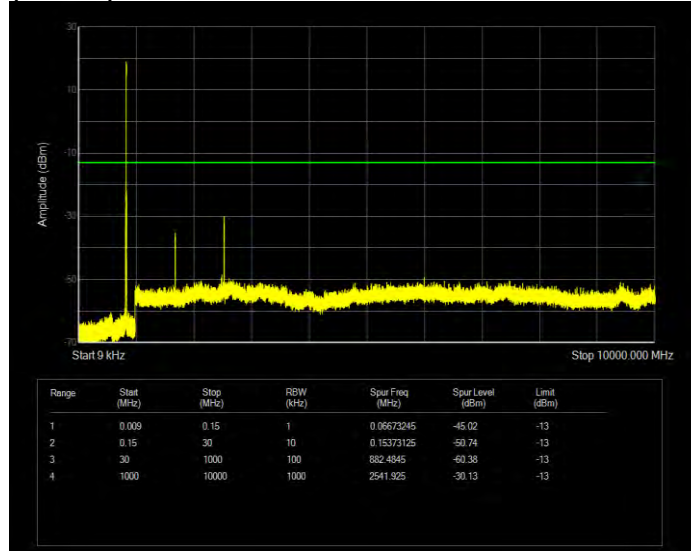

Band26(824-849) 16QAM BW=10MHz Channel=26840 RB Size=50 Position=#0

Band26(824-849) 16QAM BW=10MHz Channel=26915 RB Size=50 Position=#0

Band26(824-849) 16QAM BW=10MHz Channel=26990 RB Size=50 Position=#0

Band26(824-849) 16QAM BW=15MHz Channel=26865 RB Size=75 Position=#0

Band26(824-849) 16QAM BW=15MHz Channel=26915 RB Size=75 Position=#0

Band26(824-849) 16QAM BW=15MHz Channel=26965 RB Size=75 Position=#0

Band26(824-849) 16QAM BW=3MHz Channel=26805 RB Size=15 Position=#0

Band26(824-849) 16QAM BW=3MHz Channel=26915 RB Size=15 Position=#0

Band26(824-849) 16QAM BW=3MHz Channel=27025 RB Size=15 Position=#0

Band26(824-849) 16QAM BW=5MHz Channel=26815 RB Size=25 Position=#0