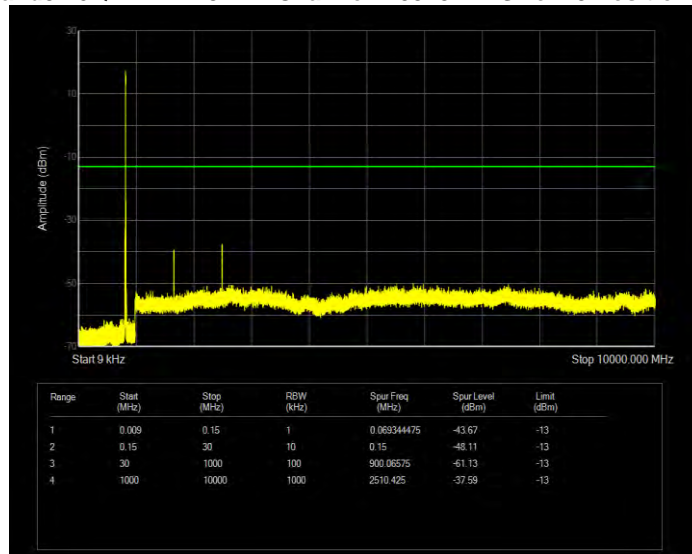

Band5 16QAM BW=1.4MHz Channel=20407 RB Size=6 Position=#0

Band5 16QAM BW=1.4MHz Channel=20525 RB Size=6 Position=#0

Band5 16QAM BW=1.4MHz Channel=20643 RB Size=6 Position=#0

Band5 16QAM BW=10MHz Channel=20450 RB Size=50 Position=#0

Band5 16QAM BW=10MHz Channel=20525 RB Size=50 Position=#0

Band5 16QAM BW=10MHz Channel=20600 RB Size=50 Position=#0

Band5 16QAM BW=3MHz Channel=20415 RB Size=15 Position=#0

Band5 16QAM BW=3MHz Channel=20525 RB Size=15 Position=#0

Band5 16QAM BW=3MHz Channel=20635 RB Size=15 Position=#0

Band5 16QAM BW=5MHz Channel=20425 RB Size=25 Position=#0

Band5 16QAM BW=5MHz Channel=20525 RB Size=25 Position=#0

Band5 16QAM BW=5MHz Channel=20625 RB Size=25 Position=#0