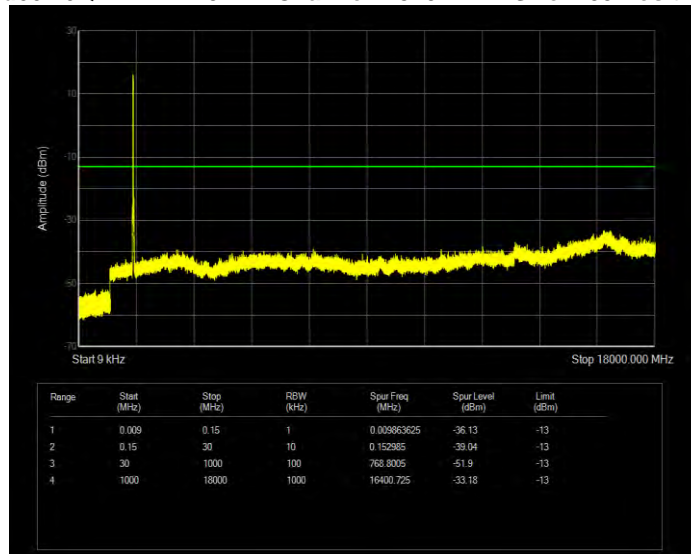

Band66 16QAM BW=20MHz Channel=132072 RB Size=100 Position=#0