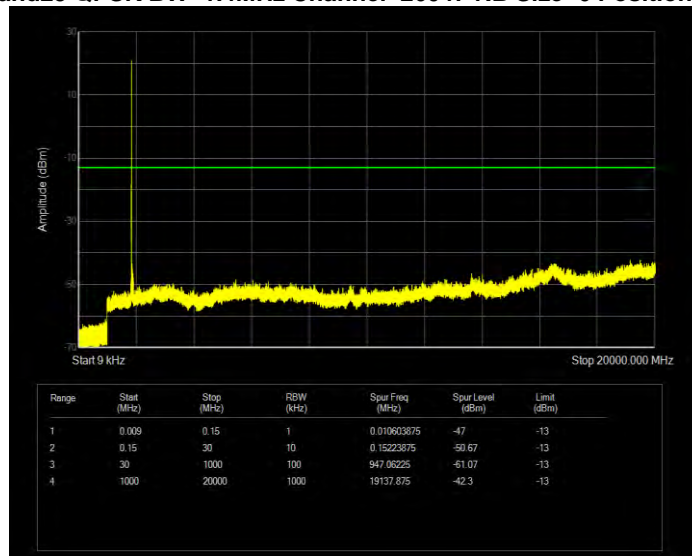

Band25 QPSK BW=1.4MHz Channel=26047 RB Size=6 Position=#0