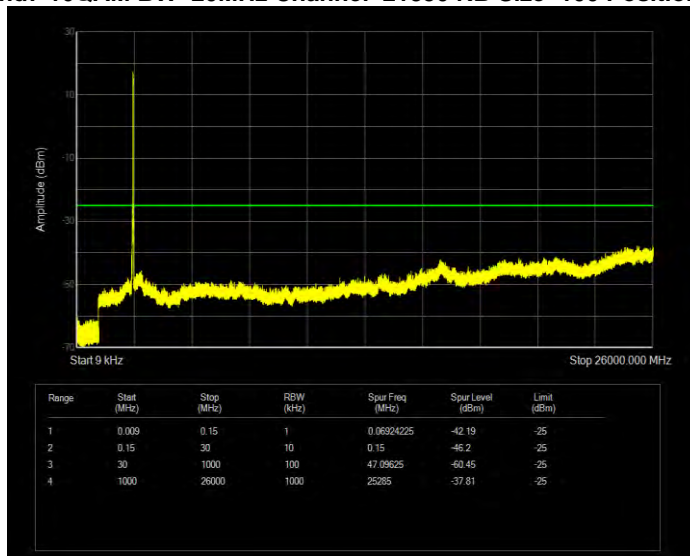

Band7 16QAM BW=10MHz Channel=20800 RB Size=50 Position=#0

Band7 16QAM BW=10MHz Channel=21100 RB Size=50 Position=#0

Band7 16QAM BW=10MHz Channel=21400 RB Size=50 Position=#0

Band7 16QAM BW=15MHz Channel=20825 RB Size=75 Position=#0

Band7 16QAM BW=15MHz Channel=21100 RB Size=75 Position=#0

Band7 16QAM BW=15MHz Channel=21375 RB Size=75 Position=#0

Band7 16QAM BW=20MHz Channel=20850 RB Size=100 Position=#0

Band7 16QAM BW=20MHz Channel=21100 RB Size=100 Position=#0

Band7 16QAM BW=20MHz Channel=21350 RB Size=100 Position=#0

Band7 16QAM BW=5MHz Channel=20775 RB Size=25 Position=#0

Band7 16QAM BW=5MHz Channel=21100 RB Size=25 Position=#0

Band7 16QAM BW=5MHz Channel=21425 RB Size=25 Position=#0