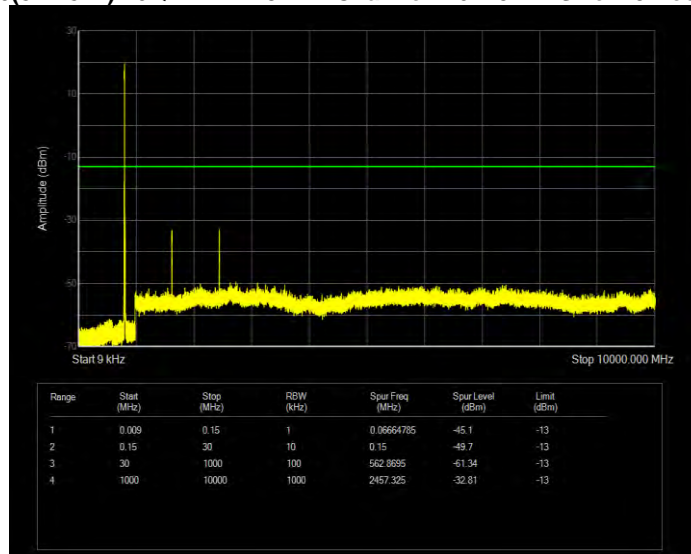

Band26(814-824) 16QAM BW=3MHz Channel=26775 RB Size=15 Position=#0

Band26(814-824) 16QAM BW=3MHz Channel=26740 RB Size=15 Position=#0