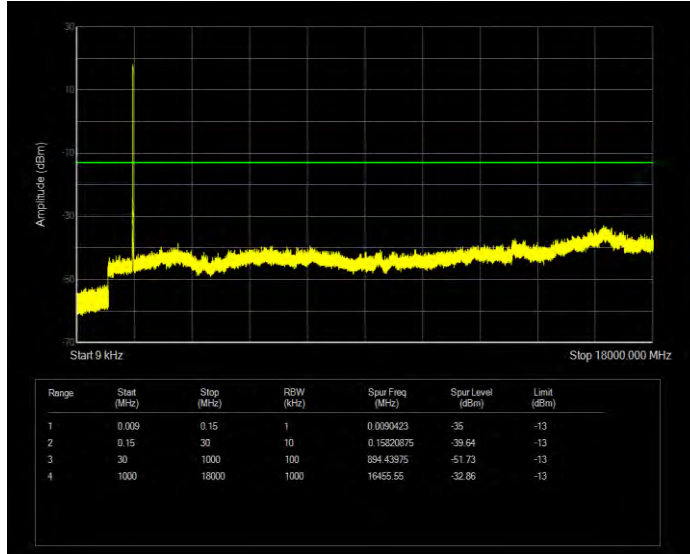

Band66 16QAM BW=10MHz Channel=132622 RB Size=50 Position=#0