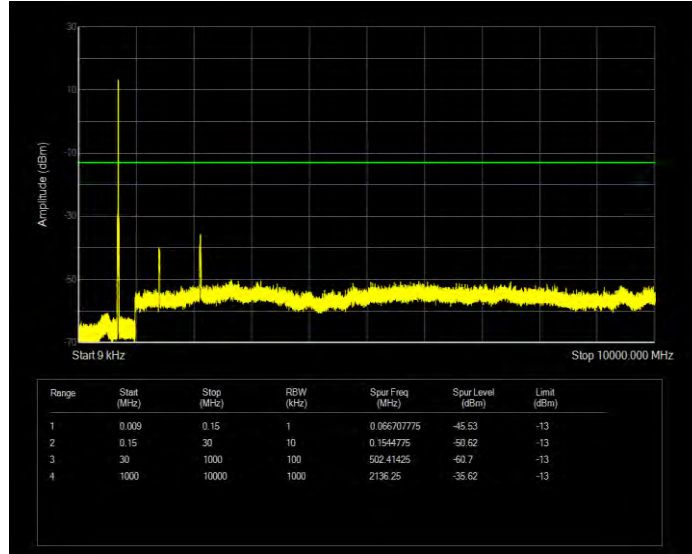

Band17 16QAM BW=10MHz Channel=23790 RB Size=50 Position=#0