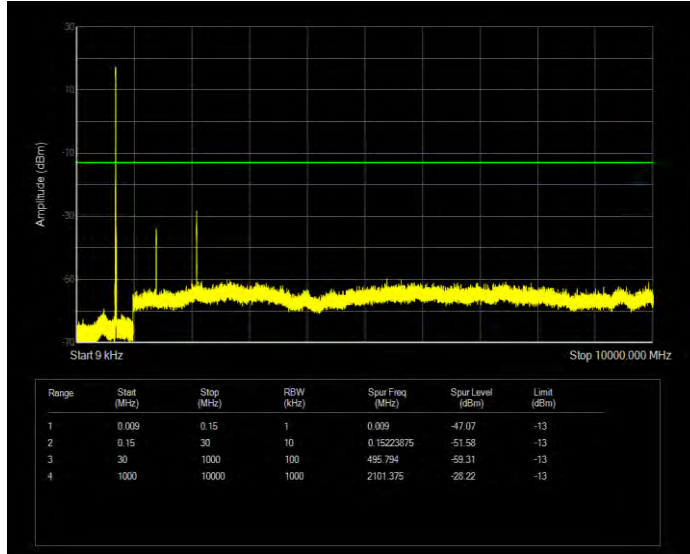

Band12 16QAM BW=3MHz Channel=23025 RB Size=15 Position=#0