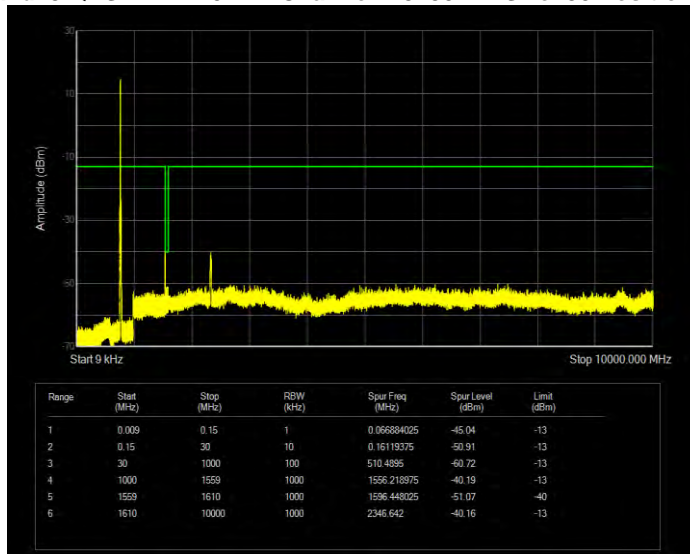

Band13 QPSK BW=10MHz Channel=23230 RB Size=50 Position=#0