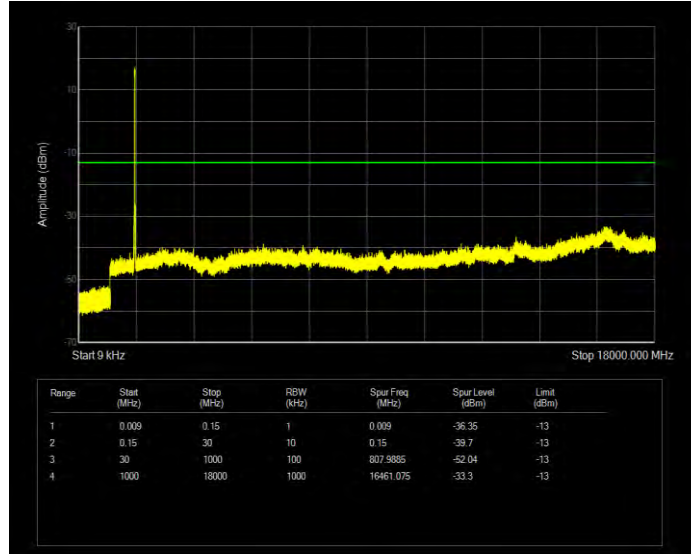

Band66 16QAM BW=15MHz Channel=132597 RB Size=75 Position=#0