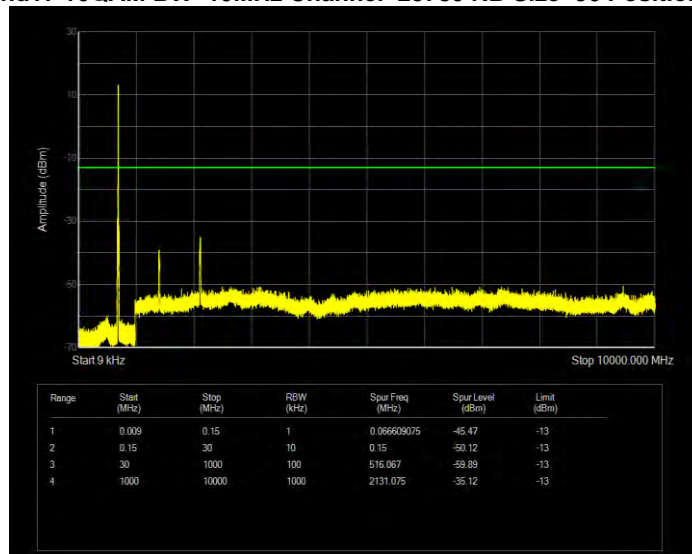

Band17 16QAM BW=10MHz Channel=23780 RB Size=50 Position=#0