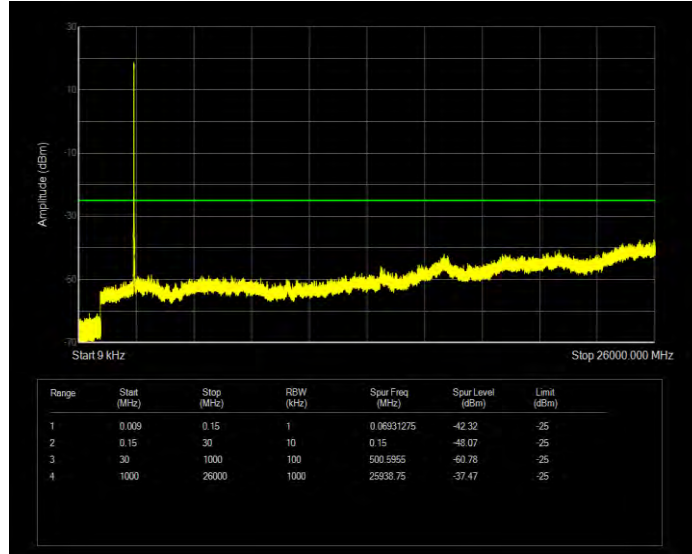

Band7 16QAM BW=20MHz Channel=21350 RB Size=100 Position=#0

Band7 16QAM BW=5MHz Channel=20775 RB Size=25 Position=#0

Band7 16QAM BW=5MHz Channel=21100 RB Size=25 Position=#0

Band7 16QAM BW=5MHz Channel=21425 RB Size=25 Position=#0

Band7 QPSK BW=10MHz Channel=20800 RB Size=50 Position=#0

Band7 QPSK BW=10MHz Channel=21100 RB Size=50 Position=#0

Band7 QPSK BW=10MHz Channel=21400 RB Size=50 Position=#0

Band7 QPSK BW=15MHz Channel=20825 RB Size=75 Position=#0