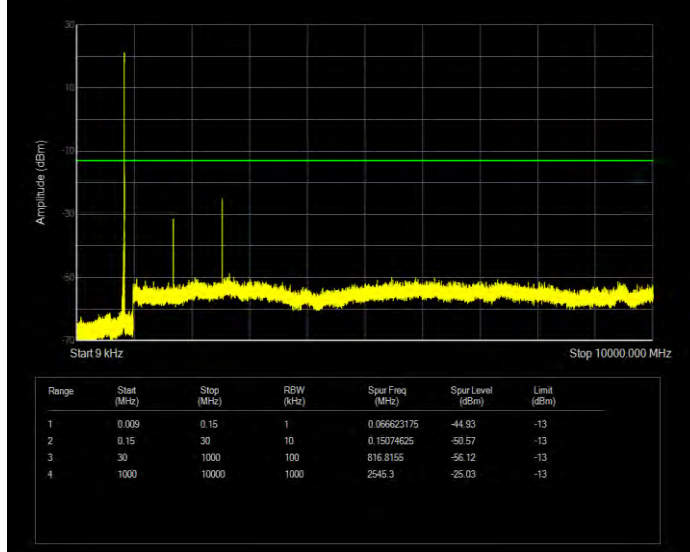

Band26(814-824) QPSK BW=5MHz Channel=26765 RB Size=25 Position=#0

Band26(824-849) 16QAM BW=1.4MHz Channel=26797 RB Size=6 Position=#0

Band26(824-849) 16QAM BW=1.4MHz Channel=26915 RB Size=6 Position=#0

Band26(824-849) 16QAM BW=1.4MHz Channel=27033 RB Size=6 Position=#0

Band26(824-849) 16QAM BW=10MHz Channel=26840 RB Size=50 Position=#0

Band26(824-849) 16QAM BW=10MHz Channel=26915 RB Size=50 Position=#0

Band26(824-849) 16QAM BW=10MHz Channel=26990 RB Size=50 Position=#0