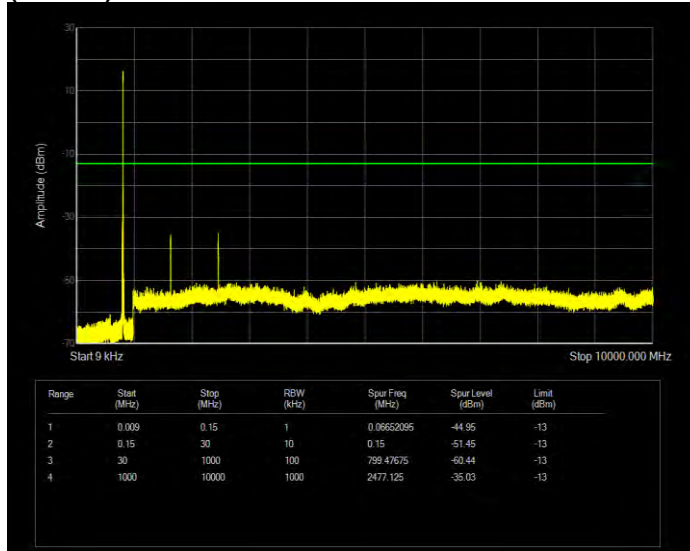

Band26(824-849) 16QAM BW=3MHz Channel=26915 RB Size=15 Position=#0

Band26(824-849) 16QAM BW=3MHz Channel=26805 RB Size=15 Position=#0