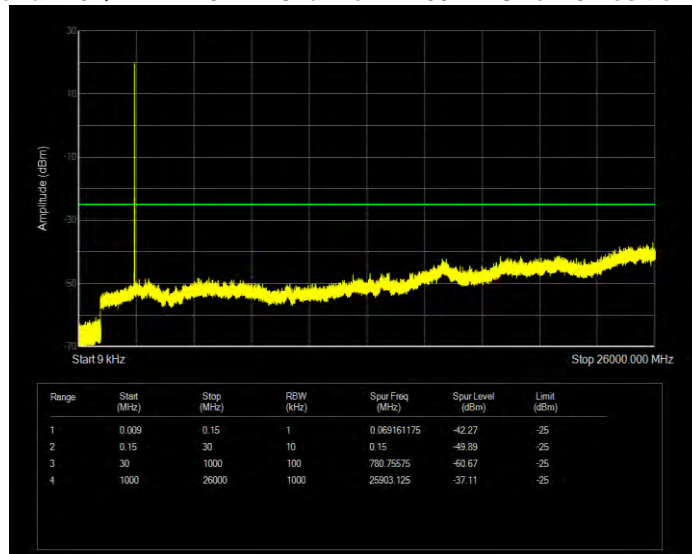

Band7 16QAM BW=5MHz Channel=21100 RB Size=25 Position=#0