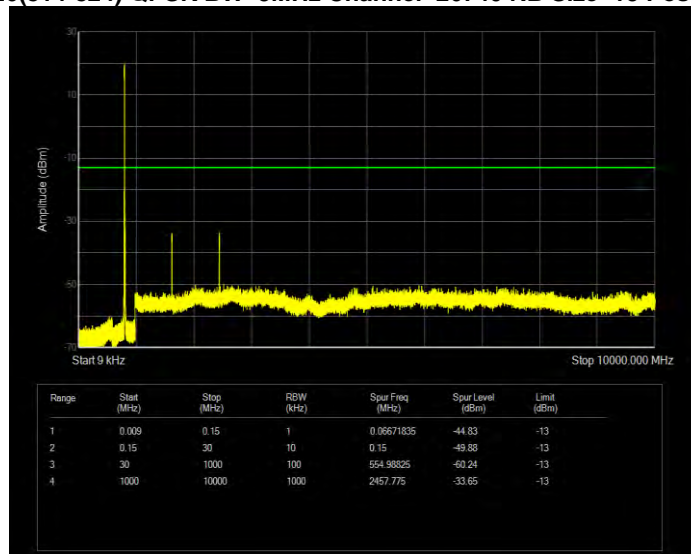

Band26(814-824) QPSK BW=1.4MHz Channel=26740 RB Size=6 Position=#0

Band26(814-824) QPSK BW=1.4MHz Channel=26783 RB Size=6 Position=#0

Band26(814-824) QPSK BW=10MHz Channel=26740 RB Size=50 Position=#0

Band26(814-824) QPSK BW=3MHz Channel=26705 RB Size=15 Position=#0

Band26(814-824) QPSK BW=3MHz Channel=26740 RB Size=15 Position=#0

Band26(814-824) QPSK BW=3MHz Channel=26775 RB Size=15 Position=#0

Band26(814-824) QPSK BW=5MHz Channel=26715 RB Size=25 Position=#0

Band26(814-824) QPSK BW=5MHz Channel=26740 RB Size=25 Position=#0