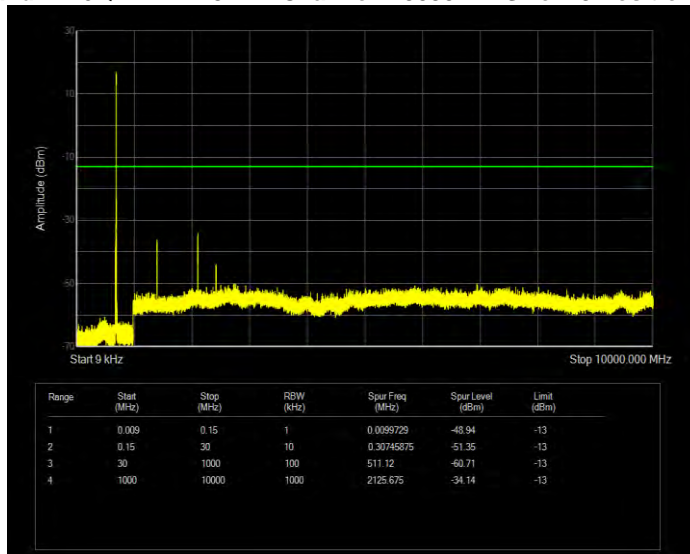

Band12 16QAM BW=10MHz Channel=23095 RB Size=50 Position=#0

Band12 16QAM BW=10MHz Channel=23130 RB Size=50 Position=#0

Band12 16QAM BW=3MHz Channel=23025 RB Size=15 Position=#0

Band12 16QAM BW=3MHz Channel=23095 RB Size=15 Position=#0