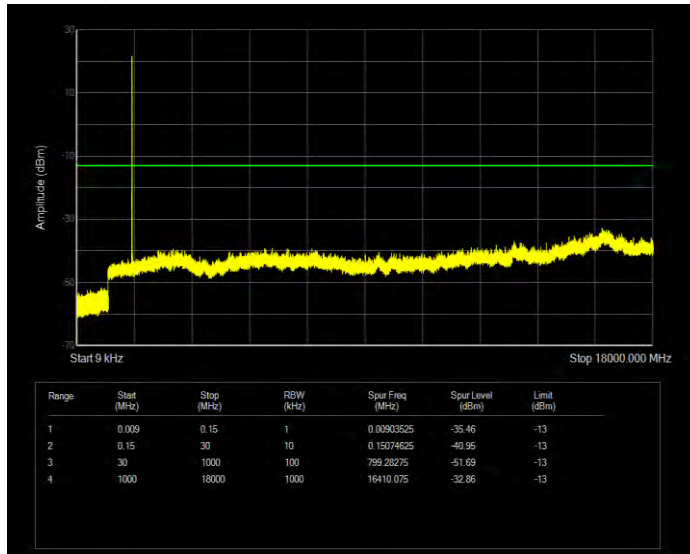

Band66 16QAM BW=3MHz Channel=132322 RB Size=15 Position=#0