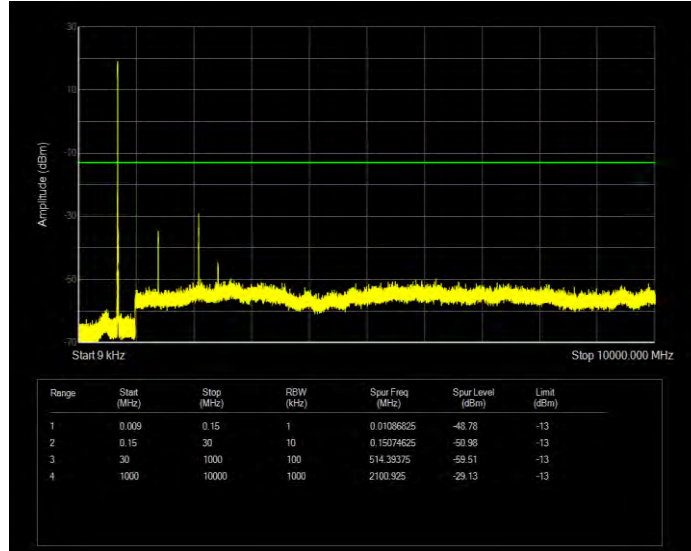

Band12 QPSK BW=3MHz Channel=23025 RB Size=15 Position=#0