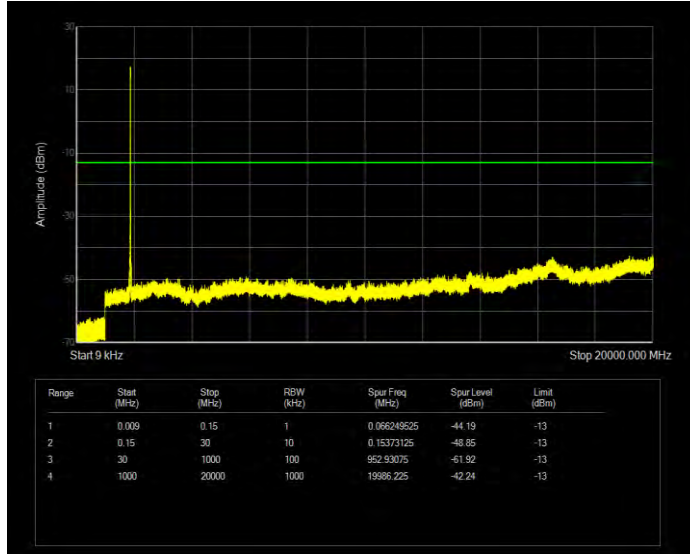

Band25 16QAM BW=10MHz Channel=26365 RB Size=50 Position=#0