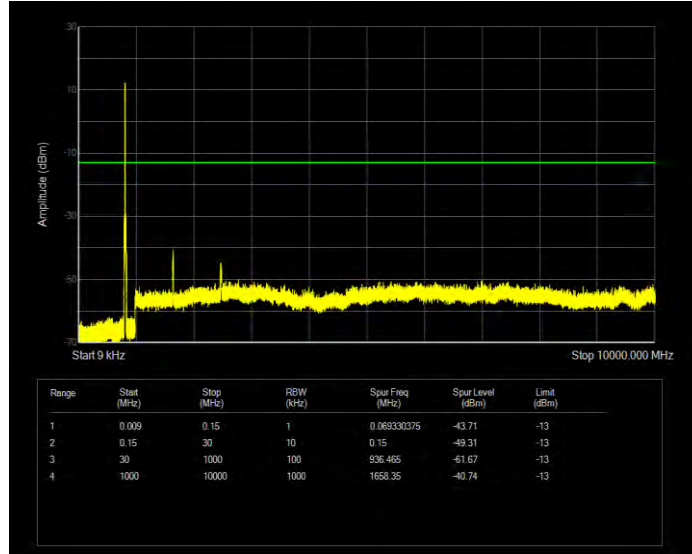

Band5 16QAM BW=1.4MHz Channel=20407 RB Size=6 Position=#0

Band5 16QAM BW=1.4MHz Channel=20525 RB Size=6 Position=#0

Band5 16QAM BW=1.4MHz Channel=20643 RB Size=6 Position=#0

Band5 16QAM BW=10MHz Channel=20450 RB Size=50 Position=#0

Band5 16QAM BW=10MHz Channel=20525 RB Size=50 Position=#0

Band5 16QAM BW=10MHz Channel=20600 RB Size=50 Position=#0

Band5 16QAM BW=3MHz Channel=20415 RB Size=15 Position=#0

Band5 16QAM BW=3MHz Channel=20525 RB Size=15 Position=#0