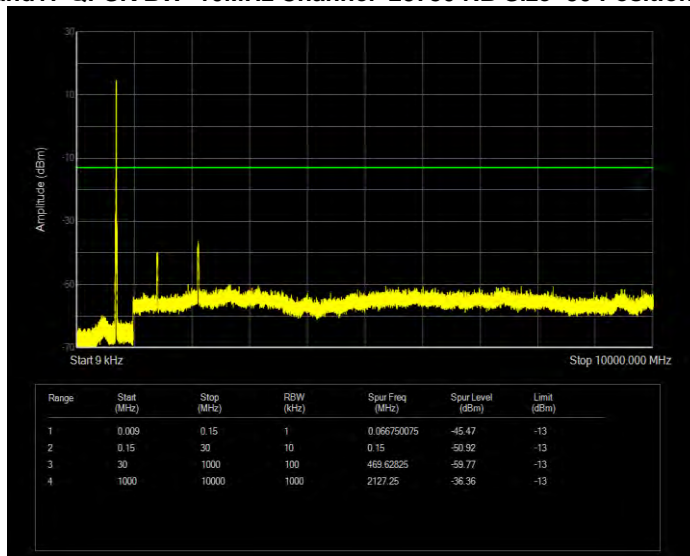

Band17 QPSK BW=10MHz Channel=23780 RB Size=50 Position=#0