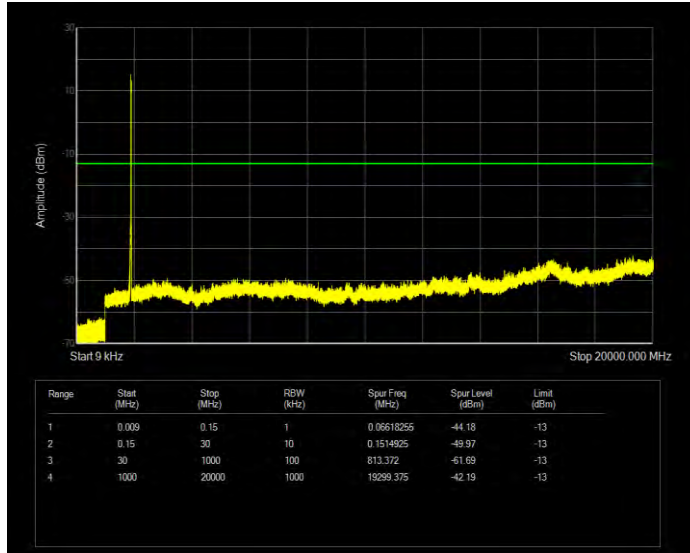

Band25 16QAM BW=15MHz Channel=26615 RB Size=75 Position=#0

Band25 16QAM BW=20MHz Channel=26140 RB Size=100 Position=#0

Band25 16QAM BW=20MHz Channel=26365 RB Size=100 Position=#0

Band25 16QAM BW=20MHz Channel=26590 RB Size=100 Position=#0