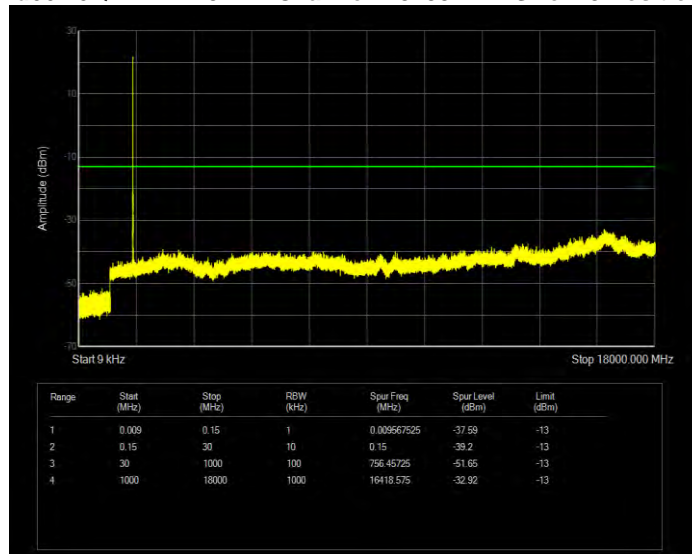

Band66 16QAM BW=5MHz Channel=131997 RB Size=25 Position=#0