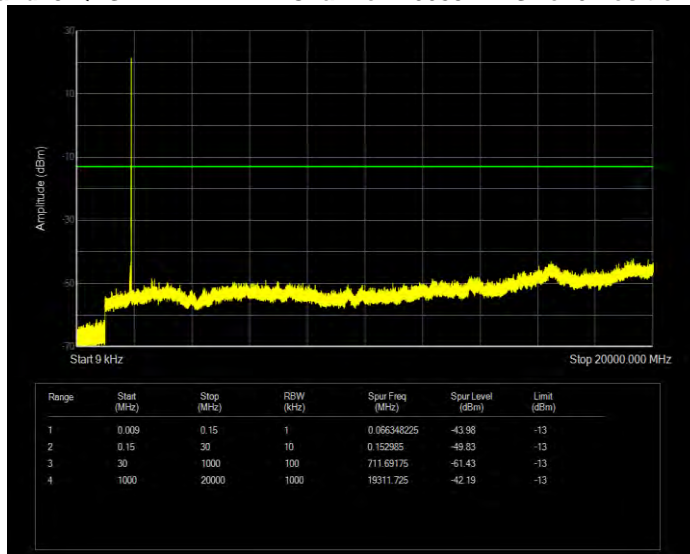

Band25 16QAM BW=5MHz Channel=26365 RB Size=25 Position=#0

Band25 16QAM BW=5MHz Channel=26665 RB Size=25 Position=#0

Band25 QPSK BW=1.4MHz Channel=26047 RB Size=6 Position=#0

Band25 QPSK BW=1.4MHz Channel=26365 RB Size=6 Position=#0

Band25 QPSK BW=1.4MHz Channel=26683 RB Size=6 Position=#0

Band25 QPSK BW=10MHz Channel=26090 RB Size=50 Position=#0

Band25 QPSK BW=10MHz Channel=26365 RB Size=50 Position=#0

Band25 QPSK BW=10MHz Channel=26640 RB Size=50 Position=#0