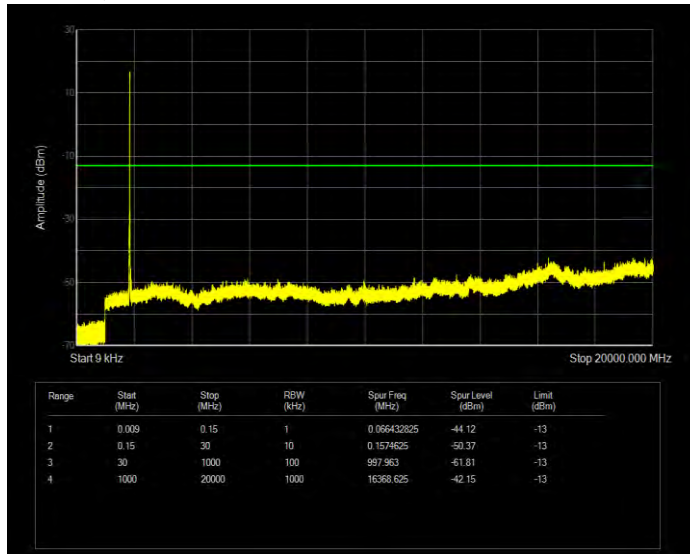

Band25 16QAM BW=1.4MHz Channel=26047 RB Size=6 Position=#0

Band25 16QAM BW=1.4MHz Channel=26365 RB Size=6 Position=#0

Band25 16QAM BW=1.4MHz Channel=26683 RB Size=6 Position=#0

Band25 16QAM BW=10MHz Channel=26090 RB Size=50 Position=#0