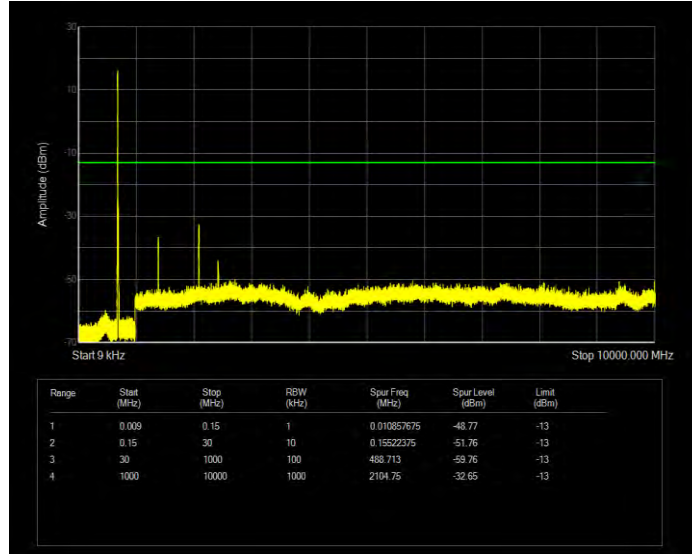

Band12 16QAM BW=5MHz Channel=23035 RB Size=25 Position=#0