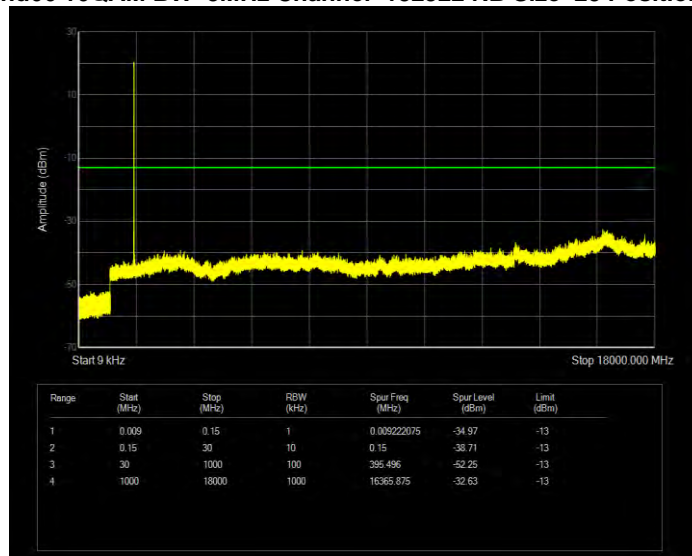

Band66 16QAM BW=5MHz Channel=132322 RB Size=25 Position=#0