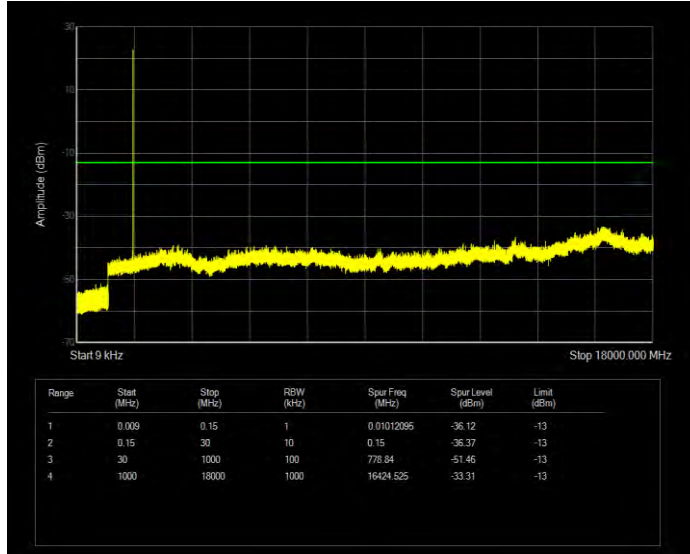

Band26(824-849) QPSK BW=3MHz Channel=26915 RB Size=15 Position=#0

Band26(824-849) QPSK BW=3MHz Channel=27025 RB Size=15 Position=#0

Band26(824-849) QPSK BW=5MHz Channel=26815 RB Size=25 Position=#0

Band26(824-849) QPSK BW=5MHz Channel=26915 RB Size=25 Position=#0

Band26(824-849) QPSK BW=5MHz Channel=27015 RB Size=25 Position=#0

Band66 16QAM BW=1.4MHz Channel=131979 RB Size=6 Position=#0

Band66 16QAM BW=1.4MHz Channel=132322 RB Size=6 Position=#0

Band66 16QAM BW=1.4MHz Channel=132665 RB Size=6 Position=#0