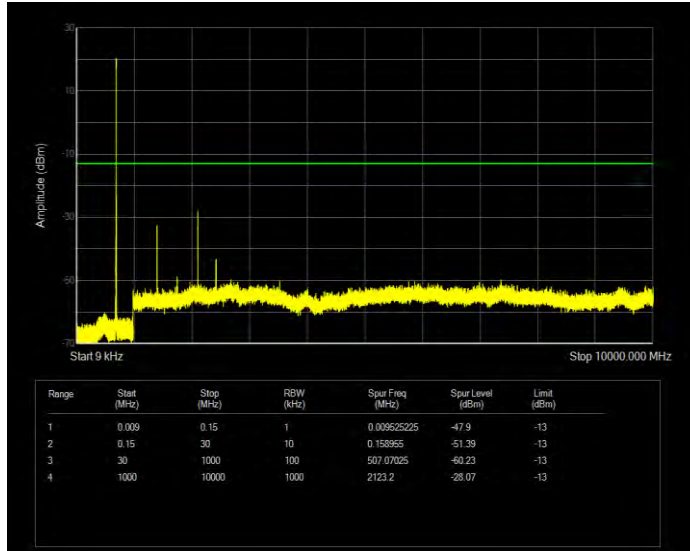

Band12 QPSK BW=1.4MHz Channel=23095 RB Size=6 Position=#0