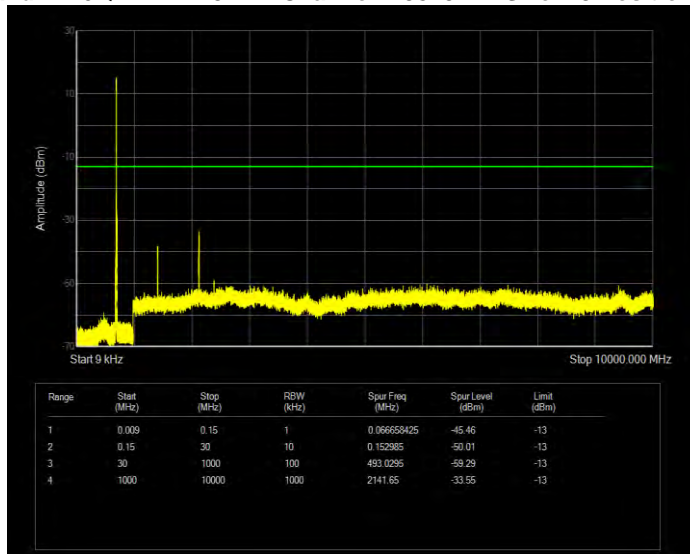

Band17 16QAM BW=5MHz Channel=23825 RB Size=25 Position=#0