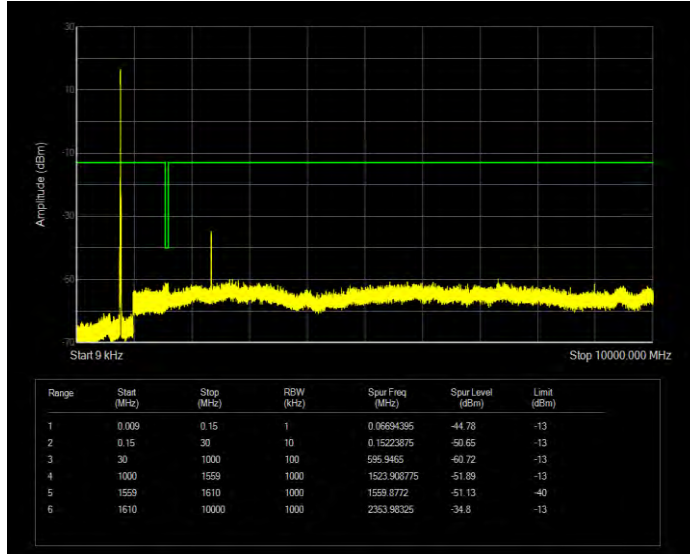

Band13 16QAM BW=10MHz Channel=23230 RB Size=50 Position=#0

Band13 16QAM BW=5MHz Channel=23205 RB Size=25 Position=#0

Band13 16QAM BW=5MHz Channel=23230 RB Size=25 Position=#0

Band13 16QAM BW=5MHz Channel=23255 RB Size=25 Position=#0