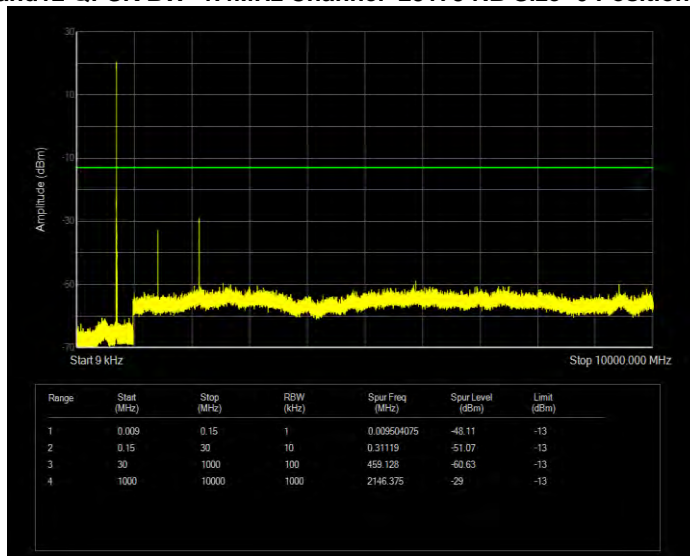

Band12 QPSK BW=1.4MHz Channel=23173 RB Size=6 Position=#0