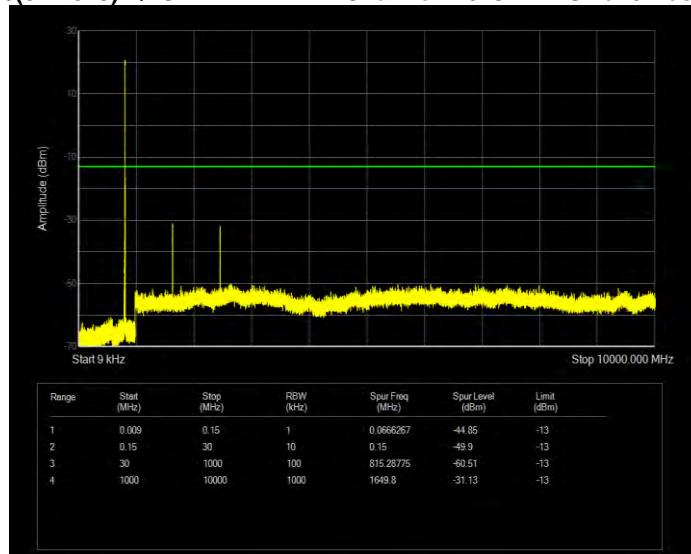

Band26(824-849) 16QAM BW=3MHz Channel=26805 RB Size=15 Position=#0

Band26(824-849) 16QAM BW=3MHz Channel=26915 RB Size=15 Position=#0

Band26(824-849) 16QAM BW=3MHz Channel=27025 RB Size=15 Position=#0

Band26(824-849) 16QAM BW=5MHz Channel=26815 RB Size=25 Position=#0

Band26(824-849) 16QAM BW=5MHz Channel=26915 RB Size=25 Position=#0

Band26(824-849) 16QAM BW=5MHz Channel=27015 RB Size=25 Position=#0

Band26(824-849) QPSK BW=1.4MHz Channel=26797 RB Size=6 Position=#0

Band26(824-849) QPSK BW=1.4MHz Channel=26915 RB Size=6 Position=#0