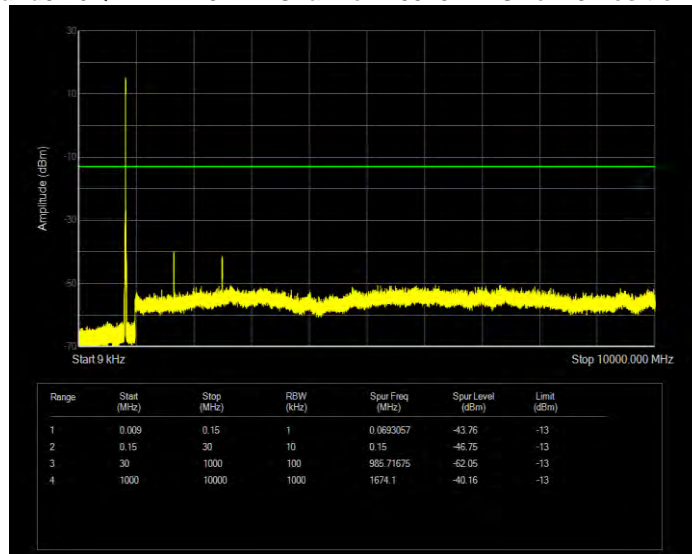

Band5 16QAM BW=1.4MHz Channel=20407 RB Size=6 Position=#0

Band5 16QAM BW=1.4MHz Channel=20525 RB Size=6 Position=#0

Band5 16QAM BW=1.4MHz Channel=20643 RB Size=6 Position=#0

Band5 16QAM BW=10MHz Channel=20450 RB Size=50 Position=#0

Band5 16QAM BW=10MHz Channel=20525 RB Size=50 Position=#0

Band5 16QAM BW=10MHz Channel=20600 RB Size=50 Position=#0

Band5 16QAM BW=3MHz Channel=20415 RB Size=15 Position=#0

Band5 16QAM BW=3MHz Channel=20525 RB Size=15 Position=#0

Band5 16QAM BW=3MHz Channel=20635 RB Size=15 Position=#0

Band5 16QAM BW=5MHz Channel=20425 RB Size=25 Position=#0

Band5 16QAM BW=5MHz Channel=20525 RB Size=25 Position=#0

Band5 16QAM BW=5MHz Channel=20625 RB Size=25 Position=#0