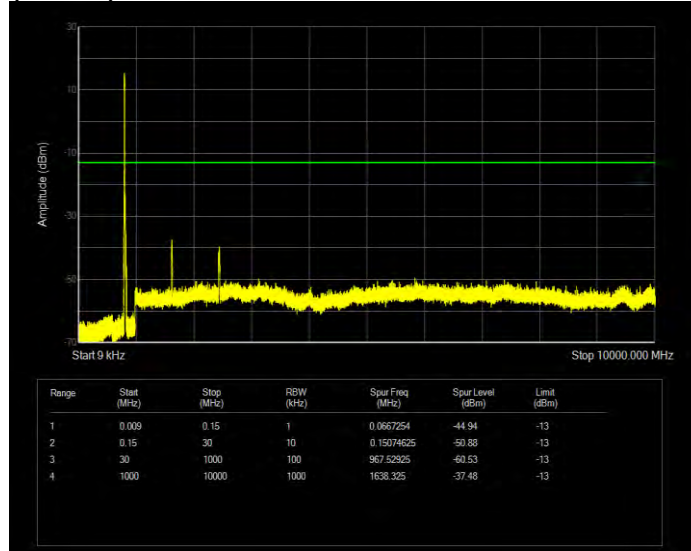

Band26(814-824) 16QAM BW=5MHz Channel=26715 RB Size=25 Position=#0

Band26(814-824) 16QAM BW=5MHz Channel=26740 RB Size=25 Position=#0

Band26(814-824) 16QAM BW=5MHz Channel=26765 RB Size=25 Position=#0

Band26(814-824) QPSK BW=1.4MHz Channel=26697 RB Size=6 Position=#0

Band26(814-824) QPSK BW=1.4MHz Channel=26740 RB Size=6 Position=#0

Band26(814-824) QPSK BW=1.4MHz Channel=26783 RB Size=6 Position=#0

Band26(814-824) QPSK BW=10MHz Channel=26740 RB Size=50 Position=#0

Band26(814-824) QPSK BW=3MHz Channel=26705 RB Size=15 Position=#0