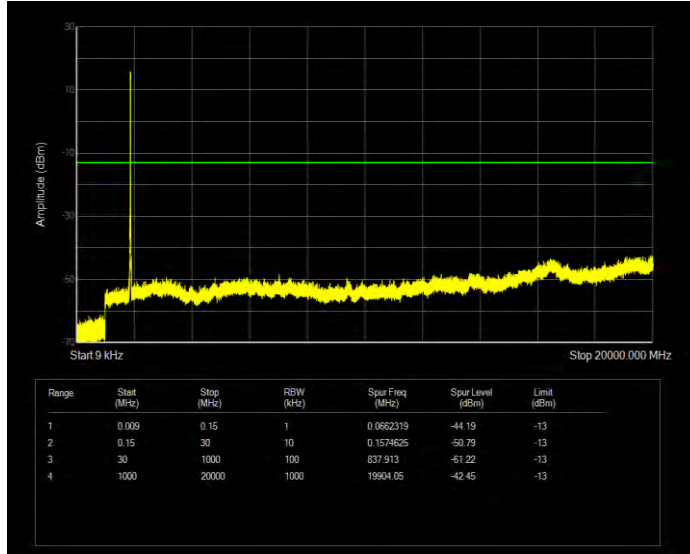

Band25 QPSK BW=15MHz Channel=26365 RB Size=75 Position=#0