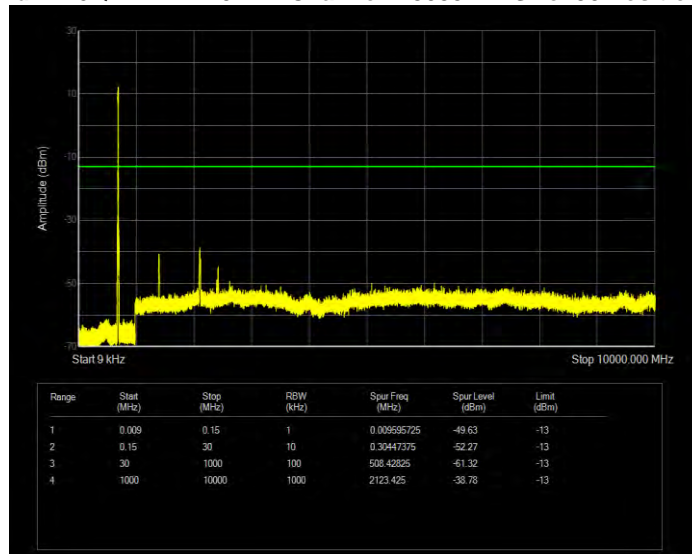

Band12 16QAM BW=10MHz Channel=23095 RB Size=50 Position=#0