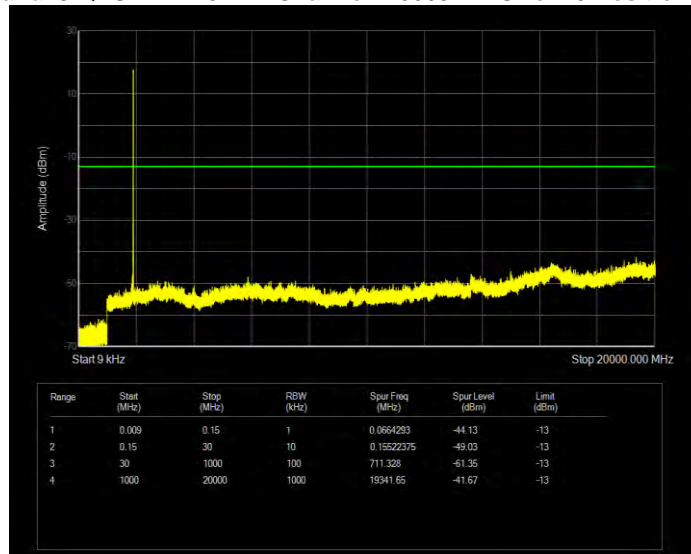

Band25 QPSK BW=3MHz Channel=26675 RB Size=15 Position=#0

Band25 QPSK BW=5MHz Channel=26065 RB Size=25 Position=#0

Band25 QPSK BW=5MHz Channel=26365 RB Size=25 Position=#0

Band25 QPSK BW=5MHz Channel=26665 RB Size=25 Position=#0