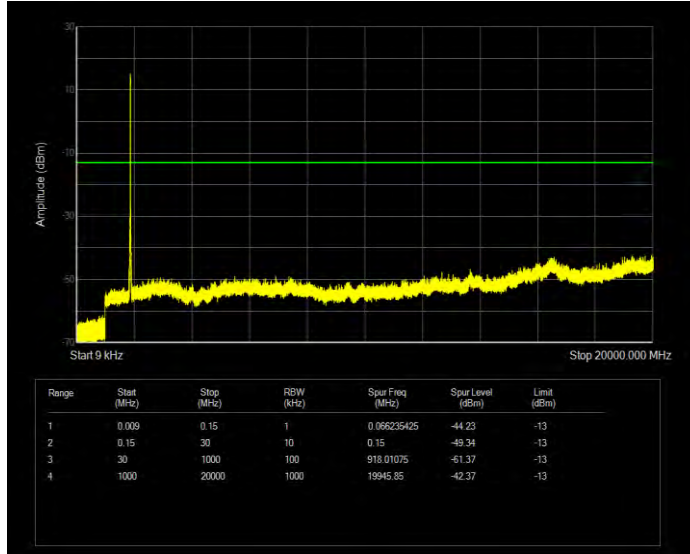

Band25 16QAM BW=10MHz Channel=26365 RB Size=50 Position=#0

Band25 16QAM BW=10MHz Channel=26640 RB Size=50 Position=#0

Band25 16QAM BW=15MHz Channel=26115 RB Size=75 Position=#0

Band25 16QAM BW=15MHz Channel=26365 RB Size=75 Position=#0