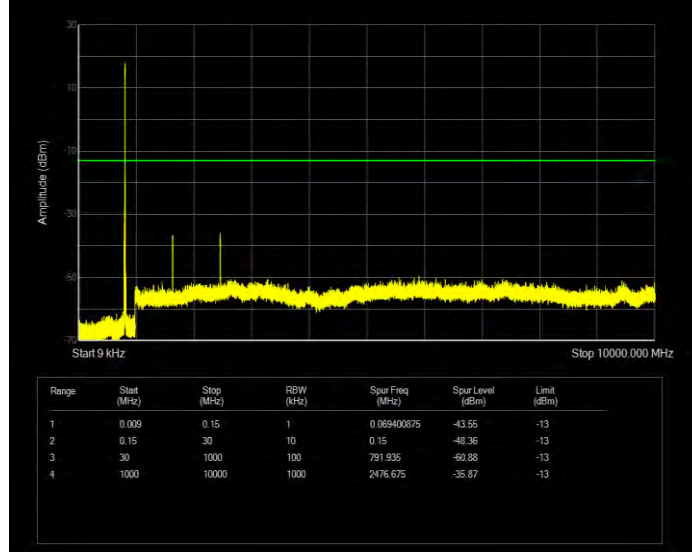

Band4 QPSK BW=3MHz Channel=20385 RB Size=15 Position=#0

Band4 QPSK BW=5MHz Channel=19975 RB Size=25 Position=#0

Band4 QPSK BW=5MHz Channel=20175 RB Size=25 Position=#0

Band4 QPSK BW=5MHz Channel=20375 RB Size=25 Position=#0

Band5 16QAM BW=1.4MHz Channel=20407 RB Size=6 Position=#0

Band5 16QAM BW=1.4MHz Channel=20525 RB Size=6 Position=#0

Band5 16QAM BW=1.4MHz Channel=20643 RB Size=6 Position=#0

Band5 16QAM BW=10MHz Channel=20450 RB Size=50 Position=#0

Band5 16QAM BW=10MHz Channel=20525 RB Size=50 Position=#0

Band5 16QAM BW=10MHz Channel=20600 RB Size=50 Position=#0

Band5 16QAM BW=3MHz Channel=20415 RB Size=15 Position=#0

Band5 16QAM BW=3MHz Channel=20525 RB Size=15 Position=#0