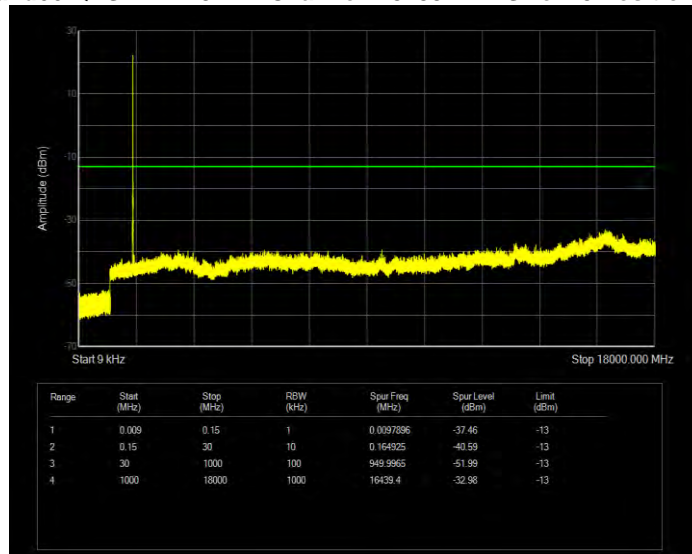

Band66 QPSK BW=5MHz Channel=131997 RB Size=25 Position=#0