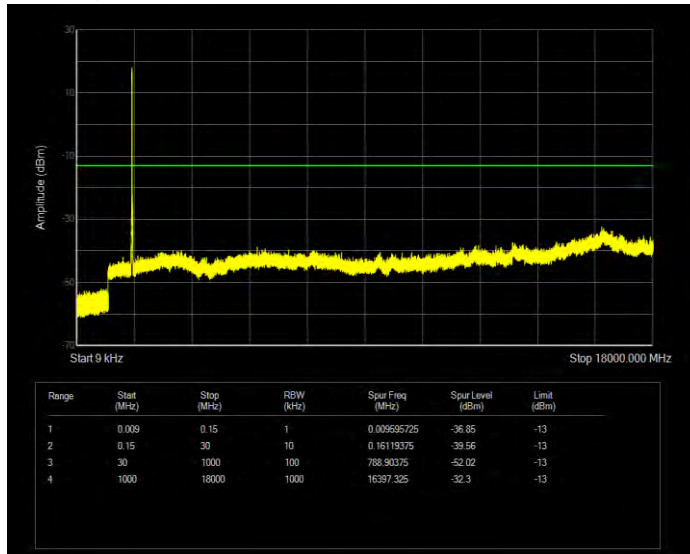

Band66 16QAM BW=15MHz Channel=132322 RB Size=75 Position=#0