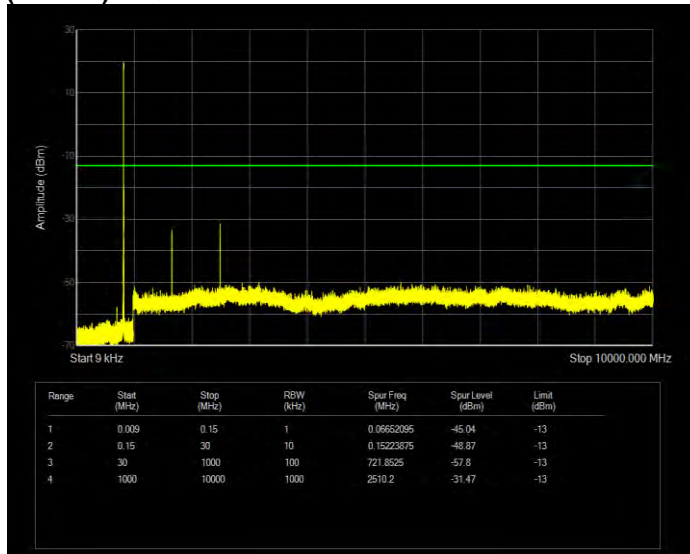

Band26(814-824) QPSK BW=3MHz Channel=26740 RB Size=15 Position=#0

Band26(814-824) QPSK BW=3MHz Channel=26775 RB Size=15 Position=#0

Band26(814-824) QPSK BW=5MHz Channel=26715 RB Size=25 Position=#0

Band26(814-824) QPSK BW=5MHz Channel=26740 RB Size=25 Position=#0

Band26(814-824) QPSK BW=5MHz Channel=26765 RB Size=25 Position=#0

Band26(824-849) 16QAM BW=1.4MHz Channel=26797 RB Size=6 Position=#0

Band26(824-849) 16QAM BW=1.4MHz Channel=26915 RB Size=6 Position=#0

Band26(824-849) 16QAM BW=1.4MHz Channel=27033 RB Size=6 Position=#0