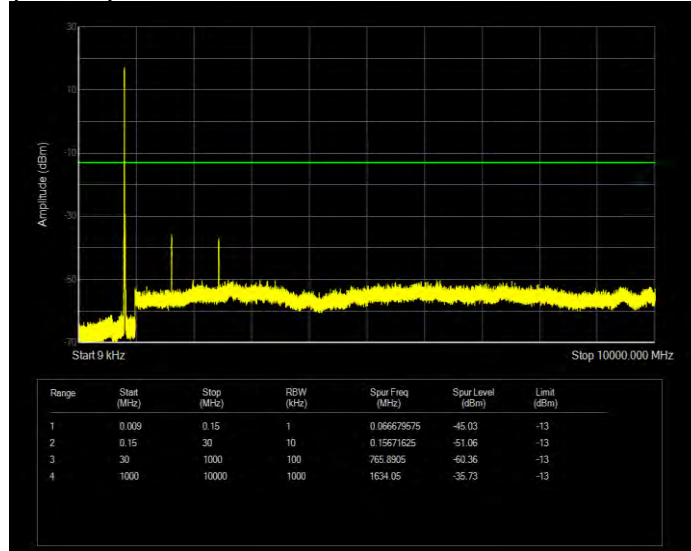

Band26(814-824) 16QAM BW=10MHz Channel=26740 RB Size=50 Position=#0

Band26(814-824) 16QAM BW=3MHz Channel=26705 RB Size=15 Position=#0

Band26(814-824) 16QAM BW=3MHz Channel=26740 RB Size=15 Position=#0

Band26(814-824) 16QAM BW=3MHz Channel=26775 RB Size=15 Position=#0

Band26(814-824) 16QAM BW=5MHz Channel=26715 RB Size=25 Position=#0

Band26(814-824) 16QAM BW=5MHz Channel=26740 RB Size=25 Position=#0

Band26(814-824) 16QAM BW=5MHz Channel=26765 RB Size=25 Position=#0

Band26(814-824) QPSK BW=1.4MHz Channel=26697 RB Size=6 Position=#0