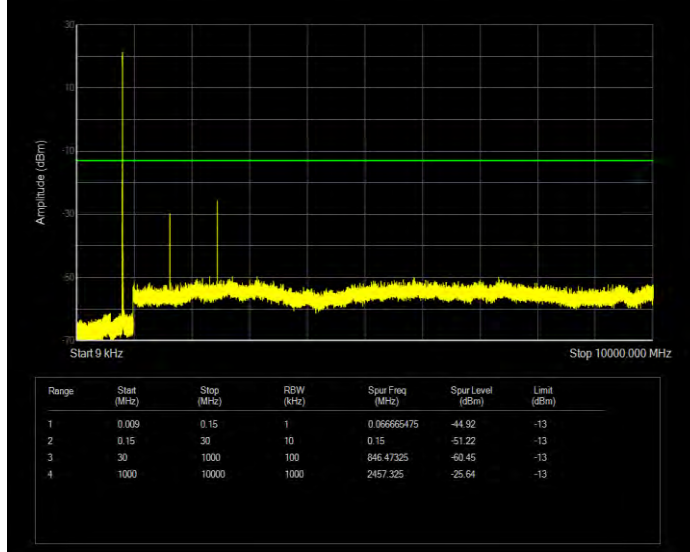

Band25 QPSK BW=3MHz Channel=26675 RB Size=15 Position=#0

Band25 QPSK BW=5MHz Channel=26065 RB Size=25 Position=#0

Band25 QPSK BW=5MHz Channel=26365 RB Size=25 Position=#0

Band25 QPSK BW=5MHz Channel=26665 RB Size=25 Position=#0

Band26(814-824) 16QAM BW=1.4MHz Channel=26697 RB Size=6 Position=#0

Band26(814-824) 16QAM BW=1.4MHz Channel=26740 RB Size=6 Position=#0

Band26(814-824) 16QAM BW=1.4MHz Channel=26783 RB Size=6 Position=#0