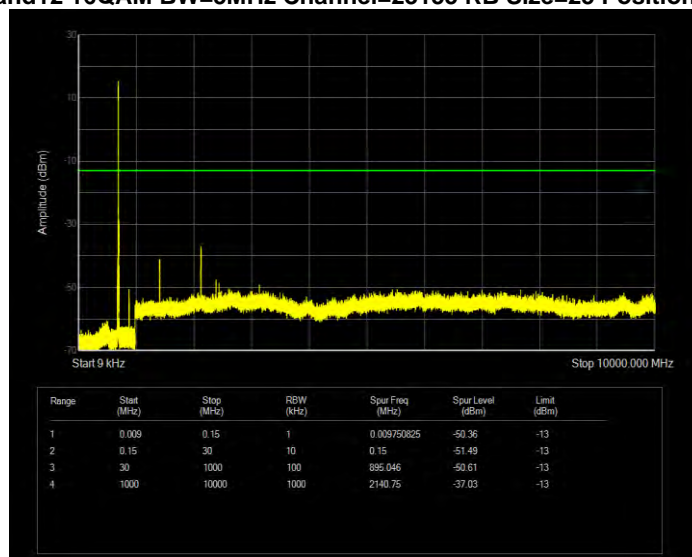

Band12 16QAM BW=3MHz Channel=23165 RB Size=15 Position=#0

Band12 16QAM BW=5MHz Channel=23035 RB Size=25 Position=#0

Band12 16QAM BW=5MHz Channel=23095 RB Size=25 Position=#0

Band12 16QAM BW=5MHz Channel=23155 RB Size=25 Position=#0