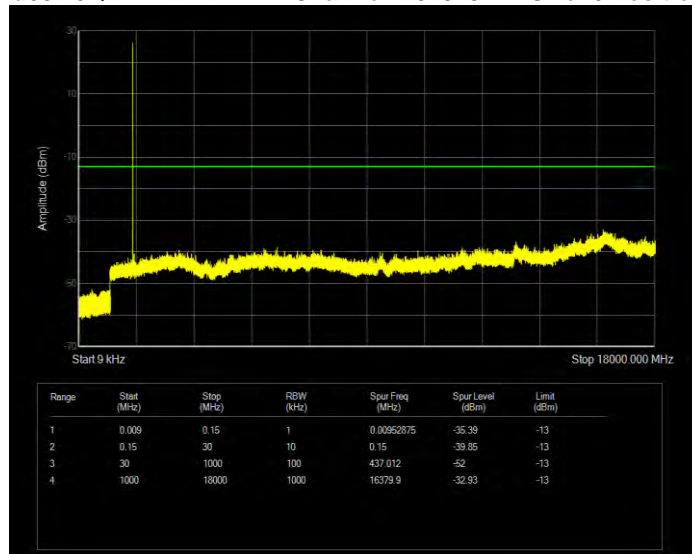

Band66 16QAM BW=1.4MHz Channel=131979 RB Size=6 Position=#0