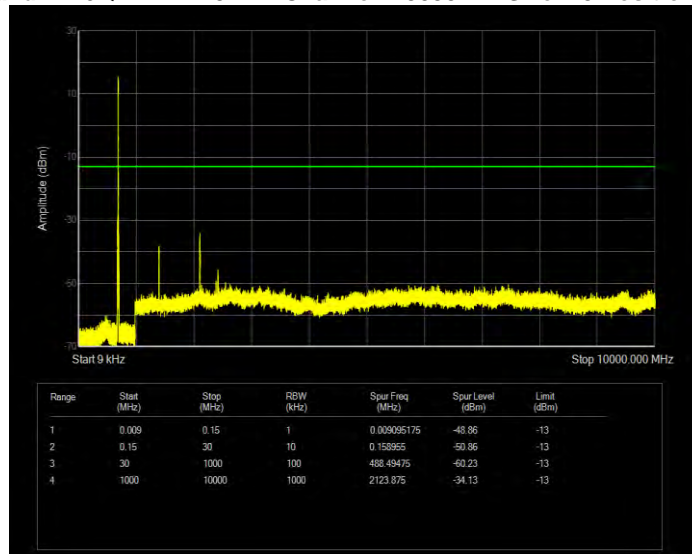

Band12 16QAM BW=5MHz Channel=23095 RB Size=25 Position=#0