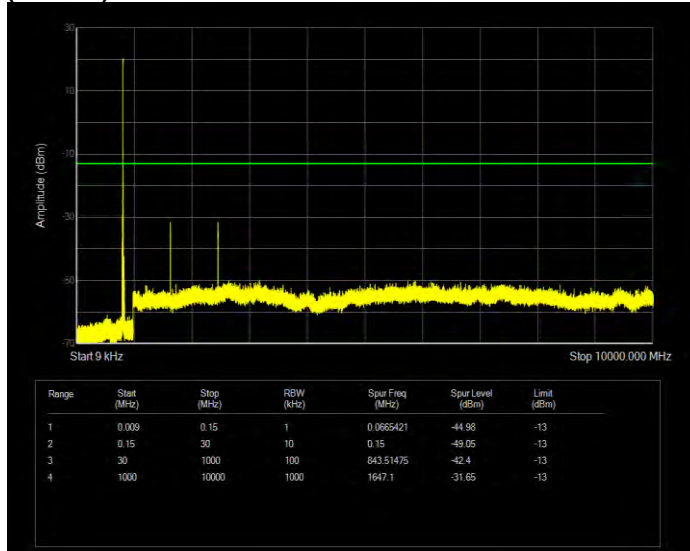

Band26(814-824) 16QAM BW=10MHz Channel=26740 RB Size=50 Position=#0

Band26(814-824) 16QAM BW=1.4MHz Channel=26783 RB Size=6 Position=#0