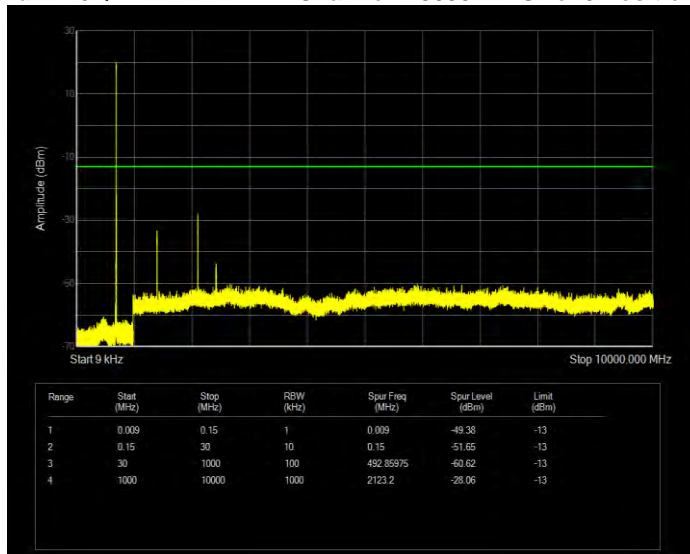

Band12 16QAM BW=1.4MHz Channel=23095 RB Size=6 Position=#0