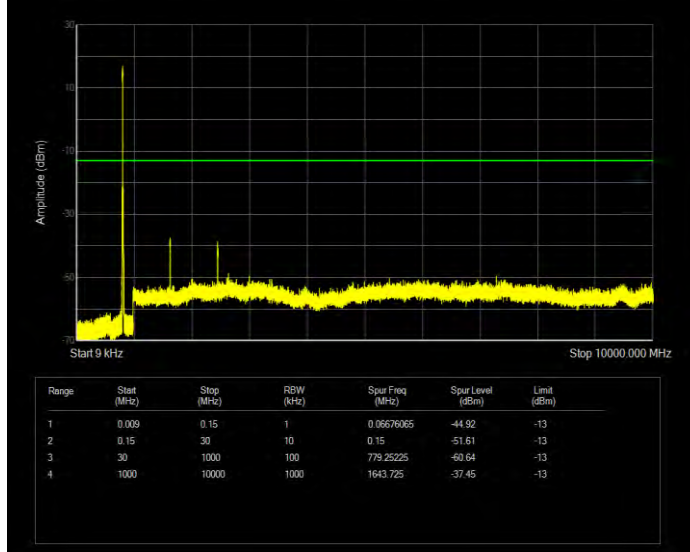

Band26(814-824) QPSK BW=1.4MHz Channel=26740 RB Size=6 Position=#0

Band26(814-824) QPSK BW=1.4MHz Channel=26783 RB Size=6 Position=#0

Band26(814-824) QPSK BW=10MHz Channel=26740 RB Size=50 Position=#0

Band26(814-824) QPSK BW=3MHz Channel=26705 RB Size=15 Position=#0

Band26(814-824) QPSK BW=3MHz Channel=26740 RB Size=15 Position=#0

Band26(814-824) QPSK BW=3MHz Channel=26775 RB Size=15 Position=#0

Band26(814-824) QPSK BW=5MHz Channel=26715 RB Size=25 Position=#0

Band26(814-824) QPSK BW=5MHz Channel=26740 RB Size=25 Position=#0

Band26(814-824) QPSK BW=5MHz Channel=26765 RB Size=25 Position=#0

Band26(824-849) 16QAM BW=1.4MHz Channel=26797 RB Size=6 Position=#0

Band26(824-849) 16QAM BW=1.4MHz Channel=26915 RB Size=6 Position=#0

Band26(824-849) 16QAM BW=1.4MHz Channel=27033 RB Size=6 Position=#0