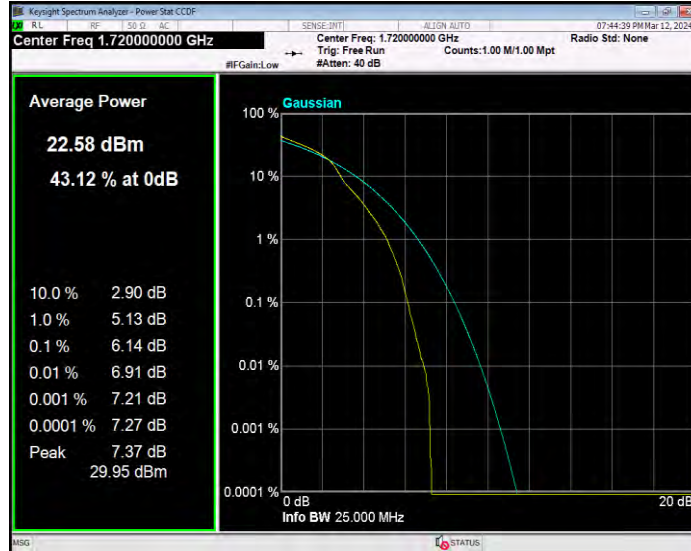

Band4 16QAM BW=20MHz Channel=20050 RB Size=1 Position=#0