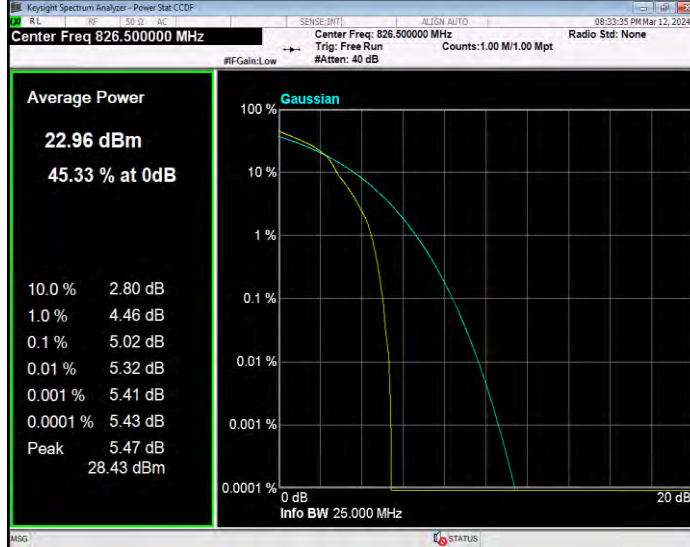

Band5 16QAM BW=5MHz Channel=20425 RB Size=1 Position=#0