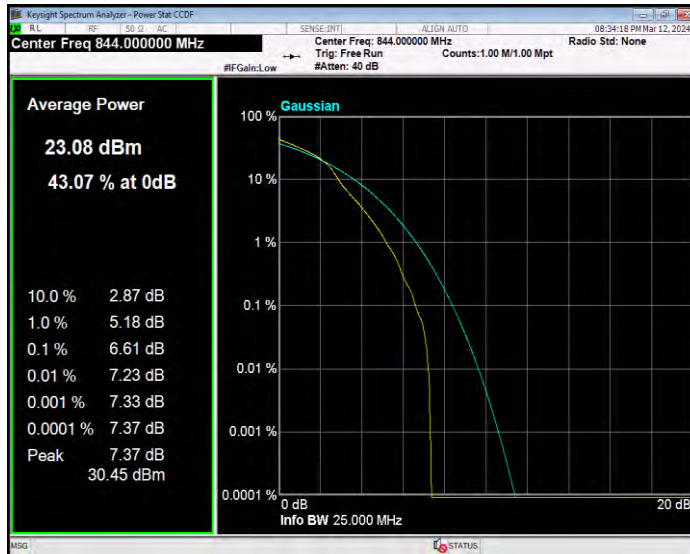

Band5 16QAM BW=10MHz Channel=20600 RB Size=1 Position=#0