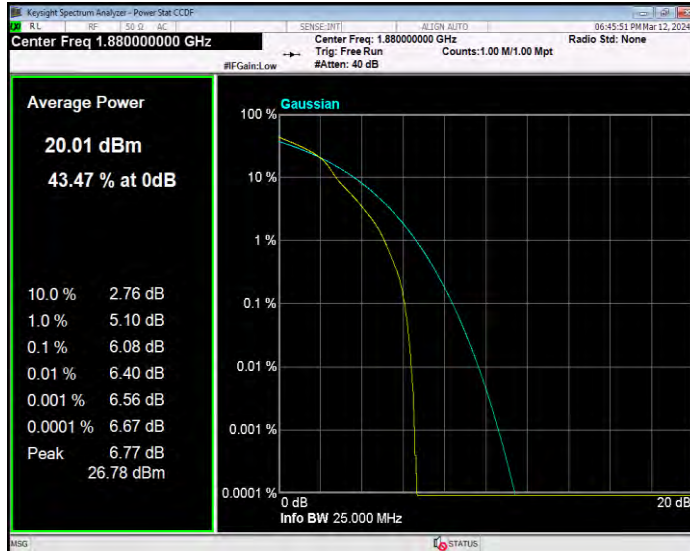

Band2 16QAM BW=5MHz Channel=18900 RB Size=1 Position=#0