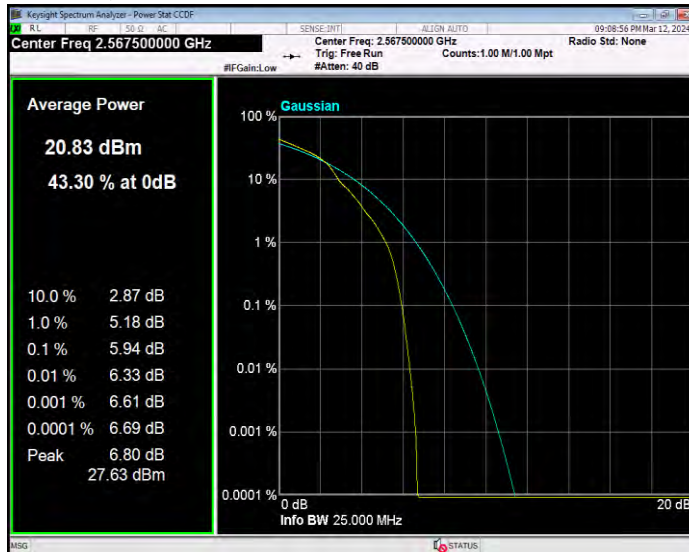

Band7 16QAM BW=20MHz Channel=21350 RB Size=1 Position=#0

Band7 16QAM BW=5MHz Channel=20775 RB Size=1 Position=#0

Band7 16QAM BW=5MHz Channel=21100 RB Size=1 Position=#0

Band7 16QAM BW=5MHz Channel=21425 RB Size=1 Position=#0