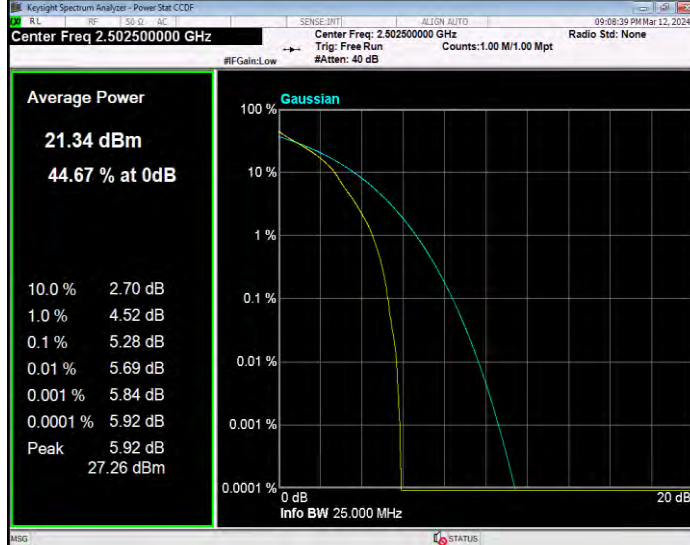

Band7 QPSK BW=5MHz Channel=20775 RB Size=1 Position=#0