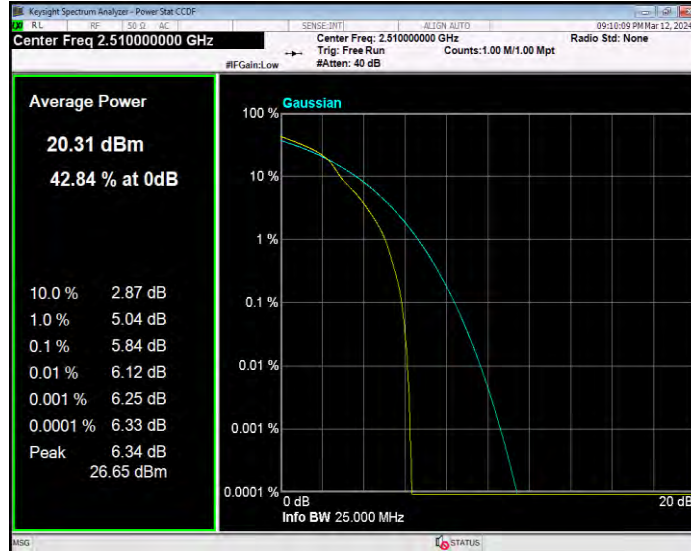

Band7 16QAM BW=20MHz Channel=20850 RB Size=1 Position=#0