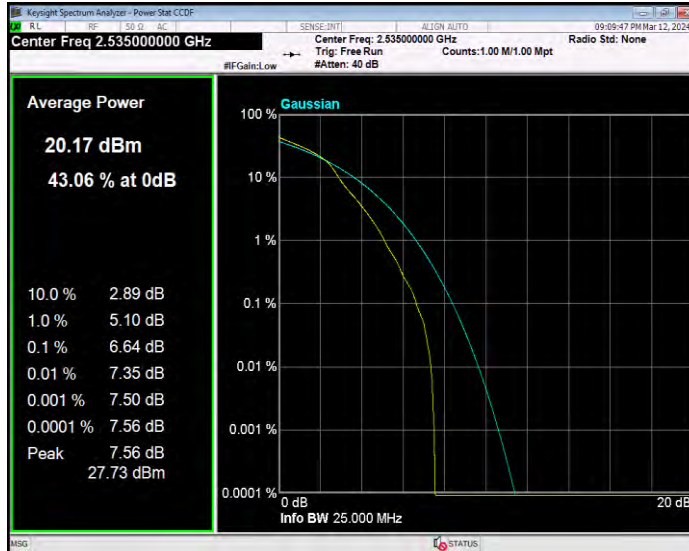

Band7 16QAM BW=15MHz Channel=21100 RB Size=1 Position=#0