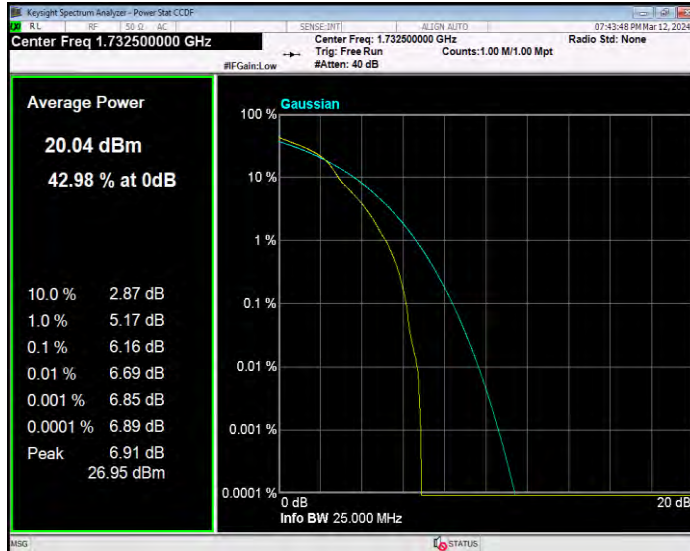

Band4 16QAM BW=10MHz Channel=20175 RB Size=1 Position=#0