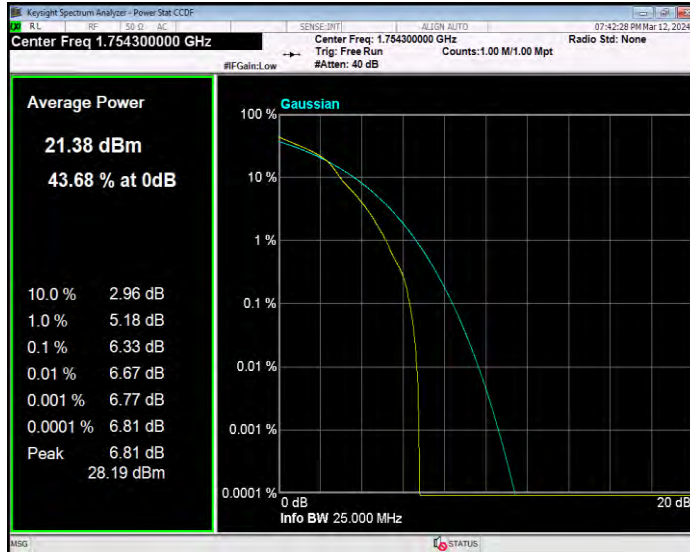

Band4 16QAM BW=1.4MHz Channel=20393 RB Size=1 Position=#0