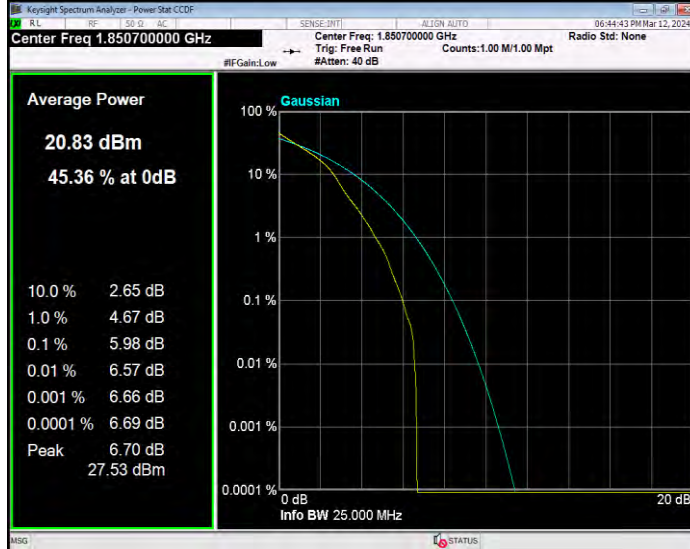

Band2 QPSK BW=1.4MHz Channel=18607 RB Size=1 Position=#0