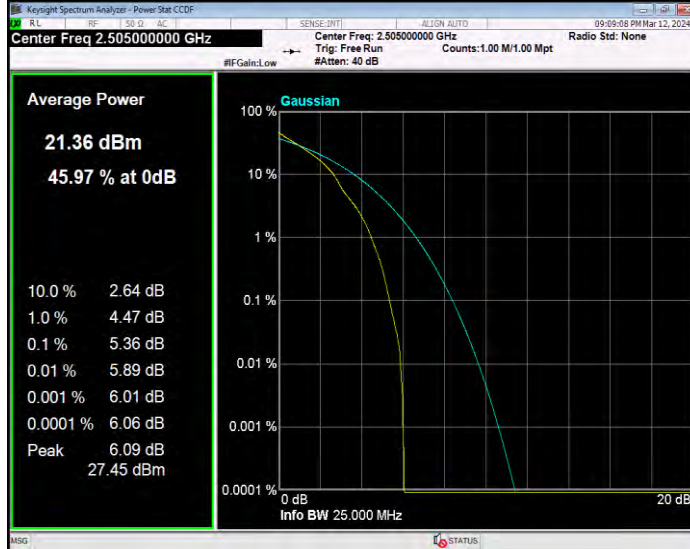

Band7 QPSK BW=10MHz Channel=20800 RB Size=1 Position=#0