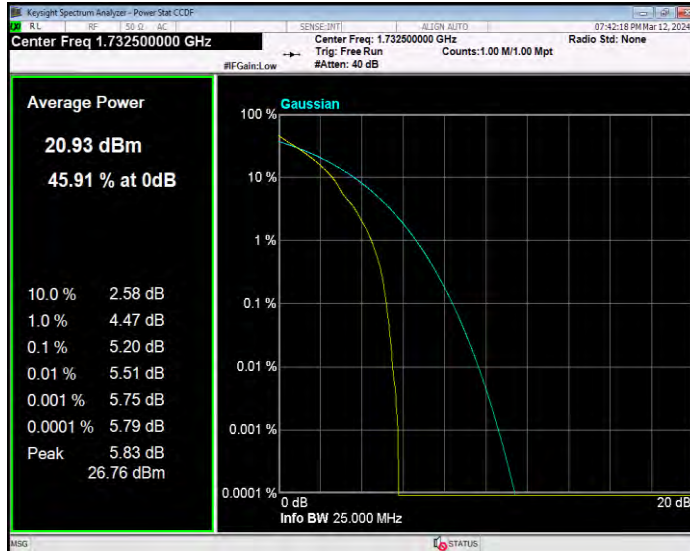

Band4 16QAM BW=5MHz Channel=20175 RB Size=1 Position=#0

Band4 16QAM BW=5MHz Channel=20375 RB Size=1 Position=#0

Band4 QPSK BW=1.4MHz Channel=19957 RB Size=1 Position=#0

Band4 QPSK BW=1.4MHz Channel=20175 RB Size=1 Position=#0