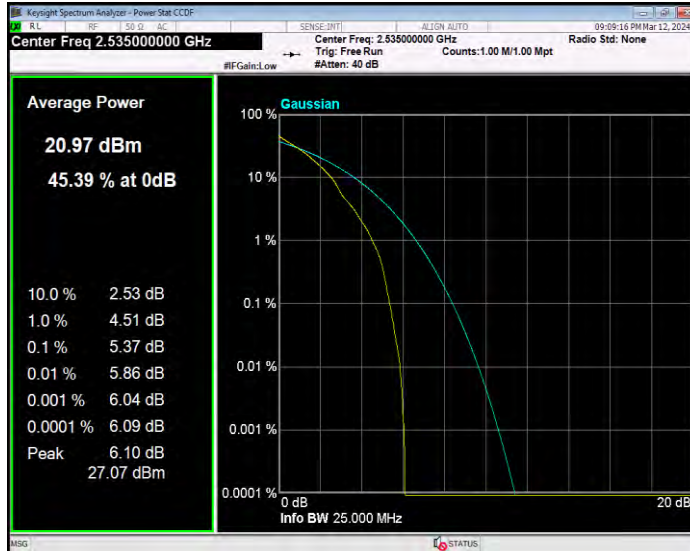

Band7 QPSK BW=10MHz Channel=21100 RB Size=1 Position=#0