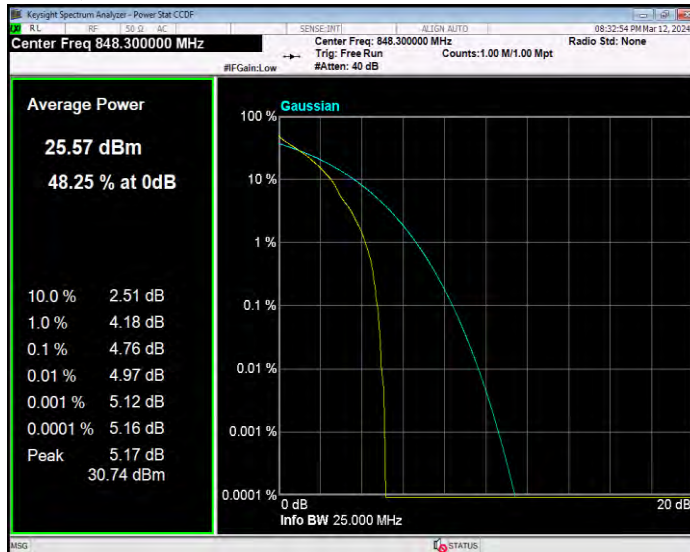

Band5 QPSK BW=1.4MHz Channel=20643 RB Size=1 Position=#0