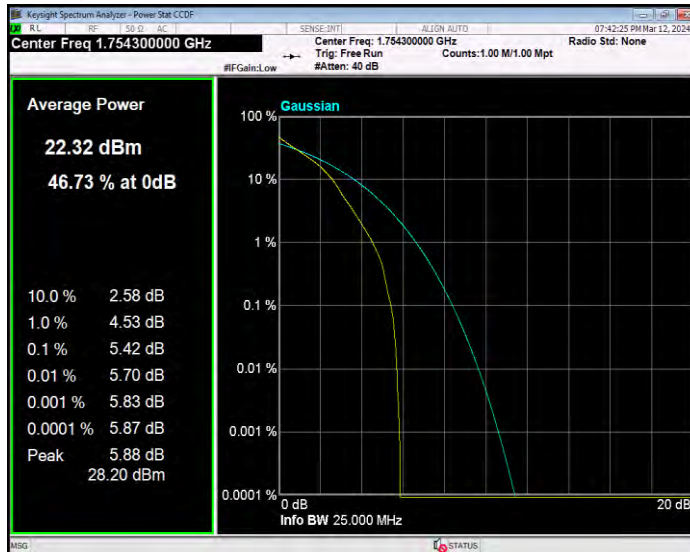

Band4 QPSK BW=1.4MHz Channel=20393 RB Size=1 Position=#0