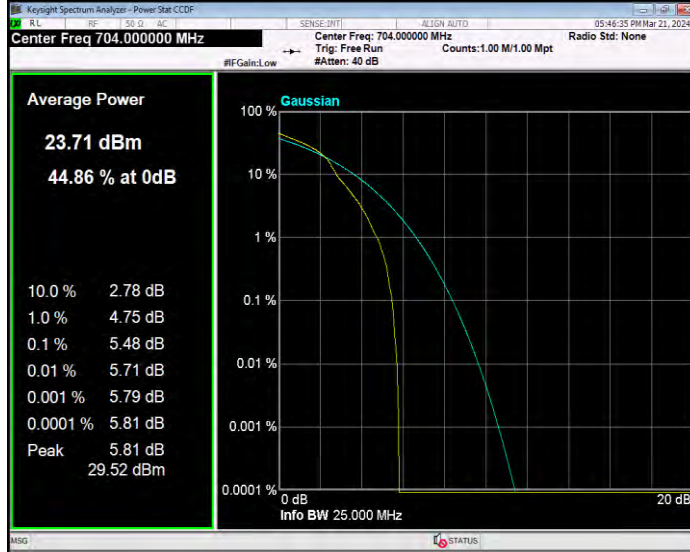

Band12 16QAM BW=1.4MHz Channel=23017 RB Size=1 Position=#0

Band12 16QAM BW=1.4MHz Channel=23095 RB Size=1 Position=#0

Band12 16QAM BW=1.4MHz Channel=23173 RB Size=1 Position=#0

Band12 16QAM BW=10MHz Channel=23060 RB Size=1 Position=#0