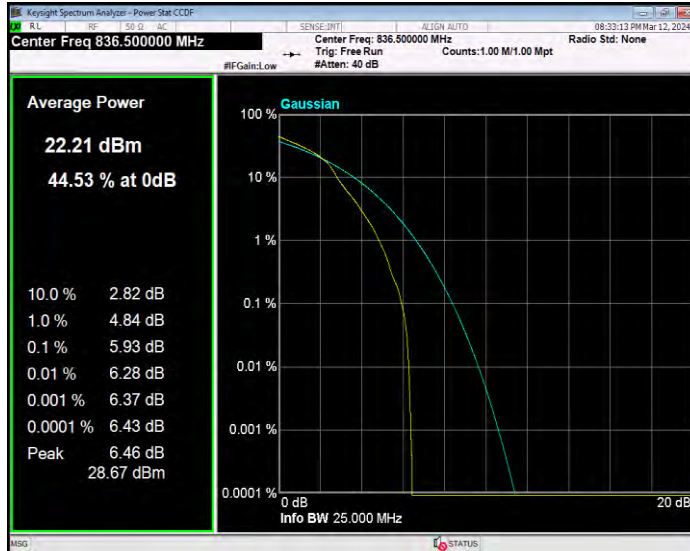

Band5 16QAM BW=10MHz Channel=20525 RB Size=1 Position=#0

Band5 16QAM BW=10MHz Channel=20600 RB Size=1 Position=#0

Band5 16QAM BW=3MHz Channel=20415 RB Size=1 Position=#0

Band5 16QAM BW=3MHz Channel=20525 RB Size=1 Position=#0