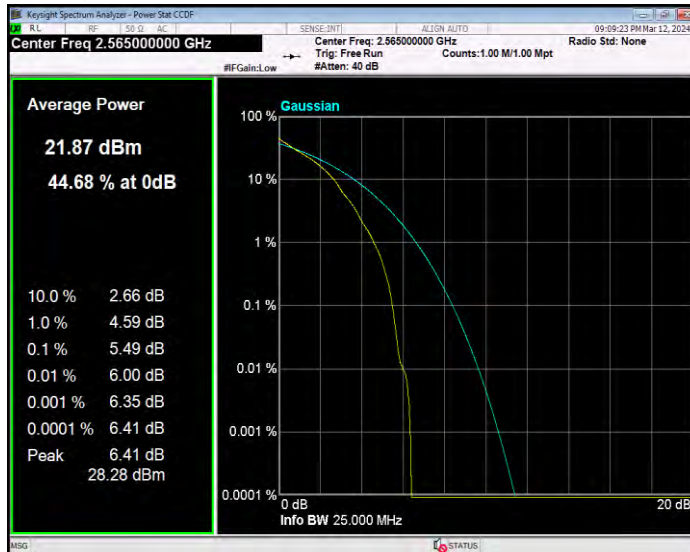

Band7 QPSK BW=10MHz Channel=21400 RB Size=1 Position=#0