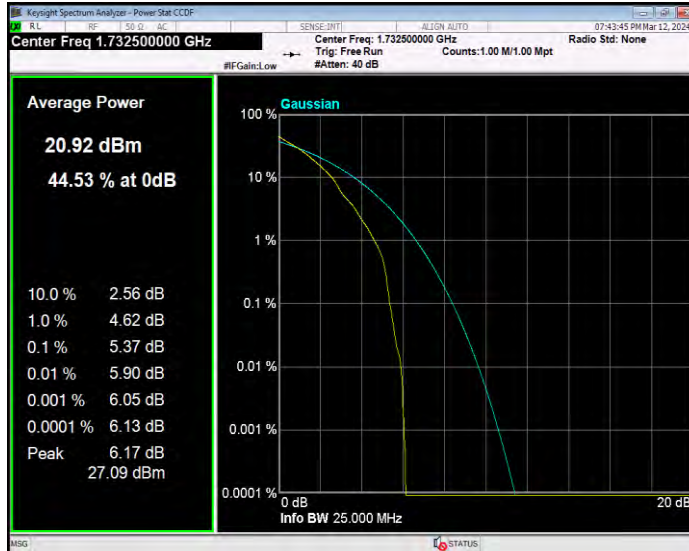

Band4 QPSK BW=10MHz Channel=20175 RB Size=1 Position=#0