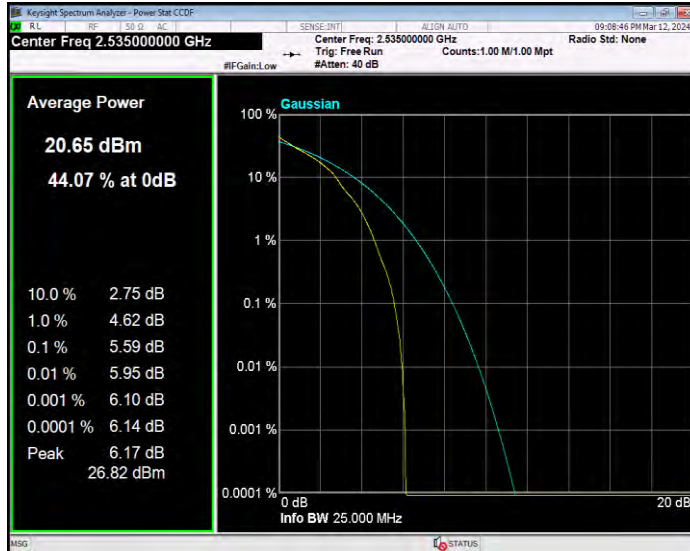

Band7 QPSK BW=5MHz Channel=21100 RB Size=1 Position=#0