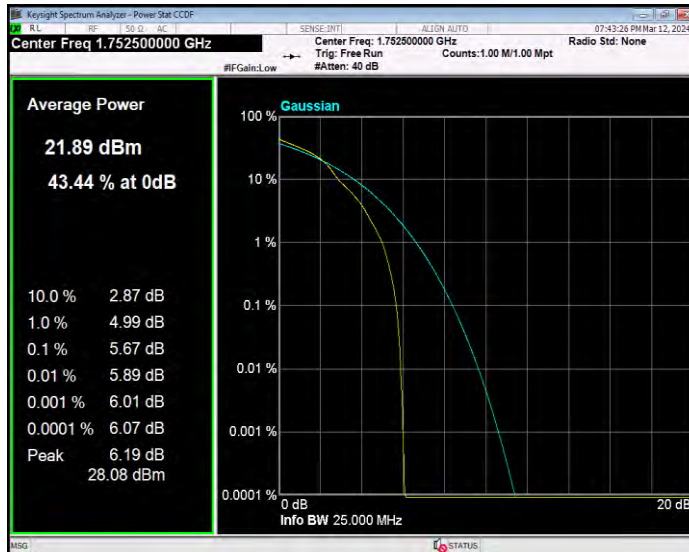

Band4 16QAM BW=5MHz Channel=20375 RB Size=1 Position=#0