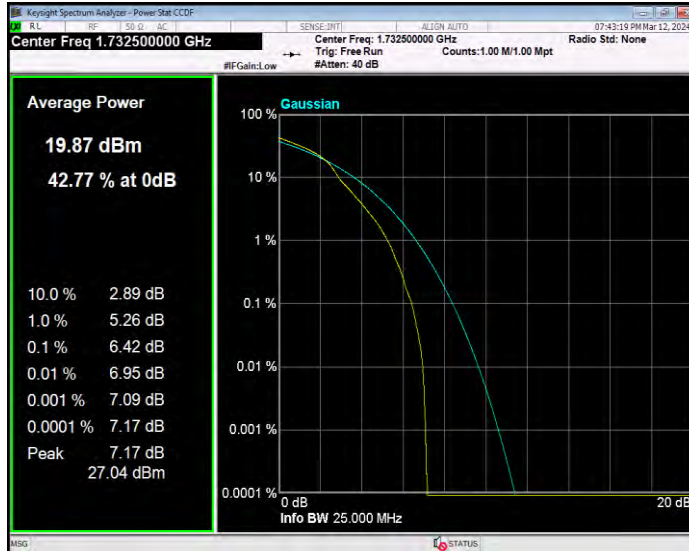

Band4 16QAM BW=5MHz Channel=20175 RB Size=1 Position=#0