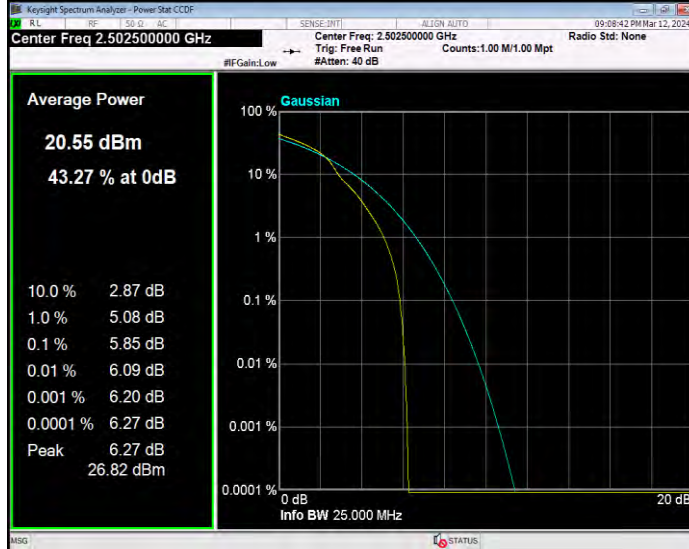

Band7 16QAM BW=5MHz Channel=20775 RB Size=1 Position=#0