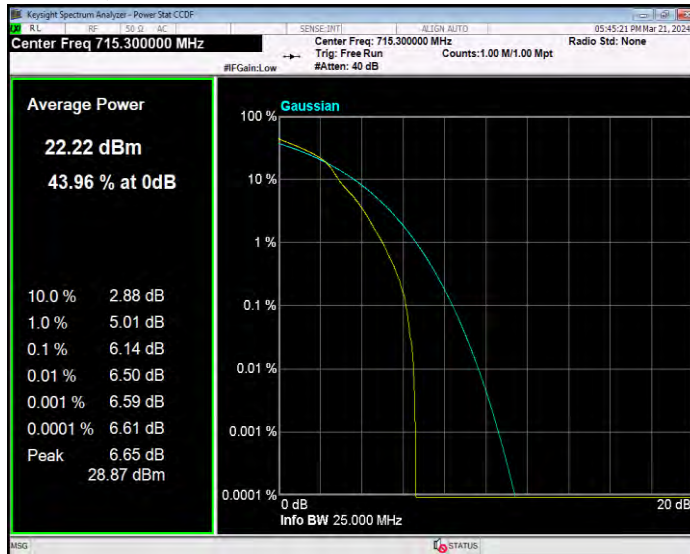

Band12 16QAM BW=1.4MHz Channel=23173 RB Size=1 Position=#0