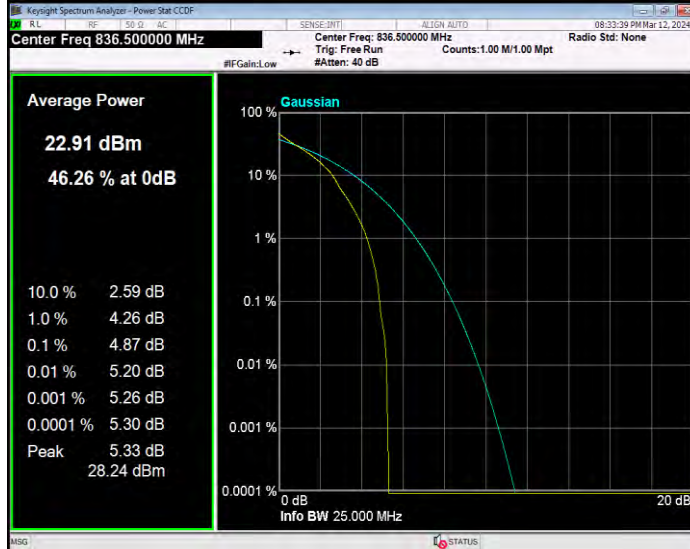

Band5 QPSK BW=5MHz Channel=20525 RB Size=1 Position=#0