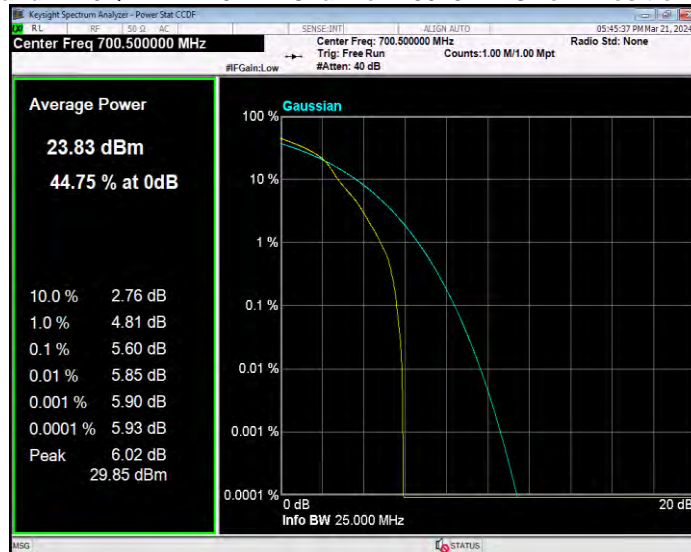

Band12 16QAM BW=3MHz Channel=23025 RB Size=1 Position=#0