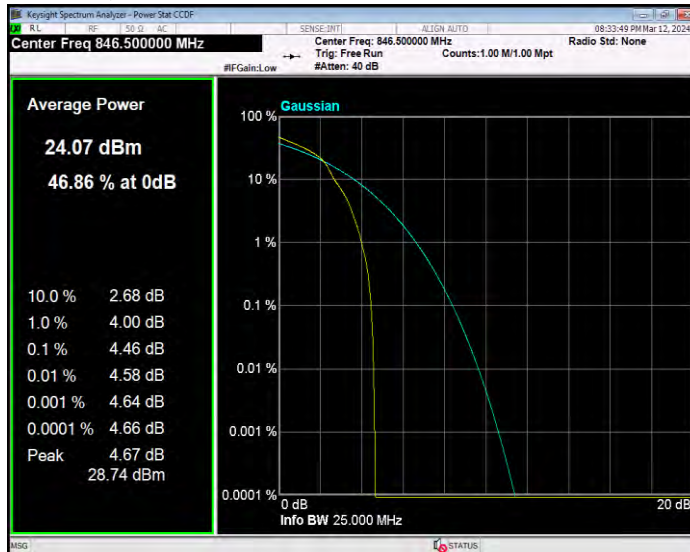

Band5 16QAM BW=3MHz Channel=20635 RB Size=1 Position=#0

Band5 16QAM BW=5MHz Channel=20425 RB Size=1 Position=#0

Band5 16QAM BW=5MHz Channel=20525 RB Size=1 Position=#0

Band5 16QAM BW=5MHz Channel=20625 RB Size=1 Position=#0