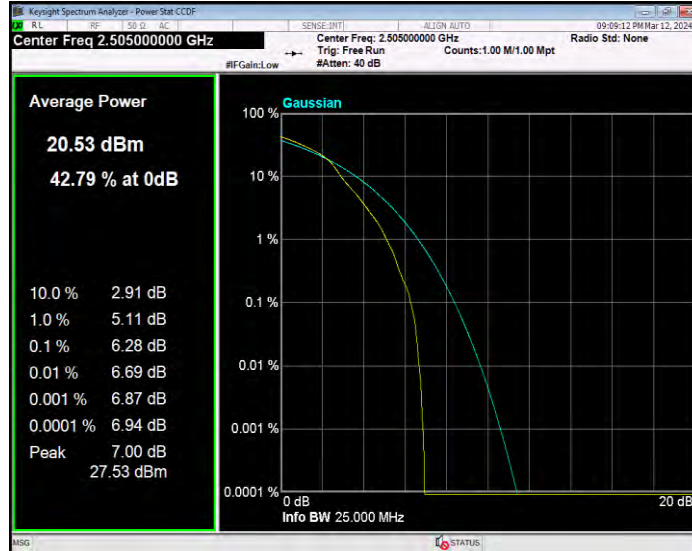

Band7 16QAM BW=10MHz Channel=20800 RB Size=1 Position=#0