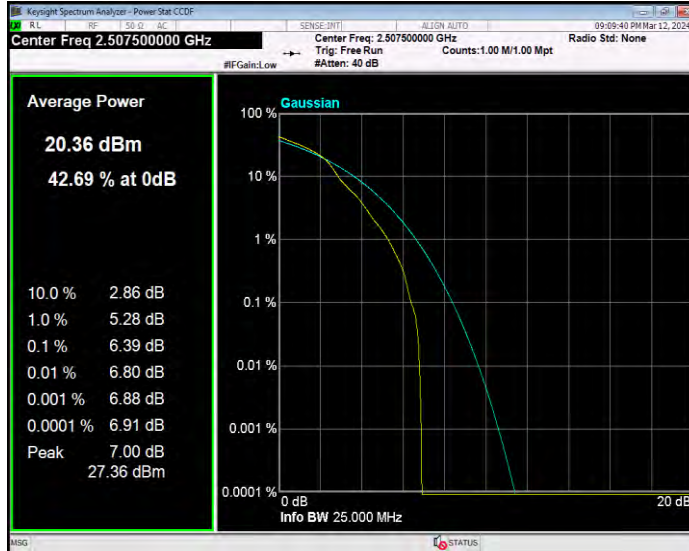

Band7 16QAM BW=10MHz Channel=20800 RB Size=1 Position=#0

Band7 16QAM BW=10MHz Channel=21100 RB Size=1 Position=#0

Band7 16QAM BW=10MHz Channel=21400 RB Size=1 Position=#0

Band7 16QAM BW=15MHz Channel=20825 RB Size=1 Position=#0