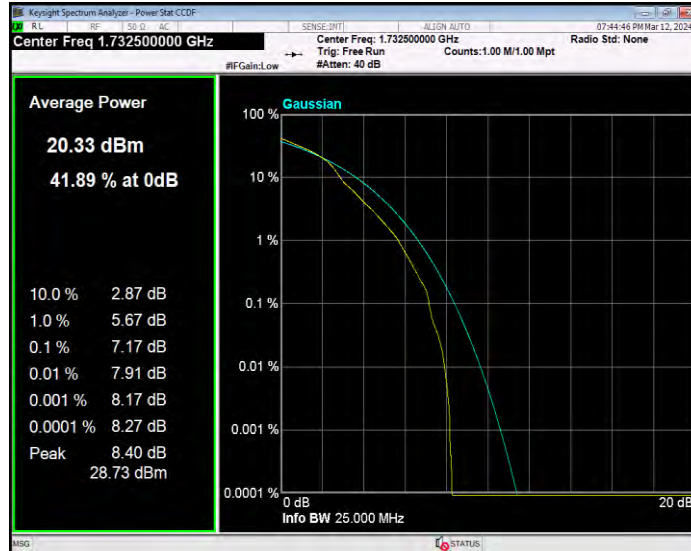

Band4 16QAM BW=20MHz Channel=20175 RB Size=1 Position=#0