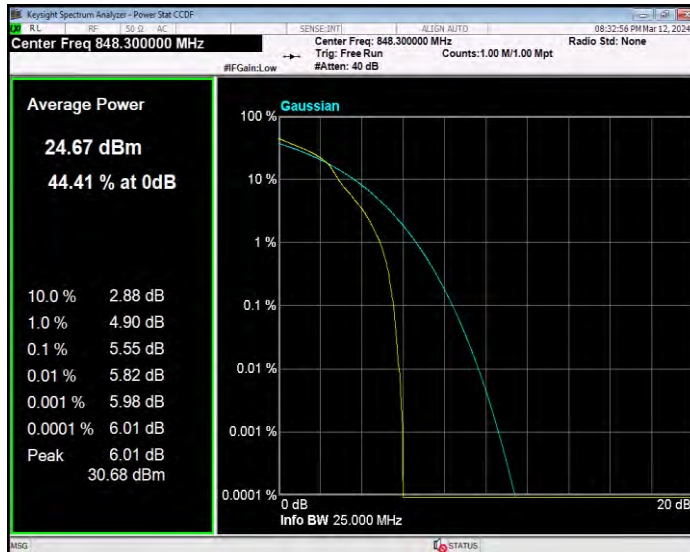

Band5 16QAM BW=1.4MHz Channel=20643 RB Size=1 Position=#0