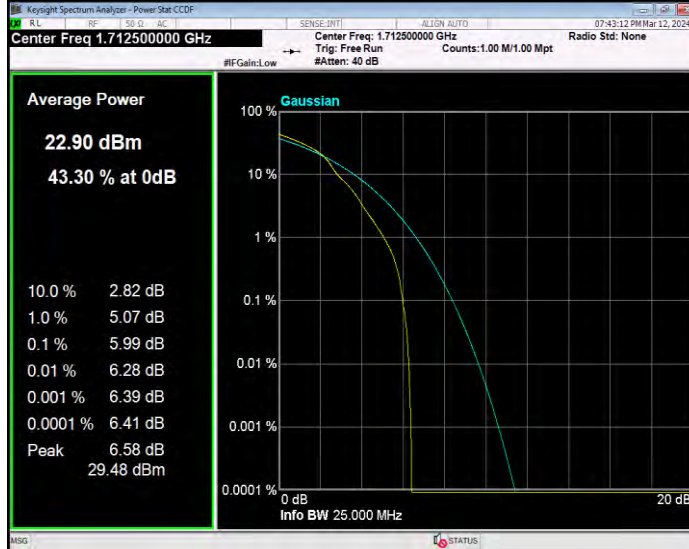

Band4 16QAM BW=3MHz Channel=19965 RB Size=1 Position=#0

Band4 16QAM BW=3MHz Channel=20175 RB Size=1 Position=#0

Band4 16QAM BW=3MHz Channel=20385 RB Size=1 Position=#0

Band4 16QAM BW=5MHz Channel=19975 RB Size=1 Position=#0