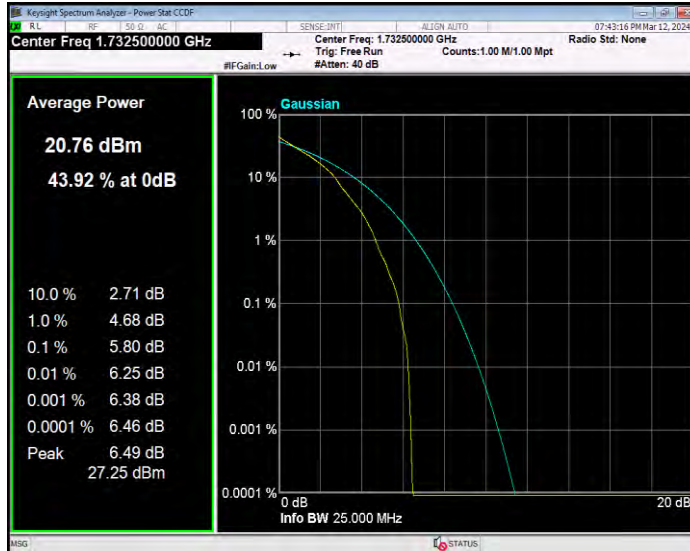

Band4 QPSK BW=5MHz Channel=20175 RB Size=1 Position=#0