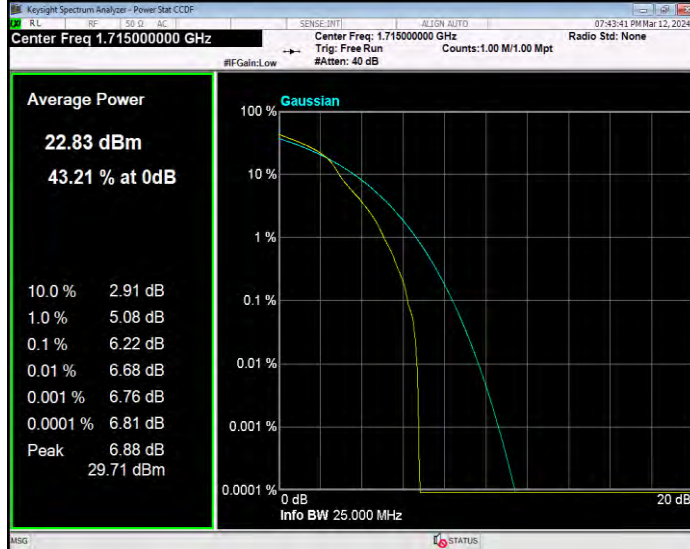

Band4 16QAM BW=1.4MHz Channel=19957 RB Size=1 Position=#0

Band4 16QAM BW=1.4MHz Channel=20175 RB Size=1 Position=#0

Band4 16QAM BW=1.4MHz Channel=20393 RB Size=1 Position=#0

Band4 16QAM BW=10MHz Channel=20000 RB Size=1 Position=#0