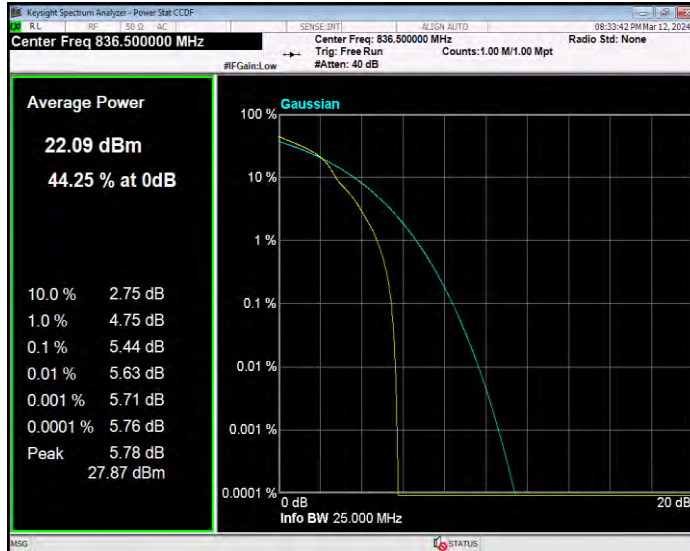

Band5 16QAM BW=5MHz Channel=20525 RB Size=1 Position=#0