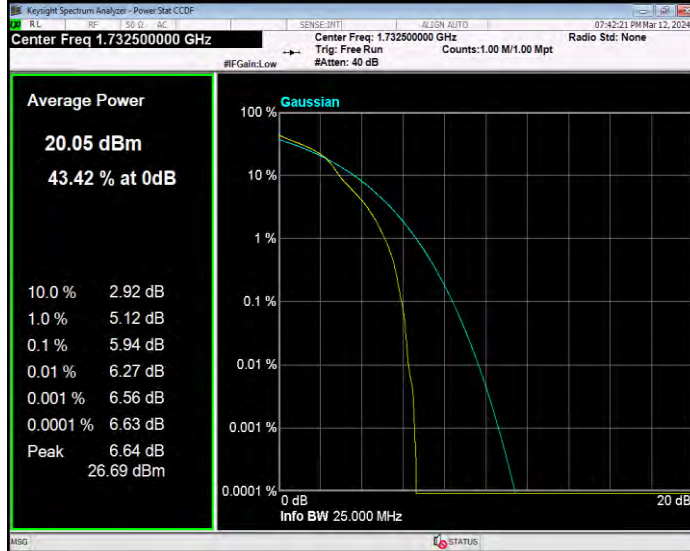

Band4 16QAM BW=1.4MHz Channel=20175 RB Size=1 Position=#0