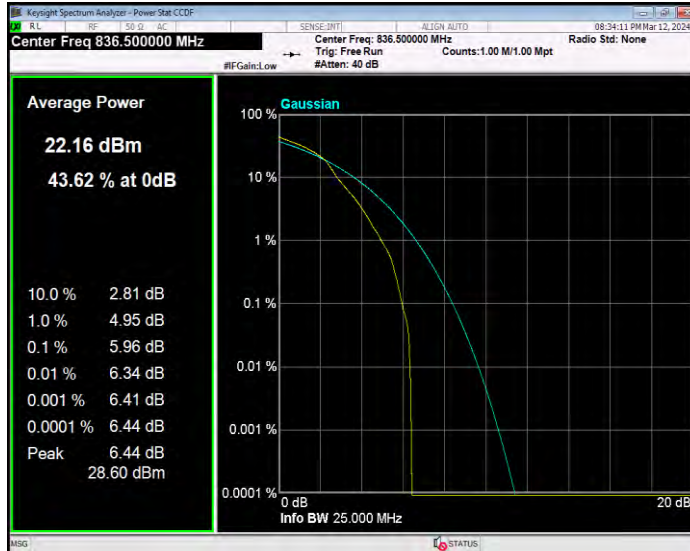

Band5 16QAM BW=10MHz Channel=20525 RB Size=1 Position=#0