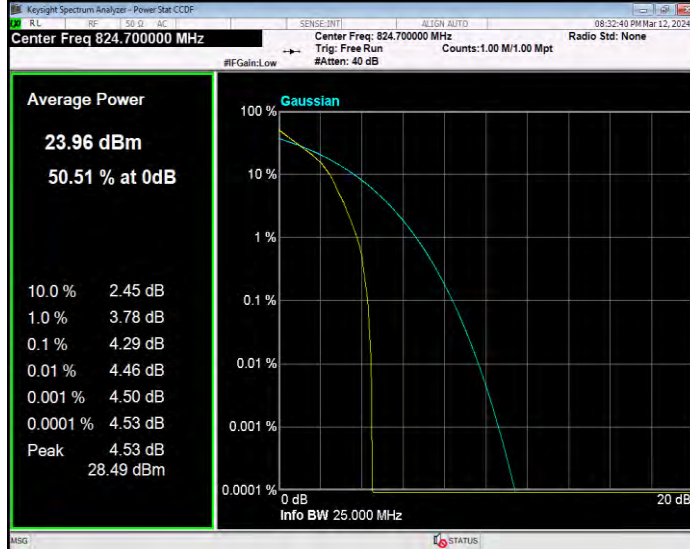

Band5 QPSK BW=1.4MHz Channel=20407 RB Size=1 Position=#0