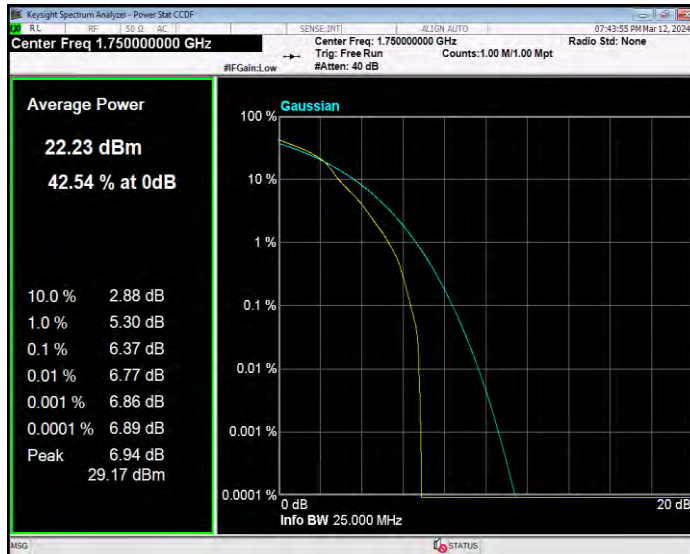

Band4 16QAM BW=10MHz Channel=20350 RB Size=1 Position=#0