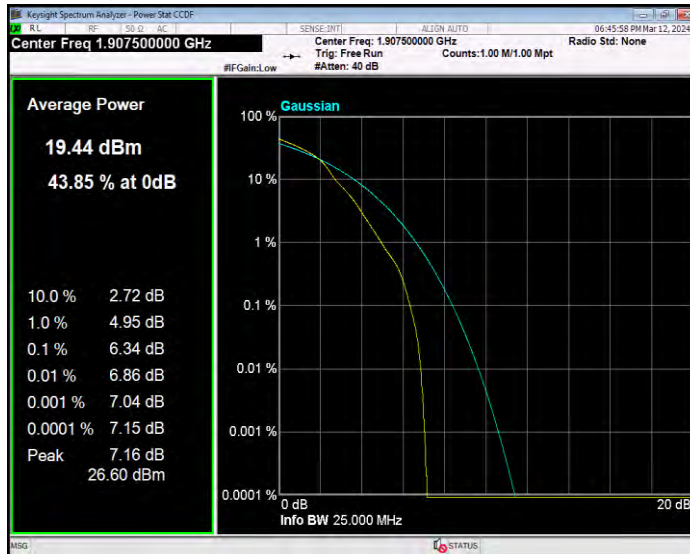

Band2 16QAM BW=5MHz Channel=19175 RB Size=1 Position=#0