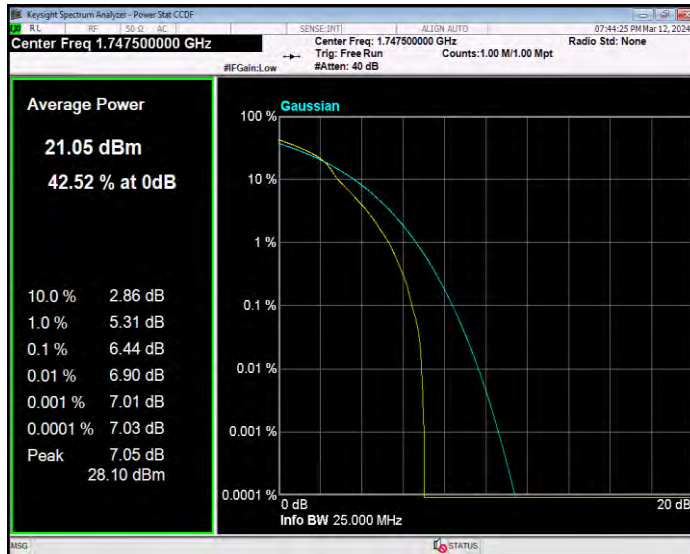

Band4 16QAM BW=15MHz Channel=20325 RB Size=1 Position=#0