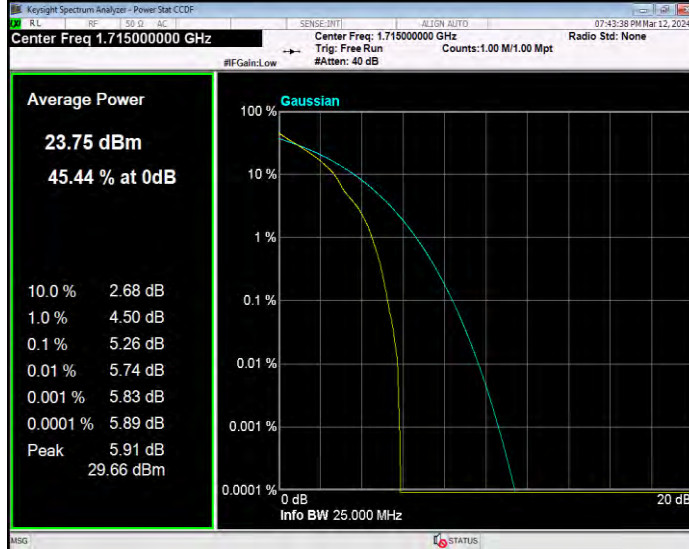

Band4 QPSK BW=10MHz Channel=20000 RB Size=1 Position=#0