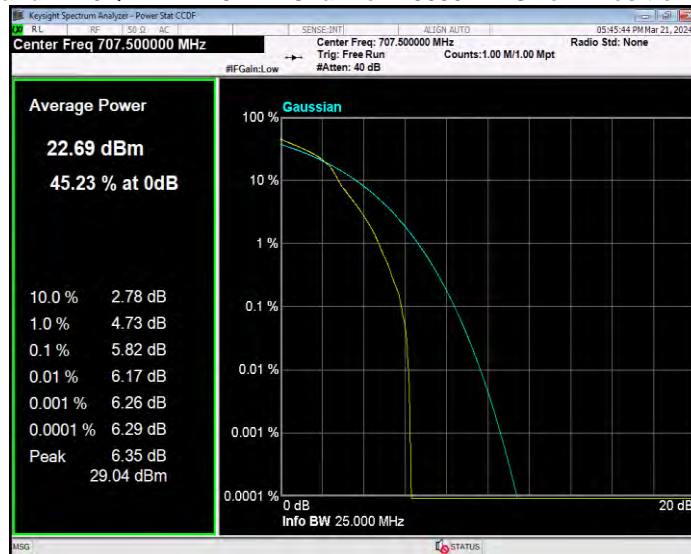

Band12 16QAM BW=10MHz Channel=23095 RB Size=1 Position=#0

Band12 16QAM BW=10MHz Channel=23130 RB Size=1 Position=#0

Band12 16QAM BW=3MHz Channel=23025 RB Size=1 Position=#0

Band12 16QAM BW=3MHz Channel=23095 RB Size=1 Position=#0