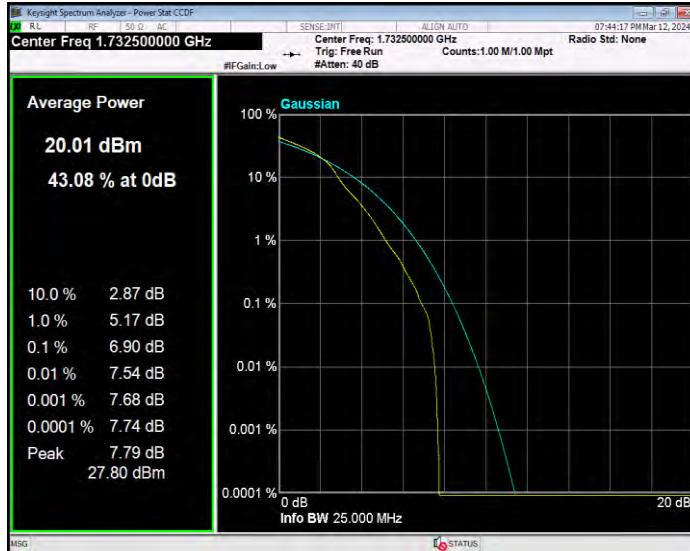

Band4 16QAM BW=10MHz Channel=20175 RB Size=1 Position=#0

Band4 16QAM BW=10MHz Channel=20350 RB Size=1 Position=#0

Band4 16QAM BW=15MHz Channel=20025 RB Size=1 Position=#0

Band4 16QAM BW=15MHz Channel=20175 RB Size=1 Position=#0