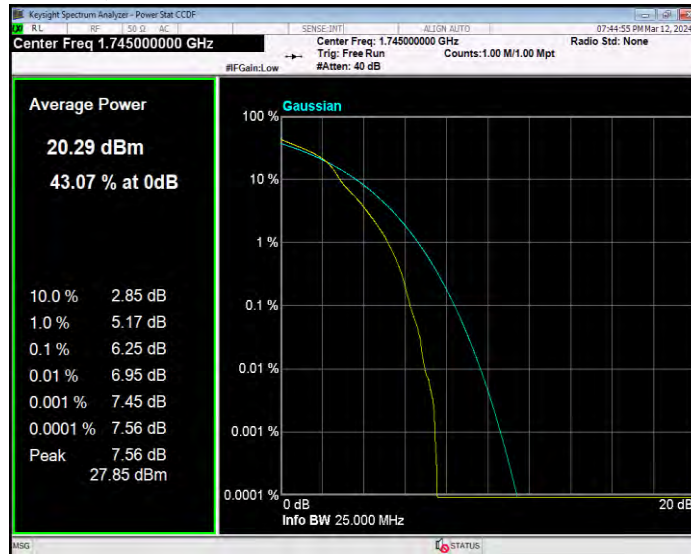

Band4 16QAM BW=15MHz Channel=20325 RB Size=1 Position=#0

Band4 16QAM BW=20MHz Channel=20050 RB Size=1 Position=#0

Band4 16QAM BW=20MHz Channel=20175 RB Size=1 Position=#0

Band4 16QAM BW=20MHz Channel=20300 RB Size=1 Position=#0