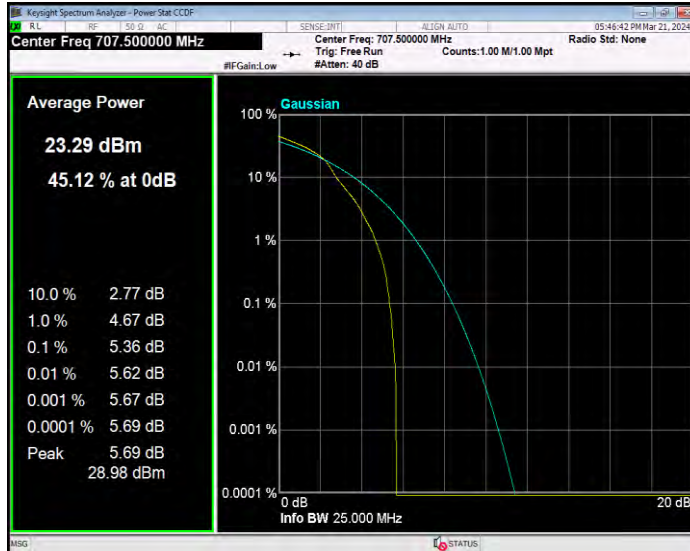

Band12 16QAM BW=10MHz Channel=23095 RB Size=1 Position=#0