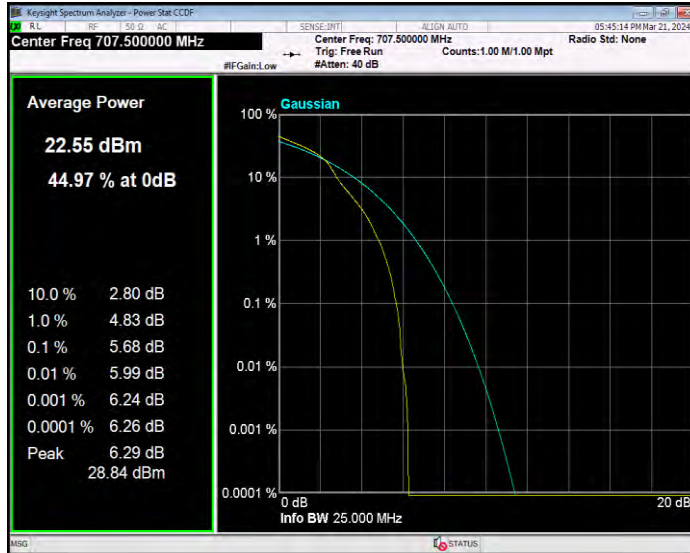

Band12 16QAM BW=1.4MHz Channel=23095 RB Size=1 Position=#0