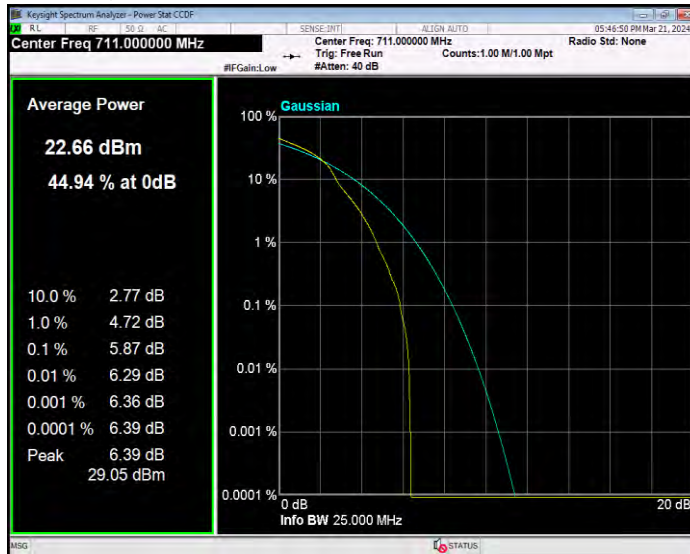

Band12 16QAM BW=10MHz Channel=23130 RB Size=1 Position=#0