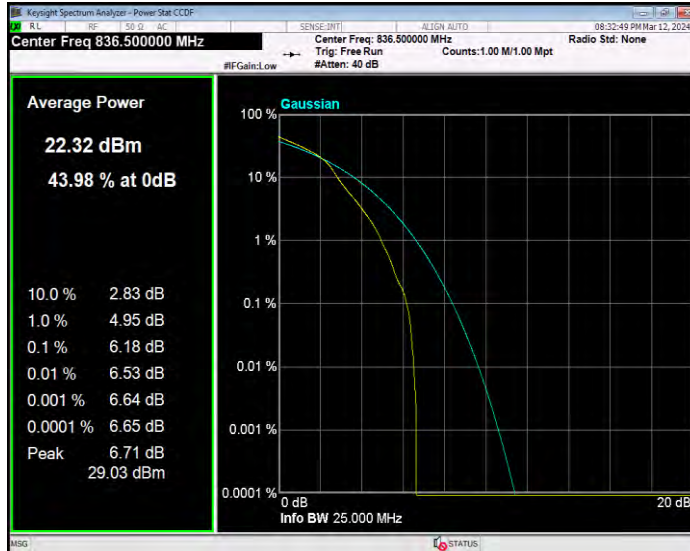

Band5 16QAM BW=1.4MHz Channel=20525 RB Size=1 Position=#0