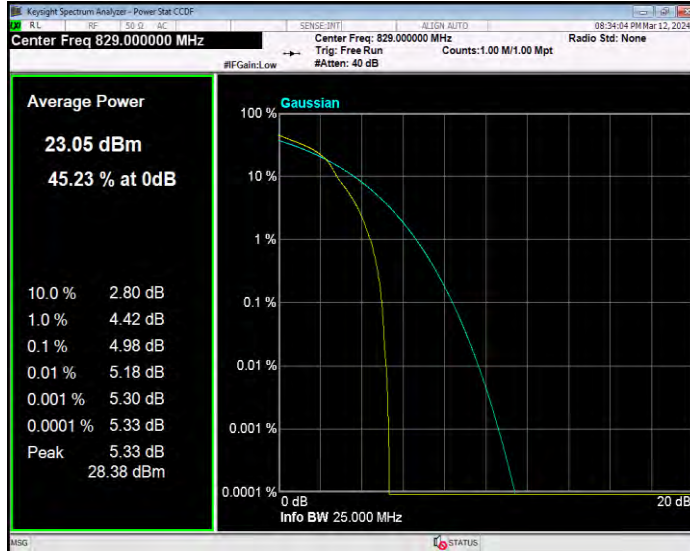

Band5 16QAM BW=1.4MHz Channel=20407 RB Size=1 Position=#0

Band5 16QAM BW=1.4MHz Channel=20525 RB Size=1 Position=#0

Band5 16QAM BW=1.4MHz Channel=20643 RB Size=1 Position=#0

Band5 16QAM BW=10MHz Channel=20450 RB Size=1 Position=#0