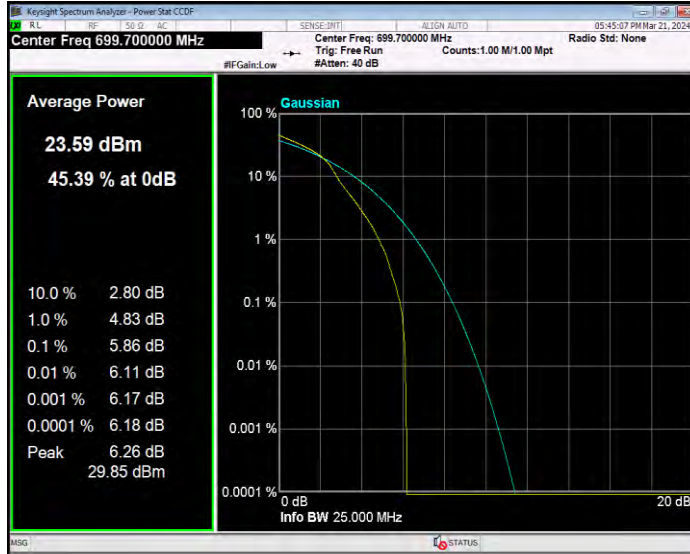

Band12 16QAM BW=1.4MHz Channel=23017 RB Size=1 Position=#0