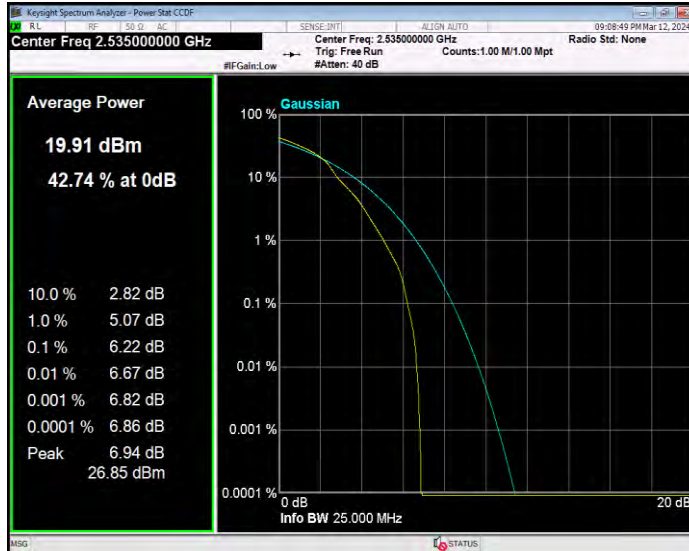

Band7 16QAM BW=5MHz Channel=21100 RB Size=1 Position=#0