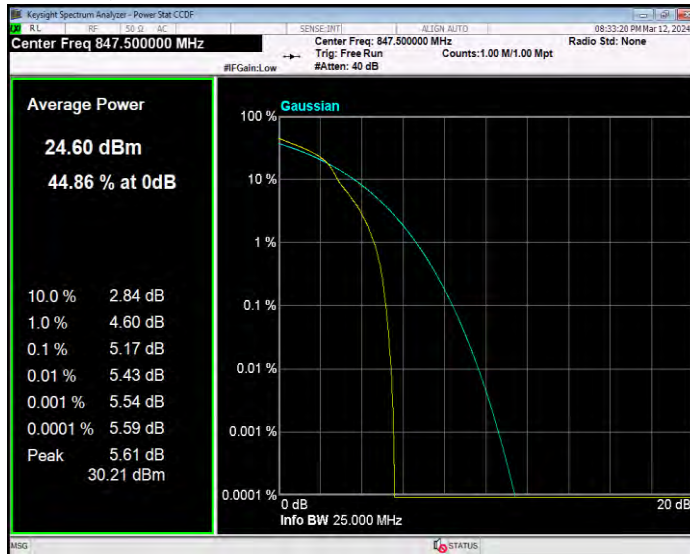

Band5 16QAM BW=3MHz Channel=20635 RB Size=1 Position=#0