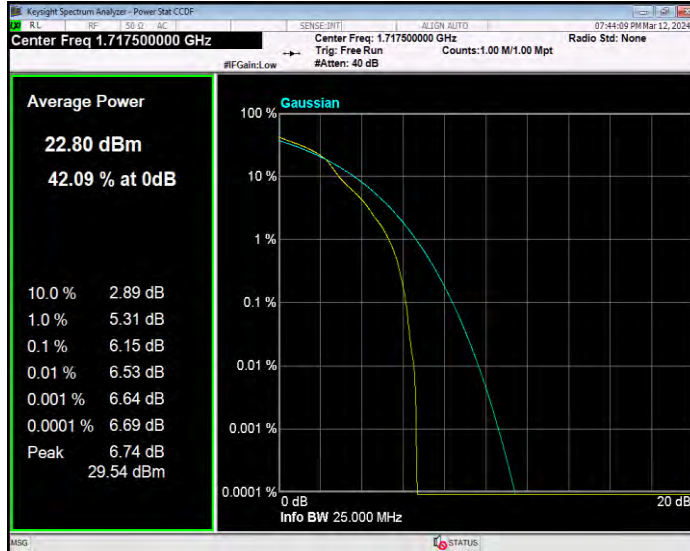

Band4 16QAM BW=15MHz Channel=20025 RB Size=1 Position=#0