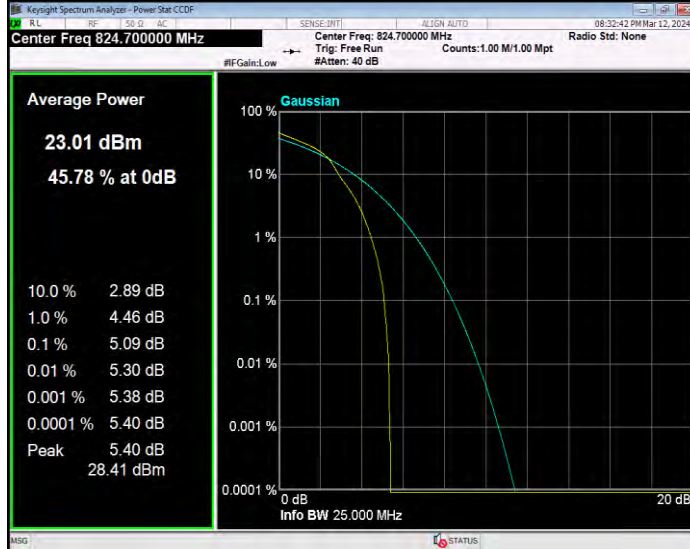

Band5 16QAM BW=1.4MHz Channel=20407 RB Size=1 Position=#0