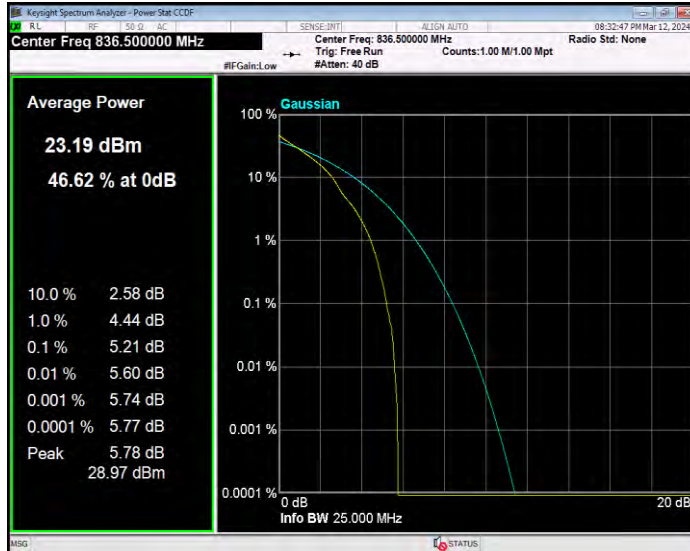

Band5 QPSK BW=1.4MHz Channel=20525 RB Size=1 Position=#0