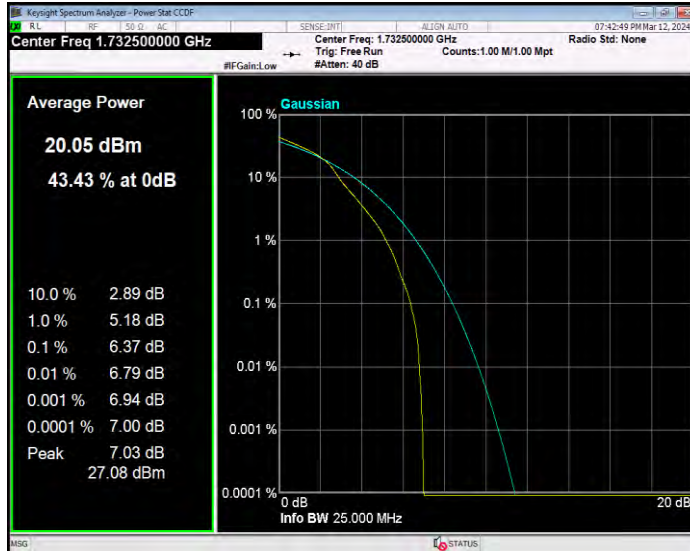

Band4 16QAM BW=3MHz Channel=20175 RB Size=1 Position=#0