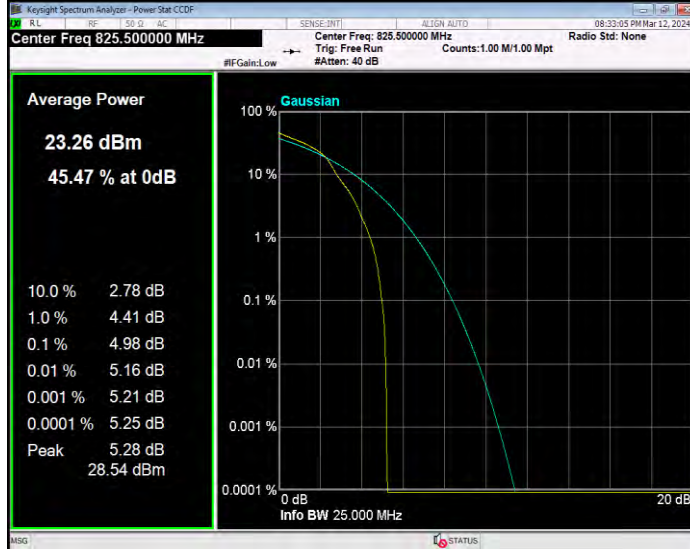

Band5 16QAM BW=3MHz Channel=20415 RB Size=1 Position=#0