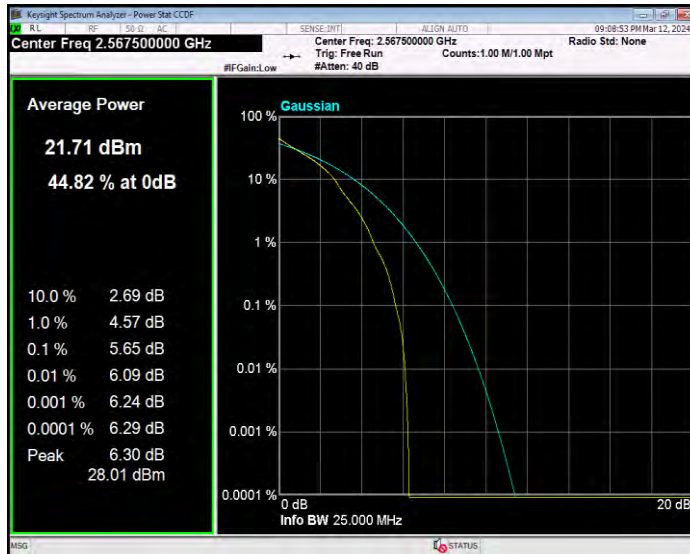

Band7 QPSK BW=20MHz Channel=21350 RB Size=1 Position=#0

Band7 QPSK BW=5MHz Channel=20775 RB Size=1 Position=#0

Band7 QPSK BW=5MHz Channel=21100 RB Size=1 Position=#0

Band7 QPSK BW=5MHz Channel=21425 RB Size=1 Position=#0