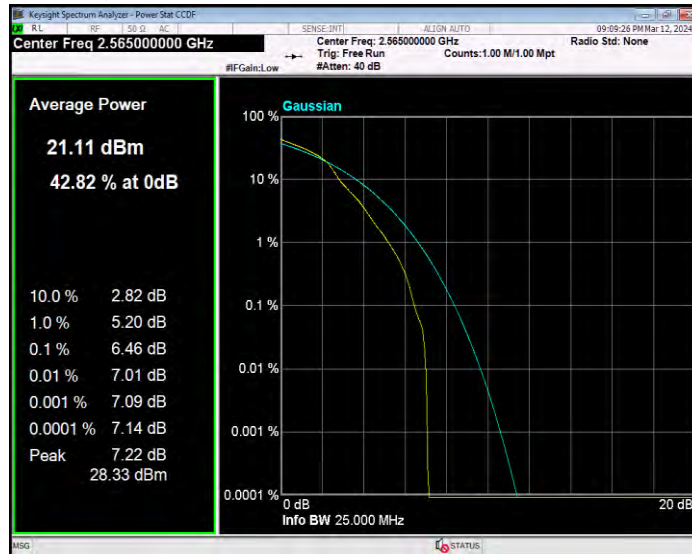

Band7 16QAM BW=10MHz Channel=21400 RB Size=1 Position=#0