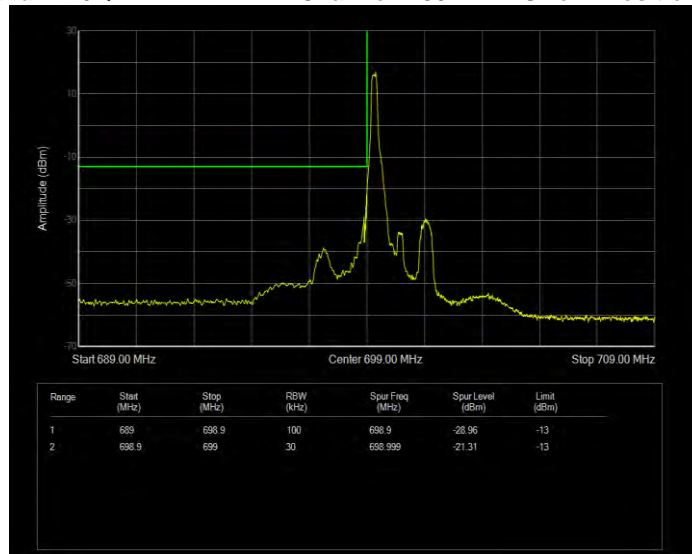

Band12 16QAM BW=1.4MHz Channel=23017 RB Size=1 Position=#0