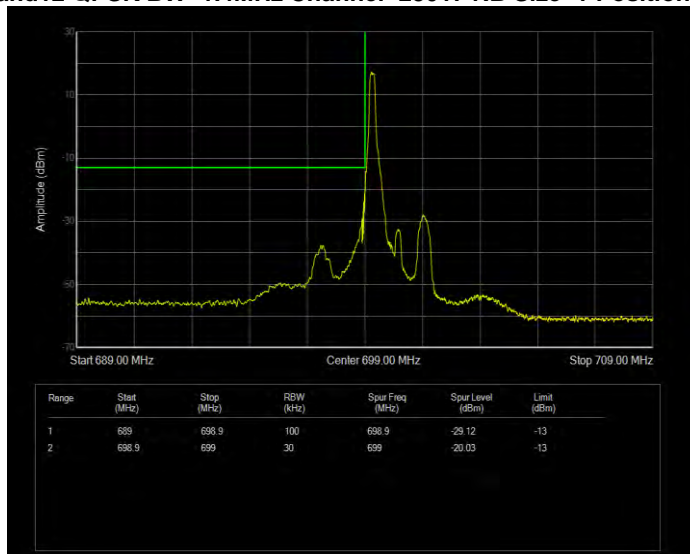

Band12 QPSK BW=1.4MHz Channel=23017 RB Size=1 Position=#0