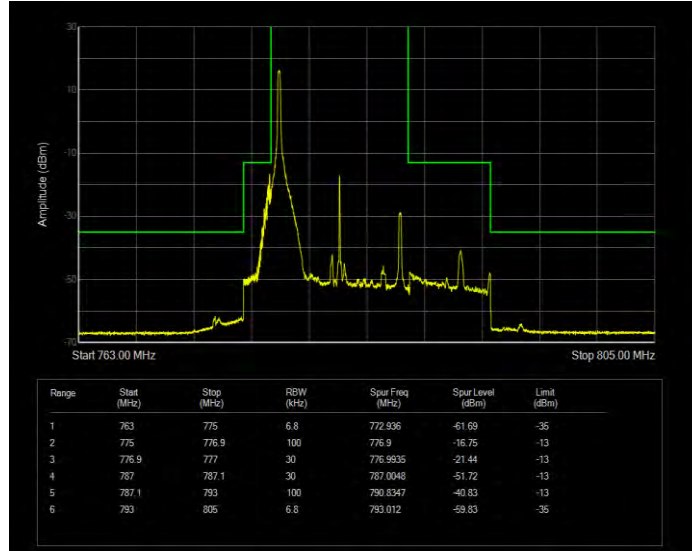

Band13 QPSK BW=10MHz Channel=23230 RB Size=1 Position=#0