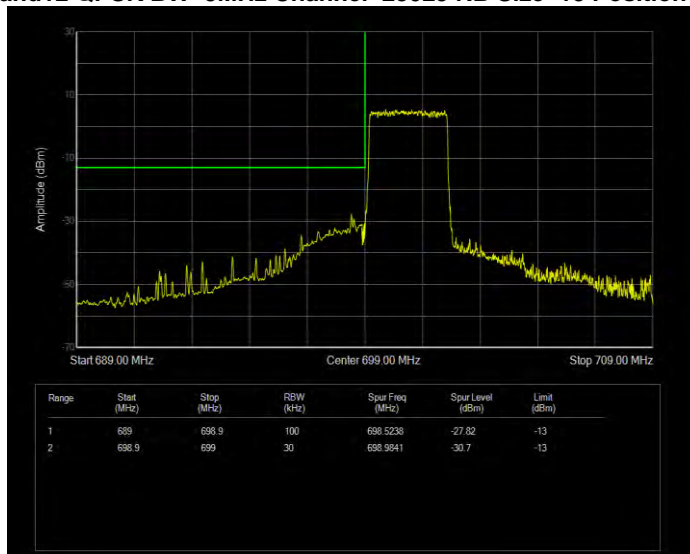

**Band12 QPSK BW=10MHz Channel=23130 RB Size=1 Position=#0**

**Band12 QPSK BW=10MHz Channel=23130 RB Size=50 Position=#0**

**Band12 QPSK BW=3MHz Channel=23025 RB Size=1 Position=#0**

**Band12 QPSK BW=3MHz Channel=23025 RB Size=15 Position=#0**