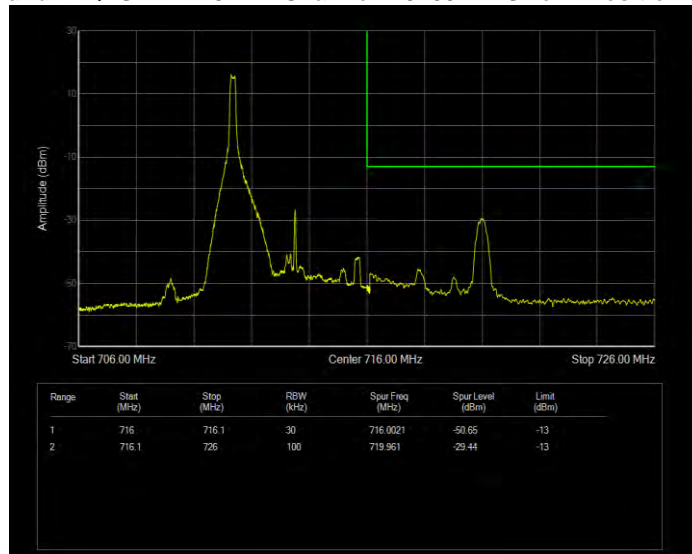

Band12 QPSK BW=5MHz Channel=23155 RB Size=1 Position=#0