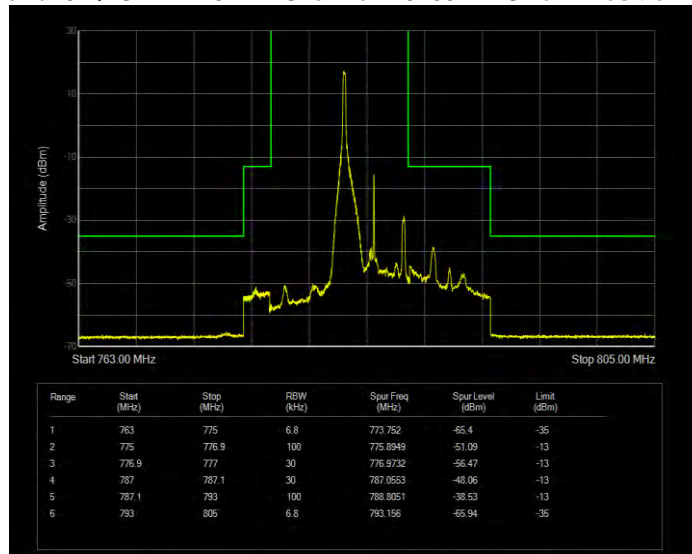

Band13 QPSK BW=5MHz Channel=23255 RB Size=1 Position=#0