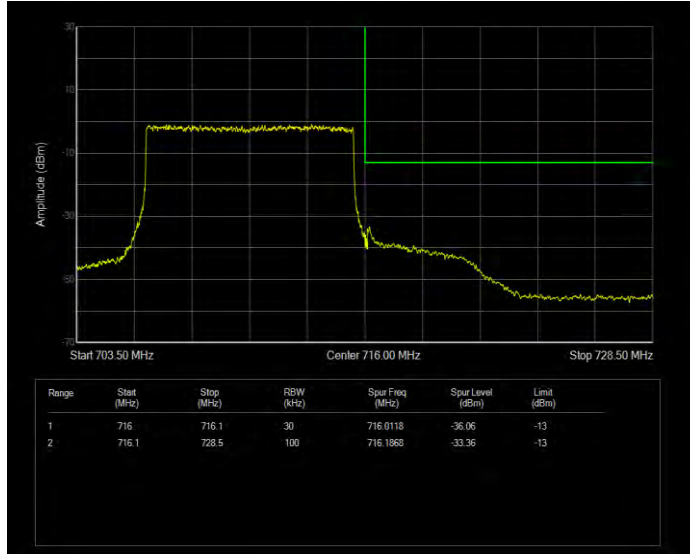

Band12 QPSK BW=10MHz Channel=23130 RB Size=50 Position=#0