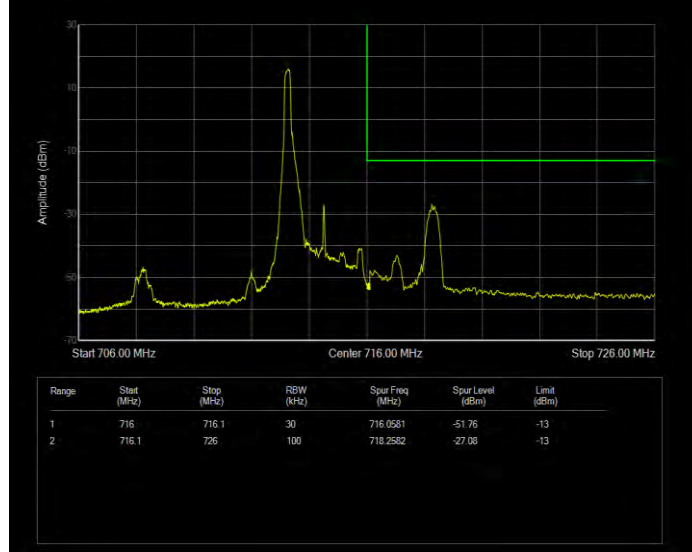

Band12 QPSK BW=3MHz Channel=23165 RB Size=1 Position=#0