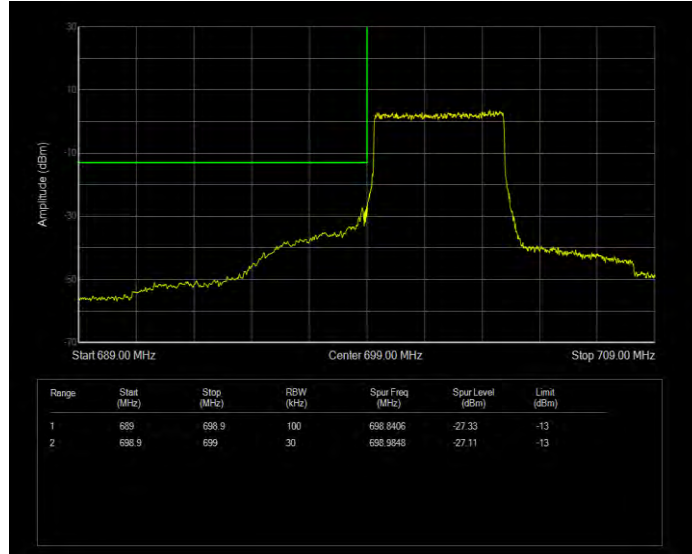

**Band12 QPSK BW=3MHz Channel=23165 RB Size=1 Position=#0**

**Band12 QPSK BW=3MHz Channel=23165 RB Size=15 Position=#0**

**Band12 QPSK BW=5MHz Channel=23035 RB Size=1 Position=#0**

**Band12 QPSK BW=5MHz Channel=23035 RB Size=25 Position=#0**