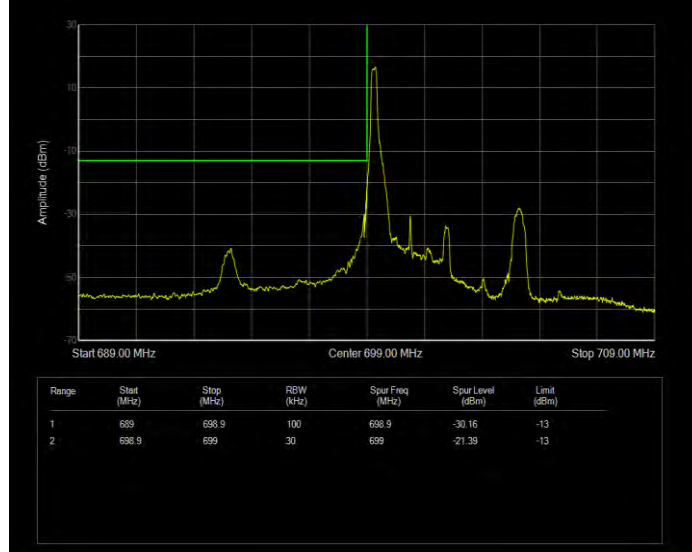

Band12 16QAM BW=3MHz Channel=23025 RB Size=15 Position=#0

Band12 16QAM BW=3MHz Channel=23025 RB Size=1 Position=#0