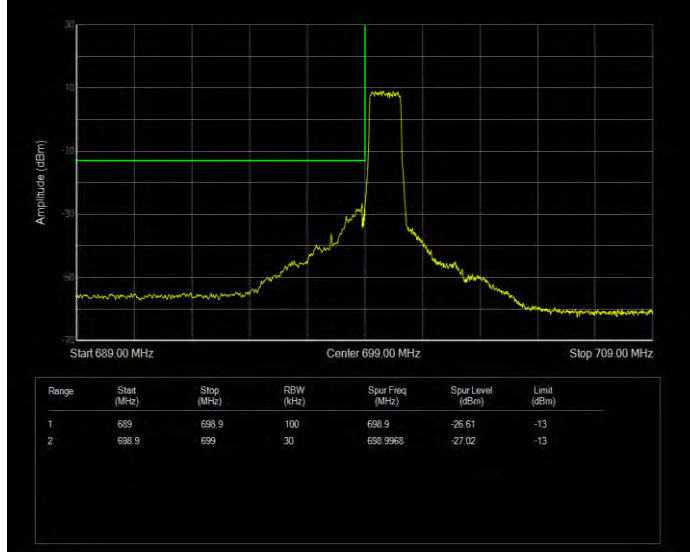

**Band12 16QAM BW=5MHz Channel=23155 RB Size=1 Position=#0**

**Band12 16QAM BW=5MHz Channel=23155 RB Size=25 Position=#0**

**Band12 QPSK BW=1.4MHz Channel=23017 RB Size=1 Position=#0**

**Band12 QPSK BW=1.4MHz Channel=23017 RB Size=6 Position=#0**

**Band12 QPSK BW=1.4MHz Channel=23173 RB Size=1 Position=#0**

**Band12 QPSK BW=1.4MHz Channel=23173 RB Size=6 Position=#0**

**Band12 QPSK BW=10MHz Channel=23060 RB Size=1 Position=#0**

**Band12 QPSK BW=10MHz Channel=23060 RB Size=50 Position=#0**