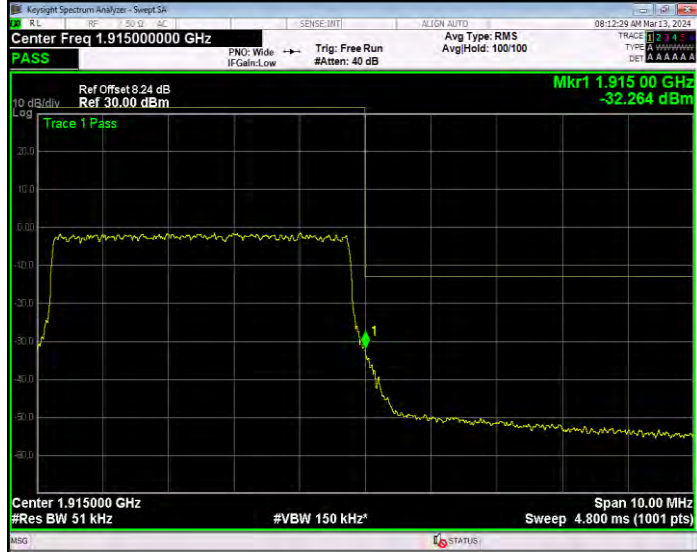

Band25 16QAM BW=5MHz Channel=26665 RB Size=25 Position=#0