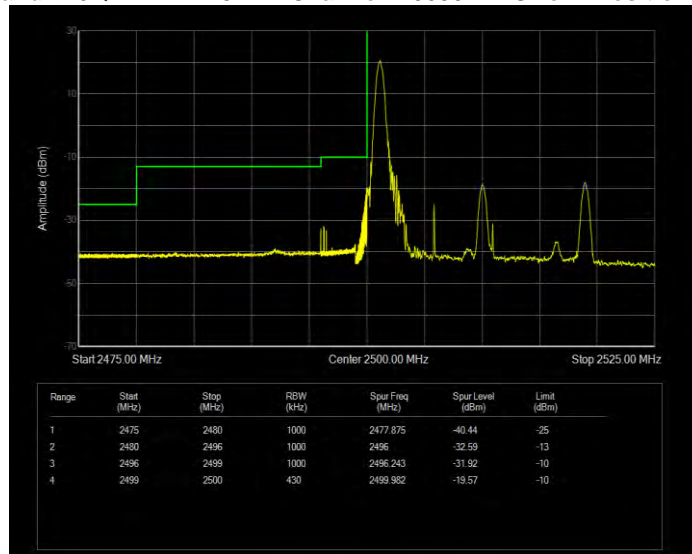

**Band5 QPSK BW=5MHz Channel=20625 RB Size=1 Position=#0**

**Band5 QPSK BW=5MHz Channel=20625 RB Size=25 Position=#0**

**Band7 16QAM BW=10MHz Channel=20800 RB Size=1 Position=#0**

**Band7 16QAM BW=10MHz Channel=20800 RB Size=50 Position=#0**

**Band7 16QAM BW=10MHz Channel=21400 RB Size=1 Position=#0**

**Band7 16QAM BW=10MHz Channel=21400 RB Size=50 Position=#0**

**Band7 16QAM BW=15MHz Channel=20825 RB Size=1 Position=#0**

**Band7 16QAM BW=15MHz Channel=20825 RB Size=75 Position=#0**

**Band7 16QAM BW=15MHz Channel=21375 RB Size=1 Position=#0**

**Band7 16QAM BW=15MHz Channel=21375 RB Size=75 Position=#0**

**Band7 16QAM BW=20MHz Channel=20850 RB Size=1 Position=#0**

**Band7 16QAM BW=20MHz Channel=20850 RB Size=100 Position=#0**