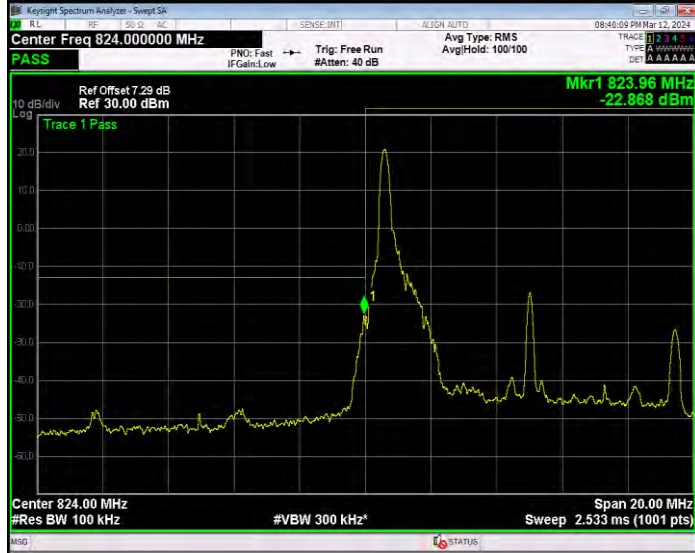

**Band4 QPSK BW=5MHz Channel=20375 RB Size=1 Position=#0**

**Band4 QPSK BW=5MHz Channel=20375 RB Size=25 Position=#0**

**Band5 16QAM BW=1.4MHz Channel=20407 RB Size=1 Position=#0**

**Band5 16QAM BW=1.4MHz Channel=20407 RB Size=6 Position=#0**

**Band5 16QAM BW=1.4MHz Channel=20643 RB Size=1 Position=#0**

**Band5 16QAM BW=1.4MHz Channel=20643 RB Size=6 Position=#0**

**Band5 16QAM BW=10MHz Channel=20450 RB Size=1 Position=#0**

**Band5 16QAM BW=10MHz Channel=20450 RB Size=50 Position=#0**