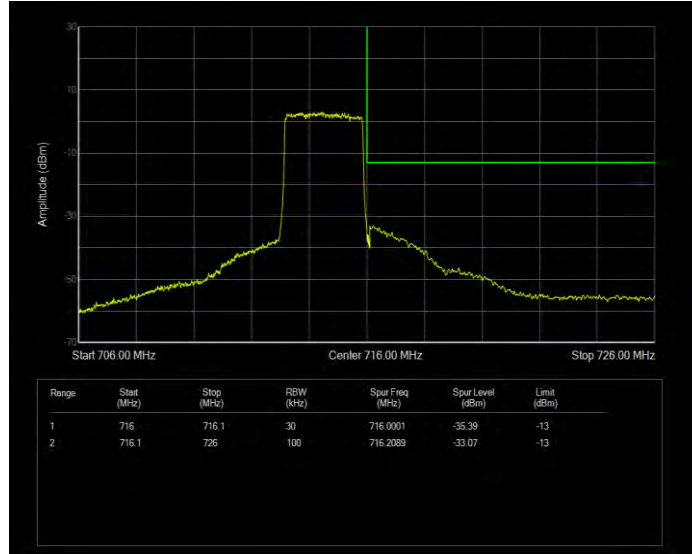

Band12 16QAM BW=3MHz Channel=23165 RB Size=15 Position=#0