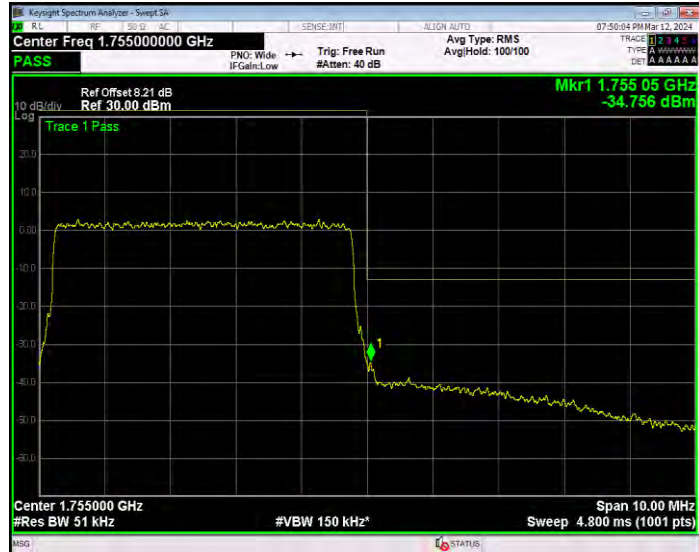

**Band4 16QAM BW=3MHz Channel=20385 RB Size=1 Position=#0**

**Band4 16QAM BW=3MHz Channel=20385 RB Size=15 Position=#0**

**Band4 16QAM BW=5MHz Channel=19975 RB Size=1 Position=#0**

**Band4 16QAM BW=5MHz Channel=19975 RB Size=25 Position=#0**

**Band4 16QAM BW=5MHz Channel=20375 RB Size=1 Position=#0**

**Band4 16QAM BW=5MHz Channel=20375 RB Size=25 Position=#0**

**Band4 QPSK BW=1.4MHz Channel=19957 RB Size=1 Position=#0**

**Band4 QPSK BW=1.4MHz Channel=19957 RB Size=6 Position=#0**