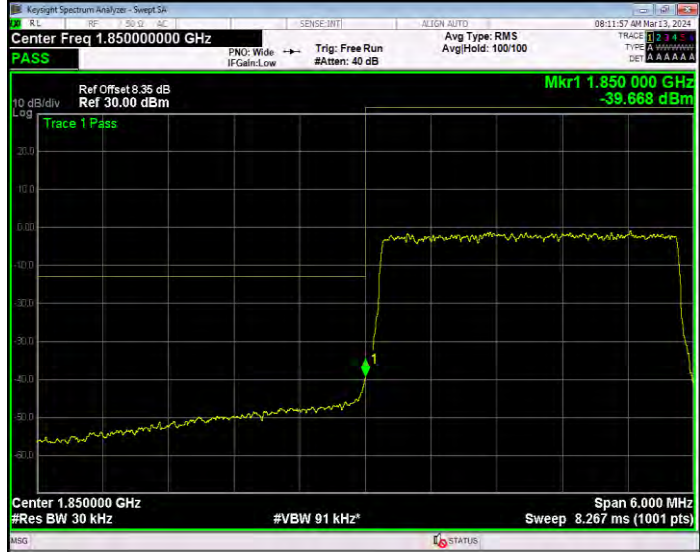

**Band25 16QAM BW=10MHz Channel=26090 RB Size=50 Position=#0**

**Band25 16QAM BW=10MHz Channel=26640 RB Size=50 Position=#0**

**Band25 16QAM BW=15MHz Channel=26115 RB Size=75 Position=#0**

**Band25 16QAM BW=15MHz Channel=26615 RB Size=75 Position=#0**

**Band25 16QAM BW=20MHz Channel=26140 RB Size=100 Position=#0**

**Band25 16QAM BW=20MHz Channel=26590 RB Size=100 Position=#0**

**Band25 16QAM BW=3MHz Channel=26055 RB Size=15 Position=#0**

**Band25 16QAM BW=3MHz Channel=26675 RB Size=15 Position=#0**