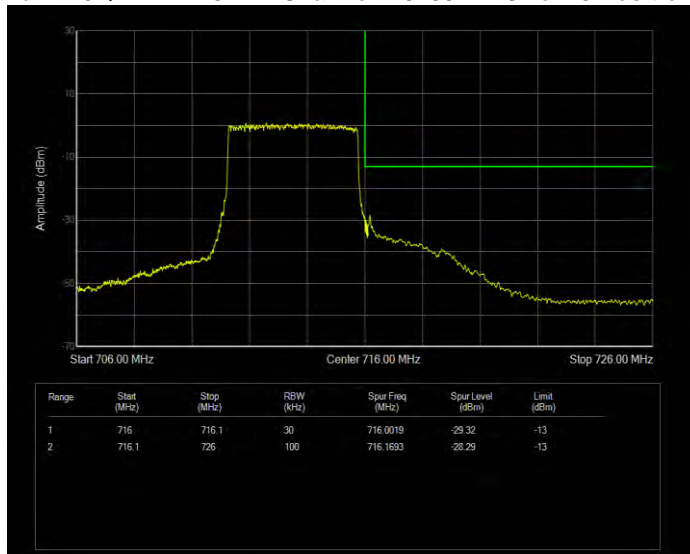

Band12 16QAM BW=5MHz Channel=23155 RB Size=25 Position=#0