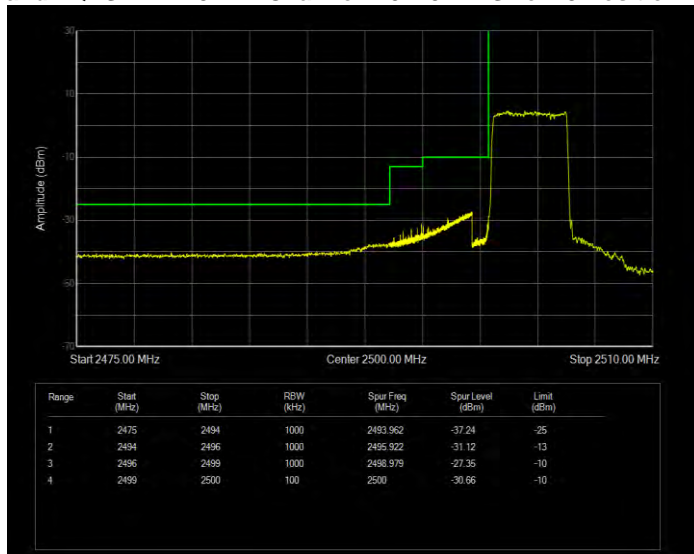

**Band7 QPSK BW=20MHz Channel=21350 RB Size=1 Position=#0**

**Band7 QPSK BW=20MHz Channel=21350 RB Size=100 Position=#0**

**Band7 QPSK BW=5MHz Channel=20775 RB Size=1 Position=#0**

**Band7 QPSK BW=5MHz Channel=20775 RB Size=25 Position=#0**

**Band7 QPSK BW=5MHz Channel=21425 RB Size=1 Position=#0**

**Band7 QPSK BW=5MHz Channel=21425 RB Size=25 Position=#0**

**Band12 16QAM BW=1.4MHz Channel=23017 RB Size=1 Position=#0**

**Band12 16QAM BW=1.4MHz Channel=23017 RB Size=6 Position=#0**