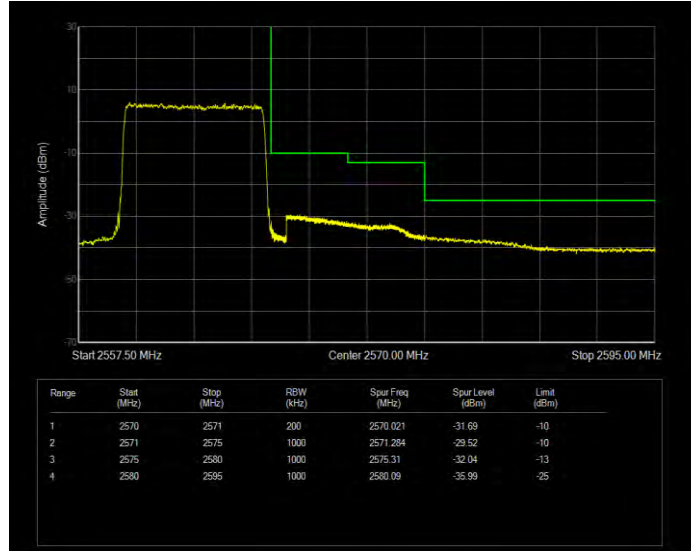

**Band7 16QAM BW=20MHz Channel=21350 RB Size=1 Position=#0**

**Band7 16QAM BW=20MHz Channel=21350 RB Size=100 Position=#0**

**Band7 16QAM BW=5MHz Channel=20775 RB Size=1 Position=#0**

**Band7 16QAM BW=5MHz Channel=20775 RB Size=25 Position=#0**

**Band7 16QAM BW=5MHz Channel=21425 RB Size=1 Position=#0**

**Band7 16QAM BW=5MHz Channel=21425 RB Size=25 Position=#0**

**Band7 QPSK BW=10MHz Channel=20800 RB Size=1 Position=#0**

**Band7 QPSK BW=10MHz Channel=20800 RB Size=50 Position=#0**

**Band7 QPSK BW=10MHz Channel=21400 RB Size=1 Position=#0**

**Band7 QPSK BW=10MHz Channel=21400 RB Size=50 Position=#0**

**Band7 QPSK BW=15MHz Channel=20825 RB Size=1 Position=#0**

**Band7 QPSK BW=15MHz Channel=20825 RB Size=75 Position=#0**