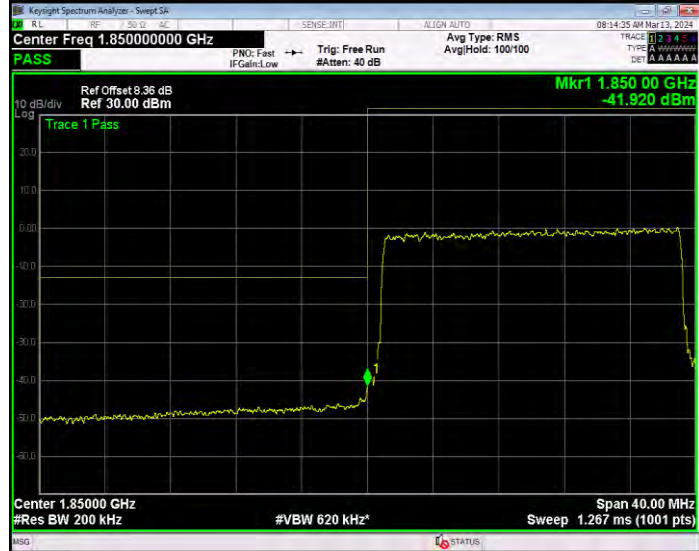

**Band25 16QAM BW=10MHz Channel=26090 RB Size=50 Position=#0**

**Band25 16QAM BW=10MHz Channel=26640 RB Size=50 Position=#0**

**Band25 16QAM BW=15MHz Channel=26115 RB Size=75 Position=#0**

**Band25 16QAM BW=15MHz Channel=26615 RB Size=75 Position=#0**

**Band25 16QAM BW=20MHz Channel=26140 RB Size=100 Position=#0**

**Band25 16QAM BW=20MHz Channel=26590 RB Size=100 Position=#0**

**Band25 16QAM BW=3MHz Channel=26055 RB Size=15 Position=#0**

**Band25 16QAM BW=3MHz Channel=26675 RB Size=15 Position=#0**