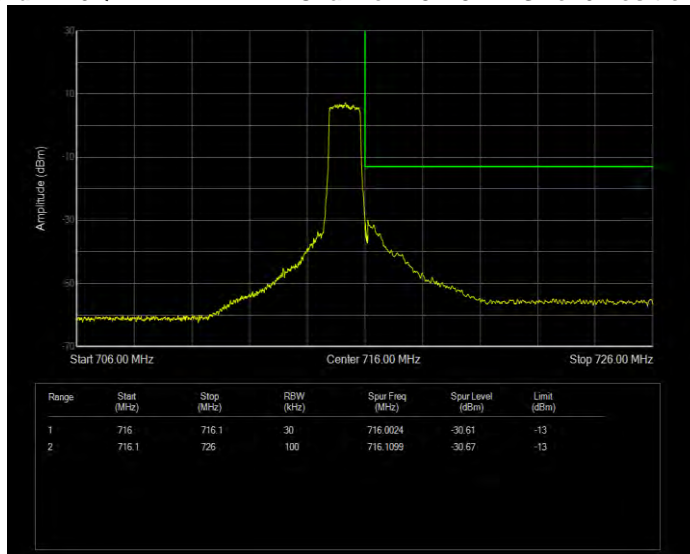

Band12 16QAM BW=1.4MHz Channel=23173 RB Size=6 Position=#0