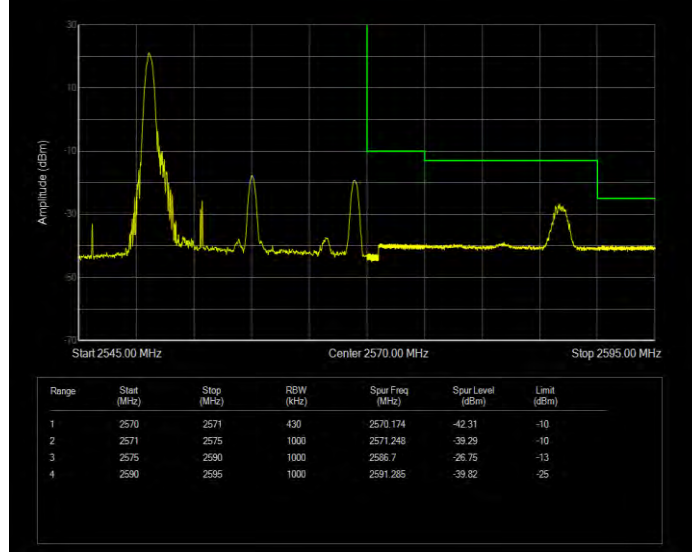

**Band7 16QAM BW=15MHz Channel=21375 RB Size=1 Position=#0**

**Band7 16QAM BW=15MHz Channel=21375 RB Size=75 Position=#0**

**Band7 16QAM BW=20MHz Channel=20850 RB Size=1 Position=#0**

**Band7 16QAM BW=20MHz Channel=20850 RB Size=100 Position=#0**

**Band7 16QAM BW=20MHz Channel=21350 RB Size=1 Position=#0**

**Band7 16QAM BW=20MHz Channel=21350 RB Size=100 Position=#0**

**Band7 16QAM BW=5MHz Channel=20775 RB Size=1 Position=#0**

**Band7 16QAM BW=5MHz Channel=20775 RB Size=25 Position=#0**