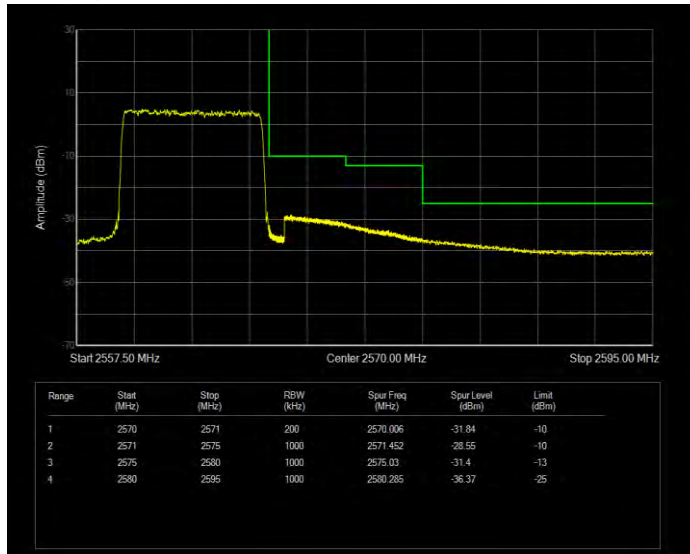

**Band5 QPSK BW=5MHz Channel=20625 RB Size=1 Position=#0**

**Band5 QPSK BW=5MHz Channel=20625 RB Size=25 Position=#0**

**Band7 16QAM BW=10MHz Channel=20800 RB Size=1 Position=#0**

**Band7 16QAM BW=10MHz Channel=20800 RB Size=50 Position=#0**

**Band7 16QAM BW=10MHz Channel=21400 RB Size=1 Position=#0**

**Band7 16QAM BW=10MHz Channel=21400 RB Size=50 Position=#0**

**Band7 16QAM BW=15MHz Channel=20825 RB Size=1 Position=#0**

**Band7 16QAM BW=15MHz Channel=20825 RB Size=75 Position=#0**