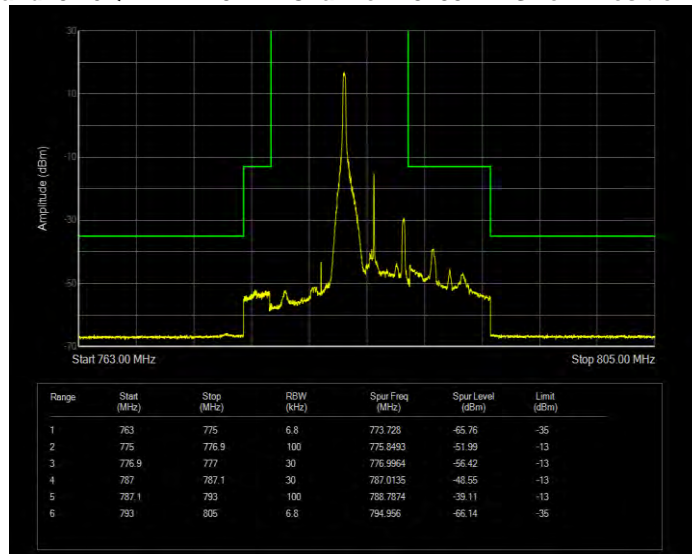

Band13 16QAM BW=5MHz Channel=23255 RB Size=1 Position=#0