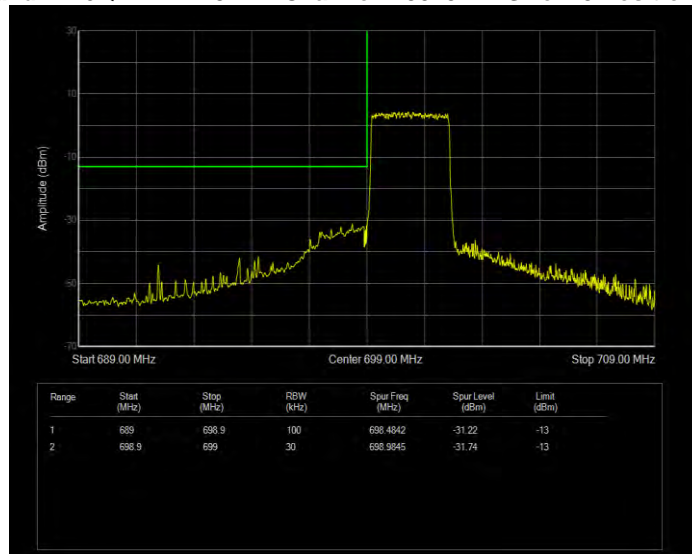

**Band12 16QAM BW=10MHz Channel=23130 RB Size=1 Position=#0**

**Band12 16QAM BW=10MHz Channel=23130 RB Size=50 Position=#0**

**Band12 16QAM BW=3MHz Channel=23025 RB Size=1 Position=#0**

**Band12 16QAM BW=3MHz Channel=23025 RB Size=15 Position=#0**