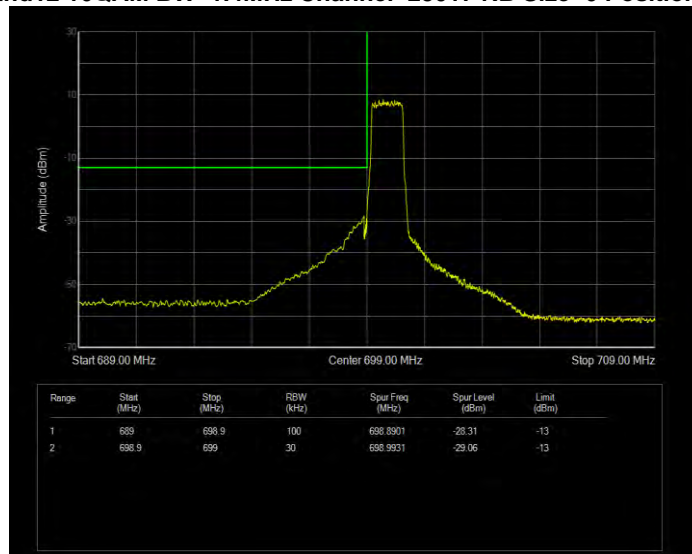

**Band7 QPSK BW=5MHz Channel=21425 RB Size=1 Position=#0**

**Band7 QPSK BW=5MHz Channel=21425 RB Size=25 Position=#0**

**Band12 16QAM BW=1.4MHz Channel=23017 RB Size=1 Position=#0**

**Band12 16QAM BW=1.4MHz Channel=23017 RB Size=6 Position=#0**