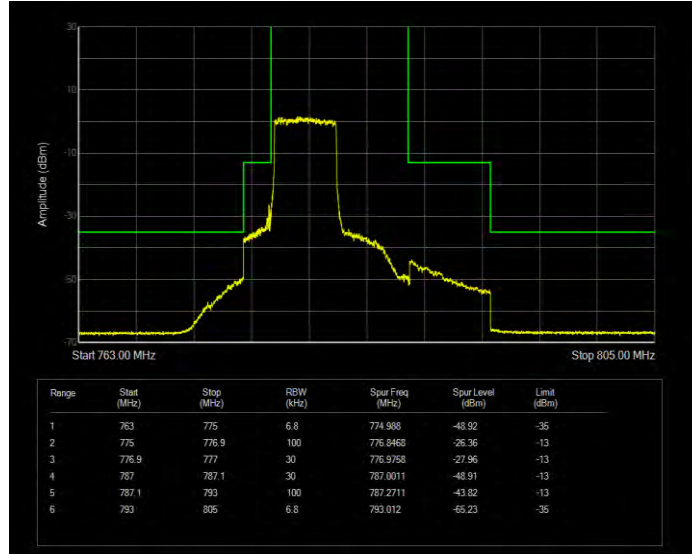

**Band12 QPSK BW=5MHz Channel=23155 RB Size=1 Position=#0**

**Band12 QPSK BW=5MHz Channel=23155 RB Size=25 Position=#0**

**Band13 16QAM BW=10MHz Channel=23230 RB Size=1 Position=#0**

**Band13 16QAM BW=10MHz Channel=23230 RB Size=50 Position=#0**

**Band13 16QAM BW=5MHz Channel=23205 RB Size=1 Position=#0**

**Band13 16QAM BW=5MHz Channel=23205 RB Size=25 Position=#0**

**Band13 16QAM BW=5MHz Channel=23255 RB Size=1 Position=#0**

**Band13 16QAM BW=5MHz Channel=23255 RB Size=25 Position=#0**