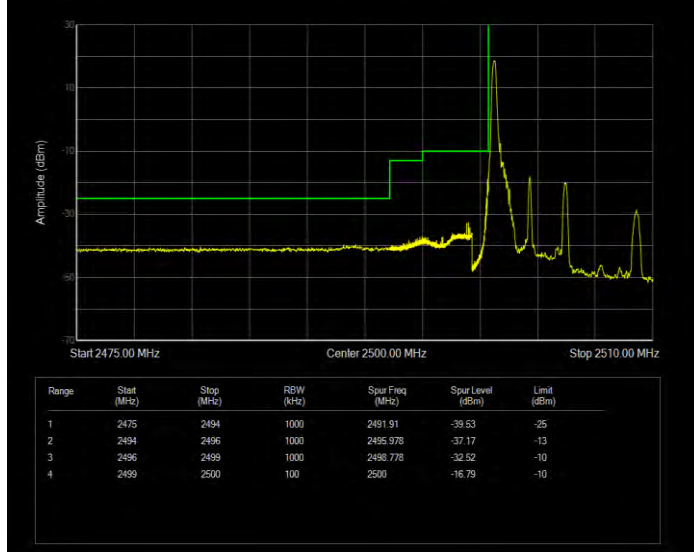

Band7 QPSK BW=5MHz Channel=20775 RB Size=1 Position=#0