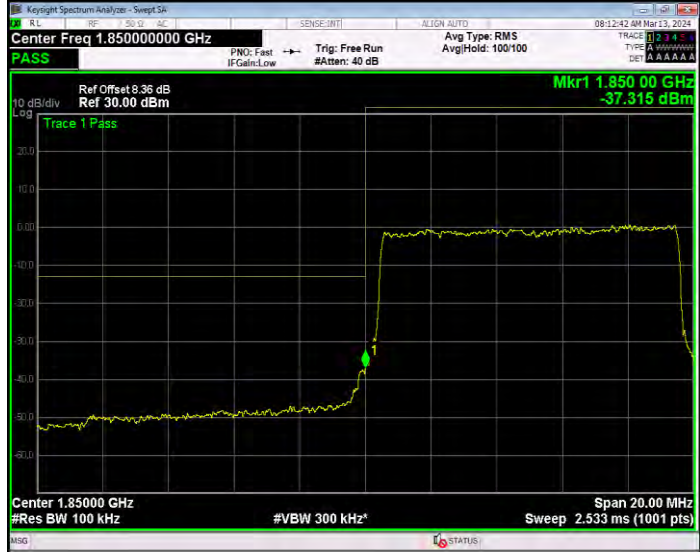

Band25 QPSK BW=10MHz Channel=26090 RB Size=50 Position=#0