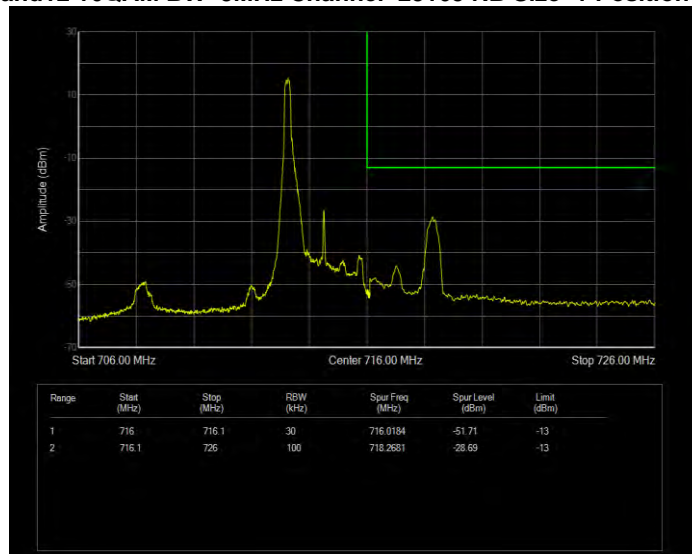

Band12 16QAM BW=3MHz Channel=23165 RB Size=1 Position=#0