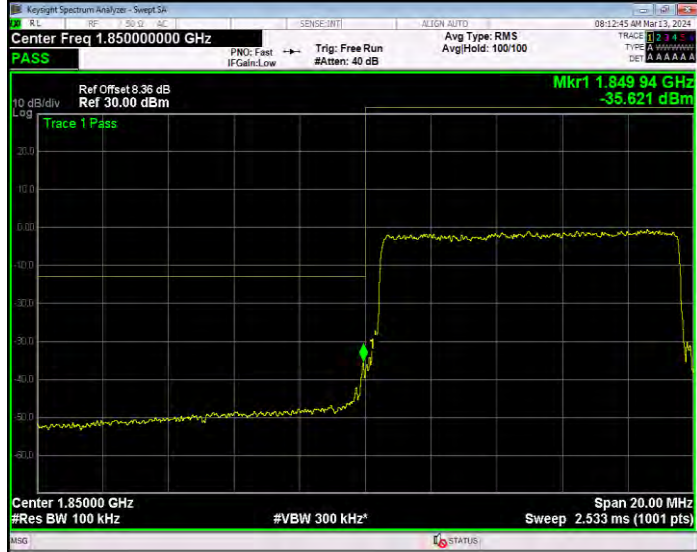

Band17 QPSK BW=5MHz Channel=23825 RB Size=1 Position=#0

**Band17 QPSK BW=5MHz Channel=23825 RB Size=25 Position=#0**

**Band25 16QAM BW=1.4MHz Channel=26047 RB Size=6 Position=#0**

**Band25 16QAM BW=1.4MHz Channel=26683 RB Size=6 Position=#0**

**Band25 16QAM BW=10MHz Channel=26090 RB Size=50 Position=#0**

**Band25 16QAM BW=10MHz Channel=26640 RB Size=50 Position=#0**

**Band25 16QAM BW=15MHz Channel=26115 RB Size=75 Position=#0**

**Band25 16QAM BW=15MHz Channel=26615 RB Size=75 Position=#0**