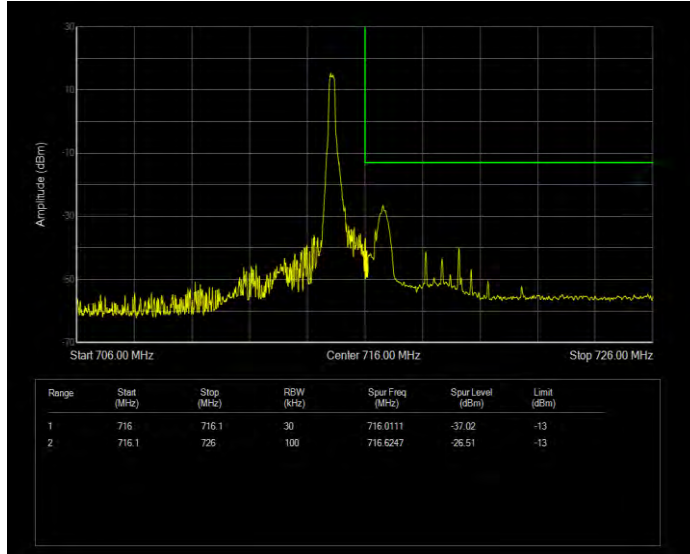

Band12 16QAM BW=1.4MHz Channel=23173 RB Size=1 Position=#0