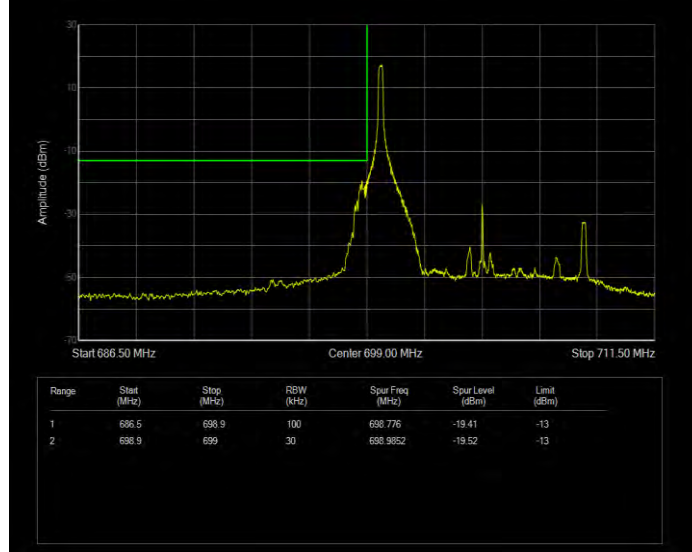

Band12 QPSK BW=10MHz Channel=23060 RB Size=1 Position=#0