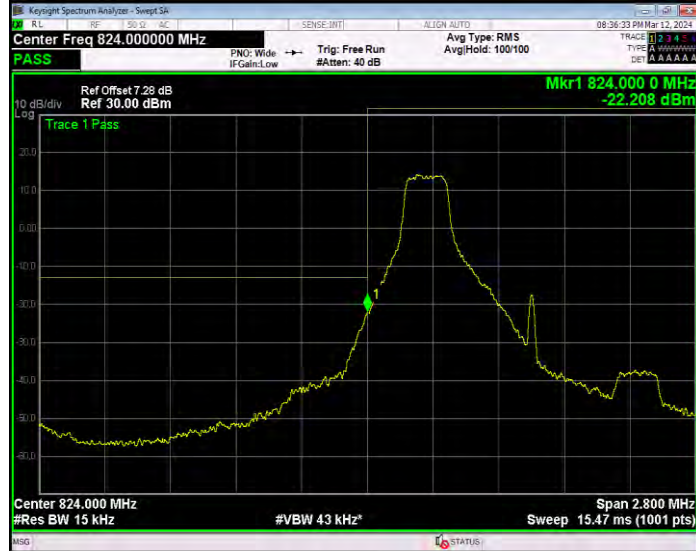

Band5 QPSK BW=1.4MHz Channel=20407 RB Size=1 Position=#0