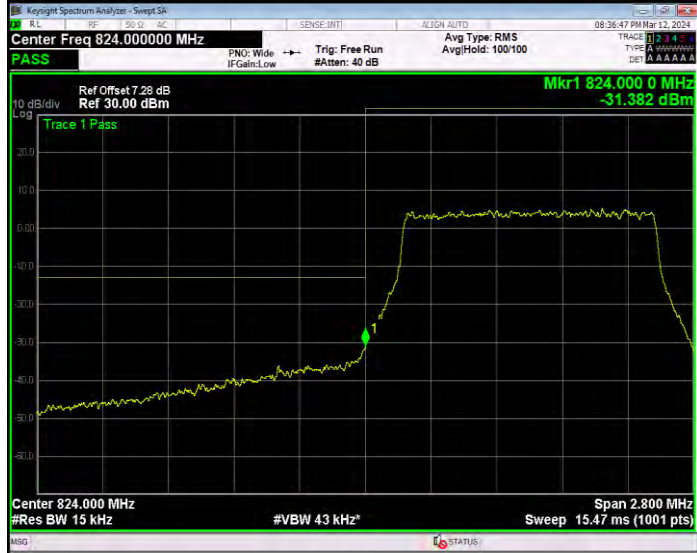

**Band4 QPSK BW=5MHz Channel=20375 RB Size=1 Position=#0**

**Band4 QPSK BW=5MHz Channel=20375 RB Size=25 Position=#0**

**Band5 16QAM BW=1.4MHz Channel=20407 RB Size=1 Position=#0**

**Band5 16QAM BW=1.4MHz Channel=20407 RB Size=6 Position=#0**

**Band5 16QAM BW=1.4MHz Channel=20643 RB Size=1 Position=#0**

**Band5 16QAM BW=1.4MHz Channel=20643 RB Size=6 Position=#0**

**Band5 16QAM BW=10MHz Channel=20450 RB Size=1 Position=#0**

**Band5 16QAM BW=10MHz Channel=20450 RB Size=50 Position=#0**