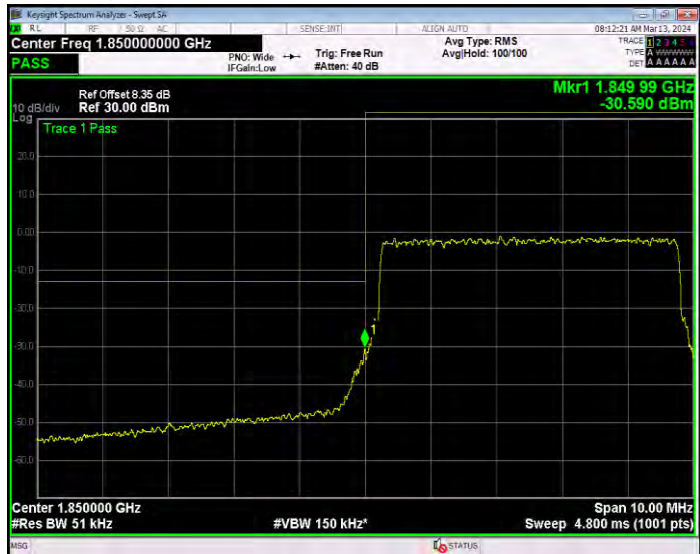

Band25 16QAM BW=5MHz Channel=26065 RB Size=25 Position=#0