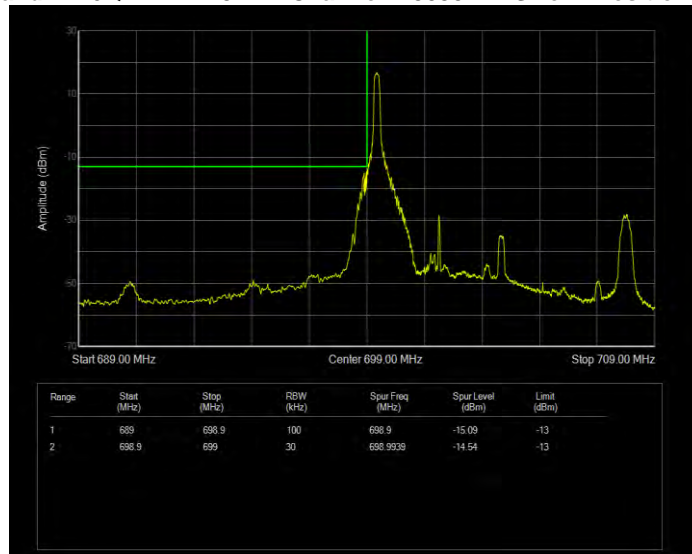

Band12 16QAM BW=5MHz Channel=23035 RB Size=1 Position=#0