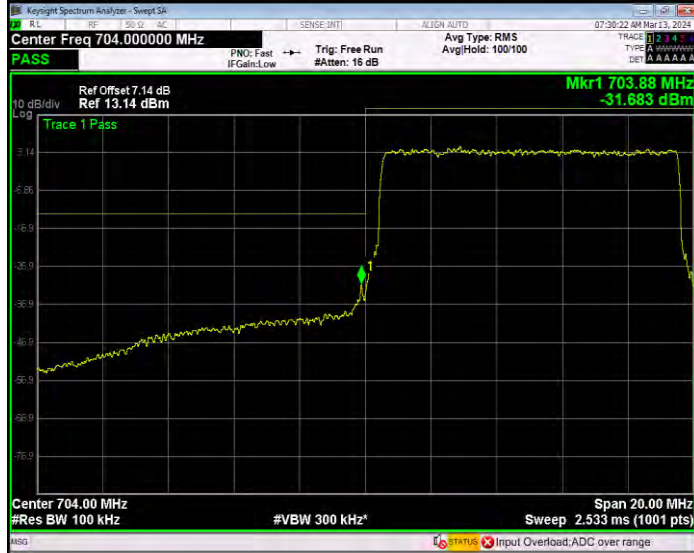

**Band13 QPSK BW=5MHz Channel=23255 RB Size=1 Position=#0**

**Band13 QPSK BW=5MHz Channel=23255 RB Size=25 Position=#0**

**Band17 16QAM BW=10MHz Channel=23780 RB Size=1 Position=#0**

**Band17 16QAM BW=10MHz Channel=23780 RB Size=50 Position=#0**