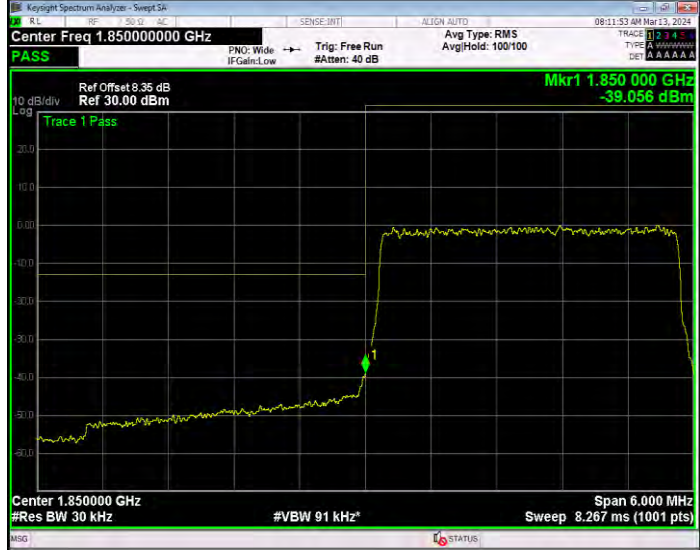

Band25 QPSK BW=3MHz Channel=26055 RB Size=15 Position=#0