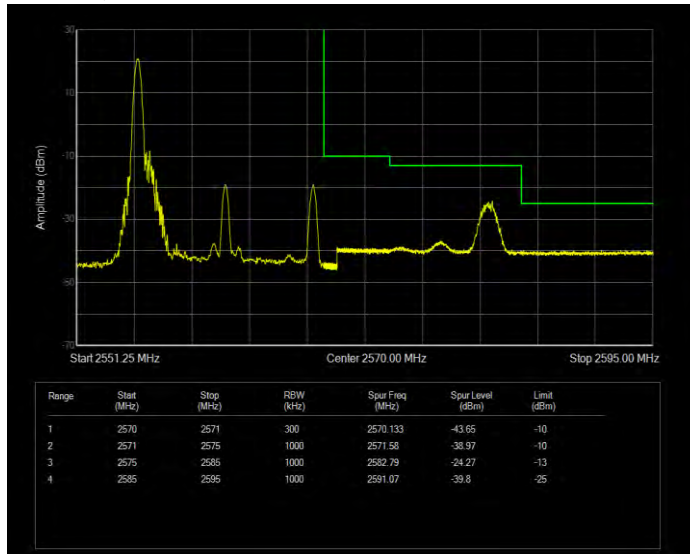

Band7 16QAM BW=15MHz Channel=21375 RB Size=1 Position=#0