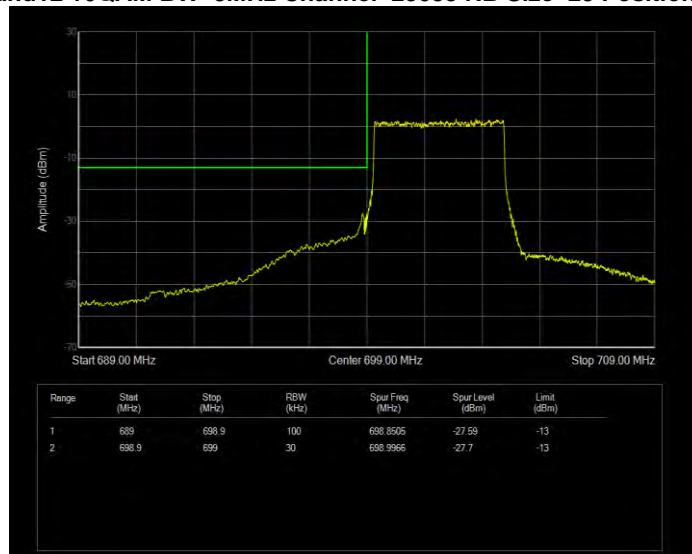

**Band12 16QAM BW=3MHz Channel=23165 RB Size=1 Position=#0**

**Band12 16QAM BW=3MHz Channel=23165 RB Size=15 Position=#0**

**Band12 16QAM BW=5MHz Channel=23035 RB Size=1 Position=#0**

**Band12 16QAM BW=5MHz Channel=23035 RB Size=25 Position=#0**

**Band12 16QAM BW=5MHz Channel=23155 RB Size=1 Position=#0**

**Band12 16QAM BW=5MHz Channel=23155 RB Size=25 Position=#0**

**Band12 QPSK BW=1.4MHz Channel=23017 RB Size=1 Position=#0**

**Band12 QPSK BW=1.4MHz Channel=23017 RB Size=6 Position=#0**