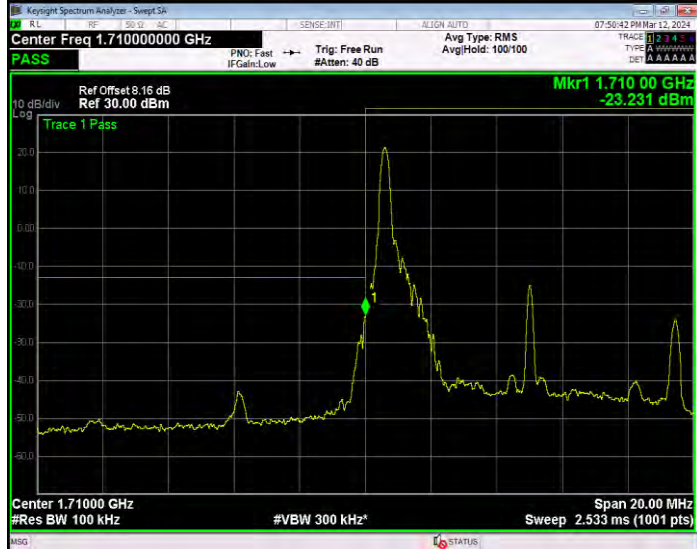

Band4 QPSK BW=10MHz Channel=20000 RB Size=1 Position=#0