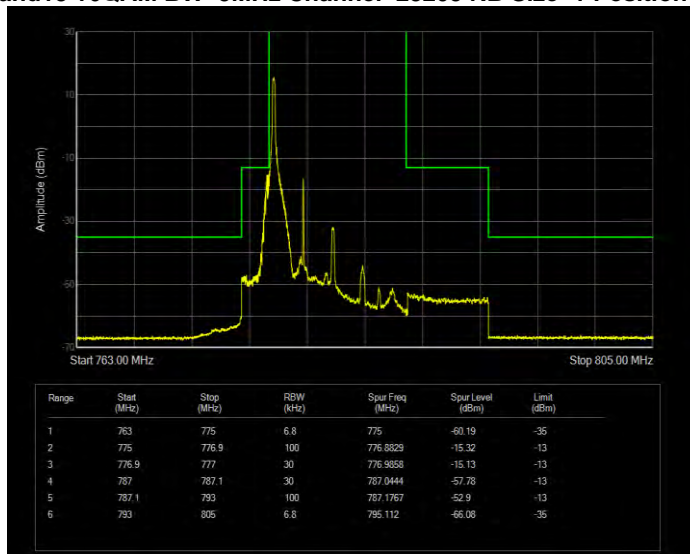

**Band12 QPSK BW=5MHz Channel=23155 RB Size=1 Position=#0**

**Band12 QPSK BW=5MHz Channel=23155 RB Size=25 Position=#0**

**Band13 16QAM BW=10MHz Channel=23230 RB Size=1 Position=#0**

**Band13 16QAM BW=10MHz Channel=23230 RB Size=50 Position=#0**

**Band13 16QAM BW=5MHz Channel=23205 RB Size=1 Position=#0**

**Band13 16QAM BW=5MHz Channel=23205 RB Size=25 Position=#0**

**Band13 16QAM BW=5MHz Channel=23255 RB Size=1 Position=#0**

**Band13 16QAM BW=5MHz Channel=23255 RB Size=25 Position=#0**