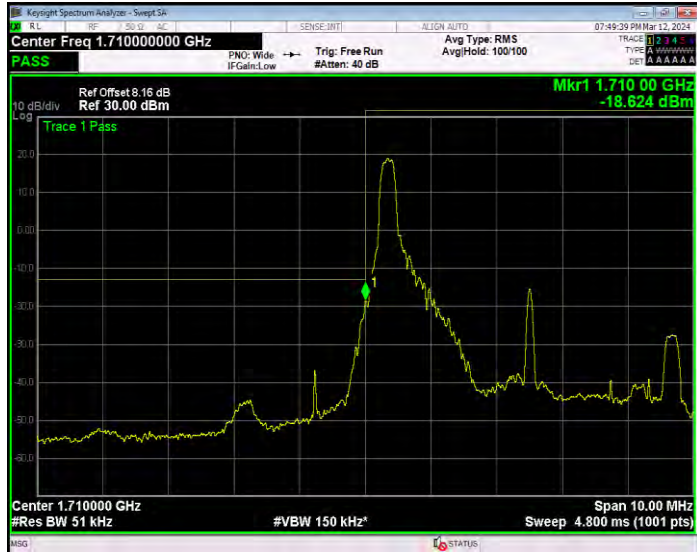

Band4 QPSK BW=5MHz Channel=19975 RB Size=1 Position=#0