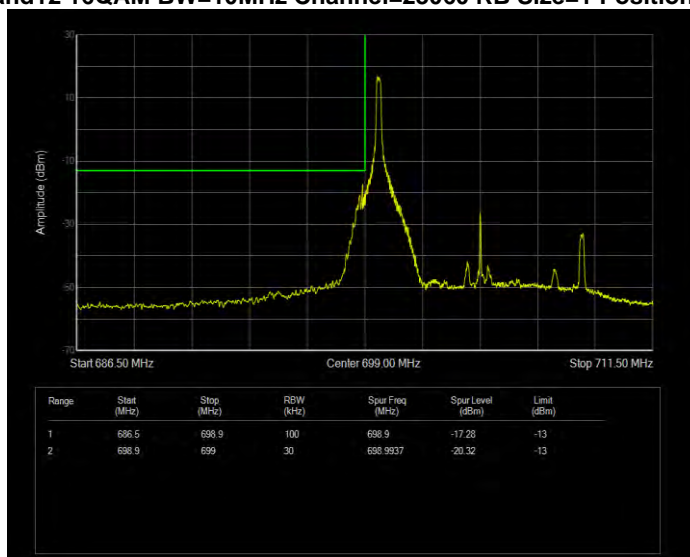

Band12 16QAM BW=10MHz Channel=23060 RB Size=1 Position=#0