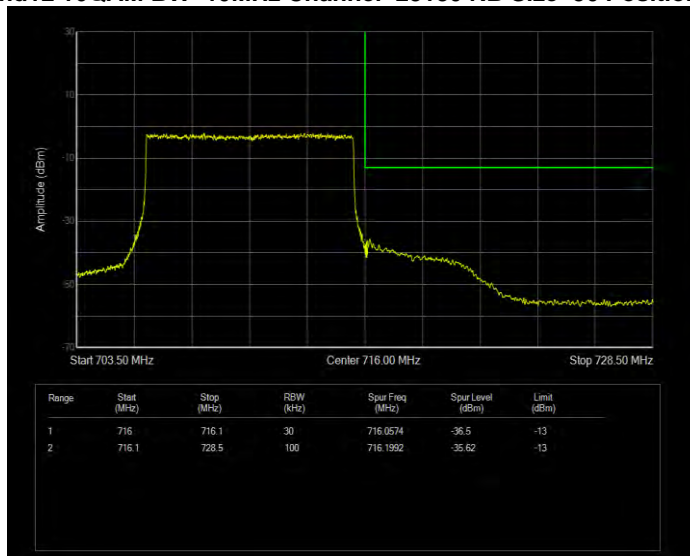

Band12 16QAM BW=3MHz Channel=23025 RB Size=1 Position=#0

Band12 16QAM BW=10MHz Channel=23130 RB Size=50 Position=#0