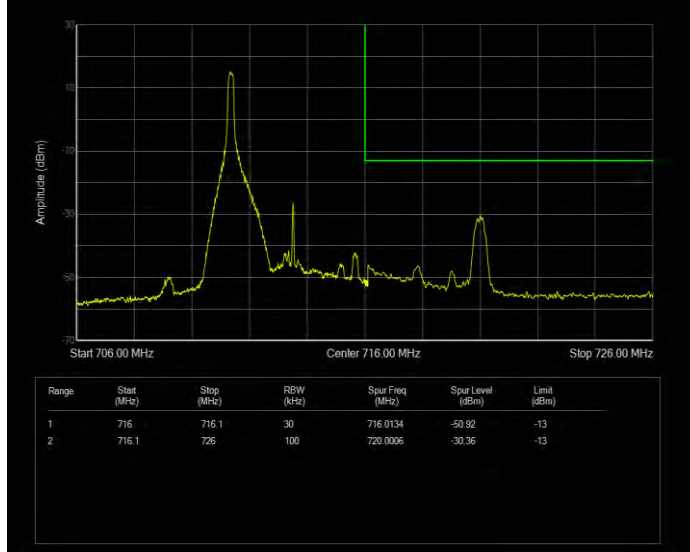

Band12 16QAM BW=5MHz Channel=23155 RB Size=1 Position=#0