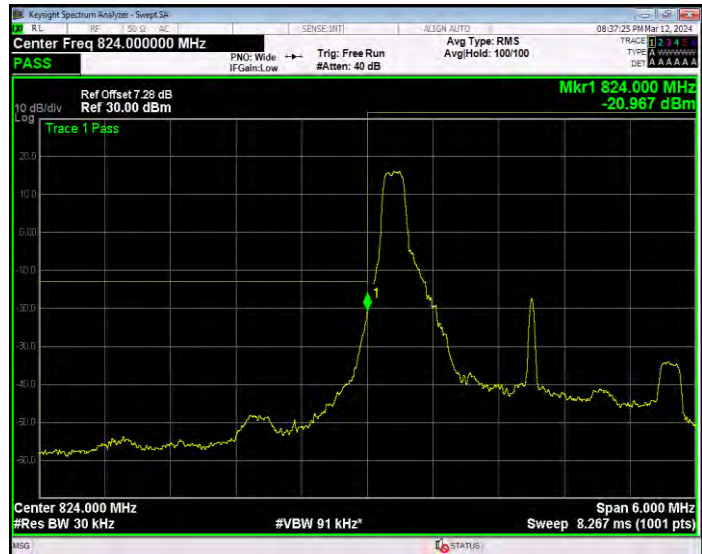

Band5 16QAM BW=3MHz Channel=20415 RB Size=1 Position=#0