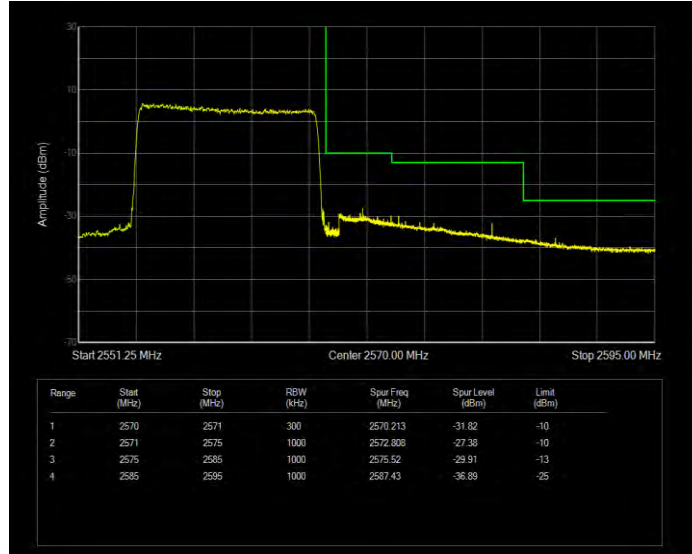

**Band5 QPSK BW=5MHz Channel=20625 RB Size=1 Position=#0**

**Band5 QPSK BW=5MHz Channel=20625 RB Size=25 Position=#0**

**Band7 16QAM BW=10MHz Channel=20800 RB Size=1 Position=#0**

**Band7 16QAM BW=10MHz Channel=20800 RB Size=50 Position=#0**

**Band7 16QAM BW=10MHz Channel=21400 RB Size=1 Position=#0**

**Band7 16QAM BW=10MHz Channel=21400 RB Size=50 Position=#0**

**Band7 16QAM BW=15MHz Channel=20825 RB Size=1 Position=#0**

**Band7 16QAM BW=15MHz Channel=20825 RB Size=75 Position=#0**

**Band7 16QAM BW=15MHz Channel=21375 RB Size=1 Position=#0**

**Band7 16QAM BW=15MHz Channel=21375 RB Size=75 Position=#0**

**Band7 16QAM BW=20MHz Channel=20850 RB Size=1 Position=#0**

**Band7 16QAM BW=20MHz Channel=20850 RB Size=100 Position=#0**