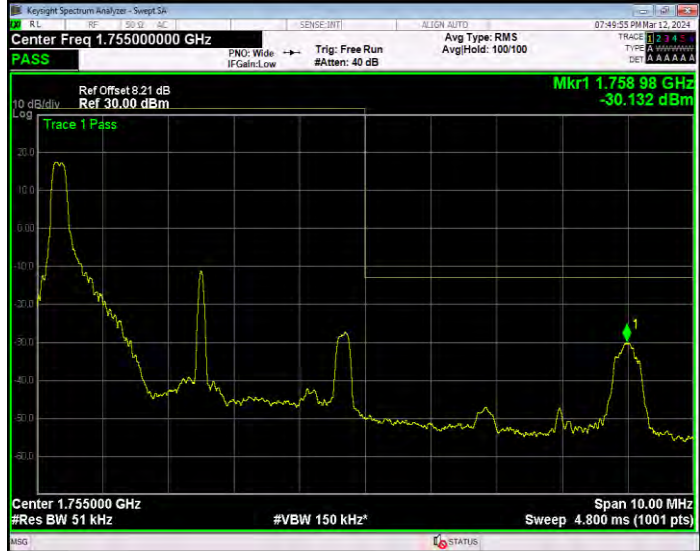

Band4 QPSK BW=5MHz Channel=20375 RB Size=1 Position=#0