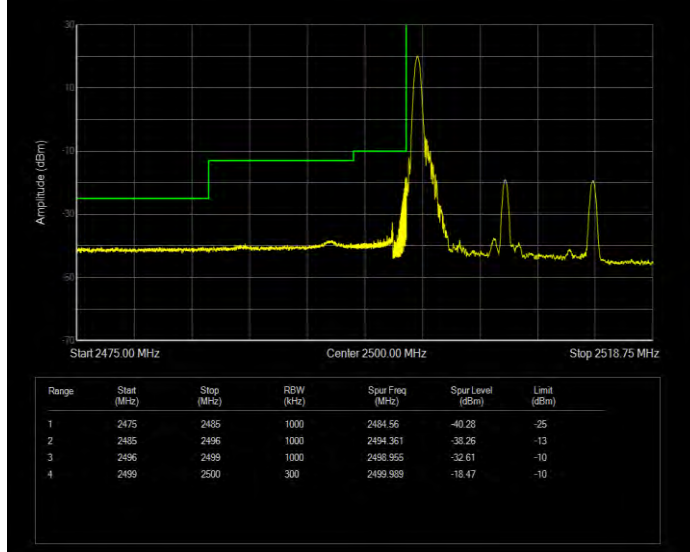

**Band5 QPSK BW=5MHz Channel=20625 RB Size=1 Position=#0**

**Band5 QPSK BW=5MHz Channel=20625 RB Size=25 Position=#0**

**Band7 16QAM BW=10MHz Channel=20800 RB Size=1 Position=#0**

**Band7 16QAM BW=10MHz Channel=20800 RB Size=50 Position=#0**

**Band7 16QAM BW=10MHz Channel=21400 RB Size=1 Position=#0**

**Band7 16QAM BW=10MHz Channel=21400 RB Size=50 Position=#0**

**Band7 16QAM BW=15MHz Channel=20825 RB Size=1 Position=#0**

**Band7 16QAM BW=15MHz Channel=20825 RB Size=75 Position=#0**