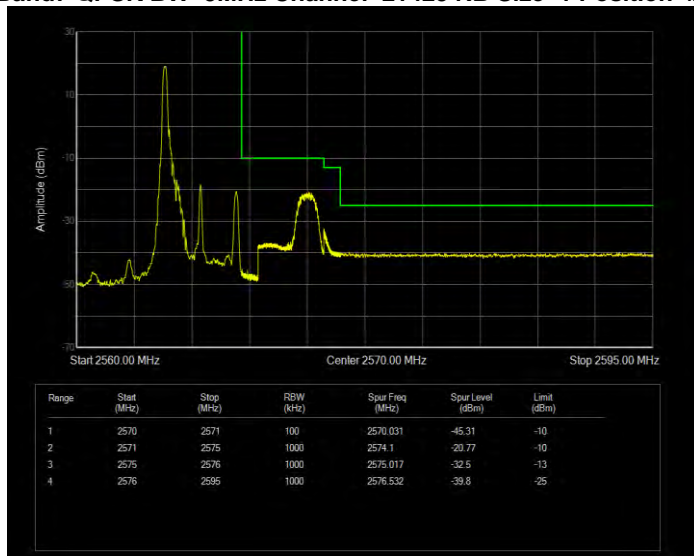

Band7 QPSK BW=5MHz Channel=21425 RB Size=1 Position=#0