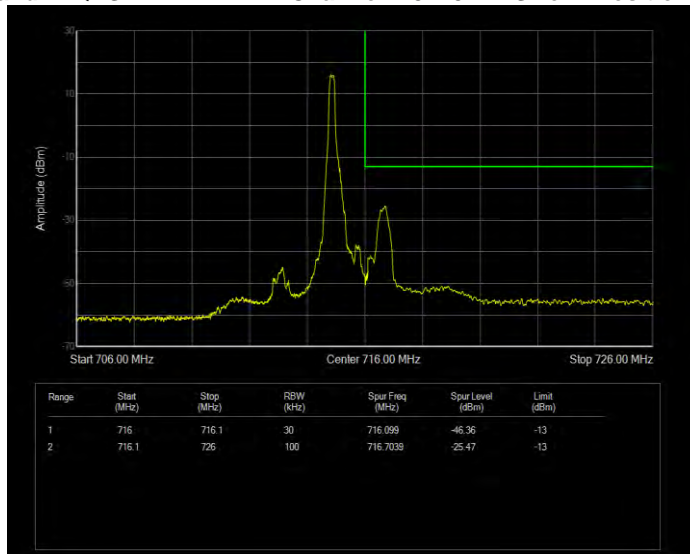

Band12 QPSK BW=1.4MHz Channel=23173 RB Size=1 Position=#0