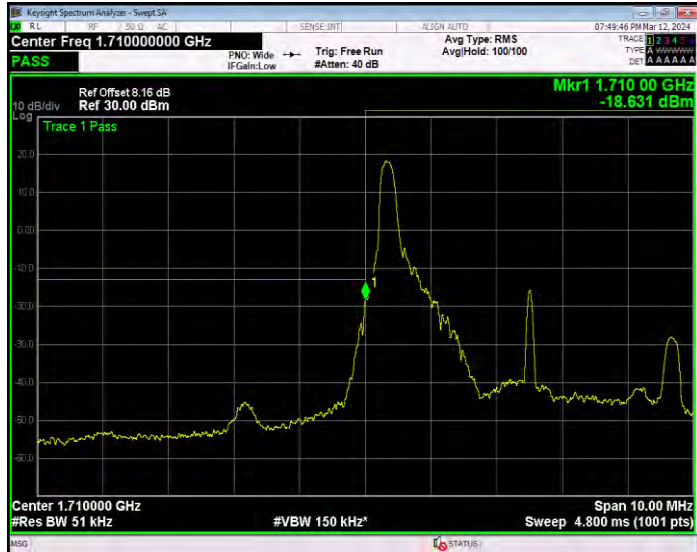

**Band4 16QAM BW=3MHz Channel=20385 RB Size=1 Position=#0**

**Band4 16QAM BW=3MHz Channel=20385 RB Size=15 Position=#0**

**Band4 16QAM BW=5MHz Channel=19975 RB Size=1 Position=#0**

**Band4 16QAM BW=5MHz Channel=19975 RB Size=25 Position=#0**

**Band4 16QAM BW=5MHz Channel=20375 RB Size=1 Position=#0**

**Band4 16QAM BW=5MHz Channel=20375 RB Size=25 Position=#0**

**Band4 QPSK BW=1.4MHz Channel=19957 RB Size=1 Position=#0**

**Band4 QPSK BW=1.4MHz Channel=19957 RB Size=6 Position=#0**