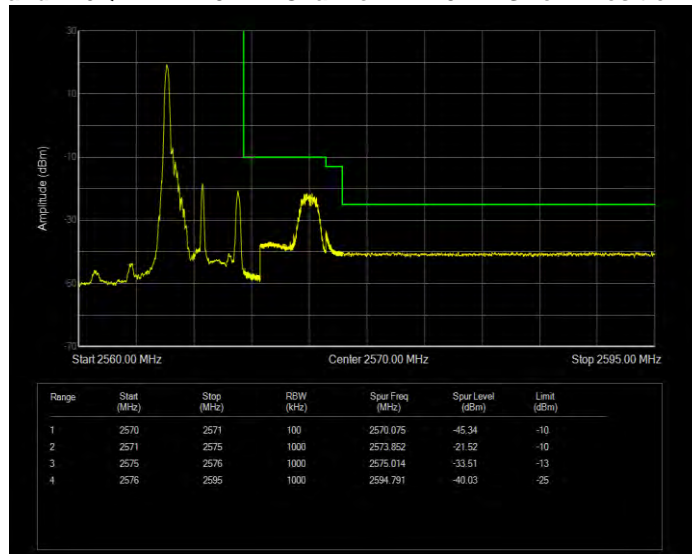

Band7 16QAM BW=5MHz Channel=21425 RB Size=1 Position=#0