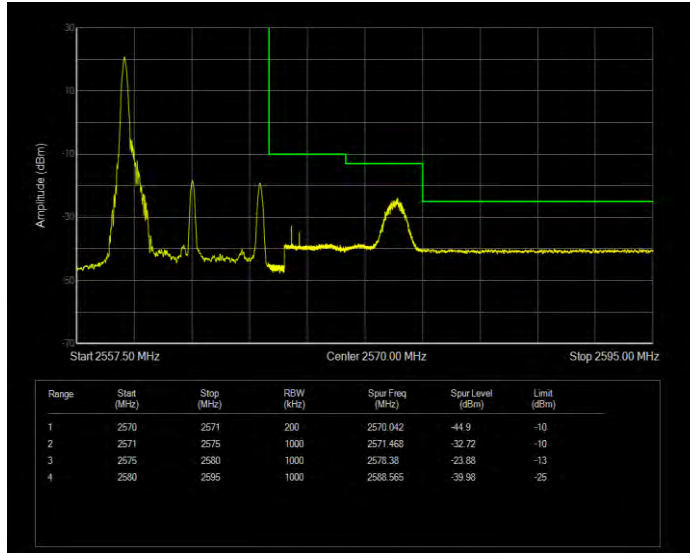

**Band5 QPSK BW=5MHz Channel=20625 RB Size=1 Position=#0**

**Band5 QPSK BW=5MHz Channel=20625 RB Size=25 Position=#0**

**Band7 16QAM BW=10MHz Channel=20800 RB Size=1 Position=#0**

**Band7 16QAM BW=10MHz Channel=20800 RB Size=50 Position=#0**

**Band7 16QAM BW=10MHz Channel=21400 RB Size=1 Position=#0**

**Band7 16QAM BW=10MHz Channel=21400 RB Size=50 Position=#0**

**Band7 16QAM BW=15MHz Channel=20825 RB Size=1 Position=#0**

**Band7 16QAM BW=15MHz Channel=20825 RB Size=75 Position=#0**