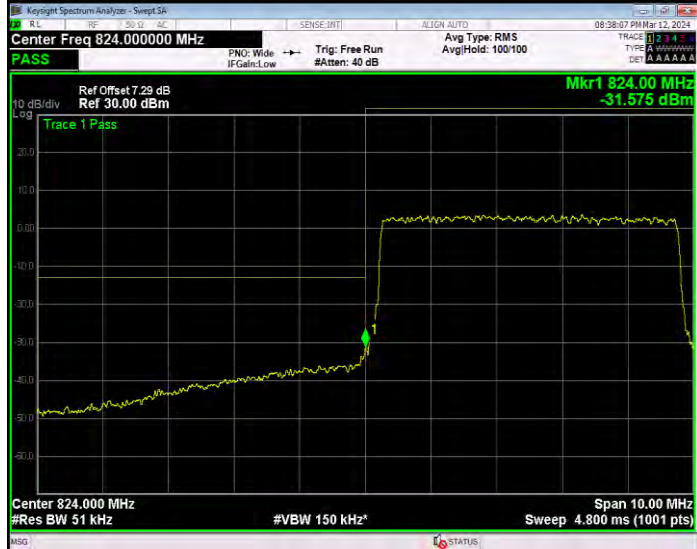

**Band5 16QAM BW=3MHz Channel=20635 RB Size=1 Position=#0**

**Band5 16QAM BW=3MHz Channel=20635 RB Size=15 Position=#0**

**Band5 16QAM BW=5MHz Channel=20425 RB Size=1 Position=#0**

**Band5 16QAM BW=5MHz Channel=20425 RB Size=25 Position=#0**