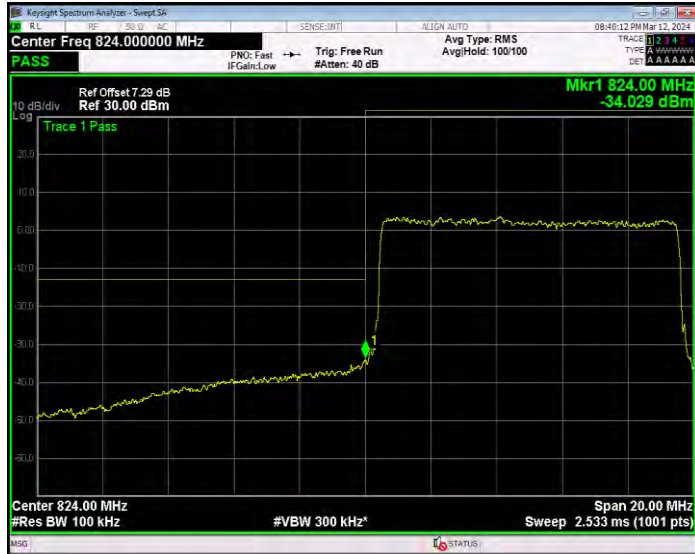

**Band5 16QAM BW=1.4MHz Channel=20643 RB Size=1 Position=#0**

**Band5 16QAM BW=1.4MHz Channel=20643 RB Size=6 Position=#0**

**Band5 16QAM BW=10MHz Channel=20450 RB Size=1 Position=#0**

**Band5 16QAM BW=10MHz Channel=20450 RB Size=50 Position=#0**

**Band5 16QAM BW=10MHz Channel=20600 RB Size=1 Position=#0**

**Band5 16QAM BW=10MHz Channel=20600 RB Size=50 Position=#0**

**Band5 16QAM BW=3MHz Channel=20415 RB Size=1 Position=#0**

**Band5 16QAM BW=3MHz Channel=20415 RB Size=15 Position=#0**