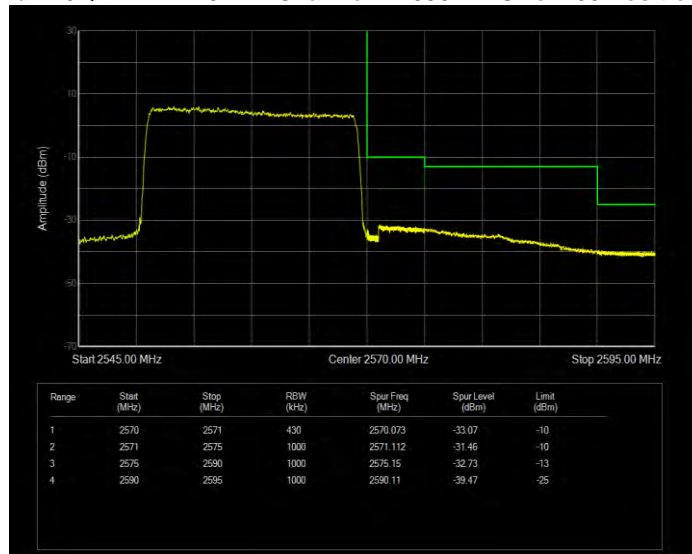

**Band7 16QAM BW=15MHz Channel=21375 RB Size=1 Position=#0**

**Band7 16QAM BW=15MHz Channel=21375 RB Size=75 Position=#0**

**Band7 16QAM BW=20MHz Channel=20850 RB Size=1 Position=#0**

**Band7 16QAM BW=20MHz Channel=20850 RB Size=100 Position=#0**

**Band7 16QAM BW=20MHz Channel=21350 RB Size=1 Position=#0**

**Band7 16QAM BW=20MHz Channel=21350 RB Size=100 Position=#0**

**Band7 16QAM BW=5MHz Channel=20775 RB Size=1 Position=#0**

**Band7 16QAM BW=5MHz Channel=20775 RB Size=25 Position=#0**