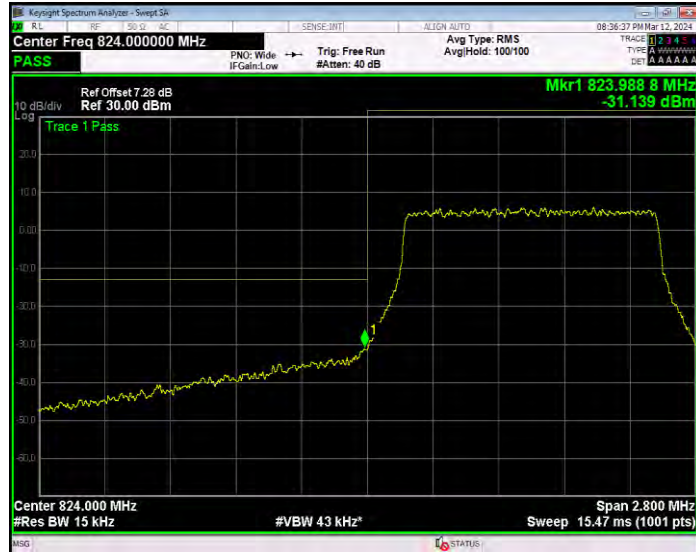

**Band5 16QAM BW=5MHz Channel=20625 RB Size=1 Position=#0**

**Band5 16QAM BW=5MHz Channel=20625 RB Size=25 Position=#0**

**Band5 QPSK BW=1.4MHz Channel=20407 RB Size=1 Position=#0**

**Band5 QPSK BW=1.4MHz Channel=20407 RB Size=6 Position=#0**