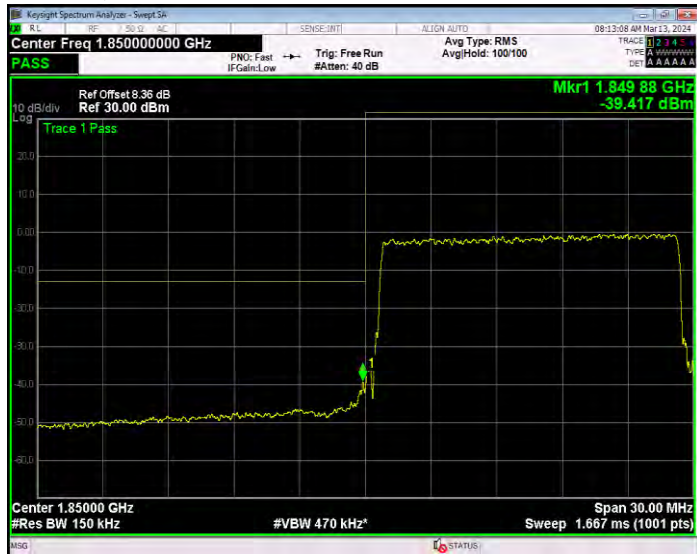

Band25 16QAM BW=15MHz Channel=26115 RB Size=75 Position=#0