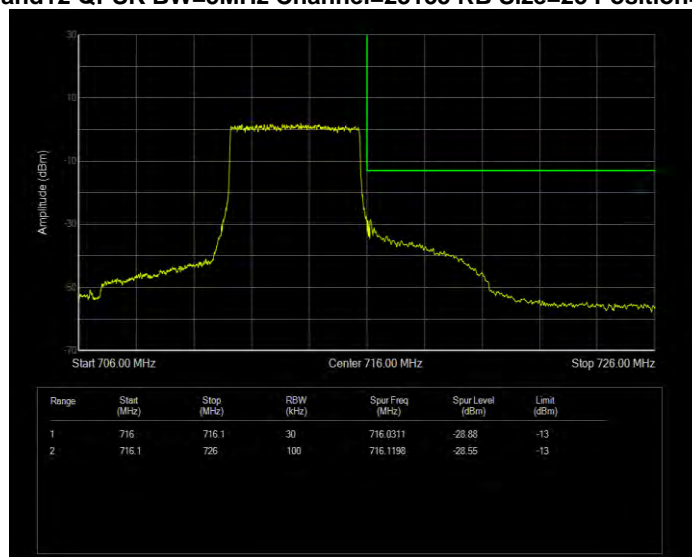

Band13 16QAM BW=10MHz Channel=23230 RB Size=1 Position=#0

Band12 QPSK BW=5MHz Channel=23155 RB Size=25 Position=#0