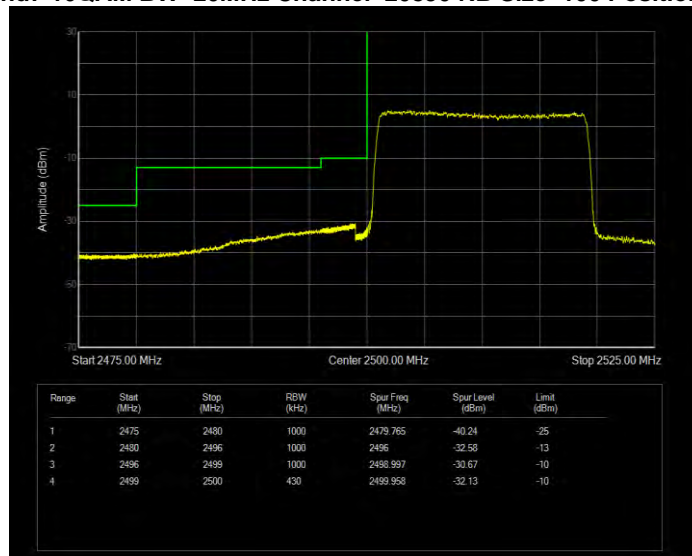

**Band7 16QAM BW=10MHz Channel=21400 RB Size=1 Position=#0**

**Band7 16QAM BW=10MHz Channel=21400 RB Size=50 Position=#0**

**Band7 16QAM BW=15MHz Channel=20825 RB Size=1 Position=#0**

**Band7 16QAM BW=15MHz Channel=20825 RB Size=75 Position=#0**

**Band7 16QAM BW=15MHz Channel=21375 RB Size=1 Position=#0**

**Band7 16QAM BW=15MHz Channel=21375 RB Size=75 Position=#0**

**Band7 16QAM BW=20MHz Channel=20850 RB Size=1 Position=#0**

**Band7 16QAM BW=20MHz Channel=20850 RB Size=100 Position=#0**

**Band7 16QAM BW=20MHz Channel=21350 RB Size=1 Position=#0**

**Band7 16QAM BW=20MHz Channel=21350 RB Size=100 Position=#0**

**Band7 16QAM BW=5MHz Channel=20775 RB Size=1 Position=#0**

**Band7 16QAM BW=5MHz Channel=20775 RB Size=25 Position=#0**