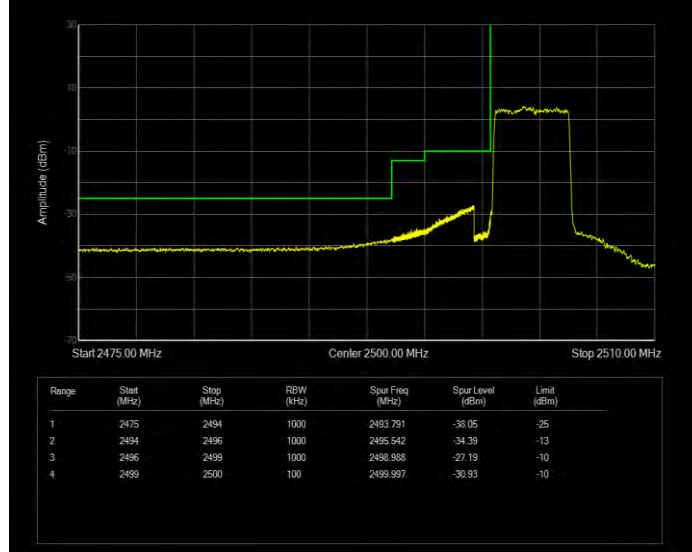

**Band7 16QAM BW=20MHz Channel=21350 RB Size=1 Position=#0**

**Band7 16QAM BW=20MHz Channel=21350 RB Size=100 Position=#0**

**Band7 16QAM BW=5MHz Channel=20775 RB Size=1 Position=#0**

**Band7 16QAM BW=5MHz Channel=20775 RB Size=25 Position=#0**

**Band7 16QAM BW=5MHz Channel=21425 RB Size=1 Position=#0**

**Band7 16QAM BW=5MHz Channel=21425 RB Size=25 Position=#0**

**Band7 QPSK BW=10MHz Channel=20800 RB Size=1 Position=#0**

**Band7 QPSK BW=10MHz Channel=20800 RB Size=50 Position=#0**