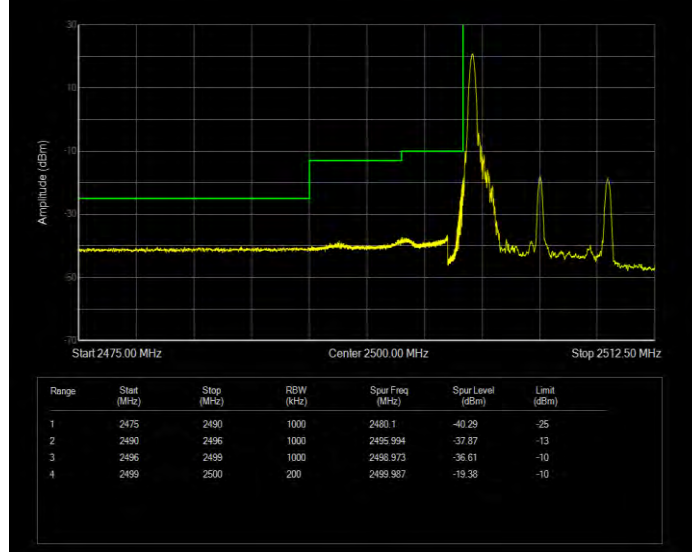

Band7 QPSK BW=10MHz Channel=20800 RB Size=1 Position=#0