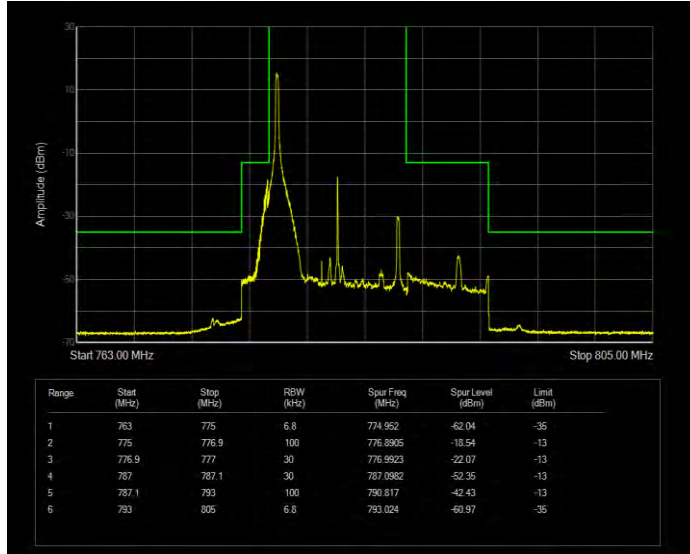

Band13 16QAM BW=10MHz Channel=23230 RB Size=50 Position=#0

Band13 16QAM BW=10MHz Channel=23230 RB Size=1 Position=#0