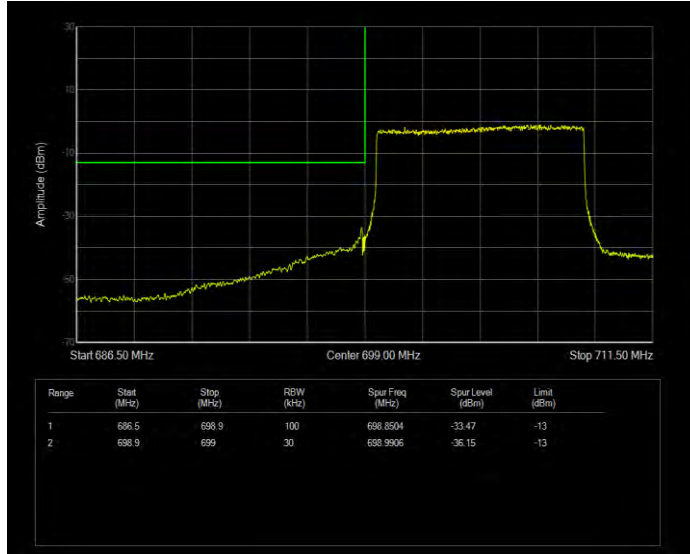

**Band12 16QAM BW=1.4MHz Channel=23173 RB Size=1 Position=#0**

**Band12 16QAM BW=1.4MHz Channel=23173 RB Size=6 Position=#0**

**Band12 16QAM BW=10MHz Channel=23060 RB Size=1 Position=#0**

**Band12 16QAM BW=10MHz Channel=23060 RB Size=50 Position=#0**

**Band12 16QAM BW=10MHz Channel=23130 RB Size=1 Position=#0**

**Band12 16QAM BW=10MHz Channel=23130 RB Size=50 Position=#0**

**Band12 16QAM BW=3MHz Channel=23025 RB Size=1 Position=#0**

**Band12 16QAM BW=3MHz Channel=23025 RB Size=15 Position=#0**