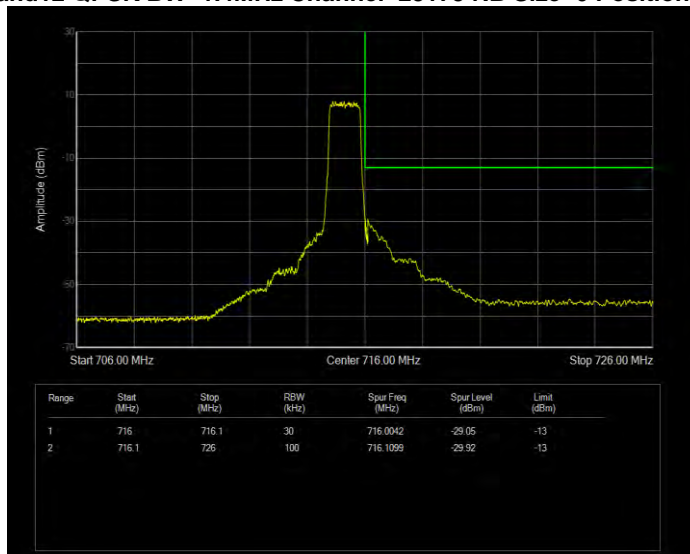

Band12 QPSK BW=1.4MHz Channel=23173 RB Size=6 Position=#0