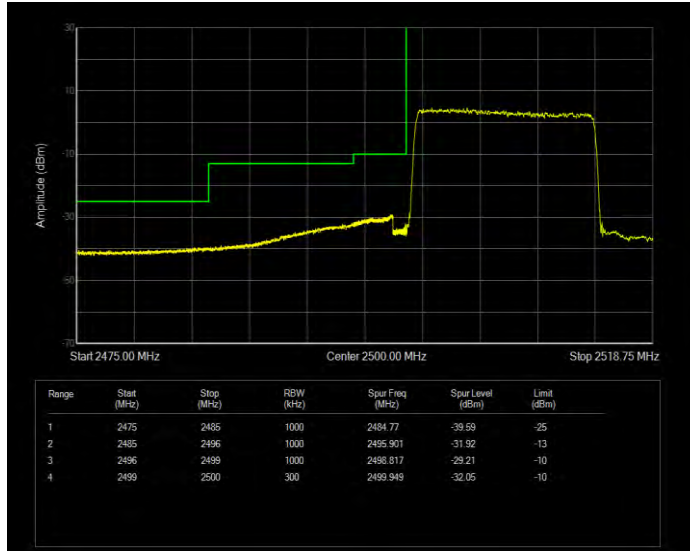

**Band5 QPSK BW=5MHz Channel=20625 RB Size=1 Position=#0**

**Band5 QPSK BW=5MHz Channel=20625 RB Size=25 Position=#0**

**Band7 16QAM BW=10MHz Channel=20800 RB Size=1 Position=#0**

**Band7 16QAM BW=10MHz Channel=20800 RB Size=50 Position=#0**

**Band7 16QAM BW=10MHz Channel=21400 RB Size=1 Position=#0**

**Band7 16QAM BW=10MHz Channel=21400 RB Size=50 Position=#0**

**Band7 16QAM BW=15MHz Channel=20825 RB Size=1 Position=#0**

**Band7 16QAM BW=15MHz Channel=20825 RB Size=75 Position=#0**

**Band7 16QAM BW=15MHz Channel=21375 RB Size=1 Position=#0**

**Band7 16QAM BW=15MHz Channel=21375 RB Size=75 Position=#0**

**Band7 16QAM BW=20MHz Channel=20850 RB Size=1 Position=#0**

**Band7 16QAM BW=20MHz Channel=20850 RB Size=100 Position=#0**