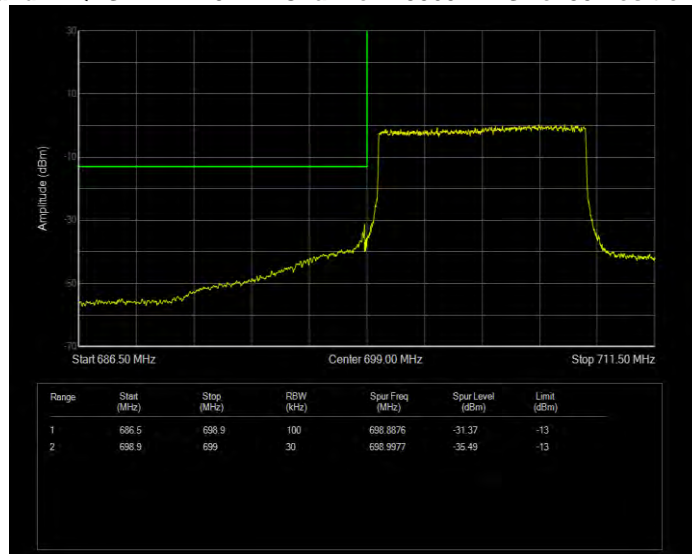

**Band12 QPSK BW=1.4MHz Channel=23173 RB Size=1 Position=#0**

**Band12 QPSK BW=1.4MHz Channel=23173 RB Size=6 Position=#0**

**Band12 QPSK BW=10MHz Channel=23060 RB Size=1 Position=#0**

**Band12 QPSK BW=10MHz Channel=23060 RB Size=50 Position=#0**