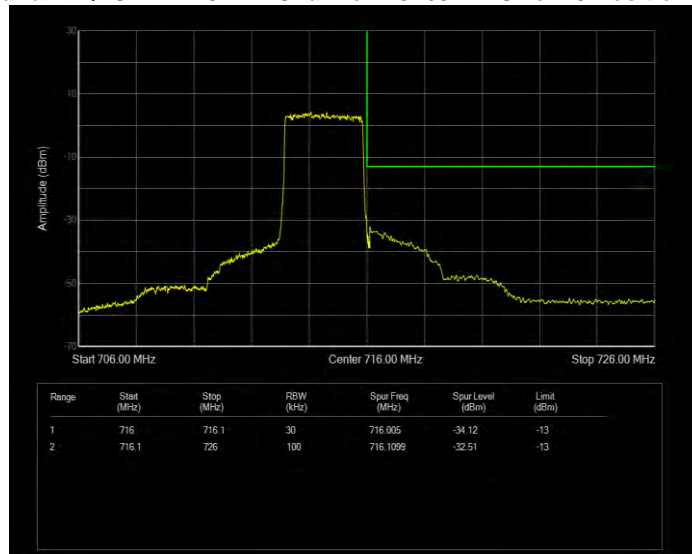

Band12 QPSK BW=3MHz Channel=23165 RB Size=15 Position=#0