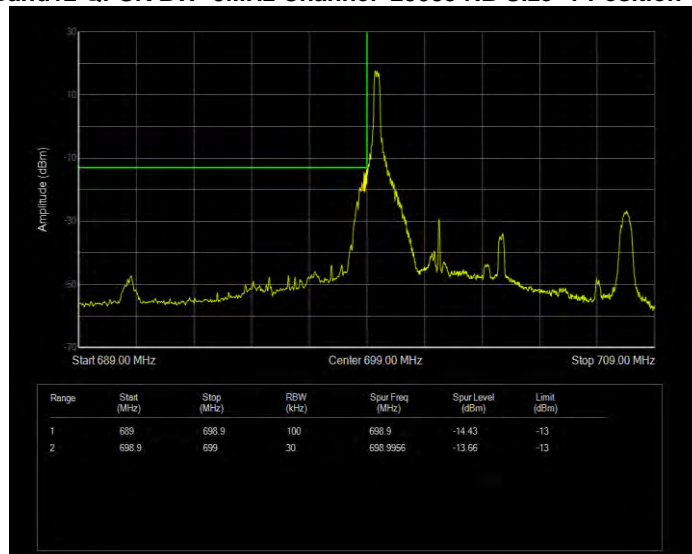

Band12 QPSK BW=5MHz Channel=23035 RB Size=1 Position=#0