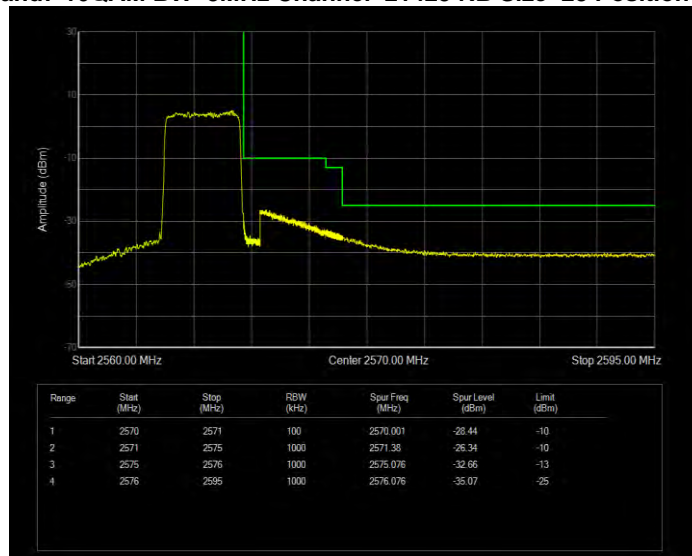

**Band7 16QAM BW=20MHz Channel=21350 RB Size=1 Position=#0**

**Band7 16QAM BW=20MHz Channel=21350 RB Size=100 Position=#0**

**Band7 16QAM BW=5MHz Channel=20775 RB Size=1 Position=#0**

**Band7 16QAM BW=5MHz Channel=20775 RB Size=25 Position=#0**

**Band7 16QAM BW=5MHz Channel=21425 RB Size=1 Position=#0**

**Band7 16QAM BW=5MHz Channel=21425 RB Size=25 Position=#0**

**Band7 QPSK BW=10MHz Channel=20800 RB Size=1 Position=#0**

**Band7 QPSK BW=10MHz Channel=20800 RB Size=50 Position=#0**