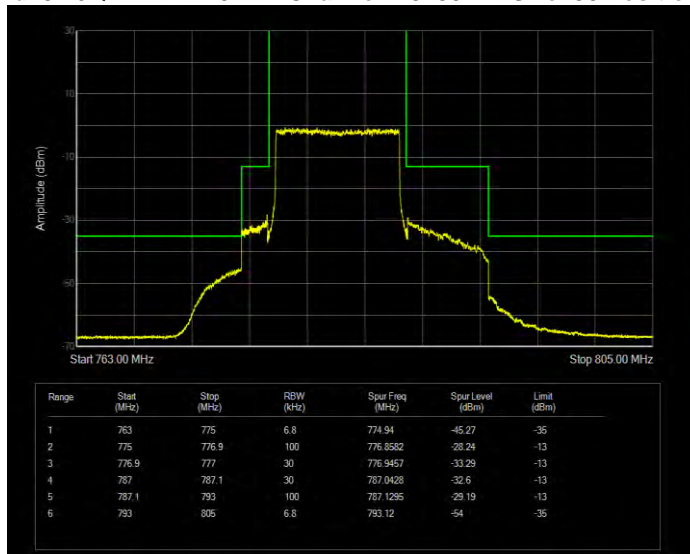

**Band12 QPSK BW=5MHz Channel=23155 RB Size=1 Position=#0**

**Band12 QPSK BW=5MHz Channel=23155 RB Size=25 Position=#0**

**Band13 16QAM BW=10MHz Channel=23230 RB Size=1 Position=#0**

**Band13 16QAM BW=10MHz Channel=23230 RB Size=50 Position=#0**

**Band13 16QAM BW=5MHz Channel=23205 RB Size=1 Position=#0**

**Band13 16QAM BW=5MHz Channel=23205 RB Size=25 Position=#0**

**Band13 16QAM BW=5MHz Channel=23255 RB Size=1 Position=#0**

**Band13 16QAM BW=5MHz Channel=23255 RB Size=25 Position=#0**