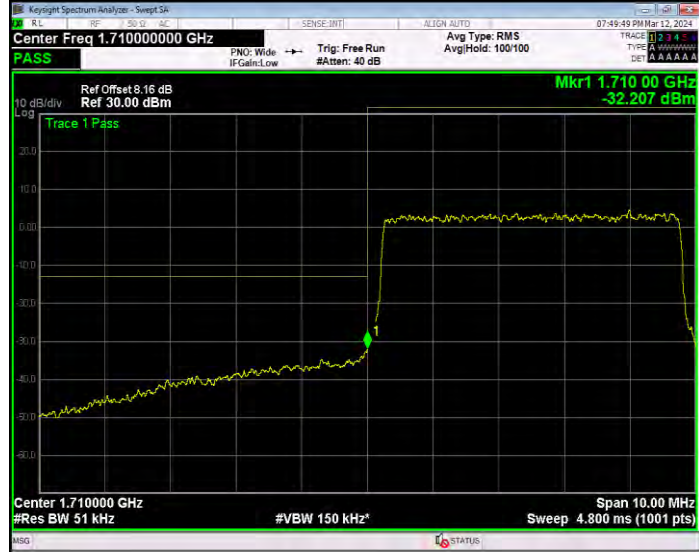

**Band4 16QAM BW=3MHz Channel=20385 RB Size=1 Position=#0**

**Band4 16QAM BW=3MHz Channel=20385 RB Size=15 Position=#0**

**Band4 16QAM BW=5MHz Channel=19975 RB Size=1 Position=#0**

**Band4 16QAM BW=5MHz Channel=19975 RB Size=25 Position=#0**

**Band4 16QAM BW=5MHz Channel=20375 RB Size=1 Position=#0**

**Band4 16QAM BW=5MHz Channel=20375 RB Size=25 Position=#0**

**Band4 QPSK BW=1.4MHz Channel=19957 RB Size=1 Position=#0**

**Band4 QPSK BW=1.4MHz Channel=19957 RB Size=6 Position=#0**