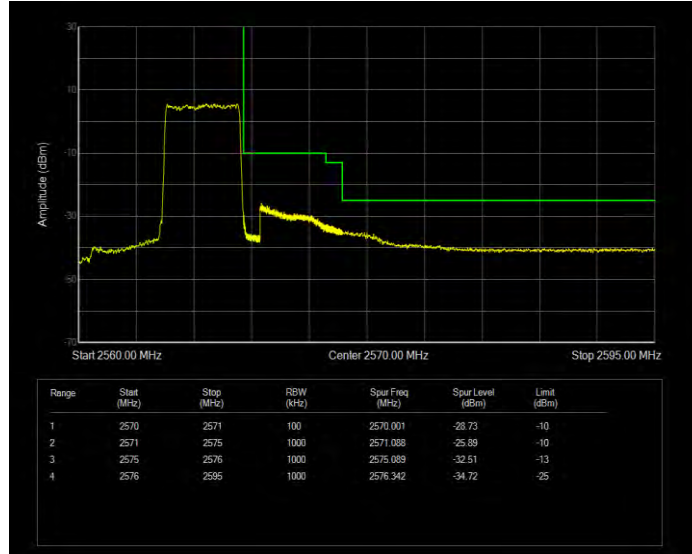

Band7 QPSK BW=5MHz Channel=21425 RB Size=25 Position=#0