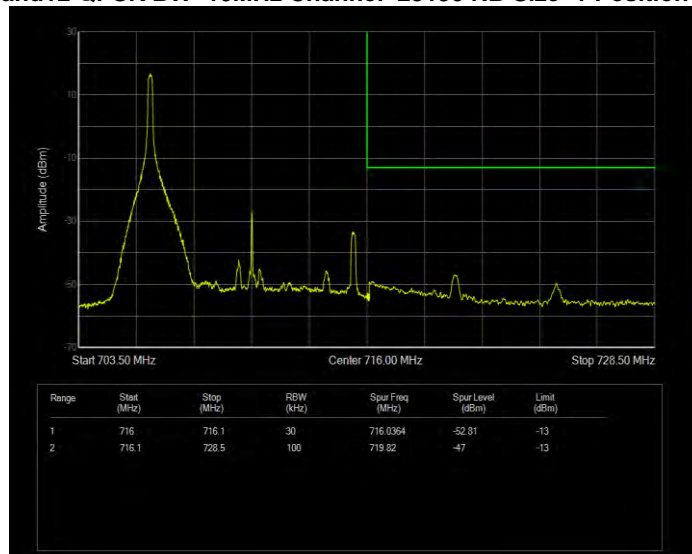

Band12 QPSK BW=10MHz Channel=23130 RB Size=1 Position=#0