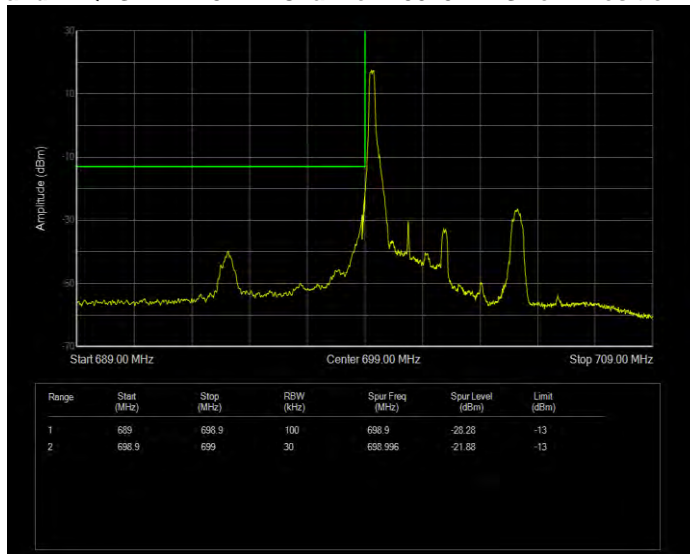

Band12 QPSK BW=3MHz Channel=23025 RB Size=1 Position=#0