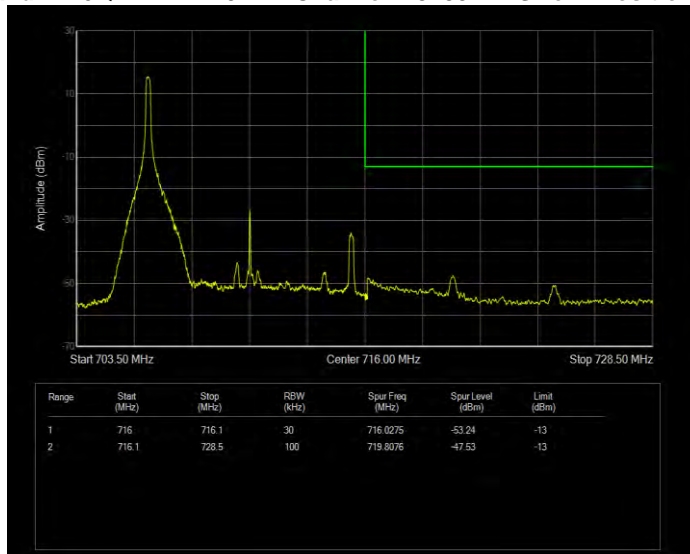

Band12 16QAM BW=10MHz Channel=23130 RB Size=1 Position=#0