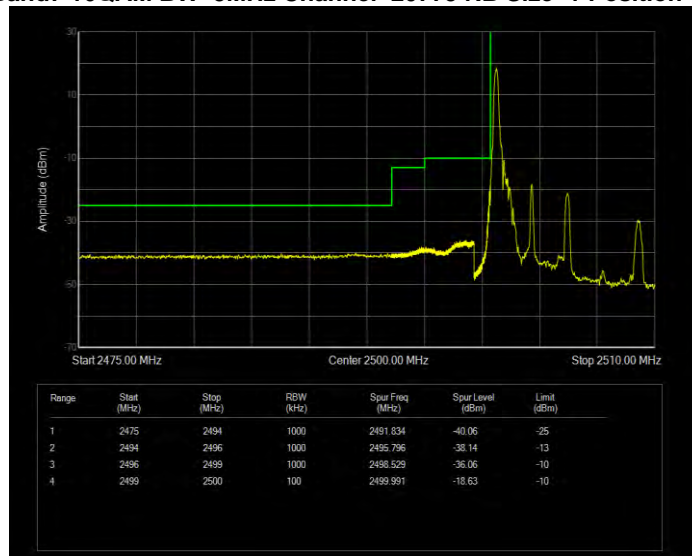

**Band7 16QAM BW=15MHz Channel=21375 RB Size=1 Position=#0**

**Band7 16QAM BW=15MHz Channel=21375 RB Size=75 Position=#0**

**Band7 16QAM BW=20MHz Channel=20850 RB Size=1 Position=#0**

**Band7 16QAM BW=20MHz Channel=20850 RB Size=100 Position=#0**

**Band7 16QAM BW=20MHz Channel=21350 RB Size=1 Position=#0**

**Band7 16QAM BW=20MHz Channel=21350 RB Size=100 Position=#0**

**Band7 16QAM BW=5MHz Channel=20775 RB Size=1 Position=#0**

**Band7 16QAM BW=5MHz Channel=20775 RB Size=25 Position=#0**