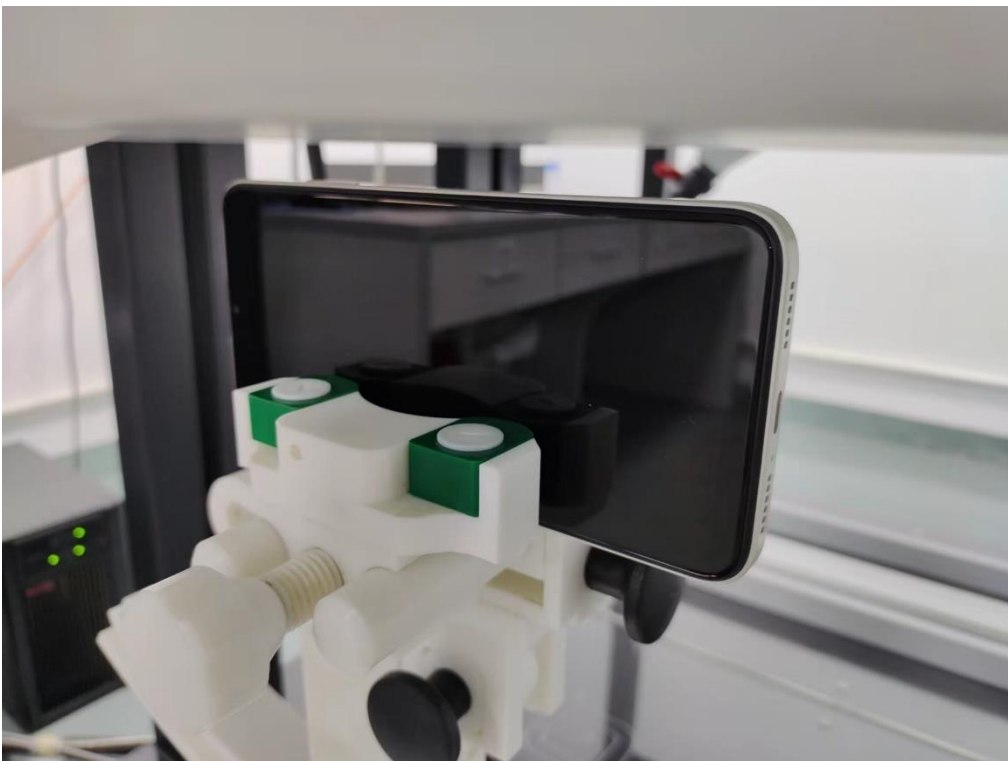

FCC ID_SAR Setup photos

Right Touch

Right Tilt

Left Touch

Left Tilt

Body Front side (separation distance is 10mm)

Body Back side (separation distance 10mm)

Body Left side (separation distance is 10mm)

Body Right side (separation distance is 10mm)

Body Top side (separation distance is 10mm)

Body Bottom side (separation distance is 10mm)