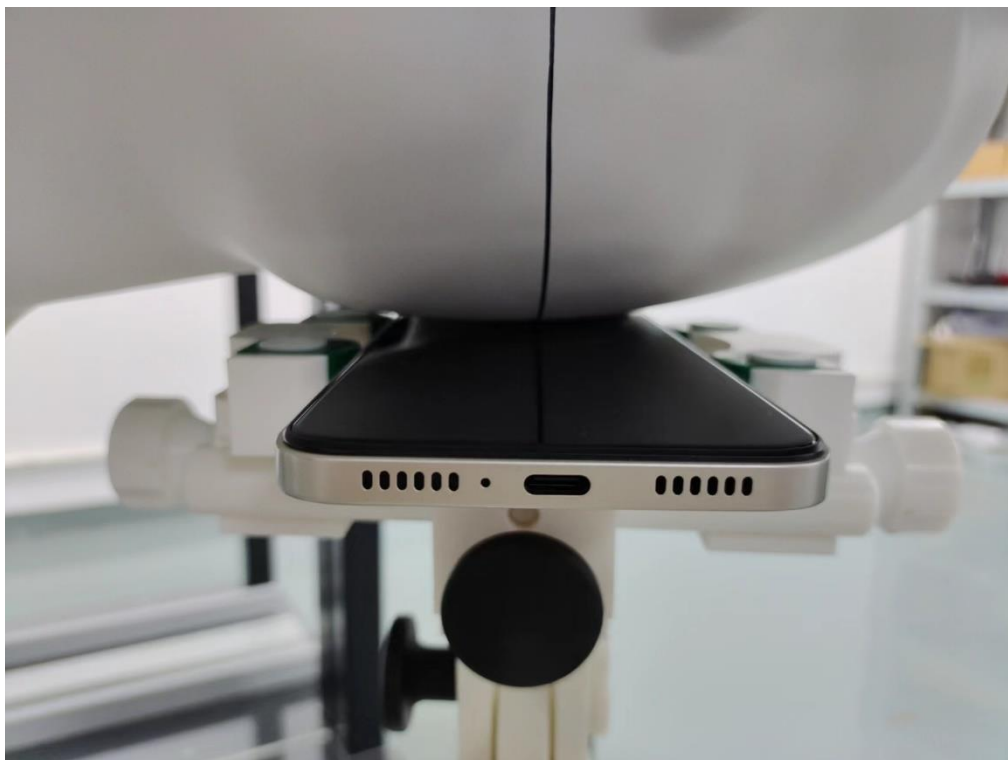

FCC ID_SAR Setup photos

Right Touch

Right Tilt

Left Touch

Left Tilt

Body Front side (separation distance is 10mm)

Body Back side (separation distance 10mm)

Body Left side (separation distance is 10mm)

Body Right side (separation distance is 10mm)

Body Top side (separation distance is 10mm)

Body Bottom side (separation distance is 10mm)