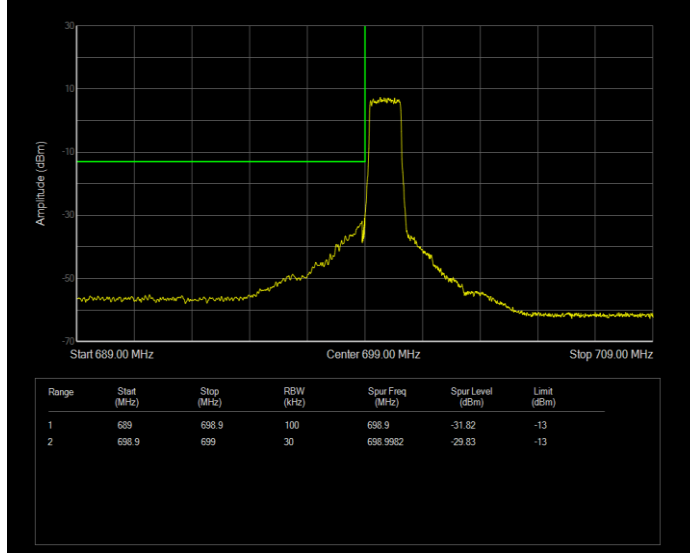

**Band12 QAM16 BW=10MHz Channel=23060 RB Size=50 Position=#0**

**Band12 QAM16 BW=10MHz Channel=23130 RB Size=50 Position=#0**

**Band12 QAM16 BW=3MHz Channel=23025 RB Size=15 Position=#0**

**Band12 QAM16 BW=3MHz Channel=23165 RB Size=15 Position=#0**

**Band12 QAM16 BW=5MHz Channel=23035 RB Size=25 Position=#0**

**Band12 QAM16 BW=5MHz Channel=23155 RB Size=25 Position=#0**

**Band12 QPSK BW=1.4MHz Channel=23017 RB Size=6 Position=#0**

**Band12 QPSK BW=1.4MHz Channel=23173 RB Size=6 Position=#0**