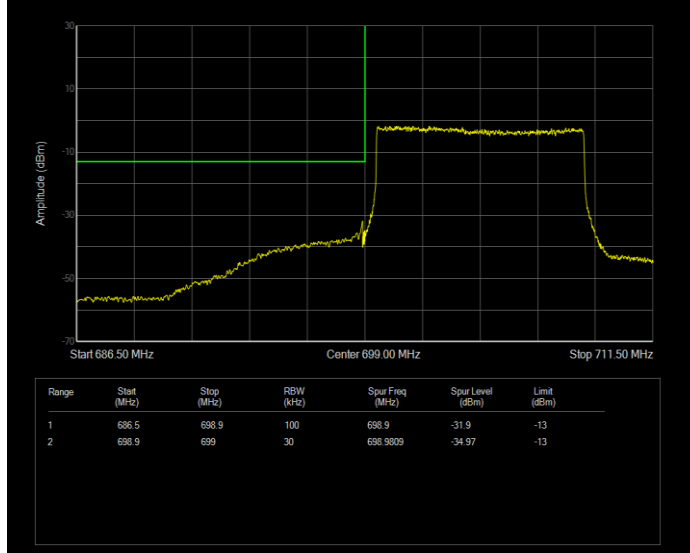

**Band7 QPSK BW=15MHz Channel=20825 RB Size=75 Position=#0**

**Band7 QPSK BW=15MHz Channel=21375 RB Size=75 Position=#0**

**Band7 QPSK BW=20MHz Channel=20850 RB Size=100 Position=#0**

**Band7 QPSK BW=20MHz Channel=21350 RB Size=100 Position=#0**

**Band7 QPSK BW=5MHz Channel=20775 RB Size=25 Position=#0**

**Band7 QPSK BW=5MHz Channel=21425 RB Size=25 Position=#0**

**Band12 QAM16 BW=1.4MHz Channel=23017 RB Size=6 Position=#0**

**Band12 QAM16 BW=1.4MHz Channel=23173 RB Size=6 Position=#0**

**Band12 QAM16 BW=10MHz Channel=23060 RB Size=50 Position=#0**

**Band12 QAM16 BW=10MHz Channel=23130 RB Size=50 Position=#0**

**Band12 QAM16 BW=3MHz Channel=23025 RB Size=15 Position=#0**

**Band12 QAM16 BW=3MHz Channel=23165 RB Size=15 Position=#0**