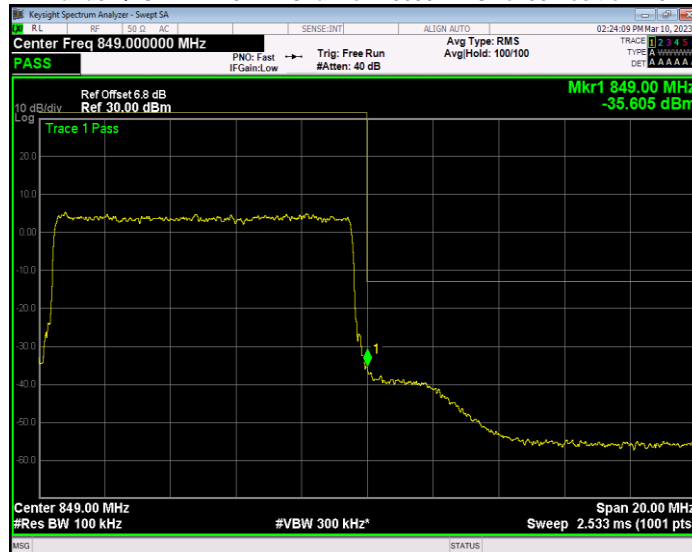

Band5 QPSK BW=10MHz Channel=20600 RB Size=50 Position=#0