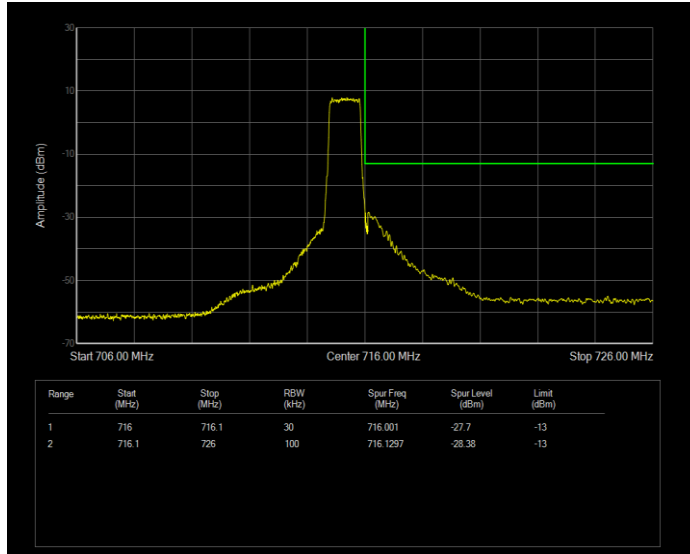

**Band7 QPSK BW=5MHz Channel=20775 RB Size=25 Position=#0**

**Band7 QPSK BW=5MHz Channel=21425 RB Size=25 Position=#0**

**Band12 QAM16 BW=1.4MHz Channel=23017 RB Size=6 Position=#0**

**Band12 QAM16 BW=1.4MHz Channel=23173 RB Size=6 Position=#0**