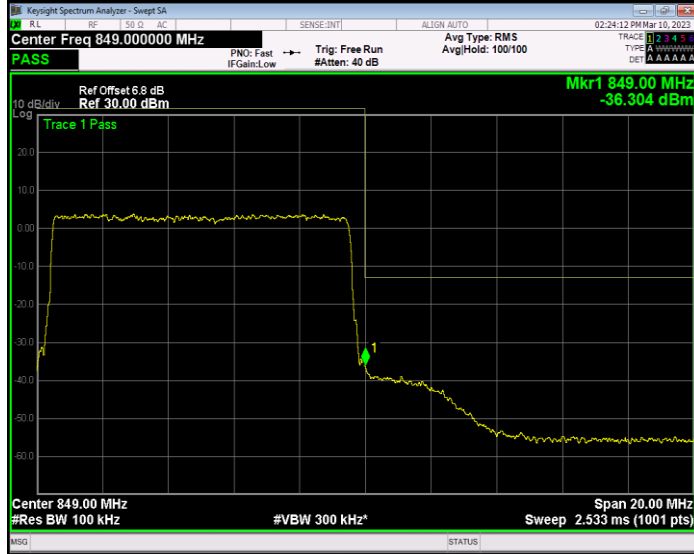

**Band4 QPSK BW=5MHz Channel=19975 RB Size=25 Position=#0**

**Band4 QPSK BW=5MHz Channel=20375 RB Size=25 Position=#0**

Band5 QAM16 BW=1.4MHz Channel=20407 RB Size=6 Position=#0

Band5 QAM16 BW=1.4MHz Channel=20643 RB Size=6 Position=#0

Band5 QAM16 BW=10MHz Channel=20450 RB Size=50 Position=#0

**Band5 QAM16 BW=10MHz Channel=20600 RB Size=50 Position=#0**

**Band5 QAM16 BW=3MHz Channel=20415 RB Size=15 Position=#0**

**Band5 QAM16 BW=3MHz Channel=20635 RB Size=15 Position=#0**