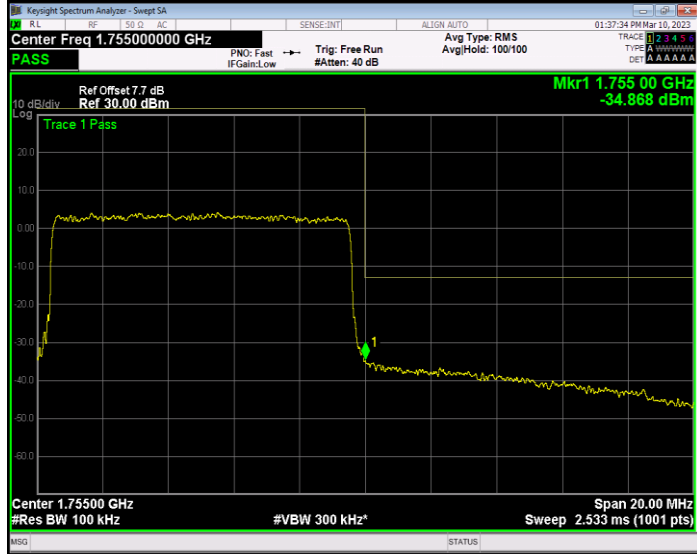

Band4 QAM16 BW=5MHz Channel=19975 RB Size=25 Position=#0

Band4 QAM16 BW=5MHz Channel=20375 RB Size=25 Position=#0

Band4 QPSK BW=1.4MHz Channel=19957 RB Size=6 Position=#0

Band4 QPSK BW=1.4MHz Channel=20393 RB Size=6 Position=#0

Band4 QPSK BW=10MHz Channel=20000 RB Size=50 Position=#0

Band4 QPSK BW=10MHz Channel=20350 RB Size=50 Position=#0

Band4 QPSK BW=15MHz Channel=20025 RB Size=75 Position=#0

Band4 QPSK BW=15MHz Channel=20325 RB Size=75 Position=#0