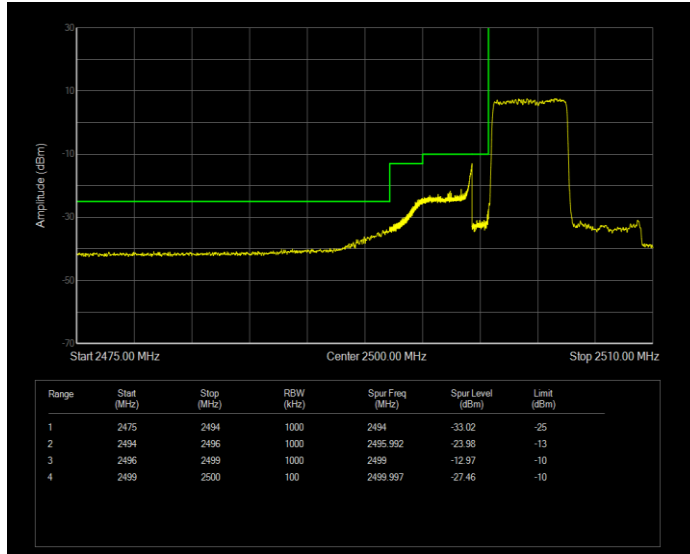

**Band7 QAM16 BW=5MHz Channel=20775 RB Size=25 Position=#0**

**Band7 QAM16 BW=5MHz Channel=21425 RB Size=25 Position=#0**

**Band7 QPSK BW=10MHz Channel=20800 RB Size=50 Position=#0**

**Band7 QPSK BW=10MHz Channel=21400 RB Size=50 Position=#0**

**Band7 QPSK BW=15MHz Channel=20825 RB Size=75 Position=#0**

**Band7 QPSK BW=15MHz Channel=21375 RB Size=75 Position=#0**

**Band7 QPSK BW=20MHz Channel=20850 RB Size=100 Position=#0**

**Band7 QPSK BW=20MHz Channel=21350 RB Size=100 Position=#0**

**Band7 QPSK BW=5MHz Channel=20775 RB Size=25 Position=#0**

**Band7 QPSK BW=5MHz Channel=21425 RB Size=25 Position=#0**

**Band12 QAM16 BW=1.4MHz Channel=23017 RB Size=6 Position=#0**

**Band12 QAM16 BW=1.4MHz Channel=23173 RB Size=6 Position=#0**