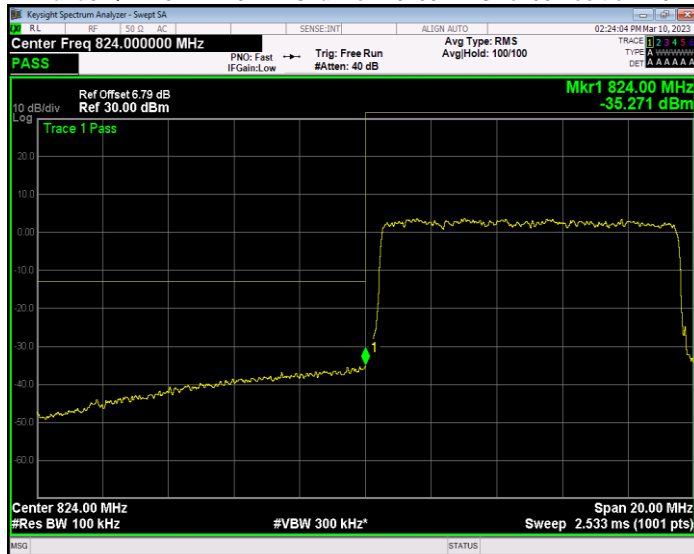

Band5 QAM16 BW=10MHz Channel=20450 RB Size=50 Position=#0