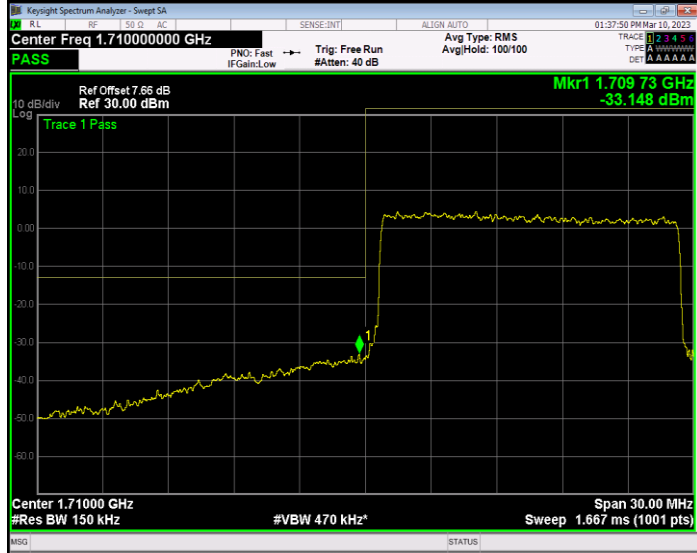

Band4 QAM16 BW=20MHz Channel=20050 RB Size=100 Position=#0

Band4 QAM16 BW=20MHz Channel=20300 RB Size=100 Position=#0

Band4 QAM16 BW=3MHz Channel=19965 RB Size=15 Position=#0

Band4 QAM16 BW=3MHz Channel=20385 RB Size=15 Position=#0

Band4 QAM16 BW=5MHz Channel=19975 RB Size=25 Position=#0

Band4 QAM16 BW=5MHz Channel=20375 RB Size=25 Position=#0

Band4 QPSK BW=1.4MHz Channel=19957 RB Size=6 Position=#0

Band4 QPSK BW=1.4MHz Channel=20393 RB Size=6 Position=#0

Band4 QPSK BW=10MHz Channel=20000 RB Size=50 Position=#0

Band4 QPSK BW=10MHz Channel=20350 RB Size=50 Position=#0

Band4 QPSK BW=15MHz Channel=20025 RB Size=75 Position=#0

Band4 QPSK BW=15MHz Channel=20325 RB Size=75 Position=#0

Band4 QPSK BW=20MHz Channel=20050 RB Size=100 Position=#0

Band4 QPSK BW=20MHz Channel=20300 RB Size=100 Position=#0

Band4 QPSK BW=3MHz Channel=19965 RB Size=15 Position=#0

**Band4 QPSK BW=3MHz Channel=20385 RB Size=15 Position=#0**