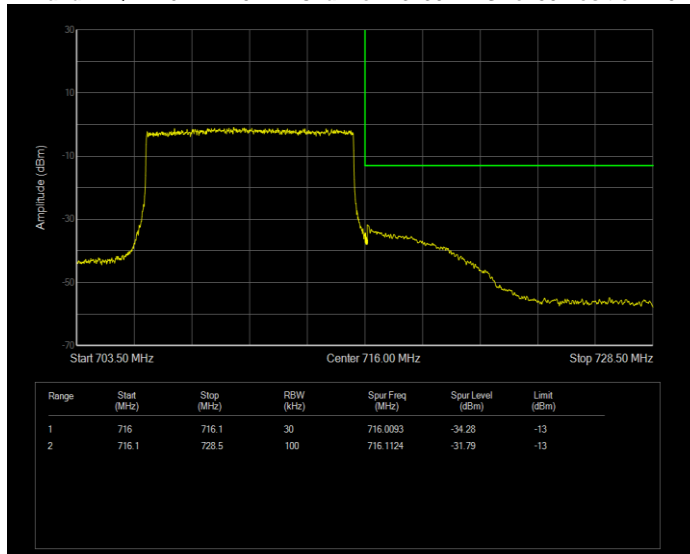

**Band7 QPSK BW=15MHz Channel=20825 RB Size=75 Position=#0**

**Band7 QPSK BW=15MHz Channel=21375 RB Size=75 Position=#0**

**Band7 QPSK BW=20MHz Channel=20850 RB Size=100 Position=#0**

**Band7 QPSK BW=20MHz Channel=21350 RB Size=100 Position=#0**

**Band7 QPSK BW=5MHz Channel=20775 RB Size=25 Position=#0**

**Band7 QPSK BW=5MHz Channel=21425 RB Size=25 Position=#0**

**Band12 QAM16 BW=1.4MHz Channel=23017 RB Size=6 Position=#0**

**Band12 QAM16 BW=1.4MHz Channel=23173 RB Size=6 Position=#0**

**Band12 QAM16 BW=10MHz Channel=23060 RB Size=50 Position=#0**

**Band12 QAM16 BW=10MHz Channel=23130 RB Size=50 Position=#0**

**Band12 QAM16 BW=3MHz Channel=23025 RB Size=15 Position=#0**

**Band12 QAM16 BW=3MHz Channel=23165 RB Size=15 Position=#0**