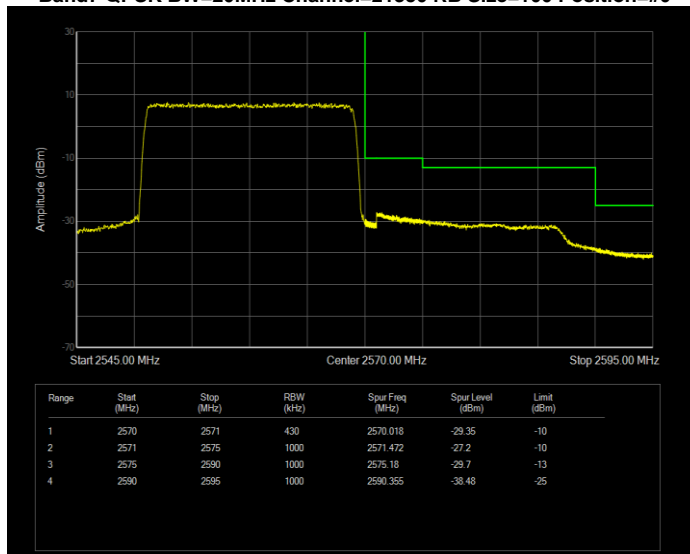

**Band7 QAM16 BW=5MHz Channel=20775 RB Size=25 Position=#0**

**Band7 QAM16 BW=5MHz Channel=21425 RB Size=25 Position=#0**

**Band7 QPSK BW=10MHz Channel=20800 RB Size=50 Position=#0**

**Band7 QPSK BW=10MHz Channel=21400 RB Size=50 Position=#0**

**Band7 QPSK BW=15MHz Channel=20825 RB Size=75 Position=#0**

**Band7 QPSK BW=15MHz Channel=21375 RB Size=75 Position=#0**

**Band7 QPSK BW=20MHz Channel=20850 RB Size=100 Position=#0**

**Band7 QPSK BW=20MHz Channel=21350 RB Size=100 Position=#0**

**Band7 QPSK BW=5MHz Channel=20775 RB Size=25 Position=#0**

**Band7 QPSK BW=5MHz Channel=21425 RB Size=25 Position=#0**

**Band12 QAM16 BW=1.4MHz Channel=23017 RB Size=6 Position=#0**

**Band12 QAM16 BW=1.4MHz Channel=23173 RB Size=6 Position=#0**