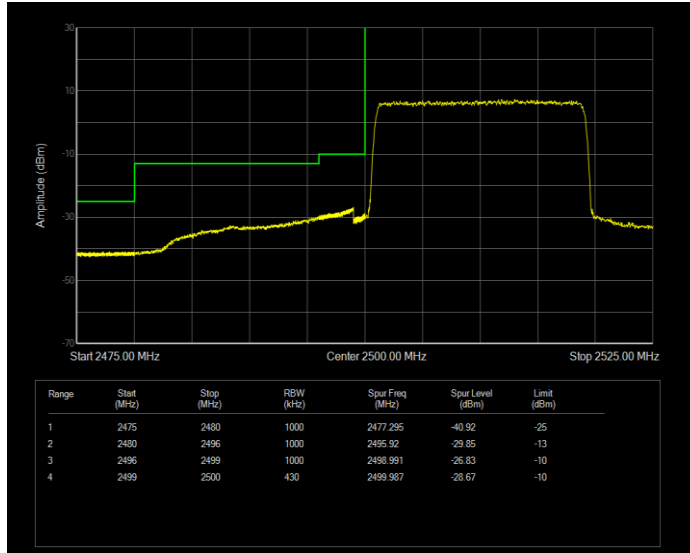

**Band7 QAM16 BW=15MHz Channel=20825 RB Size=75 Position=#0**

**Band7 QAM16 BW=15MHz Channel=21375 RB Size=75 Position=#0**

**Band7 QAM16 BW=20MHz Channel=20850 RB Size=100 Position=#0**

**Band7 QAM16 BW=20MHz Channel=21350 RB Size=100 Position=#0**

**Band7 QAM16 BW=5MHz Channel=20775 RB Size=25 Position=#0**

**Band7 QAM16 BW=5MHz Channel=21425 RB Size=25 Position=#0**

**Band7 QPSK BW=10MHz Channel=20800 RB Size=50 Position=#0**

**Band7 QPSK BW=10MHz Channel=21400 RB Size=50 Position=#0**

**Band7 QPSK BW=15MHz Channel=20825 RB Size=75 Position=#0**

**Band7 QPSK BW=15MHz Channel=21375 RB Size=75 Position=#0**

**Band7 QPSK BW=20MHz Channel=20850 RB Size=100 Position=#0**

**Band7 QPSK BW=20MHz Channel=21350 RB Size=100 Position=#0**