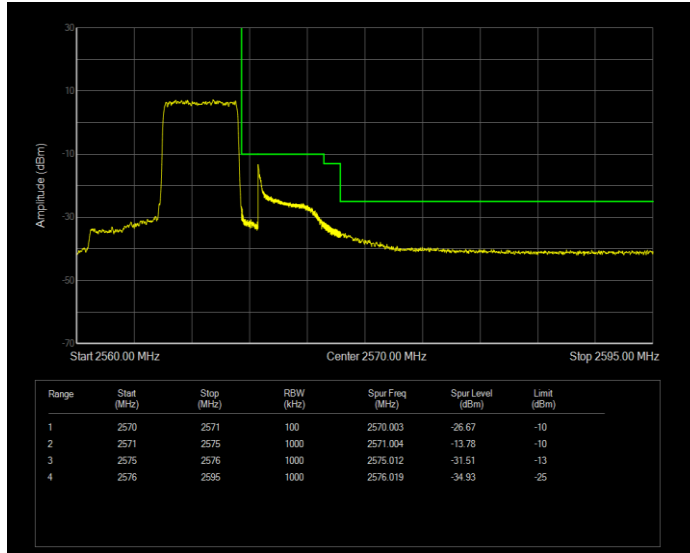

**Band7 QAM16 BW=5MHz Channel=20775 RB Size=25 Position=#0**

**Band7 QAM16 BW=5MHz Channel=21425 RB Size=25 Position=#0**

**Band7 QPSK BW=10MHz Channel=20800 RB Size=50 Position=#0**

**Band7 QPSK BW=10MHz Channel=21400 RB Size=50 Position=#0**

**Band7 QPSK BW=15MHz Channel=20825 RB Size=75 Position=#0**

**Band7 QPSK BW=15MHz Channel=21375 RB Size=75 Position=#0**

**Band7 QPSK BW=20MHz Channel=20850 RB Size=100 Position=#0**

**Band7 QPSK BW=20MHz Channel=21350 RB Size=100 Position=#0**

**Band7 QPSK BW=5MHz Channel=20775 RB Size=25 Position=#0**

**Band7 QPSK BW=5MHz Channel=21425 RB Size=25 Position=#0**

**Band12 QAM16 BW=1.4MHz Channel=23017 RB Size=6 Position=#0**

**Band12 QAM16 BW=1.4MHz Channel=23173 RB Size=6 Position=#0**