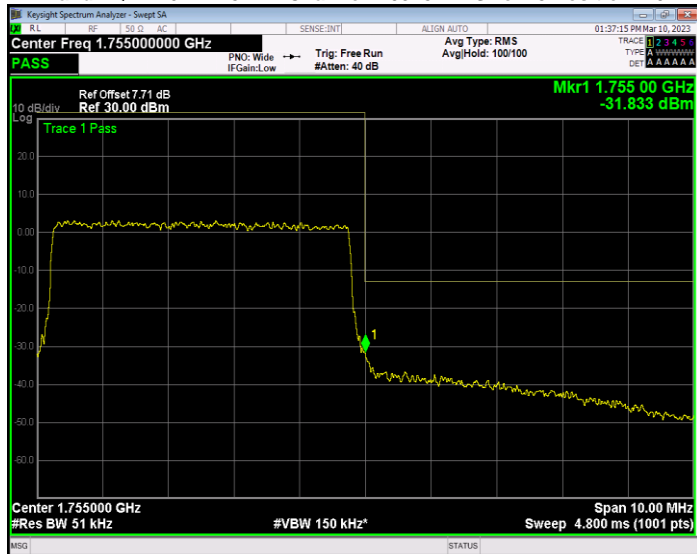

Band4 QAM16 BW=20MHz Channel=20050 RB Size=100 Position=#0

Band4 QAM16 BW=20MHz Channel=20300 RB Size=100 Position=#0

Band4 QAM16 BW=3MHz Channel=19965 RB Size=15 Position=#0

Band4 QAM16 BW=3MHz Channel=20385 RB Size=15 Position=#0

Band4 QAM16 BW=5MHz Channel=19975 RB Size=25 Position=#0

Band4 QAM16 BW=5MHz Channel=20375 RB Size=25 Position=#0

Band4 QPSK BW=1.4MHz Channel=19957 RB Size=6 Position=#0

Band4 QPSK BW=1.4MHz Channel=20393 RB Size=6 Position=#0