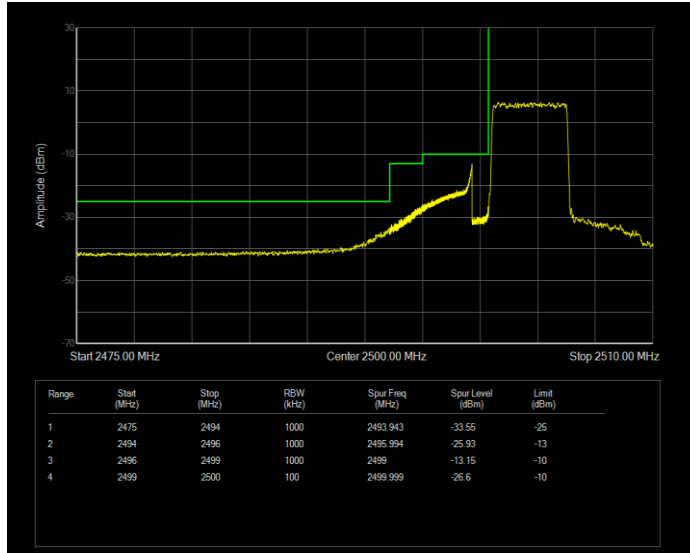

Band5 QPSK BW=5MHz Channel=20425 RB Size=25 Position=#0

**Band5 QPSK BW=5MHz Channel=20625 RB Size=25 Position=#0**

**Band7 QAM16 BW=10MHz Channel=20800 RB Size=50 Position=#0**

**Band7 QAM16 BW=10MHz Channel=21400 RB Size=50 Position=#0**

**Band7 QAM16 BW=15MHz Channel=20825 RB Size=75 Position=#0**

**Band7 QAM16 BW=15MHz Channel=21375 RB Size=75 Position=#0**

**Band7 QAM16 BW=20MHz Channel=20850 RB Size=100 Position=#0**

**Band7 QAM16 BW=20MHz Channel=21350 RB Size=100 Position=#0**

**Band7 QAM16 BW=5MHz Channel=20775 RB Size=25 Position=#0**

**Band7 QAM16 BW=5MHz Channel=21425 RB Size=25 Position=#0**

**Band7 QPSK BW=10MHz Channel=20800 RB Size=50 Position=#0**

**Band7 QPSK BW=10MHz Channel=21400 RB Size=50 Position=#0**