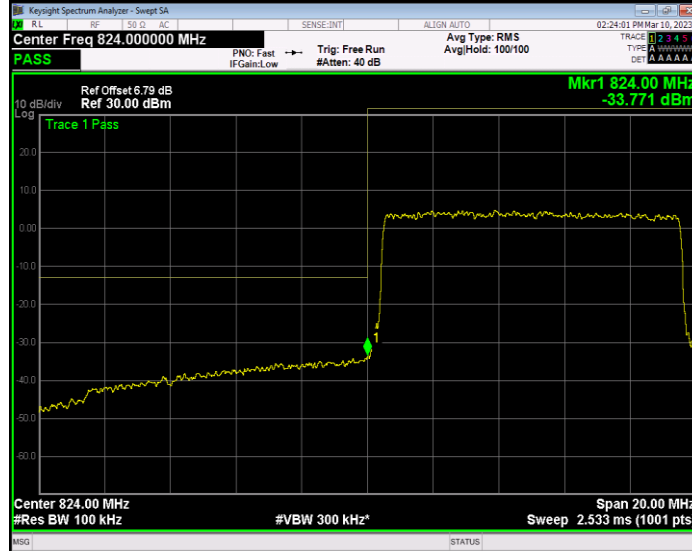

Band5 QPSK BW=10MHz Channel=20450 RB Size=50 Position=#0