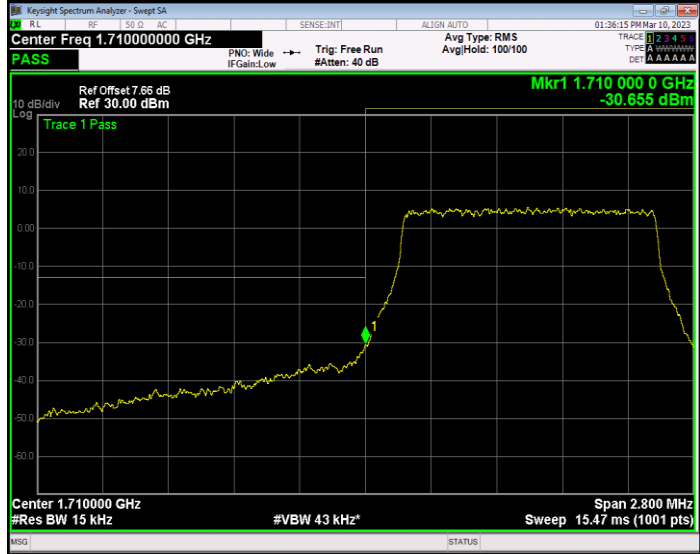

Band4 QAM16 BW=20MHz Channel=20050 RB Size=100 Position=#0

Band4 QAM16 BW=20MHz Channel=20300 RB Size=100 Position=#0

Band4 QAM16 BW=3MHz Channel=19965 RB Size=15 Position=#0

Band4 QAM16 BW=3MHz Channel=20385 RB Size=15 Position=#0

Band4 QAM16 BW=5MHz Channel=19975 RB Size=25 Position=#0

Band4 QAM16 BW=5MHz Channel=20375 RB Size=25 Position=#0

Band4 QPSK BW=1.4MHz Channel=19957 RB Size=6 Position=#0

Band4 QPSK BW=1.4MHz Channel=20393 RB Size=6 Position=#0