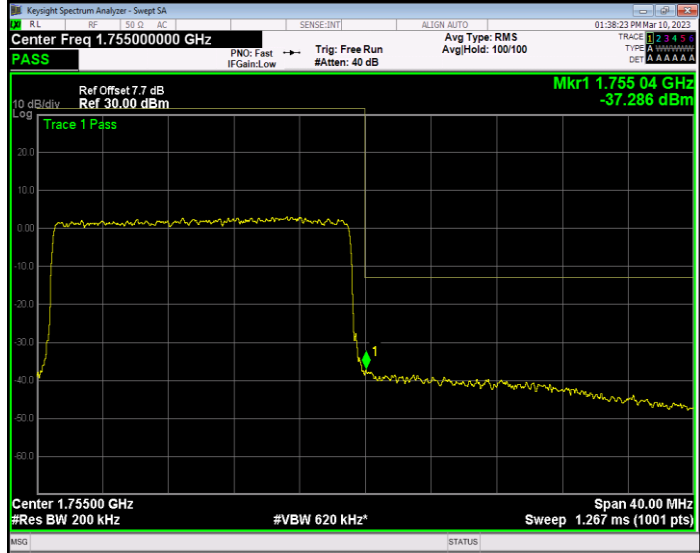

Band4 QAM16 BW=20MHz Channel=20050 RB Size=100 Position=#0

Band4 QAM16 BW=20MHz Channel=20300 RB Size=100 Position=#0

Band4 QAM16 BW=3MHz Channel=19965 RB Size=15 Position=#0

Band4 QAM16 BW=3MHz Channel=20385 RB Size=15 Position=#0

Band4 QAM16 BW=5MHz Channel=19975 RB Size=25 Position=#0

Band4 QAM16 BW=5MHz Channel=20375 RB Size=25 Position=#0

Band4 QPSK BW=1.4MHz Channel=19957 RB Size=6 Position=#0

Band4 QPSK BW=1.4MHz Channel=20393 RB Size=6 Position=#0