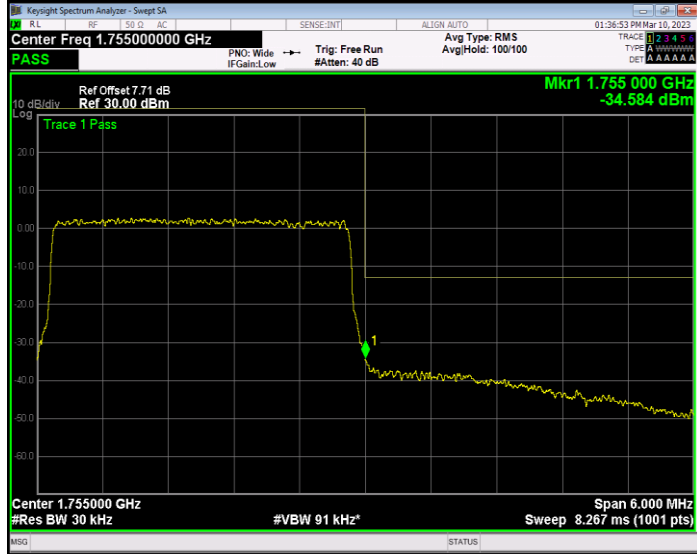

Band4 QAM16 BW=20MHz Channel=20050 RB Size=100 Position=#0

Band4 QAM16 BW=20MHz Channel=20300 RB Size=100 Position=#0

Band4 QAM16 BW=3MHz Channel=19965 RB Size=15 Position=#0

Band4 QAM16 BW=3MHz Channel=20385 RB Size=15 Position=#0

Band4 QAM16 BW=5MHz Channel=19975 RB Size=25 Position=#0

Band4 QAM16 BW=5MHz Channel=20375 RB Size=25 Position=#0

Band4 QPSK BW=1.4MHz Channel=19957 RB Size=6 Position=#0

Band4 QPSK BW=1.4MHz Channel=20393 RB Size=6 Position=#0