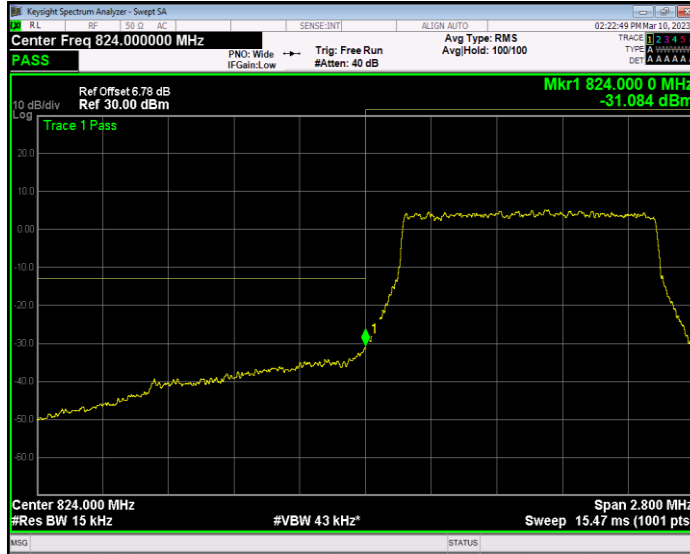

Band5 QPSK BW=1.4MHz Channel=20407 RB Size=6 Position=#0