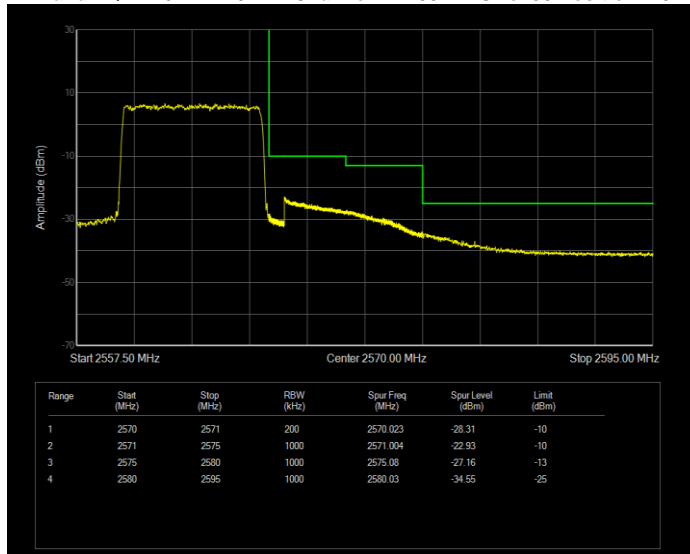

**Band5 QPSK BW=10MHz Channel=20450 RB Size=50 Position=#0**

**Band5 QPSK BW=10MHz Channel=20600 RB Size=50 Position=#0**

Band5 QPSK BW=3MHz Channel=20415 RB Size=15 Position=#0

Band5 QPSK BW=3MHz Channel=20635 RB Size=15 Position=#0

Band5 QPSK BW=5MHz Channel=20425 RB Size=25 Position=#0

**Band5 QPSK BW=5MHz Channel=20625 RB Size=25 Position=#0**

**Band7 QAM16 BW=10MHz Channel=20800 RB Size=50 Position=#0**

**Band7 QAM16 BW=10MHz Channel=21400 RB Size=50 Position=#0**

**Band7 QAM16 BW=15MHz Channel=20825 RB Size=75 Position=#0**

**Band7 QAM16 BW=15MHz Channel=21375 RB Size=75 Position=#0**

**Band7 QAM16 BW=20MHz Channel=20850 RB Size=100 Position=#0**

**Band7 QAM16 BW=20MHz Channel=21350 RB Size=100 Position=#0**