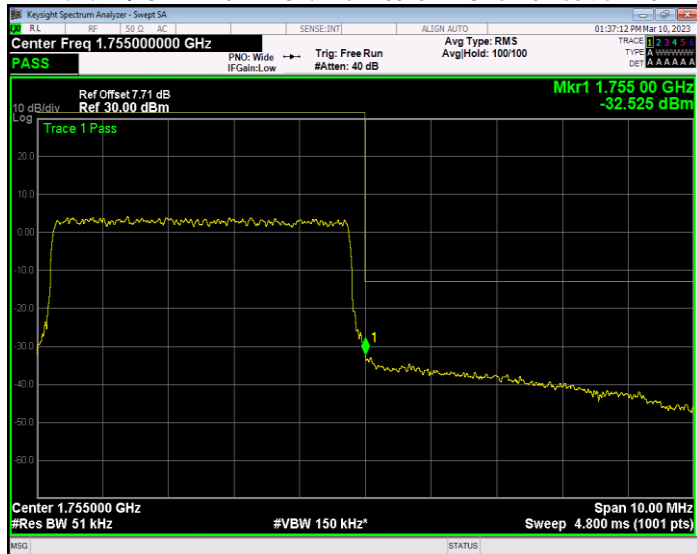

Band4 QPSK BW=20MHz Channel=20050 RB Size=100 Position=#0

Band4 QPSK BW=20MHz Channel=20300 RB Size=100 Position=#0

Band4 QPSK BW=3MHz Channel=19965 RB Size=15 Position=#0

**Band4 QPSK BW=3MHz Channel=20385 RB Size=15 Position=#0**

**Band4 QPSK BW=5MHz Channel=19975 RB Size=25 Position=#0**

**Band4 QPSK BW=5MHz Channel=20375 RB Size=25 Position=#0**

Band5 QAM16 BW=1.4MHz Channel=20407 RB Size=6 Position=#0

Band5 QAM16 BW=1.4MHz Channel=20643 RB Size=6 Position=#0