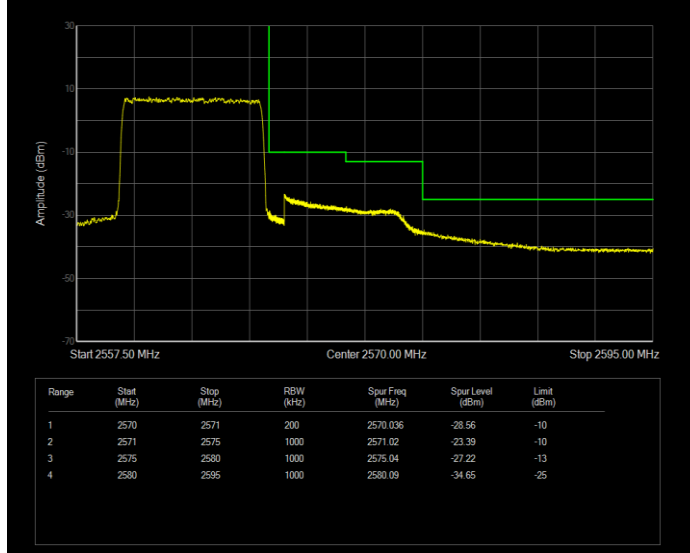

**Band7 QAM16 BW=15MHz Channel=20825 RB Size=75 Position=#0**

**Band7 QAM16 BW=15MHz Channel=21375 RB Size=75 Position=#0**

**Band7 QAM16 BW=20MHz Channel=20850 RB Size=100 Position=#0**

**Band7 QAM16 BW=20MHz Channel=21350 RB Size=100 Position=#0**

**Band7 QAM16 BW=5MHz Channel=20775 RB Size=25 Position=#0**

**Band7 QAM16 BW=5MHz Channel=21425 RB Size=25 Position=#0**

**Band7 QPSK BW=10MHz Channel=20800 RB Size=50 Position=#0**

**Band7 QPSK BW=10MHz Channel=21400 RB Size=50 Position=#0**

**Band7 QPSK BW=15MHz Channel=20825 RB Size=75 Position=#0**

**Band7 QPSK BW=15MHz Channel=21375 RB Size=75 Position=#0**

**Band7 QPSK BW=20MHz Channel=20850 RB Size=100 Position=#0**

**Band7 QPSK BW=20MHz Channel=21350 RB Size=100 Position=#0**