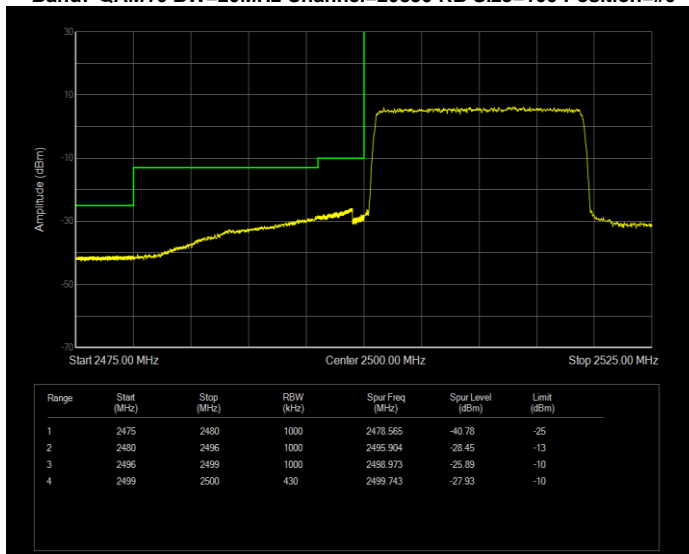

**Band5 QPSK BW=10MHz Channel=20450 RB Size=50 Position=#0**

**Band5 QPSK BW=10MHz Channel=20600 RB Size=50 Position=#0**

Band5 QPSK BW=3MHz Channel=20415 RB Size=15 Position=#0

Band5 QPSK BW=3MHz Channel=20635 RB Size=15 Position=#0

Band5 QPSK BW=5MHz Channel=20425 RB Size=25 Position=#0

**Band5 QPSK BW=5MHz Channel=20625 RB Size=25 Position=#0**

**Band7 QAM16 BW=10MHz Channel=20800 RB Size=50 Position=#0**

**Band7 QAM16 BW=10MHz Channel=21400 RB Size=50 Position=#0**

**Band7 QAM16 BW=15MHz Channel=20825 RB Size=75 Position=#0**

**Band7 QAM16 BW=15MHz Channel=21375 RB Size=75 Position=#0**

**Band7 QAM16 BW=20MHz Channel=20850 RB Size=100 Position=#0**

**Band7 QAM16 BW=20MHz Channel=21350 RB Size=100 Position=#0**