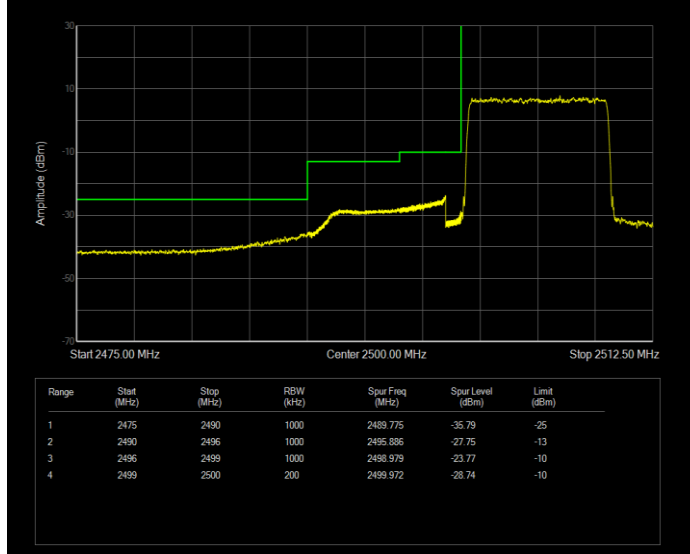

Band5 QPSK BW=5MHz Channel=20425 RB Size=25 Position=#0

**Band5 QPSK BW=5MHz Channel=20625 RB Size=25 Position=#0**

**Band7 QAM16 BW=10MHz Channel=20800 RB Size=50 Position=#0**

**Band7 QAM16 BW=10MHz Channel=21400 RB Size=50 Position=#0**

**Band7 QAM16 BW=15MHz Channel=20825 RB Size=75 Position=#0**

**Band7 QAM16 BW=15MHz Channel=21375 RB Size=75 Position=#0**

**Band7 QAM16 BW=20MHz Channel=20850 RB Size=100 Position=#0**

**Band7 QAM16 BW=20MHz Channel=21350 RB Size=100 Position=#0**

**Band7 QAM16 BW=5MHz Channel=20775 RB Size=25 Position=#0**

**Band7 QAM16 BW=5MHz Channel=21425 RB Size=25 Position=#0**

**Band7 QPSK BW=10MHz Channel=20800 RB Size=50 Position=#0**

**Band7 QPSK BW=10MHz Channel=21400 RB Size=50 Position=#0**