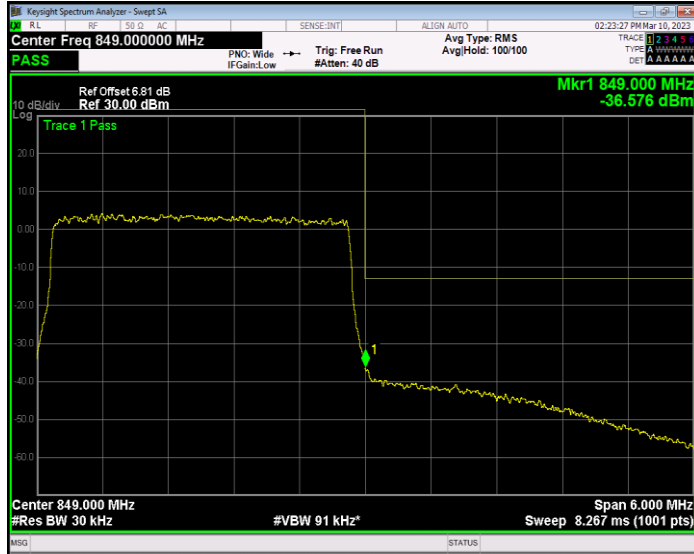

Band5 QAM16 BW=10MHz Channel=20450 RB Size=50 Position=#0

**Band5 QAM16 BW=10MHz Channel=20600 RB Size=50 Position=#0**

**Band5 QAM16 BW=3MHz Channel=20415 RB Size=15 Position=#0**

**Band5 QAM16 BW=3MHz Channel=20635 RB Size=15 Position=#0**