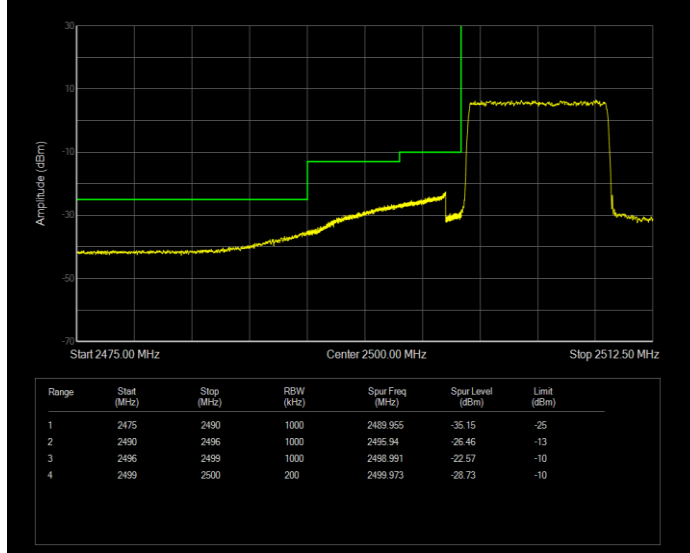

Band5 QAM16 BW=5MHz Channel=20425 RB Size=25 Position=#0

Band5 QAM16 BW=5MHz Channel=20625 RB Size=25 Position=#0

Band5 QPSK BW=1.4MHz Channel=20407 RB Size=6 Position=#0

**Band5 QPSK BW=1.4MHz Channel=20643 RB Size=6 Position=#0**

**Band5 QPSK BW=10MHz Channel=20450 RB Size=50 Position=#0**

**Band5 QPSK BW=10MHz Channel=20600 RB Size=50 Position=#0**

Band5 QPSK BW=3MHz Channel=20415 RB Size=15 Position=#0

Band5 QPSK BW=3MHz Channel=20635 RB Size=15 Position=#0

Band5 QPSK BW=5MHz Channel=20425 RB Size=25 Position=#0

**Band5 QPSK BW=5MHz Channel=20625 RB Size=25 Position=#0**

**Band7 QAM16 BW=10MHz Channel=20800 RB Size=50 Position=#0**

**Band7 QAM16 BW=10MHz Channel=21400 RB Size=50 Position=#0**