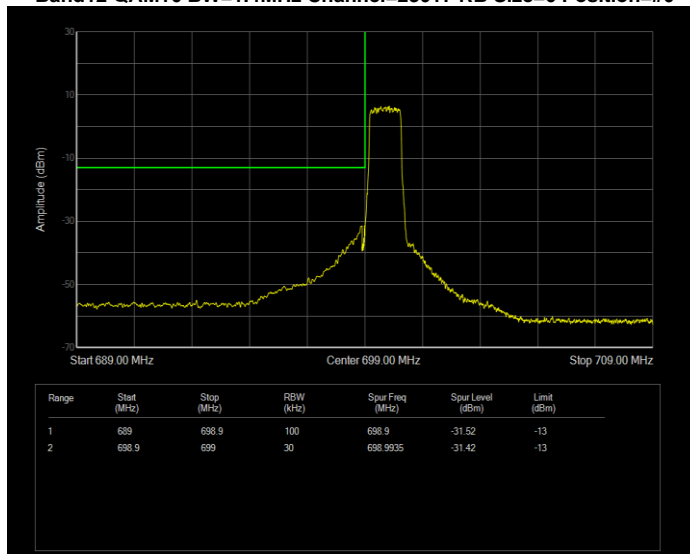

**Band7 QPSK BW=15MHz Channel=20825 RB Size=75 Position=#0**

**Band7 QPSK BW=15MHz Channel=21375 RB Size=75 Position=#0**

**Band7 QPSK BW=20MHz Channel=20850 RB Size=100 Position=#0**

**Band7 QPSK BW=20MHz Channel=21350 RB Size=100 Position=#0**

**Band7 QPSK BW=5MHz Channel=20775 RB Size=25 Position=#0**

**Band7 QPSK BW=5MHz Channel=21425 RB Size=25 Position=#0**

**Band12 QAM16 BW=1.4MHz Channel=23017 RB Size=6 Position=#0**

**Band12 QAM16 BW=1.4MHz Channel=23173 RB Size=6 Position=#0**