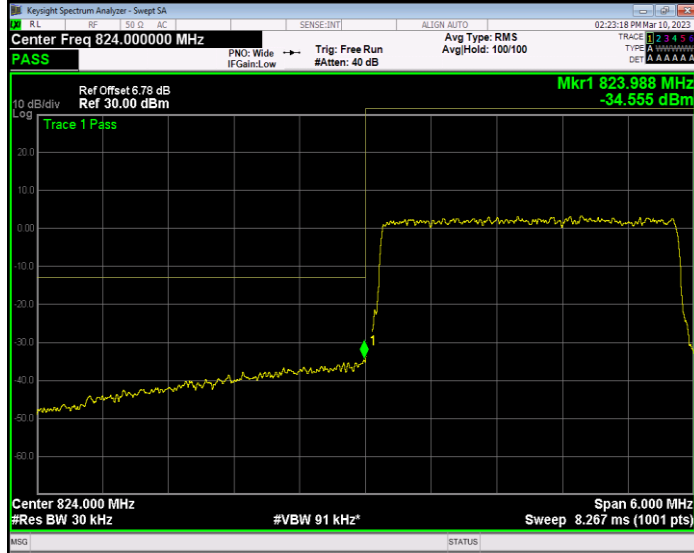

**Band4 QPSK BW=5MHz Channel=19975 RB Size=25 Position=#0**

**Band4 QPSK BW=5MHz Channel=20375 RB Size=25 Position=#0**

Band5 QAM16 BW=1.4MHz Channel=20407 RB Size=6 Position=#0

Band5 QAM16 BW=1.4MHz Channel=20643 RB Size=6 Position=#0

Band5 QAM16 BW=10MHz Channel=20450 RB Size=50 Position=#0

**Band5 QAM16 BW=10MHz Channel=20600 RB Size=50 Position=#0**

**Band5 QAM16 BW=3MHz Channel=20415 RB Size=15 Position=#0**

**Band5 QAM16 BW=3MHz Channel=20635 RB Size=15 Position=#0**