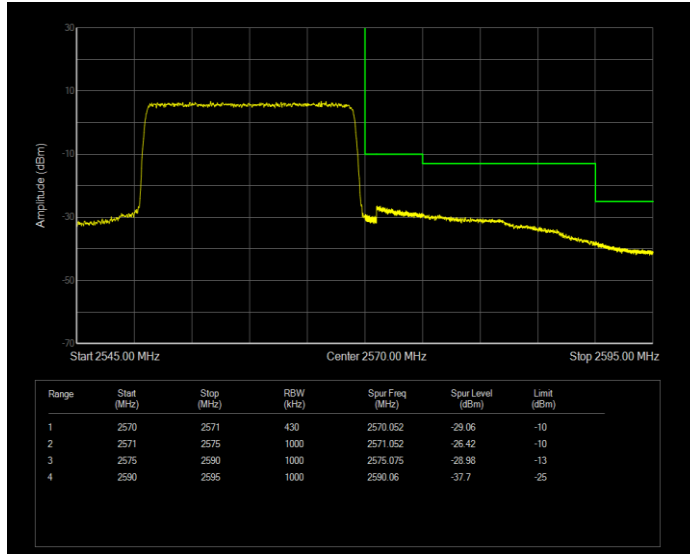

Band5 QPSK BW=5MHz Channel=20425 RB Size=25 Position=#0

**Band5 QPSK BW=5MHz Channel=20625 RB Size=25 Position=#0**

**Band7 QAM16 BW=10MHz Channel=20800 RB Size=50 Position=#0**

**Band7 QAM16 BW=10MHz Channel=21400 RB Size=50 Position=#0**

**Band7 QAM16 BW=15MHz Channel=20825 RB Size=75 Position=#0**

**Band7 QAM16 BW=15MHz Channel=21375 RB Size=75 Position=#0**

**Band7 QAM16 BW=20MHz Channel=20850 RB Size=100 Position=#0**

**Band7 QAM16 BW=20MHz Channel=21350 RB Size=100 Position=#0**

**Band7 QAM16 BW=5MHz Channel=20775 RB Size=25 Position=#0**

**Band7 QAM16 BW=5MHz Channel=21425 RB Size=25 Position=#0**

**Band7 QPSK BW=10MHz Channel=20800 RB Size=50 Position=#0**

**Band7 QPSK BW=10MHz Channel=21400 RB Size=50 Position=#0**