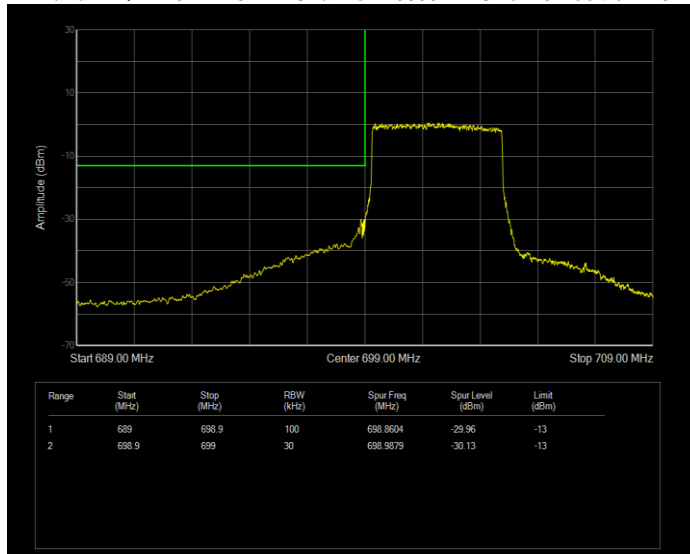

**Band7 QPSK BW=5MHz Channel=20775 RB Size=25 Position=#0**

**Band7 QPSK BW=5MHz Channel=21425 RB Size=25 Position=#0**

**Band12 QAM16 BW=1.4MHz Channel=23017 RB Size=6 Position=#0**

**Band12 QAM16 BW=1.4MHz Channel=23173 RB Size=6 Position=#0**

**Band12 QAM16 BW=10MHz Channel=23060 RB Size=50 Position=#0**

**Band12 QAM16 BW=10MHz Channel=23130 RB Size=50 Position=#0**

**Band12 QAM16 BW=3MHz Channel=23025 RB Size=15 Position=#0**

**Band12 QAM16 BW=3MHz Channel=23165 RB Size=15 Position=#0**

**Band12 QAM16 BW=5MHz Channel=23035 RB Size=25 Position=#0**

**Band12 QAM16 BW=5MHz Channel=23155 RB Size=25 Position=#0**

**Band12 QPSK BW=1.4MHz Channel=23017 RB Size=6 Position=#0**

**Band12 QPSK BW=1.4MHz Channel=23173 RB Size=6 Position=#0**