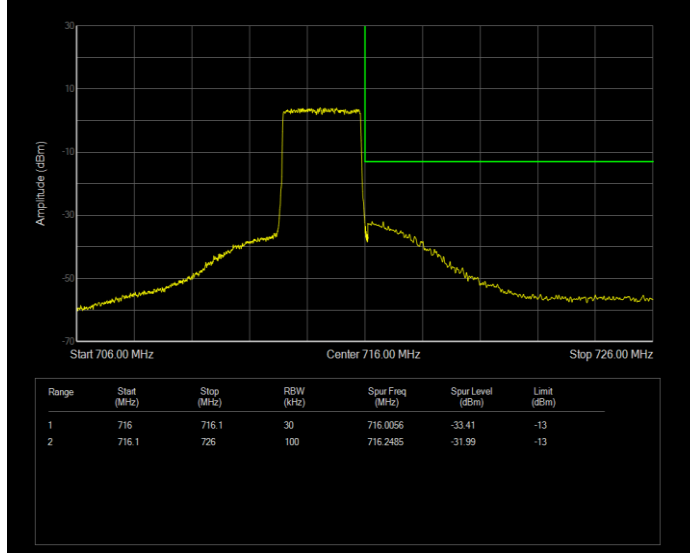

**Band12 QAM16 BW=10MHz Channel=23060 RB Size=50 Position=#0**

**Band12 QAM16 BW=10MHz Channel=23130 RB Size=50 Position=#0**

**Band12 QAM16 BW=3MHz Channel=23025 RB Size=15 Position=#0**

**Band12 QAM16 BW=3MHz Channel=23165 RB Size=15 Position=#0**

**Band12 QAM16 BW=5MHz Channel=23035 RB Size=25 Position=#0**

**Band12 QAM16 BW=5MHz Channel=23155 RB Size=25 Position=#0**

**Band12 QPSK BW=1.4MHz Channel=23017 RB Size=6 Position=#0**

**Band12 QPSK BW=1.4MHz Channel=23173 RB Size=6 Position=#0**