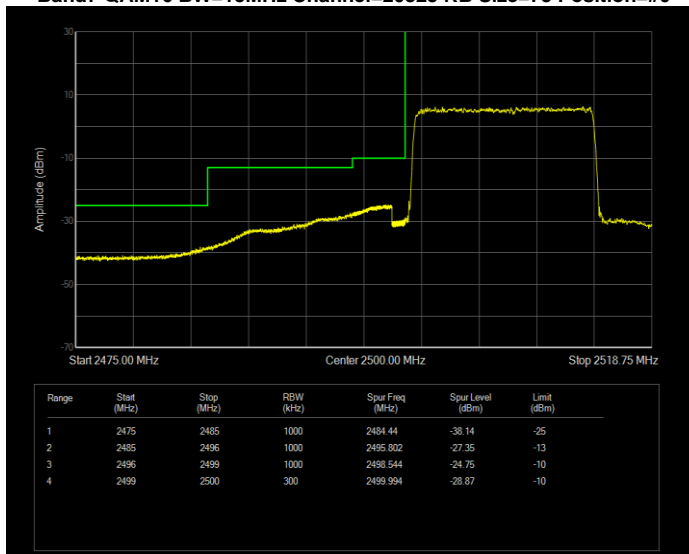

**Band5 QPSK BW=10MHz Channel=20450 RB Size=50 Position=#0**

**Band5 QPSK BW=10MHz Channel=20600 RB Size=50 Position=#0**

Band5 QPSK BW=3MHz Channel=20415 RB Size=15 Position=#0

Band5 QPSK BW=3MHz Channel=20635 RB Size=15 Position=#0

Band5 QPSK BW=5MHz Channel=20425 RB Size=25 Position=#0

**Band5 QPSK BW=5MHz Channel=20625 RB Size=25 Position=#0**

**Band7 QAM16 BW=10MHz Channel=20800 RB Size=50 Position=#0**

**Band7 QAM16 BW=10MHz Channel=21400 RB Size=50 Position=#0**

**Band7 QAM16 BW=15MHz Channel=20825 RB Size=75 Position=#0**

**Band7 QAM16 BW=15MHz Channel=21375 RB Size=75 Position=#0**

**Band7 QAM16 BW=20MHz Channel=20850 RB Size=100 Position=#0**

**Band7 QAM16 BW=20MHz Channel=21350 RB Size=100 Position=#0**