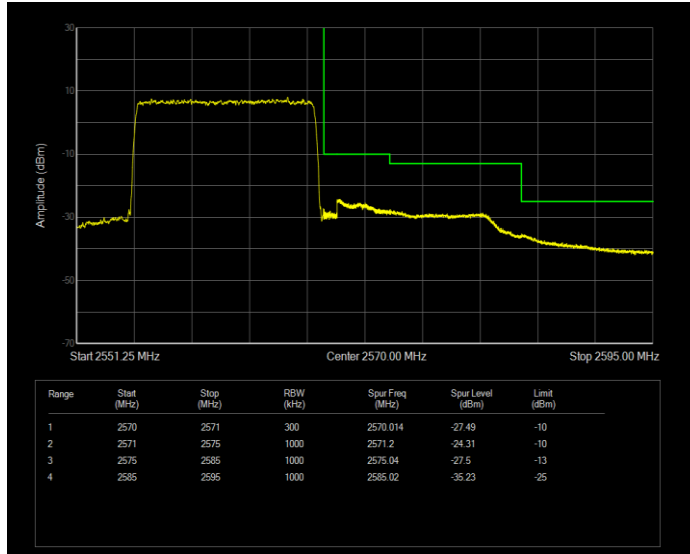

**Band7 QAM16 BW=15MHz Channel=20825 RB Size=75 Position=#0**

**Band7 QAM16 BW=15MHz Channel=21375 RB Size=75 Position=#0**

**Band7 QAM16 BW=20MHz Channel=20850 RB Size=100 Position=#0**

**Band7 QAM16 BW=20MHz Channel=21350 RB Size=100 Position=#0**

**Band7 QAM16 BW=5MHz Channel=20775 RB Size=25 Position=#0**

**Band7 QAM16 BW=5MHz Channel=21425 RB Size=25 Position=#0**

**Band7 QPSK BW=10MHz Channel=20800 RB Size=50 Position=#0**

**Band7 QPSK BW=10MHz Channel=21400 RB Size=50 Position=#0**

**Band7 QPSK BW=15MHz Channel=20825 RB Size=75 Position=#0**

**Band7 QPSK BW=15MHz Channel=21375 RB Size=75 Position=#0**

**Band7 QPSK BW=20MHz Channel=20850 RB Size=100 Position=#0**

**Band7 QPSK BW=20MHz Channel=21350 RB Size=100 Position=#0**