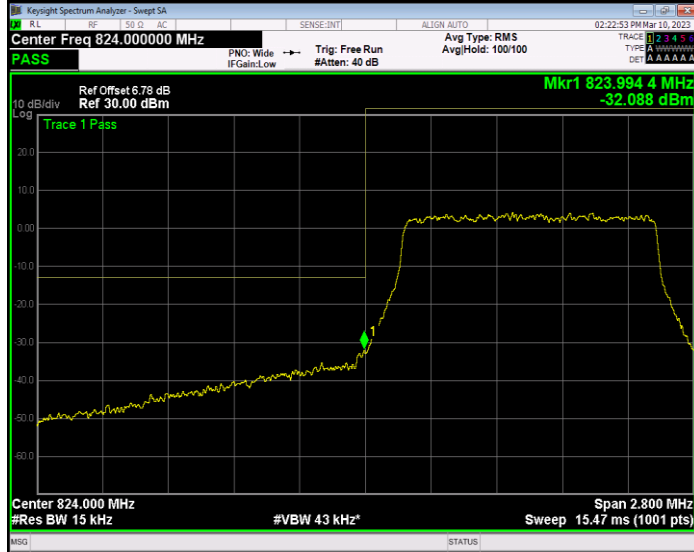

Band4 QPSK BW=20MHz Channel=20050 RB Size=100 Position=#0

Band4 QPSK BW=20MHz Channel=20300 RB Size=100 Position=#0

Band4 QPSK BW=3MHz Channel=19965 RB Size=15 Position=#0

**Band4 QPSK BW=3MHz Channel=20385 RB Size=15 Position=#0**

**Band4 QPSK BW=5MHz Channel=19975 RB Size=25 Position=#0**

**Band4 QPSK BW=5MHz Channel=20375 RB Size=25 Position=#0**

Band5 QAM16 BW=1.4MHz Channel=20407 RB Size=6 Position=#0

Band5 QAM16 BW=1.4MHz Channel=20643 RB Size=6 Position=#0