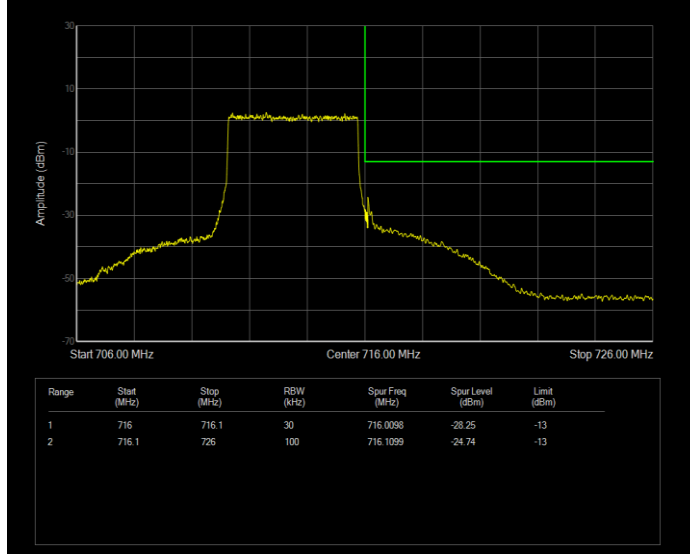

Band12 QAM16 BW=5MHz Channel=23155 RB Size=25 Position=#0