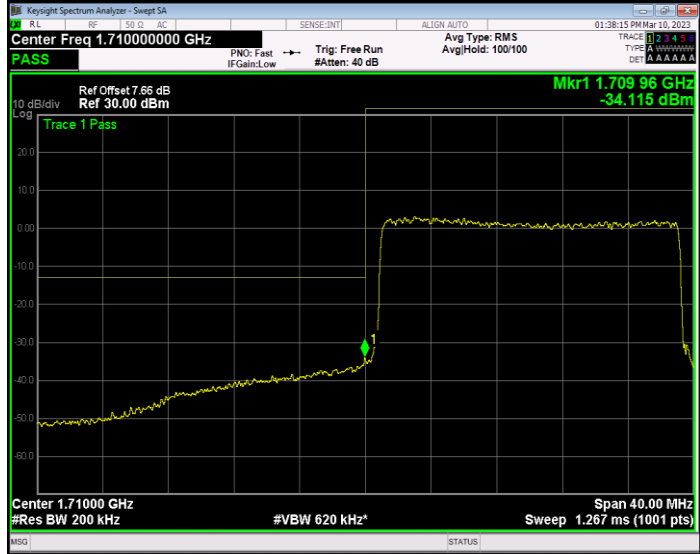

Band4 QAM16 BW=20MHz Channel=20050 RB Size=100 Position=#0

Band4 QAM16 BW=20MHz Channel=20300 RB Size=100 Position=#0

Band4 QAM16 BW=3MHz Channel=19965 RB Size=15 Position=#0

Band4 QAM16 BW=3MHz Channel=20385 RB Size=15 Position=#0

Band4 QAM16 BW=5MHz Channel=19975 RB Size=25 Position=#0

Band4 QAM16 BW=5MHz Channel=20375 RB Size=25 Position=#0

Band4 QPSK BW=1.4MHz Channel=19957 RB Size=6 Position=#0

Band4 QPSK BW=1.4MHz Channel=20393 RB Size=6 Position=#0