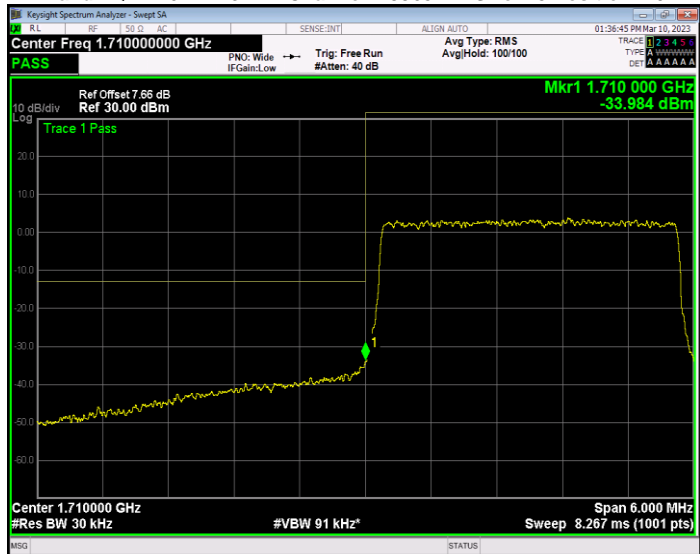

Band4 QAM16 BW=20MHz Channel=20050 RB Size=100 Position=#0

Band4 QAM16 BW=20MHz Channel=20300 RB Size=100 Position=#0

Band4 QAM16 BW=3MHz Channel=19965 RB Size=15 Position=#0

Band4 QAM16 BW=3MHz Channel=20385 RB Size=15 Position=#0

Band4 QAM16 BW=5MHz Channel=19975 RB Size=25 Position=#0

Band4 QAM16 BW=5MHz Channel=20375 RB Size=25 Position=#0

Band4 QPSK BW=1.4MHz Channel=19957 RB Size=6 Position=#0

Band4 QPSK BW=1.4MHz Channel=20393 RB Size=6 Position=#0