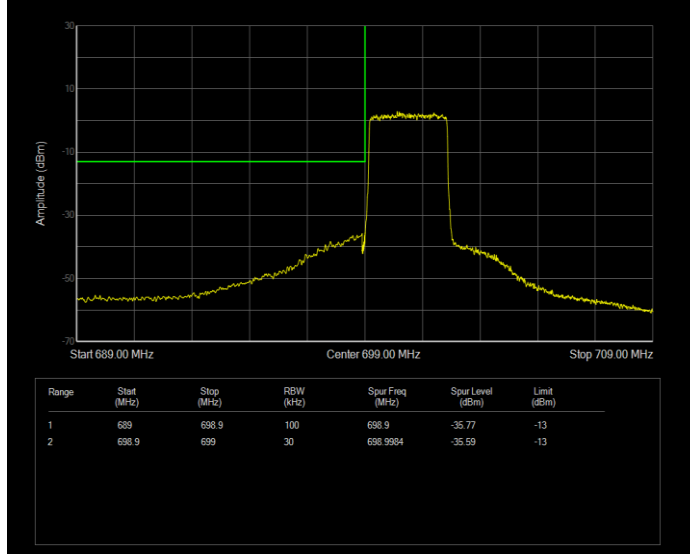

**Band7 QPSK BW=15MHz Channel=20825 RB Size=75 Position=#0**

**Band7 QPSK BW=15MHz Channel=21375 RB Size=75 Position=#0**

**Band7 QPSK BW=20MHz Channel=20850 RB Size=100 Position=#0**

**Band7 QPSK BW=20MHz Channel=21350 RB Size=100 Position=#0**

**Band7 QPSK BW=5MHz Channel=20775 RB Size=25 Position=#0**

**Band7 QPSK BW=5MHz Channel=21425 RB Size=25 Position=#0**

**Band12 QAM16 BW=1.4MHz Channel=23017 RB Size=6 Position=#0**

**Band12 QAM16 BW=1.4MHz Channel=23173 RB Size=6 Position=#0**

**Band12 QAM16 BW=10MHz Channel=23060 RB Size=50 Position=#0**

**Band12 QAM16 BW=10MHz Channel=23130 RB Size=50 Position=#0**

**Band12 QAM16 BW=3MHz Channel=23025 RB Size=15 Position=#0**

**Band12 QAM16 BW=3MHz Channel=23165 RB Size=15 Position=#0**