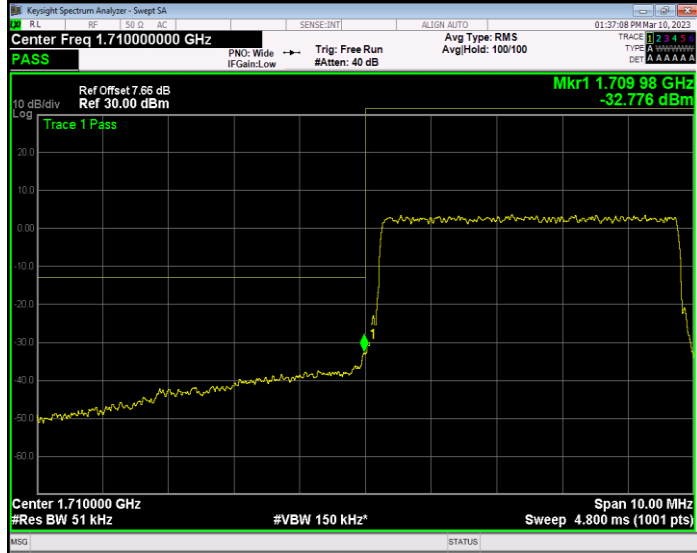

Band4 QAM16 BW=20MHz Channel=20050 RB Size=100 Position=#0

Band4 QAM16 BW=20MHz Channel=20300 RB Size=100 Position=#0

Band4 QAM16 BW=3MHz Channel=19965 RB Size=15 Position=#0

Band4 QAM16 BW=3MHz Channel=20385 RB Size=15 Position=#0

Band4 QAM16 BW=5MHz Channel=19975 RB Size=25 Position=#0

Band4 QAM16 BW=5MHz Channel=20375 RB Size=25 Position=#0

Band4 QPSK BW=1.4MHz Channel=19957 RB Size=6 Position=#0

Band4 QPSK BW=1.4MHz Channel=20393 RB Size=6 Position=#0

Band4 QPSK BW=10MHz Channel=20000 RB Size=50 Position=#0

Band4 QPSK BW=10MHz Channel=20350 RB Size=50 Position=#0

Band4 QPSK BW=15MHz Channel=20025 RB Size=75 Position=#0

Band4 QPSK BW=15MHz Channel=20325 RB Size=75 Position=#0