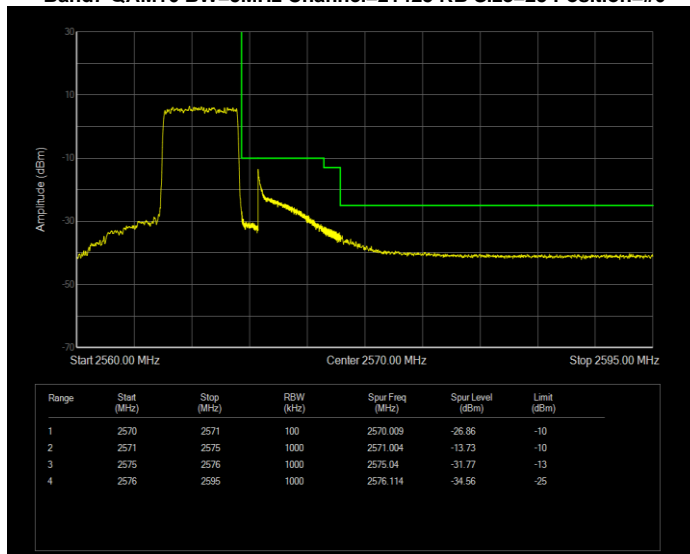

Band5 QPSK BW=5MHz Channel=20425 RB Size=25 Position=#0

**Band5 QPSK BW=5MHz Channel=20625 RB Size=25 Position=#0**

**Band7 QAM16 BW=10MHz Channel=20800 RB Size=50 Position=#0**

**Band7 QAM16 BW=10MHz Channel=21400 RB Size=50 Position=#0**

**Band7 QAM16 BW=15MHz Channel=20825 RB Size=75 Position=#0**

**Band7 QAM16 BW=15MHz Channel=21375 RB Size=75 Position=#0**

**Band7 QAM16 BW=20MHz Channel=20850 RB Size=100 Position=#0**

**Band7 QAM16 BW=20MHz Channel=21350 RB Size=100 Position=#0**

**Band7 QAM16 BW=5MHz Channel=20775 RB Size=25 Position=#0**

**Band7 QAM16 BW=5MHz Channel=21425 RB Size=25 Position=#0**

**Band7 QPSK BW=10MHz Channel=20800 RB Size=50 Position=#0**

**Band7 QPSK BW=10MHz Channel=21400 RB Size=50 Position=#0**