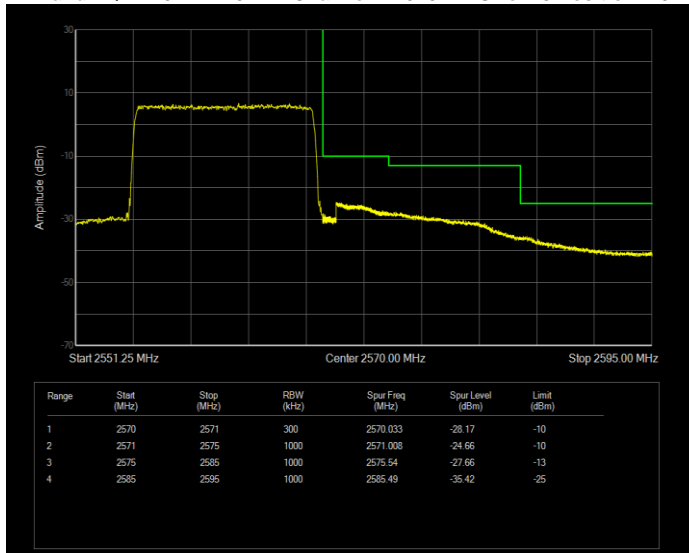

**Band5 QPSK BW=10MHz Channel=20450 RB Size=50 Position=#0**

**Band5 QPSK BW=10MHz Channel=20600 RB Size=50 Position=#0**

Band5 QPSK BW=3MHz Channel=20415 RB Size=15 Position=#0

Band5 QPSK BW=3MHz Channel=20635 RB Size=15 Position=#0

Band5 QPSK BW=5MHz Channel=20425 RB Size=25 Position=#0

**Band5 QPSK BW=5MHz Channel=20625 RB Size=25 Position=#0**

**Band7 QAM16 BW=10MHz Channel=20800 RB Size=50 Position=#0**

**Band7 QAM16 BW=10MHz Channel=21400 RB Size=50 Position=#0**

**Band7 QAM16 BW=15MHz Channel=20825 RB Size=75 Position=#0**

**Band7 QAM16 BW=15MHz Channel=21375 RB Size=75 Position=#0**

**Band7 QAM16 BW=20MHz Channel=20850 RB Size=100 Position=#0**

**Band7 QAM16 BW=20MHz Channel=21350 RB Size=100 Position=#0**