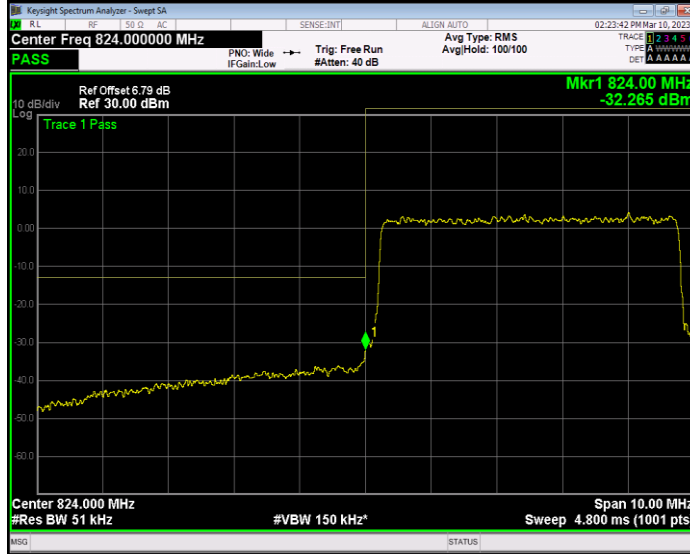

Band5 QAM16 BW=5MHz Channel=20425 RB Size=25 Position=#0