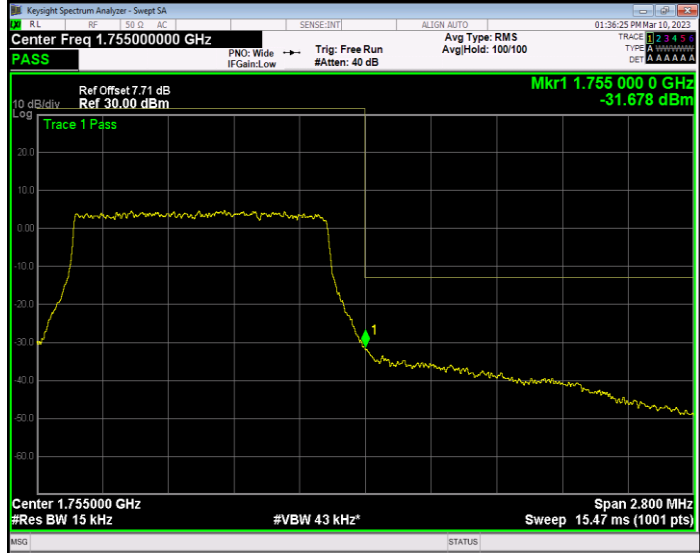

Band4 QAM16 BW=5MHz Channel=19975 RB Size=25 Position=#0

Band4 QAM16 BW=5MHz Channel=20375 RB Size=25 Position=#0

Band4 QPSK BW=1.4MHz Channel=19957 RB Size=6 Position=#0

Band4 QPSK BW=1.4MHz Channel=20393 RB Size=6 Position=#0

Band4 QPSK BW=10MHz Channel=20000 RB Size=50 Position=#0

Band4 QPSK BW=10MHz Channel=20350 RB Size=50 Position=#0

Band4 QPSK BW=15MHz Channel=20025 RB Size=75 Position=#0

Band4 QPSK BW=15MHz Channel=20325 RB Size=75 Position=#0