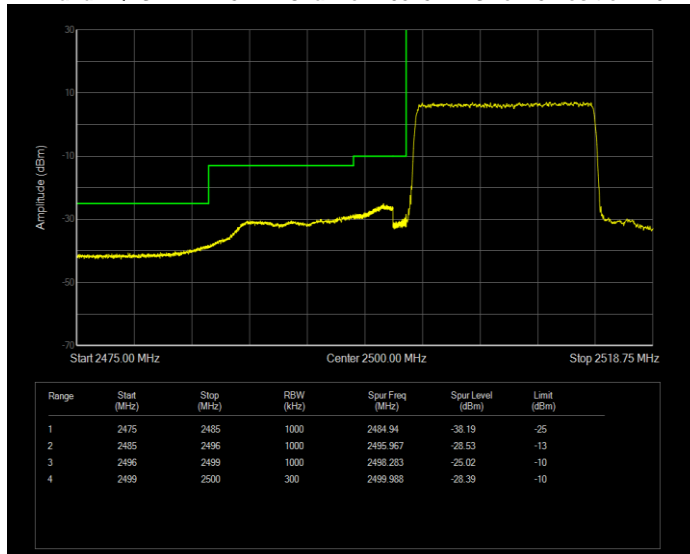

**Band7 QAM16 BW=15MHz Channel=20825 RB Size=75 Position=#0**

**Band7 QAM16 BW=15MHz Channel=21375 RB Size=75 Position=#0**

**Band7 QAM16 BW=20MHz Channel=20850 RB Size=100 Position=#0**

**Band7 QAM16 BW=20MHz Channel=21350 RB Size=100 Position=#0**

**Band7 QAM16 BW=5MHz Channel=20775 RB Size=25 Position=#0**

**Band7 QAM16 BW=5MHz Channel=21425 RB Size=25 Position=#0**

**Band7 QPSK BW=10MHz Channel=20800 RB Size=50 Position=#0**

**Band7 QPSK BW=10MHz Channel=21400 RB Size=50 Position=#0**

**Band7 QPSK BW=15MHz Channel=20825 RB Size=75 Position=#0**

**Band7 QPSK BW=15MHz Channel=21375 RB Size=75 Position=#0**

**Band7 QPSK BW=20MHz Channel=20850 RB Size=100 Position=#0**

**Band7 QPSK BW=20MHz Channel=21350 RB Size=100 Position=#0**