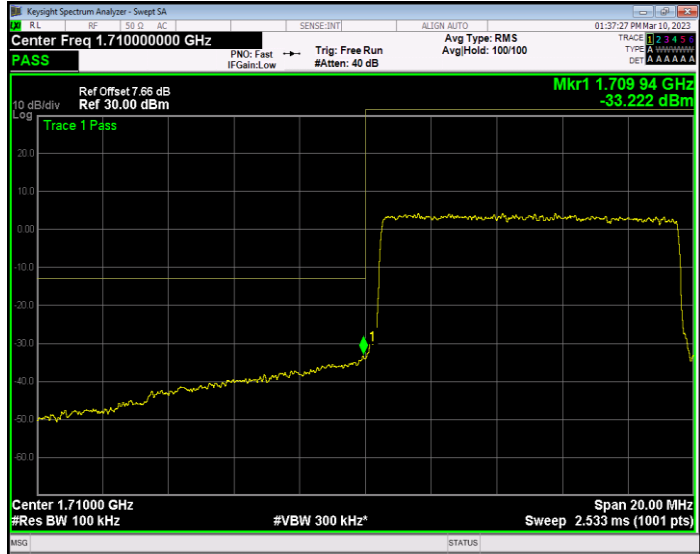

Band4 QAM16 BW=20MHz Channel=20050 RB Size=100 Position=#0

Band4 QAM16 BW=20MHz Channel=20300 RB Size=100 Position=#0

Band4 QAM16 BW=3MHz Channel=19965 RB Size=15 Position=#0

Band4 QAM16 BW=3MHz Channel=20385 RB Size=15 Position=#0

Band4 QAM16 BW=5MHz Channel=19975 RB Size=25 Position=#0

Band4 QAM16 BW=5MHz Channel=20375 RB Size=25 Position=#0

Band4 QPSK BW=1.4MHz Channel=19957 RB Size=6 Position=#0

Band4 QPSK BW=1.4MHz Channel=20393 RB Size=6 Position=#0

Band4 QPSK BW=10MHz Channel=20000 RB Size=50 Position=#0

Band4 QPSK BW=10MHz Channel=20350 RB Size=50 Position=#0

Band4 QPSK BW=15MHz Channel=20025 RB Size=75 Position=#0

Band4 QPSK BW=15MHz Channel=20325 RB Size=75 Position=#0