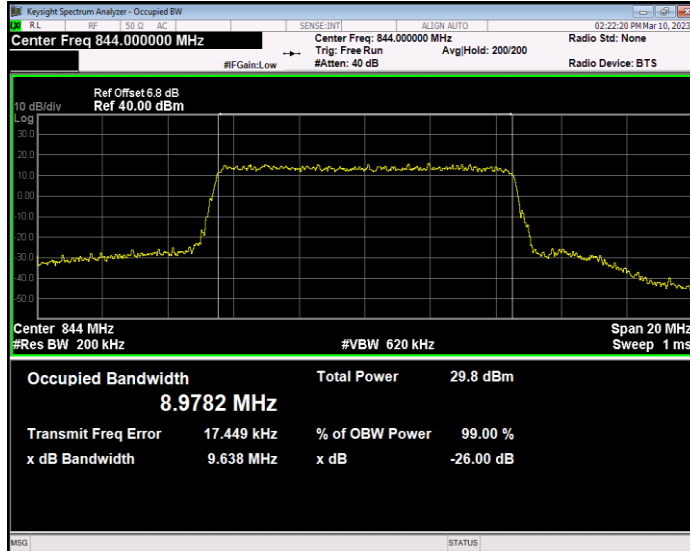

Band5 QAM16 BW=10MHz Channel=20600 RB Size=50 Position=#0