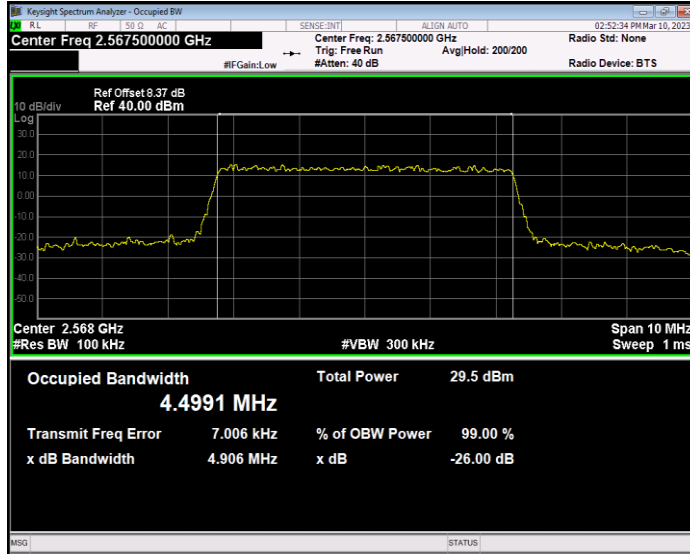

Band7 QAM16 BW=5MHz Channel=21425 RB Size=25 Position=#0