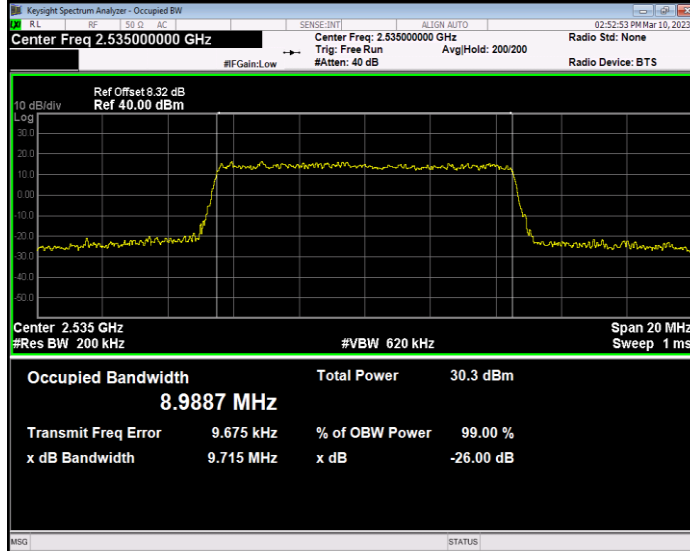

Band7 QPSK BW=10MHz Channel=21100 RB Size=50 Position=#0