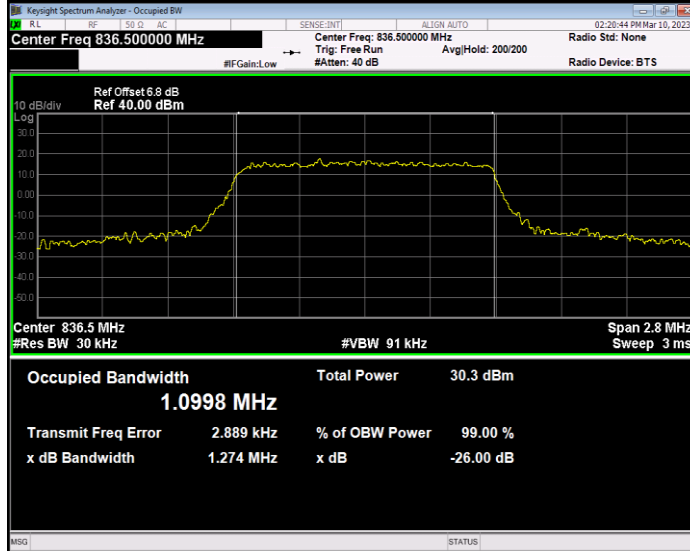

Band5 QAM16 BW=1.4MHz Channel=20525 RB Size=6 Position=#0