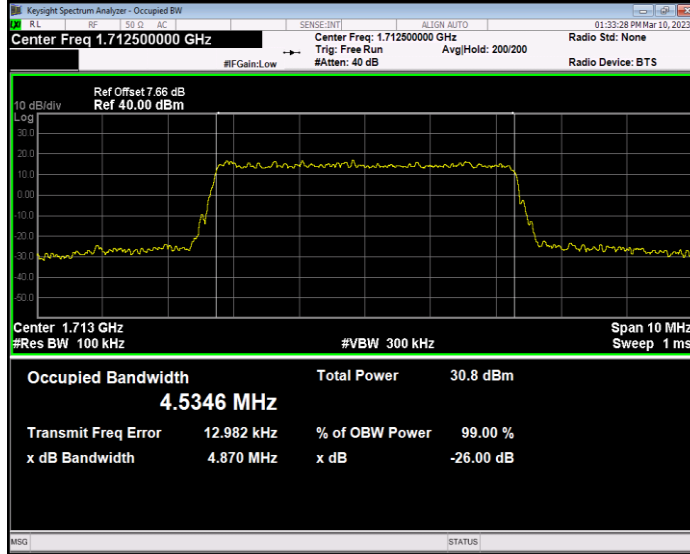

Band4 QPSK BW=5MHz Channel=19975 RB Size=25 Position=#0