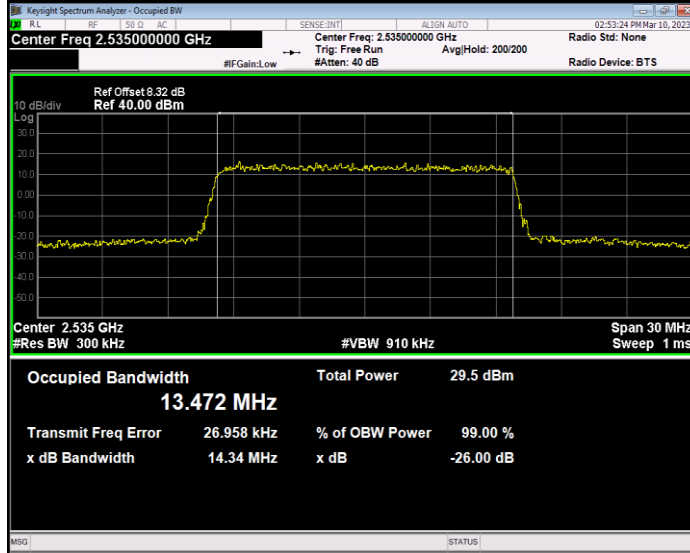

**Band7 QAM16 BW=10MHz Channel=21100 RB Size=50 Position=#0**

**Band7 QAM16 BW=10MHz Channel=21400 RB Size=50 Position=#0**

**Band7 QAM16 BW=15MHz Channel=20825 RB Size=75 Position=#0**

**Band7 QAM16 BW=15MHz Channel=21100 RB Size=75 Position=#0**