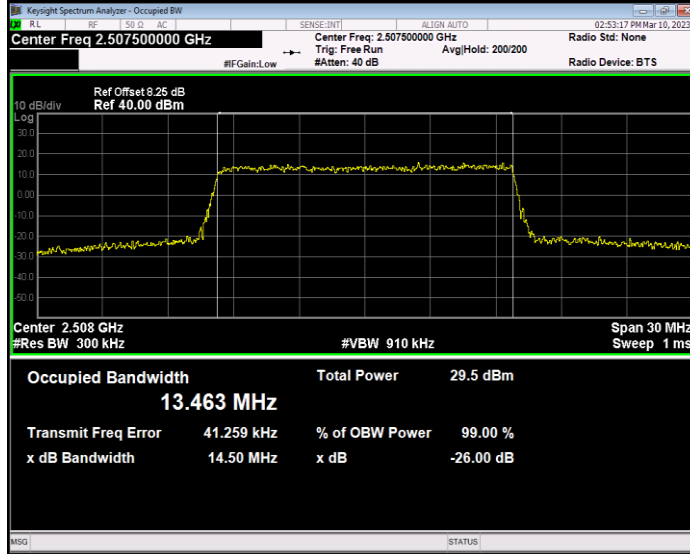

Band7 QAM16 BW=15MHz Channel=20825 RB Size=75 Position=#0