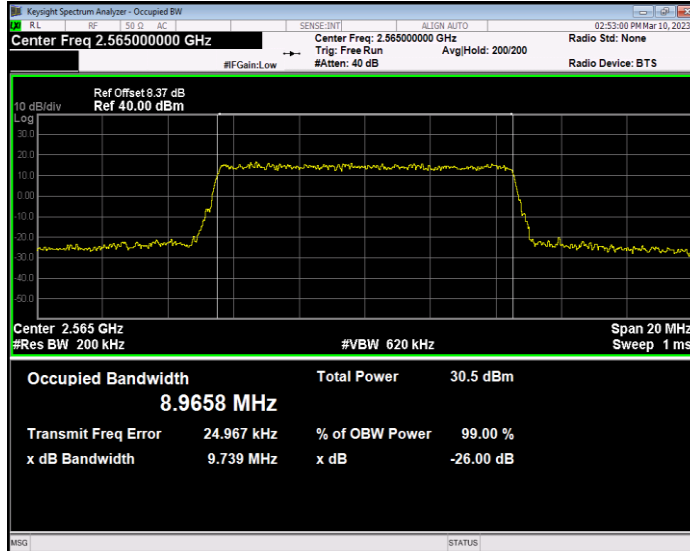

Band7 QPSK BW=10MHz Channel=21400 RB Size=50 Position=#0