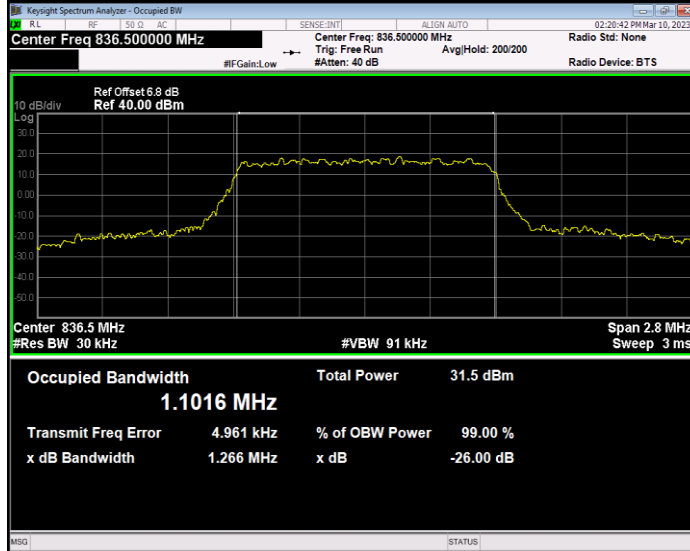

Band5 QPSK BW=1.4MHz Channel=20525 RB Size=6 Position=#0