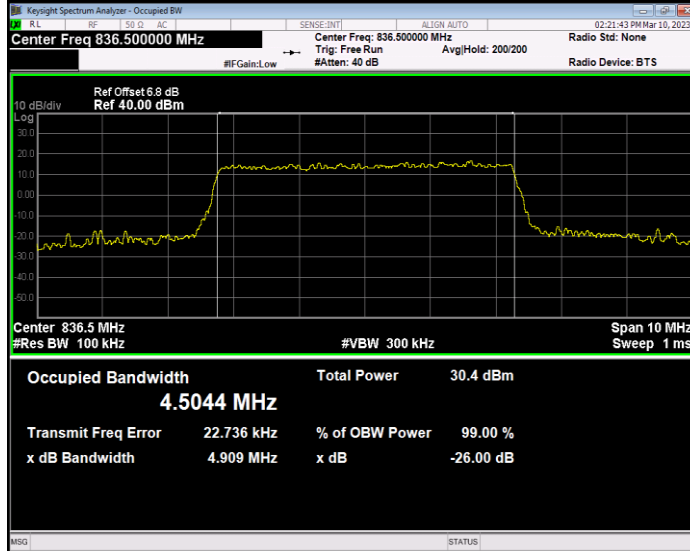

Band5 QAM16 BW=5MHz Channel=20525 RB Size=25 Position=#0