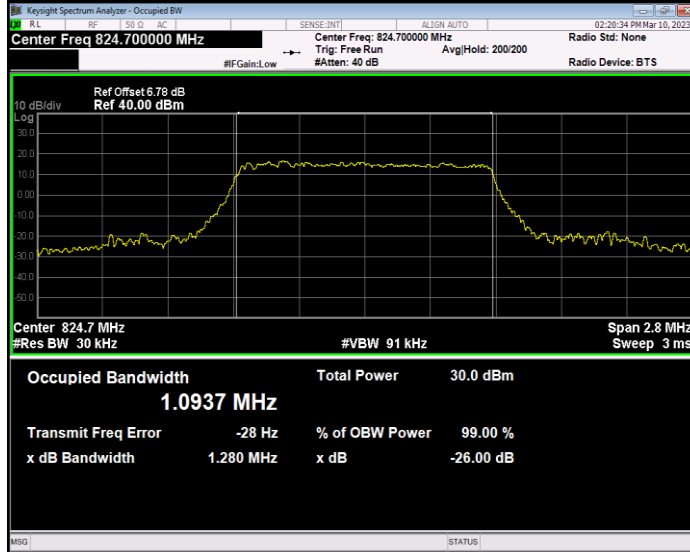

**Band5 QAM16 BW=5MHz Channel=20425 RB Size=25 Position=#0**

**Band5 QAM16 BW=5MHz Channel=20525 RB Size=25 Position=#0**

**Band5 QAM16 BW=5MHz Channel=20625 RB Size=25 Position=#0**

**Band5 QPSK BW=1.4MHz Channel=20407 RB Size=6 Position=#0**