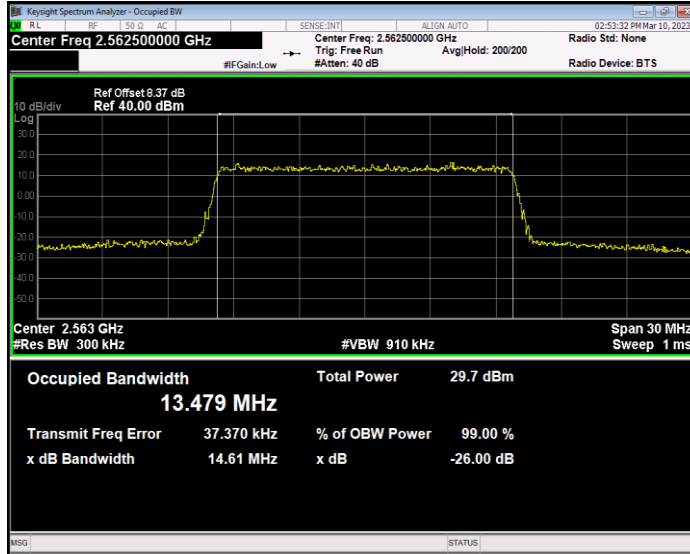

Band7 QAM16 BW=15MHz Channel=21375 RB Size=75 Position=#0