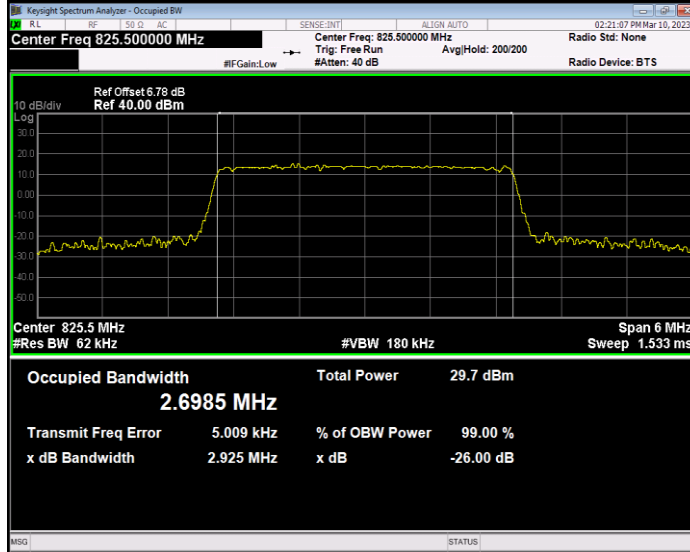

Band5 QAM16 BW=3MHz Channel=20415 RB Size=15 Position=#0