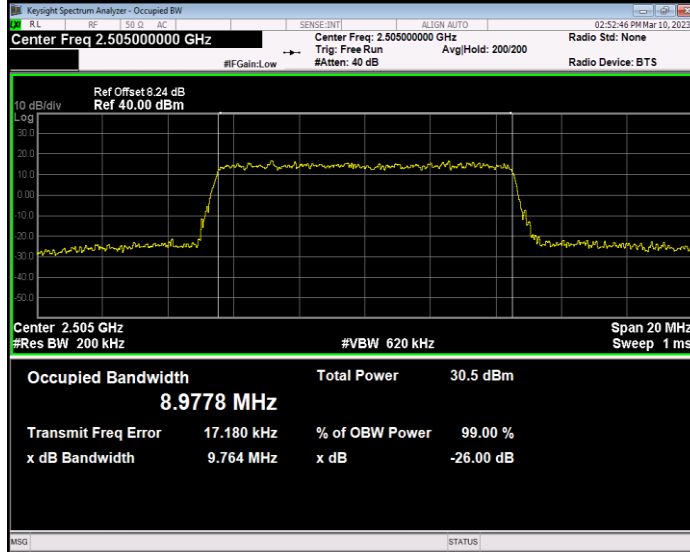

**Band7 QAM16 BW=5MHz Channel=20775 RB Size=25 Position=#0**

**Band7 QAM16 BW=5MHz Channel=21100 RB Size=25 Position=#0**

**Band7 QAM16 BW=5MHz Channel=21425 RB Size=25 Position=#0**

**Band7 QPSK BW=10MHz Channel=20800 RB Size=50 Position=#0**