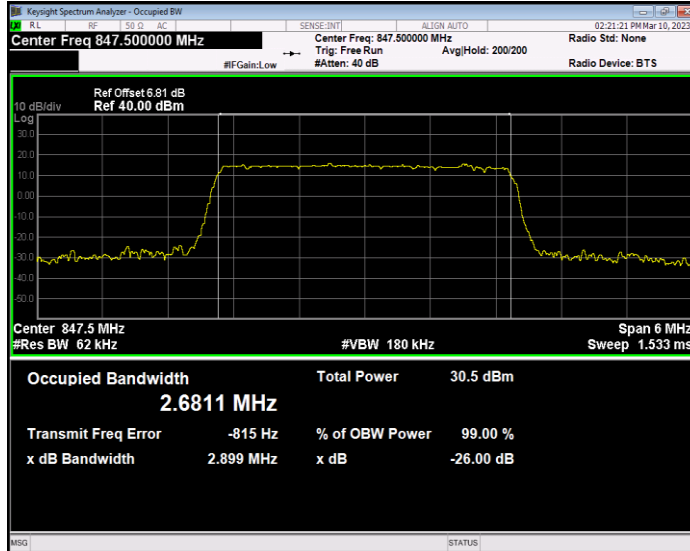

**Band5 QAM16 BW=10MHz Channel=20600 RB Size=50 Position=#0**

**Band5 QAM16 BW=3MHz Channel=20415 RB Size=15 Position=#0**

**Band5 QAM16 BW=3MHz Channel=20525 RB Size=15 Position=#0**

**Band5 QAM16 BW=3MHz Channel=20635 RB Size=15 Position=#0**