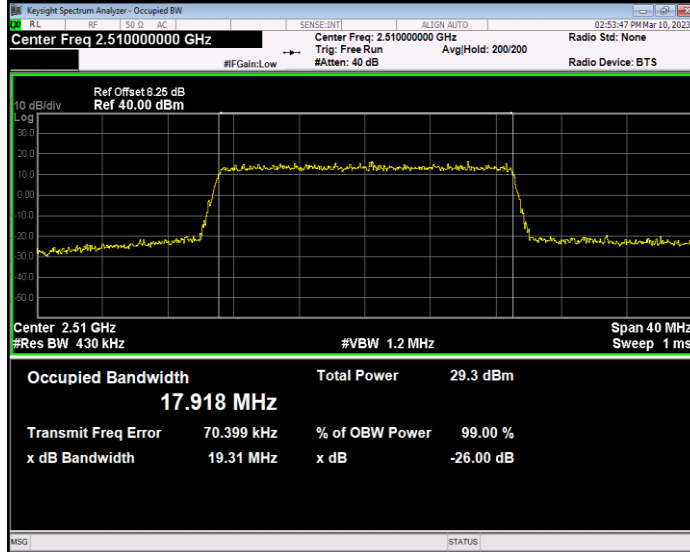

Band7 QAM16 BW=20MHz Channel=20850 RB Size=100 Position=#0