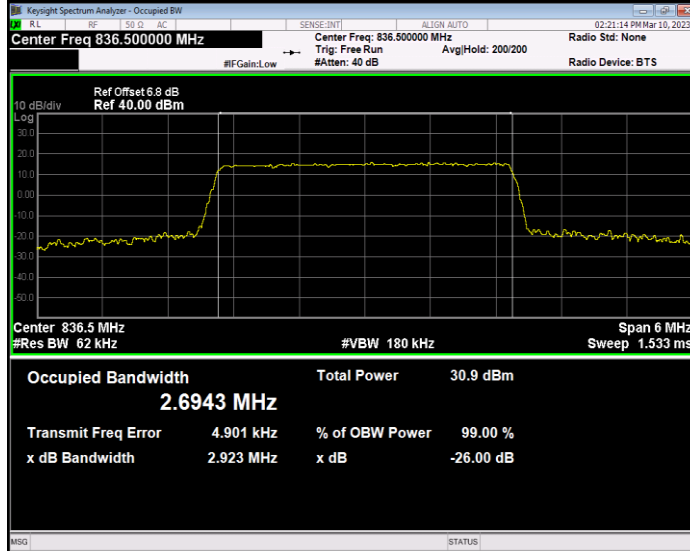

Band5 QAM16 BW=3MHz Channel=20525 RB Size=15 Position=#0