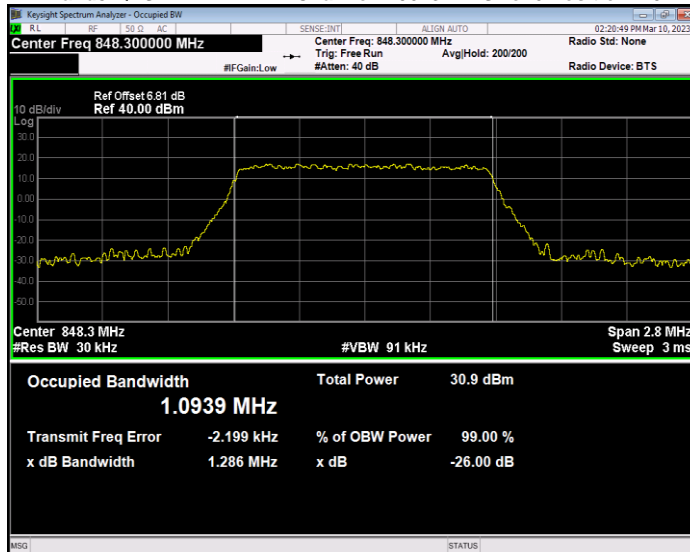

Band5 QPSK BW=1.4MHz Channel=20643 RB Size=6 Position=#0