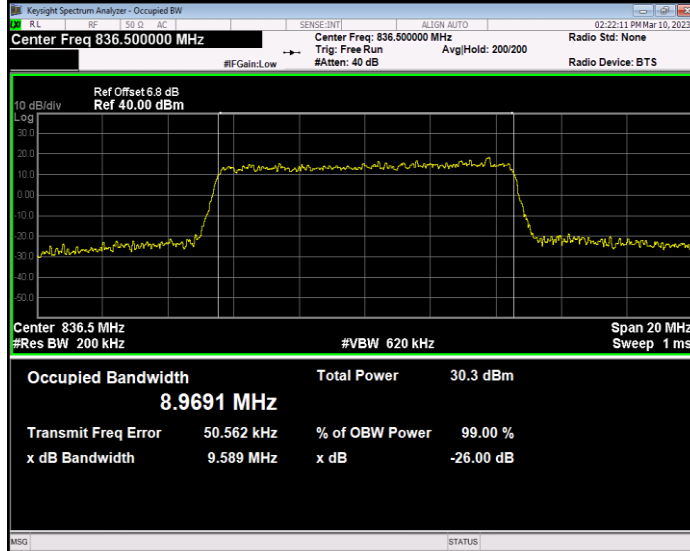

**Band5 QAM16 BW=1.4MHz Channel=20525 RB Size=6 Position=#0**

**Band5 QAM16 BW=1.4MHz Channel=20643 RB Size=6 Position=#0**

**Band5 QAM16 BW=10MHz Channel=20450 RB Size=50 Position=#0**

**Band5 QAM16 BW=10MHz Channel=20525 RB Size=50 Position=#0**