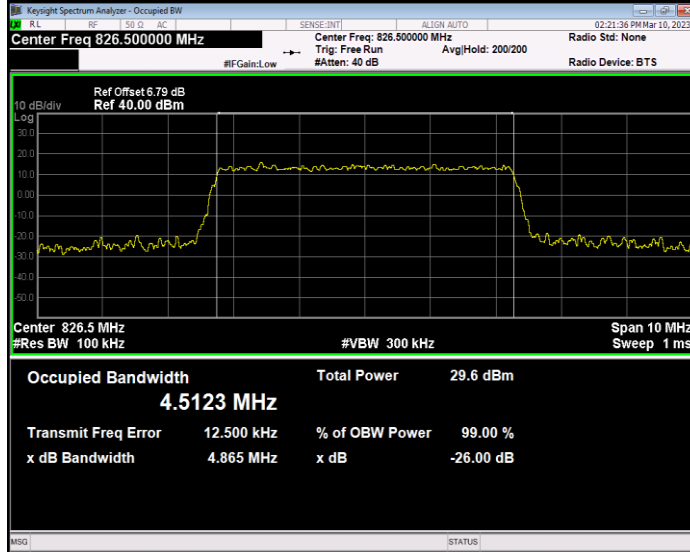

Band5 QAM16 BW=5MHz Channel=20425 RB Size=25 Position=#0