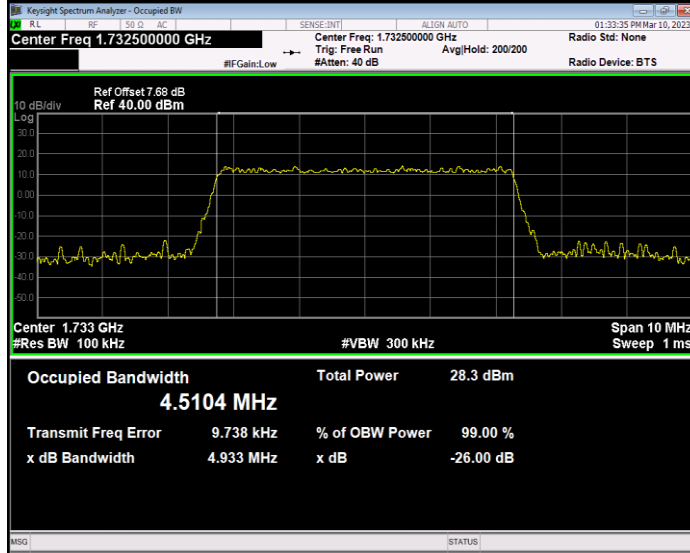

Band4 QPSK BW=5MHz Channel=20175 RB Size=25 Position=#0