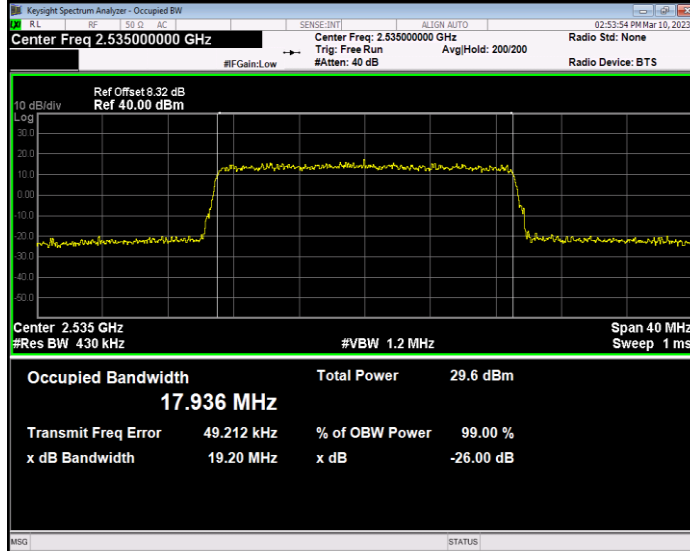

Band7 QAM16 BW=20MHz Channel=21100 RB Size=100 Position=#0