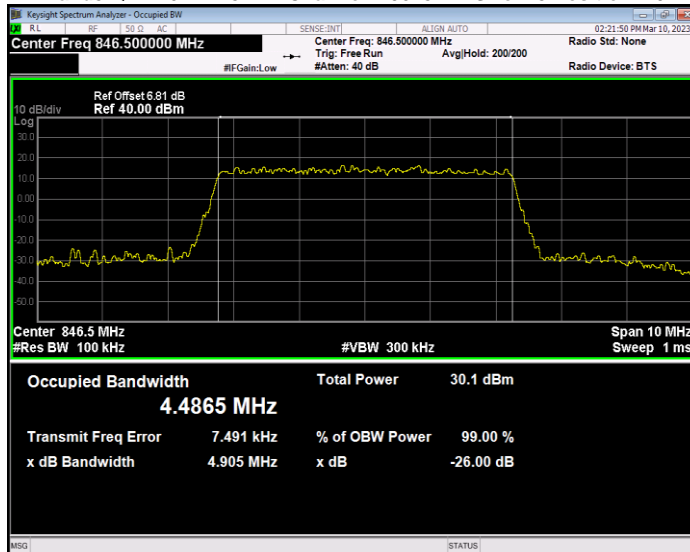

Band5 QAM16 BW=5MHz Channel=20625 RB Size=25 Position=#0