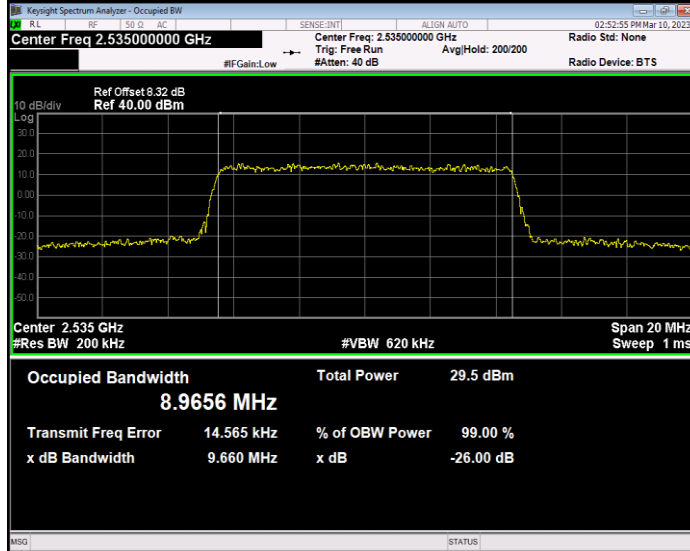

Band7 QAM16 BW=10MHz Channel=21100 RB Size=50 Position=#0