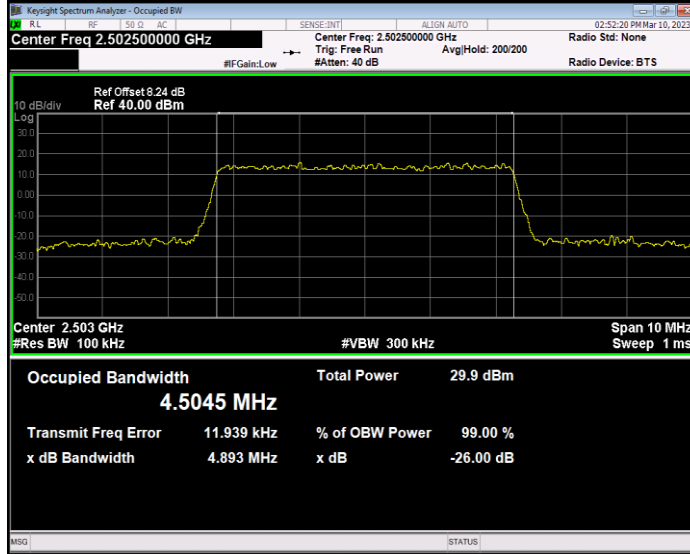

Band7 QAM16 BW=5MHz Channel=20775 RB Size=25 Position=#0