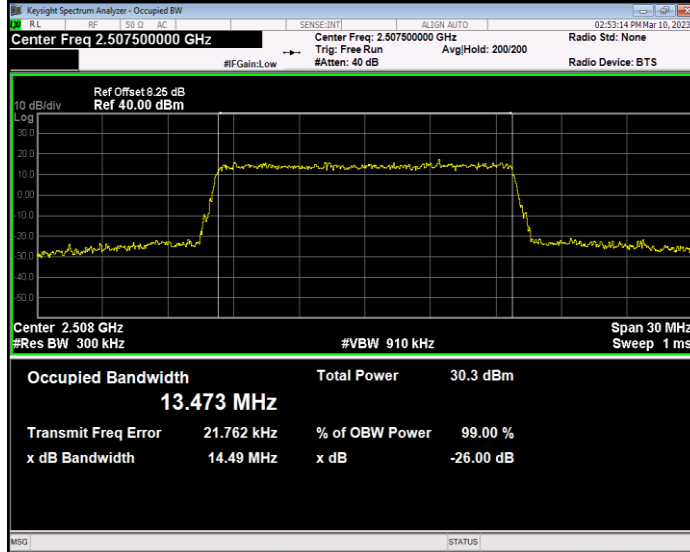

Band7 QPSK BW=15MHz Channel=20825 RB Size=75 Position=#0