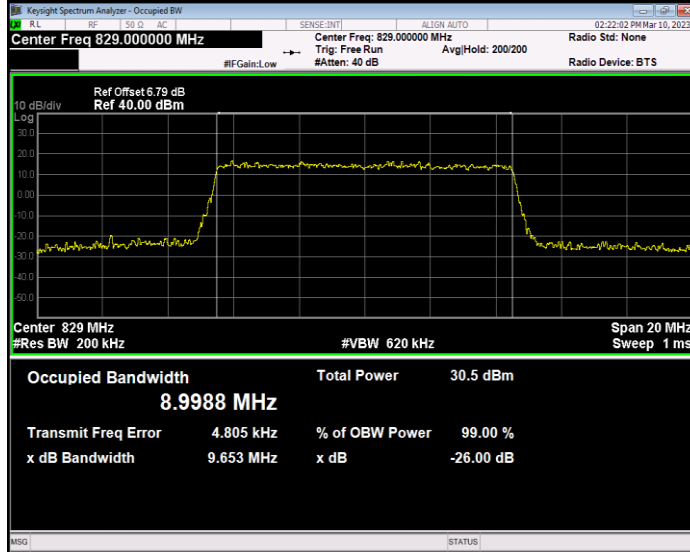

Band5 QPSK BW=10MHz Channel=20450 RB Size=50 Position=#0