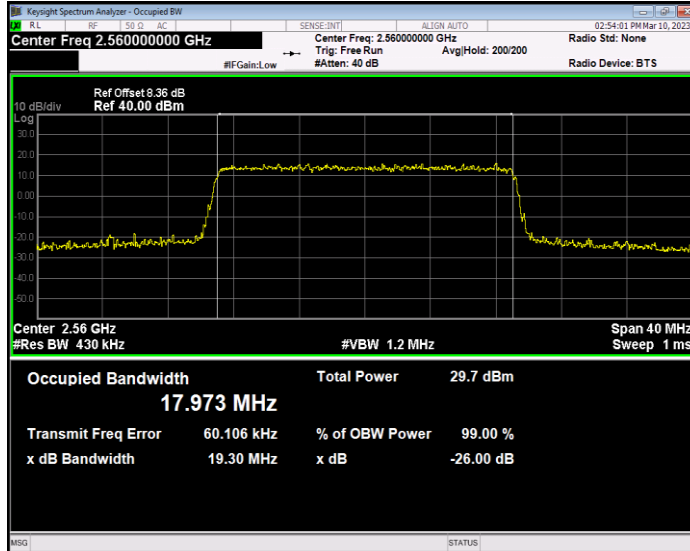

**Band7 QAM16 BW=15MHz Channel=21375 RB Size=75 Position=#0**

**Band7 QAM16 BW=20MHz Channel=20850 RB Size=100 Position=#0**

**Band7 QAM16 BW=20MHz Channel=21100 RB Size=100 Position=#0**

**Band7 QAM16 BW=20MHz Channel=21350 RB Size=100 Position=#0**