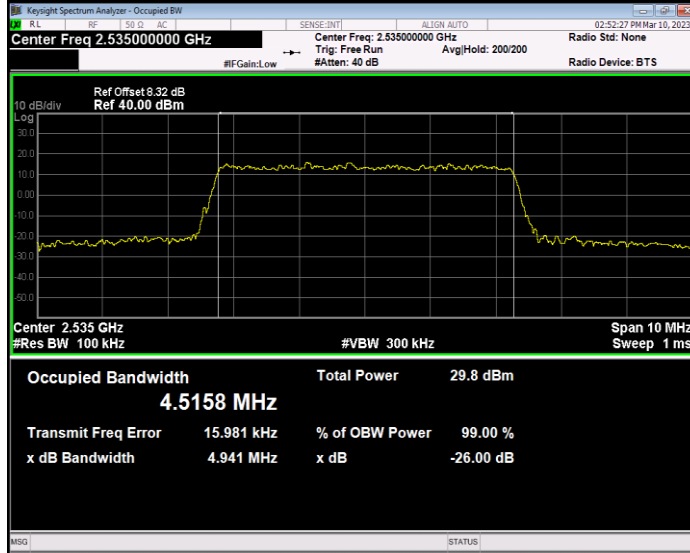

Band7 QAM16 BW=5MHz Channel=21100 RB Size=25 Position=#0