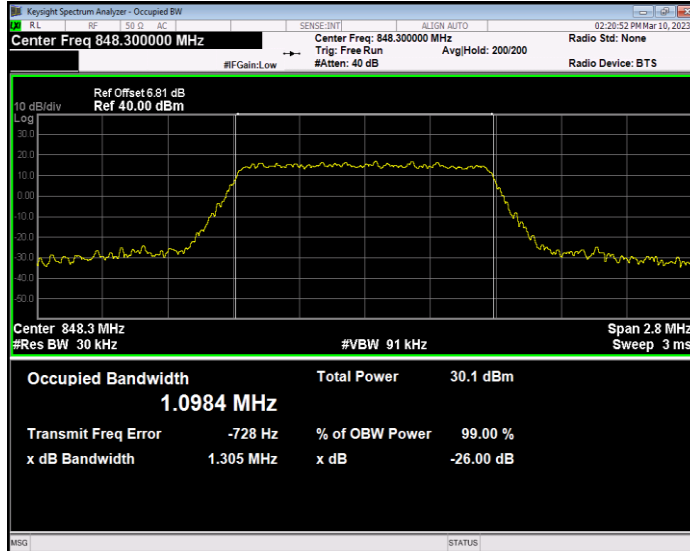

Band5 QAM16 BW=1.4MHz Channel=20643 RB Size=6 Position=#0