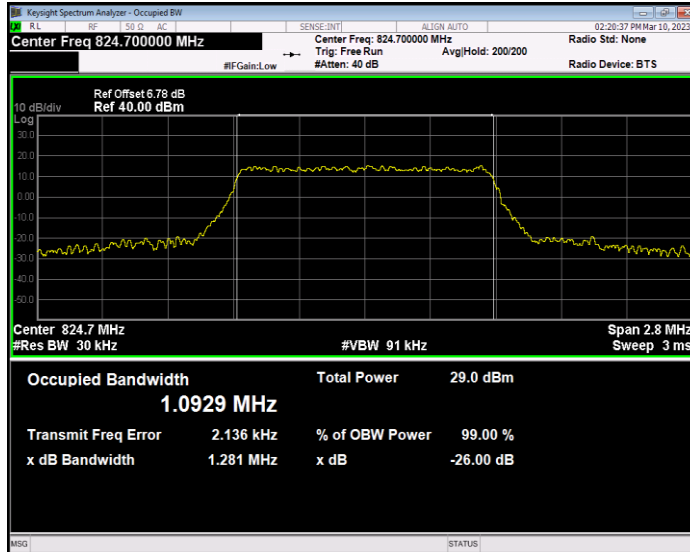

**Band4 QPSK BW=5MHz Channel=19975 RB Size=25 Position=#0**

**Band4 QPSK BW=5MHz Channel=20175 RB Size=25 Position=#0**

**Band4 QPSK BW=5MHz Channel=20375 RB Size=25 Position=#0**

**Band5 QAM16 BW=1.4MHz Channel=20407 RB Size=6 Position=#0**