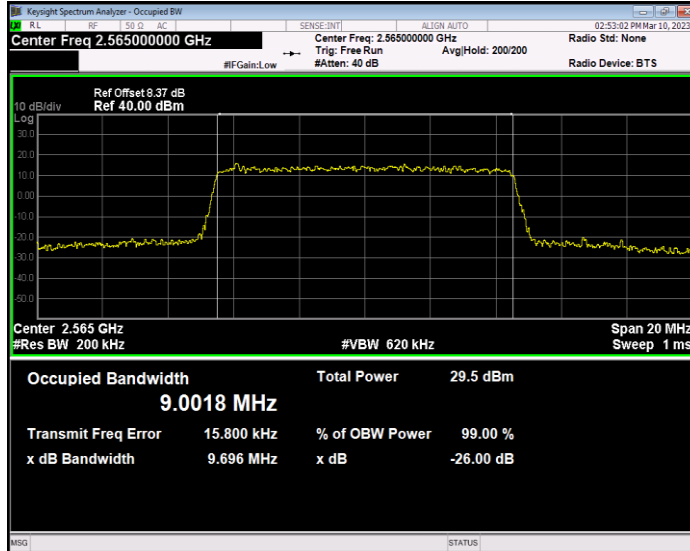

Band7 QAM16 BW=10MHz Channel=21400 RB Size=50 Position=#0