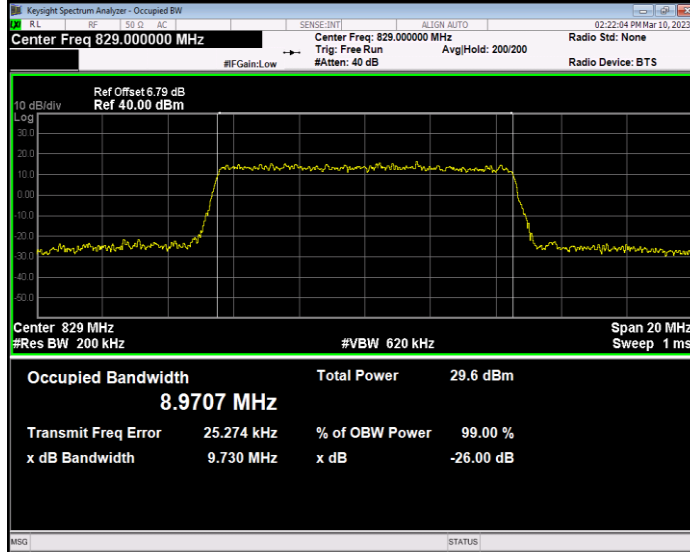

Band5 QAM16 BW=10MHz Channel=20450 RB Size=50 Position=#0