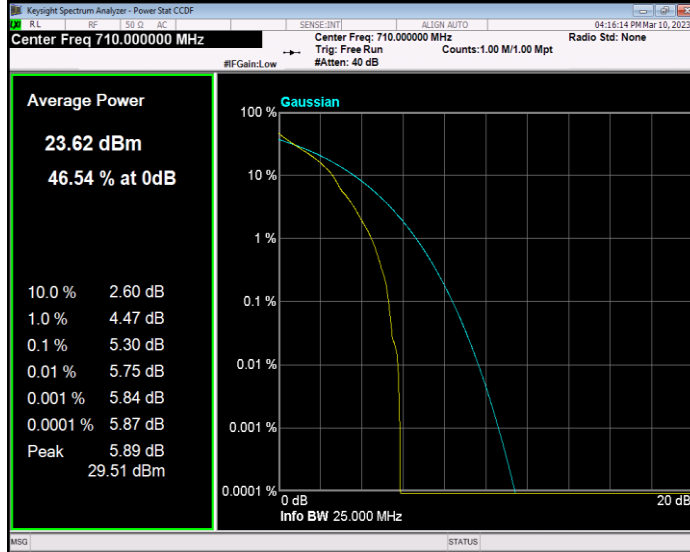

Band17 QPSK BW=10MHz Channel=23790 RB Size=1 Position=#0