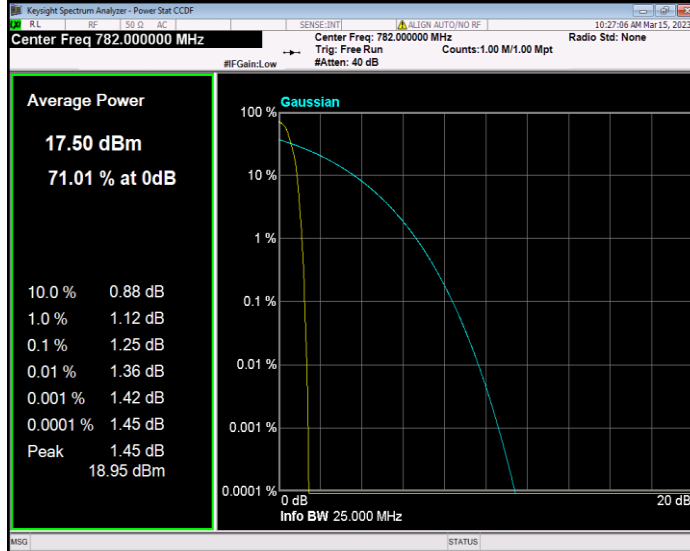

Band13 QAM16 BW=5MHz Channel=23255 RB Size=1 Position=#0

Band13 QPSK BW=10MHz Channel=23230 RB Size=1 Position=#0

Band13 QPSK BW=5MHz Channel=23205 RB Size=1 Position=#0

Band13 QPSK BW=5MHz Channel=23230 RB Size=1 Position=#0