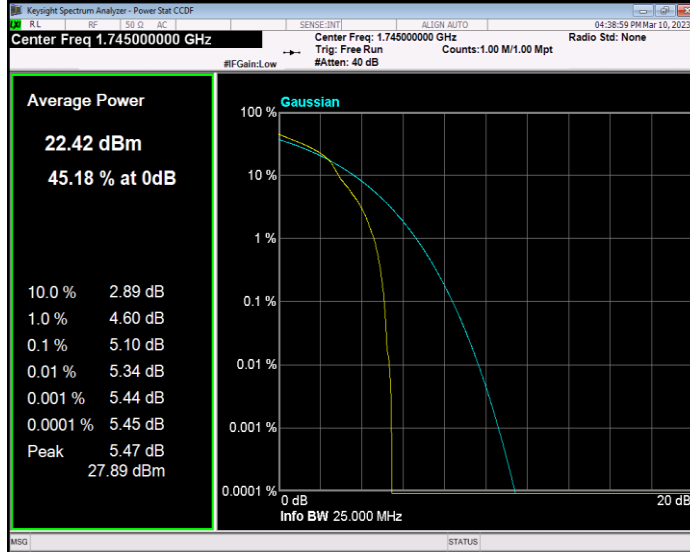

Band66 QAM16 BW=3MHz Channel=132322 RB Size=1 Position=#0