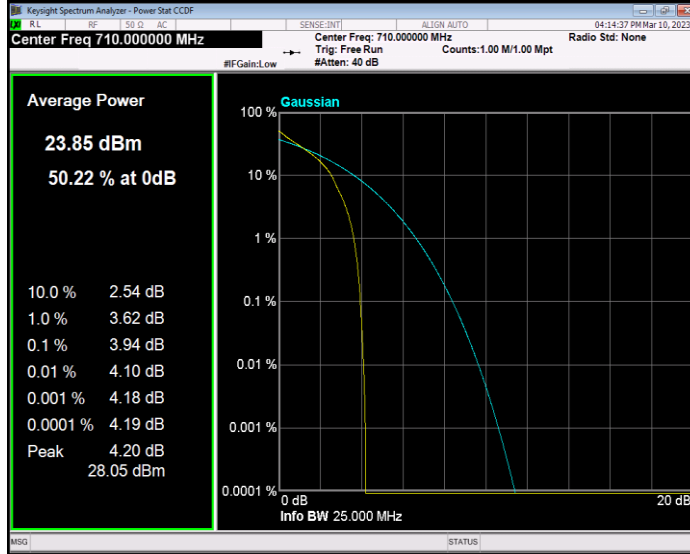

Band17 QPSK BW=10MHz Channel=23790 RB Size=1 Position=#0

Band17 QPSK BW=10MHz Channel=23800 RB Size=1 Position=#0

Band17 QPSK BW=5MHz Channel=23755 RB Size=1 Position=#0

Band17 QPSK BW=5MHz Channel=23790 RB Size=1 Position=#0