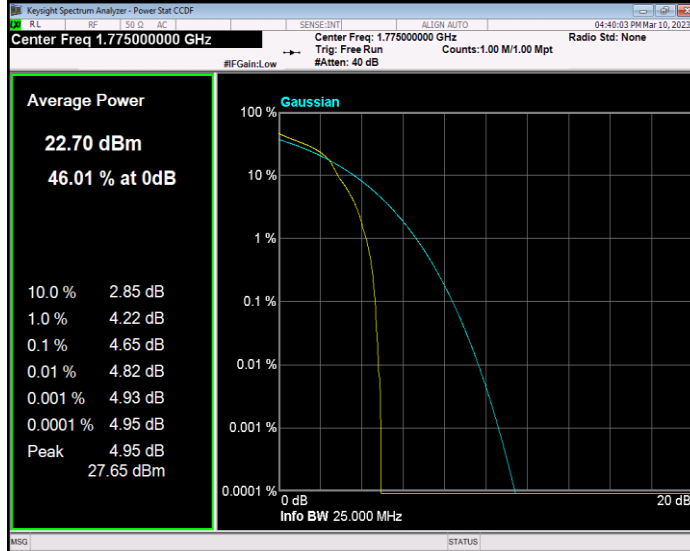

Band66 QAM16 BW=10MHz Channel=132622 RB Size=1 Position=#0