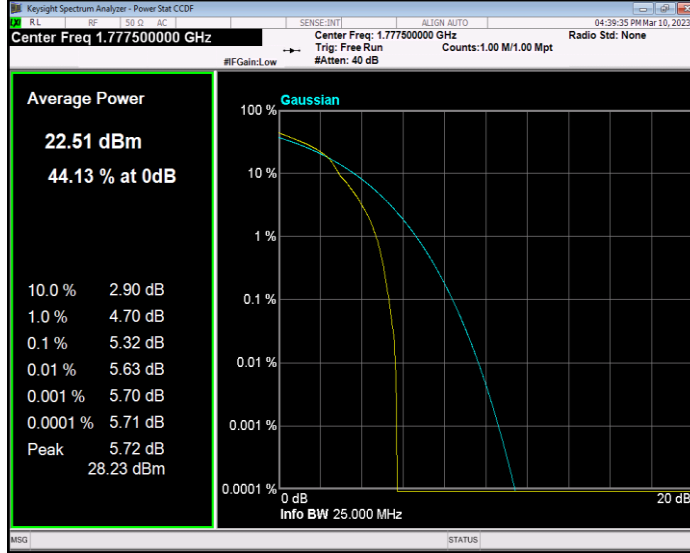

Band66 QAM16 BW=5MHz Channel=132647 RB Size=1 Position=#0