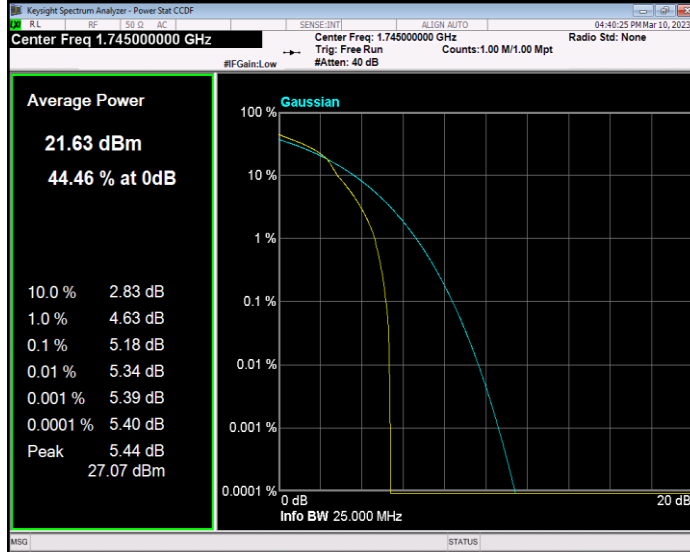

Band66 QAM16 BW=15MHz Channel=132322 RB Size=1 Position=#0