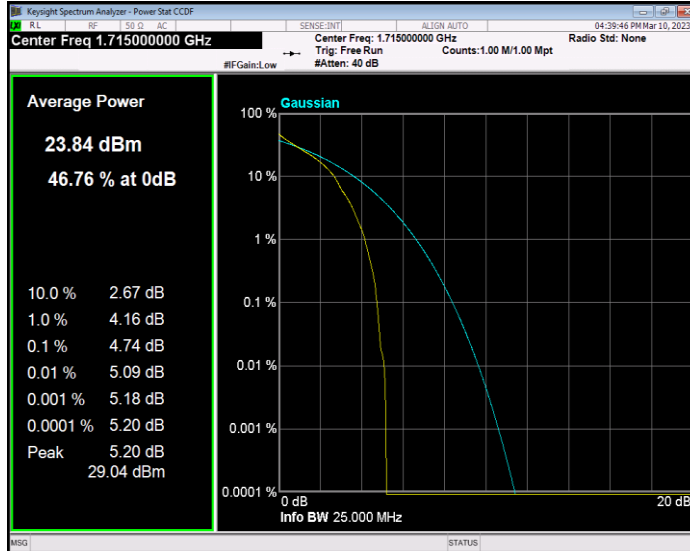

Band66 QPSK BW=10MHz Channel=132022 RB Size=1 Position=#0