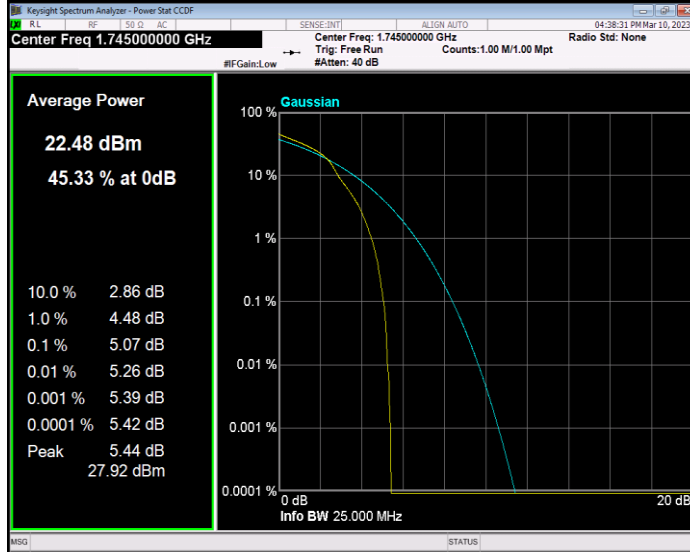

Band66 QAM16 BW=1.4MHz Channel=132322 RB Size=1 Position=#0