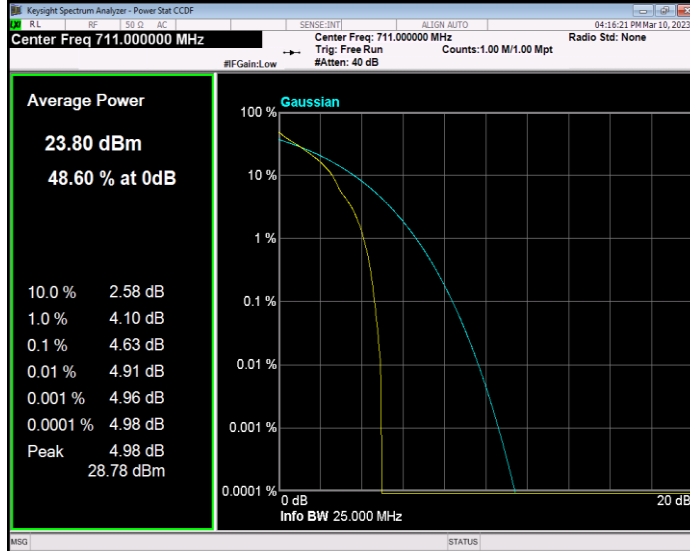

Band17 QPSK BW=10MHz Channel=23800 RB Size=1 Position=#0