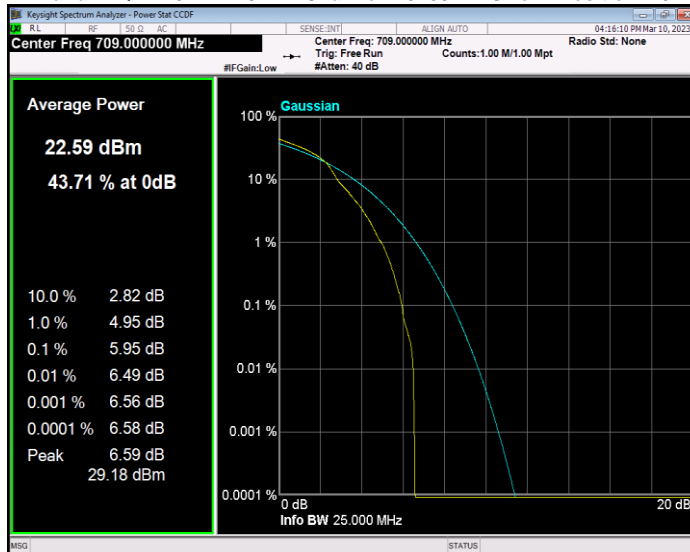

Band17 QAM16 BW=10MHz Channel=23780 RB Size=1 Position=#0