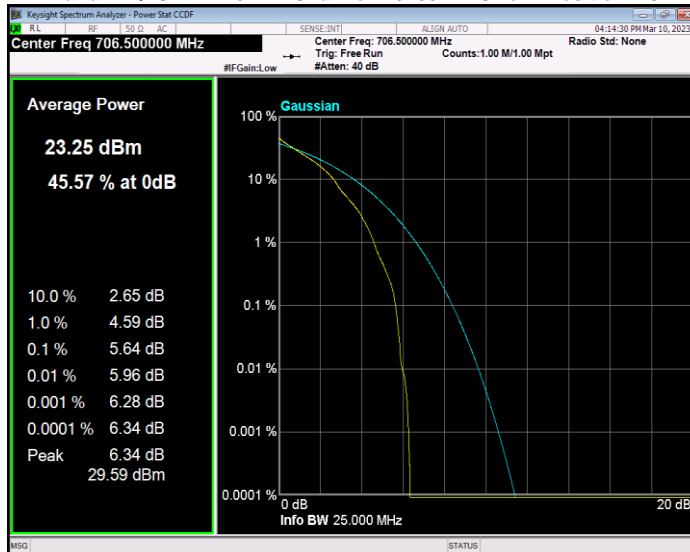

Band17 QPSK BW=5MHz Channel=23755 RB Size=1 Position=#0