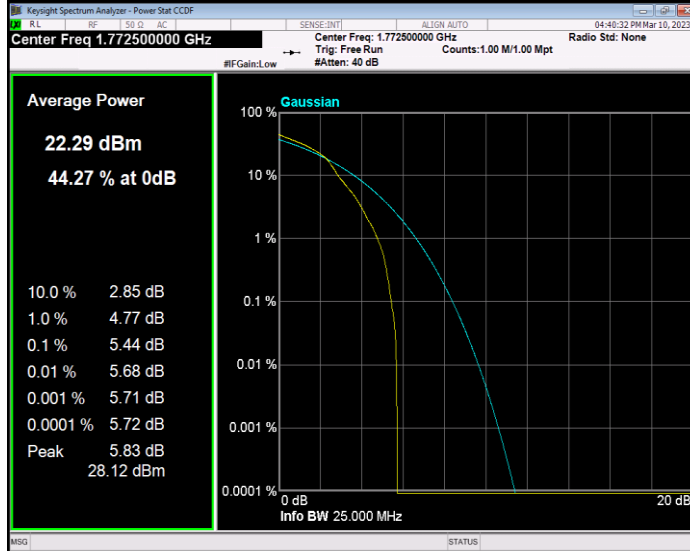

Band66 QAM16 BW=15MHz Channel=132597 RB Size=1 Position=#0