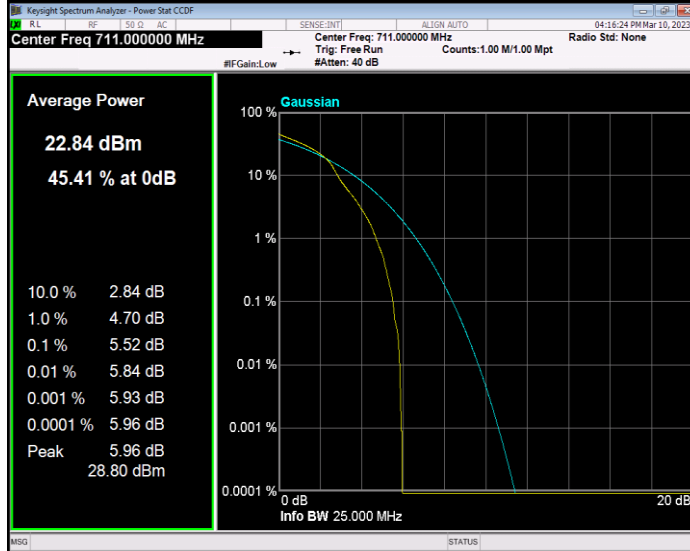

Band13 QPSK BW=5MHz Channel=23255 RB Size=1 Position=#0

Band17 QAM16 BW=10MHz Channel=23780 RB Size=1 Position=#0

Band17 QAM16 BW=10MHz Channel=23790 RB Size=1 Position=#0

Band17 QAM16 BW=10MHz Channel=23800 RB Size=1 Position=#0