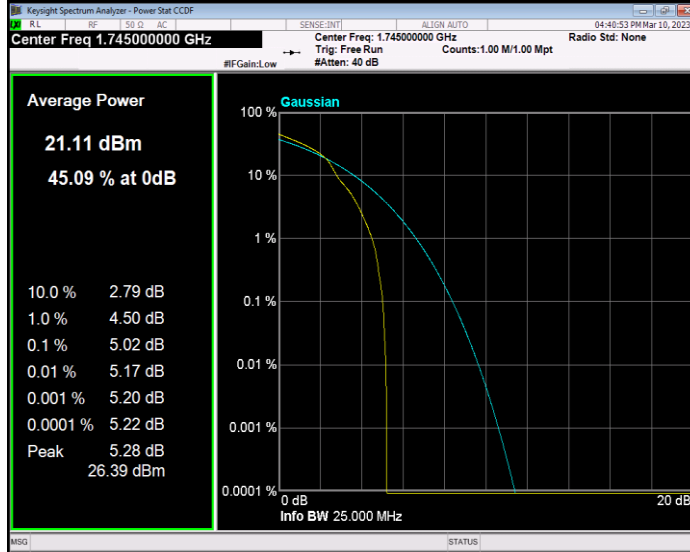

Band66 QAM16 BW=15MHz Channel=132322 RB Size=1 Position=#0

Band66 QAM16 BW=15MHz Channel=132597 RB Size=1 Position=#0

Band66 QAM16 BW=20MHz Channel=132072 RB Size=1 Position=#0

Band66 QAM16 BW=20MHz Channel=132322 RB Size=1 Position=#0