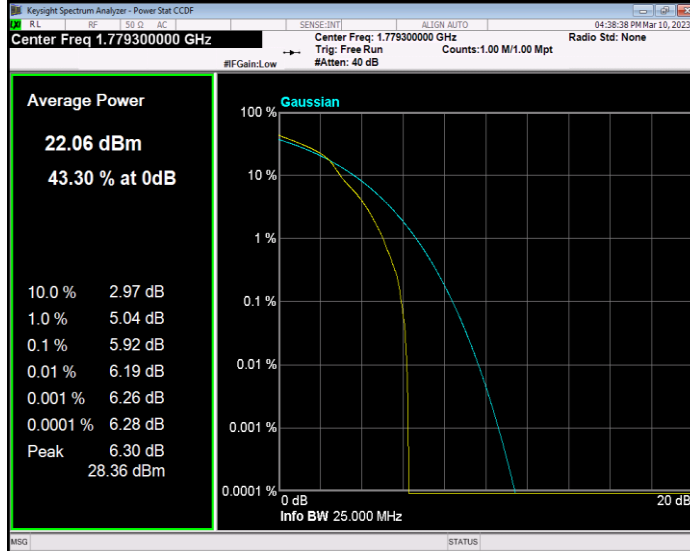

Band17 QPSK BW=5MHz Channel=23825 RB Size=1 Position=#0

Band66 QAM16 BW=1.4MHz Channel=131979 RB Size=1 Position=#0

Band66 QAM16 BW=1.4MHz Channel=132322 RB Size=1 Position=#0

Band66 QAM16 BW=1.4MHz Channel=132665 RB Size=1 Position=#0