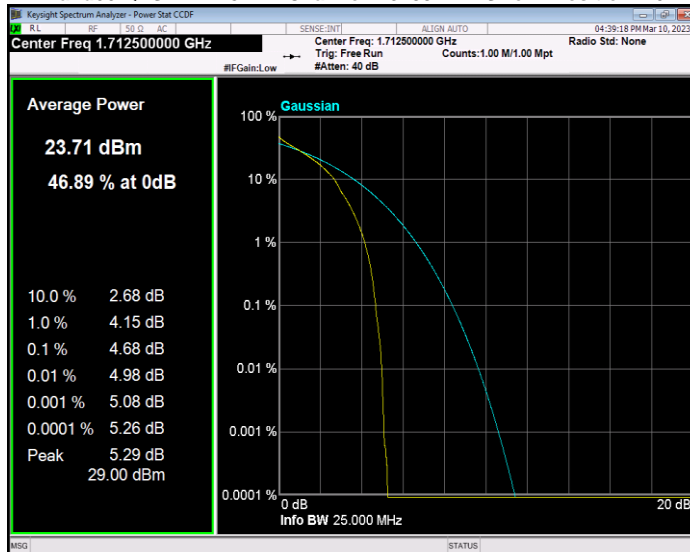

Band66 QPSK BW=5MHz Channel=131997 RB Size=1 Position=#0