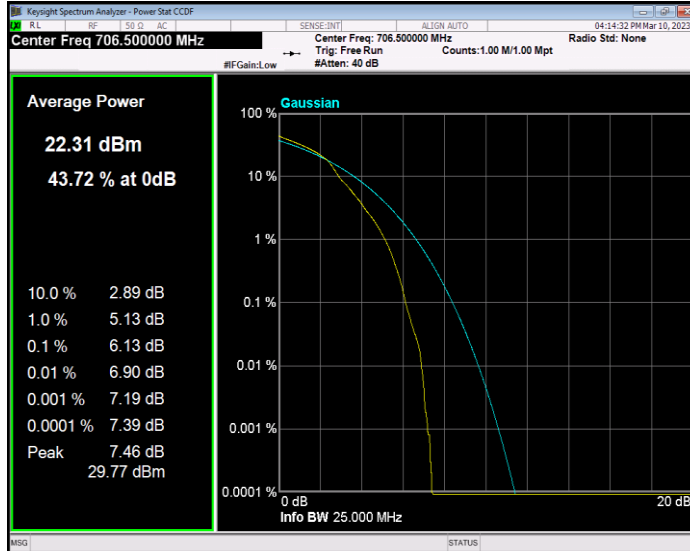

Band17 QAM16 BW=5MHz Channel=23755 RB Size=1 Position=#0