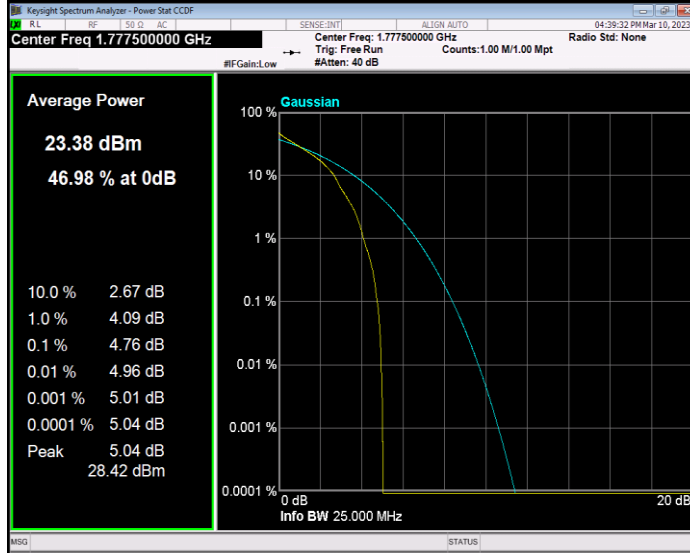

Band66 QPSK BW=5MHz Channel=132647 RB Size=1 Position=#0