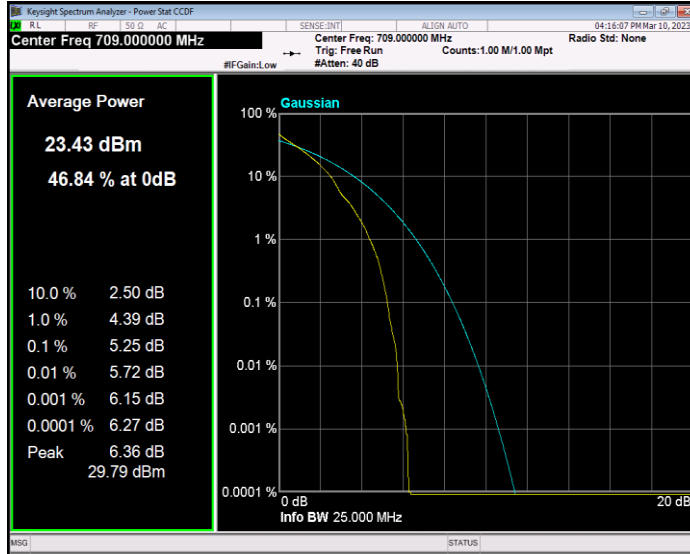

Band17 QAM16 BW=5MHz Channel=23755 RB Size=1 Position=#0

Band17 QAM16 BW=5MHz Channel=23790 RB Size=1 Position=#0

Band17 QAM16 BW=5MHz Channel=23825 RB Size=1 Position=#0

Band17 QPSK BW=10MHz Channel=23780 RB Size=1 Position=#0