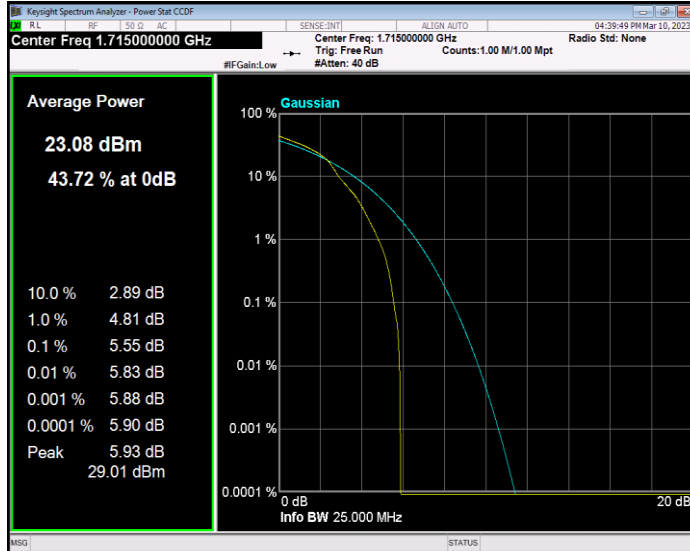

Band66 QAM16 BW=10MHz Channel=132022 RB Size=1 Position=#0