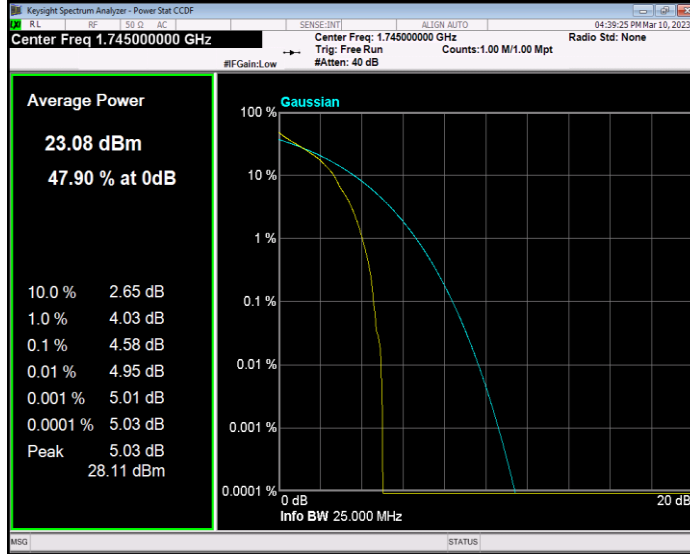

Band66 QPSK BW=3MHz Channel=132322 RB Size=1 Position=#0

Band66 QPSK BW=3MHz Channel=132657 RB Size=1 Position=#0

Band66 QPSK BW=5MHz Channel=131997 RB Size=1 Position=#0

Band66 QPSK BW=5MHz Channel=132322 RB Size=1 Position=#0