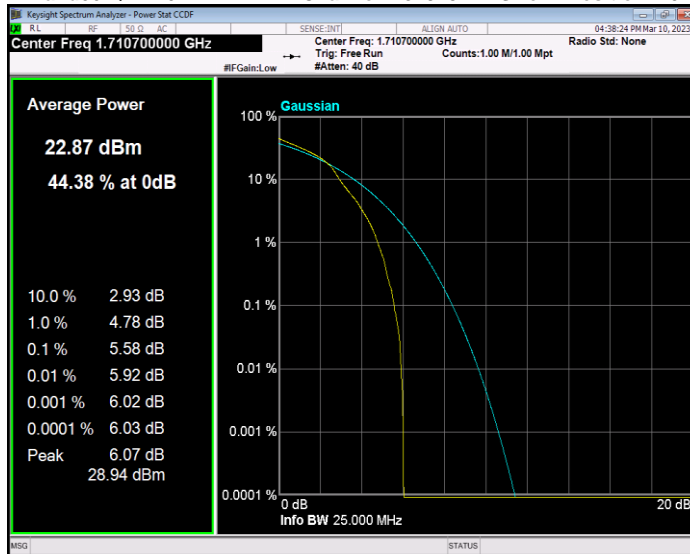

Band66 QAM16 BW=1.4MHz Channel=131979 RB Size=1 Position=#0