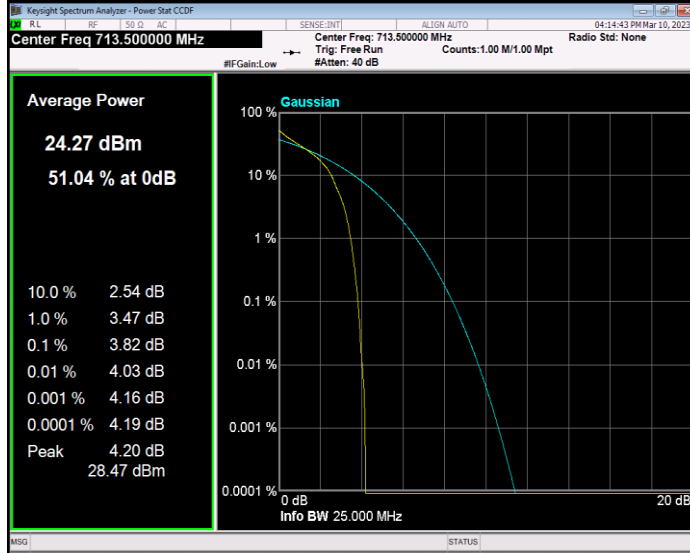

Band17 QPSK BW=5MHz Channel=23825 RB Size=1 Position=#0