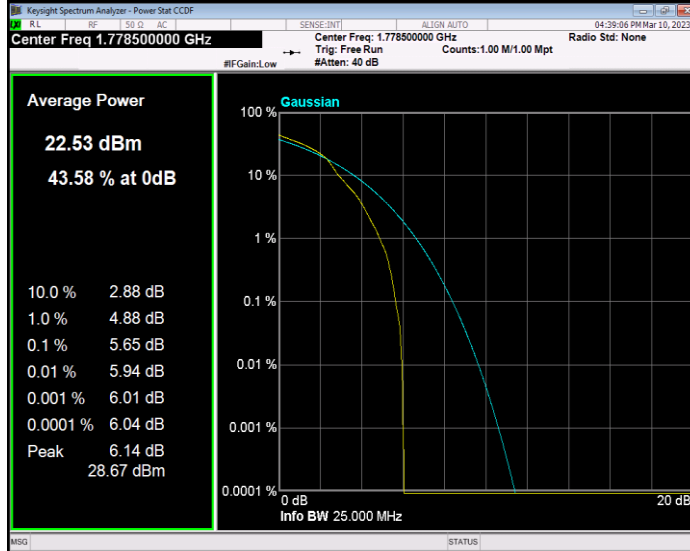

Band66 QAM16 BW=20MHz Channel=132572 RB Size=1 Position=#0

Band66 QAM16 BW=3MHz Channel=131987 RB Size=1 Position=#0

Band66 QAM16 BW=3MHz Channel=132322 RB Size=1 Position=#0

Band66 QAM16 BW=3MHz Channel=132657 RB Size=1 Position=#0