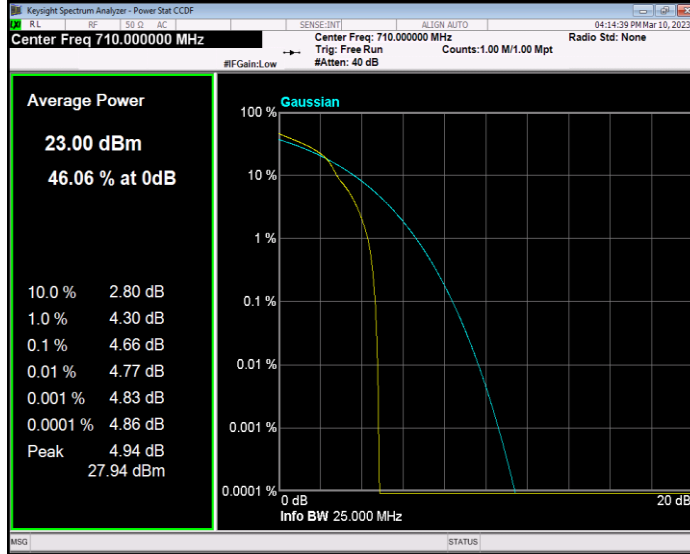

Band17 QAM16 BW=5MHz Channel=23790 RB Size=1 Position=#0