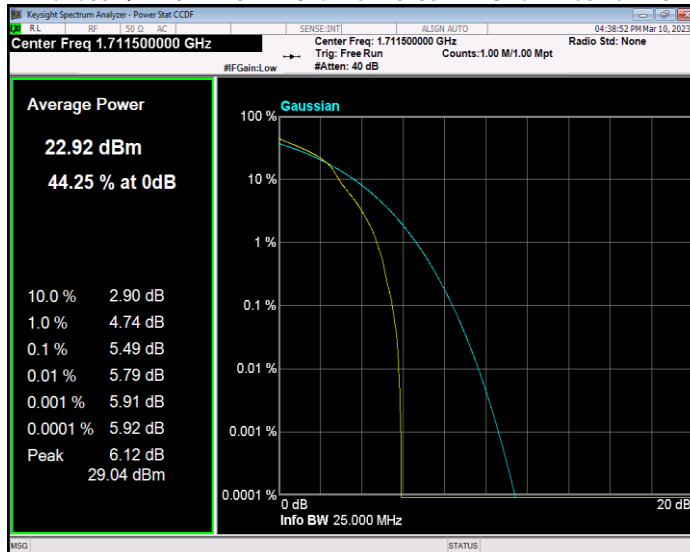

Band66 QAM16 BW=3MHz Channel=131987 RB Size=1 Position=#0