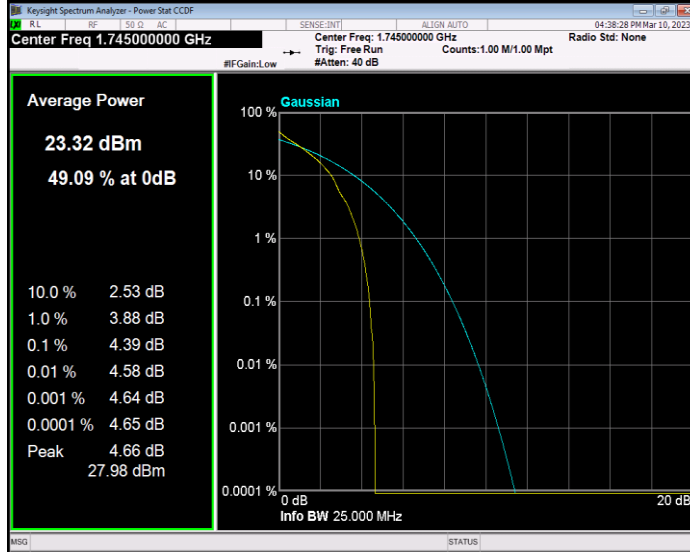

Band66 QPSK BW=1.4MHz Channel=132322 RB Size=1 Position=#0