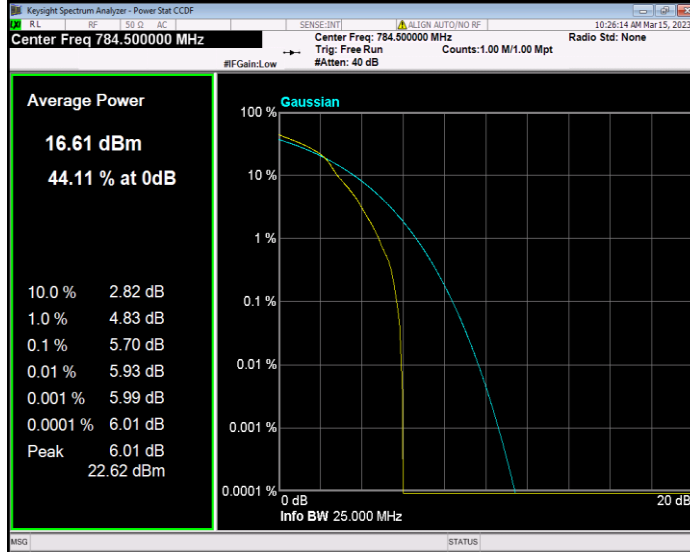

Band13 QAM16 BW=5MHz Channel=23255 RB Size=1 Position=#0

Band13 QPSK BW=10MHz Channel=23230 RB Size=1 Position=#0

Band13 QPSK BW=5MHz Channel=23205 RB Size=1 Position=#0

Band13 QPSK BW=5MHz Channel=23230 RB Size=1 Position=#0