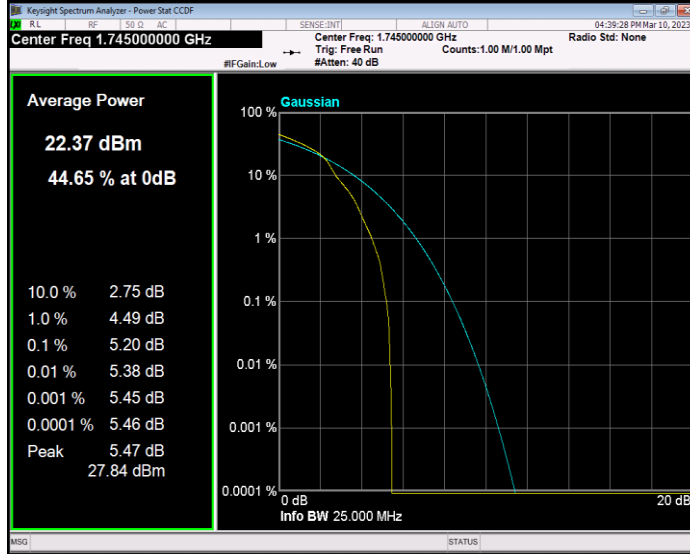

Band66 QAM16 BW=5MHz Channel=132322 RB Size=1 Position=#0