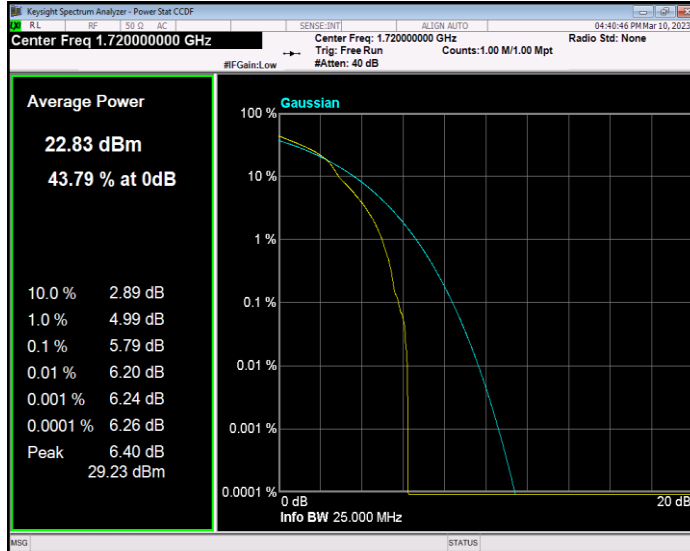

Band66 QAM16 BW=20MHz Channel=132072 RB Size=1 Position=#0