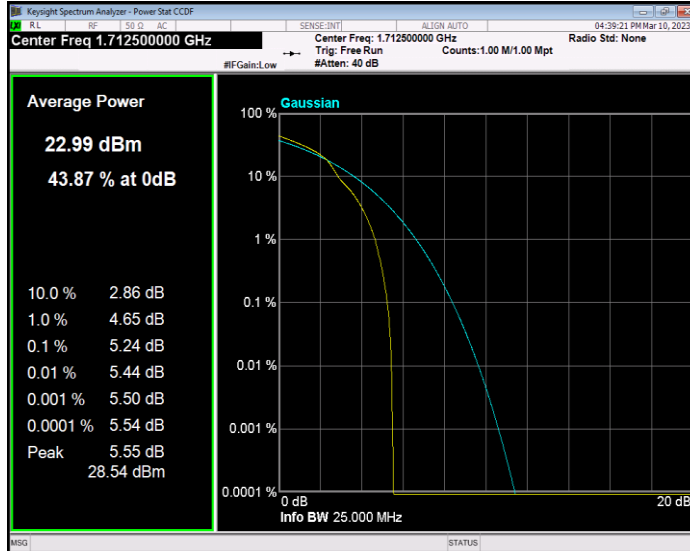

Band66 QAM16 BW=5MHz Channel=131997 RB Size=1 Position=#0