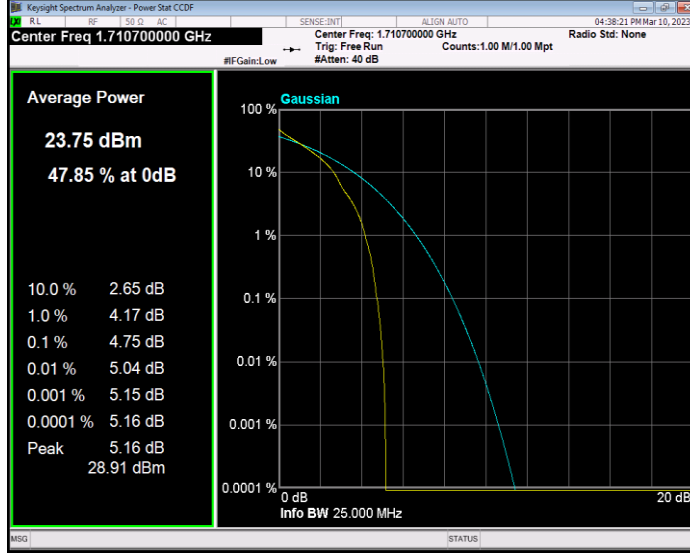

Band66 QAM16 BW=5MHz Channel=131997 RB Size=1 Position=#0

Band66 QAM16 BW=5MHz Channel=132322 RB Size=1 Position=#0

Band66 QAM16 BW=5MHz Channel=132647 RB Size=1 Position=#0

Band66 QPSK BW=1.4MHz Channel=131979 RB Size=1 Position=#0