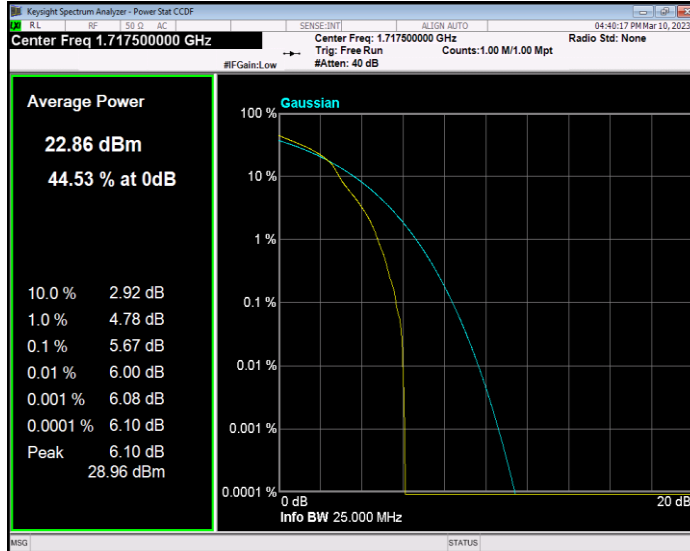

Band66 QAM16 BW=10MHz Channel=132022 RB Size=1 Position=#0

Band66 QAM16 BW=10MHz Channel=132322 RB Size=1 Position=#0

Band66 QAM16 BW=10MHz Channel=132622 RB Size=1 Position=#0

Band66 QAM16 BW=15MHz Channel=132047 RB Size=1 Position=#0