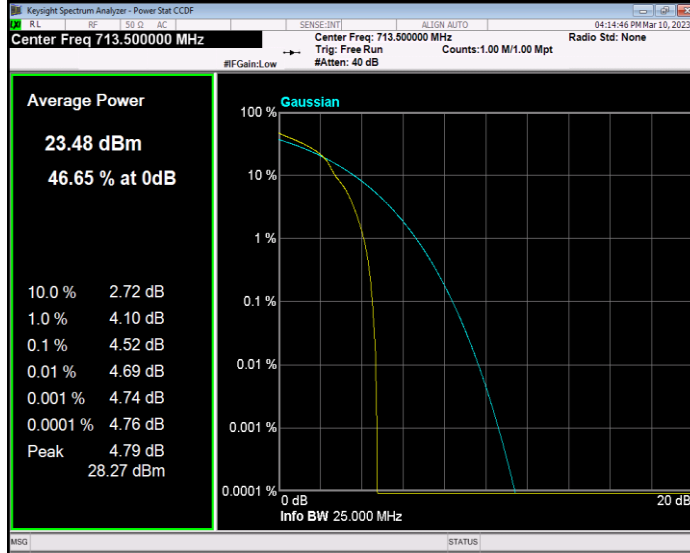

Band17 QAM16 BW=5MHz Channel=23825 RB Size=1 Position=#0