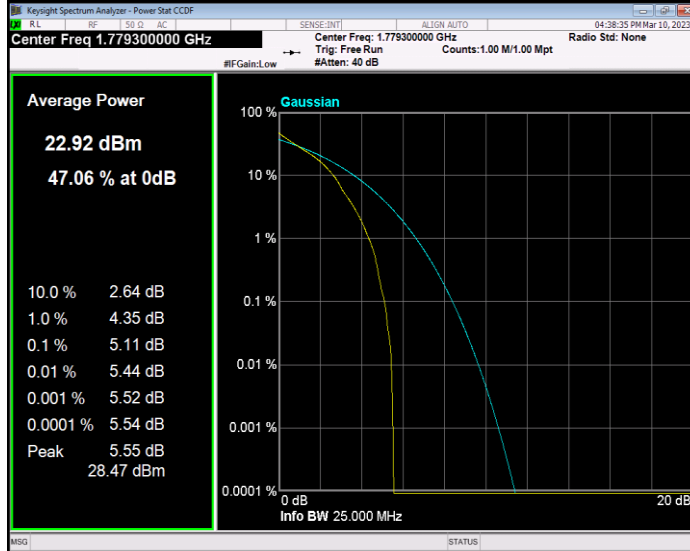

Band66 QPSK BW=1.4MHz Channel=132665 RB Size=1 Position=#0