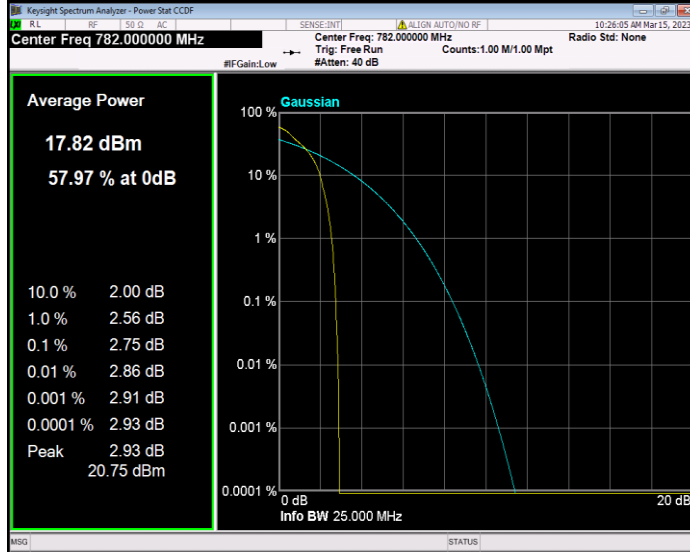

Band13 QAM16 BW=5MHz Channel=23255 RB Size=1 Position=#0

Band13 QPSK BW=10MHz Channel=23230 RB Size=1 Position=#0

Band13 QPSK BW=5MHz Channel=23205 RB Size=1 Position=#0

Band13 QPSK BW=5MHz Channel=23230 RB Size=1 Position=#0