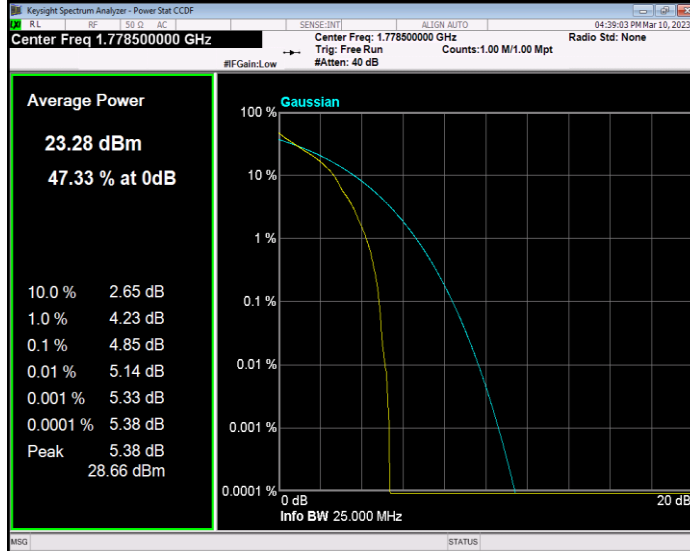

Band66 QPSK BW=3MHz Channel=132657 RB Size=1 Position=#0