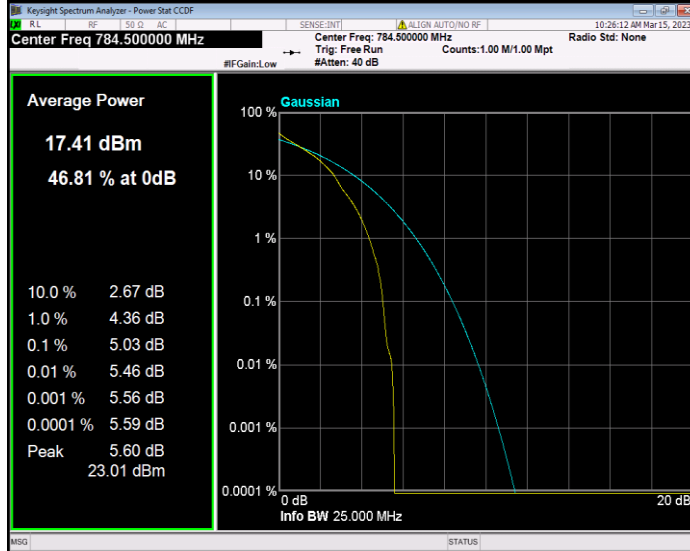

Band13 QPSK BW=5MHz Channel=23255 RB Size=1 Position=#0