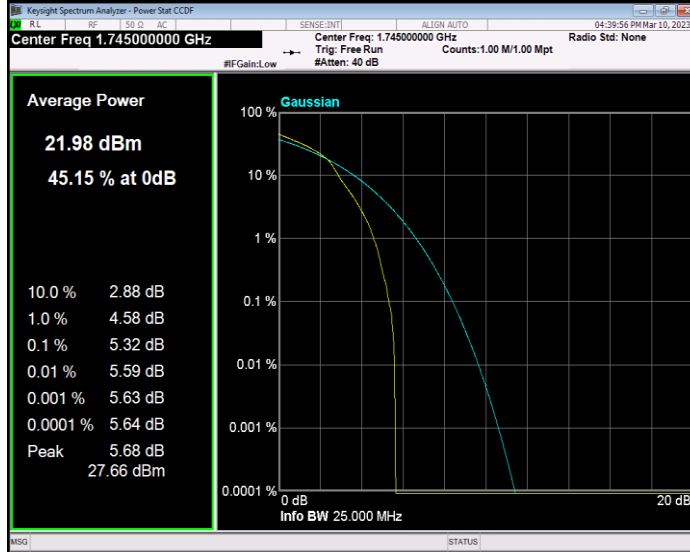

Band66 QAM16 BW=10MHz Channel=132322 RB Size=1 Position=#0