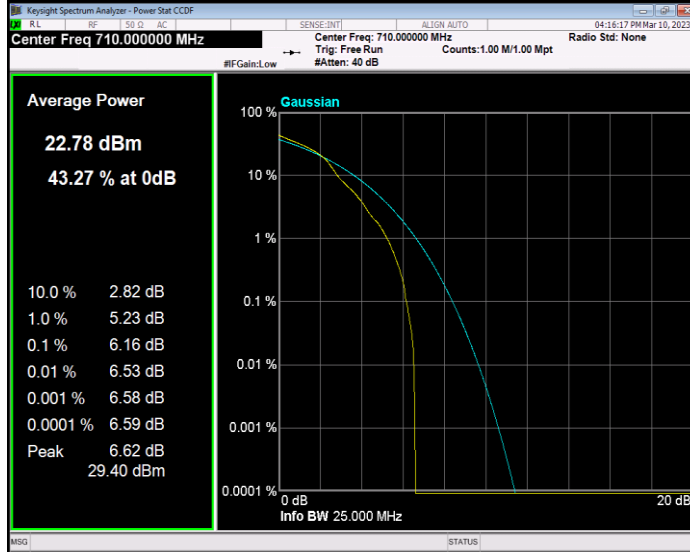

Band17 QAM16 BW=10MHz Channel=23790 RB Size=1 Position=#0