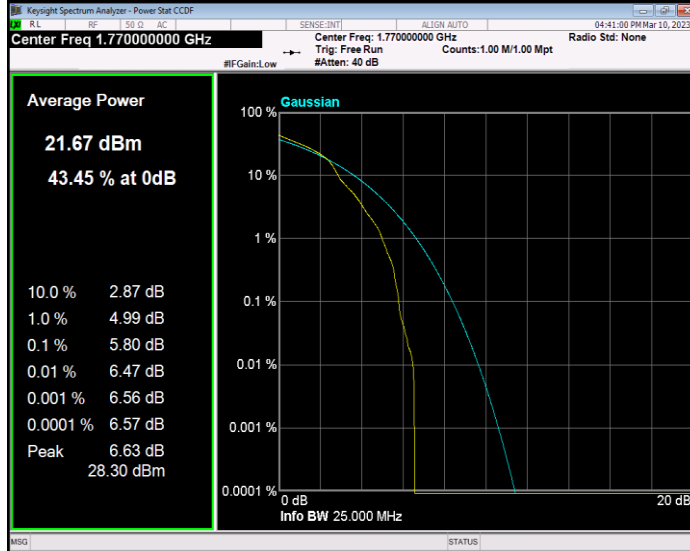

Band66 QAM16 BW=20MHz Channel=132572 RB Size=1 Position=#0