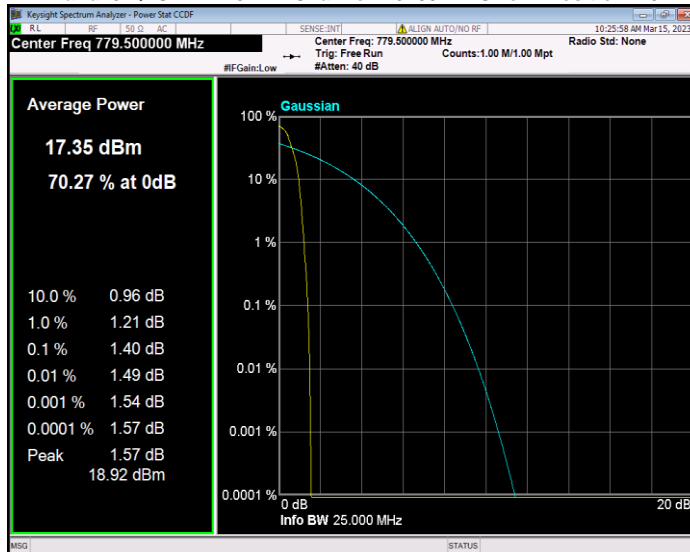

Band13 QAM16 BW=5MHz Channel=23255 RB Size=1 Position=#0

Band13 QPSK BW=10MHz Channel=23230 RB Size=1 Position=#0

Band13 QPSK BW=5MHz Channel=23205 RB Size=1 Position=#0

Band13 QPSK BW=5MHz Channel=23230 RB Size=1 Position=#0