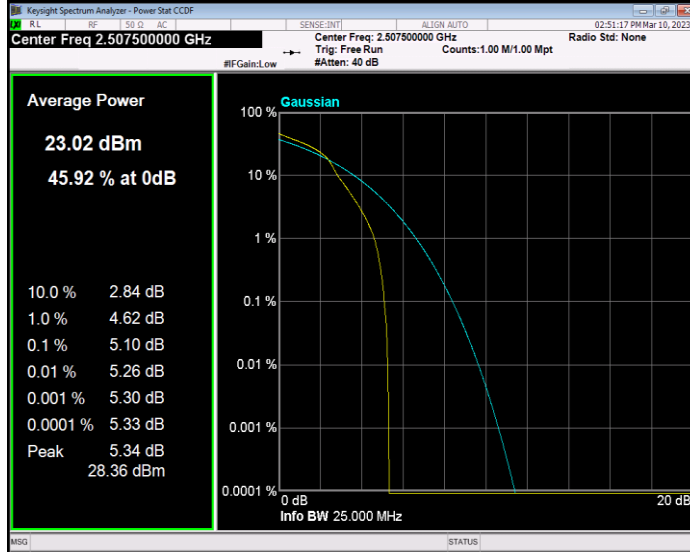

Band7 QAM16 BW=15MHz Channel=20825 RB Size=1 Position=#0