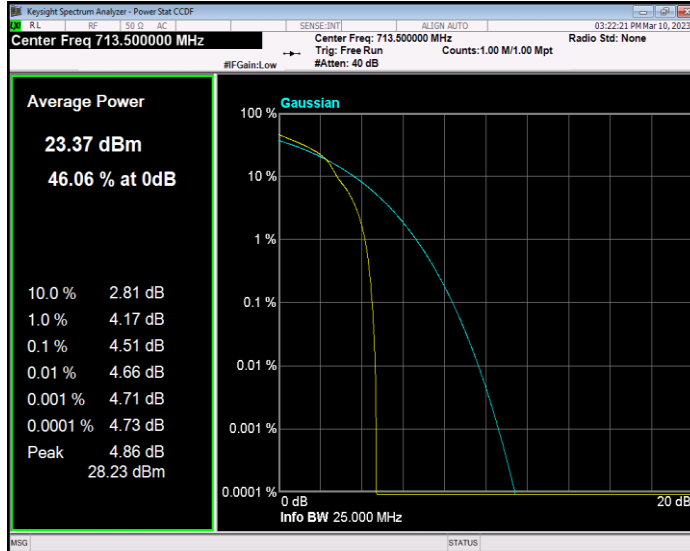

Band12 QAM16 BW=5MHz Channel=23155 RB Size=1 Position=#0