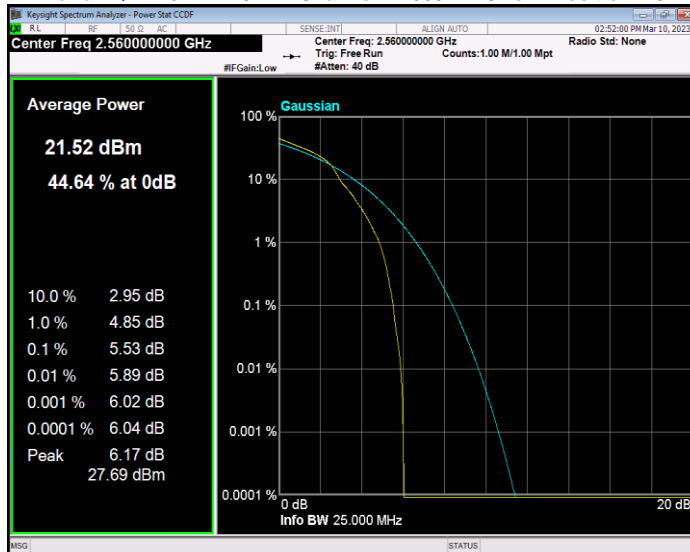

Band7 QAM16 BW=20MHz Channel=21350 RB Size=1 Position=#0