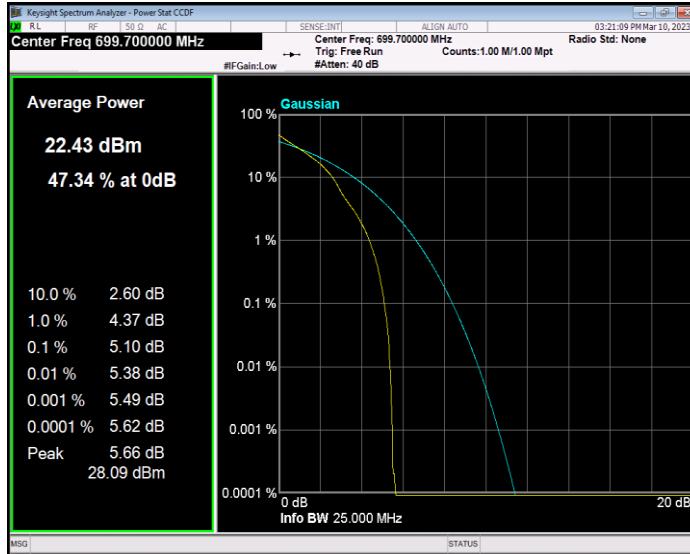

Band12 QPSK BW=1.4MHz Channel=23017 RB Size=1 Position=#0