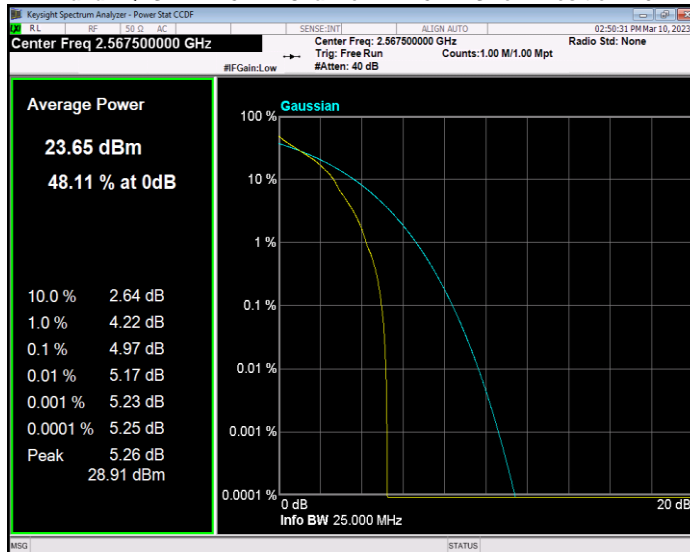

Band7 QPSK BW=5MHz Channel=21425 RB Size=1 Position=#0