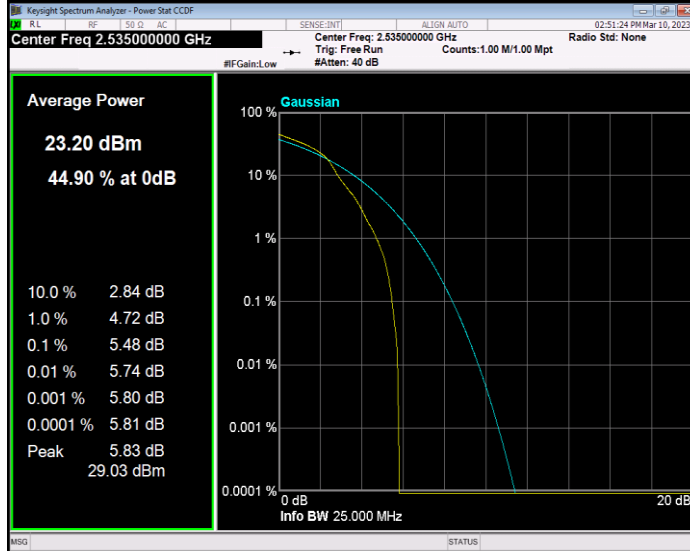

Band7 QAM16 BW=15MHz Channel=21100 RB Size=1 Position=#0