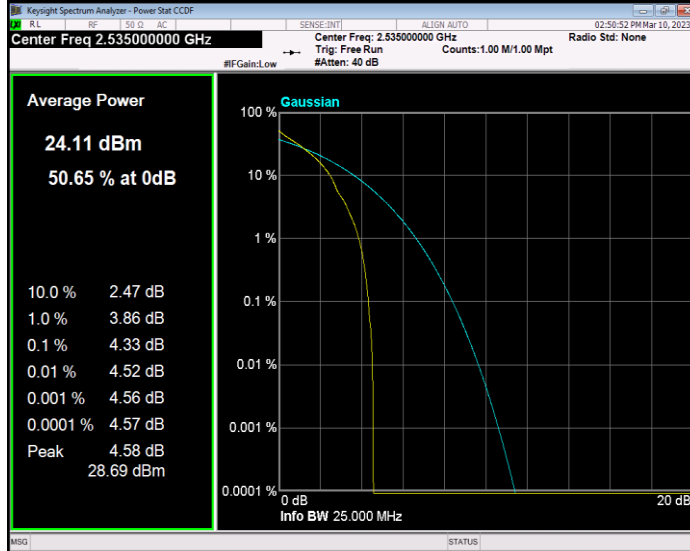

Band7 QPSK BW=10MHz Channel=21100 RB Size=1 Position=#0