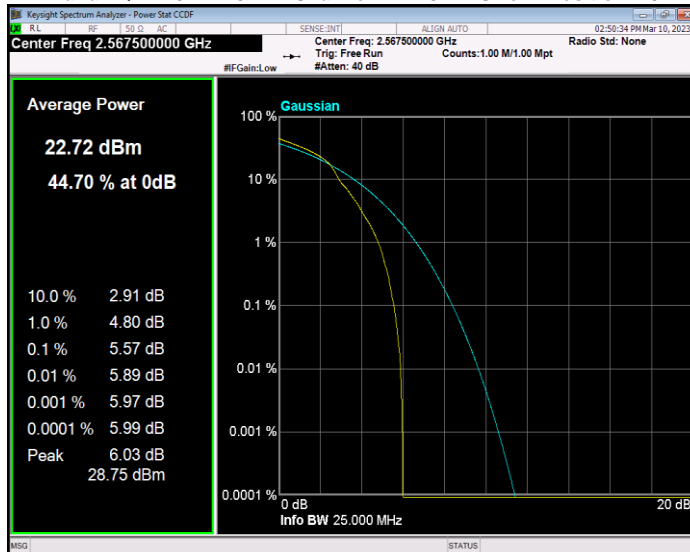

Band7 QAM16 BW=5MHz Channel=21425 RB Size=1 Position=#0