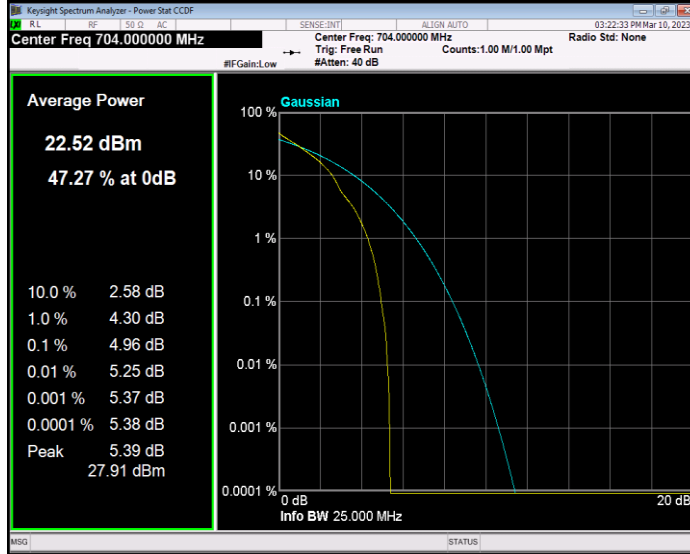

Band12 QPSK BW=10MHz Channel=23060 RB Size=1 Position=#0