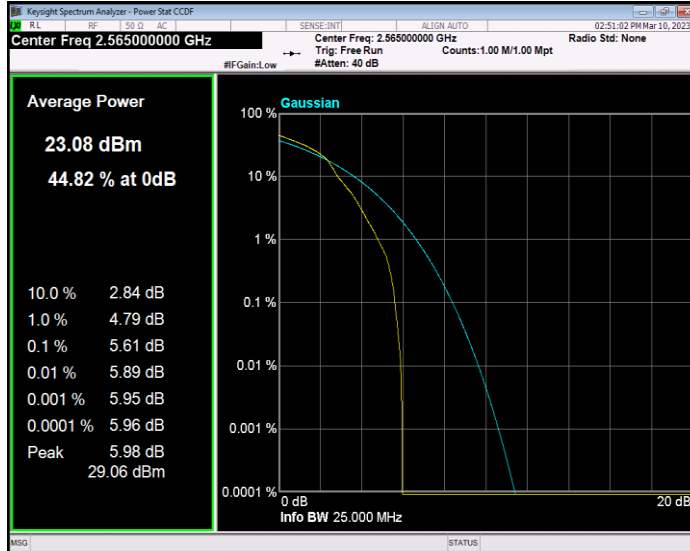

**Band5 QPSK BW=5MHz Channel=20625 RB Size=1 Position=#0**

**Band7 QAM16 BW=10MHz Channel=20800 RB Size=1 Position=#0**

**Band7 QAM16 BW=10MHz Channel=21100 RB Size=1 Position=#0**

**Band7 QAM16 BW=10MHz Channel=21400 RB Size=1 Position=#0**