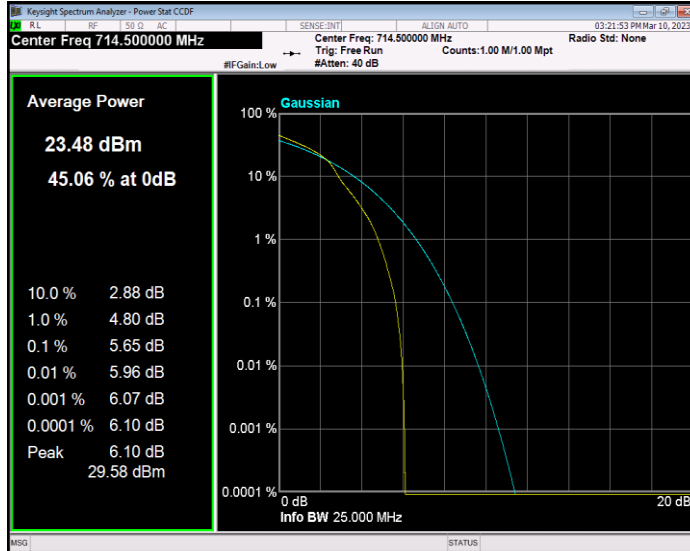

Band12 QAM16 BW=3MHz Channel=23165 RB Size=1 Position=#0