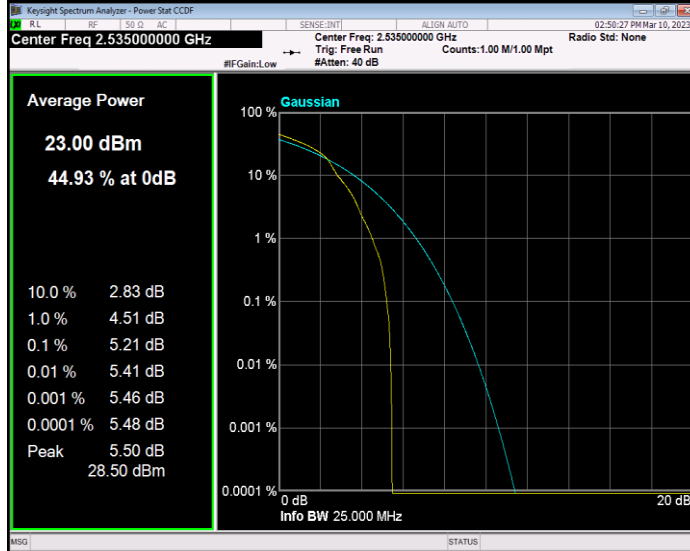

**Band7 QAM16 BW=20MHz Channel=21100 RB Size=1 Position=#0**

**Band7 QAM16 BW=20MHz Channel=21350 RB Size=1 Position=#0**

**Band7 QAM16 BW=5MHz Channel=20775 RB Size=1 Position=#0**

**Band7 QAM16 BW=5MHz Channel=21100 RB Size=1 Position=#0**