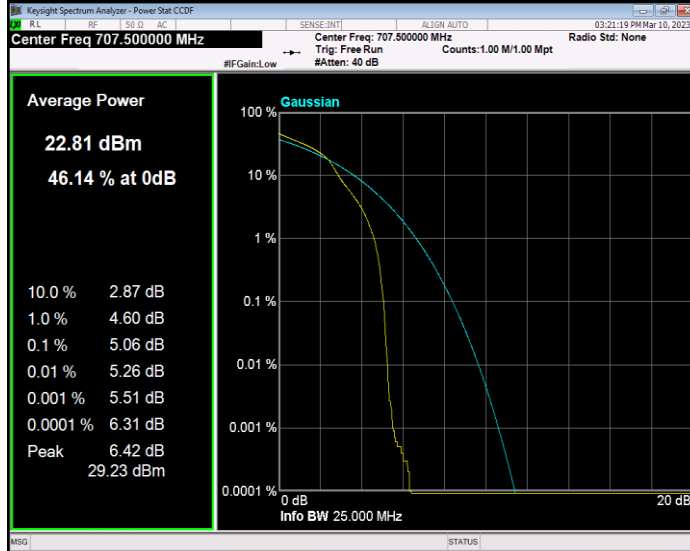

Band12 QAM16 BW=1.4MHz Channel=23095 RB Size=1 Position=#0