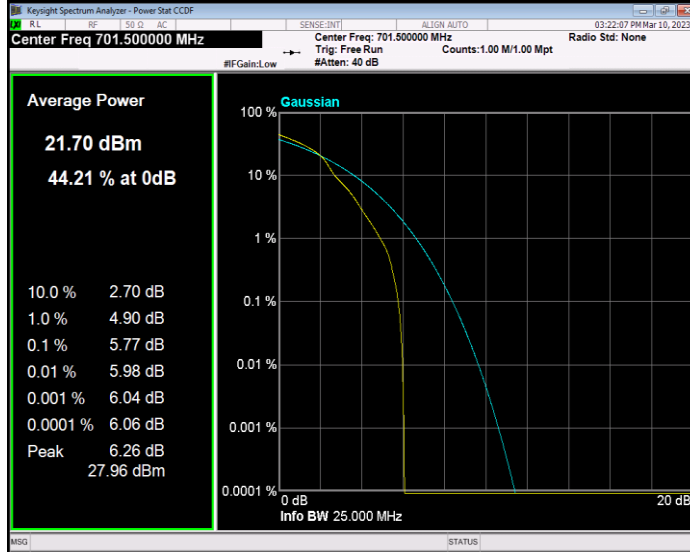

Band12 QAM16 BW=5MHz Channel=23035 RB Size=1 Position=#0