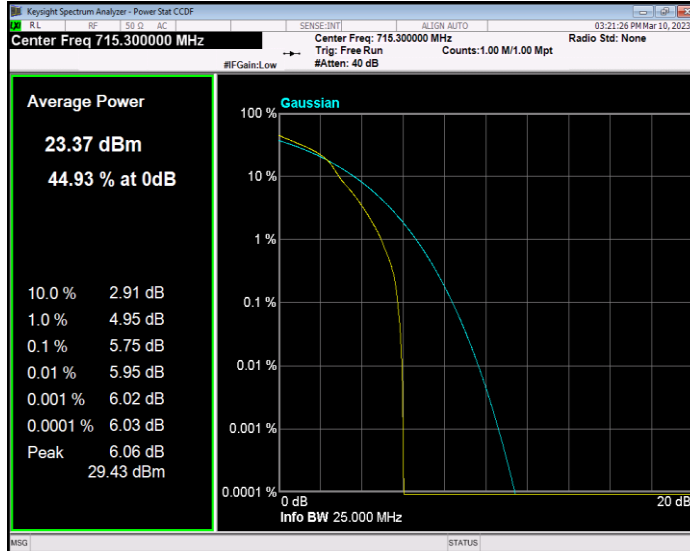

**Band7 QPSK BW=5MHz Channel=21425 RB Size=1 Position=#0**

**Band12 QAM16 BW=1.4MHz Channel=23017 RB Size=1 Position=#0**

**Band12 QAM16 BW=1.4MHz Channel=23095 RB Size=1 Position=#0**

**Band12 QAM16 BW=1.4MHz Channel=23173 RB Size=1 Position=#0**