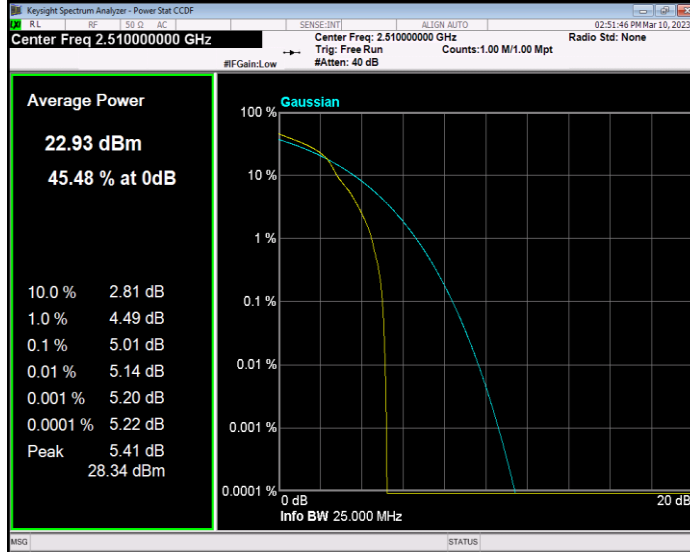

**Band7 QAM16 BW=15MHz Channel=20825 RB Size=1 Position=#0**

**Band7 QAM16 BW=15MHz Channel=21100 RB Size=1 Position=#0**

**Band7 QAM16 BW=15MHz Channel=21375 RB Size=1 Position=#0**

**Band7 QAM16 BW=20MHz Channel=20850 RB Size=1 Position=#0**