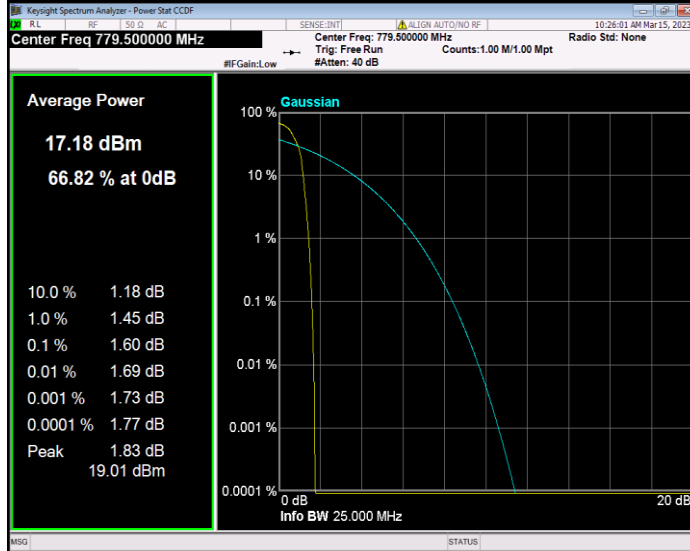

Band13 QAM16 BW=5MHz Channel=23205 RB Size=1 Position=#0