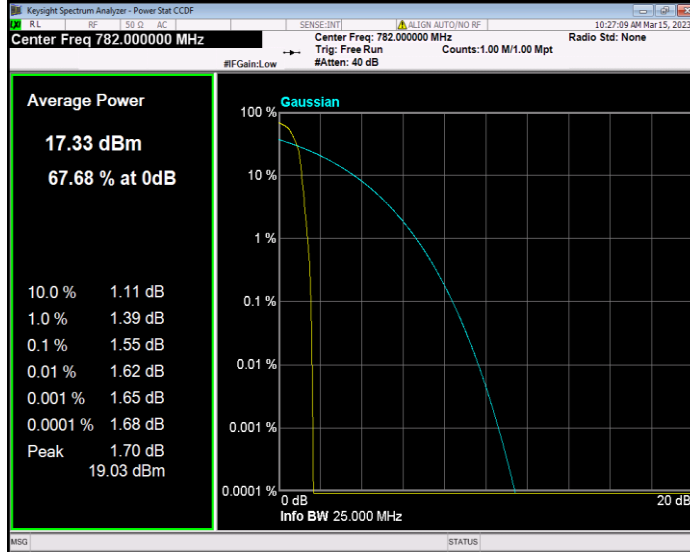

Band13 QAM16 BW=10MHz Channel=23230 RB Size=1 Position=#0