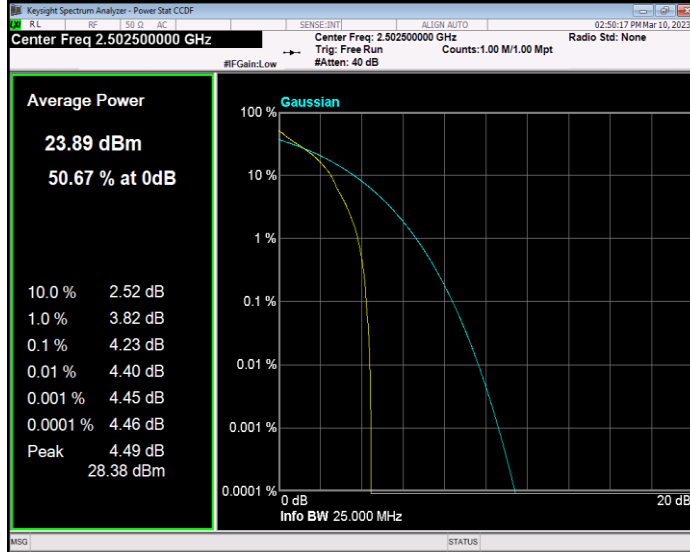

Band7 QPSK BW=5MHz Channel=20775 RB Size=1 Position=#0