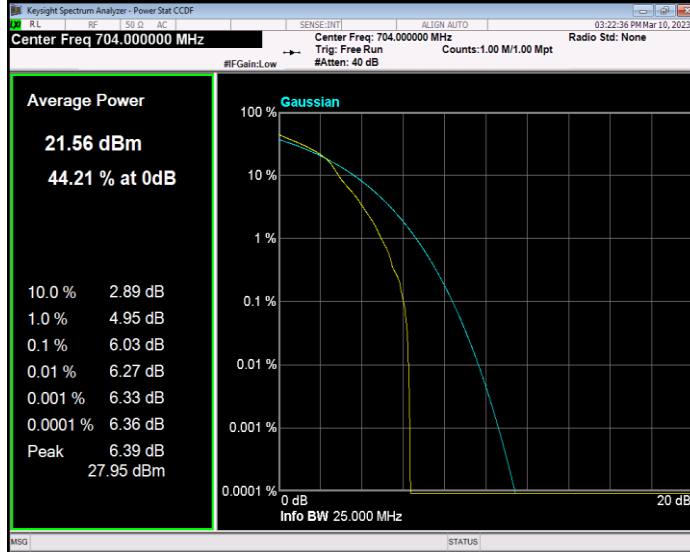

Band12 QAM16 BW=10MHz Channel=23060 RB Size=1 Position=#0