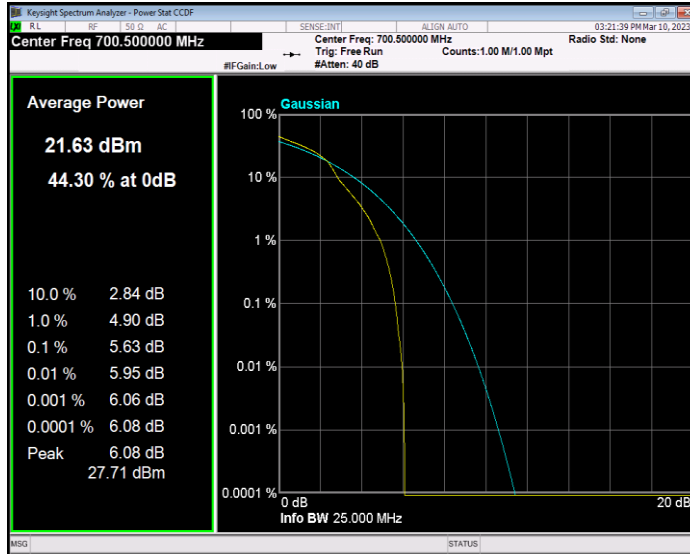

**Band12 QAM16 BW=10MHz Channel=23060 RB Size=1 Position=#0**

**Band12 QAM16 BW=10MHz Channel=23095 RB Size=1 Position=#0**

**Band12 QAM16 BW=10MHz Channel=23130 RB Size=1 Position=#0**

**Band12 QAM16 BW=3MHz Channel=23025 RB Size=1 Position=#0**