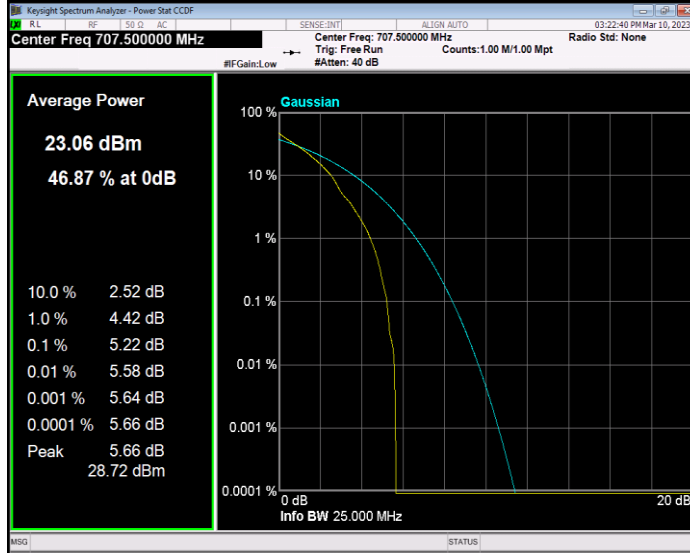

Band12 QPSK BW=10MHz Channel=23095 RB Size=1 Position=#0