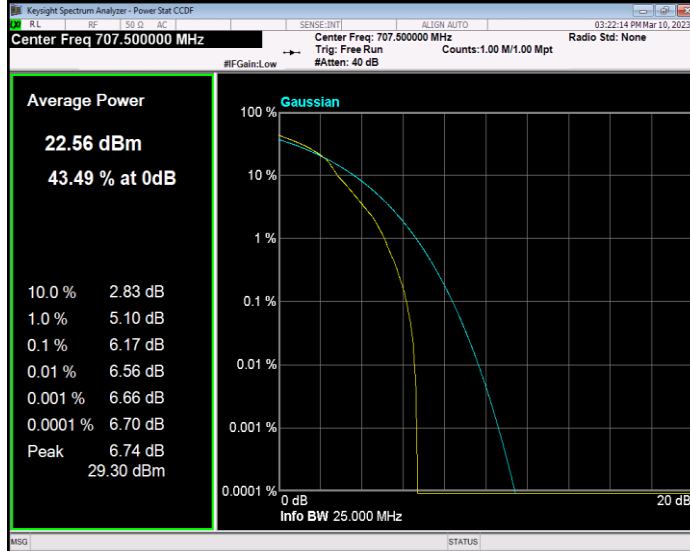

**Band12 QAM16 BW=3MHz Channel=23095 RB Size=1 Position=#0**

**Band12 QAM16 BW=3MHz Channel=23165 RB Size=1 Position=#0**

**Band12 QAM16 BW=5MHz Channel=23035 RB Size=1 Position=#0**

**Band12 QAM16 BW=5MHz Channel=23095 RB Size=1 Position=#0**