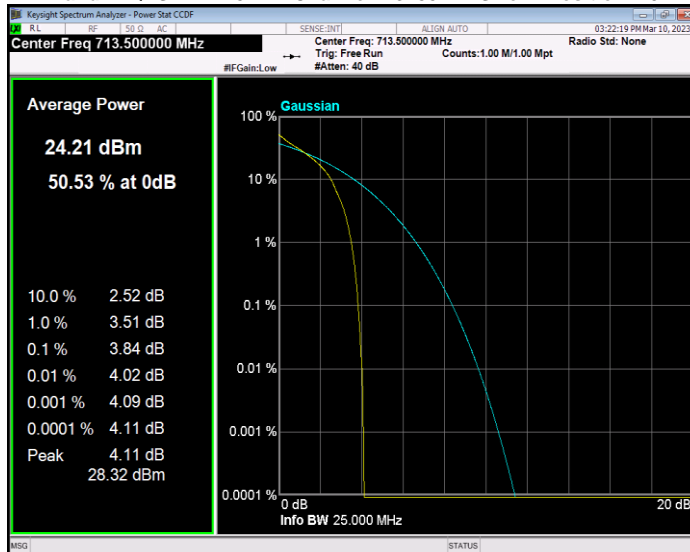

Band12 QPSK BW=5MHz Channel=23155 RB Size=1 Position=#0