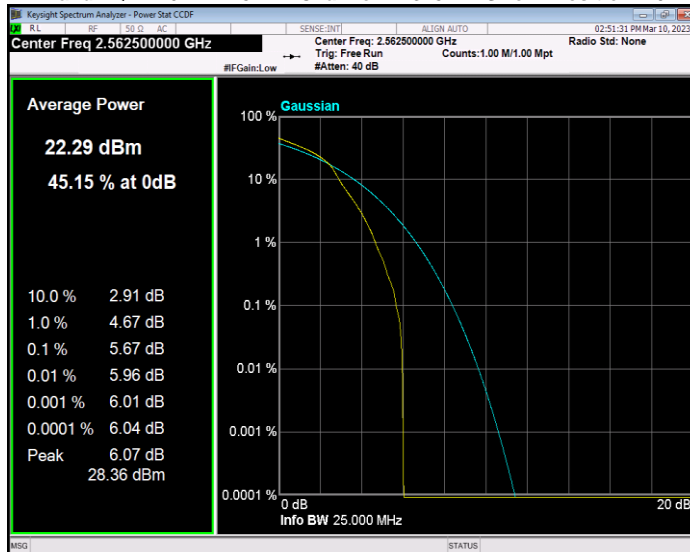

Band7 QAM16 BW=15MHz Channel=21375 RB Size=1 Position=#0