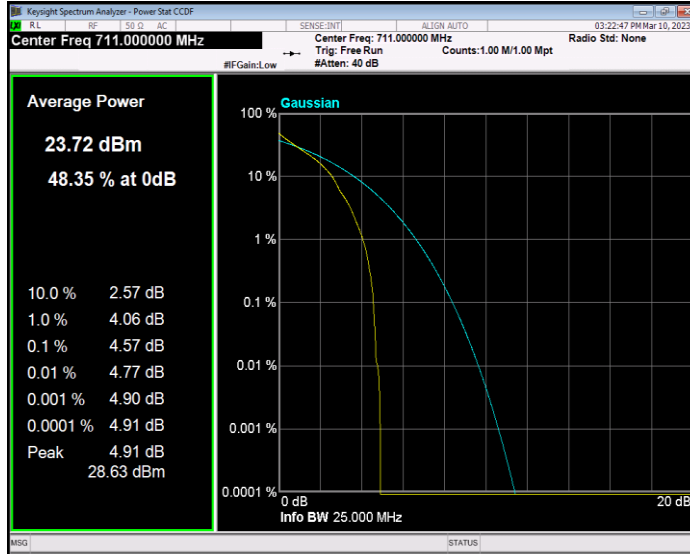

Band12 QPSK BW=10MHz Channel=23130 RB Size=1 Position=#0