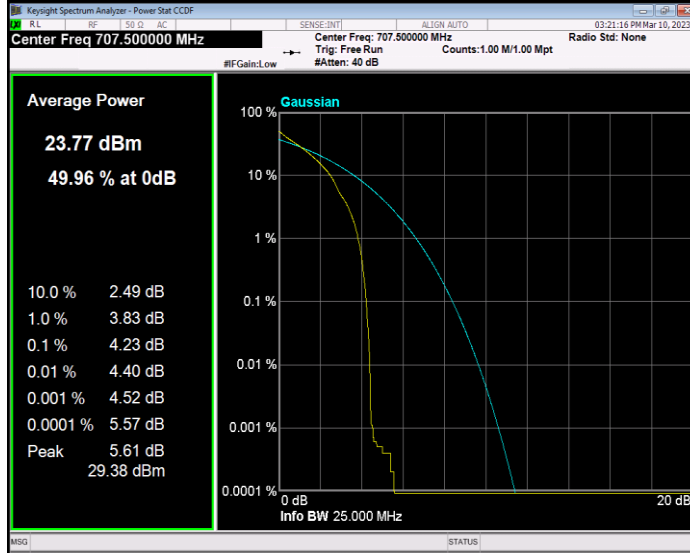

Band12 QPSK BW=1.4MHz Channel=23095 RB Size=1 Position=#0