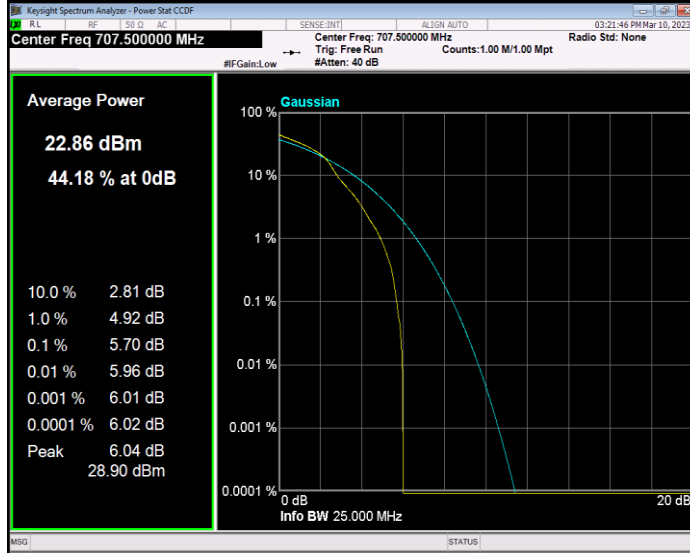

Band12 QAM16 BW=3MHz Channel=23095 RB Size=1 Position=#0