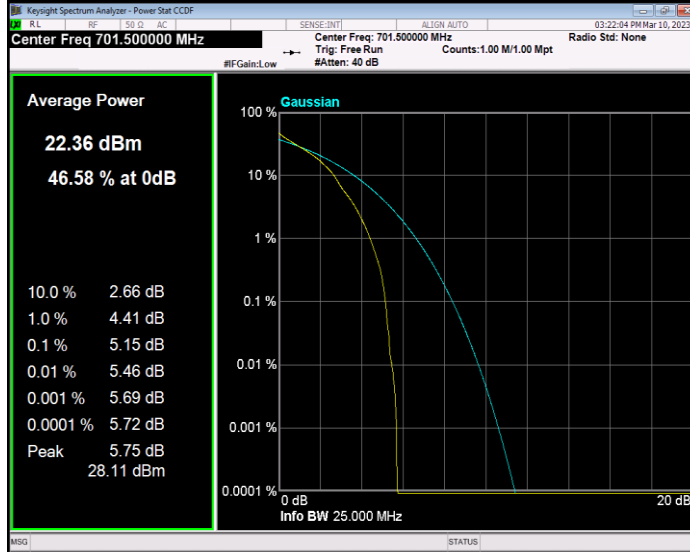

Band12 QPSK BW=5MHz Channel=23035 RB Size=1 Position=#0