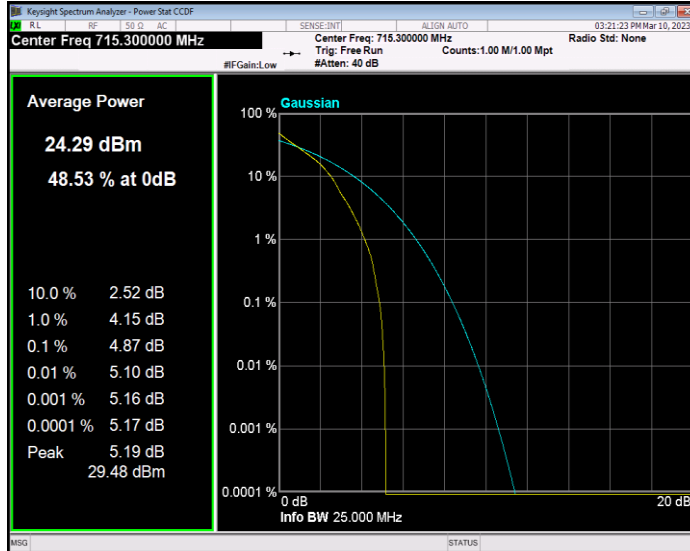

**Band12 QAM16 BW=5MHz Channel=23155 RB Size=1 Position=#0**

**Band12 QPSK BW=1.4MHz Channel=23017 RB Size=1 Position=#0**

**Band12 QPSK BW=1.4MHz Channel=23095 RB Size=1 Position=#0**

**Band12 QPSK BW=1.4MHz Channel=23173 RB Size=1 Position=#0**