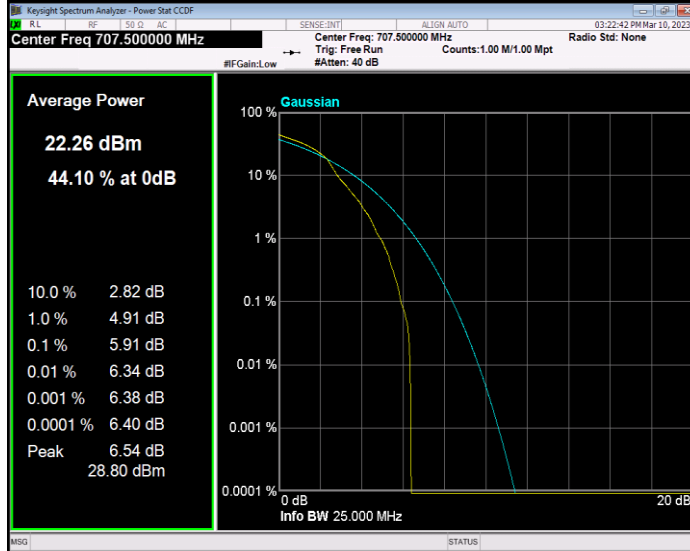

Band12 QAM16 BW=10MHz Channel=23095 RB Size=1 Position=#0