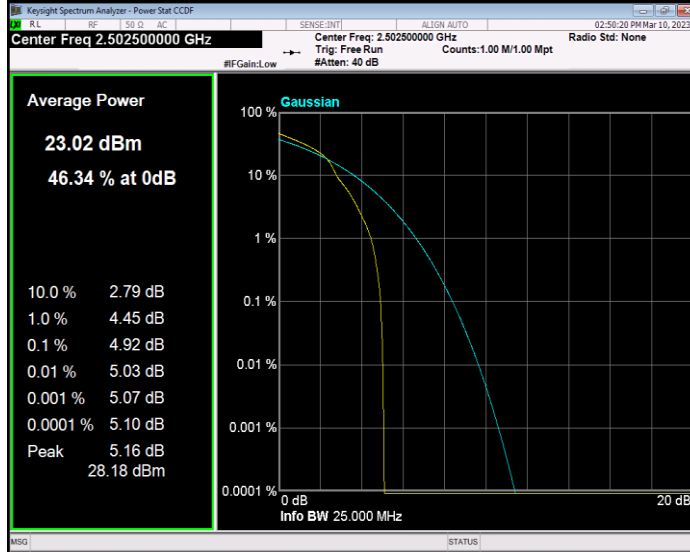

Band7 QAM16 BW=5MHz Channel=20775 RB Size=1 Position=#0