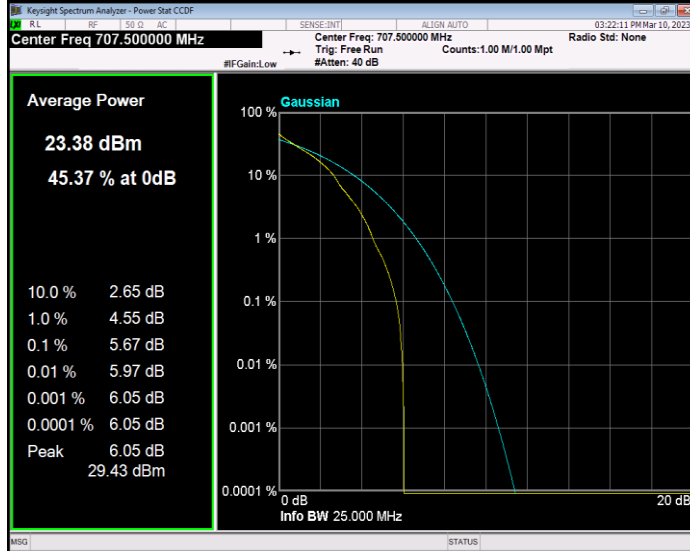

**Band12 QPSK BW=3MHz Channel=23095 RB Size=1 Position=#0**

**Band12 QPSK BW=3MHz Channel=23165 RB Size=1 Position=#0**

**Band12 QPSK BW=5MHz Channel=23035 RB Size=1 Position=#0**

**Band12 QPSK BW=5MHz Channel=23095 RB Size=1 Position=#0**