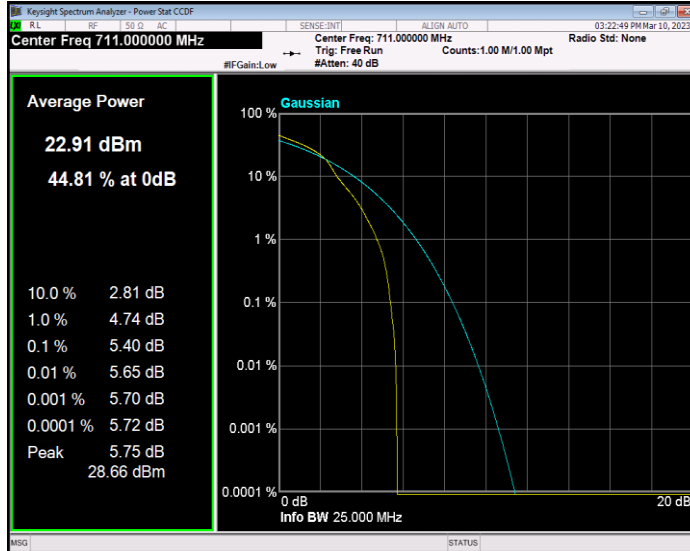

Band12 QAM16 BW=10MHz Channel=23130 RB Size=1 Position=#0