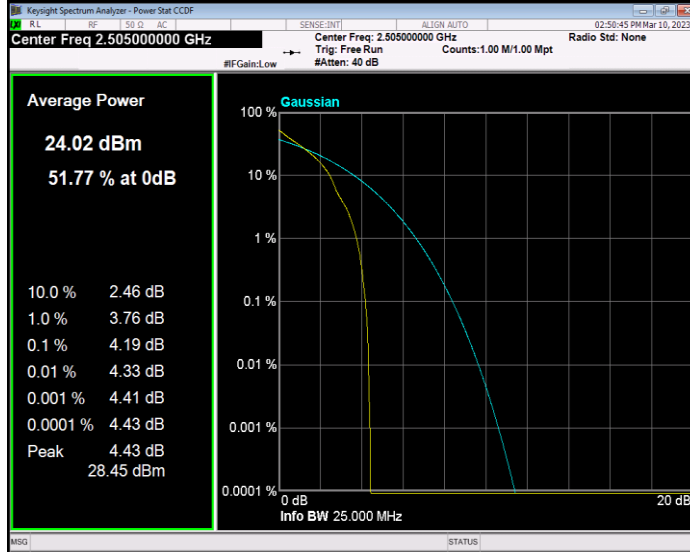

Band7 QPSK BW=10MHz Channel=20800 RB Size=1 Position=#0