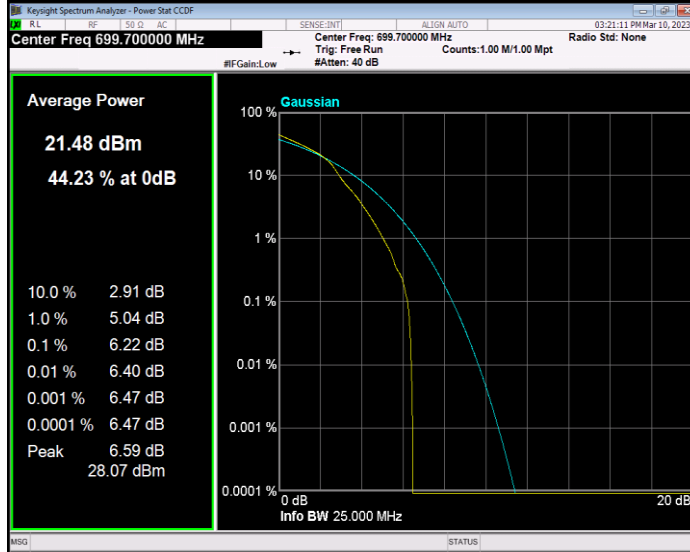

Band12 QAM16 BW=1.4MHz Channel=23017 RB Size=1 Position=#0