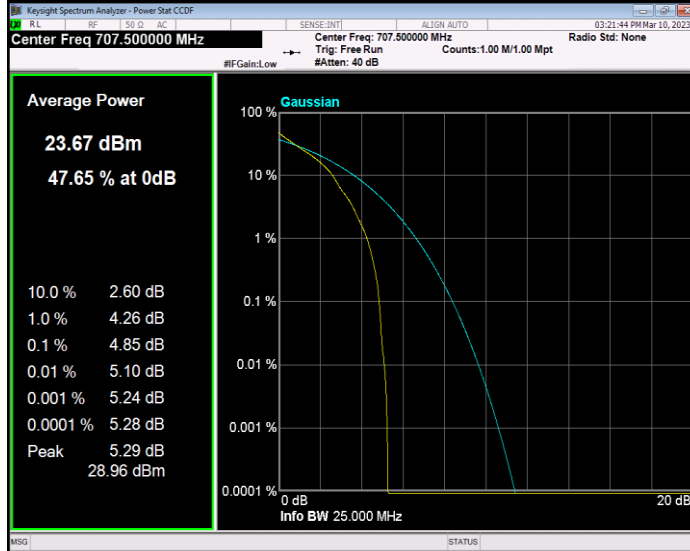

Band12 QPSK BW=3MHz Channel=23095 RB Size=1 Position=#0