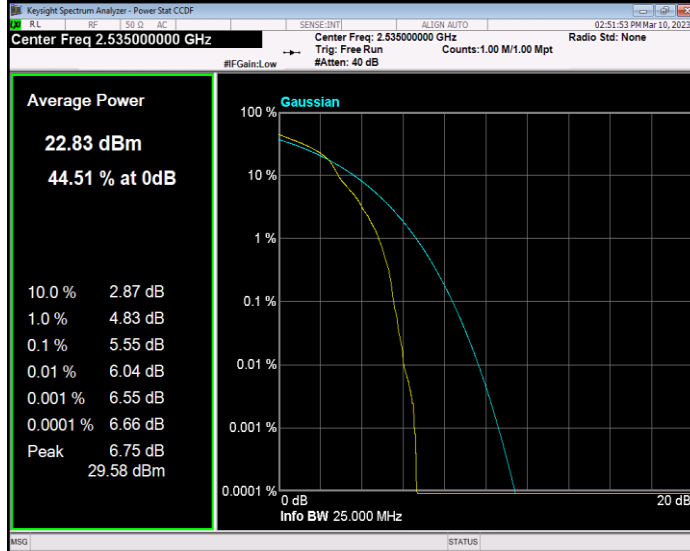

Band7 QAM16 BW=20MHz Channel=21100 RB Size=1 Position=#0