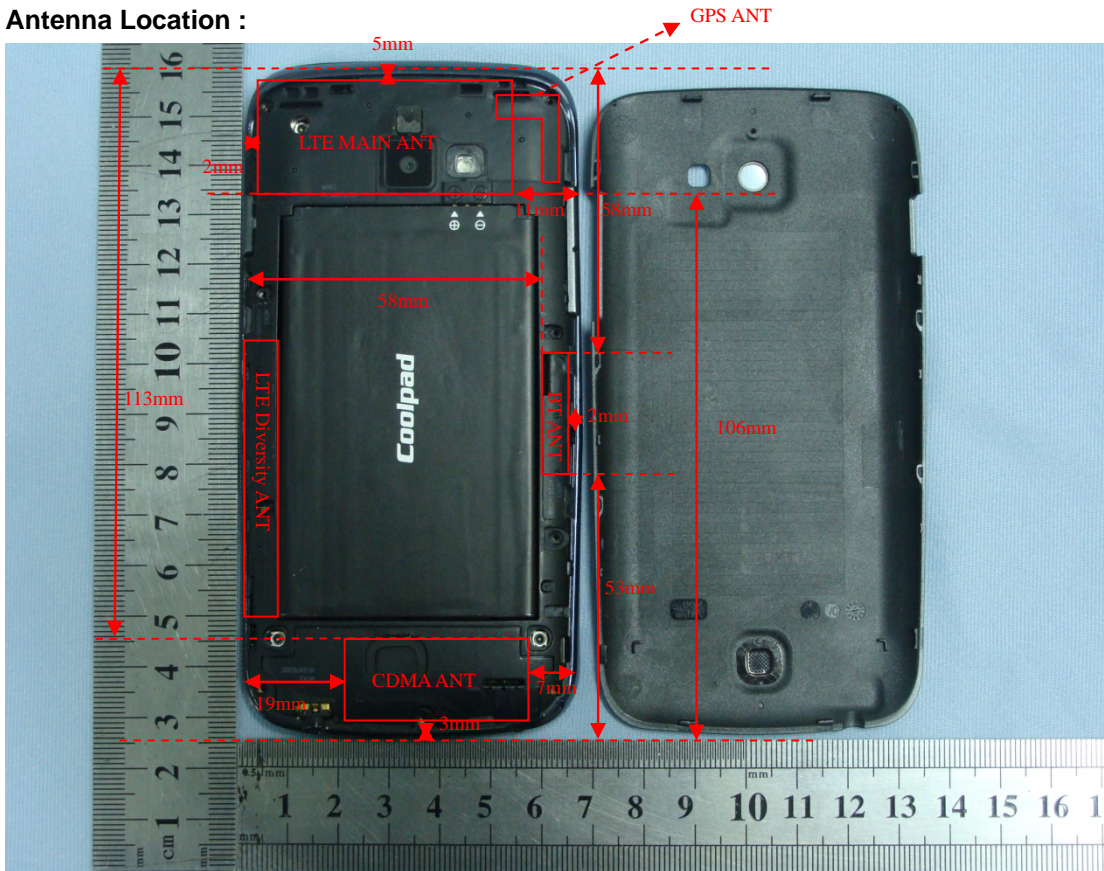

Appendix D. Product Photos

Antenna Location :

Antenna	Length	Width
CDMA ANT	39mm	16mm
BT ANT	21mm	5mm
GPS Antenna RX	15mm	14mm
LTE MAIN ANT	52mm	21mm
LTE Diversity ant RX	55mm	5mm
EUT	132mm	65mm

Appendix E. Test Setup Photos

Right Cheek

Right Tilted

Left Cheek

Left Tilted

Front of the DUT with Phantom 1 cm Gap

Back of the DUT with Phantom 1 cm Gap

Left Side of the DUT with Phantom 1 cm Gap

Right Side of the DUT with Phantom 1 cm Gap