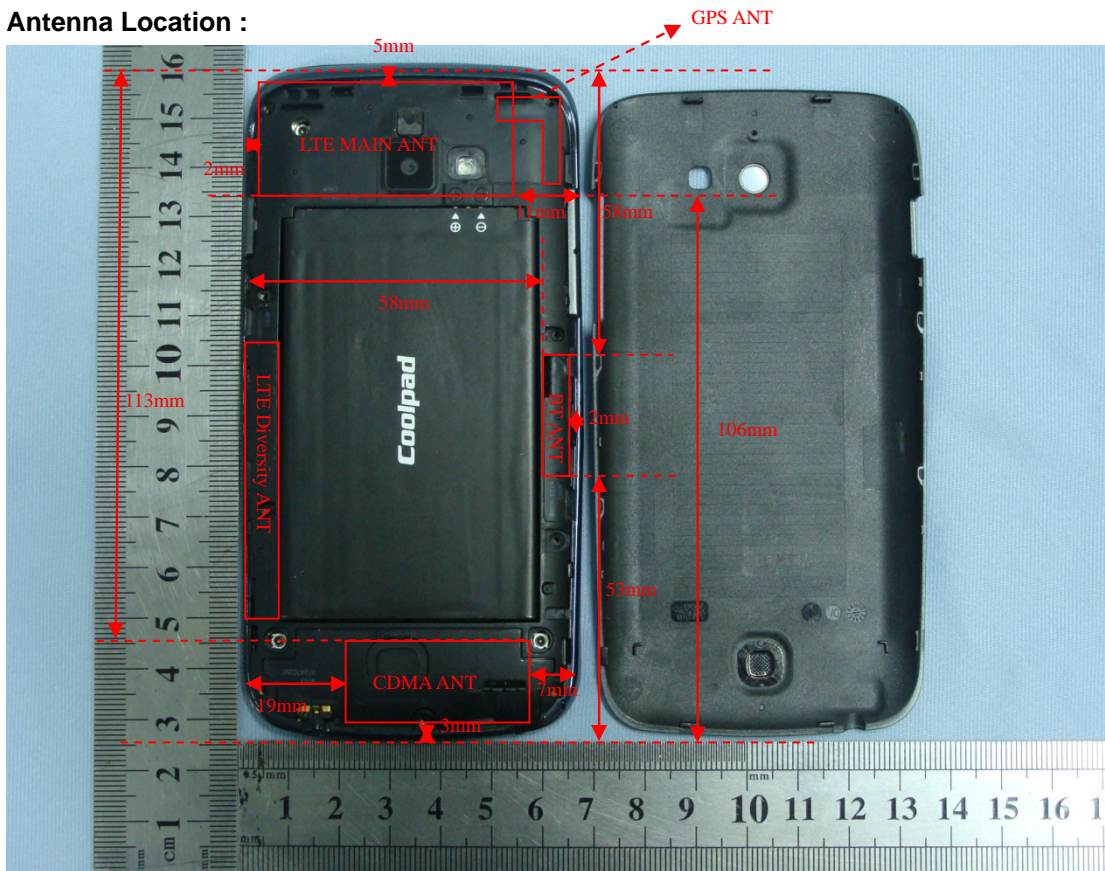

## Appendix D. Product Photos

Antenna Location :

Antenna	Length	Width
CDMA ANT	39mm	16mm
BT ANT	21mm	5mm
GPS Antenna RX	15mm	14mm
LTE MAIN ANT	52mm	21mm
LTE Diversity ant RX	55mm	5mm
EUT	132mm	65mm

**Appendix E. Test Setup Photos**

**Right Cheek**

**Right Tilted**

**Left Cheek**

**Left Tilted**

Front of the DUT with Phantom 1 cm Gap

Back of the DUT with Phantom 1 cm Gap

Left Side of the DUT with Phantom 1 cm Gap

Right Side of the DUT with Phantom 1 cm Gap