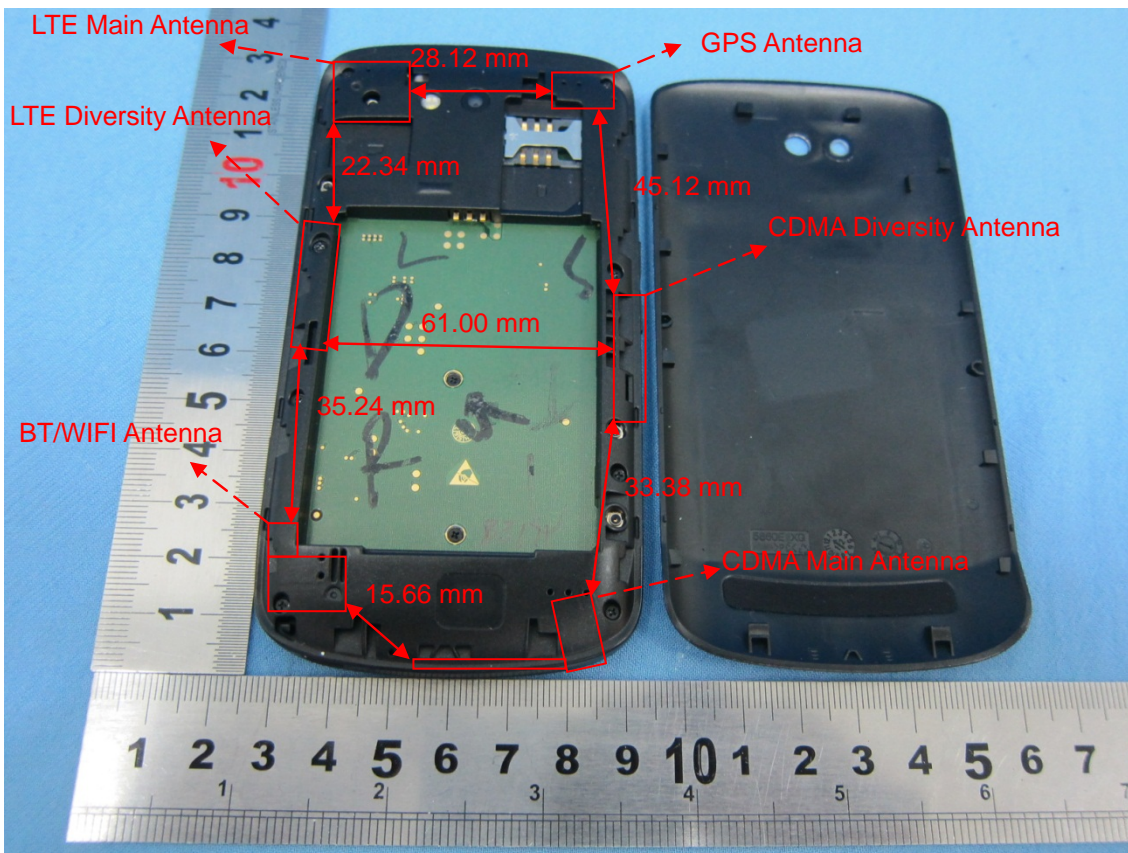

Appendix D. Product Photos

Antenna Location :

Appendix E. Test Setup Photos

Right Cheek

Right Tilted

Left Cheek

Left Tilted

Front of the DUT with Phantom 1.0 cm Gap

Front of the DUT with Phantom 1.0 cm Gap
(With Earphone)

Back of the DUT with Phantom 1.0 cm Gap

Back of the DUT with Phantom 1.0 cm Gap
(With Earphone)

Top Side with Phantom 1.0 cm Gap

Bottom Side with Phantom 1.0 cm Gap

Right Side with Phantom 1.0 cm Gap

Left Side with Phantom 1.0 cm Gap