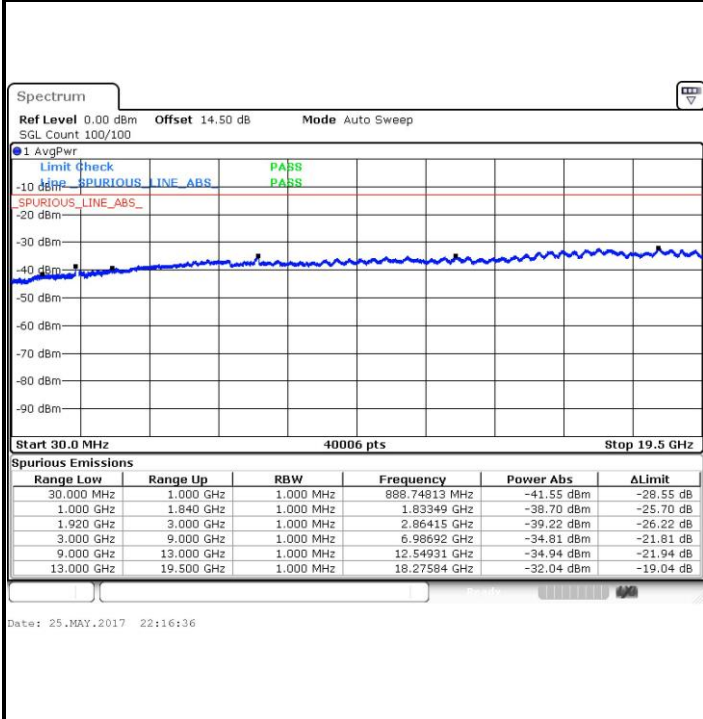

Date: 25.MAY.2017 21:52:11

Highest Channel / 16QAM

Date: 25.MAY.2017 21:53:08

LTE Band 2 / 15MHz

Lowest Channel / QPSK

Lowest Channel / 16QAM

Date: 25.MAY.2017 21:59:27

Date: 25.MAY.2017 22:00:24

Middle Channel / QPSK

Middle Channel / 16QAM

Date: 25.MAY.2017 22:02:04

Date: 25.MAY.2017 22:03:01

LTE Band 2 / 15MHz

Highest Channel / QPSK

Highest Channel / 16QAM

LTE Band 2 / 20MHz

Lowest Channel / QPSK

Lowest Channel / 16QAM

LTE Band 2 / 20MHz

Middle Channel / QPSK

Date: 25.MAY.2017 22:19:12

Middle Channel / 16QAM

Date: 25.MAY.2017 22:20:09

Highest Channel / QPSK

Date: 25.MAY.2017 22:26:28

Highest Channel / 16QAM

Date: 25.MAY.2017 22:27:25

LTE Band 4 / 1.4MHz

Lowest Channel / QPSK

Lowest Channel / 16QAM

Date: 26.MAY.2017 13:42:01

Date: 26.MAY.2017 13:42:58