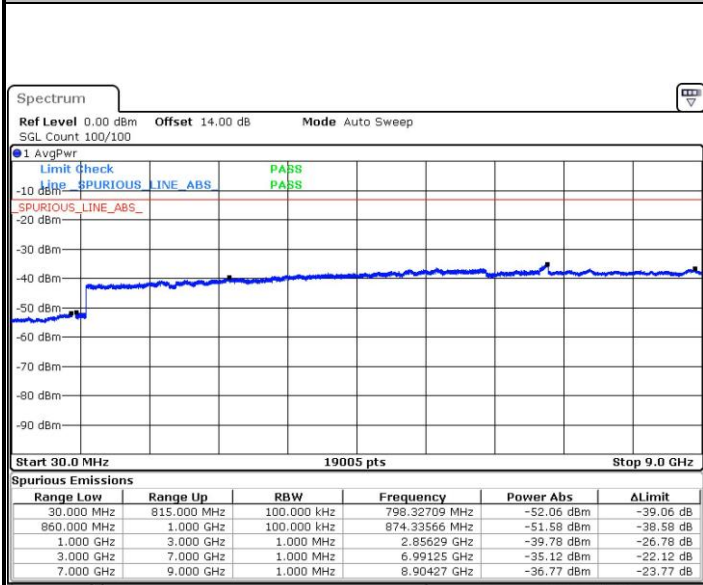

LTE Band 5 / 1.4MHz

Highest Channel / QPSK

Date: 26.MAY.2017 08:40:01

Highest Channel / 16QAM

Date: 26.MAY.2017 08:40:58

LTE Band 5 / 3MHz

Lowest Channel / QPSK

Date: 26.MAY.2017 08:50:00

Lowest Channel / 16QAM

Date: 26.MAY.2017 08:50:57

LTE Band 5 / 3MHz

Middle Channel / QPSK

Date: 26.MAY.2017 08:52:36

Middle Channel / 16QAM

Date: 26.MAY.2017 08:53:33

Highest Channel / QPSK

Date: 26.MAY.2017 09:01:52

Highest Channel / 16QAM

Date: 26.MAY.2017 09:02:49

LTE Band 5 / 5MHz

Lowest Channel / QPSK

Lowest Channel / 16QAM

Date: 26.MAY.2017 09:18:18

Date: 26.MAY.2017 09:19:14