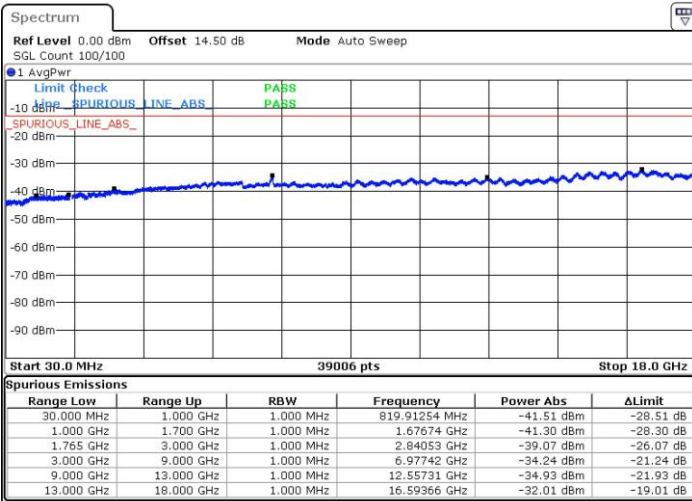

Lowest Channel / QPSK

Lowest Channel / 16QAM

LTE Band 2 / 20MHz

Middle Channel / QPSK

Date: 25.MAY.2017 22:19:12

Middle Channel / 16QAM

Date: 25.MAY.2017 22:20:09

Highest Channel / QPSK

Date: 25.MAY.2017 22:26:28

Highest Channel / 16QAM

Date: 25.MAY.2017 22:27:25

LTE Band 4 / 1.4MHz

Lowest Channel / QPSK

Lowest Channel / 16QAM

Date: 26.MAY.2017 13:42:01

Date: 26.MAY.2017 13:42:58

Middle Channel / QPSK

Middle Channel / 16QAM

Date: 26.MAY.2017 13:44:37

Date: 26.MAY.2017 13:45:34

LTE Band 4 / 1.4MHz

Highest Channel / QPSK

Date: 26.MAY.2017 13:51:52

Highest Channel / 16QAM