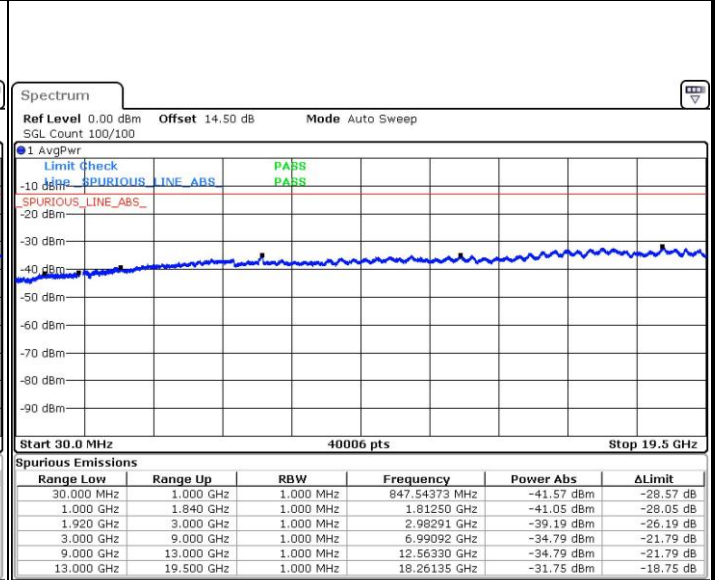

LTE Band 2 / 5MHz

Highest Channel / QPSK

Date: 25.MAY.2017 21:35:01

Highest Channel / 16QAM

Date: 25.MAY.2017 21:35:57

LTE Band 2 / 10MHz

Lowest Channel / QPSK

Date: 25.MAY.2017 21:42:18

Lowest Channel / 16QAM

Date: 25.MAY.2017 21:43:14

LTE Band 2 / 10MHz

Middle Channel / QPSK

Date: 25.MAY.2017 21:44:54

Middle Channel / 16QAM

Date: 25.MAY.2017 21:45:51

Highest Channel / QPSK

Date: 25.MAY.2017 21:52:11

Highest Channel / 16QAM

Date: 25.MAY.2017 21:53:08

LTE Band 2 / 15MHz

Lowest Channel / QPSK

Lowest Channel / 16QAM

Date: 25.MAY.2017 21:59:27

Date: 25.MAY.2017 22:00:24

Middle Channel / QPSK

Middle Channel / 16QAM

Date: 25.MAY.2017 22:02:04

Date: 25.MAY.2017 22:03:01

LTE Band 2 / 15MHz

Highest Channel / QPSK

Highest Channel / 16QAM

LTE Band 2 / 20MHz