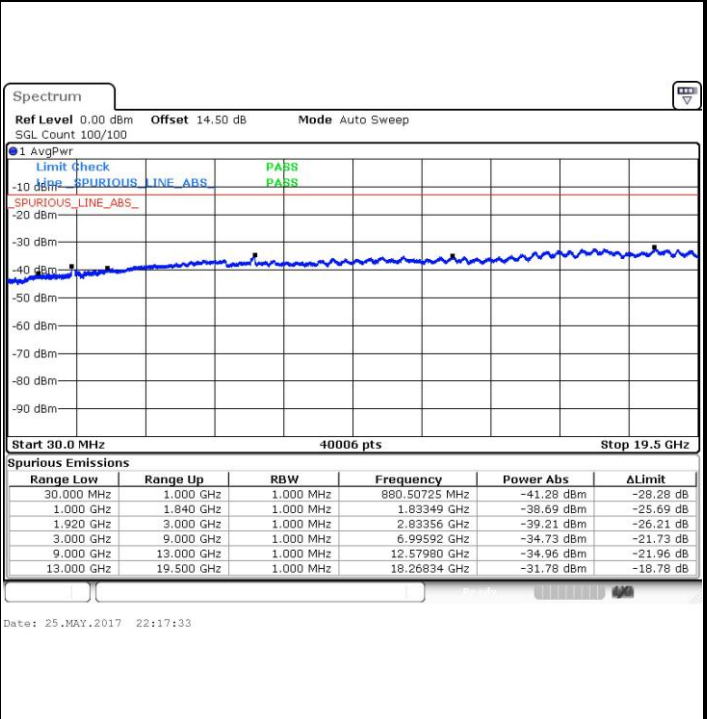

Date: 25.MAY.2017 21:52:11

Highest Channel / 16QAM

Date: 25.MAY.2017 21:53:08

LTE Band 2 / 15MHz

Lowest Channel / QPSK

Lowest Channel / 16QAM

Date: 25.MAY.2017 21:59:27

Date: 25.MAY.2017 22:00:24

Middle Channel / QPSK

Middle Channel / 16QAM

Date: 25.MAY.2017 22:02:04

Date: 25.MAY.2017 22:03:01

LTE Band 2 / 15MHz

Highest Channel / QPSK

Highest Channel / 16QAM

LTE Band 2 / 20MHz

Lowest Channel / QPSK

Lowest Channel / 16QAM

LTE Band 2 / 20MHz

Middle Channel / QPSK

Date: 25.MAY.2017 22:19:12

Middle Channel / 16QAM

Date: 25.MAY.2017 22:20:09

Highest Channel / QPSK

Date: 25.MAY.2017 22:26:28

Highest Channel / 16QAM

Date: 25.MAY.2017 22:27:25

LTE Band 4 / 1.4MHz

Lowest Channel / QPSK

Lowest Channel / 16QAM

Date: 26.MAY.2017 13:42:01

Date: 26.MAY.2017 13:42:58