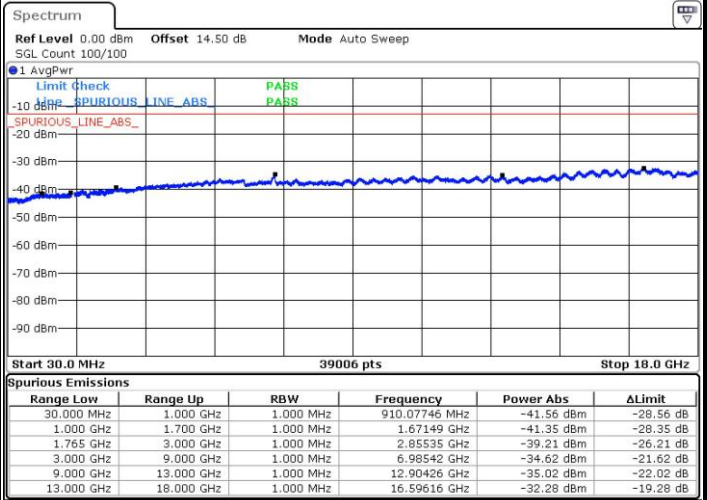

Date: 26.MAY.2017 13:52:49

LTE Band 4 / 3MHz

Lowest Channel / QPSK

Date: 26.MAY.2017 14:00:56

Lowest Channel / 16QAM

Date: 26.MAY.2017 14:01:52

LTE Band 4 / 3MHz

Middle Channel / QPSK

Date: 26.MAY.2017 14:03:31

Middle Channel / 16QAM

Date: 26.MAY.2017 14:04:27

Highest Channel / QPSK

Date: 26.MAY.2017 14:10:46

Highest Channel / 16QAM

Date: 26.MAY.2017 14:11:42

LTE Band 4 / 5MHz

Lowest Channel / QPSK

Lowest Channel / 16QAM

Date: 26.MAY.2017 14:19:57

Date: 26.MAY.2017 14:20:54

Middle Channel / QPSK

Middle Channel / 16QAM

Date: 26.MAY.2017 14:22:33

Date: 26.MAY.2017 14:23:29

LTE Band 4 / 5MHz

Highest Channel / QPSK

Date: 26.MAY.2017 14:29:47

Highest Channel / 16QAM

Date: 26.MAY.2017 14:30:43

LTE Band 4 / 10MHz

Lowest Channel / QPSK

Date: 26.MAY.2017 14:38:33