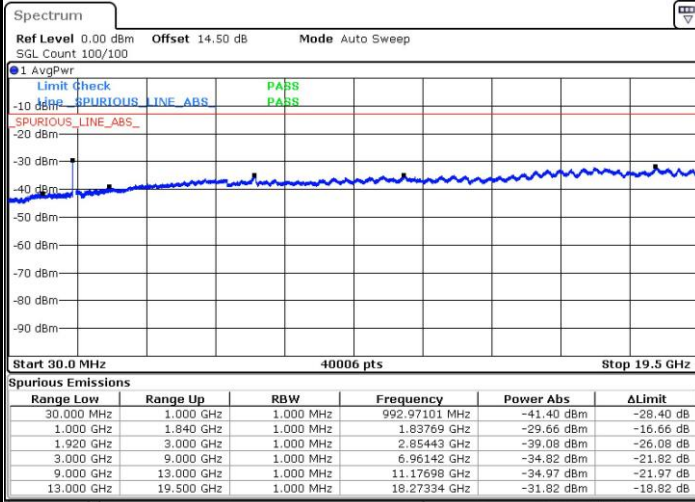

Lowest Channel / 16QAM

Date: 25.MAY.2017 21:43:14

LTE Band 2 / 10MHz

Middle Channel / QPSK

Date: 25.MAY.2017 21:44:54

Middle Channel / 16QAM

Date: 25.MAY.2017 21:45:51

Highest Channel / QPSK

Date: 25.MAY.2017 21:52:11

Highest Channel / 16QAM

Date: 25.MAY.2017 21:53:08

LTE Band 2 / 15MHz

Lowest Channel / QPSK

Lowest Channel / 16QAM

Date: 25.MAY.2017 21:59:27

Date: 25.MAY.2017 22:00:24

Middle Channel / QPSK

Middle Channel / 16QAM

Date: 25.MAY.2017 22:02:04

Date: 25.MAY.2017 22:03:01

LTE Band 2 / 15MHz

Highest Channel / QPSK

Highest Channel / 16QAM

LTE Band 2 / 20MHz

Lowest Channel / QPSK

Lowest Channel / 16QAM

LTE Band 2 / 20MHz

Middle Channel / QPSK

Date: 25.MAY.2017 22:19:12

Middle Channel / 16QAM

Date: 25.MAY.2017 22:20:09

Highest Channel / QPSK