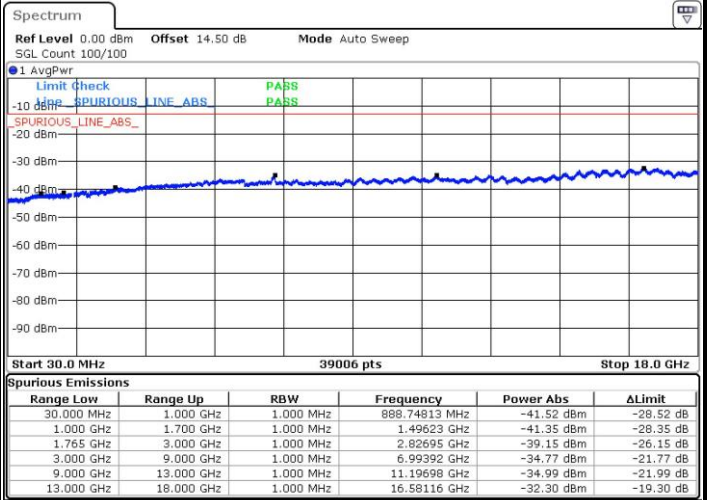

LTE Band 4 / 5MHz

Highest Channel / QPSK

Date: 26.MAY.2017 14:29:47

Highest Channel / 16QAM

Date: 26.MAY.2017 14:30:43

LTE Band 4 / 10MHz

Lowest Channel / QPSK

Date: 26.MAY.2017 14:38:33

Lowest Channel / 16QAM

Date: 26.MAY.2017 14:39:29

LTE Band 4 / 10MHz

Middle Channel / QPSK

Middle Channel / 16QAM

Date: 26.MAY.2017 14:41:08

Date: 26.MAY.2017 14:42:05

Highest Channel / QPSK

Highest Channel / 16QAM

Date: 26.MAY.2017 14:48:22

Date: 26.MAY.2017 14:49:18

LTE Band 4 / 15MHz

Lowest Channel / QPSK

Lowest Channel / 16QAM

Date: 26.MAY.2017 14:56:54

Date: 26.MAY.2017 14:57:50