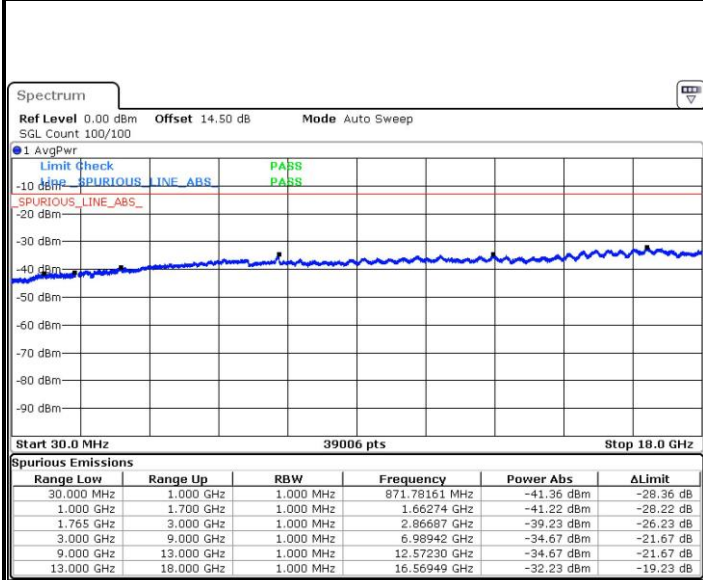

Date: 26.MAY.2017 14:03:31

Middle Channel / 16QAM

Date: 26.MAY.2017 14:04:27

Highest Channel / QPSK

Date: 26.MAY.2017 14:10:46

Highest Channel / 16QAM

Date: 26.MAY.2017 14:11:42

LTE Band 4 / 5MHz

Lowest Channel / QPSK

Lowest Channel / 16QAM

Date: 26.MAY.2017 14:19:57

Date: 26.MAY.2017 14:20:54

Middle Channel / QPSK

Middle Channel / 16QAM

Date: 26.MAY.2017 14:22:33

Date: 26.MAY.2017 14:23:29

LTE Band 4 / 5MHz

Highest Channel / QPSK

Date: 26.MAY.2017 14:29:47

Highest Channel / 16QAM

Date: 26.MAY.2017 14:30:43

LTE Band 4 / 10MHz

Lowest Channel / QPSK

Date: 26.MAY.2017 14:38:33