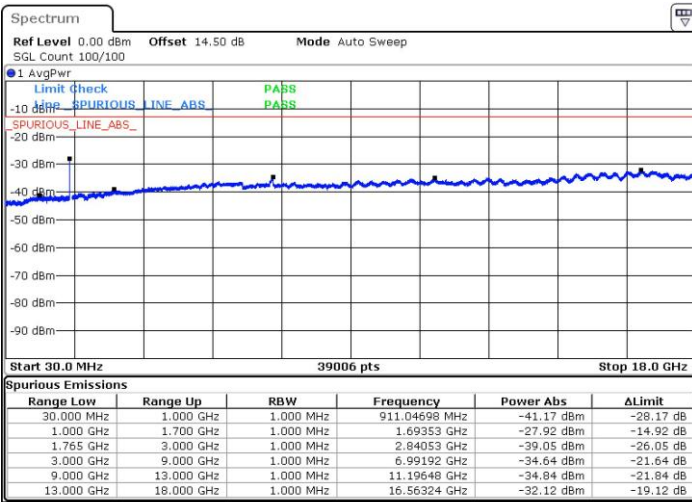

Highest Channel / 16QAM

Date: 26.MAY.2017 14:48:22

Date: 26.MAY.2017 14:49:18

LTE Band 4 / 15MHz

Lowest Channel / QPSK

Lowest Channel / 16QAM

Date: 26.MAY.2017 14:56:54

Date: 26.MAY.2017 14:57:50

Middle Channel / QPSK

Middle Channel / 16QAM

Date: 26.MAY.2017 14:59:29

Date: 26.MAY.2017 15:00:25

LTE Band 4 / 15MHz

Highest Channel / QPSK

Highest Channel / 16QAM

Date: 26.MAY.2017 15:06:42

Date: 26.MAY.2017 15:07:38

LTE Band 4 / 20MHz

Lowest Channel / QPSK

Lowest Channel / 16QAM

Date: 26.MAY.2017 15:16:27

Date: 26.MAY.2017 15:17:23

LTE Band 4 / 20MHz

Middle Channel / QPSK