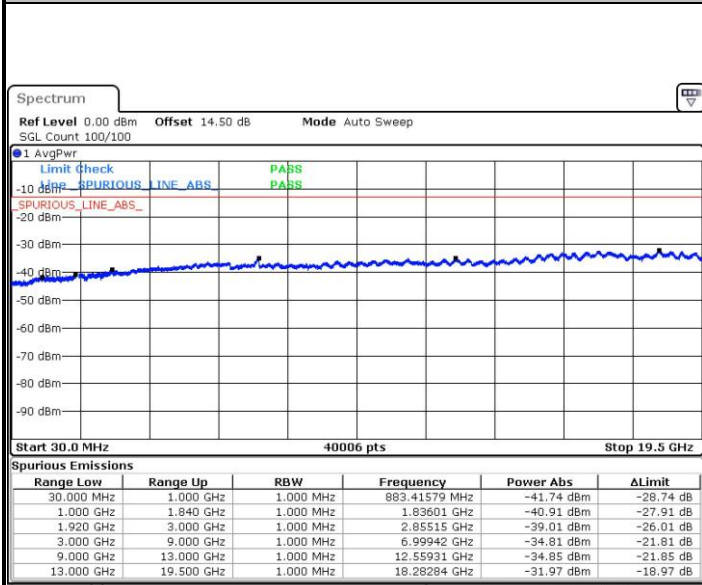

Middle Channel / QPSK

Middle Channel / 16QAM

Date: 25.MAY.2017 22:02:04

Date: 25.MAY.2017 22:03:01

LTE Band 2 / 15MHz

Highest Channel / QPSK

Highest Channel / 16QAM

LTE Band 2 / 20MHz

Lowest Channel / QPSK

Lowest Channel / 16QAM

LTE Band 2 / 20MHz

Middle Channel / QPSK

Date: 25.MAY.2017 22:19:12

Middle Channel / 16QAM

Date: 25.MAY.2017 22:20:09

Highest Channel / QPSK

Date: 25.MAY.2017 22:26:28

Highest Channel / 16QAM

Date: 25.MAY.2017 22:27:25

LTE Band 4 / 1.4MHz

Lowest Channel / QPSK

Lowest Channel / 16QAM

Date: 26.MAY.2017 13:42:01

Date: 26.MAY.2017 13:42:58

Middle Channel / QPSK

Middle Channel / 16QAM

Date: 26.MAY.2017 13:44:37

Date: 26.MAY.2017 13:45:34

LTE Band 4 / 1.4MHz

Highest Channel / QPSK

Date: 26.MAY.2017 13:51:52

Highest Channel / 16QAM