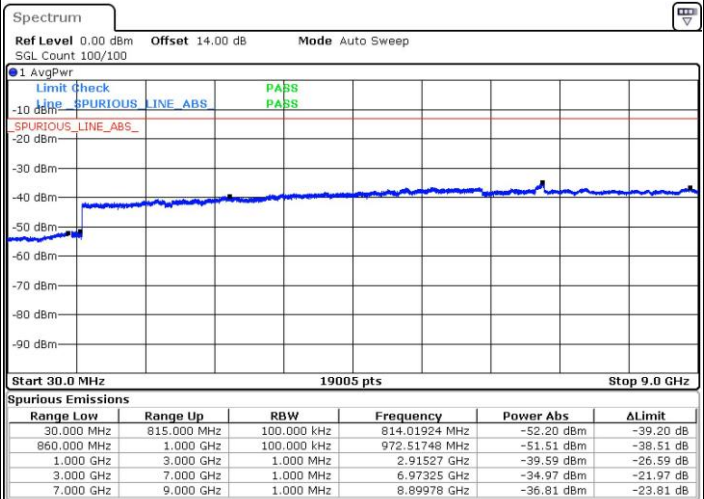

Middle Channel / 16QAM

Date: 26.MAY.2017 15:19:02

Date: 26.MAY.2017 15:19:59

Highest Channel / QPSK

Highest Channel / 16QAM

Date: 26.MAY.2017 15:26:15

Date: 26.MAY.2017 15:27:11

LTE Band 5 / 1.4MHz

Lowest Channel / QPSK

Lowest Channel / 16QAM

Date: 26.MAY.2017 08:28:10

Date: 26.MAY.2017 08:29:06

Middle Channel / QPSK

Middle Channel / 16QAM

Date: 26.MAY.2017 08:30:45

Date: 26.MAY.2017 08:31:42

LTE Band 5 / 1.4MHz

Highest Channel / QPSK

Date: 26.MAY.2017 08:40:01

Highest Channel / 16QAM

Date: 26.MAY.2017 08:40:58

LTE Band 5 / 3MHz

Lowest Channel / QPSK

Date: 26.MAY.2017 08:50:00