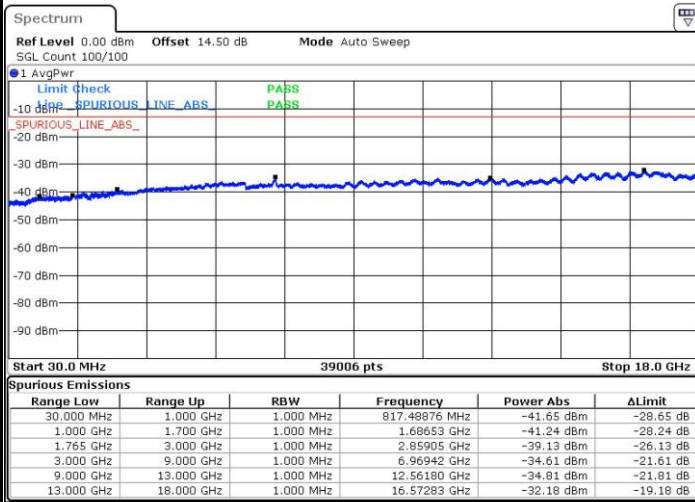

Date: 25.MAY.2017 22:26:28

Highest Channel / 16QAM

Date: 25.MAY.2017 22:27:25

LTE Band 4 / 1.4MHz

Lowest Channel / QPSK

Lowest Channel / 16QAM

Date: 26.MAY.2017 13:42:01

Date: 26.MAY.2017 13:42:58

Middle Channel / QPSK

Middle Channel / 16QAM

Date: 26.MAY.2017 13:44:37

Date: 26.MAY.2017 13:45:34

LTE Band 4 / 1.4MHz

Highest Channel / QPSK

Date: 26.MAY.2017 13:51:52

Highest Channel / 16QAM

Date: 26.MAY.2017 13:52:49

LTE Band 4 / 3MHz

Lowest Channel / QPSK

Date: 26.MAY.2017 14:00:56

Lowest Channel / 16QAM

Date: 26.MAY.2017 14:01:52

LTE Band 4 / 3MHz

Middle Channel / QPSK