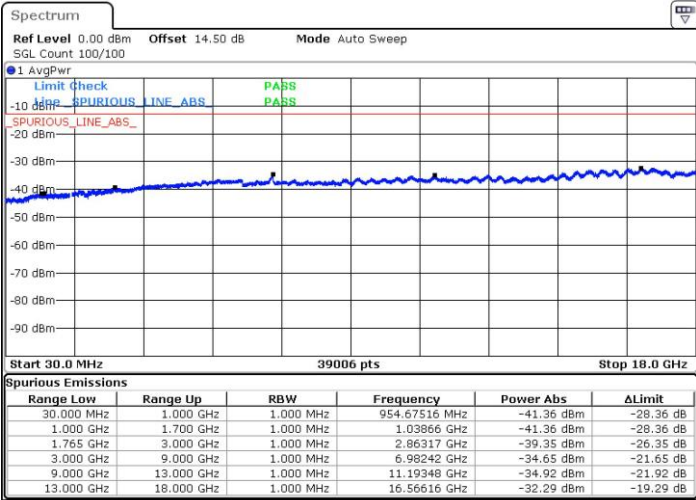

LTE Band 4 / 5MHz

Highest Channel / QPSK

Date: 26.MAY.2017 14:29:47

Highest Channel / 16QAM

Date: 26.MAY.2017 14:30:43

LTE Band 4 / 10MHz

Lowest Channel / QPSK

Date: 26.MAY.2017 14:38:33

Lowest Channel / 16QAM

Date: 26.MAY.2017 14:39:29

LTE Band 4 / 10MHz

Middle Channel / QPSK

Middle Channel / 16QAM

Date: 26.MAY.2017 14:41:08

Date: 26.MAY.2017 14:42:05

Highest Channel / QPSK

Highest Channel / 16QAM

Date: 26.MAY.2017 14:48:22

Date: 26.MAY.2017 14:49:18

LTE Band 4 / 15MHz

Lowest Channel / QPSK

Lowest Channel / 16QAM

Date: 26.MAY.2017 14:56:54

Date: 26.MAY.2017 14:57:50