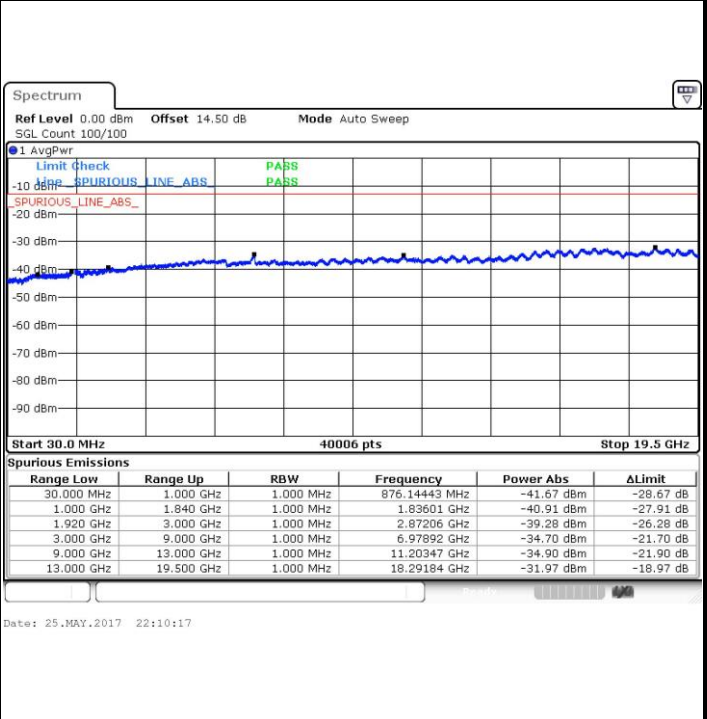

Date: 25.MAY.2017 21:52:11

Highest Channel / 16QAM

Date: 25.MAY.2017 21:53:08

LTE Band 2 / 15MHz

Lowest Channel / QPSK

Lowest Channel / 16QAM

Date: 25.MAY.2017 21:59:27

Date: 25.MAY.2017 22:00:24

Middle Channel / QPSK

Middle Channel / 16QAM

Date: 25.MAY.2017 22:02:04

Date: 25.MAY.2017 22:03:01

LTE Band 2 / 15MHz

Highest Channel / QPSK

Highest Channel / 16QAM

LTE Band 2 / 20MHz

Lowest Channel / QPSK

Lowest Channel / 16QAM

LTE Band 2 / 20MHz

Middle Channel / QPSK

Date: 25.MAY.2017 22:19:12

Middle Channel / 16QAM

Date: 25.MAY.2017 22:20:09

Highest Channel / QPSK

Date: 25.MAY.2017 22:26:28

Highest Channel / 16QAM

Date: 25.MAY.2017 22:27:25

LTE Band 4 / 1.4MHz

Lowest Channel / QPSK

Lowest Channel / 16QAM

Date: 26.MAY.2017 13:42:01

Date: 26.MAY.2017 13:42:58