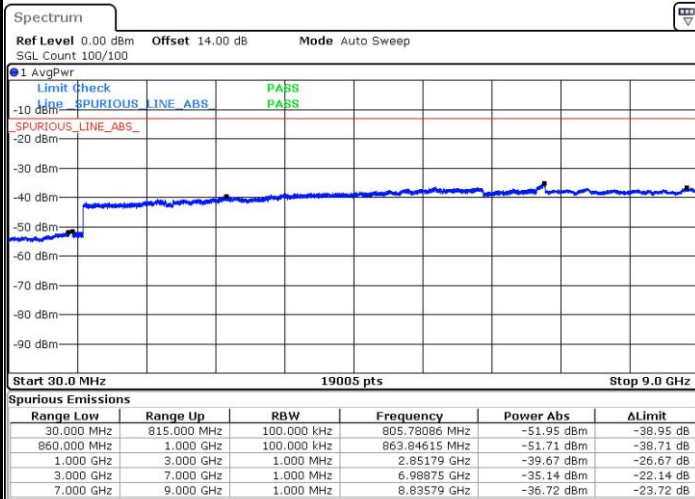

Middle Channel / 16QAM

Date: 26.MAY.2017 15:19:02

Date: 26.MAY.2017 15:19:59

Highest Channel / QPSK

Highest Channel / 16QAM

Date: 26.MAY.2017 15:26:15

Date: 26.MAY.2017 15:27:11

LTE Band 5 / 1.4MHz

Lowest Channel / QPSK

Lowest Channel / 16QAM

Date: 26.MAY.2017 08:28:10

Date: 26.MAY.2017 08:29:06

Middle Channel / QPSK

Middle Channel / 16QAM

Date: 26.MAY.2017 08:30:45

Date: 26.MAY.2017 08:31:42

LTE Band 5 / 1.4MHz

Highest Channel / QPSK

Date: 26.MAY.2017 08:40:01

Highest Channel / 16QAM

Date: 26.MAY.2017 08:40:58

LTE Band 5 / 3MHz

Lowest Channel / QPSK

Date: 26.MAY.2017 08:50:00