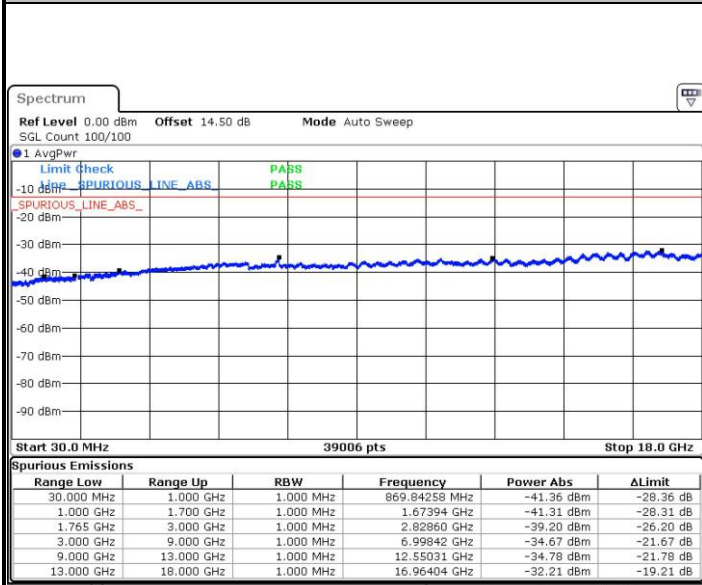

Middle Channel / QPSK

Middle Channel / 16QAM

Date: 26.MAY.2017 13:44:37

Date: 26.MAY.2017 13:45:34

LTE Band 4 / 1.4MHz

Highest Channel / QPSK

Date: 26.MAY.2017 13:51:52

Highest Channel / 16QAM

Date: 26.MAY.2017 13:52:49

LTE Band 4 / 3MHz

Lowest Channel / QPSK

Date: 26.MAY.2017 14:00:56

Lowest Channel / 16QAM

Date: 26.MAY.2017 14:01:52

LTE Band 4 / 3MHz

Middle Channel / QPSK

Date: 26.MAY.2017 14:03:31

Middle Channel / 16QAM

Date: 26.MAY.2017 14:04:27

Highest Channel / QPSK

Date: 26.MAY.2017 14:10:46

Highest Channel / 16QAM

Date: 26.MAY.2017 14:11:42

LTE Band 4 / 5MHz