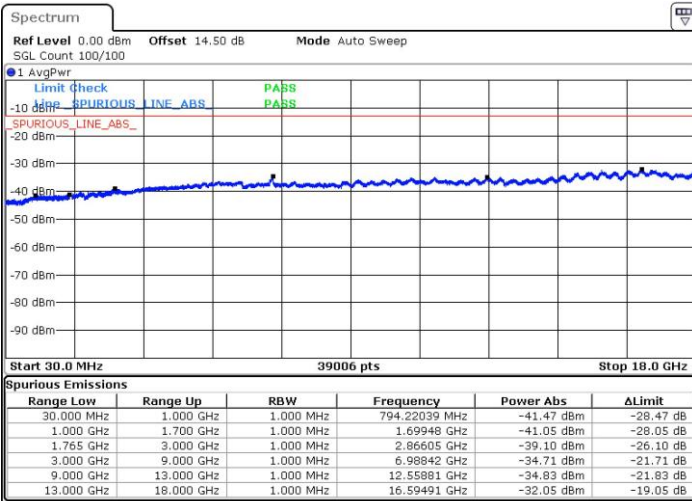

Lowest Channel / 16QAM

Date: 26.MAY.2017 14:39:29

LTE Band 4 / 10MHz

Middle Channel / QPSK

Middle Channel / 16QAM

Date: 26.MAY.2017 14:41:08

Date: 26.MAY.2017 14:42:05

Highest Channel / QPSK

Highest Channel / 16QAM

Date: 26.MAY.2017 14:48:22

Date: 26.MAY.2017 14:49:18

LTE Band 4 / 15MHz

Lowest Channel / QPSK

Lowest Channel / 16QAM

Date: 26.MAY.2017 14:56:54

Date: 26.MAY.2017 14:57:50

Middle Channel / QPSK

Middle Channel / 16QAM

Date: 26.MAY.2017 14:59:29

Date: 26.MAY.2017 15:00:25

LTE Band 4 / 15MHz

Highest Channel / QPSK

Highest Channel / 16QAM

Date: 26.MAY.2017 15:06:42