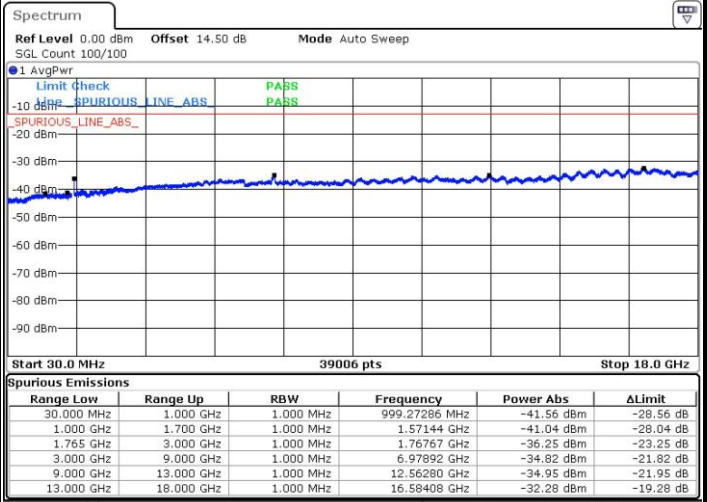

Highest Channel / 16QAM

Date: 26.MAY.2017 14:48:22

Date: 26.MAY.2017 14:49:18

LTE Band 4 / 15MHz

Lowest Channel / QPSK

Lowest Channel / 16QAM

Date: 26.MAY.2017 14:56:54

Date: 26.MAY.2017 14:57:50

Middle Channel / QPSK

Middle Channel / 16QAM

Date: 26.MAY.2017 14:59:29

Date: 26.MAY.2017 15:00:25

LTE Band 4 / 15MHz

Highest Channel / QPSK

Highest Channel / 16QAM

Date: 26.MAY.2017 15:06:42

Date: 26.MAY.2017 15:07:38

LTE Band 4 / 20MHz

Lowest Channel / QPSK

Lowest Channel / 16QAM

Date: 26.MAY.2017 15:16:27

Date: 26.MAY.2017 15:17:23

LTE Band 4 / 20MHz

Middle Channel / QPSK