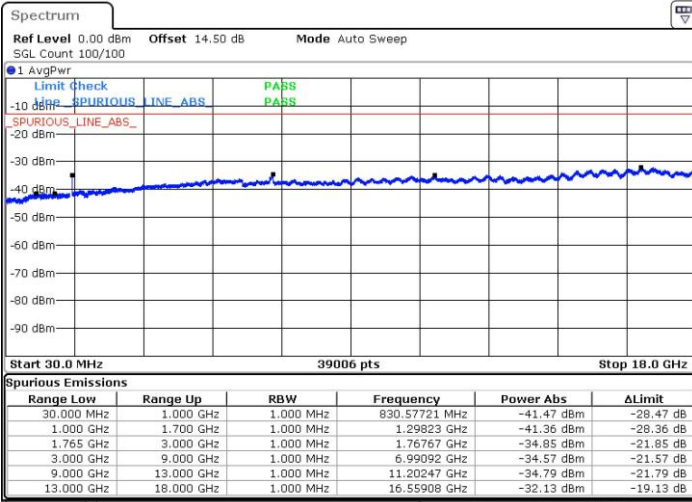

Highest Channel / 16QAM

Date: 26.MAY.2017 14:48:22

Date: 26.MAY.2017 14:49:18

LTE Band 4 / 15MHz

Lowest Channel / QPSK

Lowest Channel / 16QAM

Date: 26.MAY.2017 14:56:54

Date: 26.MAY.2017 14:57:50

Middle Channel / QPSK

Middle Channel / 16QAM

Date: 26.MAY.2017 14:59:29

Date: 26.MAY.2017 15:00:25

LTE Band 4 / 15MHz

Highest Channel / QPSK

Highest Channel / 16QAM

Date: 26.MAY.2017 15:06:42

Date: 26.MAY.2017 15:07:38

LTE Band 4 / 20MHz

Lowest Channel / QPSK

Lowest Channel / 16QAM

Date: 26.MAY.2017 15:16:27

Date: 26.MAY.2017 15:17:23

LTE Band 4 / 20MHz

Middle Channel / QPSK