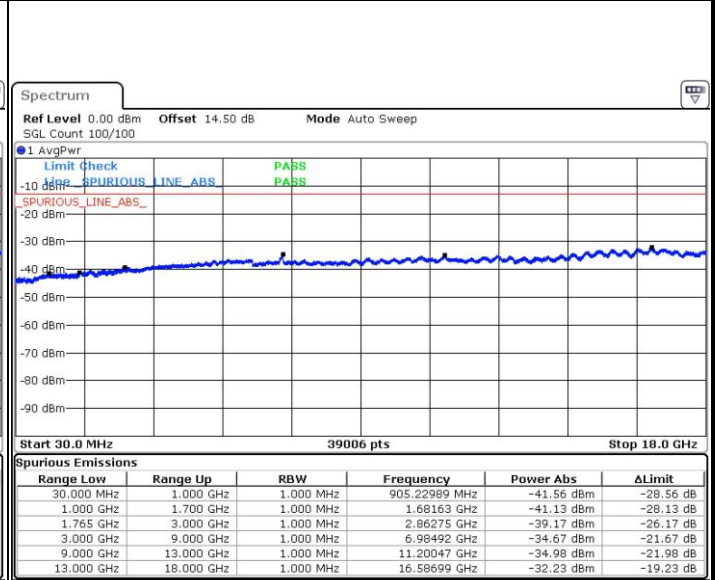

Middle Channel / QPSK

Middle Channel / 16QAM

Date: 26.MAY.2017 13:44:37

Date: 26.MAY.2017 13:45:34

LTE Band 4 / 1.4MHz

Highest Channel / QPSK

Date: 26.MAY.2017 13:51:52

Highest Channel / 16QAM

Date: 26.MAY.2017 13:52:49

LTE Band 4 / 3MHz

Lowest Channel / QPSK

Date: 26.MAY.2017 14:00:56

Lowest Channel / 16QAM

Date: 26.MAY.2017 14:01:52

LTE Band 4 / 3MHz

Middle Channel / QPSK

Date: 26.MAY.2017 14:03:31

Middle Channel / 16QAM

Date: 26.MAY.2017 14:04:27

Highest Channel / QPSK

Date: 26.MAY.2017 14:10:46

Highest Channel / 16QAM

Date: 26.MAY.2017 14:11:42

LTE Band 4 / 5MHz