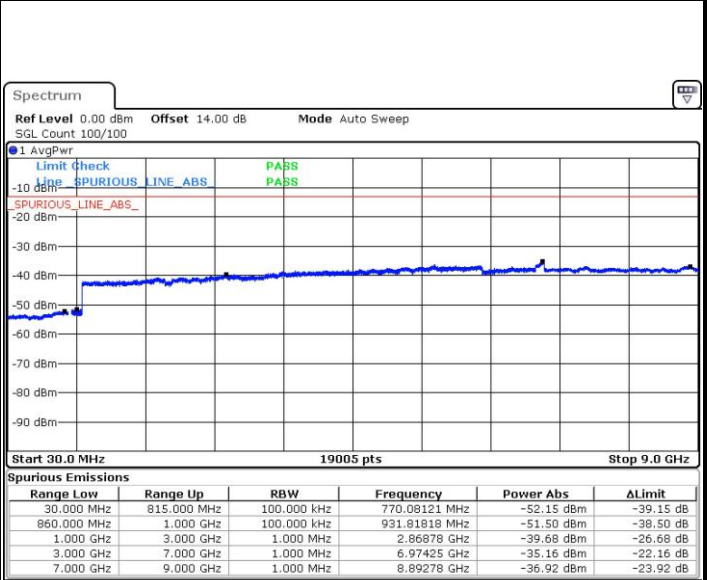

LTE Band 5 / 1.4MHz

Highest Channel / QPSK

Date: 26.MAY.2017 08:40:01

Highest Channel / 16QAM

Date: 26.MAY.2017 08:40:58

LTE Band 5 / 3MHz

Lowest Channel / QPSK

Date: 26.MAY.2017 08:50:00

Lowest Channel / 16QAM

Date: 26.MAY.2017 08:50:57

LTE Band 5 / 3MHz

Middle Channel / QPSK

Date: 26.MAY.2017 08:52:36

Middle Channel / 16QAM

Date: 26.MAY.2017 08:53:33

Highest Channel / QPSK

Date: 26.MAY.2017 09:01:52

Highest Channel / 16QAM

Date: 26.MAY.2017 09:02:49

LTE Band 5 / 5MHz

Lowest Channel / QPSK

Lowest Channel / 16QAM

Date: 26.MAY.2017 09:18:18

Date: 26.MAY.2017 09:19:14