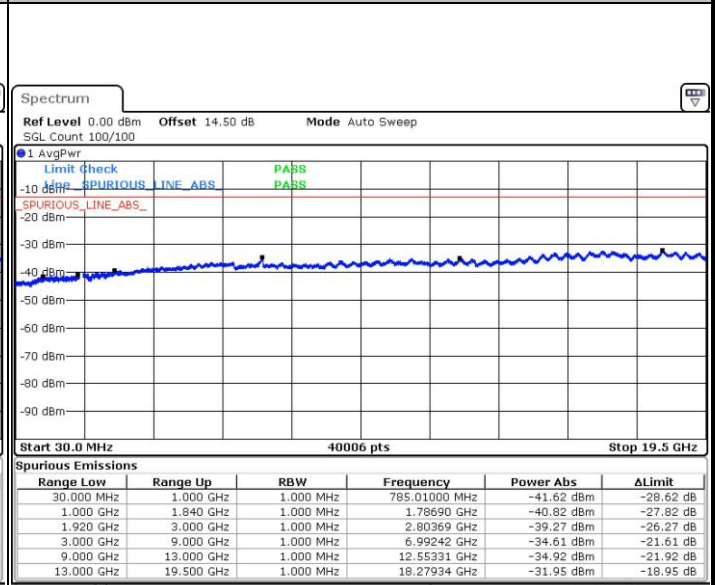

LTE Band 2 / 5MHz

Highest Channel / QPSK

Date: 25.MAY.2017 21:35:01

Highest Channel / 16QAM

Date: 25.MAY.2017 21:35:57

LTE Band 2 / 10MHz

Lowest Channel / QPSK

Date: 25.MAY.2017 21:42:18

Lowest Channel / 16QAM

Date: 25.MAY.2017 21:43:14

LTE Band 2 / 10MHz

Middle Channel / QPSK

Date: 25.MAY.2017 21:44:54

Middle Channel / 16QAM

Date: 25.MAY.2017 21:45:51

Highest Channel / QPSK

Date: 25.MAY.2017 21:52:11

Highest Channel / 16QAM

Date: 25.MAY.2017 21:53:08

LTE Band 2 / 15MHz

Lowest Channel / QPSK

Lowest Channel / 16QAM

Date: 25.MAY.2017 21:59:27

Date: 25.MAY.2017 22:00:24