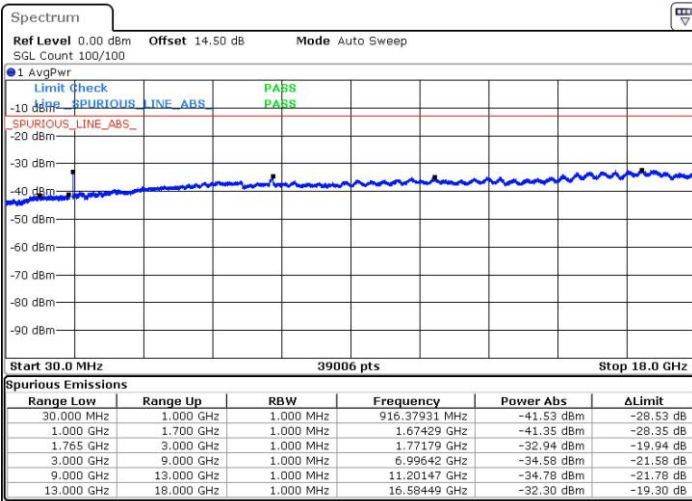

Date: 26.MAY.2017 15:07:38

LTE Band 4 / 20MHz

Lowest Channel / QPSK

Lowest Channel / 16QAM

Date: 26.MAY.2017 15:16:27

Date: 26.MAY.2017 15:17:23

LTE Band 4 / 20MHz

Middle Channel / QPSK

Middle Channel / 16QAM

Date: 26.MAY.2017 15:19:02

Date: 26.MAY.2017 15:19:59

Highest Channel / QPSK

Highest Channel / 16QAM

Date: 26.MAY.2017 15:26:15

Date: 26.MAY.2017 15:27:11

LTE Band 5 / 1.4MHz

Lowest Channel / QPSK

Lowest Channel / 16QAM

Date: 26.MAY.2017 08:28:10

Date: 26.MAY.2017 08:29:06

Middle Channel / QPSK

Middle Channel / 16QAM

Date: 26.MAY.2017 08:30:45

Date: 26.MAY.2017 08:31:42

LTE Band 5 / 1.4MHz

Highest Channel / QPSK

Date: 26.MAY.2017 08:40:01

Highest Channel / 16QAM

Date: 26.MAY.2017 08:40:58

LTE Band 5 / 3MHz

Lowest Channel / QPSK

Date: 26.MAY.2017 08:50:00