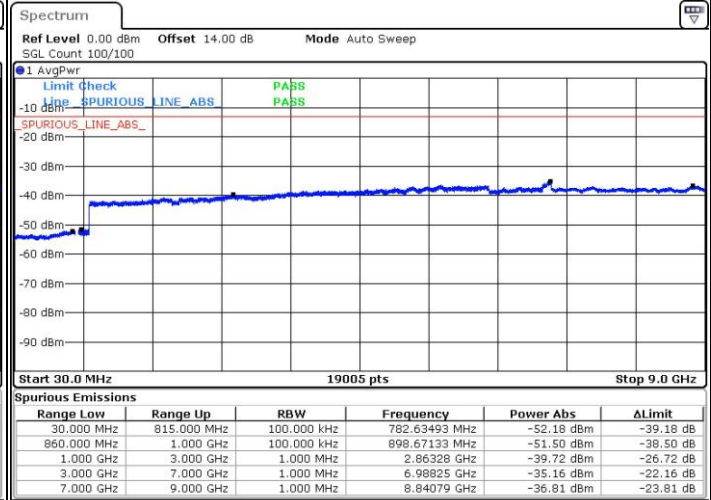

Middle Channel / 16QAM

Date: 26.MAY.2017 15:19:02

Date: 26.MAY.2017 15:19:59

Highest Channel / QPSK

Highest Channel / 16QAM

Date: 26.MAY.2017 15:26:15

Date: 26.MAY.2017 15:27:11

LTE Band 5 / 1.4MHz

Lowest Channel / QPSK

Lowest Channel / 16QAM

Date: 26.MAY.2017 08:28:10

Date: 26.MAY.2017 08:29:06

Middle Channel / QPSK

Middle Channel / 16QAM

Date: 26.MAY.2017 08:30:45

Date: 26.MAY.2017 08:31:42

LTE Band 5 / 1.4MHz

Highest Channel / QPSK

Date: 26.MAY.2017 08:40:01

Highest Channel / 16QAM

Date: 26.MAY.2017 08:40:58

LTE Band 5 / 3MHz

Lowest Channel / QPSK

Date: 26.MAY.2017 08:50:00