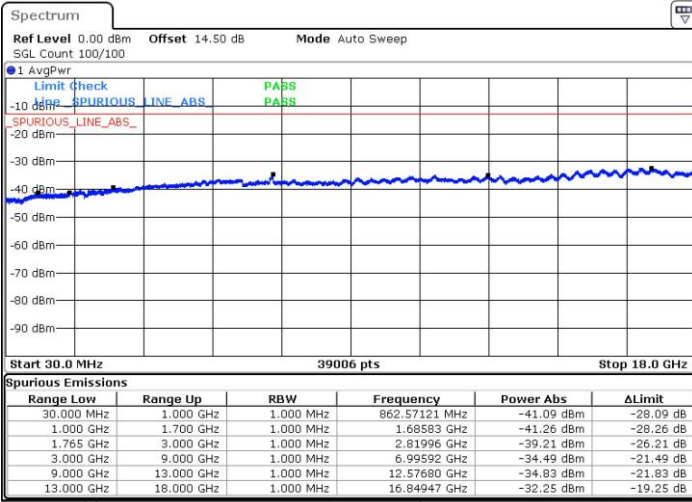

Middle Channel / QPSK

Middle Channel / 16QAM

Date: 26.MAY.2017 14:59:29

Date: 26.MAY.2017 15:00:25

LTE Band 4 / 15MHz

Highest Channel / QPSK

Highest Channel / 16QAM

Date: 26.MAY.2017 15:06:42

Date: 26.MAY.2017 15:07:38

LTE Band 4 / 20MHz

Lowest Channel / QPSK

Lowest Channel / 16QAM

Date: 26.MAY.2017 15:16:27

Date: 26.MAY.2017 15:17:23

LTE Band 4 / 20MHz

Middle Channel / QPSK

Middle Channel / 16QAM

Date: 26.MAY.2017 15:19:02

Date: 26.MAY.2017 15:19:59

Highest Channel / QPSK

Highest Channel / 16QAM

Date: 26.MAY.2017 15:26:15

Date: 26.MAY.2017 15:27:11

LTE Band 5 / 1.4MHz