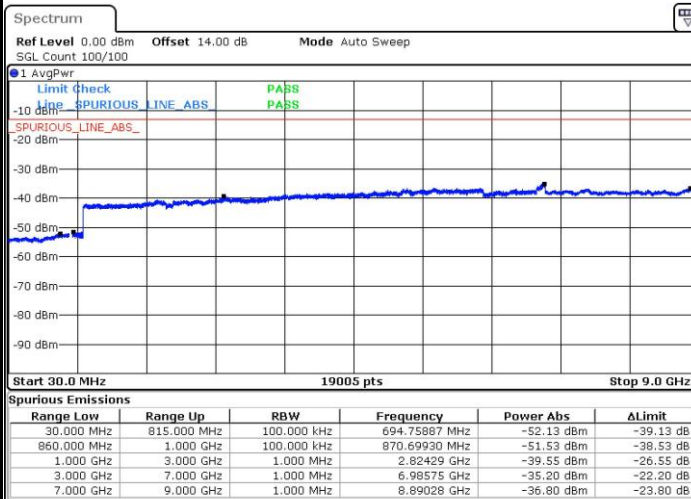

LTE Band 5 / 1.4MHz

Highest Channel / QPSK

Date: 26.MAY.2017 08:40:01

Highest Channel / 16QAM

Date: 26.MAY.2017 08:40:58

LTE Band 5 / 3MHz

Lowest Channel / QPSK

Date: 26.MAY.2017 08:50:00

Lowest Channel / 16QAM

Date: 26.MAY.2017 08:50:57

LTE Band 5 / 3MHz

Middle Channel / QPSK

Date: 26.MAY.2017 08:52:36

Middle Channel / 16QAM

Date: 26.MAY.2017 08:53:33

Highest Channel / QPSK