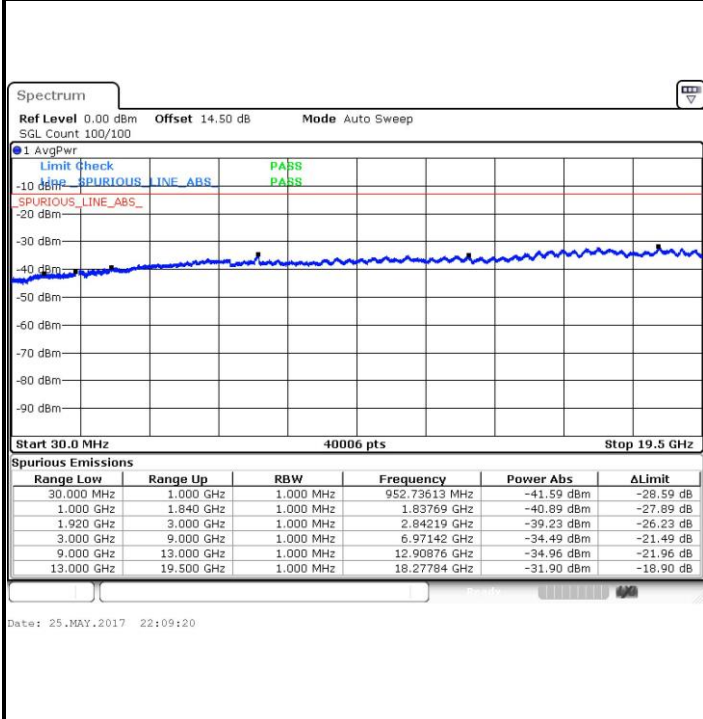

Date: 25.MAY.2017 21:52:11

Highest Channel / 16QAM

Date: 25.MAY.2017 21:53:08

LTE Band 2 / 15MHz

Lowest Channel / QPSK

Lowest Channel / 16QAM

Date: 25.MAY.2017 21:59:27

Date: 25.MAY.2017 22:00:24

Middle Channel / QPSK

Middle Channel / 16QAM

Date: 25.MAY.2017 22:02:04

Date: 25.MAY.2017 22:03:01

LTE Band 2 / 15MHz

Highest Channel / QPSK

Highest Channel / 16QAM

LTE Band 2 / 20MHz

Lowest Channel / QPSK

Lowest Channel / 16QAM

LTE Band 2 / 20MHz

Middle Channel / QPSK

Date: 25.MAY.2017 22:19:12

Middle Channel / 16QAM

Date: 25.MAY.2017 22:20:09

Highest Channel / QPSK

Date: 25.MAY.2017 22:26:28

Highest Channel / 16QAM

Date: 25.MAY.2017 22:27:25

LTE Band 4 / 1.4MHz

Lowest Channel / QPSK

Lowest Channel / 16QAM

Date: 26.MAY.2017 13:42:01

Date: 26.MAY.2017 13:42:58