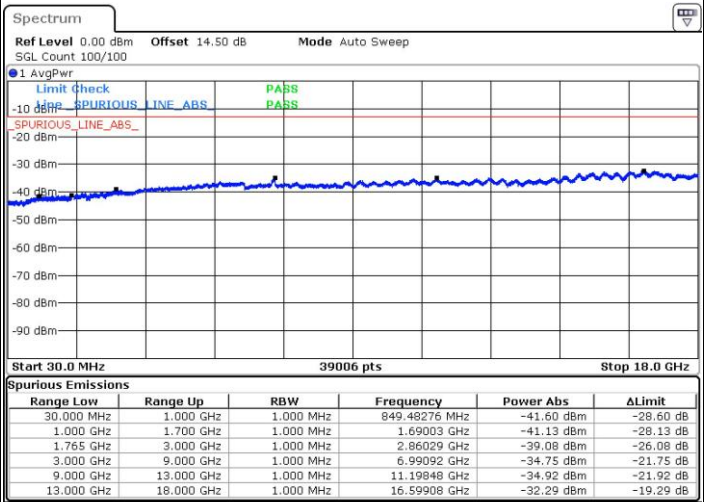

Middle Channel / QPSK

Middle Channel / 16QAM

Date: 26.MAY.2017 13:44:37

Date: 26.MAY.2017 13:45:34

LTE Band 4 / 1.4MHz

Highest Channel / QPSK

Date: 26.MAY.2017 13:51:52

Highest Channel / 16QAM

Date: 26.MAY.2017 13:52:49

LTE Band 4 / 3MHz

Lowest Channel / QPSK

Date: 26.MAY.2017 14:00:56

Lowest Channel / 16QAM

Date: 26.MAY.2017 14:01:52

LTE Band 4 / 3MHz

Middle Channel / QPSK

Date: 26.MAY.2017 14:03:31

Middle Channel / 16QAM

Date: 26.MAY.2017 14:04:27

Highest Channel / QPSK

Date: 26.MAY.2017 14:10:46

Highest Channel / 16QAM

Date: 26.MAY.2017 14:11:42

LTE Band 4 / 5MHz