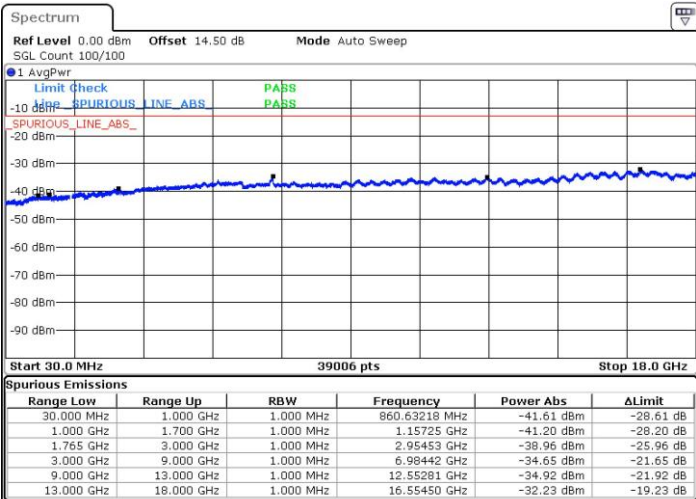

LTE Band 4 / 5MHz

Highest Channel / QPSK

Date: 26.MAY.2017 14:29:47

Highest Channel / 16QAM

Date: 26.MAY.2017 14:30:43

LTE Band 4 / 10MHz

Lowest Channel / QPSK

Date: 26.MAY.2017 14:38:33

Lowest Channel / 16QAM

Date: 26.MAY.2017 14:39:29

LTE Band 4 / 10MHz

Middle Channel / QPSK

Middle Channel / 16QAM

Date: 26.MAY.2017 14:41:08

Date: 26.MAY.2017 14:42:05

Highest Channel / QPSK

Highest Channel / 16QAM

Date: 26.MAY.2017 14:48:22

Date: 26.MAY.2017 14:49:18

LTE Band 4 / 15MHz

Lowest Channel / QPSK

Lowest Channel / 16QAM

Date: 26.MAY.2017 14:56:54

Date: 26.MAY.2017 14:57:50