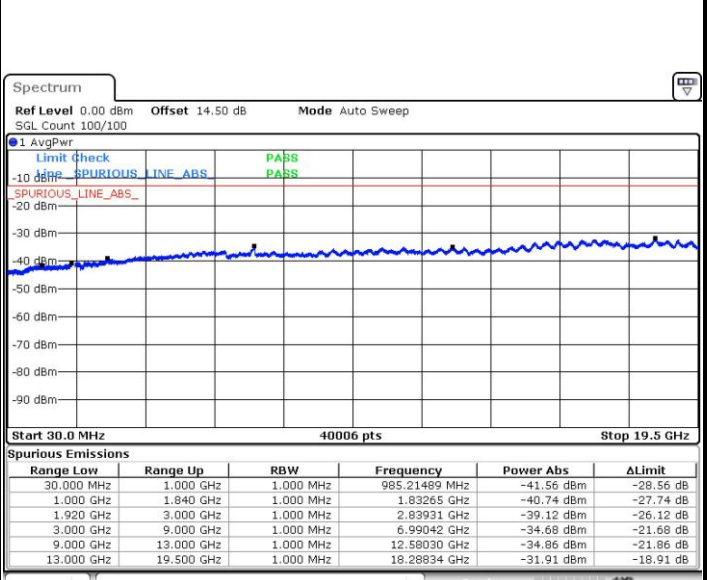

LTE Band 2 / 5MHz

Highest Channel / QPSK

Date: 25.MAY.2017 21:35:01

Highest Channel / 16QAM

Date: 25.MAY.2017 21:35:57

LTE Band 2 / 10MHz

Lowest Channel / QPSK

Date: 25.MAY.2017 21:42:18

Lowest Channel / 16QAM

Date: 25.MAY.2017 21:43:14

LTE Band 2 / 10MHz

Middle Channel / QPSK

Date: 25.MAY.2017 21:44:54

Middle Channel / 16QAM

Date: 25.MAY.2017 21:45:51

Highest Channel / QPSK

Date: 25.MAY.2017 21:52:11

Highest Channel / 16QAM

Date: 25.MAY.2017 21:53:08

LTE Band 2 / 15MHz

Lowest Channel / QPSK

Lowest Channel / 16QAM

Date: 25.MAY.2017 21:59:27

Date: 25.MAY.2017 22:00:24