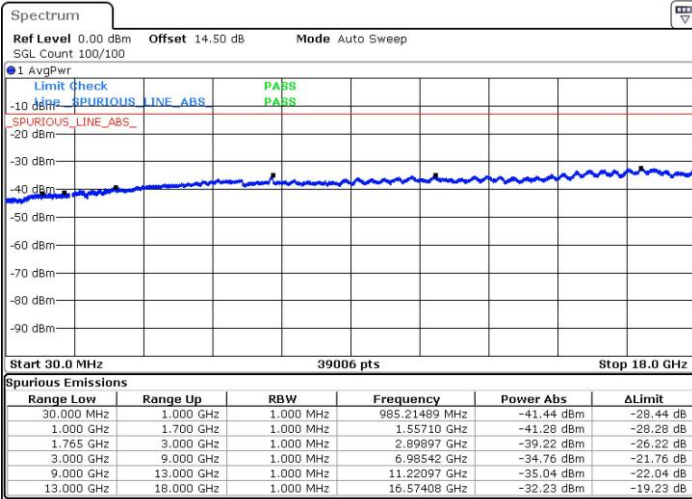

Date: 26.MAY.2017 14:03:31

Middle Channel / 16QAM

Date: 26.MAY.2017 14:04:27

Highest Channel / QPSK

Date: 26.MAY.2017 14:10:46

Highest Channel / 16QAM

Date: 26.MAY.2017 14:11:42

LTE Band 4 / 5MHz

Lowest Channel / QPSK

Lowest Channel / 16QAM

Date: 26.MAY.2017 14:19:57

Date: 26.MAY.2017 14:20:54

Middle Channel / QPSK

Middle Channel / 16QAM

Date: 26.MAY.2017 14:22:33

Date: 26.MAY.2017 14:23:29

LTE Band 4 / 5MHz

Highest Channel / QPSK

Date: 26.MAY.2017 14:29:47

Highest Channel / 16QAM

Date: 26.MAY.2017 14:30:43

LTE Band 4 / 10MHz

Lowest Channel / QPSK

Date: 26.MAY.2017 14:38:33