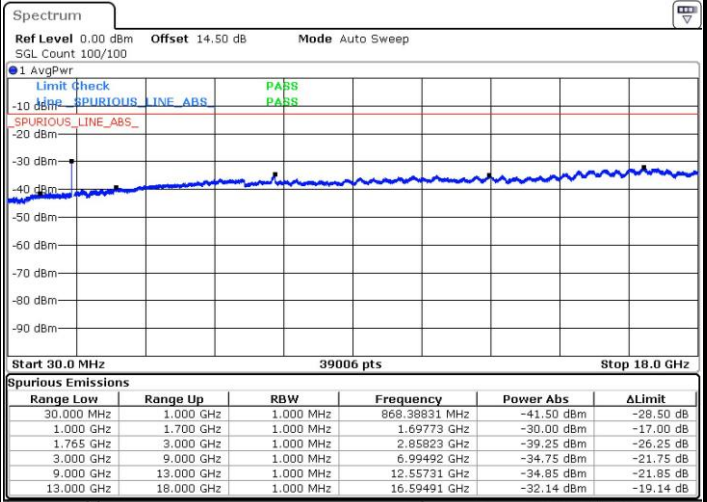

Lowest Channel / 16QAM

Date: 26.MAY.2017 14:39:29

LTE Band 4 / 10MHz

Middle Channel / QPSK

Middle Channel / 16QAM

Date: 26.MAY.2017 14:41:08

Date: 26.MAY.2017 14:42:05

Highest Channel / QPSK

Highest Channel / 16QAM

Date: 26.MAY.2017 14:48:22

Date: 26.MAY.2017 14:49:18

LTE Band 4 / 15MHz

Lowest Channel / QPSK

Lowest Channel / 16QAM

Date: 26.MAY.2017 14:56:54

Date: 26.MAY.2017 14:57:50

Middle Channel / QPSK

Middle Channel / 16QAM

Date: 26.MAY.2017 14:59:29

Date: 26.MAY.2017 15:00:25

LTE Band 4 / 15MHz

Highest Channel / QPSK

Highest Channel / 16QAM

Date: 26.MAY.2017 15:06:42