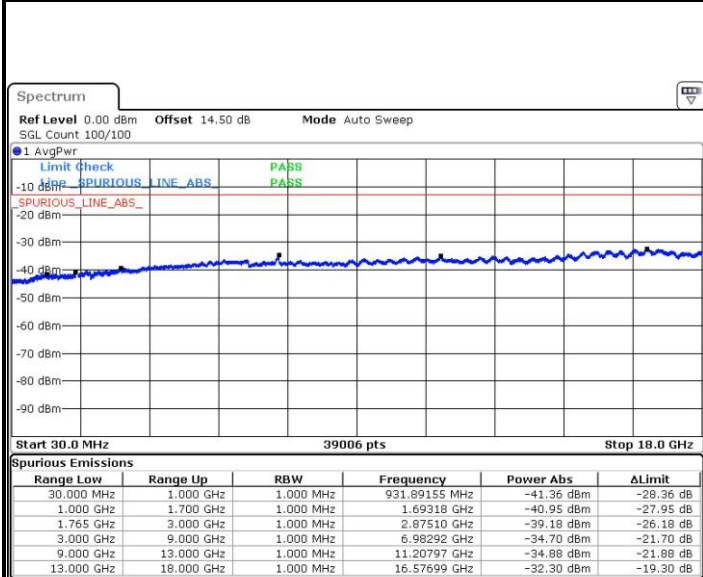

Lowest Channel / QPSK

Lowest Channel / 16QAM

Date: 26.MAY.2017 14:19:57

Date: 26.MAY.2017 14:20:54

Middle Channel / QPSK

Middle Channel / 16QAM

Date: 26.MAY.2017 14:22:33

Date: 26.MAY.2017 14:23:29

LTE Band 4 / 5MHz

Highest Channel / QPSK

Date: 26.MAY.2017 14:29:47

Highest Channel / 16QAM

Date: 26.MAY.2017 14:30:43

LTE Band 4 / 10MHz

Lowest Channel / QPSK

Date: 26.MAY.2017 14:38:33

Lowest Channel / 16QAM

Date: 26.MAY.2017 14:39:29

LTE Band 4 / 10MHz

Middle Channel / QPSK

Middle Channel / 16QAM

Date: 26.MAY.2017 14:41:08

Date: 26.MAY.2017 14:42:05

Highest Channel / QPSK

Highest Channel / 16QAM

Date: 26.MAY.2017 14:48:22

Date: 26.MAY.2017 14:49:18

LTE Band 4 / 15MHz

Lowest Channel / QPSK

Lowest Channel / 16QAM

Date: 26.MAY.2017 14:56:54

Date: 26.MAY.2017 14:57:50