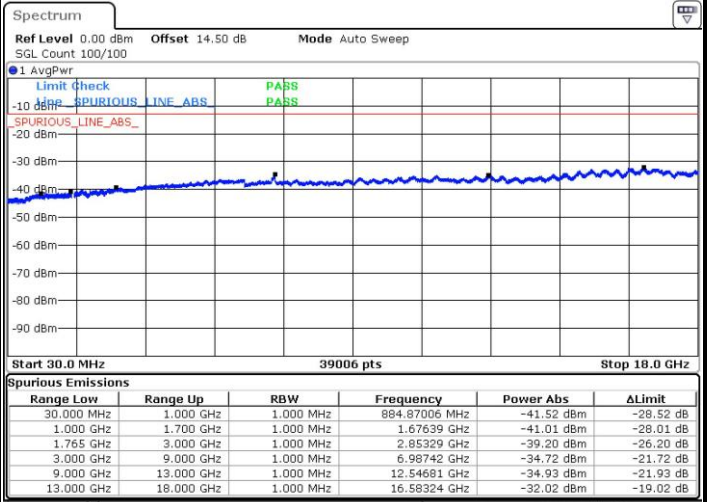

Middle Channel / QPSK

Middle Channel / 16QAM

Date: 26.MAY.2017 14:59:29

Date: 26.MAY.2017 15:00:25

LTE Band 4 / 15MHz

Highest Channel / QPSK

Highest Channel / 16QAM

Date: 26.MAY.2017 15:06:42

Date: 26.MAY.2017 15:07:38

LTE Band 4 / 20MHz

Lowest Channel / QPSK

Lowest Channel / 16QAM

Date: 26.MAY.2017 15:16:27

Date: 26.MAY.2017 15:17:23

LTE Band 4 / 20MHz

Middle Channel / QPSK

Middle Channel / 16QAM

Date: 26.MAY.2017 15:19:02

Date: 26.MAY.2017 15:19:59

Highest Channel / QPSK

Highest Channel / 16QAM

Date: 26.MAY.2017 15:26:15

Date: 26.MAY.2017 15:27:11

LTE Band 5 / 1.4MHz