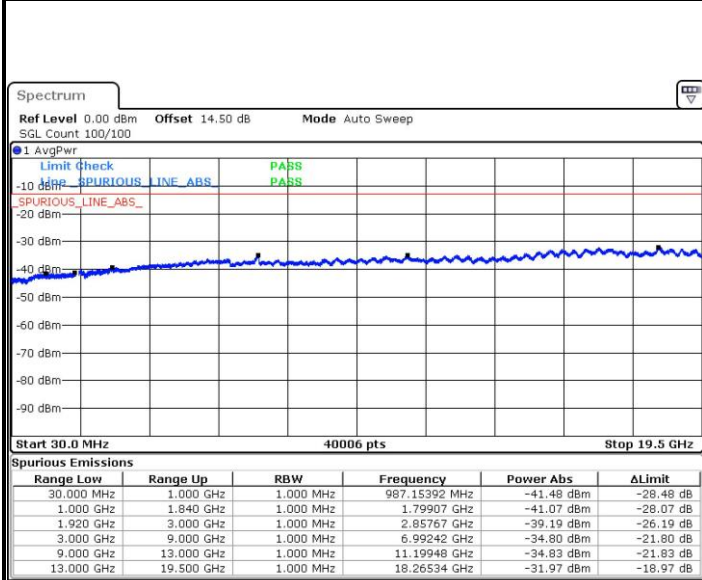

Middle Channel / QPSK

Middle Channel / 16QAM

Date: 25.MAY.2017 22:02:04

Date: 25.MAY.2017 22:03:01

LTE Band 2 / 15MHz

Highest Channel / QPSK

Highest Channel / 16QAM

LTE Band 2 / 20MHz

Lowest Channel / QPSK

Lowest Channel / 16QAM

LTE Band 2 / 20MHz

Middle Channel / QPSK

Date: 25.MAY.2017 22:19:12

Middle Channel / 16QAM

Date: 25.MAY.2017 22:20:09

Highest Channel / QPSK

Date: 25.MAY.2017 22:26:28

Highest Channel / 16QAM

Date: 25.MAY.2017 22:27:25

LTE Band 4 / 1.4MHz

Lowest Channel / QPSK

Lowest Channel / 16QAM

Date: 26.MAY.2017 13:42:01

Date: 26.MAY.2017 13:42:58

Middle Channel / QPSK

Middle Channel / 16QAM

Date: 26.MAY.2017 13:44:37

Date: 26.MAY.2017 13:45:34

LTE Band 4 / 1.4MHz

Highest Channel / QPSK

Date: 26.MAY.2017 13:51:52

Highest Channel / 16QAM