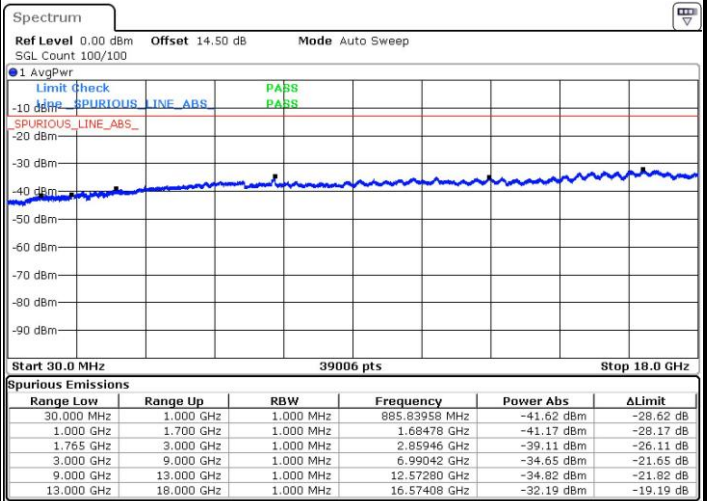

Lowest Channel / QPSK

Lowest Channel / 16QAM

LTE Band 2 / 20MHz

Middle Channel / QPSK

Date: 25.MAY.2017 22:19:12

Middle Channel / 16QAM

Date: 25.MAY.2017 22:20:09

Highest Channel / QPSK

Date: 25.MAY.2017 22:26:28

Highest Channel / 16QAM

Date: 25.MAY.2017 22:27:25

LTE Band 4 / 1.4MHz

Lowest Channel / QPSK

Lowest Channel / 16QAM

Date: 26.MAY.2017 13:42:01

Date: 26.MAY.2017 13:42:58

Middle Channel / QPSK

Middle Channel / 16QAM

Date: 26.MAY.2017 13:44:37

Date: 26.MAY.2017 13:45:34

LTE Band 4 / 1.4MHz

Highest Channel / QPSK

Date: 26.MAY.2017 13:51:52

Highest Channel / 16QAM