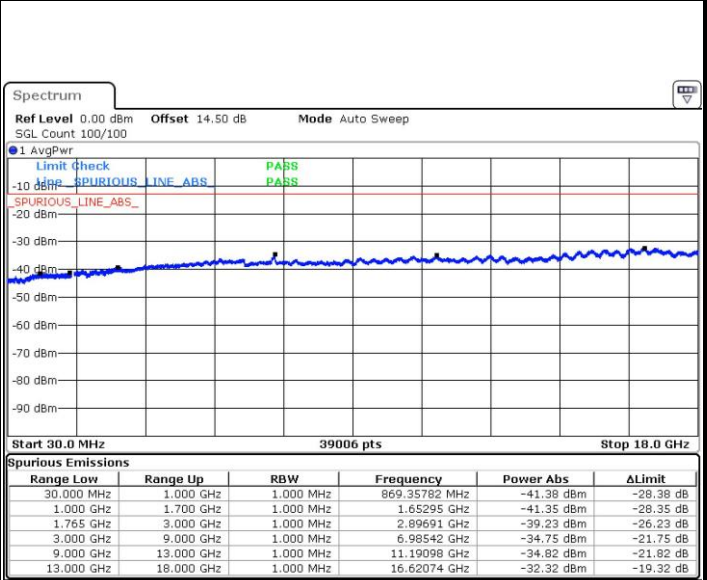

Date: 26.MAY.2017 14:03:31

Middle Channel / 16QAM

Date: 26.MAY.2017 14:04:27

Highest Channel / QPSK

Date: 26.MAY.2017 14:10:46

Highest Channel / 16QAM

Date: 26.MAY.2017 14:11:42

LTE Band 4 / 5MHz

Lowest Channel / QPSK

Lowest Channel / 16QAM

Date: 26.MAY.2017 14:19:57

Date: 26.MAY.2017 14:20:54

Middle Channel / QPSK

Middle Channel / 16QAM

Date: 26.MAY.2017 14:22:33

Date: 26.MAY.2017 14:23:29

LTE Band 4 / 5MHz

Highest Channel / QPSK

Date: 26.MAY.2017 14:29:47

Highest Channel / 16QAM

Date: 26.MAY.2017 14:30:43

LTE Band 4 / 10MHz

Lowest Channel / QPSK

Date: 26.MAY.2017 14:38:33