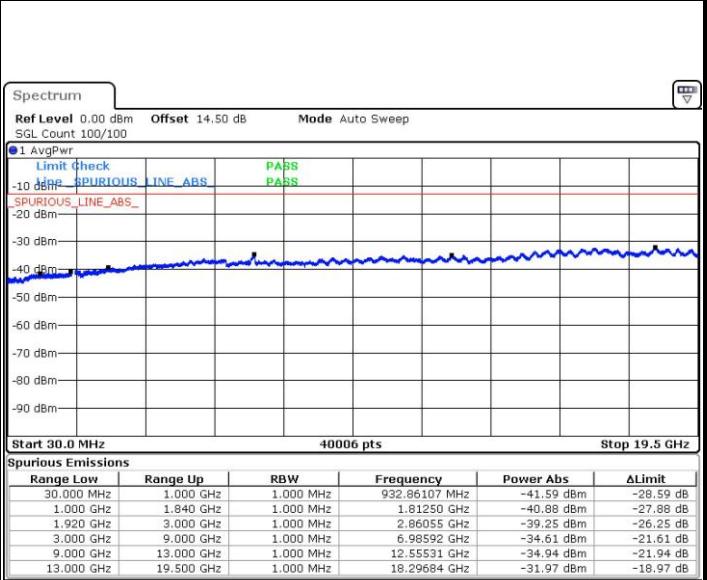

Middle Channel / QPSK

Middle Channel / 16QAM

Date: 25.MAY.2017 22:02:04

Date: 25.MAY.2017 22:03:01

LTE Band 2 / 15MHz

Highest Channel / QPSK

Highest Channel / 16QAM

LTE Band 2 / 20MHz

Lowest Channel / QPSK

Lowest Channel / 16QAM

LTE Band 2 / 20MHz

Middle Channel / QPSK

Date: 25.MAY.2017 22:19:12

Middle Channel / 16QAM

Date: 25.MAY.2017 22:20:09

Highest Channel / QPSK

Date: 25.MAY.2017 22:26:28

Highest Channel / 16QAM

Date: 25.MAY.2017 22:27:25

LTE Band 4 / 1.4MHz

Lowest Channel / QPSK

Lowest Channel / 16QAM

Date: 26.MAY.2017 13:42:01

Date: 26.MAY.2017 13:42:58

Middle Channel / QPSK

Middle Channel / 16QAM

Date: 26.MAY.2017 13:44:37

Date: 26.MAY.2017 13:45:34

LTE Band 4 / 1.4MHz

Highest Channel / QPSK

Date: 26.MAY.2017 13:51:52

Highest Channel / 16QAM