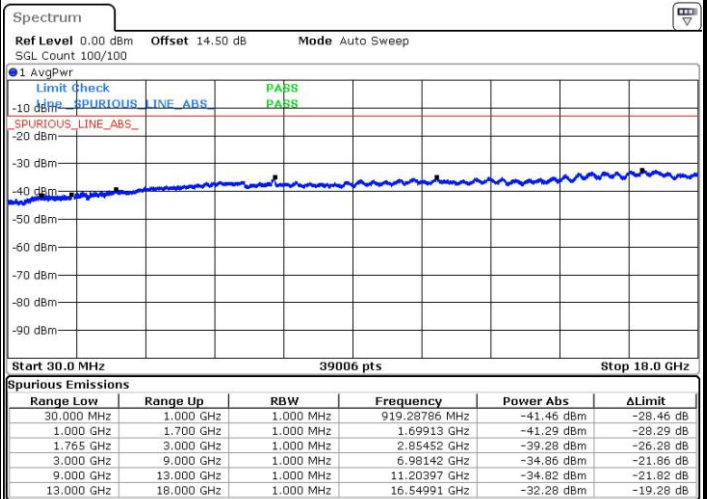

LTE Band 4 / 5MHz

Highest Channel / QPSK

Date: 26.MAY.2017 14:29:47

Highest Channel / 16QAM

Date: 26.MAY.2017 14:30:43

LTE Band 4 / 10MHz

Lowest Channel / QPSK

Date: 26.MAY.2017 14:38:33

Lowest Channel / 16QAM

Date: 26.MAY.2017 14:39:29

LTE Band 4 / 10MHz

Middle Channel / QPSK

Middle Channel / 16QAM

Date: 26.MAY.2017 14:41:08

Date: 26.MAY.2017 14:42:05

Highest Channel / QPSK

Highest Channel / 16QAM

Date: 26.MAY.2017 14:48:22

Date: 26.MAY.2017 14:49:18

LTE Band 4 / 15MHz

Lowest Channel / QPSK

Lowest Channel / 16QAM

Date: 26.MAY.2017 14:56:54

Date: 26.MAY.2017 14:57:50