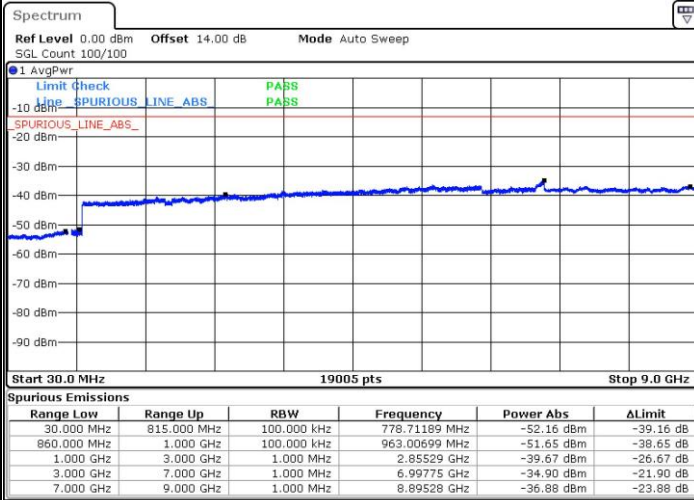

LTE Band 5 / 1.4MHz

Highest Channel / QPSK

Date: 26.MAY.2017 08:40:01

Highest Channel / 16QAM

Date: 26.MAY.2017 08:40:58

LTE Band 5 / 3MHz

Lowest Channel / QPSK

Date: 26.MAY.2017 08:50:00

Lowest Channel / 16QAM

Date: 26.MAY.2017 08:50:57

LTE Band 5 / 3MHz

Middle Channel / QPSK

Date: 26.MAY.2017 08:52:36

Middle Channel / 16QAM

Date: 26.MAY.2017 08:53:33

Highest Channel / QPSK

Date: 26.MAY.2017 09:01:52

Highest Channel / 16QAM

Date: 26.MAY.2017 09:02:49

LTE Band 5 / 5MHz

Lowest Channel / QPSK

Lowest Channel / 16QAM

Date: 26.MAY.2017 09:18:18

Date: 26.MAY.2017 09:19:14