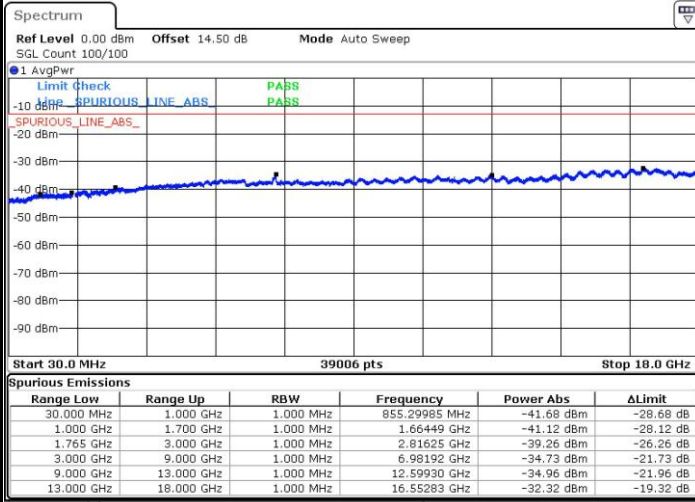

Date: 25.MAY.2017 22:26:28

Highest Channel / 16QAM

Date: 25.MAY.2017 22:27:25

LTE Band 4 / 1.4MHz

Lowest Channel / QPSK

Lowest Channel / 16QAM

Date: 26.MAY.2017 13:42:01

Date: 26.MAY.2017 13:42:58

Middle Channel / QPSK

Middle Channel / 16QAM

Date: 26.MAY.2017 13:44:37

Date: 26.MAY.2017 13:45:34

LTE Band 4 / 1.4MHz

Highest Channel / QPSK

Date: 26.MAY.2017 13:51:52

Highest Channel / 16QAM

Date: 26.MAY.2017 13:52:49

LTE Band 4 / 3MHz

Lowest Channel / QPSK

Date: 26.MAY.2017 14:00:56

Lowest Channel / 16QAM

Date: 26.MAY.2017 14:01:52

LTE Band 4 / 3MHz

Middle Channel / QPSK