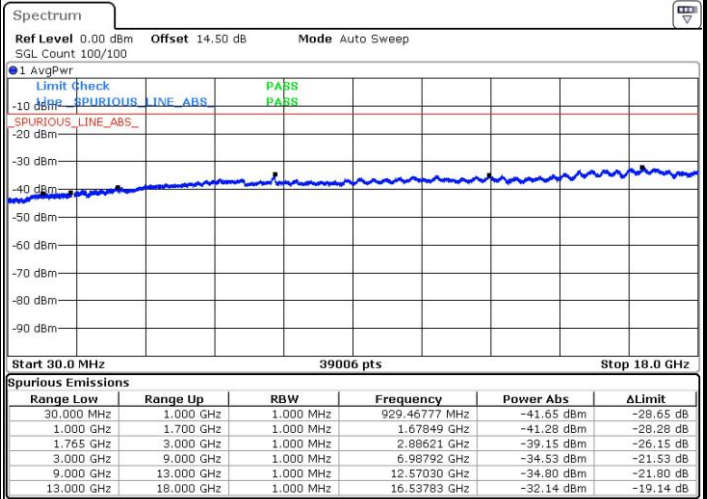

Date: 26.MAY.2017 14:03:31

Middle Channel / 16QAM

Date: 26.MAY.2017 14:04:27

Highest Channel / QPSK

Date: 26.MAY.2017 14:10:46

Highest Channel / 16QAM

Date: 26.MAY.2017 14:11:42

LTE Band 4 / 5MHz

Lowest Channel / QPSK

Lowest Channel / 16QAM

Date: 26.MAY.2017 14:19:57

Date: 26.MAY.2017 14:20:54

Middle Channel / QPSK

Middle Channel / 16QAM

Date: 26.MAY.2017 14:22:33

Date: 26.MAY.2017 14:23:29

LTE Band 4 / 5MHz

Highest Channel / QPSK

Date: 26.MAY.2017 14:29:47

Highest Channel / 16QAM

Date: 26.MAY.2017 14:30:43

LTE Band 4 / 10MHz

Lowest Channel / QPSK

Date: 26.MAY.2017 14:38:33