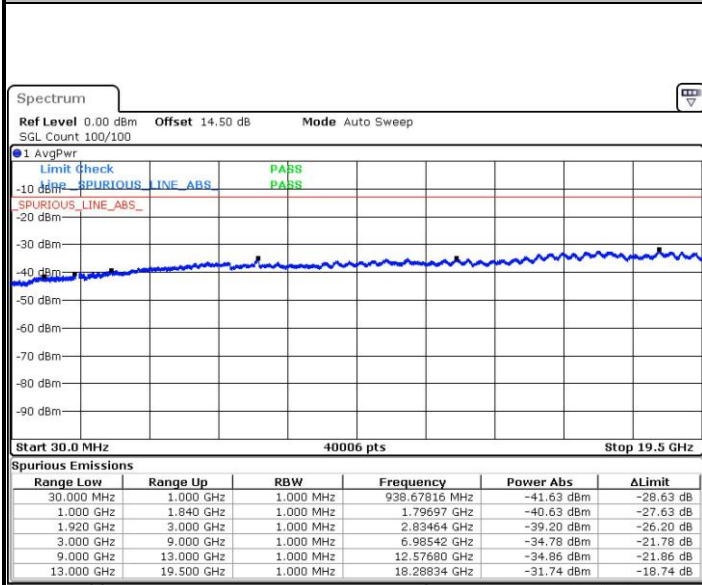

LTE Band 2 / 5MHz

Highest Channel / QPSK

Date: 25.MAY.2017 21:35:01

Highest Channel / 16QAM

Date: 25.MAY.2017 21:35:57

LTE Band 2 / 10MHz

Lowest Channel / QPSK

Date: 25.MAY.2017 21:42:18

Lowest Channel / 16QAM

Date: 25.MAY.2017 21:43:14

LTE Band 2 / 10MHz

Middle Channel / QPSK

Date: 25.MAY.2017 21:44:54

Middle Channel / 16QAM

Date: 25.MAY.2017 21:45:51

Highest Channel / QPSK

Date: 25.MAY.2017 21:52:11

Highest Channel / 16QAM

Date: 25.MAY.2017 21:53:08

LTE Band 2 / 15MHz

Lowest Channel / QPSK

Lowest Channel / 16QAM

Date: 25.MAY.2017 21:59:27

Date: 25.MAY.2017 22:00:24

Middle Channel / QPSK

Middle Channel / 16QAM

Date: 25.MAY.2017 22:02:04

Date: 25.MAY.2017 22:03:01

LTE Band 2 / 15MHz

Highest Channel / QPSK

Highest Channel / 16QAM

LTE Band 2 / 20MHz