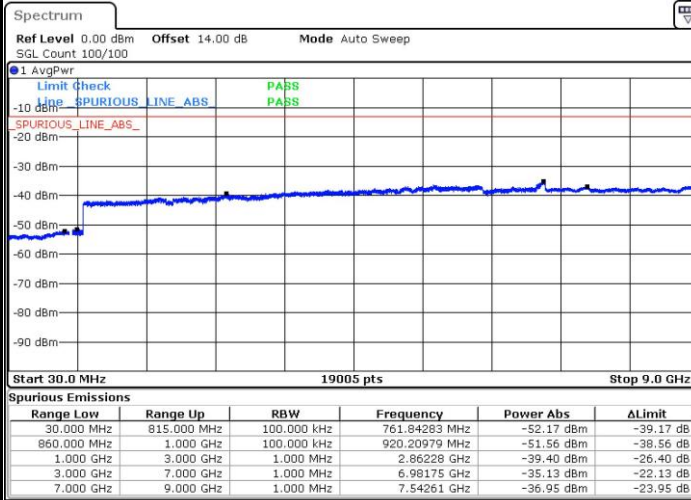

Middle Channel / 16QAM

Date: 26.MAY.2017 15:19:02

Date: 26.MAY.2017 15:19:59

Highest Channel / QPSK

Highest Channel / 16QAM

Date: 26.MAY.2017 15:26:15

Date: 26.MAY.2017 15:27:11

LTE Band 5 / 1.4MHz

Lowest Channel / QPSK

Lowest Channel / 16QAM

Date: 26.MAY.2017 08:28:10

Date: 26.MAY.2017 08:29:06

Middle Channel / QPSK

Middle Channel / 16QAM

Date: 26.MAY.2017 08:30:45

Date: 26.MAY.2017 08:31:42

LTE Band 5 / 1.4MHz

Highest Channel / QPSK

Date: 26.MAY.2017 08:40:01

Highest Channel / 16QAM

Date: 26.MAY.2017 08:40:58

LTE Band 5 / 3MHz

Lowest Channel / QPSK

Date: 26.MAY.2017 08:50:00