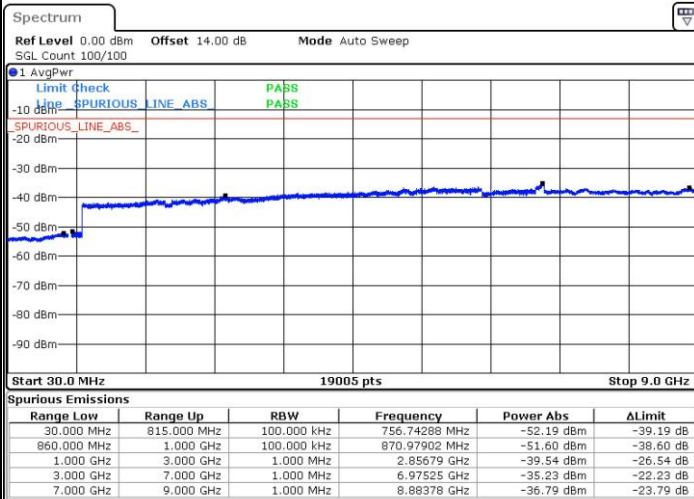

Middle Channel / QPSK

Middle Channel / 16QAM

Date: 26.MAY.2017 09:20:53

Date: 26.MAY.2017 09:21:50