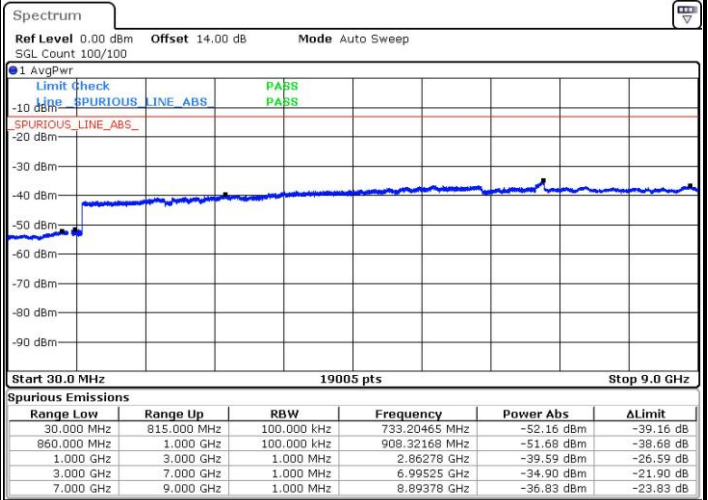

LTE Band 5 / 1.4MHz

Highest Channel / QPSK

Date: 26.MAY.2017 08:40:01

Highest Channel / 16QAM

Date: 26.MAY.2017 08:40:58

LTE Band 5 / 3MHz

Lowest Channel / QPSK

Date: 26.MAY.2017 08:50:00

Lowest Channel / 16QAM

Date: 26.MAY.2017 08:50:57

LTE Band 5 / 3MHz

Middle Channel / QPSK

Date: 26.MAY.2017 08:52:36

Middle Channel / 16QAM

Date: 26.MAY.2017 08:53:33

Highest Channel / QPSK

Date: 26.MAY.2017 09:01:52

Highest Channel / 16QAM

Date: 26.MAY.2017 09:02:49

LTE Band 5 / 5MHz

Lowest Channel / QPSK

Lowest Channel / 16QAM

Date: 26.MAY.2017 09:18:18

Date: 26.MAY.2017 09:19:14