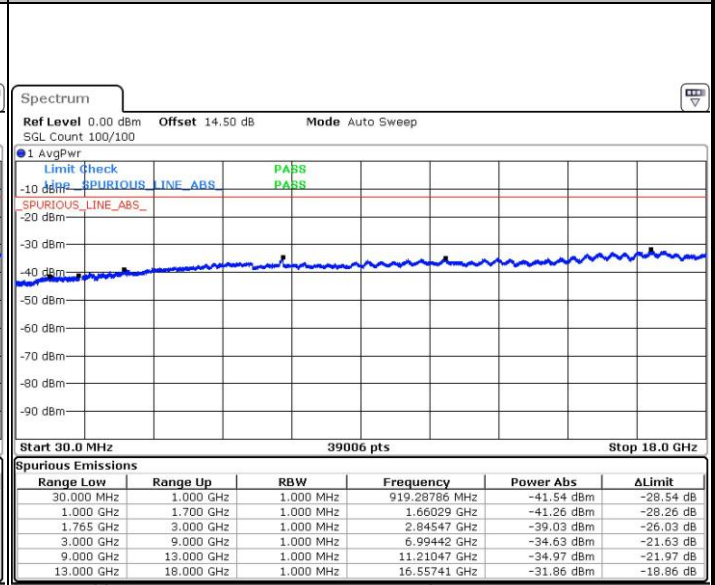

Date: 26.MAY.2017 14:03:31

Middle Channel / 16QAM

Date: 26.MAY.2017 14:04:27

Highest Channel / QPSK

Date: 26.MAY.2017 14:10:46

Highest Channel / 16QAM

Date: 26.MAY.2017 14:11:42

LTE Band 4 / 5MHz