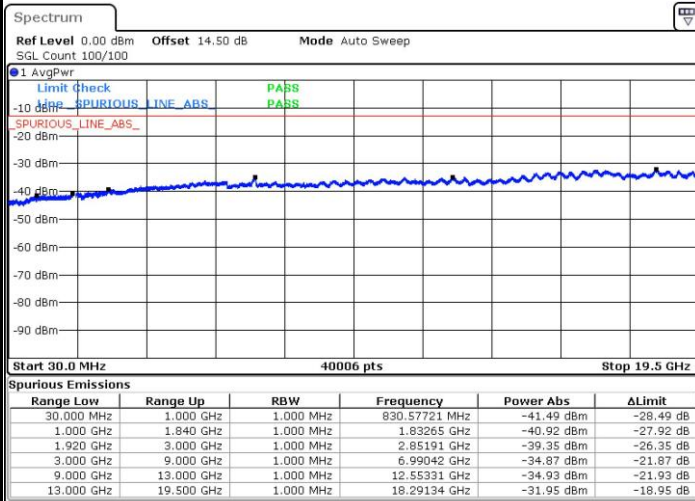

Date: 25.MAY.2017 21:52:11

Highest Channel / 16QAM

Date: 25.MAY.2017 21:53:08

LTE Band 2 / 15MHz

Lowest Channel / QPSK

Lowest Channel / 16QAM

Date: 25.MAY.2017 21:59:27

Date: 25.MAY.2017 22:00:24

Middle Channel / QPSK

Middle Channel / 16QAM

Date: 25.MAY.2017 22:02:04

Date: 25.MAY.2017 22:03:01

LTE Band 2 / 15MHz

Highest Channel / QPSK

Highest Channel / 16QAM

LTE Band 2 / 20MHz