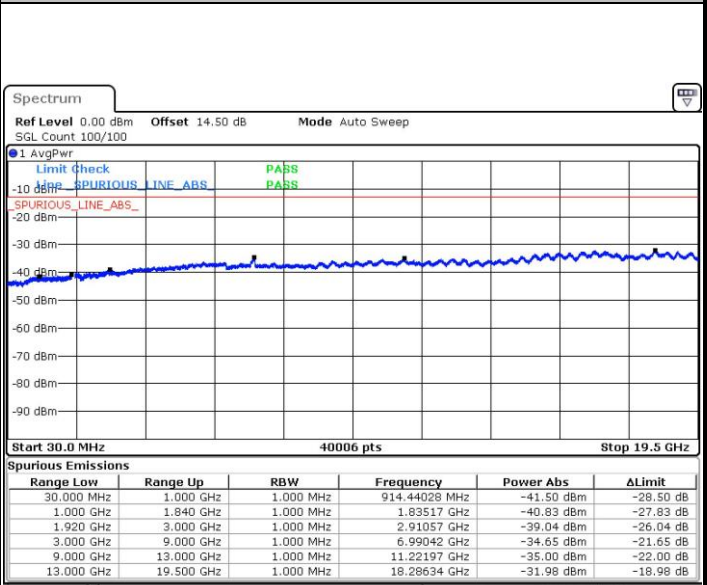

Middle Channel / QPSK

Middle Channel / 16QAM

Date: 25.MAY.2017 22:02:04

Date: 25.MAY.2017 22:03:01

LTE Band 2 / 15MHz

Highest Channel / QPSK

Highest Channel / 16QAM

LTE Band 2 / 20MHz

Lowest Channel / QPSK

Lowest Channel / 16QAM

LTE Band 2 / 20MHz

Middle Channel / QPSK

Date: 25.MAY.2017 22:19:12

Middle Channel / 16QAM

Date: 25.MAY.2017 22:20:09

Highest Channel / QPSK

Date: 25.MAY.2017 22:26:28

Highest Channel / 16QAM

Date: 25.MAY.2017 22:27:25

LTE Band 4 / 1.4MHz

Lowest Channel / QPSK

Lowest Channel / 16QAM

Date: 26.MAY.2017 13:42:01

Date: 26.MAY.2017 13:42:58

Middle Channel / QPSK

Middle Channel / 16QAM

Date: 26.MAY.2017 13:44:37

Date: 26.MAY.2017 13:45:34

LTE Band 4 / 1.4MHz

Highest Channel / QPSK

Date: 26.MAY.2017 13:51:52

Highest Channel / 16QAM