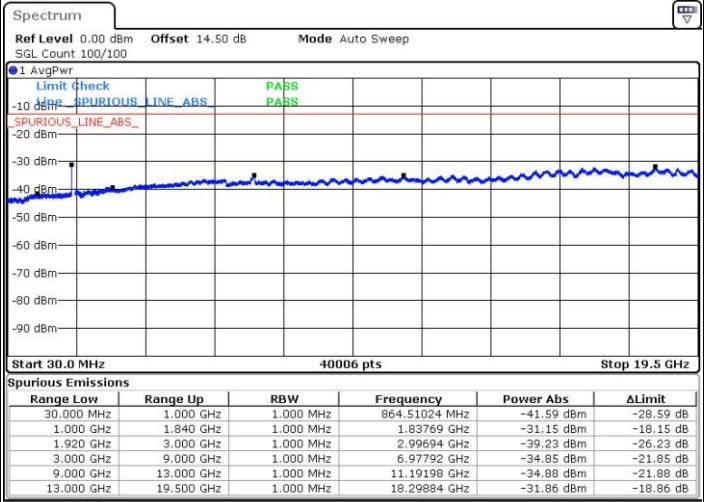

Lowest Channel / 16QAM

Date: 25.MAY.2017 21:43:14

LTE Band 2 / 10MHz

Middle Channel / QPSK

Date: 25.MAY.2017 21:44:54

Middle Channel / 16QAM

Date: 25.MAY.2017 21:45:51

Highest Channel / QPSK

Date: 25.MAY.2017 21:52:11

Highest Channel / 16QAM

Date: 25.MAY.2017 21:53:08

LTE Band 2 / 15MHz

Lowest Channel / QPSK

Lowest Channel / 16QAM

Date: 25.MAY.2017 21:59:27

Date: 25.MAY.2017 22:00:24

Middle Channel / QPSK

Middle Channel / 16QAM

Date: 25.MAY.2017 22:02:04

Date: 25.MAY.2017 22:03:01

LTE Band 2 / 15MHz

Highest Channel / QPSK

Highest Channel / 16QAM

LTE Band 2 / 20MHz