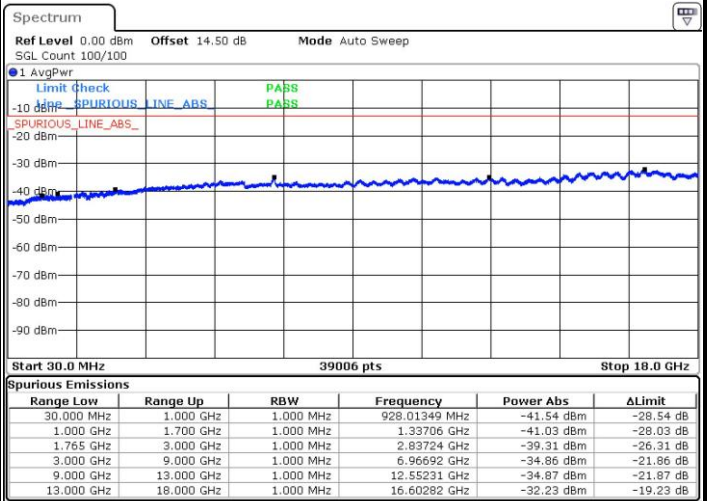

Lowest Channel / 16QAM

Date: 26.MAY.2017 14:39:29

LTE Band 4 / 10MHz

Middle Channel / QPSK

Middle Channel / 16QAM

Date: 26.MAY.2017 14:41:08

Date: 26.MAY.2017 14:42:05

Highest Channel / QPSK

Highest Channel / 16QAM

Date: 26.MAY.2017 14:48:22

Date: 26.MAY.2017 14:49:18

LTE Band 4 / 15MHz

Lowest Channel / QPSK

Lowest Channel / 16QAM

Date: 26.MAY.2017 14:56:54

Date: 26.MAY.2017 14:57:50

Middle Channel / QPSK

Middle Channel / 16QAM

Date: 26.MAY.2017 14:59:29

Date: 26.MAY.2017 15:00:25

LTE Band 4 / 15MHz

Highest Channel / QPSK

Highest Channel / 16QAM

Date: 26.MAY.2017 15:06:42