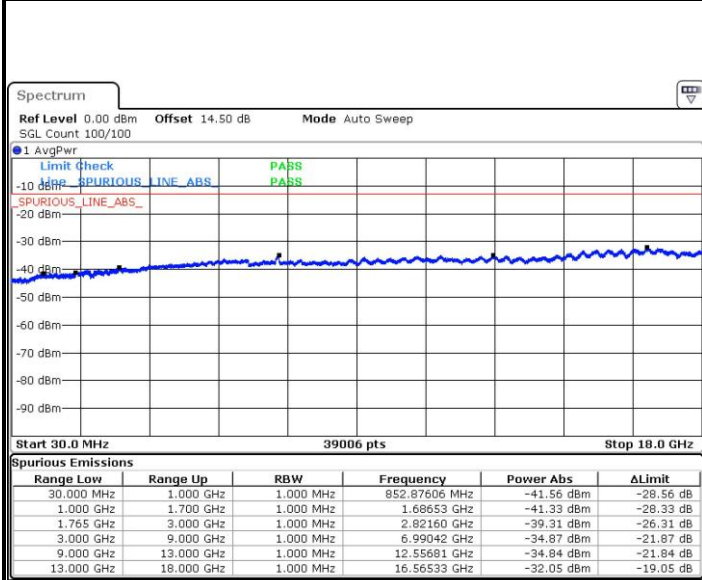

Middle Channel / QPSK

Middle Channel / 16QAM

Date: 26.MAY.2017 13:44:37

Date: 26.MAY.2017 13:45:34

LTE Band 4 / 1.4MHz

Highest Channel / QPSK

Date: 26.MAY.2017 13:51:52

Highest Channel / 16QAM

Date: 26.MAY.2017 13:52:49

LTE Band 4 / 3MHz

Lowest Channel / QPSK

Date: 26.MAY.2017 14:00:56

Lowest Channel / 16QAM

Date: 26.MAY.2017 14:01:52

LTE Band 4 / 3MHz

Middle Channel / QPSK

Date: 26.MAY.2017 14:03:31

Middle Channel / 16QAM

Date: 26.MAY.2017 14:04:27

Highest Channel / QPSK

Date: 26.MAY.2017 14:10:46

Highest Channel / 16QAM

Date: 26.MAY.2017 14:11:42

LTE Band 4 / 5MHz