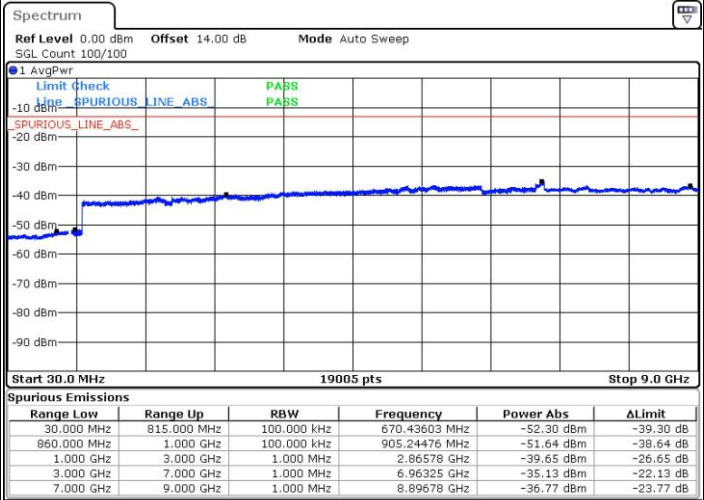

Date: 26.MAY.2017 15:07:38

LTE Band 4 / 20MHz

Lowest Channel / QPSK

Lowest Channel / 16QAM

Date: 26.MAY.2017 15:16:27

Date: 26.MAY.2017 15:17:23

LTE Band 4 / 20MHz

Middle Channel / QPSK

Middle Channel / 16QAM

Date: 26.MAY.2017 15:19:02

Date: 26.MAY.2017 15:19:59

Highest Channel / QPSK

Highest Channel / 16QAM

Date: 26.MAY.2017 15:26:15

Date: 26.MAY.2017 15:27:11

LTE Band 5 / 1.4MHz

Lowest Channel / QPSK

Lowest Channel / 16QAM

Date: 26.MAY.2017 08:28:10

Date: 26.MAY.2017 08:29:06

Middle Channel / QPSK

Middle Channel / 16QAM

Date: 26.MAY.2017 08:30:45

Date: 26.MAY.2017 08:31:42

LTE Band 5 / 1.4MHz

Highest Channel / QPSK

Date: 26.MAY.2017 08:40:01

Highest Channel / 16QAM

Date: 26.MAY.2017 08:40:58

LTE Band 5 / 3MHz

Lowest Channel / QPSK

Date: 26.MAY.2017 08:50:00