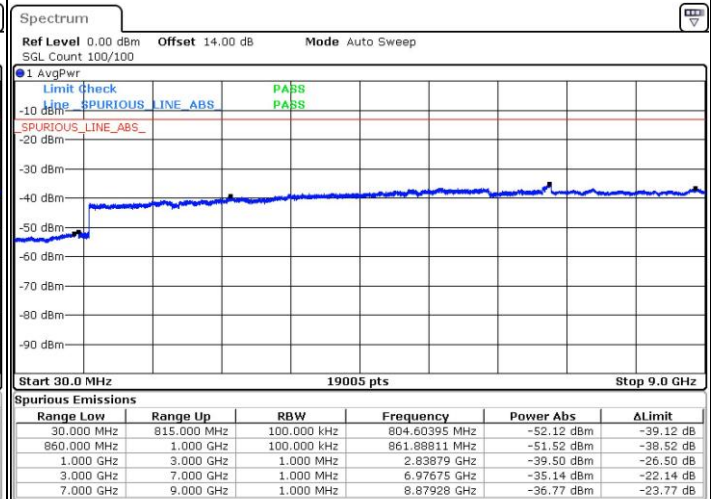

LTE Band 5 / 1.4MHz

Highest Channel / QPSK

Date: 26.MAY.2017 08:40:01

Highest Channel / 16QAM

Date: 26.MAY.2017 08:40:58

LTE Band 5 / 3MHz

Lowest Channel / QPSK

Date: 26.MAY.2017 08:50:00

Lowest Channel / 16QAM

Date: 26.MAY.2017 08:50:57

LTE Band 5 / 3MHz

Middle Channel / QPSK

Date: 26.MAY.2017 08:52:36

Middle Channel / 16QAM

Date: 26.MAY.2017 08:53:33

Highest Channel / QPSK

Date: 26.MAY.2017 09:01:52

Highest Channel / 16QAM

Date: 26.MAY.2017 09:02:49

LTE Band 5 / 5MHz

Lowest Channel / QPSK

Lowest Channel / 16QAM

Date: 26.MAY.2017 09:18:18

Date: 26.MAY.2017 09:19:14