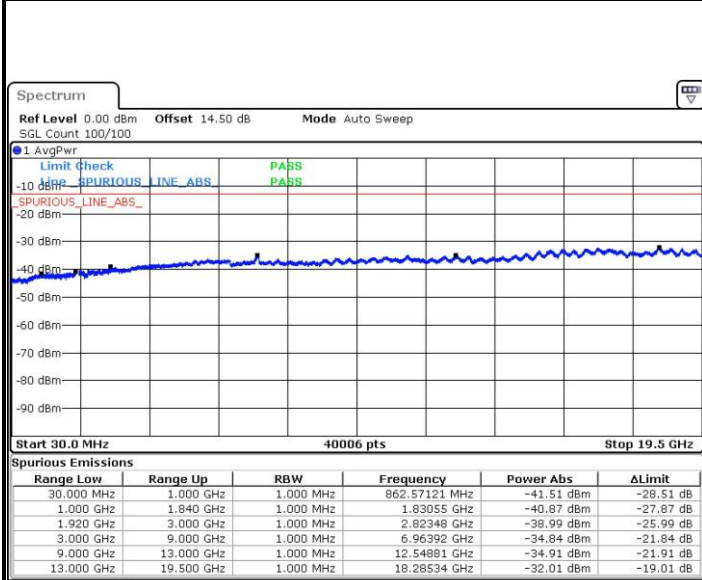

LTE Band 2 / 5MHz

Highest Channel / QPSK

Date: 25.MAY.2017 21:35:01

Highest Channel / 16QAM

Date: 25.MAY.2017 21:35:57

LTE Band 2 / 10MHz

Lowest Channel / QPSK

Date: 25.MAY.2017 21:42:18

Lowest Channel / 16QAM

Date: 25.MAY.2017 21:43:14

LTE Band 2 / 10MHz

Middle Channel / QPSK

Date: 25.MAY.2017 21:44:54

Middle Channel / 16QAM

Date: 25.MAY.2017 21:45:51

Highest Channel / QPSK

Date: 25.MAY.2017 21:52:11

Highest Channel / 16QAM

Date: 25.MAY.2017 21:53:08

LTE Band 2 / 15MHz

Lowest Channel / QPSK

Lowest Channel / 16QAM

Date: 25.MAY.2017 21:59:27

Date: 25.MAY.2017 22:00:24