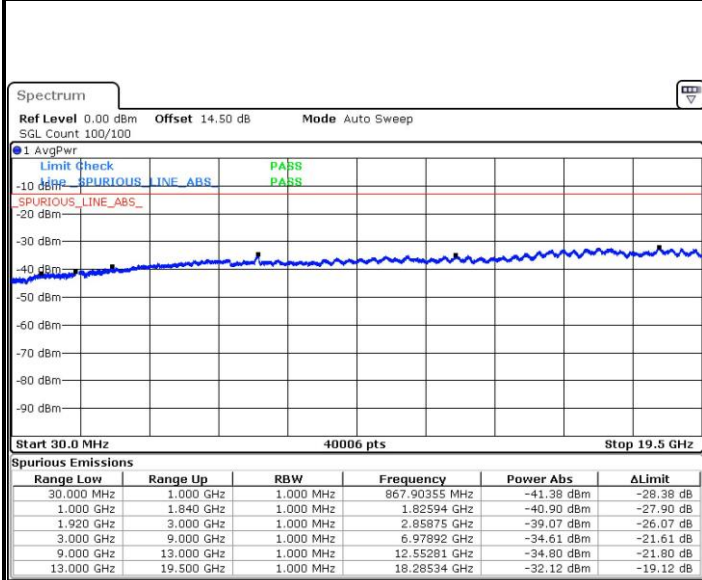

LTE Band 2 / 5MHz

Highest Channel / QPSK

Date: 25.MAY.2017 21:35:01

Highest Channel / 16QAM

Date: 25.MAY.2017 21:35:57

LTE Band 2 / 10MHz

Lowest Channel / QPSK

Date: 25.MAY.2017 21:42:18

Lowest Channel / 16QAM

Date: 25.MAY.2017 21:43:14

LTE Band 2 / 10MHz

Middle Channel / QPSK

Date: 25.MAY.2017 21:44:54

Middle Channel / 16QAM

Date: 25.MAY.2017 21:45:51

Highest Channel / QPSK

Date: 25.MAY.2017 21:52:11

Highest Channel / 16QAM

Date: 25.MAY.2017 21:53:08

LTE Band 2 / 15MHz

Lowest Channel / QPSK

Lowest Channel / 16QAM

Date: 25.MAY.2017 21:59:27

Date: 25.MAY.2017 22:00:24

Middle Channel / QPSK

Middle Channel / 16QAM

Date: 25.MAY.2017 22:02:04

Date: 25.MAY.2017 22:03:01

LTE Band 2 / 15MHz

Highest Channel / QPSK

Highest Channel / 16QAM

LTE Band 2 / 20MHz