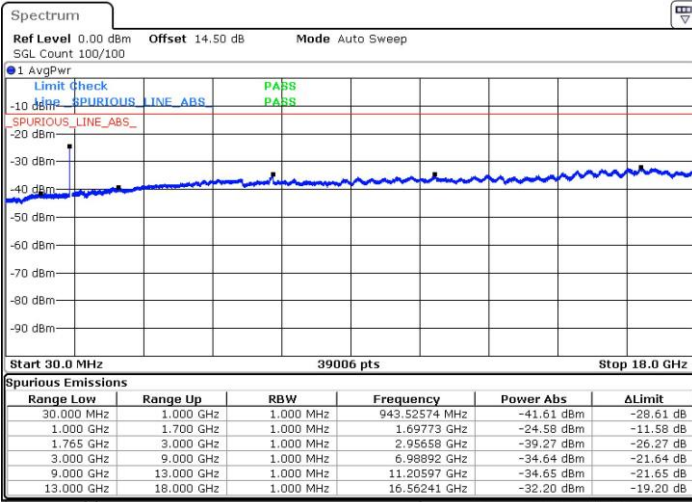

Lowest Channel / 16QAM

Date: 26.MAY.2017 14:39:29

LTE Band 4 / 10MHz

Middle Channel / QPSK

Middle Channel / 16QAM

Date: 26.MAY.2017 14:41:08

Date: 26.MAY.2017 14:42:05

Highest Channel / QPSK

Highest Channel / 16QAM

Date: 26.MAY.2017 14:48:22

Date: 26.MAY.2017 14:49:18

LTE Band 4 / 15MHz

Lowest Channel / QPSK

Lowest Channel / 16QAM

Date: 26.MAY.2017 14:56:54

Date: 26.MAY.2017 14:57:50

Middle Channel / QPSK

Middle Channel / 16QAM

Date: 26.MAY.2017 14:59:29

Date: 26.MAY.2017 15:00:25

LTE Band 4 / 15MHz

Highest Channel / QPSK

Highest Channel / 16QAM

Date: 26.MAY.2017 15:06:42