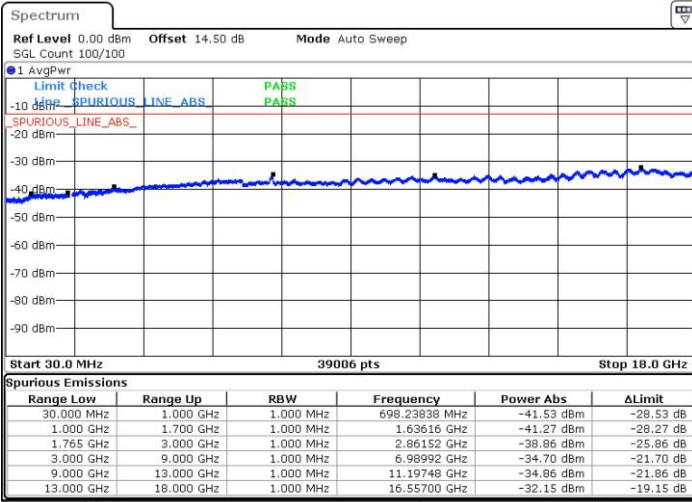

Lowest Channel / QPSK

Lowest Channel / 16QAM

LTE Band 2 / 20MHz

Middle Channel / QPSK

Date: 25.MAY.2017 22:19:12

Middle Channel / 16QAM

Date: 25.MAY.2017 22:20:09

Highest Channel / QPSK

Date: 25.MAY.2017 22:26:28

Highest Channel / 16QAM

Date: 25.MAY.2017 22:27:25

LTE Band 4 / 1.4MHz

Lowest Channel / QPSK

Lowest Channel / 16QAM

Date: 26.MAY.2017 13:42:01

Date: 26.MAY.2017 13:42:58

Middle Channel / QPSK

Middle Channel / 16QAM

Date: 26.MAY.2017 13:44:37

Date: 26.MAY.2017 13:45:34

LTE Band 4 / 1.4MHz

Highest Channel / QPSK

Date: 26.MAY.2017 13:51:52

Highest Channel / 16QAM