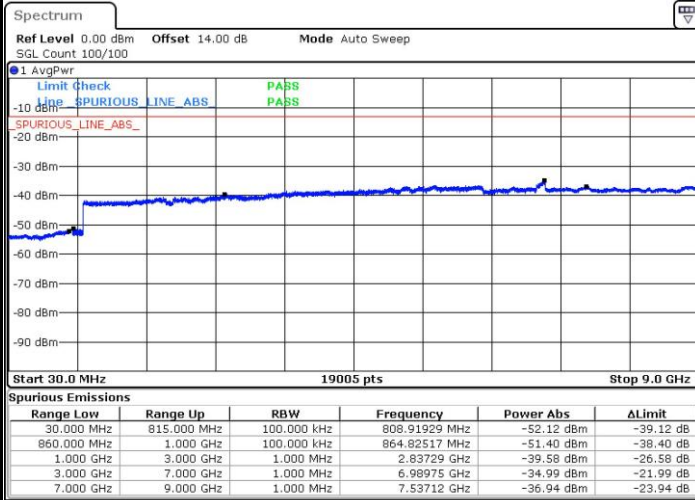

Date: 26.MAY.2017 15:07:38

LTE Band 4 / 20MHz

Lowest Channel / QPSK

Lowest Channel / 16QAM

Date: 26.MAY.2017 15:16:27

Date: 26.MAY.2017 15:17:23

LTE Band 4 / 20MHz

Middle Channel / QPSK

Middle Channel / 16QAM

Date: 26.MAY.2017 15:19:02

Date: 26.MAY.2017 15:19:59

Highest Channel / QPSK

Highest Channel / 16QAM

Date: 26.MAY.2017 15:26:15

Date: 26.MAY.2017 15:27:11

LTE Band 5 / 1.4MHz

Lowest Channel / QPSK

Lowest Channel / 16QAM

Date: 26.MAY.2017 08:28:10

Date: 26.MAY.2017 08:29:06

Middle Channel / QPSK

Middle Channel / 16QAM

Date: 26.MAY.2017 08:30:45

Date: 26.MAY.2017 08:31:42

LTE Band 5 / 1.4MHz

Highest Channel / QPSK

Date: 26.MAY.2017 08:40:01

Highest Channel / 16QAM

Date: 26.MAY.2017 08:40:58

LTE Band 5 / 3MHz

Lowest Channel / QPSK

Date: 26.MAY.2017 08:50:00