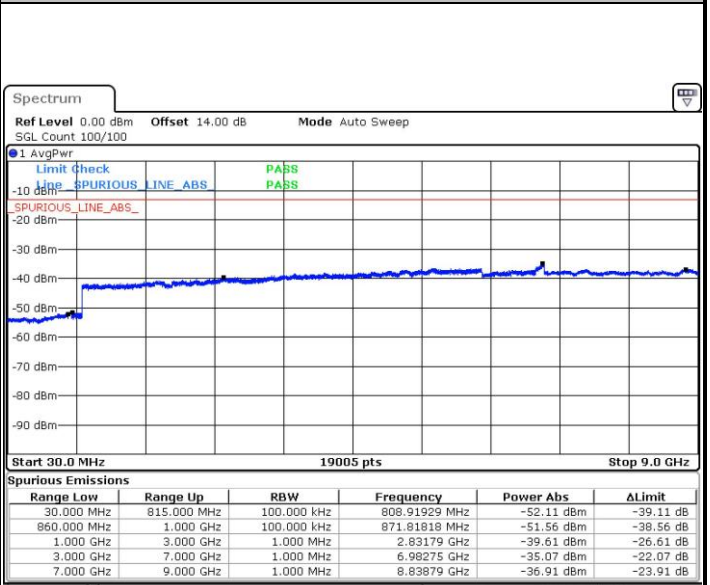

LTE Band 5 / 1.4MHz

Highest Channel / QPSK

Date: 26.MAY.2017 08:40:01

Highest Channel / 16QAM

Date: 26.MAY.2017 08:40:58

LTE Band 5 / 3MHz

Lowest Channel / QPSK

Date: 26.MAY.2017 08:50:00

Lowest Channel / 16QAM

Date: 26.MAY.2017 08:50:57

LTE Band 5 / 3MHz

Middle Channel / QPSK

Date: 26.MAY.2017 08:52:36

Middle Channel / 16QAM

Date: 26.MAY.2017 08:53:33

Highest Channel / QPSK

Date: 26.MAY.2017 09:01:52

Highest Channel / 16QAM

Date: 26.MAY.2017 09:02:49

LTE Band 5 / 5MHz

Lowest Channel / QPSK

Lowest Channel / 16QAM

Date: 26.MAY.2017 09:18:18

Date: 26.MAY.2017 09:19:14