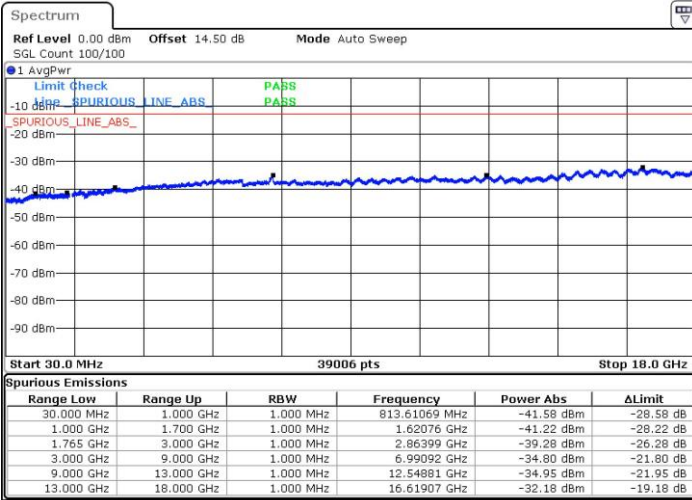

LTE Band 4 / 5MHz

Lowest Channel / QPSK

Lowest Channel / 16QAM

Date: 26.MAY.2017 14:19:57

Date: 26.MAY.2017 14:20:54