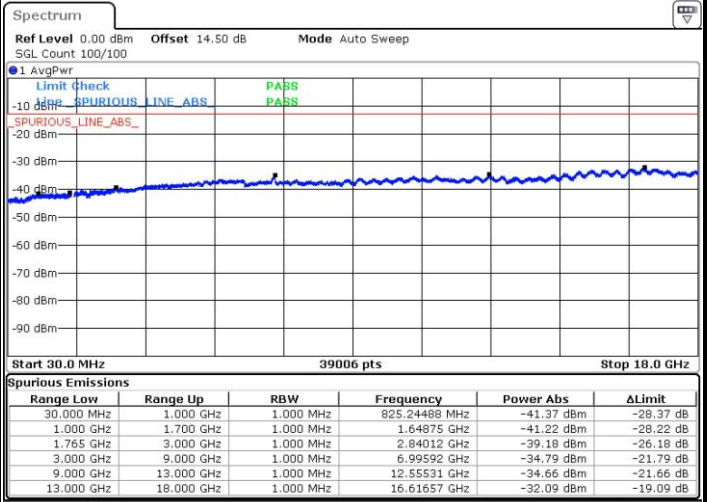

Lowest Channel / QPSK

Lowest Channel / 16QAM

LTE Band 2 / 20MHz

Middle Channel / QPSK

Date: 25.MAY.2017 22:19:12

Middle Channel / 16QAM

Date: 25.MAY.2017 22:20:09

Highest Channel / QPSK

Date: 25.MAY.2017 22:26:28

Highest Channel / 16QAM

Date: 25.MAY.2017 22:27:25

LTE Band 4 / 1.4MHz

Lowest Channel / QPSK

Lowest Channel / 16QAM

Date: 26.MAY.2017 13:42:01

Date: 26.MAY.2017 13:42:58

Middle Channel / QPSK

Middle Channel / 16QAM

Date: 26.MAY.2017 13:44:37

Date: 26.MAY.2017 13:45:34

LTE Band 4 / 1.4MHz

Highest Channel / QPSK

Date: 26.MAY.2017 13:51:52

Highest Channel / 16QAM