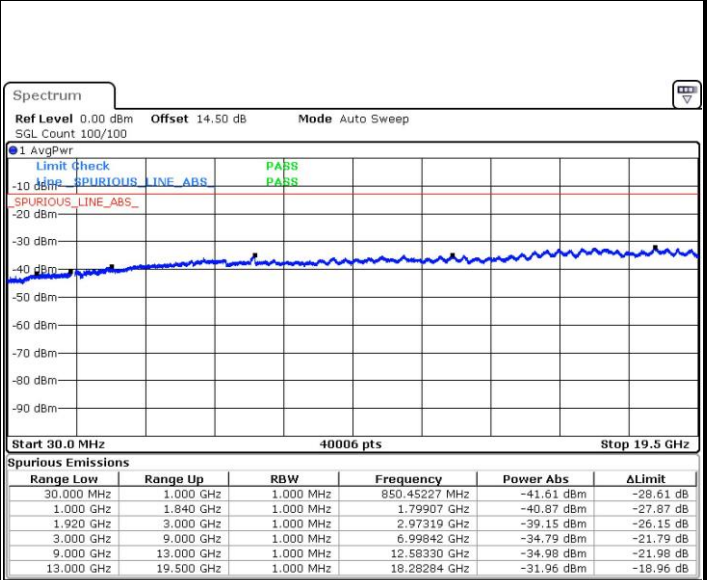

LTE Band 2 / 5MHz

Highest Channel / QPSK

Date: 25.MAY.2017 21:35:01

Highest Channel / 16QAM

Date: 25.MAY.2017 21:35:57

LTE Band 2 / 10MHz

Lowest Channel / QPSK

Date: 25.MAY.2017 21:42:18

Lowest Channel / 16QAM

Date: 25.MAY.2017 21:43:14

LTE Band 2 / 10MHz

Middle Channel / QPSK

Date: 25.MAY.2017 21:44:54

Middle Channel / 16QAM

Date: 25.MAY.2017 21:45:51

Highest Channel / QPSK

Date: 25.MAY.2017 21:52:11

Highest Channel / 16QAM

Date: 25.MAY.2017 21:53:08

LTE Band 2 / 15MHz

Lowest Channel / QPSK

Lowest Channel / 16QAM

Date: 25.MAY.2017 21:59:27

Date: 25.MAY.2017 22:00:24