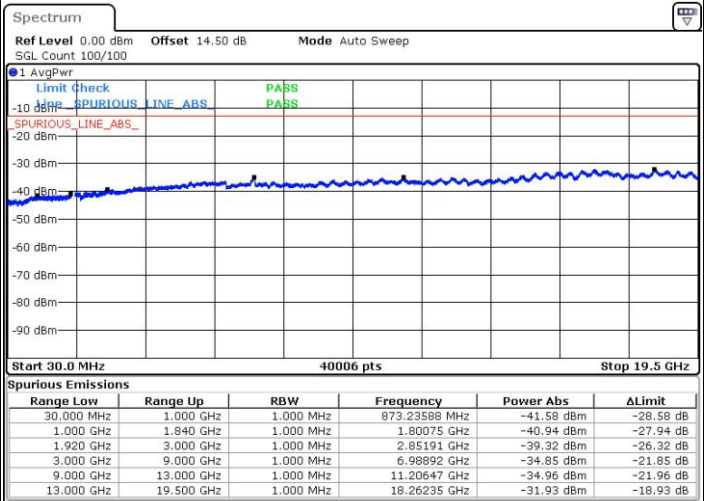

Date: 25.MAY.2017 21:52:11

Highest Channel / 16QAM

Date: 25.MAY.2017 21:53:08

LTE Band 2 / 15MHz

Lowest Channel / QPSK

Lowest Channel / 16QAM

Date: 25.MAY.2017 21:59:27

Date: 25.MAY.2017 22:00:24

Middle Channel / QPSK

Middle Channel / 16QAM

Date: 25.MAY.2017 22:02:04

Date: 25.MAY.2017 22:03:01

LTE Band 2 / 15MHz

Highest Channel / QPSK

Highest Channel / 16QAM

LTE Band 2 / 20MHz