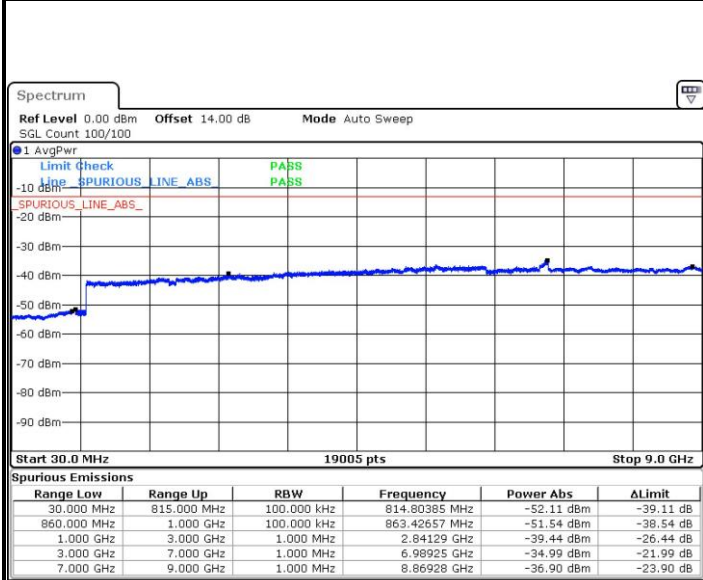

LTE Band 5 / 1.4MHz

Highest Channel / QPSK

Date: 26.MAY.2017 08:40:01

Highest Channel / 16QAM

Date: 26.MAY.2017 08:40:58

LTE Band 5 / 3MHz

Lowest Channel / QPSK

Date: 26.MAY.2017 08:50:00

Lowest Channel / 16QAM

Date: 26.MAY.2017 08:50:57

LTE Band 5 / 3MHz

Middle Channel / QPSK

Date: 26.MAY.2017 08:52:36

Middle Channel / 16QAM

Date: 26.MAY.2017 08:53:33

Highest Channel / QPSK

Date: 26.MAY.2017 09:01:52

Highest Channel / 16QAM

Date: 26.MAY.2017 09:02:49

LTE Band 5 / 5MHz

Lowest Channel / QPSK

Lowest Channel / 16QAM

Date: 26.MAY.2017 09:18:18

Date: 26.MAY.2017 09:19:14