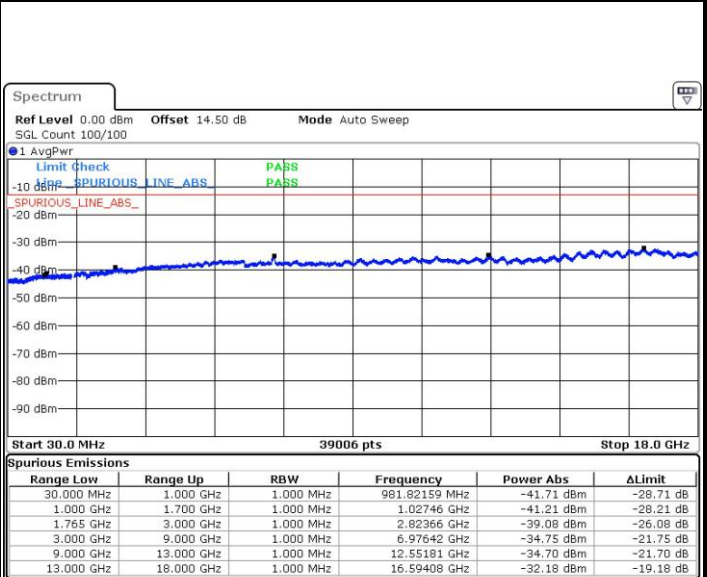

Lowest Channel / QPSK

Lowest Channel / 16QAM

Date: 26.MAY.2017 14:19:57

Date: 26.MAY.2017 14:20:54

Middle Channel / QPSK

Middle Channel / 16QAM

Date: 26.MAY.2017 14:22:33

Date: 26.MAY.2017 14:23:29

LTE Band 4 / 5MHz

Highest Channel / QPSK

Date: 26.MAY.2017 14:29:47

Highest Channel / 16QAM

Date: 26.MAY.2017 14:30:43

LTE Band 4 / 10MHz

Lowest Channel / QPSK

Date: 26.MAY.2017 14:38:33

Lowest Channel / 16QAM

Date: 26.MAY.2017 14:39:29

LTE Band 4 / 10MHz

Middle Channel / QPSK

Middle Channel / 16QAM

Date: 26.MAY.2017 14:41:08

Date: 26.MAY.2017 14:42:05

Highest Channel / QPSK

Highest Channel / 16QAM

Date: 26.MAY.2017 14:48:22

Date: 26.MAY.2017 14:49:18

LTE Band 4 / 15MHz

Lowest Channel / QPSK

Lowest Channel / 16QAM

Date: 26.MAY.2017 14:56:54

Date: 26.MAY.2017 14:57:50