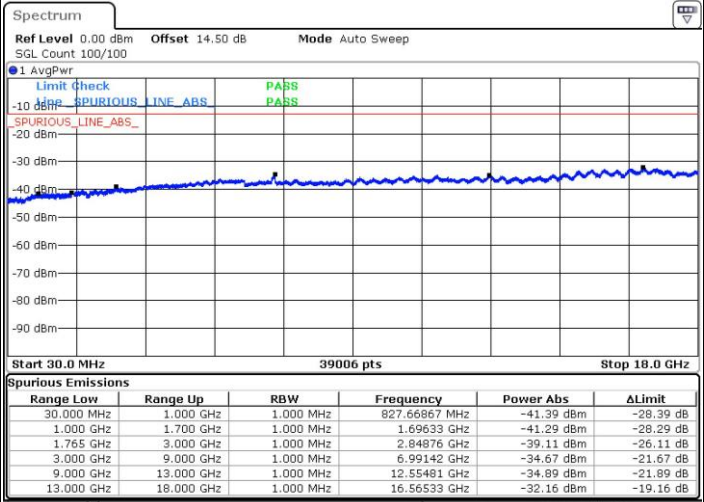

Date: 25.MAY.2017 22:26:28

Highest Channel / 16QAM

Date: 25.MAY.2017 22:27:25

LTE Band 4 / 1.4MHz

Lowest Channel / QPSK

Lowest Channel / 16QAM

Date: 26.MAY.2017 13:42:01

Date: 26.MAY.2017 13:42:58

Middle Channel / QPSK

Middle Channel / 16QAM

Date: 26.MAY.2017 13:44:37

Date: 26.MAY.2017 13:45:34

LTE Band 4 / 1.4MHz

Highest Channel / QPSK

Date: 26.MAY.2017 13:51:52

Highest Channel / 16QAM

Date: 26.MAY.2017 13:52:49

LTE Band 4 / 3MHz

Lowest Channel / QPSK

Date: 26.MAY.2017 14:00:56

Lowest Channel / 16QAM

Date: 26.MAY.2017 14:01:52

LTE Band 4 / 3MHz

Middle Channel / QPSK