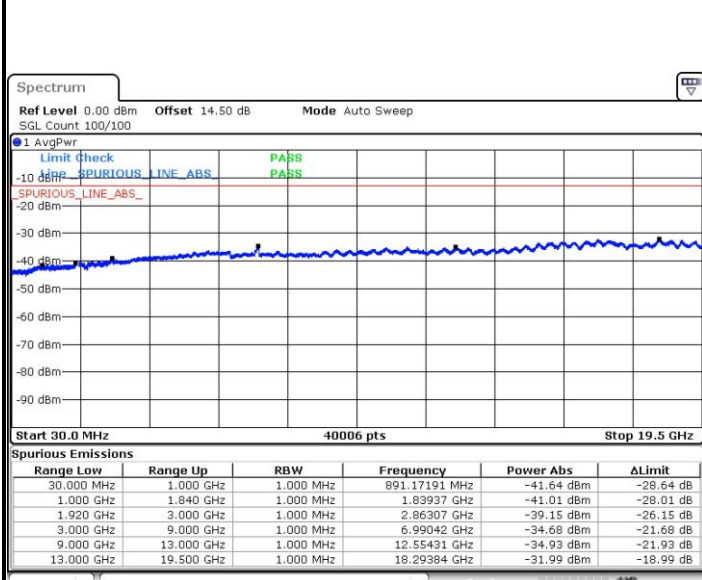

LTE Band 2 / 5MHz

Highest Channel / QPSK

Date: 25.MAY.2017 21:35:01

Highest Channel / 16QAM

Date: 25.MAY.2017 21:35:57

LTE Band 2 / 10MHz

Lowest Channel / QPSK

Date: 25.MAY.2017 21:42:18

Lowest Channel / 16QAM

Date: 25.MAY.2017 21:43:14

LTE Band 2 / 10MHz

Middle Channel / QPSK

Date: 25.MAY.2017 21:44:54

Middle Channel / 16QAM

Date: 25.MAY.2017 21:45:51

Highest Channel / QPSK

Date: 25.MAY.2017 21:52:11

Highest Channel / 16QAM

Date: 25.MAY.2017 21:53:08

LTE Band 2 / 15MHz

Lowest Channel / QPSK

Lowest Channel / 16QAM

Date: 25.MAY.2017 21:59:27

Date: 25.MAY.2017 22:00:24