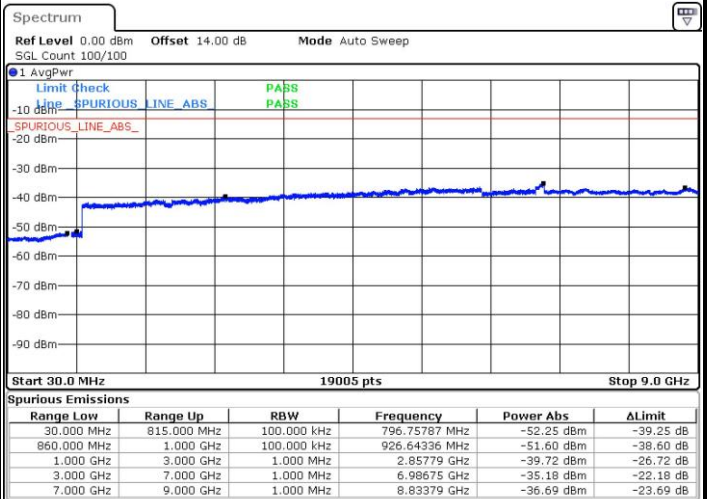

Middle Channel / QPSK

Middle Channel / 16QAM

Date: 26.MAY.2017 09:20:53

Date: 26.MAY.2017 09:21:50