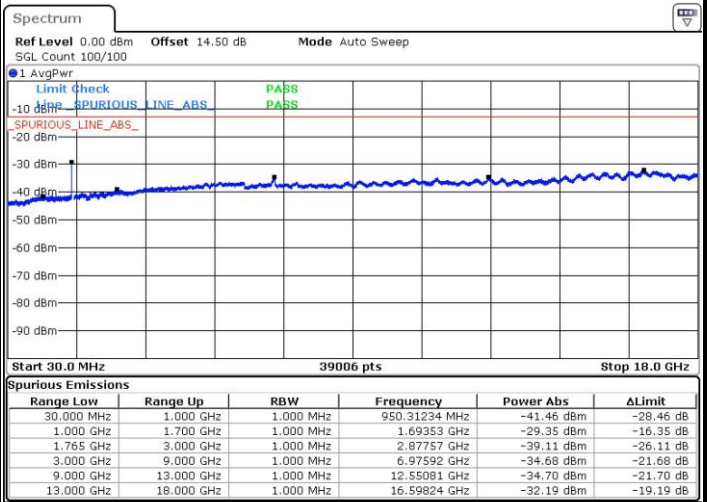

Highest Channel / 16QAM

Date: 26.MAY.2017 14:48:22

Date: 26.MAY.2017 14:49:18

LTE Band 4 / 15MHz

Lowest Channel / QPSK

Lowest Channel / 16QAM

Date: 26.MAY.2017 14:56:54

Date: 26.MAY.2017 14:57:50

Middle Channel / QPSK

Middle Channel / 16QAM

Date: 26.MAY.2017 14:59:29

Date: 26.MAY.2017 15:00:25

LTE Band 4 / 15MHz

Highest Channel / QPSK

Highest Channel / 16QAM

Date: 26.MAY.2017 15:06:42

Date: 26.MAY.2017 15:07:38

LTE Band 4 / 20MHz

Lowest Channel / QPSK

Lowest Channel / 16QAM

Date: 26.MAY.2017 15:16:27

Date: 26.MAY.2017 15:17:23

LTE Band 4 / 20MHz

Middle Channel / QPSK