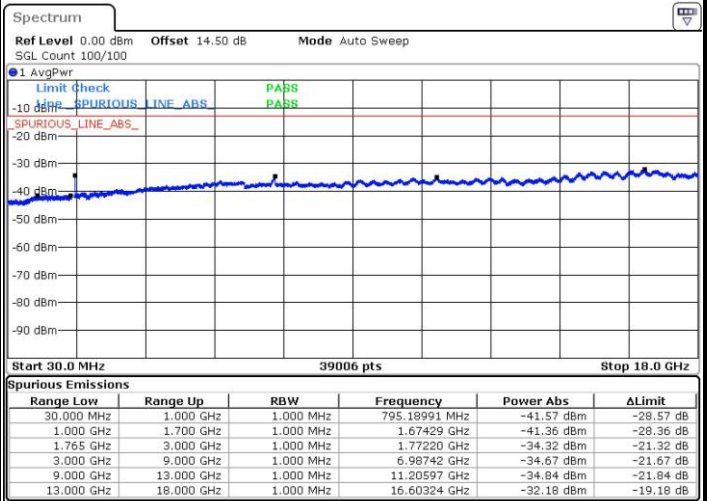

Date: 26.MAY.2017 15:07:38

LTE Band 4 / 20MHz

Lowest Channel / QPSK

Lowest Channel / 16QAM

Date: 26.MAY.2017 15:16:27

Date: 26.MAY.2017 15:17:23

LTE Band 4 / 20MHz

Middle Channel / QPSK

Middle Channel / 16QAM

Date: 26.MAY.2017 15:19:02

Date: 26.MAY.2017 15:19:59

Highest Channel / QPSK

Highest Channel / 16QAM

Date: 26.MAY.2017 15:26:15

Date: 26.MAY.2017 15:27:11

LTE Band 5 / 1.4MHz

Lowest Channel / QPSK

Lowest Channel / 16QAM

Date: 26.MAY.2017 08:28:10

Date: 26.MAY.2017 08:29:06

Middle Channel / QPSK

Middle Channel / 16QAM

Date: 26.MAY.2017 08:30:45

Date: 26.MAY.2017 08:31:42

LTE Band 5 / 1.4MHz

Highest Channel / QPSK

Date: 26.MAY.2017 08:40:01

Highest Channel / 16QAM

Date: 26.MAY.2017 08:40:58

LTE Band 5 / 3MHz

Lowest Channel / QPSK

Date: 26.MAY.2017 08:50:00