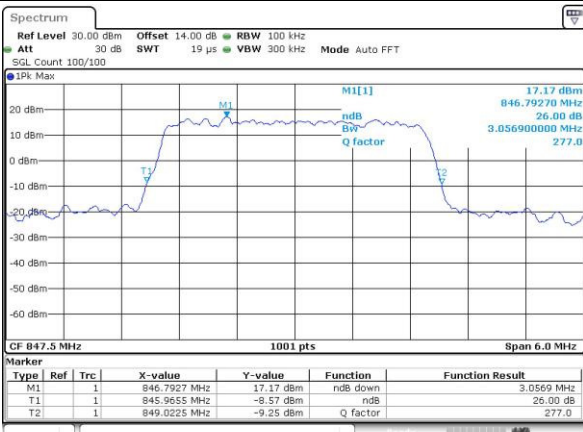

Date: 30.NOV.2016 09:13:35

Highest Channel / 1.4MHz / QPSK

Date: 30.NOV.2016 09:14:20

Highest Channel / 1.4MHz / 16QAM

Date: 30.NOV.2016 09:14:11

LTE Band 5

Lowest Channel / 3MHz / QPSK

Date: 30.NOV.2016 09:51:18

Lowest Channel / 3MHz / 16QAM

Date: 30.NOV.2016 09:51:28

Middle Channel / 3MHz / QPSK

Date: 30.NOV.2016 10:00:36

Middle Channel / 3MHz / 16QAM

Date: 30.NOV.2016 10:00:47

Highest Channel / 3MHz / QPSK

Date: 30.NOV.2016 13:44:51

Highest Channel / 3MHz / 16QAM

Date: 30.NOV.2016 10:03:24

LTE Band 5

Lowest Channel / 5MHz / QPSK

Date: 30.NOV.2016 11:07:14

Lowest Channel / 5MHz / 16QAM

Date: 30.NOV.2016 11:07:55

Middle Channel / 5MHz / QPSK