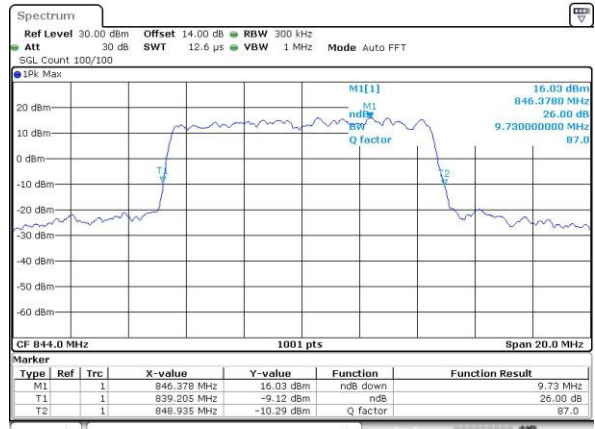

Date: 30.NOV.2016 11:17:02

Middle Channel / 5MHz / 16QAM

Date: 30.NOV.2016 11:17:13

Highest Channel / 5MHz / QPSK

Date: 30.NOV.2016 11:19:39

Highest Channel / 5MHz / 16QAM

Date: 30.NOV.2016 11:19:50

LTE Band 5

Lowest Channel / 10MHz / QPSK

Date: 30.NOV.2016 13:46:52

Lowest Channel / 10MHz / 16QAM

Date: 30.NOV.2016 13:47:03

Middle Channel / 10MHz / QPSK

Date: 30.NOV.2016 13:56:12

Middle Channel / 10MHz / 16QAM

Date: 30.NOV.2016 13:56:23

Highest Channel / 10MHz / QPSK

Date: 30.NOV.2016 13:58:49

Highest Channel / 10MHz / 16QAM

Date: 30.NOV.2016 13:59:00

LTE Band 12

Lowest Channel / 1.4MHz / QPSK

Date: 30.NOV.2016 14:51:08

Lowest Channel / 1.4MHz / 16QAM