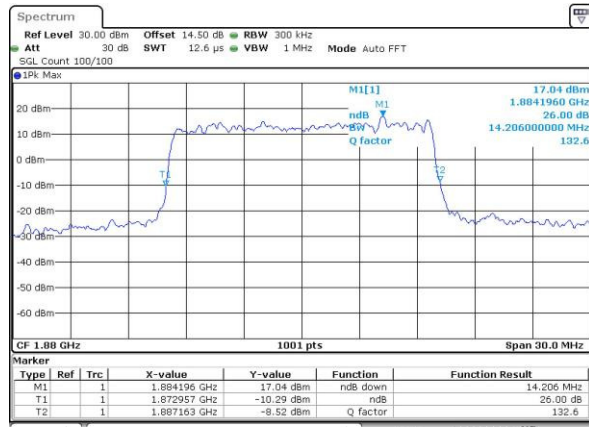

LTE Band 2

Lowest Channel / 15MHz / QPSK

Date: 22_NOV_2016 15:13:27

Lowest Channel / 15MHz / 16QAM

Date: 22_NOV_2016 15:13:37

Middle Channel / 15MHz / QPSK

Date: 22_NOV_2016 15:20:42

Middle Channel / 15MHz / 16QAM

Date: 22_NOV_2016 15:20:52

Highest Channel / 15MHz / QPSK

Date: 22_NOV_2016 15:23:18

Highest Channel / 15MHz / 16QAM

Date: 22_NOV_2016 15:23:29

LTE Band 2

Lowest Channel / 20MHz / QPSK

Date: 22_NOV.2016 15:30:33