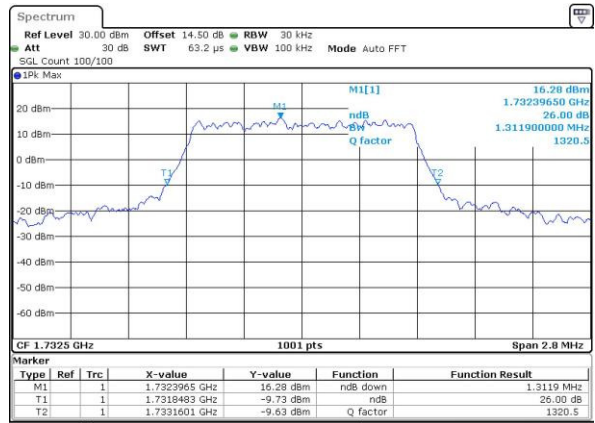

Highest Channel / 20MHz / 16QAM

Date: 22_NOV.2016 15:40:35

LTE Band 4

Lowest Channel / 1.4MHz / QPSK

Date: 22.NOV.2016 16:05:57

Lowest Channel / 1.4MHz / 16QAM

Date: 22.NOV.2016 16:06:07

Middle Channel / 1.4MHz / QPSK

Date: 22.NOV.2016 16:13:12

Middle Channel / 1.4MHz / 16QAM

Date: 22.NOV.2016 16:13:22

Highest Channel / 1.4MHz / QPSK

Date: 22.NOV.2016 16:15:48

Highest Channel / 1.4MHz / 16QAM

Date: 22.NOV.2016 16:15:58

LTE Band 4