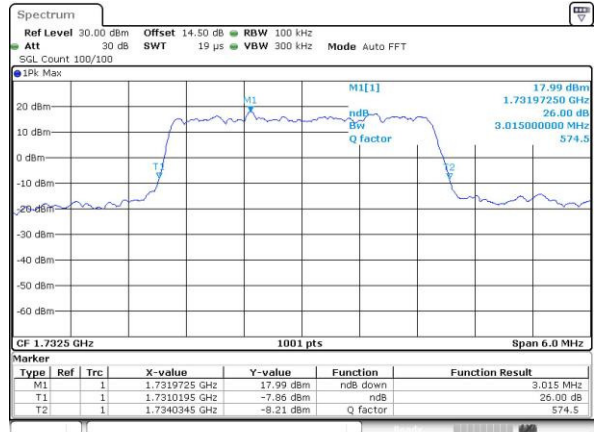

Middle Channel / 3MHz / 16QAM

Date: 22.NOV.2016 16:30:27