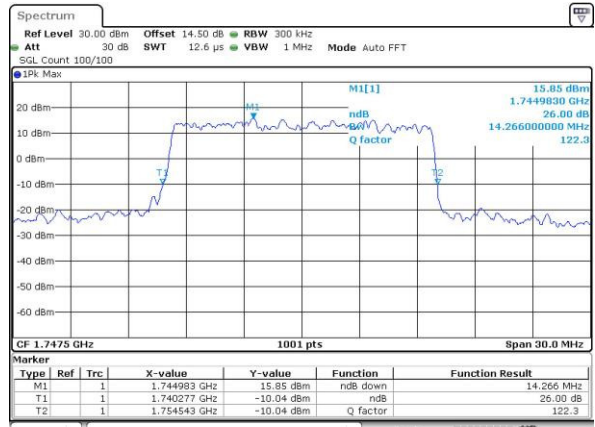

Middle Channel / 10MHz / 16QAM

Date: 22.NOV.2016 17:04:134

Highest Channel / 10MHz / QPSK

Date: 22.NOV.2016 17:06:59

Highest Channel / 10MHz / 16QAM

Date: 22.NOV.2016 17:07:110

LTE Band 4

Lowest Channel / 15MHz / QPSK

Date: 22.NOV.2016 17:14:13

Lowest Channel / 15MHz / 16QAM

Date: 22.NOV.2016 17:14:24

Middle Channel / 15MHz / QPSK

Date: 22.NOV.2016 17:21:27

Middle Channel / 15MHz / 16QAM

Date: 22.NOV.2016 17:21:38

Highest Channel / 15MHz / QPSK

Date: 22.NOV.2016 17:24:03

Highest Channel / 15MHz / 16QAM

Date: 22.NOV.2016 17:24:14

LTE Band 4

Lowest Channel / 20MHz / QPSK

Date: 22.NOV.2016 17:31:17

Lowest Channel / 20MHz / 16QAM

Date: 22.NOV.2016 17:31:27