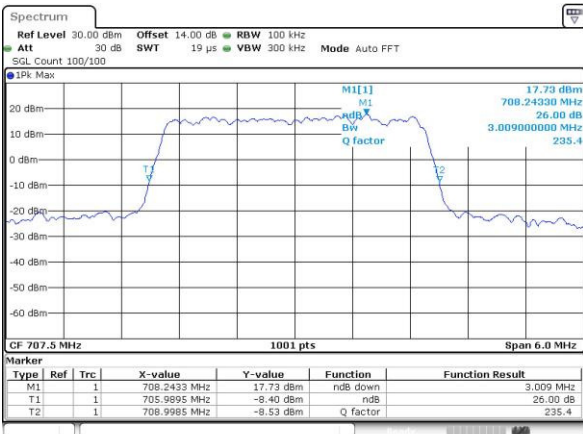

Date: 30.NOV.2016 15:01:03

LTE Band 12

Lowest Channel / 3MHz / QPSK

Date: 30.NOV.2016 15:08:11

Lowest Channel / 3MHz / 16QAM

Date: 30.NOV.2016 15:08:22

Middle Channel / 3MHz / QPSK

Date: 30.NOV.2016 15:15:29

Middle Channel / 3MHz / 16QAM

Date: 30.NOV.2016 15:15:39

Highest Channel / 3MHz / QPSK

Date: 30.NOV.2016 15:18:06

Highest Channel / 3MHz / 16QAM

Date: 30.NOV.2016 16:15:21

LTE Band 12

Lowest Channel / 5MHz / QPSK