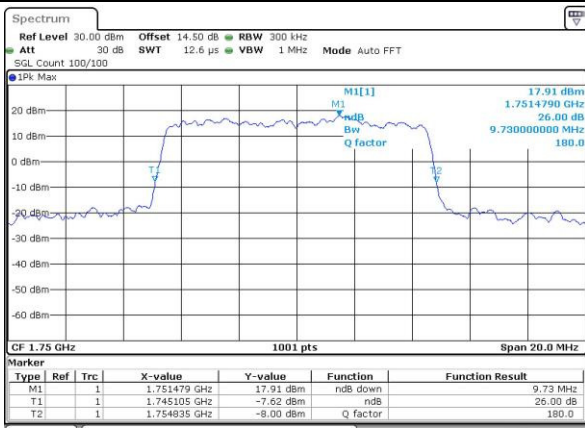

Date: 22.NOV.2016 16:50:07

LTE Band 4

Lowest Channel / 10MHz / QPSK

Date: 22.NOV.2016 16:57:10

Lowest Channel / 10MHz / 16QAM

Date: 22.NOV.2016 16:57:120

Middle Channel / 10MHz / QPSK

Date: 22.NOV.2016 17:04:23

Middle Channel / 10MHz / 16QAM

Date: 22.NOV.2016 17:04:134

Highest Channel / 10MHz / QPSK

Date: 22.NOV.2016 17:06:59

Highest Channel / 10MHz / 16QAM

Date: 22.NOV.2016 17:07:110

LTE Band 4

Lowest Channel / 15MHz / QPSK