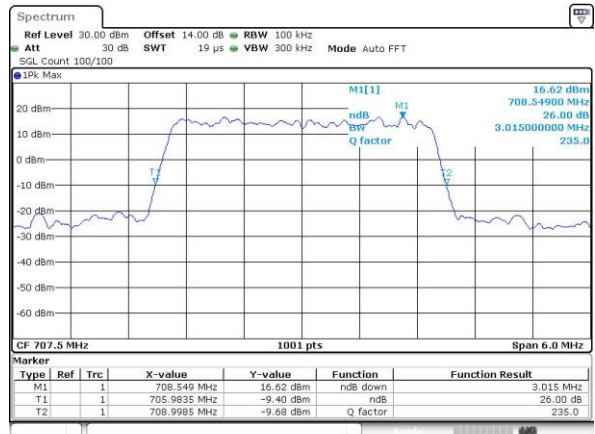

Date: 30.NOV.2016 15:01:03

LTE Band 12

Lowest Channel / 3MHz / QPSK

Date: 30.NOV.2016 15:08:11

Lowest Channel / 3MHz / 16QAM

Date: 30.NOV.2016 15:08:22

Middle Channel / 3MHz / QPSK

Date: 30.NOV.2016 15:15:29

Middle Channel / 3MHz / 16QAM

Date: 30.NOV.2016 15:15:39

Highest Channel / 3MHz / QPSK

Date: 30.NOV.2016 15:18:06

Highest Channel / 3MHz / 16QAM

Date: 30.NOV.2016 16:15:21

LTE Band 12

Lowest Channel / 5MHz / QPSK