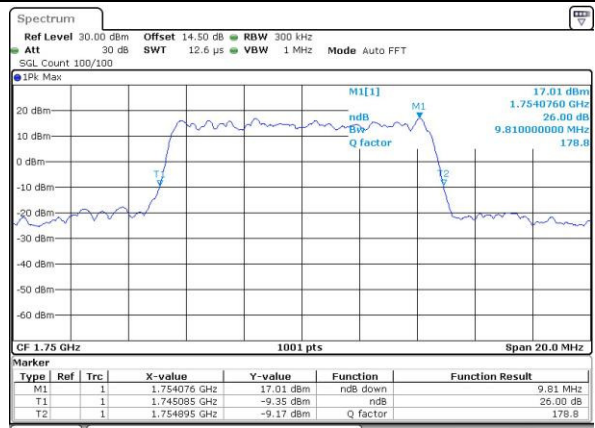

Middle Channel / 10MHz / 16QAM

Date: 22.NOV.2016 17:04:134

Highest Channel / 10MHz / QPSK

Date: 22.NOV.2016 17:06:59

Highest Channel / 10MHz / 16QAM

Date: 22.NOV.2016 17:07:110

LTE Band 4

Lowest Channel / 15MHz / QPSK