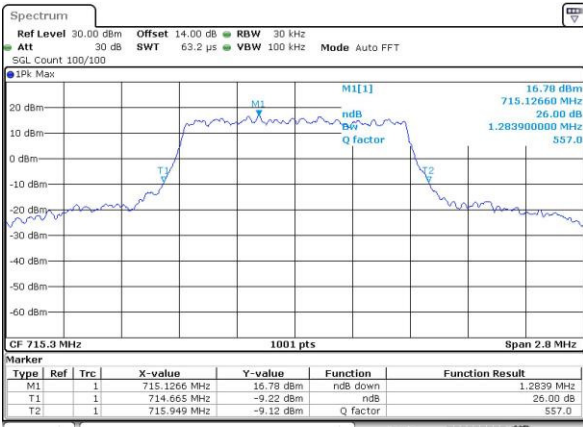

Highest Channel / 10MHz / QPSK

Date: 30.NOV.2016 13:58:49

Highest Channel / 10MHz / 16QAM

Date: 30.NOV.2016 13:59:00

LTE Band 12

Lowest Channel / 1.4MHz / QPSK

Date: 30.NOV.2016 14:51:08

Lowest Channel / 1.4MHz / 16QAM

Date: 30.NOV.2016 14:50:58

Middle Channel / 1.4MHz / QPSK

Date: 30.NOV.2016 14:58:16

Middle Channel / 1.4MHz / 16QAM

Date: 30.NOV.2016 14:58:27

Highest Channel / 1.4MHz / QPSK

Date: 30.NOV.2016 15:00:53

Highest Channel / 1.4MHz / 16QAM