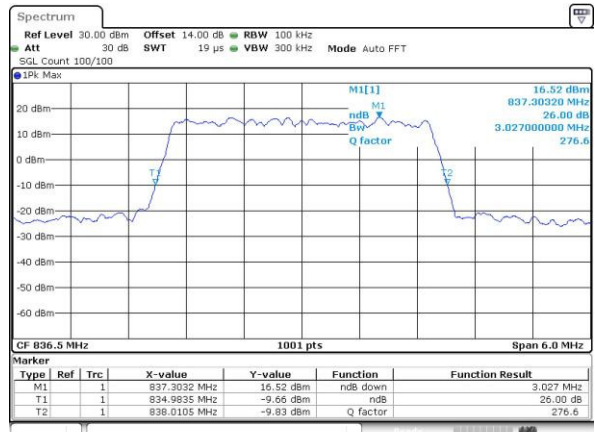

Date: 30.NOV.2016 09:13:35

Highest Channel / 1.4MHz / QPSK

Date: 30.NOV.2016 09:14:20

Highest Channel / 1.4MHz / 16QAM

Date: 30.NOV.2016 09:14:11

LTE Band 5

Lowest Channel / 3MHz / QPSK

Date: 30.NOV.2016 09:51:18

Lowest Channel / 3MHz / 16QAM

Date: 30.NOV.2016 09:51:28

Middle Channel / 3MHz / QPSK

Date: 30.NOV.2016 10:00:36

Middle Channel / 3MHz / 16QAM

Date: 30.NOV.2016 10:00:47

Highest Channel / 3MHz / QPSK

Date: 30.NOV.2016 13:44:51

Highest Channel / 3MHz / 16QAM

Date: 30.NOV.2016 10:03:24

LTE Band 5

Lowest Channel / 5MHz / QPSK

Date: 30.NOV.2016 11:07:14

Lowest Channel / 5MHz / 16QAM

Date: 30.NOV.2016 11:07:55

Middle Channel / 5MHz / QPSK