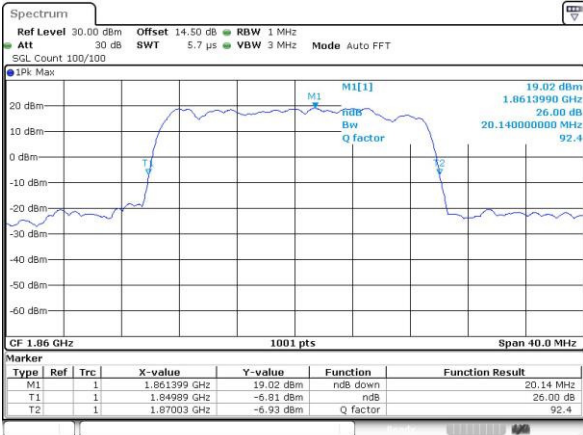

Date: 22_NOV_2016 15:20:52

Highest Channel / 15MHz / QPSK

Date: 22_NOV_2016 15:23:18

Highest Channel / 15MHz / 16QAM

Date: 22_NOV_2016 15:23:29

LTE Band 2

Lowest Channel / 20MHz / QPSK

Date: 22_NOV.2016 15:30:33