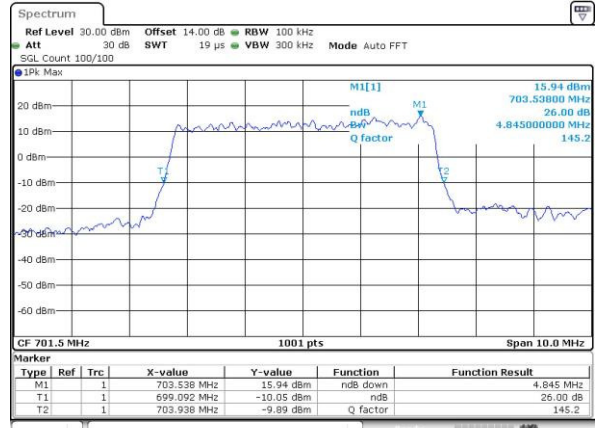

Lowest Channel / 5MHz / 16QAM

Date: 30,NOV,2016 15:25:33