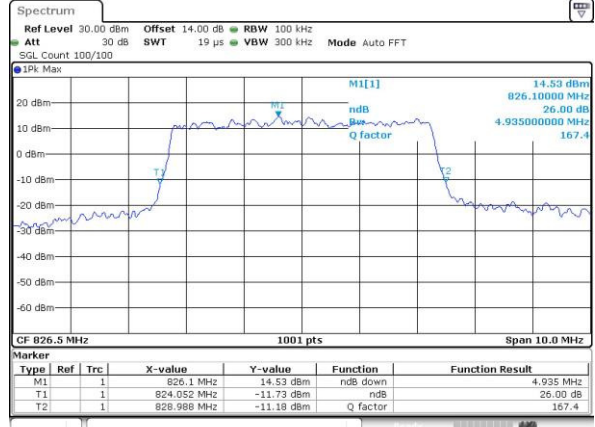

Highest Channel / 3MHz / 16QAM

Date: 30.NOV.2016 10:03:24

LTE Band 5

Lowest Channel / 5MHz / QPSK

Date: 30.NOV.2016 11:07:14

Lowest Channel / 5MHz / 16QAM

Date: 30.NOV.2016 11:07:55

Middle Channel / 5MHz / QPSK

Date: 30.NOV.2016 11:17:02

Middle Channel / 5MHz / 16QAM

Date: 30.NOV.2016 11:17:13

Highest Channel / 5MHz / QPSK

Date: 30.NOV.2016 11:19:39

Highest Channel / 5MHz / 16QAM

Date: 30.NOV.2016 11:19:50

LTE Band 5