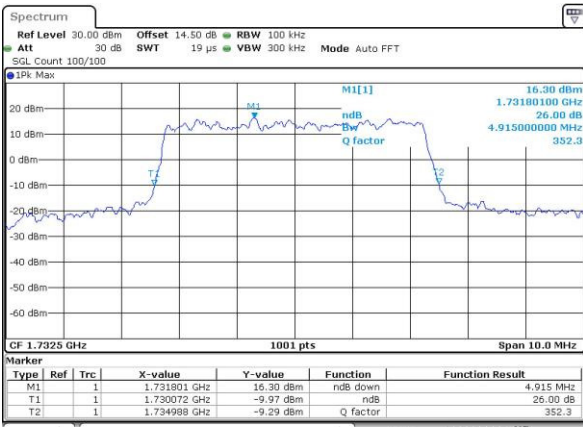

Middle Channel / 5MHz / QPSK

Date: 22.NOV.2016 16:47:21