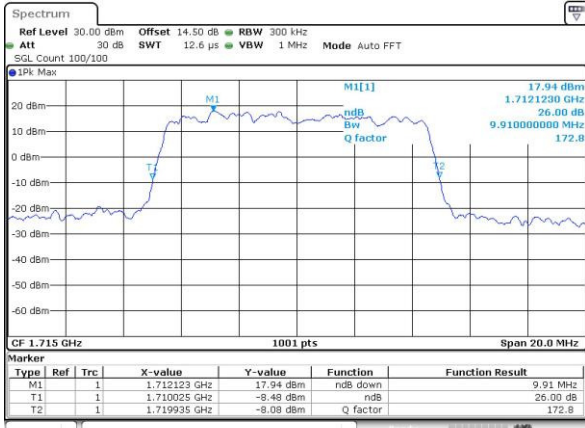

Highest Channel / 3MHz / QPSK

Date: 22.NOV.2016 16:32:53

Highest Channel / 3MHz / 16QAM

Date: 22.NOV.2016 16:33:04

LTE Band 4

Lowest Channel / 5MHz / QPSK

Date: 22.NOV.2016 16:40:07

Lowest Channel / 5MHz / 16QAM

Date: 22.NOV.2016 16:40:17

Middle Channel / 5MHz / QPSK

Date: 22.NOV.2016 16:47:21

Middle Channel / 5MHz / 16QAM

Date: 22.NOV.2016 16:47:31

Highest Channel / 5MHz / QPSK

Date: 22.NOV.2016 16:49:56

Highest Channel / 5MHz / 16QAM

Date: 22.NOV.2016 16:50:07

LTE Band 4

Lowest Channel / 10MHz / QPSK

Date: 22.NOV.2016 16:57:10

Lowest Channel / 10MHz / 16QAM

Date: 22.NOV.2016 16:57:120

Middle Channel / 10MHz / QPSK

Date: 22.NOV.2016 17:04:23

Middle Channel / 10MHz / 16QAM

Date: 22.NOV.2016 17:04:134

Highest Channel / 10MHz / QPSK

Date: 22.NOV.2016 17:06:59

Highest Channel / 10MHz / 16QAM

Date: 22.NOV.2016 17:07:110

LTE Band 4

Lowest Channel / 15MHz / QPSK