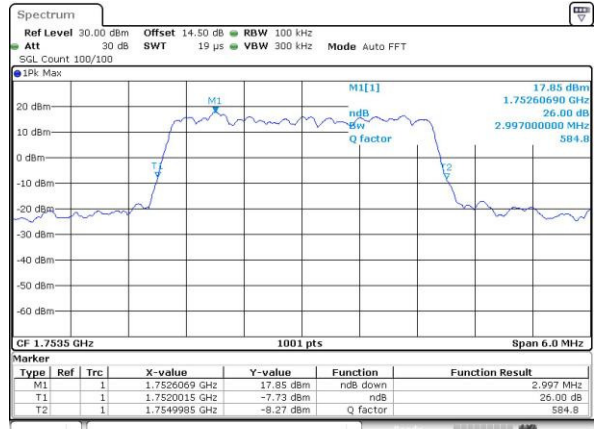

Date: 22.NOV.2016 16:13:12

Middle Channel / 1.4MHz / 16QAM

Date: 22.NOV.2016 16:13:22

Highest Channel / 1.4MHz / QPSK

Date: 22.NOV.2016 16:15:48

Highest Channel / 1.4MHz / 16QAM

Date: 22.NOV.2016 16:15:58

LTE Band 4

Lowest Channel / 3MHz / QPSK

Date: 22.NOV.2016 16:23:02

Lowest Channel / 3MHz / 16QAM

Date: 22.NOV.2016 16:23:13

Middle Channel / 3MHz / QPSK

Date: 22.NOV.2016 16:30:17

Middle Channel / 3MHz / 16QAM

Date: 22.NOV.2016 16:30:27

Highest Channel / 3MHz / QPSK

Date: 22.NOV.2016 16:32:53

Highest Channel / 3MHz / 16QAM

Date: 22.NOV.2016 16:33:04

LTE Band 4

Lowest Channel / 5MHz / QPSK

Date: 22.NOV.2016 16:40:07

Lowest Channel / 5MHz / 16QAM