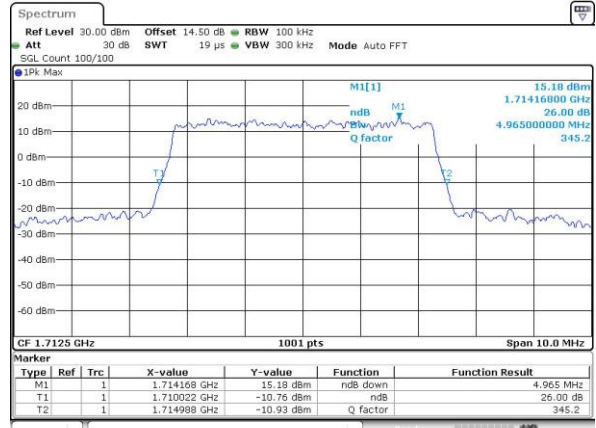

Highest Channel / 3MHz / QPSK

Date: 22.NOV.2016 16:32:53

Highest Channel / 3MHz / 16QAM

Date: 22.NOV.2016 16:33:04

LTE Band 4

Lowest Channel / 5MHz / QPSK

Date: 22.NOV.2016 16:40:07

Lowest Channel / 5MHz / 16QAM