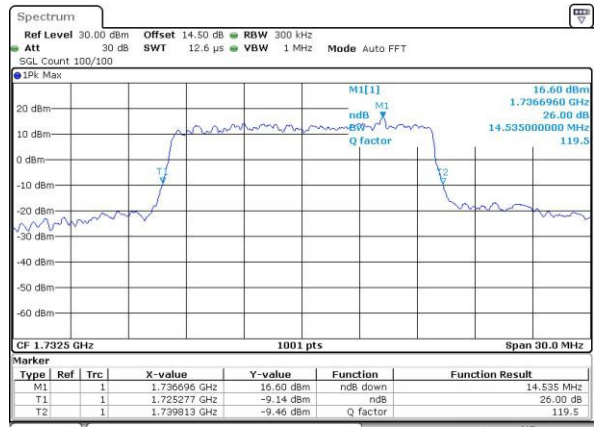

Middle Channel / 10MHz / 16QAM

Date: 22.NOV.2016 17:04:134

Highest Channel / 10MHz / QPSK

Date: 22.NOV.2016 17:06:59

Highest Channel / 10MHz / 16QAM

Date: 22.NOV.2016 17:07:110

LTE Band 4

Lowest Channel / 15MHz / QPSK

Date: 22.NOV.2016 17:14:13

Lowest Channel / 15MHz / 16QAM

Date: 22.NOV.2016 17:14:24

Middle Channel / 15MHz / QPSK

Date: 22.NOV.2016 17:21:27

Middle Channel / 15MHz / 16QAM

Date: 22.NOV.2016 17:21:38

Highest Channel / 15MHz / QPSK

Date: 22.NOV.2016 17:24:03

Highest Channel / 15MHz / 16QAM

Date: 22.NOV.2016 17:24:14

LTE Band 4

Lowest Channel / 20MHz / QPSK

Date: 22.NOV.2016 17:31:17

Lowest Channel / 20MHz / 16QAM

Date: 22.NOV.2016 17:31:27