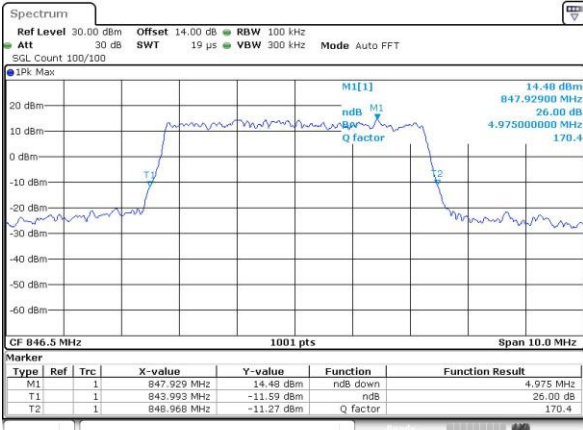

Highest Channel / 3MHz / 16QAM

Date: 30.NOV.2016 10:03:24

LTE Band 5

Lowest Channel / 5MHz / QPSK

Date: 30.NOV.2016 11:07:14

Lowest Channel / 5MHz / 16QAM

Date: 30.NOV.2016 11:07:55

Middle Channel / 5MHz / QPSK

Date: 30.NOV.2016 11:17:02

Middle Channel / 5MHz / 16QAM

Date: 30.NOV.2016 11:17:13

Highest Channel / 5MHz / QPSK

Date: 30.NOV.2016 11:19:39

Highest Channel / 5MHz / 16QAM

Date: 30.NOV.2016 11:19:50

LTE Band 5