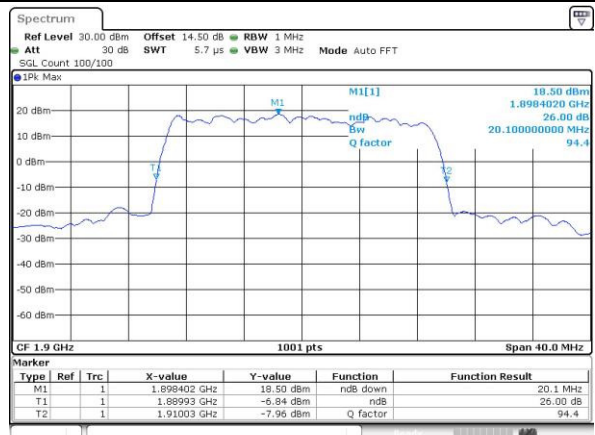

Highest Channel / 20MHz / 16QAM

Date: 22_NOV.2016 15:40:35

LTE Band 4

Lowest Channel / 1.4MHz / QPSK

Date: 22.NOV.2016 16:05:57

Lowest Channel / 1.4MHz / 16QAM

Date: 22.NOV.2016 16:06:07

Middle Channel / 1.4MHz / QPSK