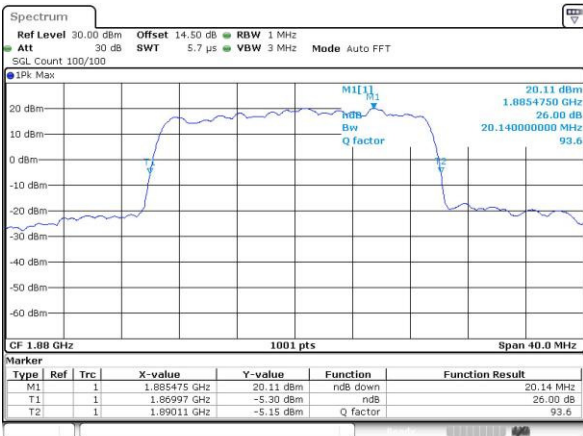

Middle Channel / 20MHz / QPSK

Date: 22_NOV.2016 15:37:48