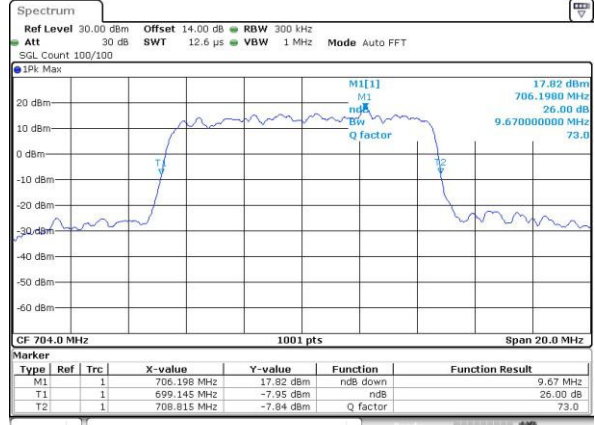

Date: 30,NOV,2016 15:35:17

Highest Channel / 5MHz / 16QAM

Date: 30,NOV,2016 15:35:28

LTE Band 12

Lowest Channel / 10MHz / QPSK

Date: 30.NOV.2016 16:31:08

Lowest Channel / 10MHz / 16QAM

Date: 30.NOV.2016 16:31:19

Middle Channel / 10MHz / QPSK

Date: 30.NOV.2016 16:38:26

Middle Channel / 10MHz / 16QAM

Date: 30.NOV.2016 16:38:37

Highest Channel / 10MHz / QPSK

Date: 30.NOV.2016 16:41:09

Highest Channel / 10MHz / 16QAM

Date: 30.NOV.2016 16:41:19