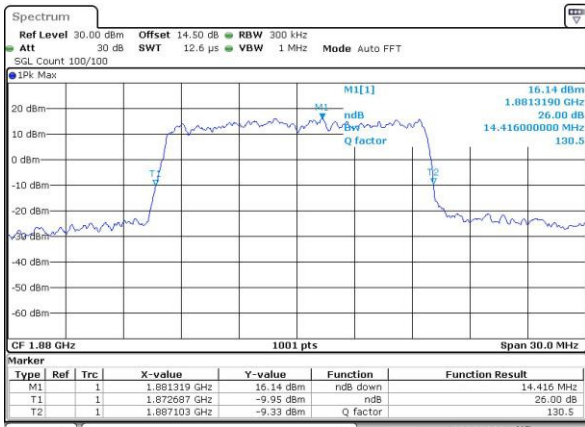

LTE Band 2

Lowest Channel / 15MHz / QPSK

Date: 22_NOV_2016 15:13:27

Lowest Channel / 15MHz / 16QAM

Date: 22_NOV_2016 15:13:37

Middle Channel / 15MHz / QPSK

Date: 22_NOV_2016 15:20:42

Middle Channel / 15MHz / 16QAM

Date: 22_NOV_2016 15:20:52

Highest Channel / 15MHz / QPSK

Date: 22_NOV_2016 15:23:18

Highest Channel / 15MHz / 16QAM

Date: 22_NOV_2016 15:23:29

LTE Band 2

Lowest Channel / 20MHz / QPSK

Date: 22_NOV.2016 15:30:33