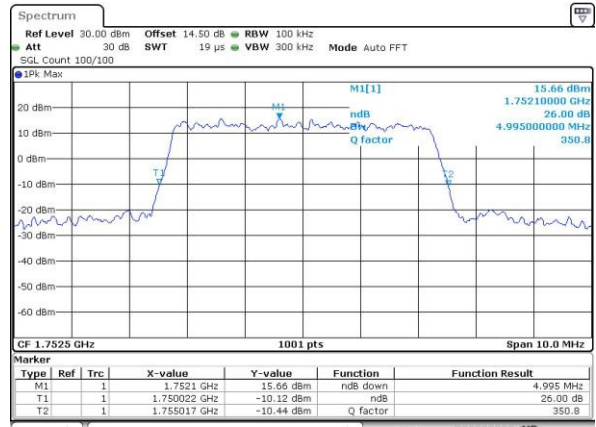

Highest Channel / 3MHz / QPSK

Date: 22.NOV.2016 16:32:53

Highest Channel / 3MHz / 16QAM

Date: 22.NOV.2016 16:33:04

LTE Band 4

Lowest Channel / 5MHz / QPSK

Date: 22.NOV.2016 16:40:07

Lowest Channel / 5MHz / 16QAM

Date: 22.NOV.2016 16:40:17

Middle Channel / 5MHz / QPSK

Date: 22.NOV.2016 16:47:21

Middle Channel / 5MHz / 16QAM

Date: 22.NOV.2016 16:47:31

Highest Channel / 5MHz / QPSK

Date: 22.NOV.2016 16:49:56

Highest Channel / 5MHz / 16QAM