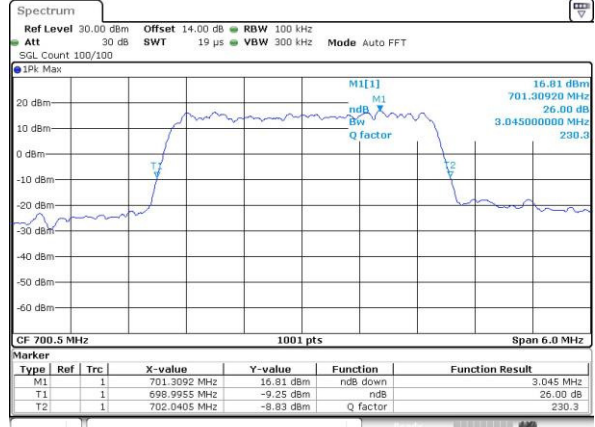

Date: 30.NOV.2016 14:50:58

Middle Channel / 1.4MHz / QPSK

Date: 30.NOV.2016 14:58:16

Middle Channel / 1.4MHz / 16QAM

Date: 30.NOV.2016 14:58:27

Highest Channel / 1.4MHz / QPSK

Date: 30.NOV.2016 15:00:53

Highest Channel / 1.4MHz / 16QAM

Date: 30.NOV.2016 15:01:03

LTE Band 12

Lowest Channel / 3MHz / QPSK

Date: 30.NOV.2016 15:08:11

Lowest Channel / 3MHz / 16QAM

Date: 30.NOV.2016 15:08:22

Middle Channel / 3MHz / QPSK

Date: 30.NOV.2016 15:15:29

Middle Channel / 3MHz / 16QAM

Date: 30.NOV.2016 15:15:39

Highest Channel / 3MHz / QPSK

Date: 30.NOV.2016 15:18:06

Highest Channel / 3MHz / 16QAM

Date: 30.NOV.2016 16:15:21

LTE Band 12

Lowest Channel / 5MHz / QPSK