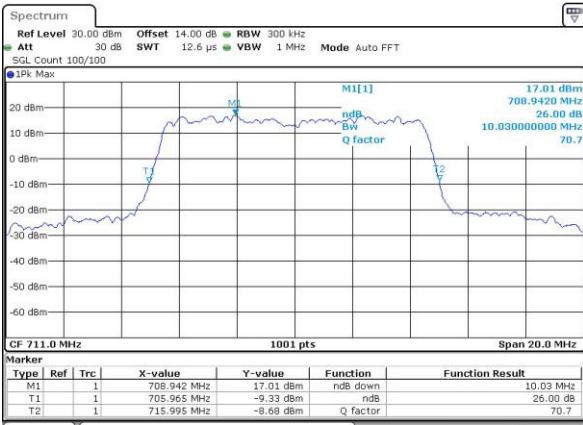

Date: 30,NOV,2016 15:35:17

Highest Channel / 5MHz / 16QAM

Date: 30,NOV,2016 15:35:28

LTE Band 12

Lowest Channel / 10MHz / QPSK

Date: 30.NOV.2016 16:31:08

Lowest Channel / 10MHz / 16QAM

Date: 30.NOV.2016 16:31:19

Middle Channel / 10MHz / QPSK

Date: 30.NOV.2016 16:38:26

Middle Channel / 10MHz / 16QAM

Date: 30.NOV.2016 16:38:37

Highest Channel / 10MHz / QPSK

Date: 30.NOV.2016 16:41:09

Highest Channel / 10MHz / 16QAM

Date: 30.NOV.2016 16:41:19

Occupied Bandwidth

Mode	LTE Band 2 : 99%OBW(MHz)											
	1.4MHz		3MHz		5MHz		10MHz		15MHz		20MHz	
Mod.	QPSK	16QAM	QPSK	16QAM	QPSK	16QAM	QPSK	16QAM	QPSK	16QAM	QPSK	16QAM
Lowest CH	1.09	1.09	2.72	2.72	4.48	4.50	8.99	9.03	13.37	13.37	18.14	18.14
Middle CH	1.10	1.10	2.71	2.72	4.51	4.50	9.05	8.99	13.46	13.46	18.22	18.22
Highest CH	1.09	1.10	2.72	2.72	4.50	4.51	8.99	8.99	13.40	13.34	18.30	18.26