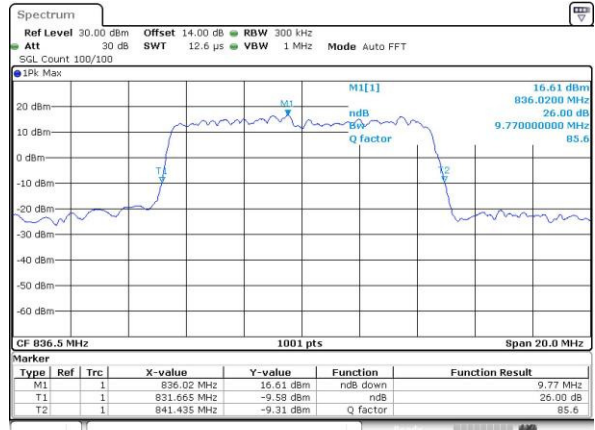

Lowest Channel / 10MHz / QPSK

Date: 30.NOV.2016 13:46:52

Lowest Channel / 10MHz / 16QAM

Date: 30.NOV.2016 13:47:03

Middle Channel / 10MHz / QPSK

Date: 30.NOV.2016 13:56:12

Middle Channel / 10MHz / 16QAM

Date: 30.NOV.2016 13:56:23

Highest Channel / 10MHz / QPSK

Date: 30.NOV.2016 13:58:49

Highest Channel / 10MHz / 16QAM

Date: 30.NOV.2016 13:59:00

LTE Band 12

Lowest Channel / 1.4MHz / QPSK

Date: 30.NOV.2016 14:51:08

Lowest Channel / 1.4MHz / 16QAM