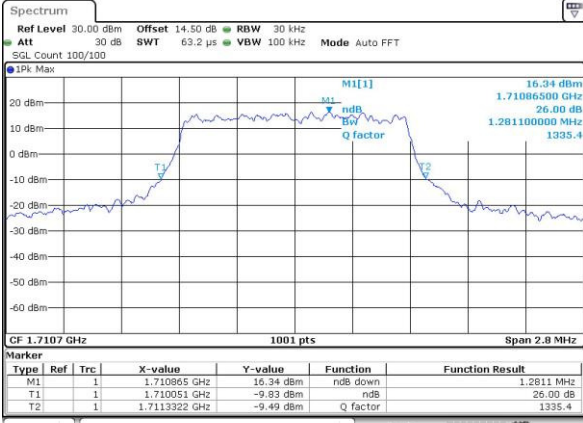

Highest Channel / 20MHz / 16QAM

Date: 22_NOV.2016 15:40:35

LTE Band 4

Lowest Channel / 1.4MHz / QPSK

Date: 22.NOV.2016 16:05:57

Lowest Channel / 1.4MHz / 16QAM

Date: 22.NOV.2016 16:06:07

Middle Channel / 1.4MHz / QPSK

Date: 22.NOV.2016 16:13:12

Middle Channel / 1.4MHz / 16QAM

Date: 22.NOV.2016 16:13:22

Highest Channel / 1.4MHz / QPSK

Date: 22.NOV.2016 16:15:48

Highest Channel / 1.4MHz / 16QAM

Date: 22.NOV.2016 16:15:58

LTE Band 4