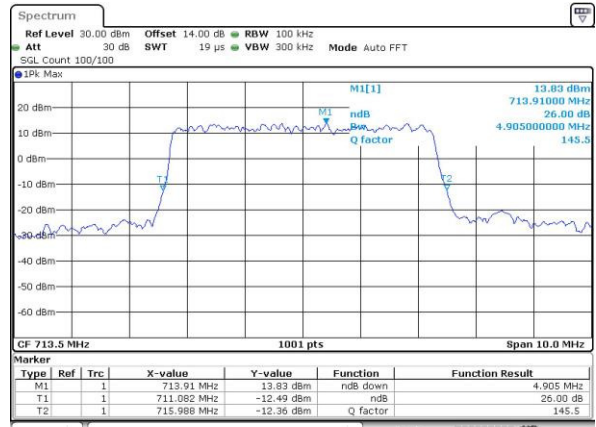

Middle Channel / 3MHz / 16QAM

Date: 30.NOV.2016 15:15:39

Highest Channel / 3MHz / QPSK

Date: 30.NOV.2016 15:18:06

Highest Channel / 3MHz / 16QAM

Date: 30.NOV.2016 16:15:21

LTE Band 12

Lowest Channel / 5MHz / QPSK

Date: 30,NOV,2016 15:25:22

Lowest Channel / 5MHz / 16QAM

Date: 30,NOV,2016 15:25:33

Middle Channel / 5MHz / QPSK

Date: 30,NOV,2016 15:32:40

Middle Channel / 5MHz / 16QAM

Date: 30,NOV,2016 15:32:51

Highest Channel / 5MHz / QPSK

Date: 30,NOV,2016 15:35:17

Highest Channel / 5MHz / 16QAM

Date: 30,NOV,2016 15:35:28

LTE Band 12

Lowest Channel / 10MHz / QPSK

Date: 30.NOV.2016 16:31:08

Lowest Channel / 10MHz / 16QAM

Date: 30.NOV.2016 16:31:19