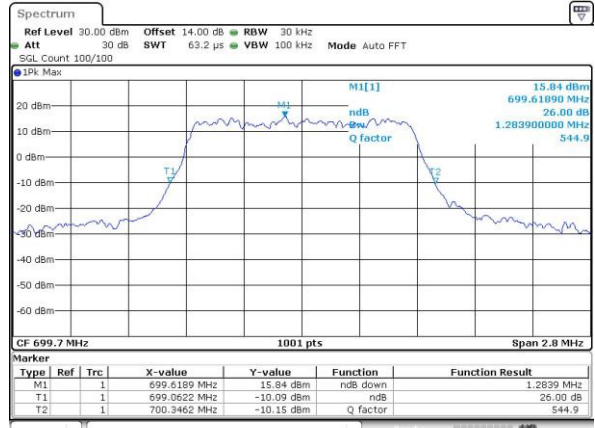

Highest Channel / 10MHz / QPSK

Date: 30.NOV.2016 13:58:49

Highest Channel / 10MHz / 16QAM

Date: 30.NOV.2016 13:59:00

LTE Band 12

Lowest Channel / 1.4MHz / QPSK

Date: 30.NOV.2016 14:51:08

Lowest Channel / 1.4MHz / 16QAM

Date: 30.NOV.2016 14:50:58

Middle Channel / 1.4MHz / QPSK

Date: 30.NOV.2016 14:58:16

Middle Channel / 1.4MHz / 16QAM

Date: 30.NOV.2016 14:58:27

Highest Channel / 1.4MHz / QPSK

Date: 30.NOV.2016 15:00:53

Highest Channel / 1.4MHz / 16QAM