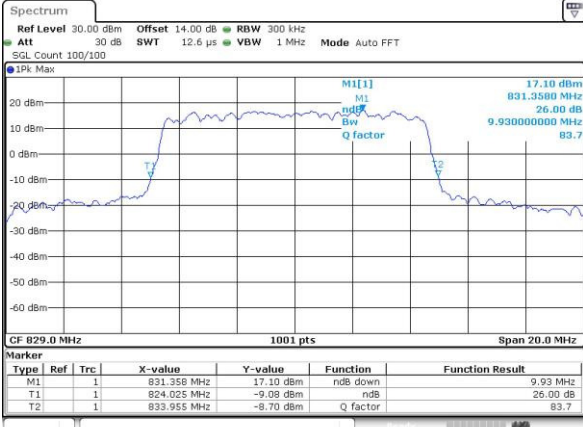

LTE Band 5

Lowest Channel / 10MHz / QPSK

Date: 30.NOV.2016 13:46:52