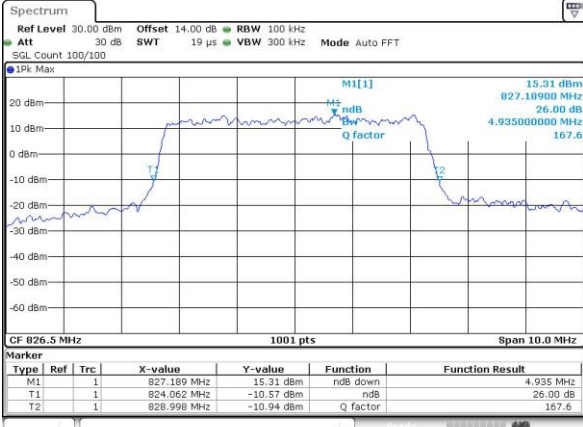

Highest Channel / 3MHz / 16QAM

Date: 30.NOV.2016 10:03:24

LTE Band 5

Lowest Channel / 5MHz / QPSK

Date: 30.NOV.2016 11:07:14

Lowest Channel / 5MHz / 16QAM

Date: 30.NOV.2016 11:07:55

Middle Channel / 5MHz / QPSK

Date: 30.NOV.2016 11:17:02

Middle Channel / 5MHz / 16QAM

Date: 30.NOV.2016 11:17:13

Highest Channel / 5MHz / QPSK

Date: 30.NOV.2016 11:19:39

Highest Channel / 5MHz / 16QAM

Date: 30.NOV.2016 11:19:50

LTE Band 5