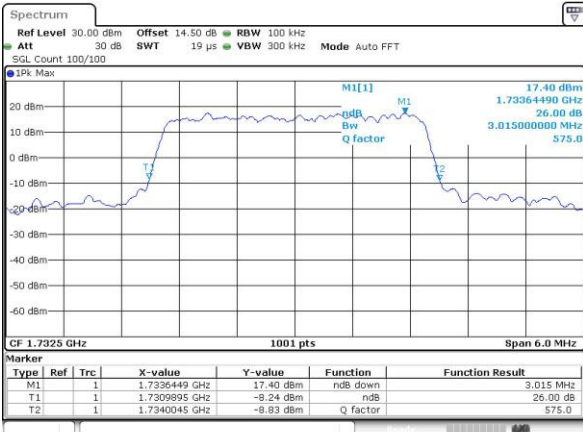

Date: 22.NOV.2016 16:13:12

Middle Channel / 1.4MHz / 16QAM

Date: 22.NOV.2016 16:13:22

Highest Channel / 1.4MHz / QPSK

Date: 22.NOV.2016 16:15:48

Highest Channel / 1.4MHz / 16QAM

Date: 22.NOV.2016 16:15:58

LTE Band 4

Lowest Channel / 3MHz / QPSK

Date: 22.NOV.2016 16:23:02

Lowest Channel / 3MHz / 16QAM

Date: 22.NOV.2016 16:23:13

Middle Channel / 3MHz / QPSK

Date: 22.NOV.2016 16:30:17

Middle Channel / 3MHz / 16QAM

Date: 22.NOV.2016 16:30:27

Highest Channel / 3MHz / QPSK

Date: 22.NOV.2016 16:32:53

Highest Channel / 3MHz / 16QAM

Date: 22.NOV.2016 16:33:04

LTE Band 4

Lowest Channel / 5MHz / QPSK

Date: 22.NOV.2016 16:40:07

Lowest Channel / 5MHz / 16QAM