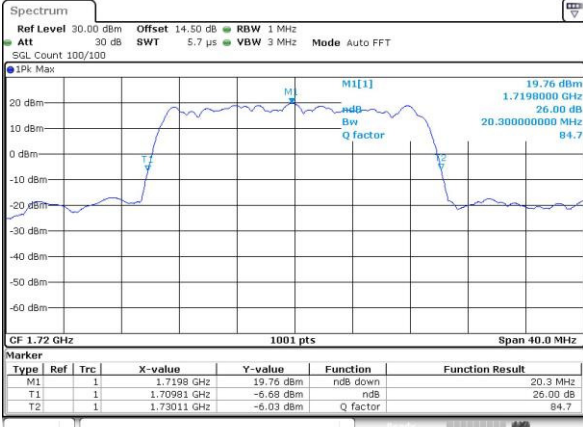

Date: 22.NOV.2016 17:24:03

Highest Channel / 15MHz / 16QAM

Date: 22.NOV.2016 17:24:14

LTE Band 4

Lowest Channel / 20MHz / QPSK

Date: 22.NOV.2016 17:31:17

Lowest Channel / 20MHz / 16QAM

Date: 22.NOV.2016 17:31:27