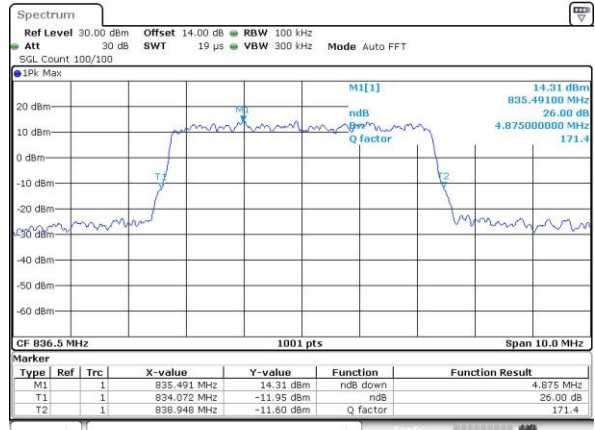

Highest Channel / 3MHz / 16QAM

Date: 30.NOV.2016 10:03:24

LTE Band 5

Lowest Channel / 5MHz / QPSK

Date: 30.NOV.2016 11:07:14

Lowest Channel / 5MHz / 16QAM

Date: 30.NOV.2016 11:07:55

Middle Channel / 5MHz / QPSK

Date: 30.NOV.2016 11:17:02

Middle Channel / 5MHz / 16QAM

Date: 30.NOV.2016 11:17:13

Highest Channel / 5MHz / QPSK

Date: 30.NOV.2016 11:19:39

Highest Channel / 5MHz / 16QAM

Date: 30.NOV.2016 11:19:50

LTE Band 5