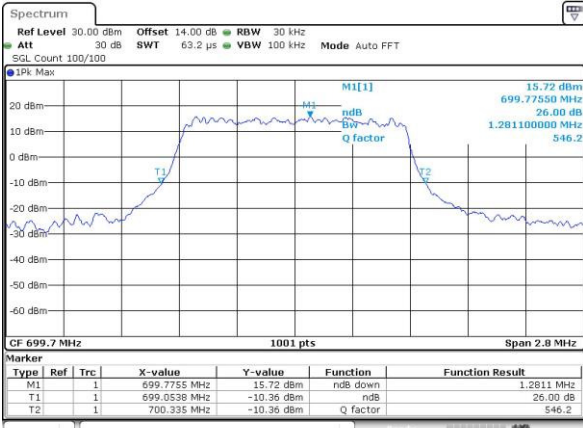

Highest Channel / 10MHz / QPSK

Date: 30.NOV.2016 13:58:49

Highest Channel / 10MHz / 16QAM

Date: 30.NOV.2016 13:59:00

LTE Band 12

Lowest Channel / 1.4MHz / QPSK

Date: 30.NOV.2016 14:51:08

Lowest Channel / 1.4MHz / 16QAM

Date: 30.NOV.2016 14:50:58

Middle Channel / 1.4MHz / QPSK

Date: 30.NOV.2016 14:58:16

Middle Channel / 1.4MHz / 16QAM

Date: 30.NOV.2016 14:58:27

Highest Channel / 1.4MHz / QPSK

Date: 30.NOV.2016 15:00:53

Highest Channel / 1.4MHz / 16QAM