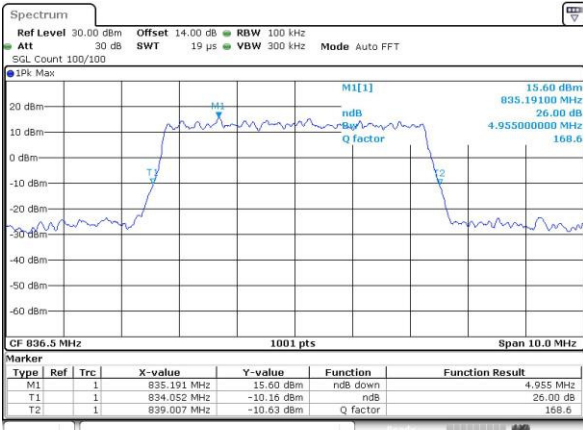

Highest Channel / 3MHz / 16QAM

Date: 30.NOV.2016 10:03:24

LTE Band 5

Lowest Channel / 5MHz / QPSK

Date: 30.NOV.2016 11:07:14

Lowest Channel / 5MHz / 16QAM

Date: 30.NOV.2016 11:07:55

Middle Channel / 5MHz / QPSK

Date: 30.NOV.2016 11:17:02

Middle Channel / 5MHz / 16QAM

Date: 30.NOV.2016 11:17:13

Highest Channel / 5MHz / QPSK

Date: 30.NOV.2016 11:19:39

Highest Channel / 5MHz / 16QAM

Date: 30.NOV.2016 11:19:50

LTE Band 5