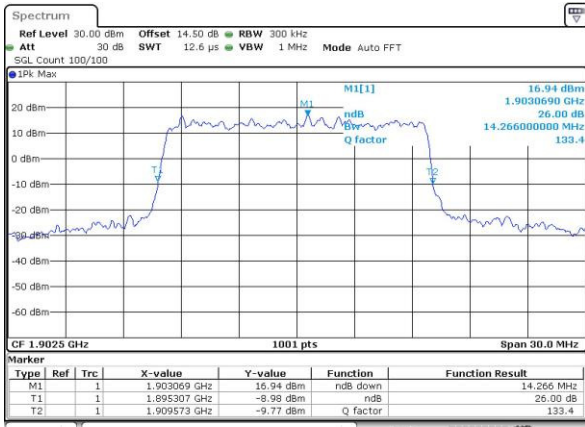

LTE Band 2

Lowest Channel / 15MHz / QPSK

Date: 22_NOV_2016 15:13:27

Lowest Channel / 15MHz / 16QAM

Date: 22_NOV_2016 15:13:37

Middle Channel / 15MHz / QPSK

Date: 22_NOV_2016 15:20:42

Middle Channel / 15MHz / 16QAM

Date: 22_NOV_2016 15:20:52

Highest Channel / 15MHz / QPSK

Date: 22_NOV_2016 15:23:18

Highest Channel / 15MHz / 16QAM

Date: 22_NOV_2016 15:23:29

LTE Band 2

Lowest Channel / 20MHz / QPSK

Date: 22_NOV.2016 15:30:33