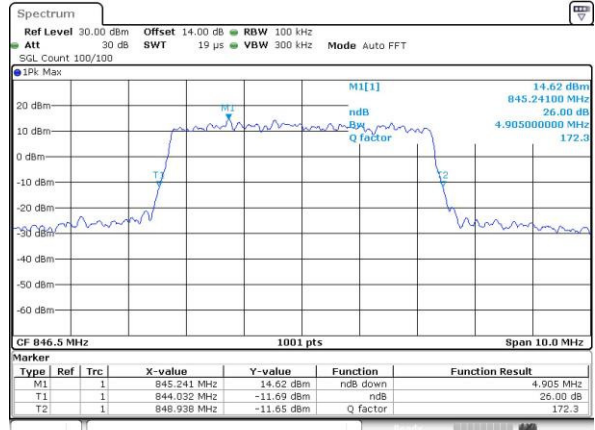

Date: 30.NOV.2016 11:17:02

Middle Channel / 5MHz / 16QAM

Date: 30.NOV.2016 11:17:13

Highest Channel / 5MHz / QPSK

Date: 30.NOV.2016 11:19:39

Highest Channel / 5MHz / 16QAM

Date: 30.NOV.2016 11:19:50

LTE Band 5