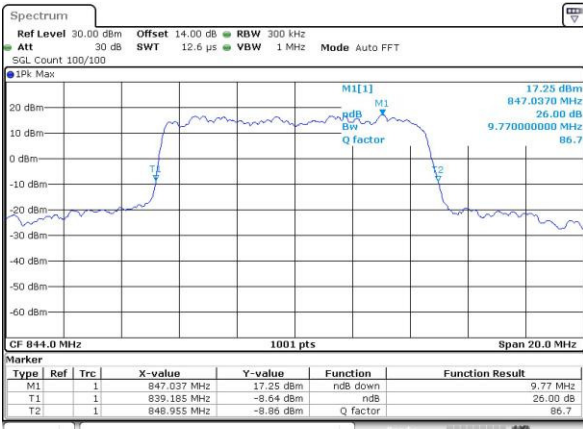

Date: 30.NOV.2016 11:17:02

Middle Channel / 5MHz / 16QAM

Date: 30.NOV.2016 11:17:13

Highest Channel / 5MHz / QPSK

Date: 30.NOV.2016 11:19:39

Highest Channel / 5MHz / 16QAM

Date: 30.NOV.2016 11:19:50

LTE Band 5

Lowest Channel / 10MHz / QPSK

Date: 30.NOV.2016 13:46:52

Lowest Channel / 10MHz / 16QAM

Date: 30.NOV.2016 13:47:03

Middle Channel / 10MHz / QPSK

Date: 30.NOV.2016 13:56:12

Middle Channel / 10MHz / 16QAM

Date: 30.NOV.2016 13:56:23

Highest Channel / 10MHz / QPSK

Date: 30.NOV.2016 13:58:49

Highest Channel / 10MHz / 16QAM

Date: 30.NOV.2016 13:59:00

LTE Band 12

Lowest Channel / 1.4MHz / QPSK

Date: 30.NOV.2016 14:51:08

Lowest Channel / 1.4MHz / 16QAM