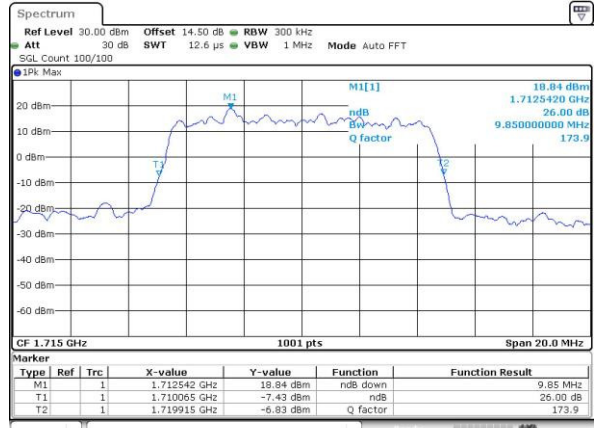

Date: 22.NOV.2016 16:50:07

LTE Band 4

Lowest Channel / 10MHz / QPSK

Date: 22.NOV.2016 16:57:10

Lowest Channel / 10MHz / 16QAM

Date: 22.NOV.2016 16:57:120

Middle Channel / 10MHz / QPSK

Date: 22.NOV.2016 17:04:23

Middle Channel / 10MHz / 16QAM

Date: 22.NOV.2016 17:04:134

Highest Channel / 10MHz / QPSK

Date: 22.NOV.2016 17:06:59

Highest Channel / 10MHz / 16QAM

Date: 22.NOV.2016 17:07:110

LTE Band 4

Lowest Channel / 15MHz / QPSK