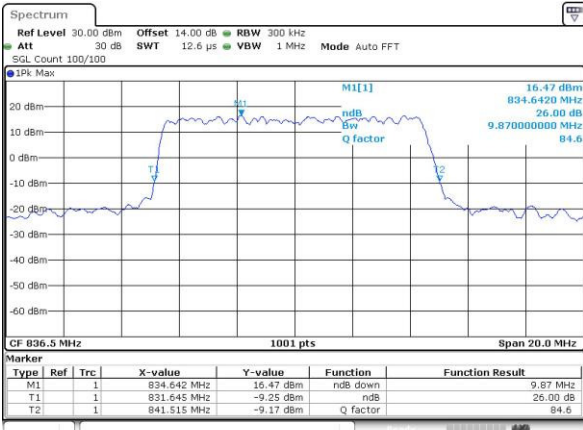

Date: 30.NOV.2016 11:17:02

Middle Channel / 5MHz / 16QAM

Date: 30.NOV.2016 11:17:13

Highest Channel / 5MHz / QPSK

Date: 30.NOV.2016 11:19:39

Highest Channel / 5MHz / 16QAM

Date: 30.NOV.2016 11:19:50

LTE Band 5

Lowest Channel / 10MHz / QPSK

Date: 30.NOV.2016 13:46:52

Lowest Channel / 10MHz / 16QAM

Date: 30.NOV.2016 13:47:03

Middle Channel / 10MHz / QPSK

Date: 30.NOV.2016 13:56:12

Middle Channel / 10MHz / 16QAM

Date: 30.NOV.2016 13:56:23

Highest Channel / 10MHz / QPSK

Date: 30.NOV.2016 13:58:49

Highest Channel / 10MHz / 16QAM

Date: 30.NOV.2016 13:59:00

LTE Band 12

Lowest Channel / 1.4MHz / QPSK

Date: 30.NOV.2016 14:51:08

Lowest Channel / 1.4MHz / 16QAM