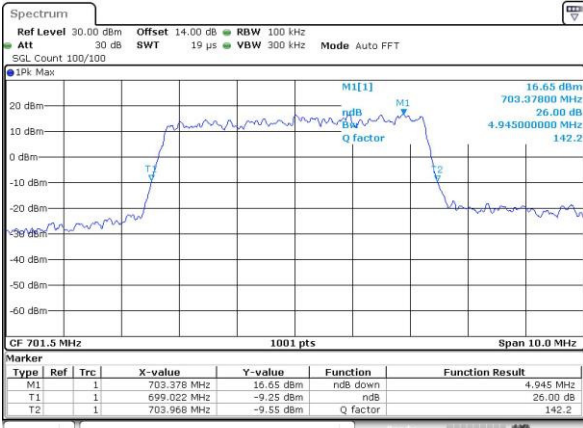

Middle Channel / 3MHz / 16QAM

Date: 30.NOV.2016 15:15:39

Highest Channel / 3MHz / QPSK

Date: 30.NOV.2016 15:18:06

Highest Channel / 3MHz / 16QAM

Date: 30.NOV.2016 16:15:21

LTE Band 12

Lowest Channel / 5MHz / QPSK