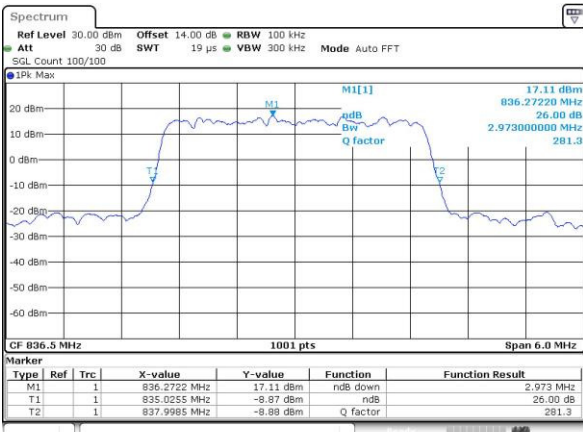

Middle Channel / 3MHz / QPSK

Date: 30.NOV.2016 10:00:36