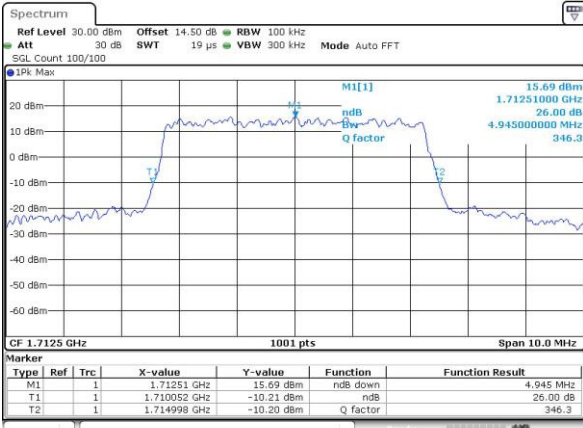

Highest Channel / 3MHz / QPSK

Date: 22.NOV.2016 16:32:53

Highest Channel / 3MHz / 16QAM

Date: 22.NOV.2016 16:33:04

LTE Band 4

Lowest Channel / 5MHz / QPSK

Date: 22.NOV.2016 16:40:07

Lowest Channel / 5MHz / 16QAM