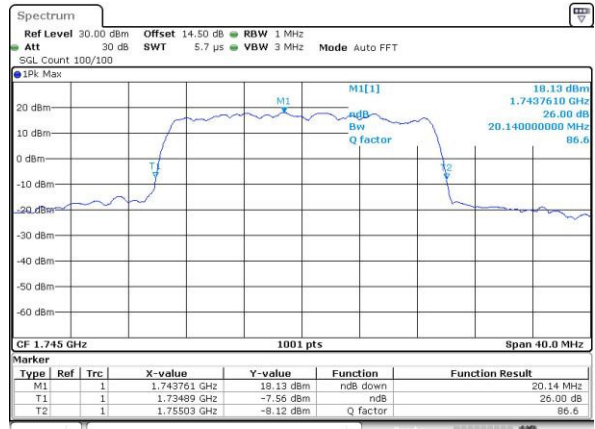

Date: 22.NOV.2016 17:24:03

Highest Channel / 15MHz / 16QAM

Date: 22.NOV.2016 17:24:14

LTE Band 4

Lowest Channel / 20MHz / QPSK

Date: 22.NOV.2016 17:31:17

Lowest Channel / 20MHz / 16QAM

Date: 22.NOV.2016 17:31:27

Middle Channel / 20MHz / QPSK

Date: 22.NOV.2016 17:38:30

Middle Channel / 20MHz / 16QAM

Date: 22.NOV.2016 17:38:44

Highest Channel / 20MHz / QPSK

Date: 22.NOV.2016 17:41:06

Highest Channel / 20MHz / 16QAM

Date: 22.NOV.2016 17:41:17

LTE Band 5

Lowest Channel / 1.4MHz / QPSK

Date: 30.NOV.2016 09:13:19

Lowest Channel / 1.4MHz / 16QAM

Date: 30.NOV.2016 09:13:08

Middle Channel / 1.4MHz / QPSK

Date: 30.NOV.2016 09:13:25

Middle Channel / 1.4MHz / 16QAM