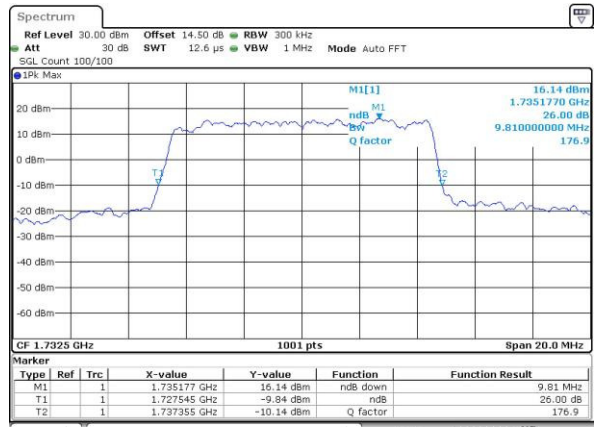

Date: 22.NOV.2016 16:50:07

LTE Band 4

Lowest Channel / 10MHz / QPSK

Date: 22.NOV.2016 16:57:10

Lowest Channel / 10MHz / 16QAM

Date: 22.NOV.2016 16:57:120

Middle Channel / 10MHz / QPSK

Date: 22.NOV.2016 17:04:23

Middle Channel / 10MHz / 16QAM

Date: 22.NOV.2016 17:04:134

Highest Channel / 10MHz / QPSK

Date: 22.NOV.2016 17:06:59

Highest Channel / 10MHz / 16QAM

Date: 22.NOV.2016 17:07:110

LTE Band 4

Lowest Channel / 15MHz / QPSK