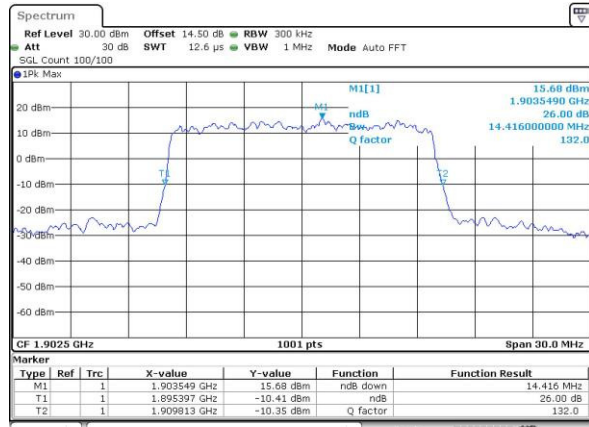

LTE Band 2

Lowest Channel / 15MHz / QPSK

Date: 22_NOV_2016 15:13:27

Lowest Channel / 15MHz / 16QAM

Date: 22_NOV_2016 15:13:37

Middle Channel / 15MHz / QPSK

Date: 22_NOV_2016 15:20:42

Middle Channel / 15MHz / 16QAM

Date: 22_NOV_2016 15:20:52

Highest Channel / 15MHz / QPSK

Date: 22_NOV_2016 15:23:18

Highest Channel / 15MHz / 16QAM

Date: 22_NOV_2016 15:23:29

LTE Band 2

Lowest Channel / 20MHz / QPSK

Date: 22_NOV.2016 15:30:33