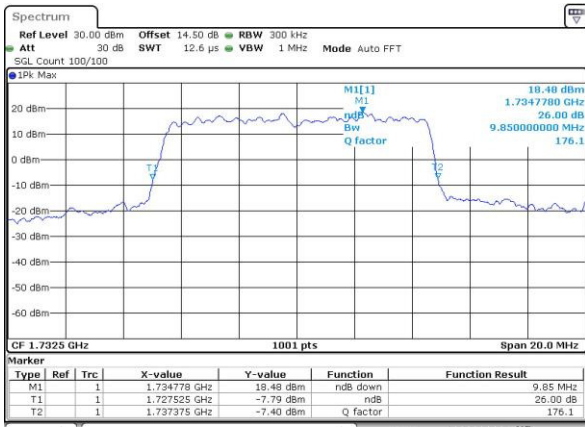

Date: 22.NOV.2016 16:50:07

LTE Band 4

Lowest Channel / 10MHz / QPSK

Date: 22.NOV.2016 16:57:10

Lowest Channel / 10MHz / 16QAM

Date: 22.NOV.2016 16:57:120

Middle Channel / 10MHz / QPSK

Date: 22.NOV.2016 17:04:23

Middle Channel / 10MHz / 16QAM

Date: 22.NOV.2016 17:04:134

Highest Channel / 10MHz / QPSK

Date: 22.NOV.2016 17:06:59

Highest Channel / 10MHz / 16QAM

Date: 22.NOV.2016 17:07:110

LTE Band 4

Lowest Channel / 15MHz / QPSK