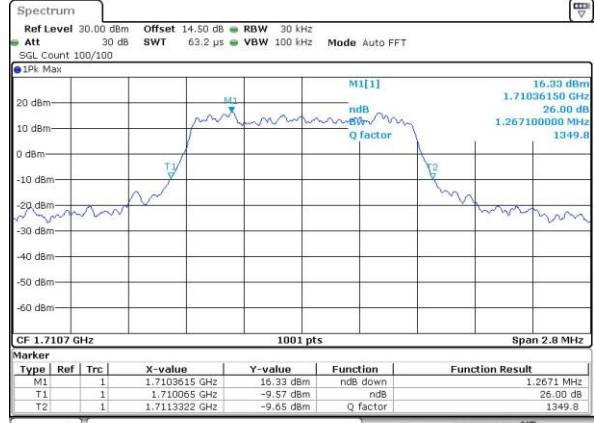

Highest Channel / 20MHz / 16QAM

Date: 22_NOV.2016 15:40:35

LTE Band 4

Lowest Channel / 1.4MHz / QPSK

Date: 22.NOV.2016 16:05:57

Lowest Channel / 1.4MHz / 16QAM

Date: 22.NOV.2016 16:06:07

Middle Channel / 1.4MHz / QPSK

Date: 22.NOV.2016 16:13:12

Middle Channel / 1.4MHz / 16QAM

Date: 22.NOV.2016 16:13:22

Highest Channel / 1.4MHz / QPSK

Date: 22.NOV.2016 16:15:48

Highest Channel / 1.4MHz / 16QAM

Date: 22.NOV.2016 16:15:58

LTE Band 4