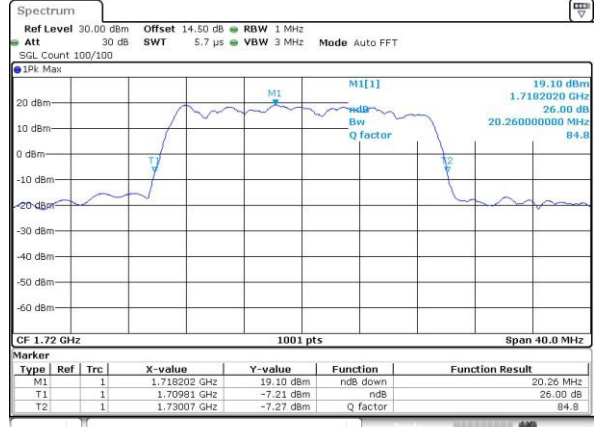

Date: 22.NOV.2016 17:24:03

Highest Channel / 15MHz / 16QAM

Date: 22.NOV.2016 17:24:14

LTE Band 4

Lowest Channel / 20MHz / QPSK

Date: 22.NOV.2016 17:31:17

Lowest Channel / 20MHz / 16QAM

Date: 22.NOV.2016 17:31:27

Middle Channel / 20MHz / QPSK

Date: 22.NOV.2016 17:38:30

Middle Channel / 20MHz / 16QAM

Date: 22.NOV.2016 17:38:44

Highest Channel / 20MHz / QPSK

Date: 22.NOV.2016 17:41:06

Highest Channel / 20MHz / 16QAM

Date: 22.NOV.2016 17:41:17