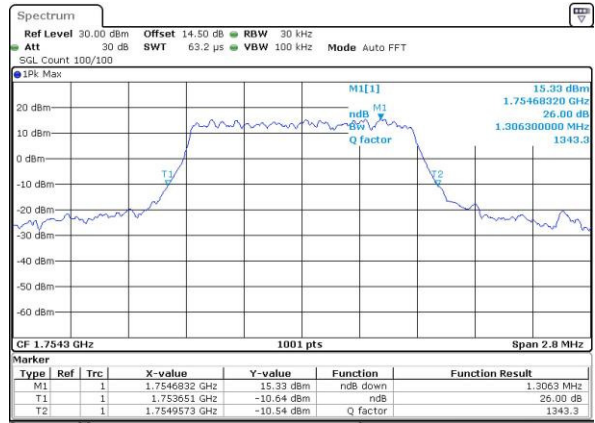

Highest Channel / 20MHz / 16QAM

Date: 22_NOV.2016 15:40:35

LTE Band 4

Lowest Channel / 1.4MHz / QPSK

Date: 22.NOV.2016 16:05:57

Lowest Channel / 1.4MHz / 16QAM

Date: 22.NOV.2016 16:06:07

Middle Channel / 1.4MHz / QPSK

Date: 22.NOV.2016 16:13:12

Middle Channel / 1.4MHz / 16QAM

Date: 22.NOV.2016 16:13:22

Highest Channel / 1.4MHz / QPSK

Date: 22.NOV.2016 16:15:48

Highest Channel / 1.4MHz / 16QAM

Date: 22.NOV.2016 16:15:58

LTE Band 4

Lowest Channel / 3MHz / QPSK

Date: 22.NOV.2016 16:23:02

Lowest Channel / 3MHz / 16QAM

Date: 22.NOV.2016 16:23:13

Middle Channel / 3MHz / QPSK

Date: 22.NOV.2016 16:30:17

Middle Channel / 3MHz / 16QAM

Date: 22.NOV.2016 16:30:27

Highest Channel / 3MHz / QPSK

Date: 22.NOV.2016 16:32:53

Highest Channel / 3MHz / 16QAM

Date: 22.NOV.2016 16:33:04

LTE Band 4

Lowest Channel / 5MHz / QPSK

Date: 22.NOV.2016 16:40:07

Lowest Channel / 5MHz / 16QAM