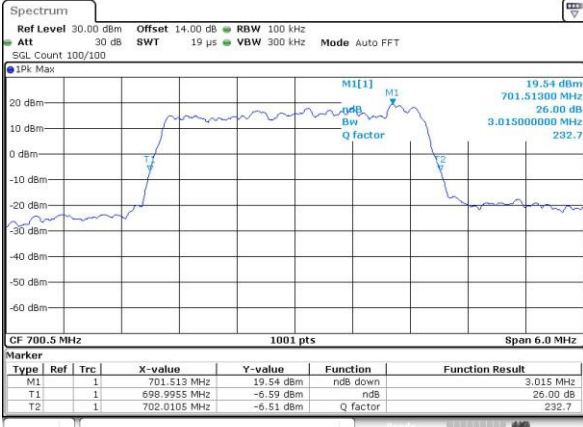

Highest Channel / 10MHz / QPSK

Date: 30.NOV.2016 13:58:49

Highest Channel / 10MHz / 16QAM

Date: 30.NOV.2016 13:59:00

LTE Band 12

Lowest Channel / 1.4MHz / QPSK

Date: 30.NOV.2016 14:51:08

Lowest Channel / 1.4MHz / 16QAM

Date: 30.NOV.2016 14:50:58

Middle Channel / 1.4MHz / QPSK

Date: 30.NOV.2016 14:58:16

Middle Channel / 1.4MHz / 16QAM

Date: 30.NOV.2016 14:58:27

Highest Channel / 1.4MHz / QPSK

Date: 30.NOV.2016 15:00:53

Highest Channel / 1.4MHz / 16QAM

Date: 30.NOV.2016 15:01:03

LTE Band 12

Lowest Channel / 3MHz / QPSK

Date: 30.NOV.2016 15:08:11

Lowest Channel / 3MHz / 16QAM

Date: 30.NOV.2016 15:08:22

Middle Channel / 3MHz / QPSK

Date: 30.NOV.2016 15:15:29