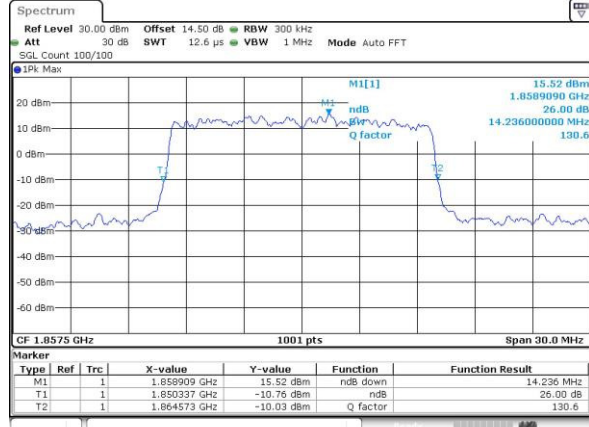

LTE Band 2

Lowest Channel / 15MHz / QPSK

Date: 22_NOV_2016 15:13:27

Lowest Channel / 15MHz / 16QAM

Date: 22_NOV_2016 15:13:37

Middle Channel / 15MHz / QPSK

Date: 22_NOV_2016 15:20:42

Middle Channel / 15MHz / 16QAM

Date: 22_NOV_2016 15:20:52

Highest Channel / 15MHz / QPSK

Date: 22_NOV_2016 15:23:18

Highest Channel / 15MHz / 16QAM

Date: 22_NOV_2016 15:23:29

LTE Band 2

Lowest Channel / 20MHz / QPSK

Date: 22_NOV.2016 15:30:33