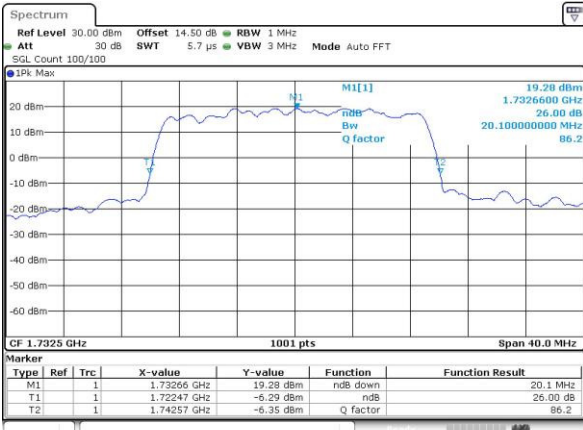

Middle Channel / 20MHz / QPSK

Date: 22.NOV.2016 17:38:30