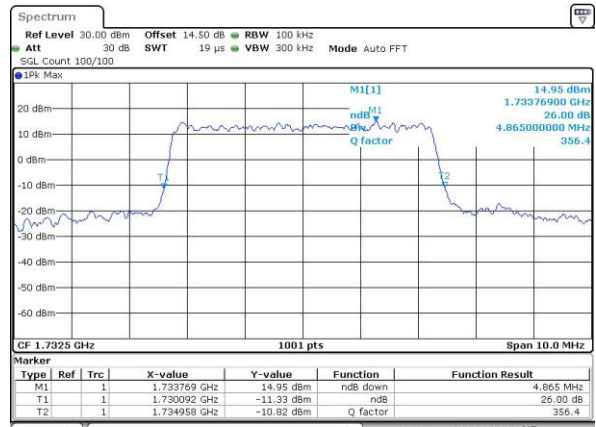

Middle Channel / 5MHz / 16QAM

Date: 22.NOV.2016 16:47:31