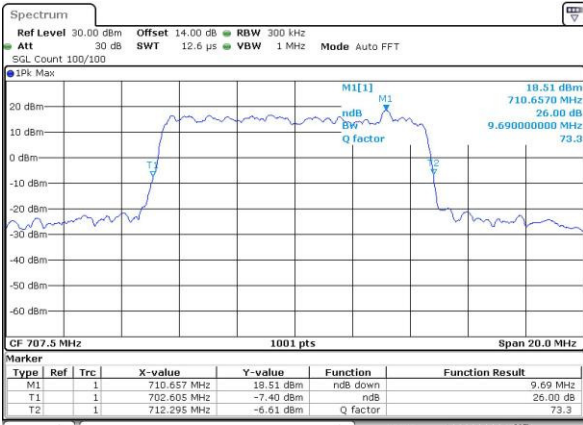

Middle Channel / 10MHz / QPSK

Date: 30.NOV.2016 16:38:26