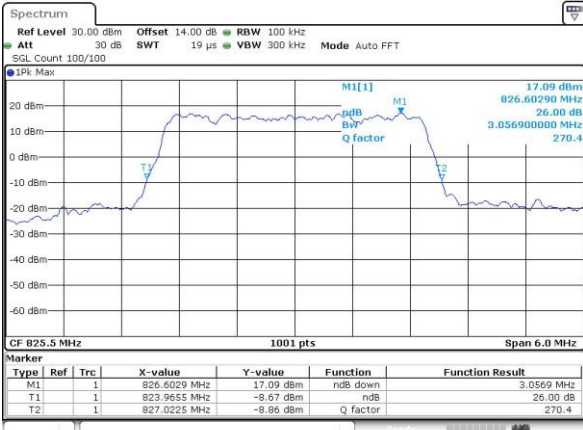

LTE Band 5

Lowest Channel / 1.4MHz / QPSK

Date: 30.NOV.2016 09:13:19

Lowest Channel / 1.4MHz / 16QAM

Date: 30.NOV.2016 09:13:08

Middle Channel / 1.4MHz / QPSK

Date: 30.NOV.2016 09:13:25

Middle Channel / 1.4MHz / 16QAM

Date: 30.NOV.2016 09:13:35

Highest Channel / 1.4MHz / QPSK

Date: 30.NOV.2016 09:14:20

Highest Channel / 1.4MHz / 16QAM

Date: 30.NOV.2016 09:14:11

LTE Band 5

Lowest Channel / 3MHz / QPSK

Date: 30.NOV.2016 09:51:18