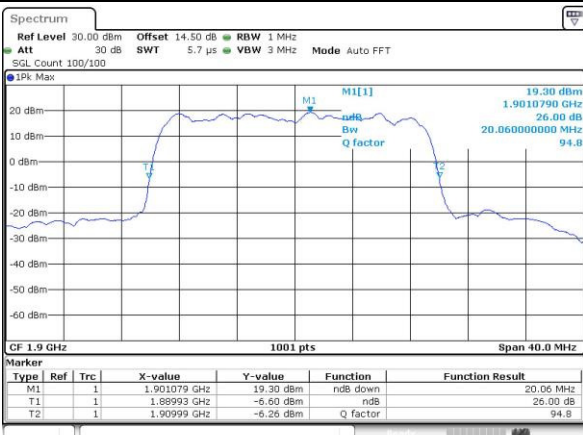

Highest Channel / 20MHz / QPSK

Date: 22_NOV.2016 15:40:24