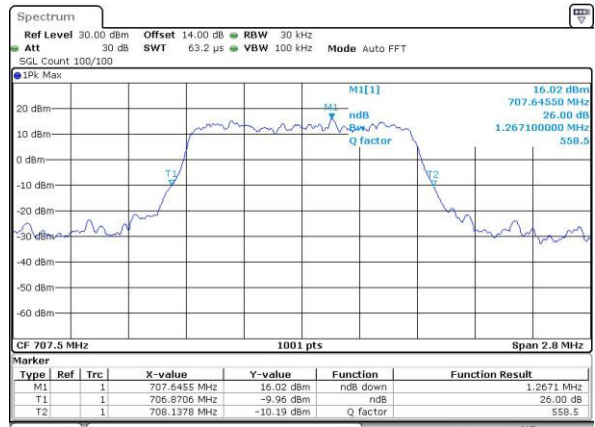

Highest Channel / 10MHz / QPSK

Date: 30.NOV.2016 13:58:49

Highest Channel / 10MHz / 16QAM

Date: 30.NOV.2016 13:59:00

LTE Band 12

Lowest Channel / 1.4MHz / QPSK

Date: 30.NOV.2016 14:51:08

Lowest Channel / 1.4MHz / 16QAM

Date: 30.NOV.2016 14:50:58

Middle Channel / 1.4MHz / QPSK

Date: 30.NOV.2016 14:58:16

Middle Channel / 1.4MHz / 16QAM

Date: 30.NOV.2016 14:58:27

Highest Channel / 1.4MHz / QPSK

Date: 30.NOV.2016 15:00:53

Highest Channel / 1.4MHz / 16QAM