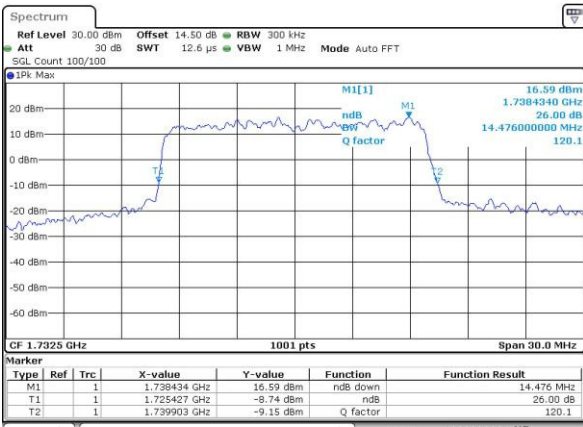

Middle Channel / 15MHz / QPSK

Date: 22.NOV.2016 17:21:27