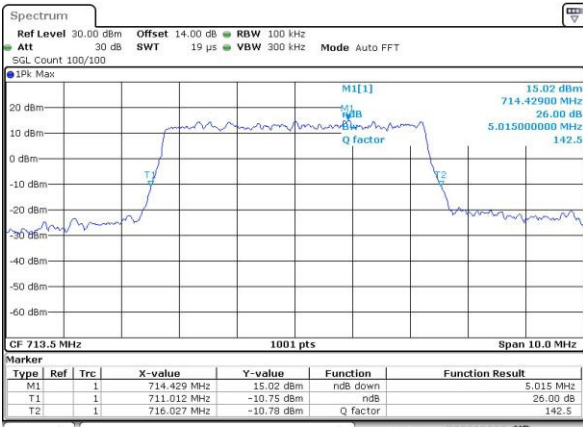

Middle Channel / 3MHz / 16QAM

Date: 30.NOV.2016 15:15:39

Highest Channel / 3MHz / QPSK

Date: 30.NOV.2016 15:18:06

Highest Channel / 3MHz / 16QAM

Date: 30.NOV.2016 16:15:21

LTE Band 12

Lowest Channel / 5MHz / QPSK

Date: 30,NOV,2016 15:25:22

Lowest Channel / 5MHz / 16QAM

Date: 30,NOV,2016 15:25:33

Middle Channel / 5MHz / QPSK

Date: 30,NOV,2016 15:32:40

Middle Channel / 5MHz / 16QAM

Date: 30,NOV,2016 15:32:51

Highest Channel / 5MHz / QPSK

Date: 30,NOV,2016 15:35:17

Highest Channel / 5MHz / 16QAM

Date: 30,NOV,2016 15:35:28

LTE Band 12

Lowest Channel / 10MHz / QPSK

Date: 30.NOV.2016 16:31:08

Lowest Channel / 10MHz / 16QAM

Date: 30.NOV.2016 16:31:19