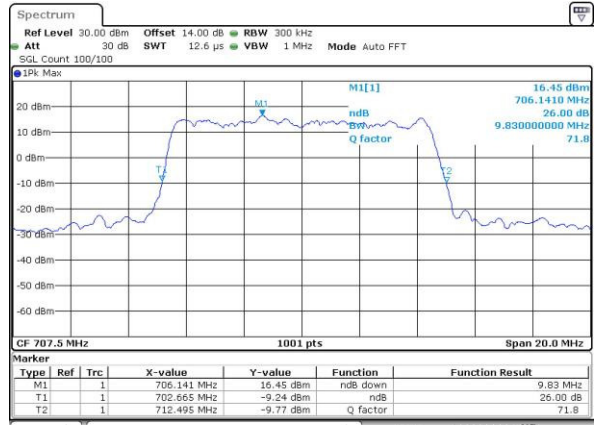

Date: 30,NOV,2016 15:25:22

Lowest Channel / 5MHz / 16QAM

Date: 30,NOV,2016 15:25:33

Middle Channel / 5MHz / QPSK

Date: 30,NOV,2016 15:32:40

Middle Channel / 5MHz / 16QAM

Date: 30,NOV,2016 15:32:51

Highest Channel / 5MHz / QPSK

Date: 30,NOV,2016 15:35:17

Highest Channel / 5MHz / 16QAM

Date: 30,NOV,2016 15:35:28

LTE Band 12

Lowest Channel / 10MHz / QPSK

Date: 30.NOV.2016 16:31:08

Lowest Channel / 10MHz / 16QAM

Date: 30.NOV.2016 16:31:19

Middle Channel / 10MHz / QPSK

Date: 30.NOV.2016 16:38:26

Middle Channel / 10MHz / 16QAM

Date: 30.NOV.2016 16:38:37

Highest Channel / 10MHz / QPSK

Date: 30.NOV.2016 16:41:09

Highest Channel / 10MHz / 16QAM

Date: 30.NOV.2016 16:41:19