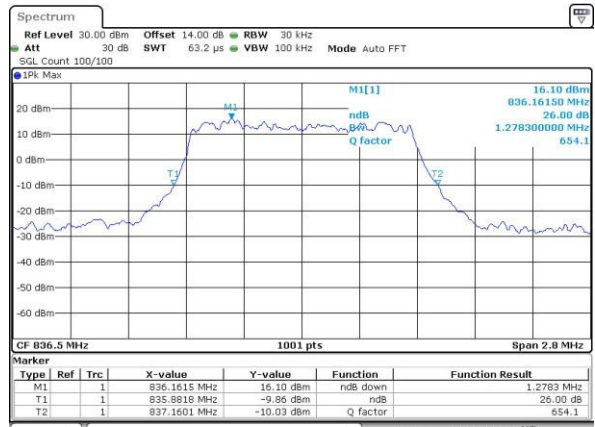

Middle Channel / 20MHz / QPSK

Date: 22.NOV.2016 17:38:30

Middle Channel / 20MHz / 16QAM

Date: 22.NOV.2016 17:38:44

Highest Channel / 20MHz / QPSK

Date: 22.NOV.2016 17:41:06

Highest Channel / 20MHz / 16QAM

Date: 22.NOV.2016 17:41:17

LTE Band 5

Lowest Channel / 1.4MHz / QPSK

Date: 30.NOV.2016 09:13:19

Lowest Channel / 1.4MHz / 16QAM

Date: 30.NOV.2016 09:13:08

Middle Channel / 1.4MHz / QPSK

Date: 30.NOV.2016 09:13:25

Middle Channel / 1.4MHz / 16QAM

Date: 30.NOV.2016 09:13:35

Highest Channel / 1.4MHz / QPSK

Date: 30.NOV.2016 09:14:20

Highest Channel / 1.4MHz / 16QAM

Date: 30.NOV.2016 09:14:11

LTE Band 5

Lowest Channel / 3MHz / QPSK

Date: 30.NOV.2016 09:51:18