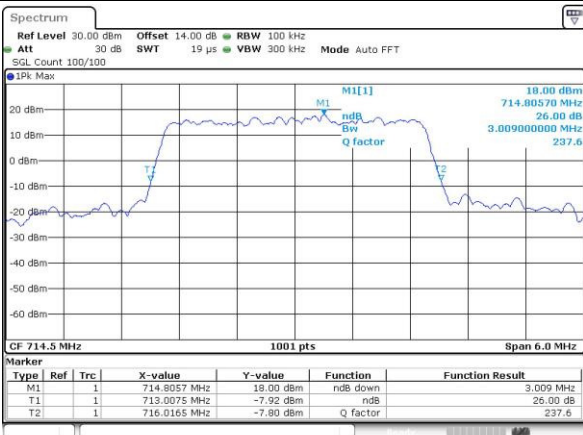

Date: 30.NOV.2016 15:01:03

LTE Band 12

Lowest Channel / 3MHz / QPSK

Date: 30.NOV.2016 15:08:11

Lowest Channel / 3MHz / 16QAM

Date: 30.NOV.2016 15:08:22

Middle Channel / 3MHz / QPSK

Date: 30.NOV.2016 15:15:29

Middle Channel / 3MHz / 16QAM

Date: 30.NOV.2016 15:15:39

Highest Channel / 3MHz / QPSK

Date: 30.NOV.2016 15:18:06

Highest Channel / 3MHz / 16QAM

Date: 30.NOV.2016 16:15:21

LTE Band 12

Lowest Channel / 5MHz / QPSK