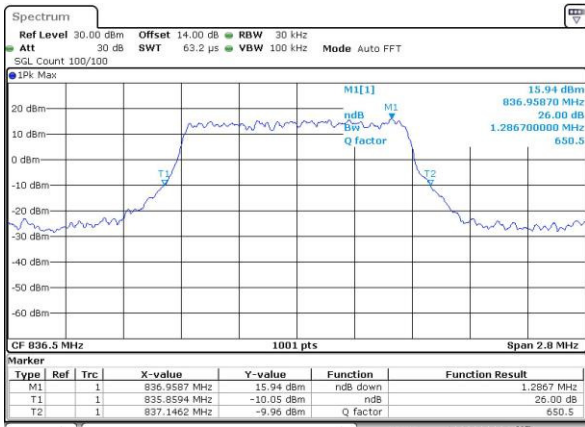

LTE Band 5

Lowest Channel / 1.4MHz / QPSK

Date: 30.NOV.2016 09:13:19

Lowest Channel / 1.4MHz / 16QAM

Date: 30.NOV.2016 09:13:08

Middle Channel / 1.4MHz / QPSK

Date: 30.NOV.2016 09:13:25

Middle Channel / 1.4MHz / 16QAM

Date: 30.NOV.2016 09:13:35

Highest Channel / 1.4MHz / QPSK

Date: 30.NOV.2016 09:14:20

Highest Channel / 1.4MHz / 16QAM

Date: 30.NOV.2016 09:14:11

LTE Band 5

Lowest Channel / 3MHz / QPSK

Date: 30.NOV.2016 09:51:18