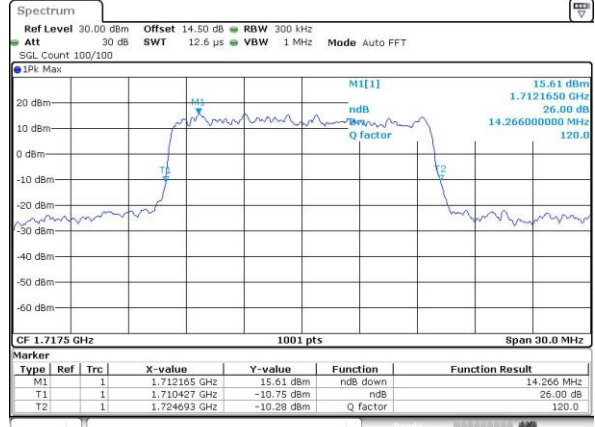

Lowest Channel / 15MHz / 16QAM

Date: 22.NOV.2016 17:14:24