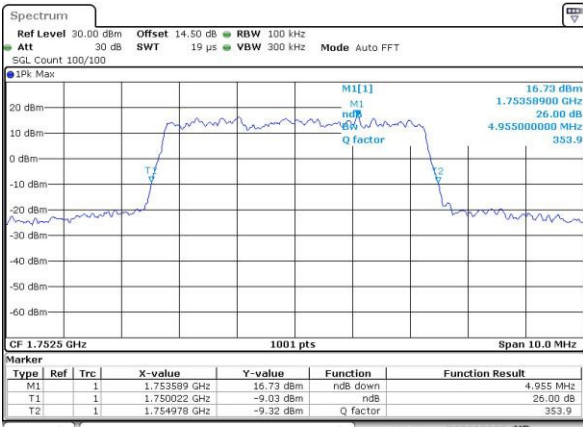

Highest Channel / 3MHz / QPSK

Date: 22.NOV.2016 16:32:53

Highest Channel / 3MHz / 16QAM

Date: 22.NOV.2016 16:33:04

LTE Band 4

Lowest Channel / 5MHz / QPSK

Date: 22.NOV.2016 16:40:07

Lowest Channel / 5MHz / 16QAM

Date: 22.NOV.2016 16:40:17

Middle Channel / 5MHz / QPSK

Date: 22.NOV.2016 16:47:21

Middle Channel / 5MHz / 16QAM

Date: 22.NOV.2016 16:47:31

Highest Channel / 5MHz / QPSK

Date: 22.NOV.2016 16:49:56

Highest Channel / 5MHz / 16QAM

Date: 22.NOV.2016 16:50:07

LTE Band 4

Lowest Channel / 10MHz / QPSK

Date: 22.NOV.2016 16:57:10

Lowest Channel / 10MHz / 16QAM

Date: 22.NOV.2016 16:57:120

Middle Channel / 10MHz / QPSK

Date: 22.NOV.2016 17:04:23