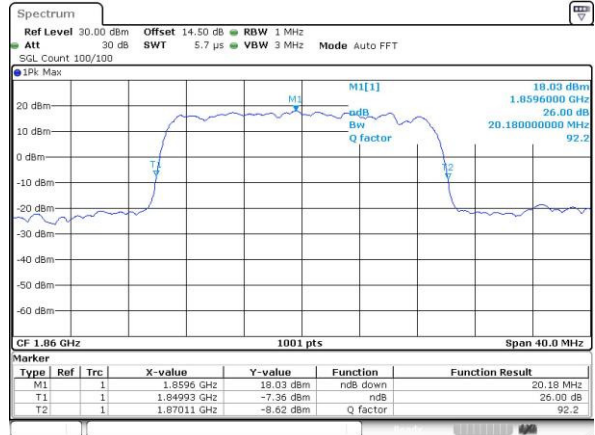

Lowest Channel / 20MHz / 16QAM

Date: 22_NOV.2016 15:30:44