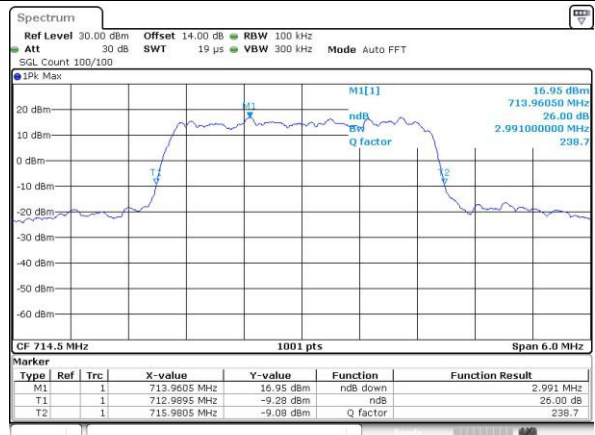

Middle Channel / 3MHz / 16QAM

Date: 30.NOV.2016 15:15:39

Highest Channel / 3MHz / QPSK

Date: 30.NOV.2016 15:18:06

Highest Channel / 3MHz / 16QAM

Date: 30.NOV.2016 16:15:21

LTE Band 12

Lowest Channel / 5MHz / QPSK