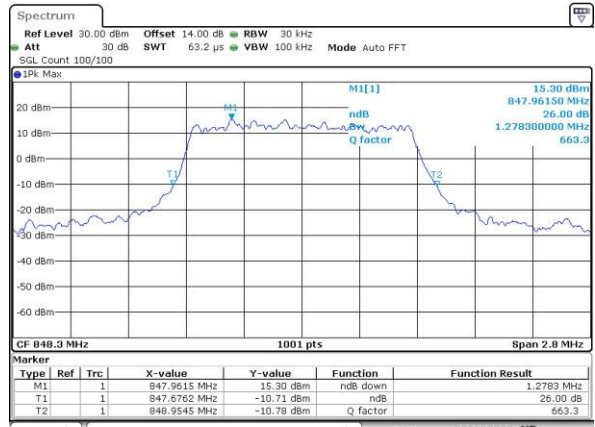

LTE Band 5

Lowest Channel / 1.4MHz / QPSK

Date: 30.NOV.2016 09:13:19

Lowest Channel / 1.4MHz / 16QAM

Date: 30.NOV.2016 09:13:08

Middle Channel / 1.4MHz / QPSK

Date: 30.NOV.2016 09:13:25

Middle Channel / 1.4MHz / 16QAM

Date: 30.NOV.2016 09:13:35

Highest Channel / 1.4MHz / QPSK

Date: 30.NOV.2016 09:14:20

Highest Channel / 1.4MHz / 16QAM

Date: 30.NOV.2016 09:14:11

LTE Band 5

Lowest Channel / 3MHz / QPSK

Date: 30.NOV.2016 09:51:18