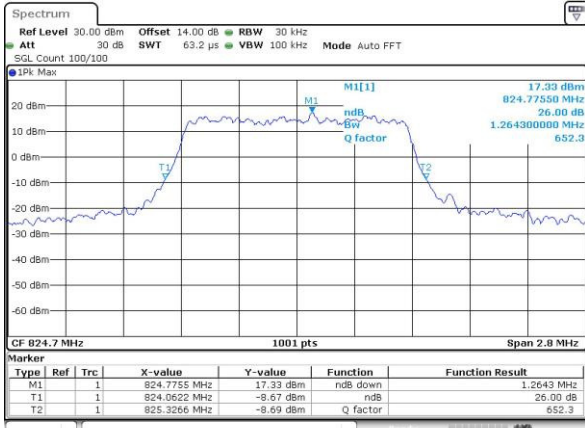

Date: 22.NOV.2016 17:24:03

Highest Channel / 15MHz / 16QAM

Date: 22.NOV.2016 17:24:14

LTE Band 4

Lowest Channel / 20MHz / QPSK

Date: 22.NOV.2016 17:31:17

Lowest Channel / 20MHz / 16QAM

Date: 22.NOV.2016 17:31:27

Middle Channel / 20MHz / QPSK

Date: 22.NOV.2016 17:38:30

Middle Channel / 20MHz / 16QAM

Date: 22.NOV.2016 17:38:44

Highest Channel / 20MHz / QPSK

Date: 22.NOV.2016 17:41:06

Highest Channel / 20MHz / 16QAM

Date: 22.NOV.2016 17:41:17

LTE Band 5

Lowest Channel / 1.4MHz / QPSK

Date: 30.NOV.2016 09:13:19

Lowest Channel / 1.4MHz / 16QAM

Date: 30.NOV.2016 09:13:08

Middle Channel / 1.4MHz / QPSK

Date: 30.NOV.2016 09:13:25

Middle Channel / 1.4MHz / 16QAM

Date: 30.NOV.2016 09:13:35

Highest Channel / 1.4MHz / QPSK

Date: 30.NOV.2016 09:14:20

Highest Channel / 1.4MHz / 16QAM

Date: 30.NOV.2016 09:14:11

LTE Band 5

Lowest Channel / 3MHz / QPSK

Date: 30.NOV.2016 09:51:18