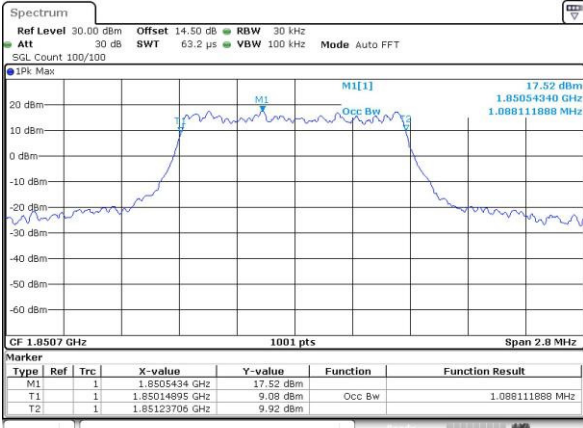

LTE Band 2

Lowest Channel / 1.4MHz / QPSK

Date: 22.NOV.2016 14:03:23