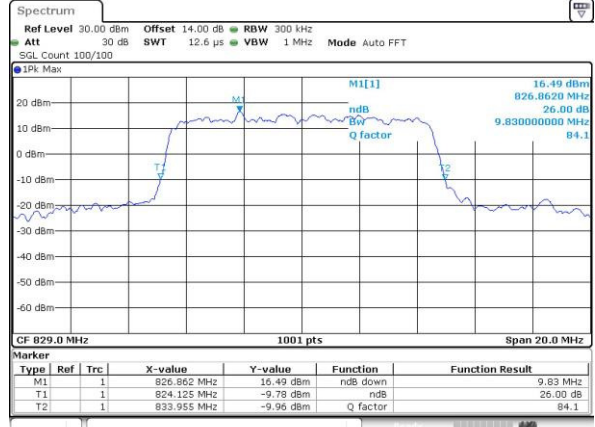

Lowest Channel / 10MHz / 16QAM

Date: 30.NOV.2016 13:47:03