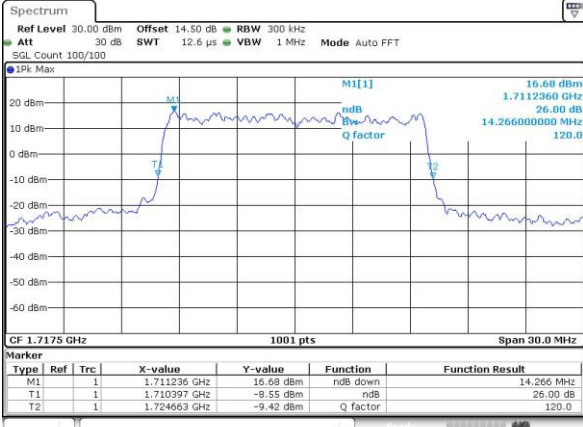

Middle Channel / 10MHz / 16QAM

Date: 22.NOV.2016 17:04:134

Highest Channel / 10MHz / QPSK

Date: 22.NOV.2016 17:06:59

Highest Channel / 10MHz / 16QAM

Date: 22.NOV.2016 17:07:110

LTE Band 4

Lowest Channel / 15MHz / QPSK