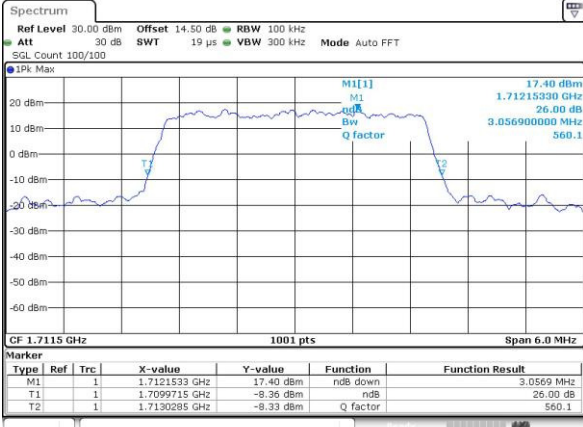

LTE Band 4

Lowest Channel / 3MHz / QPSK

Date: 22.NOV.2016 16:23:02