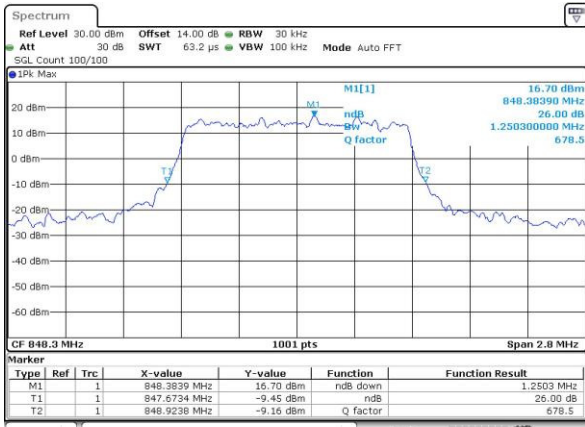

LTE Band 5

Lowest Channel / 1.4MHz / QPSK

Date: 30.NOV.2016 09:13:19

Lowest Channel / 1.4MHz / 16QAM

Date: 30.NOV.2016 09:13:08

Middle Channel / 1.4MHz / QPSK

Date: 30.NOV.2016 09:13:25

Middle Channel / 1.4MHz / 16QAM

Date: 30.NOV.2016 09:13:35

Highest Channel / 1.4MHz / QPSK

Date: 30.NOV.2016 09:14:20

Highest Channel / 1.4MHz / 16QAM

Date: 30.NOV.2016 09:14:11

LTE Band 5

Lowest Channel / 3MHz / QPSK

Date: 30.NOV.2016 09:51:18