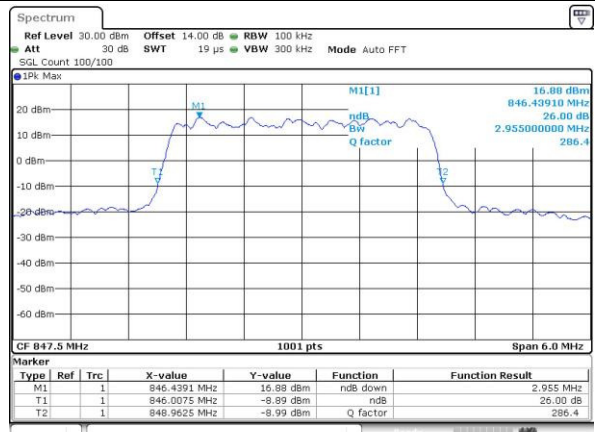

Date: 30.NOV.2016 09:13:35

Highest Channel / 1.4MHz / QPSK

Date: 30.NOV.2016 09:14:20

Highest Channel / 1.4MHz / 16QAM

Date: 30.NOV.2016 09:14:11

LTE Band 5

Lowest Channel / 3MHz / QPSK

Date: 30.NOV.2016 09:51:18

Lowest Channel / 3MHz / 16QAM

Date: 30.NOV.2016 09:51:28

Middle Channel / 3MHz / QPSK

Date: 30.NOV.2016 10:00:36

Middle Channel / 3MHz / 16QAM

Date: 30.NOV.2016 10:00:47

Highest Channel / 3MHz / QPSK

Date: 30.NOV.2016 13:44:51

Highest Channel / 3MHz / 16QAM

Date: 30.NOV.2016 10:03:24

LTE Band 5

Lowest Channel / 5MHz / QPSK

Date: 30.NOV.2016 11:07:14

Lowest Channel / 5MHz / 16QAM

Date: 30.NOV.2016 11:07:55

Middle Channel / 5MHz / QPSK