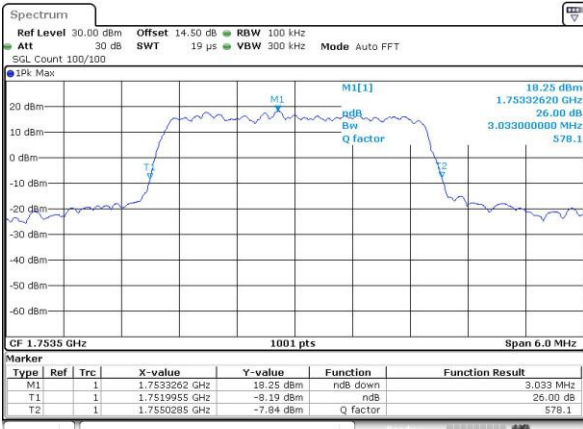

Date: 22.NOV.2016 16:13:12

Middle Channel / 1.4MHz / 16QAM

Date: 22.NOV.2016 16:13:22

Highest Channel / 1.4MHz / QPSK

Date: 22.NOV.2016 16:15:48

Highest Channel / 1.4MHz / 16QAM

Date: 22.NOV.2016 16:15:58

LTE Band 4

Lowest Channel / 3MHz / QPSK

Date: 22.NOV.2016 16:23:02

Lowest Channel / 3MHz / 16QAM

Date: 22.NOV.2016 16:23:13

Middle Channel / 3MHz / QPSK

Date: 22.NOV.2016 16:30:17

Middle Channel / 3MHz / 16QAM

Date: 22.NOV.2016 16:30:27

Highest Channel / 3MHz / QPSK

Date: 22.NOV.2016 16:32:53

Highest Channel / 3MHz / 16QAM

Date: 22.NOV.2016 16:33:04

LTE Band 4

Lowest Channel / 5MHz / QPSK

Date: 22.NOV.2016 16:40:07

Lowest Channel / 5MHz / 16QAM