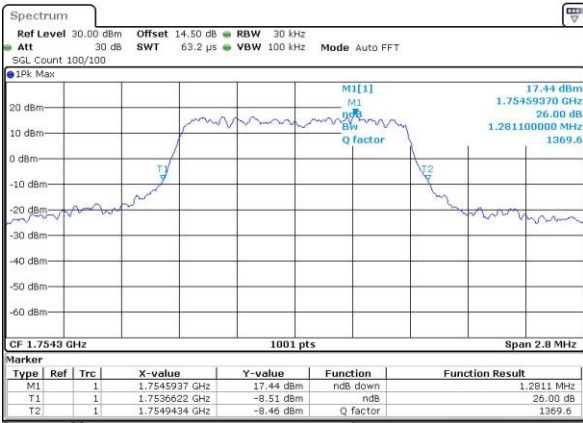

Highest Channel / 20MHz / 16QAM

Date: 22_NOV.2016 15:40:35

LTE Band 4

Lowest Channel / 1.4MHz / QPSK

Date: 22.NOV.2016 16:05:57

Lowest Channel / 1.4MHz / 16QAM

Date: 22.NOV.2016 16:06:07

Middle Channel / 1.4MHz / QPSK

Date: 22.NOV.2016 16:13:12

Middle Channel / 1.4MHz / 16QAM

Date: 22.NOV.2016 16:13:22

Highest Channel / 1.4MHz / QPSK

Date: 22.NOV.2016 16:15:48

Highest Channel / 1.4MHz / 16QAM

Date: 22.NOV.2016 16:15:58

LTE Band 4