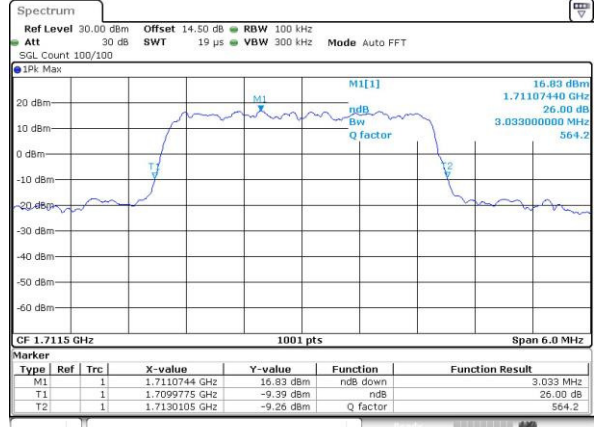

Lowest Channel / 3MHz / 16QAM

Date: 22.NOV.2016 16:23:13