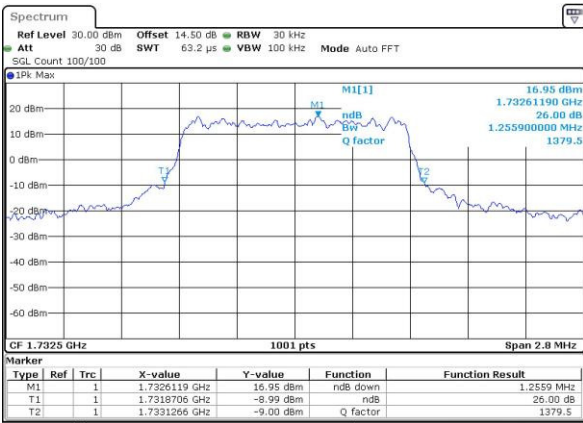

Highest Channel / 20MHz / 16QAM

Date: 22_NOV.2016 15:40:35

LTE Band 4

Lowest Channel / 1.4MHz / QPSK

Date: 22.NOV.2016 16:05:57

Lowest Channel / 1.4MHz / 16QAM

Date: 22.NOV.2016 16:06:07

Middle Channel / 1.4MHz / QPSK

Date: 22.NOV.2016 16:13:12

Middle Channel / 1.4MHz / 16QAM

Date: 22.NOV.2016 16:13:22

Highest Channel / 1.4MHz / QPSK

Date: 22.NOV.2016 16:15:48

Highest Channel / 1.4MHz / 16QAM

Date: 22.NOV.2016 16:15:58

LTE Band 4