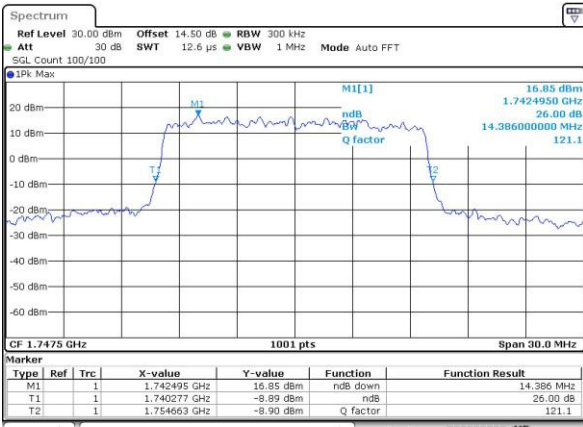

Middle Channel / 10MHz / 16QAM

Date: 22.NOV.2016 17:04:134

Highest Channel / 10MHz / QPSK

Date: 22.NOV.2016 17:06:59

Highest Channel / 10MHz / 16QAM

Date: 22.NOV.2016 17:07:110

LTE Band 4

Lowest Channel / 15MHz / QPSK

Date: 22.NOV.2016 17:14:13

Lowest Channel / 15MHz / 16QAM

Date: 22.NOV.2016 17:14:24

Middle Channel / 15MHz / QPSK

Date: 22.NOV.2016 17:21:27

Middle Channel / 15MHz / 16QAM

Date: 22.NOV.2016 17:21:38

Highest Channel / 15MHz / QPSK

Date: 22.NOV.2016 17:24:03

Highest Channel / 15MHz / 16QAM

Date: 22.NOV.2016 17:24:14

LTE Band 4

Lowest Channel / 20MHz / QPSK

Date: 22.NOV.2016 17:31:17

Lowest Channel / 20MHz / 16QAM

Date: 22.NOV.2016 17:31:27