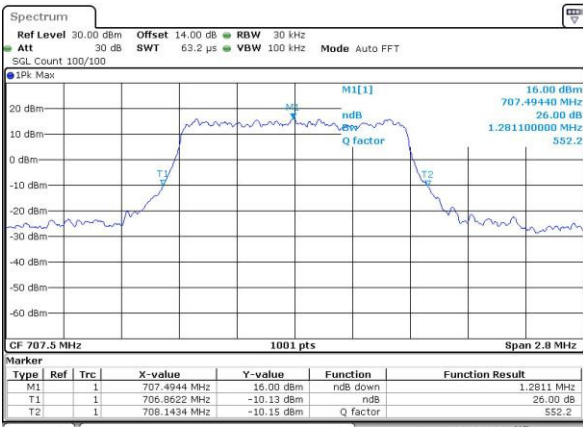

Highest Channel / 10MHz / QPSK

Date: 30.NOV.2016 13:58:49

Highest Channel / 10MHz / 16QAM

Date: 30.NOV.2016 13:59:00

LTE Band 12

Lowest Channel / 1.4MHz / QPSK

Date: 30.NOV.2016 14:51:08

Lowest Channel / 1.4MHz / 16QAM

Date: 30.NOV.2016 14:50:58

Middle Channel / 1.4MHz / QPSK

Date: 30.NOV.2016 14:58:16

Middle Channel / 1.4MHz / 16QAM

Date: 30.NOV.2016 14:58:27

Highest Channel / 1.4MHz / QPSK

Date: 30.NOV.2016 15:00:53

Highest Channel / 1.4MHz / 16QAM