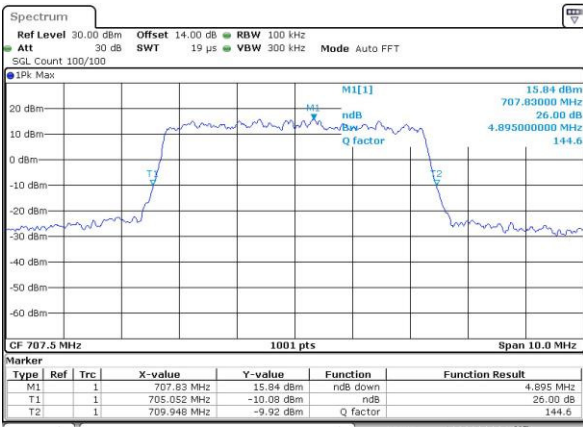

Middle Channel / 5MHz / QPSK

Date: 30,NOV,2016 15:32:40