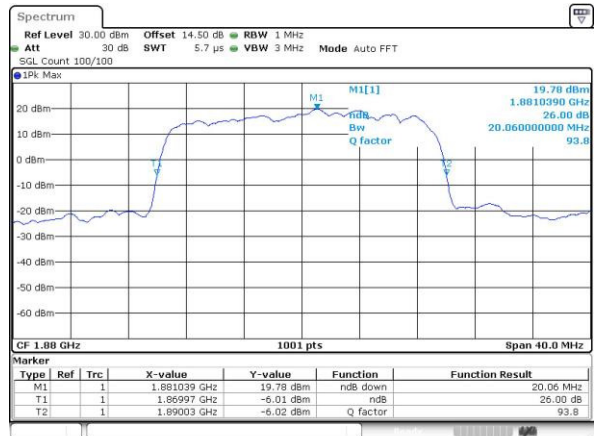

Date: 22_NOV_2016 15:20:52

Highest Channel / 15MHz / QPSK

Date: 22_NOV_2016 15:23:18

Highest Channel / 15MHz / 16QAM

Date: 22_NOV_2016 15:23:29

LTE Band 2

Lowest Channel / 20MHz / QPSK

Date: 22_NOV.2016 15:30:33

Lowest Channel / 20MHz / 16QAM

Date: 22_NOV.2016 15:30:44

Middle Channel / 20MHz / QPSK

Date: 22_NOV.2016 15:37:48

Middle Channel / 20MHz / 16QAM

Date: 22_NOV.2016 15:37:58

Highest Channel / 20MHz / QPSK

Date: 22_NOV.2016 15:40:24

Highest Channel / 20MHz / 16QAM

Date: 22_NOV.2016 15:40:35

LTE Band 4

Lowest Channel / 1.4MHz / QPSK

Date: 22.NOV.2016 16:05:57

Lowest Channel / 1.4MHz / 16QAM

Date: 22.NOV.2016 16:06:07

Middle Channel / 1.4MHz / QPSK

Date: 22.NOV.2016 16:13:12

Middle Channel / 1.4MHz / 16QAM

Date: 22.NOV.2016 16:13:22

Highest Channel / 1.4MHz / QPSK

Date: 22.NOV.2016 16:15:48

Highest Channel / 1.4MHz / 16QAM

Date: 22.NOV.2016 16:15:58

LTE Band 4