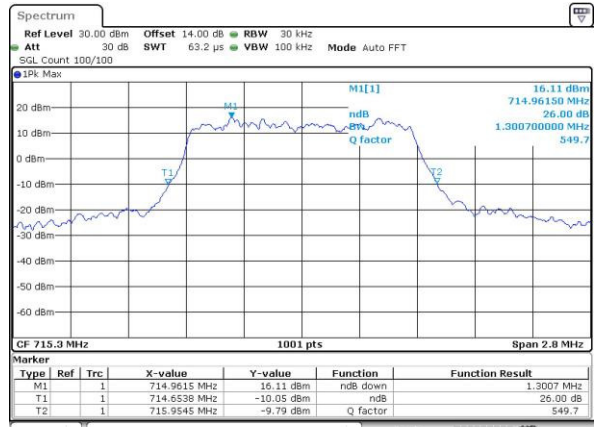

Highest Channel / 10MHz / QPSK

Date: 30.NOV.2016 13:58:49

Highest Channel / 10MHz / 16QAM

Date: 30.NOV.2016 13:59:00

LTE Band 12

Lowest Channel / 1.4MHz / QPSK

Date: 30.NOV.2016 14:51:08

Lowest Channel / 1.4MHz / 16QAM

Date: 30.NOV.2016 14:50:58

Middle Channel / 1.4MHz / QPSK

Date: 30.NOV.2016 14:58:16

Middle Channel / 1.4MHz / 16QAM

Date: 30.NOV.2016 14:58:27

Highest Channel / 1.4MHz / QPSK

Date: 30.NOV.2016 15:00:53

Highest Channel / 1.4MHz / 16QAM

Date: 30.NOV.2016 15:01:03

LTE Band 12

Lowest Channel / 3MHz / QPSK

Date: 30.NOV.2016 15:08:11

Lowest Channel / 3MHz / 16QAM

Date: 30.NOV.2016 15:08:22

Middle Channel / 3MHz / QPSK

Date: 30.NOV.2016 15:15:29