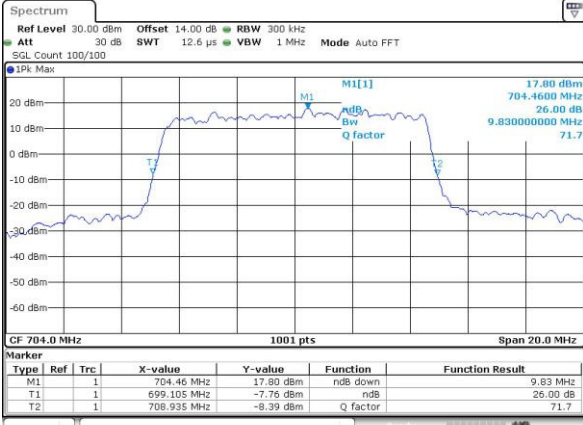

Date: 30,NOV,2016 15:35:17

Highest Channel / 5MHz / 16QAM

Date: 30,NOV,2016 15:35:28

LTE Band 12

Lowest Channel / 10MHz / QPSK

Date: 30.NOV.2016 16:31:08

Lowest Channel / 10MHz / 16QAM

Date: 30.NOV.2016 16:31:19