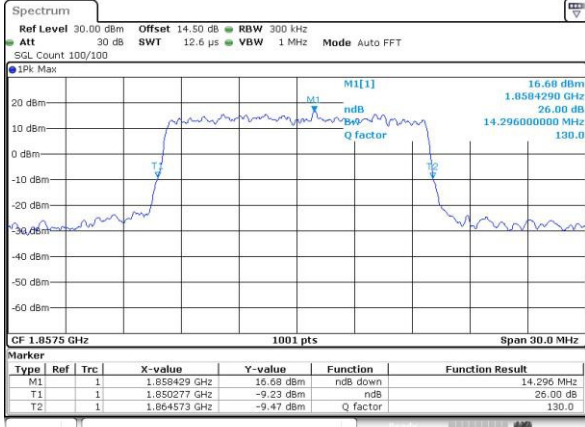

LTE Band 2

Lowest Channel / 15MHz / QPSK

Date: 22_NOV_2016 15:13:27

Lowest Channel / 15MHz / 16QAM

Date: 22_NOV_2016 15:13:37

Middle Channel / 15MHz / QPSK

Date: 22_NOV_2016 15:20:42

Middle Channel / 15MHz / 16QAM

Date: 22_NOV_2016 15:20:52

Highest Channel / 15MHz / QPSK

Date: 22_NOV_2016 15:23:18

Highest Channel / 15MHz / 16QAM

Date: 22_NOV_2016 15:23:29

LTE Band 2

Lowest Channel / 20MHz / QPSK

Date: 22_NOV.2016 15:30:33