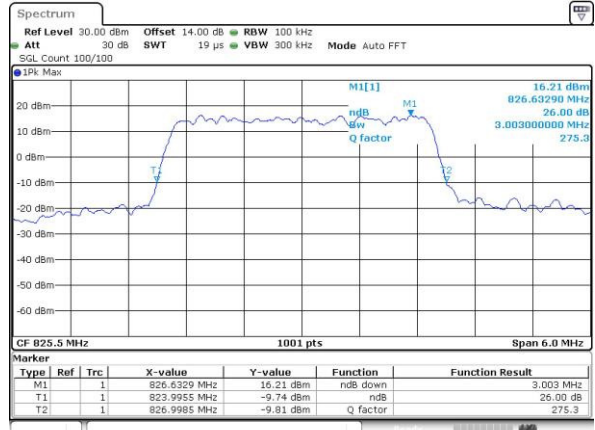

Lowest Channel / 3MHz / 16QAM

Date: 30.NOV.2016 09:51:28