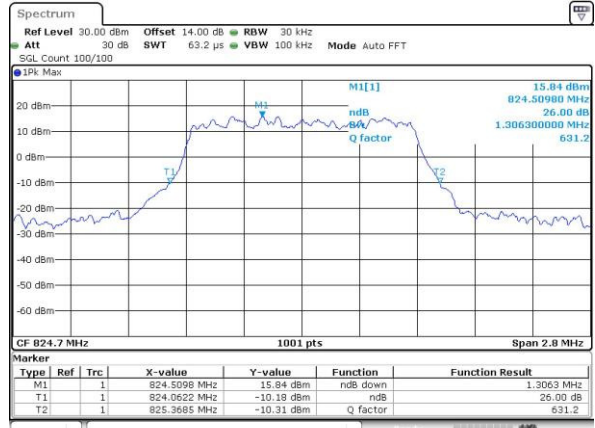

Date: 22.NOV.2016 17:24:03

Highest Channel / 15MHz / 16QAM

Date: 22.NOV.2016 17:24:14

LTE Band 4

Lowest Channel / 20MHz / QPSK

Date: 22.NOV.2016 17:31:17

Lowest Channel / 20MHz / 16QAM

Date: 22.NOV.2016 17:31:27

Middle Channel / 20MHz / QPSK

Date: 22.NOV.2016 17:38:30

Middle Channel / 20MHz / 16QAM

Date: 22.NOV.2016 17:38:44

Highest Channel / 20MHz / QPSK

Date: 22.NOV.2016 17:41:06

Highest Channel / 20MHz / 16QAM

Date: 22.NOV.2016 17:41:17

LTE Band 5

Lowest Channel / 1.4MHz / QPSK

Date: 30.NOV.2016 09:13:19

Lowest Channel / 1.4MHz / 16QAM

Date: 30.NOV.2016 09:13:08

Middle Channel / 1.4MHz / QPSK

Date: 30.NOV.2016 09:13:25

Middle Channel / 1.4MHz / 16QAM

Date: 30.NOV.2016 09:13:35

Highest Channel / 1.4MHz / QPSK

Date: 30.NOV.2016 09:14:20

Highest Channel / 1.4MHz / 16QAM

Date: 30.NOV.2016 09:14:11

LTE Band 5

Lowest Channel / 3MHz / QPSK

Date: 30.NOV.2016 09:51:18