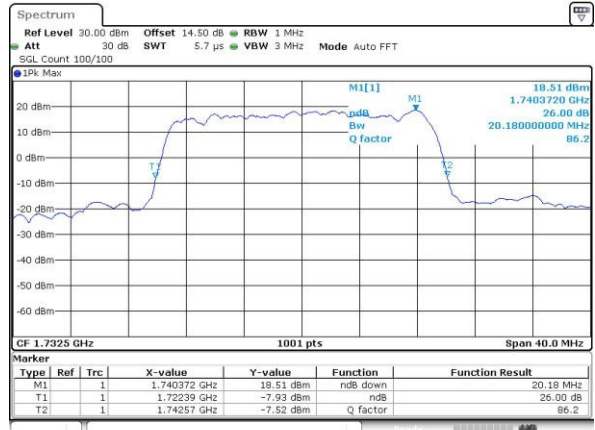

Middle Channel / 20MHz / 16QAM

Date: 22.NOV.2016 17:38:44