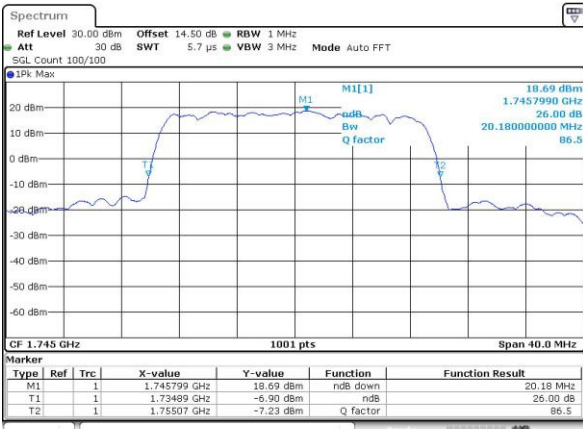

Date: 22.NOV.2016 17:24:03

Highest Channel / 15MHz / 16QAM

Date: 22.NOV.2016 17:24:14

LTE Band 4

Lowest Channel / 20MHz / QPSK

Date: 22.NOV.2016 17:31:17

Lowest Channel / 20MHz / 16QAM

Date: 22.NOV.2016 17:31:27

Middle Channel / 20MHz / QPSK

Date: 22.NOV.2016 17:38:30

Middle Channel / 20MHz / 16QAM

Date: 22.NOV.2016 17:38:44

Highest Channel / 20MHz / QPSK

Date: 22.NOV.2016 17:41:06

Highest Channel / 20MHz / 16QAM

Date: 22.NOV.2016 17:41:17

LTE Band 5

Lowest Channel / 1.4MHz / QPSK

Date: 30.NOV.2016 09:13:19

Lowest Channel / 1.4MHz / 16QAM

Date: 30.NOV.2016 09:13:08

Middle Channel / 1.4MHz / QPSK

Date: 30.NOV.2016 09:13:25

Middle Channel / 1.4MHz / 16QAM