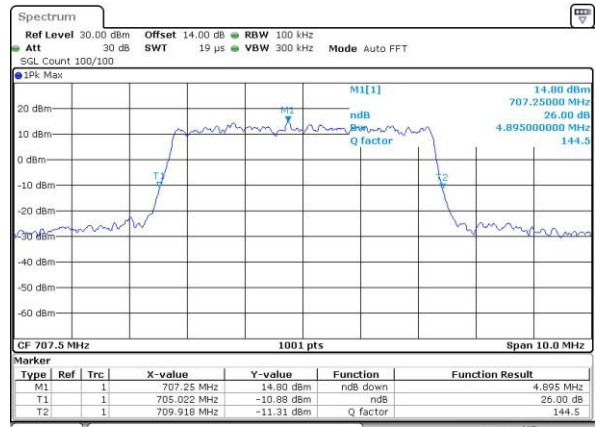

Middle Channel / 3MHz / 16QAM

Date: 30.NOV.2016 15:15:39

Highest Channel / 3MHz / QPSK

Date: 30.NOV.2016 15:18:06

Highest Channel / 3MHz / 16QAM

Date: 30.NOV.2016 16:15:21

LTE Band 12

Lowest Channel / 5MHz / QPSK

Date: 30,NOV,2016 15:25:22

Lowest Channel / 5MHz / 16QAM

Date: 30,NOV,2016 15:25:33

Middle Channel / 5MHz / QPSK

Date: 30,NOV,2016 15:32:40

Middle Channel / 5MHz / 16QAM

Date: 30,NOV,2016 15:32:51

Highest Channel / 5MHz / QPSK

Date: 30,NOV,2016 15:35:17

Highest Channel / 5MHz / 16QAM

Date: 30,NOV,2016 15:35:28

LTE Band 12

Lowest Channel / 10MHz / QPSK

Date: 30.NOV.2016 16:31:08

Lowest Channel / 10MHz / 16QAM

Date: 30.NOV.2016 16:31:19