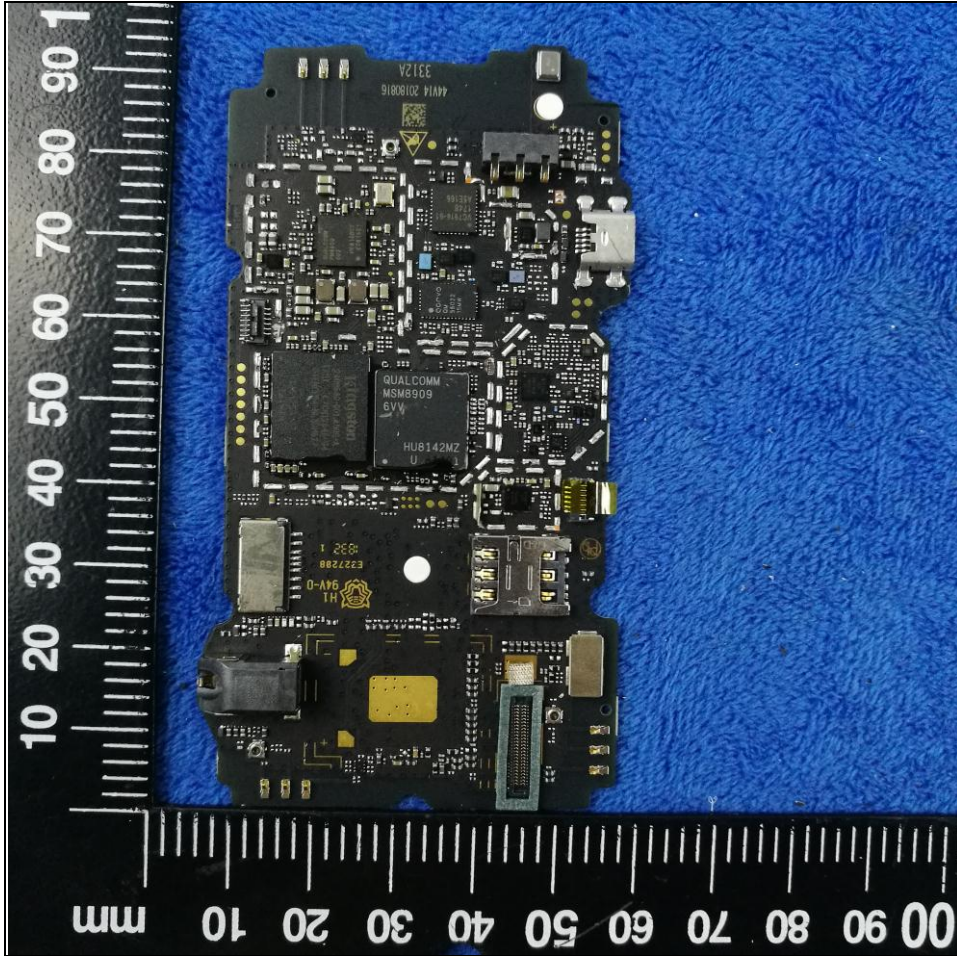

# PHOTOGRAPHS OF THE EUT

**BUREAU  
VERITAS**

Reference No.: 181011N013

FCC ID: R38YL3312A

BUREAU  
VERITAS

Reference No.: 181011N013

FCC ID: R38YL3312A

BUREAU  
VERITAS

Reference No.: 181011N013

FCC ID: R38YL3312A

**BUREAU  
VERITAS**

Reference No.: 181011N013

FCC ID: R38YL3312A

BUREAU  
VERITAS

Reference No.: 181011N013

FCC ID: R38YL3312A