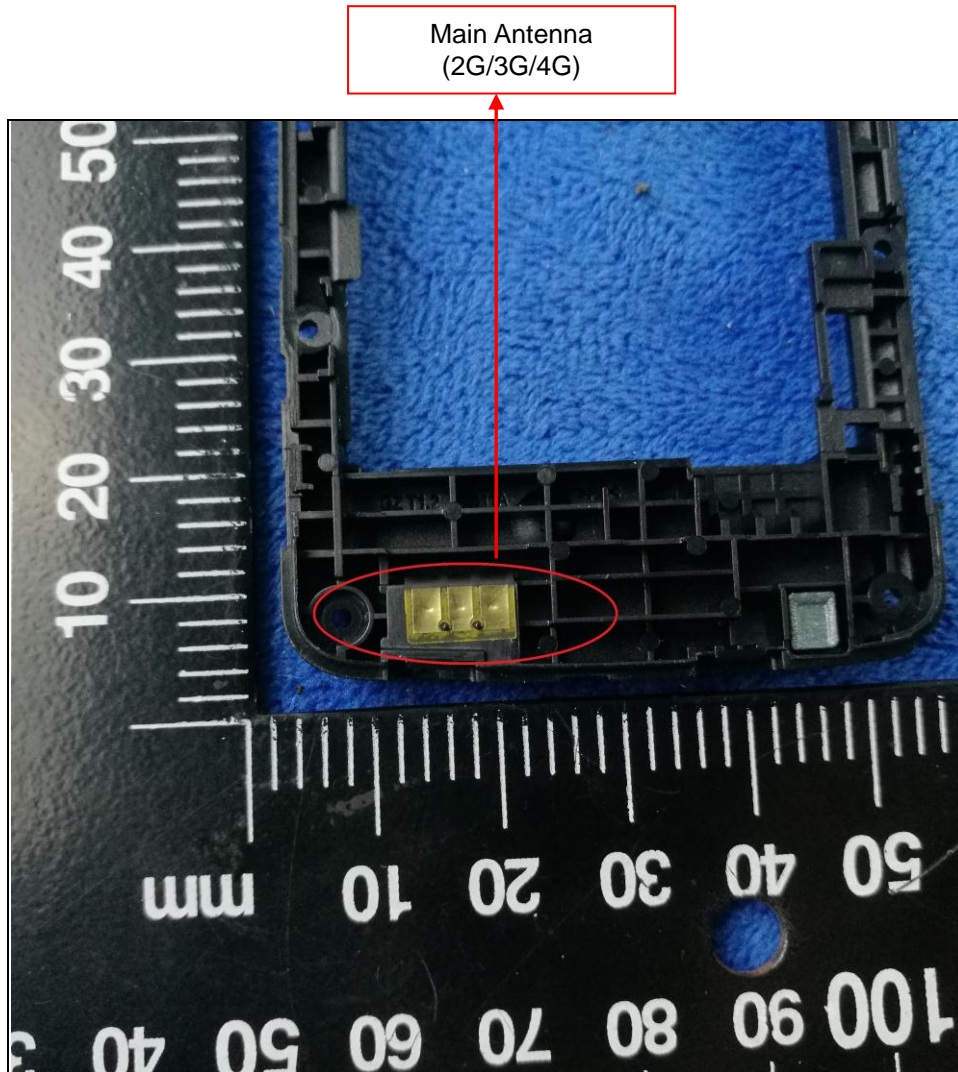

# PHOTOGRAPHS OF THE EUT

**BUREAU  
VERITAS**

Reference No.: 181011N013

FCC ID: R38YL3312A

BUREAU  
VERITAS

Reference No.: 181011N013

FCC ID: R38YL3312A

BUREAU  
VERITAS

FCC ID: R38YL3312A

BUREAU  
VERITAS

Reference No.: 181011N013

FCC ID: R38YL3312A

**BUREAU  
VERITAS**

Reference No.: 181011N013

FCC ID: R38YL3312A

BT/WIFI/GPS Antenna