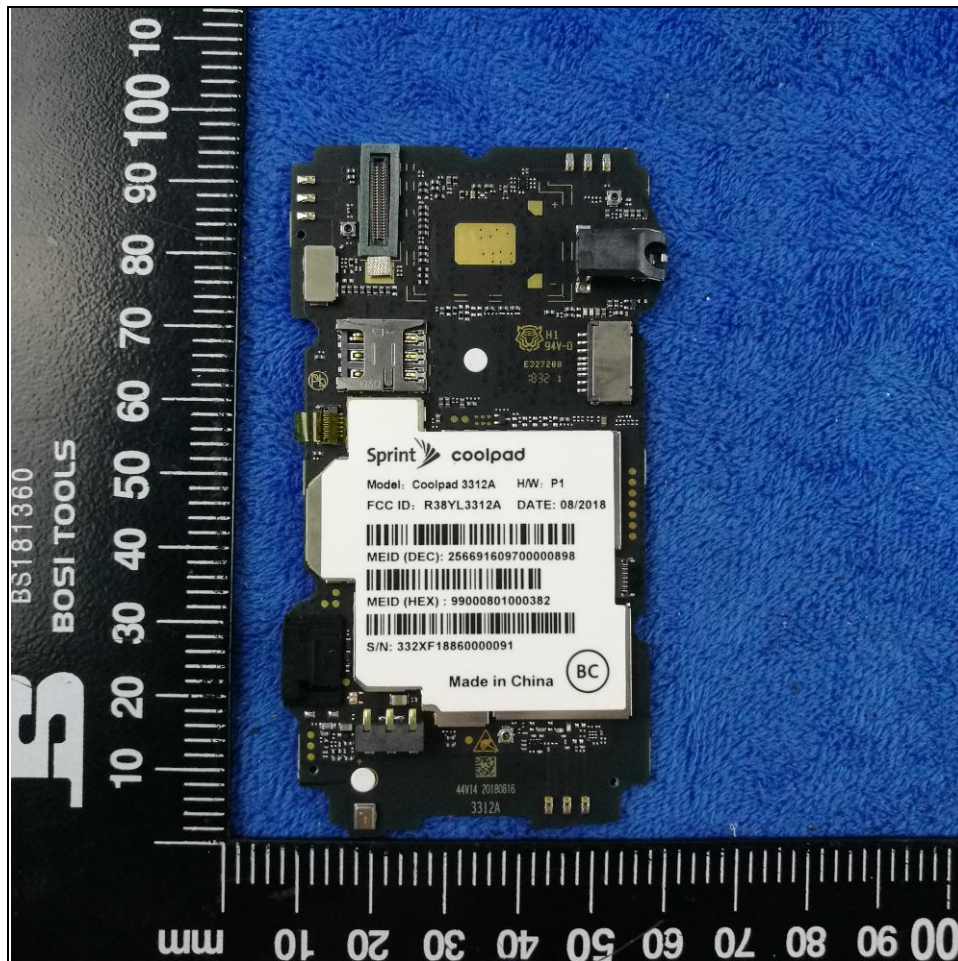

# PHOTOGRAPHS OF THE EUT

**BUREAU  
VERITAS**

Reference No.: 181011N013

FCC ID: R38YL3312A

BUREAU  
VERITAS

Reference No.: 181011N013

FCC ID: R38YL3312A

BUREAU  
VERITAS

Reference No.: 181011N013

FCC ID: R38YL3312A

**BUREAU  
VERITAS**

Reference No.: 181011N013

FCC ID: R38YL3312A

BUREAU  
VERITAS

Reference No.: 181011N013

FCC ID: R38YL3312A