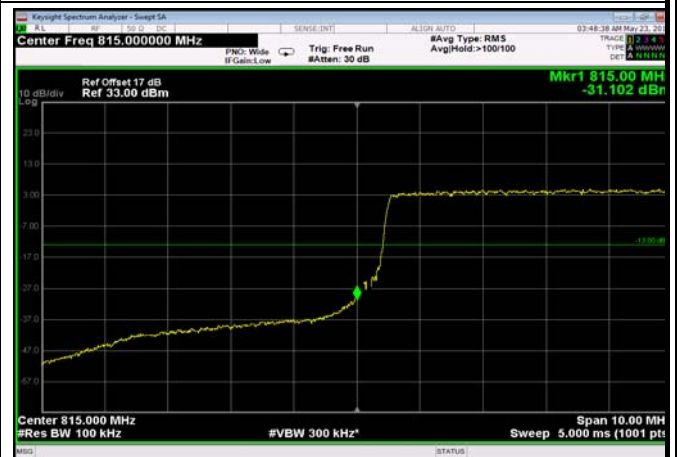

LowRange_FDD26_10MHz_820_OneRB
_low_QPSK

LowRange_FDD26_10MHz_820_OneRB
_low_Q16

LowRange_FDD26_10MHz_820_fullRB
_LowQPSK

LowRange_FDD26_10MHz_820_fullRB
_LowQ16

LowRange_FDD26_15MHz_822.5_OneRB
_low_QPSK

LowRange_FDD26_15MHz_822.5_OneRB
_low_Q16

LowRange_FDD26_15MHz_822.5_fullRB
_LowQPSK

LowRange_FDD26_15MHz_822.5_fullRB
_LowQ16

HighRange_FDD26_1.4MHz_848.3_OneRB
_high_QPSK

HighRange_FDD26_1.4MHz_848.3_OneRB
_high_Q16