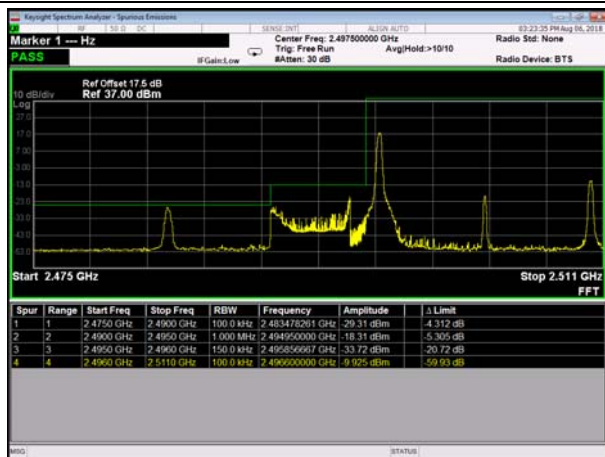

LowRange_TDD41_15MHz_2503.5_OneRB
_low_QPSK