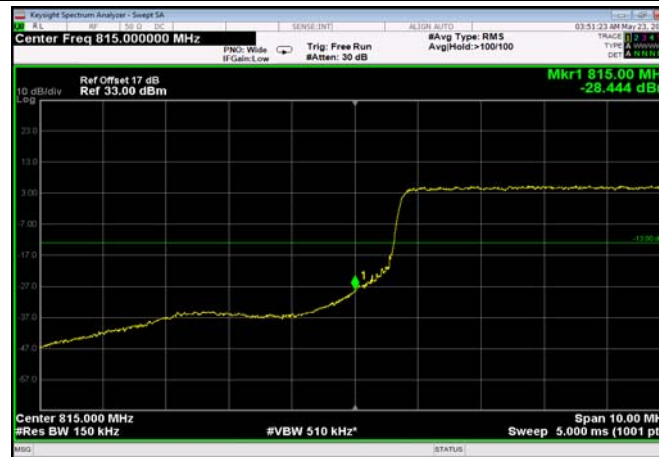

LowRange_FDD26_10MHz_820_OneRB
_low_QPSK

LowRange_FDD26_10MHz_820_OneRB
_low_Q16

LowRange_FDD26_10MHz_820_fullRB
_LowQPSK

LowRange_FDD26_10MHz_820_fullRB
_LowQ16

LowRange_FDD26_15MHz_822.5_OneRB
_low_QPSK

LowRange_FDD26_15MHz_822.5_OneRB
_low_Q16

LowRange_FDD26_15MHz_822.5_fullRB
_LowQPSK

LowRange_FDD26_15MHz_822.5_fullRB
_LowQ16

HighRange_FDD26_1.4MHz_848.3_OneRB
_high_QPSK

HighRange_FDD26_1.4MHz_848.3_OneRB
_high_Q16