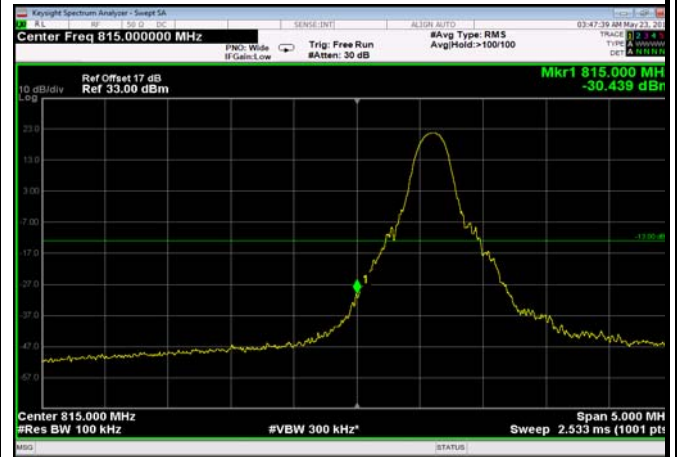

LowRange_FDD26_10MHz_820_OneRB
_low_QPSK

LowRange_FDD26_10MHz_820_OneRB
_low_Q16

LowRange_FDD26_10MHz_820_fullRB
_LowQPSK

LowRange_FDD26_10MHz_820_fullRB
_LowQ16

LowRange_FDD26_15MHz_822.5_OneRB
_low_QPSK

LowRange_FDD26_15MHz_822.5_OneRB
_low_Q16

LowRange_FDD26_15MHz_822.5_fullRB
_LowQPSK

LowRange_FDD26_15MHz_822.5_fullRB
_LowQ16

HighRange_FDD26_1.4MHz_848.3_OneRB
_high_QPSK

HighRange_FDD26_1.4MHz_848.3_OneRB
_high_Q16