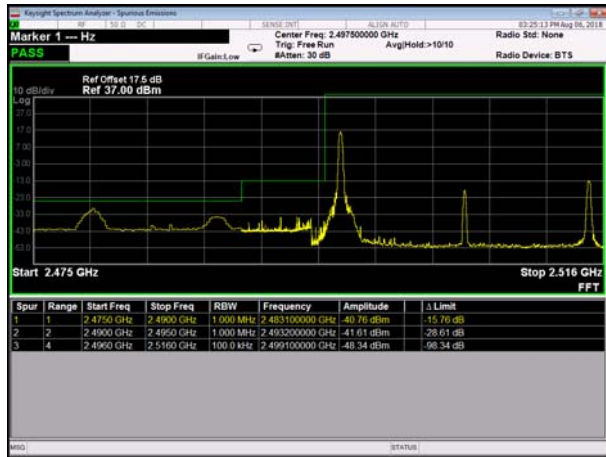

LowRange_TDD41_20MHz_2506_OneRB_low_QPSK