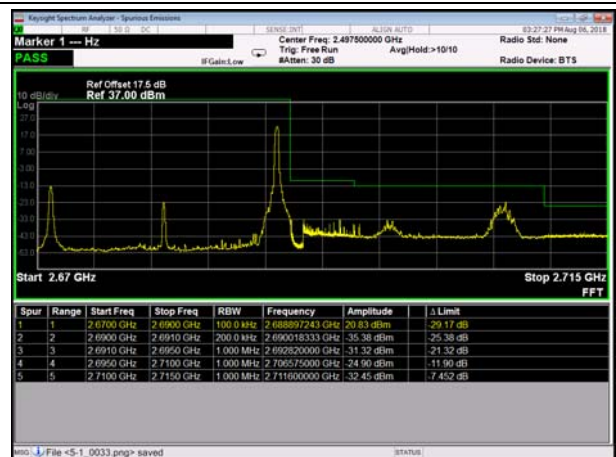

HighRange_TDD41_15MHz_2682.5_fullRB_HighQPSK

HighRange_TDD41_15MHz_2682.5_fullRB_HighQ16

HighRange_TDD41_20MHz_2680_OneRB_high_QPSK

HighRange_TDD41_20MHz_2680_OneRB_high_Q16

HighRange_ TDD41_20MHz_2680_fullRB
_HighQPSK