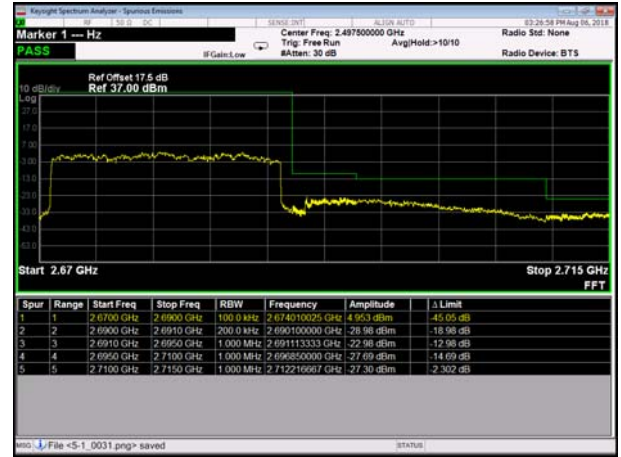

HighRange_ TDD41_20MHz_2680_fullRB
_HighQ16