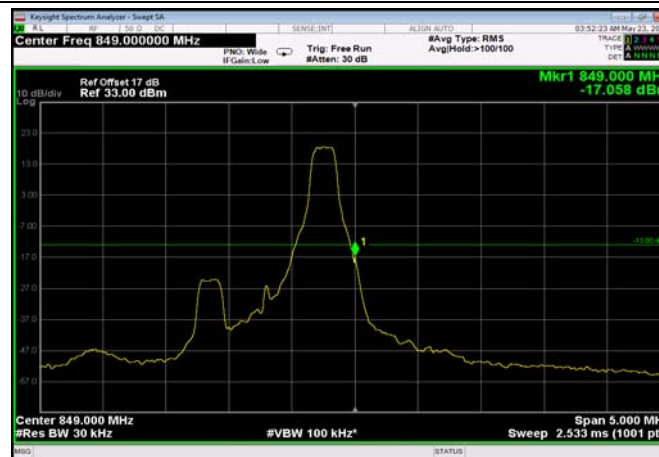

LowRange_FDD26_15MHz_822.5_OneRB
_low_Q16

LowRange_FDD26_15MHz_822.5_fullRB
_LowQPSK

LowRange_FDD26_15MHz_822.5_fullRB
_LowQ16

HighRange_FDD26_1.4MHz_848.3_OneRB
_high_QPSK

HighRange_FDD26_1.4MHz_848.3_OneRB
_high_Q16

HighRange_FDD26_1.4MHz_848.3_fullRB
_HighQPSK

HighRange_FDD26_1.4MHz_848.3_fullRB
_HighQ16

HighRange_FDD26_5MHz_846.5_OneRB
_high_QPSK

HighRange_FDD26_5MHz_846.5_OneRB
_high_Q16

HighRange_FDD26_5MHz_846.5_fullRB
_HighQPSK