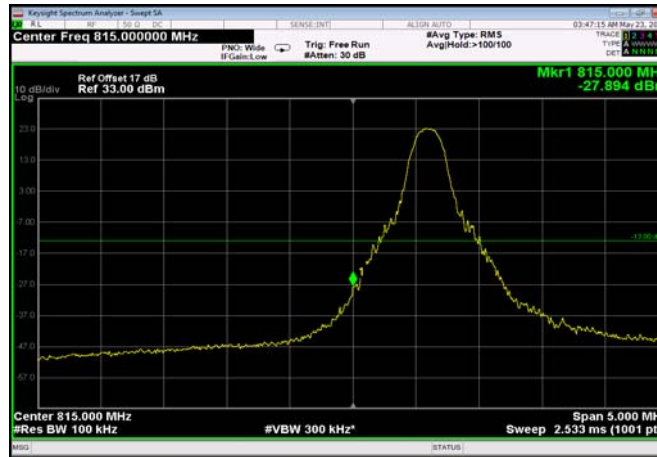

LowRange_FDD26_10MHz_820_OneRB
_low_QPSK

LowRange_FDD26_10MHz_820_OneRB
_low_Q16

LowRange_FDD26_10MHz_820_fullRB
_LowQPSK

LowRange_FDD26_10MHz_820_fullRB
_LowQ16

LowRange_FDD26_15MHz_822.5_OneRB
_low_QPSK

LowRange_FDD26_15MHz_822.5_OneRB
_low_Q16

LowRange_FDD26_15MHz_822.5_fullRB
_LowQPSK

LowRange_FDD26_15MHz_822.5_fullRB
_LowQ16

HighRange_FDD26_1.4MHz_848.3_OneRB
_high_QPSK

HighRange_FDD26_1.4MHz_848.3_OneRB
_high_Q16