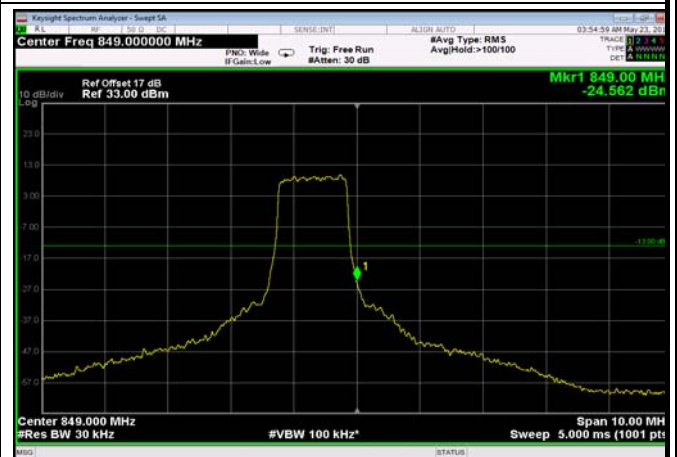

HighRange_FDD26_1.4MHz_848.3_fullRB
_HighQ16