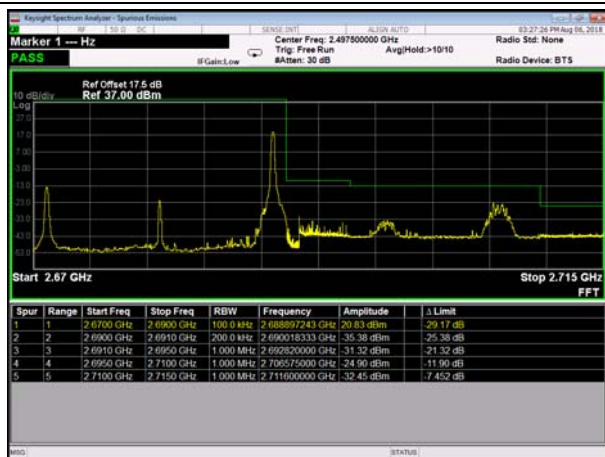

HighRange_TDD41_20MHz_2680_OneRB_high_QPSK