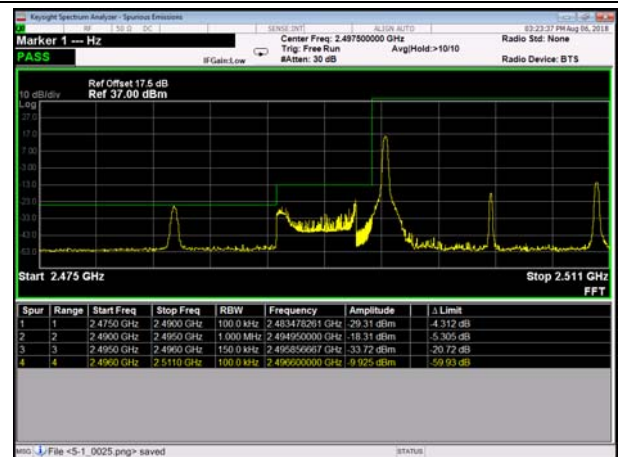

LowRange_TDD41_10MHz_2501_fullRB
_LowQPSK

LowRange_TDD41_10MHz_2501_fullRB
_LowQ16

LowRange_TDD41_15MHz_2503.5_OneRB
_low_QPSK

LowRange_TDD41_15MHz_2503.5_OneRB
_low_Q16

LowRange_TDD41_15MHz_2503.5_fullRB
_LowQPSK