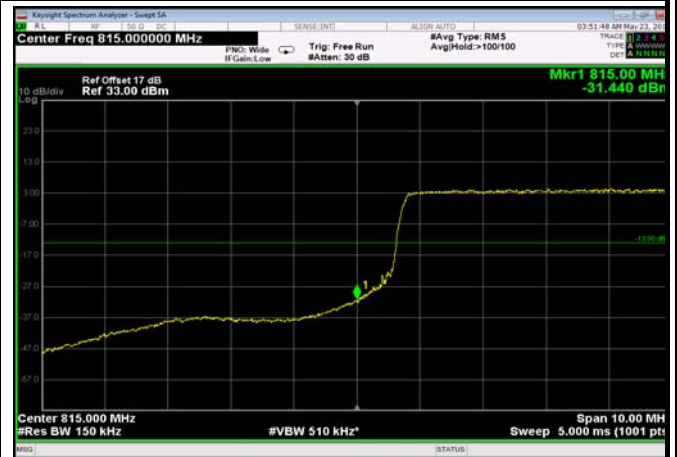

LowRange_FDD26_15MHz_822.5_OneRB
_low_Q16

LowRange_FDD26_15MHz_822.5_fullRB
_LowQPSK

LowRange_FDD26_15MHz_822.5_fullRB
_LowQ16

HighRange_FDD26_1.4MHz_848.3_OneRB
_high_QPSK

HighRange_FDD26_1.4MHz_848.3_OneRB
_high_Q16