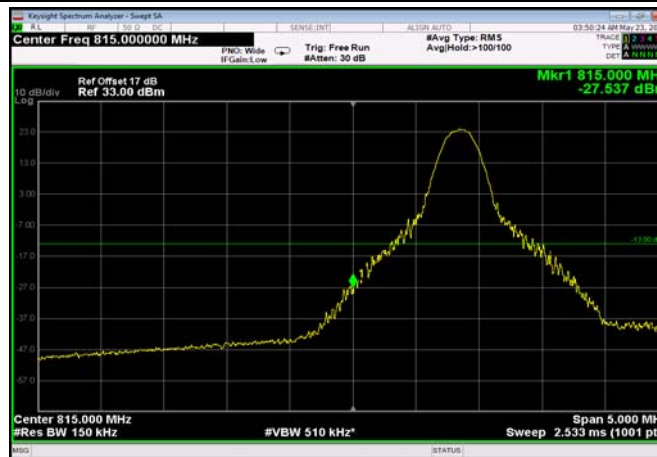

LowRange_FDD26_10MHz_820_OneRB
_low_QPSK

LowRange_FDD26_10MHz_820_OneRB
_low_Q16

LowRange_FDD26_10MHz_820_fullRB
_LowQPSK

LowRange_FDD26_10MHz_820_fullRB
_LowQ16

LowRange_FDD26_15MHz_822.5_OneRB
_low_QPSK

LowRange_FDD26_15MHz_822.5_OneRB
_low_Q16

LowRange_FDD26_15MHz_822.5_fullRB
_LowQPSK

LowRange_FDD26_15MHz_822.5_fullRB
_LowQ16

HighRange_FDD26_1.4MHz_848.3_OneRB
_high_QPSK

HighRange_FDD26_1.4MHz_848.3_OneRB
_high_Q16