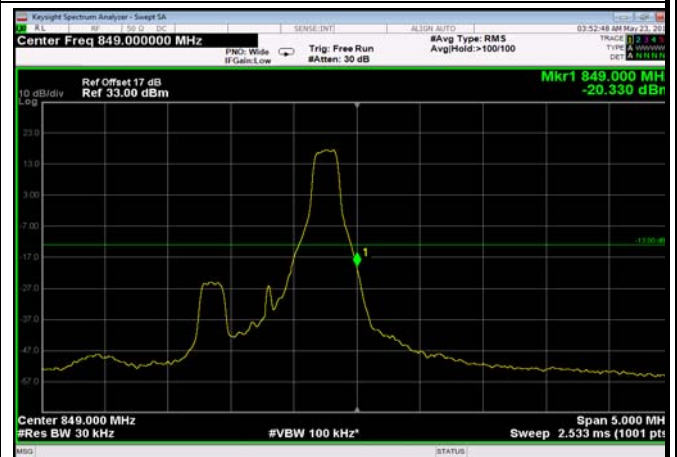

LowRange_FDD26_15MHz_822.5_OneRB
_low_Q16

LowRange_FDD26_15MHz_822.5_fullRB
_LowQPSK

LowRange_FDD26_15MHz_822.5_fullRB
_LowQ16

HighRange_FDD26_1.4MHz_848.3_OneRB
_high_QPSK

HighRange_FDD26_1.4MHz_848.3_OneRB
_high_Q16