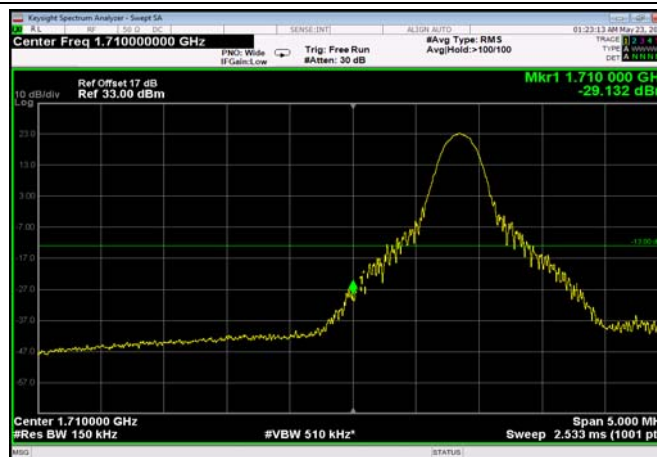

LowRange_FDD04_15MHz_1717.5_OneRB
_low_QPSK