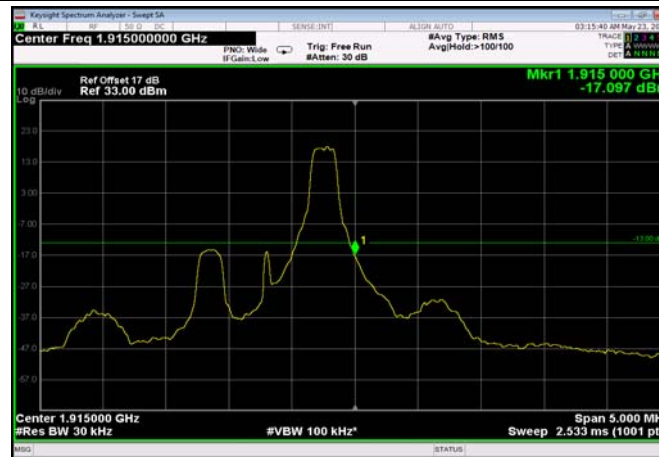

LowRange_FDD25_20MHz_1860_OneRB
_low_Q16

LowRange_FDD25_20MHz_1860_fullRB
_LowQPSK

LowRange_FDD25_20MHz_1860_fullRB
_LowQ16

HighRange_FDD25_1.4MHz_1914.3_OneRB
_high_QPSK

HighRange_FDD25_1.4MHz_1914.3_OneRB
_high_Q16