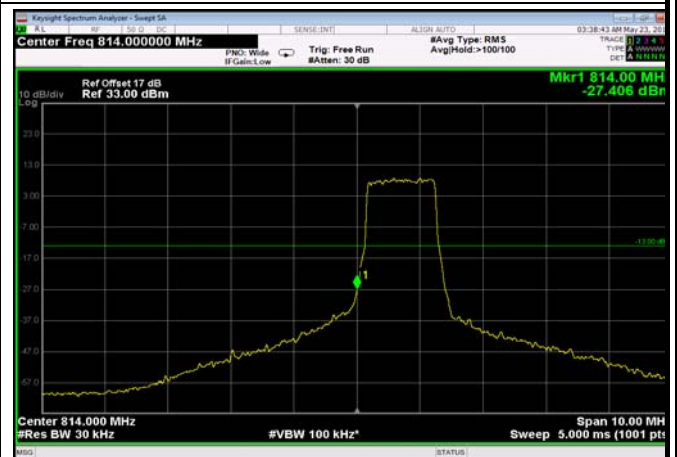

LowRange_FDD26_3MHz_815.5_OneRB
_low_Q16

LowRange_FDD26_1.4MHz_814.7_fullRB
_LowQ16