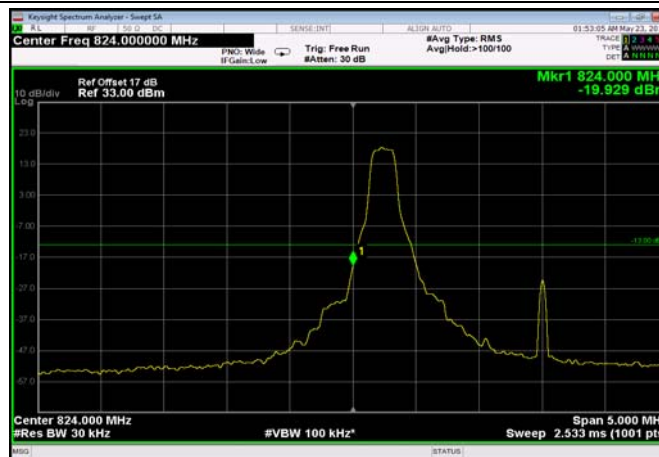

LowRange_FDD05_3MHz_825.5_fullRB
_LowQPSK

LowRange_FDD05_3MHz_825.5_OneRB
_low_QPSK