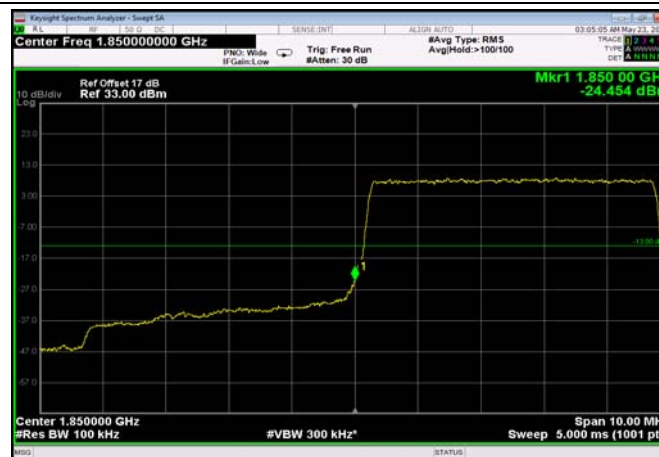

LowRange_FDD25_3MHz_1851.5_OneRB
_low_QPSK

LowRange_FDD25_3MHz_1851.5_OneRB
_low_Q16

LowRange_FDD25_5MHz_1852.5_OneRB
_low_QPSK

LowRange_FDD25_5MHz_1852.5_OneRB
_low_Q16

LowRange_FDD25_5MHz_1852.5_fullRB
_LowQPSK