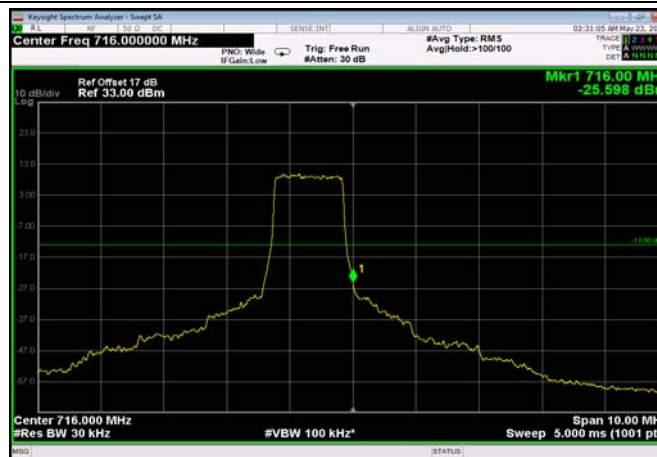

LowRange_ FDD12_10MHz_704_fullRB
_LowQ16

HighRange_FDD12_1.4MHz_715.3_OneRB
_high_QPSK

HighRange_FDD12_1.4MHz_715.3_OneRB
_high_Q16

HighRange_FDD12_1.4MHz_715.3_full1RB
_HighQPSK

HighRange_FDD12_1.4MHz_715.3_full1RB
_HighQ16