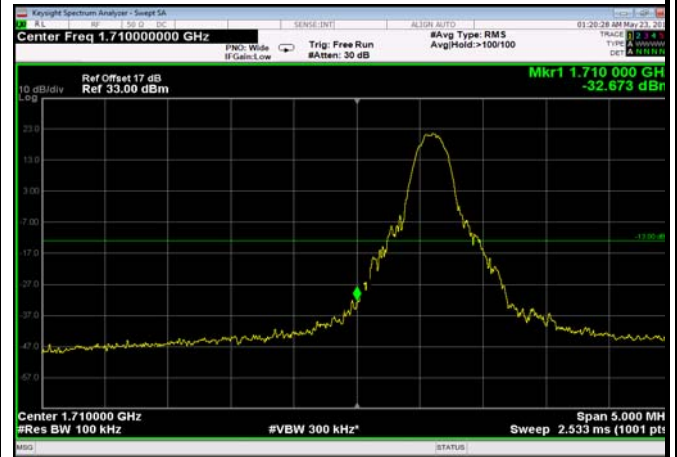

LowRange_FDD04_5MHz_1712.5_OneRB
_low_Q16

LowRange_FDD04_5MHz_1712.5_fullRB
_LowQPSK

LowRange_FDD04_5MHz_1712.5_fullRB
_LowQ16

LowRange_FDD04_10MHz_1715_OneRB
_low_QPSK

LowRange_FDD04_10MHz_1715_OneRB
_low_Q16