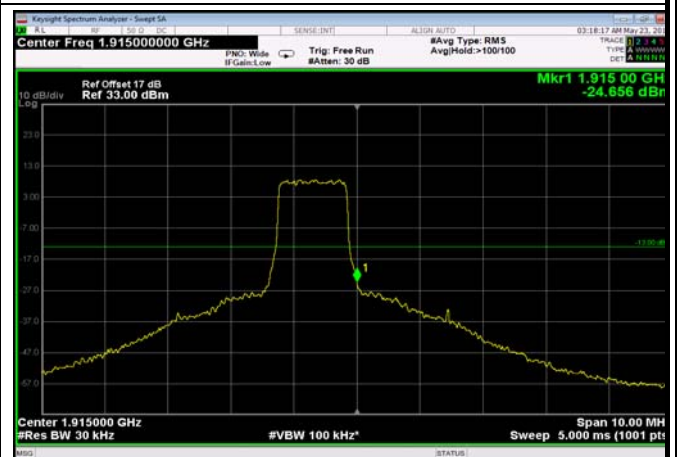

HighRange_FDD25_3MHz_1913.5_OneRB
_high_Q16

HighRange_FDD25_1.4MHz_1914.3
_fullIRB_HighQ16