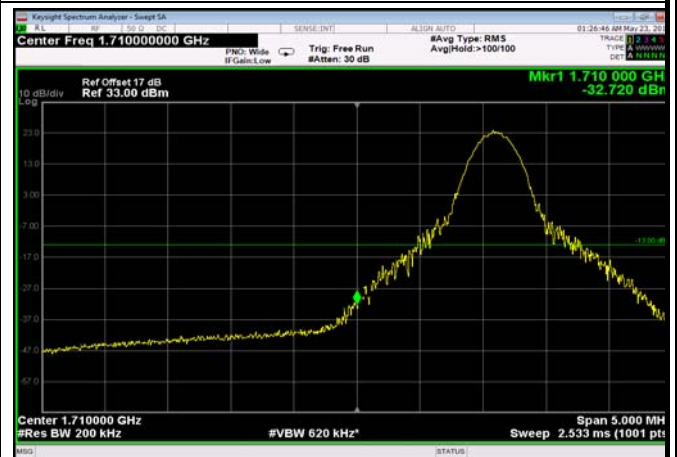

LowRange_FDD04_20MHz_1720_fullRB
_LowQ16

LowRange_FDD04_20MHz_1720_OneRB
_low_Q16