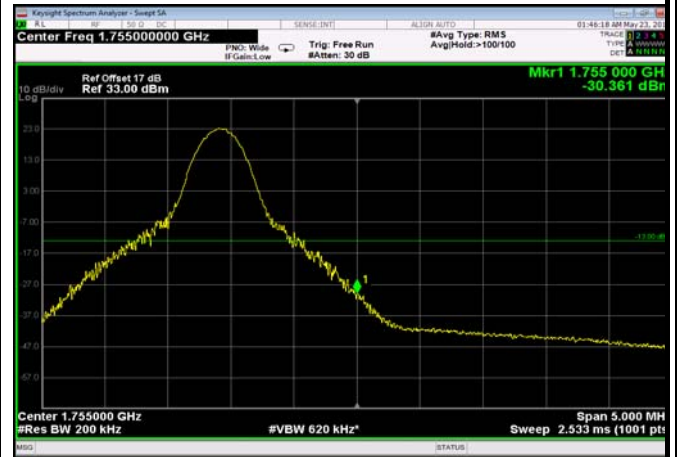

HighRange_FDD04_15MHz_1747.5_OneRB
_high_Q16

HighRange_ FDD04_15MHz_1747.5_fullRB
_HighQPSK

HighRange_ FDD04_15MHz_1747.5_fullRB
_HighQ16

HighRange_FDD04_20MHz_1745_OneRB
_high_QPSK

HighRange_FDD04_20MHz_1745_OneRB
_high_Q16