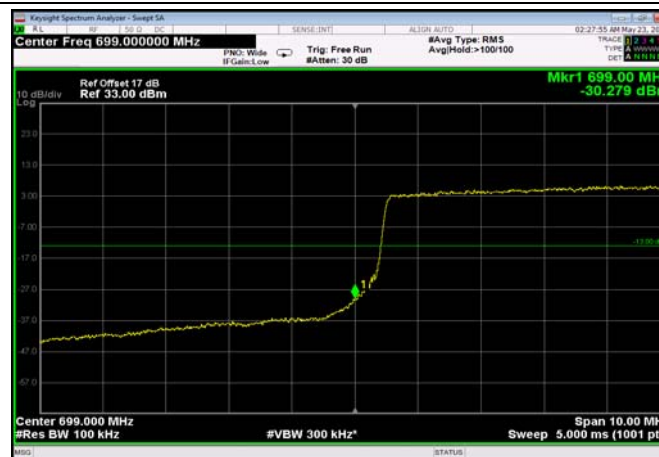

LowRange_ FDD12_5MHz_701.5_fullRB
_LowQPSK

LowRange_ FDD12_5MHz_701.5_fullRB
_LowQ16

LowRange_ FDD12_10MHz_704_OneRB
_low_QPSK

LowRange_ FDD12_10MHz_704_OneRB
_low_Q16

LowRange_ FDD12_10MHz_704_fullRB
_LowQPSK