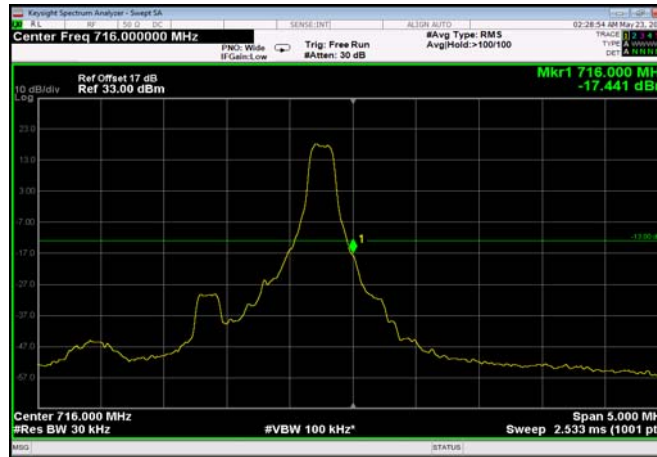

HighRange_FDD12_1.4MHz_715.3_full1RB
_HighQPSK

HighRange_FDD12_1.4MHz_715.3_OneRB
_high_QPSK