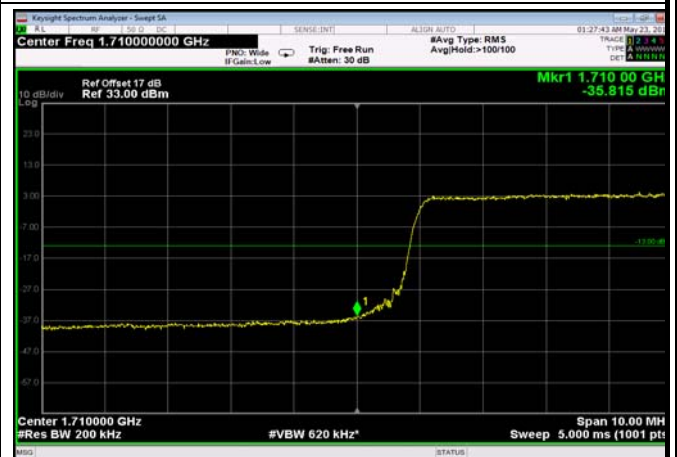

LowRange_FDD04_15MHz_1717.5_fullRB
_LowQ16

LowRange_FDD04_20MHz_1720_OneRB
_low_QPSK

LowRange_FDD04_20MHz_1720_OneRB
_low_Q16

LowRange_FDD04_20MHz_1720_fullRB
_LowQPSK

LowRange_FDD04_20MHz_1720_fullRB
_LowQ16