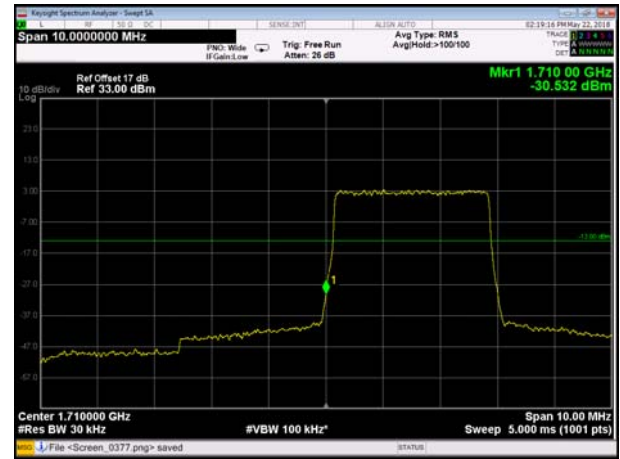

LowRange_FDD04_3MHz_1711.5_OneRB
_low_QPSK

LowRange_FDD04_3MHz_1711.5_OneRB
_low_Q16

LowRange_FDD04_3MHz_1711.5_fullRB
_LowQPSK

LowRange_FDD04_3MHz_1711.5_fullRB
_LowQ16

LowRange_FDD04_5MHz_1712.5_OneRB
_low_QPSK