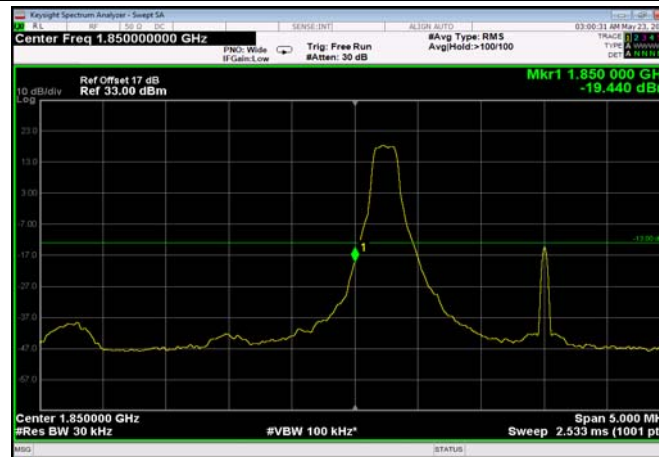

LowRange_FDD25_5MHz_1852.5_OneRB
_low_QPSK

LowRange_FDD25_3MHz_1851.5_OneRB
_low_QPSK