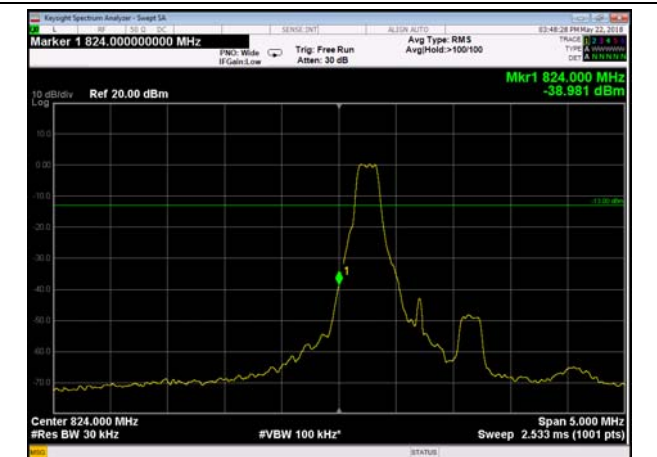

LowRange_FDD05_1.4MHz_824.7_OneRB
_low_QPSK