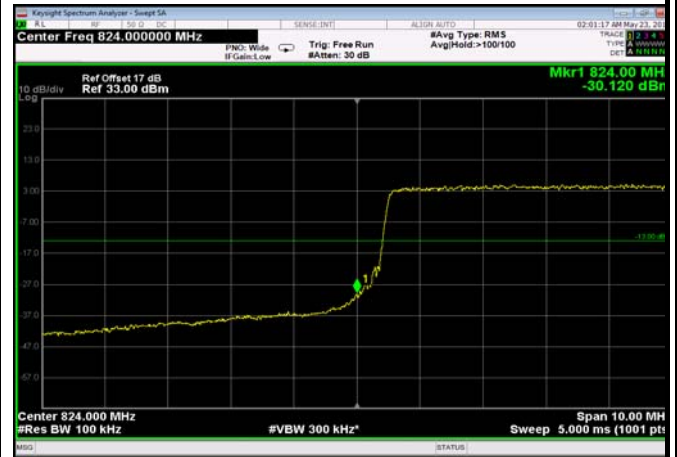

LowRange_FDD05_10MHz_829_OneRB
_low_Q16

LowRange_FDD05_10MHz_829_fullRB
_LowQPSK

LowRange_FDD05_10MHz_829_fullRB
_LowQ16

HighRange_FDD05_1.4MHz_848.3_OneRB
_high_QPSK

HighRange_FDD05_1.4MHz_848.3_OneRB
_high_Q16