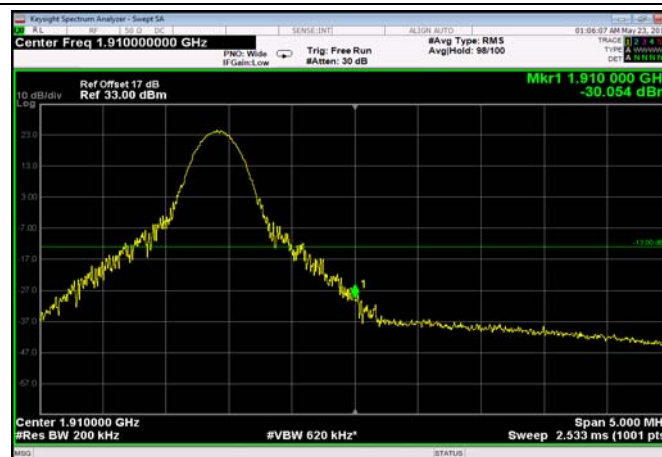

HighRange_ FDD02_15MHz_1902.5_fullRB
_HighQPSK

HighRange_ FDD02_15MHz_1902.5_fullRB
_HighQ16

HighRange_ FDD02_20MHz_1900_OneRB
_high_QPSK

HighRange_ FDD02_20MHz_1900_OneRB
_high_Q16

HighRange_ FDD02_20MHz_1900_fullRB
_HighQPSK