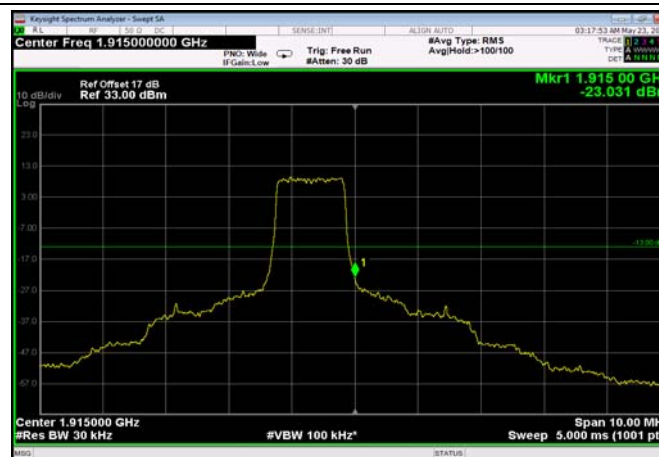

HighRange_FDD25_3MHz_1913.5_OneRB
_high_QPSK

HighRange_FDD25_1.4MHz_1914.3
_fullIRB_HighQPSK