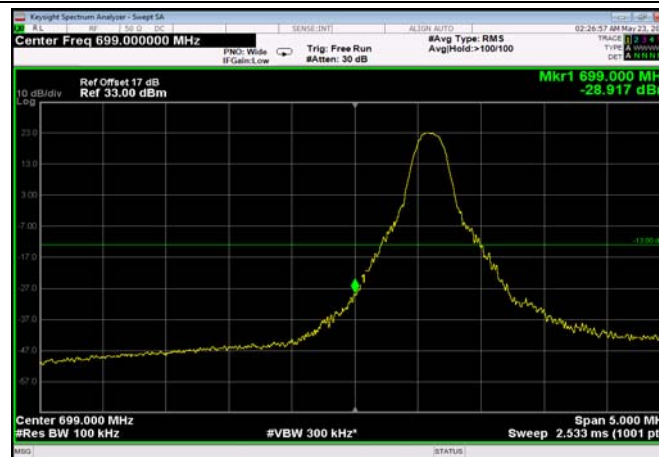

LowRange_ FDD12_10MHz_704_fullRB
_LowQPSK

LowRange_ FDD12_10MHz_704_OneRB
_low_QPSK