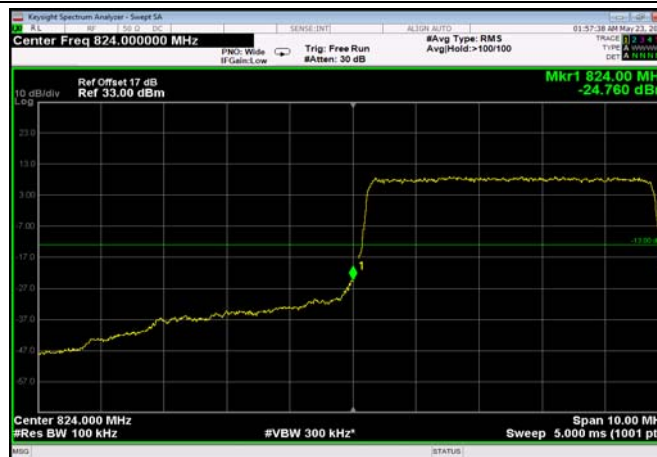

LowRange_FDD05_10MHz_829_OneRB
_low_QPSK

LowRange_FDD05_5MHz_826.5_fullRB
_LowQPSK