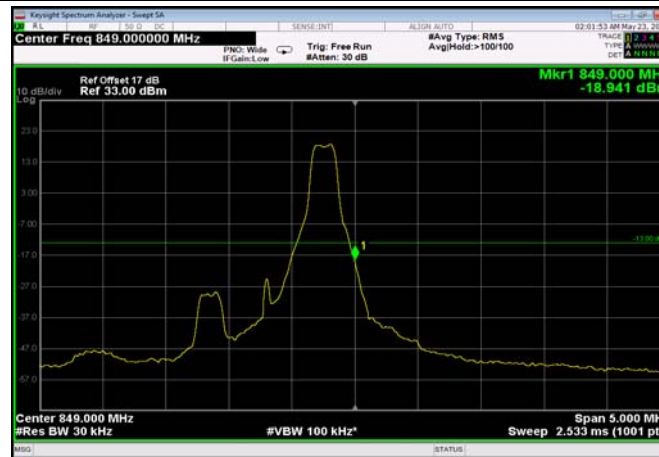

LowRange_FDD05_10MHz_829_OneRB
_low_Q16

LowRange_FDD05_10MHz_829_fullRB
_LowQPSK

LowRange_FDD05_10MHz_829_fullRB
_LowQ16

HighRange_FDD05_1.4MHz_848.3_OneRB
_high_QPSK

HighRange_FDD05_1.4MHz_848.3_OneRB
_high_Q16