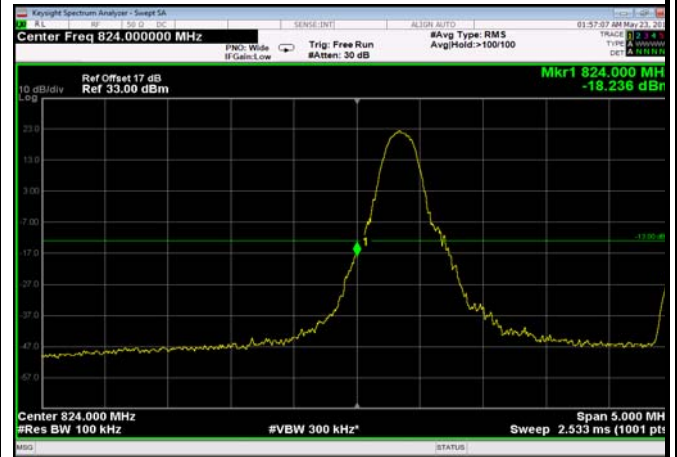

LowRange_FDD05_5MHz_826.5_fullRB
_LowQ16

LowRange_FDD05_5MHz_826.5_OneRB
_low_Q16