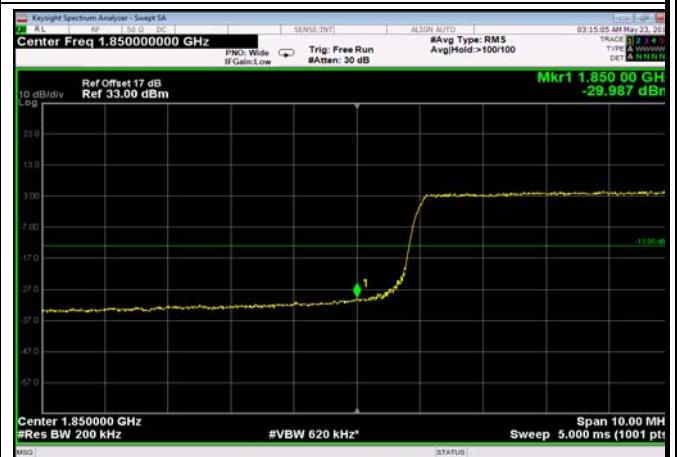

HighRange_FDD25_1.4MHz_1914.3_OneRB
_high_Q16

LowRange_FDD25_20MHz_1860_fullRB
_LowQ16