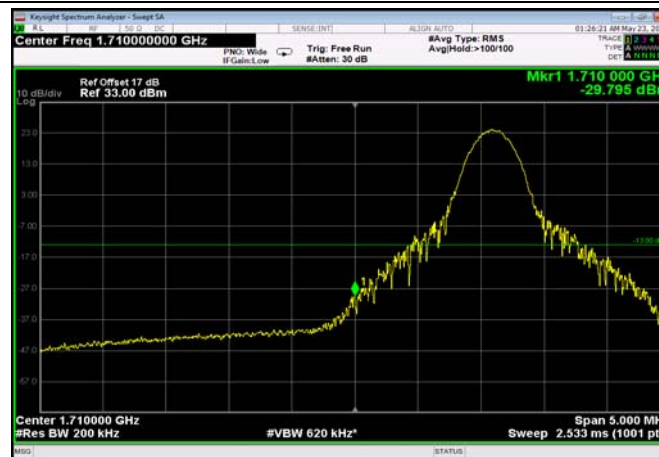

LowRange_FDD04_20MHz_1720_fullRB
_LowQPSK

LowRange_FDD04_20MHz_1720_OneRB
_low_QPSK