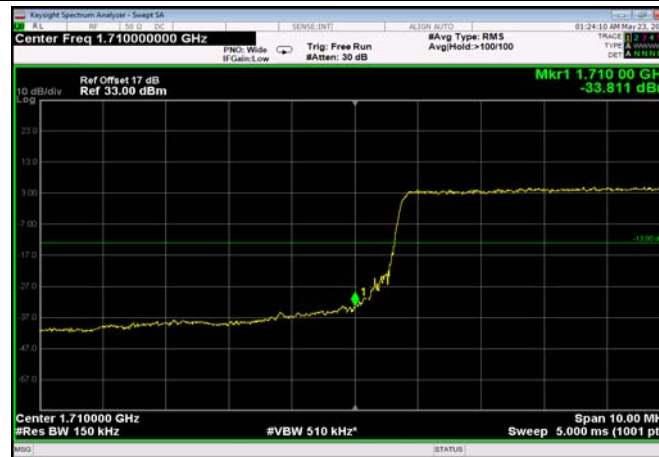

LowRange_FDD04_10MHz_1715_fullRB
_LowQPSK

LowRange_FDD04_10MHz_1715_fullRB
_LowQ16

LowRange_FDD04_15MHz_1717.5_OneRB
_low_QPSK

LowRange_FDD04_15MHz_1717.5_OneRB
_low_Q16

LowRange_FDD04_15MHz_1717.5_fullRB
_LowQPSK