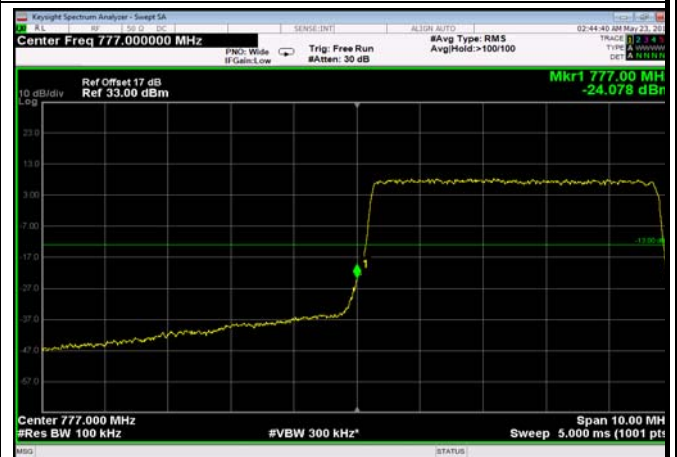

LowRange_FDD13_10MHz_782_OneRB
_low_Q16

LowRange_FDD13_5MHz_779.5_fullRB
_LowQ16