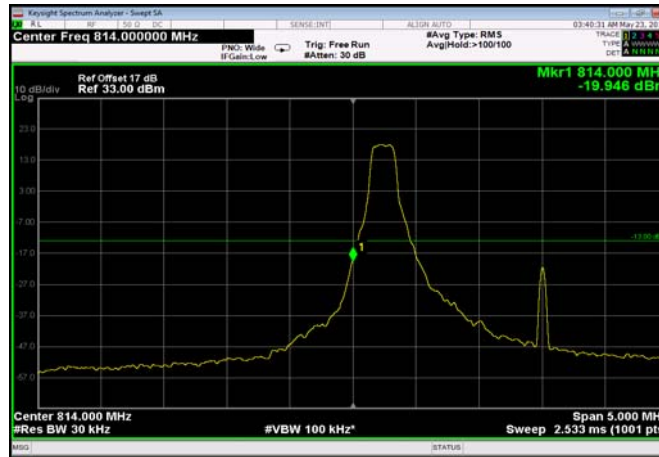

LowRange_FDD26_1.4MHz_814.7_fullRB
_LowQPSK

LowRange_FDD26_1.4MHz_814.7_fullRB
_LowQ16

LowRange_FDD26_3MHz_815.5_OneRB
_low_QPSK

LowRange_FDD26_3MHz_815.5_OneRB
_low_Q16

LowRange_FDD26_5MHz_816.5_OneRB
_low_QPSK