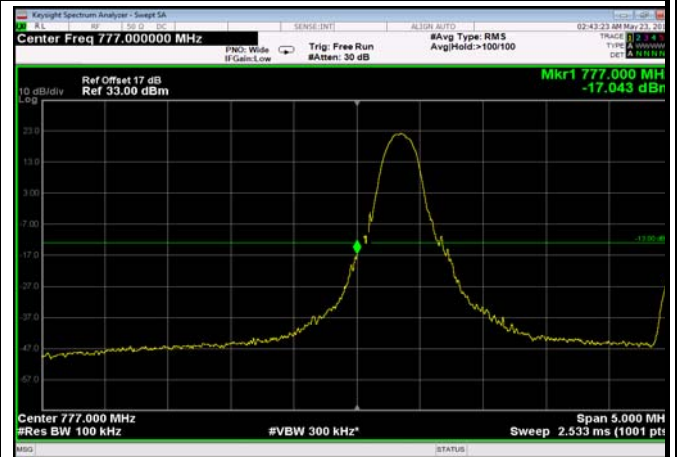

HighRange_FDD12_5MHz_713.5_OneRB
_high_QPSK

HighRange_FDD12_5MHz_713.5_OneRB
_high_Q16

LowRange_FDD13_5MHz_779.5_OneRB
_low_QPSK

LowRange_FDD13_5MHz_779.5_OneRB
_low_Q16

LowRange_FDD13_5MHz_779.5_fullRB
_LowQPSK