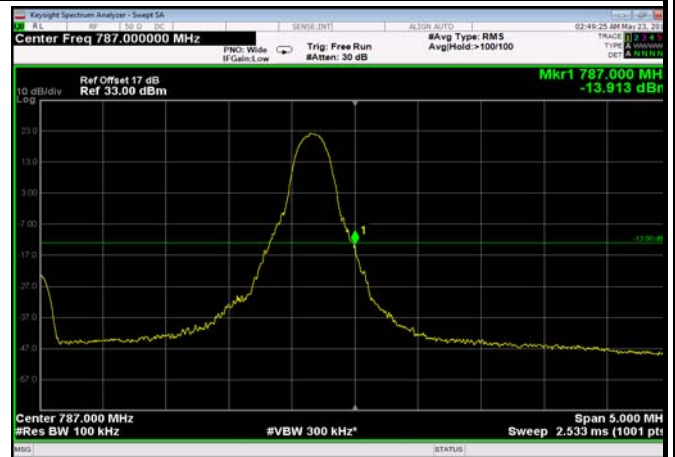

HighRange_ FDD13_5MHz_784.5_fullRB
_HighQ16

HighRange_ FDD13_5MHz_784.5_OneRB
_high_Q16