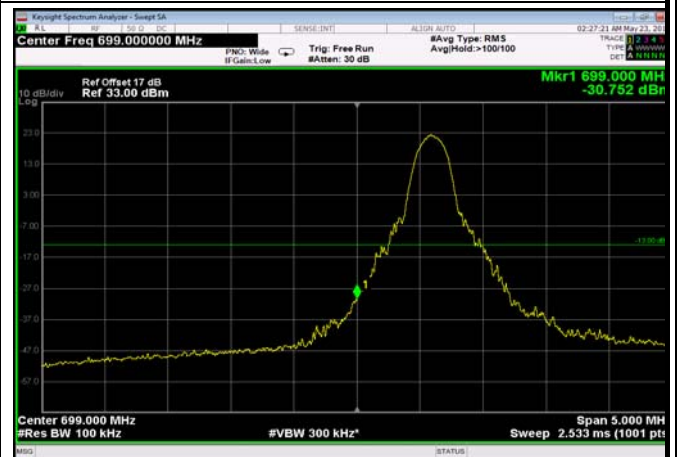

LowRange_ FDD12_5MHz_701.5_fullRB
_LowQPSK

LowRange_ FDD12_5MHz_701.5_fullRB
_LowQ16

LowRange_ FDD12_10MHz_704_OneRB
_low_QPSK

LowRange_ FDD12_10MHz_704_OneRB
_low_Q16

LowRange_ FDD12_10MHz_704_fullRB
_LowQPSK