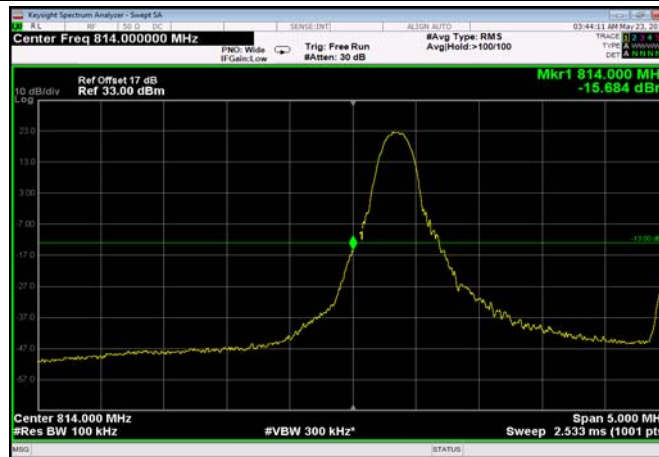

LowRange_FDD26_1.4MHz_814.7_fullRB
_LowQPSK

LowRange_FDD26_1.4MHz_814.7_fullRB
_LowQ16

LowRange_FDD26_3MHz_815.5_OneRB
_low_QPSK

LowRange_FDD26_3MHz_815.5_OneRB
_low_Q16

LowRange_FDD26_5MHz_816.5_OneRB
_low_QPSK