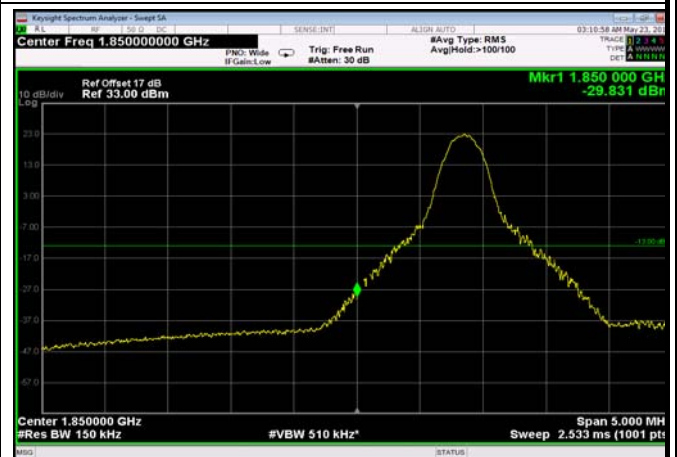

LowRange_FDD25_15MHz_1857.5_fullRB
_LowQ16

LowRange_FDD25_15MHz_1857.5_OneRB
_low_Q16