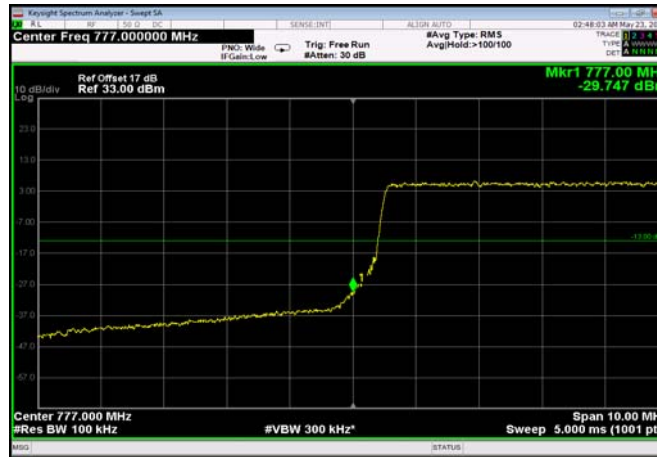

LowRange_FDD13_5MHz_779.5_fullRB
_LowQ16

LowRange_FDD13_10MHz_782_OneRB
_low_QPSK

LowRange_FDD13_10MHz_782_OneRB
_low_Q16

LowRange_ FDD13_10MHz_782_fullRB
_LowQPSK

LowRange_ FDD13_10MHz_782_fullRB
_LowQ16