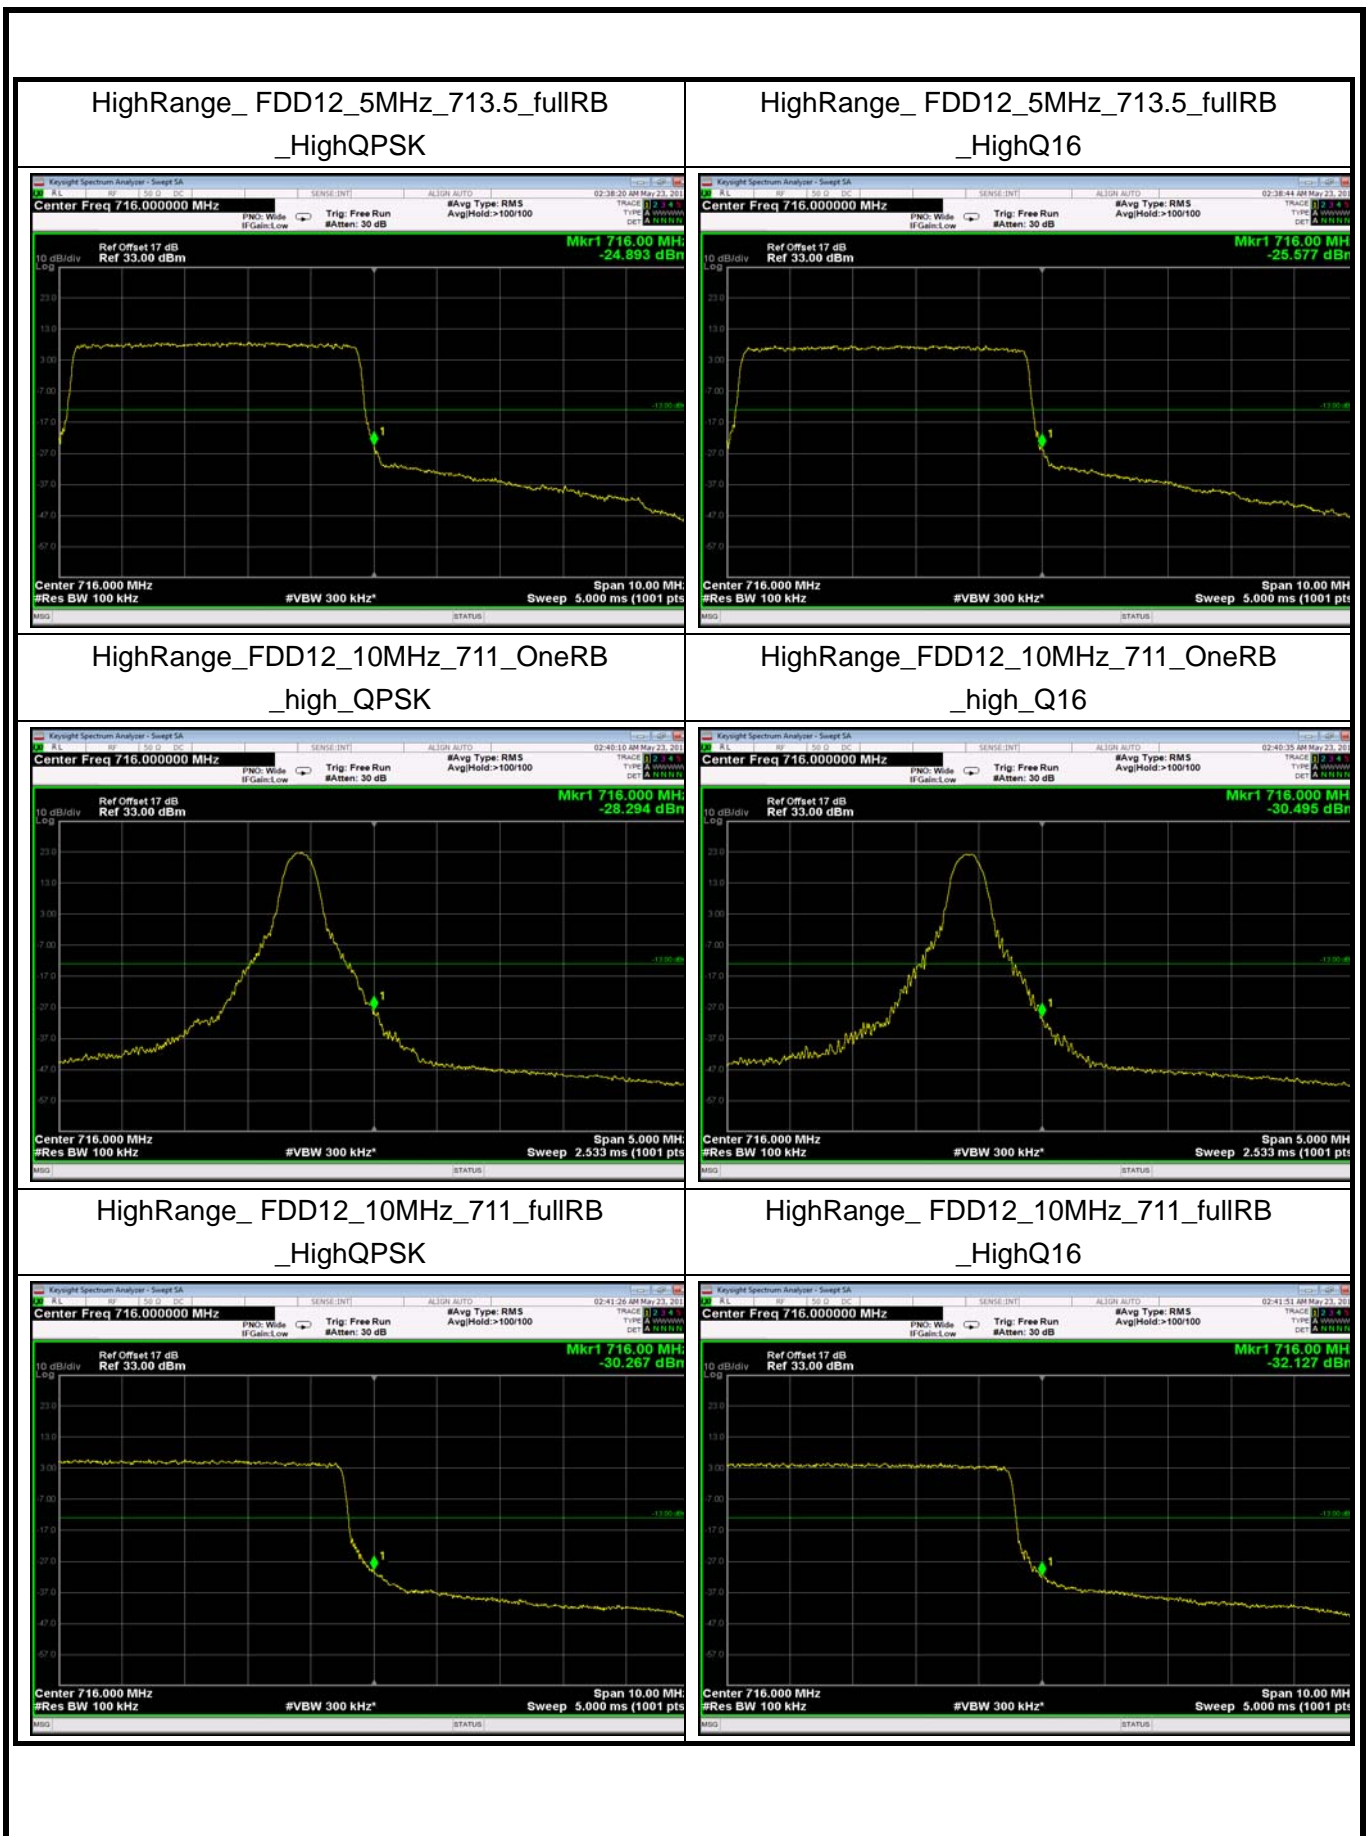

LowRange_FDD13_5MHz_779.5_OneRB
_low_Q16