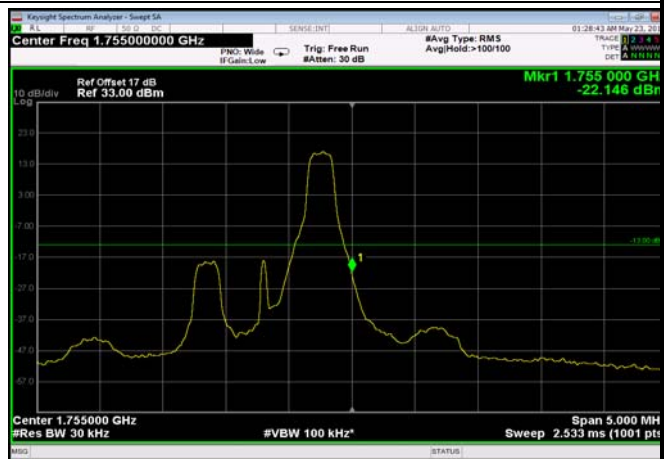

HighRange_FDD04_1.4MHz_1754.3
_fullIRB_HighQ16

HighRange_FDD04_1.4MHz_1754.3_OneRB
_high_Q16