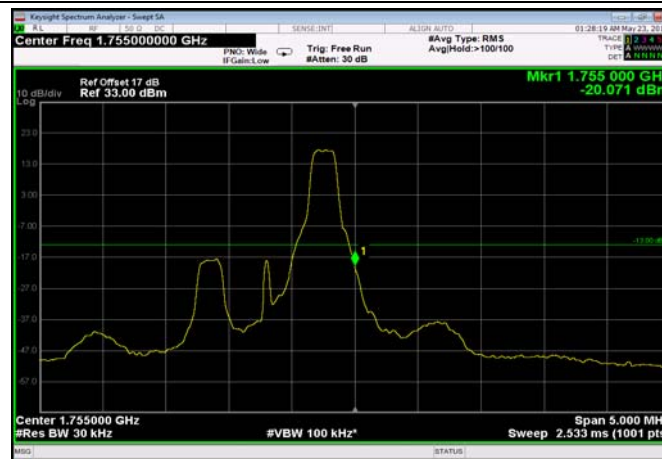

HighRange_FDD04_1.4MHz_1754.3
_fullIRB_HighQPSK

HighRange_FDD04_1.4MHz_1754.3_OneRB
_high_QPSK