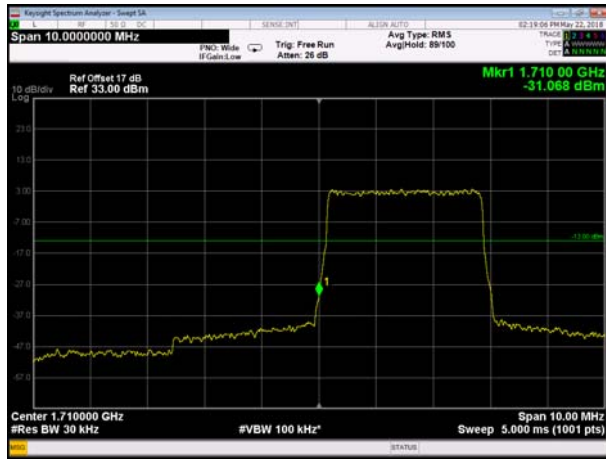

LowRange_FDD04_3MHz_1711.5_OneRB
_low_QPSK

LowRange_FDD04_3MHz_1711.5_OneRB
_low_Q16

LowRange_FDD04_3MHz_1711.5_fullRB
_LowQPSK

LowRange_FDD04_3MHz_1711.5_fullRB
_LowQ16

LowRange_FDD04_5MHz_1712.5_OneRB
_low_QPSK