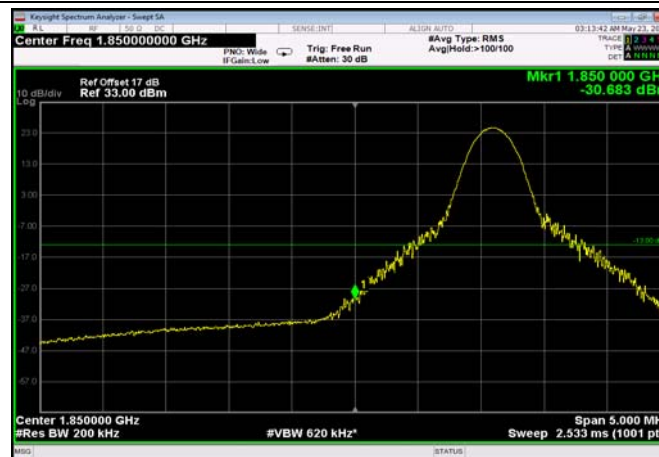

LowRange_FDD25_15MHz_1857.5_OneRB
_low_QPSK

LowRange_FDD25_15MHz_1857.5_OneRB
_low_Q16

LowRange_FDD25_15MHz_1857.5_fullRB
_LowQPSK

LowRange_FDD25_15MHz_1857.5_fullRB
_LowQ16

LowRange_FDD25_20MHz_1860_OneRB
_low_QPSK