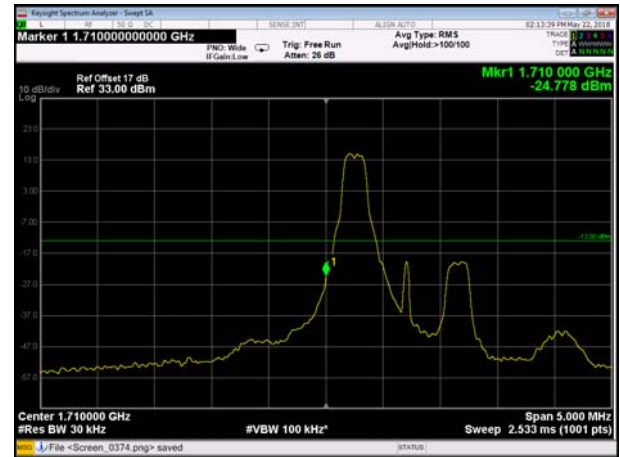

HighRange_ FDD02_20MHz_1900_fullRB
_HighQ16

LowRange_FDD04_1.4MHz_1710.7_OneRB
_low_QPSK

LowRange_FDD04_1.4MHz_1710.7_OneRB
_low_Q16

LowRange_FDD04_1.4MHz_1710.7_fullRB
_LowQPSK

LowRange_FDD04_1.4MHz_1710.7_fullRB
_LowQ16