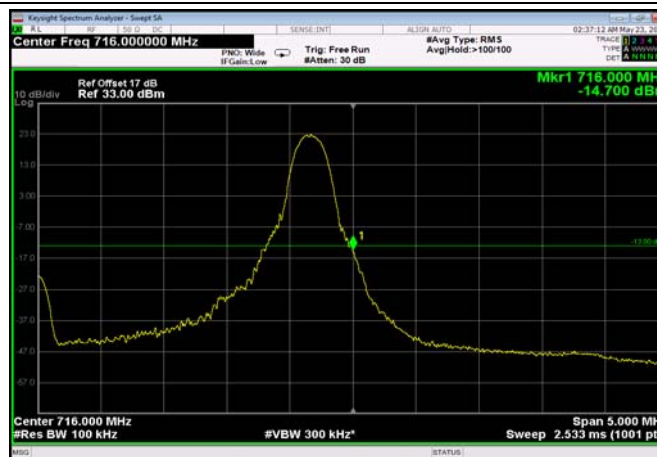

HighRange_FDD12_5MHz_713.5_OneRB
_high_QPSK