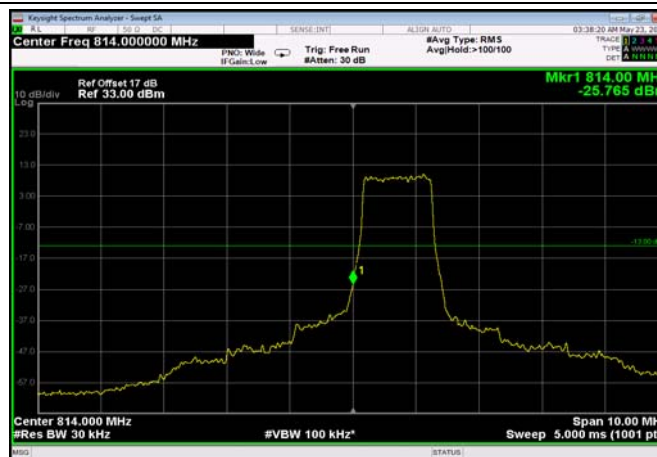

LowRange_FDD26_1.4MHz_814.7_fullRB
_LowQPSK