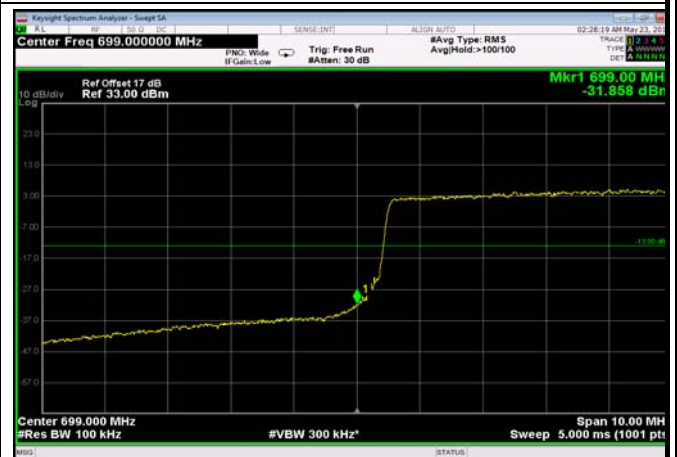

HighRange_FDD12_1.4MHz_715.3_OneRB
_high_Q16

LowRange_ FDD12_10MHz_704_fullRB
_LowQ16