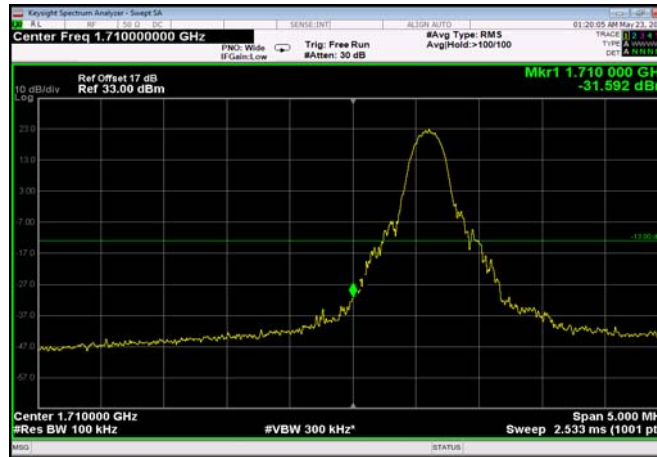

LowRange_FDD04_5MHz_1712.5_OneRB
_low_Q16

LowRange_FDD04_5MHz_1712.5_fullRB
_LowQPSK

LowRange_FDD04_5MHz_1712.5_fullRB
_LowQ16

LowRange_FDD04_10MHz_1715_OneRB
_low_QPSK

LowRange_FDD04_10MHz_1715_OneRB
_low_Q16