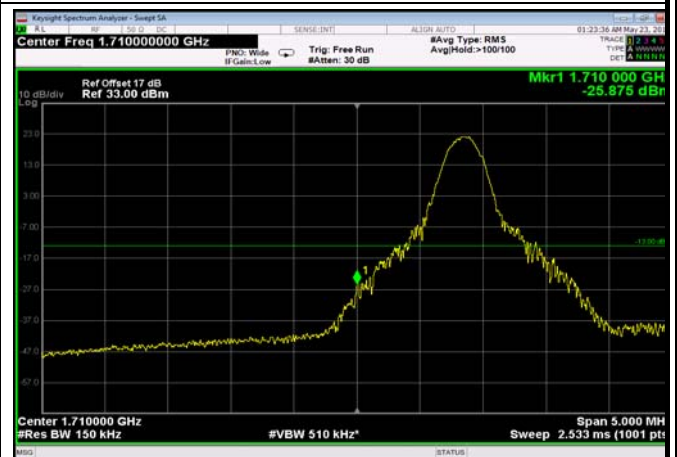

LowRange_FDD04_10MHz_1715_fullRB
_LowQPSK

LowRange_FDD04_10MHz_1715_fullRB
_LowQ16

LowRange_FDD04_15MHz_1717.5_OneRB
_low_QPSK

LowRange_FDD04_15MHz_1717.5_OneRB
_low_Q16

LowRange_FDD04_15MHz_1717.5_fullRB
_LowQPSK