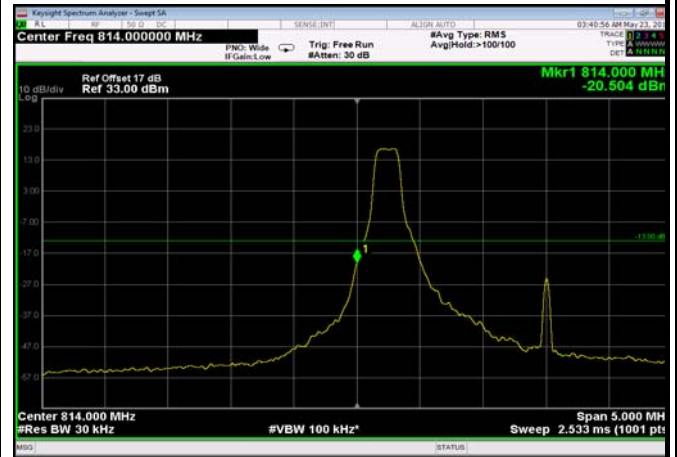

LowRange_FDD26_1.4MHz_814.7_fullRB
_LowQPSK

LowRange_FDD26_1.4MHz_814.7_fullRB
_LowQ16

LowRange_FDD26_3MHz_815.5_OneRB
_low_QPSK

LowRange_FDD26_3MHz_815.5_OneRB
_low_Q16

LowRange_FDD26_5MHz_816.5_OneRB
_low_QPSK