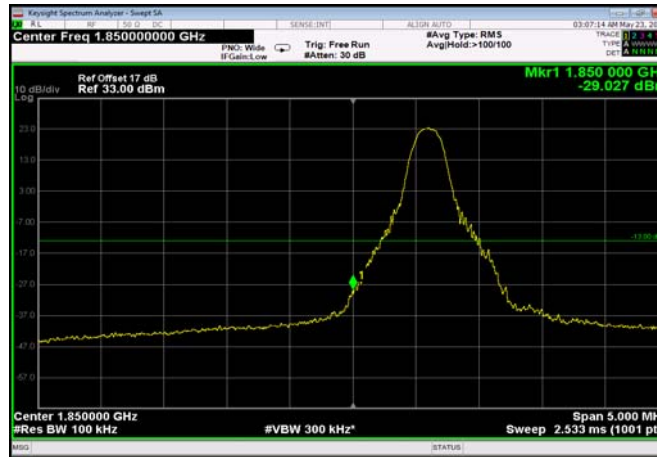

LowRange_FDD25_10MHz_1855_fullRB
_LowQPSK

LowRange_FDD25_10MHz_1855_OneRB
_low_QPSK