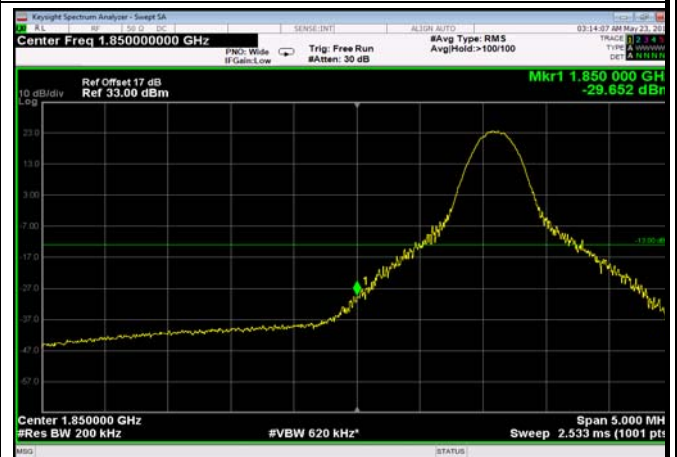

LowRange_FDD25_20MHz_1860_fullRB
_LowQ16

LowRange_FDD25_20MHz_1860_OneRB
_low_Q16