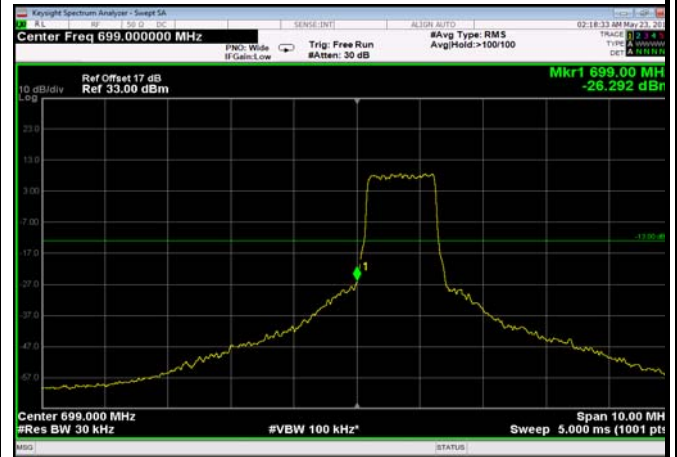

LowRange_FDD12_3MHz_700.5_OneRB
_low_Q16

LowRange_FDD12_1.4MHz_699.7_fullRB
_LowQ16