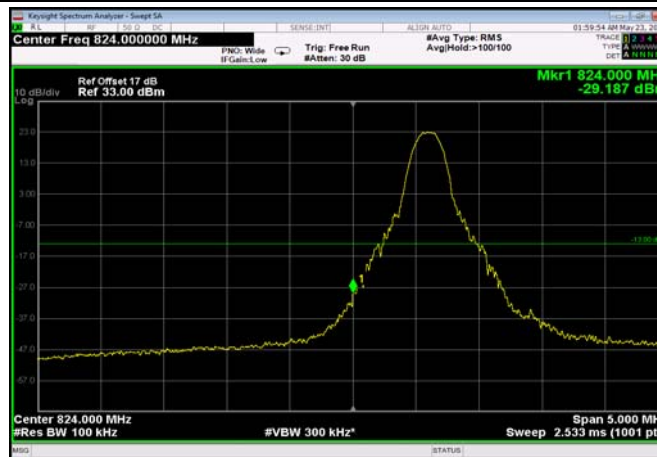

LowRange_FDD05_5MHz_826.5_OneRB
_low_QPSK

LowRange_FDD05_5MHz_826.5_OneRB
_low_Q16

LowRange_FDD05_5MHz_826.5_fullRB
_LowQPSK

LowRange_FDD05_5MHz_826.5_fullRB
_LowQ16

LowRange_FDD05_10MHz_829_OneRB
_low_QPSK