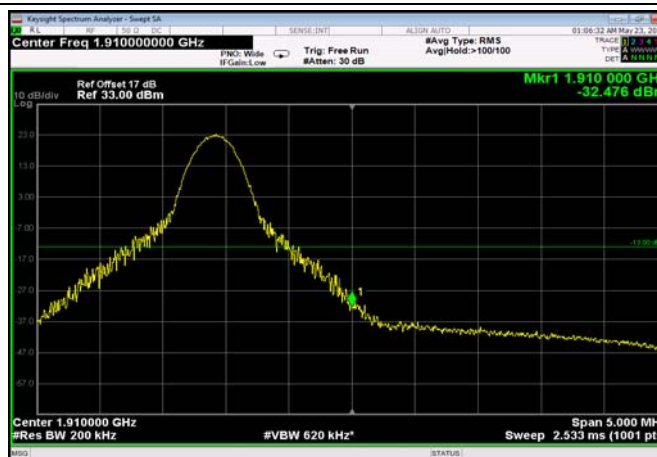

HighRange_ FDD02_15MHz_1902.5_fullRB
_HighQPSK

HighRange_ FDD02_15MHz_1902.5_fullRB
_HighQ16

HighRange_ FDD02_20MHz_1900_OneRB
_high_QPSK

HighRange_ FDD02_20MHz_1900_OneRB
_high_Q16

HighRange_ FDD02_20MHz_1900_fullRB
_HighQPSK