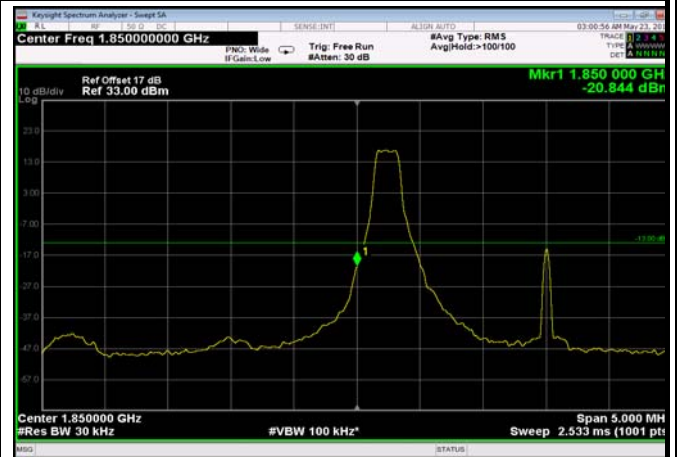

LowRange_FDD25_5MHz_1852.5_OneRB
_low_Q16

LowRange_FDD25_3MHz_1851.5_OneRB
_low_Q16