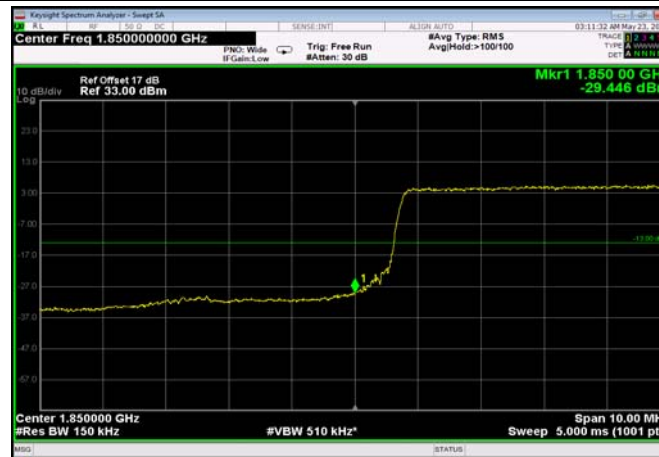

LowRange_FDD25_15MHz_1857.5_OneRB
_low_QPSK

LowRange_FDD25_15MHz_1857.5_OneRB
_low_Q16

LowRange_FDD25_15MHz_1857.5_fullRB
_LowQPSK

LowRange_FDD25_15MHz_1857.5_fullRB
_LowQ16

LowRange_FDD25_20MHz_1860_OneRB
_low_QPSK