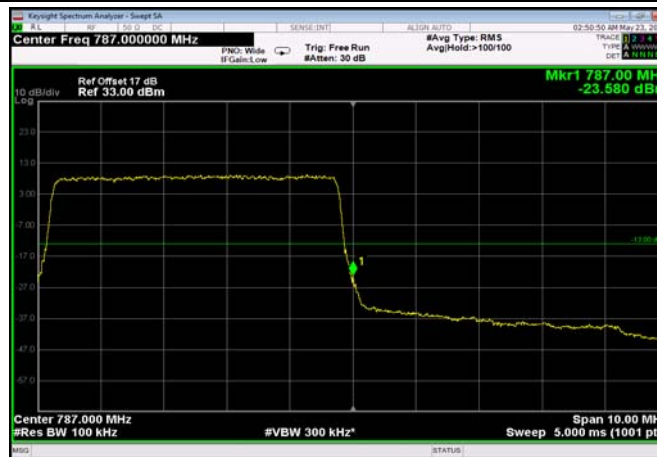

HighRange_ FDD13_5MHz_784.5_fullRB
_HighQPSK