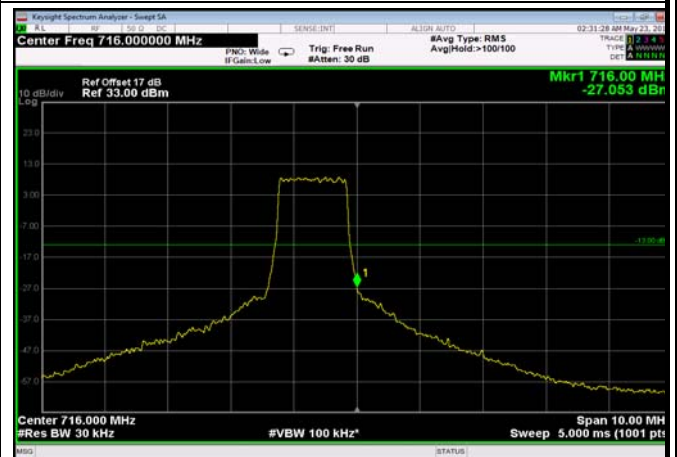

LowRange_ FDD12_10MHz_704_fullRB
_LowQ16

HighRange_FDD12_1.4MHz_715.3_OneRB
_high_QPSK

HighRange_FDD12_1.4MHz_715.3_OneRB
_high_Q16

HighRange_FDD12_1.4MHz_715.3_full1RB
_HighQPSK

HighRange_FDD12_1.4MHz_715.3_full1RB
_HighQ16