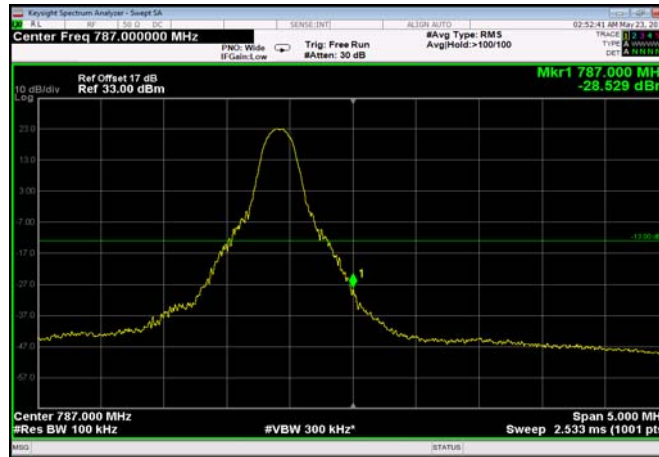

HighRange_ FDD13_5MHz_784.5_OneRB
_high_QPSK

HighRange_ FDD13_5MHz_784.5_OneRB
_high_Q16

HighRange_ FDD13_5MHz_784.5_fullRB
_HighQPSK

HighRange_ FDD13_5MHz_784.5_fullRB
_HighQ16

HighRange_FDD13_10MHz_782_OneRB
_high_QPSK