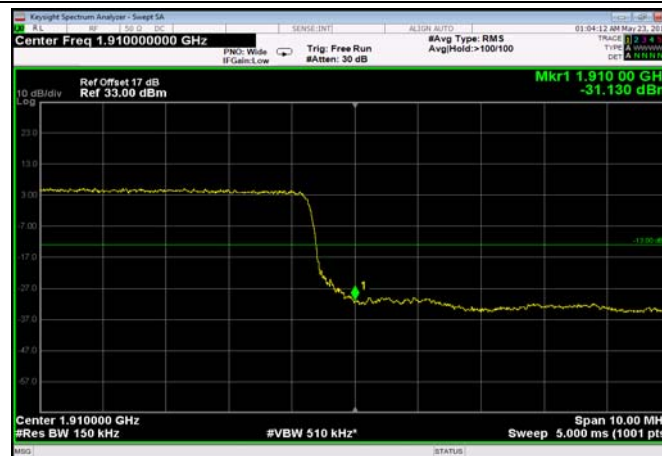

HighRange_ FDD02_15MHz_1902.5_fullRB
_HighQPSK

HighRange_ FDD02_15MHz_1902.5_fullRB
_HighQ16

HighRange_ FDD02_20MHz_1900_OneRB
_high_QPSK

HighRange_ FDD02_20MHz_1900_OneRB
_high_Q16

HighRange_ FDD02_20MHz_1900_fullRB
_HighQPSK

HighRange_ FDD02_20MHz_1900_fullRB
_HighQ16

LowRange_FDD04_1.4MHz_1710.7_OneRB
_low_QPSK

LowRange_FDD04_1.4MHz_1710.7_OneRB
_low_Q16

LowRange_FDD04_1.4MHz_1710.7_fullRB
_LowQPSK

LowRange_FDD04_1.4MHz_1710.7_fullRB
_LowQ16