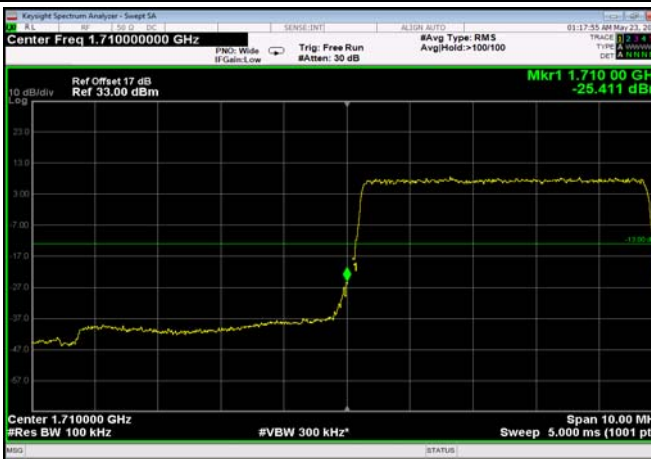

LowRange_FDD04_5MHz_1712.5_fullRB
_LowQPSK