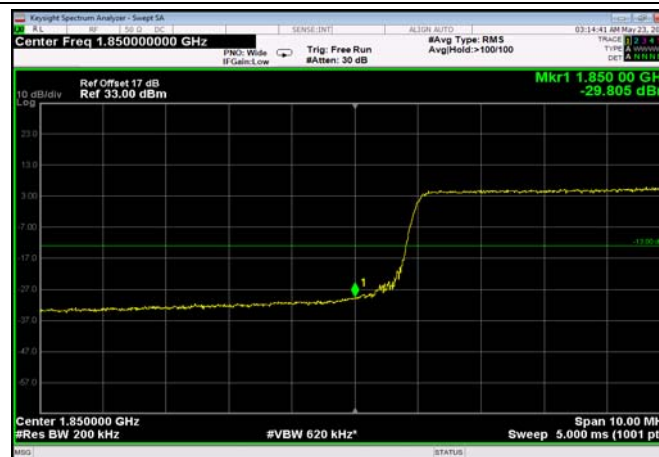

LowRange_FDD25_20MHz_1860_fullRB
_LowQPSK