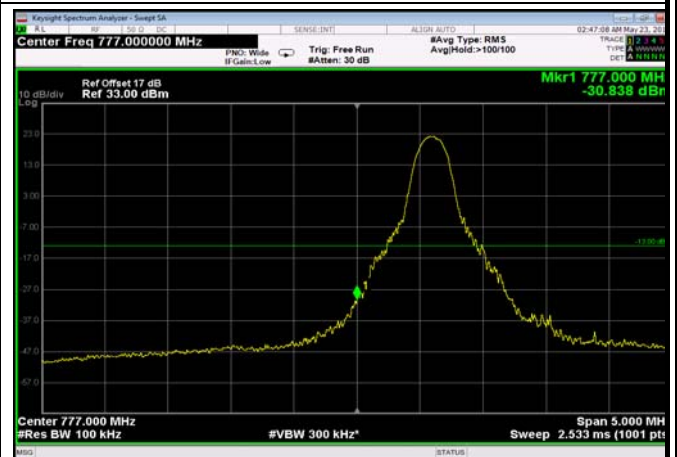

LowRange_ FDD13_10MHz_782_fullRB
_LowQ16

LowRange_FDD13_10MHz_782_OneRB
_low_Q16