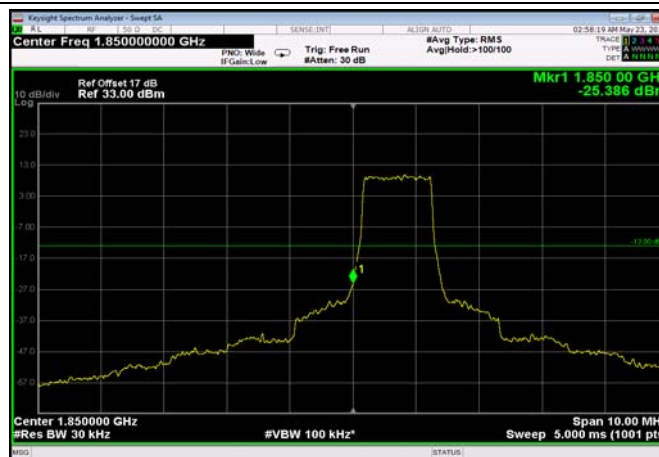

HighRange_FDD13_10MHz_782_OneRB
_high_Q16

HighRange_FDD13_10MHz_782_fullRB
_HighQPSK

HighRange_FDD13_10MHz_782_fullRB
_HighQ16

LowRange_FDD25_1.4MHz_1850.7_fullRB
_LowQPSK

LowRange_FDD25_1.4MHz_1850.7_fullRB
_LowQ16