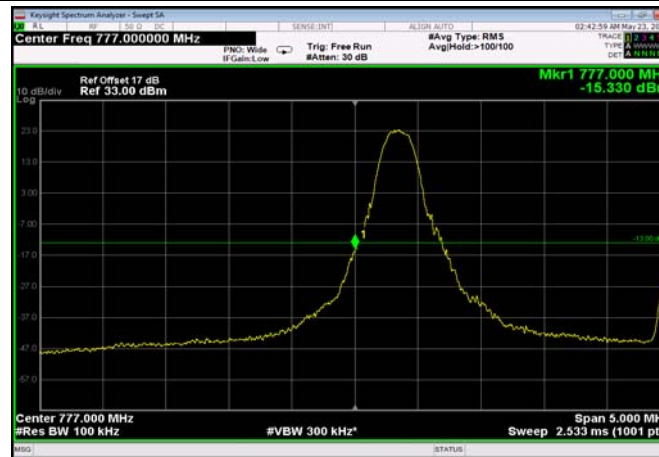

HighRange_FDD12_5MHz_713.5_OneRB
_high_QPSK

HighRange_FDD12_5MHz_713.5_OneRB
_high_Q16

LowRange_FDD13_5MHz_779.5_OneRB
_low_QPSK

LowRange_FDD13_5MHz_779.5_OneRB
_low_Q16

LowRange_FDD13_5MHz_779.5_fullRB
_LowQPSK