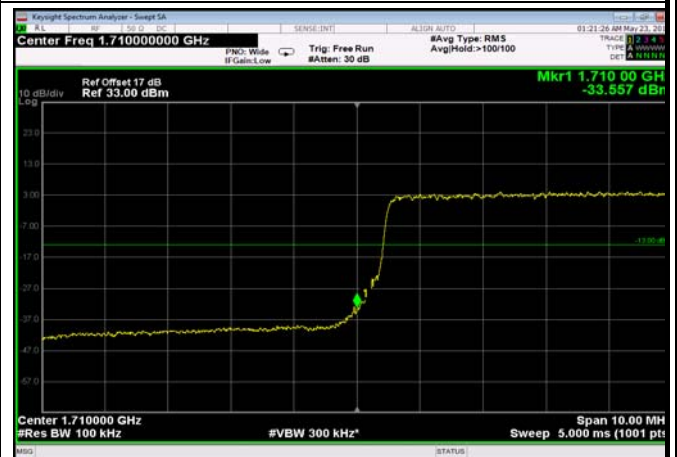

LowRange_FDD04_15MHz_1717.5_OneRB
_low_Q16

LowRange_FDD04_10MHz_1715_fullRB
_LowQ16