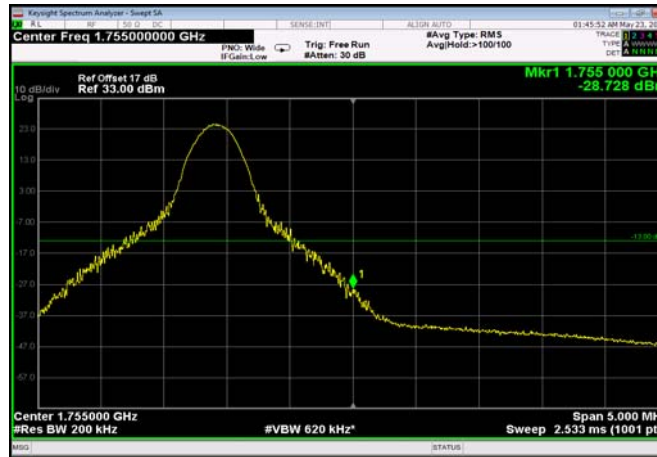

HighRange_FDD04_15MHz_1747.5_OneRB
_high_Q16

HighRange_ FDD04_15MHz_1747.5_fullRB
_HighQPSK

HighRange_ FDD04_15MHz_1747.5_fullRB
_HighQ16

HighRange_FDD04_20MHz_1745_OneRB
_high_QPSK

HighRange_FDD04_20MHz_1745_OneRB
_high_Q16