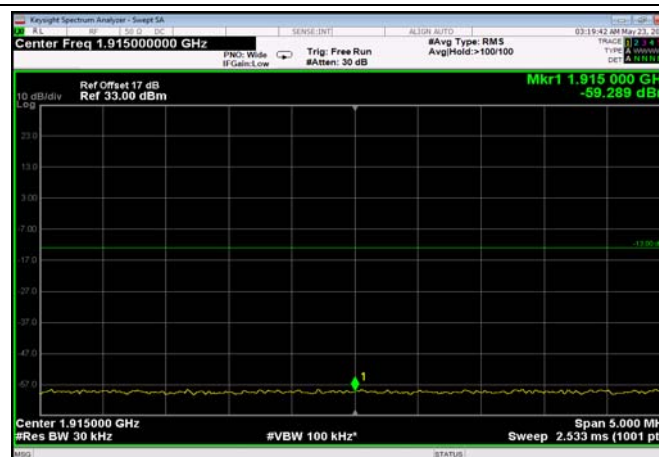

HighRange_FDD25_3MHz_1913.5_OneRB
_high_QPSK