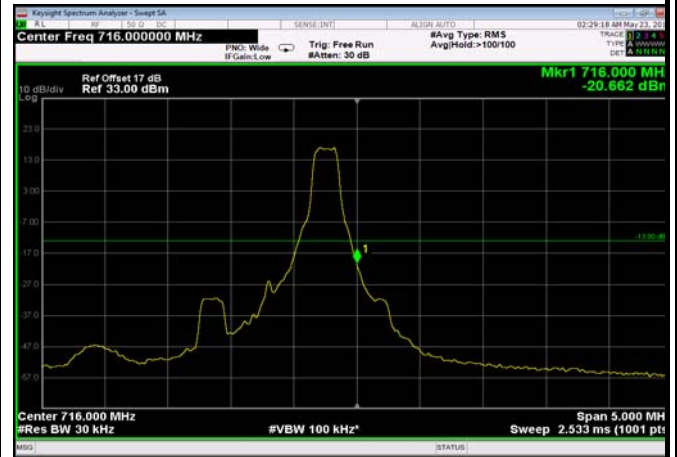

LowRange_ FDD12_10MHz_704_fullRB
_LowQ16

HighRange_FDD12_1.4MHz_715.3_OneRB
_high_QPSK

HighRange_FDD12_1.4MHz_715.3_OneRB
_high_Q16

HighRange_FDD12_1.4MHz_715.3_full1RB
_HighQPSK

HighRange_FDD12_1.4MHz_715.3_full1RB
_HighQ16