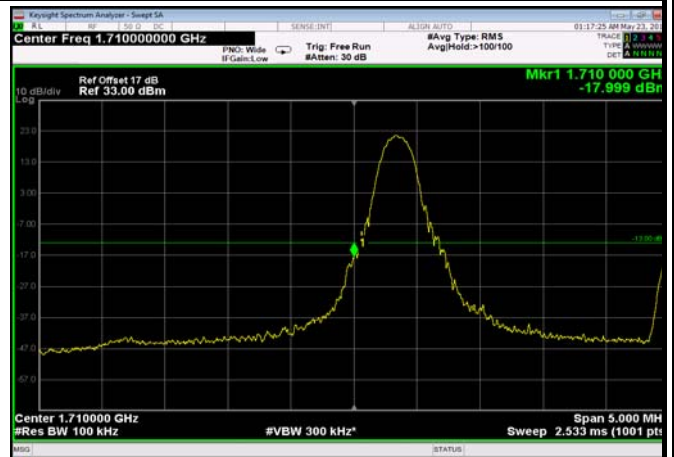

LowRange_FDD04_5MHz_1712.5_fullRB
_LowQ16

LowRange_FDD04_5MHz_1712.5_OneRB
_low_Q16