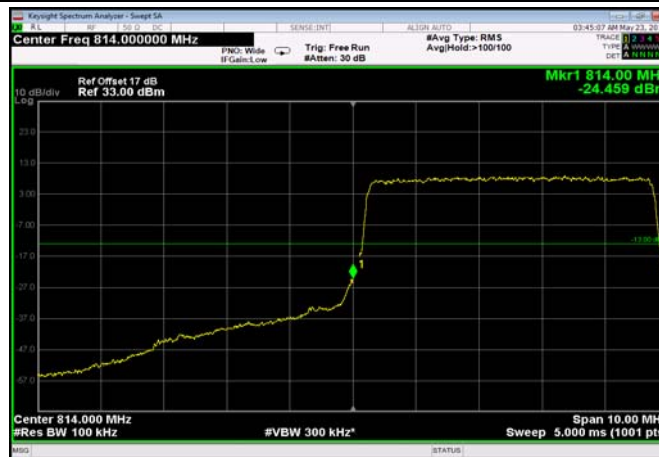

LowRange_FDD26_5MHz_816.5_fullRB
_LowQPSK