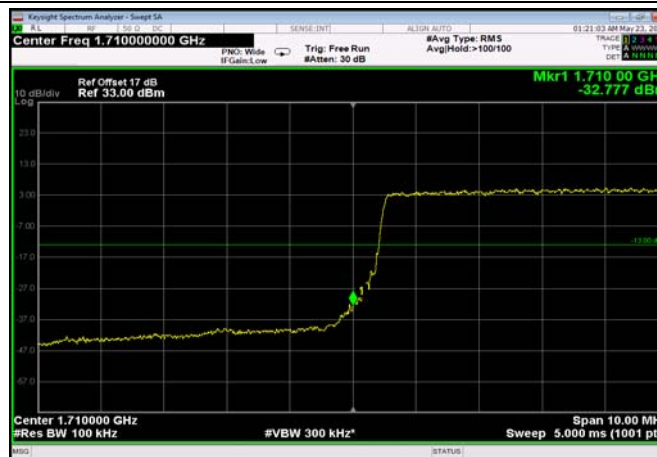

LowRange_FDD04_15MHz_1717.5_OneRB
_low_QPSK

LowRange_FDD04_10MHz_1715_fullRB
_LowQPSK