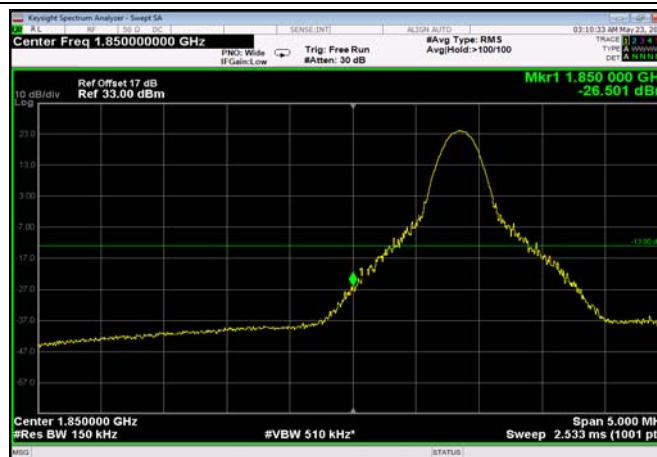

LowRange_FDD25_15MHz_1857.5_OneRB
_low_QPSK