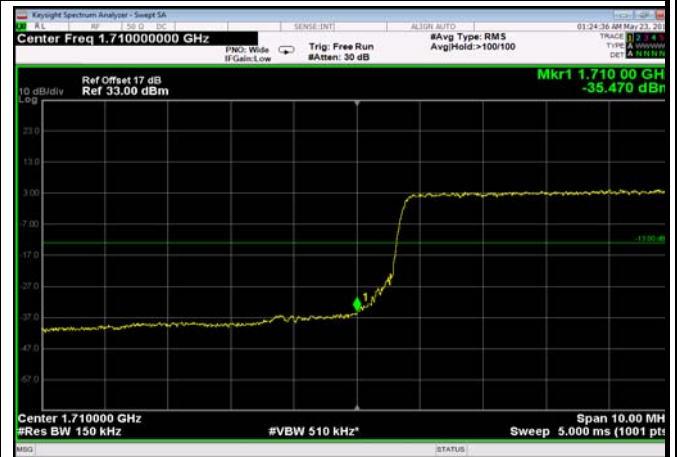

LowRange_FDD04_20MHz_1720_OneRB
_low_Q16

LowRange_FDD04_15MHz_1717.5_fullRB
_LowQ16