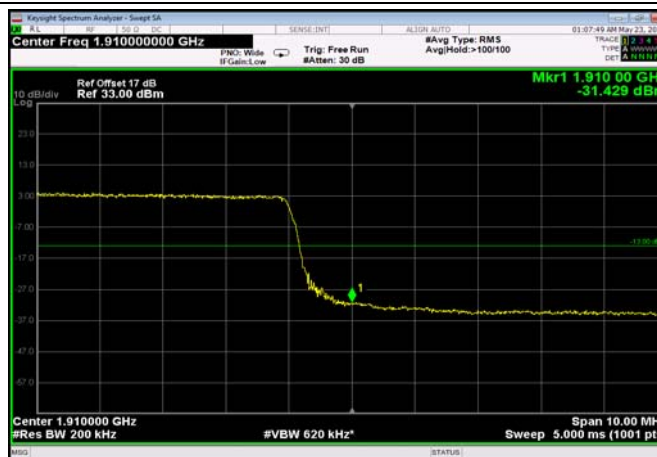

HighRange_ FDD02_15MHz_1902.5_fullRB
_HighQPSK

HighRange_ FDD02_15MHz_1902.5_fullRB
_HighQ16

HighRange_ FDD02_20MHz_1900_OneRB
_high_QPSK

HighRange_ FDD02_20MHz_1900_OneRB
_high_Q16

HighRange_ FDD02_20MHz_1900_fullRB
_HighQPSK

HighRange_ FDD02_20MHz_1900_fullRB
_HighQ16

LowRange_FDD04_1.4MHz_1710.7_OneRB
_low_QPSK

LowRange_FDD04_1.4MHz_1710.7_OneRB
_low_Q16

LowRange_FDD04_1.4MHz_1710.7_fullRB
_LowQPSK

LowRange_FDD04_1.4MHz_1710.7_fullRB
_LowQ16