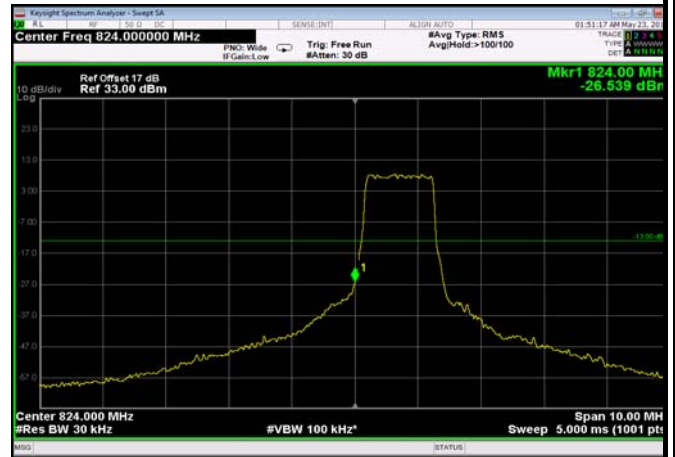

LowRange_FDD05_3MHz_825.5_OneRB
_low_Q16

LowRange_FDD05_1.4MHz_824.7_fullRB
_LowQ16