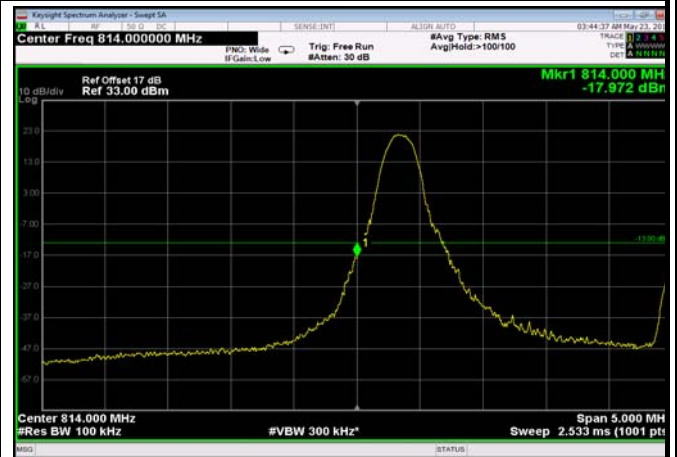

LowRange_FDD26_5MHz_816.5_fullRB
_LowQ16

LowRange_FDD26_5MHz_816.5_OneRB
_low_Q16