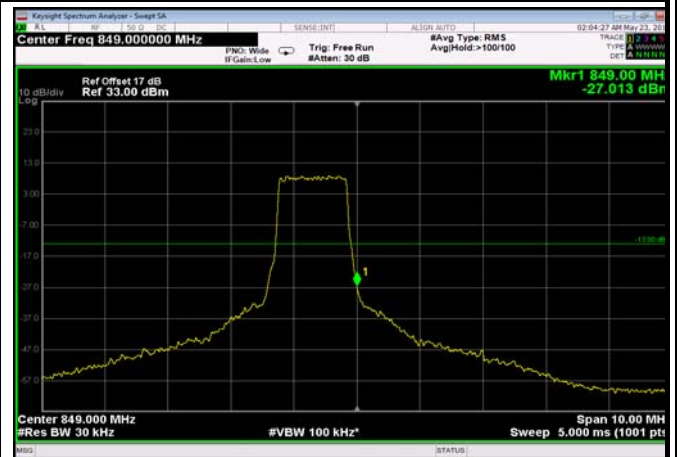

HighRange_FDD05_3MHz_847.5_OneRB
_high_Q16

HighRange_FDD05_1.4MHz_848.3_fullRB
_HighQ16