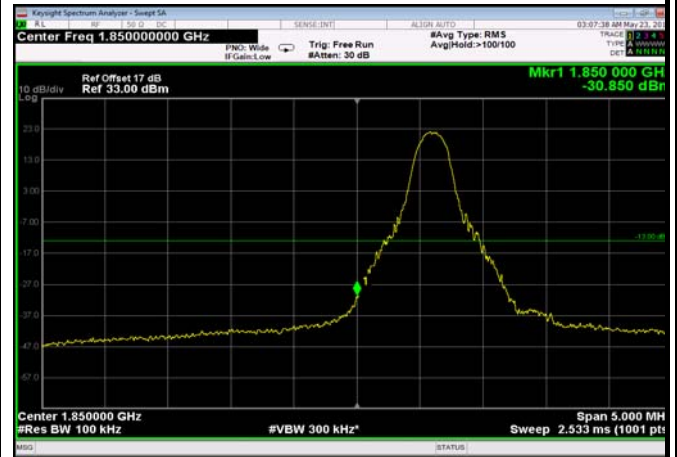

LowRange_FDD25_5MHz_1852.5_fullRB
_LowQ16

LowRange_FDD25_10MHz_1855_OneRB
_low_QPSK

LowRange_FDD25_10MHz_1855_OneRB
_low_Q16

LowRange_FDD25_10MHz_1855_fullRB
_LowQPSK

LowRange_FDD25_10MHz_1855_fullRB
_LowQ16