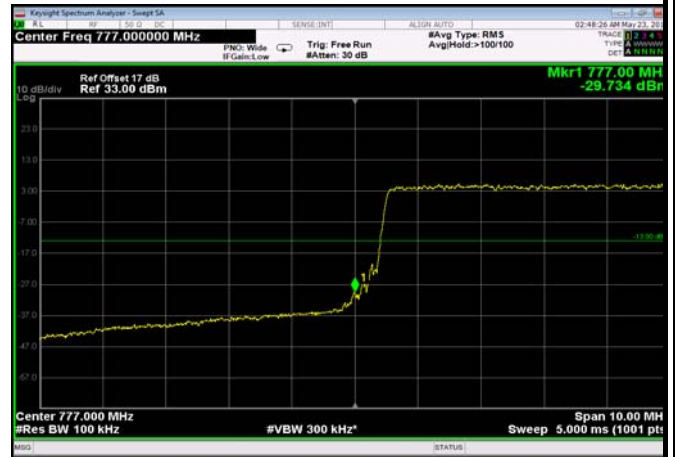

LowRange_FDD13_5MHz_779.5_fullRB
_LowQ16

LowRange_FDD13_10MHz_782_OneRB
_low_QPSK

LowRange_FDD13_10MHz_782_OneRB
_low_Q16

LowRange_ FDD13_10MHz_782_fullRB
_LowQPSK

LowRange_ FDD13_10MHz_782_fullRB
_LowQ16