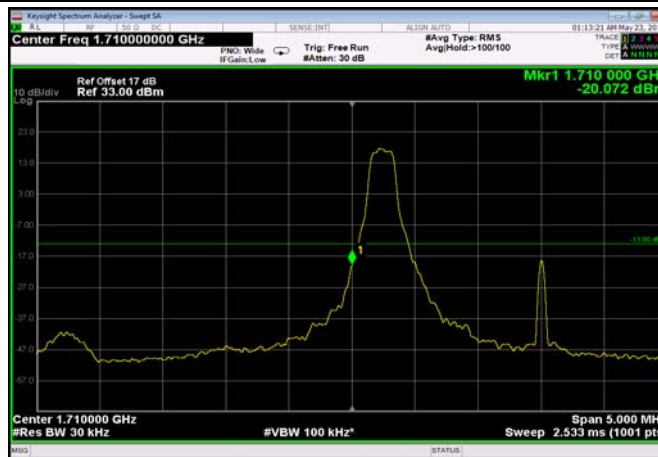

LowRange_FDD04_3MHz_1711.5_OneRB
_low_QPSK