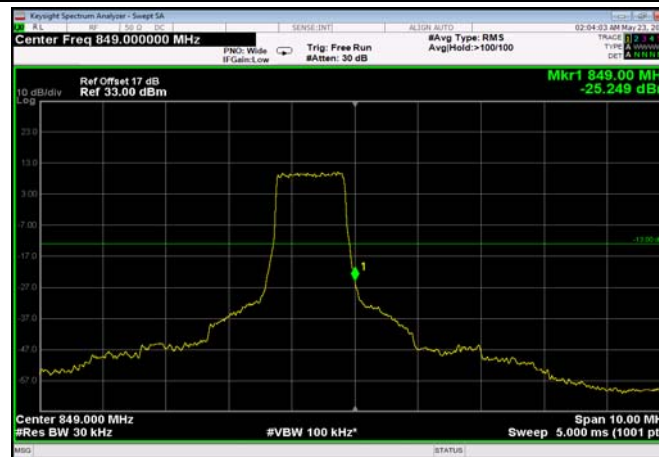

HighRange_FDD05_1.4MHz_848.3_fullRB
_HighQPSK