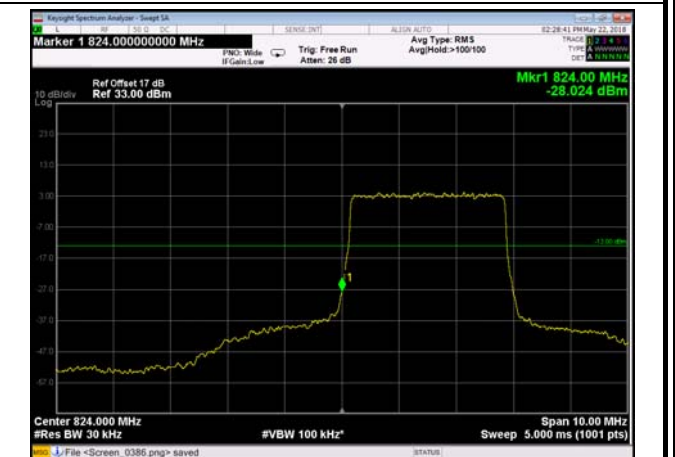

LowRange_FDD05_1.4MHz_824.7_fullRB
_LowQ16

LowRange_FDD05_3MHz_825.5_OneRB
_low_QPSK

LowRange_FDD05_3MHz_825.5_OneRB
_low_Q16

LowRange_FDD05_3MHz_825.5_fullRB
_LowQPSK

LowRange_FDD05_3MHz_825.5_fullRB
_LowQ16