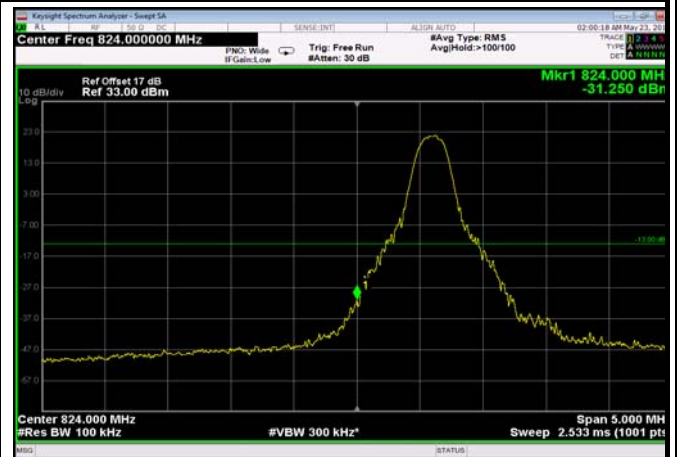

LowRange_FDD05_10MHz_829_fullRB
_LowQ16

LowRange_FDD05_10MHz_829_OneRB
_low_Q16