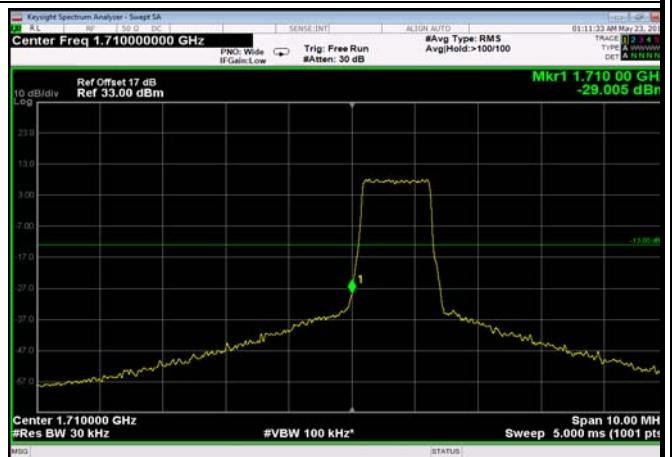

HighRange_ FDD02_20MHz_1900_fullRB
_HighQ16

LowRange_FDD04_1.4MHz_1710.7_OneRB
_low_QPSK

LowRange_FDD04_1.4MHz_1710.7_OneRB
_low_Q16

LowRange_FDD04_1.4MHz_1710.7_fullRB
_LowQPSK

LowRange_FDD04_1.4MHz_1710.7_fullRB
_LowQ16