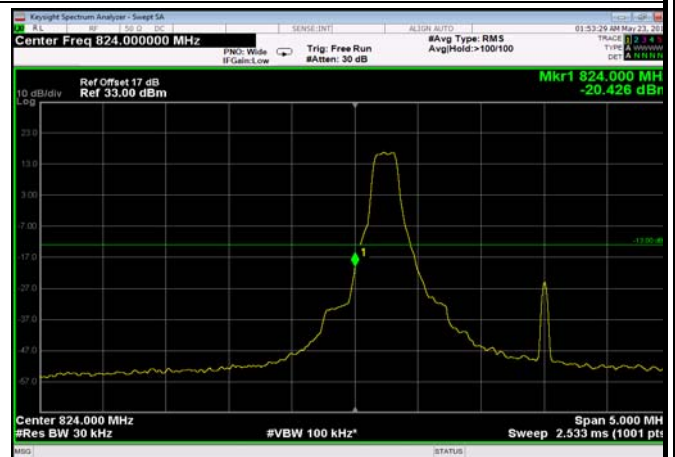

LowRange_FDD05_3MHz_825.5_fullRB
_LowQ16

LowRange_FDD05_3MHz_825.5_OneRB
_low_Q16