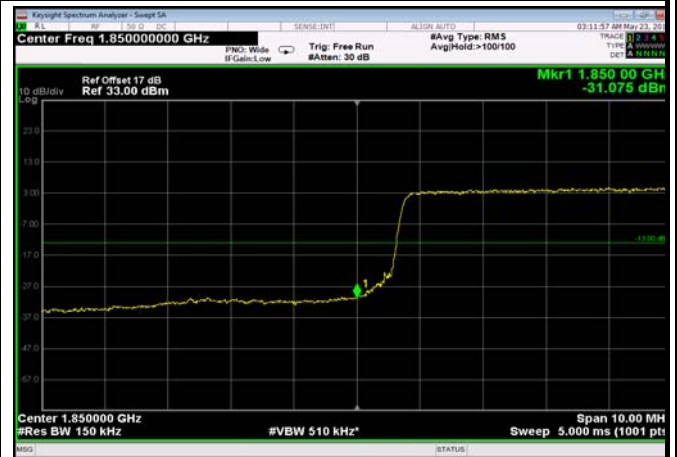

LowRange_FDD25_15MHz_1857.5_OneRB
_low_QPSK

LowRange_FDD25_15MHz_1857.5_OneRB
_low_Q16

LowRange_FDD25_15MHz_1857.5_fullRB
_LowQPSK

LowRange_FDD25_15MHz_1857.5_fullRB
_LowQ16

LowRange_FDD25_20MHz_1860_OneRB
_low_QPSK