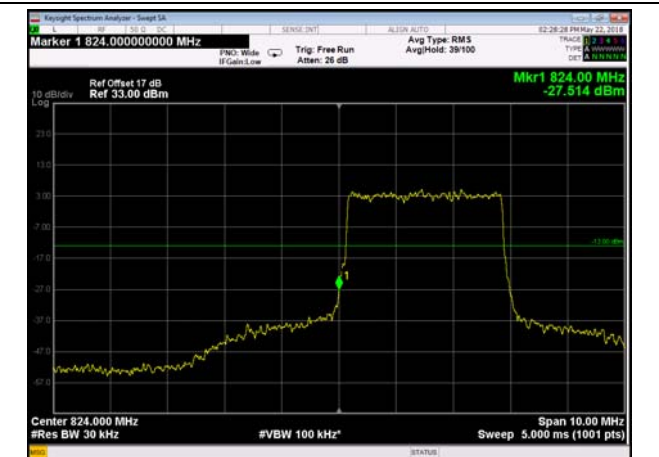

LowRange_FDD05_1.4MHz_824.7_fullRB
_LowQ16

LowRange_FDD05_3MHz_825.5_OneRB
_low_QPSK

LowRange_FDD05_3MHz_825.5_OneRB
_low_Q16

LowRange_FDD05_3MHz_825.5_fullRB
_LowQPSK

LowRange_FDD05_3MHz_825.5_fullRB
_LowQ16