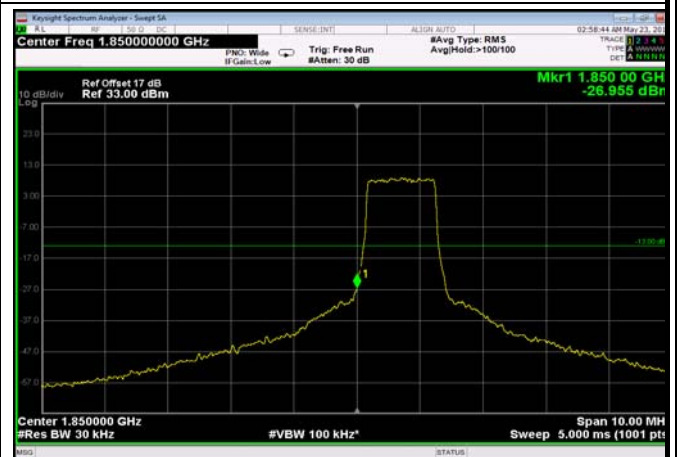

HighRange_FDD13_10MHz_782_OneRB
_high_Q16

HighRange_FDD13_10MHz_782_fullRB
_HighQPSK

HighRange_FDD13_10MHz_782_fullRB
_HighQ16

LowRange_FDD25_1.4MHz_1850.7_fullRB
_LowQPSK

LowRange_FDD25_1.4MHz_1850.7_fullRB
_LowQ16