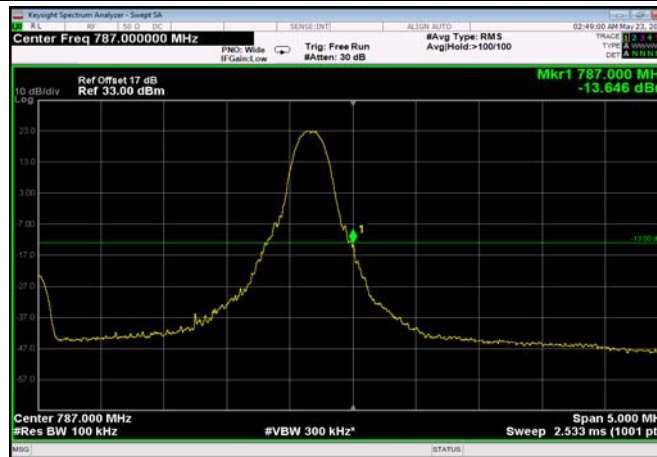

HighRange_ FDD13_5MHz_784.5_fullRB
_HighQPSK

HighRange_ FDD13_5MHz_784.5_OneRB
_high_QPSK