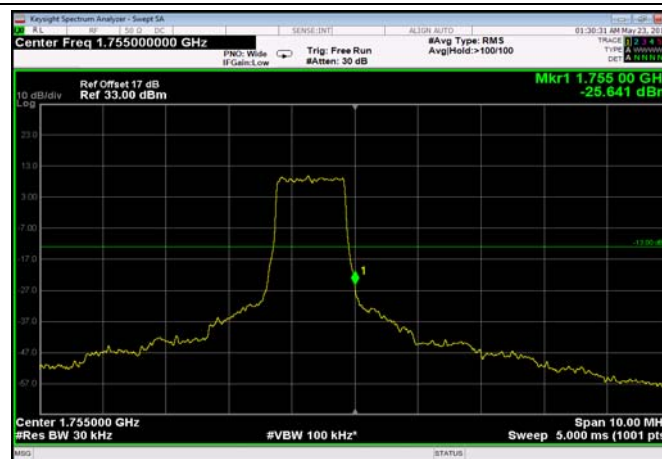

LowRange_FDD04_15MHz_1717.5_fullRB
_LowQ16

LowRange_FDD04_20MHz_1720_OneRB
_low_QPSK

LowRange_FDD04_20MHz_1720_OneRB
_low_Q16

LowRange_FDD04_20MHz_1720_fullRB
_LowQPSK

LowRange_FDD04_20MHz_1720_fullRB
_LowQ16

HighRange_FDD04_1.4MHz_1754.3_OneRB
_high_QPSK

HighRange_FDD04_1.4MHz_1754.3_OneRB
_high_Q16

HighRange_FDD04_1.4MHz_1754.3
_fullIRB_HighQPSK

HighRange_FDD04_1.4MHz_1754.3
_fullIRB_HighQ16

HighRange_FDD04_3MHz_1753.5_OneRB
_high_QPSK