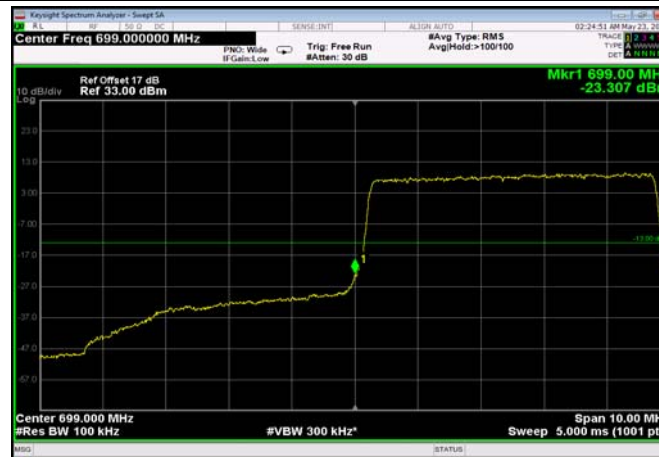

LowRange_ FDD12_10MHz_704_OneRB
_low_QPSK

LowRange_ FDD12_5MHz_701.5_fullRB
_LowQPSK