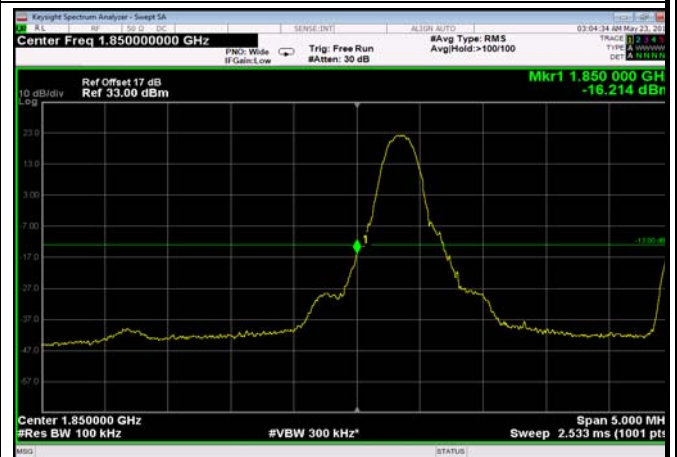

LowRange_FDD25_3MHz_1851.5_OneRB
_low_QPSK

LowRange_FDD25_3MHz_1851.5_OneRB
_low_Q16

LowRange_FDD25_5MHz_1852.5_OneRB
_low_QPSK

LowRange_FDD25_5MHz_1852.5_OneRB
_low_Q16

LowRange_FDD25_5MHz_1852.5_fullRB
_LowQPSK