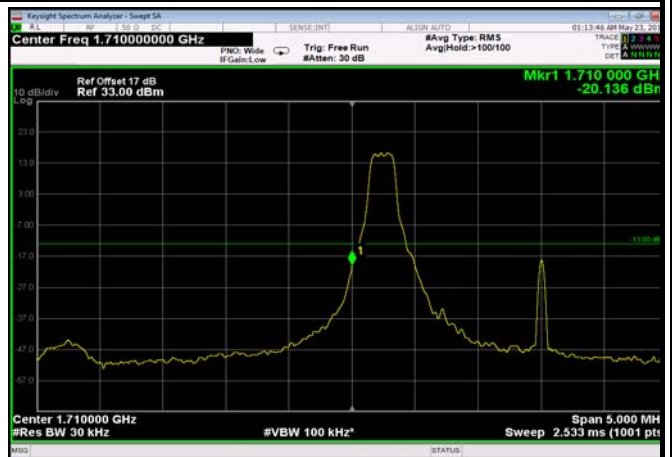

LowRange_FDD04_3MHz_1711.5_fullRB
_LowQ16

LowRange_FDD04_3MHz_1711.5_OneRB
_low_Q16