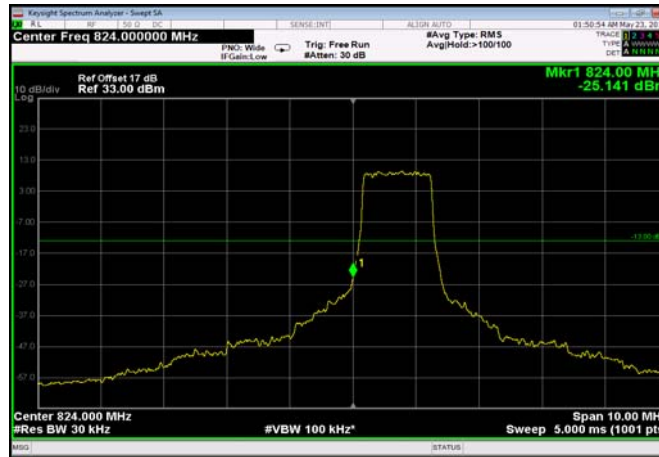

HighRange_FDD04_20MHz_1745_fullRB
_HighQPSK

HighRange_FDD04_20MHz_1745_fullRB
_HighQ16

LowRange_FDD05_1.4MHz_824.7_OneRB
_low_QPSK

LowRange_FDD05_1.4MHz_824.7_OneRB
_low_Q16

LowRange_FDD05_1.4MHz_824.7_fullRB
_LowQPSK