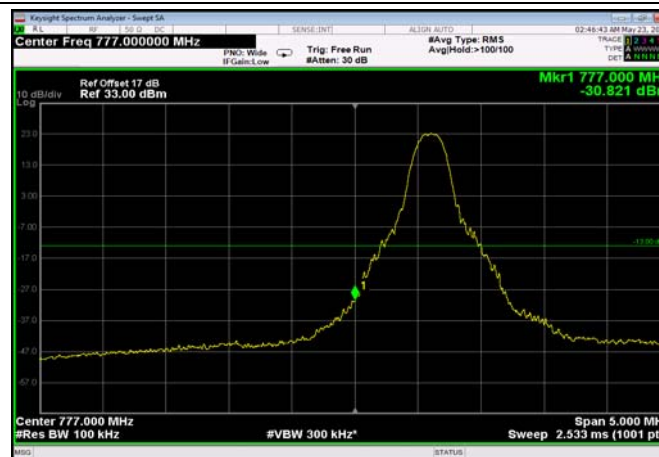

LowRange_FDD13_10MHz_782_OneRB
_low_QPSK