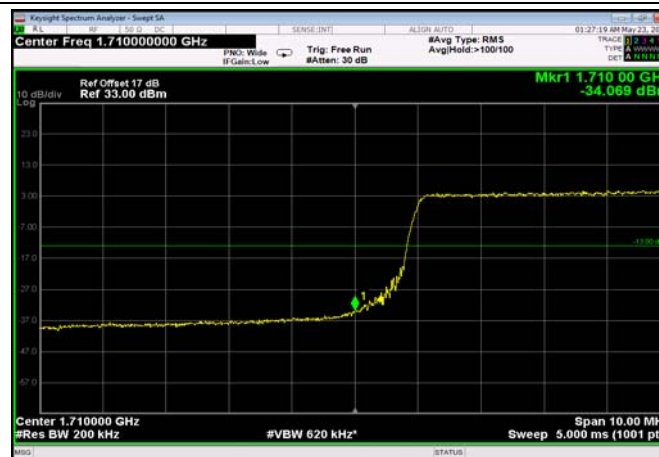

LowRange_FDD04_15MHz_1717.5_fullRB
_LowQ16

LowRange_FDD04_20MHz_1720_OneRB
_low_QPSK

LowRange_FDD04_20MHz_1720_OneRB
_low_Q16

LowRange_FDD04_20MHz_1720_fullRB
_LowQPSK

LowRange_FDD04_20MHz_1720_fullRB
_LowQ16