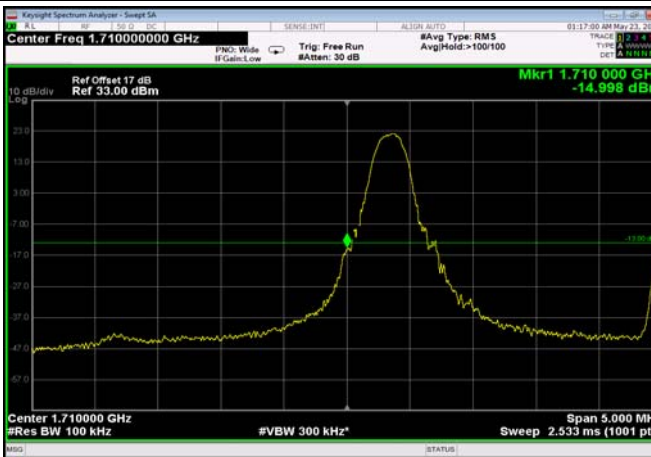

LowRange_FDD04_3MHz_1711.5_OneRB
_low_QPSK

LowRange_FDD04_3MHz_1711.5_OneRB
_low_Q16

LowRange_FDD04_3MHz_1711.5_fullRB
_LowQPSK

LowRange_FDD04_3MHz_1711.5_fullRB
_LowQ16

LowRange_FDD04_5MHz_1712.5_OneRB
_low_QPSK