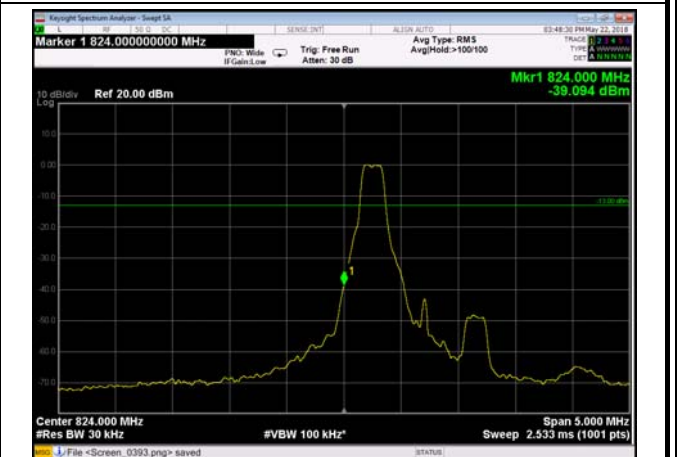

HighRange_FDD04_20MHz_1745_fullRB
_HighQPSK

HighRange_FDD04_20MHz_1745_fullRB
_HighQ16

LowRange_FDD05_1.4MHz_824.7_OneRB
_low_QPSK

LowRange_FDD05_1.4MHz_824.7_OneRB
_low_Q16

LowRange_FDD05_1.4MHz_824.7_fullRB
_LowQPSK