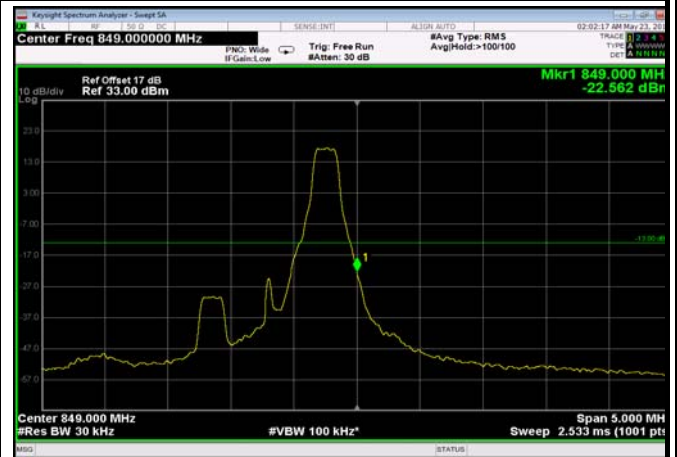

LowRange_FDD05_10MHz_829_OneRB
_low_Q16

LowRange_FDD05_10MHz_829_fullRB
_LowQPSK

LowRange_FDD05_10MHz_829_fullRB
_LowQ16

HighRange_FDD05_1.4MHz_848.3_OneRB
_high_QPSK

HighRange_FDD05_1.4MHz_848.3_OneRB
_high_Q16