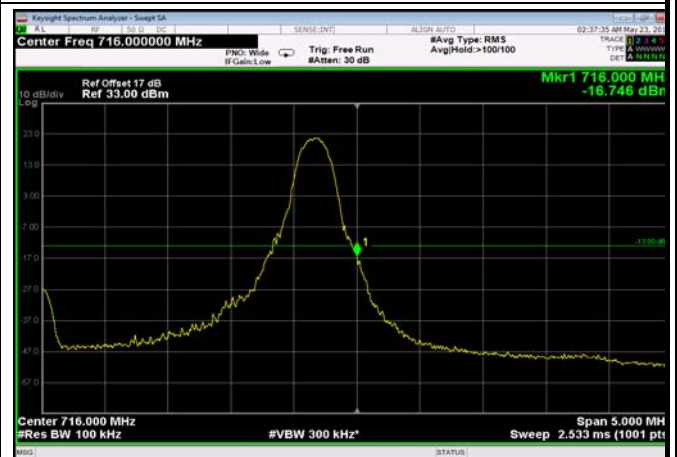

HighRange_FDD12_5MHz_713.5_OneRB
_high_Q16