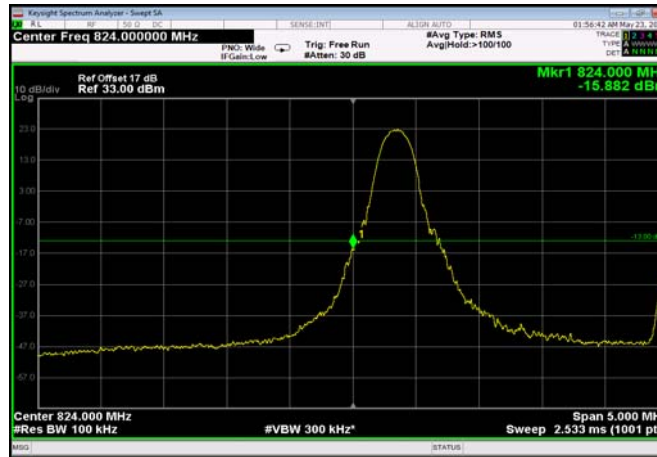

LowRange_FDD05_5MHz_826.5_fullRB
_LowQPSK

LowRange_FDD05_5MHz_826.5_OneRB
_low_QPSK