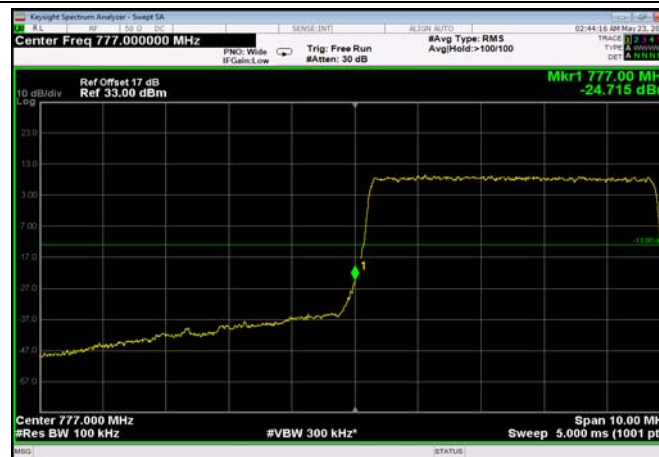

HighRange_FDD12_5MHz_713.5_OneRB
_high_QPSK

HighRange_FDD12_5MHz_713.5_OneRB
_high_Q16

LowRange_FDD13_5MHz_779.5_OneRB
_low_QPSK

LowRange_FDD13_5MHz_779.5_OneRB
_low_Q16

LowRange_FDD13_5MHz_779.5_fullRB
_LowQPSK