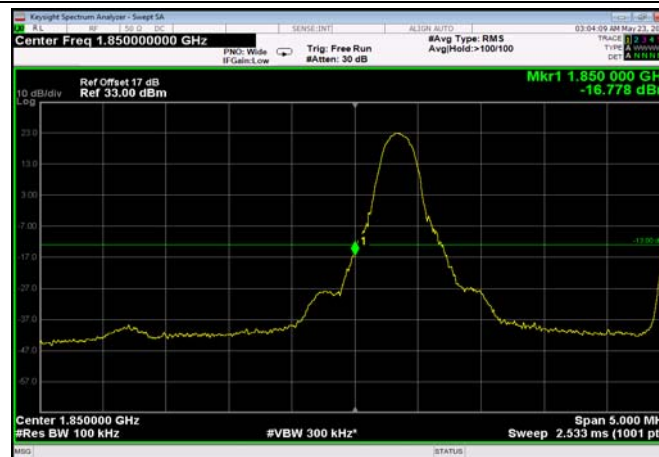

LowRange_FDD25_5MHz_1852.5_fullRB
_LowQPSK

LowRange_FDD25_5MHz_1852.5_OneRB
_low_QPSK