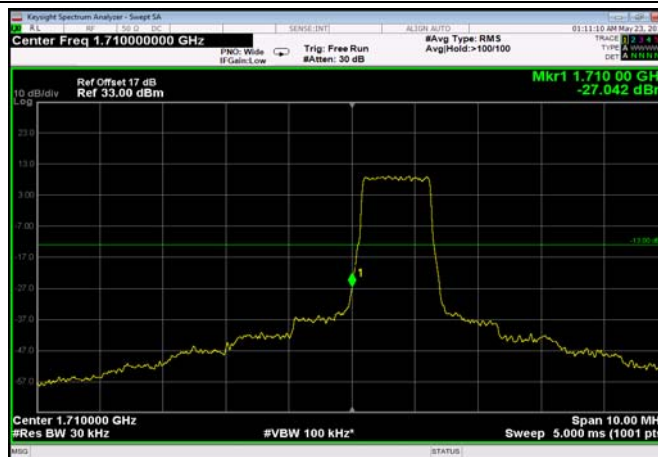

HighRange_ FDD02_20MHz_1900_fullRB
_HighQ16

LowRange_FDD04_1.4MHz_1710.7_OneRB
_low_QPSK

LowRange_FDD04_1.4MHz_1710.7_OneRB
_low_Q16

LowRange_FDD04_1.4MHz_1710.7_fullRB
_LowQPSK

LowRange_FDD04_1.4MHz_1710.7_fullRB
_LowQ16