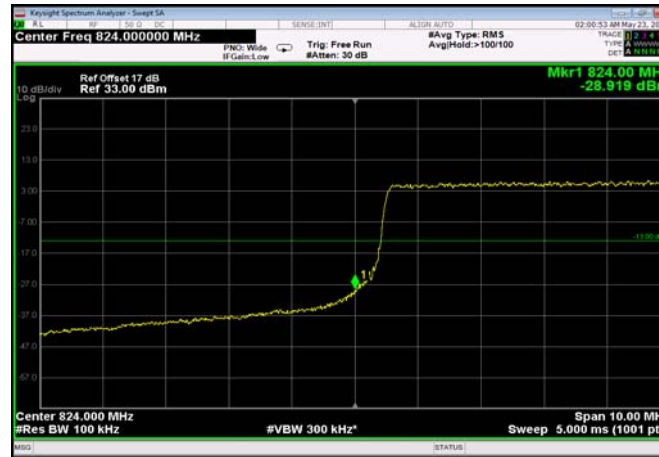

HighRange_FDD05_1.4MHz_848.3_OneRB
_high_QPSK

LowRange_FDD05_10MHz_829_fullRB
_LowQPSK