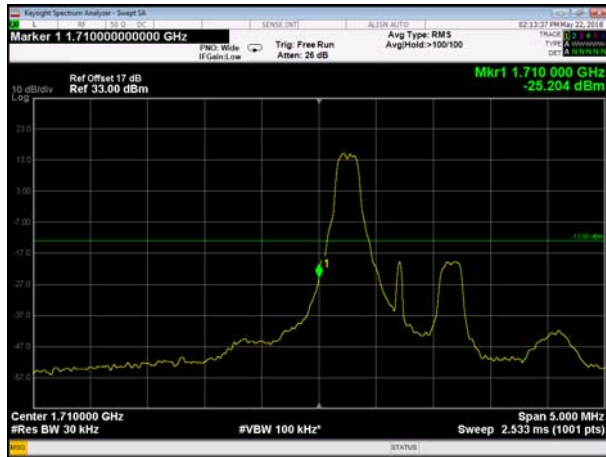

HighRange_ FDD02_15MHz_1902.5_fullRB
_HighQPSK

HighRange_ FDD02_15MHz_1902.5_fullRB
_HighQ16

HighRange_ FDD02_20MHz_1900_OneRB
_high_QPSK

HighRange_ FDD02_20MHz_1900_OneRB
_high_Q16

HighRange_ FDD02_20MHz_1900_fullRB
_HighQPSK

HighRange_ FDD02_20MHz_1900_fullRB
_HighQ16

LowRange_FDD04_1.4MHz_1710.7_OneRB
_low_QPSK

LowRange_FDD04_1.4MHz_1710.7_OneRB
_low_Q16

LowRange_FDD04_1.4MHz_1710.7_fullRB
_LowQPSK

LowRange_FDD04_1.4MHz_1710.7_fullRB
_LowQ16