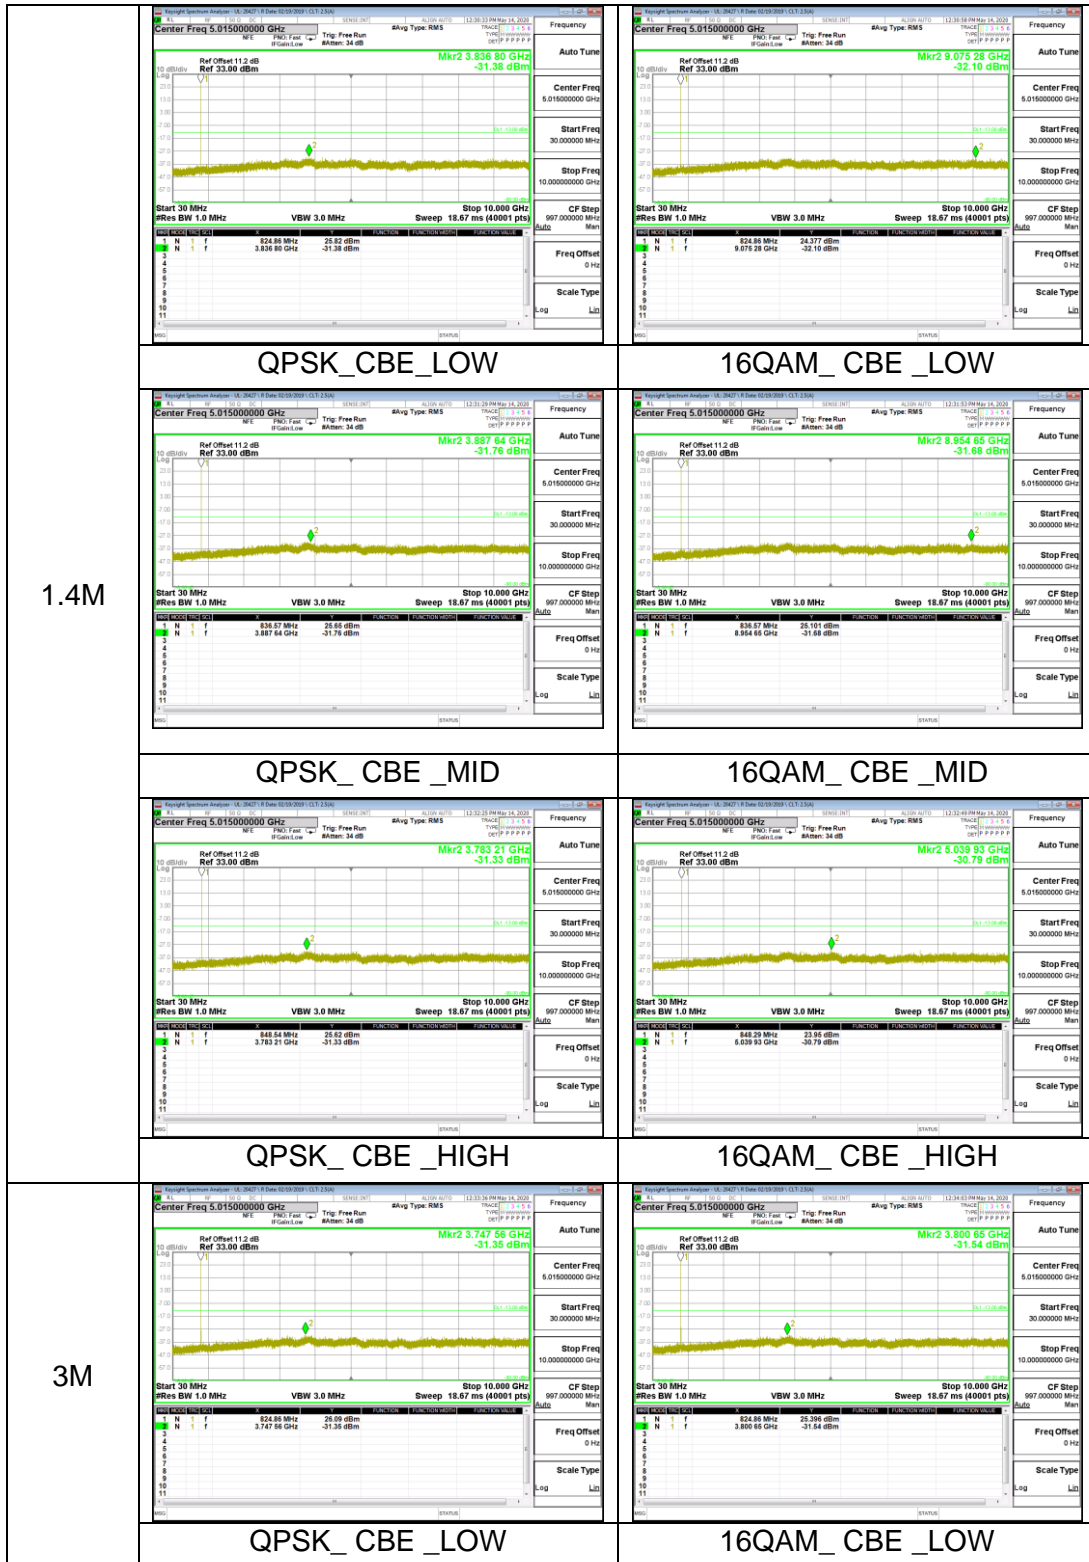

LTE Band 4

10M

LTE Band 5

5M

LTE Band 12