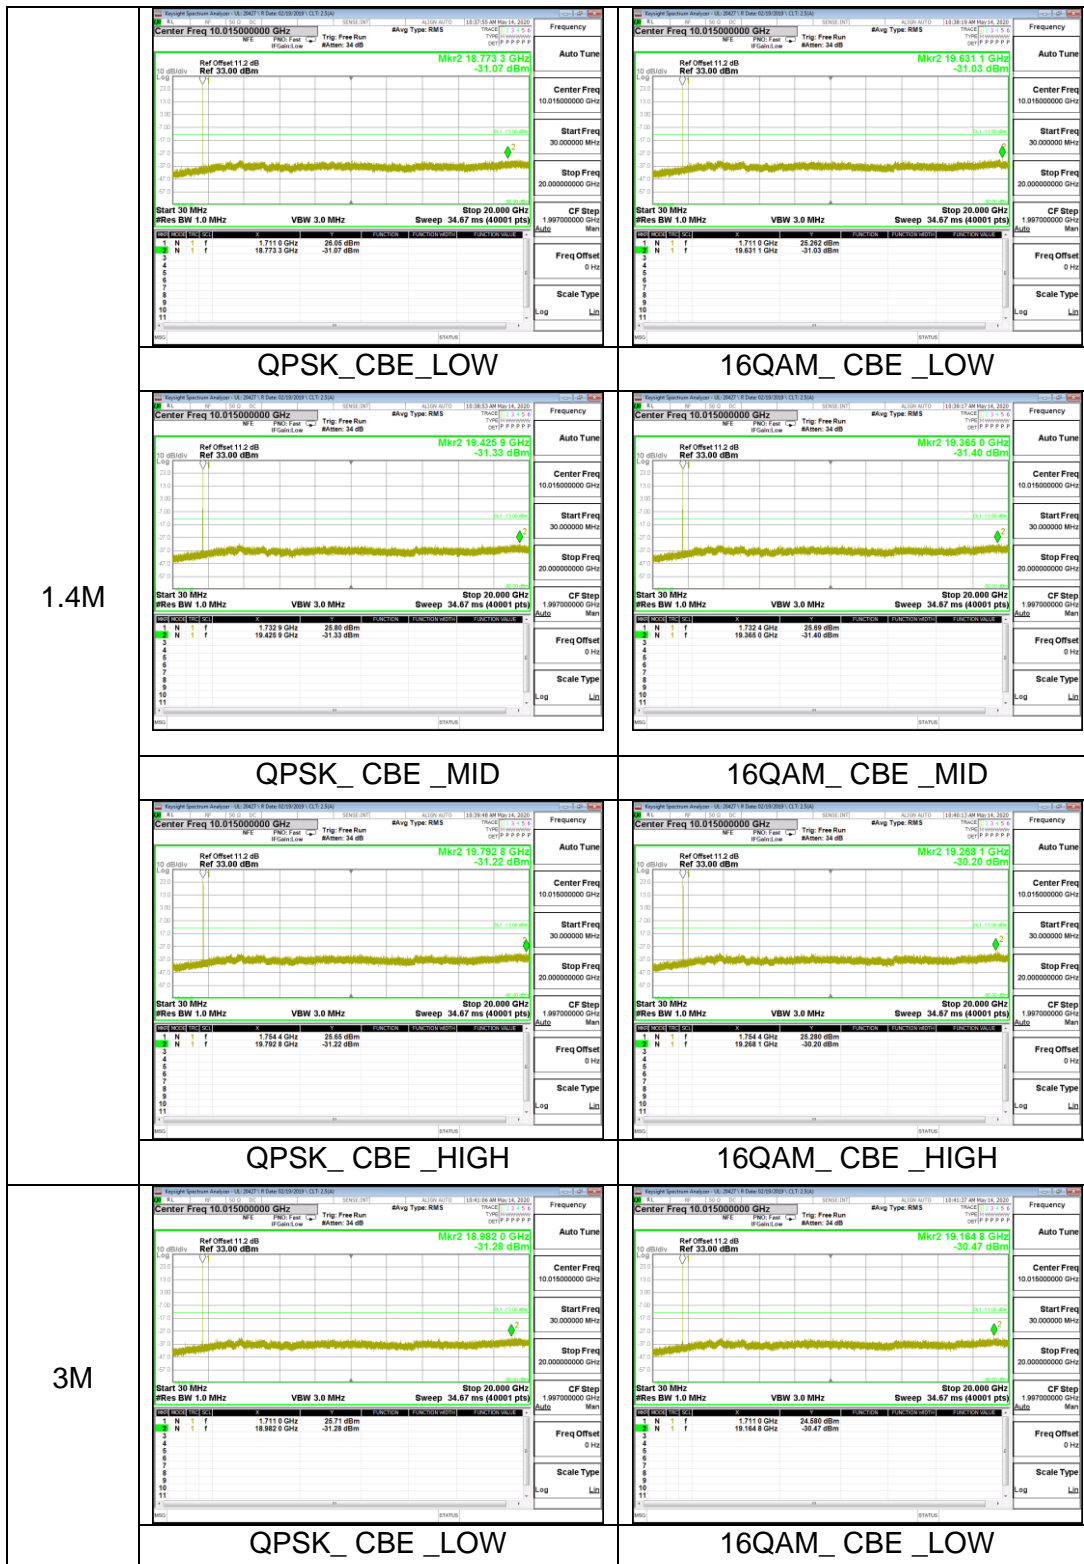

LTE Band 4

10M

LTE Band 5

5M

LTE Band 12