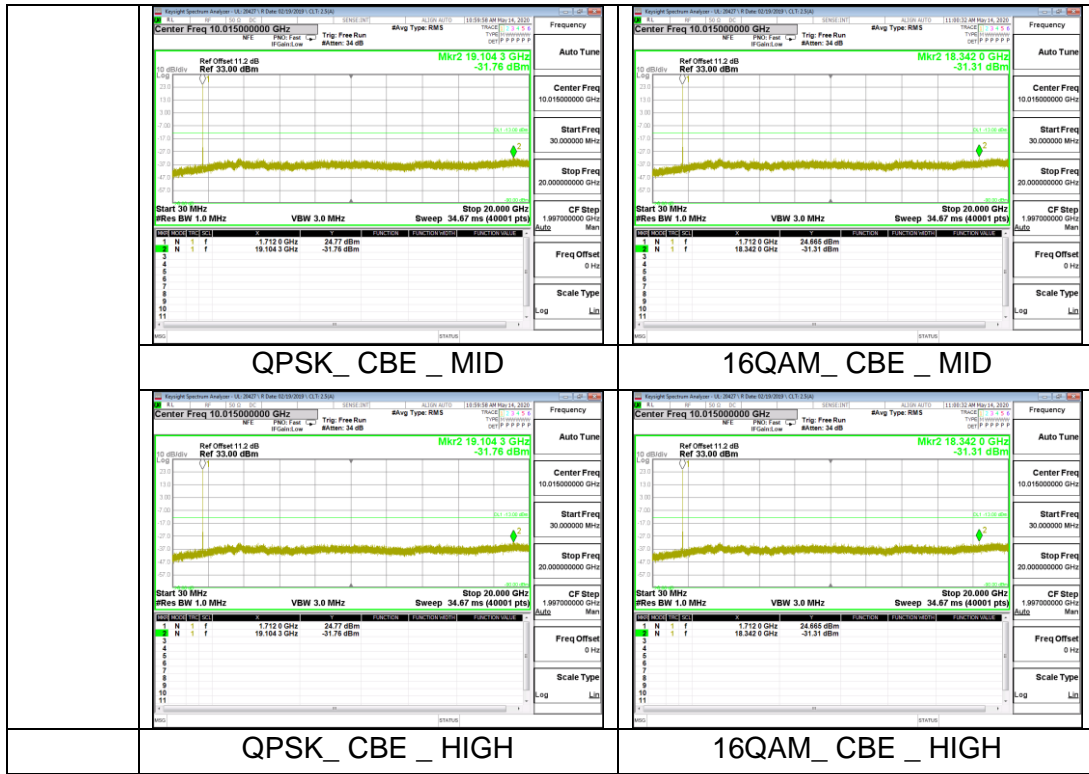

LTE Band 4

10M

LTE Band 5

5M

LTE Band 12