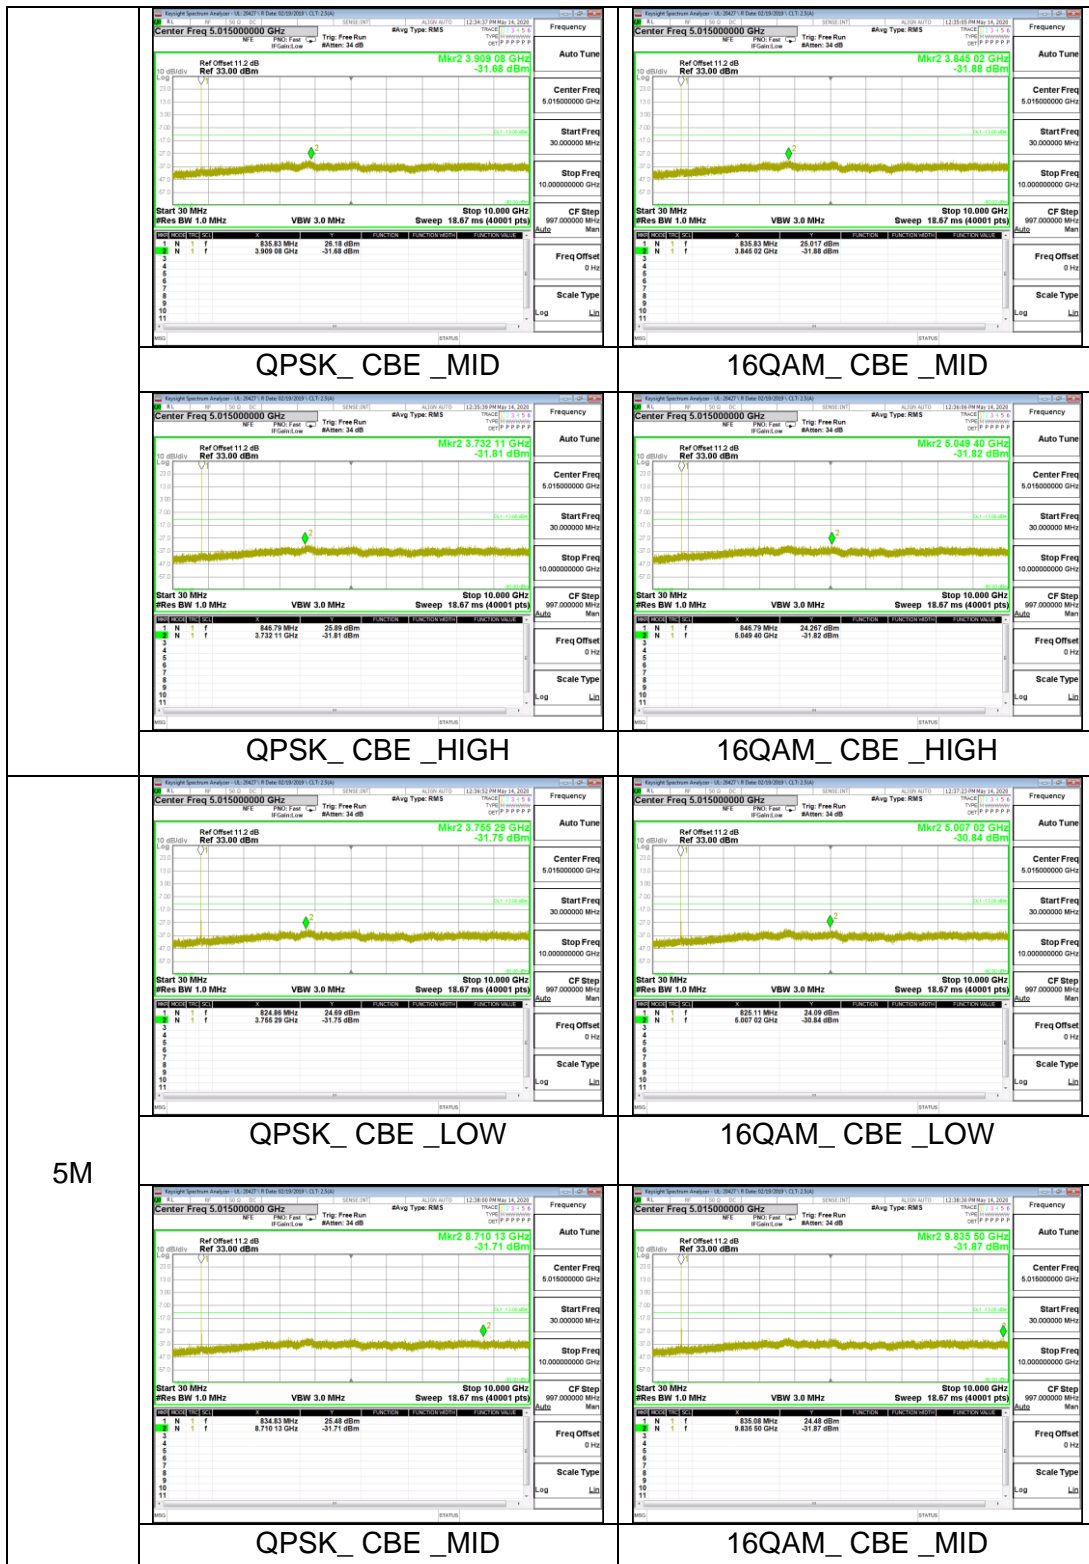

LTE Band 4

10M

LTE Band 5

5M

LTE Band 12