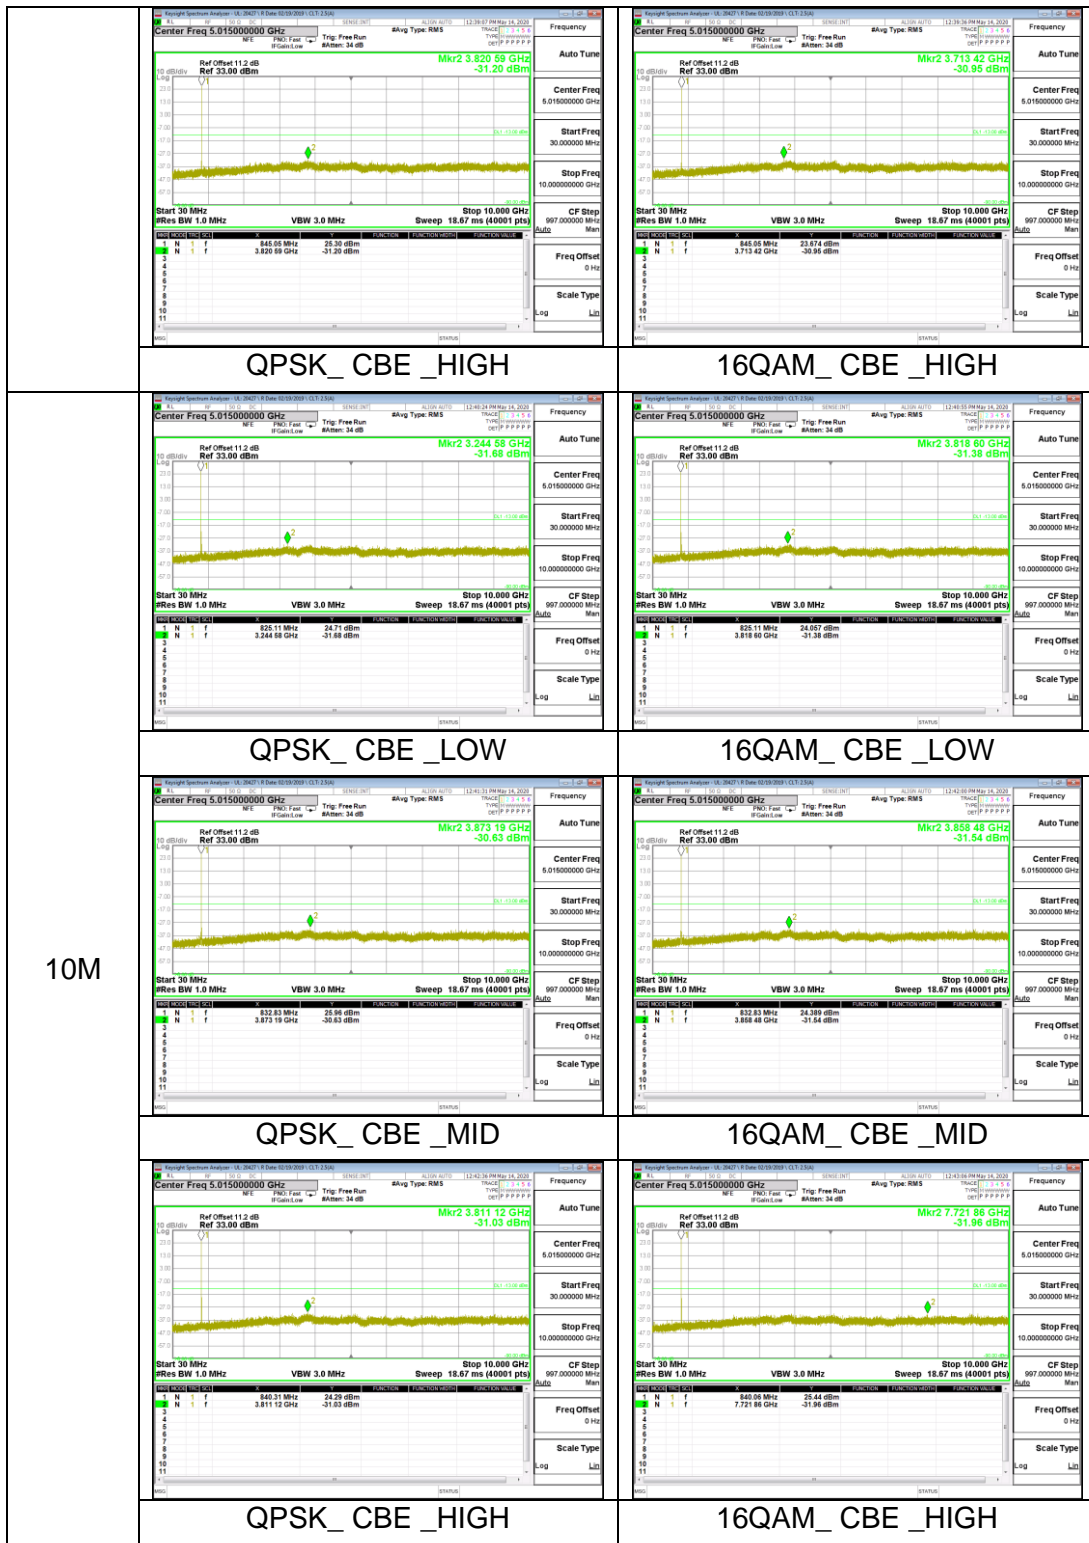

LTE Band 4

10M

LTE Band 5

5M

LTE Band 12