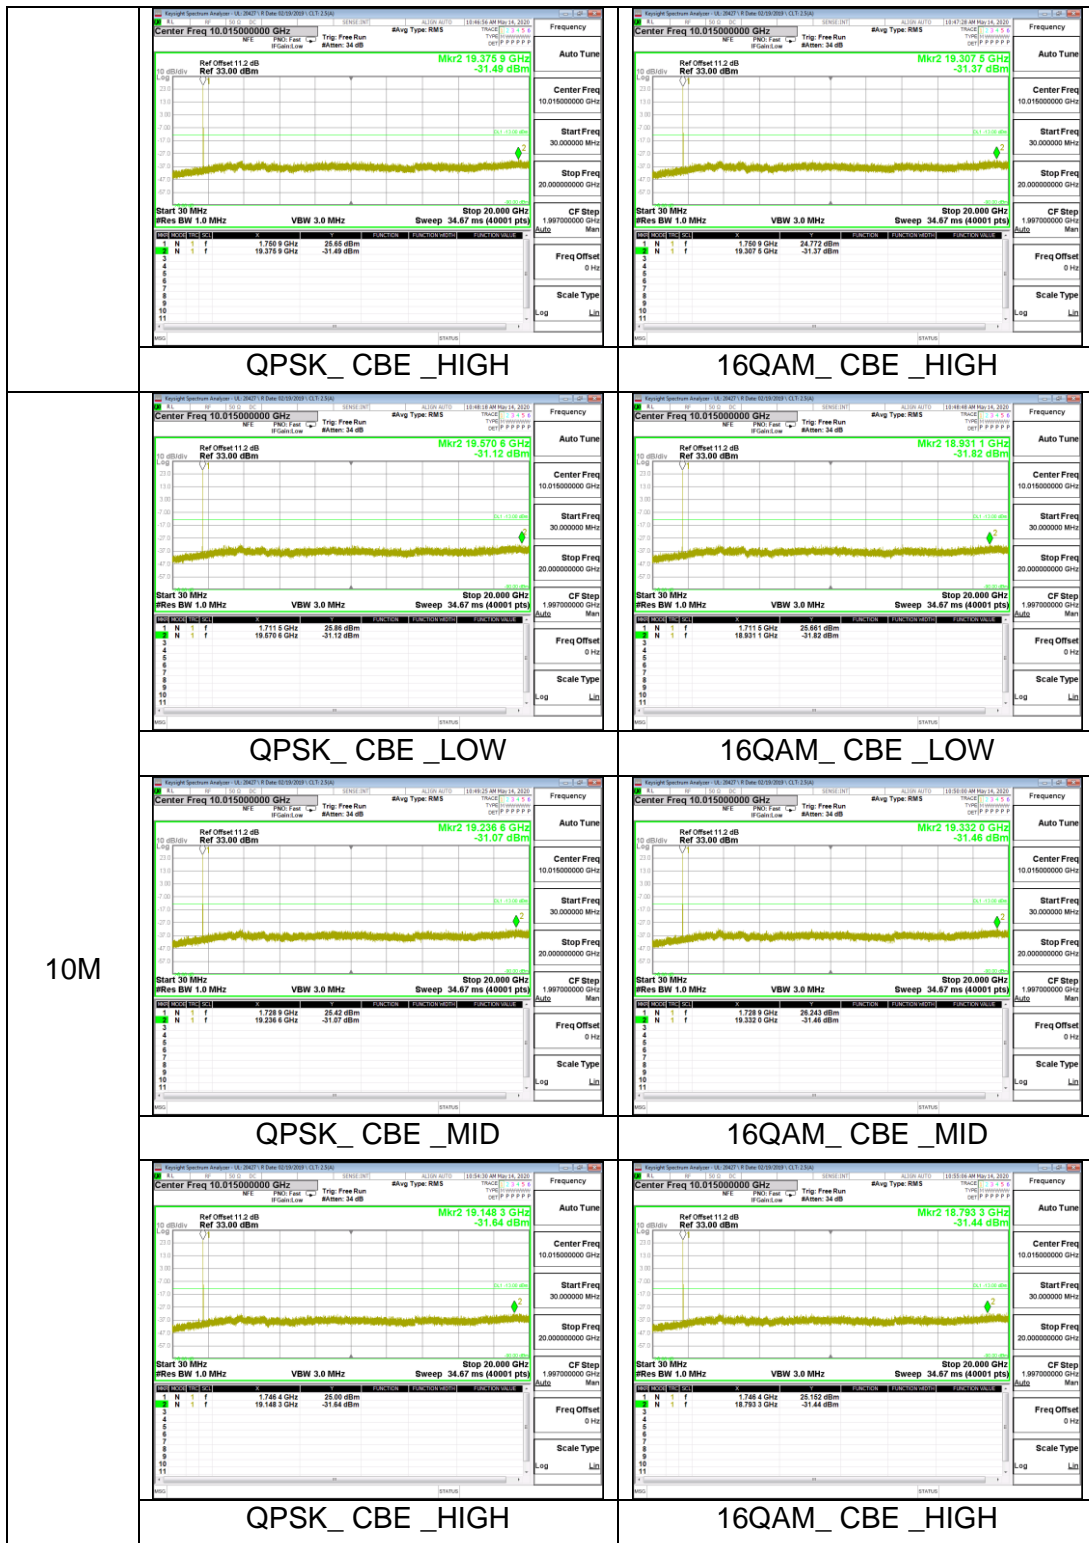

LTE Band 4

10M

LTE Band 5

5M

LTE Band 12