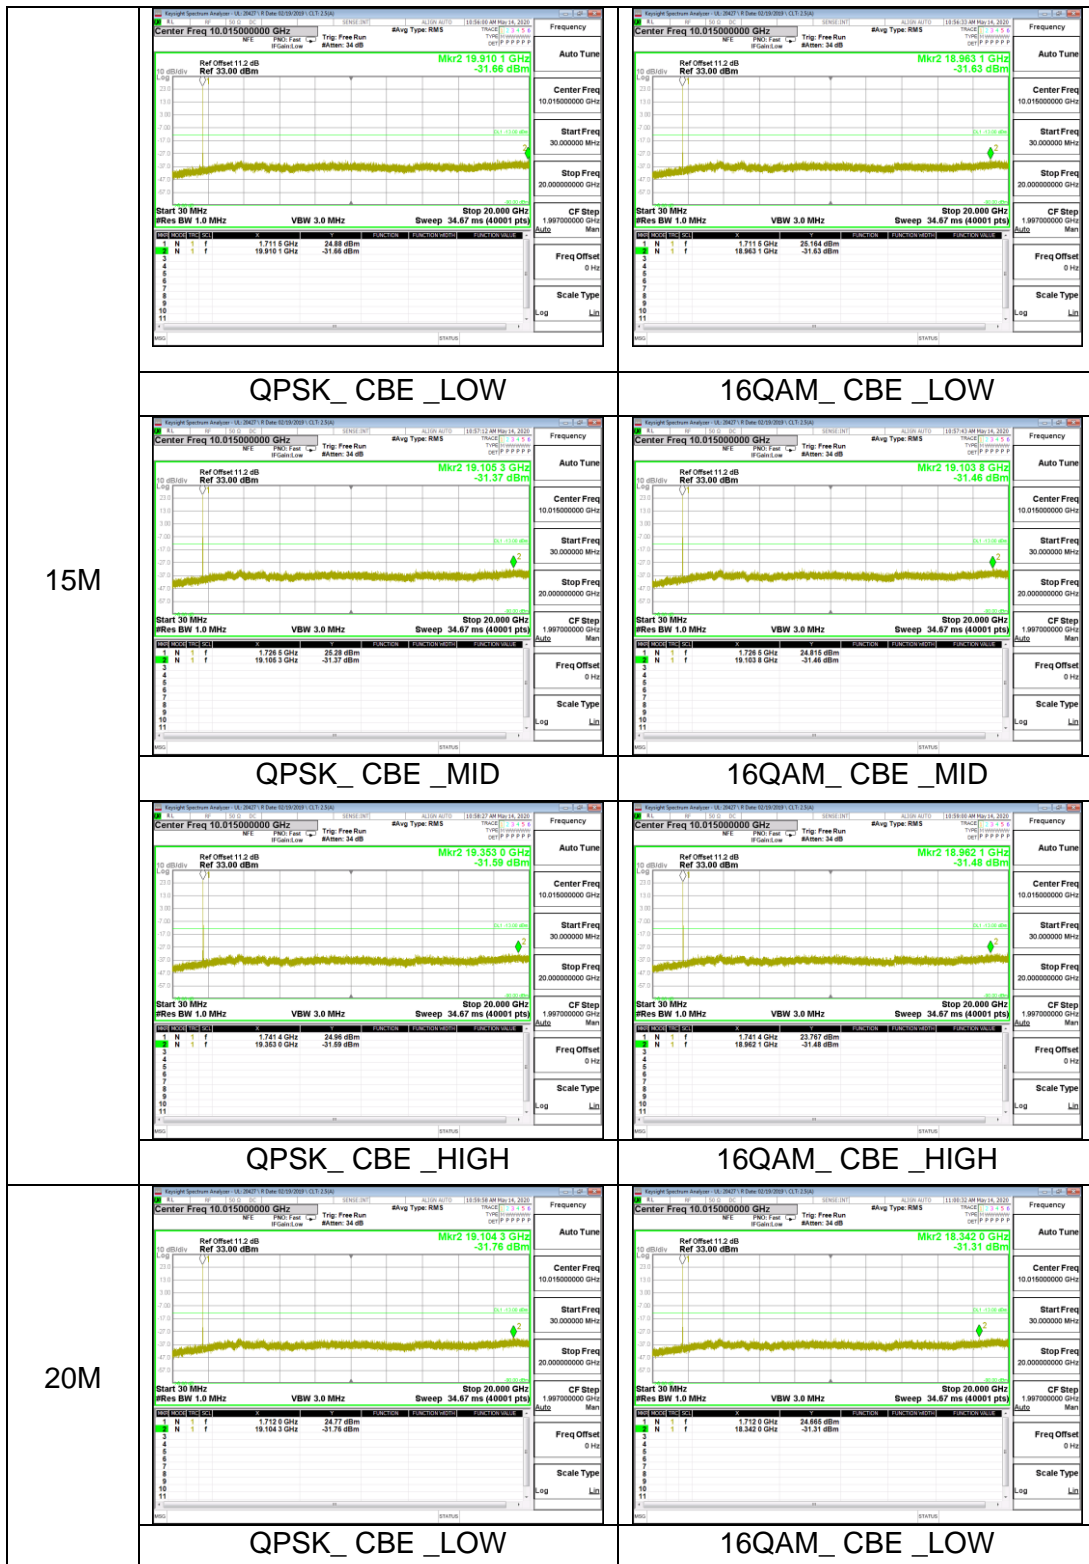

LTE Band 4

10M

LTE Band 5

5M

LTE Band 12