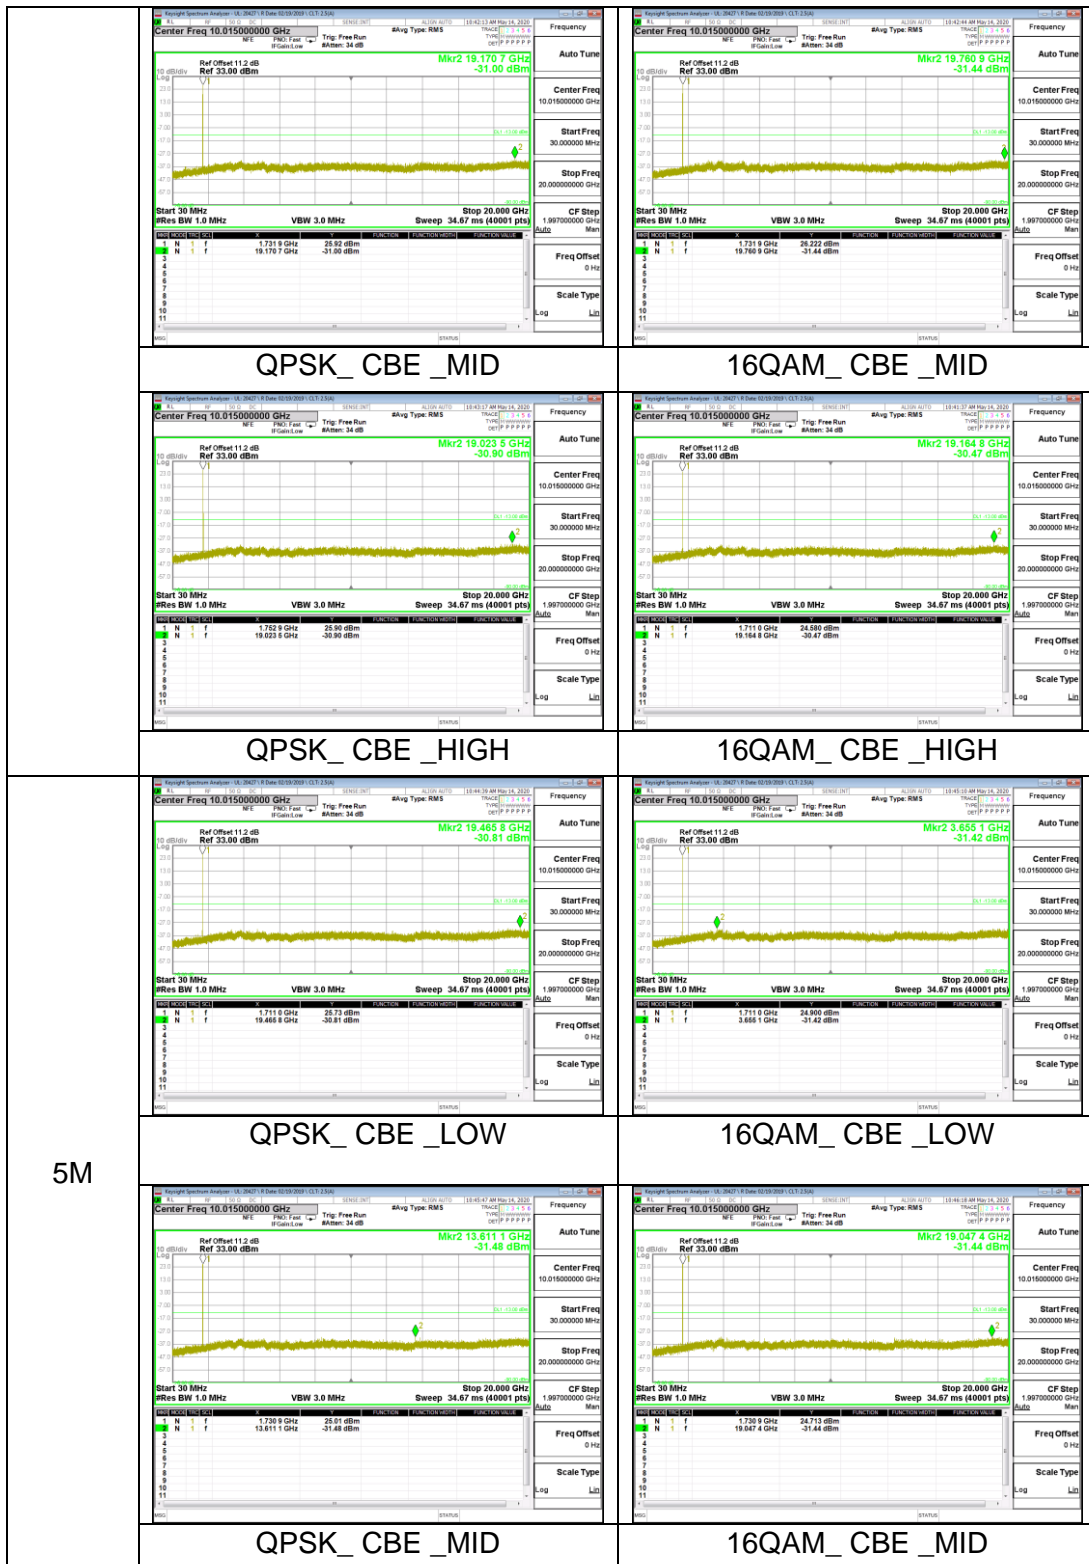

LTE Band 4

10M

LTE Band 5

5M

LTE Band 12