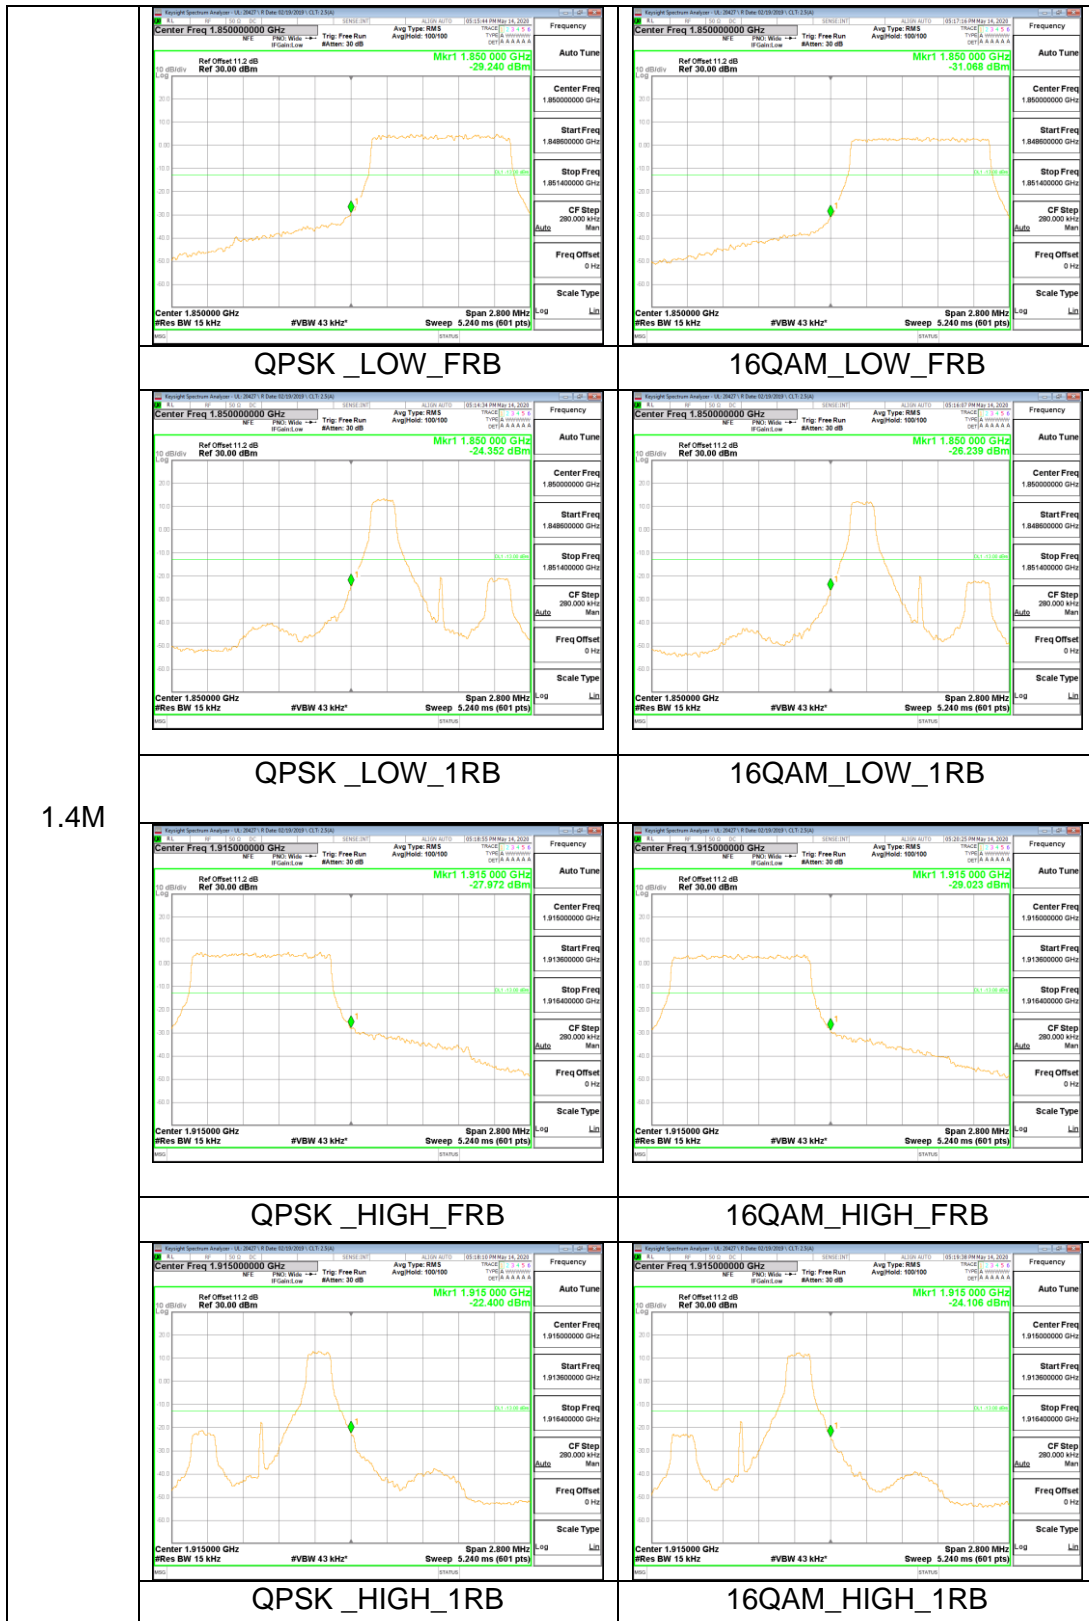

LTE Band 12

5M

10M

LTE Band 13

10M

LTE Band 25

5M

20M

LTE Band 26

1.4M

3M