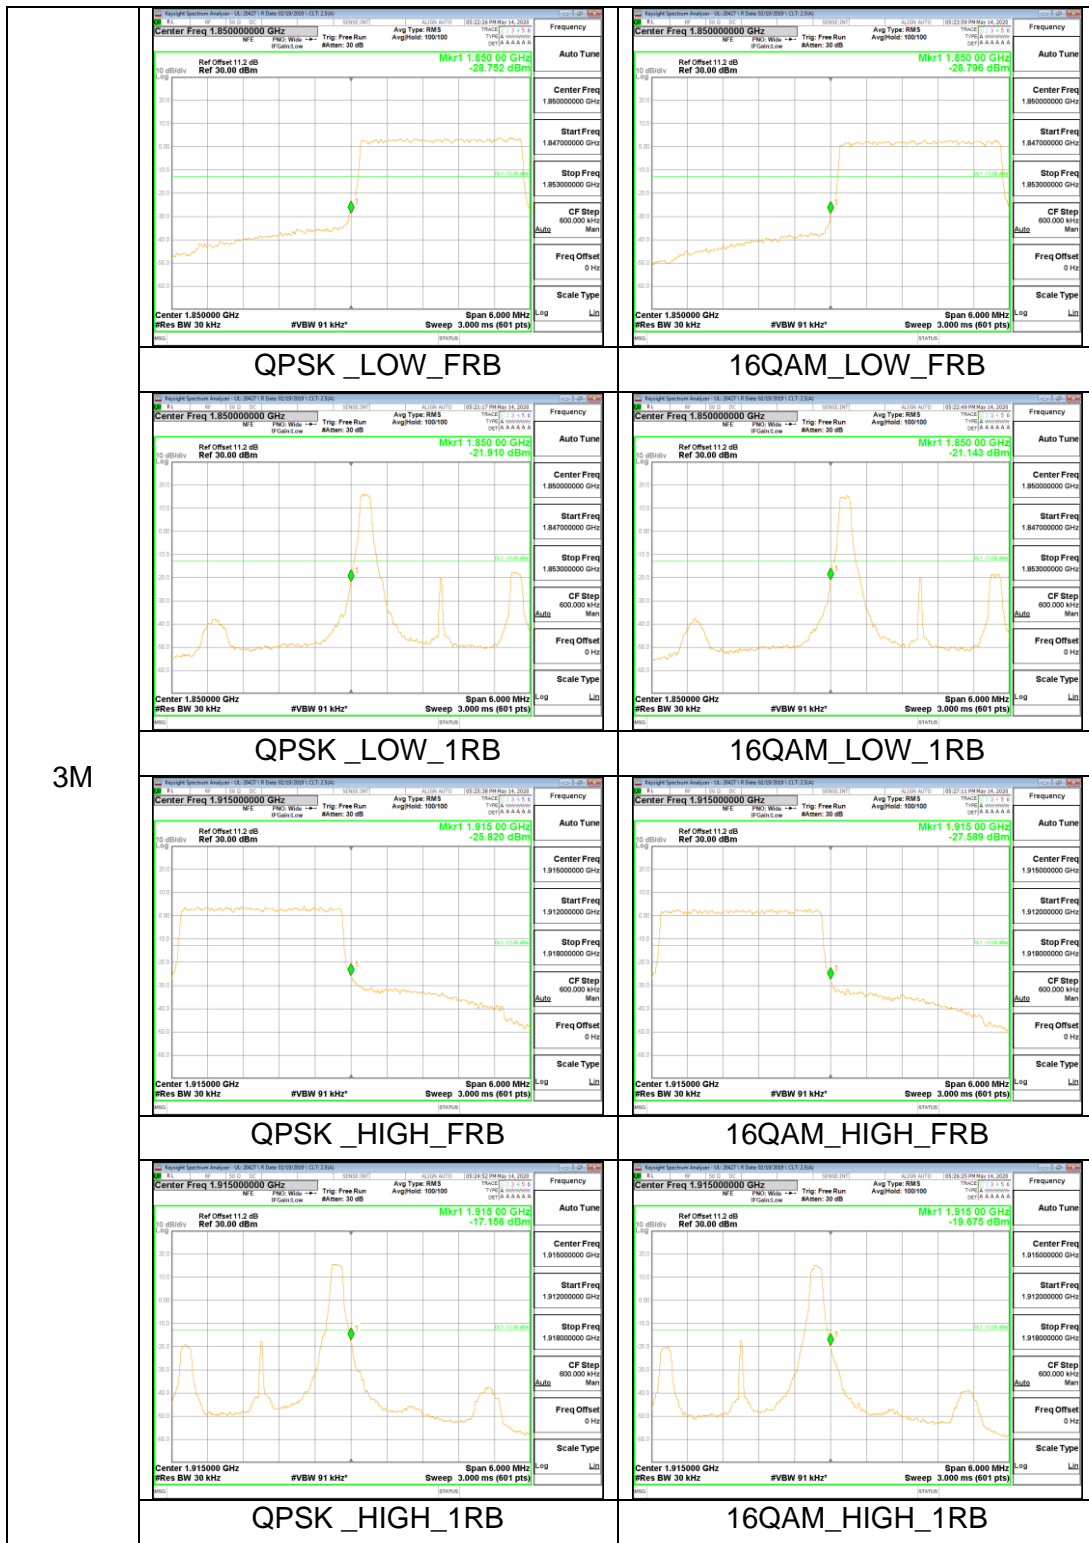

LTE Band 12

5M

10M

LTE Band 13

10M

LTE Band 25

5M

20M

LTE Band 26

1.4M

3M