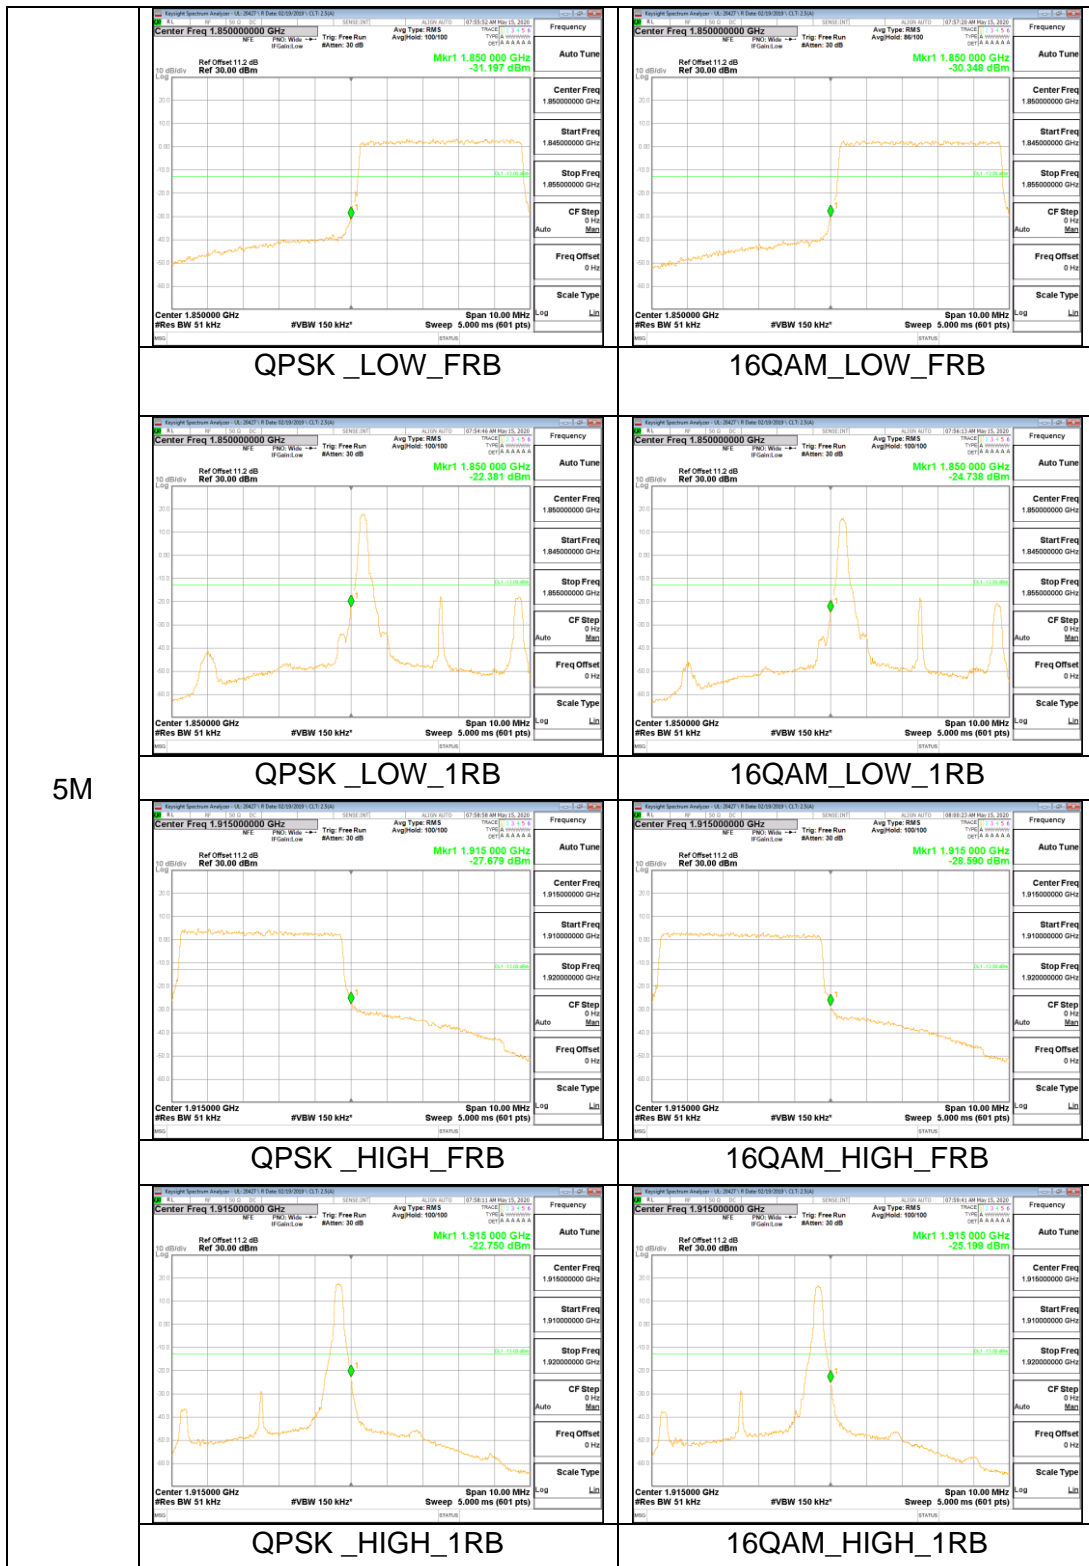

LTE Band 12

5M

10M

LTE Band 13

10M

LTE Band 25

5M

20M

LTE Band 26

1.4M

3M