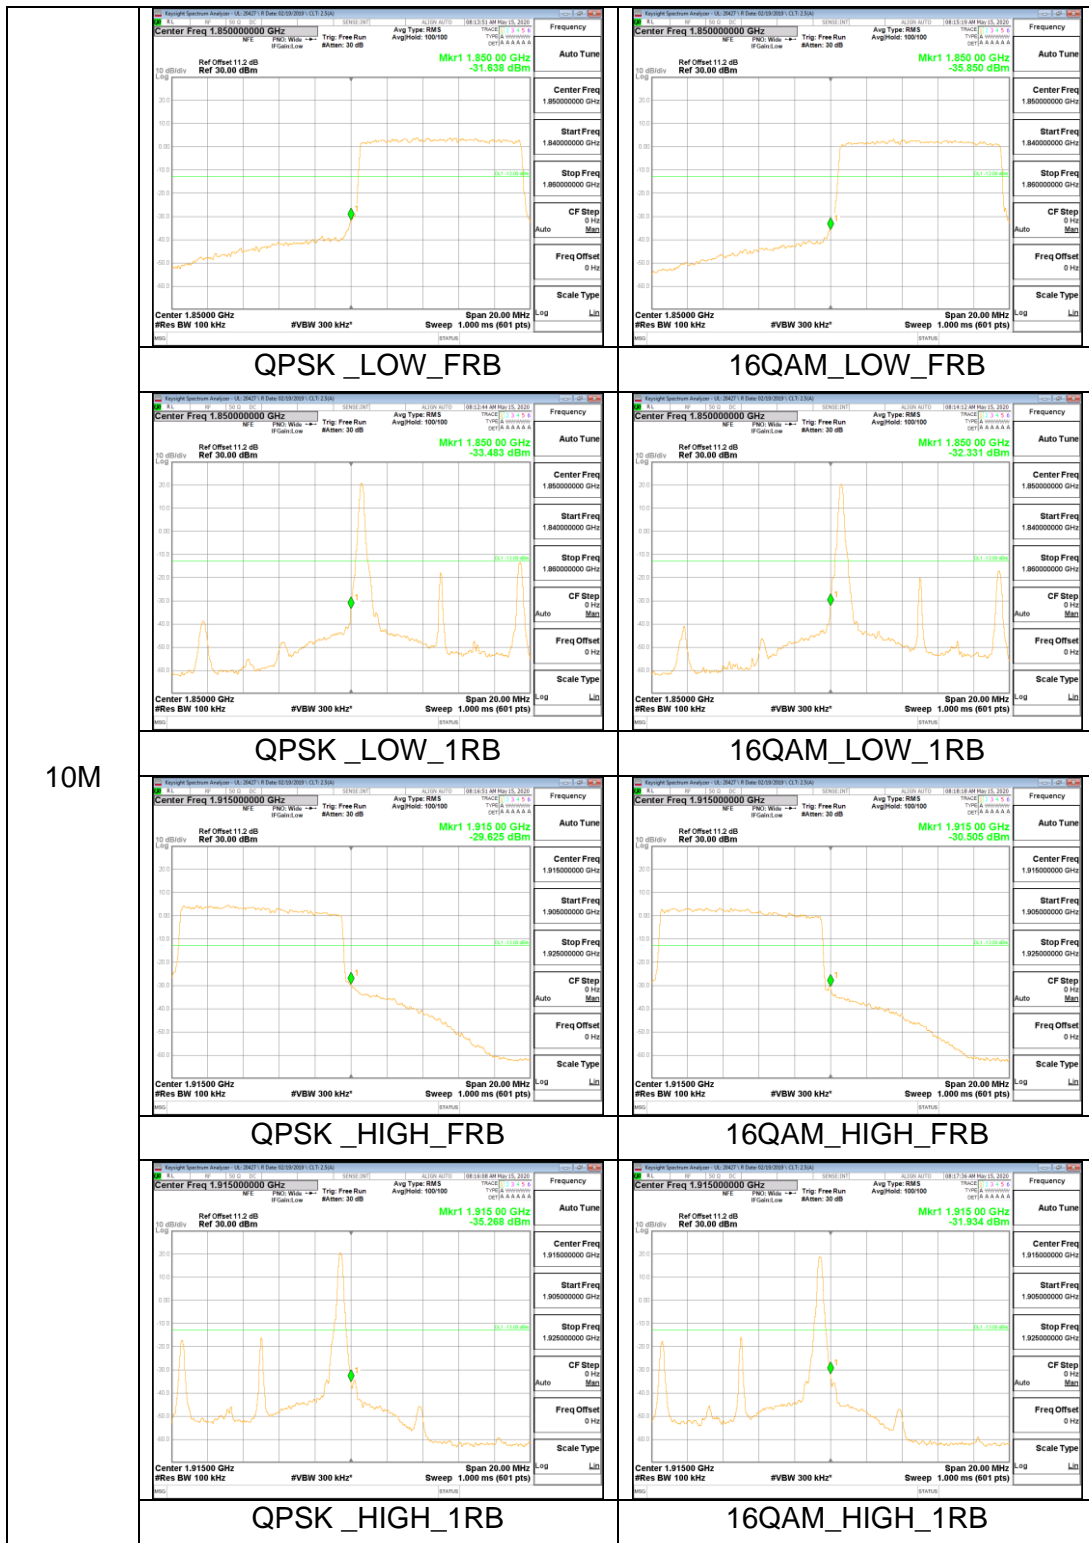

LTE Band 12

5M

10M

LTE Band 13

10M

LTE Band 25

5M

20M

LTE Band 26

1.4M

3M