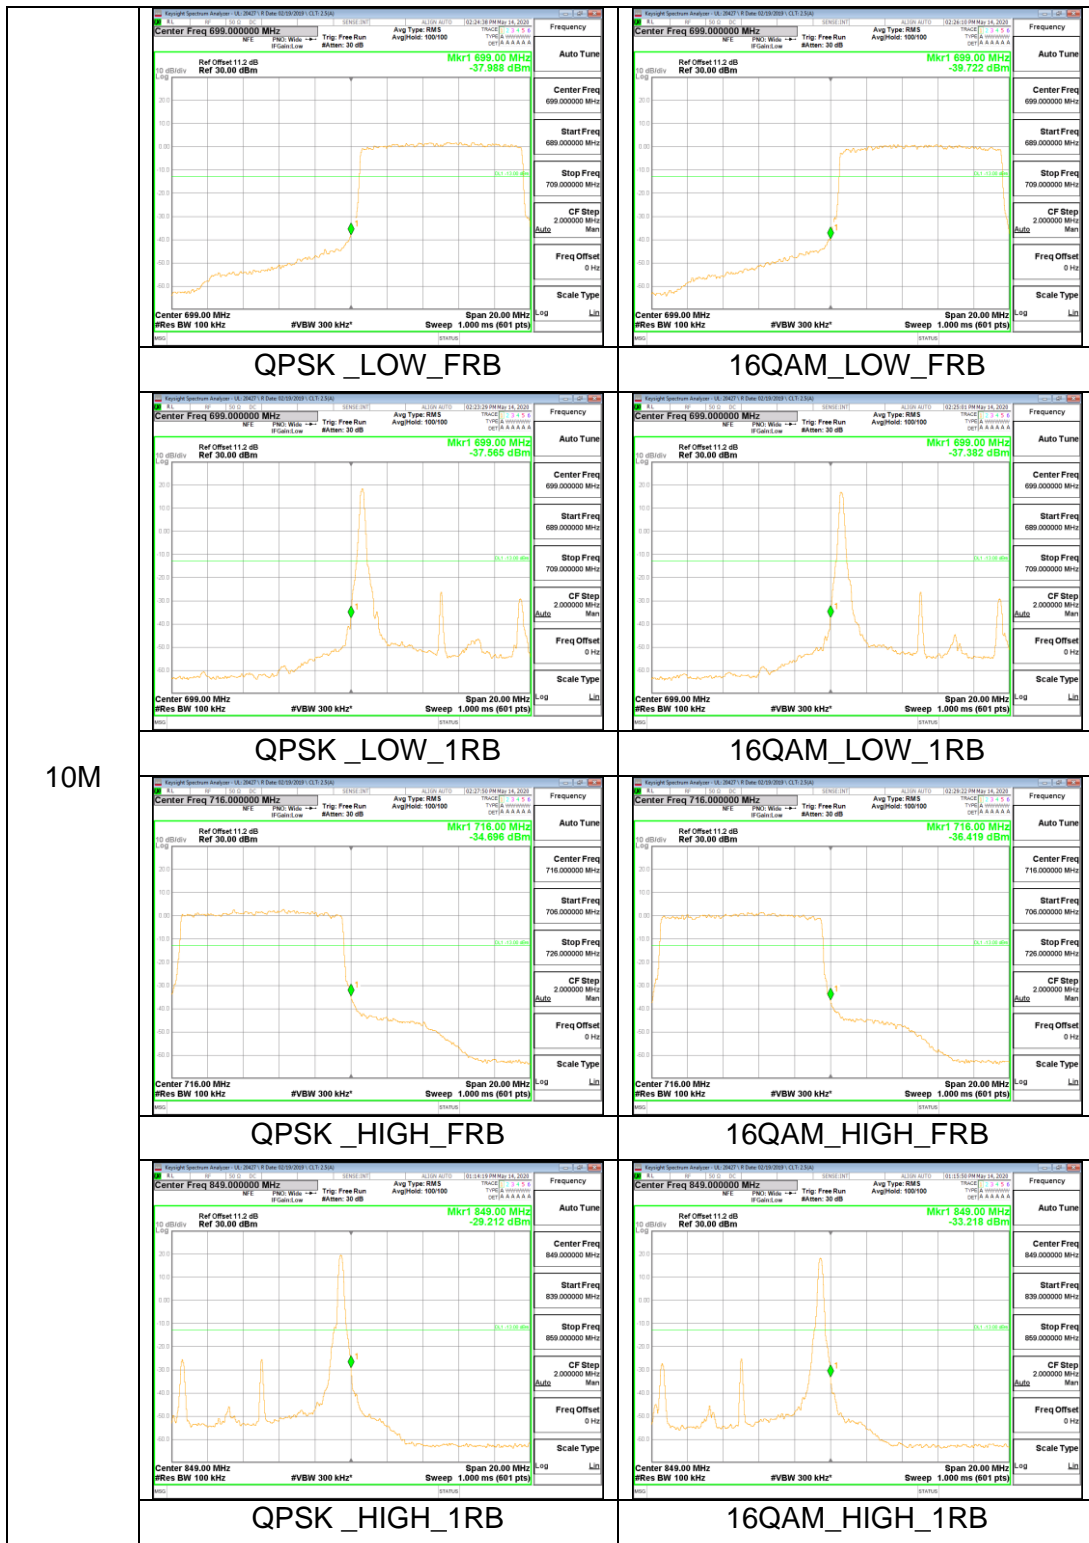

LTE Band 12

5M

10M

LTE Band 13

10M

LTE Band 25

5M

20M

LTE Band 26

1.4M

3M