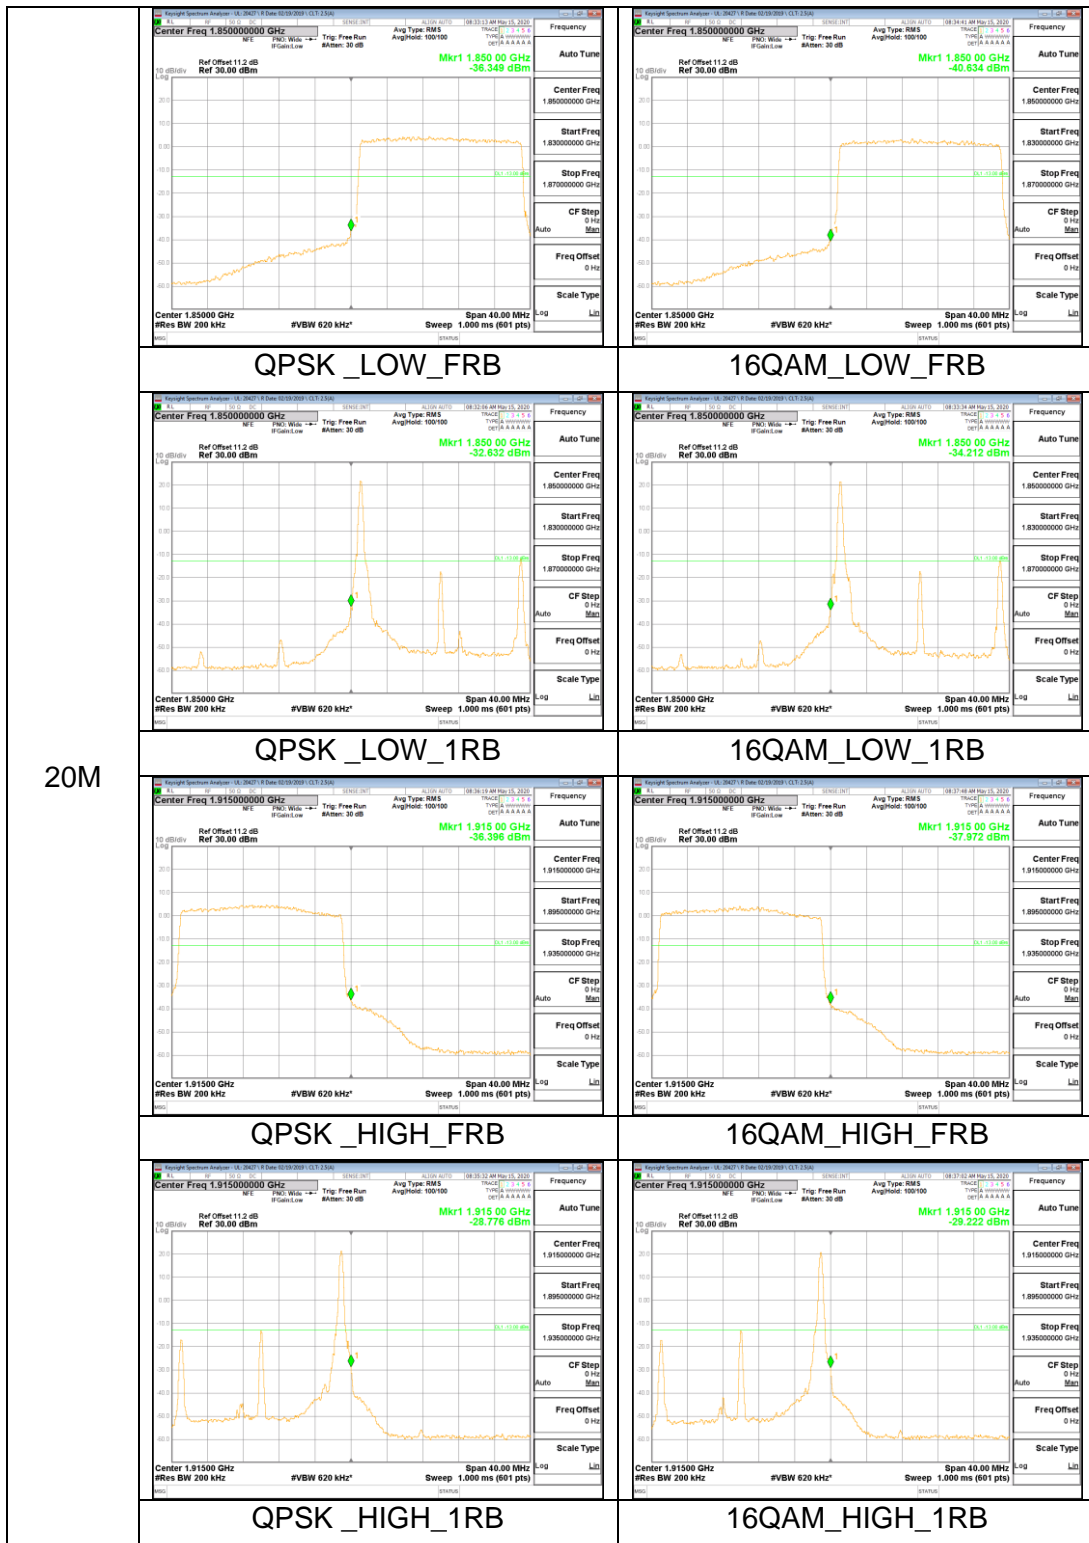

LTE Band 12

5M

10M

LTE Band 13

10M

LTE Band 25

5M

20M

LTE Band 26

1.4M

3M