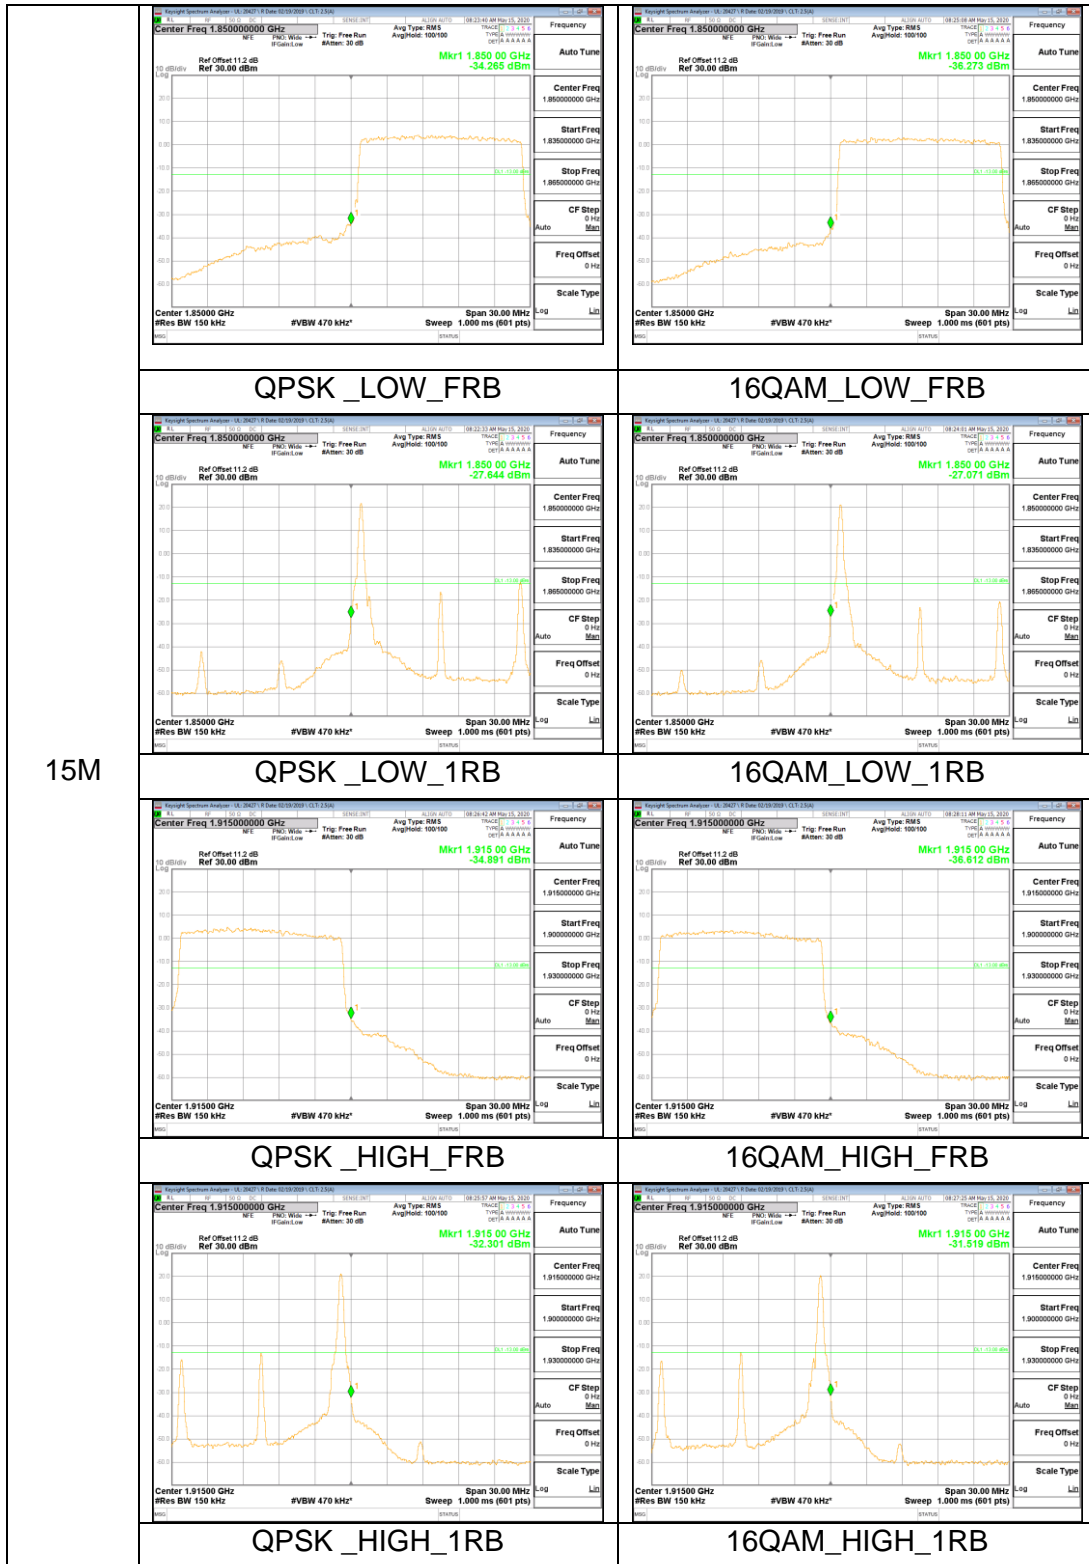

LTE Band 12

5M

10M

LTE Band 13

10M

LTE Band 25

5M

20M

LTE Band 26

1.4M

3M