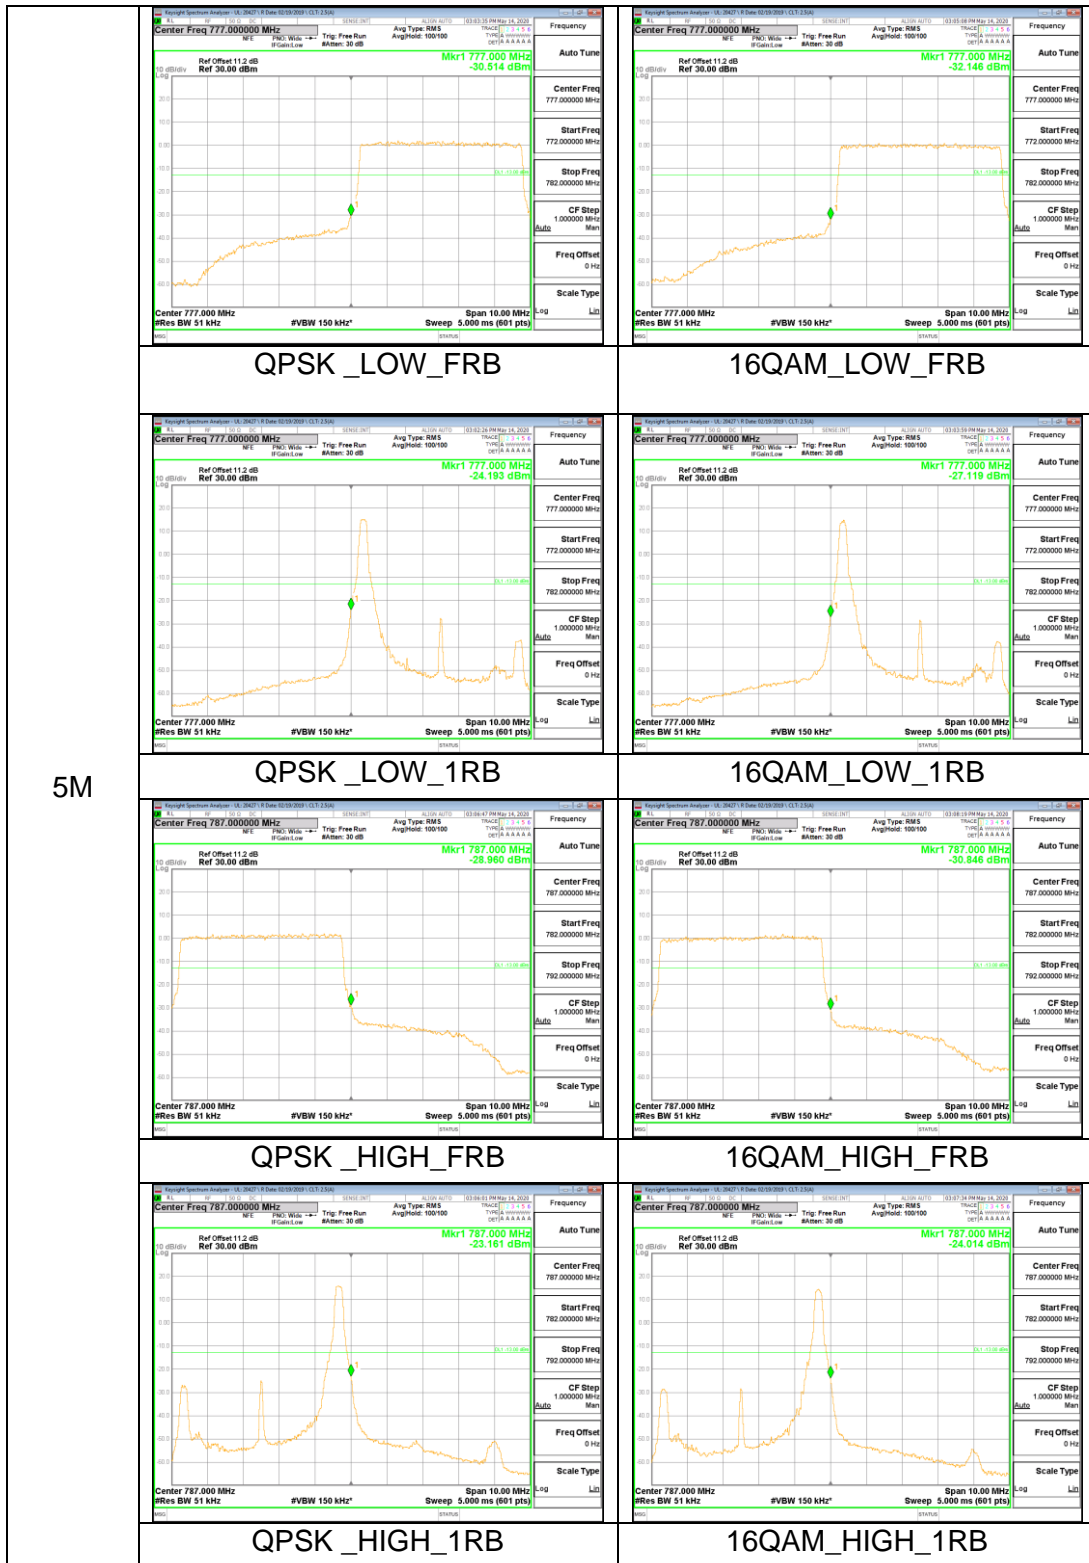

LTE Band 12

5M

10M

LTE Band 13

10M

LTE Band 25

5M

20M

LTE Band 26

1.4M

3M