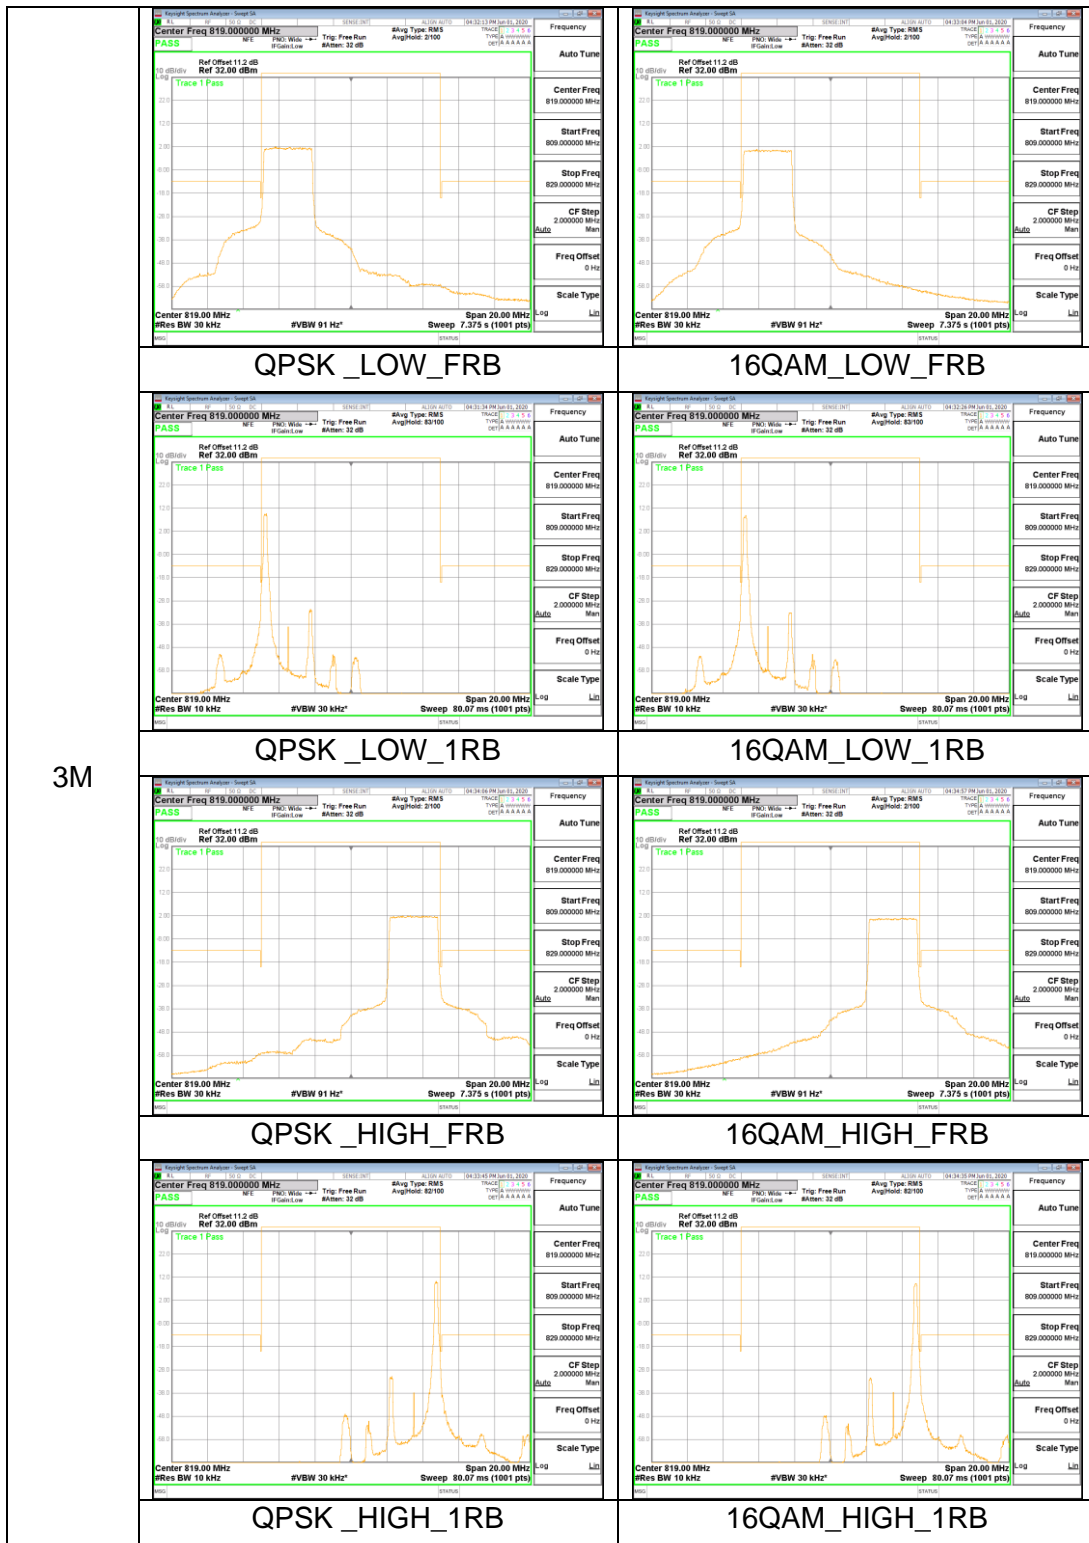

LTE Band 12

5M

10M

LTE Band 13

10M

LTE Band 25

5M

20M

LTE Band 26

1.4M

3M