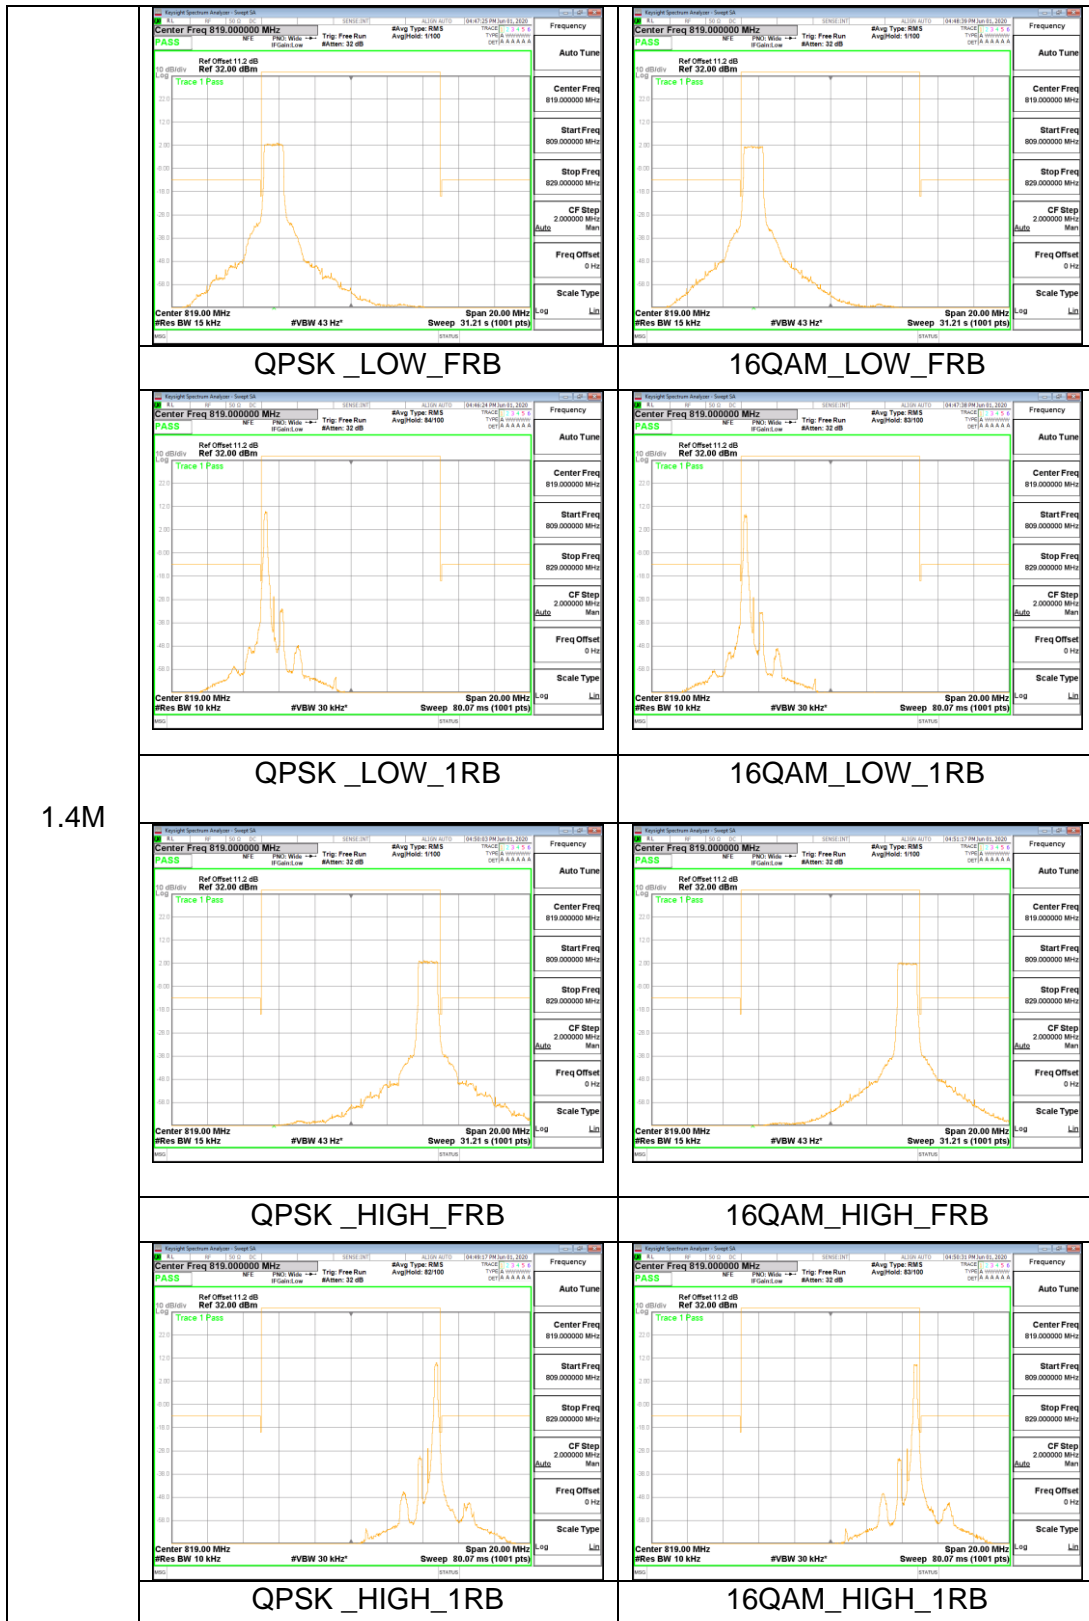

LTE Band 12

5M

10M

LTE Band 13

10M

LTE Band 25

5M

20M

LTE Band 26

1.4M

3M