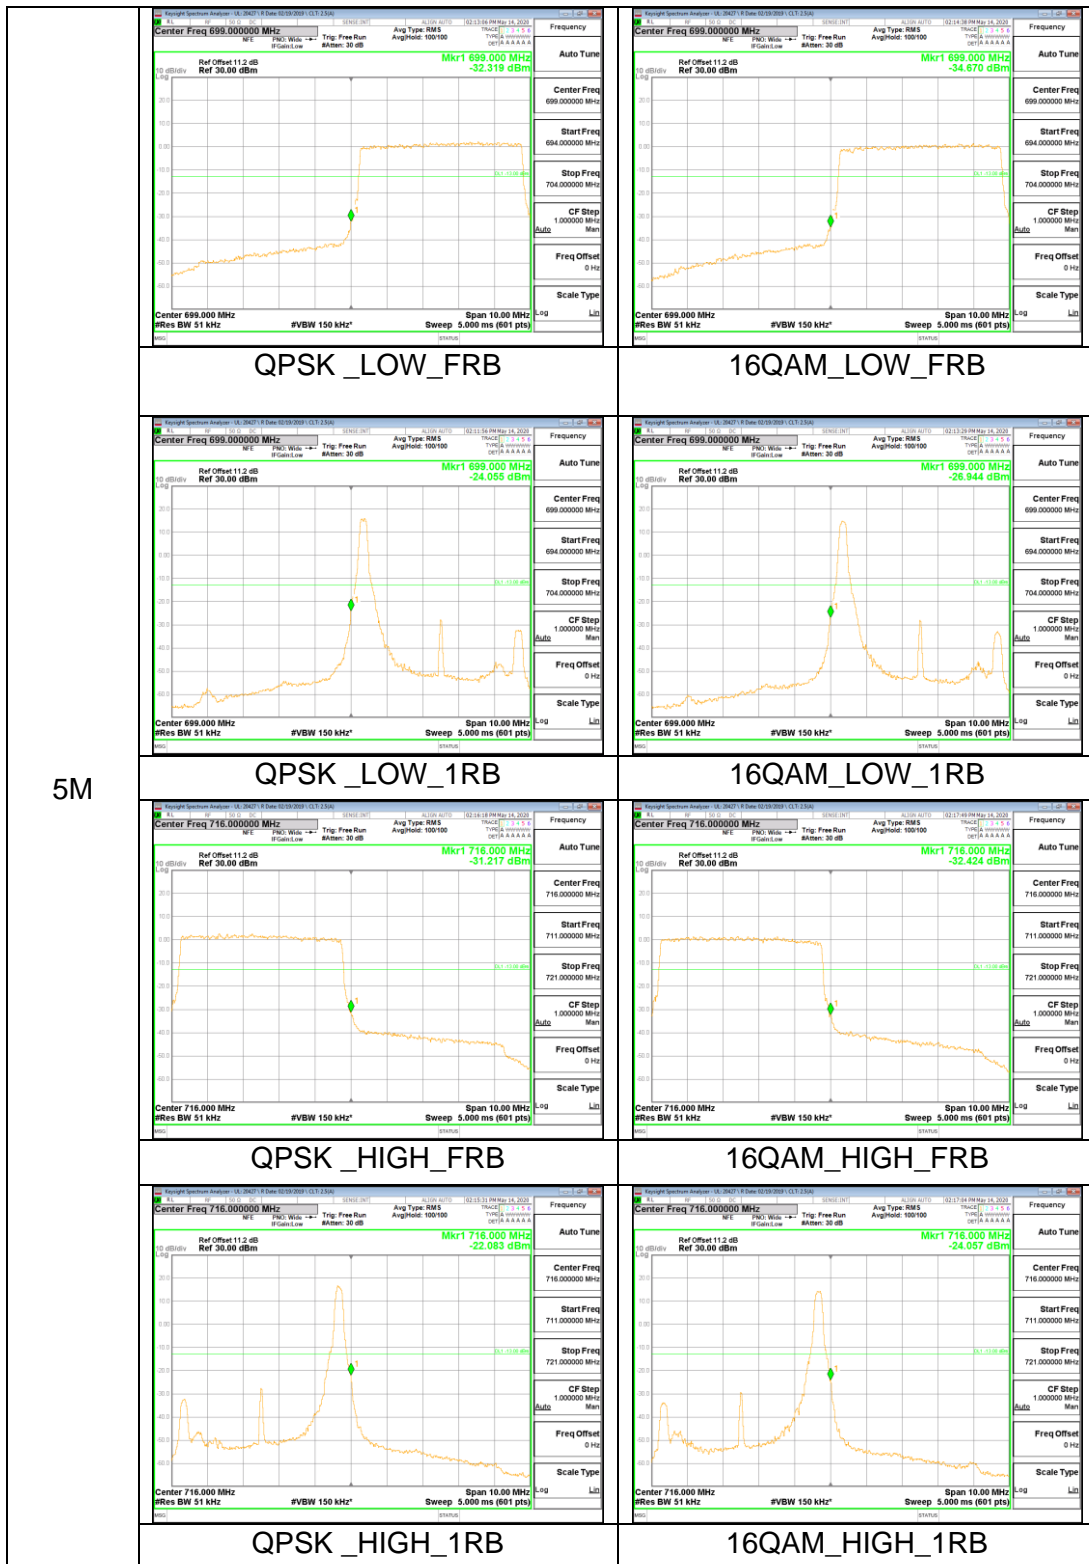

LTE Band 12

5M

10M

LTE Band 13

10M

LTE Band 25

5M

20M

LTE Band 26

1.4M

3M