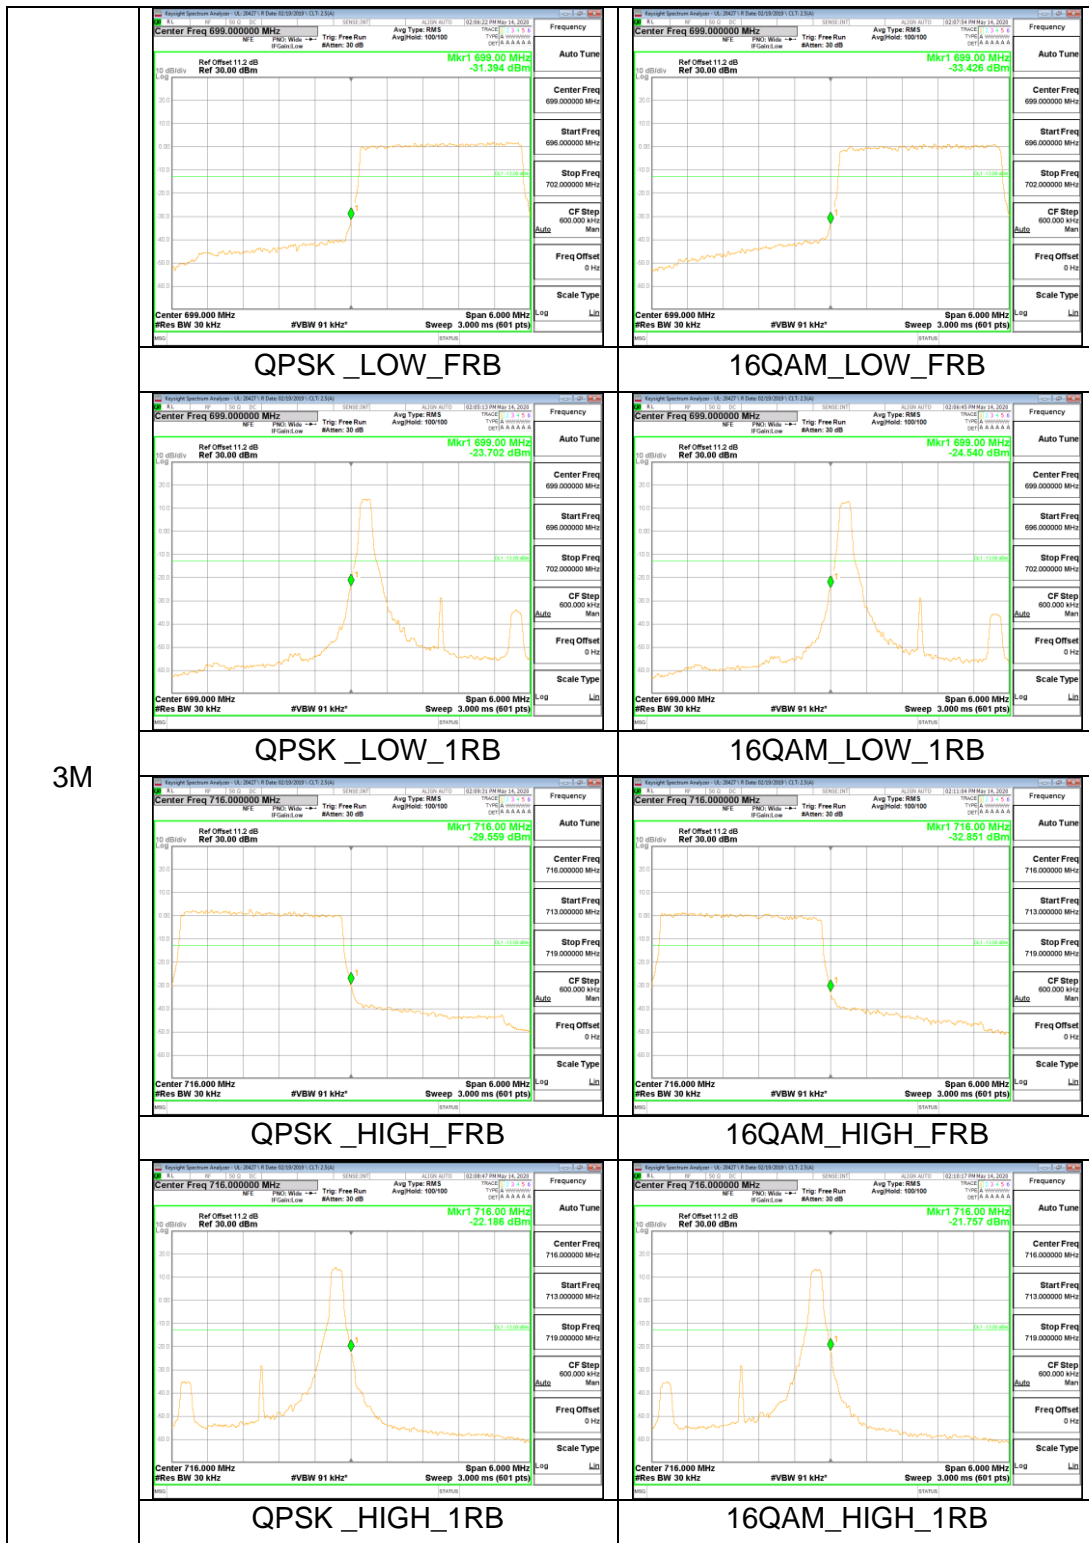

LTE Band 12

5M

10M

LTE Band 13

10M

LTE Band 25

5M

20M

LTE Band 26

1.4M

3M