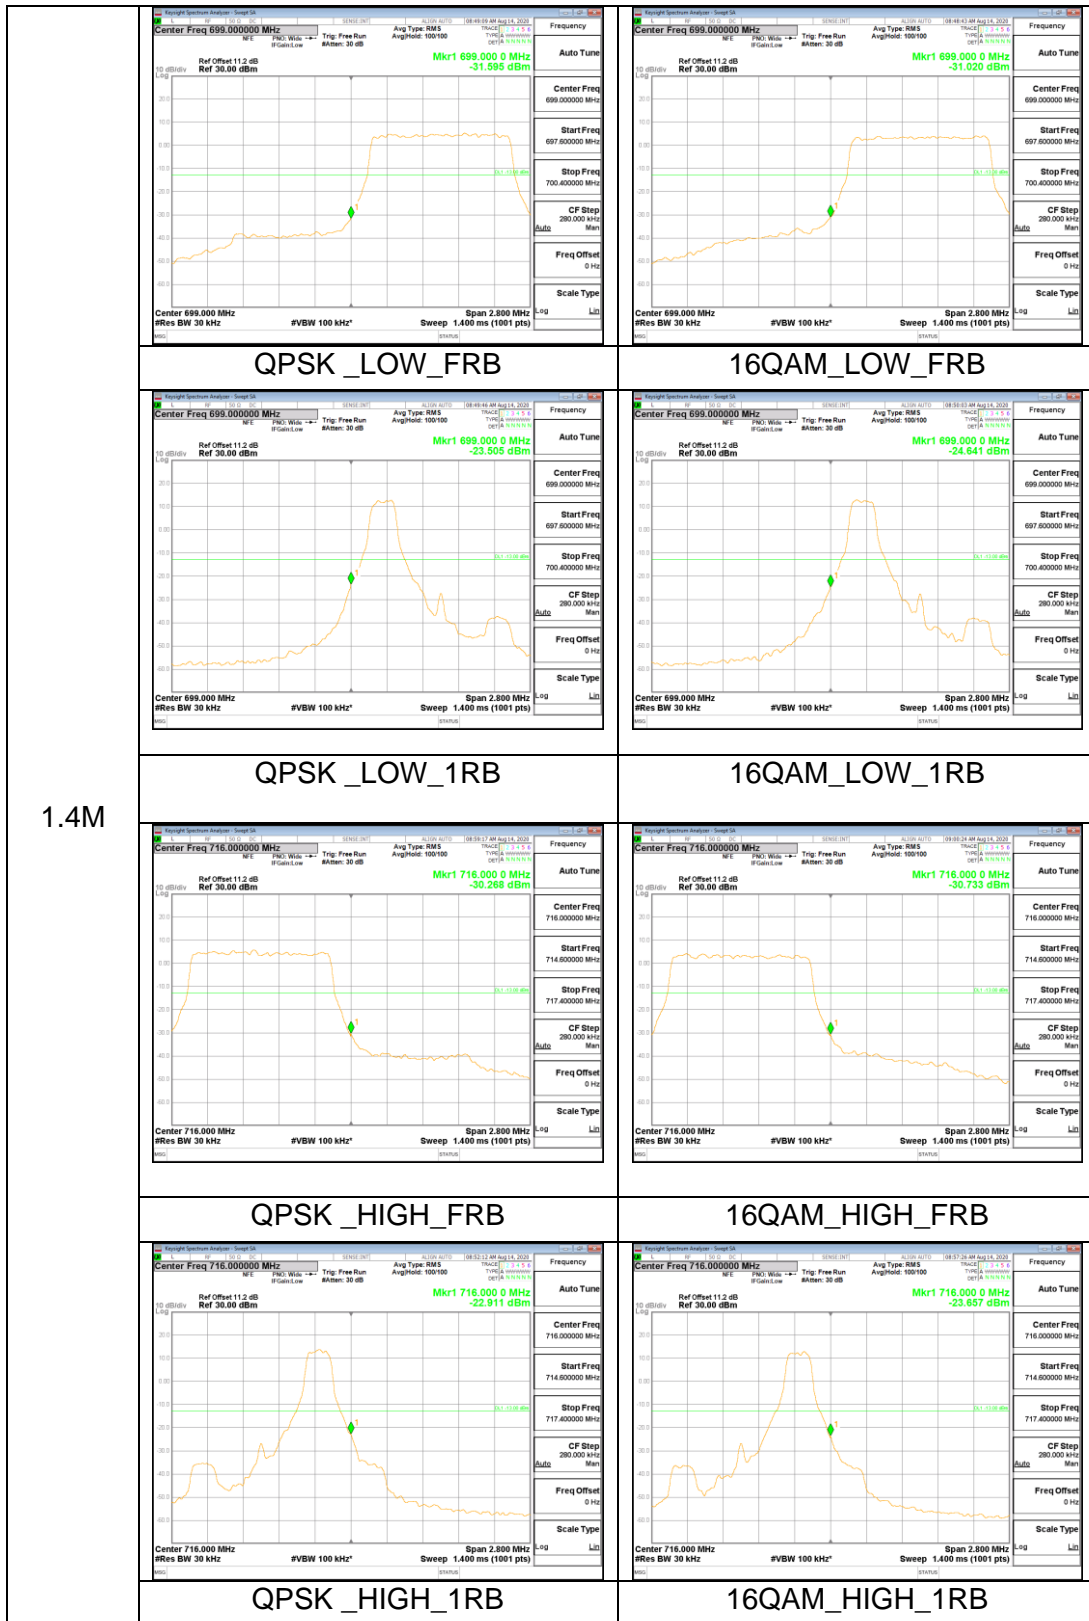

LTE Band 12

5M

10M

LTE Band 13

10M

LTE Band 25

5M

20M

LTE Band 26

1.4M

3M