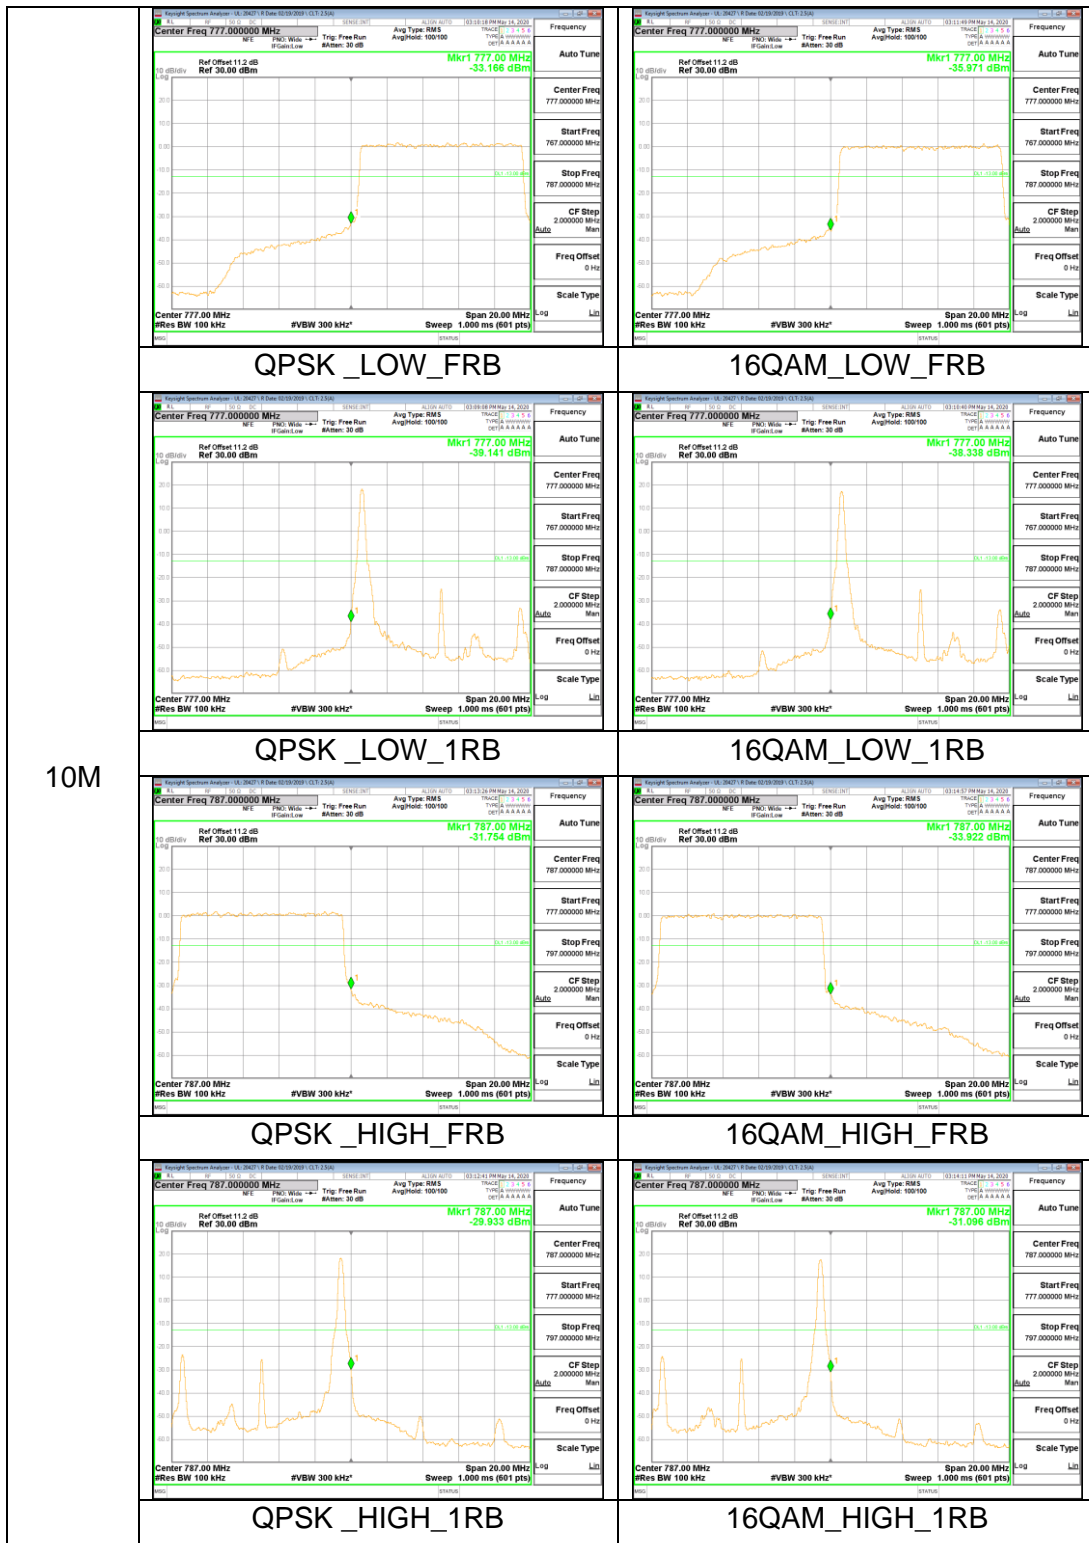

LTE Band 12

5M

10M

LTE Band 13

10M

LTE Band 25

5M

20M

LTE Band 26

1.4M

3M