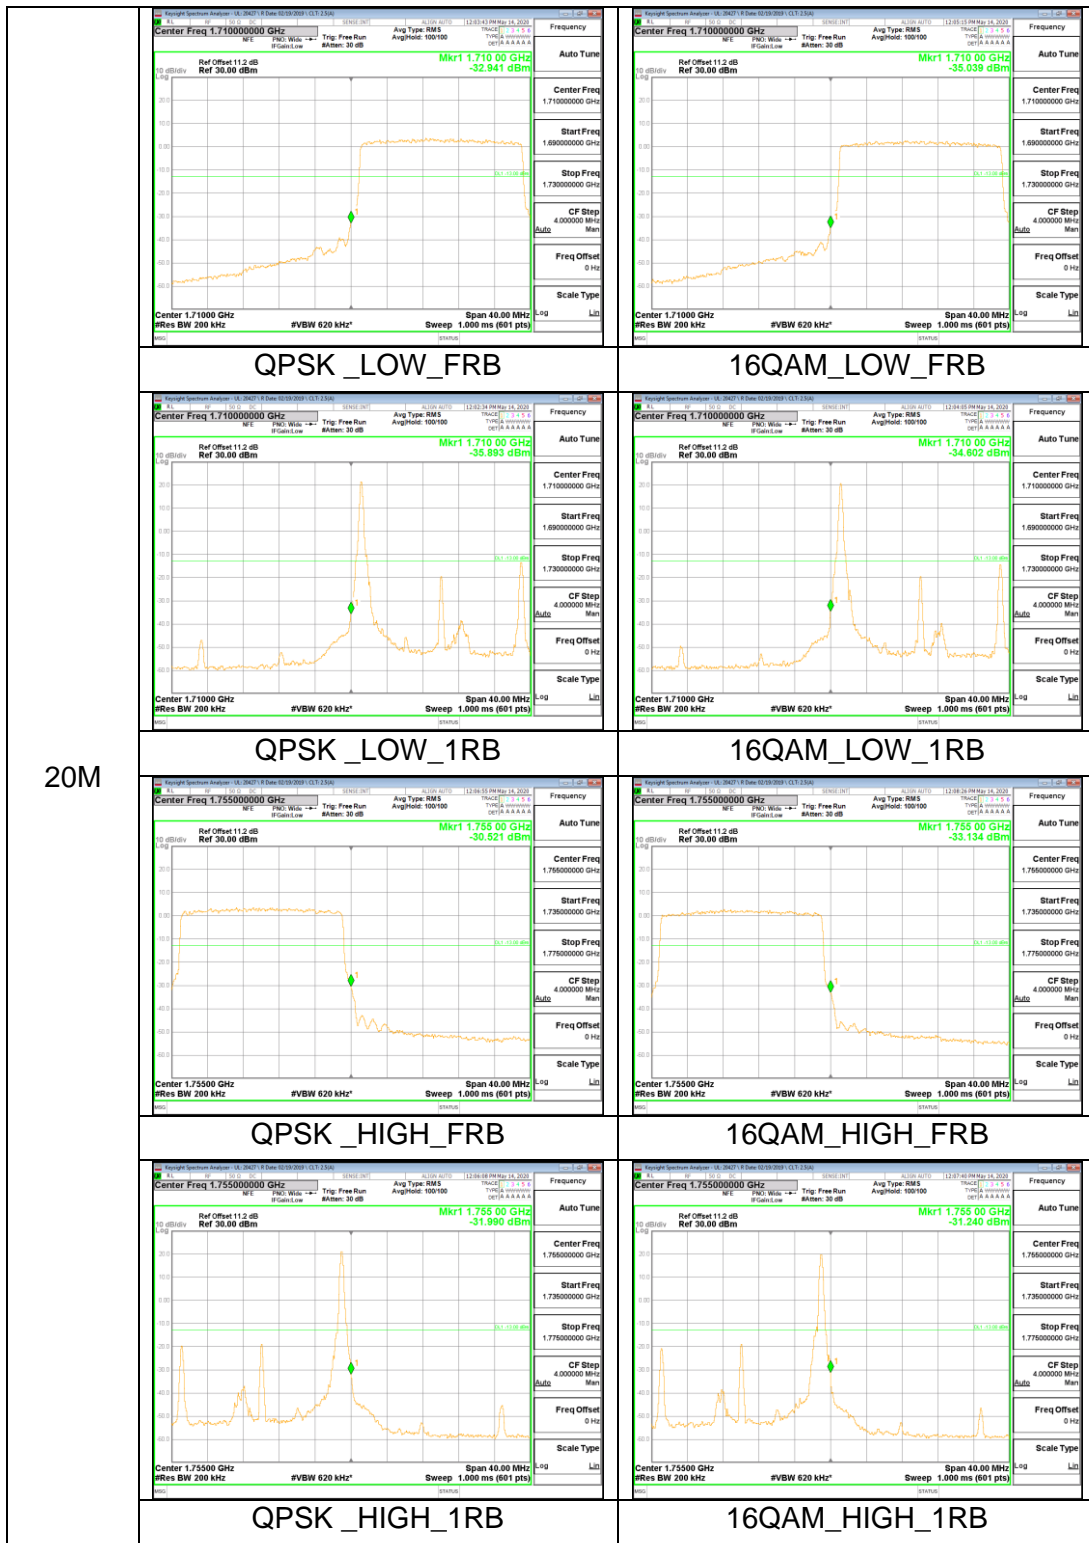

5M

10M

15M

20M

LTE Band 4

10M

15M

20M

LTE Band 5

1.4M

5M

10M