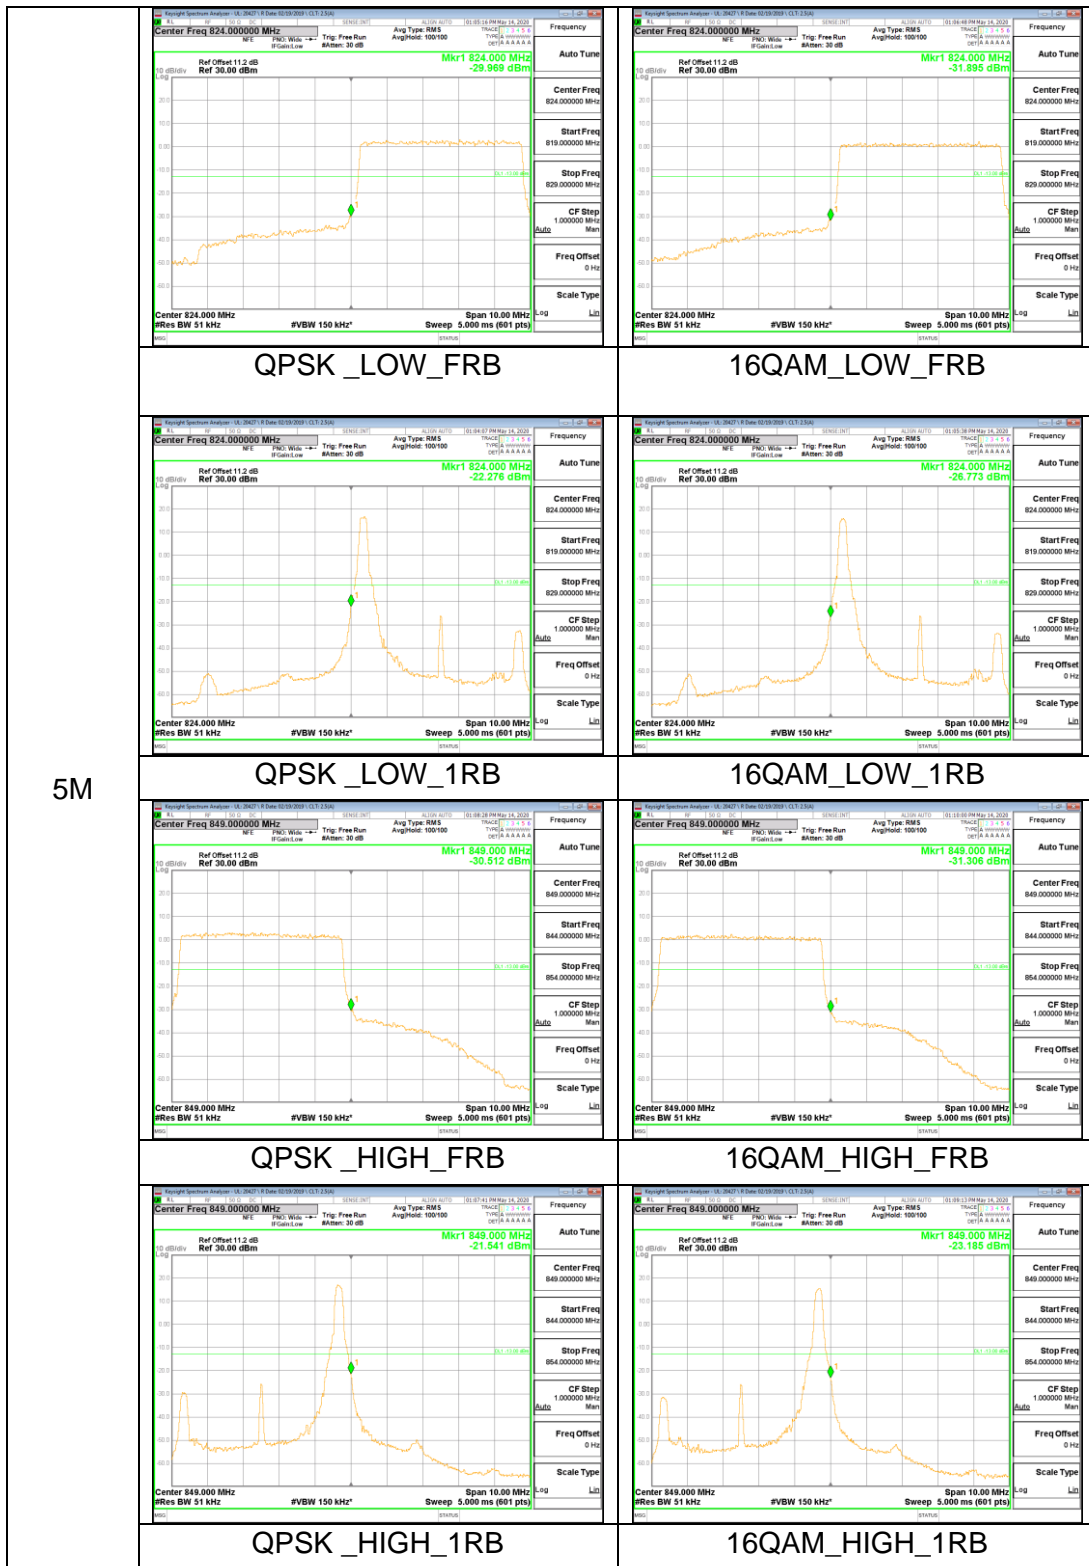

5M

10M

15M

20M

LTE Band 4

10M

15M

20M

LTE Band 5

1.4M

5M

10M