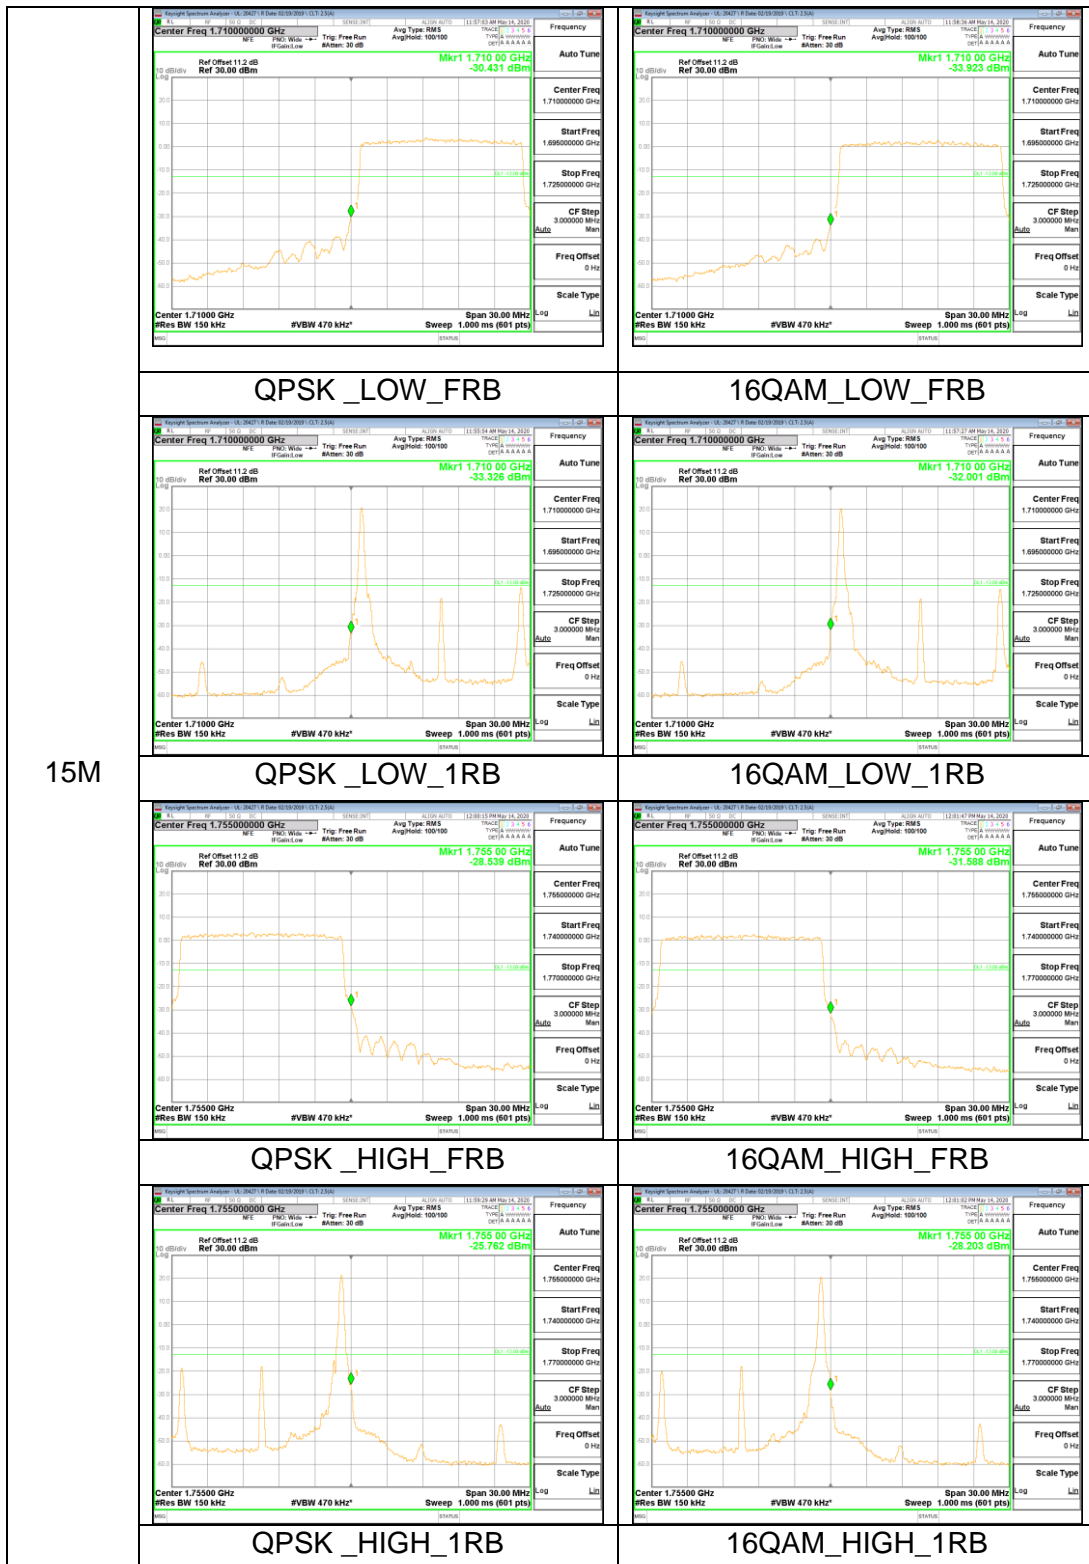

5M

10M

15M

20M

LTE Band 4

10M

15M

20M

LTE Band 5

1.4M

5M

10M