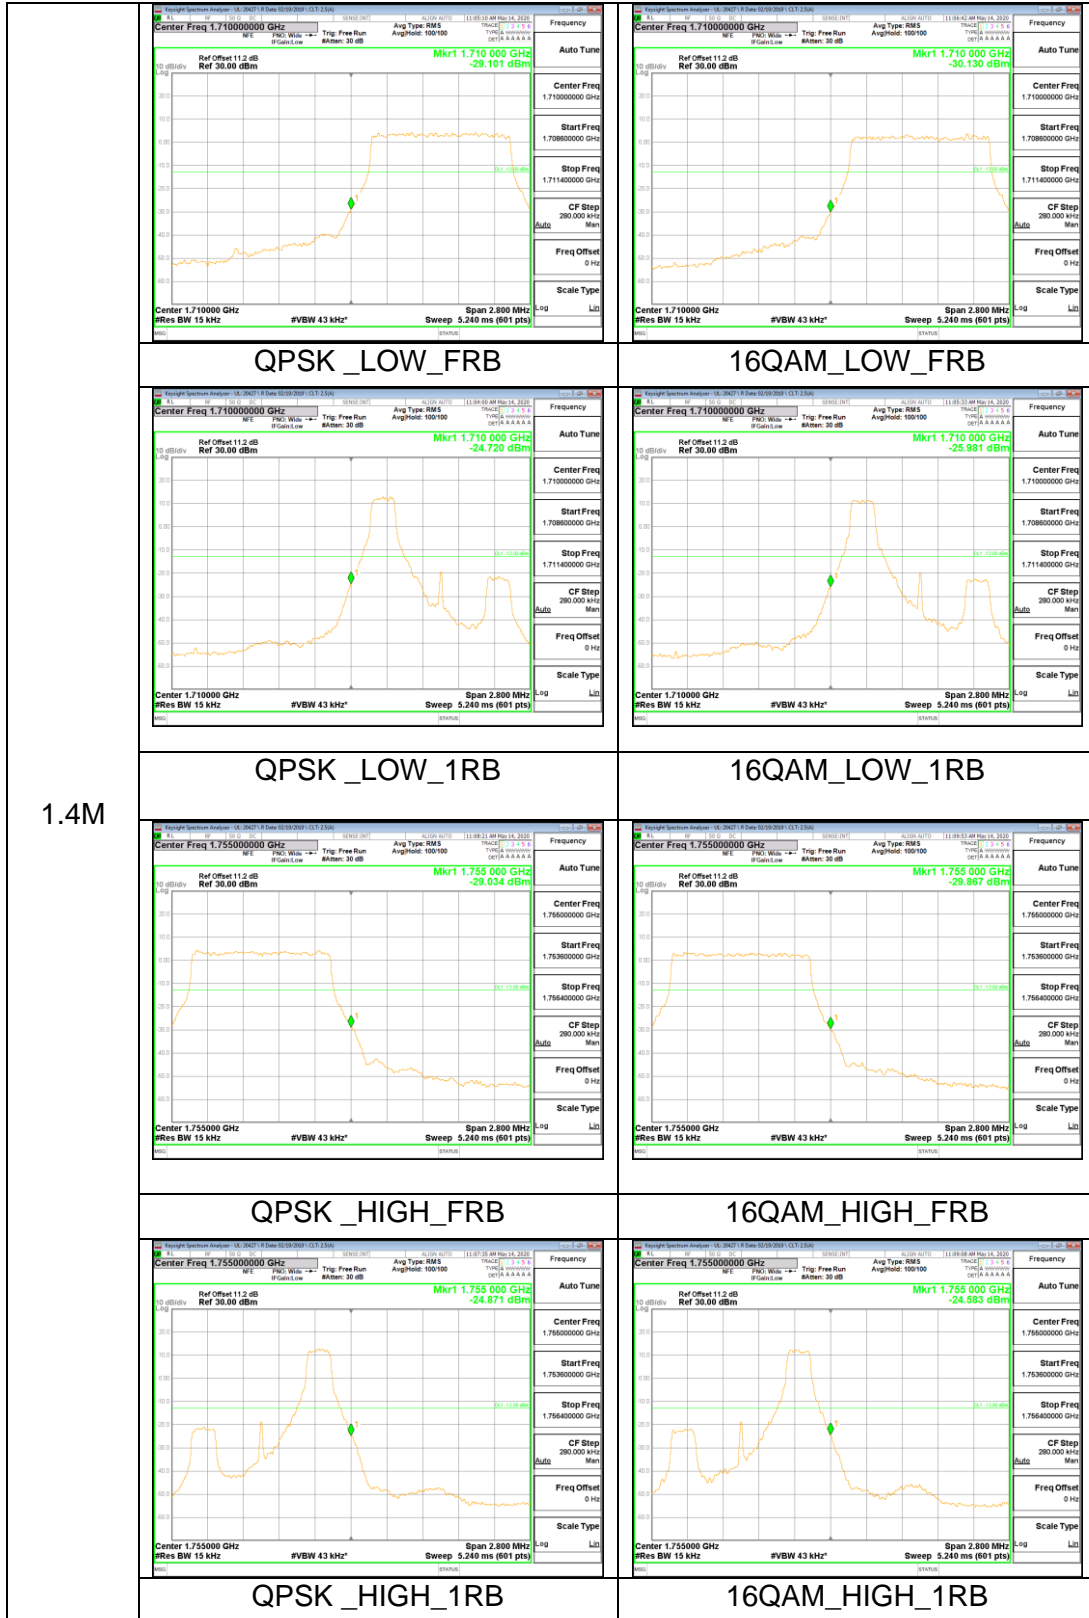

5M

10M

15M

20M

LTE Band 4

10M

15M

20M

LTE Band 5

1.4M

5M

10M