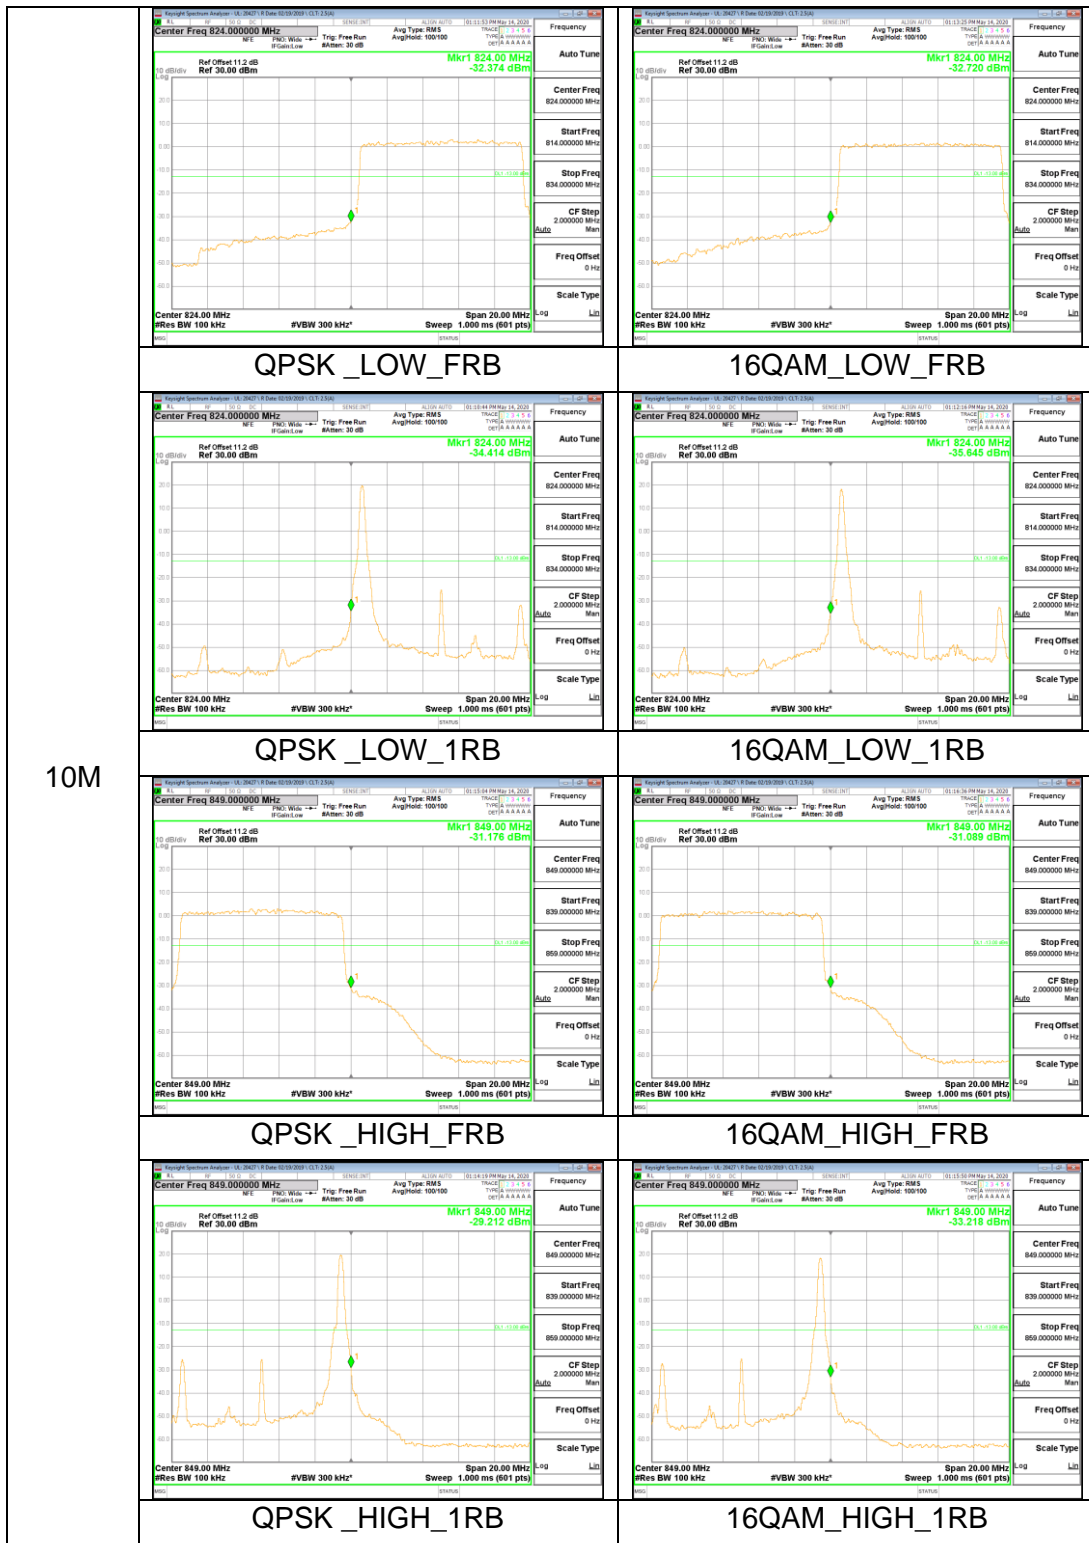

5M

10M

15M

20M

LTE Band 4

10M

15M

20M

LTE Band 5

1.4M

5M

10M