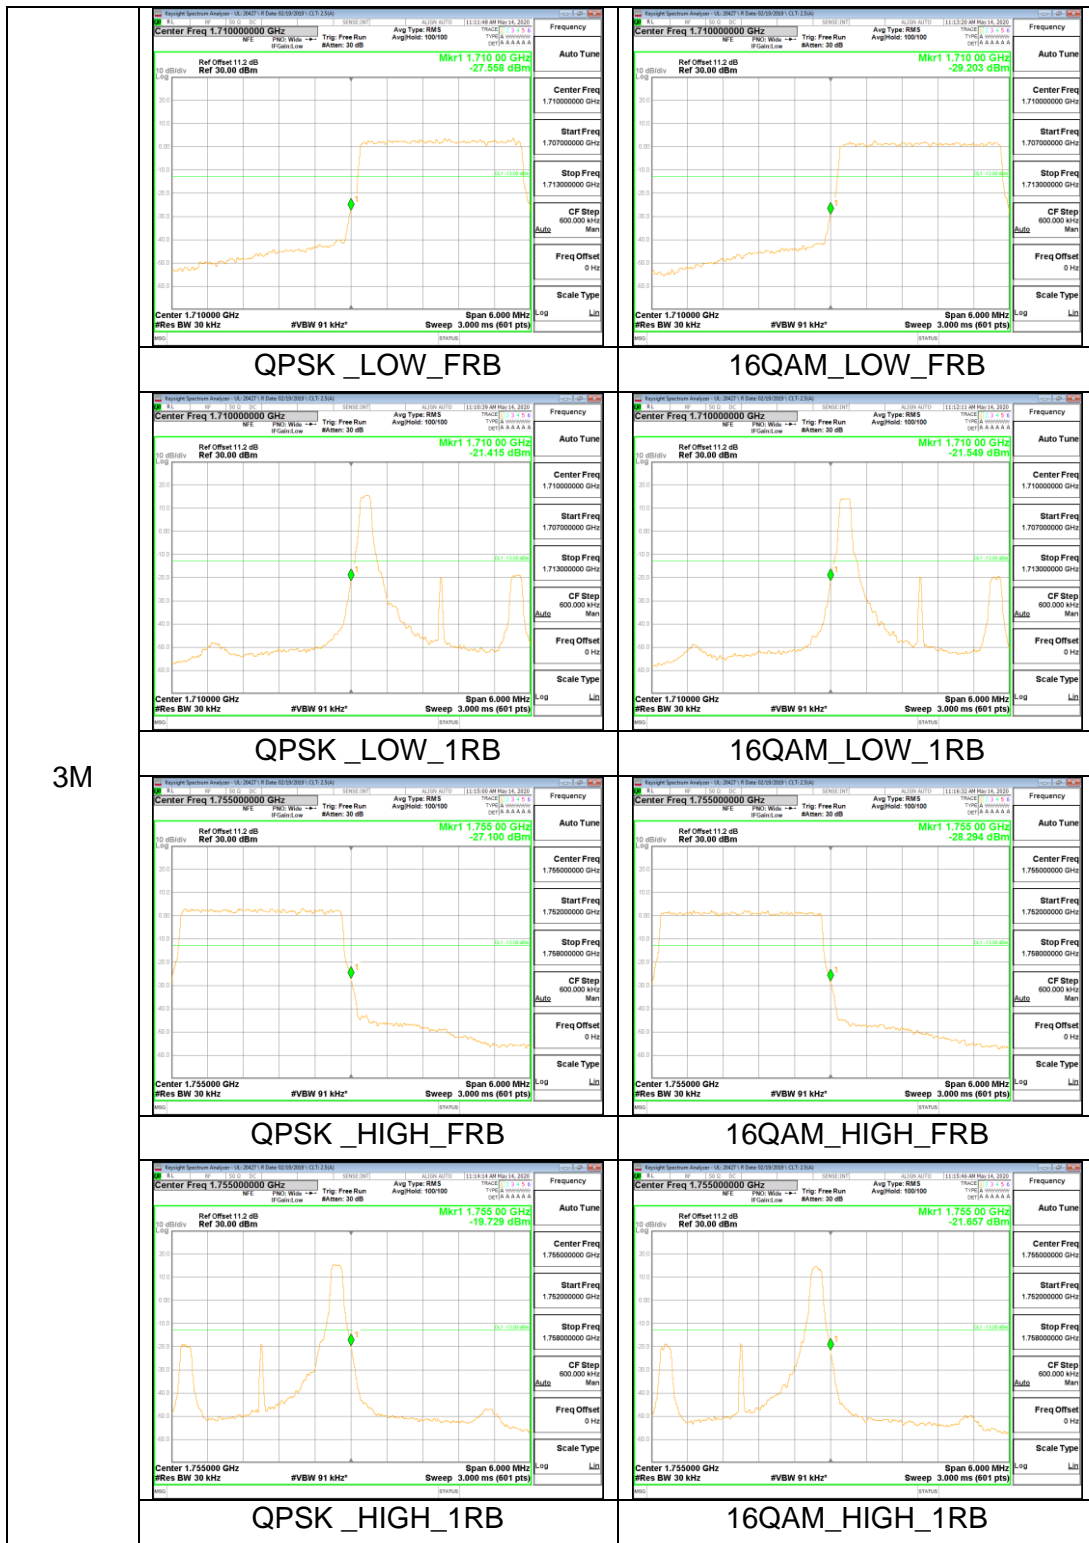

5M

10M

15M

20M

LTE Band 4

10M

15M

20M

LTE Band 5

1.4M

5M

10M