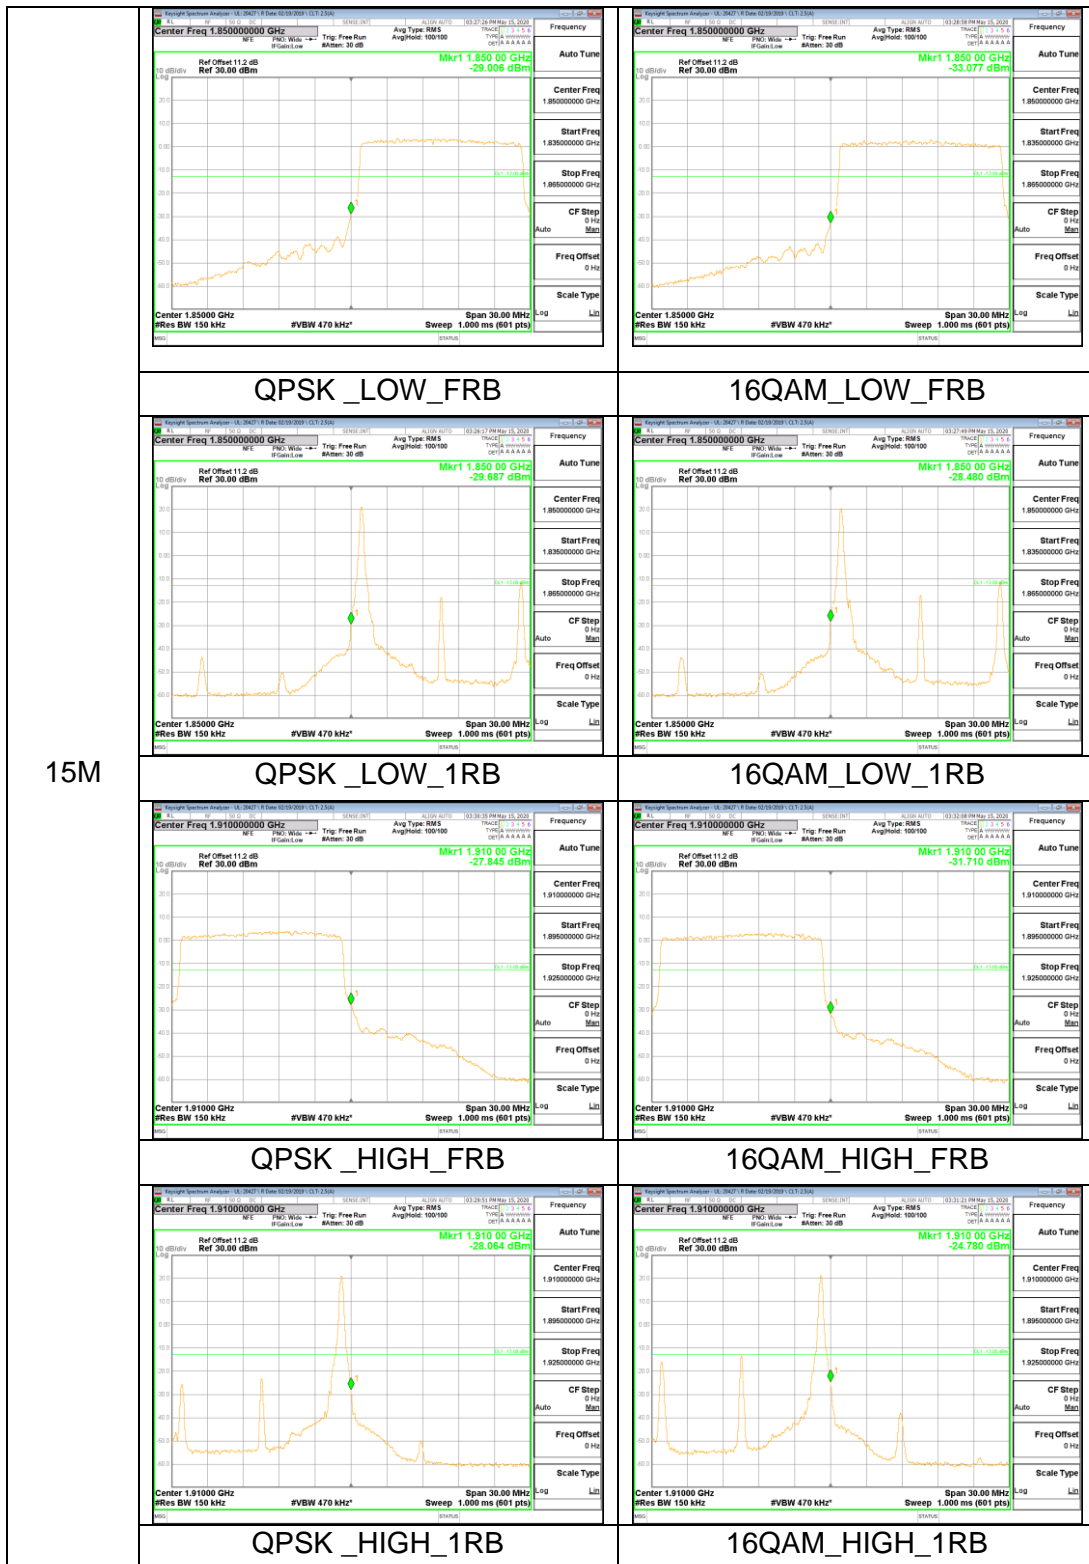

5M

10M

15M

20M

LTE Band 4

10M

15M

20M

LTE Band 5

1.4M

5M

10M