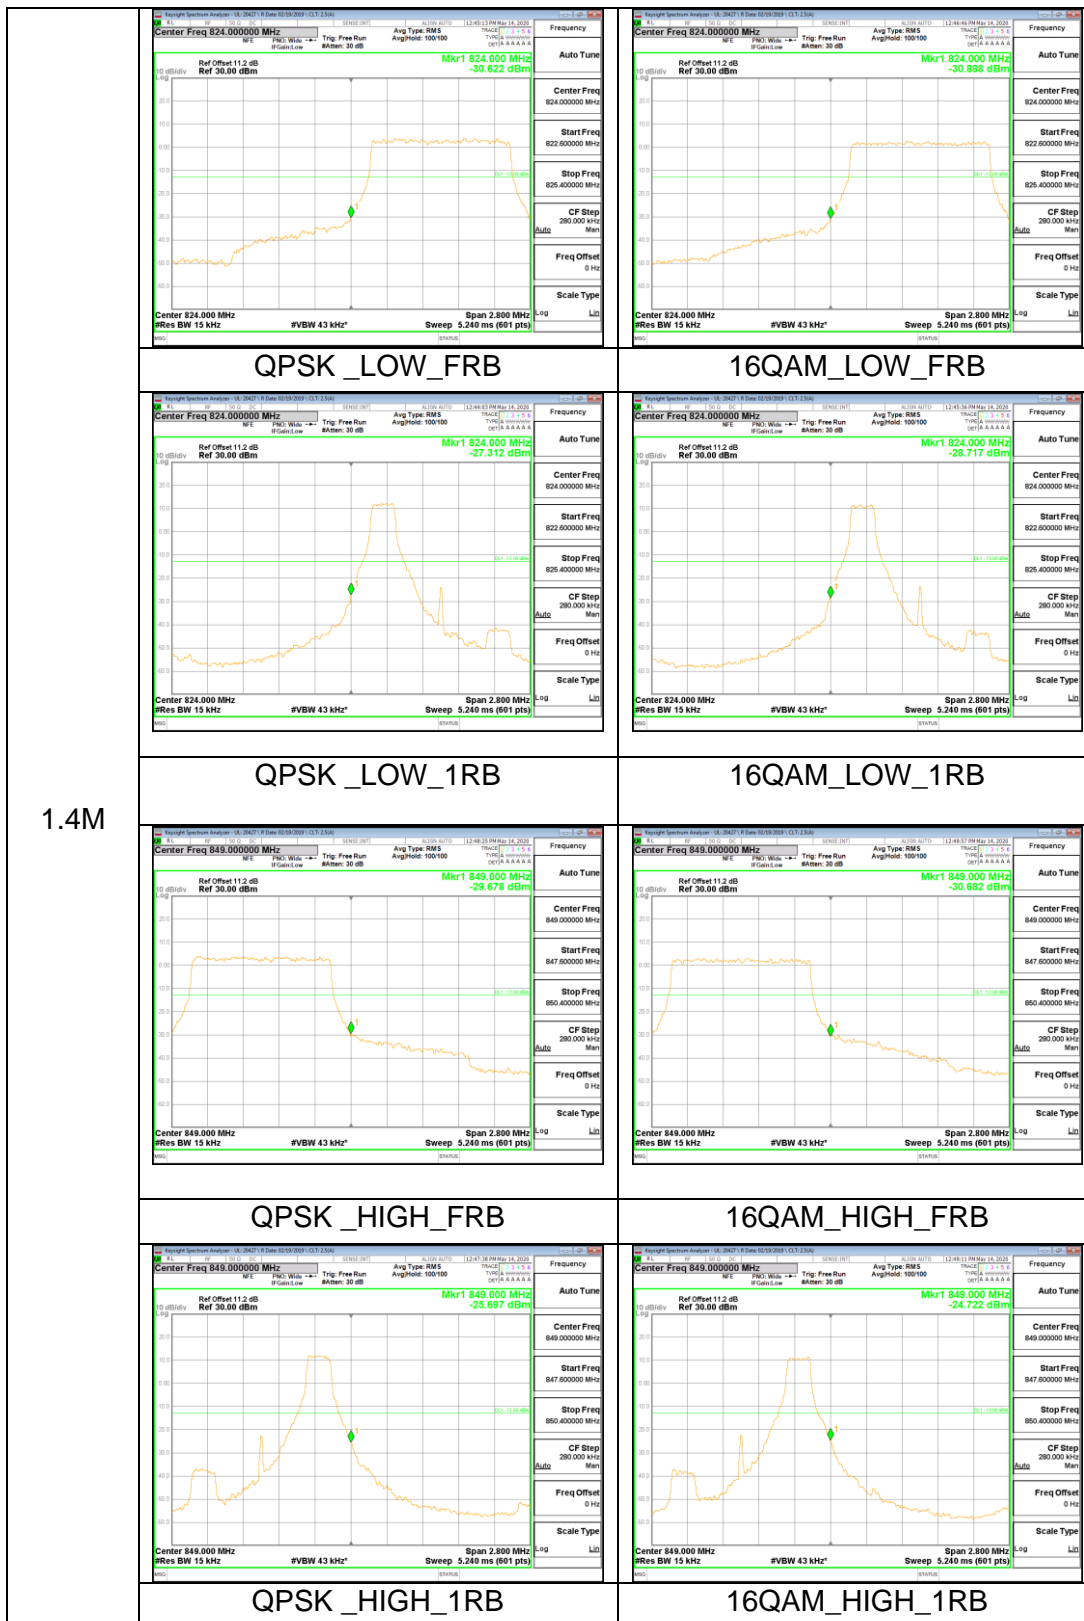

5M

10M

15M

20M

LTE Band 4

10M

15M

20M

LTE Band 5

1.4M

5M

10M