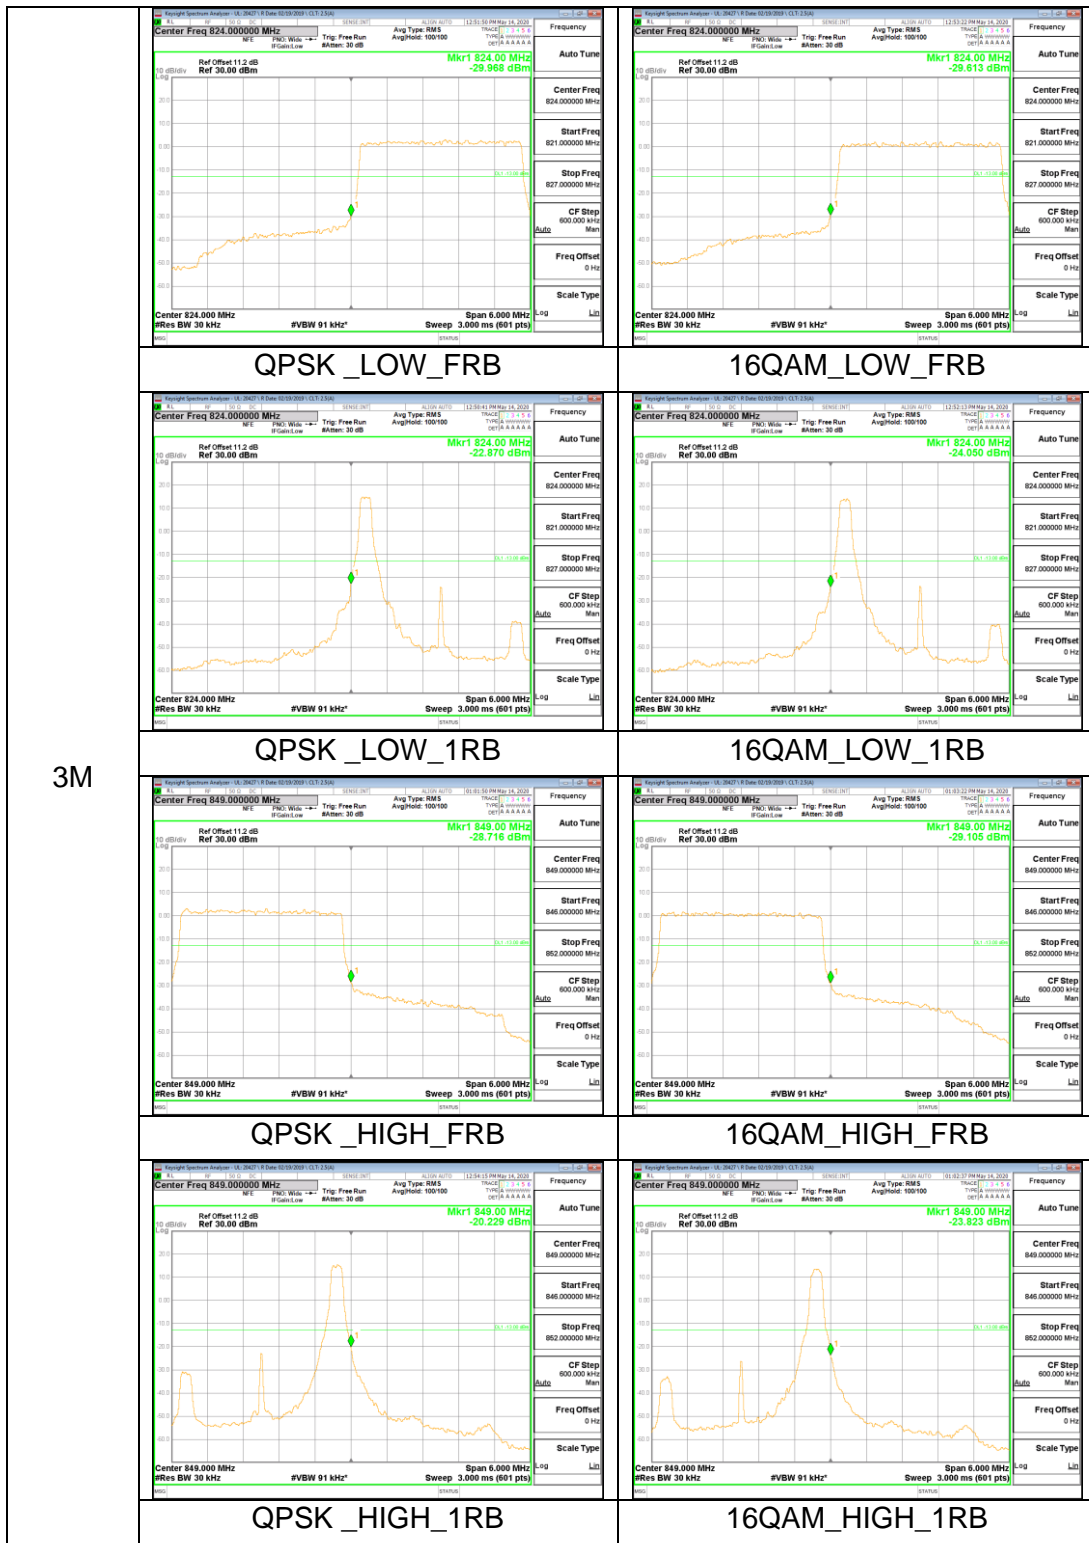

5M

10M

15M

20M

LTE Band 4

10M

15M

20M

LTE Band 5

1.4M

5M

10M