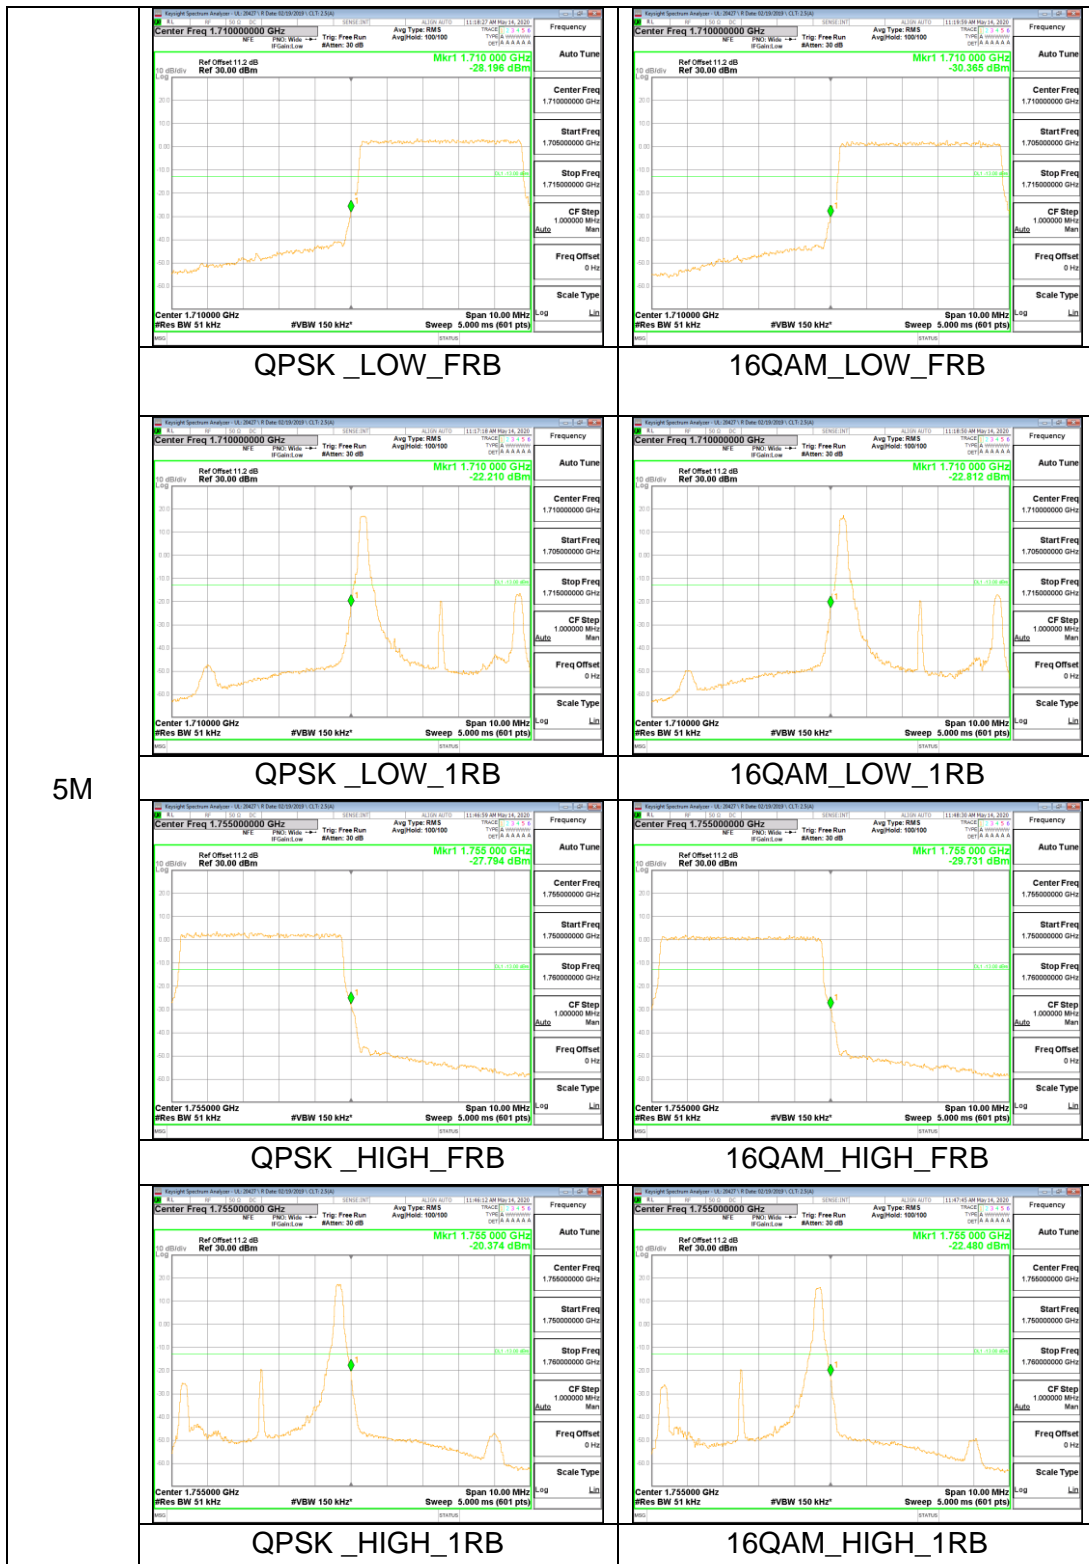

5M

10M

15M

20M

LTE Band 4

10M

15M

20M

LTE Band 5

1.4M

5M

10M