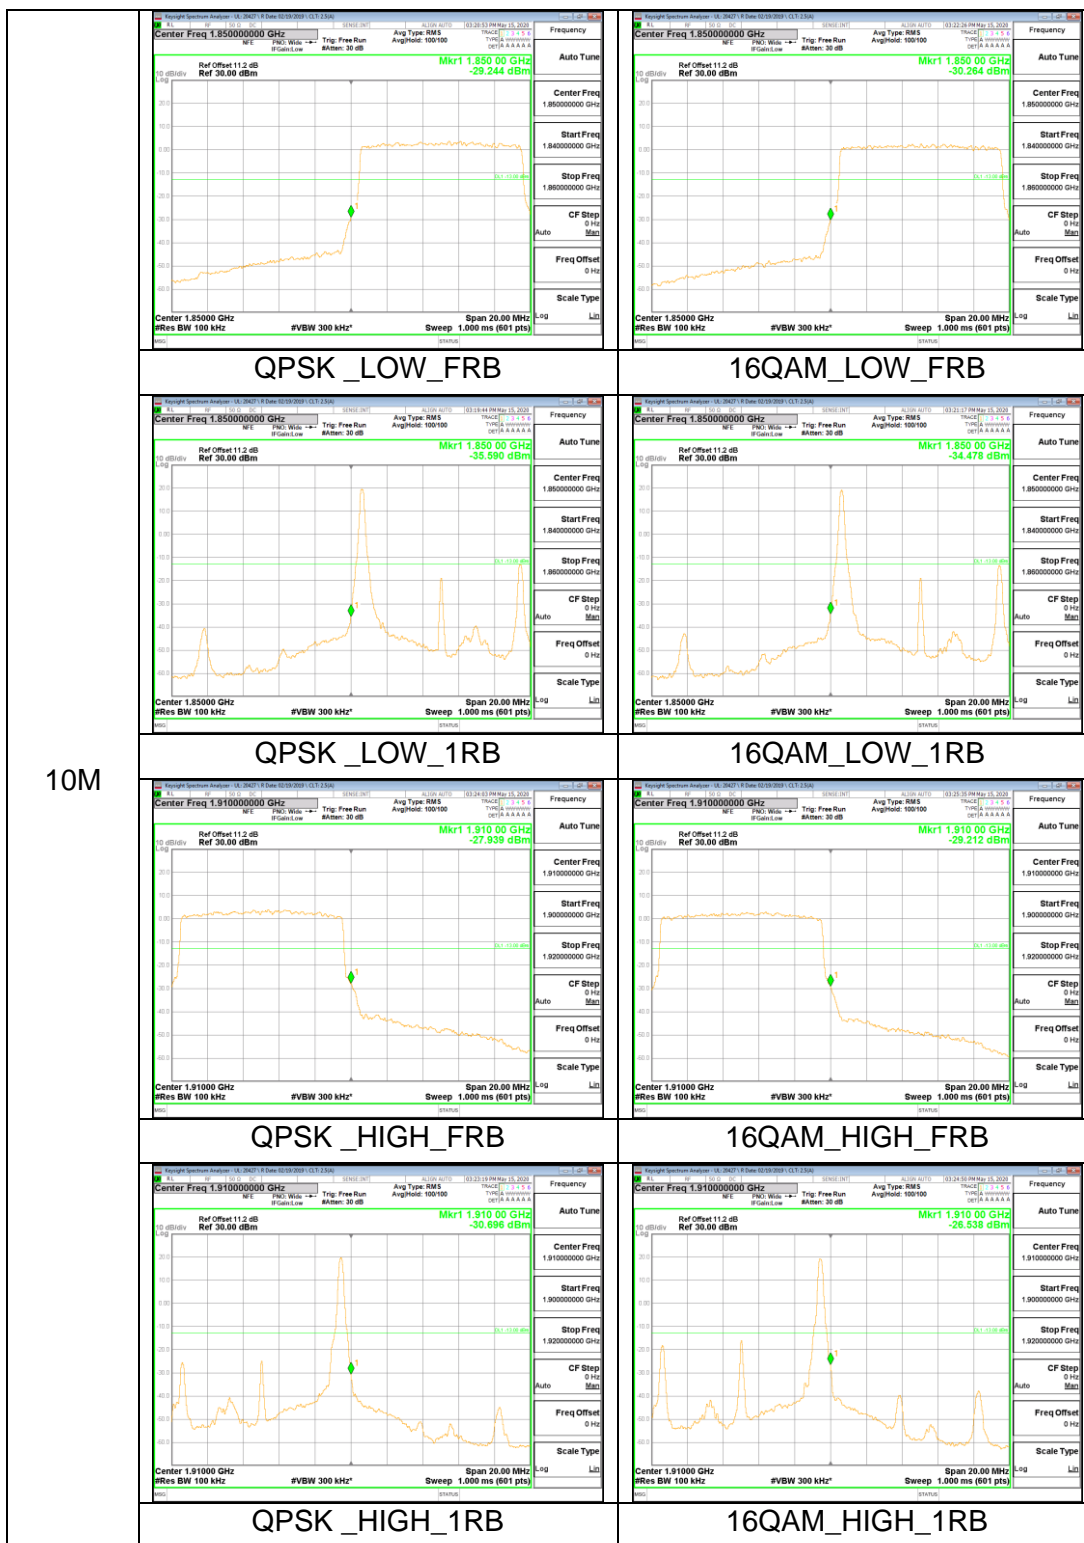

5M

10M

15M

20M

LTE Band 4

10M

15M

20M

LTE Band 5

1.4M

5M

10M