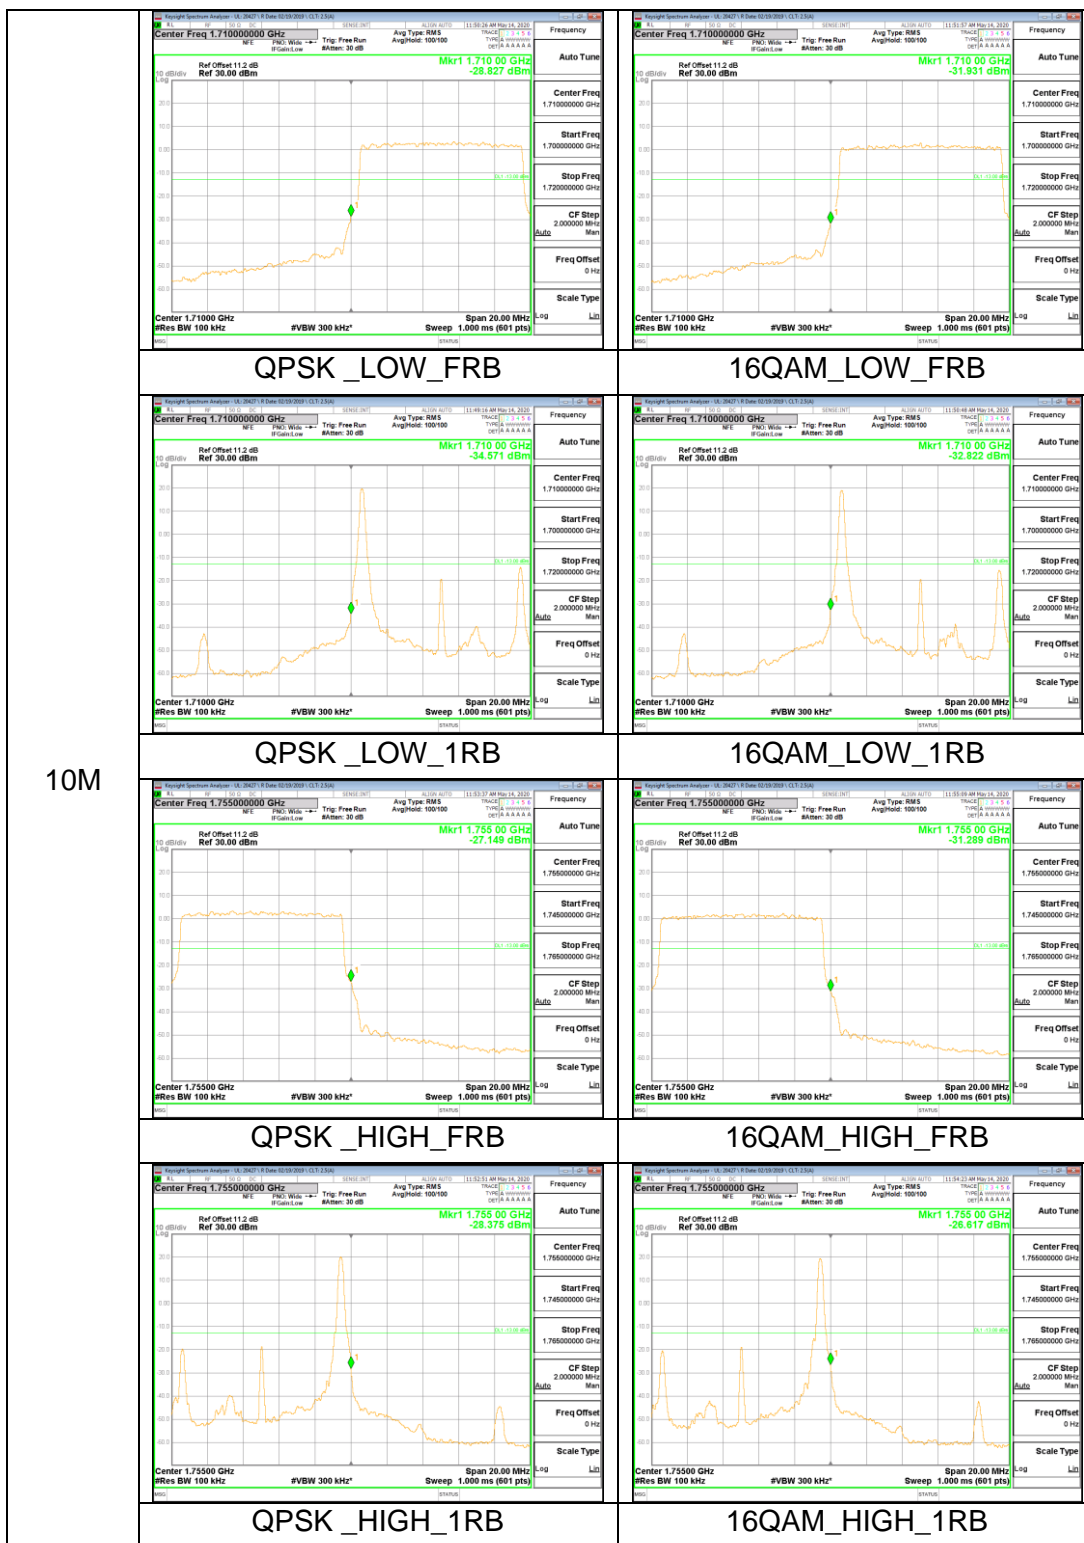

5M

10M

15M

20M

LTE Band 4

10M

15M

20M

LTE Band 5

1.4M

5M

10M