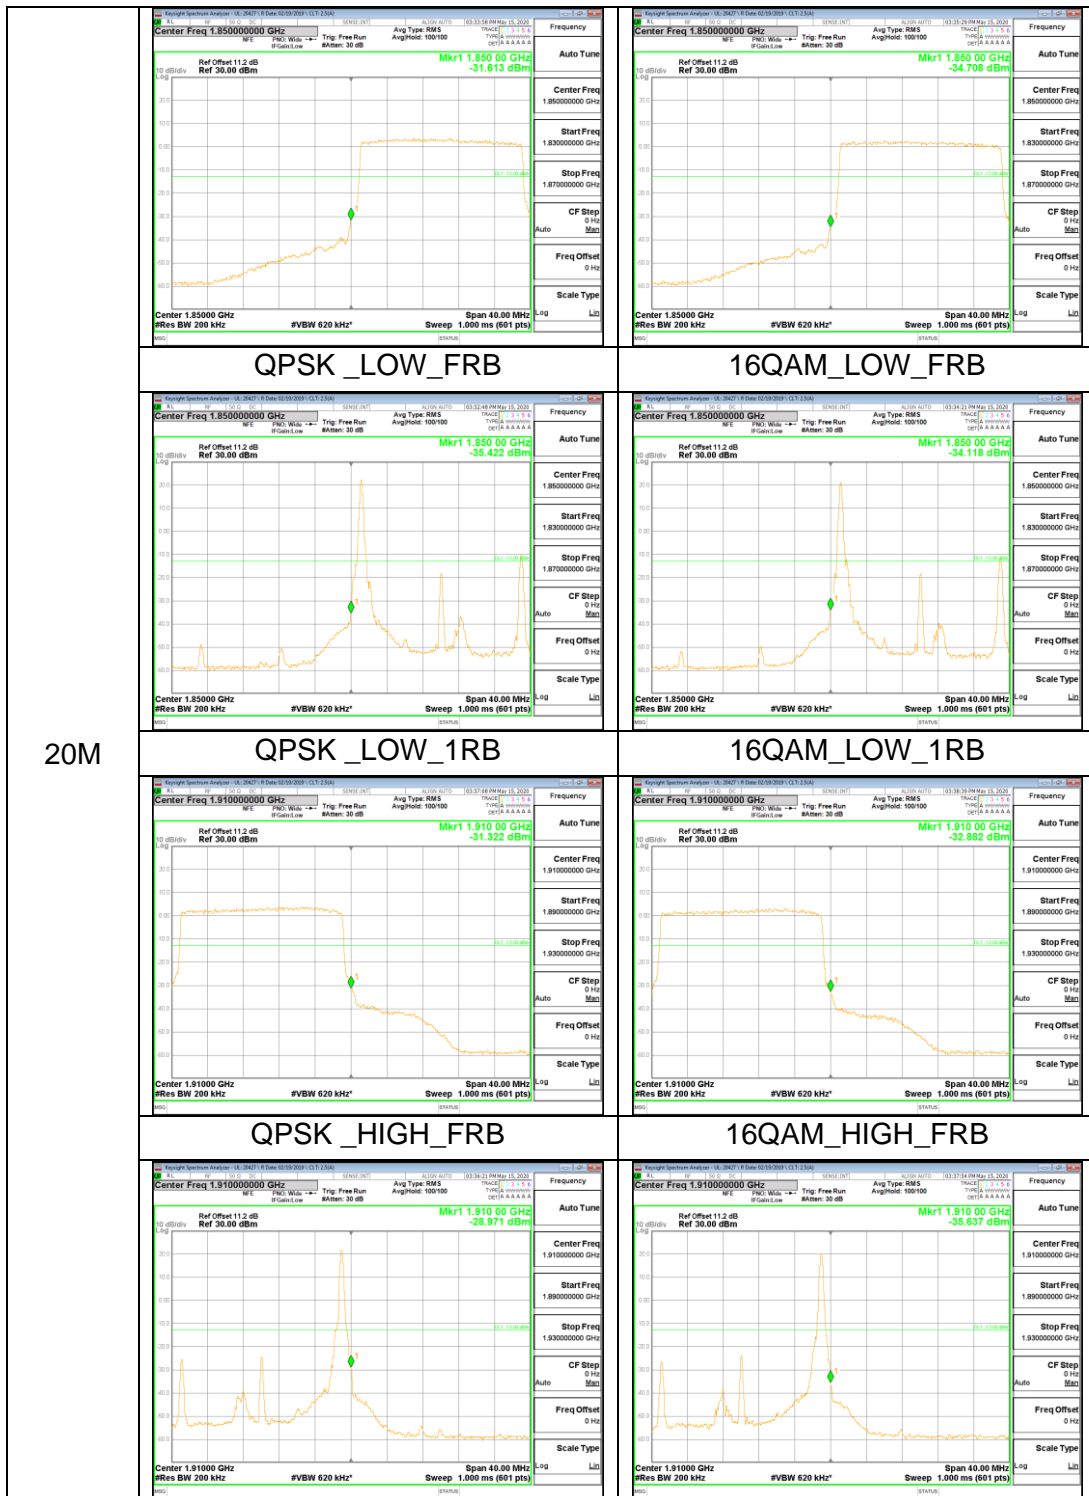

5M

10M

15M

20M

LTE Band 4

10M

15M

20M

LTE Band 5

1.4M

5M

10M