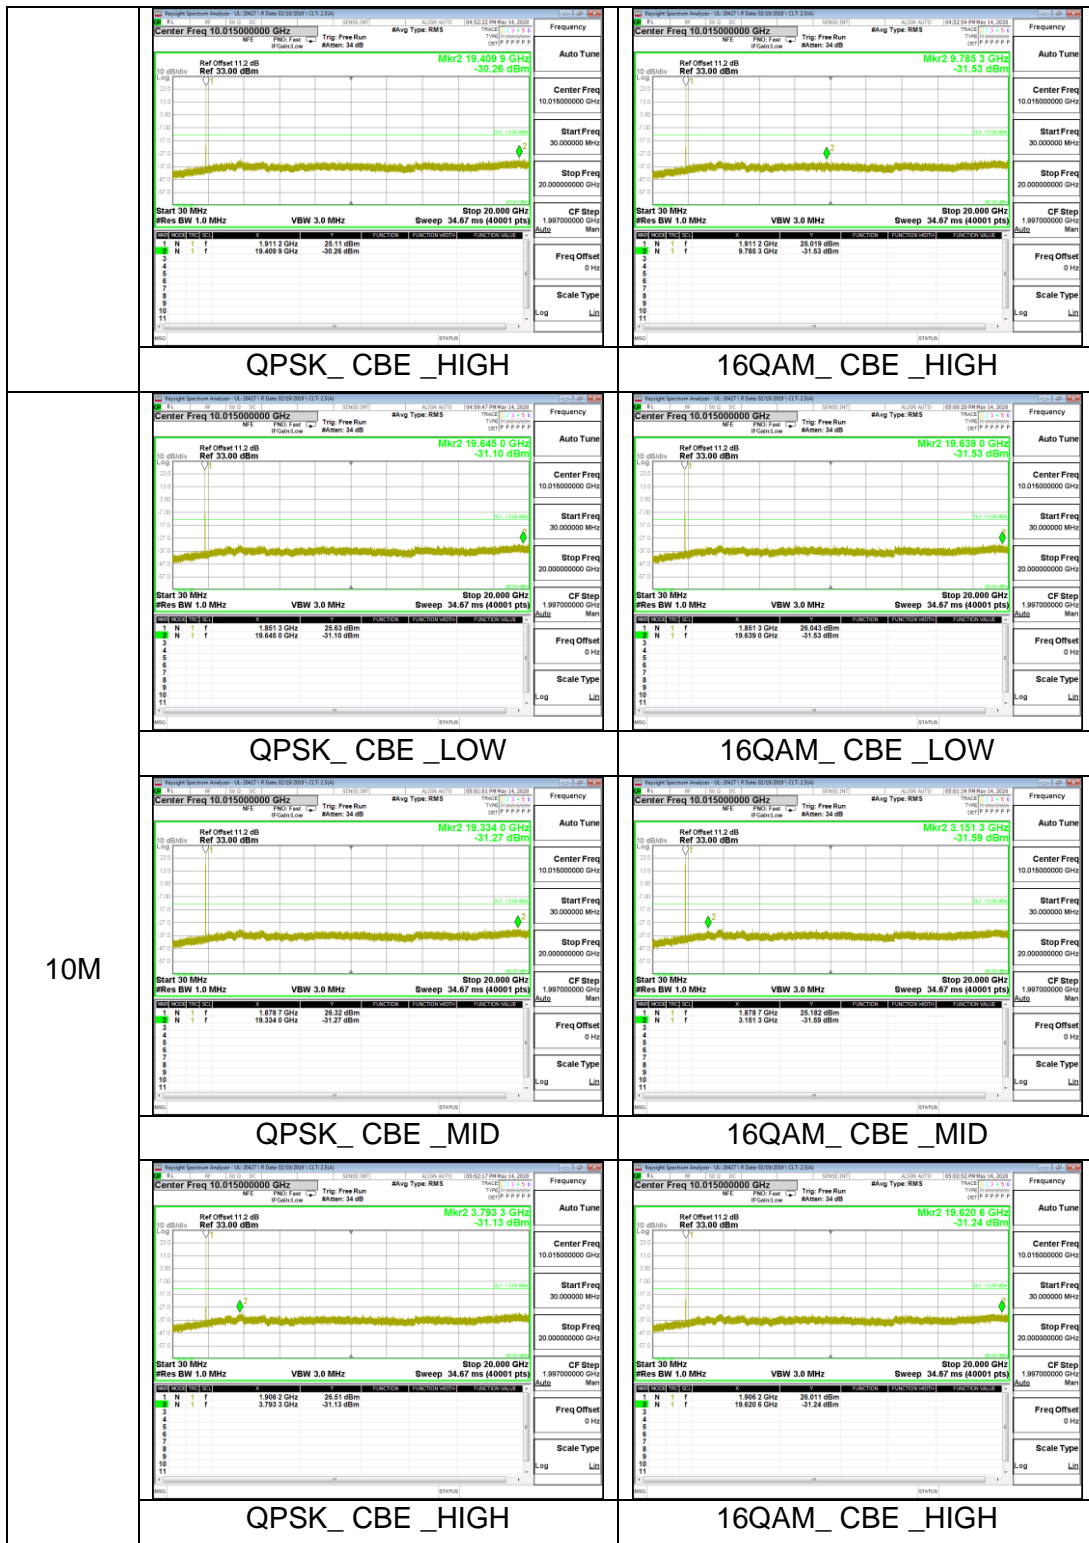

LTE Band 13

LTE Band 25

LTE Band 26

LTE Band 41