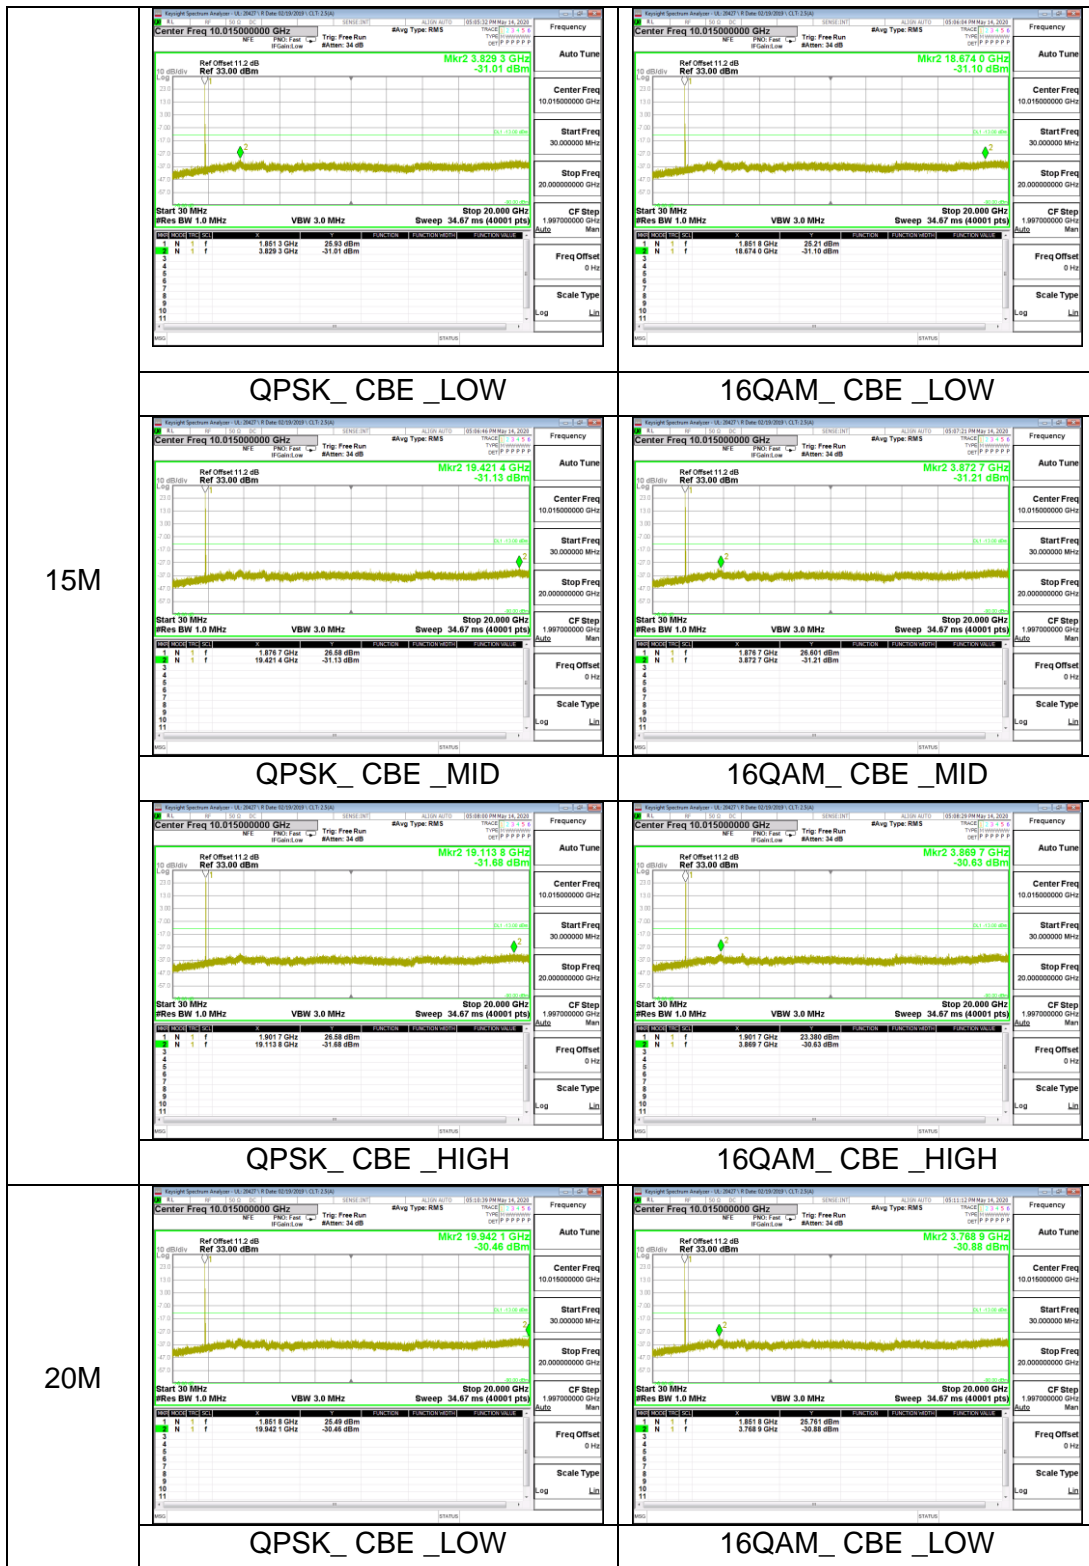

LTE Band 13

LTE Band 25

LTE Band 26

LTE Band 41