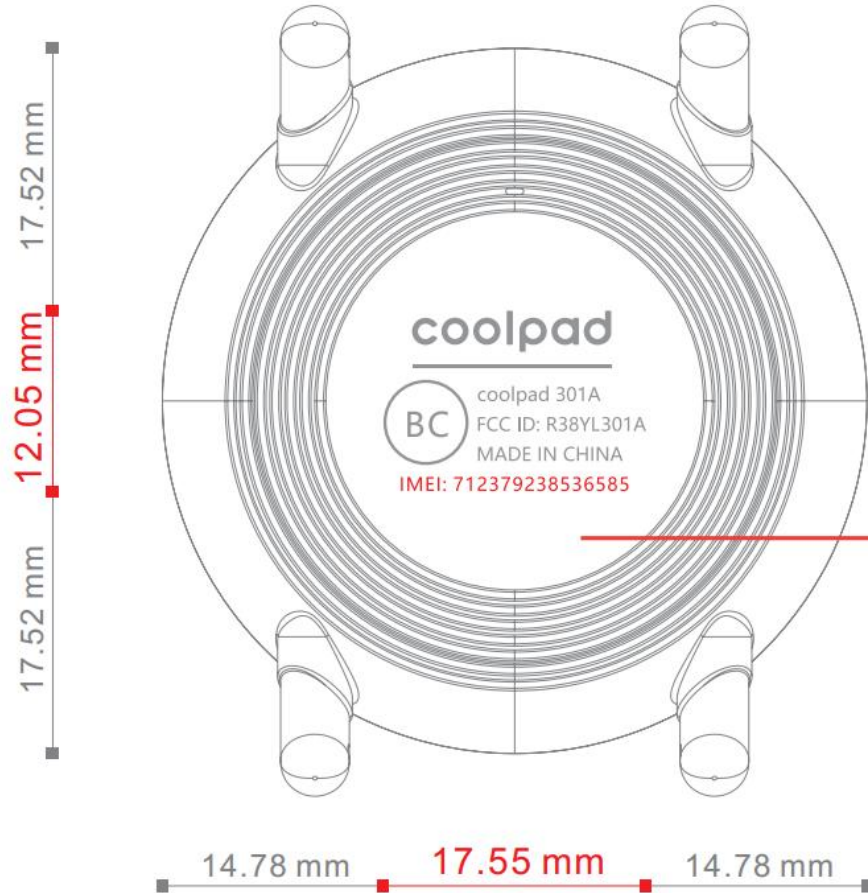

IMEI Label

Size: 25*12mm

Qty: 1PCS/Carton

Label location

IMEI 贴纸尺寸: 25*12mm

coolpad

coolpad 301A

FCC ID: R38YL301A