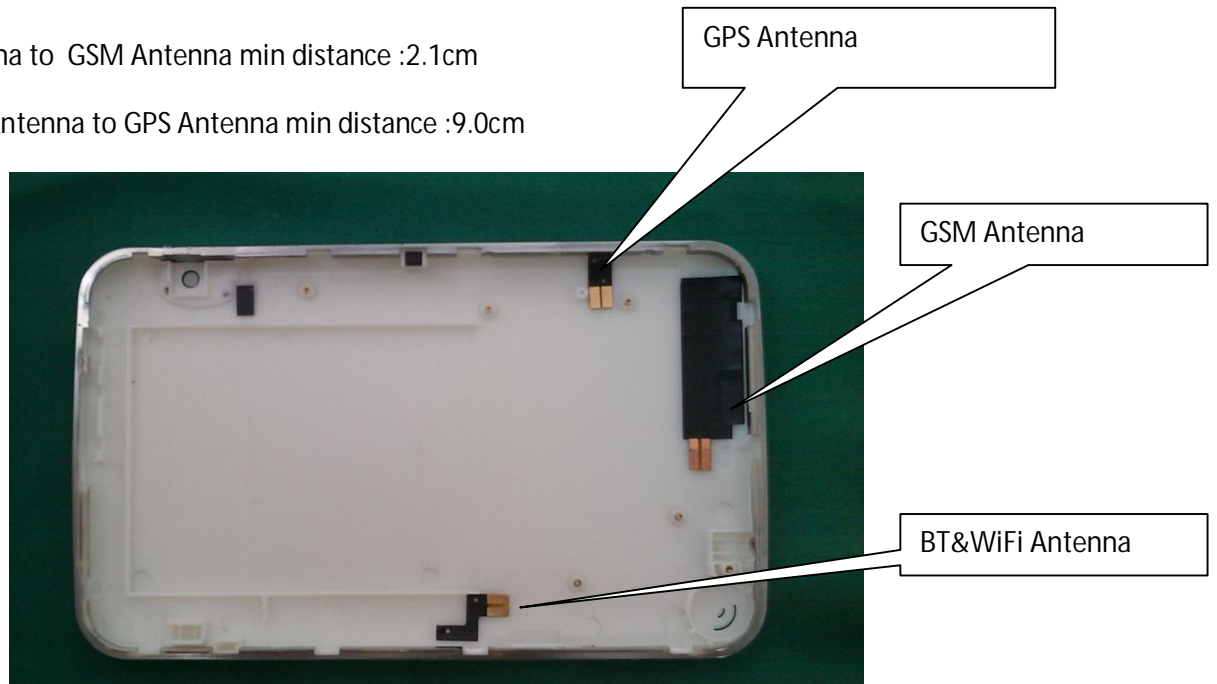

EUT External Photo

Antenna Information

BT& WiFi Antenna to GSM Antenna min distance :6.5cm

GPS Antenna to GSM Antenna min distance :2.1cm

BT& WiFi Antenna to GPS Antenna min distance :9.0cm

(Antenna is posted in the back cover)

(Antenna is upon the PCB)