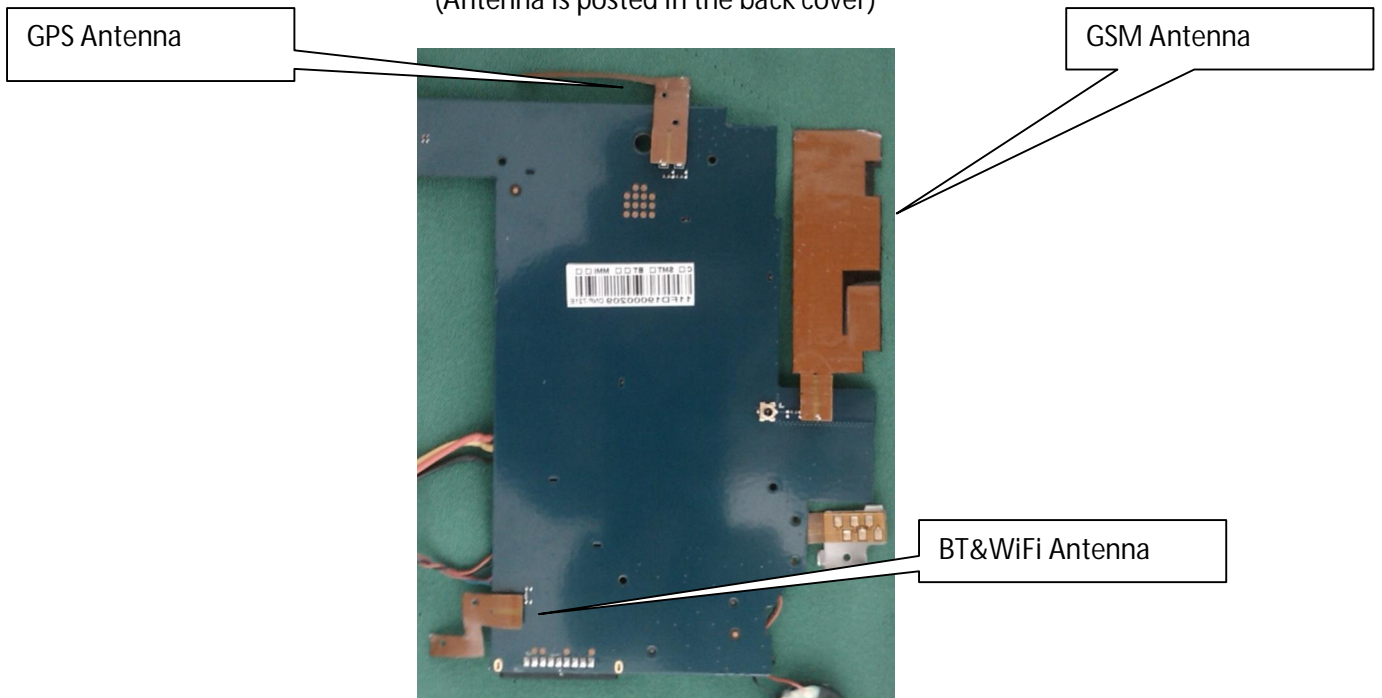

EUT External Photo

Antenna Information

BT& WiFi Antenna to GSM Antenna min distance :6.5cm

GPS Antenna to GSM Antenna min distance :2.1cm

BT& WiFi Antenna to GPS Antenna min distance :9.0cm

(Antenna is posted in the back cover)

(Antenna is upon the PCB)