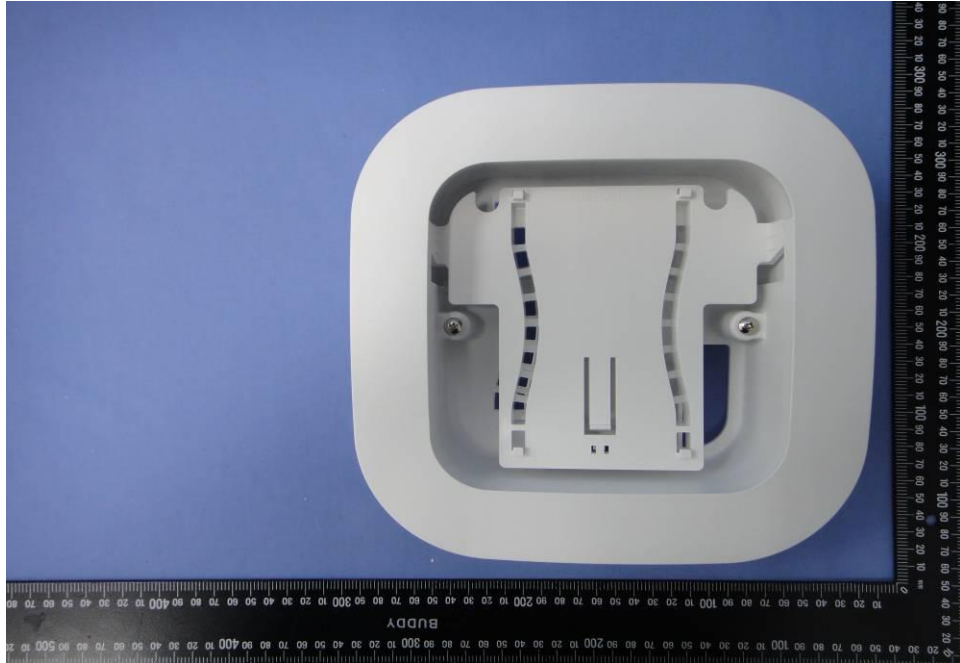

External Photos

Model Number:

WA-2200-1, WA-2200, WA-2200-C, WA-2200-C-1

FCC ID: R33WA2200

EUT Photo (1)

EUT Photo (2)

EUT Photo (3)

EUT Photo (4)

EUT Photo (5)

EUT Photo (6)

EUT Photo (7)

EUT Photo (8)

EUT Photo (9)

EUT Photo (10)

EUT Photo (11)

EUT Photo (12)

EUT Photo (13)

EUT Photo (14)

EUT Photo (15)

WB-12G12FU

EUT Photo (16)

PS1012-120HUB100

EUT Photo (17)

EUT Photo (18)