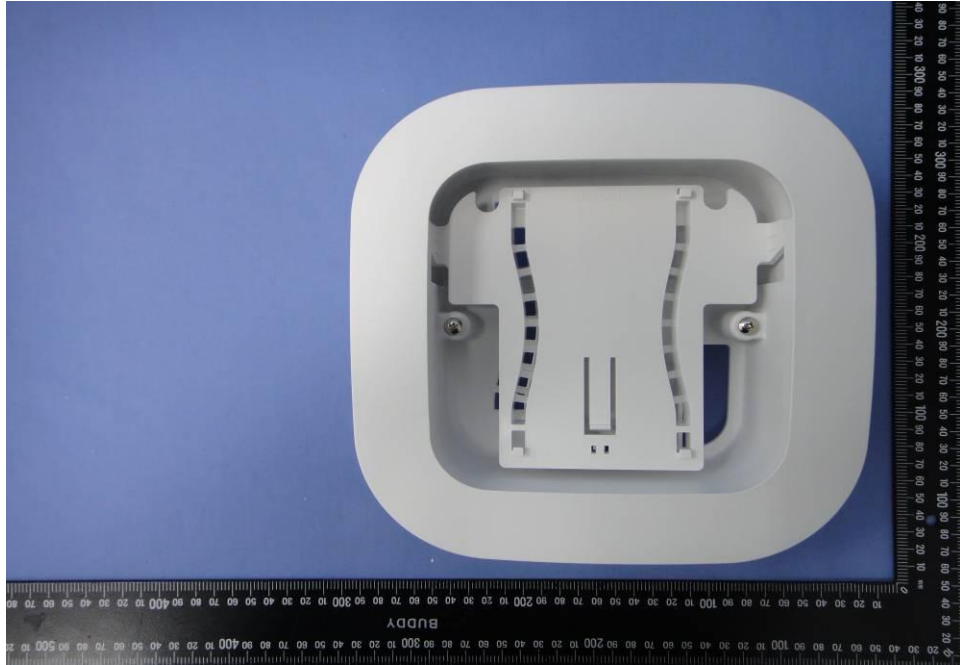

External Photos

Model Number:

WA-2200-1, WA-2200, WA-2200-C, WA-2200-C-1

FCC ID: R33WA2200

EUT Photo (1)

EUT Photo (2)

EUT Photo (3)

EUT Photo (4)

EUT Photo (5)

EUT Photo (6)

EUT Photo (7)

EUT Photo (8)

EUT Photo (9)

EUT Photo (10)

EUT Photo (11)

EUT Photo (12)

EUT Photo (13)

EUT Photo (14)

EUT Photo (15)

WB-12G12FU

EUT Photo (16)

PS1012-120HUB100

EUT Photo (17)

EUT Photo (18)