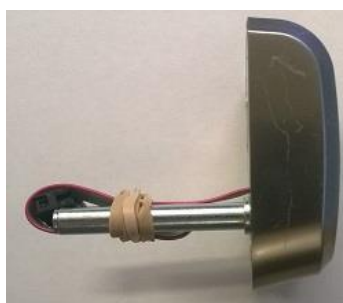

External Photos

Images below show all external views of the Trillium RFID reader (Model RH600101)

TOP

LEFT

FRONT

RIGHT

REAR

BOTTOM

For reference, the below images show the Trillium RFID reader installed in an Onity lock.

Installed on lock chassis

With aesthetic covers installed

External Photos

Images below show all external views of the Advance Trillium RFID reader (Model RH600102)

TOP

LEFT

FRONT

RIGHT

BOTTOM

REAR

The images below show the RFID reader installed in the Trillium Advance RFID Lock.

Outside (handles not installed)

Inside (handles not installed)

External Photos

Images below show all external views of the Trillium RFID Wall Reader
(Reader Model RH600103)

TOP

LEFT

FRONT

RIGHT

BOTTOM