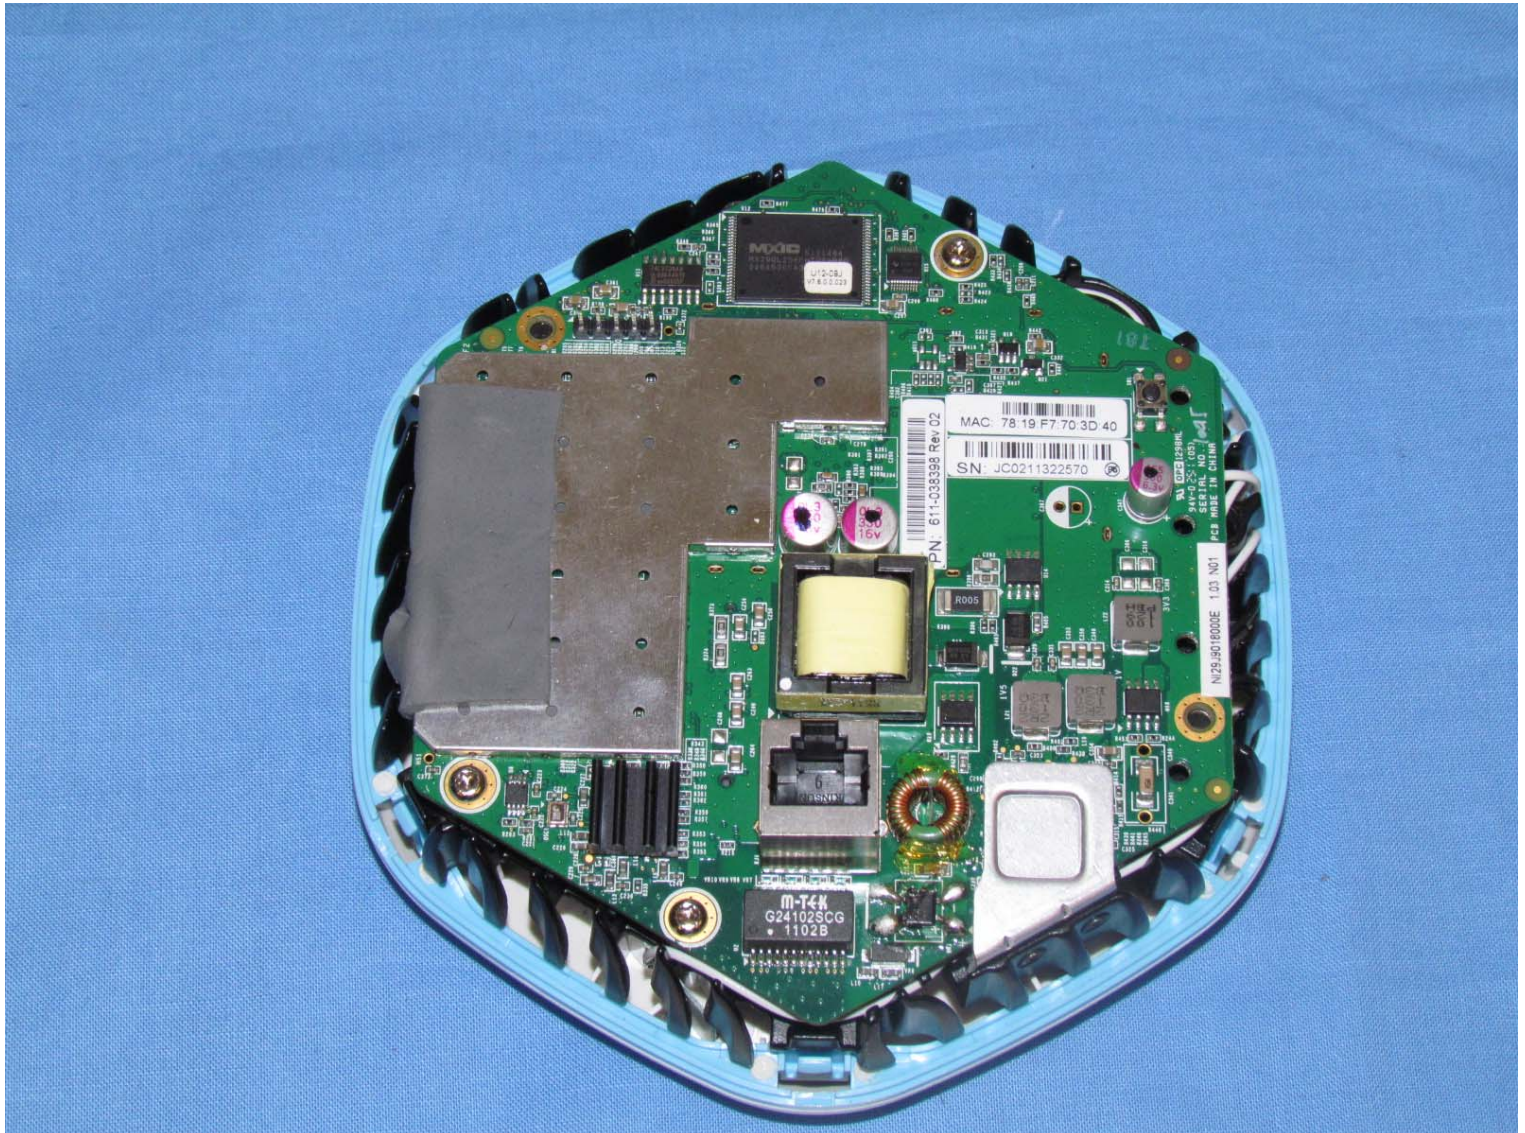

7 November 2011

Internal Photographs
WLA-532

Juniper Networks

Installation View

Main Assy front

Main Assy Back

Heat sink + Antenna Assy

Main Assy with RF shield Removed