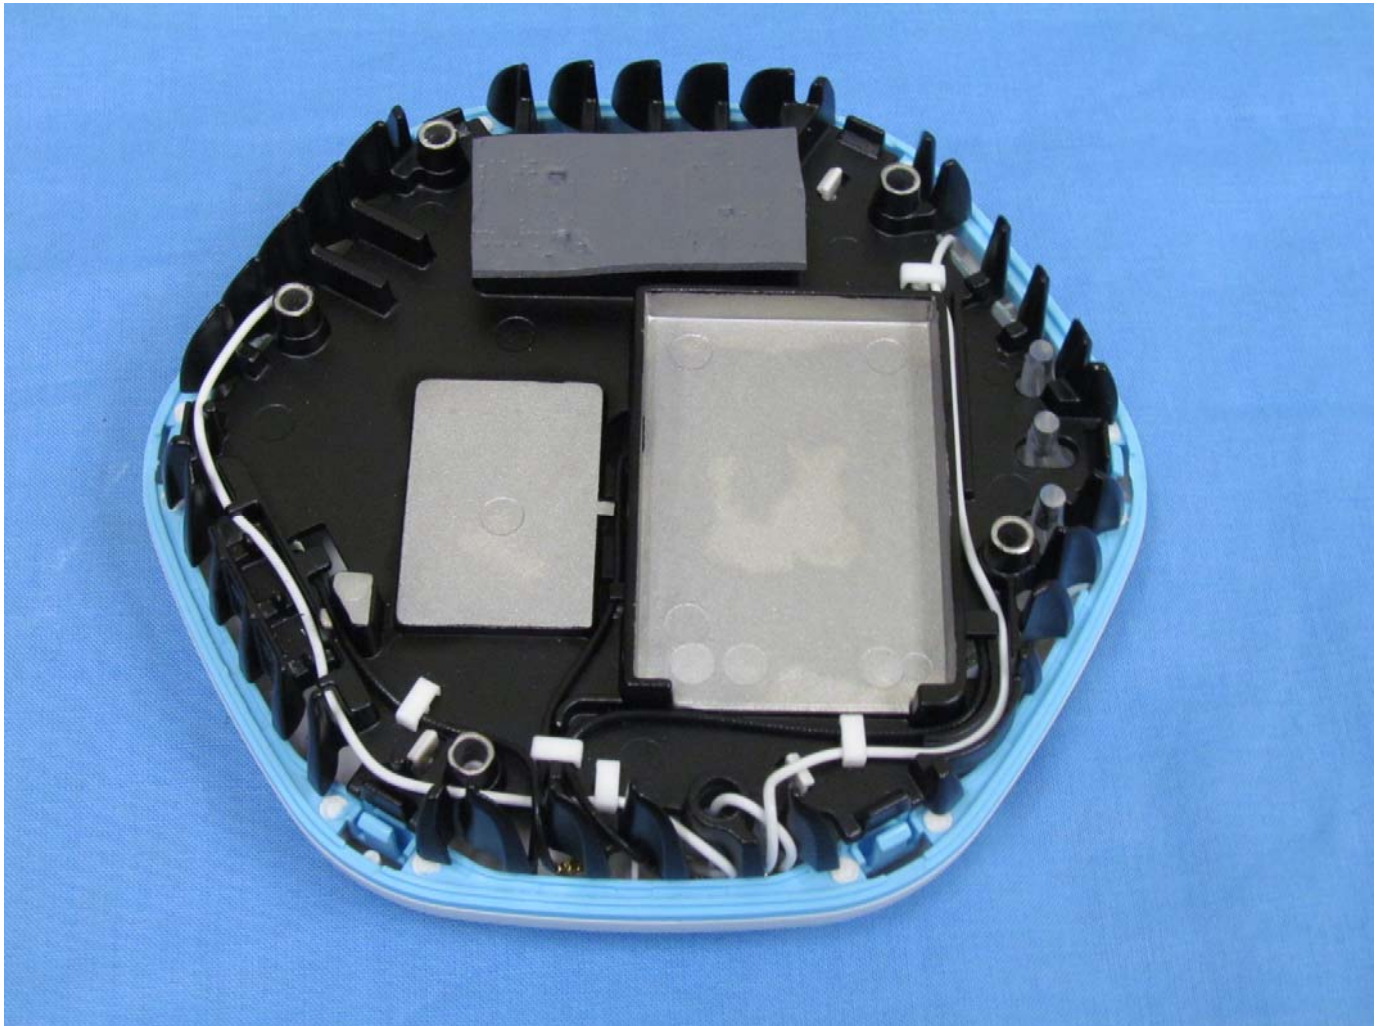

7 November 2011

Internal Photographs
WLA-532

Juniper Networks

Installation View

Main Assy front

Main Assy Back

Heat sink + Antenna Assy

Main Assy with RF shield Removed