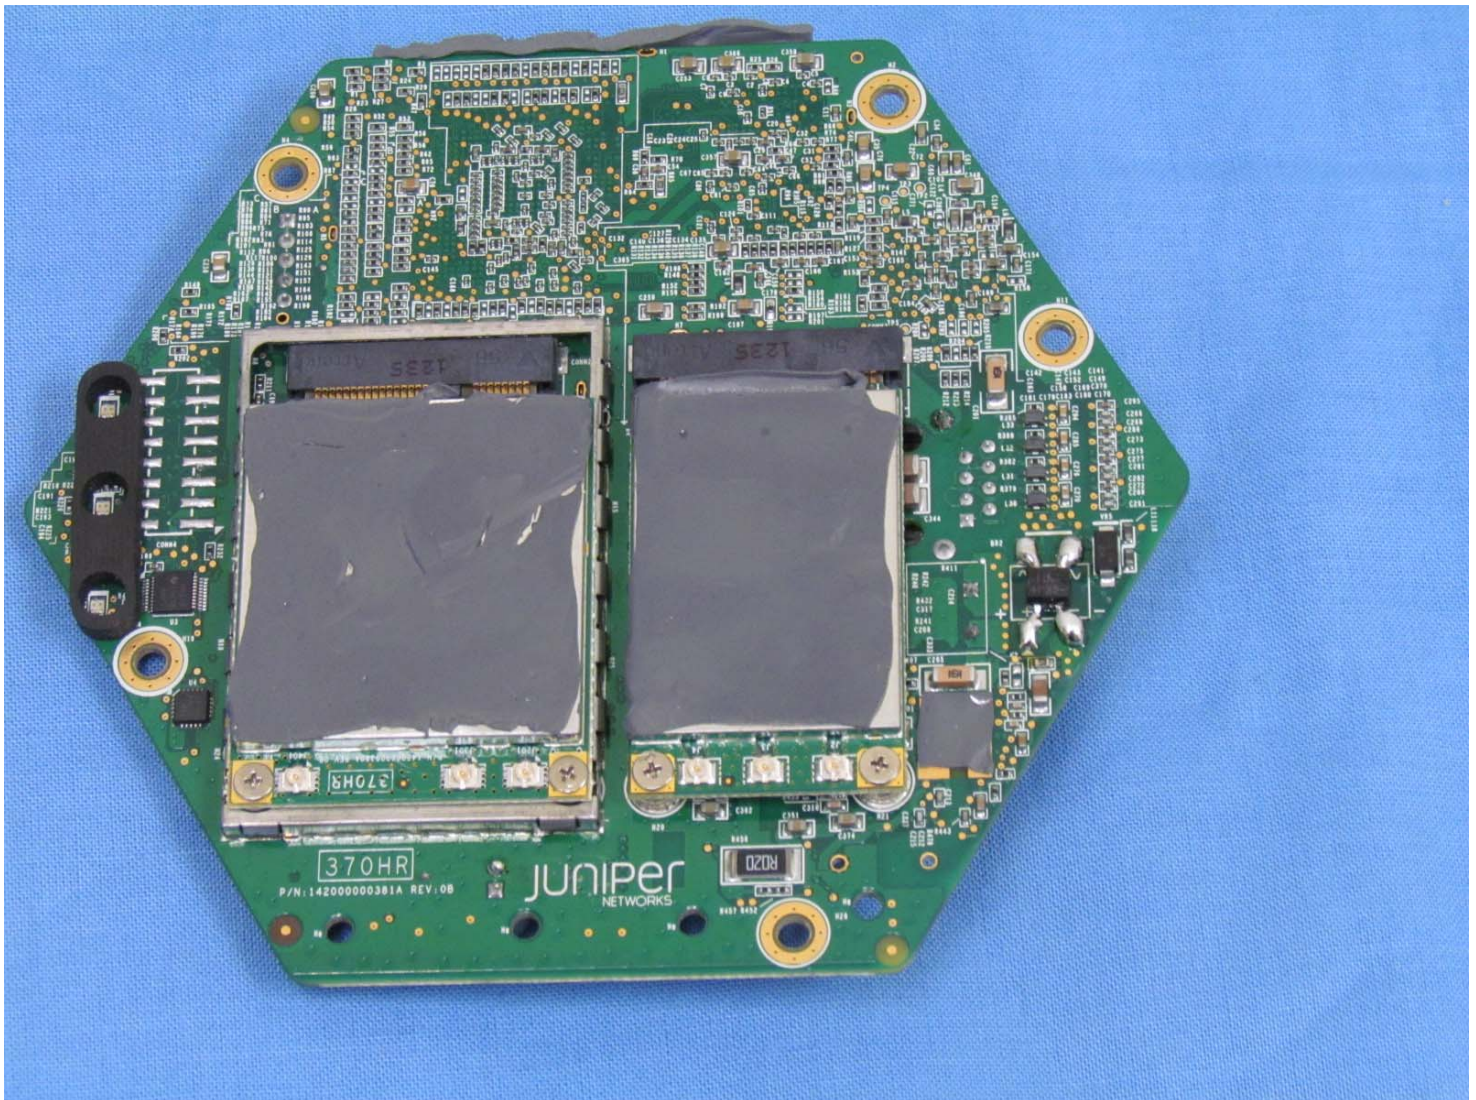

7 November 2011

Internal Photographs
WLA-532

Juniper Networks

Installation View

Main Assy front

Main Assy Back

Heat sink + Antenna Assy

Main Assy with RF shield Removed