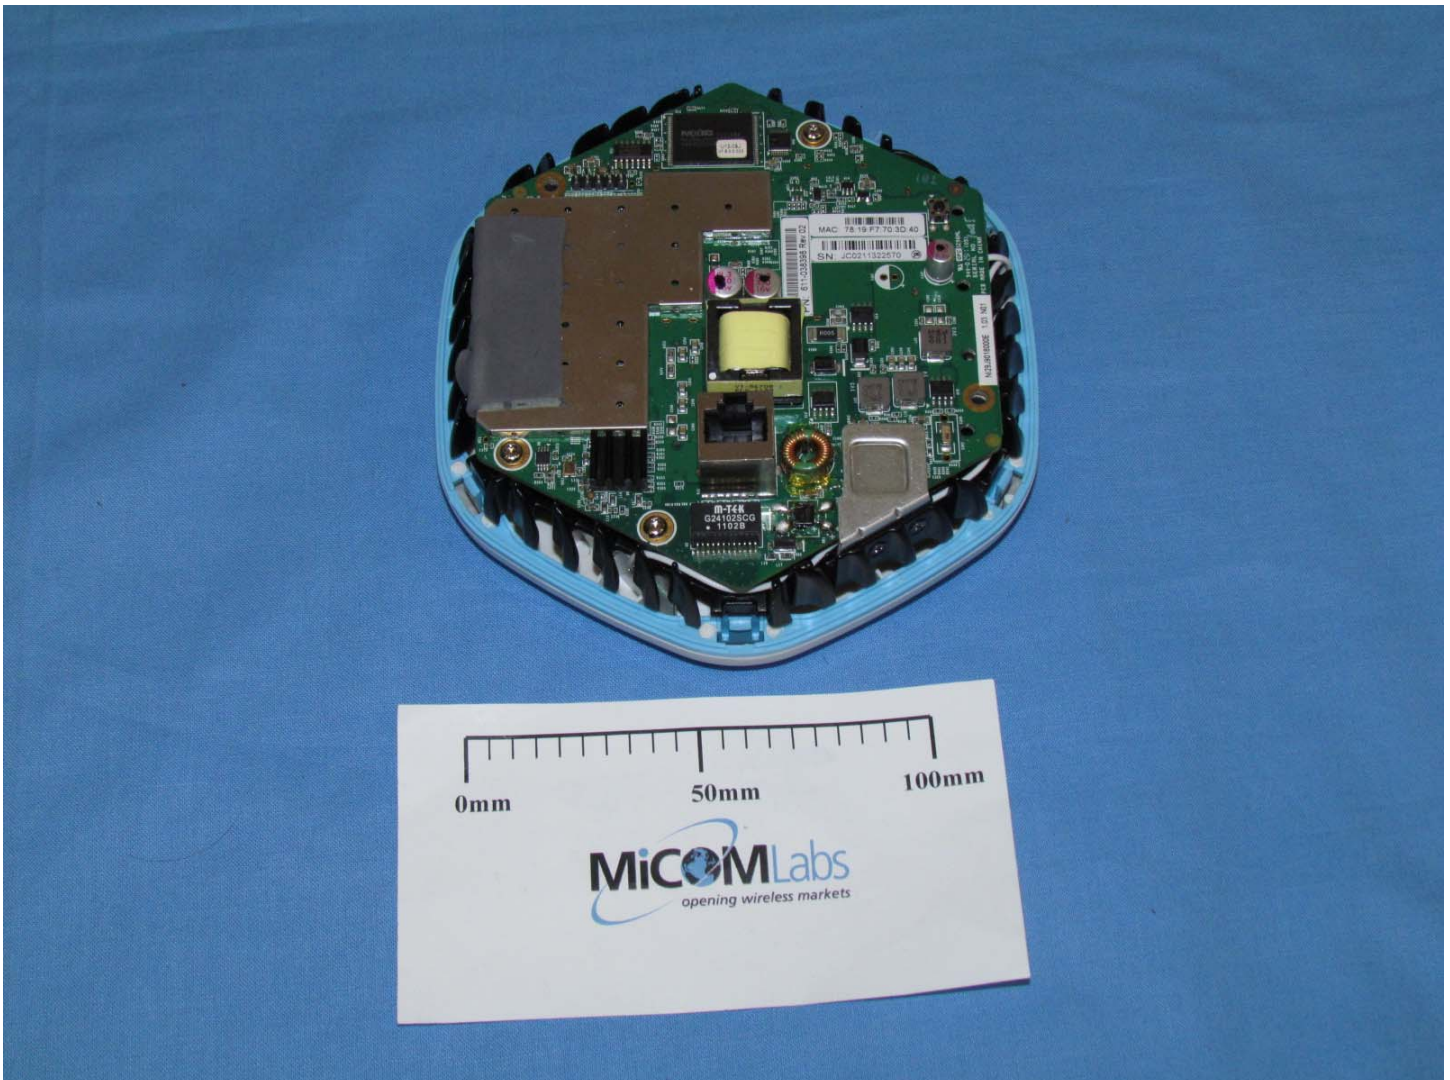

7 November 2011

Internal Photographs
WLA-532

Juniper Networks

Installation View

Main Assy front

Main Assy Back

Heat sink + Antenna Assy

Main Assy with RF shield Removed