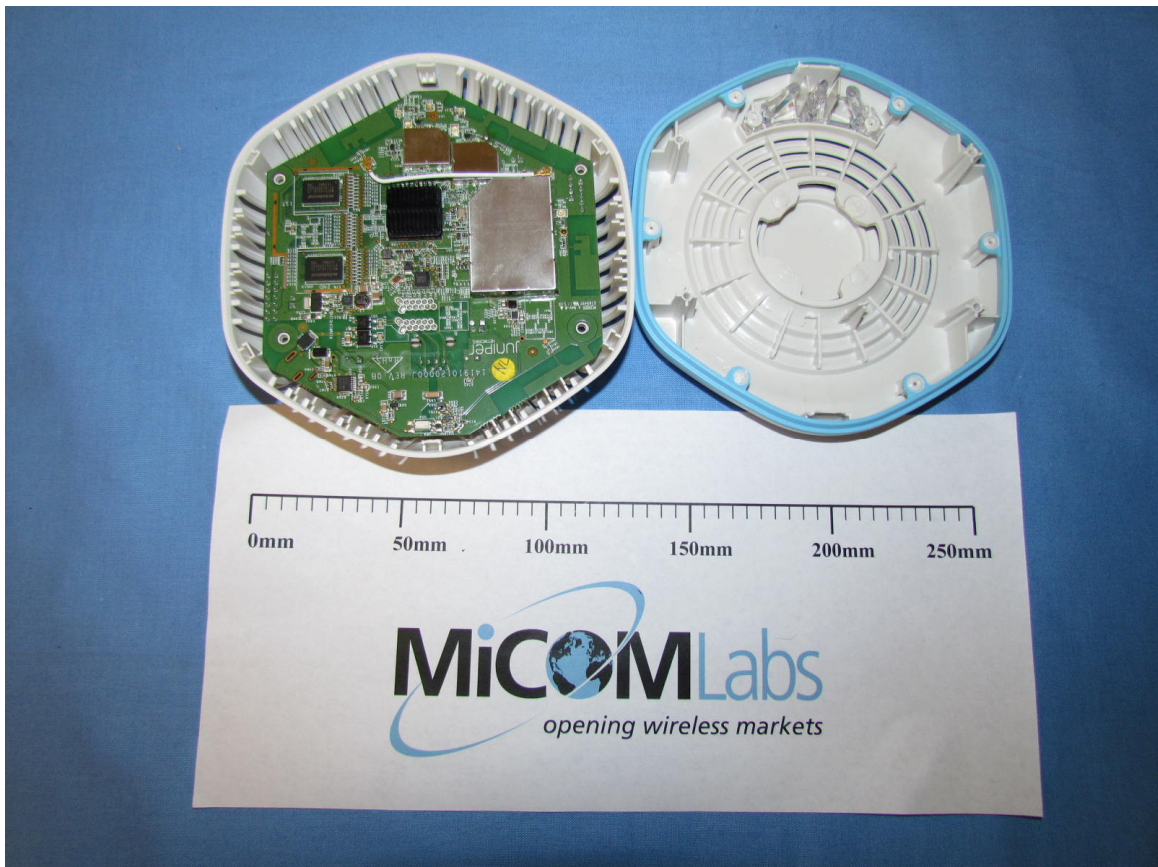

7 June 2012

Juniper Networks  
WLA322

Internal Photographs

Internal view

Installation view

Main Assy front

Main Assy back

Microprocessor

2.4GHz & 5GHz wireless module