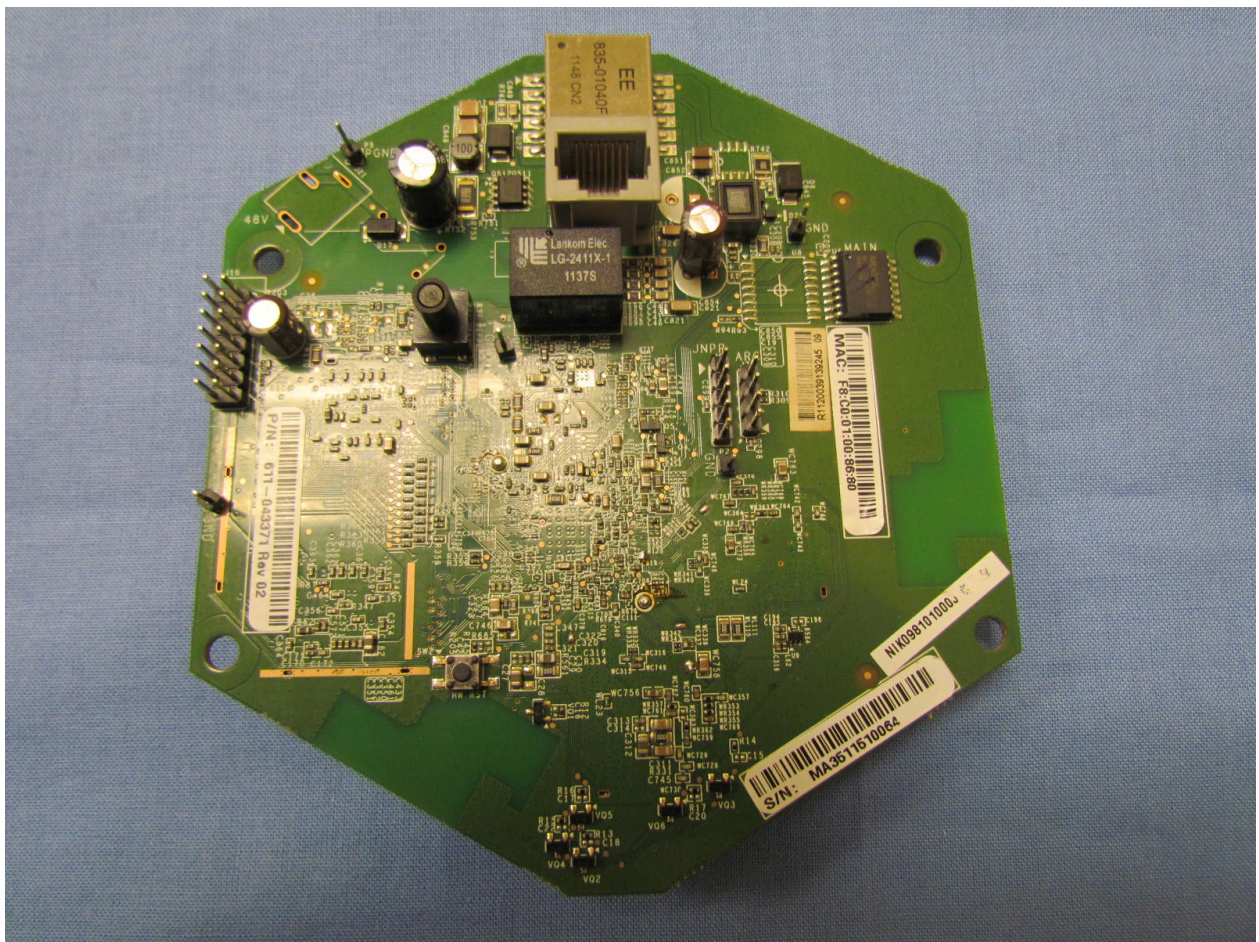

21 March 2012

Juniper Networks
WLA321

Internal Photographs

Internal view

Main Assy front

Main Assy back with shields

Main Assy back with shield 1 removed

Main Assy back with shield 2 removed