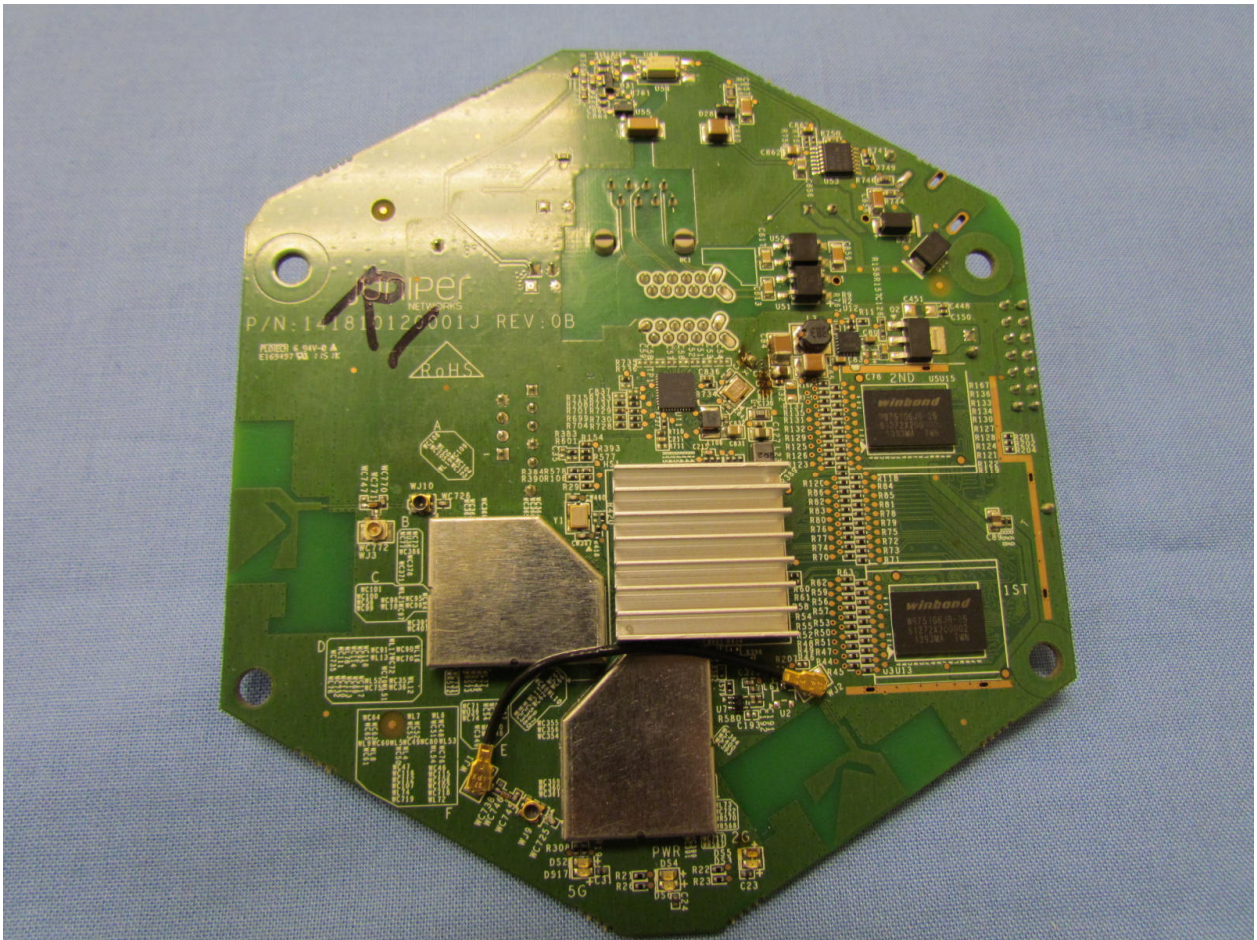

21 March 2012

Juniper Networks
WLA321

Internal Photographs

Internal view

Main Assy front

Main Assy back with shields

Main Assy back with shield 1 removed

Main Assy back with shield 2 removed