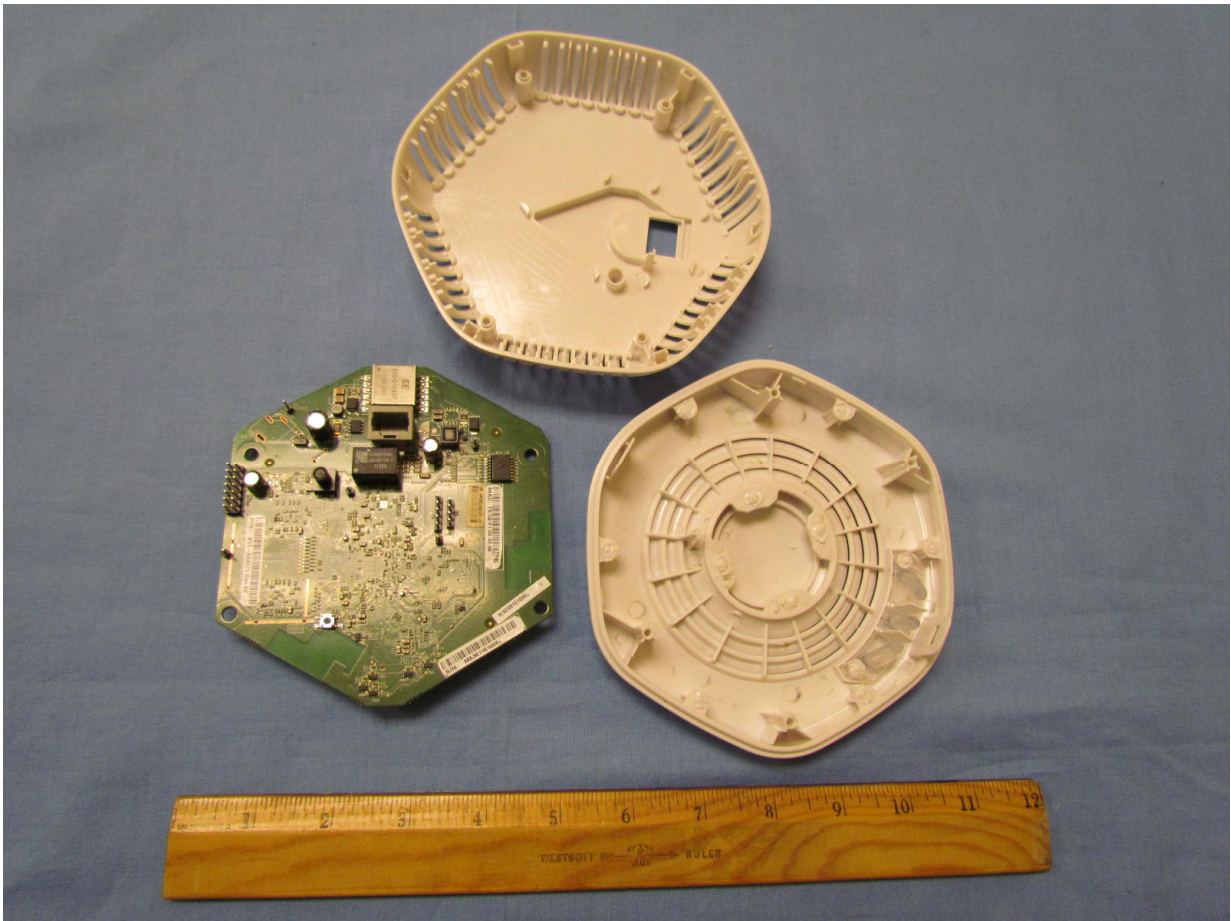

21 March 2012

Juniper Networks
WLA321

Internal Photographs

Internal view

Main Assy front

Main Assy back with shields

Main Assy back with shield 1 removed

Main Assy back with shield 2 removed