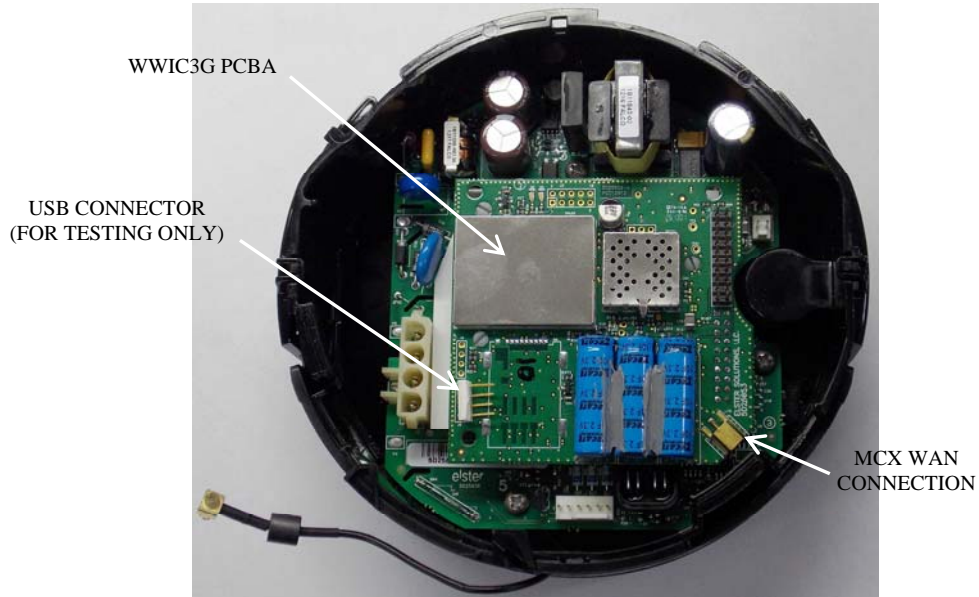

**EA\_Gatekeeper with Wireless WIC3G Product Photos  
FCC ID: QZCWWIC3EVM**

**EA\_Gatekeeper base module with LAN internal antenna**

**WWIC3G PCBA bottom side view**

**EA\_Gatekeeper base module with WWIC3G PCBA (Top side view)**

**EA\_Gatekeeper base module with WWIC3G and ILC2 PCBA installed**