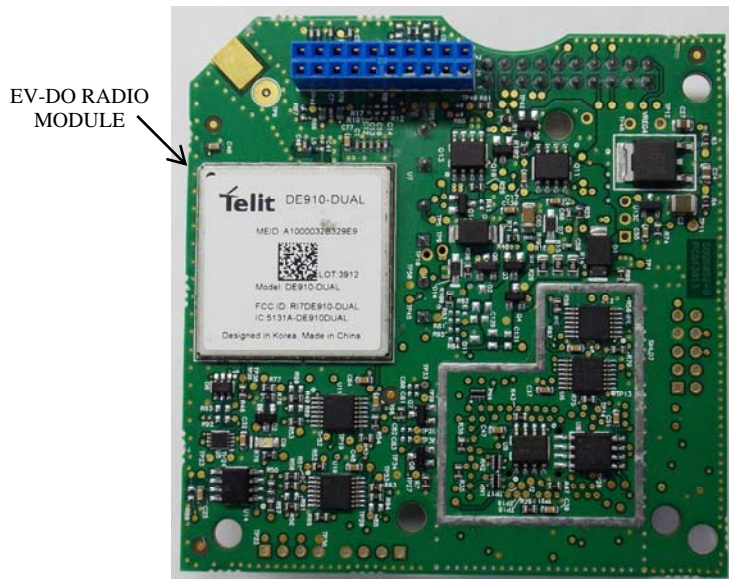

**EA\_Gatekeeper with Wireless WIC3G Product Photos  
FCC ID: QZCWWIC3EVM**

**EA\_Gatekeeper base module with LAN internal antenna**

**WWIC3G PCBA bottom side view**

**EA\_Gatekeeper base module with WWIC3G PCBA (Top side view)**

**EA\_Gatekeeper base module with WWIC3G and ILC2 PCBA installed**