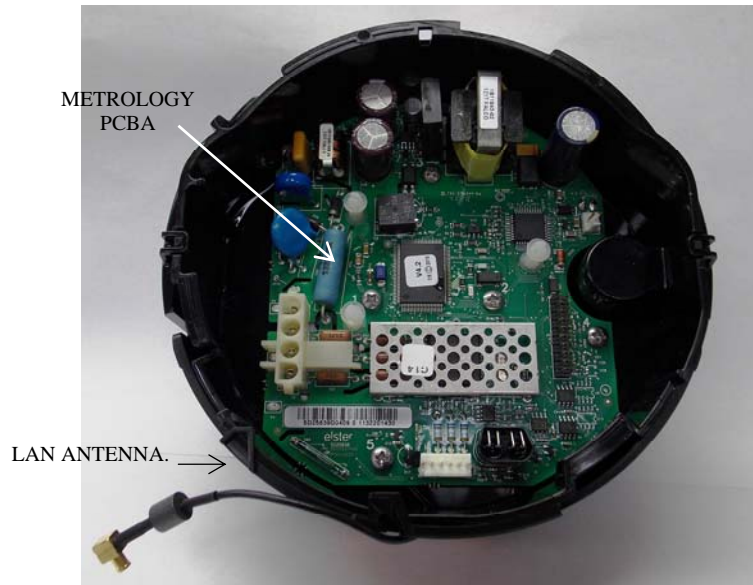

**EA\_Gatekeeper with Wireless WIC3G Product Photos  
FCC ID: QZCWWIC3EVM**

**EA\_Gatekeeper base module with LAN internal antenna**

**WWIC3G PCBA bottom side view**

**EA\_Gatekeeper base module with WWIC3G PCBA (Top side view)**

**EA\_Gatekeeper base module with WWIC3G and ILC2 PCBA installed**