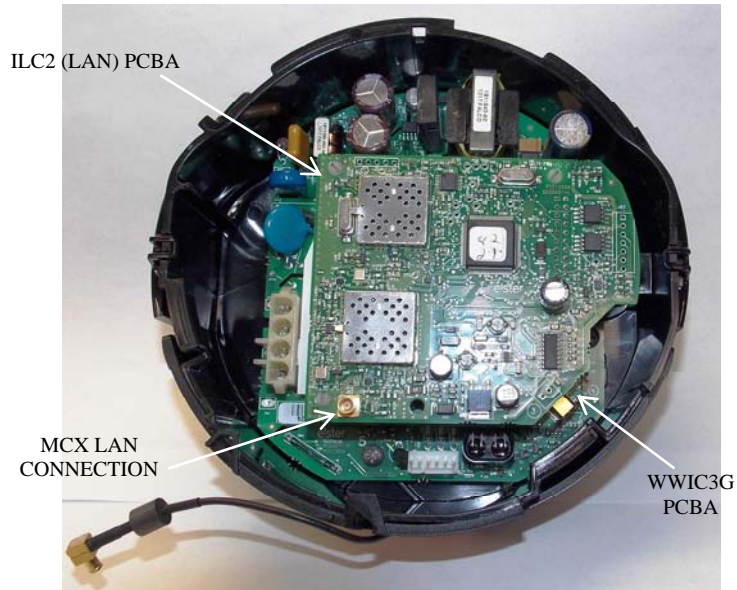

**EA\_Gatekeeper with Wireless WIC3G Product Photos  
FCC ID: QZCWWIC3EVM**

**EA\_Gatekeeper base module with LAN internal antenna**

**WWIC3G PCBA bottom side view**

**EA\_Gatekeeper base module with WWIC3G PCBA (Top side view)**

**EA\_Gatekeeper base module with WWIC3G and ILC2 PCBA installed**