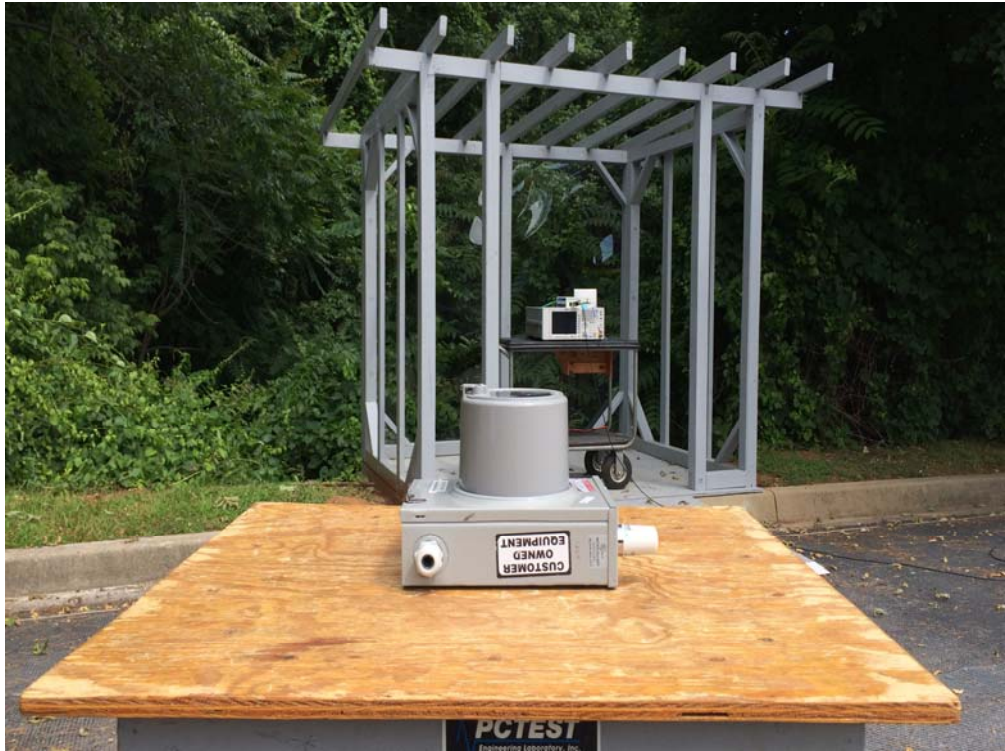

TEST SETUP PHOTOGRAPHS

	<p>Elster Solutions, LLC FCC ID: QZCWWIC3EV</p>	<p>Model: EA_GKWWIC3_EVXV</p>
<p>Test Set-Up Photos</p>	<p>EUT Type: EA_Gatekeeper with Wireless WIC3G</p>	<p>Page 1 of 2</p>

	<p>Elster Solutions, LLC FCC ID: QZCWWIC3EV</p>	<p>Model: EA_GKWWIC3_EVXV</p>
<p>Test Set-Up Photos</p>	<p>EUT Type: EA_Gatekeeper with Wireless WIC3G</p>	<p>Page 2 of 2</p>