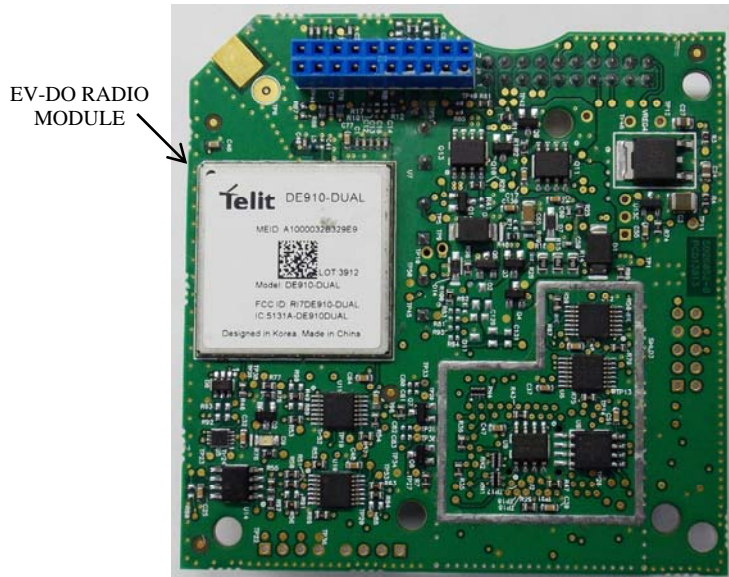

**EA\_Gatekeeper with Wireless WIC3G Product Photos  
FCC ID: QZCWWIC3EV**

**EA\_Gatekeeper base module with LAN internal antenna**

**WWIC3G PCBA bottom side view**

WWIC3G PCBA

USB CONNECTOR  
(FOR TESTING ONLY)

MCX WAN  
CONNECTION

**EA\_Gatekeeper base module with WWIC3G PCBA (Top side view)**

ILC2 (LAN) PCBA

MCX LAN  
CONNECTION

WWIC3G  
PCBA

**EA\_Gatekeeper base module with WWIC3G and ILC2 PCBA installed**