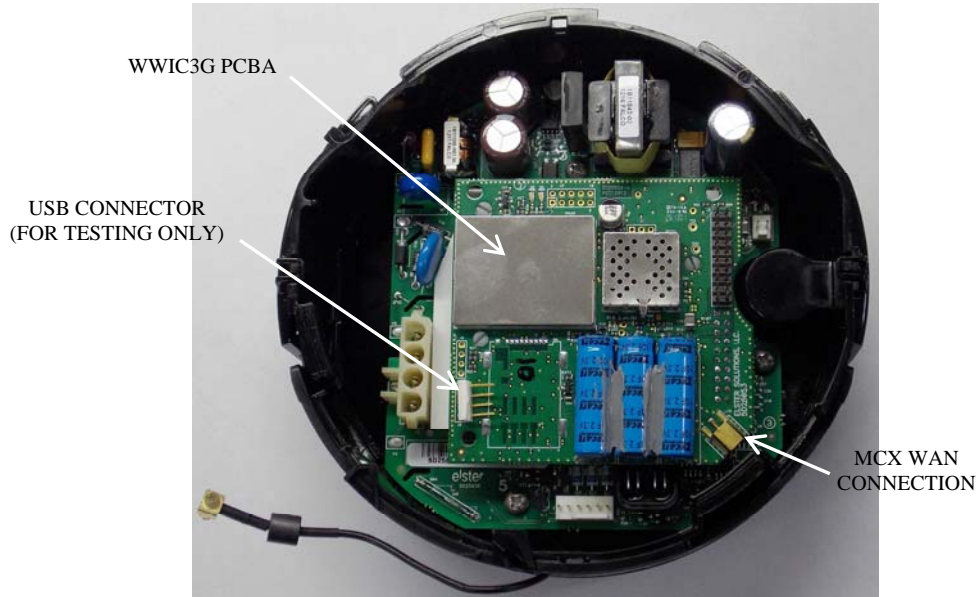

**EA\_Gatekeeper with Wireless WIC3G Product Photos  
FCC ID: QZCWWIC3EV**

**EA\_Gatekeeper base module with LAN internal antenna**

**WWIC3G PCBA bottom side view**

WWIC3G PCBA

USB CONNECTOR  
(FOR TESTING ONLY)

MCX WAN  
CONNECTION

**EA\_Gatekeeper base module with WWIC3G PCBA (Top side view)**

ILC2 (LAN) PCBA

MCX LAN  
CONNECTION

WWIC3G  
PCBA

**EA\_Gatekeeper base module with WWIC3G and ILC2 PCBA installed**