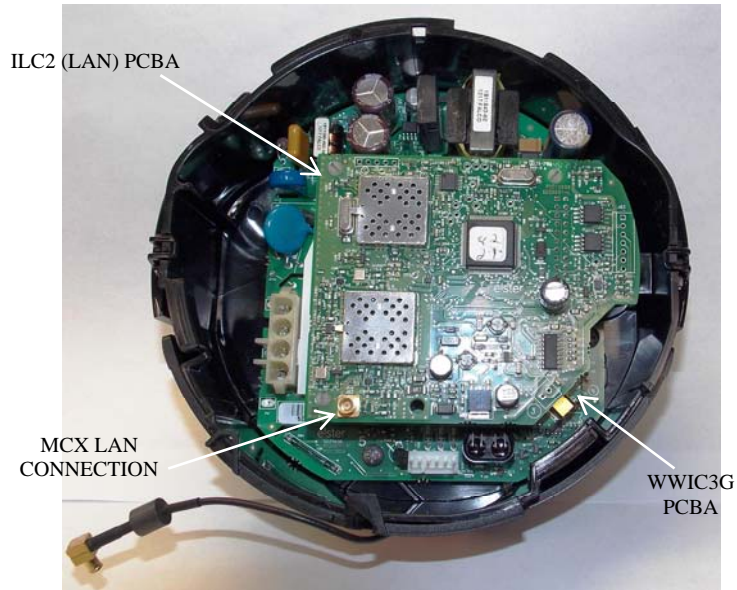

**EA\_Gatekeeper with Wireless WIC3G Product Photos  
FCC ID: QZCWWIC3EV**

**EA\_Gatekeeper base module with LAN internal antenna**

**WWIC3G PCBA bottom side view**

WWIC3G PCBA

USB CONNECTOR  
(FOR TESTING ONLY)

MCX WAN  
CONNECTION

**EA\_Gatekeeper base module with WWIC3G PCBA (Top side view)**

ILC2 (LAN) PCBA

MCX LAN  
CONNECTION

WWIC3G  
PCBA

**EA\_Gatekeeper base module with WWIC3G and ILC2 PCBA installed**