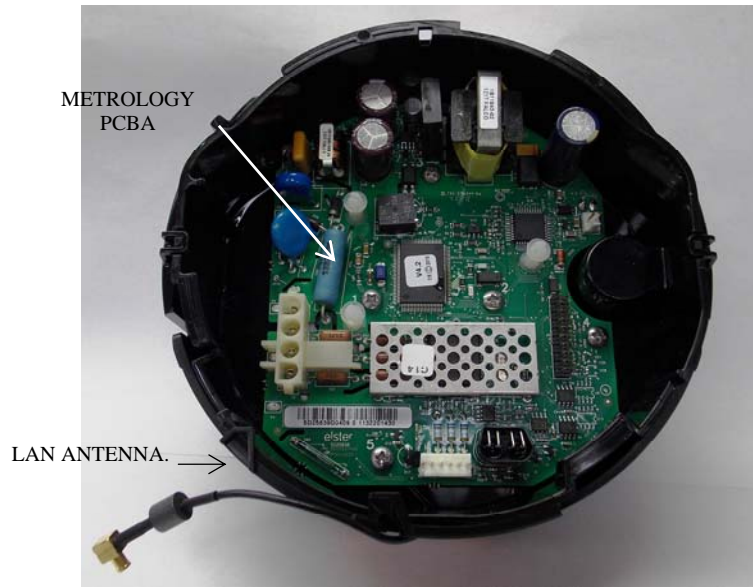

**EA\_Gatekeeper with Wireless WIC3G Product Photos  
FCC ID: QZCWWIC3EV**

**EA\_Gatekeeper base module with LAN internal antenna**

**WWIC3G PCBA bottom side view**

WWIC3G PCBA

USB CONNECTOR  
(FOR TESTING ONLY)

MCX WAN  
CONNECTION

**EA\_Gatekeeper base module with WWIC3G PCBA (Top side view)**

ILC2 (LAN) PCBA

MCX LAN  
CONNECTION

WWIC3G  
PCBA

**EA\_Gatekeeper base module with WWIC3G and ILC2 PCBA installed**