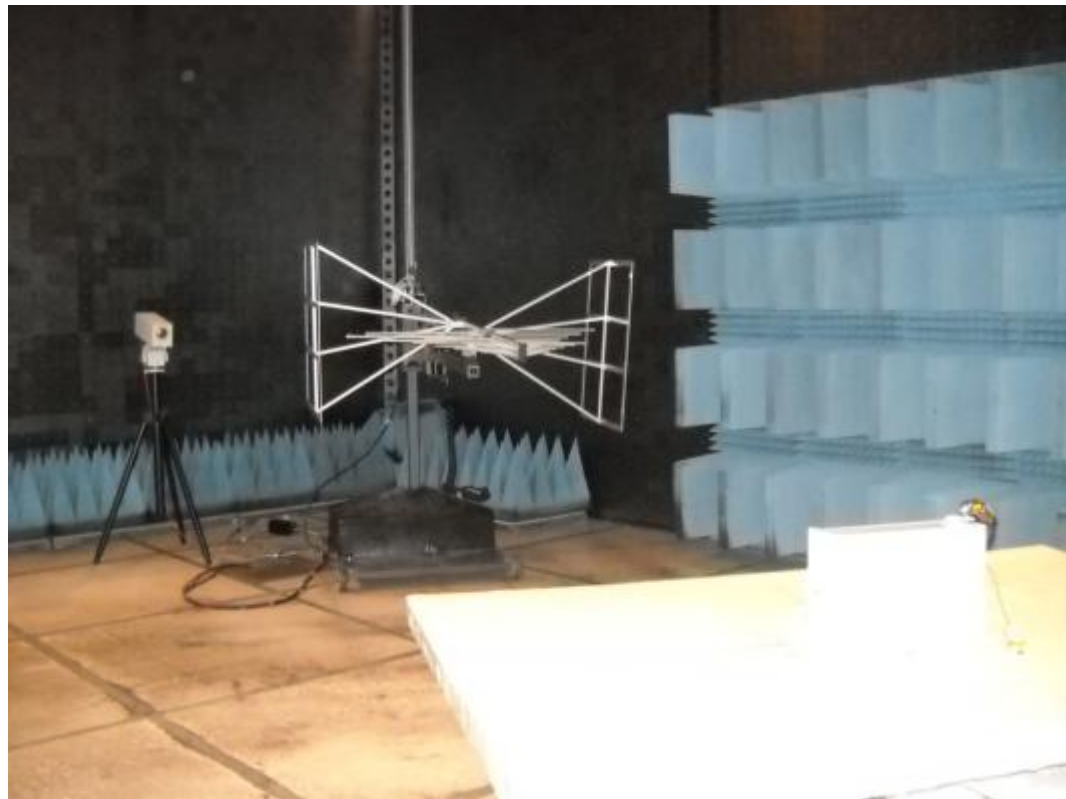

Test Setup Pictures

FOR:

Model #: EA_GKWWIC_GX

**A3 ALPHA meter with Gatekeeper module, GSM/GPRS, External WAN antenna
and Internal LAN antenna**

FCC ID: QZCWWIC-G01

IC ID: 4557A-WWICG01

TEST REPORT #: EMC_ELSTE_004_11001_TestSetup

Date: 2011-05-03

EIRP Test Setup

Bandedge measurement Test Setup

Radiated Spurious Emissions Test Setup Pictures

<30MHz:

30M-1GHz

>1 GHz

AC Line Conducted Emissions: