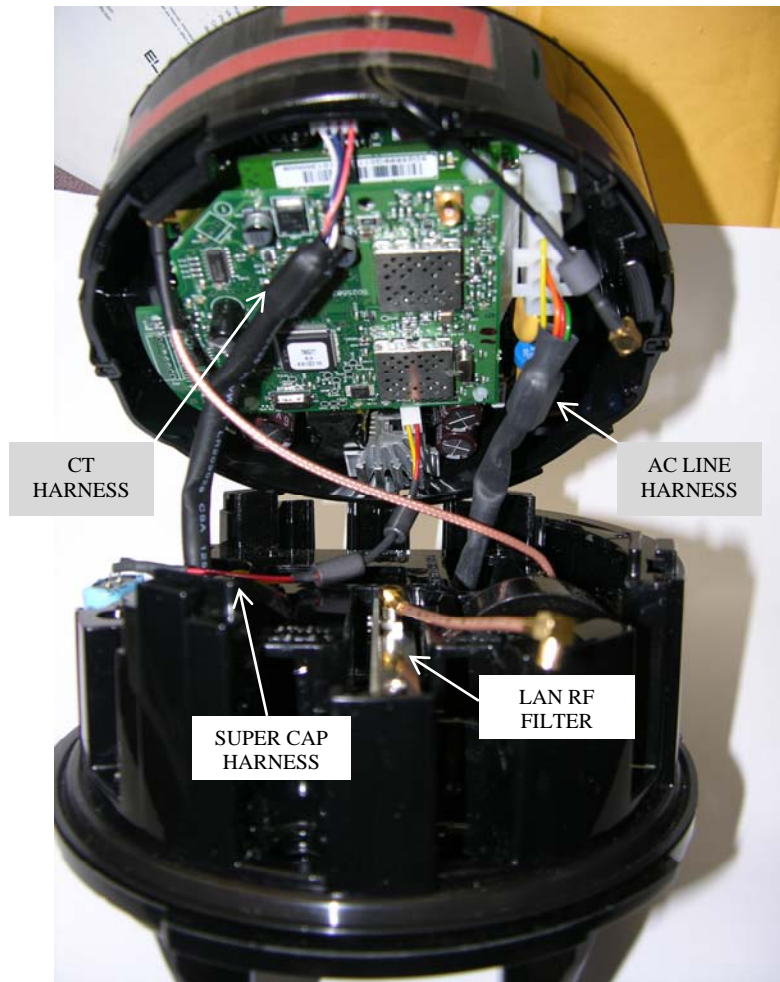

EA_Gatekeeper with Wireless WIC Product Photos

EA_Gatekeeper base module with LAN internal antenna

EA_Gatekeeper base module with WWIC PCB

EA_Gatekeeper base module with WWIC and ILC2 PCB installed

EA_Gatekeeper base (Form 2S)

EA_Gatekeeper complete module with meter base

EA_Gatekeeper complete module with RF filter connections

EA_Gatekeeper complete module assembled to base