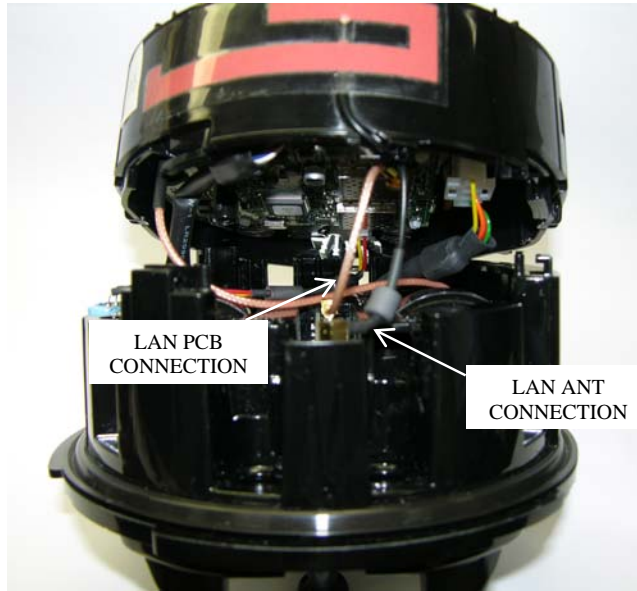

EA_Gatekeeper with Wireless WIC Product Photos

EA_Gatekeeper base module with LAN internal antenna

EA_Gatekeeper base module with WWIC PCB

EA_Gatekeeper base module with WWIC and ILC2 PCB installed

EA_Gatekeeper base (Form 2S)

EA_Gatekeeper complete module with meter base

EA_Gatekeeper complete module with RF filter connections

EA_Gatekeeper complete module assembled to base