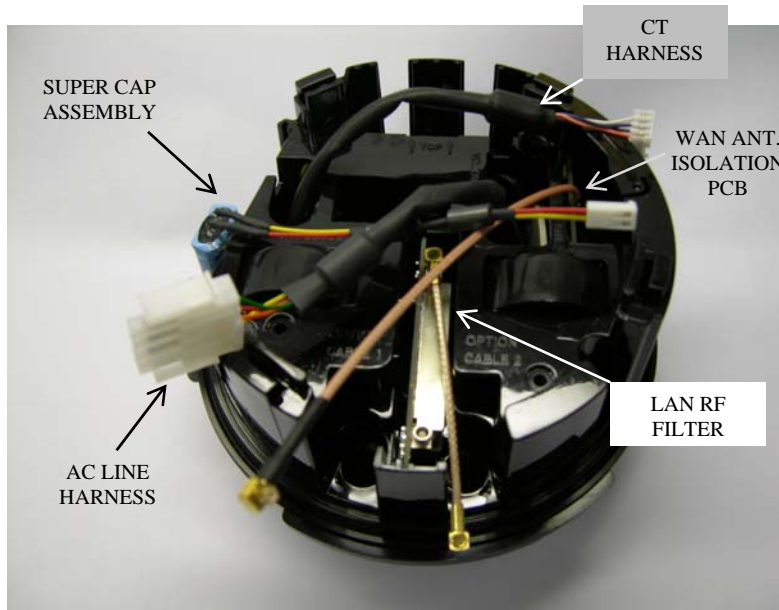

EA_Gatekeeper with Wireless WIC Product Photos

EA_Gatekeeper base module with LAN internal antenna

EA_Gatekeeper base module with WWIC PCB

EA_Gatekeeper base module with WWIC and ILC2 PCB installed

EA_Gatekeeper base (Form 2S)

EA_Gatekeeper complete module with meter base

EA_Gatekeeper complete module with RF filter connections

EA_Gatekeeper complete module assembled to base