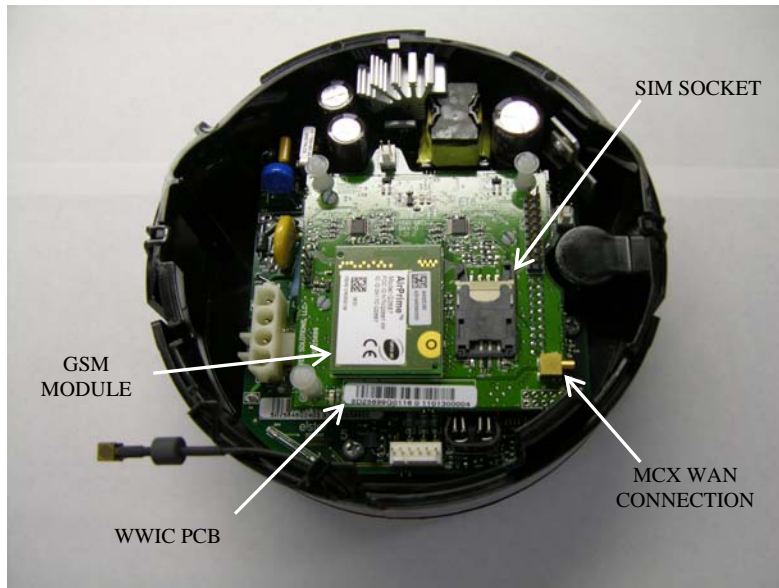

EA_Gatekeeper with Wireless WIC Product Photos

EA_Gatekeeper base module with LAN internal antenna

EA_Gatekeeper base module with WWIC PCB

EA_Gatekeeper base module with WWIC and ILC2 PCB installed

EA_Gatekeeper base (Form 2S)

EA_Gatekeeper complete module with meter base

EA_Gatekeeper complete module with RF filter connections

EA_Gatekeeper complete module assembled to base