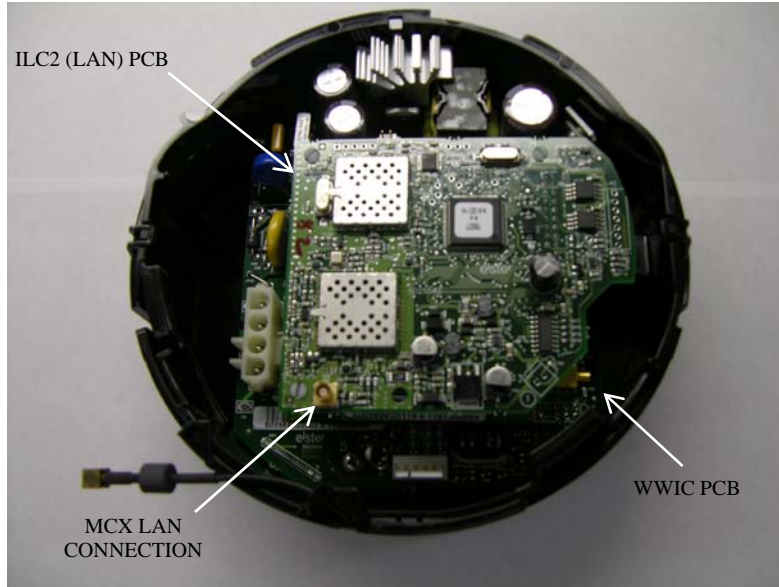

EA_Gatekeeper with Wireless WIC Product Photos

EA_Gatekeeper base module with LAN internal antenna

EA_Gatekeeper base module with WWIC PCB

EA_Gatekeeper base module with WWIC and ILC2 PCB installed

EA_Gatekeeper base (Form 2S)

EA_Gatekeeper complete module with meter base

EA_Gatekeeper complete module with RF filter connections

EA_Gatekeeper complete module assembled to base