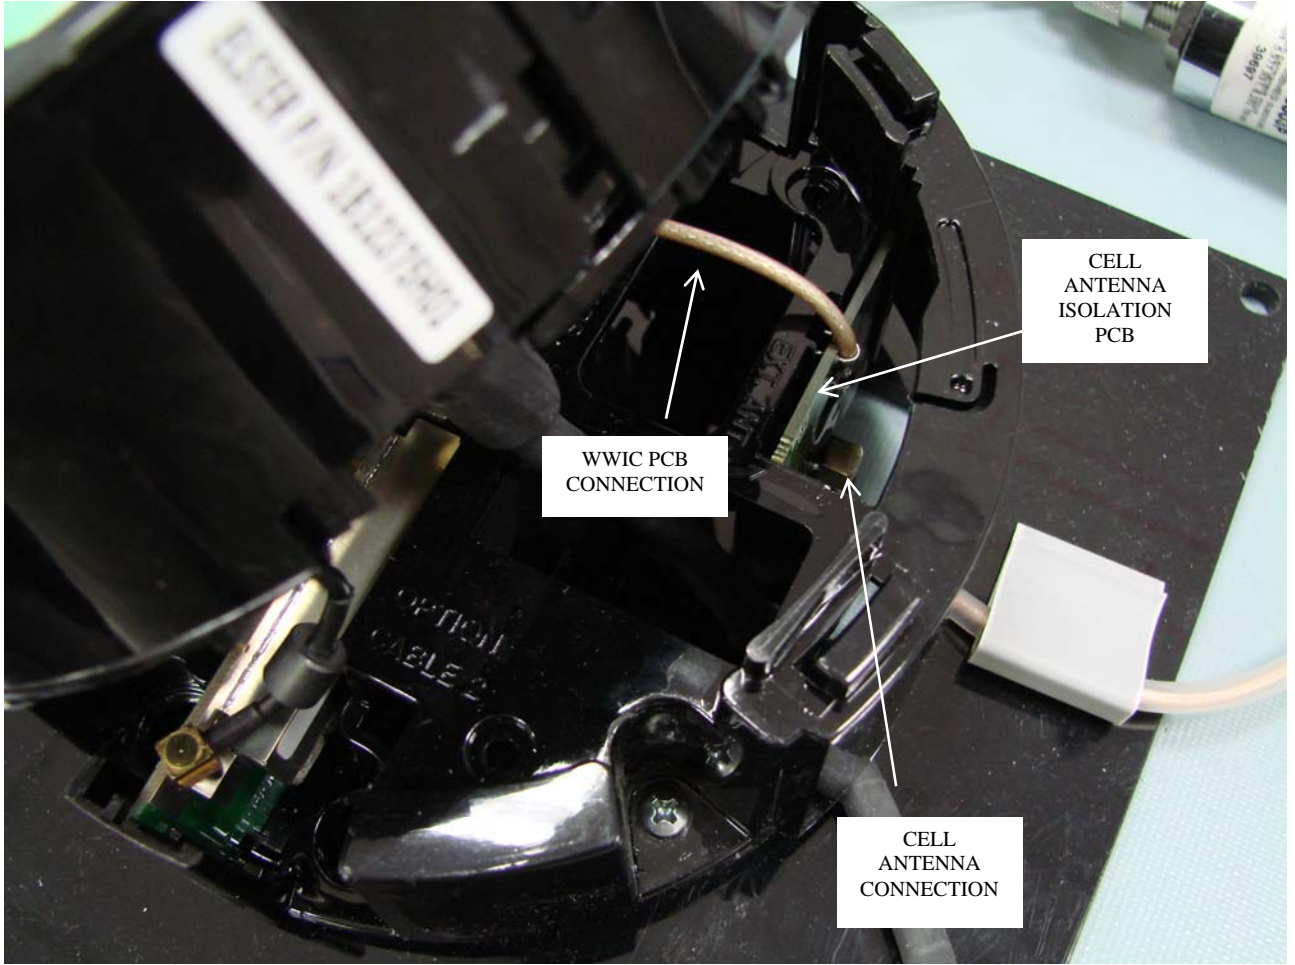

Modular EA_Gatekeeper with Wireless WIC Product Photos

Modular EA_Gatekeeper with ISM/cellular internal antennas and WWIC PCB installed

Modular EA_Gatekeeper with LAN PCB installed.

Modular EA_Gatekeeper base on plastic panel

Modular EA_Gatekeeper with RF filter connections

Modular EA_Gatekeeper with internal antennas completed assembly

Modular EA_Gatekeeper with internal ISM/external cellular antennas completed assembly

Modular EA_Gatekeeper base with WAN antenna isolation PCB