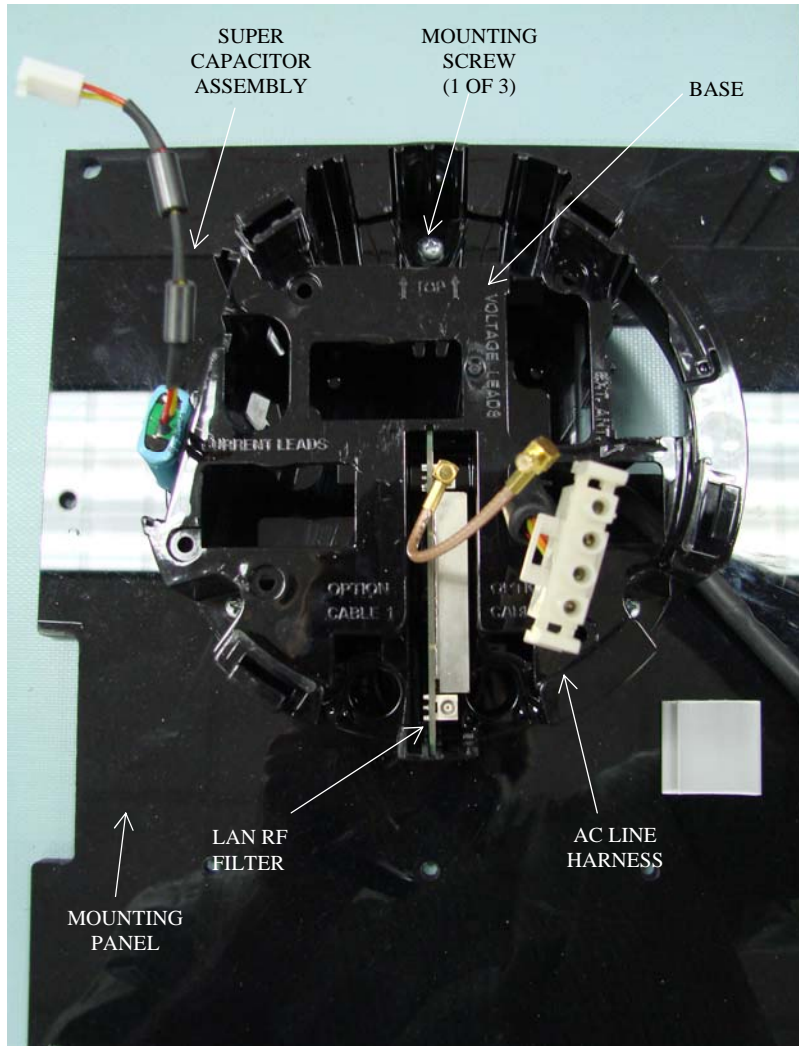

Modular EA_Gatekeeper with Wireless WIC Product Photos

Modular EA_Gatekeeper with ISM/cellular internal antennas and WWIC PCB installed

Modular EA_Gatekeeper with LAN PCB installed.

Modular EA_Gatekeeper base on plastic panel

Modular EA_Gatekeeper with RF filter connections

Modular EA_Gatekeeper with internal antennas completed assembly

Modular EA_Gatekeeper with internal ISM/external cellular antennas completed assembly

Modular EA_Gatekeeper base with WAN antenna isolation PCB