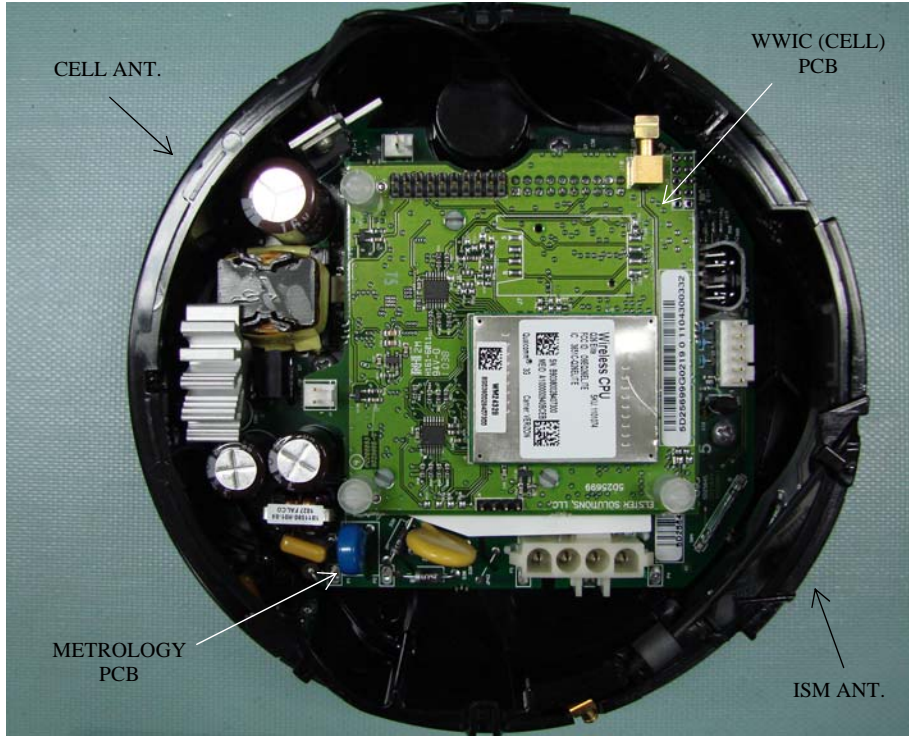

Modular EA_Gatekeeper with Wireless WIC Product Photos

Modular EA_Gatekeeper with ISM/cellular internal antennas and WWIC PCB installed

Modular EA_Gatekeeper with LAN PCB installed.

Modular EA_Gatekeeper base on plastic panel

Modular EA_Gatekeeper with RF filter connections

Modular EA_Gatekeeper with internal antennas completed assembly

Modular EA_Gatekeeper with internal ISM/external cellular antennas completed assembly

Modular EA_Gatekeeper base with WAN antenna isolation PCB