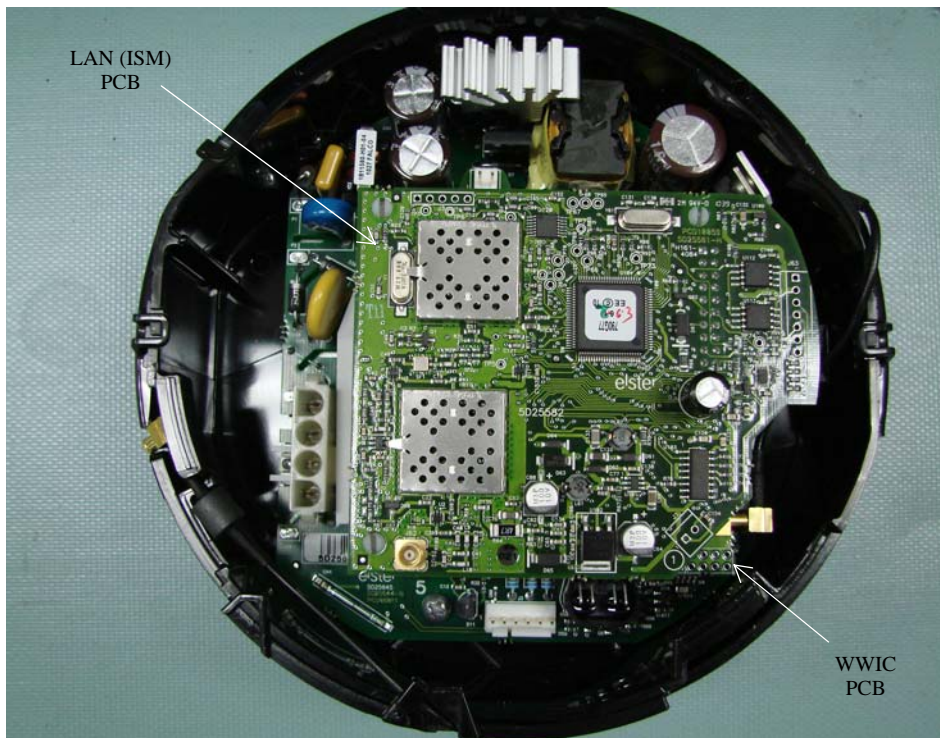

Modular EA_Gatekeeper with Wireless WIC Product Photos

Modular EA_Gatekeeper with ISM/cellular internal antennas and WWIC PCB installed

Modular EA_Gatekeeper with LAN PCB installed.

Modular EA_Gatekeeper base on plastic panel

Modular EA_Gatekeeper with RF filter connections

Modular EA_Gatekeeper with internal antennas completed assembly

Modular EA_Gatekeeper with internal ISM/external cellular antennas completed assembly

Modular EA_Gatekeeper base with WAN antenna isolation PCB