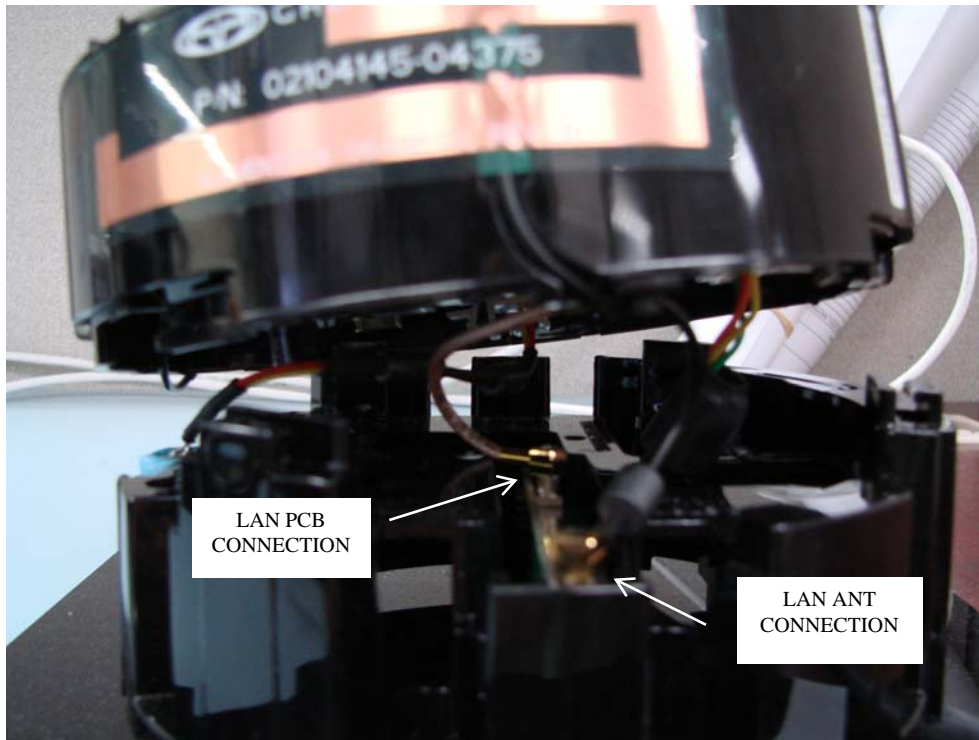

Modular EA_Gatekeeper with Wireless WIC Product Photos

Modular EA_Gatekeeper with ISM/cellular internal antennas and WWIC PCB installed

Modular EA_Gatekeeper with LAN PCB installed.

Modular EA_Gatekeeper base on plastic panel

Modular EA_Gatekeeper with RF filter connections

Modular EA_Gatekeeper with internal antennas completed assembly

Modular EA_Gatekeeper with internal ISM/external cellular antennas completed assembly

Modular EA_Gatekeeper base with WAN antenna isolation PCB