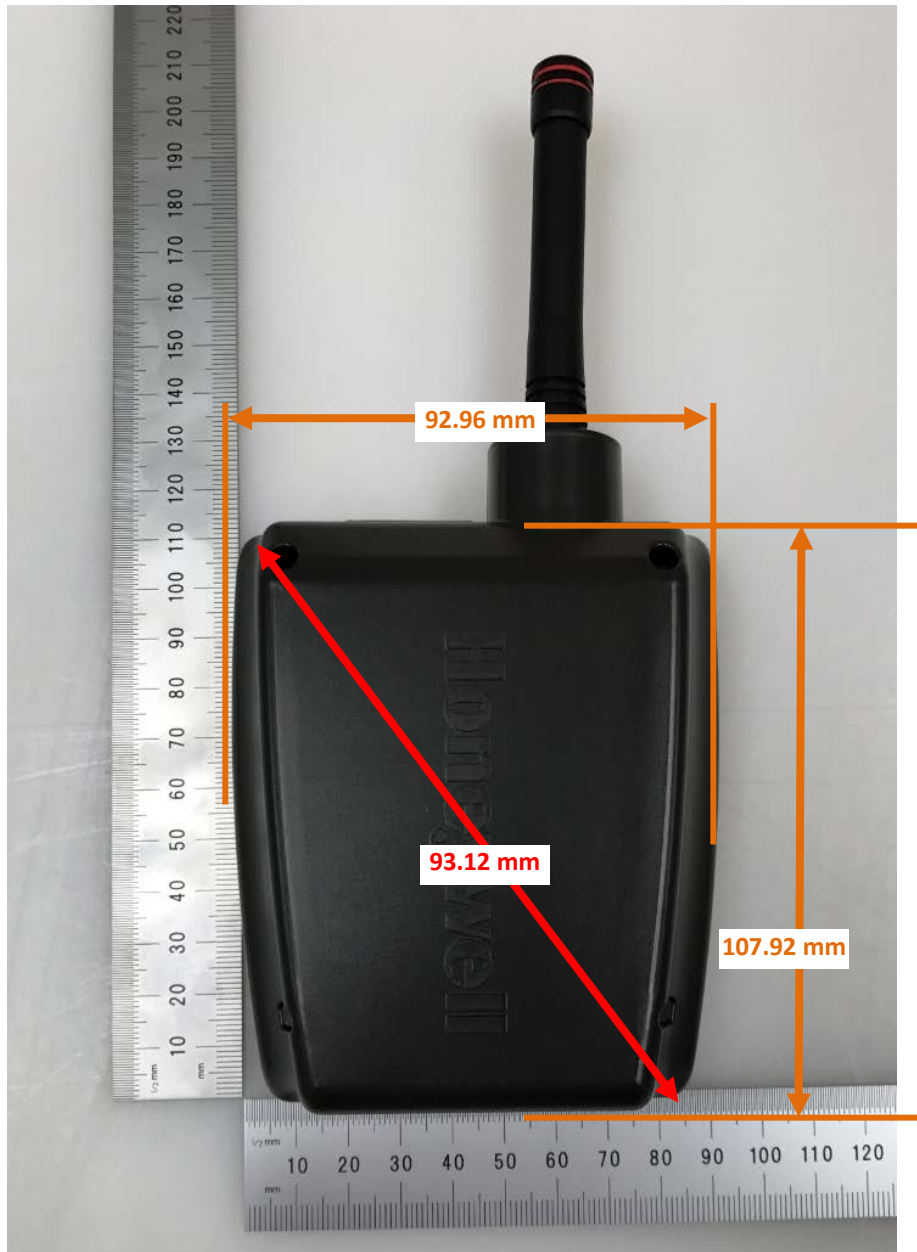

DUT and SAR Set-up Photos

Overall Dimensions

(rear of DUT)

Setup Photos

Handset Vertical and Horizontal Reference Lines

Vertical
Center Line

Horizontal
Line

(rear of DUT)

Body-worn Exposure Conditions

Front

Antenna Dimensions & Separation Distances

Front View

- ① 451.35 MHz External Ant
- ② 900 MHz Ant
- ③ 2.4 GHz Ant

Side View

- ① 451.35 MHz External Ant
- ② 900 MHz Ant
- ③ 2.4 GHz Ant