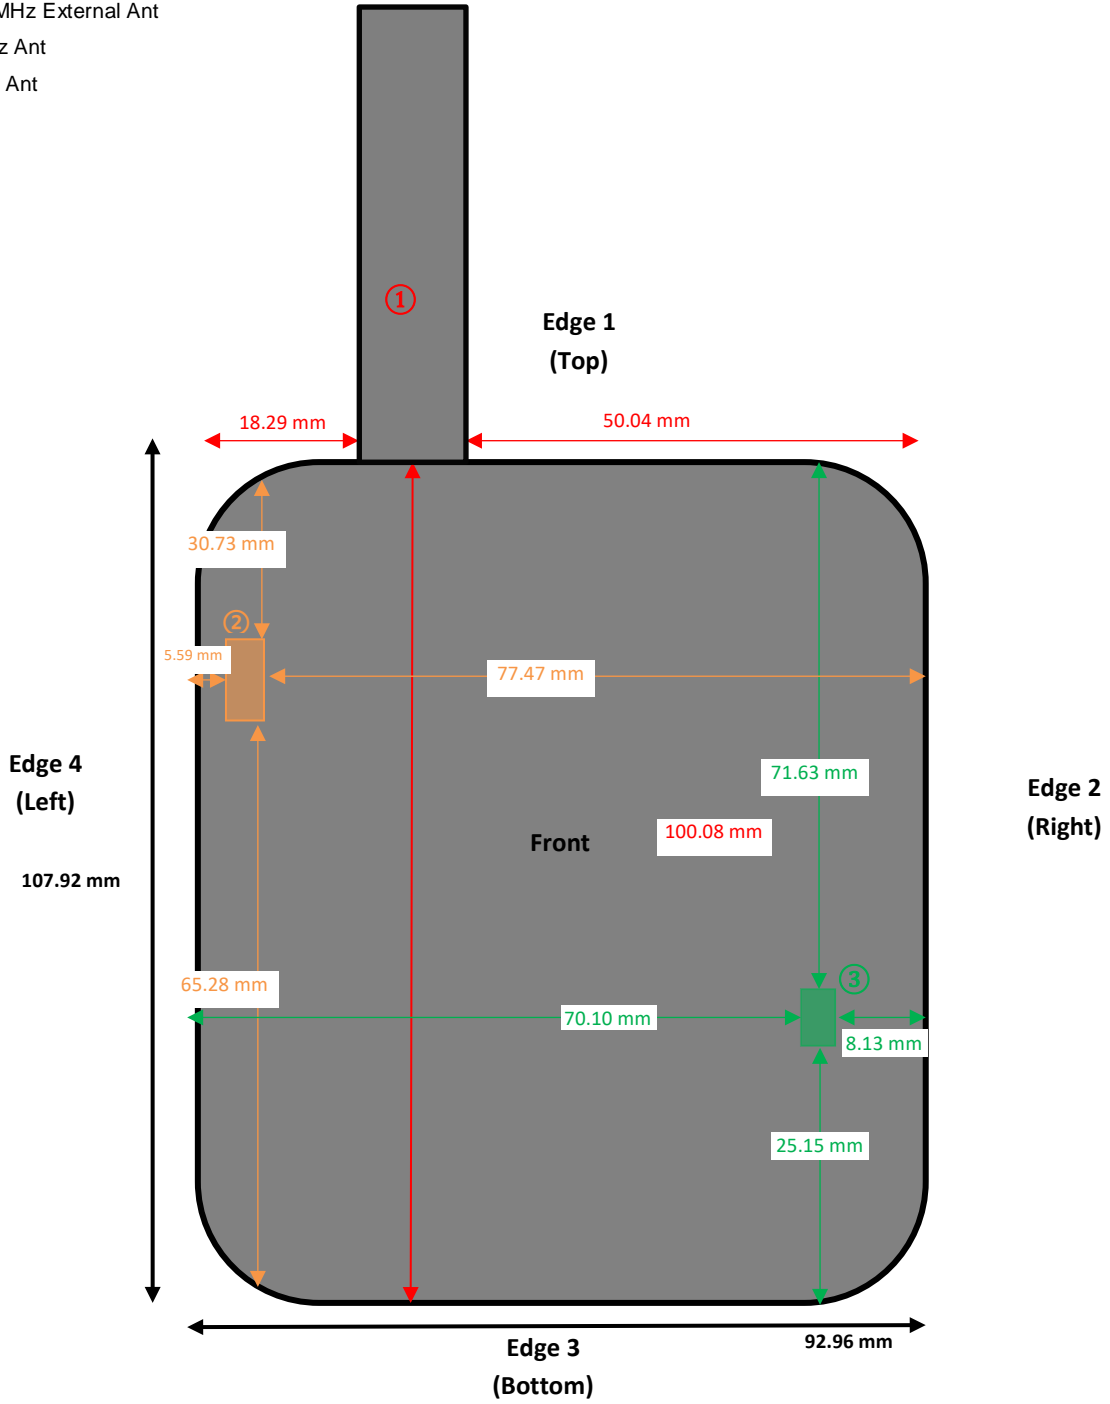

DUT and SAR Set-up Photos

Overall Dimensions

(rear of DUT)

Setup Photos

Handset Vertical and Horizontal Reference Lines

Vertical
Center Line

Horizontal
Line

(rear of DUT)

Body-worn Exposure Conditions

Front

Antenna Dimensions & Separation Distances

Front View

- ① 451.35 MHz External Ant
- ② 900 MHz Ant
- ③ 2.4 GHz Ant

Side View

- ① 451.35 MHz External Ant
- ② 900 MHz Ant
- ③ 2.4 GHz Ant