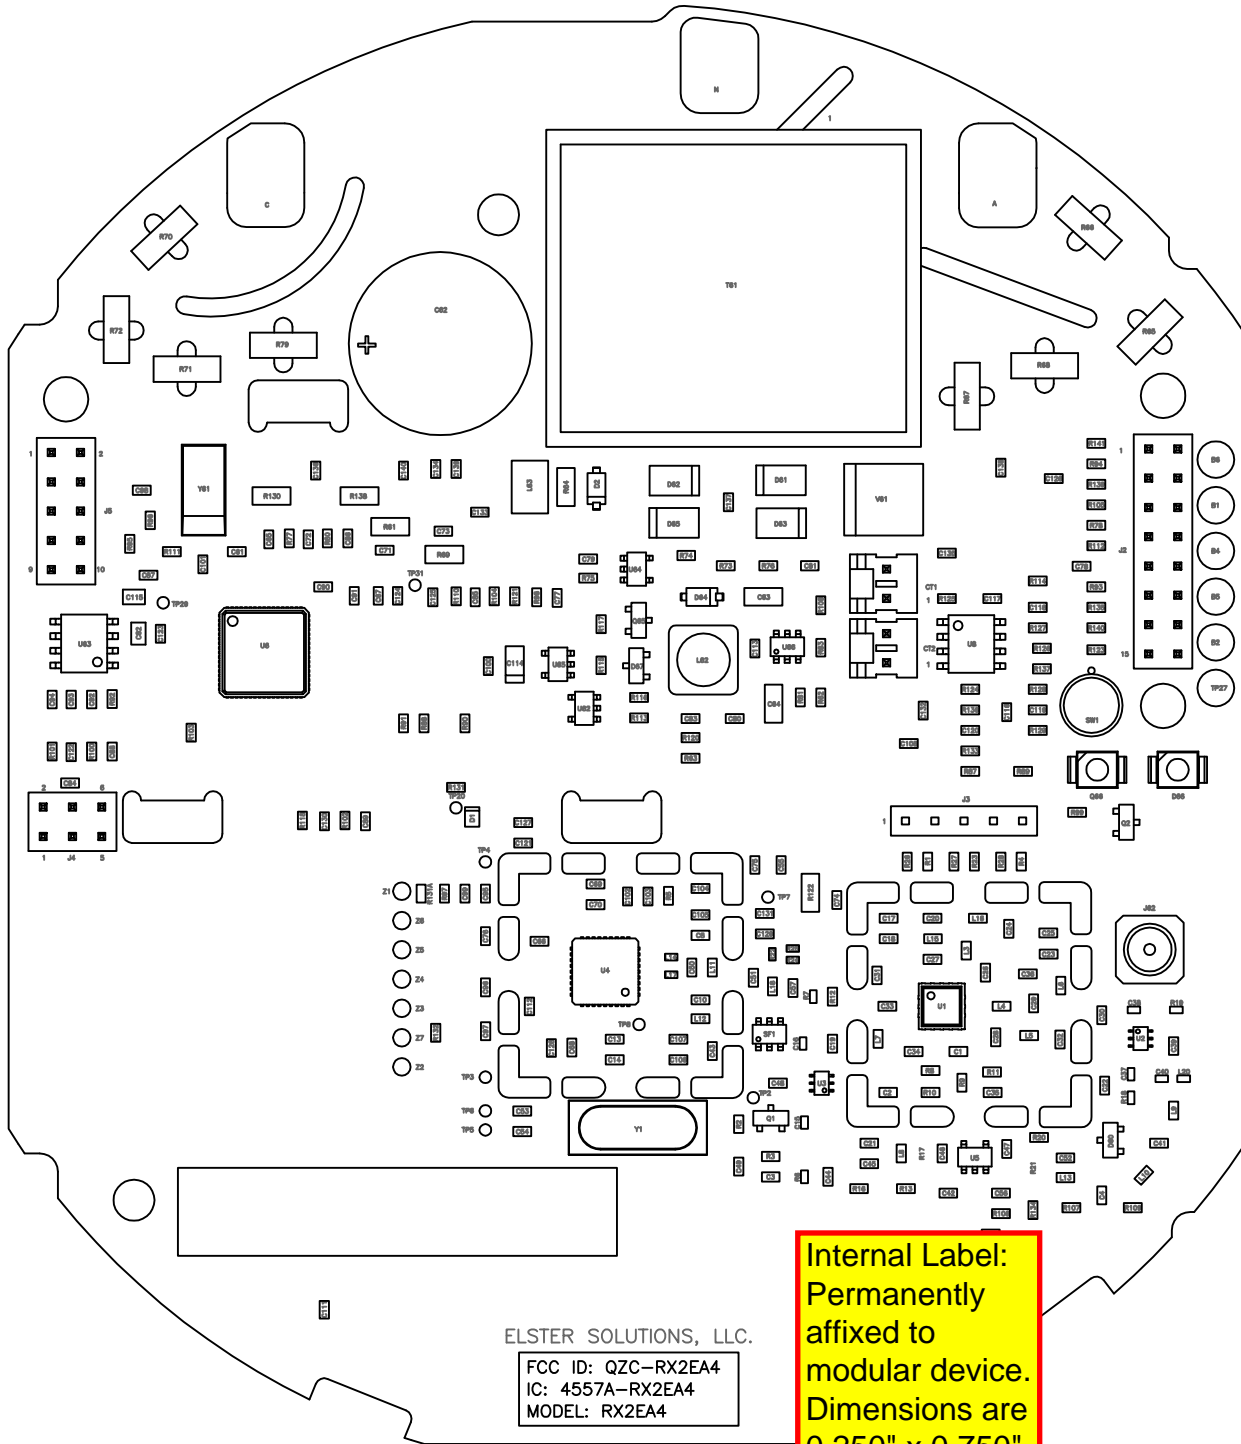

elster

CONTAINS FCC ID: QZC-RX2EA4

SERIAL # 11 583 620

elster
TYPE R2S

Exterior label for
FCC ID: QZC-RX2EA4

3AR00296

* 3AR00296 AP *

CL200, 120V, 2W, 60Hz FM 1S Watthour Meter Kh 1.0 TA30

LAN ID: 009-0004368062

ZFA32000000-30

R2.3-1005

elster

CONTAINS IC: 4557A-RX2EA4

ORPC25415

elster
TYPER2S

Location of exterior label for
IC ID: 4557A-RX2EA4.

PR Kp=10Wh/p

11 577 233

*G011577233

1-200A, 240V, 1Ph 3Wire, 60Hz Ks 1.0
Kilowatthour Meter

LAN ID: 101-0004363991

ZFCW4000000-08

R2.3-1005

ELSTER SOLUTIONS, LLC.
FCC ID: QZC-RX2EA4
IC: 4557A-RX2EA4
MODEL: RX2EA4

Internal Label:
Permanently
affixed to
modular device.
Dimensions are
0.250" x 0.750"