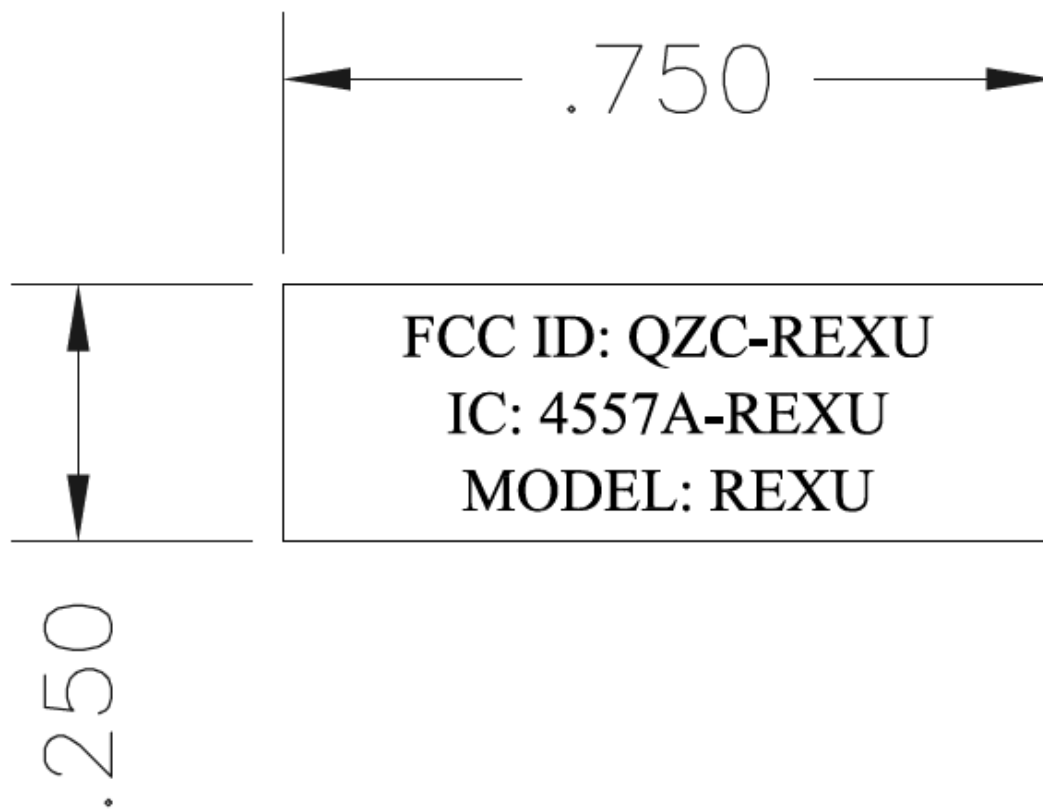

Excellence in Compliance Testing

Certification Exhibit

**FCC ID: QZC-REXU
IC: 4557A-REXU**

**FCC Rule Part: 15.247
IC Radio Standards Specification: RSS-210**

ACS Project Number: 12-0259

**Manufacturer: Elster Solutions, LLC
Model: REXU**

Label Information

Figure 1: Sample Label

Figure 2: Label Placement

Figure 3: Host Label Placement – FCC

Figure 4: Host Label Placement – IC