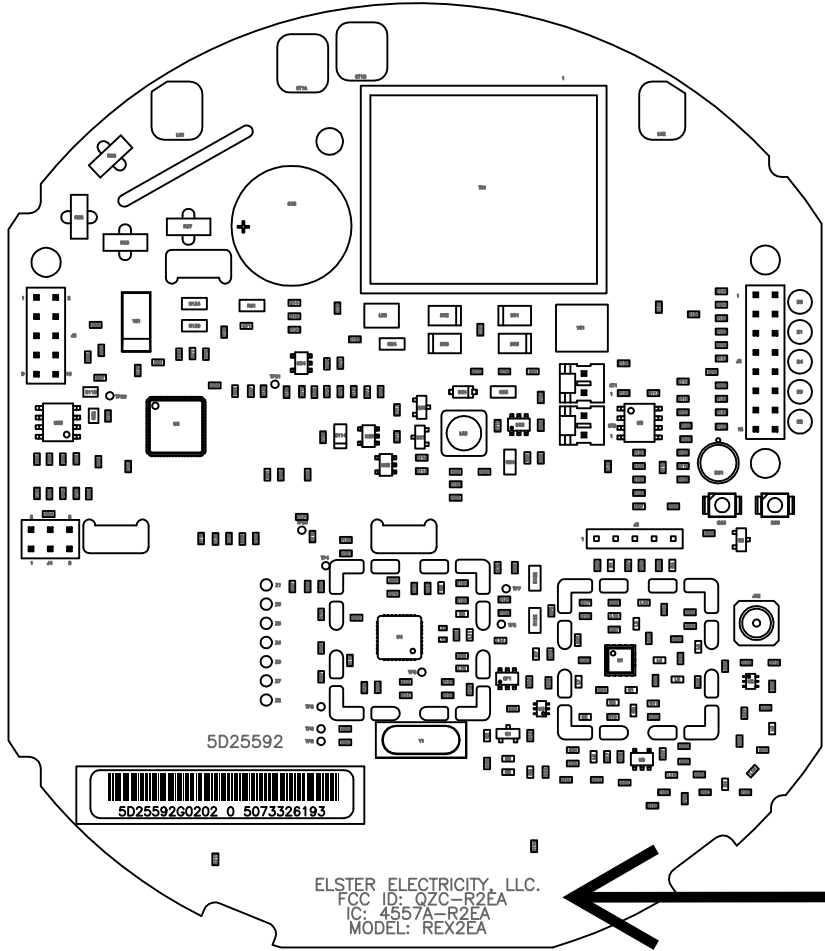

FRONT VIEW

LOCATION OF EXTERNAL METER LABEL – USA

LOCATION OF EXTERNAL METER LABEL - CANADA

INTERNAL LABEL

FCC ID: QZC-R2EA
IC: 4557A-R2EA
MODEL: REX2EA

.250

INTERNAL LABEL - INTERIM

COMPANY NAME

INTERIM LOCATION OF INTERNAL LABEL
PRIOR TO FINAL SILKSCREEN

FCC ID: QZC-R2EA
IC: 4557A-R2EA
MODEL: REX2EA

INTERNAL LABEL - FINAL

FINAL LOCATION OF SILKSCREENED
INTERNAL LABEL

ELSTER ELECTRICITY, LLC.
FCC ID: QZC-R2EA
IC: 4557A-R2EA
MODEL: REX2EA