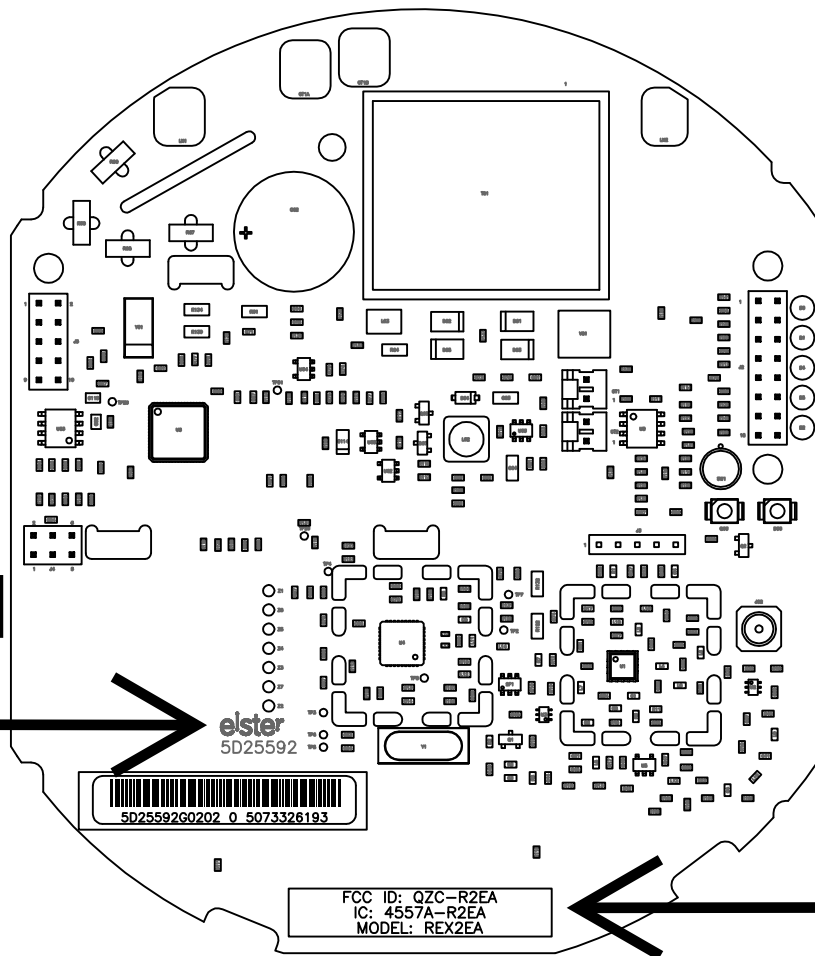

FRONT VIEW

LOCATION OF EXTERNAL METER LABEL – USA

LOCATION OF EXTERNAL METER LABEL - CANADA

INTERNAL LABEL

FCC ID: QZC-R2EA
IC: 4557A-R2EA
MODEL: REX2EA

.250

INTERNAL LABEL - INTERIM

COMPANY NAME

INTERIM LOCATION OF INTERNAL LABEL
PRIOR TO FINAL SILKSCREEN

FCC ID: QZC-R2EA
IC: 4557A-R2EA
MODEL: REX2EA

INTERNAL LABEL - FINAL

FINAL LOCATION OF SILKSCREENED
INTERNAL LABEL

ELSTER ELECTRICITY, LLC.
FCC ID: QZC-R2EA
IC: 4557A-R2EA
MODEL: REX2EA