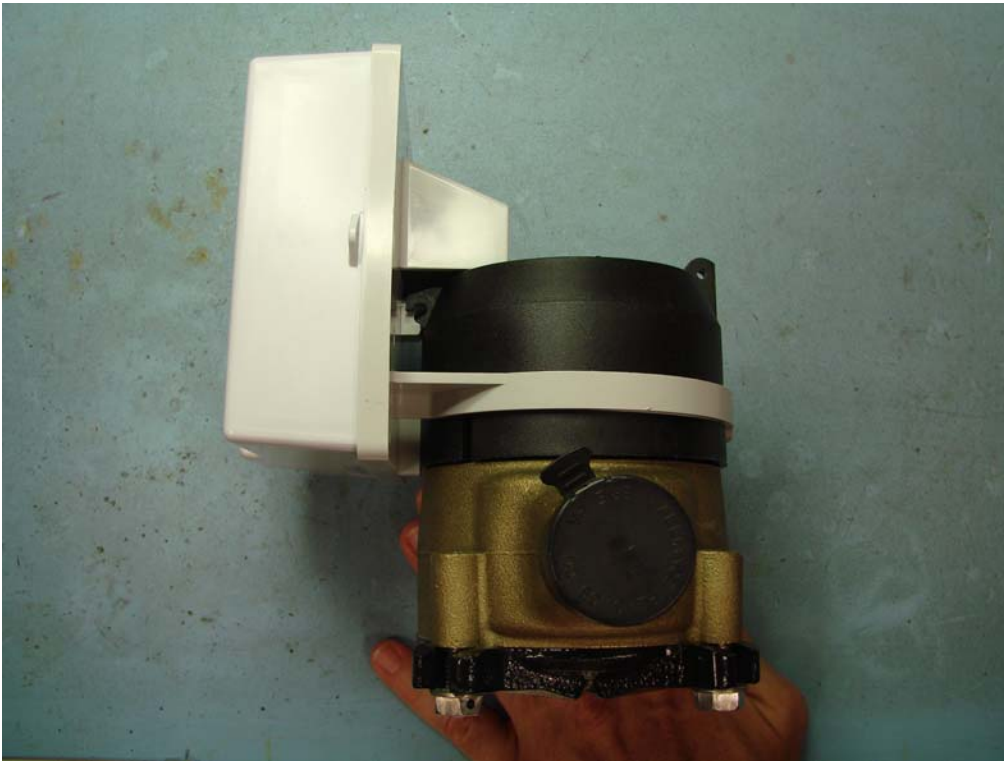

EA2W External Photos
Remote Wall Mount

Figure 1: EA2W Remote Wall Mount Module Front View

Figure 2: EA2W Remote Wall Mount Module Rear View

Figure 3: EA2W Remote Wall Mount Module Left View

Figure 4: EA2W Remote Wall Mount Module Right View

Figure 5: EA2W Remote Wall Mount Module Top View

Figure 6: EA2W Module Remote Wall Mount Bottom View

Figure 7: EA2W Remote Wall Mount Module Assembly View

Pipe Mount

Figure 8: EA2W Pipe Mount Module Front View

Figure 9: EA2W Pipe Mount Module Rear View

Figure 10: EA2W Pipe Mount Module Left View

Figure 11: EA2W Pipe Mount Module Right View

Figure 12: EA2W Pipe Mount Module Top View

Figure 13: EA2W Pipe Mount Module Bottom View

Figure 14: EA2W Pipe Mount Module Assembly View

Integral Mount

Figure 15: EA2W Integral Mount Module Front View

Figure 16: EA2W Integral Mount Module Rear View

Figure 17: EA2W Integral Mount Module Right View