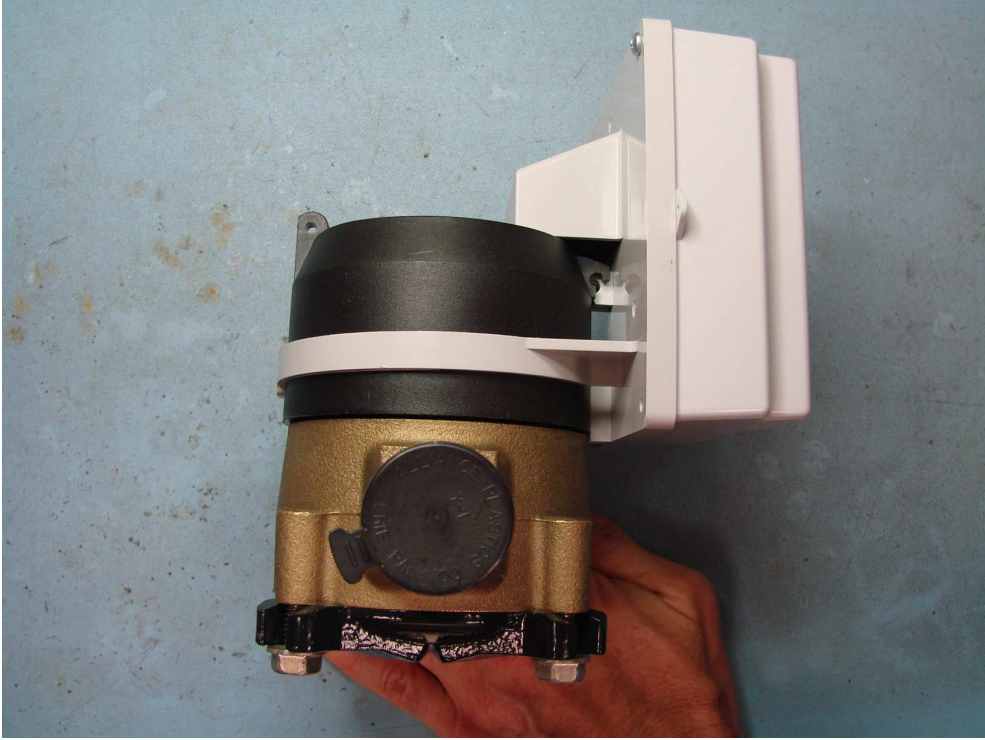

EA2W-I External Photos
Remote Wall Mount

Figure 1: EA2W-I Remote Wall Mount Module Front View

Figure 2: EA2W-I Remote Wall Mount Module Rear View

Figure 3: EA2W-I Remote Wall Mount Module Left View

Figure 4: EA2W-I Remote Wall Mount Module Right View

Figure 5: EA2W-I Remote Wall Mount Module Top View

Figure 6: EA2W-I Module Remote Wall Mount Bottom View

Figure 7: EA2W-I Remote Wall Mount Module Assembly View

Pipe Mount

Figure 8: EA2W-I Pipe Mount Module Front View

Figure 9: EA2W-I Pipe Mount Module Rear View

Figure 10: EA2W-I Pipe Mount Module Left View

Figure 11: EA2W-I Pipe Mount Module Right View

Figure 12: EA2W-I Pipe Mount Module Top View

Figure 13: EA2W-I Pipe Mount Module Bottom View

Figure 14: EA2W-I Pipe Mount Module Assembly View

Integral Mount

Figure 15: EA2W-I Integral Mount Module Front View

Figure 16: EA2W-I Integral Mount Module Rear View

Figure 17: EA2W-I Integral Mount Module Right View