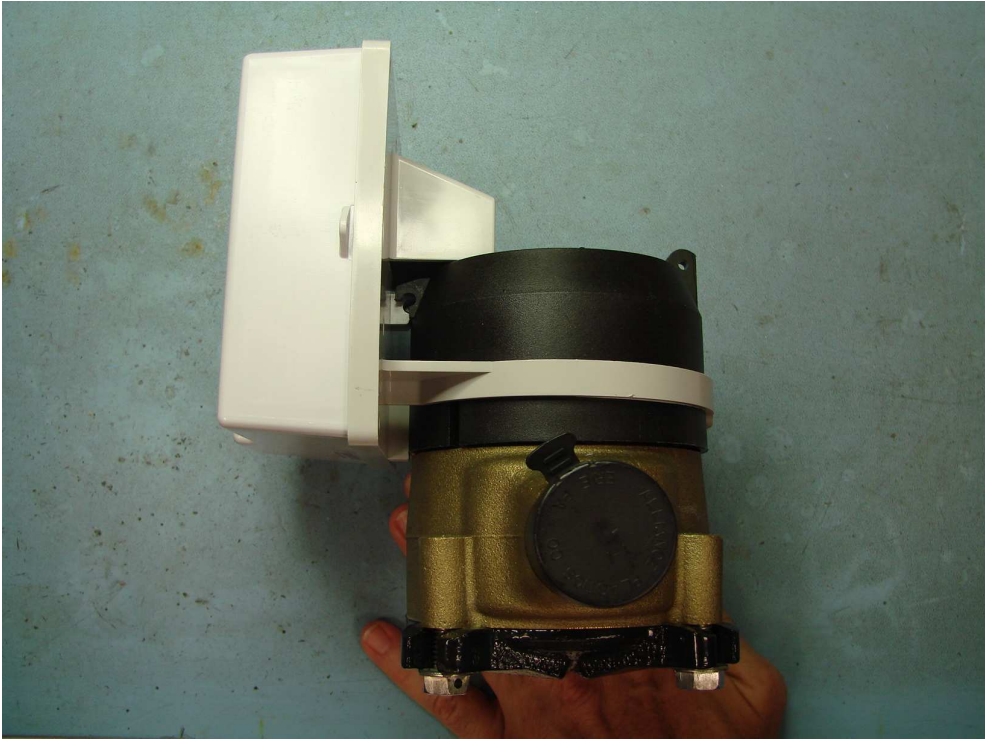

EA2W-I External Photos
Remote Wall Mount

Figure 1: EA2W-I Remote Wall Mount Module Front View

Figure 2: EA2W-I Remote Wall Mount Module Rear View

Figure 3: EA2W-I Remote Wall Mount Module Left View

Figure 4: EA2W-I Remote Wall Mount Module Right View

Figure 5: EA2W-I Remote Wall Mount Module Top View

Figure 6: EA2W-I Module Remote Wall Mount Bottom View

Figure 7: EA2W-I Remote Wall Mount Module Assembly View

Pipe Mount

Figure 8: EA2W-I Pipe Mount Module Front View

Figure 9: EA2W-I Pipe Mount Module Rear View

Figure 10: EA2W-I Pipe Mount Module Left View

Figure 11: EA2W-I Pipe Mount Module Right View

Figure 12: EA2W-I Pipe Mount Module Top View

Figure 13: EA2W-I Pipe Mount Module Bottom View

Figure 14: EA2W-I Pipe Mount Module Assembly View

Integral Mount

Figure 15: EA2W-I Integral Mount Module Front View

Figure 16: EA2W-I Integral Mount Module Rear View

Figure 17: EA2W-I Integral Mount Module Right View